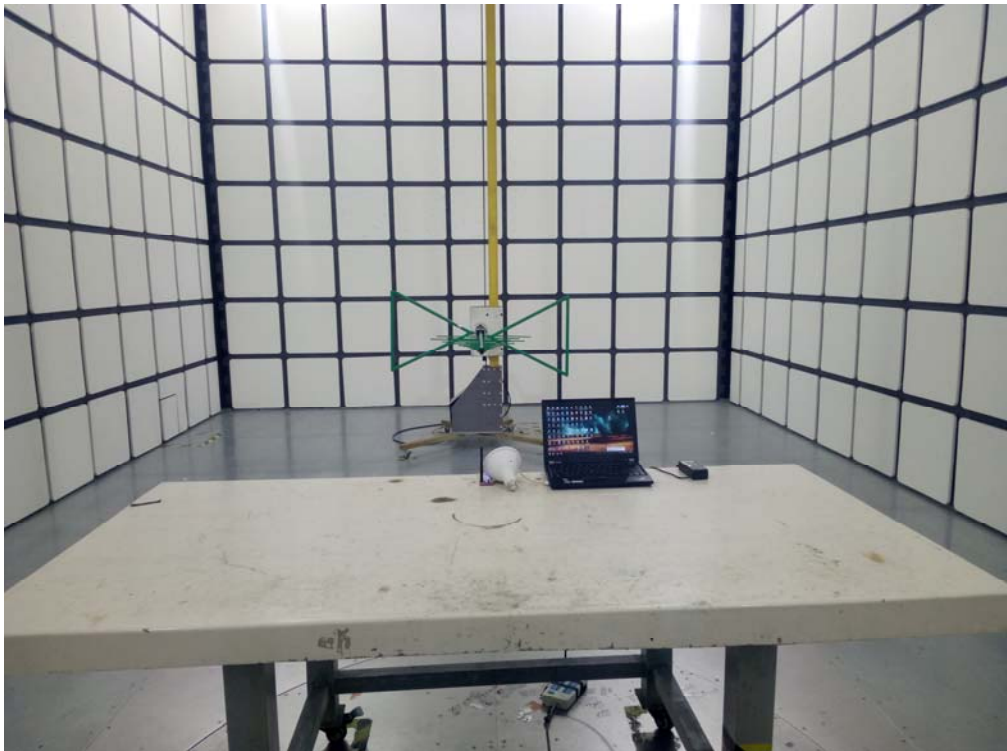

Test Setup Photograph

Test Mode: Mode 1

Description: Front View of Conducted emission Test Setup

Test Mode: Mode 1

Description: Side View of Conducted emission Test Setup

Description: Radiated Emission Test Setup for Below 1GHz

Description: Radiated Emission Test Setup for 1~18GHz

Description: Radiated Emission Test Setup for Above 18GHz