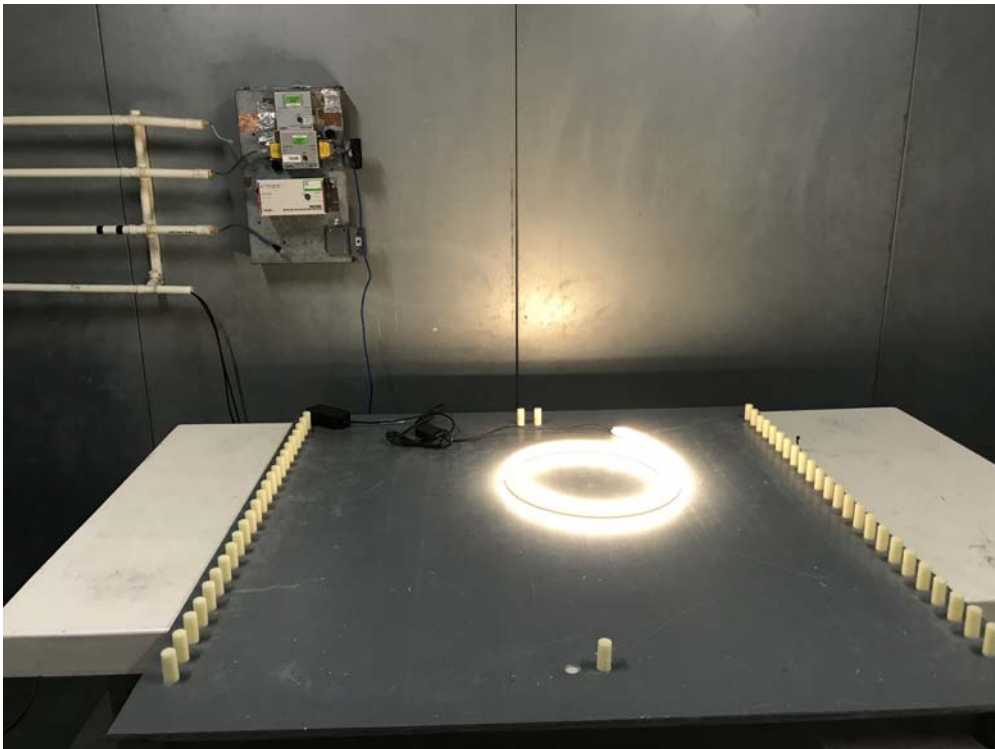

## FCC Part15.247&IC Test Setup Photograph

Test Mode: Mode 1

Description: Front View of Conducted emission Test Setup

Test Mode: Mode 1

Description: Side View of Conducted emission Test Setup

Description: Radiated Emission Test Setup for Below 1GHz

Description: Radiated Emission Test Setup for 1~18GHz

Description: Radiated Emission Test Setup for Above 18GHz