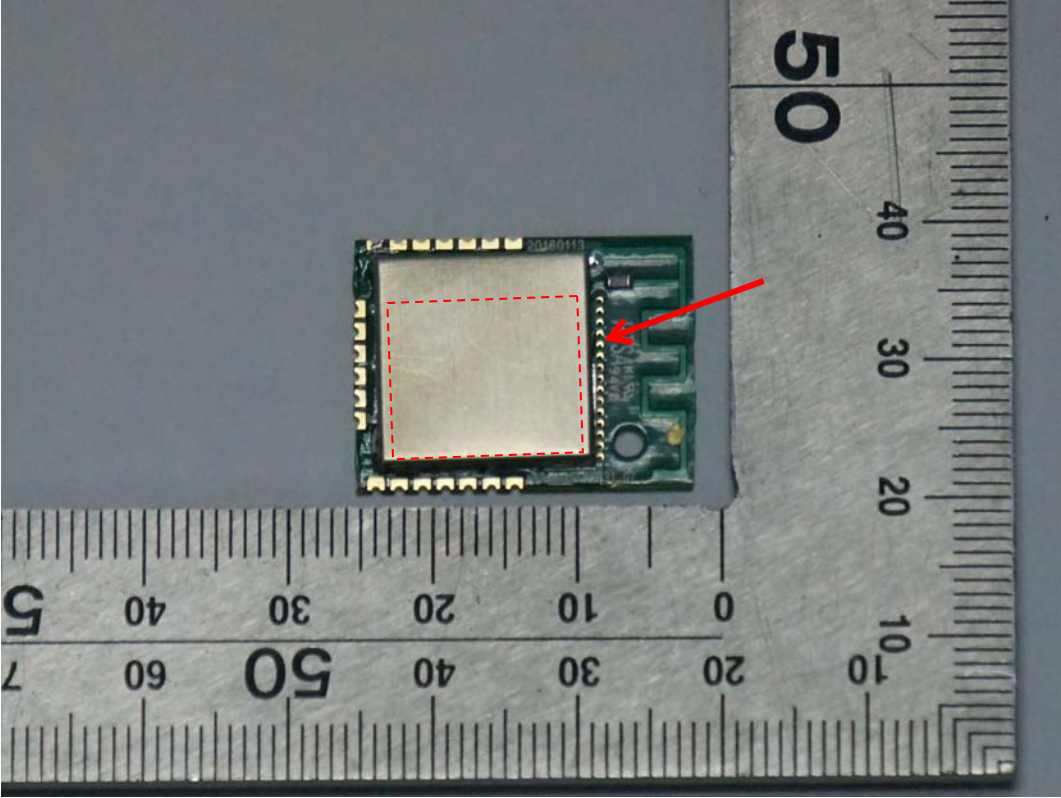

Label Location Information

Refer to the below red arrow:

(For example)

PHILIPS

Hue Engine V1.0

FCC ID: 2AGBW9290012630X

IC: 20812-2630X

CMIIT ID: 201XXXXXXXX