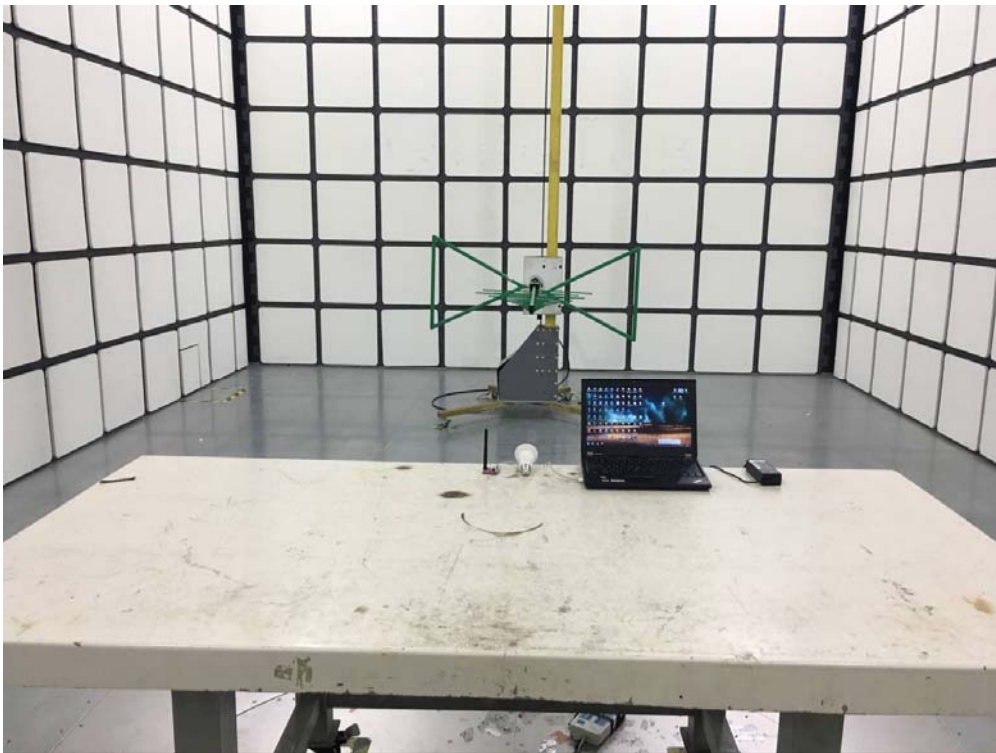

FCC Part15.247&IC Test Setup Photograph

Test Mode: Mode 1

Description: Front View of Conducted emission Test Setup

Test Mode: Mode 1

Description: Side View of Conducted emission Test Setup

Description: Radiated emission(Below 1G)

Description: Radiated emission(1-18G)

Description: Radiated emission(18-40G)