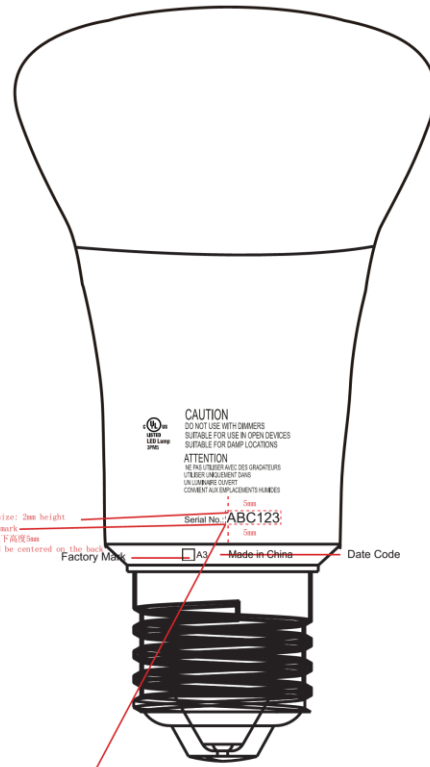

FRONT

Font size: 2mm height
 laser mark
 距离上下角度5mm
 Should be centered on the bulb
 Factory Mark

BACK

字体至少8号字
 750 Lumen
 需要更新
 Font size: 1.3mm height
 Model: 9290002761