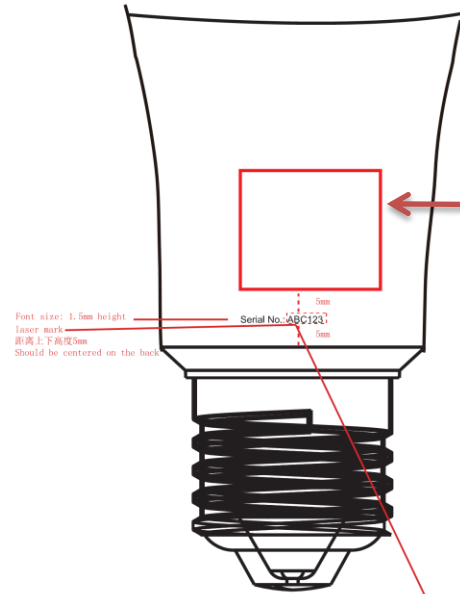

FRONT

135 degrees

225 degrees

Hue white and color
630 Lumens

BR30 8W 150mA

110-130Vac 50/60Hz

Made in China

FCC ID: 2AGBW9290002579X

IC: 20812-2579X

Model: 9290002579

factory mark

Font size: 1.5mm height
Laser mark
距离上下高度5mm
Should be centered on the back

COLOR: PANTONE 10103 C
建议最长弧度为20mm

this is a custom laser mark and the
heat sink manufacturer should not
print it on the heat sink

For Position Only