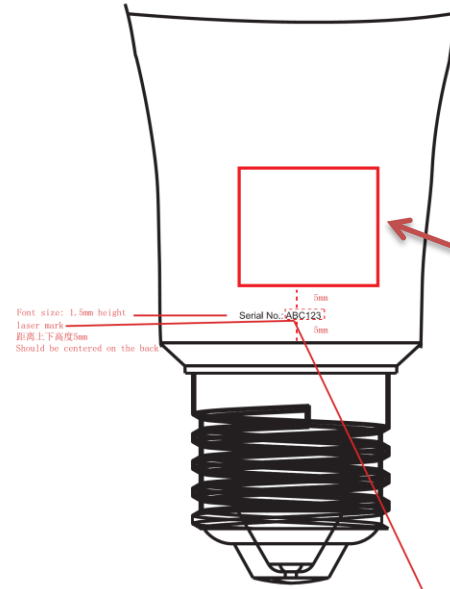

FRONT

135 degrees

225 degrees

Hue white and color  
**630 Lumens**

BR30 8W 150mA

110-130Vac 50/60Hz

Made in China

factory mark

FCC ID: 2AGBW9290002579AX

IC: 20812-2579AX

Model: 9290002579A

COLOR: PANTONE 10103 C  
建议最长弧度为20mm

this is a custom laser mark and the heat sink manufacturer should not print it on the heat sink

For Position Only