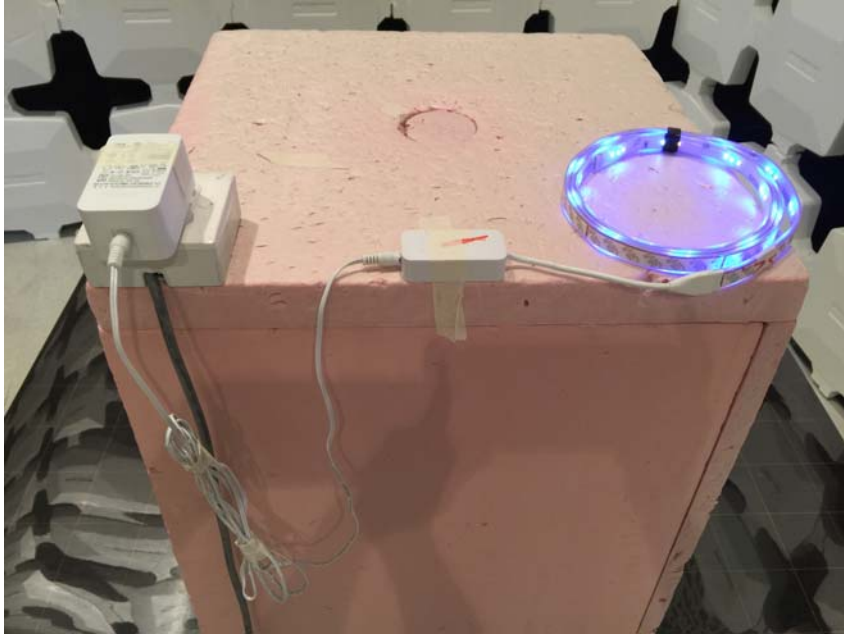

INTERTEK TESTING SERVICE

Report No: 17030672HKG-001

Configuration Photographs

Worst-Case Radiated Emissions

(Front View)

INTERTEK TESTING SERVICE

Report No: 17030672HKG-001

Configuration Photographs

Worst-Case Radiated Emissions

(Back View)

INTERTEK TESTING SERVICE

Report No: 17030672HKG-001

Configuration Photographs

Worst-Case Radiated Emissions

(Front View)

INTERTEK TESTING SERVICE

Report No: 17030672HKG-001

Configuration Photographs

Worst-Case Radiated Emissions

(Back View)