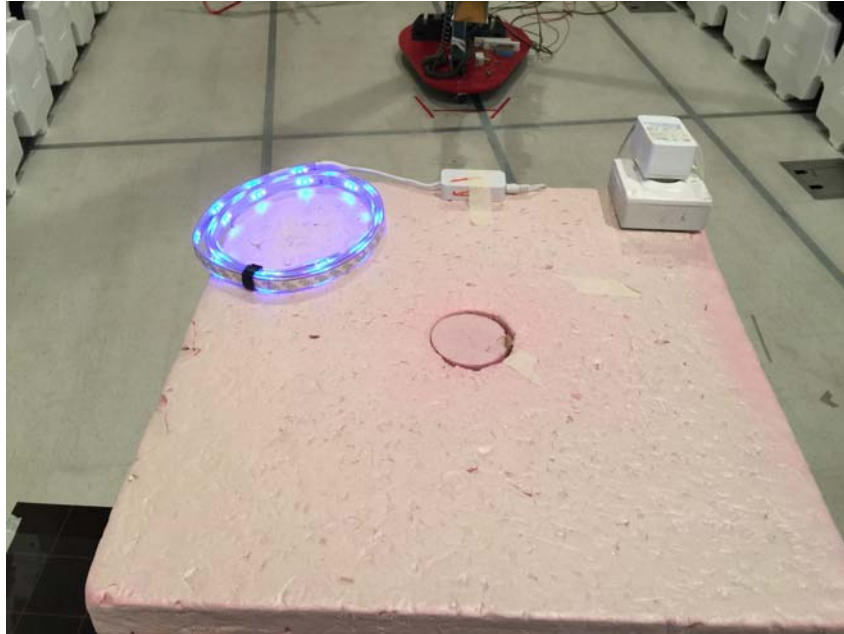

INTERTEK TESTING SERVICE

Report No: 17030672HKG-001

Configuration Photographs

Worst-Case Radiated Emissions

(Front View)

INTERTEK TESTING SERVICE

Report No: 17030672HKG-001

Configuration Photographs

Worst-Case Radiated Emissions

(Back View)

INTERTEK TESTING SERVICE

Report No: 17030672HKG-001

Configuration Photographs

Worst-Case Radiated Emissions

(Front View)

INTERTEK TESTING SERVICE

Report No: 17030672HKG-001

Configuration Photographs

Worst-Case Radiated Emissions

(Back View)