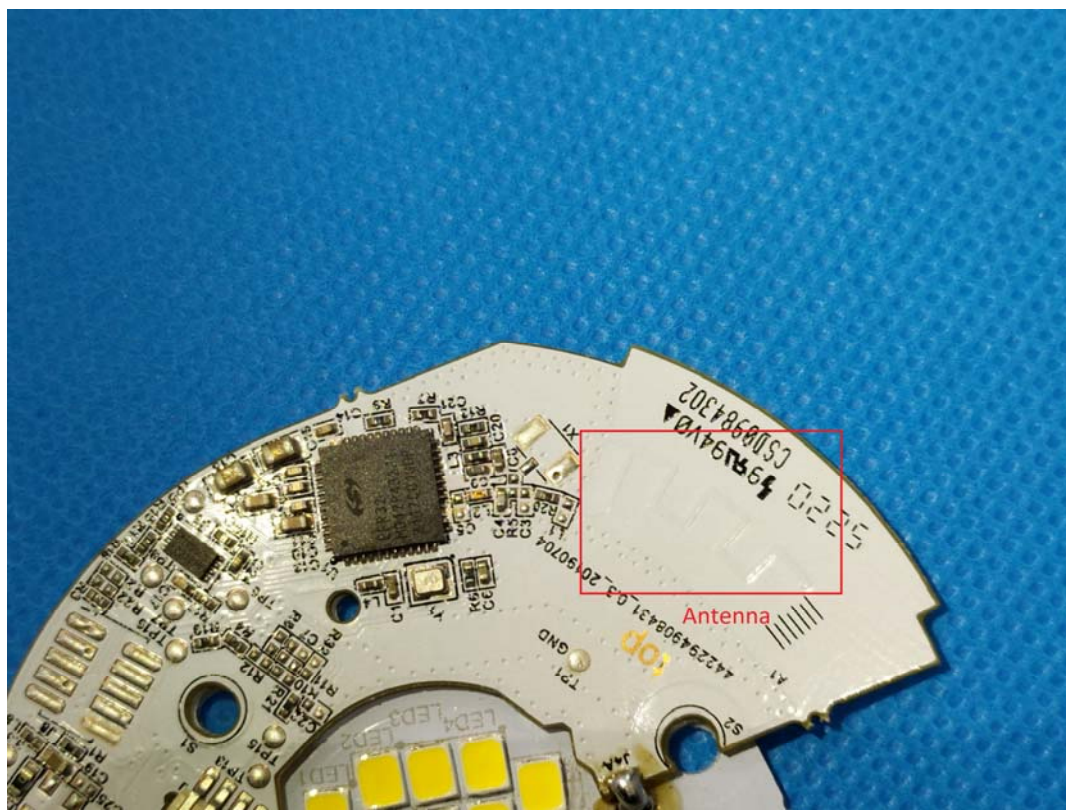

EXHIBIT C - EUT INTERNAL PHOTOGRAPHS

Model: 9290022546

Antenna

Model: 9290022540

Chip

Chip

Antenna