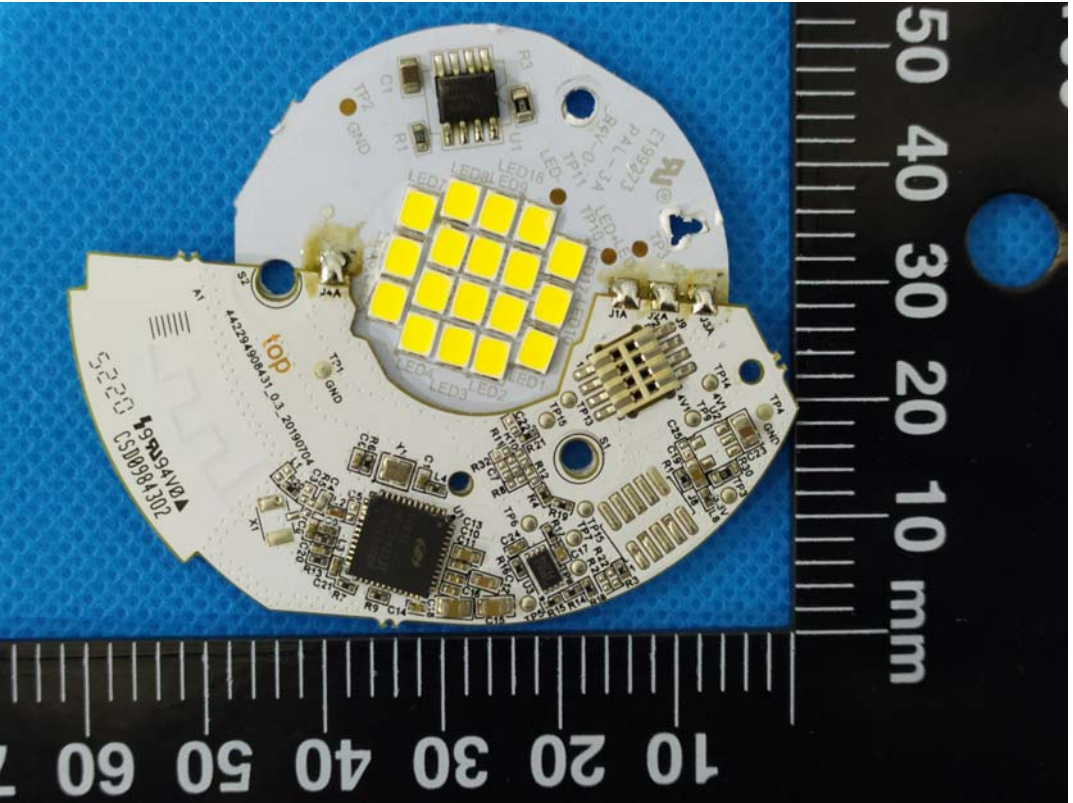

EXHIBIT C - EUT INTERNAL PHOTOGRAPHS

Model: 9290022546

Antenna

Model: 9290022540

Chip

Chip

Antenna