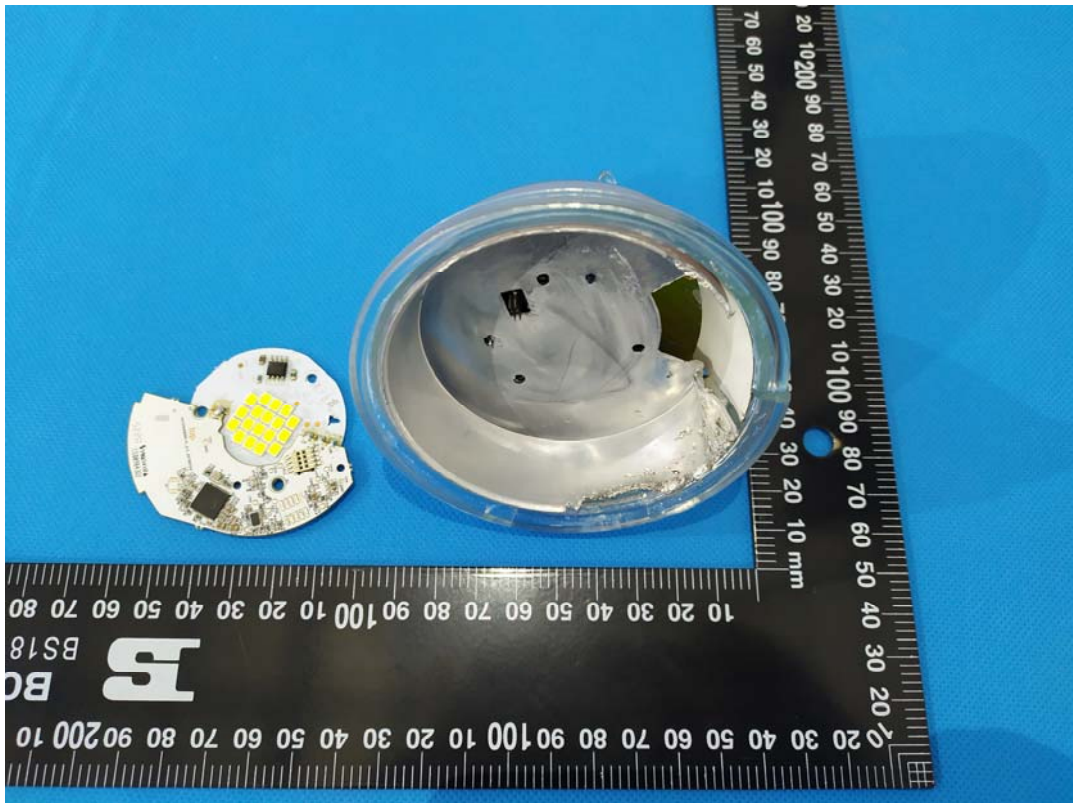

EXHIBIT C - EUT INTERNAL PHOTOGRAPHS

Model: 9290022546

Antenna

Model: 9290022540

Chip

Chip

Antenna