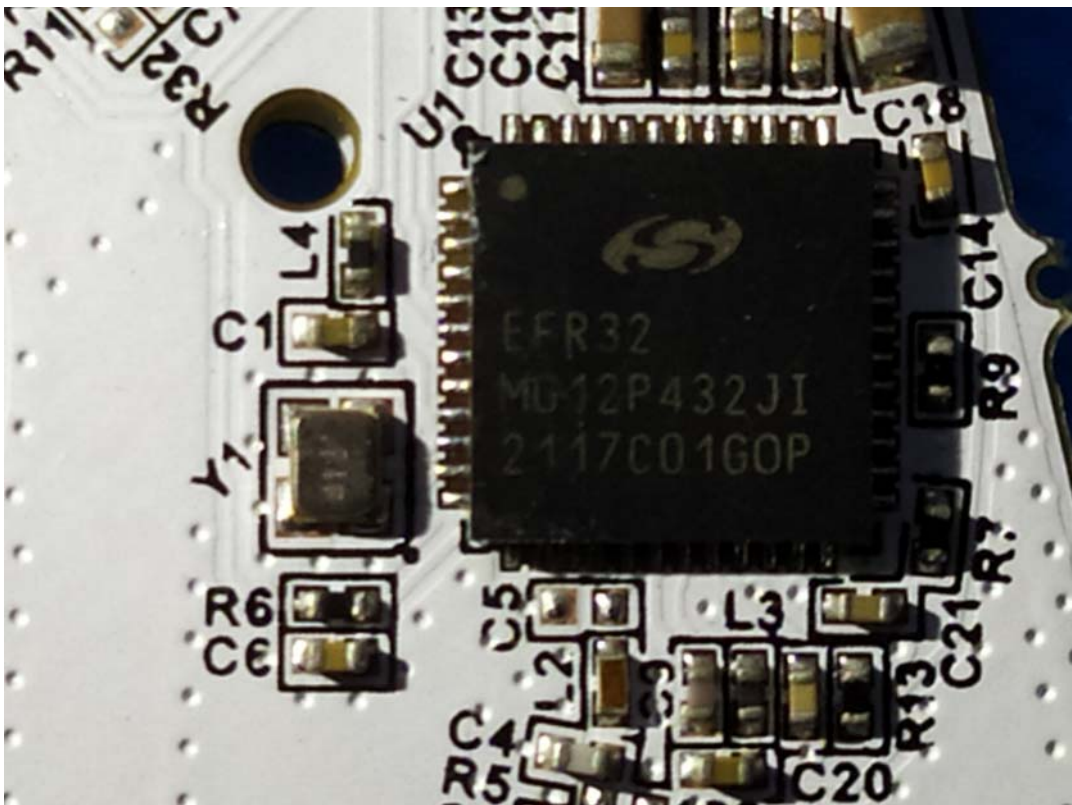

EXHIBIT C - EUT INTERNAL PHOTOGRAPHS

Model: 9290022546

Antenna

Model: 9290022540

Chip

Chip

Antenna