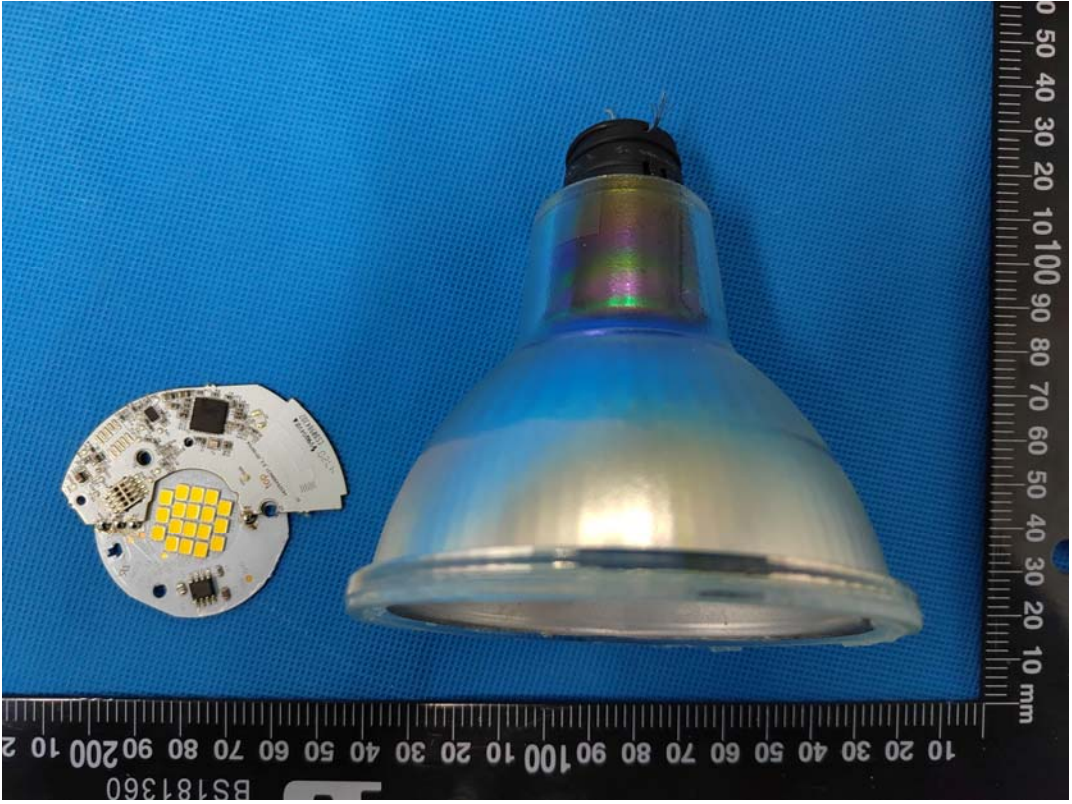

EXHIBIT C - EUT INTERNAL PHOTOGRAPHS

Model: 9290022546

Antenna

Model: 9290022540

Chip

Chip

Antenna