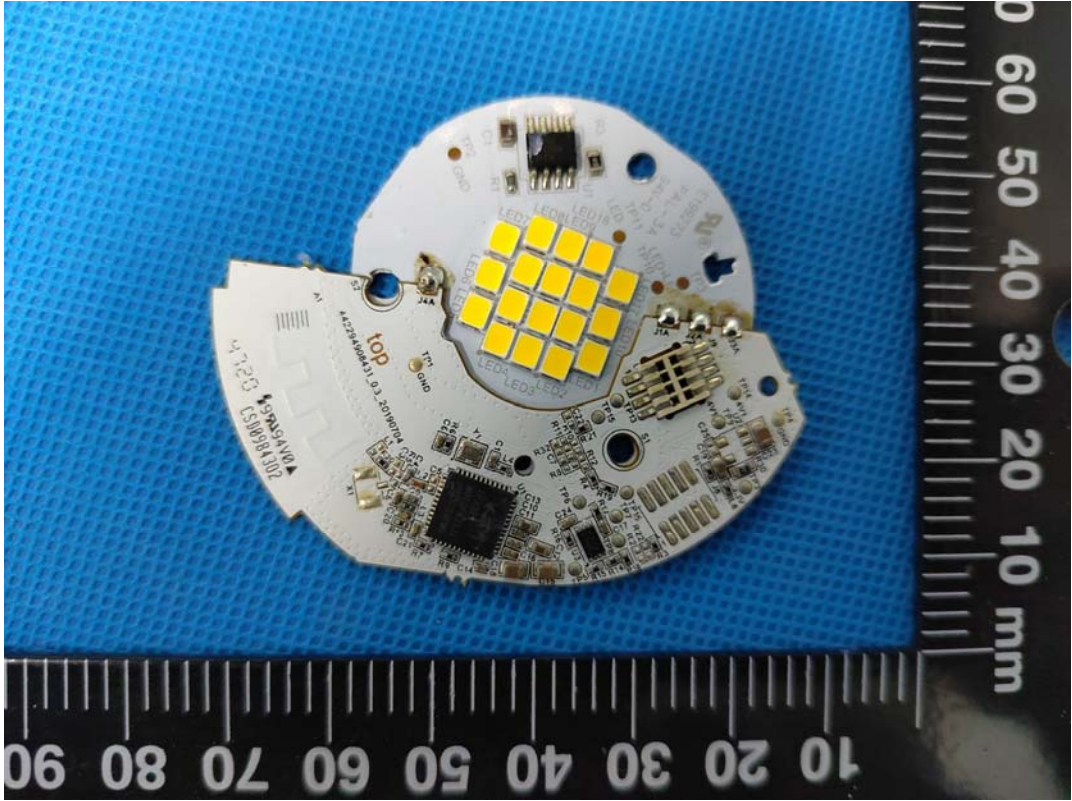

EXHIBIT C - EUT INTERNAL PHOTOGRAPHS

Model: 9290022546

Antenna

Model: 9290022540

Chip

Chip

Antenna