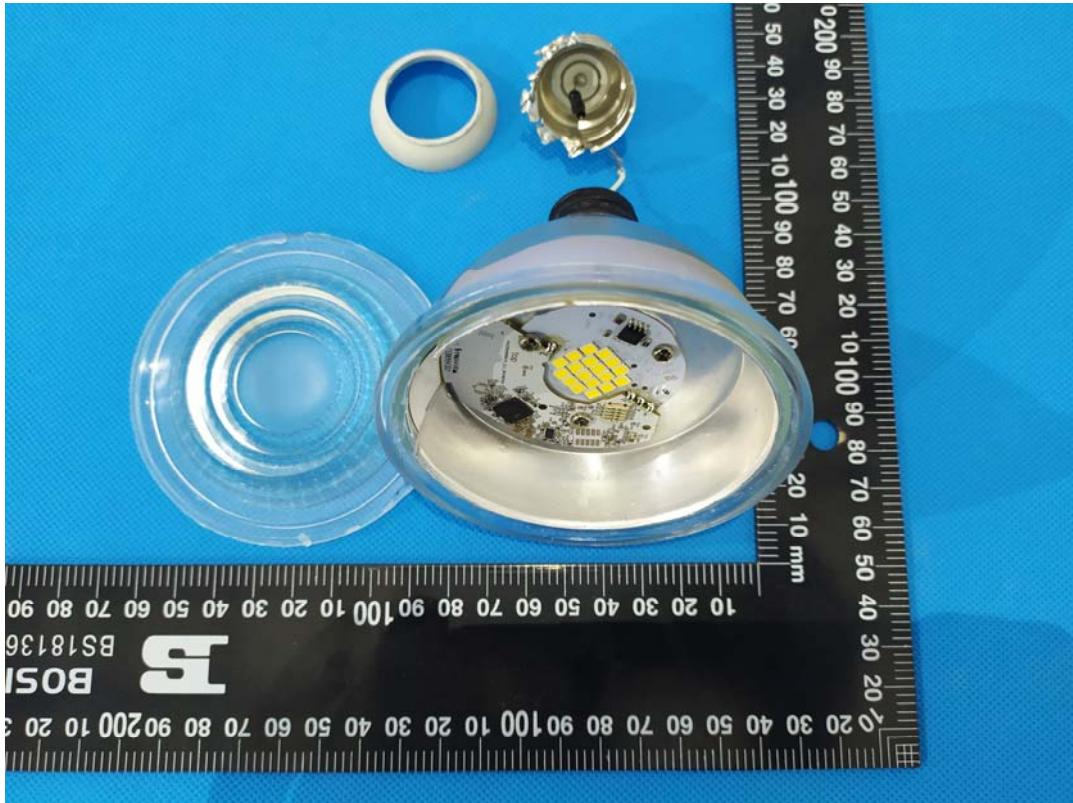

EXHIBIT C - EUT INTERNAL PHOTOGRAPHS

Model: 9290022546

Antenna

Model: 9290022540

Chip

Chip

Antenna