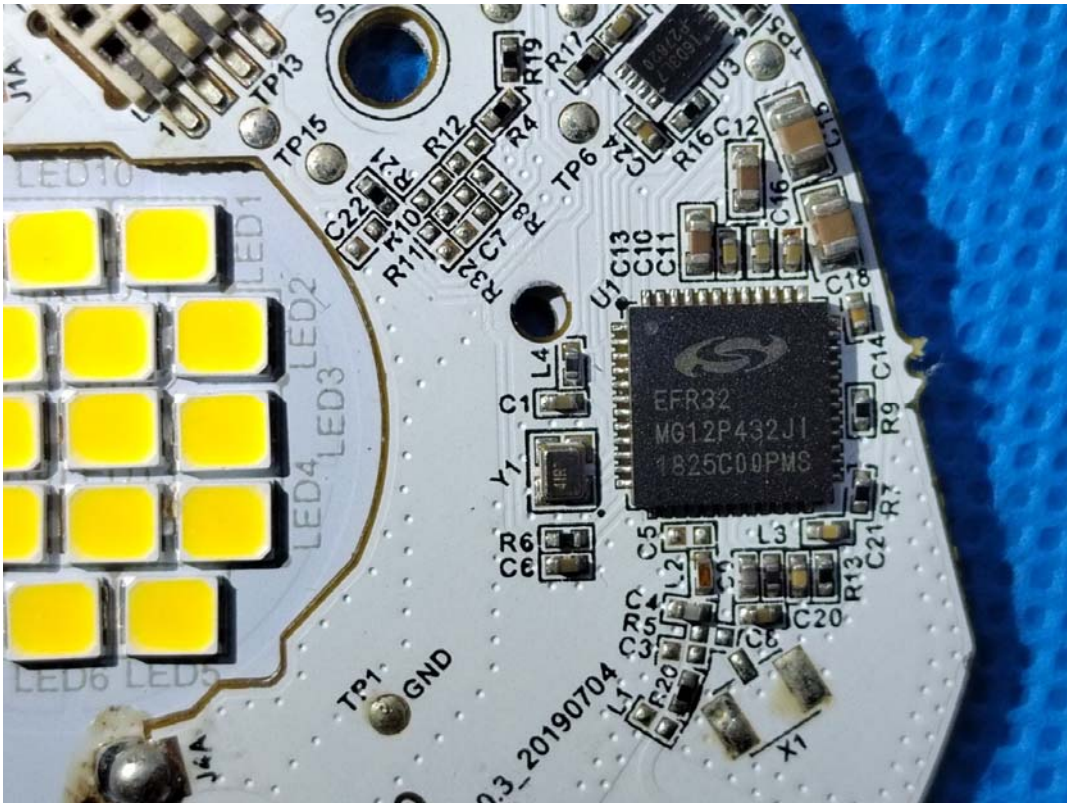

EXHIBIT C - EUT INTERNAL PHOTOGRAPHS

Model: 9290022546

Antenna

Model: 9290022540

Chip

Chip

Antenna