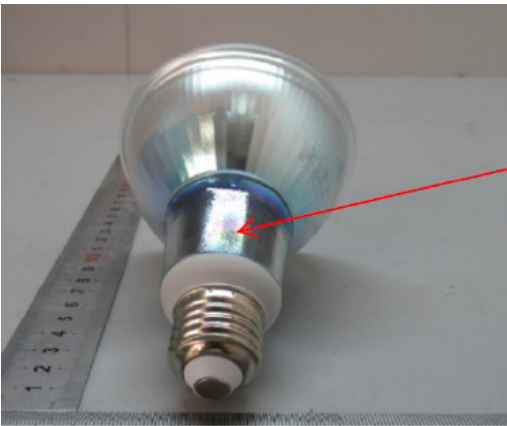

## 850Lumens

8W 2700K 75mA 25D 120V-50/60Hz

Made in China 9290022546

Fabriqué en Chine

FCC ID: 2AGBW442294730781X

IC: 20812-0781X