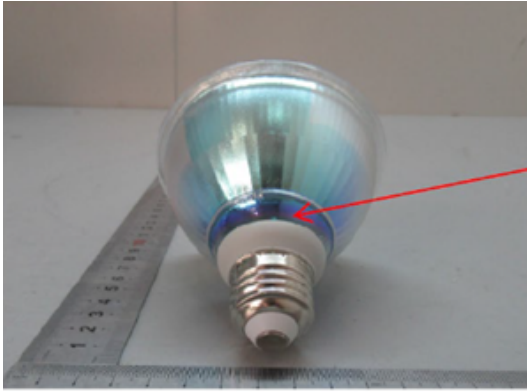

## 850Lumens

8W 3000K 75mA 25D 120V-50/60Hz

Made in China 9290022547

Fabriqué en Chine

FCC ID: 2AGBW442294730781X

IC: 20812-0781X