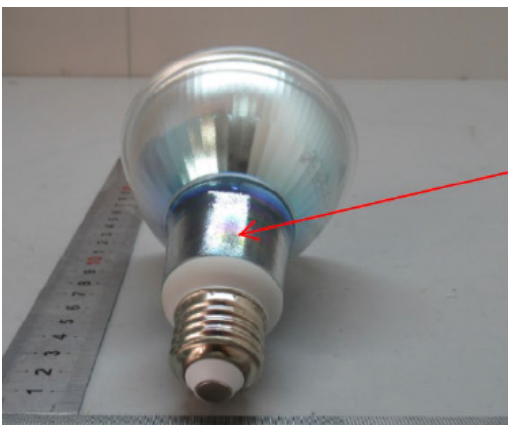

## 850Lumens

8W 3000K 75mA 25D 120V-50/60Hz

Made in China 9290022541

Fabriqué en Chine

FCC ID: 2AGBW442294730781X

IC: 20812-0781X