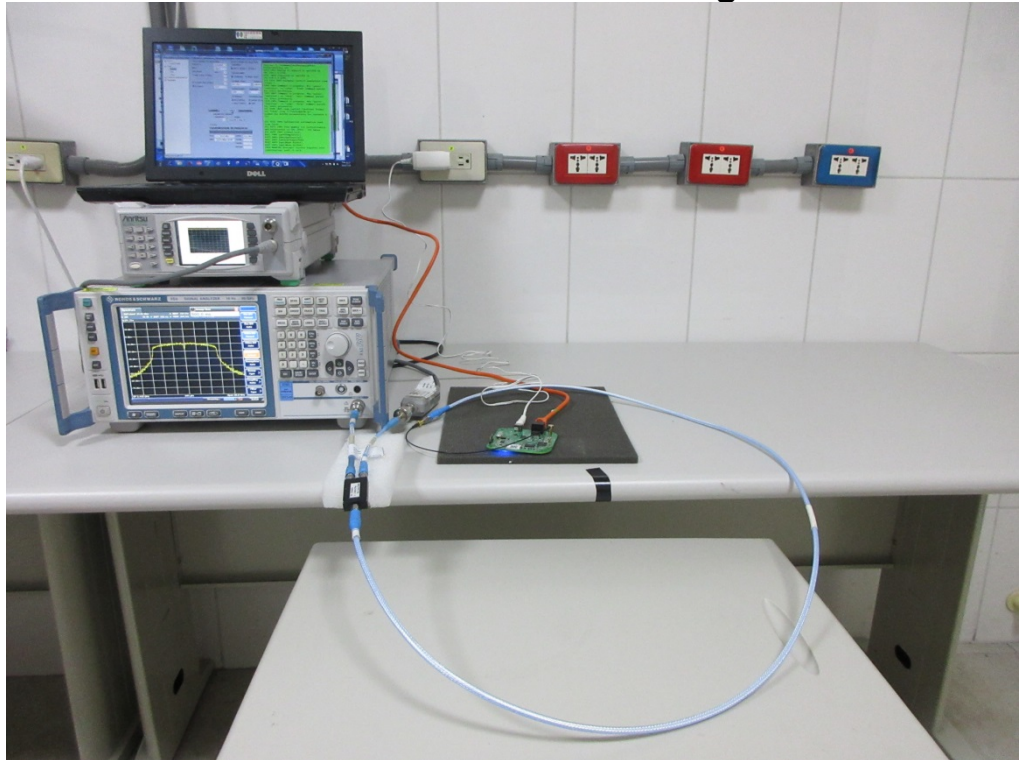

1. Photographs of AC Conducted Emissions Test Configuration

Front view

Rear view

Side view

2. Photographs of RF Conducted Emissions Test Configuration

Front view

EUT close up photo

3. Photographs of Radiated Emissions Test Configuration

For Radiated Emissions 9kHz~30MHz

Mode 2

Front view

Rear view

For Radiated Emissions 30MHz~1GHz

Mode 2

Front view

Rear view

For Radiated Emissions Above 1GHz

Front view

Rear view