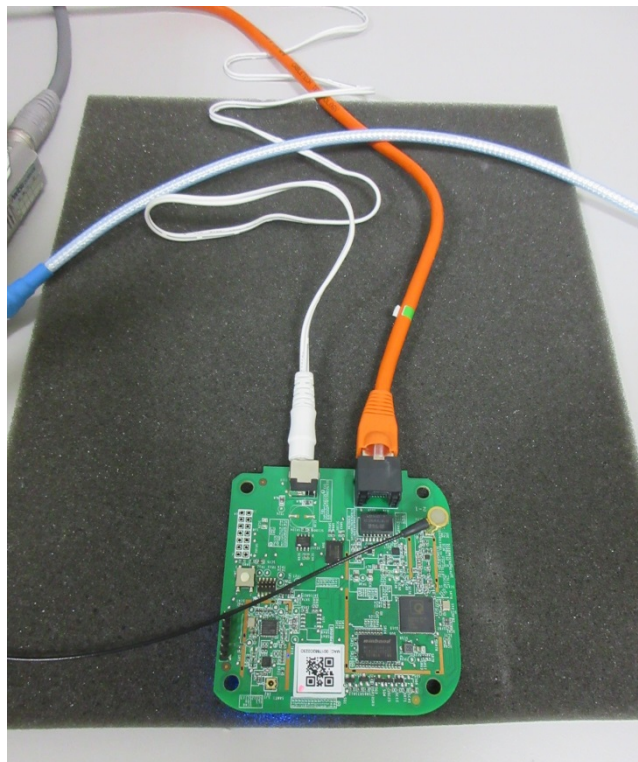

1. Photographs of AC Conducted Emissions Test Configuration

Front view

Rear view

Side view

2. Photographs of RF Conducted Emissions Test Configuration

Front view

EUT close up photo

3. Photographs of Radiated Emissions Test Configuration

For Radiated Emissions 9kHz~30MHz

Mode 2

Front view

Rear view

For Radiated Emissions 30MHz~1GHz

Mode 2

Front view

Rear view

For Radiated Emissions Above 1GHz

Front view

Rear view