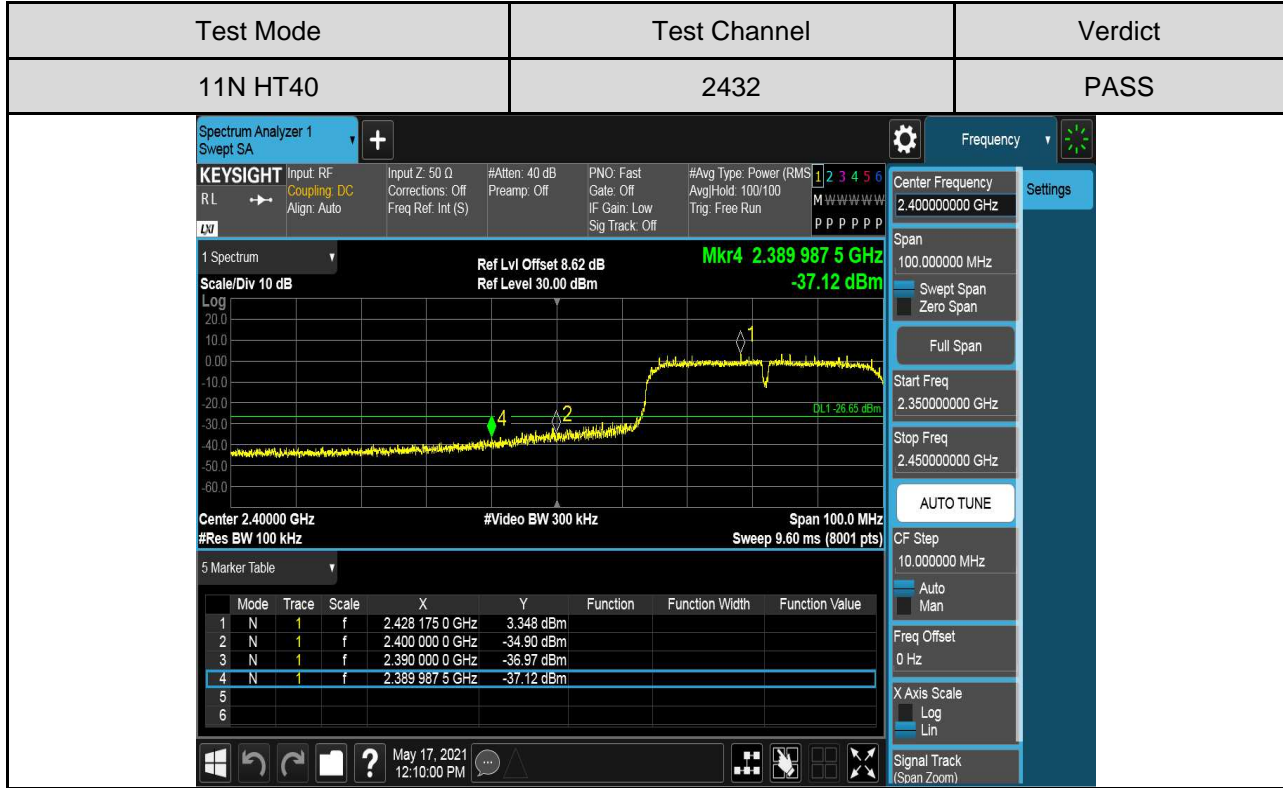

For Additions Testing Part:

Part II :Conducted Emission

Test Result Table

For Normal Testing Part:

Test Mode	Test Antenna	Channel	Pref(dBm)	Puw(dBm)	Verdict
11B	Antenna 1	LCH	10.59	<Limit	PASS
		MCH	10.95	<Limit	PASS
		HCH	10.89	<Limit	PASS
11G	Antenna 1	LCH	4.07	<Limit	PASS
		MCH	7.39	<Limit	PASS
		HCH	4.52	<Limit	PASS
11N HT20	Antenna 1	LCH	3.38	<Limit	PASS
		MCH	6.93	<Limit	PASS
		HCH	3.77	<Limit	PASS
11N HT40	Antenna 1	LCH	-0.02	<Limit	PASS
		MCH	3.39	<Limit	PASS
		HCH	1.37	<Limit	PASS

For Additions Testing Part:

Test Mode	Test Antenna	Channel	Pref(dBm)	Puw(dBm)	Verdict
11G	Antenna 1	2422	7.77	<Limit	PASS
		2452	7.96	<Limit	PASS
11N HT20	Antenna 1	2422	7.12	<Limit	PASS
		2452	7.79	<Limit	PASS
11N HT40	Antenna 1	2432	3.92	<Limit	PASS
		2442	3.95	<Limit	PASS

Test Plots

For Normal Testing Part:

Test Mode	Channel	Verdict
11B	LCH	PASS

Pref test Plot

Puw test Plot

LCH SPURIOUS EMISSION_30MHz~10GHz

LCH SPURIOUS EMISSION_10GHz~26GHz

Test Mode	Channel	Verdict
11B	MCH	PASS

Pref test Plot

Puw test Plot

MCH SPURIOUS EMISSION_30MHz~10GHz

MCH SPURIOUS EMISSION_10GHz~26GHz

Test Mode	Channel	Verdict
11B	HCH	PASS

Pref test Plot

Puw test Plot

HCH SPURIOUS EMISSION_30MHz~10GHz