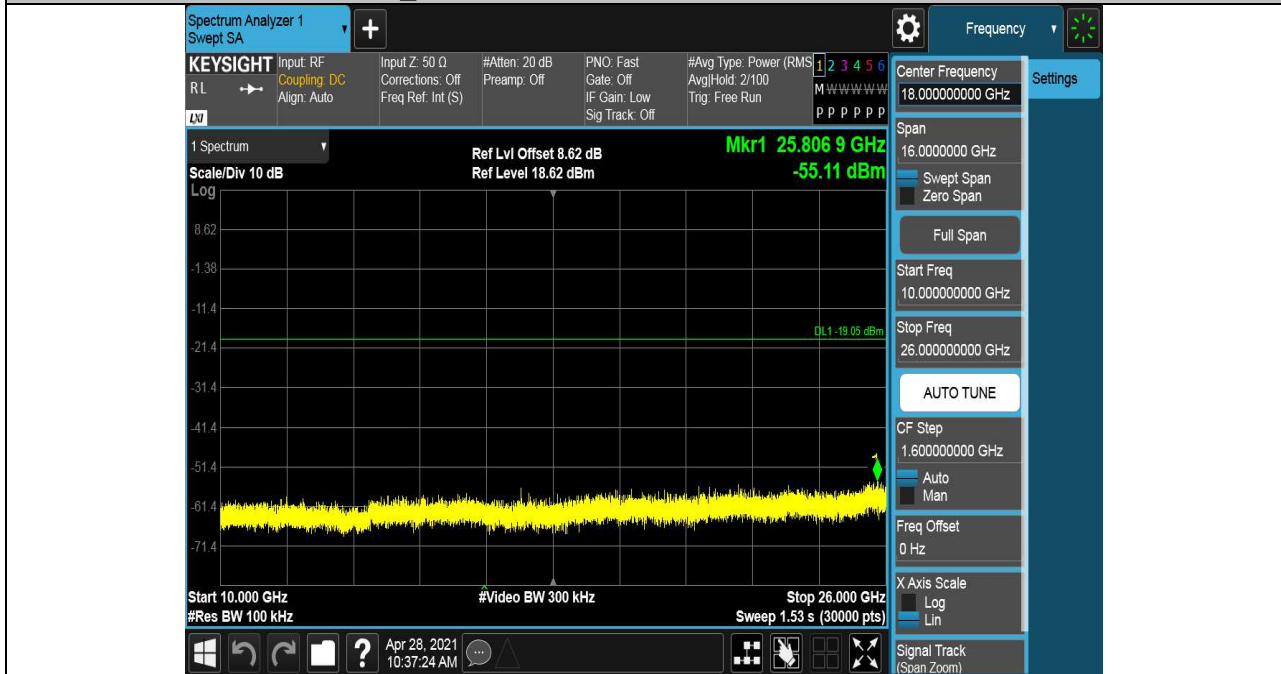

Test Plots

For Normal Testing Part:

Test Mode	Channel	Verdict
11B	LCH	PASS

Pref test Plot

Puw test Plot

LCH SPURIOUS EMISSION_30MHz~10GHz

LCH SPURIOUS EMISSION_10GHz~26GHz

Test Mode	Channel	Verdict
11B	MCH	PASS

Pref test Plot

Puw test Plot

MCH SPURIOUS EMISSION_30MHz~10GHz

MCH SPURIOUS EMISSION_10GHz~26GHz

Test Mode	Channel	Verdict
11B	HCH	PASS

Pref test Plot

Puw test Plot

HCH SPURIOUS EMISSION_30MHz~10GHz

HCH SPURIOUS EMISSION_10GHz~26GHz

Test Mode	Channel	Verdict
11G	LCH	PASS

Pref test Plot

Puw test Plot

LCH SPURIOUS EMISSION_30MHz~10GHz

LCH SPURIOUS EMISSION_10GHz~26GHz

Test Mode	Channel	Verdict
11G	MCH	PASS

Pref test Plot

Puw test Plot

Test Mode	Channel	Verdict
11G	HCH	PASS

Pref test Plot

Test Mode	Channel	Verdict
11N HT20	LCH	PASS

Pref test Plot

Puw test Plot

LCH SPURIOUS EMISSION_30MHz~10GHz