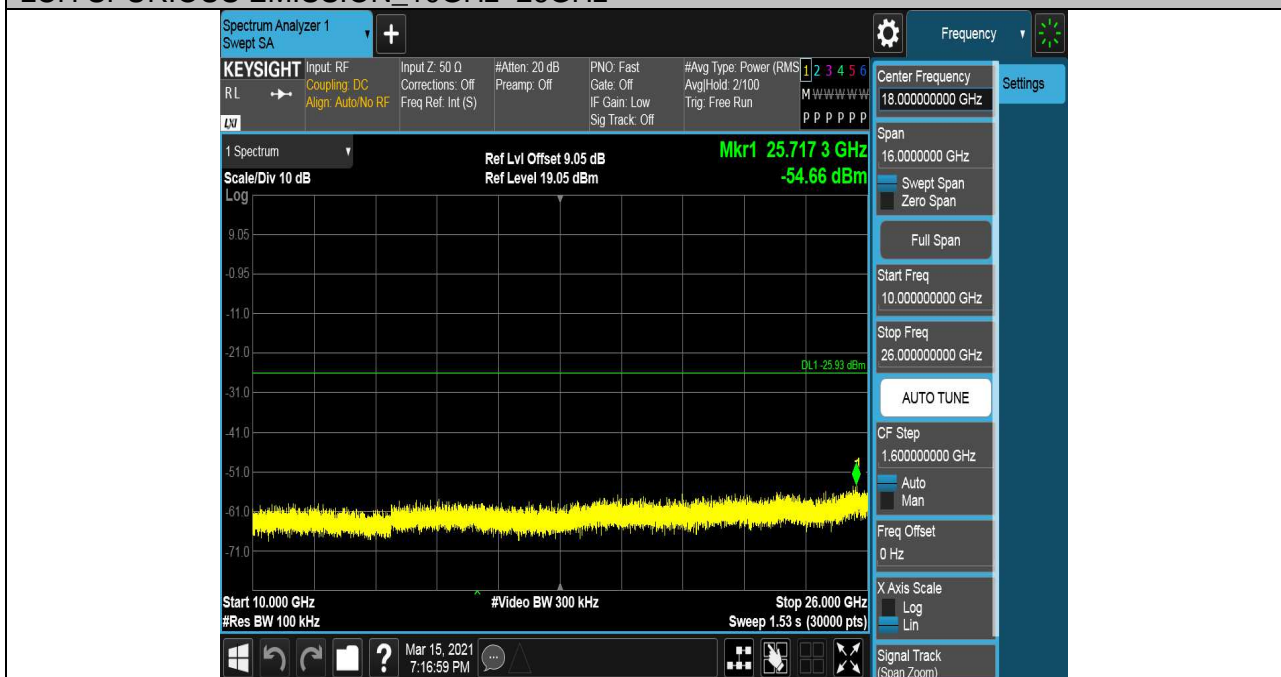

Pref test Plot

Puw test Plot

MCH SPURIOUS EMISSION_30MHz~10GHz

MCH SPURIOUS EMISSION_10GHz~26GHz

Test Mode	Channel	Verdict
11B	HCH	PASS

Pref test Plot

Puw test Plot

HCH SPURIOUS EMISSION_30MHz~10GHz

HCH SPURIOUS EMISSION_10GHz~26GHz

Test Mode	Channel	Verdict
11G	LCH	PASS

Pref test Plot

Puw test Plot

LCH SPURIOUS EMISSION_30MHz~10GHz

LCH SPURIOUS EMISSION_10GHz~26GHz

Test Mode	Channel	Verdict
11G	MCH	PASS

Pref test Plot

Puw test Plot

Test Mode	Channel	Verdict
11G	HCH	PASS

Pref test Plot

Test Mode	Channel	Verdict
11N HT20	LCH	PASS

Pref test Plot

Puw test Plot

LCH SPURIOUS EMISSION_30MHz~10GHz

LCH SPURIOUS EMISSION_10GHz~26GHz

Test Mode	Channel	Verdict
11N HT20	MCH	PASS

Pref test Plot

Puw test Plot

MCH SPURIOUS EMISSION_30MHz~10GHz

MCH SPURIOUS EMISSION_10GHz~26GHz

Test Mode	Channel	Verdict
11N HT20	HCH	PASS