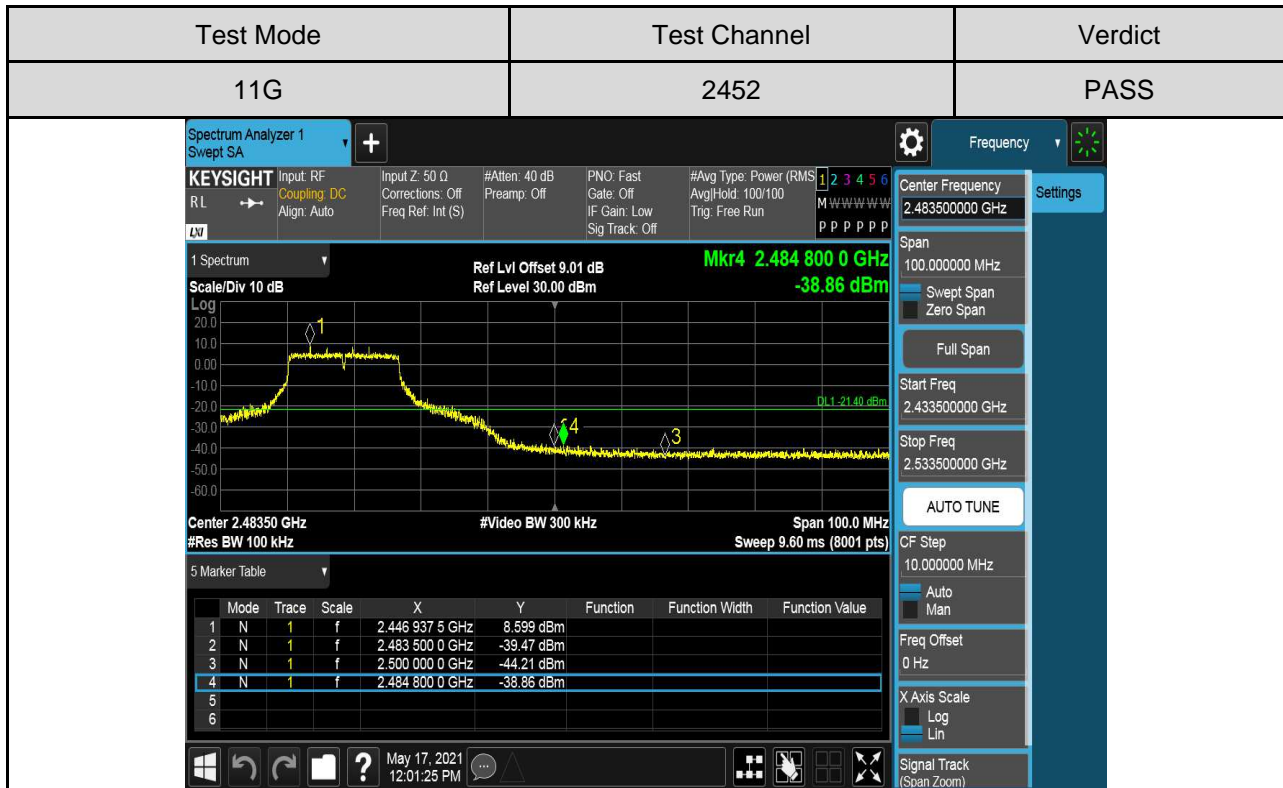

For Additions Testing Part:

Part II :Conducted Emission

Test Result Table

For Normal Testing Part:

Test Mode	Test Antenna	Channel	Pref(dBm)	Puw(dBm)	Verdict
11B	Antenna 1	LCH	10.59	<Limit	PASS
		MCH	10.95	<Limit	PASS
		HCH	10.89	<Limit	PASS
11G	Antenna 1	LCH	4.07	<Limit	PASS
		MCH	7.39	<Limit	PASS
		HCH	4.52	<Limit	PASS
11N HT20	Antenna 1	LCH	3.38	<Limit	PASS
		MCH	6.93	<Limit	PASS
		HCH	3.77	<Limit	PASS
11N HT40	Antenna 1	LCH	-0.02	<Limit	PASS
		MCH	3.39	<Limit	PASS
		HCH	1.37	<Limit	PASS

For Additions Testing Part:

Test Mode	Test Antenna	Channel	Pref(dBm)	Puw(dBm)	Verdict
11G	Antenna 1	2422	7.77	<Limit	PASS
		2452	7.96	<Limit	PASS
11N HT20	Antenna 1	2422	7.12	<Limit	PASS
		2452	7.79	<Limit	PASS
11N HT40	Antenna 1	2432	3.92	<Limit	PASS
		2442	3.95	<Limit	PASS

Test Plots

For Normal Testing Part:

Test Mode	Channel	Verdict
11B	LCH	PASS

Pref test Plot

Puw test Plot

LCH SPURIOUS EMISSION_30MHz~10GHz

LCH SPURIOUS EMISSION_10GHz~26GHz

Test Mode	Channel	Verdict
11B	MCH	PASS

Pref test Plot

Puw test Plot

MCH SPURIOUS EMISSION_30MHz~10GHz

MCH SPURIOUS EMISSION_10GHz~26GHz

Test Mode	Channel	Verdict
11B	HCH	PASS

Pref test Plot

Puw test Plot

HCH SPURIOUS EMISSION_30MHz~10GHz