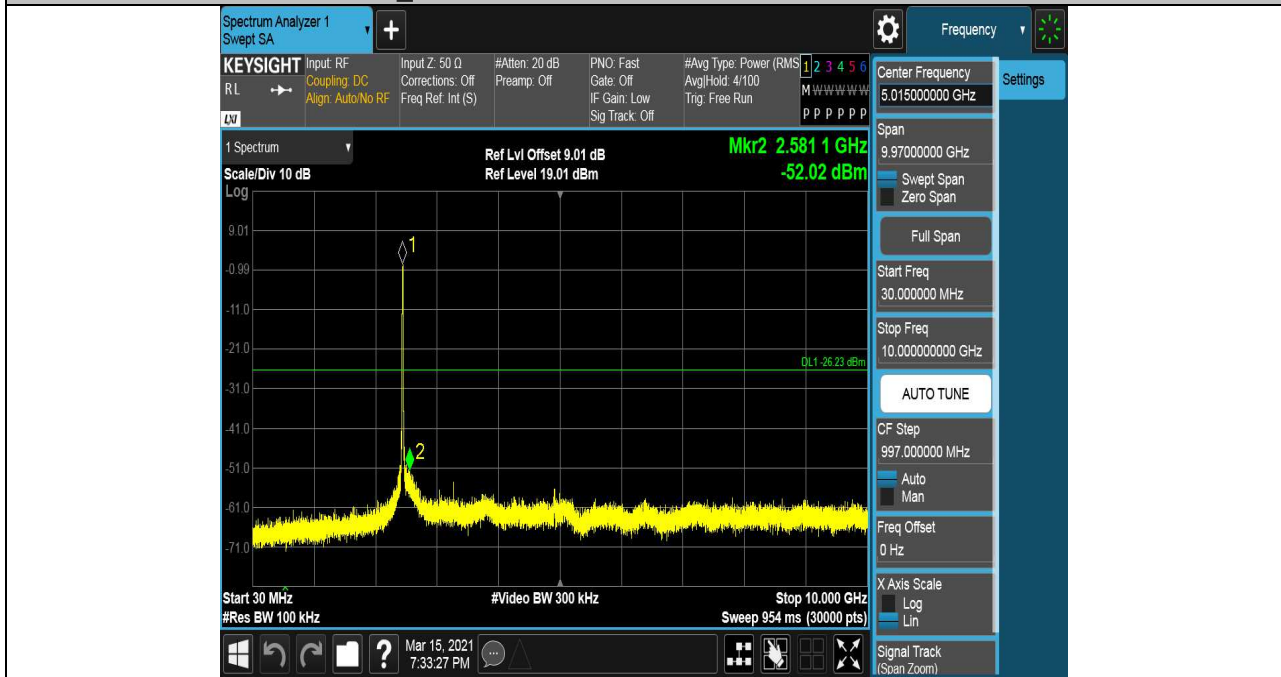

Pref test Plot

Puw test Plot

Test Mode	Channel	Verdict
11G	HCH	PASS

Pref test Plot

Test Mode	Channel	Verdict
11N HT20	LCH	PASS

Pref test Plot

Puw test Plot

LCH SPURIOUS EMISSION_30MHz~10GHz

LCH SPURIOUS EMISSION_10GHz~26GHz

Test Mode	Channel	Verdict
11N HT20	MCH	PASS

Pref test Plot

Puw test Plot

MCH SPURIOUS EMISSION_30MHz~10GHz

MCH SPURIOUS EMISSION_10GHz~26GHz

Test Mode	Channel	Verdict
11N HT20	HCH	PASS

Pref test Plot

Puw test Plot

HCH SPURIOUS EMISSION_30MHz~10GHz

HCH SPURIOUS EMISSION_10GHz~26GHz

Test Mode	Channel	Verdict
11N HT40	LCH	PASS

Pref test Plot

Puw test Plot

MCH SPURIOUS EMISSION_30MHz~10GHz