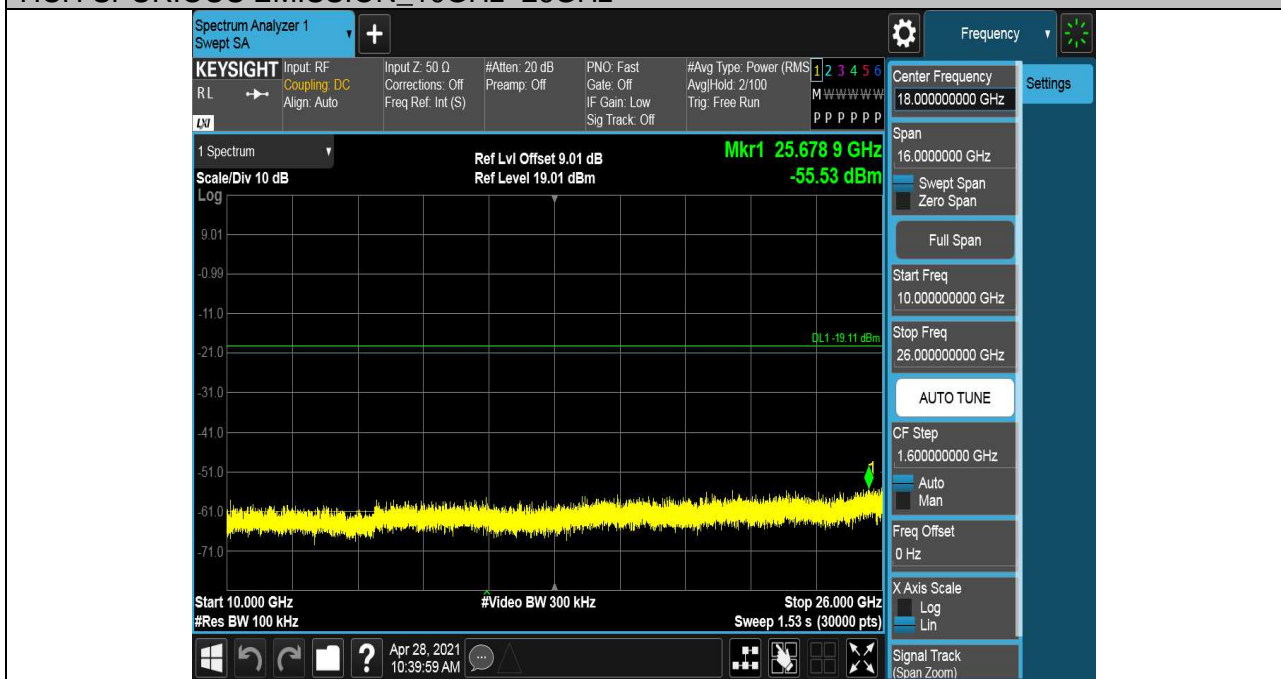

Test Plots

For Normal Testing Part:

Test Mode	Channel	Verdict
11B	LCH	PASS

Pref test Plot

Puw test Plot

LCH SPURIOUS EMISSION_30MHz~10GHz

LCH SPURIOUS EMISSION_10GHz~26GHz

Test Mode	Channel	Verdict
11B	MCH	PASS

Pref test Plot

Puw test Plot

MCH SPURIOUS EMISSION_30MHz~10GHz

MCH SPURIOUS EMISSION_10GHz~26GHz

Test Mode	Channel	Verdict
11B	HCH	PASS

Pref test Plot

Puw test Plot

HCH SPURIOUS EMISSION_30MHz~10GHz

HCH SPURIOUS EMISSION_10GHz~26GHz

Test Mode	Channel	Verdict
11G	LCH	PASS

Pref test Plot

Puw test Plot

LCH SPURIOUS EMISSION_30MHz~10GHz

LCH SPURIOUS EMISSION_10GHz~26GHz

Test Mode	Channel	Verdict
11G	MCH	PASS

Pref test Plot

Puw test Plot

Test Mode	Channel	Verdict
11G	HCH	PASS

Pref test Plot

Test Mode	Channel	Verdict
11N HT20	LCH	PASS

Pref test Plot

Puw test Plot

LCH SPURIOUS EMISSION_30MHz~10GHz