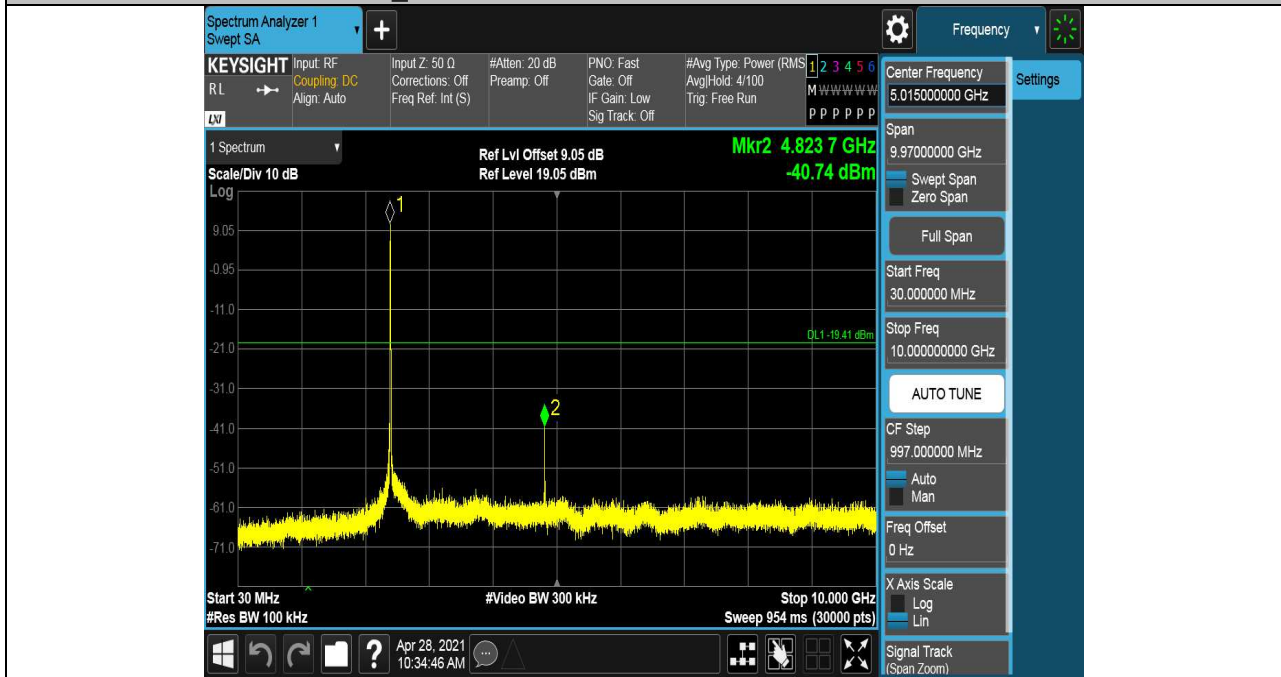

Test Plots

For Normal Testing Part:

Test Mode	Channel	Verdict
11B	LCH	PASS

Pref test Plot

Puw test Plot

LCH SPURIOUS EMISSION_30MHz~10GHz

LCH SPURIOUS EMISSION_10GHz~26GHz

Test Mode	Channel	Verdict
11B	MCH	PASS

Pref test Plot

Puw test Plot

MCH SPURIOUS EMISSION_30MHz~10GHz

MCH SPURIOUS EMISSION_10GHz~26GHz

Test Mode	Channel	Verdict
11B	HCH	PASS

Pref test Plot

Puw test Plot

HCH SPURIOUS EMISSION_30MHz~10GHz

HCH SPURIOUS EMISSION_10GHz~26GHz

Test Mode	Channel	Verdict
11G	LCH	PASS

Pref test Plot

Puw test Plot

LCH SPURIOUS EMISSION_30MHz~10GHz

LCH SPURIOUS EMISSION_10GHz~26GHz

Test Mode	Channel	Verdict
11G	MCH	PASS