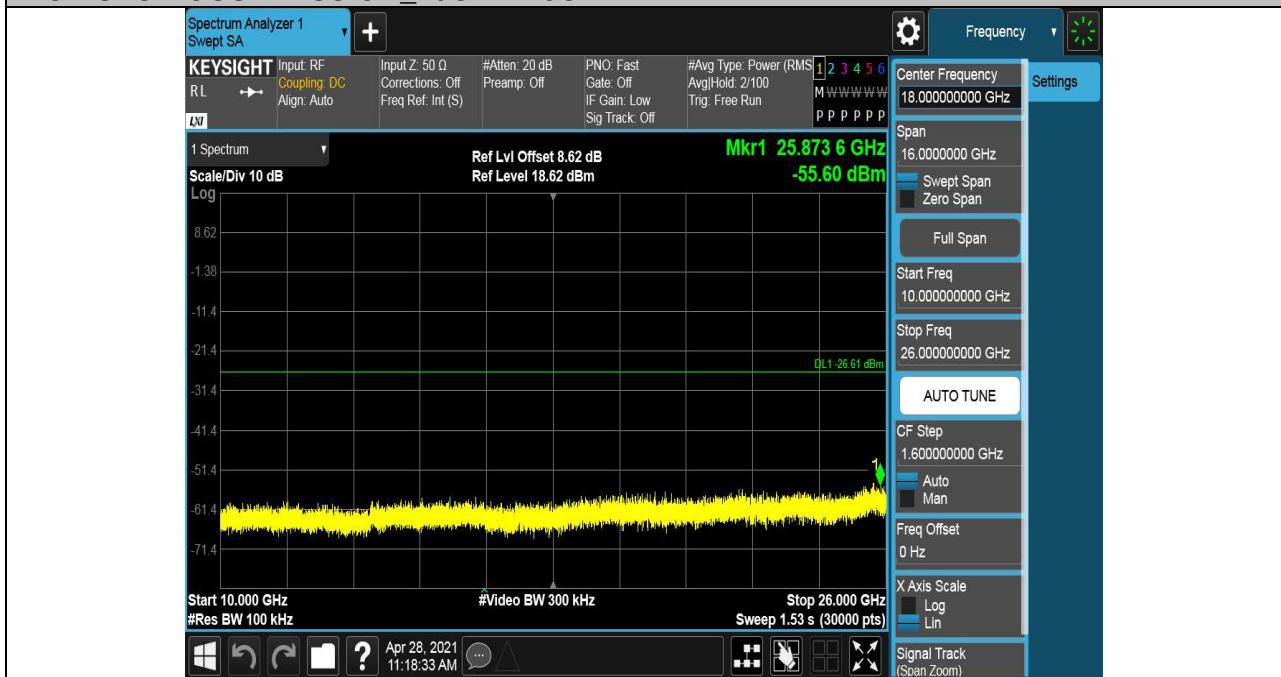

LCH SPURIOUS EMISSION_10GHz~26GHz

Test Mode	Channel	Verdict
11N HT20	MCH	PASS

Pref test Plot

Puw test Plot

MCH SPURIOUS EMISSION_30MHz~10GHz

MCH SPURIOUS EMISSION_10GHz~26GHz

Test Mode	Channel	Verdict
11N HT20	HCH	PASS

Pref test Plot

Puw test Plot

HCH SPURIOUS EMISSION_30MHz~10GHz

HCH SPURIOUS EMISSION_10GHz~26GHz

Test Mode	Channel	Verdict
11N HT40	LCH	PASS

Pref test Plot

Puw test Plot

MCH SPURIOUS EMISSION_30MHz~10GHz

MCH SPURIOUS EMISSION_10GHz~26GHz

Test Mode	Channel	Verdict
11N HT40	HCH	PASS

Pref test Plot

Puw test Plot

HCH SPURIOUS EMISSION_30MHz~10GHz

HCH SPURIOUS EMISSION_10GHz~26GHz