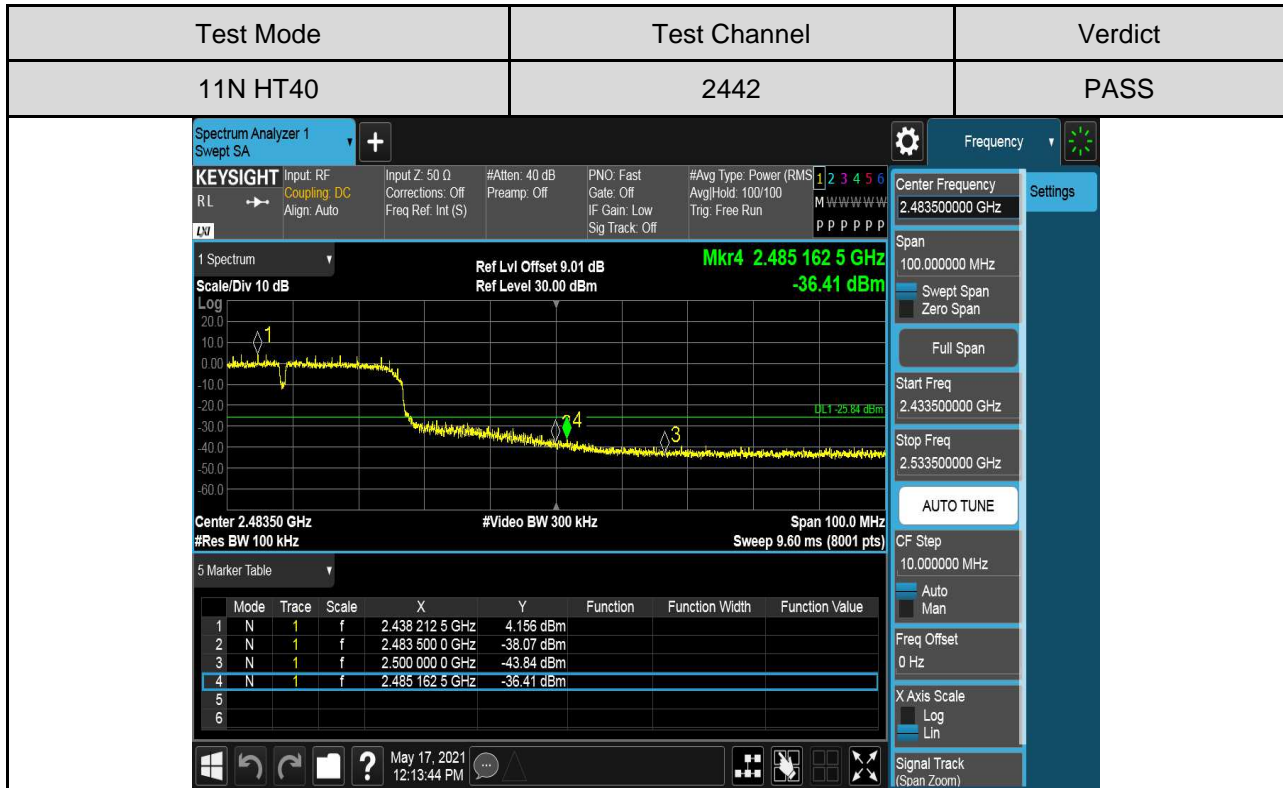

For Additions Testing Part:

Part II :Conducted Emission

Test Result Table

For Normal Testing Part:

Test Mode	Test Antenna	Channel	Pref(dBm)	Puw(dBm)	Verdict
11B	Antenna 1	LCH	10.59	<Limit	PASS
		MCH	10.95	<Limit	PASS
		HCH	10.89	<Limit	PASS
11G	Antenna 1	LCH	4.07	<Limit	PASS
		MCH	7.39	<Limit	PASS
		HCH	4.52	<Limit	PASS
11N HT20	Antenna 1	LCH	3.38	<Limit	PASS
		MCH	6.93	<Limit	PASS
		HCH	3.77	<Limit	PASS
11N HT40	Antenna 1	LCH	-0.02	<Limit	PASS
		MCH	3.39	<Limit	PASS
		HCH	1.37	<Limit	PASS

For Additions Testing Part:

Test Mode	Test Antenna	Channel	Pref(dBm)	Puw(dBm)	Verdict
11G	Antenna 1	2422	7.77	<Limit	PASS
		2452	7.96	<Limit	PASS
11N HT20	Antenna 1	2422	7.12	<Limit	PASS
		2452	7.79	<Limit	PASS
11N HT40	Antenna 1	2432	3.92	<Limit	PASS
		2442	3.95	<Limit	PASS

Test Plots

For Normal Testing Part:

Test Mode	Channel	Verdict
11B	LCH	PASS

Pref test Plot

Puw test Plot

LCH SPURIOUS EMISSION_30MHz~10GHz

LCH SPURIOUS EMISSION_10GHz~26GHz

Test Mode	Channel	Verdict
11B	MCH	PASS

Pref test Plot

Puw test Plot

MCH SPURIOUS EMISSION_30MHz~10GHz

MCH SPURIOUS EMISSION_10GHz~26GHz

Test Mode	Channel	Verdict
11B	HCH	PASS

Pref test Plot

Puw test Plot

HCH SPURIOUS EMISSION_30MHz~10GHz