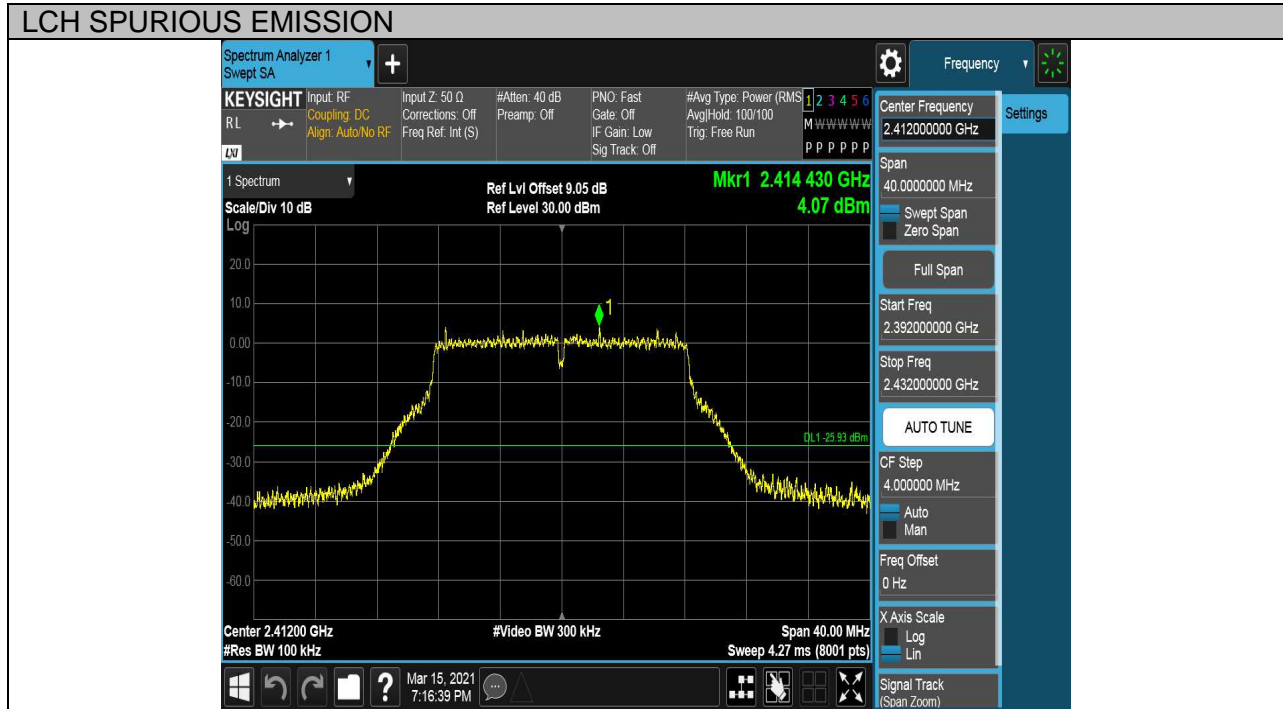

Test Plots

For Normal Testing Part:

Test Mode	Channel	Verdict
11B	LCH	PASS

Pref test Plot

Puw test Plot

LCH SPURIOUS EMISSION_30MHz~10GHz

LCH SPURIOUS EMISSION_10GHz~26GHz

Test Mode	Channel	Verdict
11B	MCH	PASS

Pref test Plot

Puw test Plot

MCH SPURIOUS EMISSION_30MHz~10GHz

MCH SPURIOUS EMISSION_10GHz~26GHz

Test Mode	Channel	Verdict
11B	HCH	PASS

Pref test Plot

Puw test Plot

HCH SPURIOUS EMISSION_30MHz~10GHz

HCH SPURIOUS EMISSION_10GHz~26GHz

Test Mode	Channel	Verdict
11G	LCH	PASS

Pref test Plot

Puw test Plot

LCH SPURIOUS EMISSION_30MHz~10GHz

LCH SPURIOUS EMISSION_10GHz~26GHz

Test Mode	Channel	Verdict
11G	MCH	PASS

Pref test Plot

Puw test Plot

Test Mode	Channel	Verdict
11G	HCH	PASS

Pref test Plot

Test Mode	Channel	Verdict
11N HT20	LCH	PASS

Pref test Plot

Puw test Plot

LCH SPURIOUS EMISSION_30MHz~10GHz