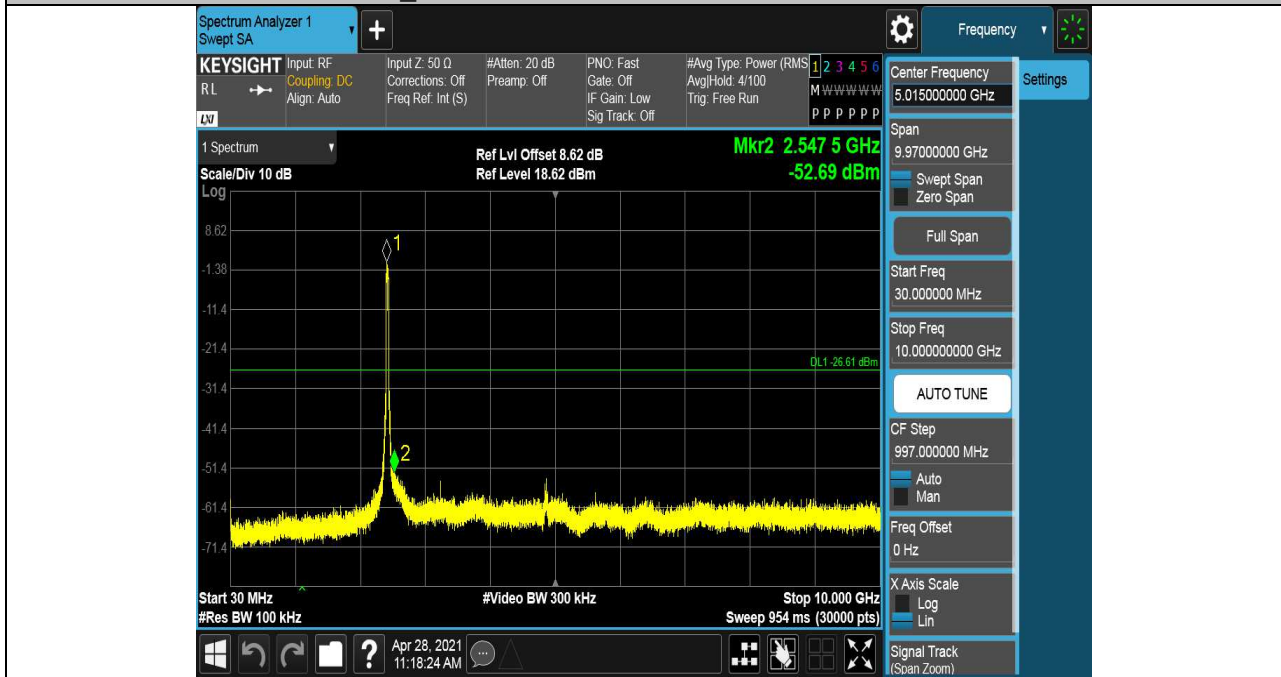

LCH SPURIOUS EMISSION_10GHz~26GHz

Test Mode	Channel	Verdict
11N HT20	MCH	PASS

Pref test Plot

Puw test Plot

MCH SPURIOUS EMISSION_30MHz~10GHz

MCH SPURIOUS EMISSION_10GHz~26GHz

Test Mode	Channel	Verdict
11N HT20	HCH	PASS

Pref test Plot

Puw test Plot

HCH SPURIOUS EMISSION_30MHz~10GHz

HCH SPURIOUS EMISSION_10GHz~26GHz

Test Mode	Channel	Verdict
11N HT40	LCH	PASS

Pref test Plot

Puw test Plot

MCH SPURIOUS EMISSION_30MHz~10GHz

MCH SPURIOUS EMISSION_10GHz~26GHz

Test Mode	Channel	Verdict
11N HT40	HCH	PASS

Pref test Plot

Puw test Plot

HCH SPURIOUS EMISSION_30MHz~10GHz

HCH SPURIOUS EMISSION_10GHz~26GHz