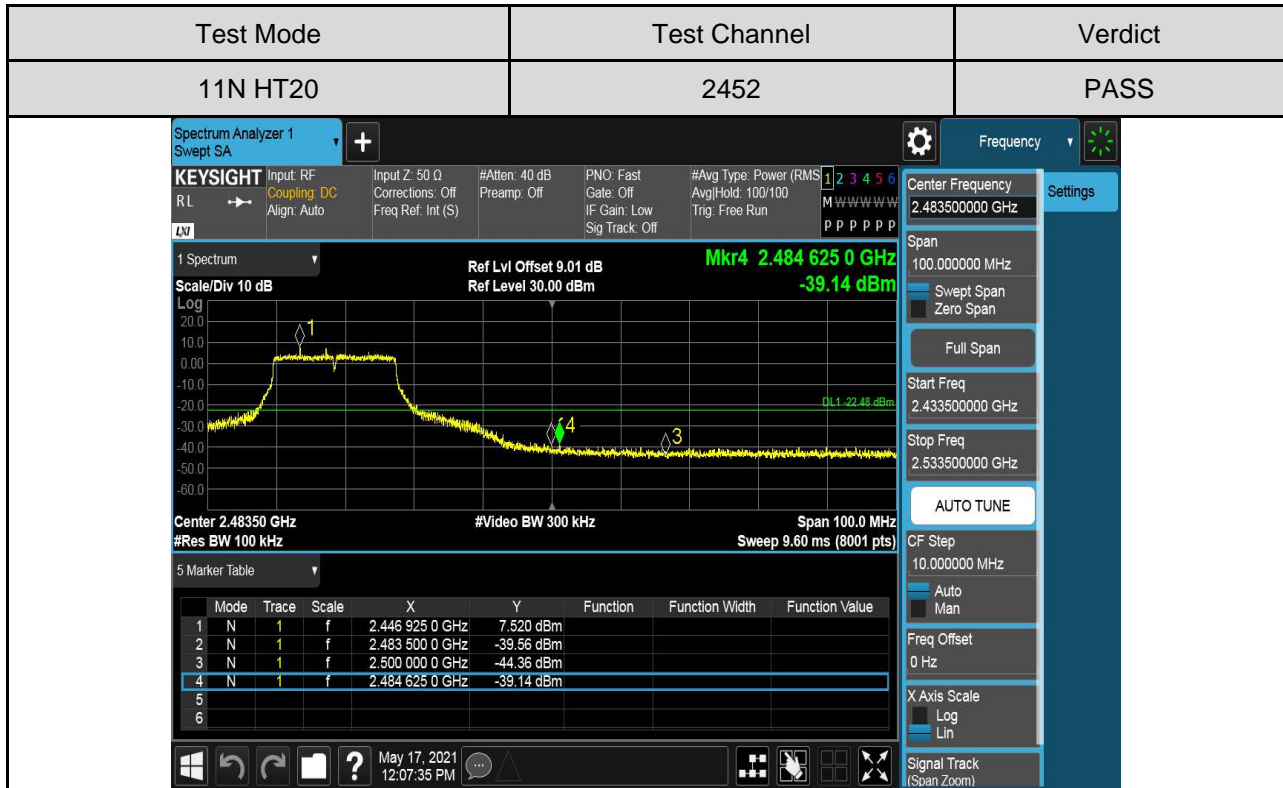

For Additions Testing Part:

Part II :Conducted Emission

Test Result Table

For Normal Testing Part:

Test Mode	Test Antenna	Channel	Pref(dBm)	Puw(dBm)	Verdict
11B	Antenna 1	LCH	10.59	<Limit	PASS
		MCH	10.95	<Limit	PASS
		HCH	10.89	<Limit	PASS
11G	Antenna 1	LCH	4.07	<Limit	PASS
		MCH	7.39	<Limit	PASS
		HCH	4.52	<Limit	PASS
11N HT20	Antenna 1	LCH	3.38	<Limit	PASS
		MCH	6.93	<Limit	PASS
		HCH	3.77	<Limit	PASS
11N HT40	Antenna 1	LCH	-0.02	<Limit	PASS
		MCH	3.39	<Limit	PASS
		HCH	1.37	<Limit	PASS

For Additions Testing Part:

Test Mode	Test Antenna	Channel	Pref(dBm)	Puw(dBm)	Verdict
11G	Antenna 1	2422	7.77	<Limit	PASS
		2452	7.96	<Limit	PASS
11N HT20	Antenna 1	2422	7.12	<Limit	PASS
		2452	7.79	<Limit	PASS
11N HT40	Antenna 1	2432	3.92	<Limit	PASS
		2442	3.95	<Limit	PASS

Test Plots

For Normal Testing Part:

Test Mode	Channel	Verdict
11B	LCH	PASS

Pref test Plot

Puw test Plot

LCH SPURIOUS EMISSION_30MHz~10GHz

LCH SPURIOUS EMISSION_10GHz~26GHz

Test Mode	Channel	Verdict
11B	MCH	PASS

Pref test Plot

Puw test Plot

MCH SPURIOUS EMISSION_30MHz~10GHz

MCH SPURIOUS EMISSION_10GHz~26GHz

Test Mode	Channel	Verdict
11B	HCH	PASS

Pref test Plot

Puw test Plot

HCH SPURIOUS EMISSION_30MHz~10GHz