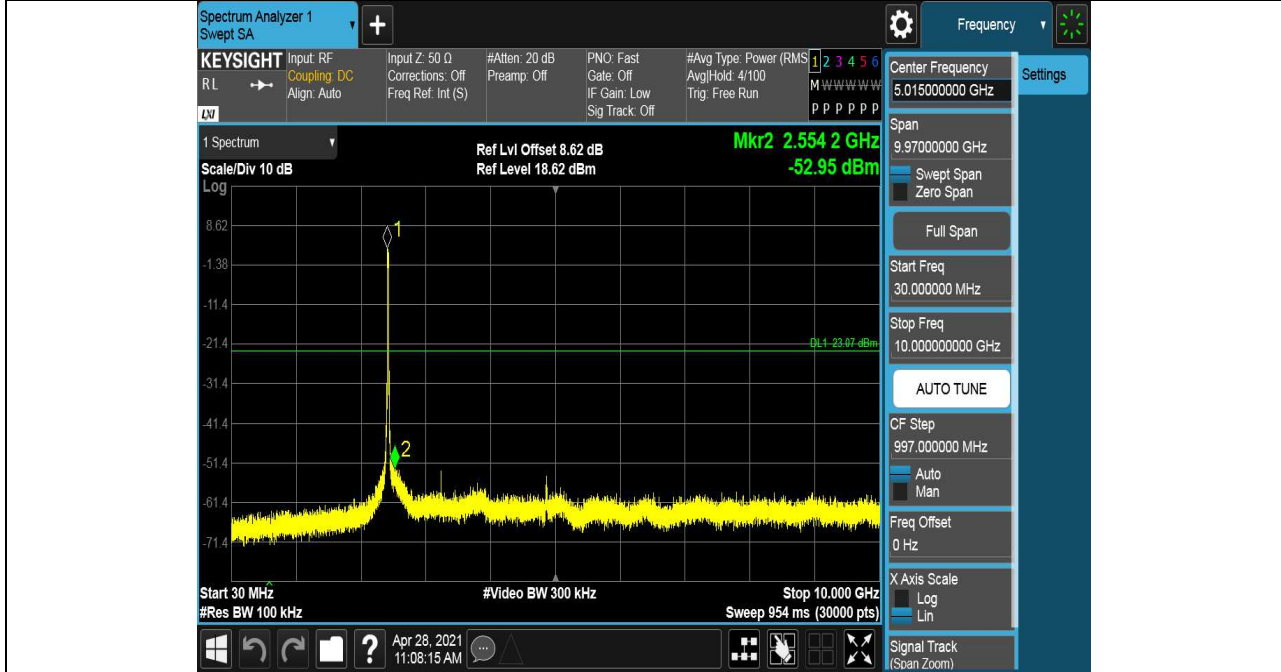

Pref test Plot

Puw test Plot

Test Mode	Channel	Verdict
11G	HCH	PASS

Pref test Plot

Test Mode	Channel	Verdict
11N HT20	LCH	PASS

Pref test Plot

Puw test Plot

LCH SPURIOUS EMISSION_30MHz~10GHz

LCH SPURIOUS EMISSION_10GHz~26GHz

Test Mode	Channel	Verdict
11N HT20	MCH	PASS

Pref test Plot

Puw test Plot

MCH SPURIOUS EMISSION_30MHz~10GHz

MCH SPURIOUS EMISSION_10GHz~26GHz

Test Mode	Channel	Verdict
11N HT20	HCH	PASS

Pref test Plot

Puw test Plot

HCH SPURIOUS EMISSION_30MHz~10GHz

HCH SPURIOUS EMISSION_10GHz~26GHz

Test Mode	Channel	Verdict
11N HT40	LCH	PASS

Pref test Plot

Puw test Plot

MCH SPURIOUS EMISSION_30MHz~10GHz

MCH SPURIOUS EMISSION_10GHz~26GHz

Test Mode	Channel	Verdict
11N HT40	HCH	PASS

Pref test Plot

Puw test Plot

HCH SPURIOUS EMISSION_30MHz~10GHz

HCH SPURIOUS EMISSION_10GHz~26GHz