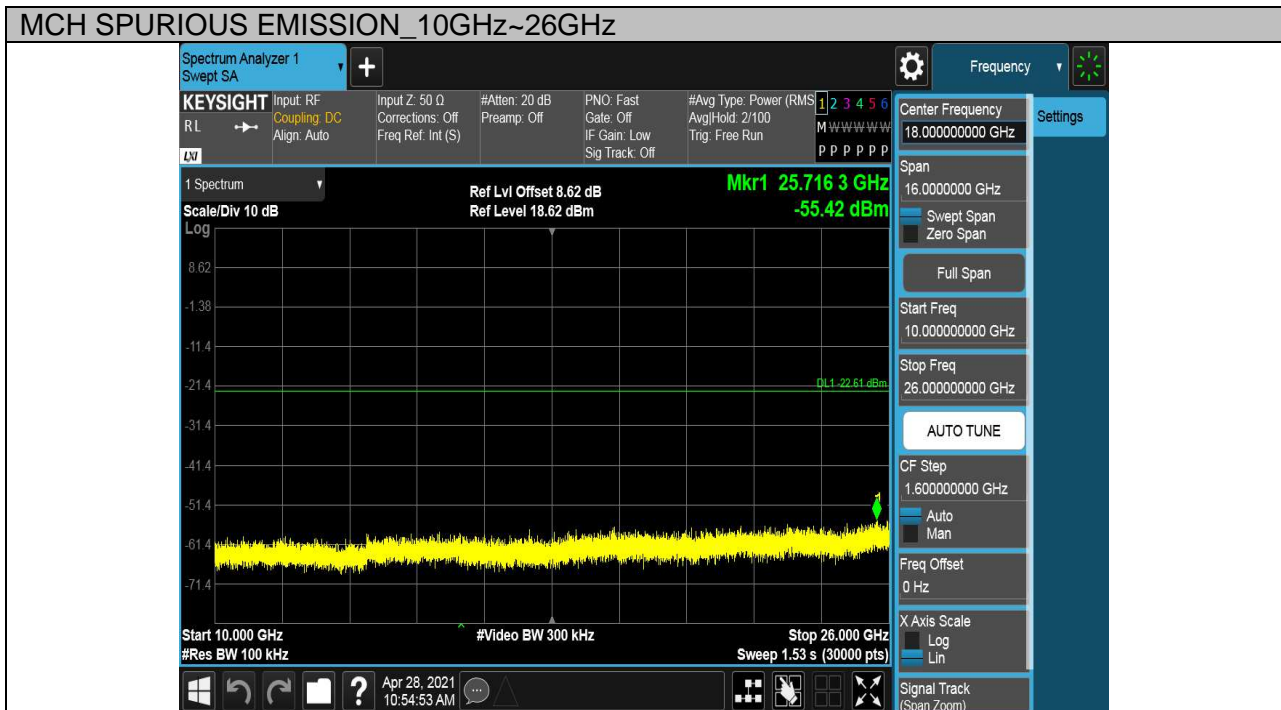

Pref test Plot

Puw test Plot

MCH SPURIOUS EMISSION_30MHz~10GHz

MCH SPURIOUS EMISSION_10GHz~26GHz

Test Mode	Channel	Verdict
11B	HCH	PASS

Pref test Plot

Puw test Plot

HCH SPURIOUS EMISSION_30MHz~10GHz

HCH SPURIOUS EMISSION_10GHz~26GHz

Test Mode	Channel	Verdict
11G	LCH	PASS

Pref test Plot

Puw test Plot

LCH SPURIOUS EMISSION_30MHz~10GHz

LCH SPURIOUS EMISSION_10GHz~26GHz

Test Mode	Channel	Verdict
11G	MCH	PASS

Pref test Plot

Puw test Plot

Test Mode	Channel	Verdict
11G	HCH	PASS

Pref test Plot

Test Mode	Channel	Verdict
11N HT20	LCH	PASS

Pref test Plot

Puw test Plot

LCH SPURIOUS EMISSION_30MHz~10GHz

LCH SPURIOUS EMISSION_10GHz~26GHz

Test Mode	Channel	Verdict
11N HT20	MCH	PASS

Pref test Plot

Puw test Plot

MCH SPURIOUS EMISSION_30MHz~10GHz

MCH SPURIOUS EMISSION_10GHz~26GHz

Test Mode	Channel	Verdict
11N HT20	HCH	PASS