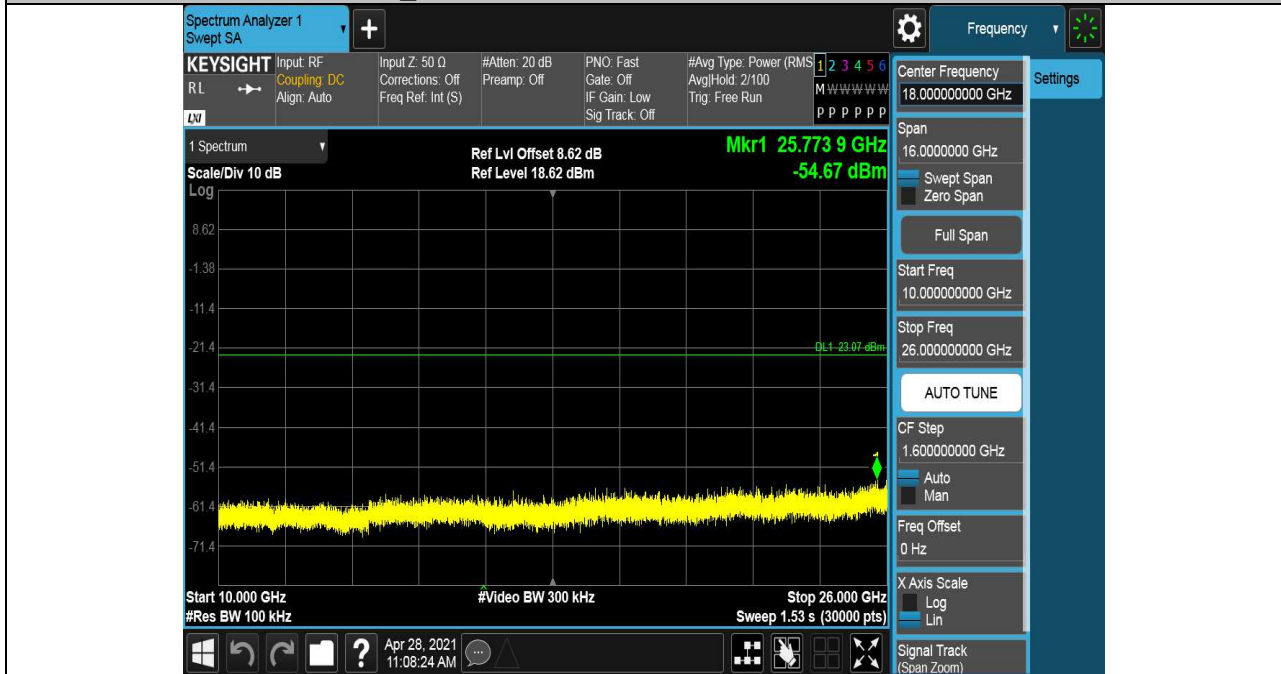

Pref test Plot

Puw test Plot

Test Mode	Channel	Verdict
11G	HCH	PASS

Pref test Plot

Test Mode	Channel	Verdict
11N HT20	LCH	PASS

Pref test Plot

Puw test Plot

LCH SPURIOUS EMISSION_30MHz~10GHz

LCH SPURIOUS EMISSION_10GHz~26GHz

Test Mode	Channel	Verdict
11N HT20	MCH	PASS

Pref test Plot

Puw test Plot

MCH SPURIOUS EMISSION_30MHz~10GHz

MCH SPURIOUS EMISSION_10GHz~26GHz

Test Mode	Channel	Verdict
11N HT20	HCH	PASS

Pref test Plot

Puw test Plot

HCH SPURIOUS EMISSION_30MHz~10GHz

HCH SPURIOUS EMISSION_10GHz~26GHz

Test Mode	Channel	Verdict
11N HT40	LCH	PASS

Pref test Plot

Puw test Plot

MCH SPURIOUS EMISSION_30MHz~10GHz