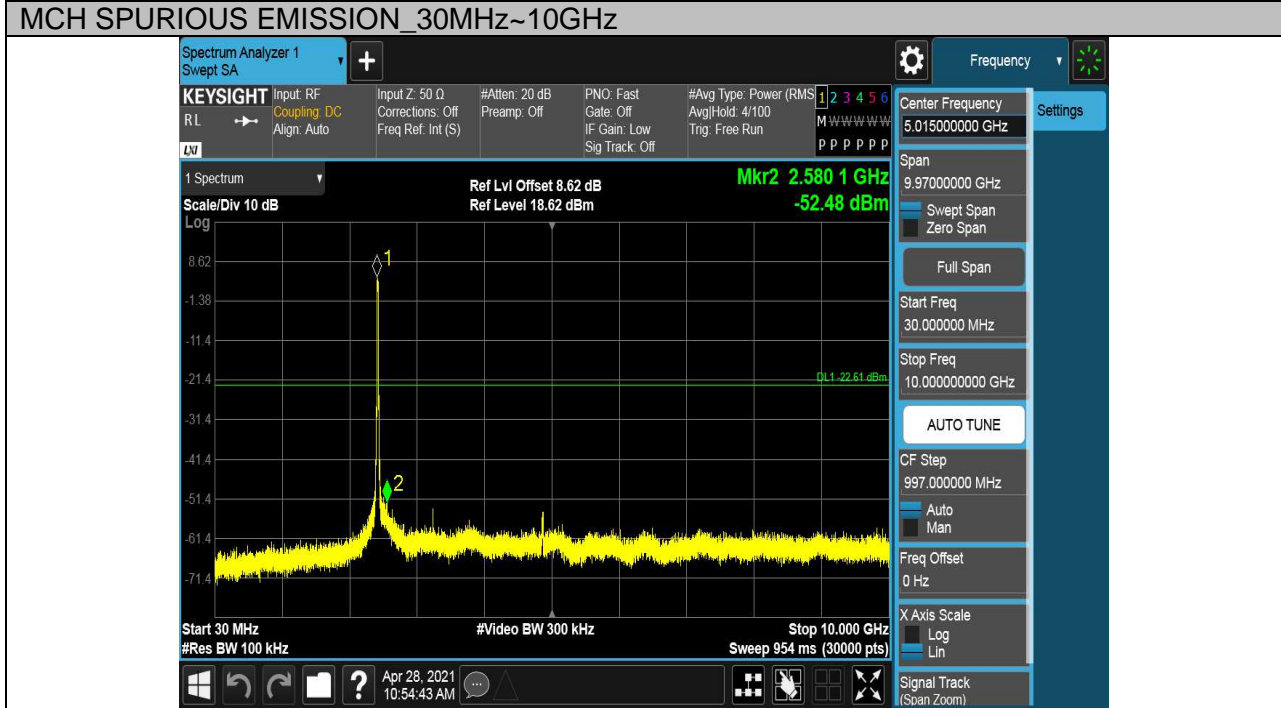

Pref test Plot

Puw test Plot

MCH SPURIOUS EMISSION_30MHz~10GHz

MCH SPURIOUS EMISSION_10GHz~26GHz

Test Mode	Channel	Verdict
11B	HCH	PASS

Pref test Plot

Puw test Plot

HCH SPURIOUS EMISSION_30MHz~10GHz

HCH SPURIOUS EMISSION_10GHz~26GHz

Test Mode	Channel	Verdict
11G	LCH	PASS

Pref test Plot

Puw test Plot

LCH SPURIOUS EMISSION_30MHz~10GHz

LCH SPURIOUS EMISSION_10GHz~26GHz

Test Mode	Channel	Verdict
11G	MCH	PASS

Pref test Plot

Puw test Plot

Test Mode	Channel	Verdict
11G	HCH	PASS

Pref test Plot

Test Mode	Channel	Verdict
11N HT20	LCH	PASS

Pref test Plot

Puw test Plot

LCH SPURIOUS EMISSION_30MHz~10GHz

LCH SPURIOUS EMISSION_10GHz~26GHz

Test Mode	Channel	Verdict
11N HT20	MCH	PASS

Pref test Plot

Puw test Plot

MCH SPURIOUS EMISSION_30MHz~10GHz

MCH SPURIOUS EMISSION_10GHz~26GHz

Test Mode	Channel	Verdict
11N HT20	HCH	PASS