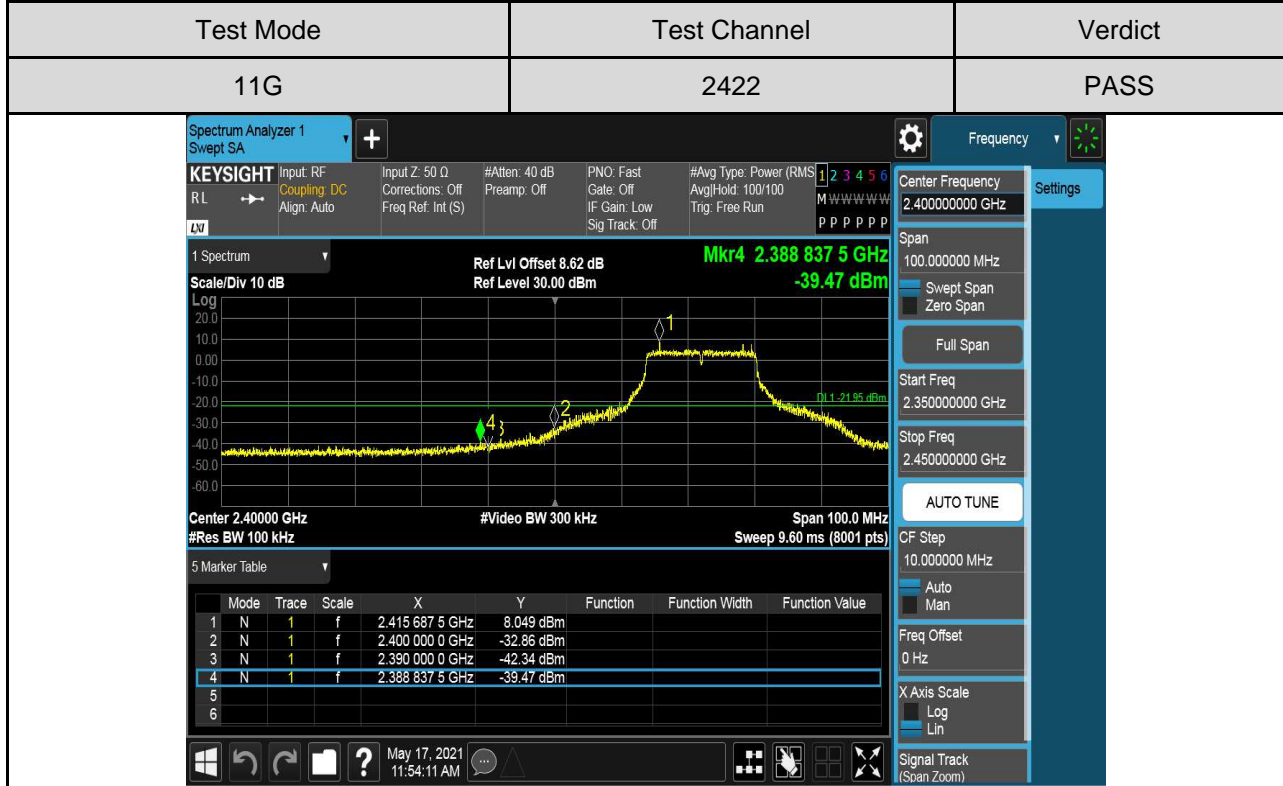

For Additions Testing Part:

Part II :Conducted Emission

Test Result Table

For Normal Testing Part:

Test Mode	Test Antenna	Channel	Pref(dBm)	Puw(dBm)	Verdict
11B	Antenna 1	LCH	10.59	<Limit	PASS
		MCH	10.95	<Limit	PASS
		HCH	10.89	<Limit	PASS
11G	Antenna 1	LCH	4.07	<Limit	PASS
		MCH	7.39	<Limit	PASS
		HCH	4.52	<Limit	PASS
11N HT20	Antenna 1	LCH	3.38	<Limit	PASS
		MCH	6.93	<Limit	PASS
		HCH	3.77	<Limit	PASS
11N HT40	Antenna 1	LCH	-0.02	<Limit	PASS
		MCH	3.39	<Limit	PASS
		HCH	1.37	<Limit	PASS

For Additions Testing Part:

Test Mode	Test Antenna	Channel	Pref(dBm)	Puw(dBm)	Verdict
11G	Antenna 1	2422	7.77	<Limit	PASS
		2452	7.96	<Limit	PASS
11N HT20	Antenna 1	2422	7.12	<Limit	PASS
		2452	7.79	<Limit	PASS
11N HT40	Antenna 1	2432	3.92	<Limit	PASS
		2442	3.95	<Limit	PASS

Test Plots

For Normal Testing Part:

Test Mode	Channel	Verdict
11B	LCH	PASS

Pref test Plot

Puw test Plot

LCH SPURIOUS EMISSION_30MHz~10GHz

LCH SPURIOUS EMISSION_10GHz~26GHz

Test Mode	Channel	Verdict
11B	MCH	PASS

Pref test Plot

Puw test Plot

MCH SPURIOUS EMISSION_30MHz~10GHz

MCH SPURIOUS EMISSION_10GHz~26GHz

Test Mode	Channel	Verdict
11B	HCH	PASS

Pref test Plot

Puw test Plot

HCH SPURIOUS EMISSION_30MHz~10GHz