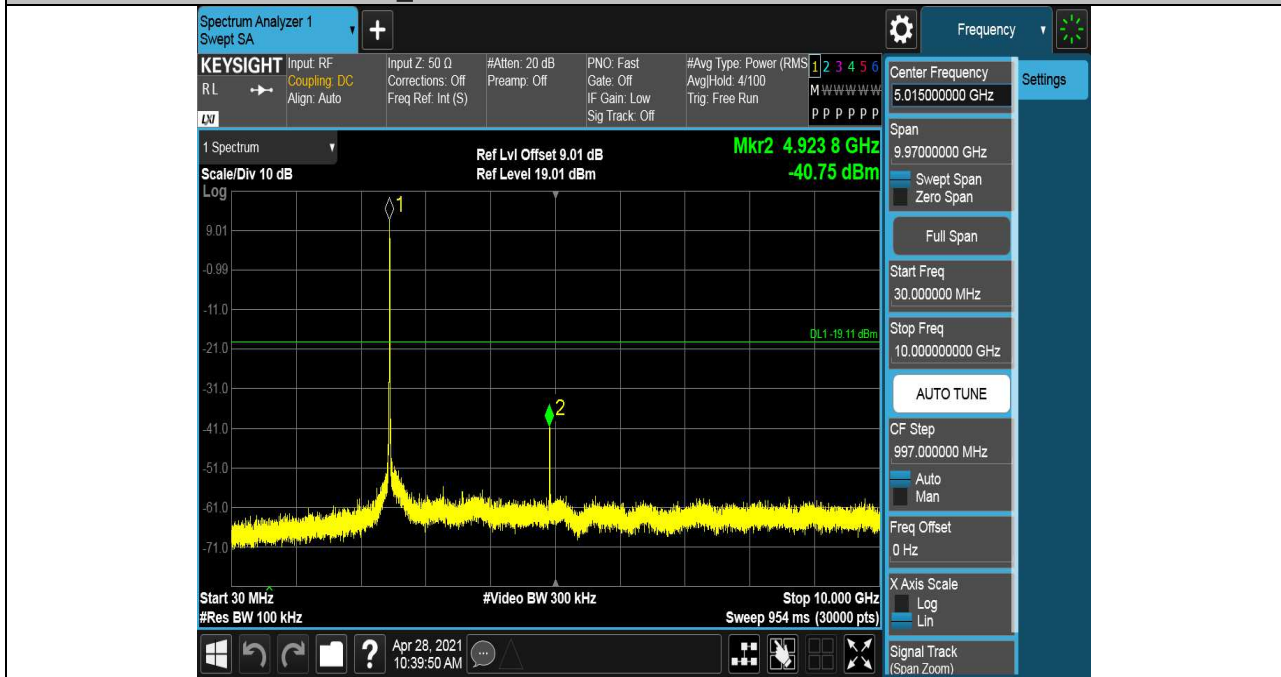

Test Plots

For Normal Testing Part:

Test Mode	Channel	Verdict
11B	LCH	PASS

Pref test Plot

Puw test Plot

LCH SPURIOUS EMISSION_30MHz~10GHz

LCH SPURIOUS EMISSION_10GHz~26GHz

Test Mode	Channel	Verdict
11B	MCH	PASS

Pref test Plot

Puw test Plot

MCH SPURIOUS EMISSION_30MHz~10GHz

MCH SPURIOUS EMISSION_10GHz~26GHz

Test Mode	Channel	Verdict
11B	HCH	PASS

Pref test Plot

Puw test Plot

HCH SPURIOUS EMISSION_30MHz~10GHz

HCH SPURIOUS EMISSION_10GHz~26GHz

Test Mode	Channel	Verdict
11G	LCH	PASS

Pref test Plot

Puw test Plot

LCH SPURIOUS EMISSION_30MHz~10GHz

LCH SPURIOUS EMISSION_10GHz~26GHz

Test Mode	Channel	Verdict
11G	MCH	PASS

Pref test Plot

Puw test Plot

Test Mode	Channel	Verdict
11G	HCH	PASS

Pref test Plot

Test Mode	Channel	Verdict
11N HT20	LCH	PASS

Pref test Plot

Puw test Plot

LCH SPURIOUS EMISSION_30MHz~10GHz