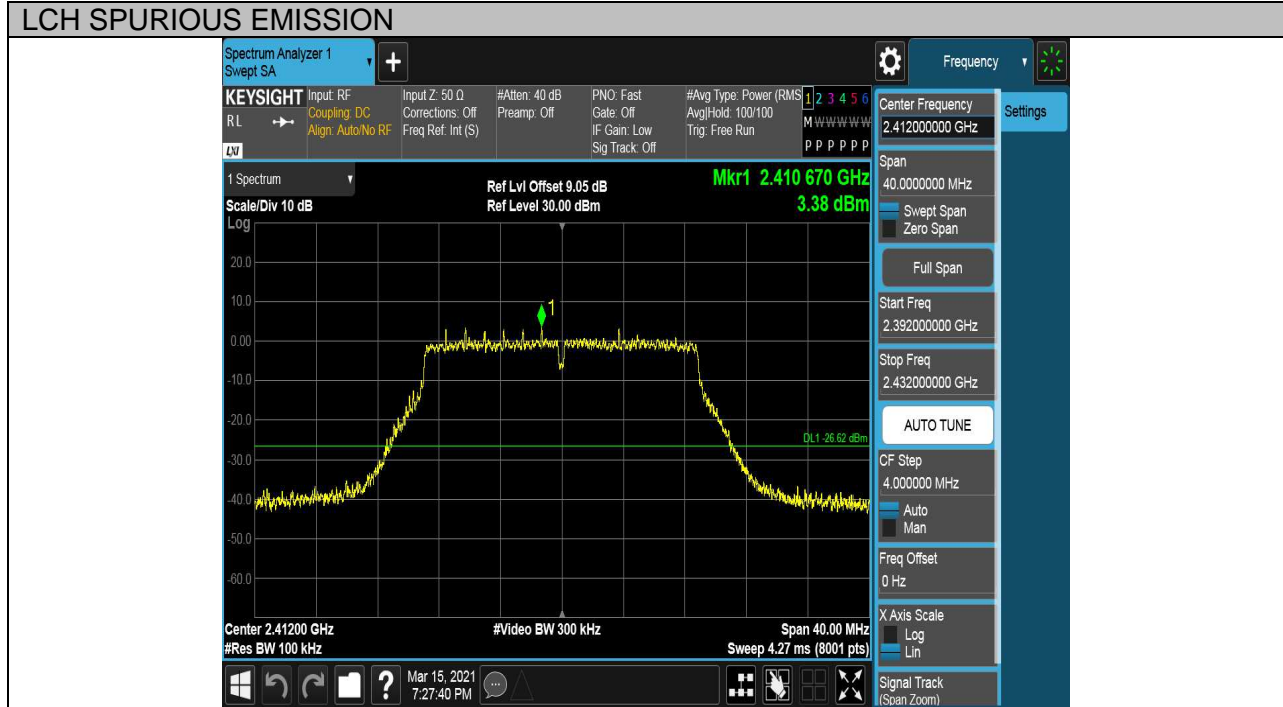

HCH SPURIOUS EMISSION_10GHz~26GHz

Test Mode	Channel	Verdict
11G	LCH	PASS

Pref test Plot

Puw test Plot

LCH SPURIOUS EMISSION_30MHz~10GHz

LCH SPURIOUS EMISSION_10GHz~26GHz

Test Mode	Channel	Verdict
11G	MCH	PASS

Pref test Plot

Puw test Plot

Test Mode	Channel	Verdict
11G	HCH	PASS

Pref test Plot

Test Mode	Channel	Verdict
11N HT20	LCH	PASS

Pref test Plot

Puw test Plot

LCH SPURIOUS EMISSION_30MHz~10GHz

LCH SPURIOUS EMISSION_10GHz~26GHz

Test Mode	Channel	Verdict
11N HT20	MCH	PASS

Pref test Plot

Puw test Plot

MCH SPURIOUS EMISSION_30MHz~10GHz

MCH SPURIOUS EMISSION_10GHz~26GHz

Test Mode	Channel	Verdict
11N HT20	HCH	PASS

Pref test Plot

Puw test Plot

HCH SPURIOUS EMISSION_30MHz~10GHz

HCH SPURIOUS EMISSION_10GHz~26GHz

Test Mode	Channel	Verdict
11N HT40	LCH	PASS

Pref test Plot

Puw test Plot

MCH SPURIOUS EMISSION_30MHz~10GHz