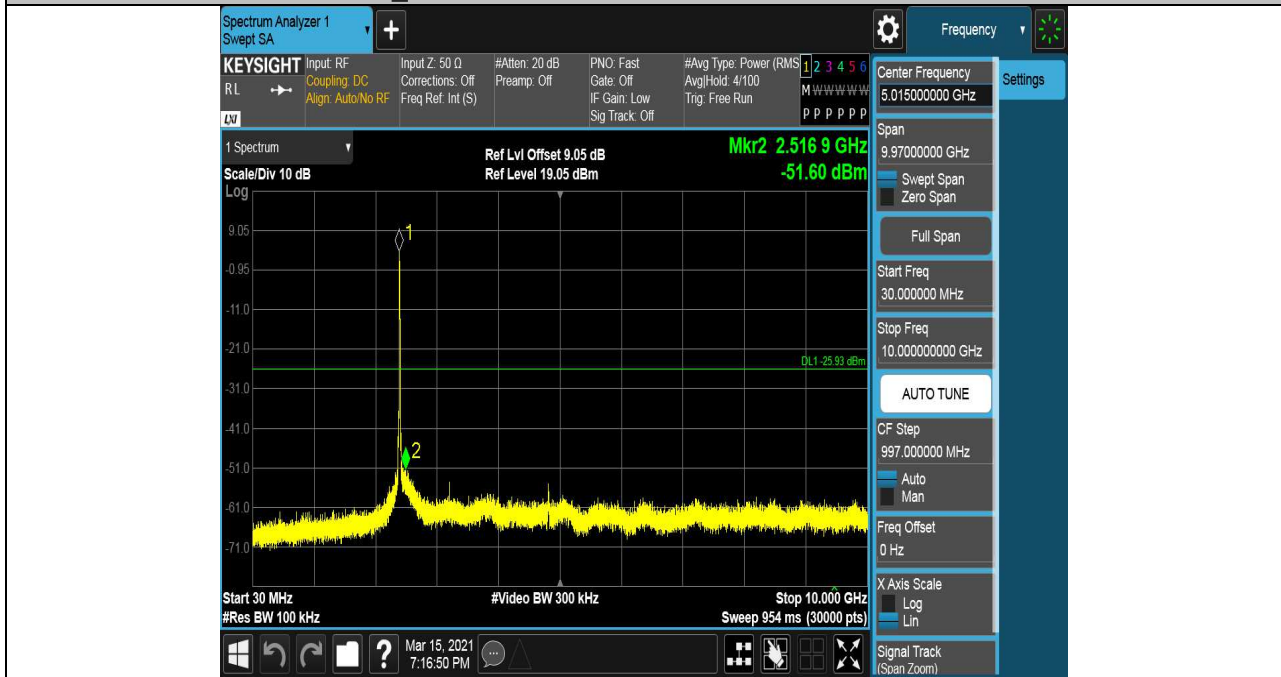

Pref test Plot

Puw test Plot

MCH SPURIOUS EMISSION_30MHz~10GHz

MCH SPURIOUS EMISSION_10GHz~26GHz

Test Mode	Channel	Verdict
11B	HCH	PASS

Pref test Plot

Puw test Plot

HCH SPURIOUS EMISSION_30MHz~10GHz

HCH SPURIOUS EMISSION_10GHz~26GHz

Test Mode	Channel	Verdict
11G	LCH	PASS

Pref test Plot

Puw test Plot

LCH SPURIOUS EMISSION_30MHz~10GHz

LCH SPURIOUS EMISSION_10GHz~26GHz

Test Mode	Channel	Verdict
11G	MCH	PASS

Pref test Plot

Puw test Plot

Test Mode	Channel	Verdict
11G	HCH	PASS

Pref test Plot

Test Mode	Channel	Verdict
11N HT20	LCH	PASS

Pref test Plot

Puw test Plot

LCH SPURIOUS EMISSION_30MHz~10GHz

LCH SPURIOUS EMISSION_10GHz~26GHz

Test Mode	Channel	Verdict
11N HT20	MCH	PASS

Pref test Plot

Puw test Plot

MCH SPURIOUS EMISSION_30MHz~10GHz

MCH SPURIOUS EMISSION_10GHz~26GHz

Test Mode	Channel	Verdict
11N HT20	HCH	PASS