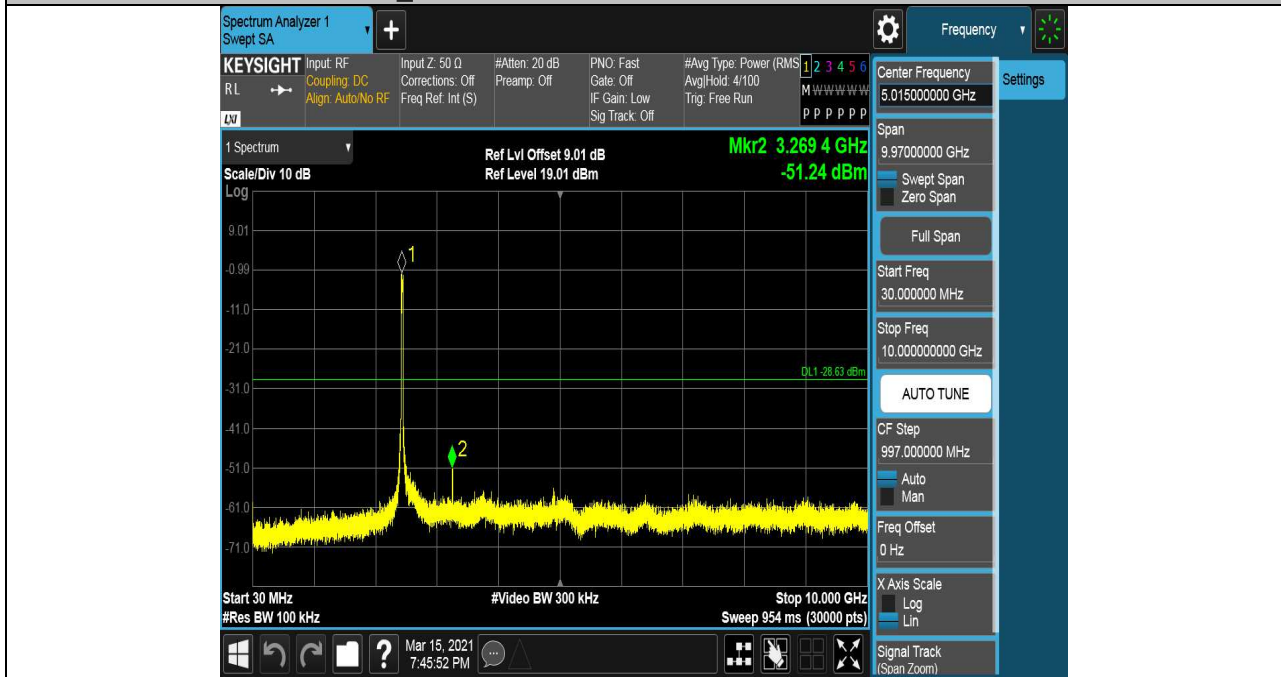

Pref test Plot

Puw test Plot

HCH SPURIOUS EMISSION_30MHz~10GHz

HCH SPURIOUS EMISSION_10GHz~26GHz

Test Mode	Channel	Verdict
11N HT40	LCH	PASS

Pref test Plot

Puw test Plot

MCH SPURIOUS EMISSION_30MHz~10GHz

MCH SPURIOUS EMISSION_10GHz~26GHz

Test Mode	Channel	Verdict
11N HT40	HCH	PASS

Pref test Plot

Puw test Plot

HCH SPURIOUS EMISSION_30MHz~10GHz

HCH SPURIOUS EMISSION_10GHz~26GHz