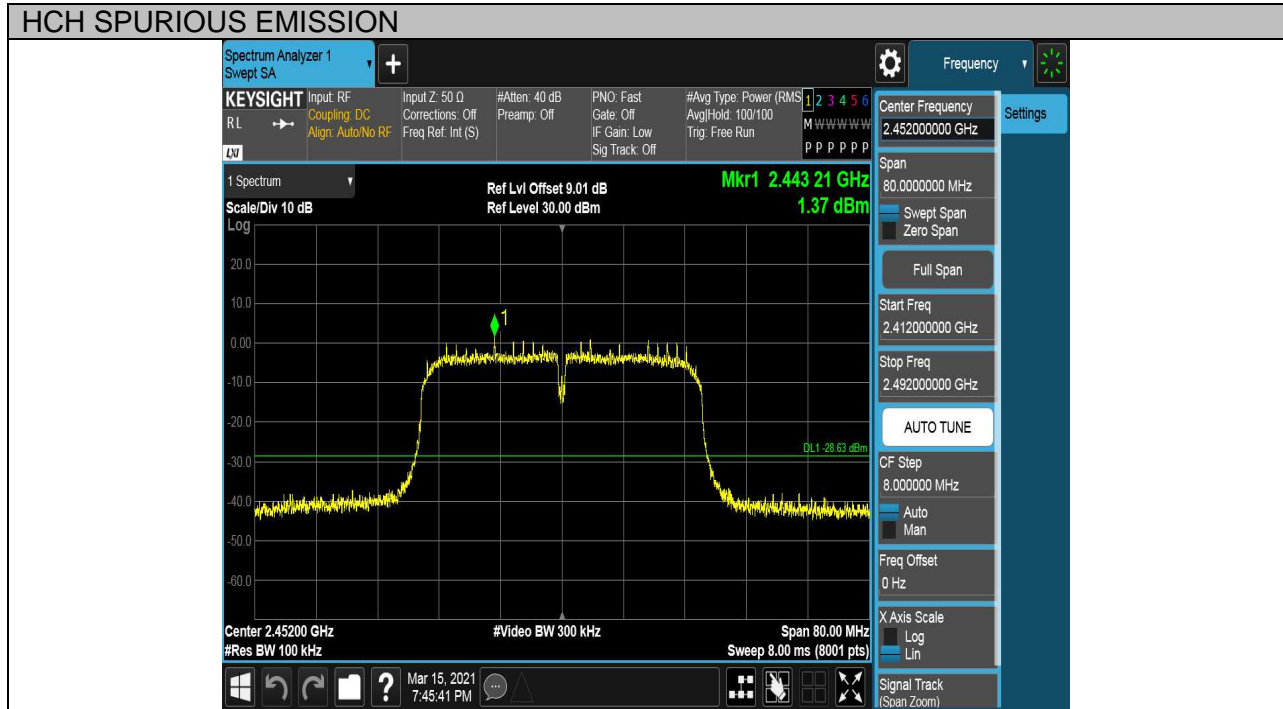

LCH SPURIOUS EMISSION_10GHz~26GHz

Test Mode	Channel	Verdict
11N HT20	MCH	PASS

Pref test Plot

Puw test Plot

MCH SPURIOUS EMISSION_30MHz~10GHz

MCH SPURIOUS EMISSION_10GHz~26GHz

Test Mode	Channel	Verdict
11N HT20	HCH	PASS

Pref test Plot

Puw test Plot

HCH SPURIOUS EMISSION_30MHz~10GHz

HCH SPURIOUS EMISSION_10GHz~26GHz

Test Mode	Channel	Verdict
11N HT40	LCH	PASS

Pref test Plot

Puw test Plot

MCH SPURIOUS EMISSION_30MHz~10GHz

MCH SPURIOUS EMISSION_10GHz~26GHz

Test Mode	Channel	Verdict
11N HT40	HCH	PASS

Pref test Plot

Puw test Plot

HCH SPURIOUS EMISSION_30MHz~10GHz

HCH SPURIOUS EMISSION_10GHz~26GHz