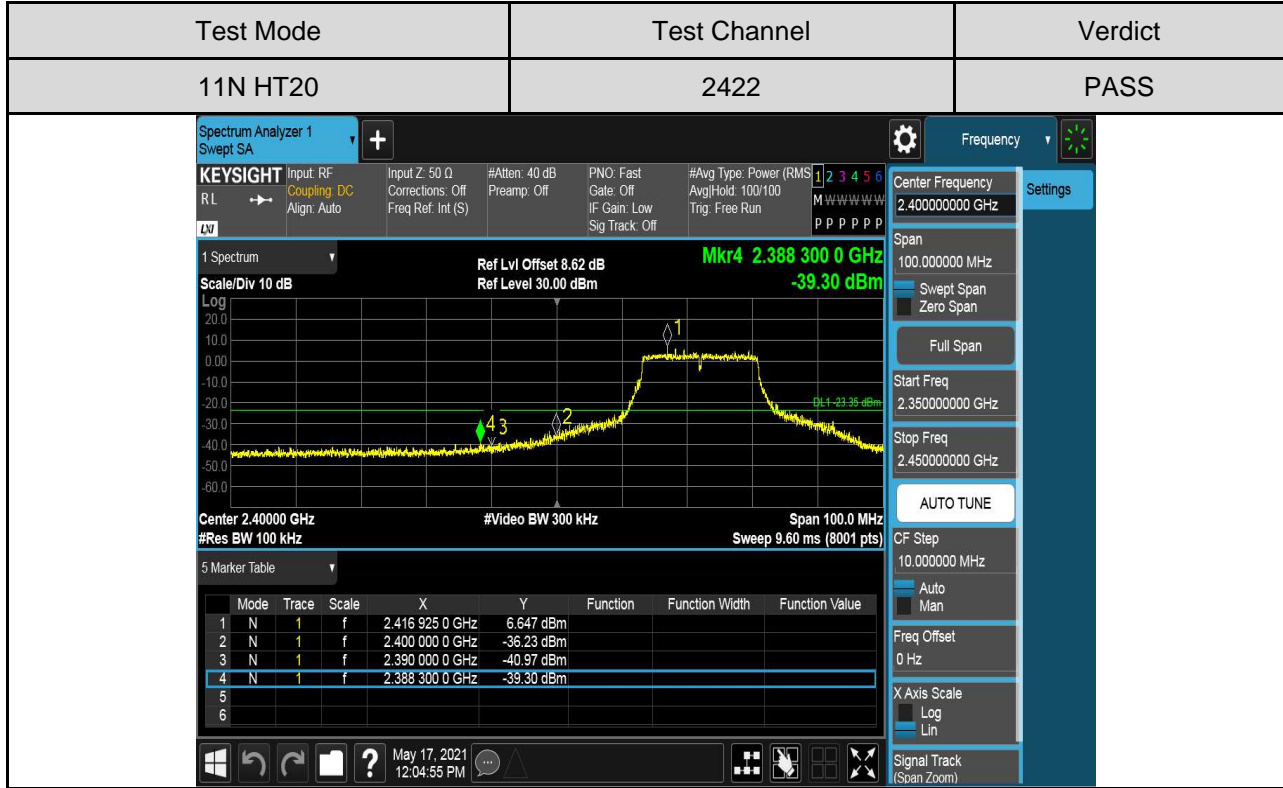

For Additions Testing Part:

Part II :Conducted Emission

Test Result Table

For Normal Testing Part:

Test Mode	Test Antenna	Channel	Pref(dBm)	Puw(dBm)	Verdict
11B	Antenna 1	LCH	10.59	<Limit	PASS
		MCH	10.95	<Limit	PASS
		HCH	10.89	<Limit	PASS
11G	Antenna 1	LCH	4.07	<Limit	PASS
		MCH	7.39	<Limit	PASS
		HCH	4.52	<Limit	PASS
11N HT20	Antenna 1	LCH	3.38	<Limit	PASS
		MCH	6.93	<Limit	PASS
		HCH	3.77	<Limit	PASS
11N HT40	Antenna 1	LCH	-0.02	<Limit	PASS
		MCH	3.39	<Limit	PASS
		HCH	1.37	<Limit	PASS

For Additions Testing Part:

Test Mode	Test Antenna	Channel	Pref(dBm)	Puw(dBm)	Verdict
11G	Antenna 1	2422	7.77	<Limit	PASS
		2452	7.96	<Limit	PASS
11N HT20	Antenna 1	2422	7.12	<Limit	PASS
		2452	7.79	<Limit	PASS
11N HT40	Antenna 1	2432	3.92	<Limit	PASS
		2442	3.95	<Limit	PASS

Test Plots

For Normal Testing Part:

Test Mode	Channel	Verdict
11B	LCH	PASS

Pref test Plot

Puw test Plot

LCH SPURIOUS EMISSION_30MHz~10GHz

LCH SPURIOUS EMISSION_10GHz~26GHz

Test Mode	Channel	Verdict
11B	MCH	PASS

Pref test Plot

Puw test Plot

MCH SPURIOUS EMISSION_30MHz~10GHz

MCH SPURIOUS EMISSION_10GHz~26GHz

Test Mode	Channel	Verdict
11B	HCH	PASS

Pref test Plot

Puw test Plot

HCH SPURIOUS EMISSION_30MHz~10GHz