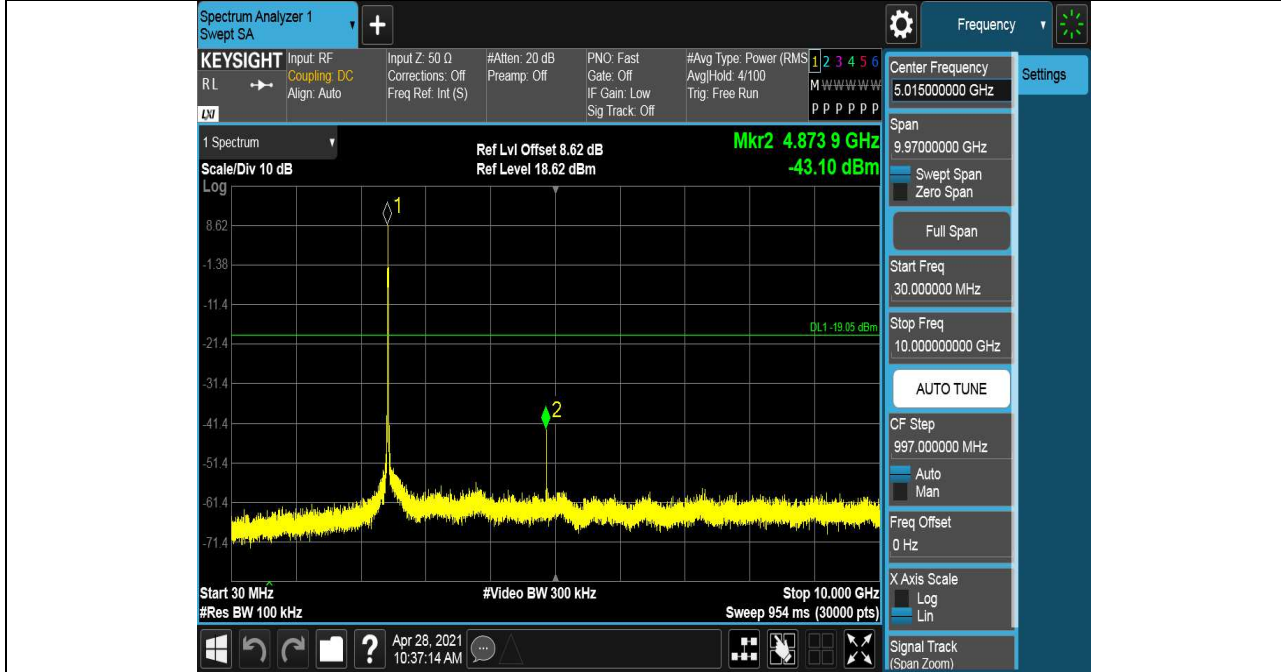

Test Plots

For Normal Testing Part:

Test Mode	Channel	Verdict
11B	LCH	PASS

Pref test Plot

Puw test Plot

LCH SPURIOUS EMISSION_30MHz~10GHz

LCH SPURIOUS EMISSION_10GHz~26GHz

Test Mode	Channel	Verdict
11B	MCH	PASS

Pref test Plot

Puw test Plot

MCH SPURIOUS EMISSION_30MHz~10GHz

MCH SPURIOUS EMISSION_10GHz~26GHz

Test Mode	Channel	Verdict
11B	HCH	PASS

Pref test Plot

Puw test Plot

HCH SPURIOUS EMISSION_30MHz~10GHz

HCH SPURIOUS EMISSION_10GHz~26GHz

Test Mode	Channel	Verdict
11G	LCH	PASS

Pref test Plot

Puw test Plot

LCH SPURIOUS EMISSION_30MHz~10GHz

LCH SPURIOUS EMISSION_10GHz~26GHz

Test Mode	Channel	Verdict
11G	MCH	PASS