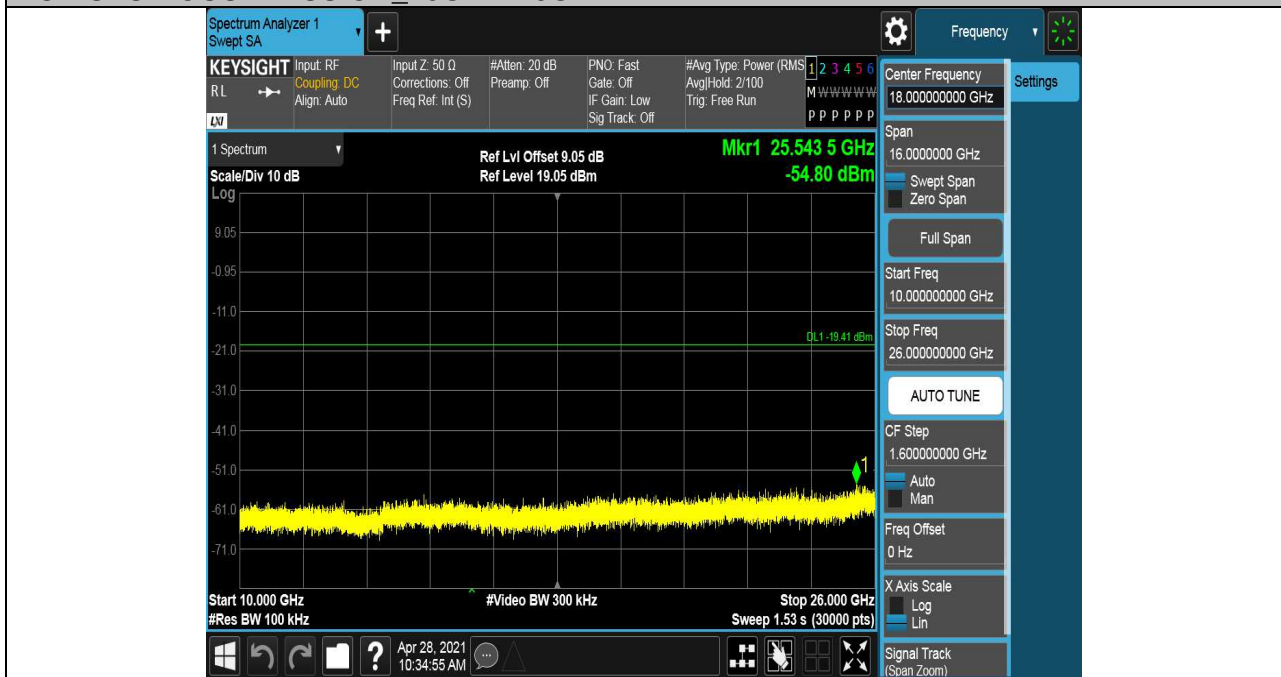

Test Plots

For Normal Testing Part:

Test Mode	Channel	Verdict
11B	LCH	PASS

Pref test Plot

Puw test Plot

LCH SPURIOUS EMISSION_30MHz~10GHz

LCH SPURIOUS EMISSION_10GHz~26GHz

Test Mode	Channel	Verdict
11B	MCH	PASS

Pref test Plot

Puw test Plot

MCH SPURIOUS EMISSION_30MHz~10GHz

MCH SPURIOUS EMISSION_10GHz~26GHz

Test Mode	Channel	Verdict
11B	HCH	PASS

Pref test Plot

Puw test Plot

HCH SPURIOUS EMISSION_30MHz~10GHz

HCH SPURIOUS EMISSION_10GHz~26GHz

Test Mode	Channel	Verdict
11G	LCH	PASS

Pref test Plot

Puw test Plot

LCH SPURIOUS EMISSION_30MHz~10GHz

LCH SPURIOUS EMISSION_10GHz~26GHz

Test Mode	Channel	Verdict
11G	MCH	PASS