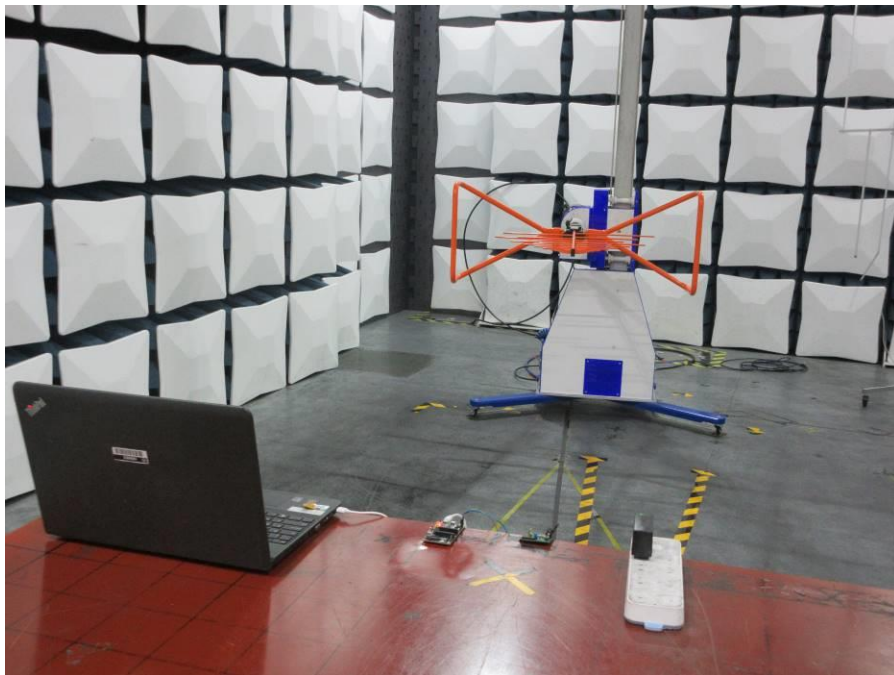

# **Setup Photographs**

RADIATED RF MEASUREMENT SETUP (9KHz ~ 30 MHz)

RADIATED RF MEASUREMENT SETUP (30MHz ~ 1 GHz)

RADIATED RF MEASUREMENT SETUP (ABOVE 1 GHz- X axis)

RADIATED RF MEASUREMENT SETUP (ABOVE 1 GHz- Y axis)

RADIATED RF MEASUREMENT SETUP (ABOVE 1 GHz- Z axis)

RADIATED RF MEASUREMENT SETUP (CLOSE SHOT)