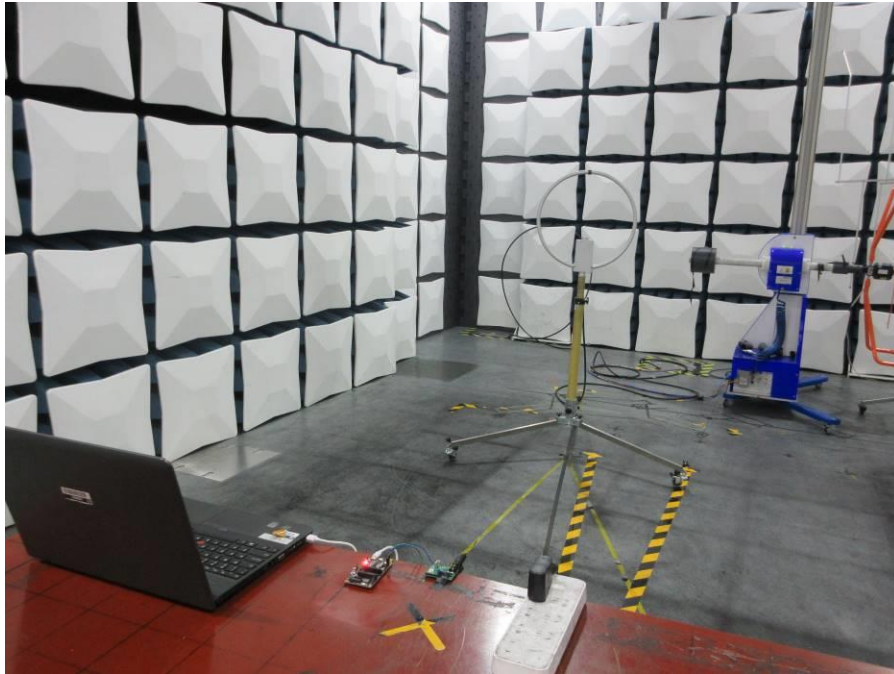

# **Setup Photographs**

RADIATED RF MEASUREMENT SETUP (9KHz ~ 30 MHz)

RADIATED RF MEASUREMENT SETUP (30MHz ~ 1 GHz)

RADIATED RF MEASUREMENT SETUP (ABOVE 1 GHz- X axis)

RADIATED RF MEASUREMENT SETUP (ABOVE 1 GHz- Y axis)

RADIATED RF MEASUREMENT SETUP (ABOVE 1 GHz- Z axis)

RADIATED RF MEASUREMENT SETUP (CLOSE SHOT)