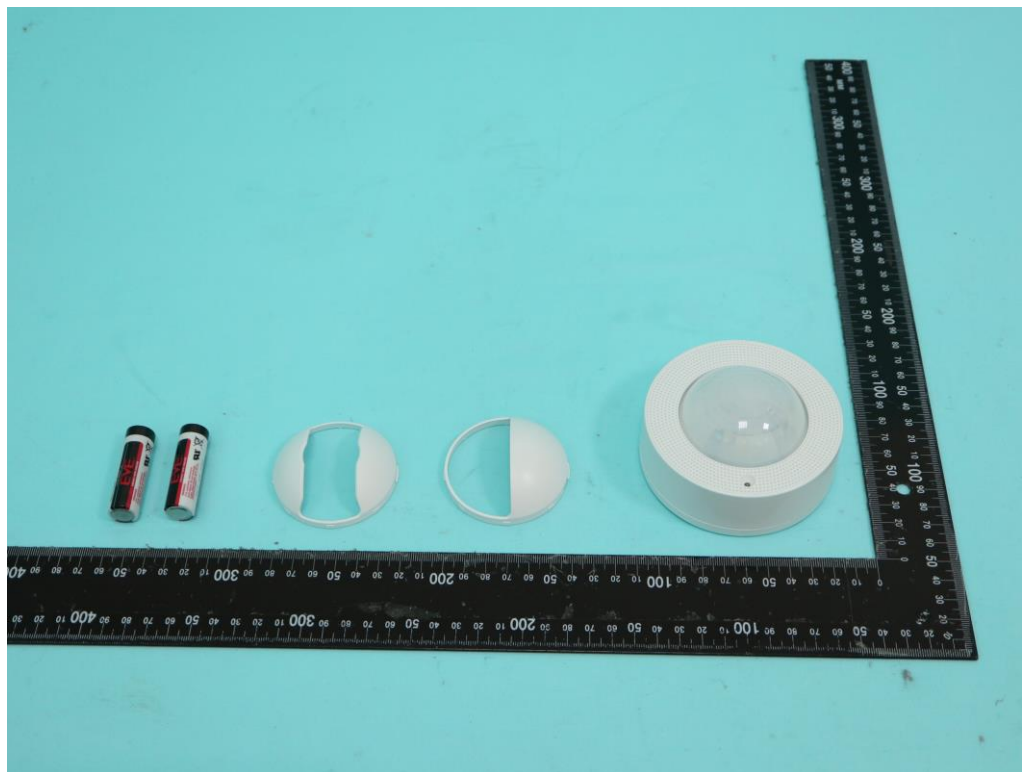

LCN3110

**Lens hood  
(HEMISPHERE)**

Lens hood  
(AISEL)

LCN3120

Lens hood  
(HEMISPHERE)

Lens hood  
(AISEL)

—THE END—