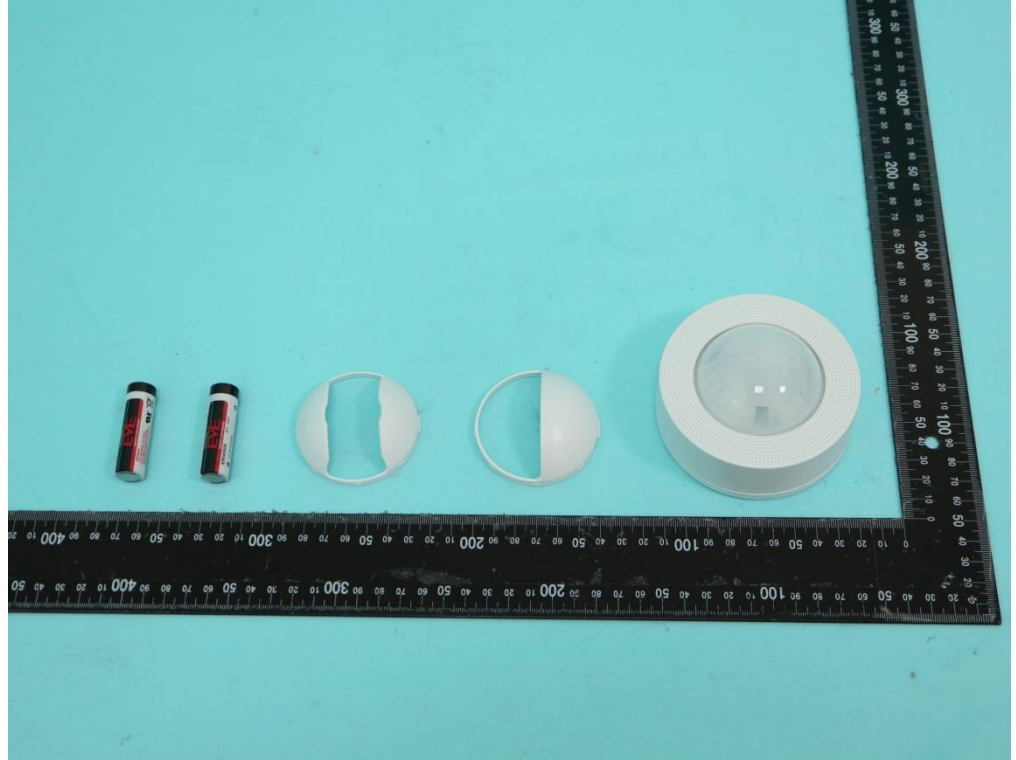

LCN3110

**Lens hood  
(HEMISPHERE)**

Lens hood  
(AISEL)

LCN3120

Lens hood  
(HEMISPHERE)

Lens hood  
(AISEL)

—THE END—