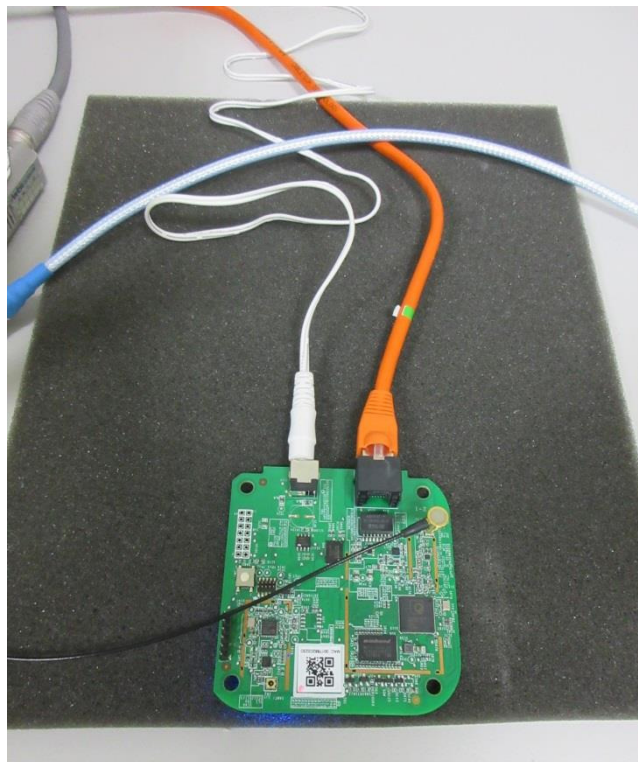

## 1. Photographs of AC Conducted Emissions Test Configuration

Front view

Rear view

**Side view**

## 2. Photographs of RF Conducted Emissions Test Configuration

Front view

EUT close up photo

### 3. Photographs of Radiated Emissions Test Configuration For Radiated Emissions 9kHz~30MHz

Front view

Rear view

**For Radiated Emissions 30MHz~1GHz**

**Front view**

**Rear view**

**For Radiated Emissions Above 1GHz**