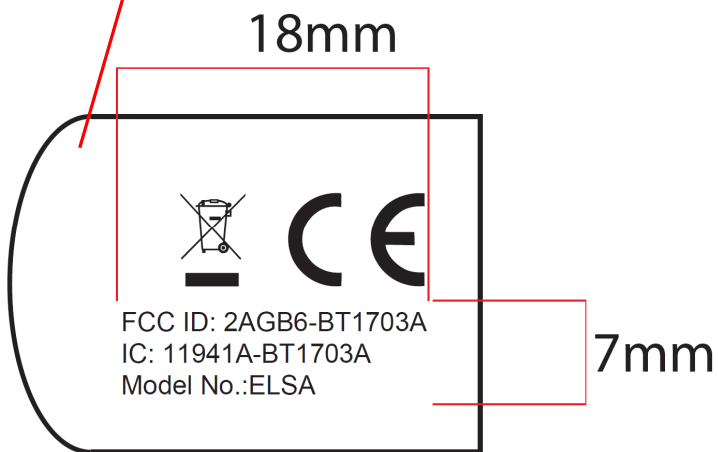

Label Artwork and Location

Label on the right of headset