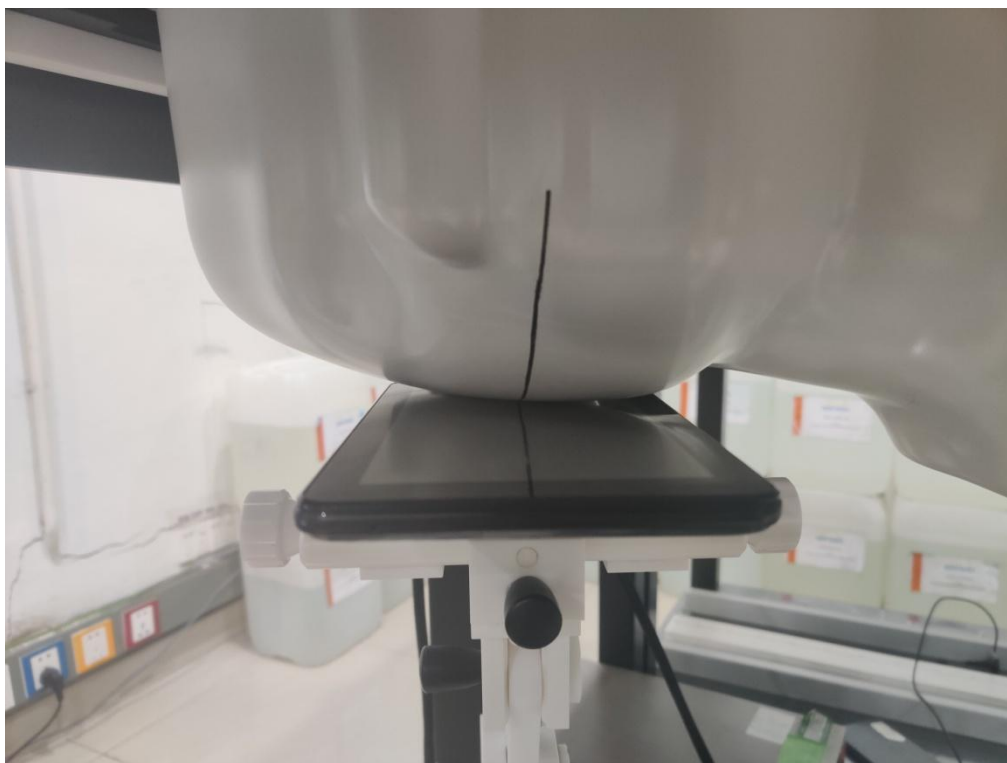

## X7 \_SAR Setup photo

Right Touch

Right Tilt

Left Touch

Left Tilt

Body Back side(separation distance is 0mm)

Right Edge(separation distance is 0mm)

Top Edge(separation distance is 10mm)

Bottom Edge(separation distance is 10mm)