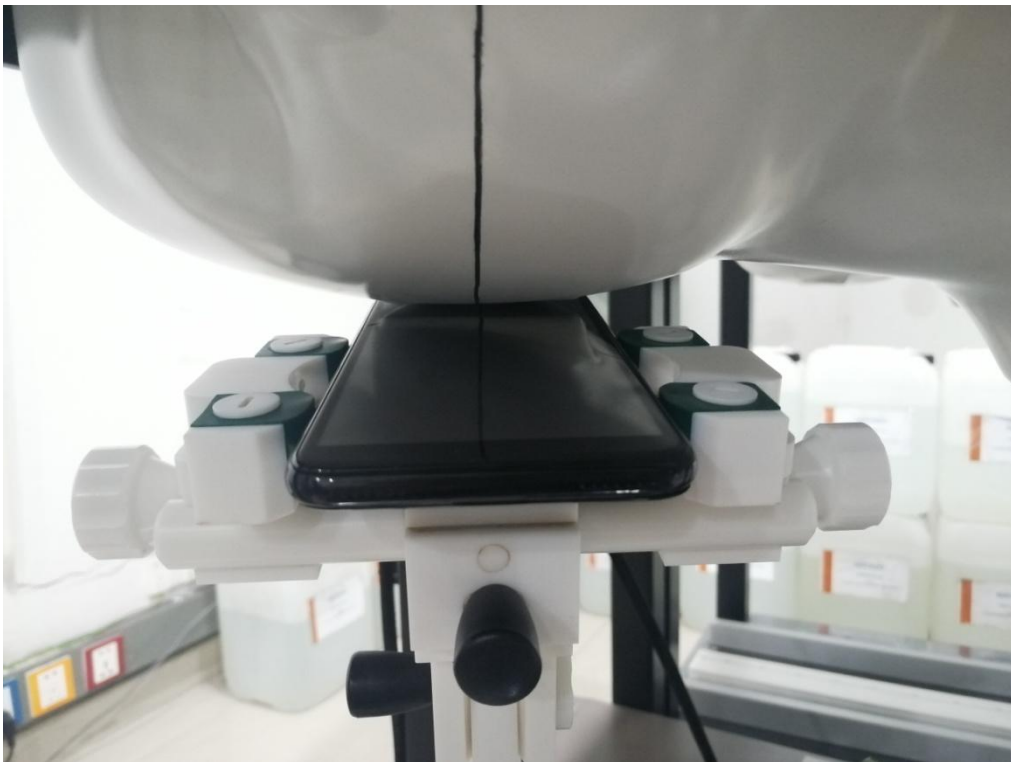

2AGAK-X6 _SAR Setup photo

Right Touch

Right Tilt

Left Touch

Left Tilt

Body Front side(separation distance is 10mm)

Body Back side(separation distance is 10mm)

Body left side(separation distance is 10mm)

Body right side(separation distance is 10mm)

Body top side(separation distance is 10mm)

Body Bottom side(separation distance is 10mm)