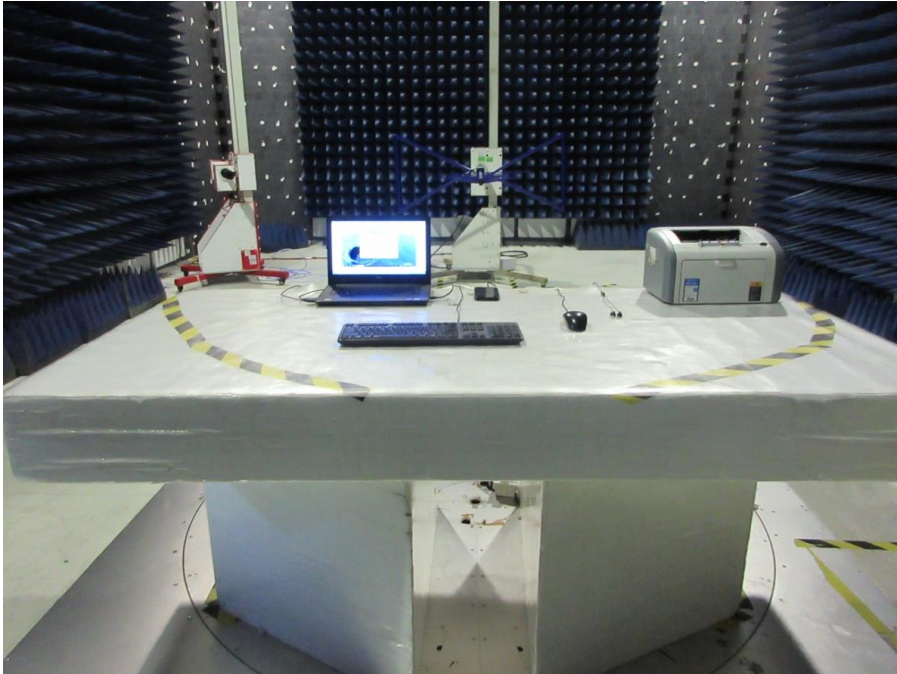

## X6\_JBP Setup photo

Radiated Measurement Photos

30MHz- 1GHz

Above 1GHz

## Conducted Measurement Photos