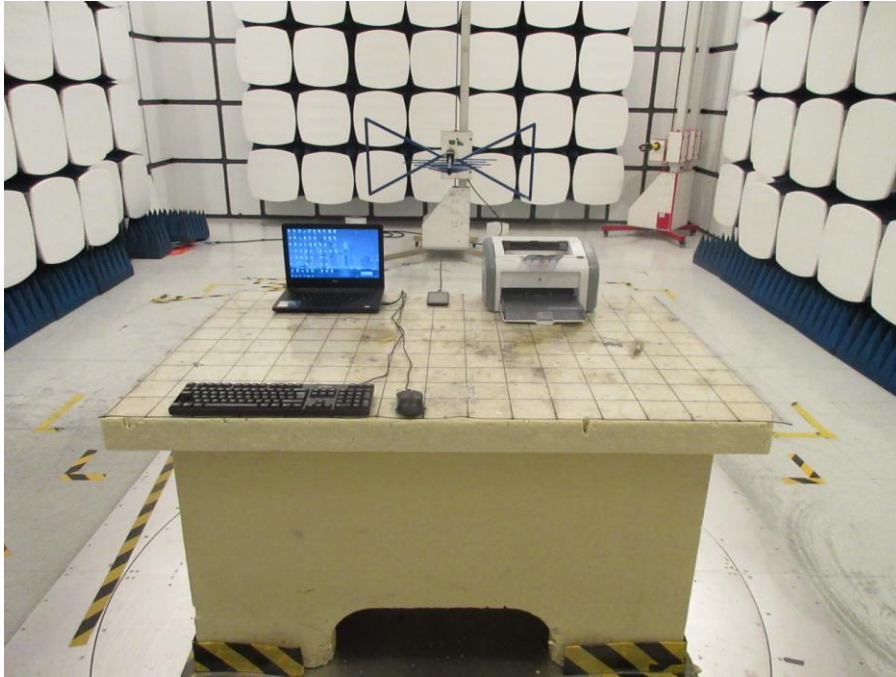

S5LS _JBP Setup photo

Radiated Measurement Photos

30MHz- 1GHz

Above 1GHz

Conducted Measurement Photos

Conducted Measurement Photos