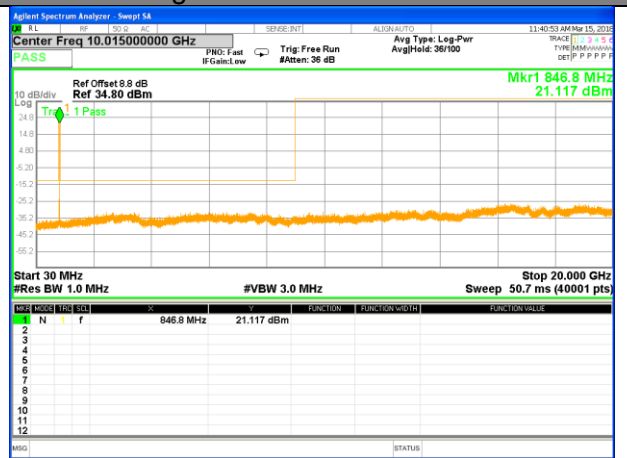

Highest Channel / 16QAM

LTE BAND 5

LTE BAND 5 / 3MHz /Emission

Lowest Channel / QPSK

Lowest Channel / 16QAM

Middle Channel / QPSK

Middle Channel / 16QAM

Highest Channel / QPSK

Highest Channel / 16QAM

LTE BAND 5

LTE BAND 5 / 5MHz /Emission

Lowest Channel / QPSK

Lowest Channel / 16QAM

Middle Channel / QPSK

Middle Channel / 16QAM

Highest Channel / QPSK

Highest Channel / 16QAM

LTE BAND 5

LTE BAND 5 / 10MHz /Emission

Lowest Channel / QPSK

Lowest Channel / 16QAM

Middle Channel / QPSK

Middle Channel / 16QAM

Highest Channel / QPSK