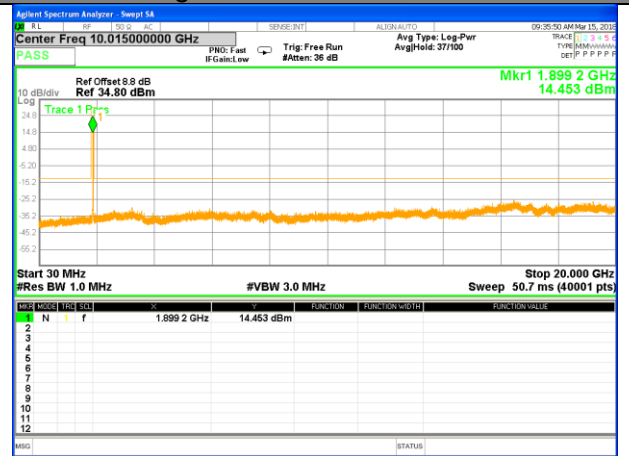

Highest Channel / 16QAM

LTE BAND 2

LTE Band 2 / 10MHz /Emission

Lowest Channel / QPSK

Lowest Channel / 16QAM

Middle Channel / QPSK

Middle Channel / 16QAM

Highest Channel / QPSK

Highest Channel / 16QAM

LTE BAND 2

LTE Band 2 / 15MHz /Emission

Lowest Channel / QPSK

Lowest Channel / 16QAM

Middle Channel / QPSK

Middle Channel / 16QAM

Highest Channel / QPSK

Highest Channel / 16QAM

LTE BAND 2

LTE Band 2 / 20MHz /Emission

Lowest Channel / QPSK

Lowest Channel / 16QAM

Middle Channel / QPSK

Middle Channel / 16QAM

Highest Channel / QPSK

Highest Channel / 16QAM

LTE BAND 4

LTE Band 4 / 1.4MHz /Emission

Lowest Channel / QPSK

Lowest Channel / 16QAM

Middle Channel / QPSK

Middle Channel / 16QAM

Highest Channel / QPSK