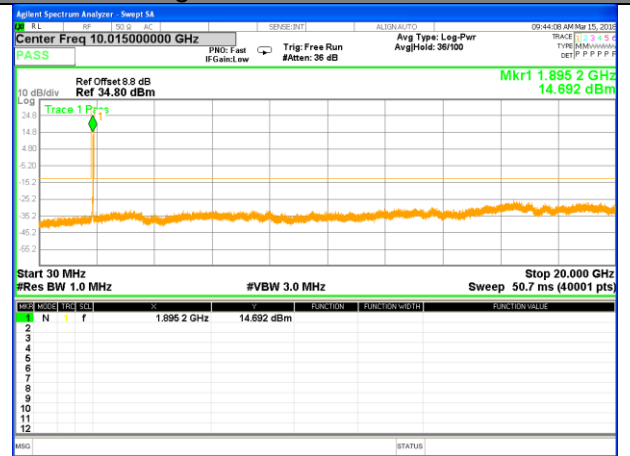

Highest Channel / 16QAM

LTE BAND 2

LTE Band 2 / 15MHz /Emission

Lowest Channel / QPSK

Lowest Channel / 16QAM

Middle Channel / QPSK

Middle Channel / 16QAM

Highest Channel / QPSK

Highest Channel / 16QAM

LTE BAND 2

LTE Band 2 / 20MHz /Emission

Lowest Channel / QPSK

Lowest Channel / 16QAM

Middle Channel / QPSK

Middle Channel / 16QAM

Highest Channel / QPSK

Highest Channel / 16QAM

LTE BAND 4

LTE Band 4 / 1.4MHz /Emission

Lowest Channel / QPSK

Lowest Channel / 16QAM

Middle Channel / QPSK

Middle Channel / 16QAM

Highest Channel / QPSK