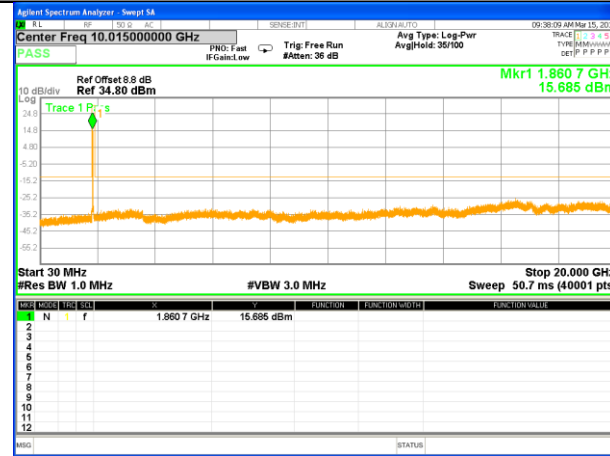

Highest Channel / 16QAM

LTE BAND 2

LTE Band 2 / 10MHz /Emission

Lowest Channel / QPSK

Lowest Channel / 16QAM

Middle Channel / QPSK

Middle Channel / 16QAM

Highest Channel / QPSK

Highest Channel / 16QAM

LTE BAND 2

LTE Band 2 / 15MHz /Emission

Lowest Channel / QPSK

Lowest Channel / 16QAM

Middle Channel / QPSK

Middle Channel / 16QAM

Highest Channel / QPSK

Highest Channel / 16QAM

LTE BAND 2

LTE Band 2 / 20MHz /Emission

Lowest Channel / QPSK

Lowest Channel / 16QAM

Middle Channel / QPSK

Middle Channel / 16QAM

Highest Channel / QPSK

Highest Channel / 16QAM

LTE BAND 4

LTE Band 4 / 1.4MHz /Emission

Lowest Channel / QPSK

Lowest Channel / 16QAM

Middle Channel / QPSK

Middle Channel / 16QAM

Highest Channel / QPSK