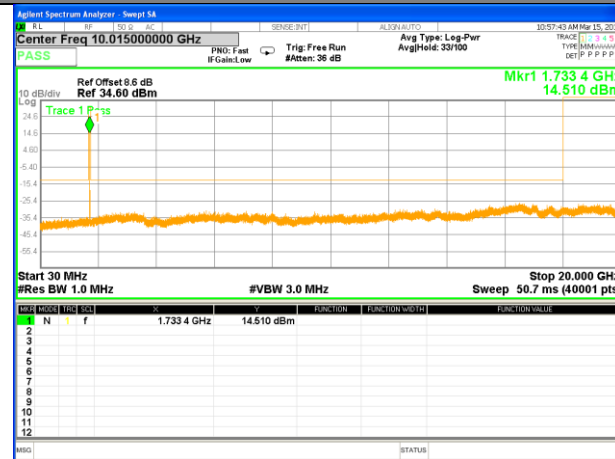

Highest Channel / 16QAM

LTE BAND 4

LTE Band 4 / 3MHz /Emission

Lowest Channel / QPSK

Lowest Channel / 16QAM

Middle Channel / QPSK

Middle Channel / 16QAM

Highest Channel / QPSK

Highest Channel / 16QAM

LTE BAND 4

LTE Band 4 / 5MHz /Emission

Lowest Channel / QPSK

Lowest Channel / 16QAM

Middle Channel / QPSK

Middle Channel / 16QAM

Highest Channel / QPSK

Highest Channel / 16QAM

LTE BAND 4

LTE Band 4 / 10MHz /Emission

Lowest Channel / QPSK

Lowest Channel / 16QAM

Middle Channel / QPSK

Middle Channel / 16QAM

Highest Channel / QPSK