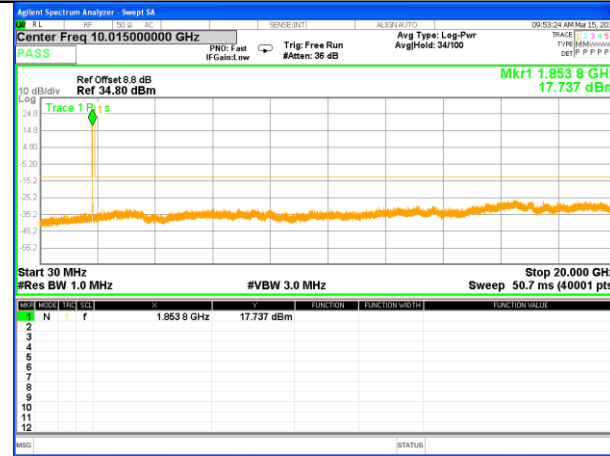

Highest Channel / 16QAM

LTE BAND 2

LTE Band 2 / 3MHz /Emission

Lowest Channel / QPSK

Lowest Channel / 16QAM

Middle Channel / QPSK

Middle Channel / 16QAM

Highest Channel / QPSK

Highest Channel / 16QAM

LTE BAND 2

LTE Band 2 / 5MHz /Emission

Lowest Channel / QPSK

Lowest Channel / 16QAM

Middle Channel / QPSK

Middle Channel / 16QAM

Highest Channel / QPSK

Highest Channel / 16QAM

LTE BAND 2

LTE Band 2 / 10MHz /Emission

Lowest Channel / QPSK

Lowest Channel / 16QAM

Middle Channel / QPSK

Middle Channel / 16QAM

Highest Channel / QPSK

Highest Channel / 16QAM

LTE BAND 2

LTE Band 2 / 15MHz /Emission

Lowest Channel / QPSK

Lowest Channel / 16QAM

Middle Channel / QPSK

Middle Channel / 16QAM

Highest Channel / QPSK