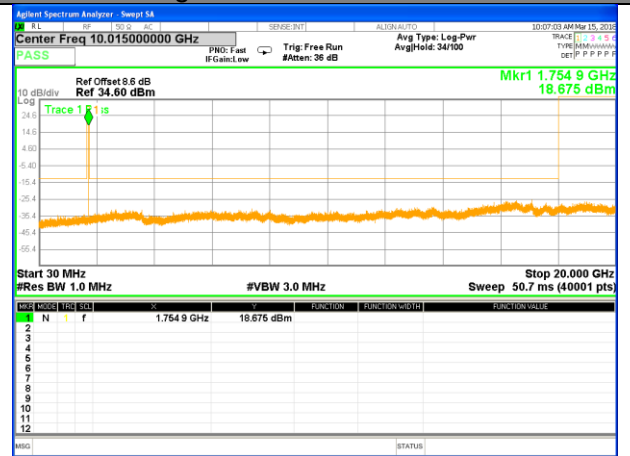

Highest Channel / 16QAM

LTE BAND 2

LTE Band 2 / 20MHz /Emission

Lowest Channel / QPSK

Lowest Channel / 16QAM

Middle Channel / QPSK

Middle Channel / 16QAM

Highest Channel / QPSK

Highest Channel / 16QAM

LTE BAND 4

LTE Band 4 / 1.4MHz /Emission

Lowest Channel / QPSK

Lowest Channel / 16QAM

Middle Channel / QPSK

Middle Channel / 16QAM

Highest Channel / QPSK

Highest Channel / 16QAM

LTE BAND 4

LTE Band 4 / 3MHz /Emission

Lowest Channel / QPSK

Lowest Channel / 16QAM

Middle Channel / QPSK

Middle Channel / 16QAM

Highest Channel / QPSK