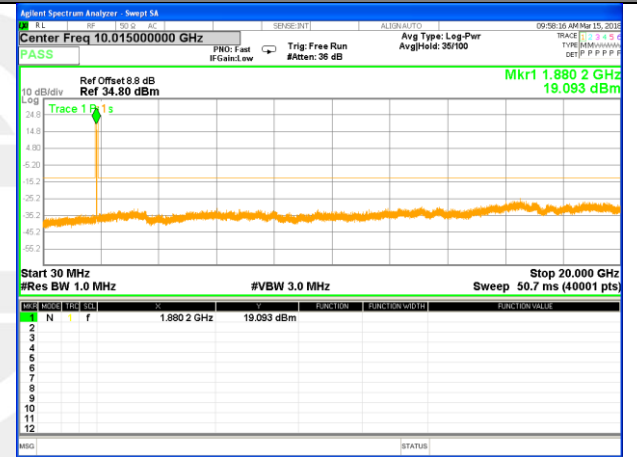

Highest Channel / 16QAM

LTE BAND 2

LTE Band 2 / 3MHz /Emission

Lowest Channel / QPSK

Lowest Channel / 16QAM

Middle Channel / QPSK

Middle Channel / 16QAM

Highest Channel / QPSK

Highest Channel / 16QAM

LTE BAND 2

LTE Band 2 / 5MHz /Emission

Lowest Channel / QPSK

Lowest Channel / 16QAM

Middle Channel / QPSK

Middle Channel / 16QAM

Highest Channel / QPSK

Highest Channel / 16QAM

LTE BAND 2

LTE Band 2 / 10MHz /Emission

Lowest Channel / QPSK

Lowest Channel / 16QAM

Middle Channel / QPSK

Middle Channel / 16QAM

Highest Channel / QPSK

Highest Channel / 16QAM

LTE BAND 2

LTE Band 2 / 15MHz /Emission

Lowest Channel / QPSK

Lowest Channel / 16QAM

Middle Channel / QPSK

Middle Channel / 16QAM

Highest Channel / QPSK