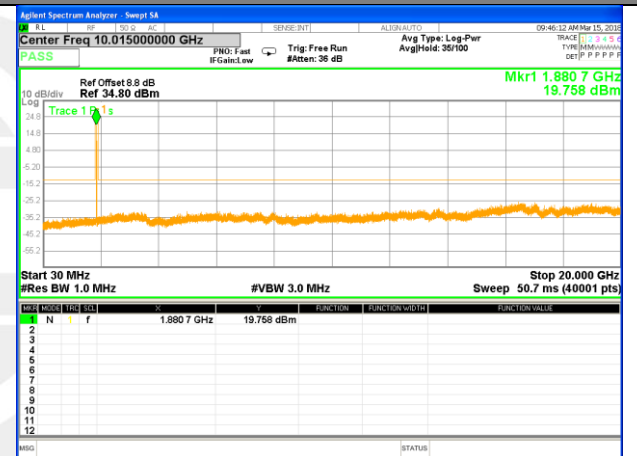

CONDUCTED SPURIOUS EMISSION

LTE BAND 2

LTE Band 2 / 1.4MHz /Emission

Lowest Channel / QPSK

Lowest Channel / 16QAM

Middle Channel / QPSK

Middle Channel / 16QAM

Highest Channel / QPSK

Highest Channel / 16QAM

LTE BAND 2

LTE Band 2 / 3MHz /Emission

Lowest Channel / QPSK

Lowest Channel / 16QAM

Middle Channel / QPSK

Middle Channel / 16QAM

Highest Channel / QPSK

Highest Channel / 16QAM

LTE BAND 2

LTE Band 2 / 5MHz /Emission

Lowest Channel / QPSK

Lowest Channel / 16QAM

Middle Channel / QPSK

Middle Channel / 16QAM

Highest Channel / QPSK

Highest Channel / 16QAM

LTE BAND 2

LTE Band 2 / 10MHz /Emission

Lowest Channel / QPSK

Lowest Channel / 16QAM

Middle Channel / QPSK

Middle Channel / 16QAM

Highest Channel / QPSK