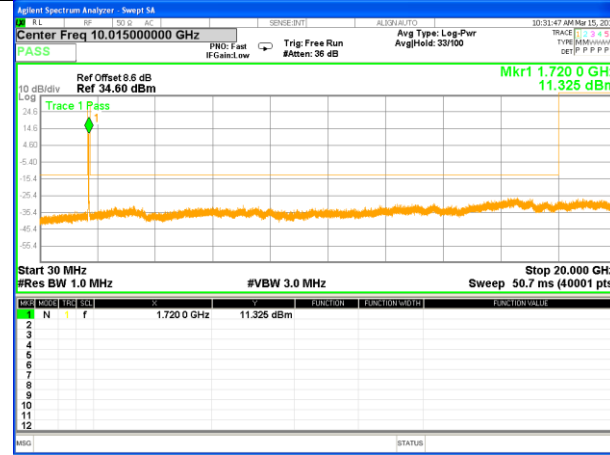

Highest Channel / 16QAM

LTE BAND 4

LTE Band 4 / 15MHz /Emission

Lowest Channel / QPSK

Lowest Channel / 16QAM

Middle Channel / QPSK

Middle Channel / 16QAM

Highest Channel / QPSK

Highest Channel / 16QAM

LTE BAND 4

LTE Band 4 / 20MHz /Emission

Lowest Channel / QPSK

Lowest Channel / 16QAM

Middle Channel / QPSK

Middle Channel / 16QAM

Highest Channel / QPSK

Highest Channel / 16QAM

LTE BAND 5

LTE BAND 5 / 1.4MHz /Emission

Lowest Channel / QPSK

Lowest Channel / 16QAM

Middle Channel / QPSK

Middle Channel / 16QAM

Highest Channel / QPSK