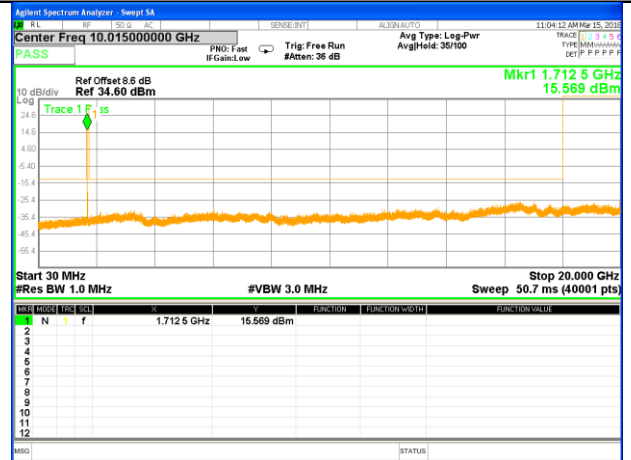

Highest Channel / 16QAM

LTE BAND 4

LTE Band 4 / 3MHz /Emission

Lowest Channel / QPSK

Lowest Channel / 16QAM

Middle Channel / QPSK

Middle Channel / 16QAM

Highest Channel / QPSK

Highest Channel / 16QAM

LTE BAND 4

LTE Band 4 / 5MHz /Emission

Lowest Channel / QPSK

Lowest Channel / 16QAM

Middle Channel / QPSK

Middle Channel / 16QAM

Highest Channel / QPSK

Highest Channel / 16QAM

LTE BAND 4

LTE Band 4 / 10MHz /Emission

Lowest Channel / QPSK

Lowest Channel / 16QAM

Middle Channel / QPSK

Middle Channel / 16QAM

Highest Channel / QPSK