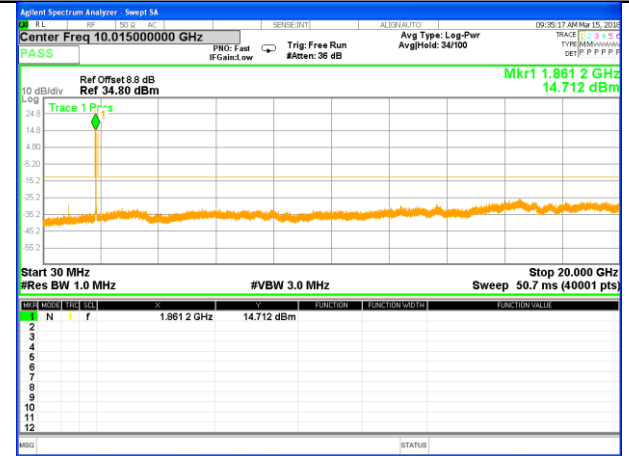

Highest Channel / 16QAM

LTE BAND 2

LTE Band 2 / 10MHz /Emission

Lowest Channel / QPSK

Lowest Channel / 16QAM

Middle Channel / QPSK

Middle Channel / 16QAM

Highest Channel / QPSK

Highest Channel / 16QAM

LTE BAND 2

LTE Band 2 / 15MHz /Emission

Lowest Channel / QPSK

Lowest Channel / 16QAM

Middle Channel / QPSK

Middle Channel / 16QAM

Highest Channel / QPSK

Highest Channel / 16QAM

LTE BAND 2

LTE Band 2 / 20MHz /Emission

Lowest Channel / QPSK

Lowest Channel / 16QAM

Middle Channel / QPSK

Middle Channel / 16QAM

Highest Channel / QPSK

Highest Channel / 16QAM

LTE BAND 4

LTE Band 4 / 1.4MHz /Emission

Lowest Channel / QPSK

Lowest Channel / 16QAM

Middle Channel / QPSK

Middle Channel / 16QAM

Highest Channel / QPSK