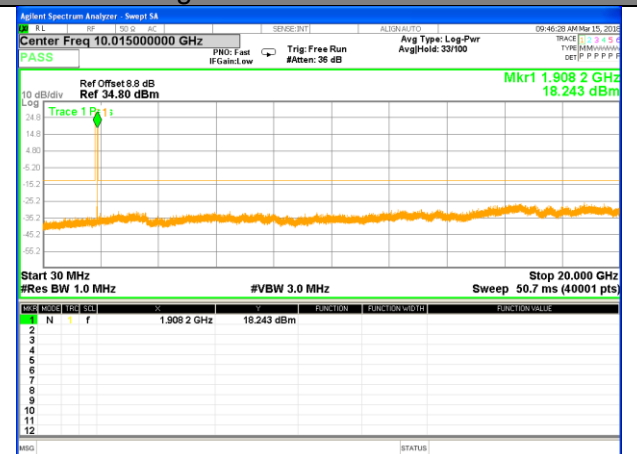

CONDUCTED SPURIOUS EMISSION

LTE BAND 2

LTE Band 2 / 1.4MHz /Emission

Lowest Channel / QPSK

Lowest Channel / 16QAM

Middle Channel / QPSK

Middle Channel / 16QAM

Highest Channel / QPSK

Highest Channel / 16QAM

LTE BAND 2

LTE Band 2 / 3MHz /Emission

Lowest Channel / QPSK

Lowest Channel / 16QAM

Middle Channel / QPSK

Middle Channel / 16QAM

Highest Channel / QPSK

Highest Channel / 16QAM

LTE BAND 2

LTE Band 2 / 5MHz /Emission

Lowest Channel / QPSK

Lowest Channel / 16QAM

Middle Channel / QPSK

Middle Channel / 16QAM

Highest Channel / QPSK

Highest Channel / 16QAM

LTE BAND 2

LTE Band 2 / 10MHz /Emission

Lowest Channel / QPSK

Lowest Channel / 16QAM

Middle Channel / QPSK

Middle Channel / 16QAM

Highest Channel / QPSK