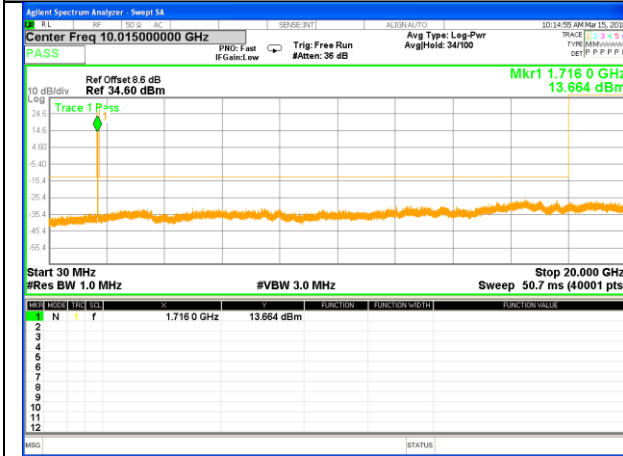

Highest Channel / 16QAM

LTE BAND 4

LTE Band 4 / 5MHz /Emission

Lowest Channel / QPSK

Lowest Channel / 16QAM

Middle Channel / QPSK

Middle Channel / 16QAM

Highest Channel / QPSK

Highest Channel / 16QAM

LTE BAND 4

LTE Band 4 / 10MHz /Emission

Lowest Channel / QPSK

Lowest Channel / 16QAM

Middle Channel / QPSK

Middle Channel / 16QAM

Highest Channel / QPSK

Highest Channel / 16QAM

LTE BAND 4

LTE Band 4 / 15MHz /Emission

Lowest Channel / QPSK

Lowest Channel / 16QAM

Middle Channel / QPSK

Middle Channel / 16QAM

Highest Channel / QPSK