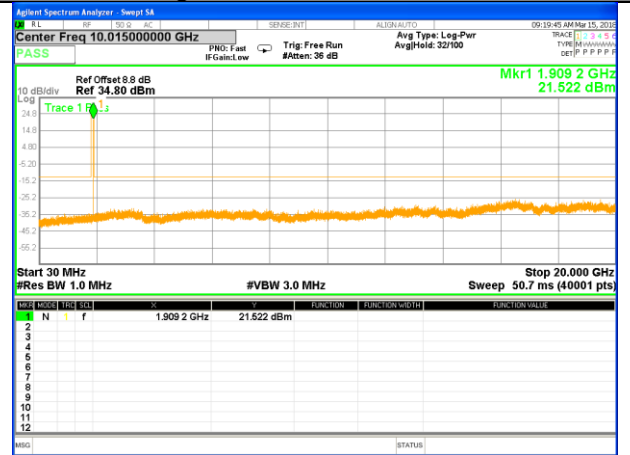

CONDUCTED SPURIOUS EMISSION

LTE BAND 2

LTE Band 2 / 1.4MHz /Emission

Lowest Channel / QPSK

Lowest Channel / 16QAM

Middle Channel / QPSK

Middle Channel / 16QAM

Highest Channel / QPSK

Highest Channel / 16QAM

LTE BAND 2

LTE Band 2 / 3MHz /Emission

Lowest Channel / QPSK

Lowest Channel / 16QAM

Middle Channel / QPSK

Middle Channel / 16QAM

Highest Channel / QPSK

Highest Channel / 16QAM

LTE BAND 2

LTE Band 2 / 5MHz /Emission

Lowest Channel / QPSK

Lowest Channel / 16QAM

Middle Channel / QPSK

Middle Channel / 16QAM

Highest Channel / QPSK