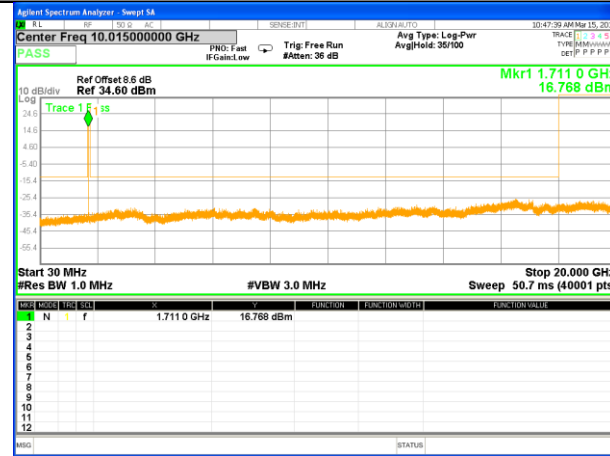

Highest Channel / 16QAM

LTE BAND 2

LTE Band 2 / 20MHz /Emission

Lowest Channel / QPSK

Lowest Channel / 16QAM

Middle Channel / QPSK

Middle Channel / 16QAM

Highest Channel / QPSK

Highest Channel / 16QAM

LTE BAND 4

LTE Band 4 / 1.4MHz /Emission

Lowest Channel / QPSK

Lowest Channel / 16QAM

Middle Channel / QPSK

Middle Channel / 16QAM

Highest Channel / QPSK

Highest Channel / 16QAM

LTE BAND 4

LTE Band 4 / 3MHz /Emission

Lowest Channel / QPSK

Lowest Channel / 16QAM

Middle Channel / QPSK

Middle Channel / 16QAM

Highest Channel / QPSK