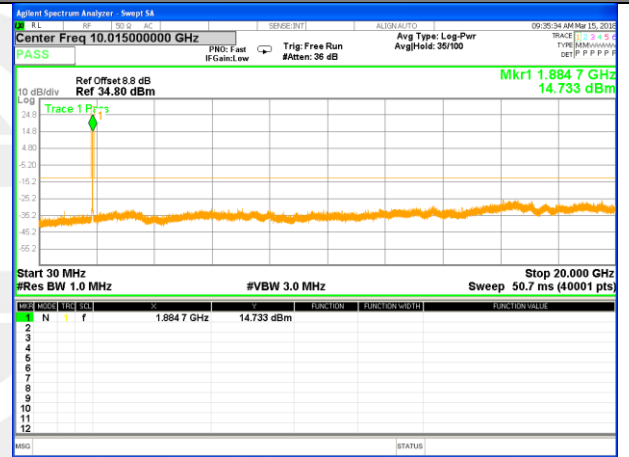

Highest Channel / 16QAM

LTE BAND 2

LTE Band 2 / 10MHz /Emission

Lowest Channel / QPSK

Lowest Channel / 16QAM

Middle Channel / QPSK

Middle Channel / 16QAM

Highest Channel / QPSK

Highest Channel / 16QAM

LTE BAND 2

LTE Band 2 / 15MHz /Emission

Lowest Channel / QPSK

Lowest Channel / 16QAM

Middle Channel / QPSK

Middle Channel / 16QAM

Highest Channel / QPSK

Highest Channel / 16QAM

LTE BAND 2

LTE Band 2 / 20MHz /Emission

Lowest Channel / QPSK

Lowest Channel / 16QAM

Middle Channel / QPSK

Middle Channel / 16QAM

Highest Channel / QPSK

Highest Channel / 16QAM

LTE BAND 4

LTE Band 4 / 1.4MHz /Emission

Lowest Channel / QPSK

Lowest Channel / 16QAM

Middle Channel / QPSK

Middle Channel / 16QAM

Highest Channel / QPSK