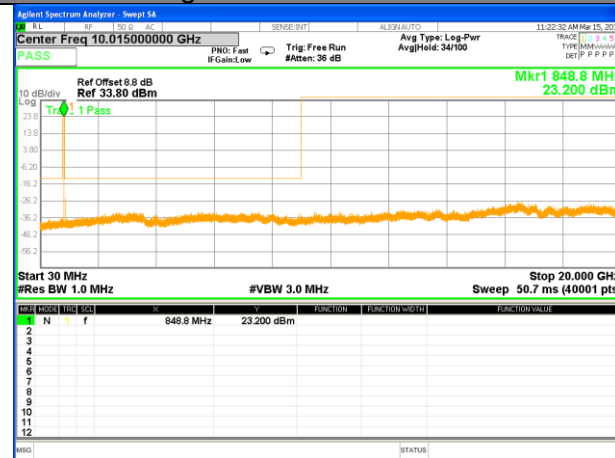

Highest Channel / 16QAM

LTE BAND 4

LTE Band 4 / 20MHz /Emission

Lowest Channel / QPSK

Lowest Channel / 16QAM

Middle Channel / QPSK

Middle Channel / 16QAM

Highest Channel / QPSK

Highest Channel / 16QAM

LTE BAND 5

LTE BAND 5 / 1.4MHz /Emission

Lowest Channel / QPSK

Lowest Channel / 16QAM

Middle Channel / QPSK

Middle Channel / 16QAM

Highest Channel / QPSK

Highest Channel / 16QAM

LTE BAND 5

LTE BAND 5 / 3MHz /Emission

Lowest Channel / QPSK

Lowest Channel / 16QAM

Middle Channel / QPSK

Middle Channel / 16QAM

Highest Channel / QPSK