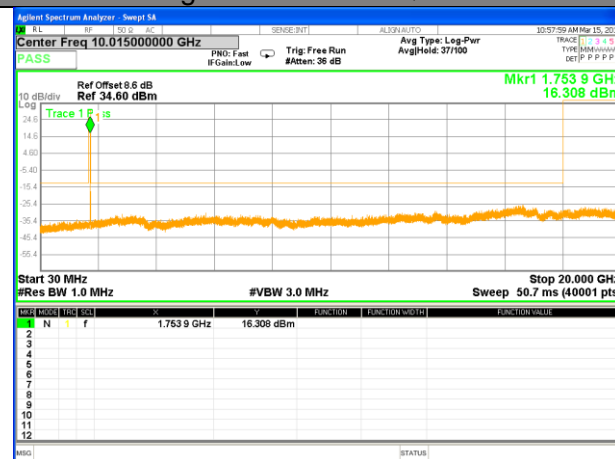

Highest Channel / 16QAM

LTE BAND 4

LTE Band 4 / 3MHz /Emission

Lowest Channel / QPSK

Lowest Channel / 16QAM

Middle Channel / QPSK

Middle Channel / 16QAM

Highest Channel / QPSK

Highest Channel / 16QAM

LTE BAND 4

LTE Band 4 / 5MHz /Emission

Lowest Channel / QPSK

Lowest Channel / 16QAM

Middle Channel / QPSK

Middle Channel / 16QAM

Highest Channel / QPSK

Highest Channel / 16QAM

LTE BAND 4

LTE Band 4 / 10MHz /Emission

Lowest Channel / QPSK

Lowest Channel / 16QAM

Middle Channel / QPSK

Middle Channel / 16QAM

Highest Channel / QPSK