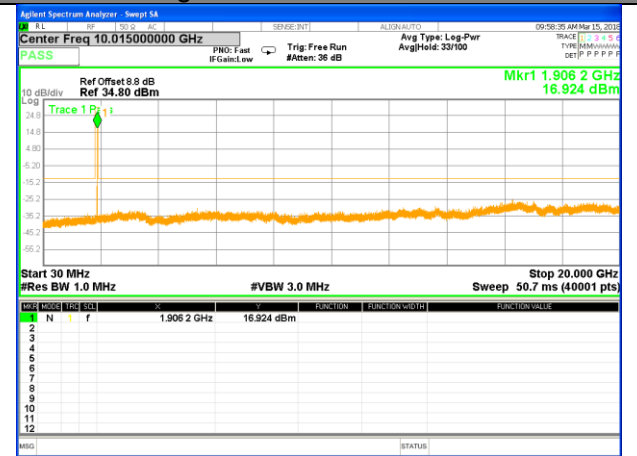

Highest Channel / 16QAM

LTE BAND 2

LTE Band 2 / 3MHz /Emission

Lowest Channel / QPSK

Lowest Channel / 16QAM

Middle Channel / QPSK

Middle Channel / 16QAM

Highest Channel / QPSK

Highest Channel / 16QAM

LTE BAND 2

LTE Band 2 / 5MHz /Emission

Lowest Channel / QPSK

Lowest Channel / 16QAM

Middle Channel / QPSK

Middle Channel / 16QAM

Highest Channel / QPSK

Highest Channel / 16QAM

LTE BAND 2

LTE Band 2 / 10MHz /Emission

Lowest Channel / QPSK

Lowest Channel / 16QAM

Middle Channel / QPSK

Middle Channel / 16QAM

Highest Channel / QPSK