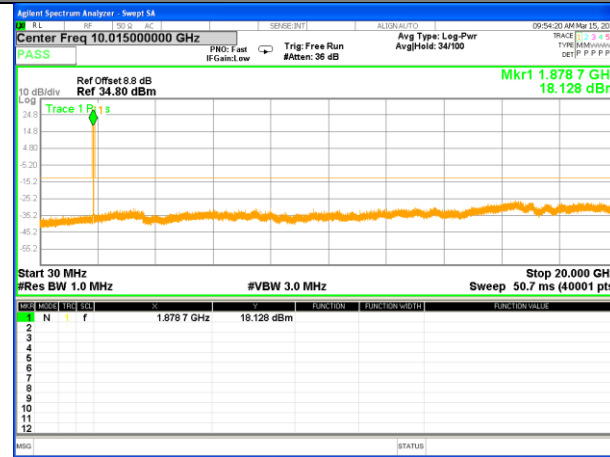

Highest Channel / 16QAM

LTE BAND 2

LTE Band 2 / 3MHz /Emission

Lowest Channel / QPSK

Lowest Channel / 16QAM

Middle Channel / QPSK

Middle Channel / 16QAM

Highest Channel / QPSK

Highest Channel / 16QAM

LTE BAND 2

LTE Band 2 / 5MHz /Emission

Lowest Channel / QPSK

Lowest Channel / 16QAM

Middle Channel / QPSK

Middle Channel / 16QAM

Highest Channel / QPSK

Highest Channel / 16QAM

LTE BAND 2

LTE Band 2 / 10MHz /Emission

Lowest Channel / QPSK

Lowest Channel / 16QAM

Middle Channel / QPSK

Middle Channel / 16QAM

Highest Channel / QPSK

Highest Channel / 16QAM

LTE BAND 2

LTE Band 2 / 15MHz /Emission

Lowest Channel / QPSK

Lowest Channel / 16QAM

Middle Channel / QPSK

Middle Channel / 16QAM

Highest Channel / QPSK