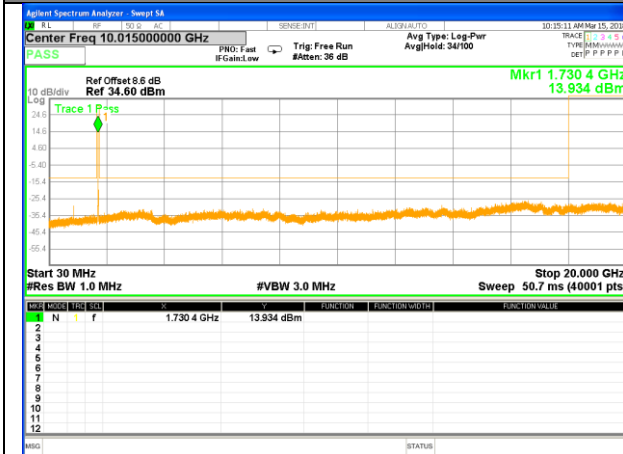

Highest Channel / 16QAM

LTE BAND 4

LTE Band 4 / 5MHz /Emission

Lowest Channel / QPSK

Lowest Channel / 16QAM

Middle Channel / QPSK

Middle Channel / 16QAM

Highest Channel / QPSK

Highest Channel / 16QAM

LTE BAND 4

LTE Band 4 / 10MHz /Emission

Lowest Channel / QPSK

Lowest Channel / 16QAM

Middle Channel / QPSK

Middle Channel / 16QAM

Highest Channel / QPSK

Highest Channel / 16QAM

LTE BAND 4

LTE Band 4 / 15MHz /Emission

Lowest Channel / QPSK

Lowest Channel / 16QAM

Middle Channel / QPSK

Middle Channel / 16QAM

Highest Channel / QPSK