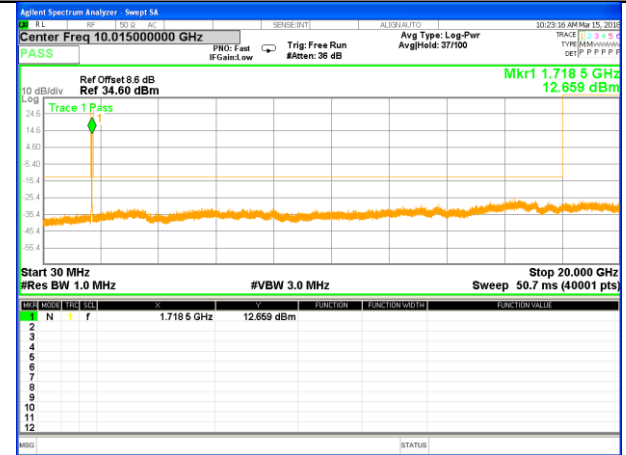

Highest Channel / 16QAM

LTE BAND 4

LTE Band 4 / 10MHz /Emission

Lowest Channel / QPSK

Lowest Channel / 16QAM

Middle Channel / QPSK

Middle Channel / 16QAM

Highest Channel / QPSK

Highest Channel / 16QAM

LTE BAND 4

LTE Band 4 / 15MHz /Emission

Lowest Channel / QPSK

Lowest Channel / 16QAM

Middle Channel / QPSK

Middle Channel / 16QAM

Highest Channel / QPSK

Highest Channel / 16QAM

LTE BAND 4

LTE Band 4 / 20MHz /Emission

Lowest Channel / QPSK

Lowest Channel / 16QAM

Middle Channel / QPSK

Middle Channel / 16QAM

Highest Channel / QPSK