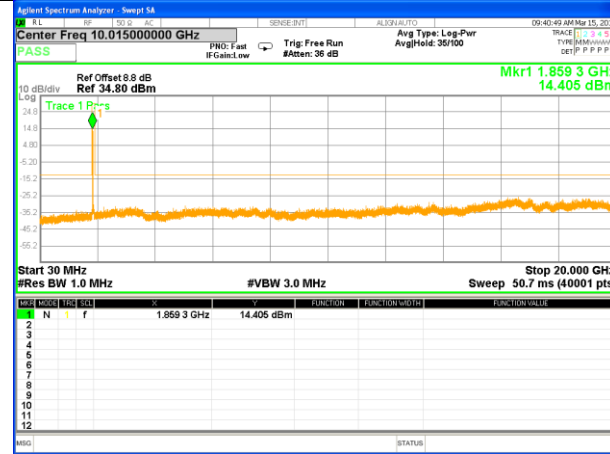

Highest Channel / 16QAM

LTE BAND 2

LTE Band 2 / 15MHz /Emission

Lowest Channel / QPSK

Lowest Channel / 16QAM

Middle Channel / QPSK

Middle Channel / 16QAM

Highest Channel / QPSK

Highest Channel / 16QAM

LTE BAND 2

LTE Band 2 / 20MHz /Emission

Lowest Channel / QPSK

Lowest Channel / 16QAM

Middle Channel / QPSK

Middle Channel / 16QAM

Highest Channel / QPSK

Highest Channel / 16QAM

LTE BAND 4

LTE Band 4 / 1.4MHz /Emission

Lowest Channel / QPSK

Lowest Channel / 16QAM

Middle Channel / QPSK

Middle Channel / 16QAM

Highest Channel / QPSK