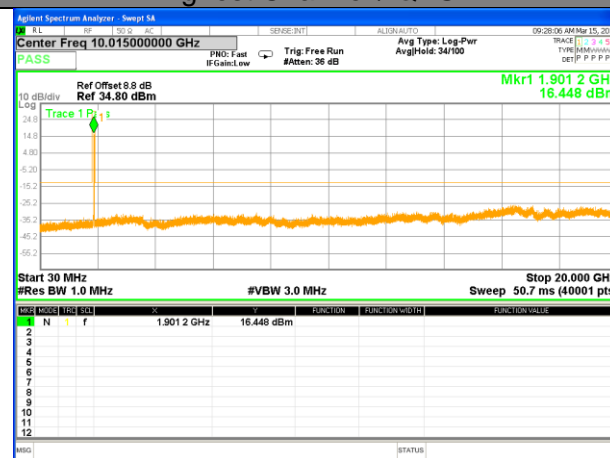

Highest Channel / 16QAM

LTE BAND 2

LTE Band 2 / 5MHz /Emission

Lowest Channel / QPSK

Lowest Channel / 16QAM

Middle Channel / QPSK

Middle Channel / 16QAM

Highest Channel / QPSK

Highest Channel / 16QAM

LTE BAND 2

LTE Band 2 / 10MHz /Emission

Lowest Channel / QPSK

Lowest Channel / 16QAM

Middle Channel / QPSK

Middle Channel / 16QAM

Highest Channel / QPSK

Highest Channel / 16QAM

LTE BAND 2

LTE Band 2 / 15MHz /Emission

Lowest Channel / QPSK

Lowest Channel / 16QAM

Middle Channel / QPSK

Middle Channel / 16QAM

Highest Channel / QPSK

Highest Channel / 16QAM

LTE BAND 2

LTE Band 2 / 20MHz /Emission

Lowest Channel / QPSK

Lowest Channel / 16QAM

Middle Channel / QPSK

Middle Channel / 16QAM

Highest Channel / QPSK