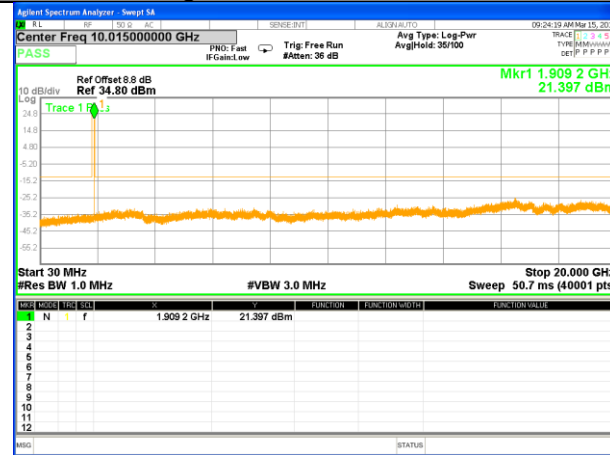

CONDUCTED SPURIOUS EMISSION

LTE BAND 2

LTE Band 2 / 1.4MHz /Emission

Lowest Channel / QPSK

Lowest Channel / 16QAM

Middle Channel / QPSK

Middle Channel / 16QAM

Highest Channel / QPSK

Highest Channel / 16QAM

LTE BAND 2

LTE Band 2 / 3MHz /Emission

Lowest Channel / QPSK

Lowest Channel / 16QAM

Middle Channel / QPSK

Middle Channel / 16QAM

Highest Channel / QPSK

Highest Channel / 16QAM

LTE BAND 2

LTE Band 2 / 5MHz /Emission

Lowest Channel / QPSK

Lowest Channel / 16QAM

Middle Channel / QPSK

Middle Channel / 16QAM

Highest Channel / QPSK