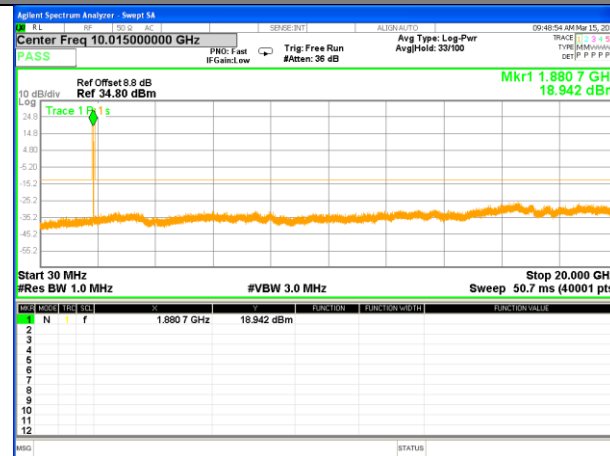

CONDUCTED SPURIOUS EMISSION

LTE BAND 2

LTE Band 2 / 1.4MHz /Emission

Lowest Channel / QPSK

Lowest Channel / 16QAM

Middle Channel / QPSK

Middle Channel / 16QAM

Highest Channel / QPSK

Highest Channel / 16QAM

LTE BAND 2

LTE Band 2 / 3MHz /Emission

Lowest Channel / QPSK

Lowest Channel / 16QAM

Middle Channel / QPSK

Middle Channel / 16QAM

Highest Channel / QPSK

Highest Channel / 16QAM

LTE BAND 2

LTE Band 2 / 5MHz /Emission

Lowest Channel / QPSK

Lowest Channel / 16QAM

Middle Channel / QPSK

Middle Channel / 16QAM

Highest Channel / QPSK

Highest Channel / 16QAM

LTE BAND 2

LTE Band 2 / 10MHz /Emission

Lowest Channel / QPSK

Lowest Channel / 16QAM

Middle Channel / QPSK

Middle Channel / 16QAM

Highest Channel / QPSK