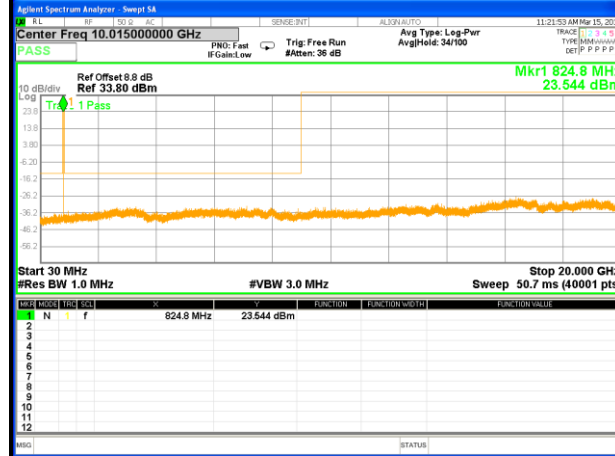

Highest Channel / 16QAM

LTE BAND 4

LTE Band 4 / 20MHz /Emission

Lowest Channel / QPSK

Lowest Channel / 16QAM

Middle Channel / QPSK

Middle Channel / 16QAM

Highest Channel / QPSK

Highest Channel / 16QAM

LTE BAND 5

LTE BAND 5 / 1.4MHz /Emission

Lowest Channel / QPSK

Lowest Channel / 16QAM

Middle Channel / QPSK

Middle Channel / 16QAM

Highest Channel / QPSK

Highest Channel / 16QAM

LTE BAND 5

LTE BAND 5 / 3MHz /Emission

Lowest Channel / QPSK

Lowest Channel / 16QAM

Middle Channel / QPSK

Middle Channel / 16QAM

Highest Channel / QPSK