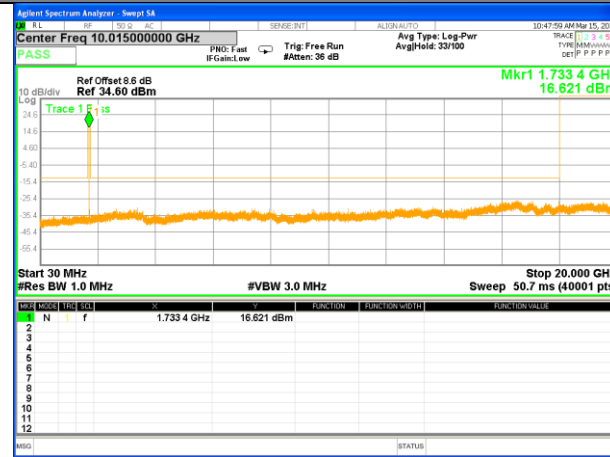

Highest Channel / 16QAM

LTE BAND 4

LTE Band 4 / 1.4MHz /Emission

Lowest Channel / QPSK

Lowest Channel / 16QAM

Middle Channel / QPSK

Middle Channel / 16QAM

Highest Channel / QPSK

Highest Channel / 16QAM

LTE BAND 4

LTE Band 4 / 3MHz /Emission

Lowest Channel / QPSK

Lowest Channel / 16QAM

Middle Channel / QPSK

Middle Channel / 16QAM

Highest Channel / QPSK

Highest Channel / 16QAM

LTE BAND 4

LTE Band 4 / 5MHz /Emission

Lowest Channel / QPSK

Lowest Channel / 16QAM

Middle Channel / QPSK

Middle Channel / 16QAM

Highest Channel / QPSK