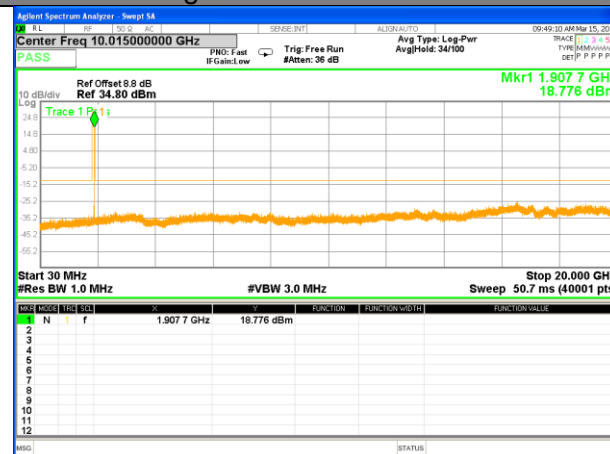

CONDUCTED SPURIOUS EMISSION

LTE BAND 2

LTE Band 2 / 1.4MHz /Emission

Lowest Channel / QPSK

Lowest Channel / 16QAM

Middle Channel / QPSK

Middle Channel / 16QAM

Highest Channel / QPSK

Highest Channel / 16QAM

LTE BAND 2

LTE Band 2 / 3MHz /Emission

Lowest Channel / QPSK

Lowest Channel / 16QAM

Middle Channel / QPSK

Middle Channel / 16QAM

Highest Channel / QPSK

Highest Channel / 16QAM

LTE BAND 2

LTE Band 2 / 5MHz /Emission

Lowest Channel / QPSK

Lowest Channel / 16QAM

Middle Channel / QPSK

Middle Channel / 16QAM

Highest Channel / QPSK

Highest Channel / 16QAM

LTE BAND 2

LTE Band 2 / 10MHz /Emission

Lowest Channel / QPSK

Lowest Channel / 16QAM

Middle Channel / QPSK

Middle Channel / 16QAM

Highest Channel / QPSK