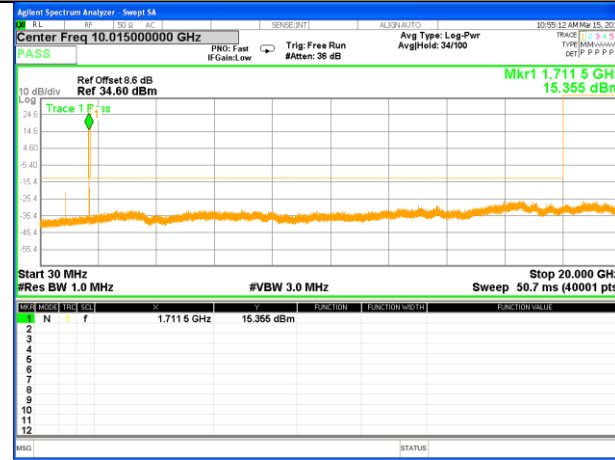

Highest Channel / 16QAM

LTE BAND 4

LTE Band 4 / 3MHz /Emission

Lowest Channel / QPSK

Lowest Channel / 16QAM

Middle Channel / QPSK

Middle Channel / 16QAM

Highest Channel / QPSK

Highest Channel / 16QAM

LTE BAND 4

LTE Band 4 / 5MHz /Emission

Lowest Channel / QPSK

Lowest Channel / 16QAM

Middle Channel / QPSK

Middle Channel / 16QAM

Highest Channel / QPSK

Highest Channel / 16QAM

LTE BAND 4

LTE Band 4 / 10MHz /Emission

Lowest Channel / QPSK

Lowest Channel / 16QAM

Middle Channel / QPSK

Middle Channel / 16QAM

Highest Channel / QPSK