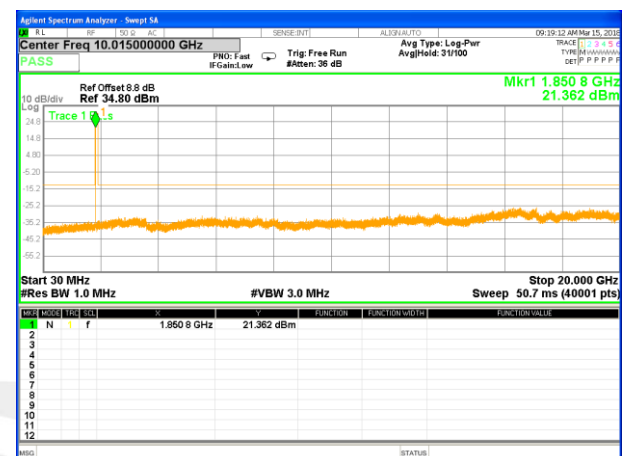

CONDUCTED SPURIOUS EMISSION

LTE BAND 2

LTE Band 2 / 1.4MHz /Emission

Lowest Channel / QPSK

Lowest Channel / 16QAM

Middle Channel / QPSK

Middle Channel / 16QAM

Highest Channel / QPSK

Highest Channel / 16QAM

LTE BAND 2

LTE Band 2 / 3MHz /Emission

Lowest Channel / QPSK

Lowest Channel / 16QAM

Middle Channel / QPSK

Middle Channel / 16QAM

Highest Channel / QPSK

Highest Channel / 16QAM

LTE BAND 2

LTE Band 2 / 5MHz /Emission

Lowest Channel / QPSK

Lowest Channel / 16QAM

Middle Channel / QPSK

Middle Channel / 16QAM

Highest Channel / QPSK