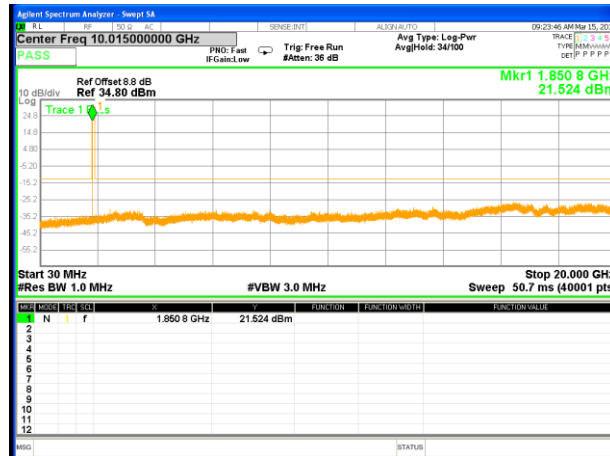

CONDUCTED SPURIOUS EMISSION

LTE BAND 2

LTE Band 2 / 1.4MHz /Emission

Lowest Channel / QPSK

Lowest Channel / 16QAM

Middle Channel / QPSK

Middle Channel / 16QAM

Highest Channel / QPSK

Highest Channel / 16QAM

LTE BAND 2

LTE Band 2 / 3MHz /Emission

Lowest Channel / QPSK

Lowest Channel / 16QAM

Middle Channel / QPSK

Middle Channel / 16QAM

Highest Channel / QPSK

Highest Channel / 16QAM

LTE BAND 2

LTE Band 2 / 5MHz /Emission

Lowest Channel / QPSK

Lowest Channel / 16QAM

Middle Channel / QPSK

Middle Channel / 16QAM

Highest Channel / QPSK