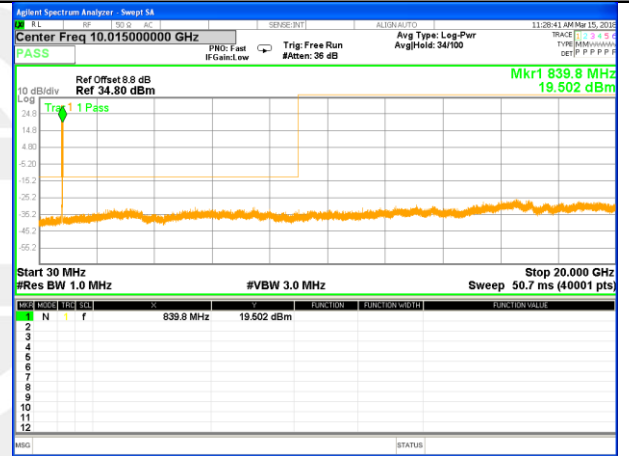

Highest Channel / 16QAM

LTE BAND 5

LTE BAND 5 / 5MHz /Emission

Lowest Channel / QPSK

Lowest Channel / 16QAM

Middle Channel / QPSK

Middle Channel / 16QAM

Highest Channel / QPSK

Highest Channel / 16QAM

LTE BAND 5

LTE BAND 5 / 10MHz /Emission

Lowest Channel / QPSK

Lowest Channel / 16QAM

Middle Channel / QPSK

Middle Channel / 16QAM

Highest Channel / QPSK

Highest Channel / 16QAM