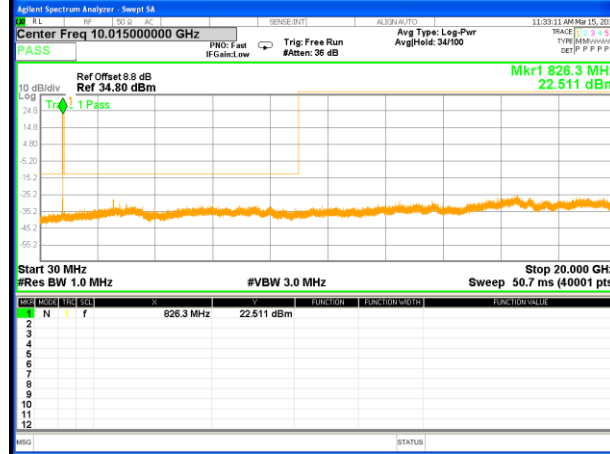

Highest Channel / 16QAM

LTE BAND 5

LTE BAND 5 / 1.4MHz /Emission

Lowest Channel / QPSK

Lowest Channel / 16QAM

Middle Channel / QPSK

Middle Channel / 16QAM

Highest Channel / QPSK

Highest Channel / 16QAM

LTE BAND 5

LTE BAND 5 / 3MHz /Emission

Lowest Channel / QPSK

Lowest Channel / 16QAM

Middle Channel / QPSK

Middle Channel / 16QAM

Highest Channel / QPSK

Highest Channel / 16QAM

LTE BAND 5

LTE BAND 5 / 5MHz /Emission

Lowest Channel / QPSK

Lowest Channel / 16QAM

Middle Channel / QPSK

Middle Channel / 16QAM

Highest Channel / QPSK