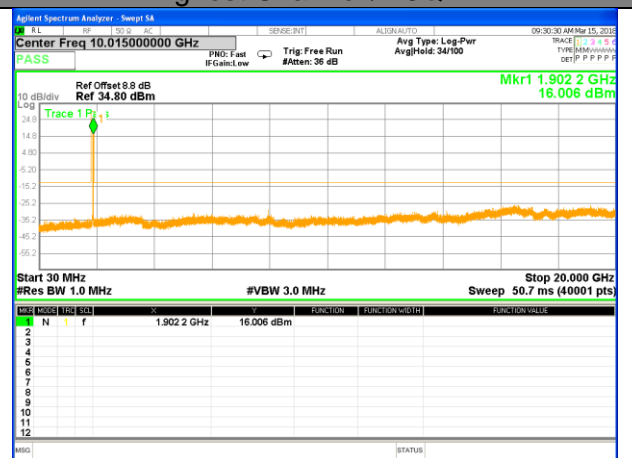

Highest Channel / 16QAM

LTE BAND 2

LTE Band 2 / 5MHz /Emission

Lowest Channel / QPSK

Lowest Channel / 16QAM

Middle Channel / QPSK

Middle Channel / 16QAM

Highest Channel / QPSK

Highest Channel / 16QAM

LTE BAND 2

LTE Band 2 / 10MHz /Emission

Lowest Channel / QPSK

Lowest Channel / 16QAM

Middle Channel / QPSK

Middle Channel / 16QAM

Highest Channel / QPSK

Highest Channel / 16QAM

LTE BAND 2

LTE Band 2 / 15MHz /Emission

Lowest Channel / QPSK

Lowest Channel / 16QAM

Middle Channel / QPSK

Middle Channel / 16QAM

Highest Channel / QPSK

Highest Channel / 16QAM

LTE BAND 2

LTE Band 2 / 20MHz /Emission

Lowest Channel / QPSK

Lowest Channel / 16QAM

Middle Channel / QPSK

Middle Channel / 16QAM

Highest Channel / QPSK