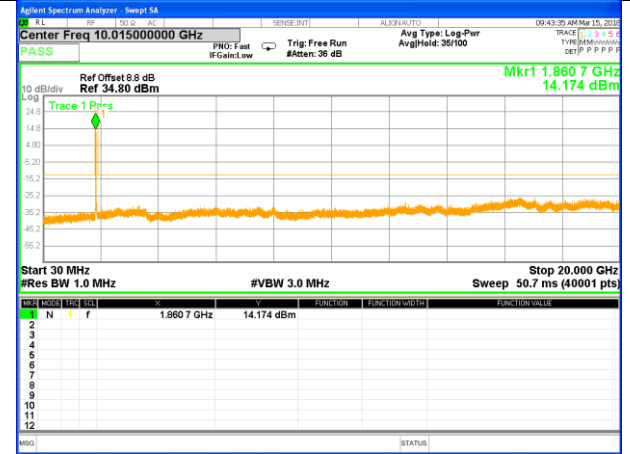

Highest Channel / 16QAM

LTE BAND 2

LTE Band 2 / 15MHz /Emission

Lowest Channel / QPSK

Lowest Channel / 16QAM

Middle Channel / QPSK

Middle Channel / 16QAM

Highest Channel / QPSK

Highest Channel / 16QAM

LTE BAND 2

LTE Band 2 / 20MHz /Emission

Lowest Channel / QPSK

Lowest Channel / 16QAM

Middle Channel / QPSK

Middle Channel / 16QAM

Highest Channel / QPSK

Highest Channel / 16QAM

LTE BAND 4

LTE Band 4 / 1.4MHz /Emission

Lowest Channel / QPSK

Lowest Channel / 16QAM

Middle Channel / QPSK

Middle Channel / 16QAM

Highest Channel / QPSK