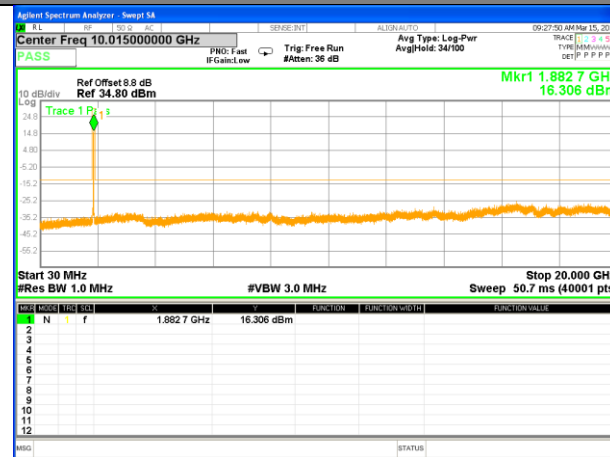

Highest Channel / 16QAM

LTE BAND 2

LTE Band 2 / 5MHz /Emission

Lowest Channel / QPSK

Lowest Channel / 16QAM

Middle Channel / QPSK

Middle Channel / 16QAM

Highest Channel / QPSK

Highest Channel / 16QAM

LTE BAND 2

LTE Band 2 / 10MHz /Emission

Lowest Channel / QPSK

Lowest Channel / 16QAM

Middle Channel / QPSK

Middle Channel / 16QAM

Highest Channel / QPSK

Highest Channel / 16QAM

LTE BAND 2

LTE Band 2 / 15MHz /Emission

Lowest Channel / QPSK

Lowest Channel / 16QAM

Middle Channel / QPSK

Middle Channel / 16QAM

Highest Channel / QPSK

Highest Channel / 16QAM

LTE BAND 2

LTE Band 2 / 20MHz /Emission

Lowest Channel / QPSK

Lowest Channel / 16QAM

Middle Channel / QPSK

Middle Channel / 16QAM

Highest Channel / QPSK