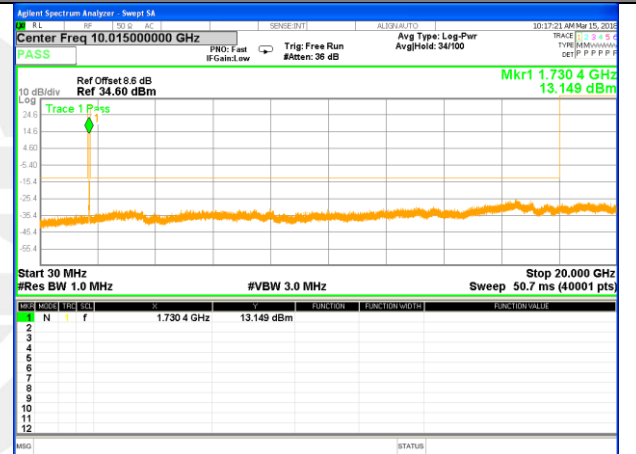

Highest Channel / 16QAM

LTE BAND 4

LTE Band 4 / 5MHz /Emission

Lowest Channel / QPSK

Lowest Channel / 16QAM

Middle Channel / QPSK

Middle Channel / 16QAM

Highest Channel / QPSK

Highest Channel / 16QAM

LTE BAND 4

LTE Band 4 / 10MHz /Emission

Lowest Channel / QPSK

Lowest Channel / 16QAM

Middle Channel / QPSK

Middle Channel / 16QAM

Highest Channel / QPSK

Highest Channel / 16QAM

LTE BAND 4

LTE Band 4 / 15MHz /Emission

Lowest Channel / QPSK

Lowest Channel / 16QAM

Middle Channel / QPSK

Middle Channel / 16QAM

Highest Channel / QPSK