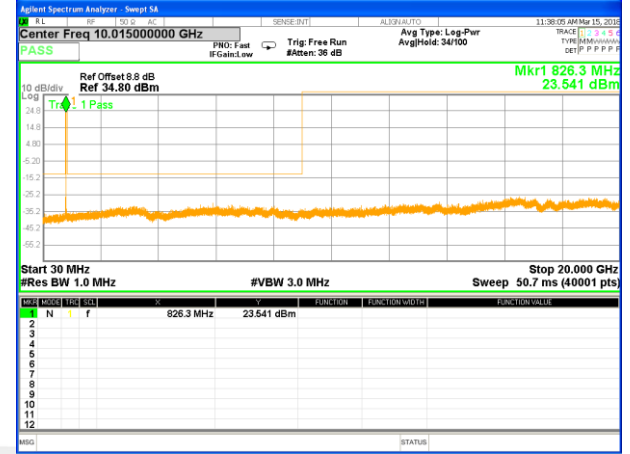

Highest Channel / 16QAM

LTE BAND 5

LTE BAND 5 / 1.4MHz /Emission

Lowest Channel / QPSK

Lowest Channel / 16QAM

Middle Channel / QPSK

Middle Channel / 16QAM

Highest Channel / QPSK

Highest Channel / 16QAM

LTE BAND 5

LTE BAND 5 / 3MHz /Emission

Lowest Channel / QPSK

Lowest Channel / 16QAM

Middle Channel / QPSK

Middle Channel / 16QAM

Highest Channel / QPSK

Highest Channel / 16QAM

LTE BAND 5

LTE BAND 5 / 5MHz /Emission

Lowest Channel / QPSK

Lowest Channel / 16QAM

Middle Channel / QPSK

Middle Channel / 16QAM

Highest Channel / QPSK