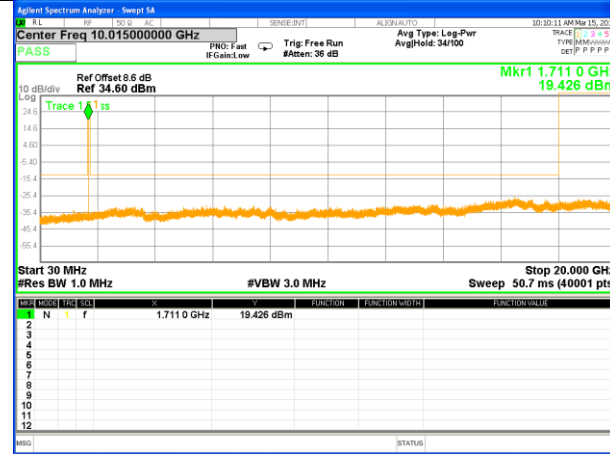

Highest Channel / 16QAM

LTE BAND 2

LTE Band 2 / 20MHz /Emission

Lowest Channel / QPSK

Lowest Channel / 16QAM

Middle Channel / QPSK

Middle Channel / 16QAM

Highest Channel / QPSK

Highest Channel / 16QAM

LTE BAND 4

LTE Band 4 / 1.4MHz /Emission

Lowest Channel / QPSK

Lowest Channel / 16QAM

Middle Channel / QPSK

Middle Channel / 16QAM

Highest Channel / QPSK

Highest Channel / 16QAM

LTE BAND 4

LTE Band 4 / 3MHz /Emission

Lowest Channel / QPSK

Lowest Channel / 16QAM

Middle Channel / QPSK

Middle Channel / 16QAM

Highest Channel / QPSK