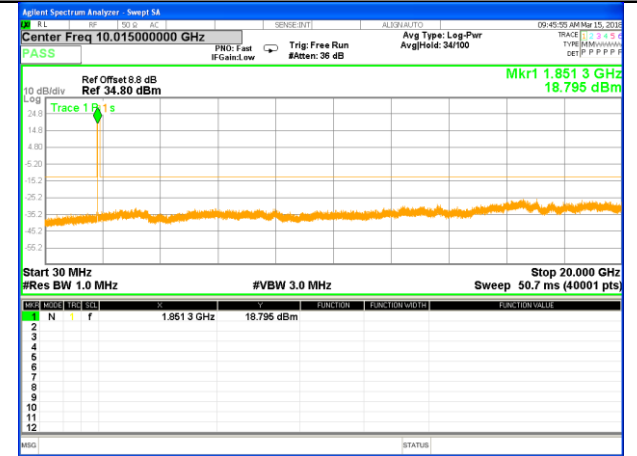

CONDUCTED SPURIOUS EMISSION

LTE BAND 2

LTE Band 2 / 1.4MHz /Emission

Lowest Channel / QPSK

Lowest Channel / 16QAM

Middle Channel / QPSK

Middle Channel / 16QAM

Highest Channel / QPSK

Highest Channel / 16QAM

LTE BAND 2

LTE Band 2 / 3MHz /Emission

Lowest Channel / QPSK

Lowest Channel / 16QAM

Middle Channel / QPSK

Middle Channel / 16QAM

Highest Channel / QPSK

Highest Channel / 16QAM

LTE BAND 2

LTE Band 2 / 5MHz /Emission

Lowest Channel / QPSK

Lowest Channel / 16QAM

Middle Channel / QPSK

Middle Channel / 16QAM

Highest Channel / QPSK

Highest Channel / 16QAM

LTE BAND 2

LTE Band 2 / 10MHz /Emission

Lowest Channel / QPSK

Lowest Channel / 16QAM

Middle Channel / QPSK

Middle Channel / 16QAM

Highest Channel / QPSK