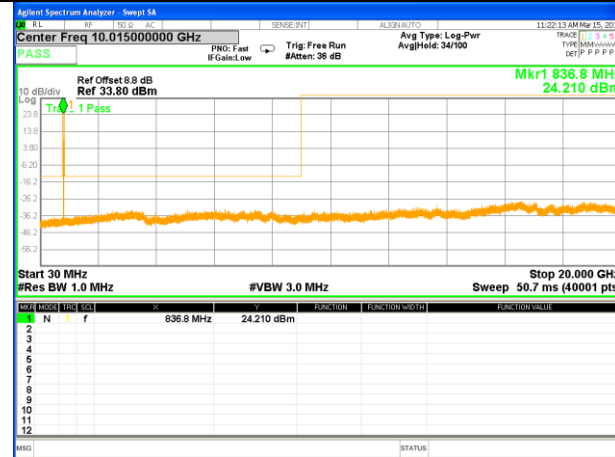

Highest Channel / 16QAM

LTE BAND 5

LTE BAND 5 / 1.4MHz /Emission

Lowest Channel / QPSK

Lowest Channel / 16QAM

Middle Channel / QPSK

Middle Channel / 16QAM

Highest Channel / QPSK

Highest Channel / 16QAM

LTE BAND 5

LTE BAND 5 / 3MHz /Emission

Lowest Channel / QPSK

Lowest Channel / 16QAM

Middle Channel / QPSK

Middle Channel / 16QAM

Highest Channel / QPSK