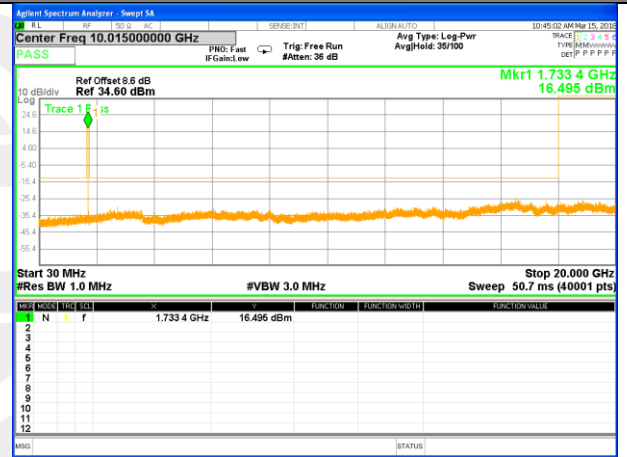

Highest Channel / 16QAM

LTE BAND 4

LTE Band 4 / 1.4MHz /Emission

Lowest Channel / QPSK

Lowest Channel / 16QAM

Middle Channel / QPSK

Middle Channel / 16QAM

Highest Channel / QPSK

Highest Channel / 16QAM

LTE BAND 4

LTE Band 4 / 3MHz /Emission

Lowest Channel / QPSK

Lowest Channel / 16QAM

Middle Channel / QPSK

Middle Channel / 16QAM

Highest Channel / QPSK

Highest Channel / 16QAM

LTE BAND 4

LTE Band 4 / 5MHz /Emission

Lowest Channel / QPSK

Lowest Channel / 16QAM

Middle Channel / QPSK

Middle Channel / 16QAM

Highest Channel / QPSK