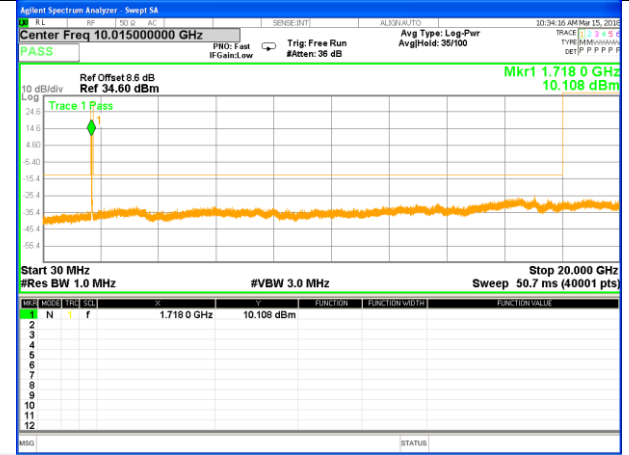

Highest Channel / 16QAM

LTE BAND 4

LTE Band 4 / 15MHz /Emission

Lowest Channel / QPSK

Lowest Channel / 16QAM

Middle Channel / QPSK

Middle Channel / 16QAM

Highest Channel / QPSK

Highest Channel / 16QAM

LTE BAND 4

LTE Band 4 / 20MHz /Emission

Lowest Channel / QPSK

Lowest Channel / 16QAM

Middle Channel / QPSK

Middle Channel / 16QAM

Highest Channel / QPSK

Highest Channel / 16QAM

LTE BAND 5

LTE BAND 5 / 1.4MHz /Emission

Lowest Channel / QPSK

Lowest Channel / 16QAM

Middle Channel / QPSK

Middle Channel / 16QAM

Highest Channel / QPSK