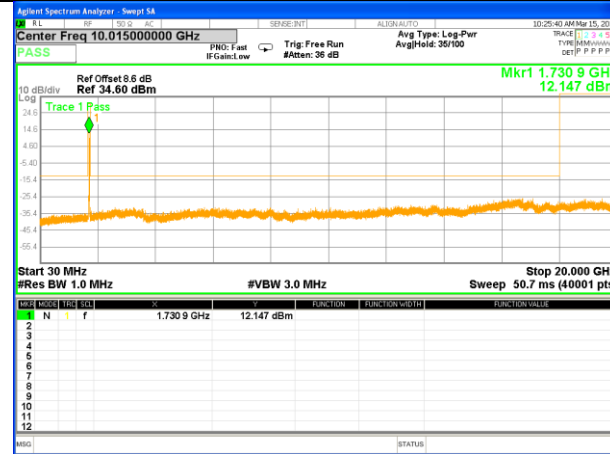

Highest Channel / 16QAM

LTE BAND 4

LTE Band 4 / 10MHz /Emission

Lowest Channel / QPSK

Lowest Channel / 16QAM

Middle Channel / QPSK

Middle Channel / 16QAM

Highest Channel / QPSK

Highest Channel / 16QAM

LTE BAND 4

LTE Band 4 / 15MHz /Emission

Lowest Channel / QPSK

Lowest Channel / 16QAM

Middle Channel / QPSK

Middle Channel / 16QAM

Highest Channel / QPSK

Highest Channel / 16QAM

LTE BAND 4

LTE Band 4 / 20MHz /Emission

Lowest Channel / QPSK

Lowest Channel / 16QAM

Middle Channel / QPSK

Middle Channel / 16QAM

Highest Channel / QPSK