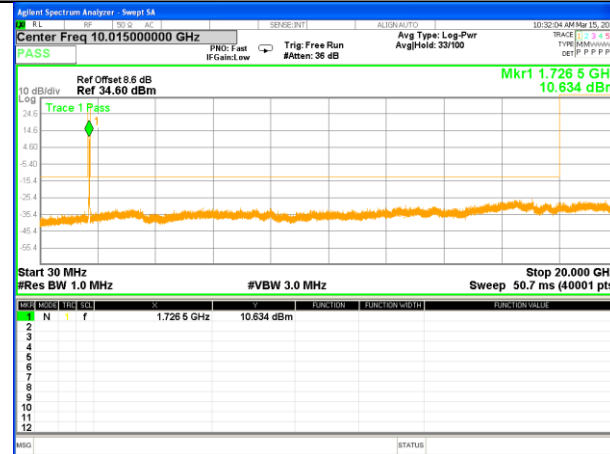

Highest Channel / 16QAM

LTE BAND 4

LTE Band 4 / 15MHz /Emission

Lowest Channel / QPSK

Lowest Channel / 16QAM

Middle Channel / QPSK

Middle Channel / 16QAM

Highest Channel / QPSK

Highest Channel / 16QAM

LTE BAND 4

LTE Band 4 / 20MHz /Emission

Lowest Channel / QPSK

Lowest Channel / 16QAM

Middle Channel / QPSK

Middle Channel / 16QAM

Highest Channel / QPSK

Highest Channel / 16QAM

LTE BAND 5

LTE BAND 5 / 1.4MHz /Emission

Lowest Channel / QPSK

Lowest Channel / 16QAM

Middle Channel / QPSK

Middle Channel / 16QAM

Highest Channel / QPSK