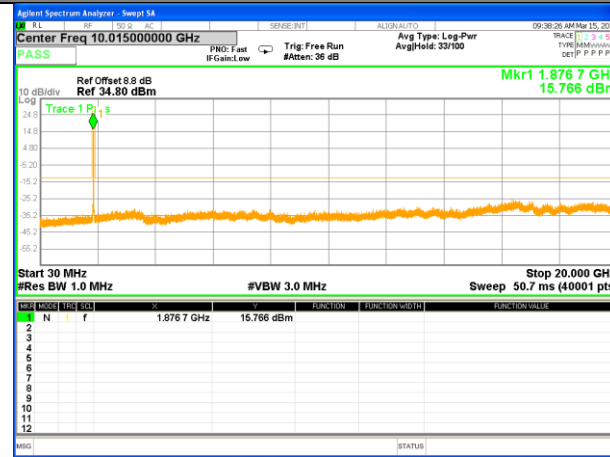

Highest Channel / 16QAM

LTE BAND 2

LTE Band 2 / 10MHz /Emission

Lowest Channel / QPSK

Lowest Channel / 16QAM

Middle Channel / QPSK

Middle Channel / 16QAM

Highest Channel / QPSK

Highest Channel / 16QAM

LTE BAND 2

LTE Band 2 / 15MHz /Emission

Lowest Channel / QPSK

Lowest Channel / 16QAM

Middle Channel / QPSK

Middle Channel / 16QAM

Highest Channel / QPSK

Highest Channel / 16QAM

LTE BAND 2

LTE Band 2 / 20MHz /Emission

Lowest Channel / QPSK

Lowest Channel / 16QAM

Middle Channel / QPSK

Middle Channel / 16QAM

Highest Channel / QPSK

Highest Channel / 16QAM

LTE BAND 4

LTE Band 4 / 1.4MHz /Emission

Lowest Channel / QPSK

Lowest Channel / 16QAM

Middle Channel / QPSK

Middle Channel / 16QAM

Highest Channel / QPSK