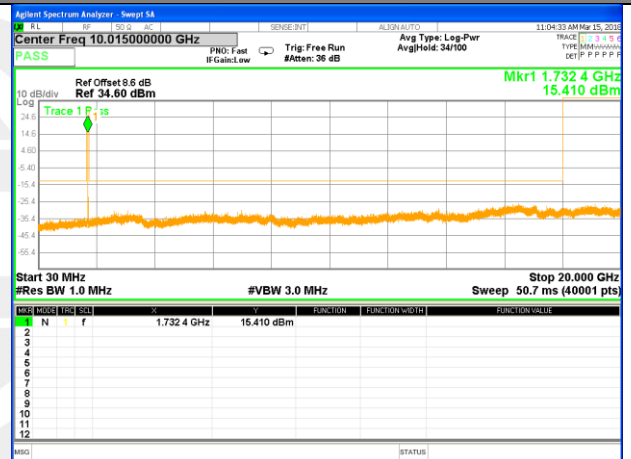

Highest Channel / 16QAM

LTE BAND 4

LTE Band 4 / 3MHz /Emission

Lowest Channel / QPSK

Lowest Channel / 16QAM

Middle Channel / QPSK

Middle Channel / 16QAM

Highest Channel / QPSK

Highest Channel / 16QAM

LTE BAND 4

LTE Band 4 / 5MHz /Emission

Lowest Channel / QPSK

Lowest Channel / 16QAM

Middle Channel / QPSK

Middle Channel / 16QAM

Highest Channel / QPSK

Highest Channel / 16QAM

LTE BAND 4

LTE Band 4 / 10MHz /Emission

Lowest Channel / QPSK

Lowest Channel / 16QAM

Middle Channel / QPSK

Middle Channel / 16QAM

Highest Channel / QPSK