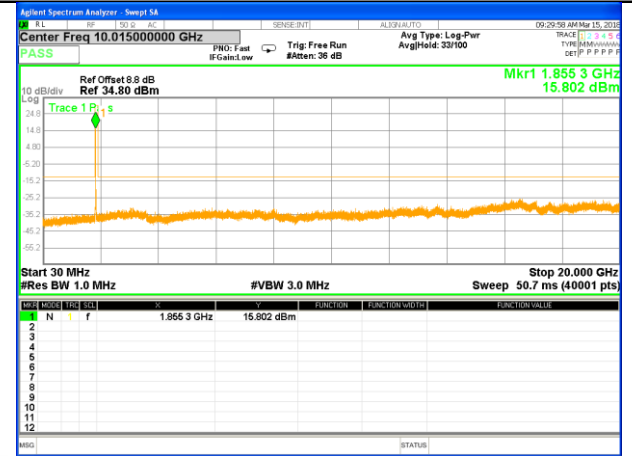

Highest Channel / 16QAM

LTE BAND 2

LTE Band 2 / 5MHz /Emission

Lowest Channel / QPSK

Lowest Channel / 16QAM

Middle Channel / QPSK

Middle Channel / 16QAM

Highest Channel / QPSK

Highest Channel / 16QAM

LTE BAND 2

LTE Band 2 / 10MHz /Emission

Lowest Channel / QPSK

Lowest Channel / 16QAM

Middle Channel / QPSK

Middle Channel / 16QAM

Highest Channel / QPSK

Highest Channel / 16QAM

LTE BAND 2

LTE Band 2 / 15MHz /Emission

Lowest Channel / QPSK

Lowest Channel / 16QAM

Middle Channel / QPSK

Middle Channel / 16QAM

Highest Channel / QPSK

Highest Channel / 16QAM

LTE BAND 2

LTE Band 2 / 20MHz /Emission

Lowest Channel / QPSK

Lowest Channel / 16QAM

Middle Channel / QPSK

Middle Channel / 16QAM

Highest Channel / QPSK