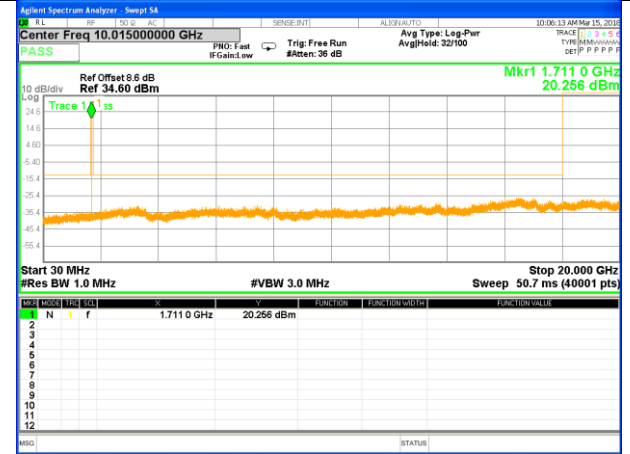

Highest Channel / 16QAM

LTE BAND 2

LTE Band 2 / 20MHz /Emission

Lowest Channel / QPSK

Lowest Channel / 16QAM

Middle Channel / QPSK

Middle Channel / 16QAM

Highest Channel / QPSK

Highest Channel / 16QAM

LTE BAND 4

LTE Band 4 / 1.4MHz /Emission

Lowest Channel / QPSK

Lowest Channel / 16QAM

Middle Channel / QPSK

Middle Channel / 16QAM

Highest Channel / QPSK

Highest Channel / 16QAM

LTE BAND 4

LTE Band 4 / 3MHz /Emission

Lowest Channel / QPSK

Lowest Channel / 16QAM

Middle Channel / QPSK

Middle Channel / 16QAM

Highest Channel / QPSK