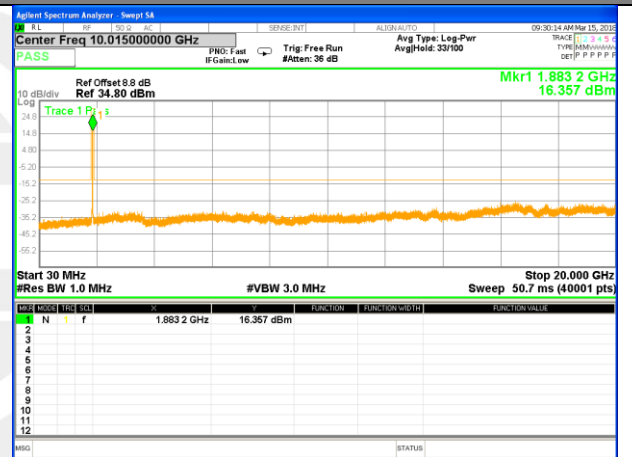

Highest Channel / 16QAM

LTE BAND 2

LTE Band 2 / 5MHz /Emission

Lowest Channel / QPSK

Lowest Channel / 16QAM

Middle Channel / QPSK

Middle Channel / 16QAM

Highest Channel / QPSK

Highest Channel / 16QAM

LTE BAND 2

LTE Band 2 / 10MHz /Emission

Lowest Channel / QPSK

Lowest Channel / 16QAM

Middle Channel / QPSK

Middle Channel / 16QAM

Highest Channel / QPSK

Highest Channel / 16QAM

LTE BAND 2

LTE Band 2 / 15MHz /Emission

Lowest Channel / QPSK

Lowest Channel / 16QAM

Middle Channel / QPSK

Middle Channel / 16QAM

Highest Channel / QPSK

Highest Channel / 16QAM

LTE BAND 2

LTE Band 2 / 20MHz /Emission

Lowest Channel / QPSK

Lowest Channel / 16QAM

Middle Channel / QPSK

Middle Channel / 16QAM

Highest Channel / QPSK