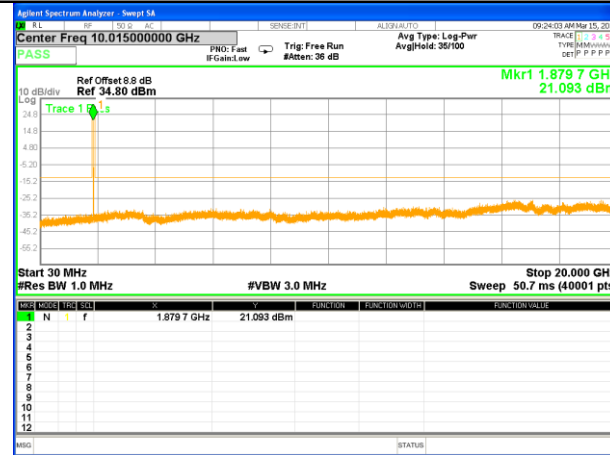

CONDUCTED SPURIOUS EMISSION

LTE BAND 2

LTE Band 2 / 1.4MHz /Emission

Lowest Channel / QPSK

Lowest Channel / 16QAM

Middle Channel / QPSK

Middle Channel / 16QAM

Highest Channel / QPSK

Highest Channel / 16QAM

LTE BAND 2

LTE Band 2 / 3MHz /Emission

Lowest Channel / QPSK

Lowest Channel / 16QAM

Middle Channel / QPSK

Middle Channel / 16QAM

Highest Channel / QPSK

Highest Channel / 16QAM

LTE BAND 2

LTE Band 2 / 5MHz /Emission

Lowest Channel / QPSK

Lowest Channel / 16QAM

Middle Channel / QPSK

Middle Channel / 16QAM

Highest Channel / QPSK