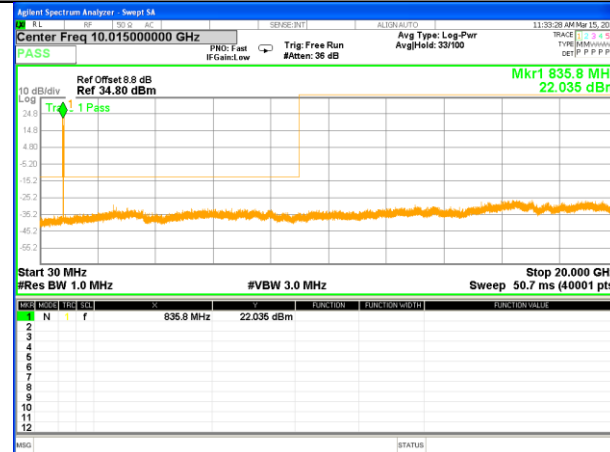

Highest Channel / 16QAM

LTE BAND 5

LTE BAND 5 / 1.4MHz /Emission

Lowest Channel / QPSK

Lowest Channel / 16QAM

Middle Channel / QPSK

Middle Channel / 16QAM

Highest Channel / QPSK

Highest Channel / 16QAM

LTE BAND 5

LTE BAND 5 / 3MHz /Emission

Lowest Channel / QPSK

Lowest Channel / 16QAM

Middle Channel / QPSK

Middle Channel / 16QAM

Highest Channel / QPSK

Highest Channel / 16QAM

LTE BAND 5

LTE BAND 5 / 5MHz /Emission

Lowest Channel / QPSK

Lowest Channel / 16QAM

Middle Channel / QPSK

Middle Channel / 16QAM

Highest Channel / QPSK