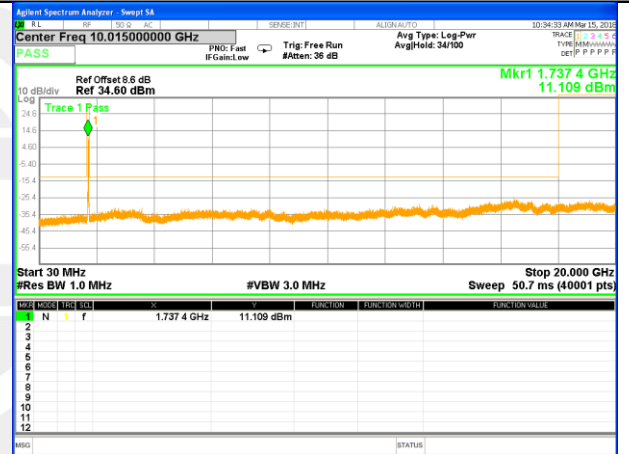

Highest Channel / 16QAM

LTE BAND 4

LTE Band 4 / 15MHz /Emission

Lowest Channel / QPSK

Lowest Channel / 16QAM

Middle Channel / QPSK

Middle Channel / 16QAM

Highest Channel / QPSK

Highest Channel / 16QAM

LTE BAND 4

LTE Band 4 / 20MHz /Emission

Lowest Channel / QPSK

Lowest Channel / 16QAM

Middle Channel / QPSK

Middle Channel / 16QAM

Highest Channel / QPSK

Highest Channel / 16QAM

LTE BAND 5

LTE BAND 5 / 1.4MHz /Emission

Lowest Channel / QPSK

Lowest Channel / 16QAM

Middle Channel / QPSK

Middle Channel / 16QAM

Highest Channel / QPSK