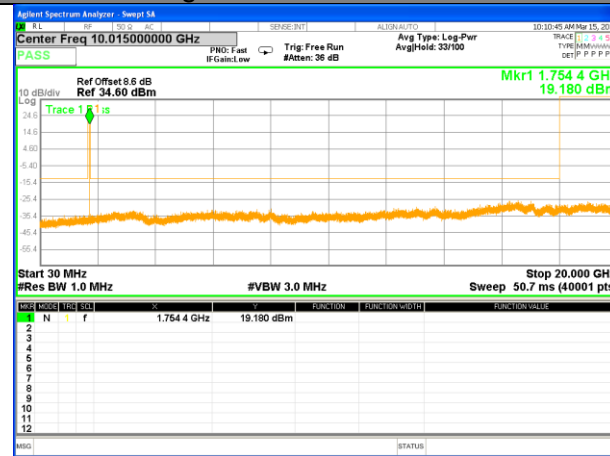

Highest Channel / 16QAM

LTE BAND 2

LTE Band 2 / 20MHz /Emission

Lowest Channel / QPSK

Lowest Channel / 16QAM

Middle Channel / QPSK

Middle Channel / 16QAM

Highest Channel / QPSK

Highest Channel / 16QAM

LTE BAND 4

LTE Band 4 / 1.4MHz /Emission

Lowest Channel / QPSK

Lowest Channel / 16QAM

Middle Channel / QPSK

Middle Channel / 16QAM

Highest Channel / QPSK

Highest Channel / 16QAM

LTE BAND 4

LTE Band 4 / 3MHz /Emission

Lowest Channel / QPSK

Lowest Channel / 16QAM

Middle Channel / QPSK

Middle Channel / 16QAM

Highest Channel / QPSK