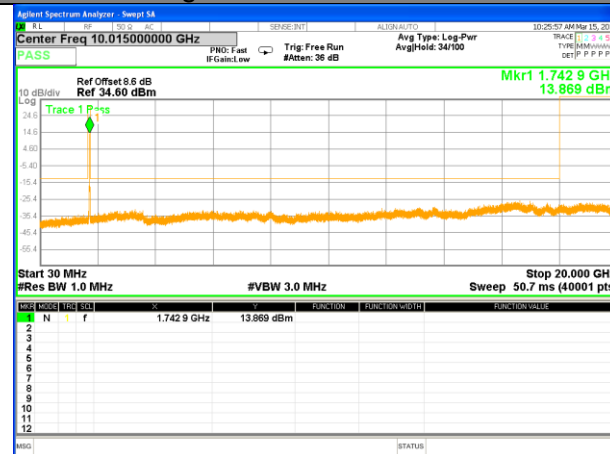

Highest Channel / 16QAM

LTE BAND 4

LTE Band 4 / 10MHz /Emission

Lowest Channel / QPSK

Lowest Channel / 16QAM

Middle Channel / QPSK

Middle Channel / 16QAM

Highest Channel / QPSK

Highest Channel / 16QAM

LTE BAND 4

LTE Band 4 / 15MHz /Emission

Lowest Channel / QPSK

Lowest Channel / 16QAM

Middle Channel / QPSK

Middle Channel / 16QAM

Highest Channel / QPSK

Highest Channel / 16QAM

LTE BAND 4

LTE Band 4 / 20MHz /Emission

Lowest Channel / QPSK

Lowest Channel / 16QAM

Middle Channel / QPSK

Middle Channel / 16QAM

Highest Channel / QPSK