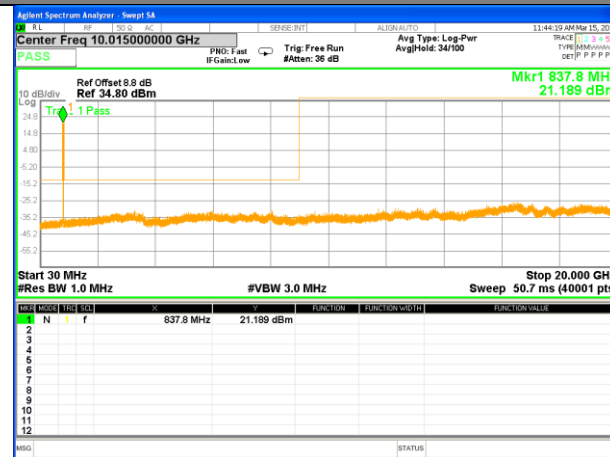

Highest Channel / 16QAM

LTE BAND 5

LTE BAND 5 / 3MHz /Emission

Lowest Channel / QPSK

Lowest Channel / 16QAM

Middle Channel / QPSK

Middle Channel / 16QAM

Highest Channel / QPSK

Highest Channel / 16QAM

LTE BAND 5

LTE BAND 5 / 5MHz /Emission

Lowest Channel / QPSK

Lowest Channel / 16QAM

Middle Channel / QPSK

Middle Channel / 16QAM

Highest Channel / QPSK

Highest Channel / 16QAM

LTE BAND 5

LTE BAND 5 / 10MHz /Emission

Lowest Channel / QPSK

Lowest Channel / 16QAM

Middle Channel / QPSK

Middle Channel / 16QAM

Highest Channel / QPSK