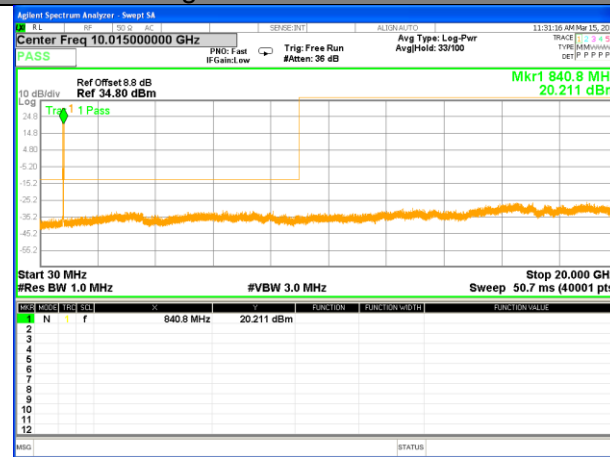

Highest Channel / 16QAM

LTE BAND 5

LTE BAND 5 / 5MHz /Emission

Lowest Channel / QPSK

Lowest Channel / 16QAM

Middle Channel / QPSK

Middle Channel / 16QAM

Highest Channel / QPSK

Highest Channel / 16QAM

LTE BAND 5

LTE BAND 5 / 10MHz /Emission

Lowest Channel / QPSK

Lowest Channel / 16QAM

Middle Channel / QPSK

Middle Channel / 16QAM

Highest Channel / QPSK

Highest Channel / 16QAM