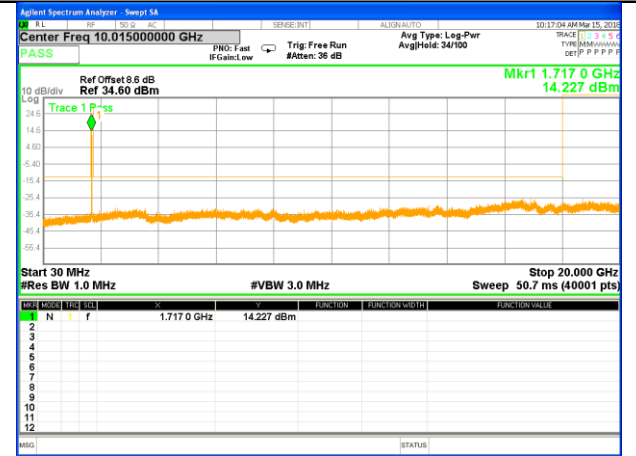

Highest Channel / 16QAM

LTE BAND 4

LTE Band 4 / 5MHz /Emission

Lowest Channel / QPSK

Lowest Channel / 16QAM

Middle Channel / QPSK

Middle Channel / 16QAM

Highest Channel / QPSK

Highest Channel / 16QAM

LTE BAND 4

LTE Band 4 / 10MHz /Emission

Lowest Channel / QPSK

Lowest Channel / 16QAM

Middle Channel / QPSK

Middle Channel / 16QAM

Highest Channel / QPSK

Highest Channel / 16QAM

LTE BAND 4

LTE Band 4 / 15MHz /Emission

Lowest Channel / QPSK

Lowest Channel / 16QAM

Middle Channel / QPSK

Middle Channel / 16QAM

Highest Channel / QPSK