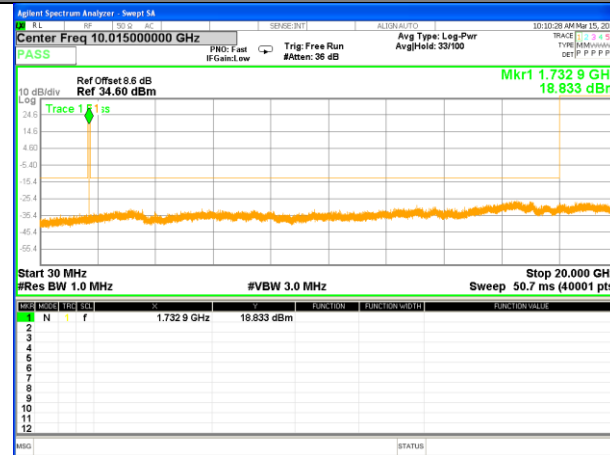

Highest Channel / 16QAM

LTE BAND 2

LTE Band 2 / 20MHz /Emission

Lowest Channel / QPSK

Lowest Channel / 16QAM

Middle Channel / QPSK

Middle Channel / 16QAM

Highest Channel / QPSK

Highest Channel / 16QAM

LTE BAND 4

LTE Band 4 / 1.4MHz /Emission

Lowest Channel / QPSK

Lowest Channel / 16QAM

Middle Channel / QPSK

Middle Channel / 16QAM

Highest Channel / QPSK

Highest Channel / 16QAM

LTE BAND 4

LTE Band 4 / 3MHz /Emission

Lowest Channel / QPSK

Lowest Channel / 16QAM

Middle Channel / QPSK

Middle Channel / 16QAM

Highest Channel / QPSK