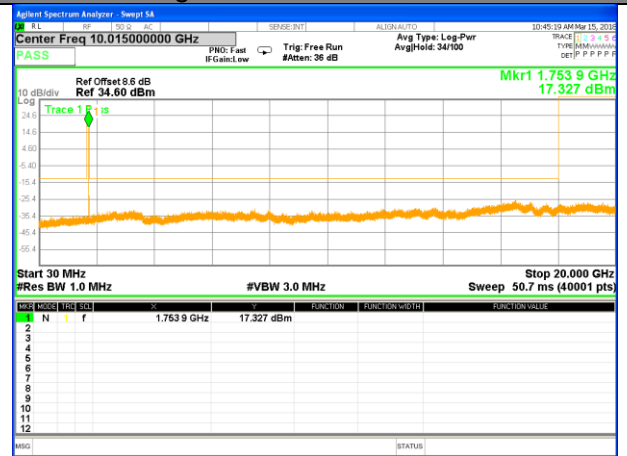

Highest Channel / 16QAM

LTE BAND 4

LTE Band 4 / 1.4MHz /Emission

Lowest Channel / QPSK

Lowest Channel / 16QAM

Middle Channel / QPSK

Middle Channel / 16QAM

Highest Channel / QPSK

Highest Channel / 16QAM

LTE BAND 4

LTE Band 4 / 3MHz /Emission

Lowest Channel / QPSK

Lowest Channel / 16QAM

Middle Channel / QPSK

Middle Channel / 16QAM

Highest Channel / QPSK

Highest Channel / 16QAM

LTE BAND 4

LTE Band 4 / 5MHz /Emission

Lowest Channel / QPSK

Lowest Channel / 16QAM

Middle Channel / QPSK

Middle Channel / 16QAM

Highest Channel / QPSK