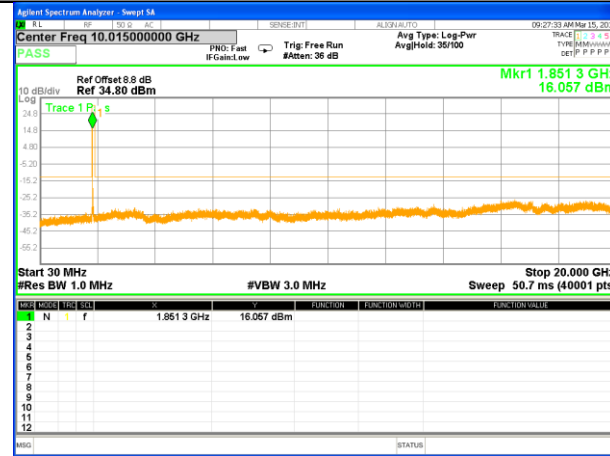

Highest Channel / 16QAM

LTE BAND 2

LTE Band 2 / 3MHz /Emission

Lowest Channel / QPSK

Lowest Channel / 16QAM

Middle Channel / QPSK

Middle Channel / 16QAM

Highest Channel / QPSK

Highest Channel / 16QAM

LTE BAND 2

LTE Band 2 / 5MHz /Emission

Lowest Channel / QPSK

Lowest Channel / 16QAM

Middle Channel / QPSK

Middle Channel / 16QAM

Highest Channel / QPSK

Highest Channel / 16QAM

LTE BAND 2

LTE Band 2 / 10MHz /Emission

Lowest Channel / QPSK

Lowest Channel / 16QAM

Middle Channel / QPSK

Middle Channel / 16QAM

Highest Channel / QPSK

Highest Channel / 16QAM

LTE BAND 2

LTE Band 2 / 15MHz /Emission

Lowest Channel / QPSK

Lowest Channel / 16QAM

Middle Channel / QPSK

Middle Channel / 16QAM

Highest Channel / QPSK