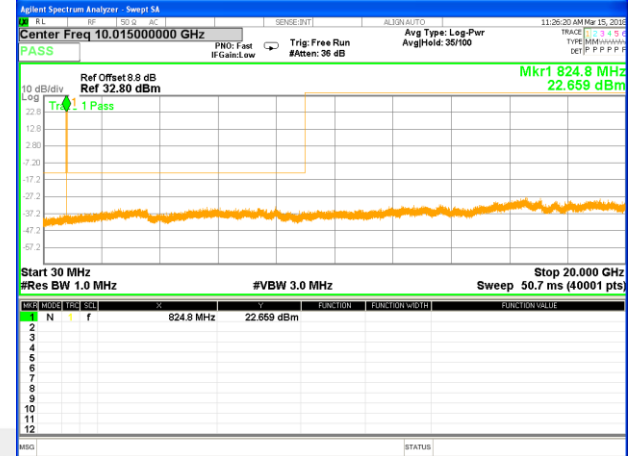

Highest Channel / 16QAM

LTE BAND 4

LTE Band 4 / 20MHz /Emission

Lowest Channel / QPSK

Lowest Channel / 16QAM

Middle Channel / QPSK

Middle Channel / 16QAM

Highest Channel / QPSK

Highest Channel / 16QAM

LTE BAND 5

LTE BAND 5 / 1.4MHz /Emission

Lowest Channel / QPSK

Lowest Channel / 16QAM

Middle Channel / QPSK

Middle Channel / 16QAM

Highest Channel / QPSK

Highest Channel / 16QAM

LTE BAND 5

LTE BAND 5 / 3MHz /Emission

Lowest Channel / QPSK

Lowest Channel / 16QAM

Middle Channel / QPSK

Middle Channel / 16QAM

Highest Channel / QPSK