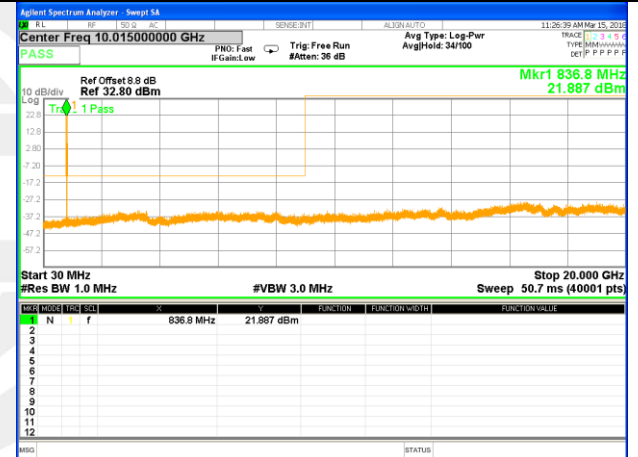

Highest Channel / 16QAM

LTE BAND 4

LTE Band 4 / 20MHz /Emission

Lowest Channel / QPSK

Lowest Channel / 16QAM

Middle Channel / QPSK

Middle Channel / 16QAM

Highest Channel / QPSK

Highest Channel / 16QAM

LTE BAND 5

LTE BAND 5 / 1.4MHz /Emission

Lowest Channel / QPSK

Lowest Channel / 16QAM

Middle Channel / QPSK

Middle Channel / 16QAM

Highest Channel / QPSK

Highest Channel / 16QAM

LTE BAND 5

LTE BAND 5 / 3MHz /Emission

Lowest Channel / QPSK

Lowest Channel / 16QAM

Middle Channel / QPSK

Middle Channel / 16QAM

Highest Channel / QPSK