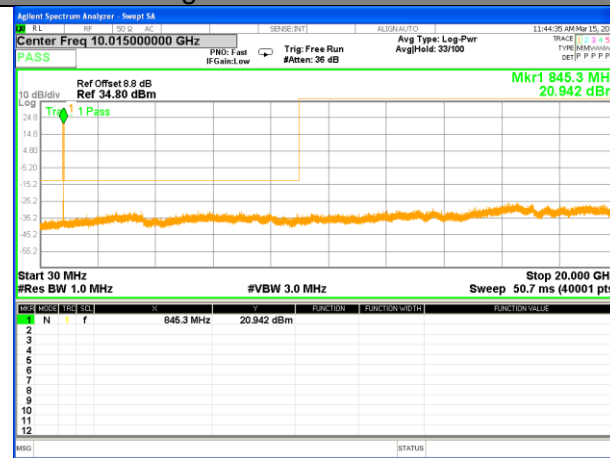

Highest Channel / 16QAM

LTE BAND 5

LTE BAND 5 / 3MHz /Emission

Lowest Channel / QPSK

Lowest Channel / 16QAM

Middle Channel / QPSK

Middle Channel / 16QAM

Highest Channel / QPSK

Highest Channel / 16QAM

LTE BAND 5

LTE BAND 5 / 5MHz /Emission

Lowest Channel / QPSK

Lowest Channel / 16QAM

Middle Channel / QPSK

Middle Channel / 16QAM

Highest Channel / QPSK

Highest Channel / 16QAM

LTE BAND 5

LTE BAND 5 / 10MHz /Emission

Lowest Channel / QPSK

Lowest Channel / 16QAM

Middle Channel / QPSK

Middle Channel / 16QAM

Highest Channel / QPSK