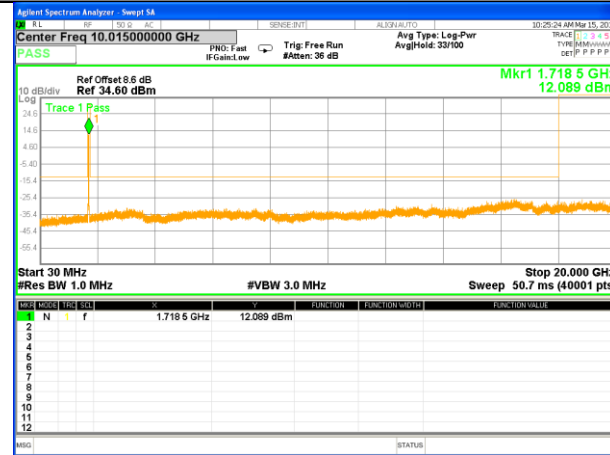

Highest Channel / 16QAM

LTE BAND 4

LTE Band 4 / 5MHz /Emission

Lowest Channel / QPSK

Lowest Channel / 16QAM

Middle Channel / QPSK

Middle Channel / 16QAM

Highest Channel / QPSK

Highest Channel / 16QAM

LTE BAND 4

LTE Band 4 / 10MHz /Emission

Lowest Channel / QPSK

Lowest Channel / 16QAM

Middle Channel / QPSK

Middle Channel / 16QAM

Highest Channel / QPSK

Highest Channel / 16QAM

LTE BAND 4

LTE Band 4 / 15MHz /Emission

Lowest Channel / QPSK

Lowest Channel / 16QAM

Middle Channel / QPSK

Middle Channel / 16QAM

Highest Channel / QPSK