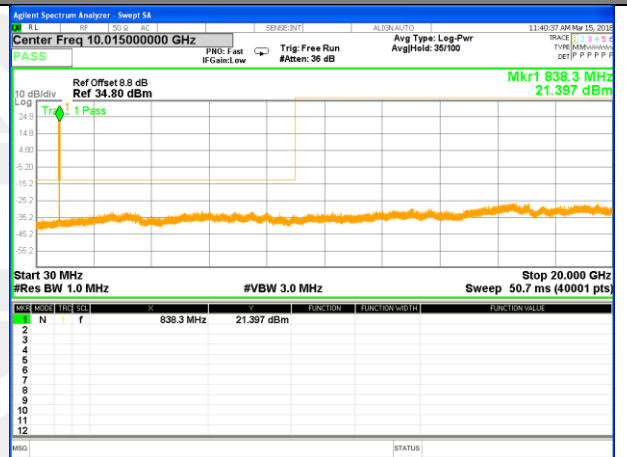

Highest Channel / 16QAM

LTE BAND 5

LTE BAND 5 / 3MHz /Emission

Lowest Channel / QPSK

Lowest Channel / 16QAM

Middle Channel / QPSK

Middle Channel / 16QAM

Highest Channel / QPSK

Highest Channel / 16QAM

LTE BAND 5

LTE BAND 5 / 5MHz /Emission

Lowest Channel / QPSK

Lowest Channel / 16QAM

Middle Channel / QPSK

Middle Channel / 16QAM

Highest Channel / QPSK

Highest Channel / 16QAM

LTE BAND 5

LTE BAND 5 / 10MHz /Emission

Lowest Channel / QPSK

Lowest Channel / 16QAM

Middle Channel / QPSK

Middle Channel / 16QAM

Highest Channel / QPSK