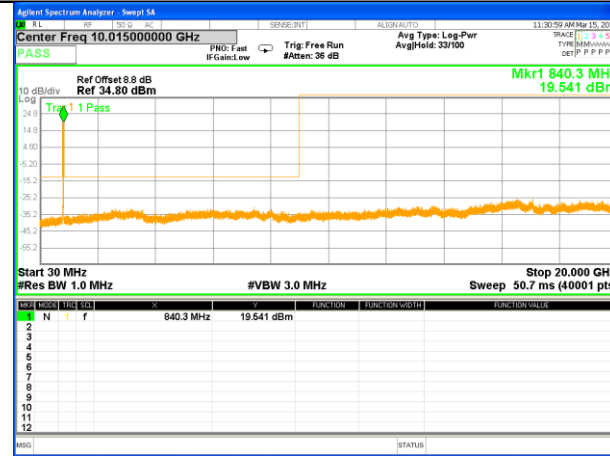

Highest Channel / 16QAM

LTE BAND 5

LTE BAND 5 / 5MHz /Emission

Lowest Channel / QPSK

Lowest Channel / 16QAM

Middle Channel / QPSK

Middle Channel / 16QAM

Highest Channel / QPSK

Highest Channel / 16QAM

LTE BAND 5

LTE BAND 5 / 10MHz /Emission

Lowest Channel / QPSK

Lowest Channel / 16QAM

Middle Channel / QPSK

Middle Channel / 16QAM

Highest Channel / QPSK

Highest Channel / 16QAM