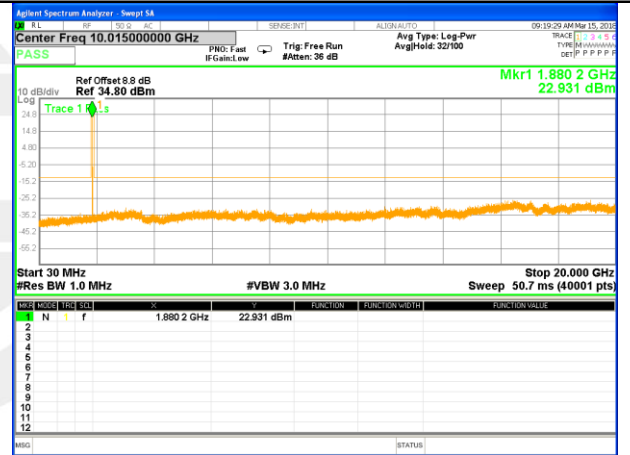

CONDUCTED SPURIOUS EMISSION

LTE BAND 2

LTE Band 2 / 1.4MHz /Emission

Lowest Channel / QPSK

Lowest Channel / 16QAM

Middle Channel / QPSK

Middle Channel / 16QAM

Highest Channel / QPSK

Highest Channel / 16QAM

LTE BAND 2

LTE Band 2 / 3MHz /Emission

Lowest Channel / QPSK

Lowest Channel / 16QAM

Middle Channel / QPSK

Middle Channel / 16QAM

Highest Channel / QPSK

Highest Channel / 16QAM

LTE BAND 2

LTE Band 2 / 5MHz /Emission

Lowest Channel / QPSK

Lowest Channel / 16QAM

Middle Channel / QPSK

Middle Channel / 16QAM

Highest Channel / QPSK