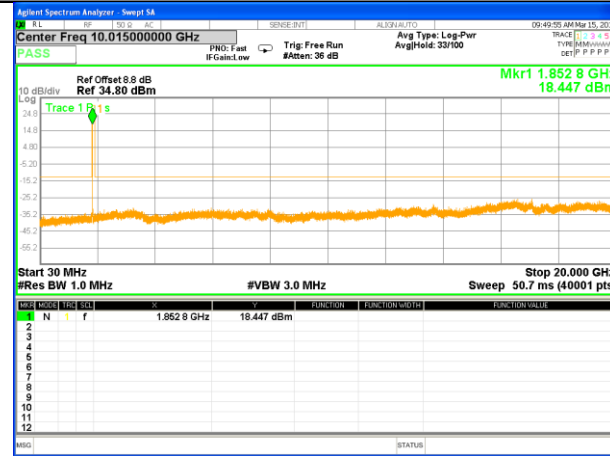

CONDUCTED SPURIOUS EMISSION

LTE BAND 2

LTE Band 2 / 1.4MHz /Emission

Lowest Channel / QPSK

Lowest Channel / 16QAM

Middle Channel / QPSK

Middle Channel / 16QAM

Highest Channel / QPSK

Highest Channel / 16QAM

LTE BAND 2

LTE Band 2 / 3MHz /Emission

Lowest Channel / QPSK

Lowest Channel / 16QAM

Middle Channel / QPSK

Middle Channel / 16QAM

Highest Channel / QPSK

Highest Channel / 16QAM

LTE BAND 2

LTE Band 2 / 5MHz /Emission

Lowest Channel / QPSK

Lowest Channel / 16QAM

Middle Channel / QPSK

Middle Channel / 16QAM

Highest Channel / QPSK

Highest Channel / 16QAM

LTE BAND 2

LTE Band 2 / 10MHz /Emission

Lowest Channel / QPSK

Lowest Channel / 16QAM

Middle Channel / QPSK

Middle Channel / 16QAM

Highest Channel / QPSK