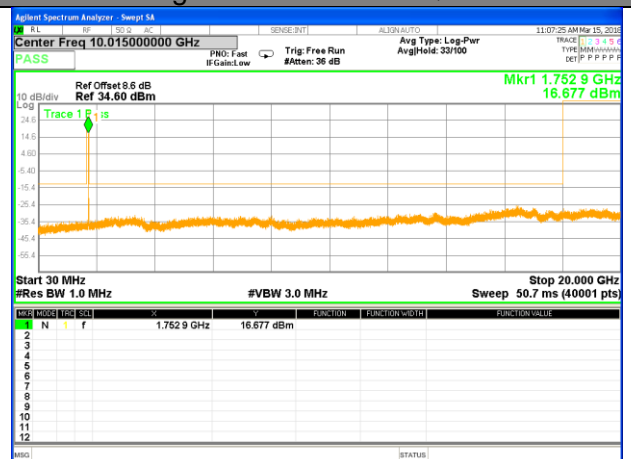

Highest Channel / 16QAM

LTE BAND 4

LTE Band 4 / 3MHz /Emission

Lowest Channel / QPSK

Lowest Channel / 16QAM

Middle Channel / QPSK

Middle Channel / 16QAM

Highest Channel / QPSK

Highest Channel / 16QAM

LTE BAND 4

LTE Band 4 / 5MHz /Emission

Lowest Channel / QPSK

Lowest Channel / 16QAM

Middle Channel / QPSK

Middle Channel / 16QAM

Highest Channel / QPSK

Highest Channel / 16QAM

LTE BAND 4

LTE Band 4 / 10MHz /Emission

Lowest Channel / QPSK

Lowest Channel / 16QAM

Middle Channel / QPSK

Middle Channel / 16QAM

Highest Channel / QPSK