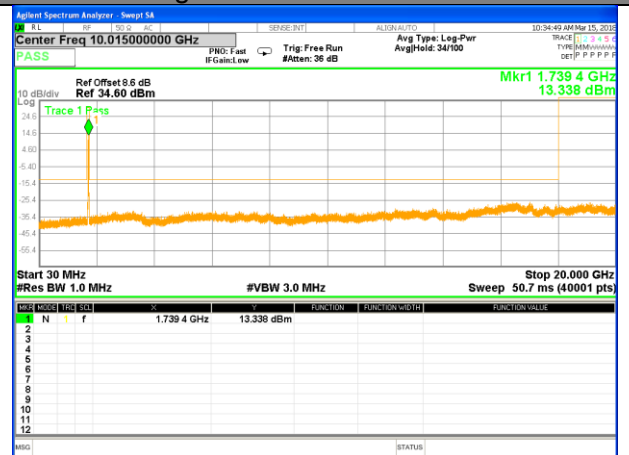

Highest Channel / 16QAM

LTE BAND 4

LTE Band 4 / 15MHz /Emission

Lowest Channel / QPSK

Lowest Channel / 16QAM

Middle Channel / QPSK

Middle Channel / 16QAM

Highest Channel / QPSK

Highest Channel / 16QAM

LTE BAND 4

LTE Band 4 / 20MHz /Emission

Lowest Channel / QPSK

Lowest Channel / 16QAM

Middle Channel / QPSK

Middle Channel / 16QAM

Highest Channel / QPSK

Highest Channel / 16QAM

LTE BAND 5

LTE BAND 5 / 1.4MHz /Emission

Lowest Channel / QPSK

Lowest Channel / 16QAM

Middle Channel / QPSK

Middle Channel / 16QAM

Highest Channel / QPSK