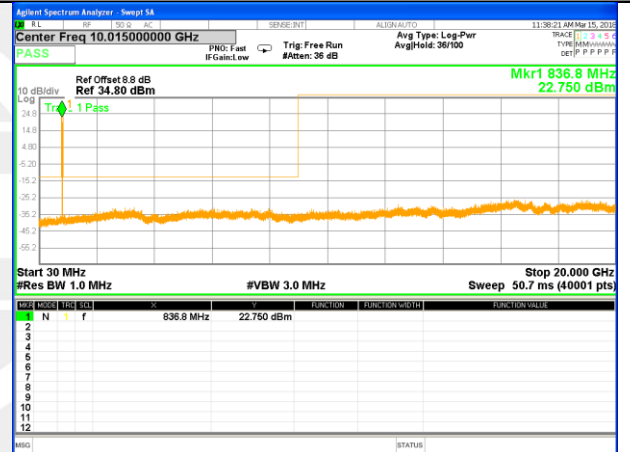

Highest Channel / 16QAM

LTE BAND 5

LTE BAND 5 / 1.4MHz /Emission

Lowest Channel / QPSK

Lowest Channel / 16QAM

Middle Channel / QPSK

Middle Channel / 16QAM

Highest Channel / QPSK

Highest Channel / 16QAM

LTE BAND 5

LTE BAND 5 / 3MHz /Emission

Lowest Channel / QPSK

Lowest Channel / 16QAM

Middle Channel / QPSK

Middle Channel / 16QAM

Highest Channel / QPSK

Highest Channel / 16QAM

LTE BAND 5

LTE BAND 5 / 5MHz /Emission

Lowest Channel / QPSK

Lowest Channel / 16QAM

Middle Channel / QPSK

Middle Channel / 16QAM

Highest Channel / QPSK