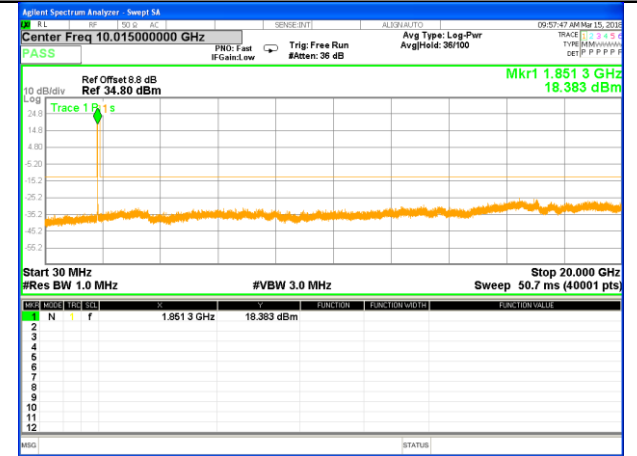

Highest Channel / 16QAM

LTE BAND 2

LTE Band 2 / 3MHz /Emission

Lowest Channel / QPSK

Lowest Channel / 16QAM

Middle Channel / QPSK

Middle Channel / 16QAM

Highest Channel / QPSK

Highest Channel / 16QAM

LTE BAND 2

LTE Band 2 / 5MHz /Emission

Lowest Channel / QPSK

Lowest Channel / 16QAM

Middle Channel / QPSK

Middle Channel / 16QAM

Highest Channel / QPSK

Highest Channel / 16QAM

LTE BAND 2

LTE Band 2 / 10MHz /Emission

Lowest Channel / QPSK

Lowest Channel / 16QAM

Middle Channel / QPSK

Middle Channel / 16QAM

Highest Channel / QPSK

Highest Channel / 16QAM

LTE BAND 2

LTE Band 2 / 15MHz /Emission

Lowest Channel / QPSK

Lowest Channel / 16QAM

Middle Channel / QPSK

Middle Channel / 16QAM

Highest Channel / QPSK