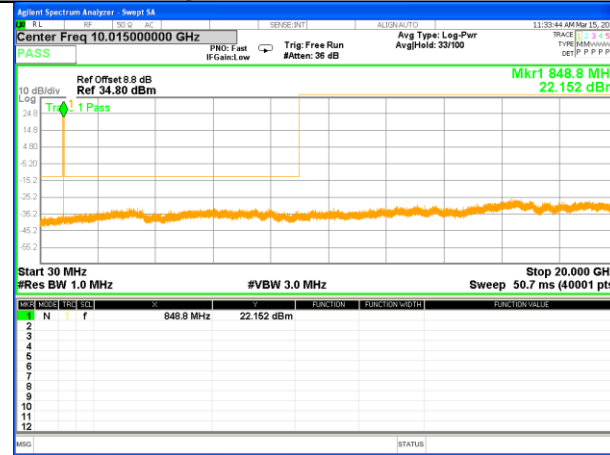

Highest Channel / 16QAM

LTE BAND 5

LTE BAND 5 / 1.4MHz /Emission

Lowest Channel / QPSK

Lowest Channel / 16QAM

Middle Channel / QPSK

Middle Channel / 16QAM

Highest Channel / QPSK

Highest Channel / 16QAM

LTE BAND 5

LTE BAND 5 / 3MHz /Emission

Lowest Channel / QPSK

Lowest Channel / 16QAM

Middle Channel / QPSK

Middle Channel / 16QAM

Highest Channel / QPSK

Highest Channel / 16QAM

LTE BAND 5

LTE BAND 5 / 5MHz /Emission

Lowest Channel / QPSK

Lowest Channel / 16QAM

Middle Channel / QPSK

Middle Channel / 16QAM

Highest Channel / QPSK