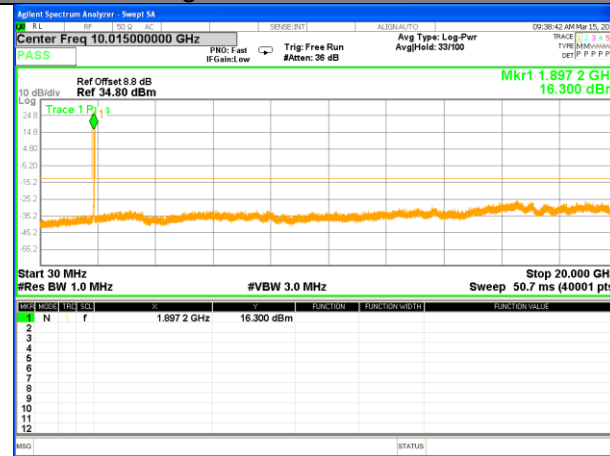

Highest Channel / 16QAM

LTE BAND 2

LTE Band 2 / 10MHz /Emission

Lowest Channel / QPSK

Lowest Channel / 16QAM

Middle Channel / QPSK

Middle Channel / 16QAM

Highest Channel / QPSK

Highest Channel / 16QAM

LTE BAND 2

LTE Band 2 / 15MHz /Emission

Lowest Channel / QPSK

Lowest Channel / 16QAM

Middle Channel / QPSK

Middle Channel / 16QAM

Highest Channel / QPSK

Highest Channel / 16QAM

LTE BAND 2

LTE Band 2 / 20MHz /Emission

Lowest Channel / QPSK

Lowest Channel / 16QAM

Middle Channel / QPSK

Middle Channel / 16QAM

Highest Channel / QPSK

Highest Channel / 16QAM

LTE BAND 4

LTE Band 4 / 1.4MHz /Emission

Lowest Channel / QPSK

Lowest Channel / 16QAM

Middle Channel / QPSK

Middle Channel / 16QAM

Highest Channel / QPSK