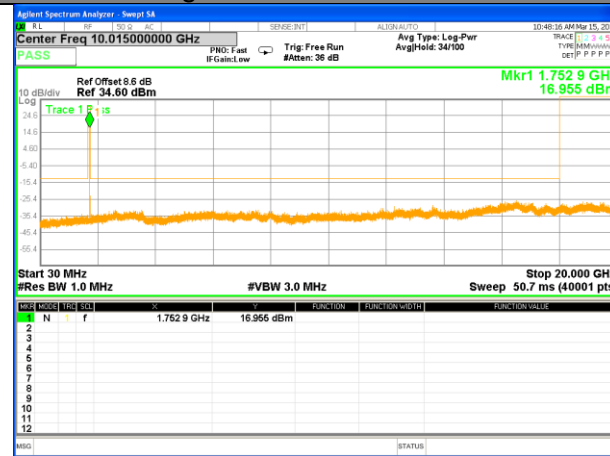

Highest Channel / 16QAM

LTE BAND 4

LTE Band 4 / 1.4MHz /Emission

Lowest Channel / QPSK

Lowest Channel / 16QAM

Middle Channel / QPSK

Middle Channel / 16QAM

Highest Channel / QPSK

Highest Channel / 16QAM

LTE BAND 4

LTE Band 4 / 3MHz /Emission

Lowest Channel / QPSK

Lowest Channel / 16QAM

Middle Channel / QPSK

Middle Channel / 16QAM

Highest Channel / QPSK

Highest Channel / 16QAM

LTE BAND 4

LTE Band 4 / 5MHz /Emission

Lowest Channel / QPSK

Lowest Channel / 16QAM

Middle Channel / QPSK

Middle Channel / 16QAM

Highest Channel / QPSK