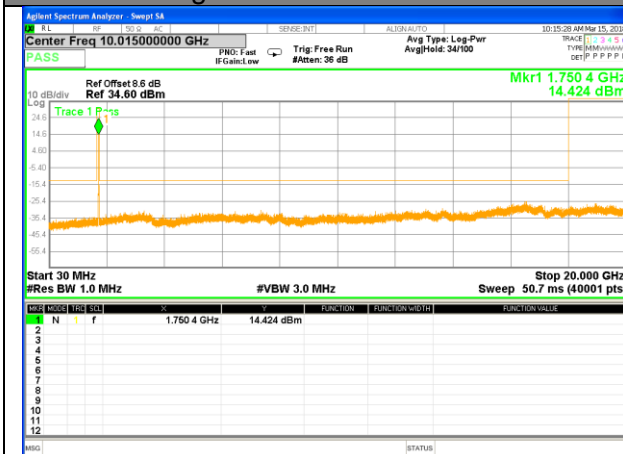

Highest Channel / 16QAM

LTE BAND 4

LTE Band 4 / 5MHz /Emission

Lowest Channel / QPSK

Lowest Channel / 16QAM

Middle Channel / QPSK

Middle Channel / 16QAM

Highest Channel / QPSK

Highest Channel / 16QAM

LTE BAND 4

LTE Band 4 / 10MHz /Emission

Lowest Channel / QPSK

Lowest Channel / 16QAM

Middle Channel / QPSK

Middle Channel / 16QAM

Highest Channel / QPSK

Highest Channel / 16QAM

LTE BAND 4

LTE Band 4 / 15MHz /Emission

Lowest Channel / QPSK

Lowest Channel / 16QAM

Middle Channel / QPSK

Middle Channel / 16QAM

Highest Channel / QPSK