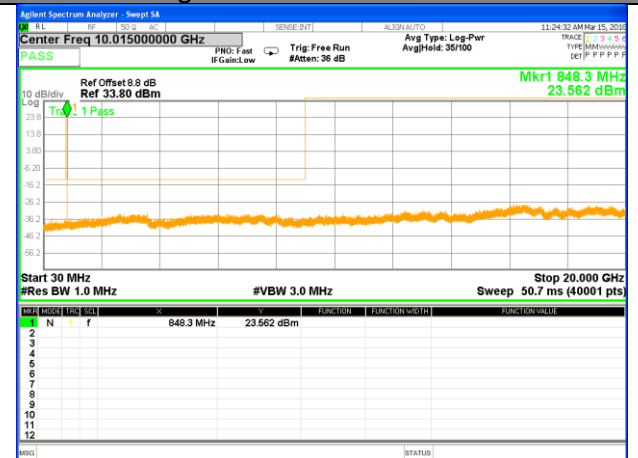

Highest Channel / 16QAM

LTE BAND 4

LTE Band 4 / 20MHz /Emission

Lowest Channel / QPSK

Lowest Channel / 16QAM

Middle Channel / QPSK

Middle Channel / 16QAM

Highest Channel / QPSK

Highest Channel / 16QAM

LTE BAND 5

LTE BAND 5 / 1.4MHz /Emission

Lowest Channel / QPSK

Lowest Channel / 16QAM

Middle Channel / QPSK

Middle Channel / 16QAM

Highest Channel / QPSK

Highest Channel / 16QAM

LTE BAND 5

LTE BAND 5 / 3MHz /Emission

Lowest Channel / QPSK

Lowest Channel / 16QAM

Middle Channel / QPSK

Middle Channel / 16QAM

Highest Channel / QPSK