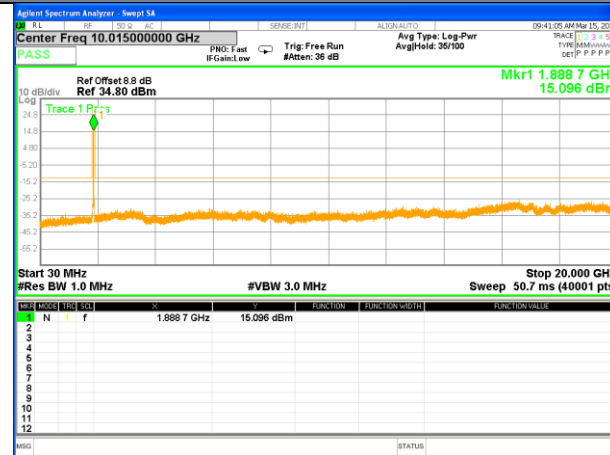

Highest Channel / 16QAM

LTE BAND 2

LTE Band 2 / 15MHz /Emission

Lowest Channel / QPSK

Lowest Channel / 16QAM

Middle Channel / QPSK

Middle Channel / 16QAM

Highest Channel / QPSK

Highest Channel / 16QAM

LTE BAND 2

LTE Band 2 / 20MHz /Emission

Lowest Channel / QPSK

Lowest Channel / 16QAM

Middle Channel / QPSK

Middle Channel / 16QAM

Highest Channel / QPSK

Highest Channel / 16QAM

LTE BAND 4

LTE Band 4 / 1.4MHz /Emission

Lowest Channel / QPSK

Lowest Channel / 16QAM

Middle Channel / QPSK

Middle Channel / 16QAM

Highest Channel / QPSK