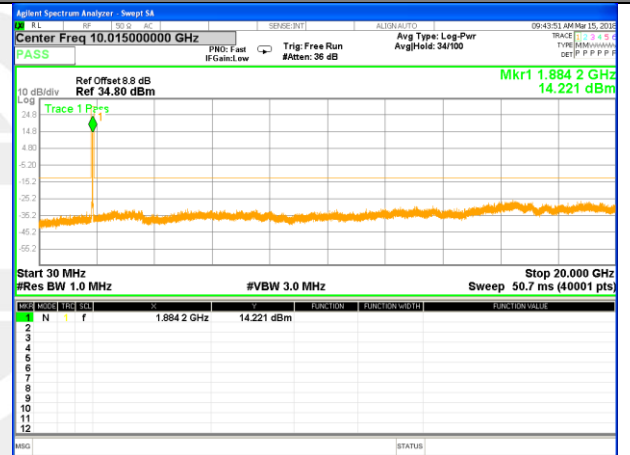

Highest Channel / 16QAM

LTE BAND 2

LTE Band 2 / 15MHz /Emission

Lowest Channel / QPSK

Lowest Channel / 16QAM

Middle Channel / QPSK

Middle Channel / 16QAM

Highest Channel / QPSK

Highest Channel / 16QAM

LTE BAND 2

LTE Band 2 / 20MHz /Emission

Lowest Channel / QPSK

Lowest Channel / 16QAM

Middle Channel / QPSK

Middle Channel / 16QAM

Highest Channel / QPSK

Highest Channel / 16QAM

LTE BAND 4

LTE Band 4 / 1.4MHz /Emission

Lowest Channel / QPSK

Lowest Channel / 16QAM

Middle Channel / QPSK

Middle Channel / 16QAM

Highest Channel / QPSK