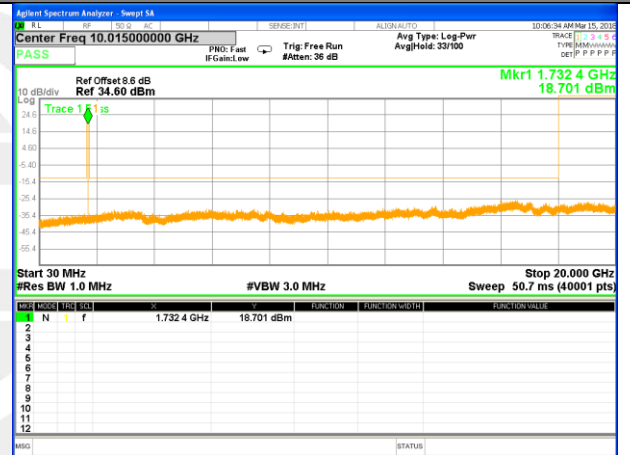

Highest Channel / 16QAM

LTE BAND 2

LTE Band 2 / 20MHz /Emission

Lowest Channel / QPSK

Lowest Channel / 16QAM

Middle Channel / QPSK

Middle Channel / 16QAM

Highest Channel / QPSK

Highest Channel / 16QAM

LTE BAND 4

LTE Band 4 / 1.4MHz /Emission

Lowest Channel / QPSK

Lowest Channel / 16QAM

Middle Channel / QPSK

Middle Channel / 16QAM

Highest Channel / QPSK

Highest Channel / 16QAM

LTE BAND 4

LTE Band 4 / 3MHz /Emission

Lowest Channel / QPSK

Lowest Channel / 16QAM

Middle Channel / QPSK

Middle Channel / 16QAM

Highest Channel / QPSK