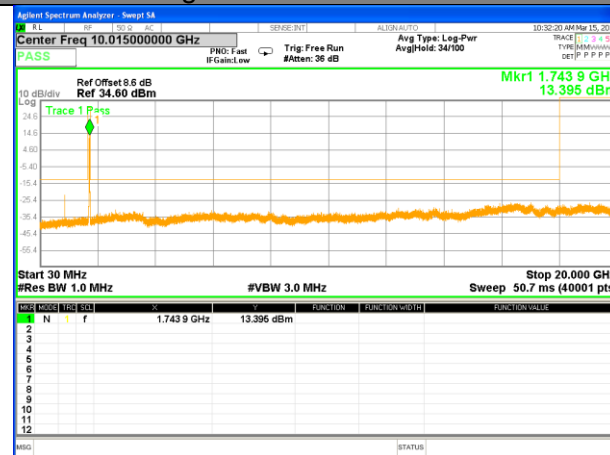

Highest Channel / 16QAM

LTE BAND 4

LTE Band 4 / 15MHz /Emission

Lowest Channel / QPSK

Lowest Channel / 16QAM

Middle Channel / QPSK

Middle Channel / 16QAM

Highest Channel / QPSK

Highest Channel / 16QAM

LTE BAND 4

LTE Band 4 / 20MHz /Emission

Lowest Channel / QPSK

Lowest Channel / 16QAM

Middle Channel / QPSK

Middle Channel / 16QAM

Highest Channel / QPSK

Highest Channel / 16QAM

LTE BAND 5

LTE BAND 5 / 1.4MHz /Emission

Lowest Channel / QPSK

Lowest Channel / 16QAM

Middle Channel / QPSK

Middle Channel / 16QAM

Highest Channel / QPSK