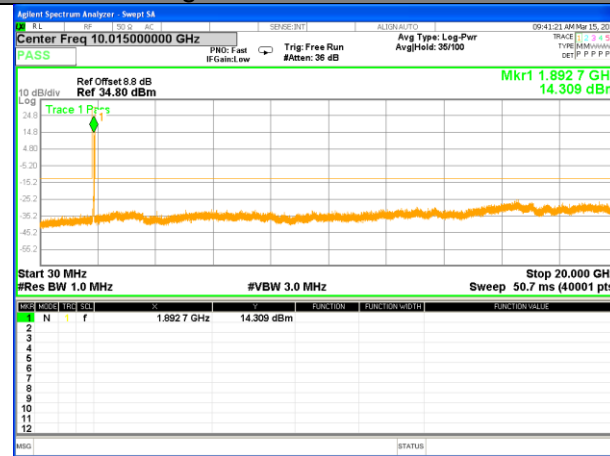

Highest Channel / 16QAM

LTE BAND 2

LTE Band 2 / 15MHz /Emission

Lowest Channel / QPSK

Lowest Channel / 16QAM

Middle Channel / QPSK

Middle Channel / 16QAM

Highest Channel / QPSK

Highest Channel / 16QAM

LTE BAND 2

LTE Band 2 / 20MHz /Emission

Lowest Channel / QPSK

Lowest Channel / 16QAM

Middle Channel / QPSK

Middle Channel / 16QAM

Highest Channel / QPSK

Highest Channel / 16QAM

LTE BAND 4

LTE Band 4 / 1.4MHz /Emission

Lowest Channel / QPSK

Lowest Channel / 16QAM

Middle Channel / QPSK

Middle Channel / 16QAM

Highest Channel / QPSK