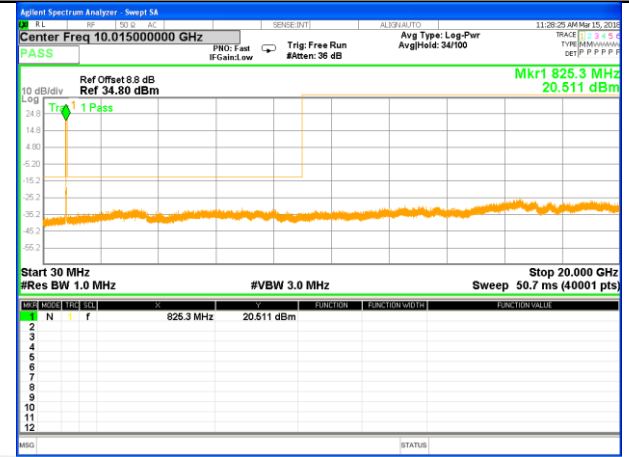

Highest Channel / 16QAM

LTE BAND 5

LTE BAND 5 / 5MHz /Emission

Lowest Channel / QPSK

Lowest Channel / 16QAM

Middle Channel / QPSK

Middle Channel / 16QAM

Highest Channel / QPSK

Highest Channel / 16QAM

LTE BAND 5

LTE BAND 5 / 10MHz /Emission

Lowest Channel / QPSK

Lowest Channel / 16QAM

Middle Channel / QPSK

Middle Channel / 16QAM

Highest Channel / QPSK

Highest Channel / 16QAM