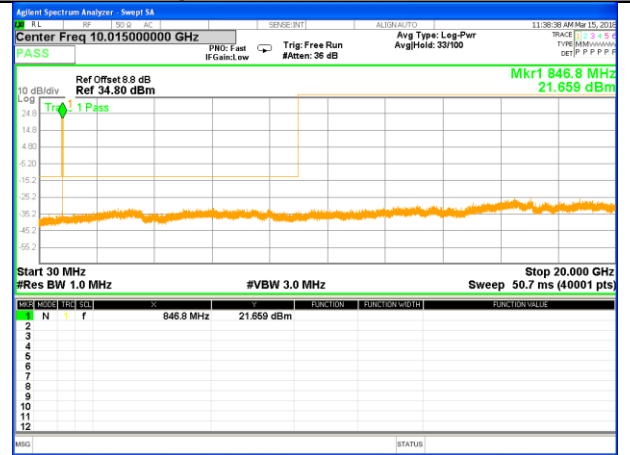

Highest Channel / 16QAM

LTE BAND 5

LTE BAND 5 / 1.4MHz /Emission

Lowest Channel / QPSK

Lowest Channel / 16QAM

Middle Channel / QPSK

Middle Channel / 16QAM

Highest Channel / QPSK

Highest Channel / 16QAM

LTE BAND 5

LTE BAND 5 / 3MHz /Emission

Lowest Channel / QPSK

Lowest Channel / 16QAM

Middle Channel / QPSK

Middle Channel / 16QAM

Highest Channel / QPSK

Highest Channel / 16QAM

LTE BAND 5

LTE BAND 5 / 5MHz /Emission

Lowest Channel / QPSK

Lowest Channel / 16QAM

Middle Channel / QPSK

Middle Channel / 16QAM

Highest Channel / QPSK