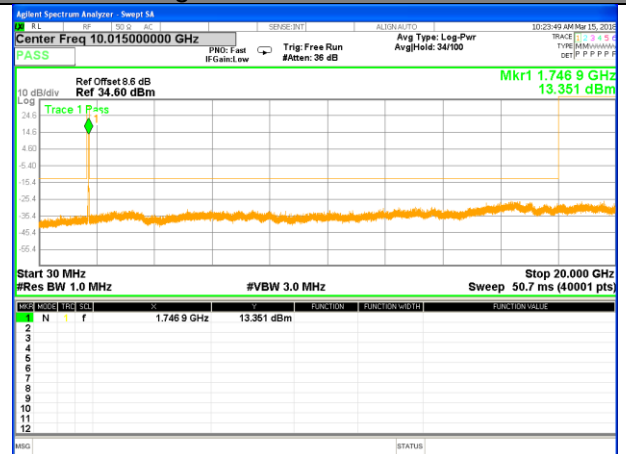

Highest Channel / 16QAM

LTE BAND 4

LTE Band 4 / 10MHz /Emission

Lowest Channel / QPSK

Lowest Channel / 16QAM

Middle Channel / QPSK

Middle Channel / 16QAM

Highest Channel / QPSK

Highest Channel / 16QAM

LTE BAND 4

LTE Band 4 / 15MHz /Emission

Lowest Channel / QPSK

Lowest Channel / 16QAM

Middle Channel / QPSK

Middle Channel / 16QAM

Highest Channel / QPSK

Highest Channel / 16QAM

LTE BAND 4

LTE Band 4 / 20MHz /Emission

Lowest Channel / QPSK

Lowest Channel / 16QAM

Middle Channel / QPSK

Middle Channel / 16QAM

Highest Channel / QPSK

Highest Channel / 16QAM

LTE BAND 5

LTE BAND 5 / 1.4MHz /Emission

Lowest Channel / QPSK

Lowest Channel / 16QAM

Middle Channel / QPSK

Middle Channel / 16QAM

Highest Channel / QPSK