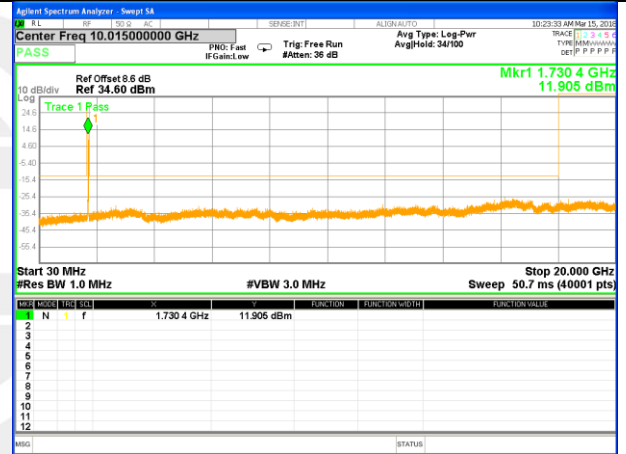

Highest Channel / 16QAM

LTE BAND 4

LTE Band 4 / 10MHz /Emission

Lowest Channel / QPSK

Lowest Channel / 16QAM

Middle Channel / QPSK

Middle Channel / 16QAM

Highest Channel / QPSK

Highest Channel / 16QAM

LTE BAND 4

LTE Band 4 / 15MHz /Emission

Lowest Channel / QPSK

Lowest Channel / 16QAM

Middle Channel / QPSK

Middle Channel / 16QAM

Highest Channel / QPSK

Highest Channel / 16QAM

LTE BAND 4

LTE Band 4 / 20MHz /Emission

Lowest Channel / QPSK

Lowest Channel / 16QAM

Middle Channel / QPSK

Middle Channel / 16QAM

Highest Channel / QPSK