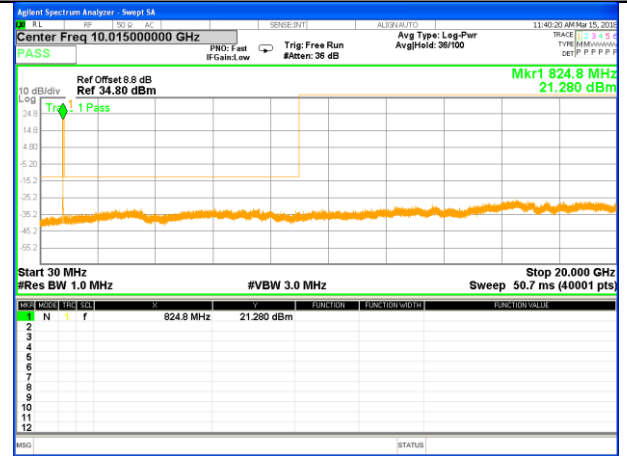

Highest Channel / 16QAM

LTE BAND 5

LTE BAND 5 / 3MHz /Emission

Lowest Channel / QPSK

Lowest Channel / 16QAM

Middle Channel / QPSK

Middle Channel / 16QAM

Highest Channel / QPSK

Highest Channel / 16QAM

LTE BAND 5

LTE BAND 5 / 5MHz /Emission

Lowest Channel / QPSK

Lowest Channel / 16QAM

Middle Channel / QPSK

Middle Channel / 16QAM

Highest Channel / QPSK

Highest Channel / 16QAM

LTE BAND 5

LTE BAND 5 / 10MHz /Emission

Lowest Channel / QPSK

Lowest Channel / 16QAM

Middle Channel / QPSK

Middle Channel / 16QAM

Highest Channel / QPSK

Highest Channel / 16QAM