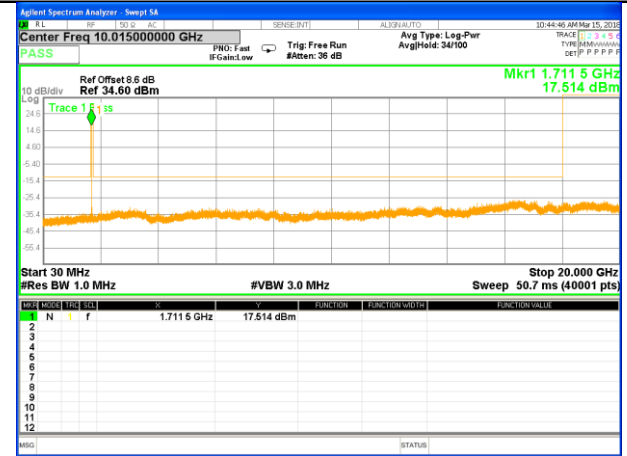

Highest Channel / 16QAM

LTE BAND 4

LTE Band 4 / 1.4MHz /Emission

Lowest Channel / QPSK

Lowest Channel / 16QAM

Middle Channel / QPSK

Middle Channel / 16QAM

Highest Channel / QPSK

Highest Channel / 16QAM

LTE BAND 4

LTE Band 4 / 3MHz /Emission

Lowest Channel / QPSK

Lowest Channel / 16QAM

Middle Channel / QPSK

Middle Channel / 16QAM

Highest Channel / QPSK

Highest Channel / 16QAM

LTE BAND 4

LTE Band 4 / 5MHz /Emission

Lowest Channel / QPSK

Lowest Channel / 16QAM

Middle Channel / QPSK

Middle Channel / 16QAM

Highest Channel / QPSK