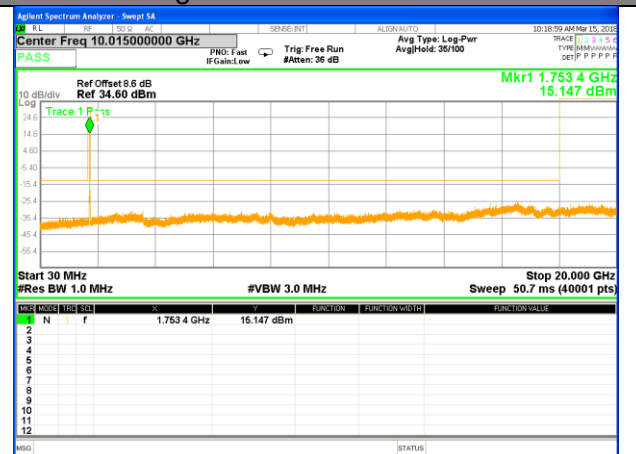

Highest Channel / 16QAM

LTE BAND 4

LTE Band 4 / 5MHz /Emission

Lowest Channel / QPSK

Lowest Channel / 16QAM

Middle Channel / QPSK

Middle Channel / 16QAM

Highest Channel / QPSK

Highest Channel / 16QAM

LTE BAND 4

LTE Band 4 / 10MHz /Emission

Lowest Channel / QPSK

Lowest Channel / 16QAM

Middle Channel / QPSK

Middle Channel / 16QAM

Highest Channel / QPSK

Highest Channel / 16QAM

LTE BAND 4

LTE Band 4 / 15MHz /Emission

Lowest Channel / QPSK

Lowest Channel / 16QAM

Middle Channel / QPSK

Middle Channel / 16QAM

Highest Channel / QPSK