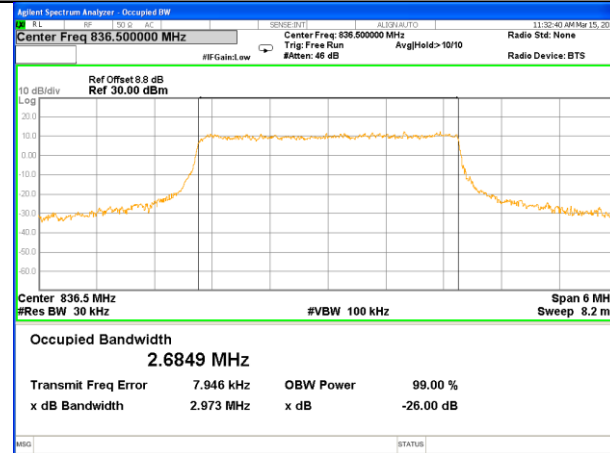

Lowest Channel / 20MHz / 16QAM

Middle Channel / 20MHz / QPSK

Middle Channel / 20MHz / 16QAM

Highest Channel / 20MHz / QPSK

Highest Channel / 20MHz / 16QAM

LTE band 5

LTE band 5 (99% and -26 Bandwidth)

LTE band 5

LTE band 5 (99% and -26 Bandwidth)

Lowest Channel / 3MHz / QPSK

Lowest Channel / 3MHz / 16QAM

Middle Channel / 3MHz / QPSK

Middle Channel / 3MHz / 16QAM

Highest Channel / 3MHz / QPSK

Highest Channel / 3MHz / 16QAM

LTE band 5

LTE band 5 (99% and -26 Bandwidth)

Lowest Channel / 5MHz / QPSK

Lowest Channel / 5MHz / 16QAM

Middle Channel / 5MHz / QPSK

Middle Channel / 5MHz / 16QAM

Highest Channel / 5MHz / QPSK

Highest Channel / 5MHz / 16QAM