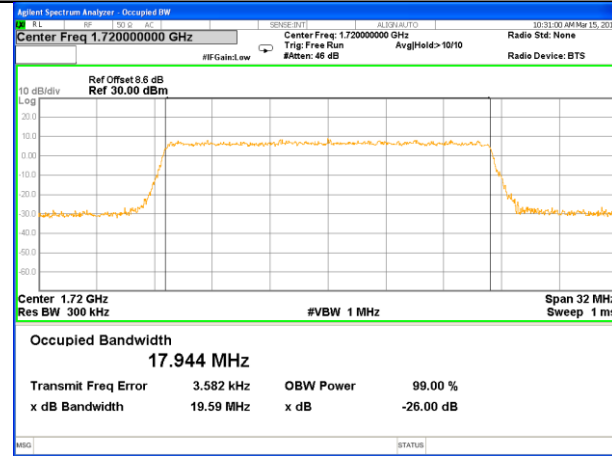

Lowest Channel / 10MHz / 16QAM

Middle Channel / 10MHz / QPSK

Middle Channel / 10MHz / 16QAM

Highest Channel / 10MHz / QPSK

Highest Channel / 10MHz / 16QAM

LTE band 4

LTE band 4 (99% and -26 Bandwidth)

Lowest Channel / 15MHz / QPSK

Lowest Channel / 15MHz / 16QAM

Middle Channel / 15MHz / QPSK

Middle Channel / 15MHz / 16QAM

Highest Channel / 15MHz / QPSK

Highest Channel / 15MHz / 16QAM

LTE band 4

LTE band 4 (99% and -26 Bandwidth)

Lowest Channel / 20MHz / QPSK

Lowest Channel / 20MHz / 16QAM

Middle Channel / 20MHz / QPSK

Middle Channel / 20MHz / 16QAM

Highest Channel / 20MHz / QPSK

Highest Channel / 20MHz / 16QAM

LTE band 5

LTE band 5 (99% and -26 Bandwidth)

LTE band 5