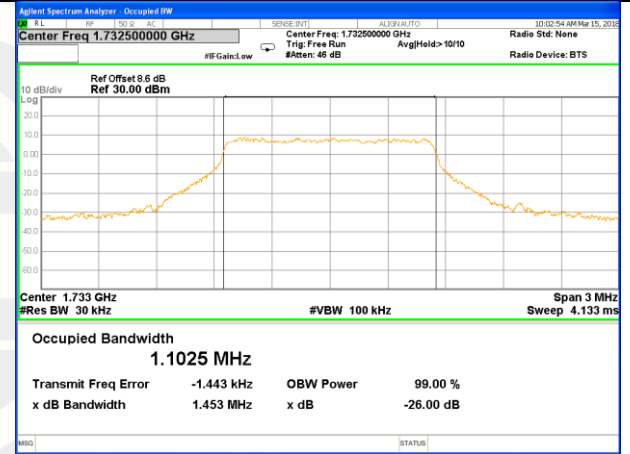

Lowest Channel / 15MHz / 16QAM

Middle Channel / 15MHz / QPSK

Middle Channel / 15MHz / 16QAM

Highest Channel / 15MHz / QPSK

Highest Channel / 15MHz / 16QAM

LTE band 2

LTE band 2 (99% and -26 Bandwidth)

Lowest Channel / 20MHz / QPSK

Lowest Channel / 20MHz / 16QAM

Middle Channel / 20MHz / QPSK

Middle Channel / 20MHz / 16QAM

Highest Channel / 20MHz / QPSK

Highest Channel / 20MHz / 16QAM

LTE band 4

LTE band 4 (99% and -26 Bandwidth)

Lowest Channel / 1.4MHz / QPSK

Lowest Channel / 1.4MHz / 16QAM

Middle Channel / 1.4MHz / QPSK

Middle Channel / 1.4MHz / 16QAM

Highest Channel / 1.4MHz / QPSK

Highest Channel / 1.4MHz / 16QAM

LTE band 4

LTE band 4 (99% and -26 Bandwidth)

Lowest Channel / 3MHz / QPSK