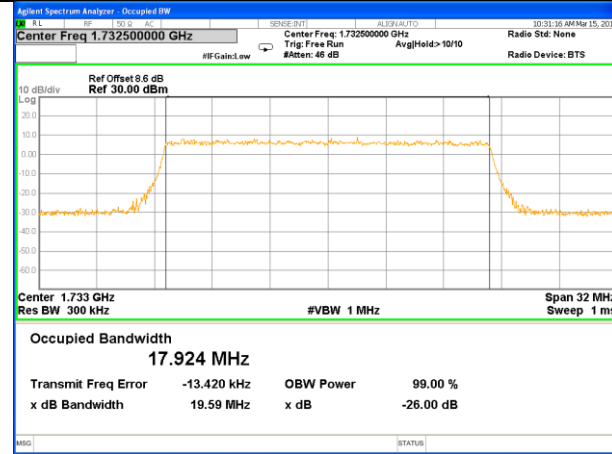

Lowest Channel / 10MHz / 16QAM

Middle Channel / 10MHz / QPSK

Middle Channel / 10MHz / 16QAM

Highest Channel / 10MHz / QPSK

Highest Channel / 10MHz / 16QAM

LTE band 4

LTE band 4 (99% and -26 Bandwidth)

Lowest Channel / 15MHz / QPSK

Lowest Channel / 15MHz / 16QAM

Middle Channel / 15MHz / QPSK

Middle Channel / 15MHz / 16QAM

Highest Channel / 15MHz / QPSK

Highest Channel / 15MHz / 16QAM

LTE band 4

LTE band 4 (99% and -26 Bandwidth)

Lowest Channel / 20MHz / QPSK

Lowest Channel / 20MHz / 16QAM

Middle Channel / 20MHz / QPSK

Middle Channel / 20MHz / 16QAM

Highest Channel / 20MHz / QPSK

Highest Channel / 20MHz / 16QAM

LTE band 5

LTE band 5 (99% and -26 Bandwidth)

LTE band 5