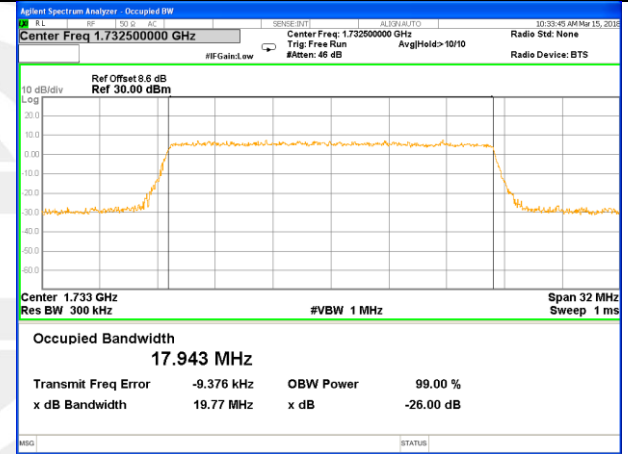

Lowest Channel / 10MHz / 16QAM

Middle Channel / 10MHz / QPSK

Middle Channel / 10MHz / 16QAM

Highest Channel / 10MHz / QPSK

Highest Channel / 10MHz / 16QAM

LTE band 4

LTE band 4 (99% and -26 Bandwidth)

Lowest Channel / 15MHz / QPSK

Lowest Channel / 15MHz / 16QAM

Middle Channel / 15MHz / QPSK

Middle Channel / 15MHz / 16QAM

Highest Channel / 15MHz / QPSK

Highest Channel / 15MHz / 16QAM

LTE band 4

LTE band 4 (99% and -26 Bandwidth)

Lowest Channel / 20MHz / QPSK

Lowest Channel / 20MHz / 16QAM

Middle Channel / 20MHz / QPSK

Middle Channel / 20MHz / 16QAM

Highest Channel / 20MHz / QPSK

Highest Channel / 20MHz / 16QAM

LTE band 5

LTE band 5 (99% and -26 Bandwidth)

LTE band 5