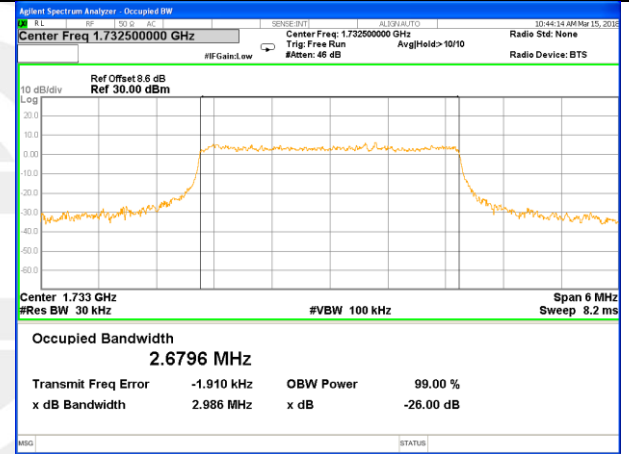

Lowest Channel / 20MHz / 16QAM

Middle Channel / 20MHz / QPSK

Middle Channel / 20MHz / 16QAM

Highest Channel / 20MHz / QPSK

Highest Channel / 20MHz / 16QAM

LTE band 4

LTE band 4 (99% and -26 Bandwidth)

Lowest Channel / 1.4MHz / QPSK

Lowest Channel / 1.4MHz / 16QAM

Middle Channel / 1.4MHz / QPSK

Middle Channel / 1.4MHz / 16QAM

Highest Channel / 1.4MHz / QPSK

Highest Channel / 1.4MHz / 16QAM

LTE band 4

LTE band 4 (99% and -26 Bandwidth)

Lowest Channel / 3MHz / QPSK

Lowest Channel / 3MHz / 16QAM

Middle Channel / 3MHz / QPSK

Middle Channel / 3MHz / 16QAM

Highest Channel / 3MHz / QPSK

Highest Channel / 3MHz / 16QAM

LTE band 4

LTE band 4 (99% and -26 Bandwidth)

Lowest Channel / 5MHz / QPSK