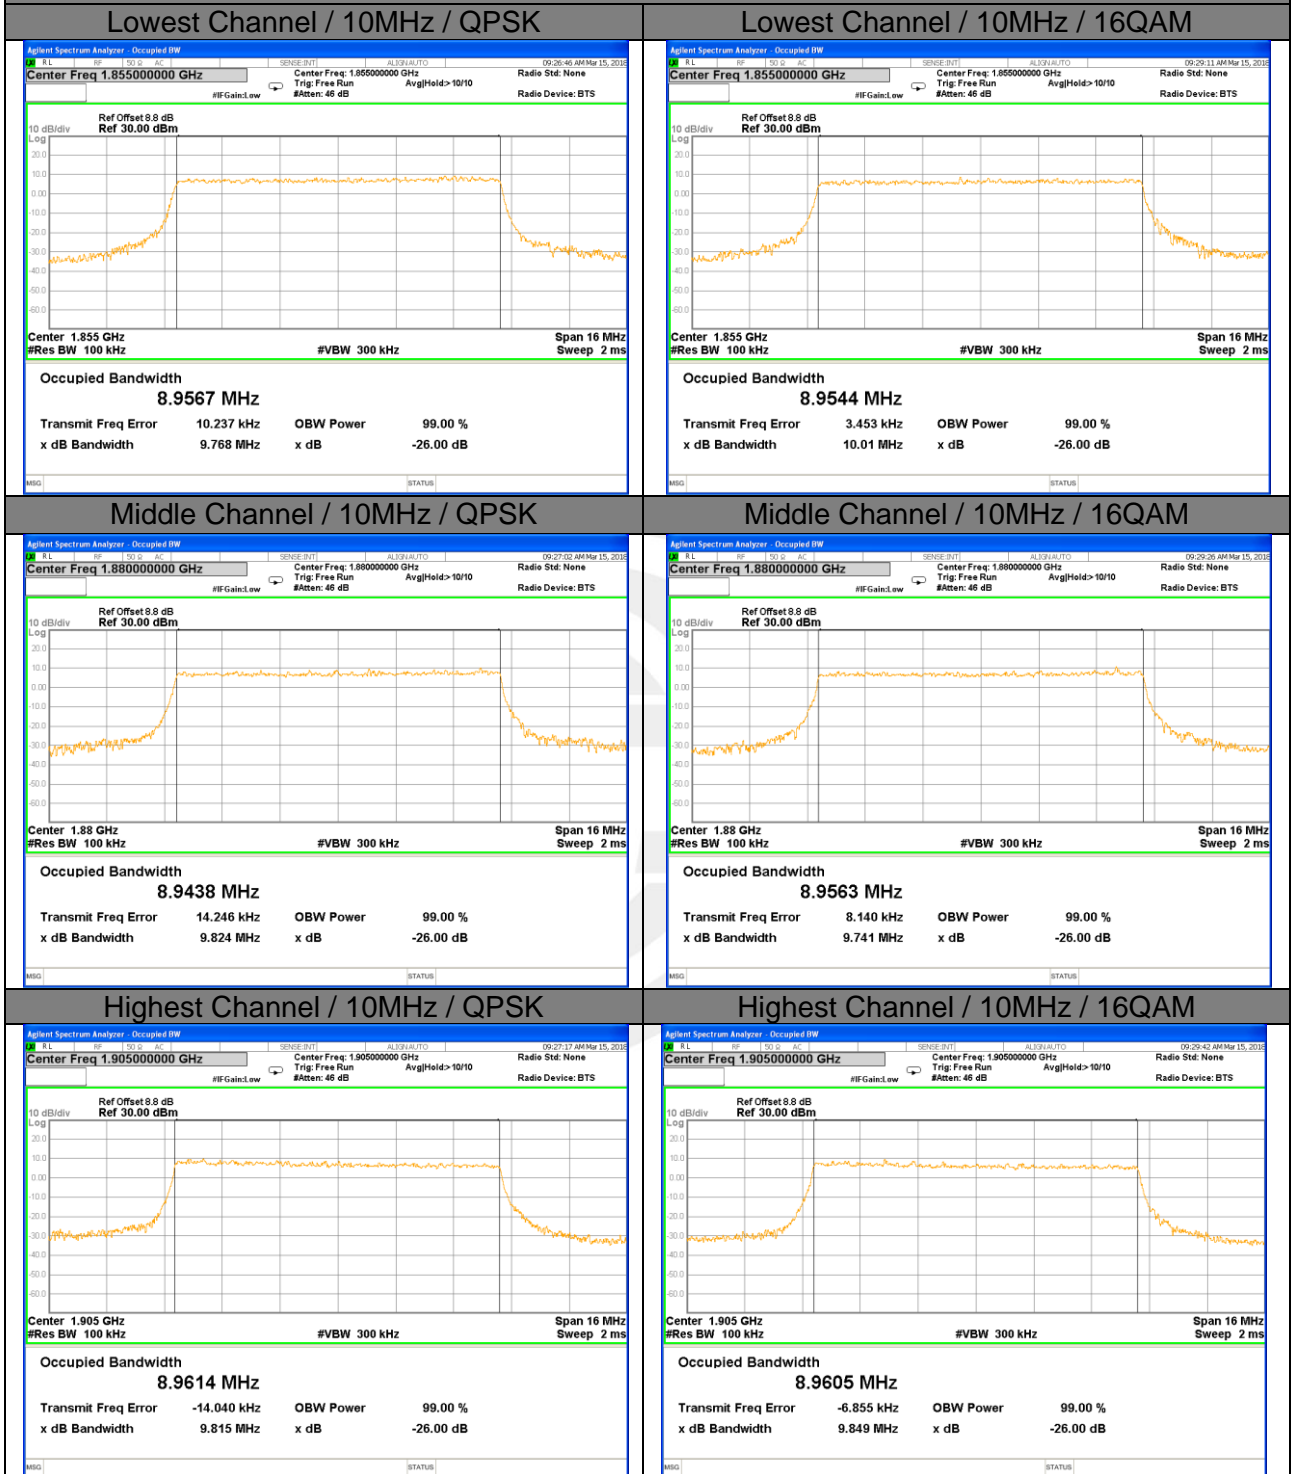

Middle Channel / 3MHz / 16QAM

Highest Channel / 3MHz / QPSK

Highest Channel / 3MHz / 16QAM

LTE band 2

LTE band 2 (99% and -26 Bandwidth)

Lowest Channel / 5MHz / QPSK

Lowest Channel / 5MHz / 16QAM

Middle Channel / 5MHz / QPSK

Middle Channel / 5MHz / 16QAM

Highest Channel / 5MHz / QPSK

Highest Channel / 5MHz / 16QAM

LTE band 2

LTE band 2 (99% and -26 Bandwidth)

LTE band 2

LTE band 2 (99% and -26 Bandwidth)

Lowest Channel / 15MHz / QPSK

Lowest Channel / 15MHz / 16QAM

Middle Channel / 15MHz / QPSK

Middle Channel / 15MHz / 16QAM

Highest Channel / 15MHz / QPSK

Highest Channel / 15MHz / 16QAM

LTE band 2

LTE band 2 (99% and -26 Bandwidth)

Lowest Channel / 20MHz / QPSK

Lowest Channel / 20MHz / 16QAM

Middle Channel / 20MHz / QPSK

Middle Channel / 20MHz / 16QAM

Highest Channel / 20MHz / QPSK

Highest Channel / 20MHz / 16QAM

LTE band 4

LTE band 4 (99% and -26 Bandwidth)

Lowest Channel / 1.4MHz / QPSK