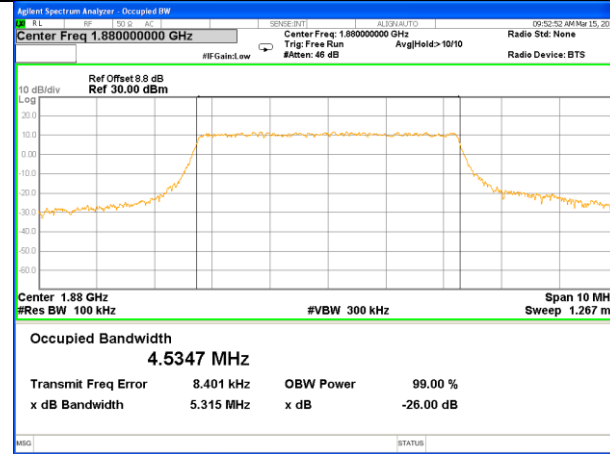

Middle Channel / 3MHz / 16QAM

Highest Channel / 3MHz / QPSK

Highest Channel / 3MHz / 16QAM

LTE band 2

LTE band 2 (99% and -26 Bandwidth)

Lowest Channel / 5MHz / QPSK

Lowest Channel / 5MHz / 16QAM

Middle Channel / 5MHz / QPSK

Middle Channel / 5MHz / 16QAM

Highest Channel / 5MHz / QPSK

Highest Channel / 5MHz / 16QAM

LTE band 2

LTE band 2 (99% and -26 Bandwidth)

LTE band 2

LTE band 2 (99% and -26 Bandwidth)

Lowest Channel / 15MHz / QPSK

Lowest Channel / 15MHz / 16QAM

Middle Channel / 15MHz / QPSK

Middle Channel / 15MHz / 16QAM

Highest Channel / 15MHz / QPSK

Highest Channel / 15MHz / 16QAM

LTE band 2

LTE band 2 (99% and -26 Bandwidth)

Lowest Channel / 20MHz / QPSK