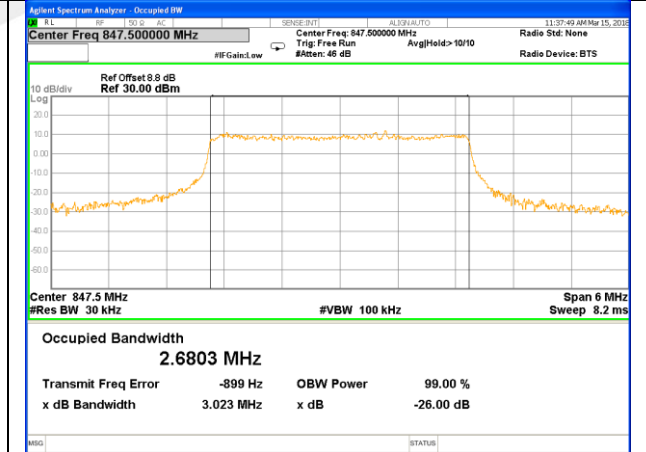

Lowest Channel / 20MHz / 16QAM

Middle Channel / 20MHz / QPSK

Middle Channel / 20MHz / 16QAM

Highest Channel / 20MHz / QPSK

Highest Channel / 20MHz / 16QAM

LTE band 5

LTE band 5 (99% and -26 Bandwidth)

LTE band 5

LTE band 5 (99% and -26 Bandwidth)

Lowest Channel / 3MHz / QPSK

Lowest Channel / 3MHz / 16QAM

Middle Channel / 3MHz / QPSK

Middle Channel / 3MHz / 16QAM

Highest Channel / 3MHz / QPSK

Highest Channel / 3MHz / 16QAM

LTE band 5

LTE band 5 (99% and -26 Bandwidth)

Lowest Channel / 5MHz / QPSK

Lowest Channel / 5MHz / 16QAM

Middle Channel / 5MHz / QPSK

Middle Channel / 5MHz / 16QAM

Highest Channel / 5MHz / QPSK

Highest Channel / 5MHz / 16QAM