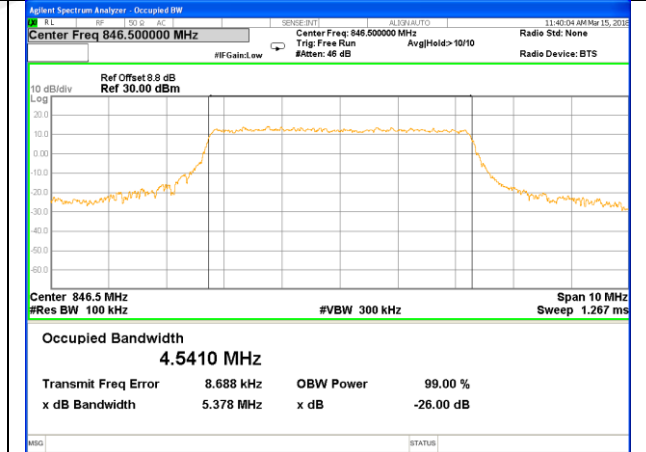

LTE band 5 (99% and -26 Bandwidth)

Lowest Channel / 3MHz / QPSK

Lowest Channel / 3MHz / 16QAM

Middle Channel / 3MHz / QPSK

Middle Channel / 3MHz / 16QAM

Highest Channel / 3MHz / QPSK

Highest Channel / 3MHz / 16QAM

LTE band 5

LTE band 5 (99% and -26 Bandwidth)

Lowest Channel / 5MHz / QPSK

Lowest Channel / 5MHz / 16QAM

Middle Channel / 5MHz / QPSK

Middle Channel / 5MHz / 16QAM

Highest Channel / 5MHz / QPSK

Highest Channel / 5MHz / 16QAM

LTE band 5