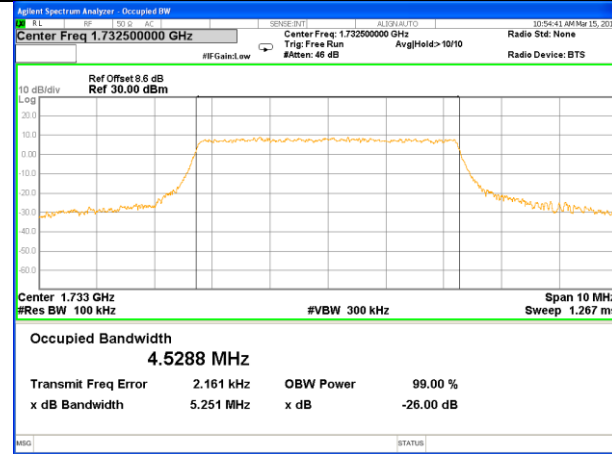

Lowest Channel / 1.4MHz / 16QAM

Middle Channel / 1.4MHz / QPSK

Middle Channel / 1.4MHz / 16QAM

Highest Channel / 1.4MHz / QPSK

Highest Channel / 1.4MHz / 16QAM

LTE band 4

LTE band 4 (99% and -26 Bandwidth)

Lowest Channel / 3MHz / QPSK

Lowest Channel / 3MHz / 16QAM

Middle Channel / 3MHz / QPSK

Middle Channel / 3MHz / 16QAM

Highest Channel / 3MHz / QPSK

Highest Channel / 3MHz / 16QAM

LTE band 4

LTE band 4 (99% and -26 Bandwidth)

Lowest Channel / 5MHz / QPSK

Lowest Channel / 5MHz / 16QAM

Middle Channel / 5MHz / QPSK

Middle Channel / 5MHz / 16QAM

Highest Channel / 5MHz / QPSK

Highest Channel / 5MHz / 16QAM

LTE band 4

LTE band 4 (99% and -26 Bandwidth)

Lowest Channel / 10MHz / QPSK