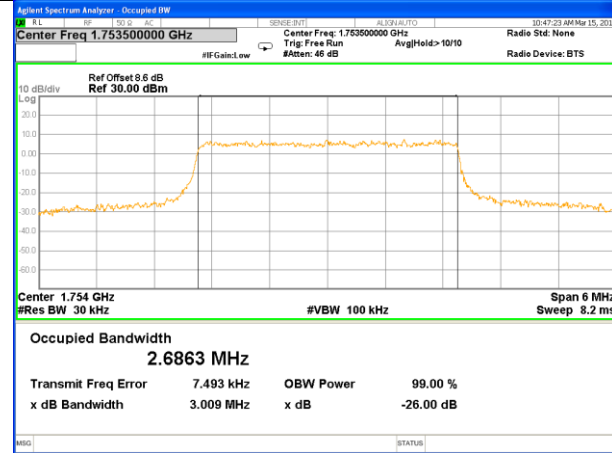

Lowest Channel / 1.4MHz / 16QAM

Middle Channel / 1.4MHz / QPSK

Middle Channel / 1.4MHz / 16QAM

Highest Channel / 1.4MHz / QPSK

Highest Channel / 1.4MHz / 16QAM

LTE band 4

LTE band 4 (99% and -26 Bandwidth)

Lowest Channel / 3MHz / QPSK

Lowest Channel / 3MHz / 16QAM

Middle Channel / 3MHz / QPSK

Middle Channel / 3MHz / 16QAM

Highest Channel / 3MHz / QPSK

Highest Channel / 3MHz / 16QAM

LTE band 4

LTE band 4 (99% and -26 Bandwidth)

Lowest Channel / 5MHz / QPSK

Lowest Channel / 5MHz / 16QAM

Middle Channel / 5MHz / QPSK

Middle Channel / 5MHz / 16QAM

Highest Channel / 5MHz / QPSK

Highest Channel / 5MHz / 16QAM

LTE band 4

LTE band 4 (99% and -26 Bandwidth)

Lowest Channel / 10MHz / QPSK