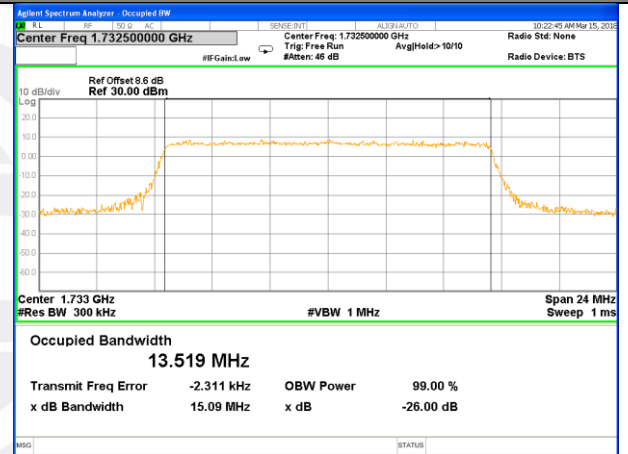

Lowest Channel / 5MHz / 16QAM

Middle Channel / 5MHz / QPSK

Middle Channel / 5MHz / 16QAM

Highest Channel / 5MHz / QPSK

Highest Channel / 5MHz / 16QAM

LTE band 4

LTE band 4 (99% and -26 Bandwidth)

Lowest Channel / 10MHz / QPSK

Lowest Channel / 10MHz / 16QAM

Middle Channel / 10MHz / QPSK

Middle Channel / 10MHz / 16QAM

Highest Channel / 10MHz / QPSK

Highest Channel / 10MHz / 16QAM

LTE band 4

LTE band 4 (99% and -26 Bandwidth)

Lowest Channel / 15MHz / QPSK

Lowest Channel / 15MHz / 16QAM

Middle Channel / 15MHz / QPSK

Middle Channel / 15MHz / 16QAM

Highest Channel / 15MHz / QPSK

Highest Channel / 15MHz / 16QAM

LTE band 4

LTE band 4 (99% and -26 Bandwidth)

Lowest Channel / 20MHz / QPSK