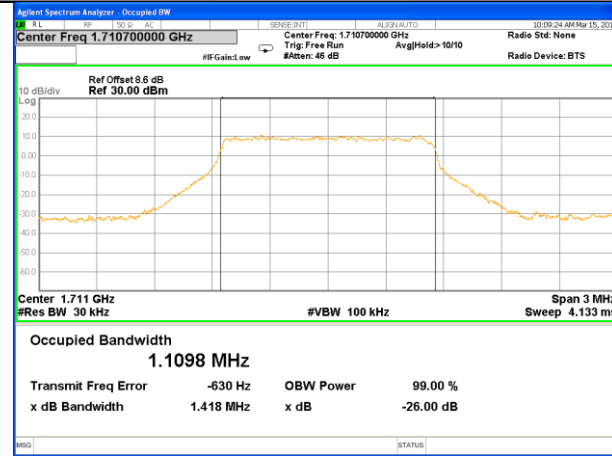

Lowest Channel / 15MHz / 16QAM

Middle Channel / 15MHz / QPSK

Middle Channel / 15MHz / 16QAM

Highest Channel / 15MHz / QPSK

Highest Channel / 15MHz / 16QAM

LTE band 2

LTE band 2 (99% and -26 Bandwidth)

Lowest Channel / 20MHz / QPSK

Lowest Channel / 20MHz / 16QAM

Middle Channel / 20MHz / QPSK

Middle Channel / 20MHz / 16QAM

Highest Channel / 20MHz / QPSK

Highest Channel / 20MHz / 16QAM

LTE band 4

LTE band 4 (99% and -26 Bandwidth)

Lowest Channel / 1.4MHz / QPSK

Lowest Channel / 1.4MHz / 16QAM

Middle Channel / 1.4MHz / QPSK

Middle Channel / 1.4MHz / 16QAM

Highest Channel / 1.4MHz / QPSK

Highest Channel / 1.4MHz / 16QAM

LTE band 4

LTE band 4 (99% and -26 Bandwidth)

Lowest Channel / 3MHz / QPSK