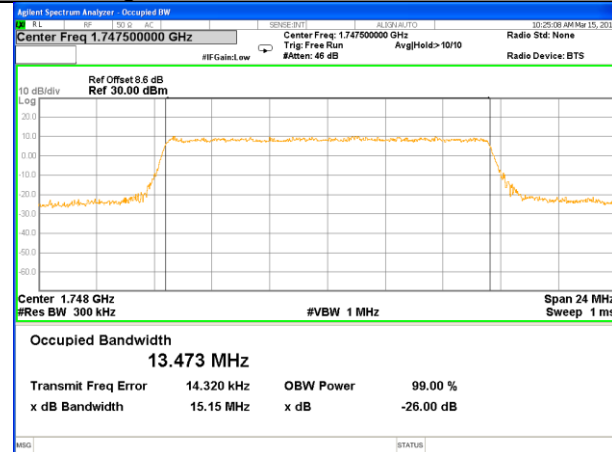

Lowest Channel / 10MHz / 16QAM

Middle Channel / 10MHz / QPSK

Middle Channel / 10MHz / 16QAM

Highest Channel / 10MHz / QPSK

Highest Channel / 10MHz / 16QAM

LTE band 4

LTE band 4 (99% and -26 Bandwidth)

Lowest Channel / 15MHz / QPSK

Lowest Channel / 15MHz / 16QAM

Middle Channel / 15MHz / QPSK

Middle Channel / 15MHz / 16QAM

Highest Channel / 15MHz / QPSK

Highest Channel / 15MHz / 16QAM

LTE band 4

LTE band 4 (99% and -26 Bandwidth)

Lowest Channel / 20MHz / QPSK

Lowest Channel / 20MHz / 16QAM

Middle Channel / 20MHz / QPSK

Middle Channel / 20MHz / 16QAM

Highest Channel / 20MHz / QPSK

Highest Channel / 20MHz / 16QAM

LTE band 5

LTE band 5 (99% and -26 Bandwidth)

LTE band 5