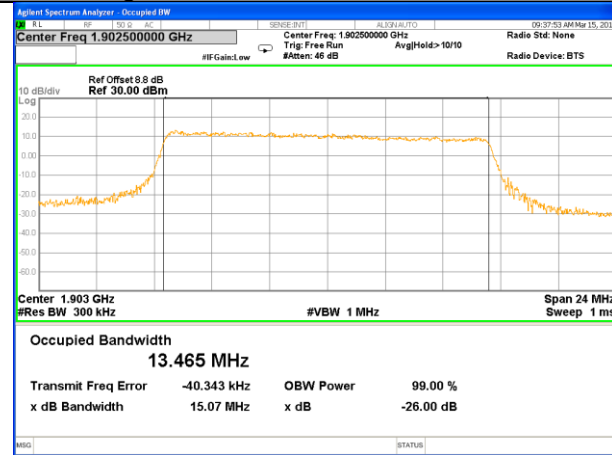

Middle Channel / 5MHz / 16QAM

Highest Channel / 5MHz / QPSK

Highest Channel / 5MHz / 16QAM

LTE band 2

LTE band 2 (99% and -26 Bandwidth)

LTE band 2

LTE band 2 (99% and -26 Bandwidth)

Lowest Channel / 15MHz / QPSK

Lowest Channel / 15MHz / 16QAM

Middle Channel / 15MHz / QPSK

Middle Channel / 15MHz / 16QAM

Highest Channel / 15MHz / QPSK

Highest Channel / 15MHz / 16QAM

LTE band 2

LTE band 2 (99% and -26 Bandwidth)

Lowest Channel / 20MHz / QPSK

Lowest Channel / 20MHz / 16QAM

Middle Channel / 20MHz / QPSK

Middle Channel / 20MHz / 16QAM

Highest Channel / 20MHz / QPSK

Highest Channel / 20MHz / 16QAM

LTE band 4

LTE band 4 (99% and -26 Bandwidth)

Lowest Channel / 1.4MHz / QPSK

Lowest Channel / 1.4MHz / 16QAM

Middle Channel / 1.4MHz / QPSK

Middle Channel / 1.4MHz / 16QAM

Highest Channel / 1.4MHz / QPSK

Highest Channel / 1.4MHz / 16QAM

LTE band 4

LTE band 4 (99% and -26 Bandwidth)

Lowest Channel / 3MHz / QPSK