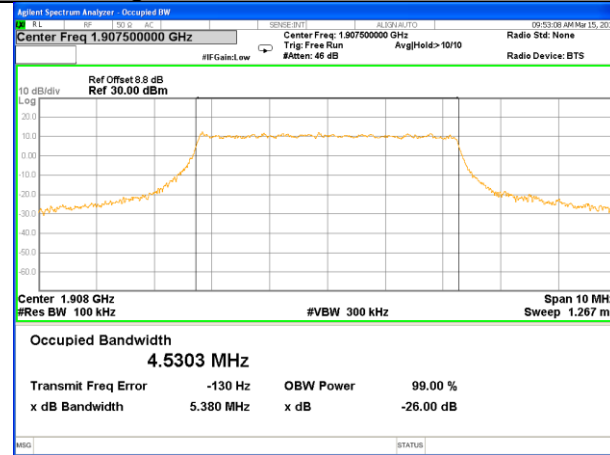

Middle Channel / 3MHz / 16QAM

Highest Channel / 3MHz / QPSK

Highest Channel / 3MHz / 16QAM

LTE band 2

LTE band 2 (99% and -26 Bandwidth)

Lowest Channel / 5MHz / QPSK

Lowest Channel / 5MHz / 16QAM

Middle Channel / 5MHz / QPSK

Middle Channel / 5MHz / 16QAM

Highest Channel / 5MHz / QPSK

Highest Channel / 5MHz / 16QAM

LTE band 2

LTE band 2 (99% and -26 Bandwidth)

LTE band 2

LTE band 2 (99% and -26 Bandwidth)

Lowest Channel / 15MHz / QPSK