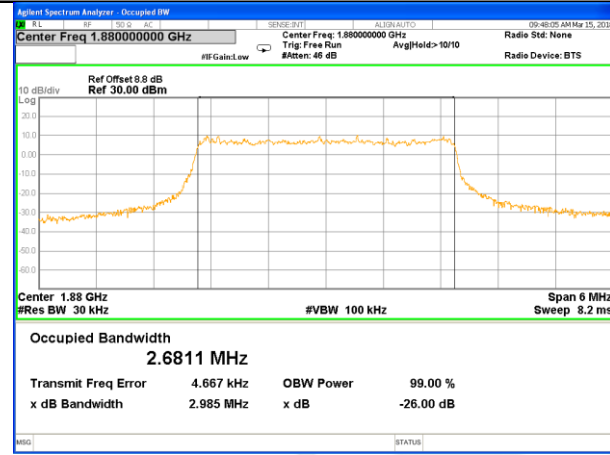

OCCUPIED BANDWIDTH

LTE band 2

LTE band 2 (99% and -26 Bandwidth)

LTE band 2

LTE band 2 (99% and -26 Bandwidth)

Lowest Channel / 3MHz / QPSK

Lowest Channel / 3MHz / 16QAM

Middle Channel / 3MHz / QPSK

Middle Channel / 3MHz / 16QAM

Highest Channel / 3MHz / QPSK

Highest Channel / 3MHz / 16QAM

LTE band 2

LTE band 2 (99% and -26 Bandwidth)

Lowest Channel / 5MHz / QPSK

Lowest Channel / 5MHz / 16QAM

Middle Channel / 5MHz / QPSK

Middle Channel / 5MHz / 16QAM

Highest Channel / 5MHz / QPSK

Highest Channel / 5MHz / 16QAM

LTE band 2

LTE band 2 (99% and -26 Bandwidth)

LTE band 2

LTE band 2 (99% and -26 Bandwidth)

Lowest Channel / 15MHz / QPSK