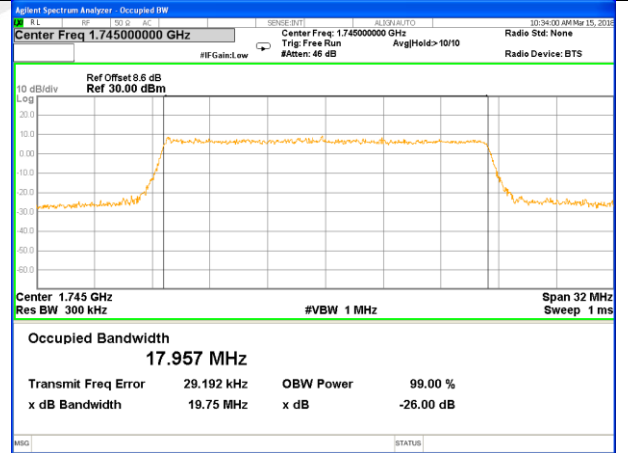

Lowest Channel / 15MHz / 16QAM

Middle Channel / 15MHz / QPSK

Middle Channel / 15MHz / 16QAM

Highest Channel / 15MHz / QPSK

Highest Channel / 15MHz / 16QAM

LTE band 4

LTE band 4 (99% and -26 Bandwidth)

Lowest Channel / 20MHz / QPSK

Lowest Channel / 20MHz / 16QAM

Middle Channel / 20MHz / QPSK

Middle Channel / 20MHz / 16QAM

Highest Channel / 20MHz / QPSK

Highest Channel / 20MHz / 16QAM

LTE band 5

LTE band 5 (99% and -26 Bandwidth)

LTE band 5

LTE band 5 (99% and -26 Bandwidth)

Lowest Channel / 3MHz / QPSK

Lowest Channel / 3MHz / 16QAM

Middle Channel / 3MHz / QPSK

Middle Channel / 3MHz / 16QAM

Highest Channel / 3MHz / QPSK

Highest Channel / 3MHz / 16QAM