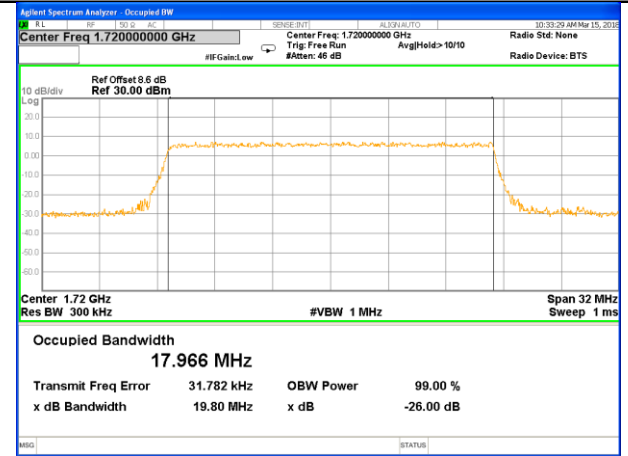

Lowest Channel / 10MHz / 16QAM

Middle Channel / 10MHz / QPSK

Middle Channel / 10MHz / 16QAM

Highest Channel / 10MHz / QPSK

Highest Channel / 10MHz / 16QAM

LTE band 4

LTE band 4 (99% and -26 Bandwidth)

Lowest Channel / 15MHz / QPSK

Lowest Channel / 15MHz / 16QAM

Middle Channel / 15MHz / QPSK

Middle Channel / 15MHz / 16QAM

Highest Channel / 15MHz / QPSK

Highest Channel / 15MHz / 16QAM

LTE band 4

LTE band 4 (99% and -26 Bandwidth)

Lowest Channel / 20MHz / QPSK

Lowest Channel / 20MHz / 16QAM

Middle Channel / 20MHz / QPSK

Middle Channel / 20MHz / 16QAM

Highest Channel / 20MHz / QPSK

Highest Channel / 20MHz / 16QAM

LTE band 5

LTE band 5 (99% and -26 Bandwidth)

LTE band 5