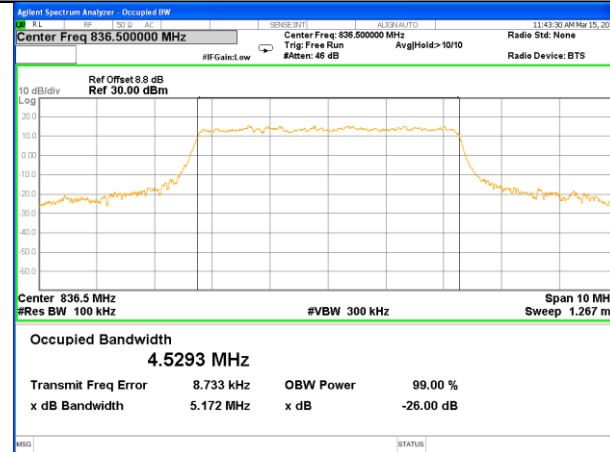

LTE band 5 (99% and -26 Bandwidth)

Lowest Channel / 3MHz / QPSK

Lowest Channel / 3MHz / 16QAM

Middle Channel / 3MHz / QPSK

Middle Channel / 3MHz / 16QAM

Highest Channel / 3MHz / QPSK

Highest Channel / 3MHz / 16QAM

LTE band 5

LTE band 5 (99% and -26 Bandwidth)

Lowest Channel / 5MHz / QPSK

Lowest Channel / 5MHz / 16QAM

Middle Channel / 5MHz / QPSK

Middle Channel / 5MHz / 16QAM

Highest Channel / 5MHz / QPSK

Highest Channel / 5MHz / 16QAM

LTE band 5