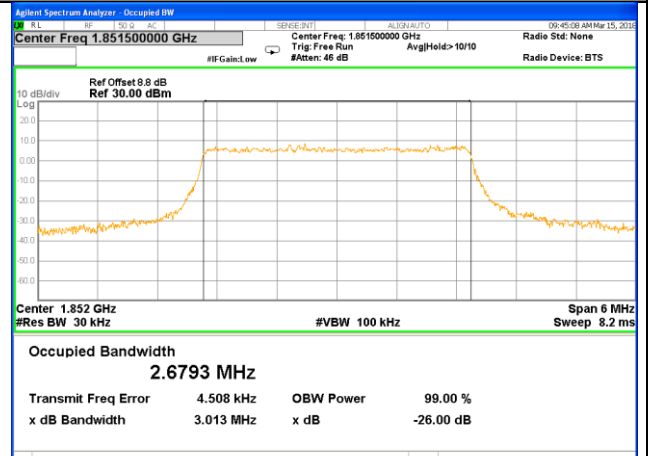

OCCUPIED BANDWIDTH

LTE band 2

LTE band 2 (99% and -26 Bandwidth)

LTE band 2

LTE band 2 (99% and -26 Bandwidth)

Lowest Channel / 3MHz / QPSK

Lowest Channel / 3MHz / 16QAM

Middle Channel / 3MHz / QPSK

Middle Channel / 3MHz / 16QAM

Highest Channel / 3MHz / QPSK

Highest Channel / 3MHz / 16QAM

LTE band 2

LTE band 2 (99% and -26 Bandwidth)

Lowest Channel / 5MHz / QPSK

Lowest Channel / 5MHz / 16QAM

Middle Channel / 5MHz / QPSK