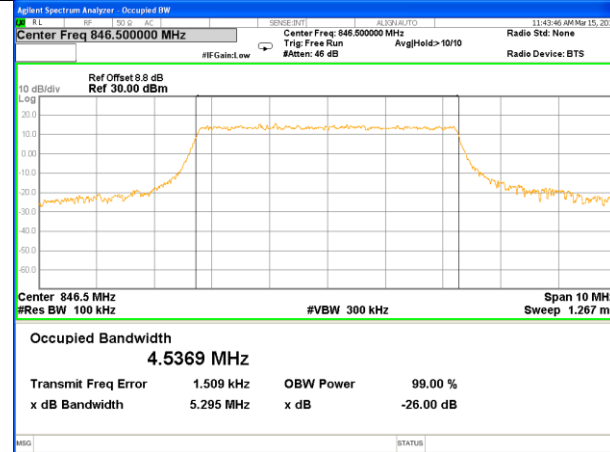

LTE band 5 (99% and -26 Bandwidth)

Lowest Channel / 3MHz / QPSK

Lowest Channel / 3MHz / 16QAM

Middle Channel / 3MHz / QPSK

Middle Channel / 3MHz / 16QAM

Highest Channel / 3MHz / QPSK

Highest Channel / 3MHz / 16QAM

LTE band 5

LTE band 5 (99% and -26 Bandwidth)

Lowest Channel / 5MHz / QPSK

Lowest Channel / 5MHz / 16QAM

Middle Channel / 5MHz / QPSK

Middle Channel / 5MHz / 16QAM

Highest Channel / 5MHz / QPSK

Highest Channel / 5MHz / 16QAM

LTE band 5