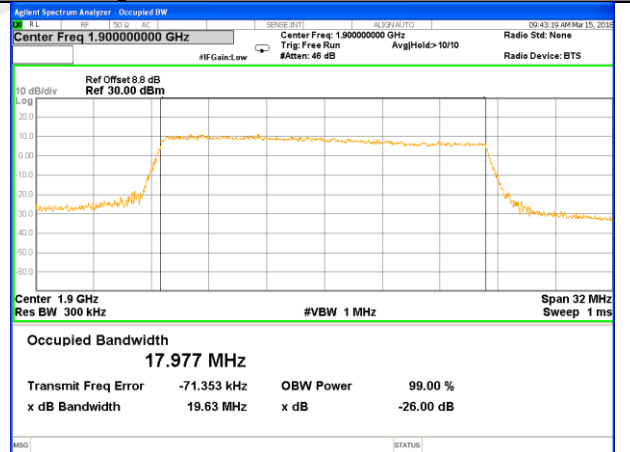

Lowest Channel / 15MHz / 16QAM

Middle Channel / 15MHz / QPSK

Middle Channel / 15MHz / 16QAM

Highest Channel / 15MHz / QPSK

Highest Channel / 15MHz / 16QAM

LTE band 2

LTE band 2 (99% and -26 Bandwidth)

Lowest Channel / 20MHz / QPSK

Lowest Channel / 20MHz / 16QAM

Middle Channel / 20MHz / QPSK

Middle Channel / 20MHz / 16QAM

Highest Channel / 20MHz / QPSK

Highest Channel / 20MHz / 16QAM

LTE band 4

LTE band 4 (99% and -26 Bandwidth)

Lowest Channel / 1.4MHz / QPSK

Lowest Channel / 1.4MHz / 16QAM

Middle Channel / 1.4MHz / QPSK

Middle Channel / 1.4MHz / 16QAM

Highest Channel / 1.4MHz / QPSK

Highest Channel / 1.4MHz / 16QAM

LTE band 4

LTE band 4 (99% and -26 Bandwidth)

Lowest Channel / 3MHz / QPSK