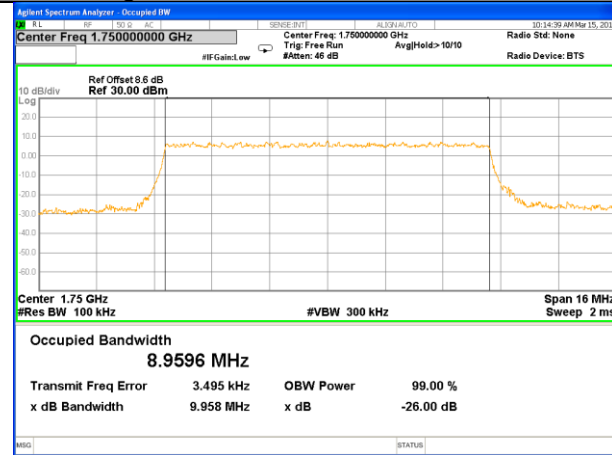

Lowest Channel / 5MHz / 16QAM

Middle Channel / 5MHz / QPSK

Middle Channel / 5MHz / 16QAM

Highest Channel / 5MHz / QPSK

Highest Channel / 5MHz / 16QAM

LTE band 4

LTE band 4 (99% and -26 Bandwidth)

Lowest Channel / 10MHz / QPSK

Lowest Channel / 10MHz / 16QAM

Middle Channel / 10MHz / QPSK

Middle Channel / 10MHz / 16QAM

Highest Channel / 10MHz / QPSK

Highest Channel / 10MHz / 16QAM

LTE band 4

LTE band 4 (99% and -26 Bandwidth)

Lowest Channel / 15MHz / QPSK

Lowest Channel / 15MHz / 16QAM

Middle Channel / 15MHz / QPSK

Middle Channel / 15MHz / 16QAM

Highest Channel / 15MHz / QPSK

Highest Channel / 15MHz / 16QAM

LTE band 4

LTE band 4 (99% and -26 Bandwidth)

Lowest Channel / 20MHz / QPSK