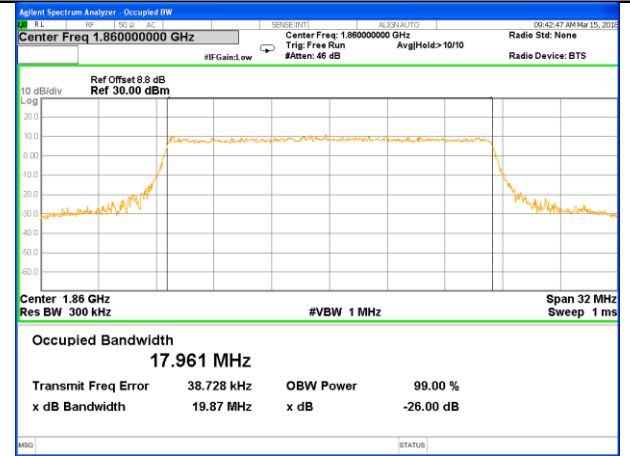

Middle Channel / 5MHz / 16QAM

Highest Channel / 5MHz / QPSK

Highest Channel / 5MHz / 16QAM

LTE band 2

LTE band 2 (99% and -26 Bandwidth)

LTE band 2

LTE band 2 (99% and -26 Bandwidth)

Lowest Channel / 15MHz / QPSK

Lowest Channel / 15MHz / 16QAM

Middle Channel / 15MHz / QPSK

Middle Channel / 15MHz / 16QAM

Highest Channel / 15MHz / QPSK

Highest Channel / 15MHz / 16QAM

LTE band 2

LTE band 2 (99% and -26 Bandwidth)

Lowest Channel / 20MHz / QPSK

Lowest Channel / 20MHz / 16QAM

Middle Channel / 20MHz / QPSK

Middle Channel / 20MHz / 16QAM

Highest Channel / 20MHz / QPSK

Highest Channel / 20MHz / 16QAM

LTE band 4

LTE band 4 (99% and -26 Bandwidth)

Lowest Channel / 1.4MHz / QPSK

Lowest Channel / 1.4MHz / 16QAM

Middle Channel / 1.4MHz / QPSK

Middle Channel / 1.4MHz / 16QAM

Highest Channel / 1.4MHz / QPSK

Highest Channel / 1.4MHz / 16QAM

LTE band 4

LTE band 4 (99% and -26 Bandwidth)

Lowest Channel / 3MHz / QPSK