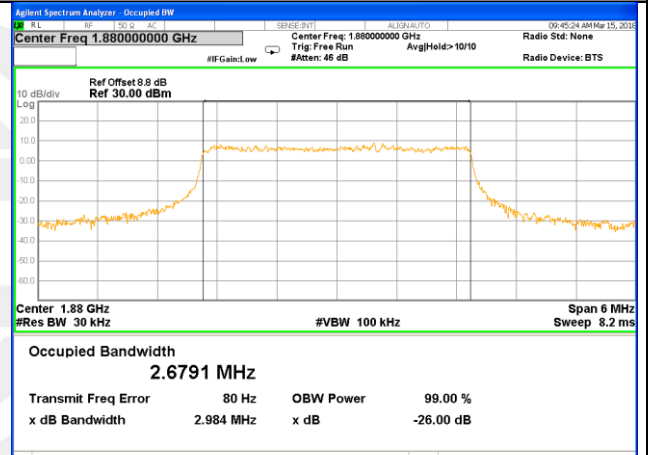

OCCUPIED BANDWIDTH

LTE band 2

LTE band 2 (99% and -26 Bandwidth)

LTE band 2

LTE band 2 (99% and -26 Bandwidth)

Lowest Channel / 3MHz / QPSK

Lowest Channel / 3MHz / 16QAM

Middle Channel / 3MHz / QPSK

Middle Channel / 3MHz / 16QAM

Highest Channel / 3MHz / QPSK

Highest Channel / 3MHz / 16QAM

LTE band 2

LTE band 2 (99% and -26 Bandwidth)

Lowest Channel / 5MHz / QPSK

Lowest Channel / 5MHz / 16QAM

Middle Channel / 5MHz / QPSK

Middle Channel / 5MHz / 16QAM

Highest Channel / 5MHz / QPSK

Highest Channel / 5MHz / 16QAM

LTE band 2

LTE band 2 (99% and -26 Bandwidth)

LTE band 2

LTE band 2 (99% and -26 Bandwidth)

Lowest Channel / 15MHz / QPSK