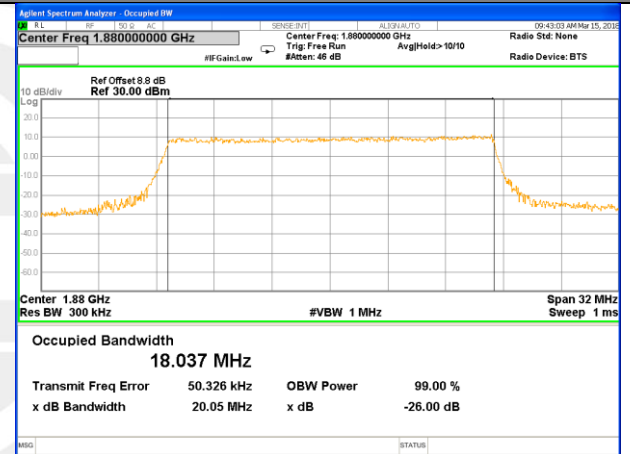

Middle Channel / 5MHz / 16QAM

Highest Channel / 5MHz / QPSK

Highest Channel / 5MHz / 16QAM

LTE band 2

LTE band 2 (99% and -26 Bandwidth)

LTE band 2

LTE band 2 (99% and -26 Bandwidth)

Lowest Channel / 15MHz / QPSK

Lowest Channel / 15MHz / 16QAM

Middle Channel / 15MHz / QPSK

Middle Channel / 15MHz / 16QAM

Highest Channel / 15MHz / QPSK

Highest Channel / 15MHz / 16QAM

LTE band 2

LTE band 2 (99% and -26 Bandwidth)

Lowest Channel / 20MHz / QPSK

Lowest Channel / 20MHz / 16QAM

Middle Channel / 20MHz / QPSK

Middle Channel / 20MHz / 16QAM

Highest Channel / 20MHz / QPSK

Highest Channel / 20MHz / 16QAM

LTE band 4

LTE band 4 (99% and -26 Bandwidth)

Lowest Channel / 1.4MHz / QPSK

Lowest Channel / 1.4MHz / 16QAM

Middle Channel / 1.4MHz / QPSK

Middle Channel / 1.4MHz / 16QAM

Highest Channel / 1.4MHz / QPSK

Highest Channel / 1.4MHz / 16QAM

LTE band 4

LTE band 4 (99% and -26 Bandwidth)

Lowest Channel / 3MHz / QPSK