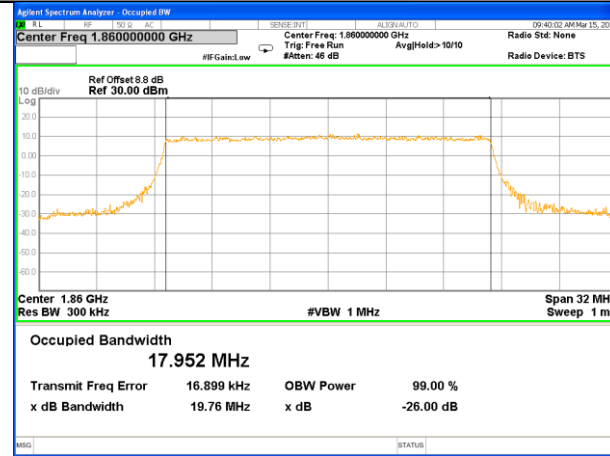

Middle Channel / 5MHz / 16QAM

Highest Channel / 5MHz / QPSK

Highest Channel / 5MHz / 16QAM

LTE band 2

LTE band 2 (99% and -26 Bandwidth)

LTE band 2

LTE band 2 (99% and -26 Bandwidth)

Lowest Channel / 15MHz / QPSK

Lowest Channel / 15MHz / 16QAM

Middle Channel / 15MHz / QPSK

Middle Channel / 15MHz / 16QAM

Highest Channel / 15MHz / QPSK

Highest Channel / 15MHz / 16QAM

LTE band 2

LTE band 2 (99% and -26 Bandwidth)

Lowest Channel / 20MHz / QPSK

Lowest Channel / 20MHz / 16QAM

Middle Channel / 20MHz / QPSK

Middle Channel / 20MHz / 16QAM

Highest Channel / 20MHz / QPSK

Highest Channel / 20MHz / 16QAM

LTE band 4

LTE band 4 (99% and -26 Bandwidth)

Lowest Channel / 1.4MHz / QPSK

Lowest Channel / 1.4MHz / 16QAM

Middle Channel / 1.4MHz / QPSK

Middle Channel / 1.4MHz / 16QAM

Highest Channel / 1.4MHz / QPSK

Highest Channel / 1.4MHz / 16QAM

LTE band 4

LTE band 4 (99% and -26 Bandwidth)

Lowest Channel / 3MHz / QPSK