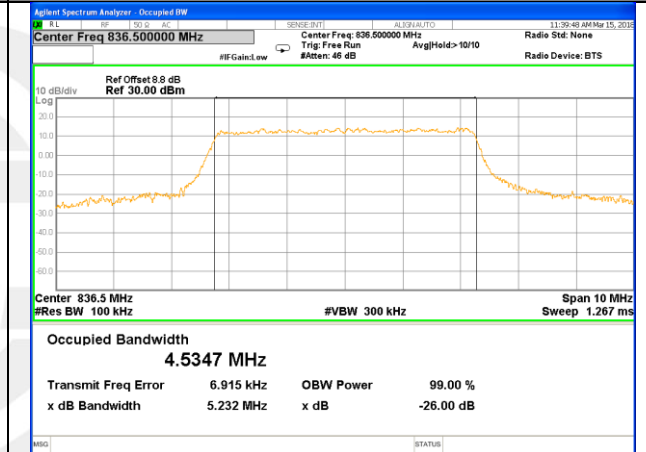

LTE band 5 (99% and -26 Bandwidth)

Lowest Channel / 3MHz / QPSK

Lowest Channel / 3MHz / 16QAM

Middle Channel / 3MHz / QPSK

Middle Channel / 3MHz / 16QAM

Highest Channel / 3MHz / QPSK

Highest Channel / 3MHz / 16QAM

LTE band 5

LTE band 5 (99% and -26 Bandwidth)

Lowest Channel / 5MHz / QPSK

Lowest Channel / 5MHz / 16QAM

Middle Channel / 5MHz / QPSK

Middle Channel / 5MHz / 16QAM

Highest Channel / 5MHz / QPSK

Highest Channel / 5MHz / 16QAM

LTE band 5