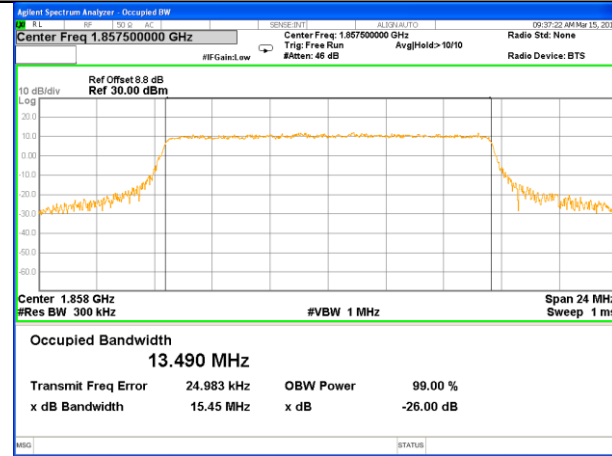

Middle Channel / 3MHz / 16QAM

Highest Channel / 3MHz / QPSK

Highest Channel / 3MHz / 16QAM

LTE band 2

LTE band 2 (99% and -26 Bandwidth)

Lowest Channel / 5MHz / QPSK

Lowest Channel / 5MHz / 16QAM

Middle Channel / 5MHz / QPSK

Middle Channel / 5MHz / 16QAM

Highest Channel / 5MHz / QPSK

Highest Channel / 5MHz / 16QAM

LTE band 2

LTE band 2 (99% and -26 Bandwidth)

LTE band 2

LTE band 2 (99% and -26 Bandwidth)

Lowest Channel / 15MHz / QPSK

Lowest Channel / 15MHz / 16QAM

Middle Channel / 15MHz / QPSK

Middle Channel / 15MHz / 16QAM

Highest Channel / 15MHz / QPSK

Highest Channel / 15MHz / 16QAM

LTE band 2

LTE band 2 (99% and -26 Bandwidth)

Lowest Channel / 20MHz / QPSK