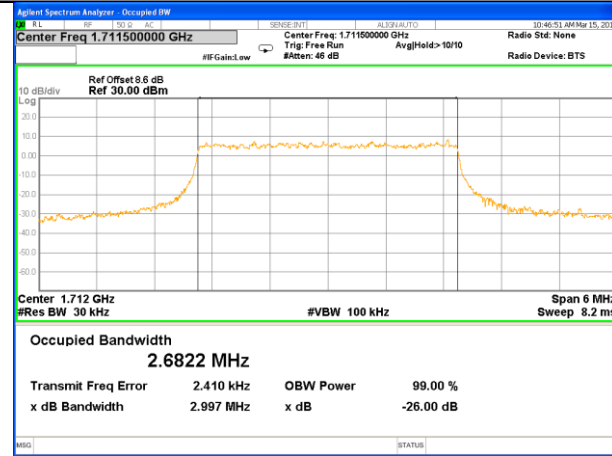

Lowest Channel / 20MHz / 16QAM

Middle Channel / 20MHz / QPSK

Middle Channel / 20MHz / 16QAM

Highest Channel / 20MHz / QPSK

Highest Channel / 20MHz / 16QAM

LTE band 4

LTE band 4 (99% and -26 Bandwidth)

Lowest Channel / 1.4MHz / QPSK

Lowest Channel / 1.4MHz / 16QAM

Middle Channel / 1.4MHz / QPSK

Middle Channel / 1.4MHz / 16QAM

Highest Channel / 1.4MHz / QPSK

Highest Channel / 1.4MHz / 16QAM

LTE band 4

LTE band 4 (99% and -26 Bandwidth)

Lowest Channel / 3MHz / QPSK

Lowest Channel / 3MHz / 16QAM

Middle Channel / 3MHz / QPSK

Middle Channel / 3MHz / 16QAM

Highest Channel / 3MHz / QPSK

Highest Channel / 3MHz / 16QAM

LTE band 4

LTE band 4 (99% and -26 Bandwidth)

Lowest Channel / 5MHz / QPSK