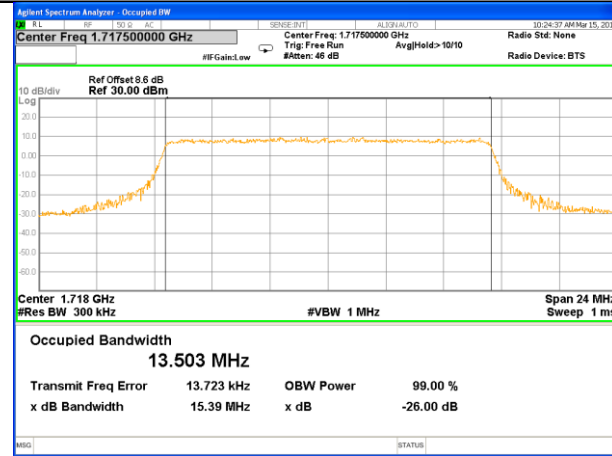

Lowest Channel / 5MHz / 16QAM

Middle Channel / 5MHz / QPSK

Middle Channel / 5MHz / 16QAM

Highest Channel / 5MHz / QPSK

Highest Channel / 5MHz / 16QAM

LTE band 4

LTE band 4 (99% and -26 Bandwidth)

Lowest Channel / 10MHz / QPSK

Lowest Channel / 10MHz / 16QAM

Middle Channel / 10MHz / QPSK

Middle Channel / 10MHz / 16QAM

Highest Channel / 10MHz / QPSK

Highest Channel / 10MHz / 16QAM

LTE band 4

LTE band 4 (99% and -26 Bandwidth)

Lowest Channel / 15MHz / QPSK

Lowest Channel / 15MHz / 16QAM

Middle Channel / 15MHz / QPSK

Middle Channel / 15MHz / 16QAM

Highest Channel / 15MHz / QPSK

Highest Channel / 15MHz / 16QAM

LTE band 4

LTE band 4 (99% and -26 Bandwidth)

Lowest Channel / 20MHz / QPSK