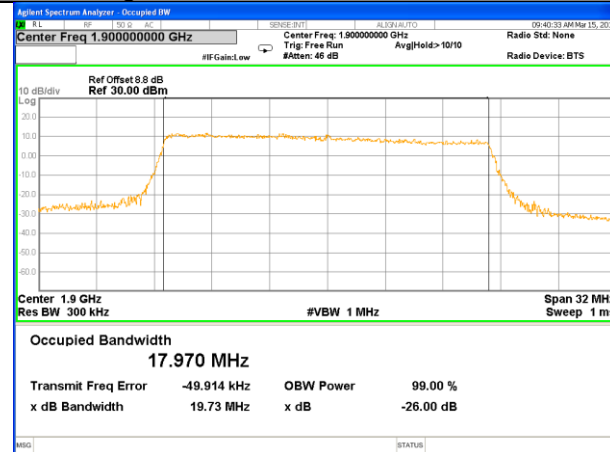

Lowest Channel / 15MHz / 16QAM

Middle Channel / 15MHz / QPSK

Middle Channel / 15MHz / 16QAM

Highest Channel / 15MHz / QPSK

Highest Channel / 15MHz / 16QAM

LTE band 2

LTE band 2 (99% and -26 Bandwidth)

Lowest Channel / 20MHz / QPSK

Lowest Channel / 20MHz / 16QAM

Middle Channel / 20MHz / QPSK

Middle Channel / 20MHz / 16QAM

Highest Channel / 20MHz / QPSK

Highest Channel / 20MHz / 16QAM

LTE band 4

LTE band 4 (99% and -26 Bandwidth)

Lowest Channel / 1.4MHz / QPSK

Lowest Channel / 1.4MHz / 16QAM

Middle Channel / 1.4MHz / QPSK

Middle Channel / 1.4MHz / 16QAM

Highest Channel / 1.4MHz / QPSK

Highest Channel / 1.4MHz / 16QAM

LTE band 4

LTE band 4 (99% and -26 Bandwidth)

Lowest Channel / 3MHz / QPSK