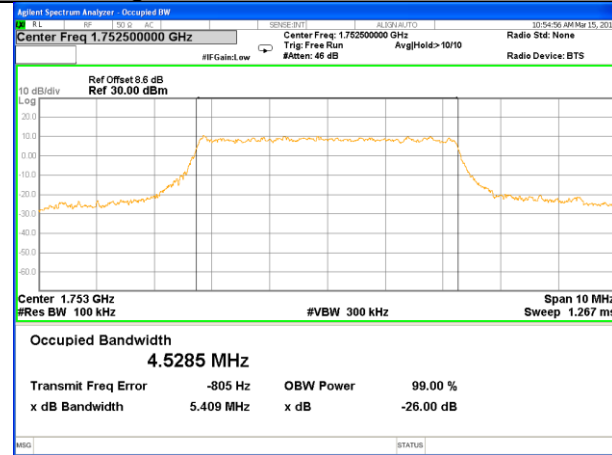

Lowest Channel / 3MHz / 16QAM

Middle Channel / 3MHz / QPSK

Middle Channel / 3MHz / 16QAM

Highest Channel / 3MHz / QPSK

Highest Channel / 3MHz / 16QAM

LTE band 4

LTE band 4 (99% and -26 Bandwidth)

Lowest Channel / 5MHz / QPSK

Lowest Channel / 5MHz / 16QAM

Middle Channel / 5MHz / QPSK

Middle Channel / 5MHz / 16QAM

Highest Channel / 5MHz / QPSK

Highest Channel / 5MHz / 16QAM

LTE band 4

LTE band 4 (99% and -26 Bandwidth)

Lowest Channel / 10MHz / QPSK

Lowest Channel / 10MHz / 16QAM

Middle Channel / 10MHz / QPSK

Middle Channel / 10MHz / 16QAM

Highest Channel / 10MHz / QPSK

Highest Channel / 10MHz / 16QAM

LTE band 4

LTE band 4 (99% and -26 Bandwidth)

Lowest Channel / 15MHz / QPSK