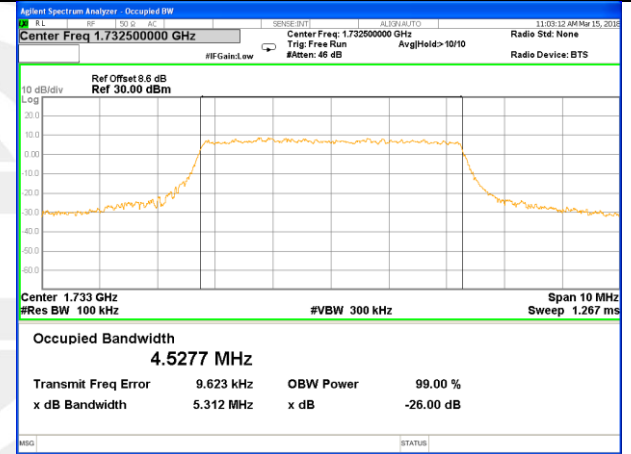

Lowest Channel / 1.4MHz / 16QAM

Middle Channel / 1.4MHz / QPSK

Middle Channel / 1.4MHz / 16QAM

Highest Channel / 1.4MHz / QPSK

Highest Channel / 1.4MHz / 16QAM

LTE band 4

LTE band 4 (99% and -26 Bandwidth)

Lowest Channel / 3MHz / QPSK

Lowest Channel / 3MHz / 16QAM

Middle Channel / 3MHz / QPSK

Middle Channel / 3MHz / 16QAM

Highest Channel / 3MHz / QPSK

Highest Channel / 3MHz / 16QAM

LTE band 4

LTE band 4 (99% and -26 Bandwidth)

Lowest Channel / 5MHz / QPSK

Lowest Channel / 5MHz / 16QAM

Middle Channel / 5MHz / QPSK

Middle Channel / 5MHz / 16QAM

Highest Channel / 5MHz / QPSK

Highest Channel / 5MHz / 16QAM

LTE band 4

LTE band 4 (99% and -26 Bandwidth)

Lowest Channel / 10MHz / QPSK