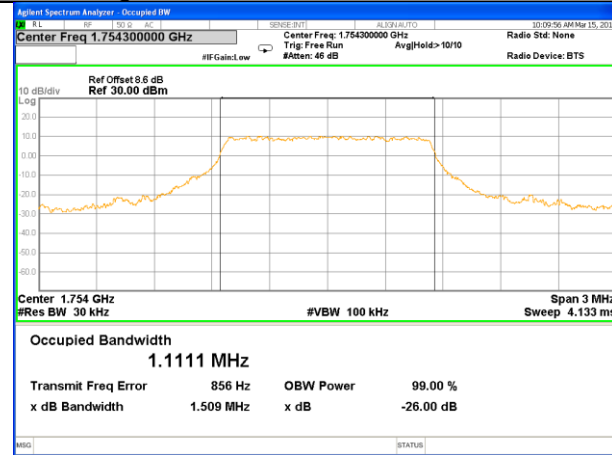

Lowest Channel / 20MHz / 16QAM

Middle Channel / 20MHz / QPSK

Middle Channel / 20MHz / 16QAM

Highest Channel / 20MHz / QPSK

Highest Channel / 20MHz / 16QAM

LTE band 4

LTE band 4 (99% and -26 Bandwidth)

Lowest Channel / 1.4MHz / QPSK

Lowest Channel / 1.4MHz / 16QAM

Middle Channel / 1.4MHz / QPSK

Middle Channel / 1.4MHz / 16QAM

Highest Channel / 1.4MHz / QPSK

Highest Channel / 1.4MHz / 16QAM

LTE band 4

LTE band 4 (99% and -26 Bandwidth)

Lowest Channel / 3MHz / QPSK

Lowest Channel / 3MHz / 16QAM

Middle Channel / 3MHz / QPSK

Middle Channel / 3MHz / 16QAM

Highest Channel / 3MHz / QPSK

Highest Channel / 3MHz / 16QAM

LTE band 4

LTE band 4 (99% and -26 Bandwidth)

Lowest Channel / 5MHz / QPSK