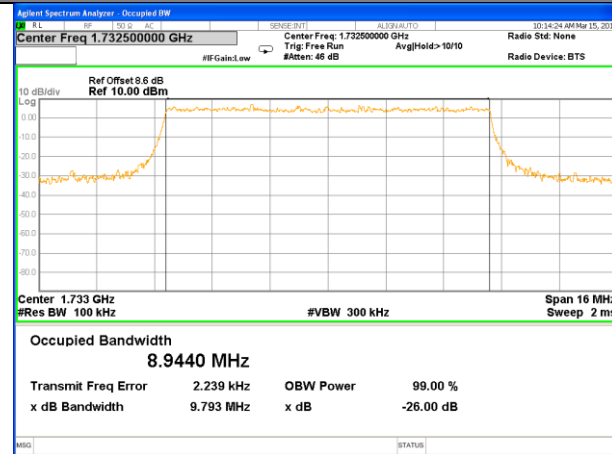

Lowest Channel / 3MHz / 16QAM

Middle Channel / 3MHz / QPSK

Middle Channel / 3MHz / 16QAM

Highest Channel / 3MHz / QPSK

Highest Channel / 3MHz / 16QAM

LTE band 4

LTE band 4 (99% and -26 Bandwidth)

Lowest Channel / 5MHz / QPSK

Lowest Channel / 5MHz / 16QAM

Middle Channel / 5MHz / QPSK

Middle Channel / 5MHz / 16QAM

Highest Channel / 5MHz / QPSK

Highest Channel / 5MHz / 16QAM

LTE band 4

LTE band 4 (99% and -26 Bandwidth)

Lowest Channel / 10MHz / QPSK

Lowest Channel / 10MHz / 16QAM

Middle Channel / 10MHz / QPSK

Middle Channel / 10MHz / 16QAM

Highest Channel / 10MHz / QPSK

Highest Channel / 10MHz / 16QAM

LTE band 4

LTE band 4 (99% and -26 Bandwidth)

Lowest Channel / 15MHz / QPSK