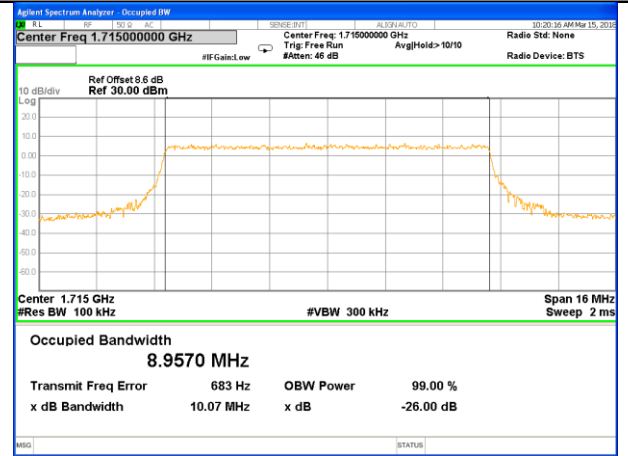

Lowest Channel / 3MHz / 16QAM

Middle Channel / 3MHz / QPSK

Middle Channel / 3MHz / 16QAM

Highest Channel / 3MHz / QPSK

Highest Channel / 3MHz / 16QAM

LTE band 4

LTE band 4 (99% and -26 Bandwidth)

Lowest Channel / 5MHz / QPSK

Lowest Channel / 5MHz / 16QAM

Middle Channel / 5MHz / QPSK

Middle Channel / 5MHz / 16QAM

Highest Channel / 5MHz / QPSK

Highest Channel / 5MHz / 16QAM

LTE band 4

LTE band 4 (99% and -26 Bandwidth)

Lowest Channel / 10MHz / QPSK

Lowest Channel / 10MHz / 16QAM

Middle Channel / 10MHz / QPSK

Middle Channel / 10MHz / 16QAM

Highest Channel / 10MHz / QPSK

Highest Channel / 10MHz / 16QAM

LTE band 4

LTE band 4 (99% and -26 Bandwidth)

Lowest Channel / 15MHz / QPSK