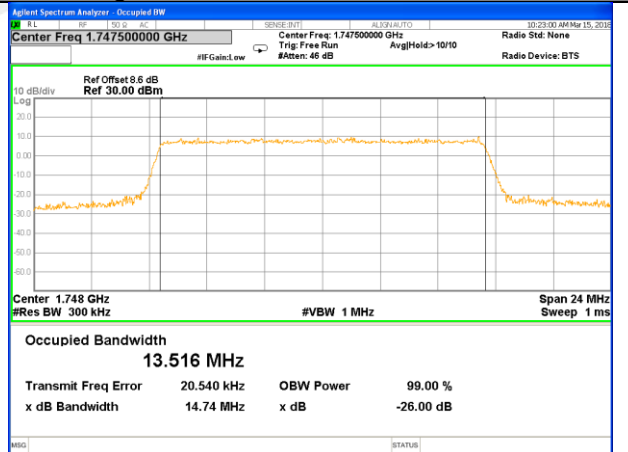

Lowest Channel / 10MHz / 16QAM

Middle Channel / 10MHz / QPSK

Middle Channel / 10MHz / 16QAM

Highest Channel / 10MHz / QPSK

Highest Channel / 10MHz / 16QAM

LTE band 4

LTE band 4 (99% and -26 Bandwidth)

Lowest Channel / 15MHz / QPSK

Lowest Channel / 15MHz / 16QAM

Middle Channel / 15MHz / QPSK

Middle Channel / 15MHz / 16QAM

Highest Channel / 15MHz / QPSK

Highest Channel / 15MHz / 16QAM

LTE band 4

LTE band 4 (99% and -26 Bandwidth)

Lowest Channel / 20MHz / QPSK

Lowest Channel / 20MHz / 16QAM

Middle Channel / 20MHz / QPSK

Middle Channel / 20MHz / 16QAM

Highest Channel / 20MHz / QPSK

Highest Channel / 20MHz / 16QAM

LTE band 5

LTE band 5 (99% and -26 Bandwidth)

LTE band 5