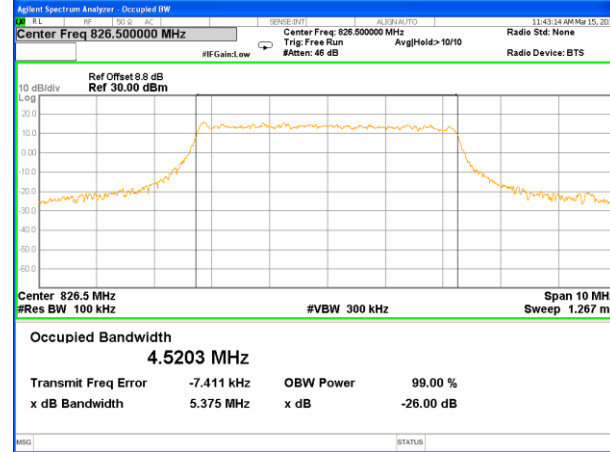

Lowest Channel / 20MHz / 16QAM

Middle Channel / 20MHz / QPSK

Middle Channel / 20MHz / 16QAM

Highest Channel / 20MHz / QPSK

Highest Channel / 20MHz / 16QAM

LTE band 5

LTE band 5 (99% and -26 Bandwidth)

LTE band 5

LTE band 5 (99% and -26 Bandwidth)

Lowest Channel / 3MHz / QPSK

Lowest Channel / 3MHz / 16QAM

Middle Channel / 3MHz / QPSK

Middle Channel / 3MHz / 16QAM

Highest Channel / 3MHz / QPSK

Highest Channel / 3MHz / 16QAM

LTE band 5

LTE band 5 (99% and -26 Bandwidth)

Lowest Channel / 5MHz / QPSK

Lowest Channel / 5MHz / 16QAM

Middle Channel / 5MHz / QPSK

Middle Channel / 5MHz / 16QAM

Highest Channel / 5MHz / QPSK

Highest Channel / 5MHz / 16QAM