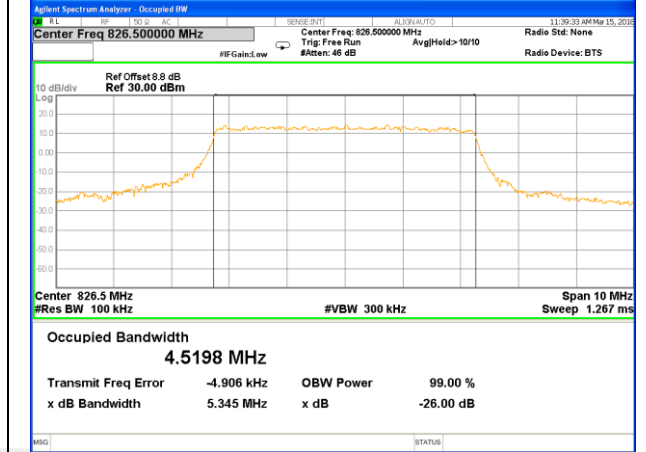

Lowest Channel / 20MHz / 16QAM

Middle Channel / 20MHz / QPSK

Middle Channel / 20MHz / 16QAM

Highest Channel / 20MHz / QPSK

Highest Channel / 20MHz / 16QAM

LTE band 5

LTE band 5 (99% and -26 Bandwidth)

LTE band 5

LTE band 5 (99% and -26 Bandwidth)

Lowest Channel / 3MHz / QPSK

Lowest Channel / 3MHz / 16QAM

Middle Channel / 3MHz / QPSK

Middle Channel / 3MHz / 16QAM

Highest Channel / 3MHz / QPSK

Highest Channel / 3MHz / 16QAM

LTE band 5

LTE band 5 (99% and -26 Bandwidth)

Lowest Channel / 5MHz / QPSK

Lowest Channel / 5MHz / 16QAM

Middle Channel / 5MHz / QPSK

Middle Channel / 5MHz / 16QAM

Highest Channel / 5MHz / QPSK

Highest Channel / 5MHz / 16QAM