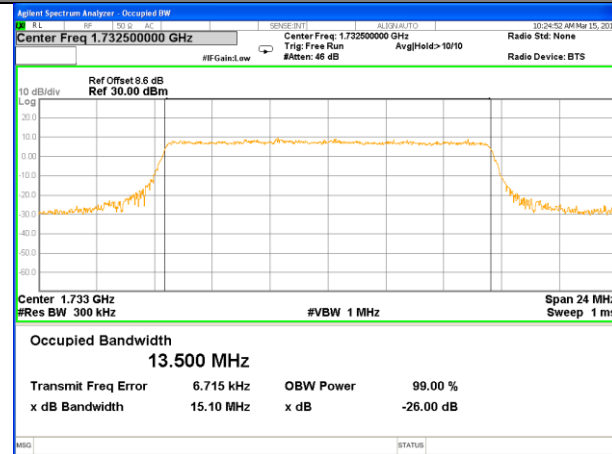

Lowest Channel / 5MHz / 16QAM

Middle Channel / 5MHz / QPSK

Middle Channel / 5MHz / 16QAM

Highest Channel / 5MHz / QPSK

Highest Channel / 5MHz / 16QAM

LTE band 4

LTE band 4 (99% and -26 Bandwidth)

Lowest Channel / 10MHz / QPSK

Lowest Channel / 10MHz / 16QAM

Middle Channel / 10MHz / QPSK

Middle Channel / 10MHz / 16QAM

Highest Channel / 10MHz / QPSK

Highest Channel / 10MHz / 16QAM

LTE band 4

LTE band 4 (99% and -26 Bandwidth)

Lowest Channel / 15MHz / QPSK

Lowest Channel / 15MHz / 16QAM

Middle Channel / 15MHz / QPSK

Middle Channel / 15MHz / 16QAM

Highest Channel / 15MHz / QPSK

Highest Channel / 15MHz / 16QAM

LTE band 4

LTE band 4 (99% and -26 Bandwidth)

Lowest Channel / 20MHz / QPSK