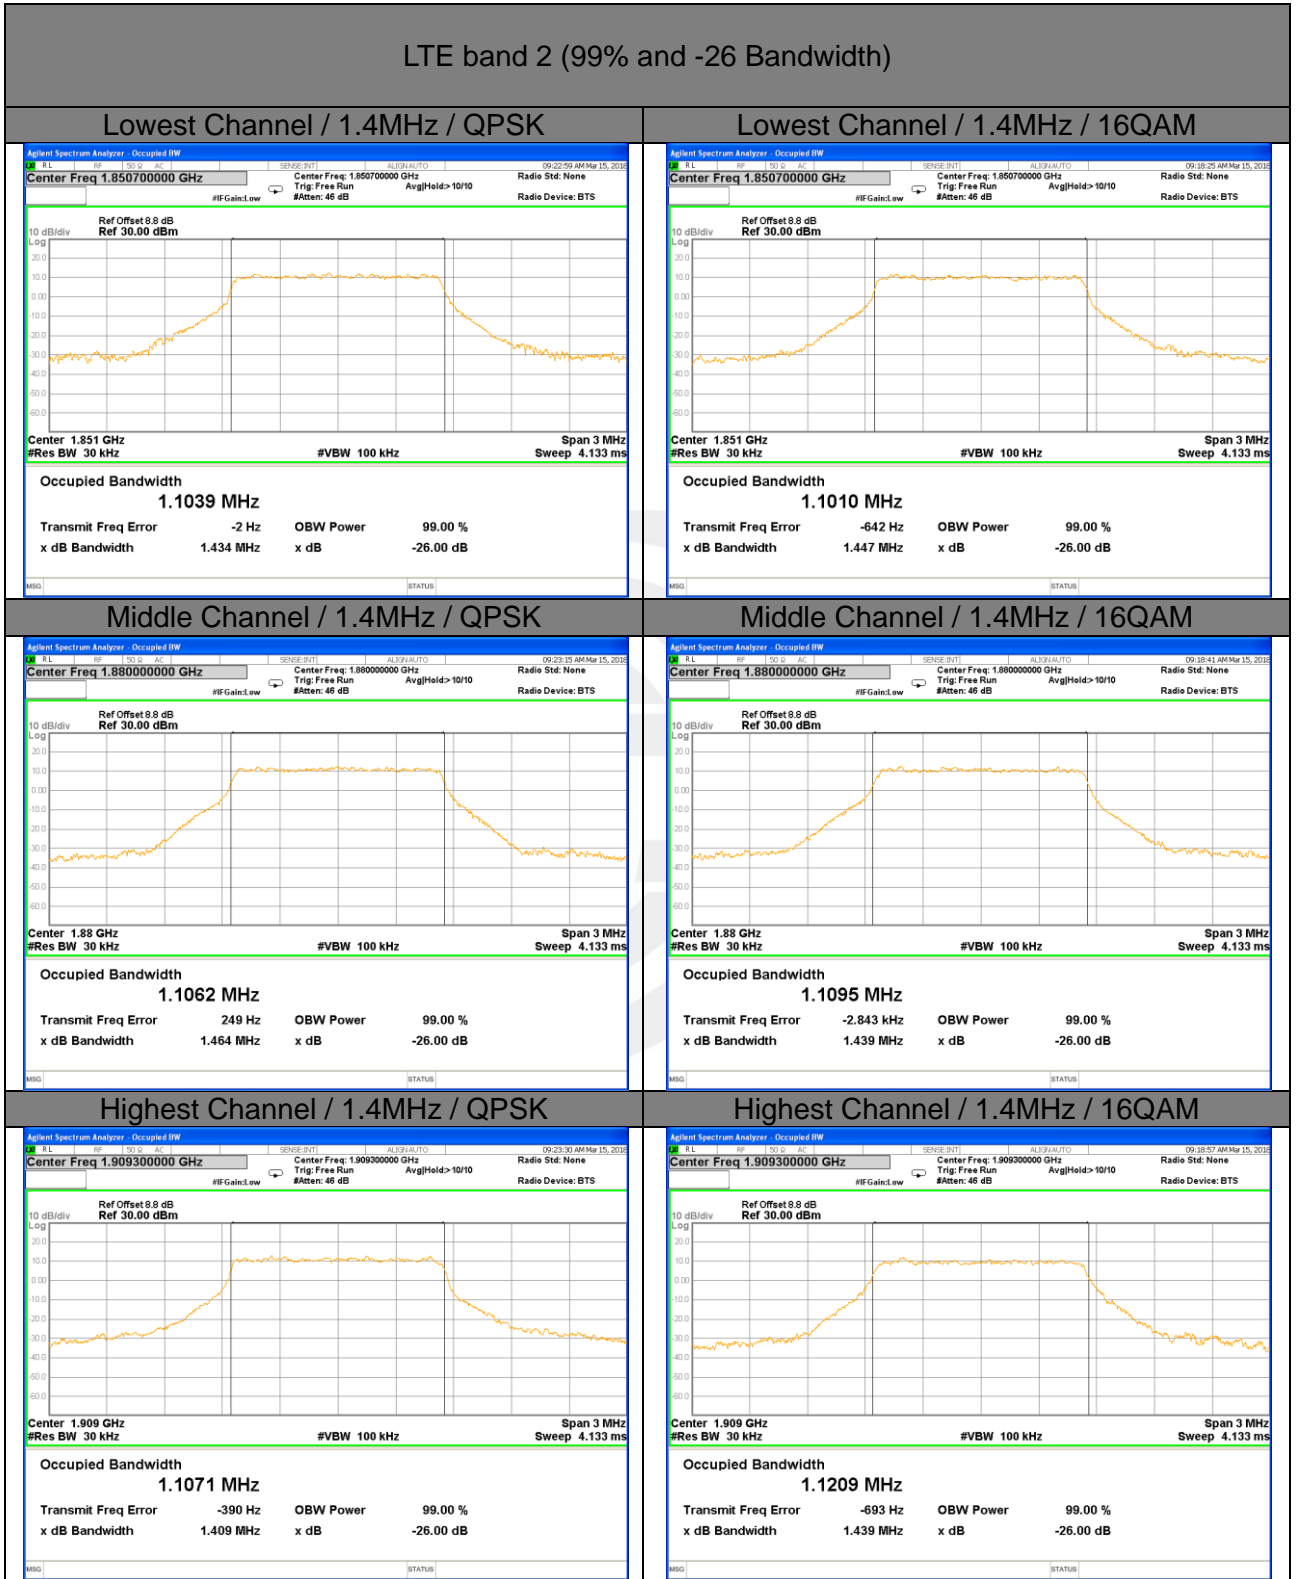

OCCUPIED BANDWIDTH

LTE band 2

LTE band 2 (99% and -26 Bandwidth)

LTE band 2

LTE band 2 (99% and -26 Bandwidth)

Lowest Channel / 3MHz / QPSK

Lowest Channel / 3MHz / 16QAM

Middle Channel / 3MHz / QPSK

Middle Channel / 3MHz / 16QAM

Highest Channel / 3MHz / QPSK

Highest Channel / 3MHz / 16QAM

LTE band 2

LTE band 2 (99% and -26 Bandwidth)

Lowest Channel / 5MHz / QPSK

Lowest Channel / 5MHz / 16QAM

Middle Channel / 5MHz / QPSK

Middle Channel / 5MHz / 16QAM

Highest Channel / 5MHz / QPSK

Highest Channel / 5MHz / 16QAM

LTE band 2

LTE band 2 (99% and -26 Bandwidth)

LTE band 2

LTE band 2 (99% and -26 Bandwidth)

Lowest Channel / 15MHz / QPSK

Lowest Channel / 15MHz / 16QAM

Middle Channel / 15MHz / QPSK

Middle Channel / 15MHz / 16QAM

Highest Channel / 15MHz / QPSK

Highest Channel / 15MHz / 16QAM

LTE band 2

LTE band 2 (99% and -26 Bandwidth)

Lowest Channel / 20MHz / QPSK