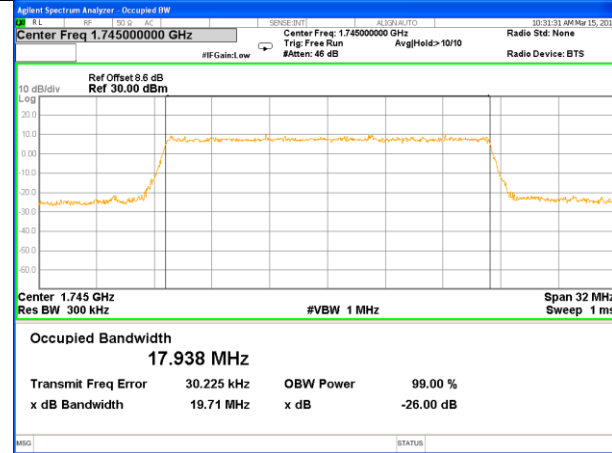

Lowest Channel / 15MHz / 16QAM

Middle Channel / 15MHz / QPSK

Middle Channel / 15MHz / 16QAM

Highest Channel / 15MHz / QPSK

Highest Channel / 15MHz / 16QAM

LTE band 4

LTE band 4 (99% and -26 Bandwidth)

Lowest Channel / 20MHz / QPSK

Lowest Channel / 20MHz / 16QAM

Middle Channel / 20MHz / QPSK

Middle Channel / 20MHz / 16QAM

Highest Channel / 20MHz / QPSK

Highest Channel / 20MHz / 16QAM

LTE band 5

LTE band 5 (99% and -26 Bandwidth)

LTE band 5

LTE band 5 (99% and -26 Bandwidth)

Lowest Channel / 3MHz / QPSK

Lowest Channel / 3MHz / 16QAM

Middle Channel / 3MHz / QPSK

Middle Channel / 3MHz / 16QAM

Highest Channel / 3MHz / QPSK

Highest Channel / 3MHz / 16QAM