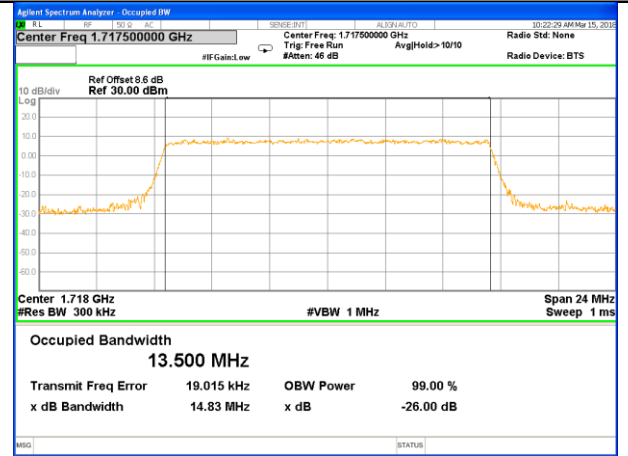

Lowest Channel / 5MHz / 16QAM

Middle Channel / 5MHz / QPSK

Middle Channel / 5MHz / 16QAM

Highest Channel / 5MHz / QPSK

Highest Channel / 5MHz / 16QAM

LTE band 4

LTE band 4 (99% and -26 Bandwidth)

Lowest Channel / 10MHz / QPSK

Lowest Channel / 10MHz / 16QAM

Middle Channel / 10MHz / QPSK

Middle Channel / 10MHz / 16QAM

Highest Channel / 10MHz / QPSK

Highest Channel / 10MHz / 16QAM

LTE band 4

LTE band 4 (99% and -26 Bandwidth)

Lowest Channel / 15MHz / QPSK

Lowest Channel / 15MHz / 16QAM

Middle Channel / 15MHz / QPSK

Middle Channel / 15MHz / 16QAM

Highest Channel / 15MHz / QPSK

Highest Channel / 15MHz / 16QAM

LTE band 4

LTE band 4 (99% and -26 Bandwidth)

Lowest Channel / 20MHz / QPSK