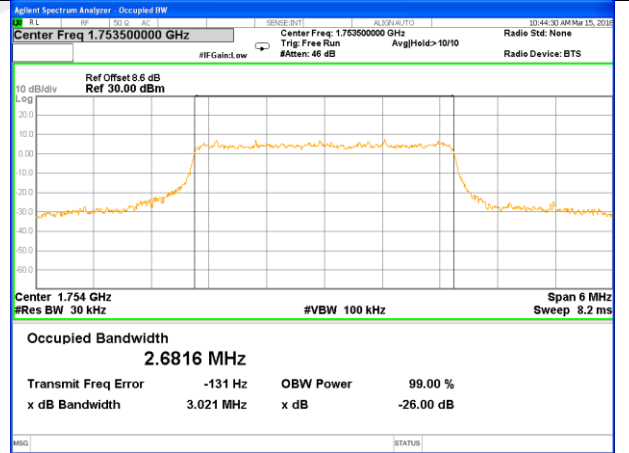

Lowest Channel / 1.4MHz / 16QAM

Middle Channel / 1.4MHz / QPSK

Middle Channel / 1.4MHz / 16QAM

Highest Channel / 1.4MHz / QPSK

Highest Channel / 1.4MHz / 16QAM

LTE band 4

LTE band 4 (99% and -26 Bandwidth)

Lowest Channel / 3MHz / QPSK

Lowest Channel / 3MHz / 16QAM

Middle Channel / 3MHz / QPSK

Middle Channel / 3MHz / 16QAM

Highest Channel / 3MHz / QPSK

Highest Channel / 3MHz / 16QAM

LTE band 4

LTE band 4 (99% and -26 Bandwidth)

Lowest Channel / 5MHz / QPSK

Lowest Channel / 5MHz / 16QAM

Middle Channel / 5MHz / QPSK

Middle Channel / 5MHz / 16QAM

Highest Channel / 5MHz / QPSK

Highest Channel / 5MHz / 16QAM

LTE band 4

LTE band 4 (99% and -26 Bandwidth)

Lowest Channel / 10MHz / QPSK