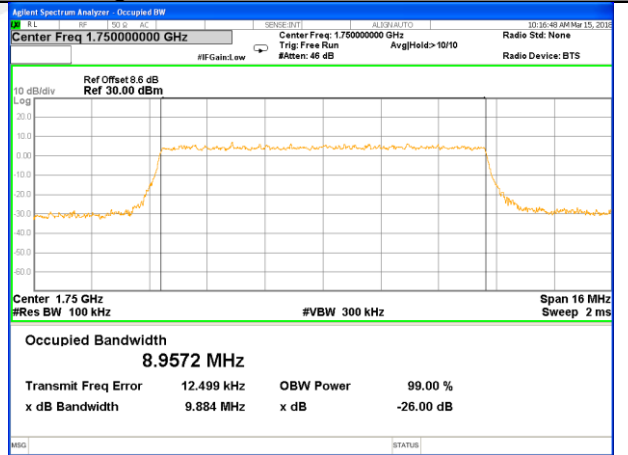

Lowest Channel / 5MHz / 16QAM

Middle Channel / 5MHz / QPSK

Middle Channel / 5MHz / 16QAM

Highest Channel / 5MHz / QPSK

Highest Channel / 5MHz / 16QAM

LTE band 4

LTE band 4 (99% and -26 Bandwidth)

Lowest Channel / 10MHz / QPSK

Lowest Channel / 10MHz / 16QAM

Middle Channel / 10MHz / QPSK

Middle Channel / 10MHz / 16QAM

Highest Channel / 10MHz / QPSK

Highest Channel / 10MHz / 16QAM

LTE band 4

LTE band 4 (99% and -26 Bandwidth)

Lowest Channel / 15MHz / QPSK

Lowest Channel / 15MHz / 16QAM

Middle Channel / 15MHz / QPSK

Middle Channel / 15MHz / 16QAM

Highest Channel / 15MHz / QPSK

Highest Channel / 15MHz / 16QAM

LTE band 4

LTE band 4 (99% and -26 Bandwidth)

Lowest Channel / 20MHz / QPSK