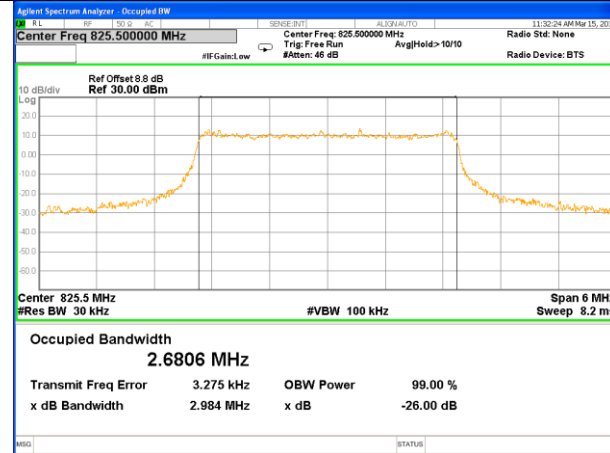

Lowest Channel / 15MHz / 16QAM

Middle Channel / 15MHz / QPSK

Middle Channel / 15MHz / 16QAM

Highest Channel / 15MHz / QPSK

Highest Channel / 15MHz / 16QAM

LTE band 4

LTE band 4 (99% and -26 Bandwidth)

Lowest Channel / 20MHz / QPSK

Lowest Channel / 20MHz / 16QAM

Middle Channel / 20MHz / QPSK

Middle Channel / 20MHz / 16QAM

Highest Channel / 20MHz / QPSK

Highest Channel / 20MHz / 16QAM

LTE band 5

LTE band 5 (99% and -26 Bandwidth)

LTE band 5

LTE band 5 (99% and -26 Bandwidth)

Lowest Channel / 3MHz / QPSK

Lowest Channel / 3MHz / 16QAM

Middle Channel / 3MHz / QPSK

Middle Channel / 3MHz / 16QAM

Highest Channel / 3MHz / QPSK

Highest Channel / 3MHz / 16QAM