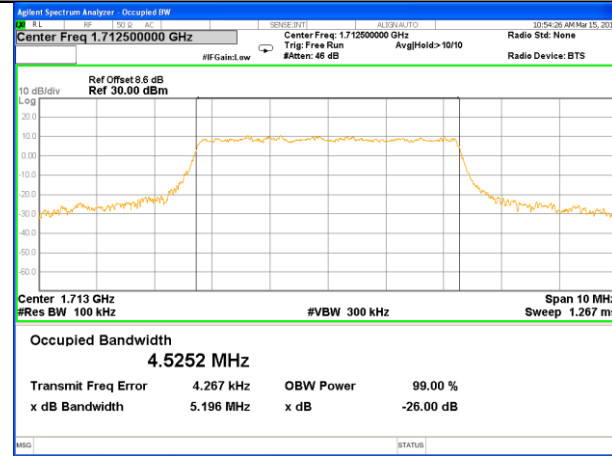

Lowest Channel / 1.4MHz / 16QAM

Middle Channel / 1.4MHz / QPSK

Middle Channel / 1.4MHz / 16QAM

Highest Channel / 1.4MHz / QPSK

Highest Channel / 1.4MHz / 16QAM

LTE band 4

LTE band 4 (99% and -26 Bandwidth)

Lowest Channel / 3MHz / QPSK

Lowest Channel / 3MHz / 16QAM

Middle Channel / 3MHz / QPSK

Middle Channel / 3MHz / 16QAM

Highest Channel / 3MHz / QPSK

Highest Channel / 3MHz / 16QAM

LTE band 4

LTE band 4 (99% and -26 Bandwidth)

Lowest Channel / 5MHz / QPSK

Lowest Channel / 5MHz / 16QAM

Middle Channel / 5MHz / QPSK

Middle Channel / 5MHz / 16QAM

Highest Channel / 5MHz / QPSK

Highest Channel / 5MHz / 16QAM

LTE band 4

LTE band 4 (99% and -26 Bandwidth)

Lowest Channel / 10MHz / QPSK