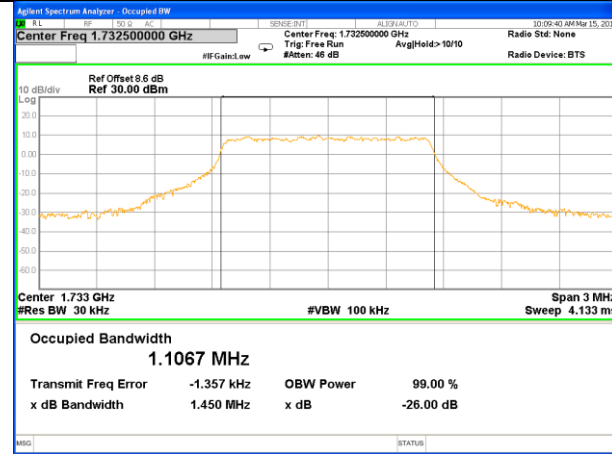

Lowest Channel / 15MHz / 16QAM

Middle Channel / 15MHz / QPSK

Middle Channel / 15MHz / 16QAM

Highest Channel / 15MHz / QPSK

Highest Channel / 15MHz / 16QAM

LTE band 2

LTE band 2 (99% and -26 Bandwidth)

Lowest Channel / 20MHz / QPSK

Lowest Channel / 20MHz / 16QAM

Middle Channel / 20MHz / QPSK

Middle Channel / 20MHz / 16QAM

Highest Channel / 20MHz / QPSK

Highest Channel / 20MHz / 16QAM

LTE band 4

LTE band 4 (99% and -26 Bandwidth)

Lowest Channel / 1.4MHz / QPSK

Lowest Channel / 1.4MHz / 16QAM

Middle Channel / 1.4MHz / QPSK

Middle Channel / 1.4MHz / 16QAM

Highest Channel / 1.4MHz / QPSK

Highest Channel / 1.4MHz / 16QAM

LTE band 4

LTE band 4 (99% and -26 Bandwidth)

Lowest Channel / 3MHz / QPSK