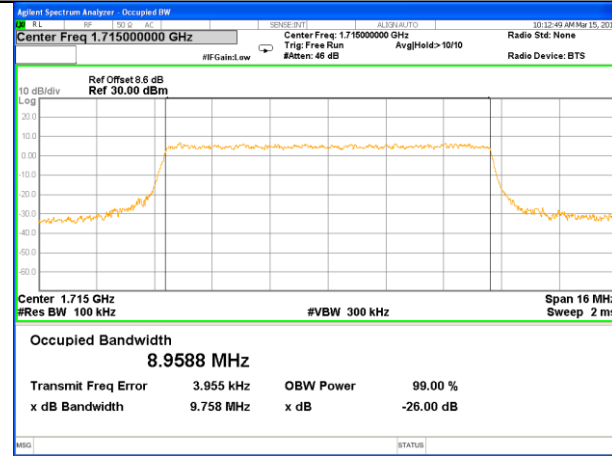

Lowest Channel / 3MHz / 16QAM

Middle Channel / 3MHz / QPSK

Middle Channel / 3MHz / 16QAM

Highest Channel / 3MHz / QPSK

Highest Channel / 3MHz / 16QAM

LTE band 4

LTE band 4 (99% and -26 Bandwidth)

Lowest Channel / 5MHz / QPSK

Lowest Channel / 5MHz / 16QAM

Middle Channel / 5MHz / QPSK

Middle Channel / 5MHz / 16QAM

Highest Channel / 5MHz / QPSK

Highest Channel / 5MHz / 16QAM

LTE band 4

LTE band 4 (99% and -26 Bandwidth)

Lowest Channel / 10MHz / QPSK

Lowest Channel / 10MHz / 16QAM

Middle Channel / 10MHz / QPSK

Middle Channel / 10MHz / 16QAM

Highest Channel / 10MHz / QPSK

Highest Channel / 10MHz / 16QAM

LTE band 4

LTE band 4 (99% and -26 Bandwidth)

Lowest Channel / 15MHz / QPSK