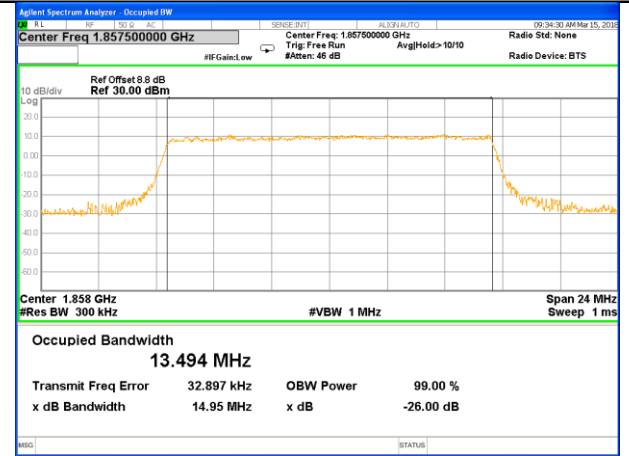

Middle Channel / 3MHz / 16QAM

Highest Channel / 3MHz / QPSK

Highest Channel / 3MHz / 16QAM

LTE band 2

LTE band 2 (99% and -26 Bandwidth)

Lowest Channel / 5MHz / QPSK

Lowest Channel / 5MHz / 16QAM

Middle Channel / 5MHz / QPSK

Middle Channel / 5MHz / 16QAM

Highest Channel / 5MHz / QPSK

Highest Channel / 5MHz / 16QAM

LTE band 2

LTE band 2 (99% and -26 Bandwidth)

LTE band 2

LTE band 2 (99% and -26 Bandwidth)

Lowest Channel / 15MHz / QPSK

Lowest Channel / 15MHz / 16QAM

Middle Channel / 15MHz / QPSK

Middle Channel / 15MHz / 16QAM

Highest Channel / 15MHz / QPSK

Highest Channel / 15MHz / 16QAM

LTE band 2

LTE band 2 (99% and -26 Bandwidth)

Lowest Channel / 20MHz / QPSK

Lowest Channel / 20MHz / 16QAM

Middle Channel / 20MHz / QPSK

Middle Channel / 20MHz / 16QAM

Highest Channel / 20MHz / QPSK

Highest Channel / 20MHz / 16QAM

LTE band 4

LTE band 4 (99% and -26 Bandwidth)

Lowest Channel / 1.4MHz / QPSK