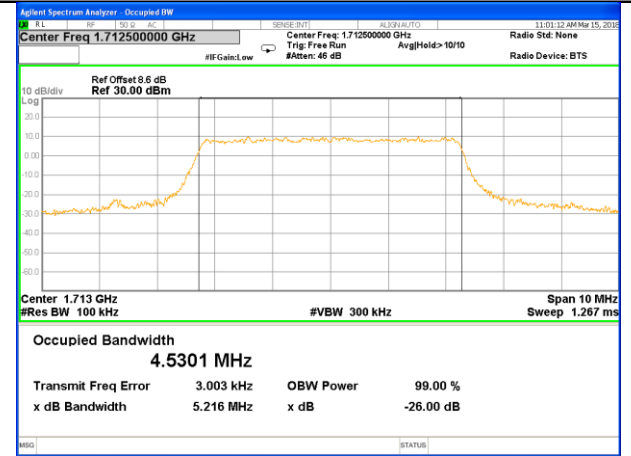

Lowest Channel / 3MHz / 16QAM

Middle Channel / 3MHz / QPSK

Middle Channel / 3MHz / 16QAM

Highest Channel / 3MHz / QPSK

Highest Channel / 3MHz / 16QAM

LTE band 4

LTE band 4 (99% and -26 Bandwidth)

Lowest Channel / 5MHz / QPSK

Lowest Channel / 5MHz / 16QAM

Middle Channel / 5MHz / QPSK

Middle Channel / 5MHz / 16QAM

Highest Channel / 5MHz / QPSK

Highest Channel / 5MHz / 16QAM

LTE band 4

LTE band 4 (99% and -26 Bandwidth)

Lowest Channel / 10MHz / QPSK