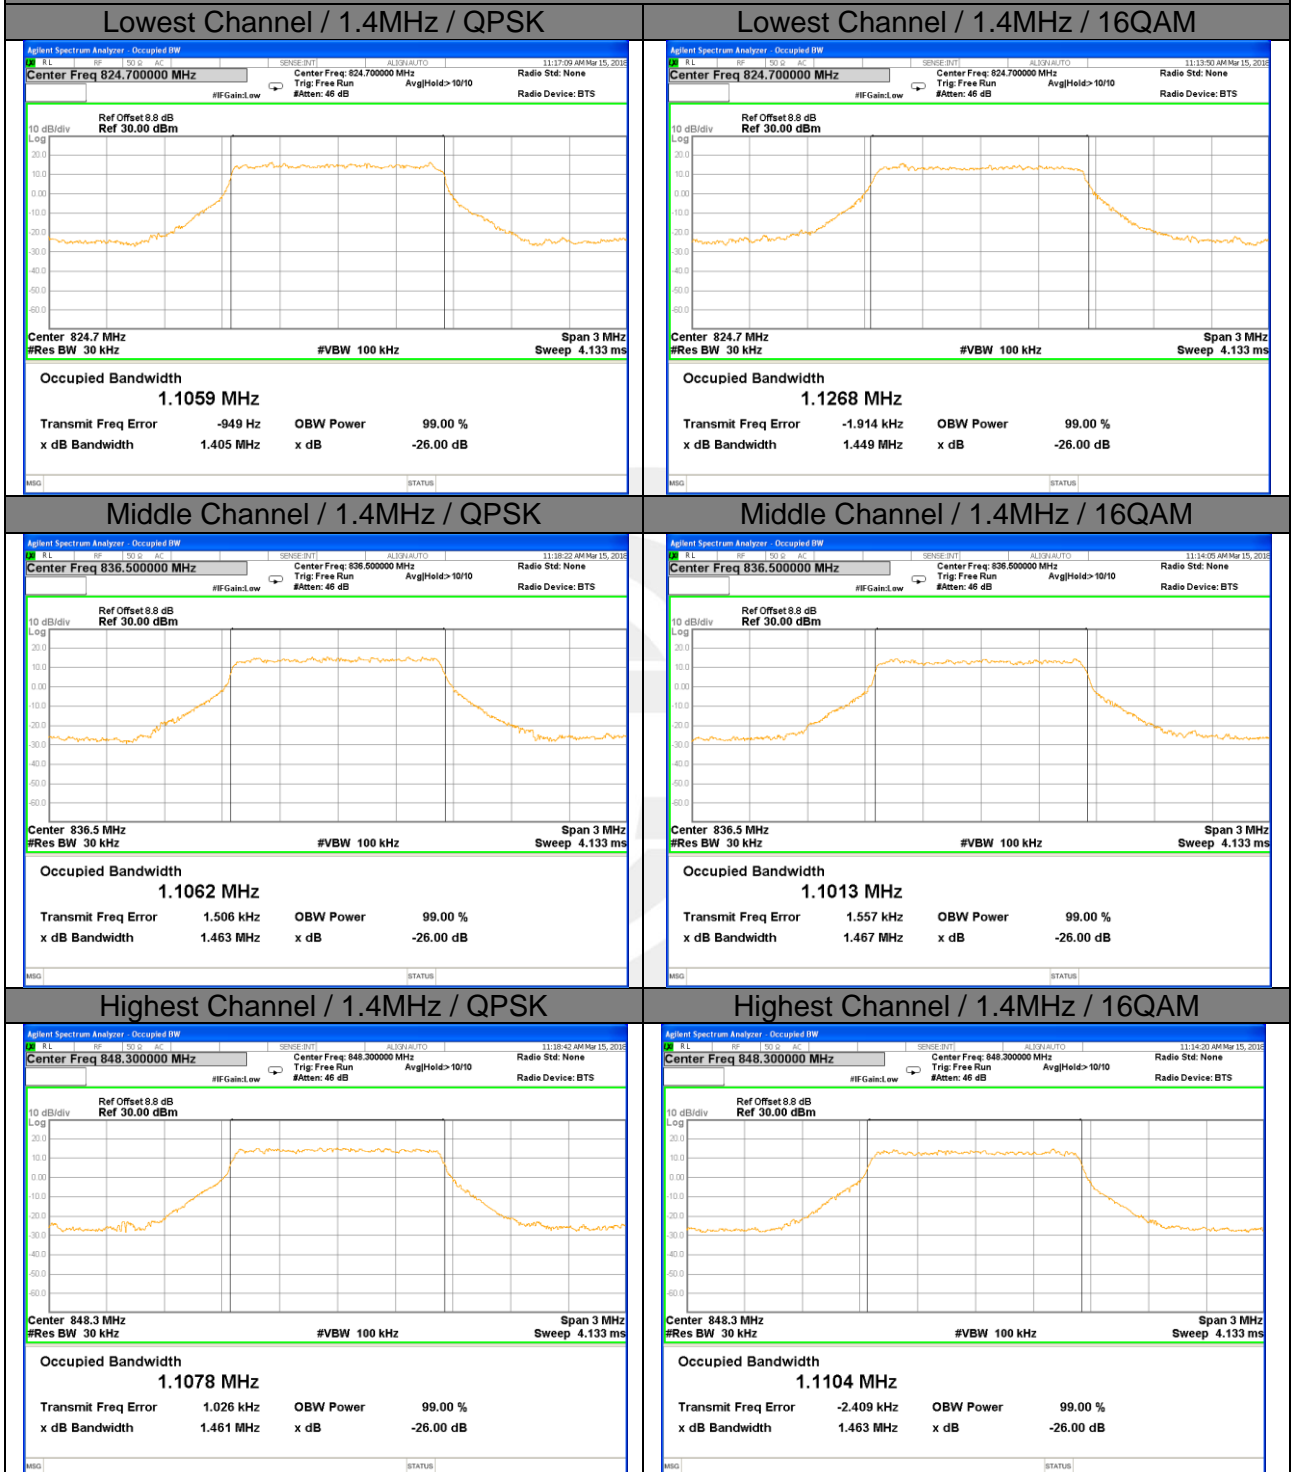

Lowest Channel / 10MHz / 16QAM

Middle Channel / 10MHz / QPSK

Middle Channel / 10MHz / 16QAM

Highest Channel / 10MHz / QPSK

Highest Channel / 10MHz / 16QAM

LTE band 4

LTE band 4 (99% and -26 Bandwidth)

Lowest Channel / 15MHz / QPSK

Lowest Channel / 15MHz / 16QAM

Middle Channel / 15MHz / QPSK

Middle Channel / 15MHz / 16QAM

Highest Channel / 15MHz / QPSK

Highest Channel / 15MHz / 16QAM

LTE band 4

LTE band 4 (99% and -26 Bandwidth)

Lowest Channel / 20MHz / QPSK

Lowest Channel / 20MHz / 16QAM

Middle Channel / 20MHz / QPSK

Middle Channel / 20MHz / 16QAM

Highest Channel / 20MHz / QPSK

Highest Channel / 20MHz / 16QAM

LTE band 5

LTE band 5 (99% and -26 Bandwidth)

LTE band 5

LTE band 5 (99% and -26 Bandwidth)

Lowest Channel / 3MHz / QPSK

Lowest Channel / 3MHz / 16QAM

Middle Channel / 3MHz / QPSK

Middle Channel / 3MHz / 16QAM

Highest Channel / 3MHz / QPSK

Highest Channel / 3MHz / 16QAM