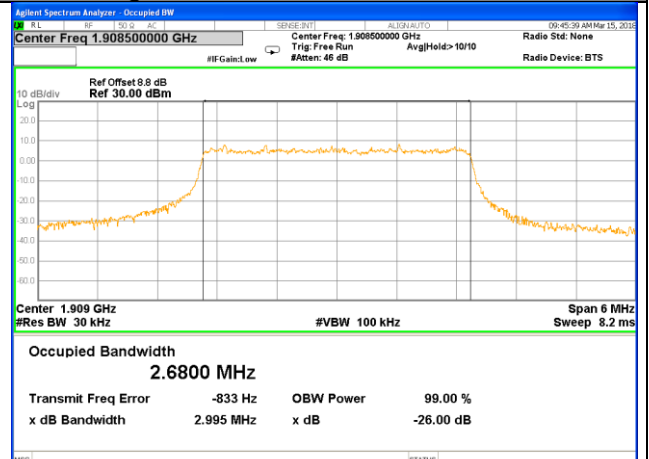

OCCUPIED BANDWIDTH

LTE band 2

LTE band 2 (99% and -26 Bandwidth)

LTE band 2

LTE band 2 (99% and -26 Bandwidth)

Lowest Channel / 3MHz / QPSK

Lowest Channel / 3MHz / 16QAM

Middle Channel / 3MHz / QPSK

Middle Channel / 3MHz / 16QAM

Highest Channel / 3MHz / QPSK

Highest Channel / 3MHz / 16QAM

LTE band 2

LTE band 2 (99% and -26 Bandwidth)

Lowest Channel / 5MHz / QPSK

Lowest Channel / 5MHz / 16QAM

Middle Channel / 5MHz / QPSK