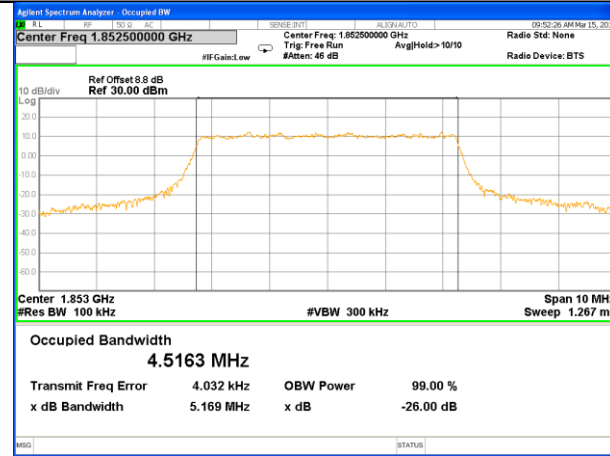

Middle Channel / 3MHz / 16QAM

Highest Channel / 3MHz / QPSK

Highest Channel / 3MHz / 16QAM

LTE band 2

LTE band 2 (99% and -26 Bandwidth)

Lowest Channel / 5MHz / QPSK

Lowest Channel / 5MHz / 16QAM

Middle Channel / 5MHz / QPSK

Middle Channel / 5MHz / 16QAM

Highest Channel / 5MHz / QPSK

Highest Channel / 5MHz / 16QAM

LTE band 2

LTE band 2 (99% and -26 Bandwidth)

LTE band 2

LTE band 2 (99% and -26 Bandwidth)

Lowest Channel / 15MHz / QPSK