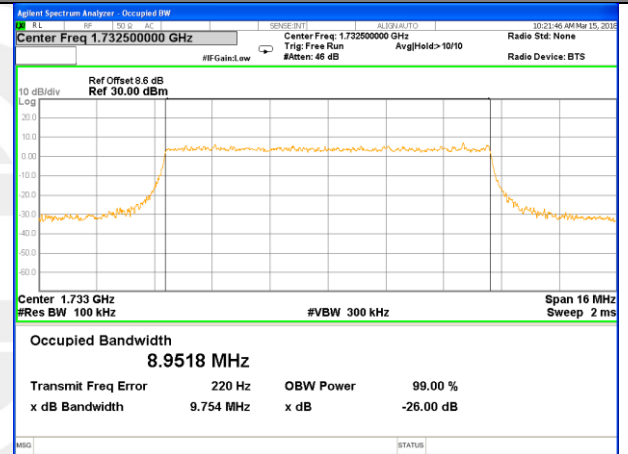

Lowest Channel / 3MHz / 16QAM

Middle Channel / 3MHz / QPSK

Middle Channel / 3MHz / 16QAM

Highest Channel / 3MHz / QPSK

Highest Channel / 3MHz / 16QAM

LTE band 4

LTE band 4 (99% and -26 Bandwidth)

Lowest Channel / 5MHz / QPSK

Lowest Channel / 5MHz / 16QAM

Middle Channel / 5MHz / QPSK

Middle Channel / 5MHz / 16QAM

Highest Channel / 5MHz / QPSK

Highest Channel / 5MHz / 16QAM

LTE band 4

LTE band 4 (99% and -26 Bandwidth)

Lowest Channel / 10MHz / QPSK

Lowest Channel / 10MHz / 16QAM

Middle Channel / 10MHz / QPSK

Middle Channel / 10MHz / 16QAM

Highest Channel / 10MHz / QPSK

Highest Channel / 10MHz / 16QAM

LTE band 4

LTE band 4 (99% and -26 Bandwidth)

Lowest Channel / 15MHz / QPSK