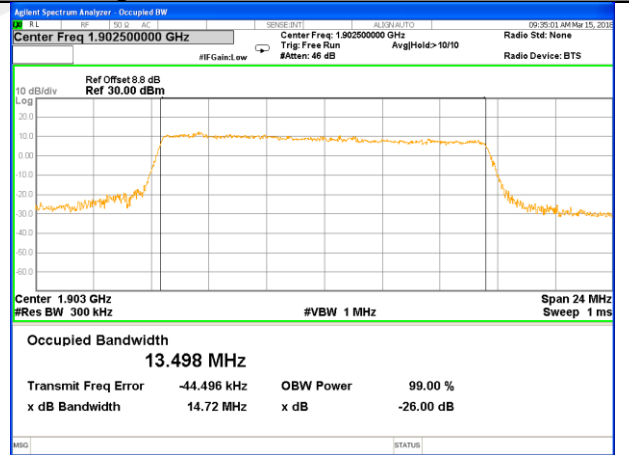

Middle Channel / 5MHz / 16QAM

Highest Channel / 5MHz / QPSK

Highest Channel / 5MHz / 16QAM

LTE band 2

LTE band 2 (99% and -26 Bandwidth)

LTE band 2

LTE band 2 (99% and -26 Bandwidth)

Lowest Channel / 15MHz / QPSK

Lowest Channel / 15MHz / 16QAM

Middle Channel / 15MHz / QPSK

Middle Channel / 15MHz / 16QAM

Highest Channel / 15MHz / QPSK

Highest Channel / 15MHz / 16QAM

LTE band 2

LTE band 2 (99% and -26 Bandwidth)

Lowest Channel / 20MHz / QPSK

Lowest Channel / 20MHz / 16QAM

Middle Channel / 20MHz / QPSK

Middle Channel / 20MHz / 16QAM

Highest Channel / 20MHz / QPSK

Highest Channel / 20MHz / 16QAM

LTE band 4

LTE band 4 (99% and -26 Bandwidth)

Lowest Channel / 1.4MHz / QPSK

Lowest Channel / 1.4MHz / 16QAM

Middle Channel / 1.4MHz / QPSK

Middle Channel / 1.4MHz / 16QAM

Highest Channel / 1.4MHz / QPSK

Highest Channel / 1.4MHz / 16QAM

LTE band 4

LTE band 4 (99% and -26 Bandwidth)

Lowest Channel / 3MHz / QPSK