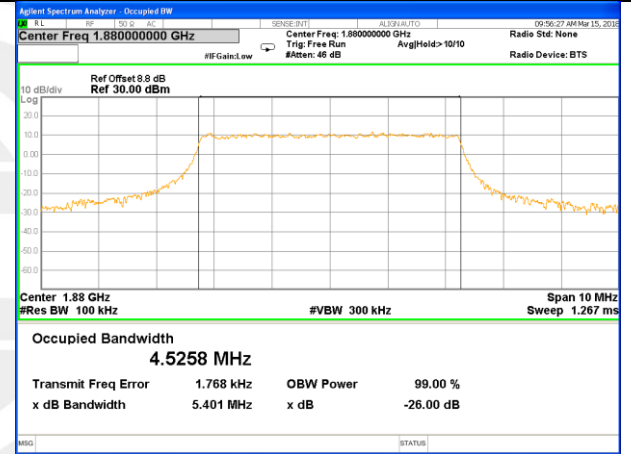

Middle Channel / 3MHz / 16QAM

Highest Channel / 3MHz / QPSK

Highest Channel / 3MHz / 16QAM

LTE band 2

LTE band 2 (99% and -26 Bandwidth)

Lowest Channel / 5MHz / QPSK

Lowest Channel / 5MHz / 16QAM

Middle Channel / 5MHz / QPSK

Middle Channel / 5MHz / 16QAM

Highest Channel / 5MHz / QPSK

Highest Channel / 5MHz / 16QAM

LTE band 2

LTE band 2 (99% and -26 Bandwidth)

LTE band 2

LTE band 2 (99% and -26 Bandwidth)

Lowest Channel / 15MHz / QPSK

Lowest Channel / 15MHz / 16QAM

Middle Channel / 15MHz / QPSK

Middle Channel / 15MHz / 16QAM

Highest Channel / 15MHz / QPSK

Highest Channel / 15MHz / 16QAM

LTE band 2

LTE band 2 (99% and -26 Bandwidth)

Lowest Channel / 20MHz / QPSK