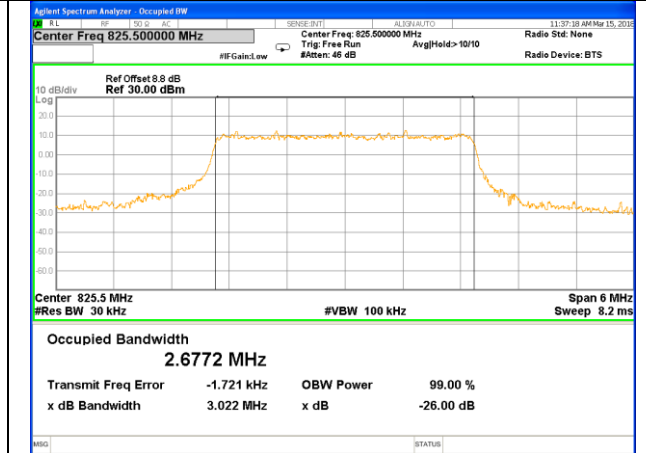

Lowest Channel / 15MHz / 16QAM

Middle Channel / 15MHz / QPSK

Middle Channel / 15MHz / 16QAM

Highest Channel / 15MHz / QPSK

Highest Channel / 15MHz / 16QAM

LTE band 4

LTE band 4 (99% and -26 Bandwidth)

Lowest Channel / 20MHz / QPSK

Lowest Channel / 20MHz / 16QAM

Middle Channel / 20MHz / QPSK

Middle Channel / 20MHz / 16QAM

Highest Channel / 20MHz / QPSK

Highest Channel / 20MHz / 16QAM

LTE band 5

LTE band 5 (99% and -26 Bandwidth)

LTE band 5

LTE band 5 (99% and -26 Bandwidth)

Lowest Channel / 3MHz / QPSK

Lowest Channel / 3MHz / 16QAM

Middle Channel / 3MHz / QPSK

Middle Channel / 3MHz / 16QAM

Highest Channel / 3MHz / QPSK

Highest Channel / 3MHz / 16QAM