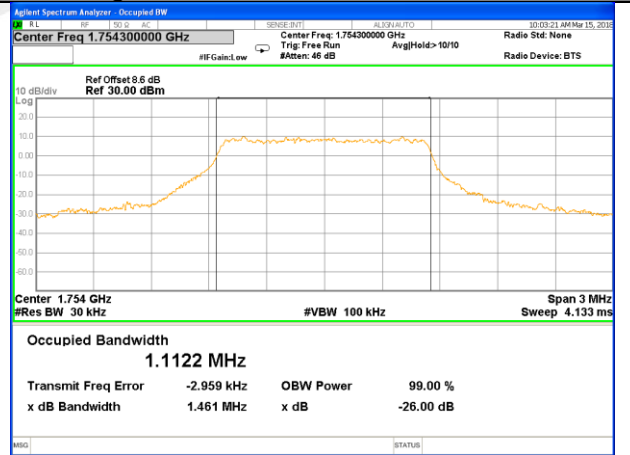

Lowest Channel / 20MHz / 16QAM

Middle Channel / 20MHz / QPSK

Middle Channel / 20MHz / 16QAM

Highest Channel / 20MHz / QPSK

Highest Channel / 20MHz / 16QAM

LTE band 4

LTE band 4 (99% and -26 Bandwidth)

Lowest Channel / 1.4MHz / QPSK

Lowest Channel / 1.4MHz / 16QAM

Middle Channel / 1.4MHz / QPSK

Middle Channel / 1.4MHz / 16QAM

Highest Channel / 1.4MHz / QPSK

Highest Channel / 1.4MHz / 16QAM

LTE band 4

LTE band 4 (99% and -26 Bandwidth)

Lowest Channel / 3MHz / QPSK

Lowest Channel / 3MHz / 16QAM

Middle Channel / 3MHz / QPSK

Middle Channel / 3MHz / 16QAM

Highest Channel / 3MHz / QPSK

Highest Channel / 3MHz / 16QAM

LTE band 4

LTE band 4 (99% and -26 Bandwidth)

Lowest Channel / 5MHz / QPSK