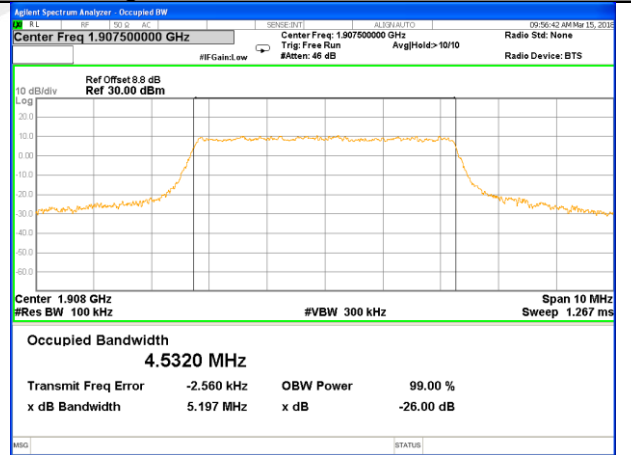

Middle Channel / 3MHz / 16QAM

Highest Channel / 3MHz / QPSK

Highest Channel / 3MHz / 16QAM

LTE band 2

LTE band 2 (99% and -26 Bandwidth)

Lowest Channel / 5MHz / QPSK

Lowest Channel / 5MHz / 16QAM

Middle Channel / 5MHz / QPSK

Middle Channel / 5MHz / 16QAM

Highest Channel / 5MHz / QPSK

Highest Channel / 5MHz / 16QAM

LTE band 2

LTE band 2 (99% and -26 Bandwidth)

LTE band 2

LTE band 2 (99% and -26 Bandwidth)

Lowest Channel / 15MHz / QPSK

Lowest Channel / 15MHz / 16QAM

Middle Channel / 15MHz / QPSK

Middle Channel / 15MHz / 16QAM

Highest Channel / 15MHz / QPSK

Highest Channel / 15MHz / 16QAM

LTE band 2

LTE band 2 (99% and -26 Bandwidth)

Lowest Channel / 20MHz / QPSK