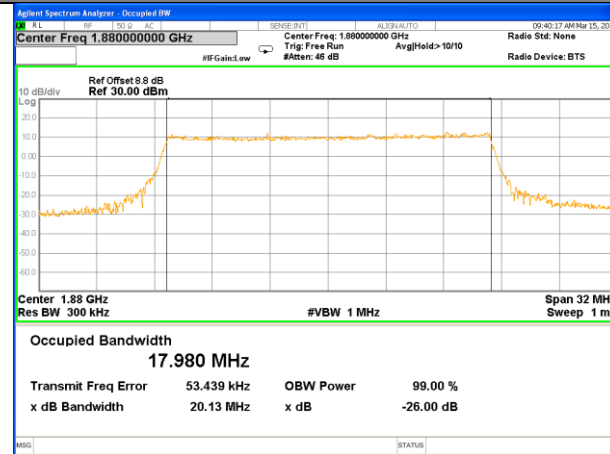

Middle Channel / 5MHz / 16QAM

Highest Channel / 5MHz / QPSK

Highest Channel / 5MHz / 16QAM

LTE band 2

LTE band 2 (99% and -26 Bandwidth)

LTE band 2

LTE band 2 (99% and -26 Bandwidth)

Lowest Channel / 15MHz / QPSK

Lowest Channel / 15MHz / 16QAM

Middle Channel / 15MHz / QPSK

Middle Channel / 15MHz / 16QAM

Highest Channel / 15MHz / QPSK

Highest Channel / 15MHz / 16QAM

LTE band 2

LTE band 2 (99% and -26 Bandwidth)

Lowest Channel / 20MHz / QPSK

Lowest Channel / 20MHz / 16QAM

Middle Channel / 20MHz / QPSK

Middle Channel / 20MHz / 16QAM

Highest Channel / 20MHz / QPSK

Highest Channel / 20MHz / 16QAM

LTE band 4

LTE band 4 (99% and -26 Bandwidth)

Lowest Channel / 1.4MHz / QPSK

Lowest Channel / 1.4MHz / 16QAM

Middle Channel / 1.4MHz / QPSK

Middle Channel / 1.4MHz / 16QAM

Highest Channel / 1.4MHz / QPSK

Highest Channel / 1.4MHz / 16QAM

LTE band 4

LTE band 4 (99% and -26 Bandwidth)

Lowest Channel / 3MHz / QPSK