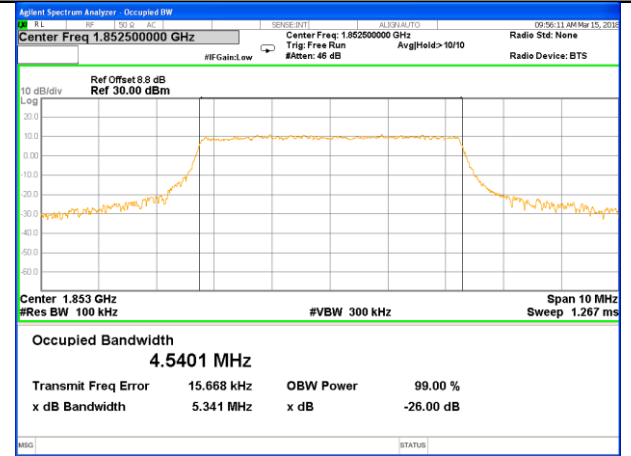

Middle Channel / 3MHz / 16QAM

Highest Channel / 3MHz / QPSK

Highest Channel / 3MHz / 16QAM

LTE band 2

LTE band 2 (99% and -26 Bandwidth)

Lowest Channel / 5MHz / QPSK

Lowest Channel / 5MHz / 16QAM

Middle Channel / 5MHz / QPSK

Middle Channel / 5MHz / 16QAM

Highest Channel / 5MHz / QPSK

Highest Channel / 5MHz / 16QAM

LTE band 2

LTE band 2 (99% and -26 Bandwidth)

LTE band 2

LTE band 2 (99% and -26 Bandwidth)

Lowest Channel / 15MHz / QPSK