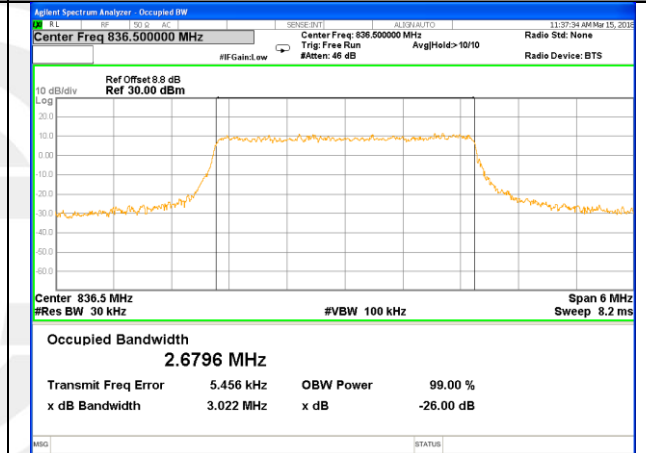

Lowest Channel / 20MHz / 16QAM

Middle Channel / 20MHz / QPSK

Middle Channel / 20MHz / 16QAM

Highest Channel / 20MHz / QPSK

Highest Channel / 20MHz / 16QAM

LTE band 5

LTE band 5 (99% and -26 Bandwidth)

LTE band 5

LTE band 5 (99% and -26 Bandwidth)

Lowest Channel / 3MHz / QPSK

Lowest Channel / 3MHz / 16QAM

Middle Channel / 3MHz / QPSK

Middle Channel / 3MHz / 16QAM

Highest Channel / 3MHz / QPSK

Highest Channel / 3MHz / 16QAM

LTE band 5

LTE band 5 (99% and -26 Bandwidth)

Lowest Channel / 5MHz / QPSK

Lowest Channel / 5MHz / 16QAM

Middle Channel / 5MHz / QPSK

Middle Channel / 5MHz / 16QAM

Highest Channel / 5MHz / QPSK

Highest Channel / 5MHz / 16QAM