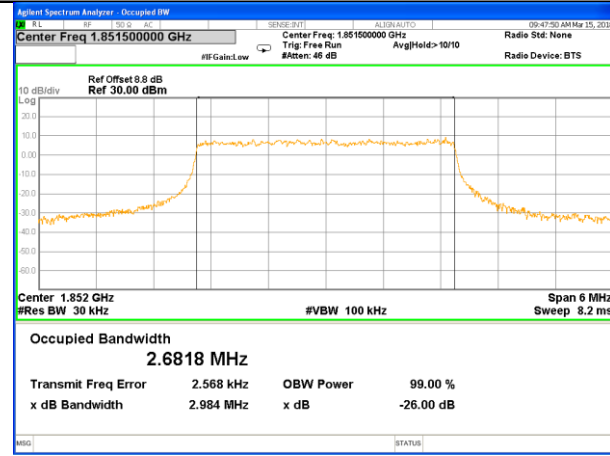

OCCUPIED BANDWIDTH

LTE band 2

LTE band 2 (99% and -26 Bandwidth)

LTE band 2

LTE band 2 (99% and -26 Bandwidth)

Lowest Channel / 3MHz / QPSK

Lowest Channel / 3MHz / 16QAM

Middle Channel / 3MHz / QPSK

Middle Channel / 3MHz / 16QAM

Highest Channel / 3MHz / QPSK

Highest Channel / 3MHz / 16QAM

LTE band 2

LTE band 2 (99% and -26 Bandwidth)

Lowest Channel / 5MHz / QPSK

Lowest Channel / 5MHz / 16QAM

Middle Channel / 5MHz / QPSK