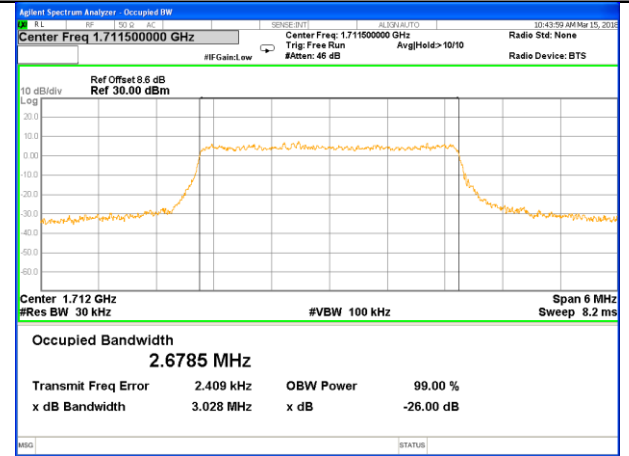

Lowest Channel / 20MHz / 16QAM

Middle Channel / 20MHz / QPSK

Middle Channel / 20MHz / 16QAM

Highest Channel / 20MHz / QPSK

Highest Channel / 20MHz / 16QAM

LTE band 4

LTE band 4 (99% and -26 Bandwidth)

Lowest Channel / 1.4MHz / QPSK

Lowest Channel / 1.4MHz / 16QAM

Middle Channel / 1.4MHz / QPSK

Middle Channel / 1.4MHz / 16QAM

Highest Channel / 1.4MHz / QPSK

Highest Channel / 1.4MHz / 16QAM

LTE band 4

LTE band 4 (99% and -26 Bandwidth)

Lowest Channel / 3MHz / QPSK

Lowest Channel / 3MHz / 16QAM

Middle Channel / 3MHz / QPSK

Middle Channel / 3MHz / 16QAM

Highest Channel / 3MHz / QPSK

Highest Channel / 3MHz / 16QAM

LTE band 4

LTE band 4 (99% and -26 Bandwidth)

Lowest Channel / 5MHz / QPSK