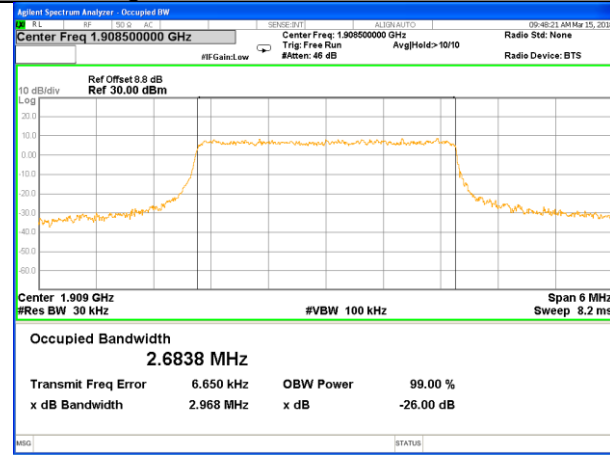

OCCUPIED BANDWIDTH

LTE band 2

LTE band 2 (99% and -26 Bandwidth)

LTE band 2

LTE band 2 (99% and -26 Bandwidth)

Lowest Channel / 3MHz / QPSK

Lowest Channel / 3MHz / 16QAM

Middle Channel / 3MHz / QPSK

Middle Channel / 3MHz / 16QAM

Highest Channel / 3MHz / QPSK

Highest Channel / 3MHz / 16QAM

LTE band 2

LTE band 2 (99% and -26 Bandwidth)

Lowest Channel / 5MHz / QPSK

Lowest Channel / 5MHz / 16QAM

Middle Channel / 5MHz / QPSK