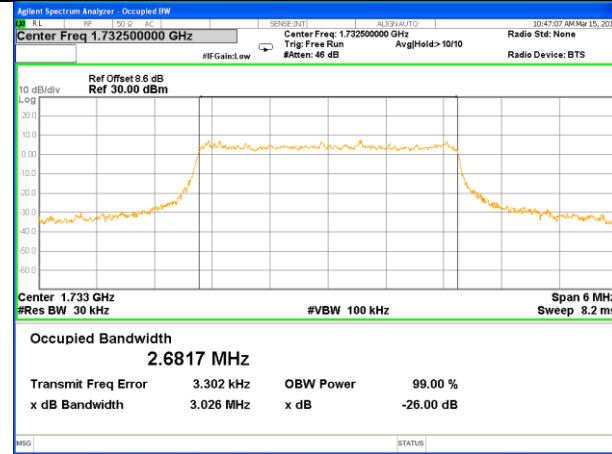

Lowest Channel / 20MHz / 16QAM

Middle Channel / 20MHz / QPSK

Middle Channel / 20MHz / 16QAM

Highest Channel / 20MHz / QPSK

Highest Channel / 20MHz / 16QAM

LTE band 4

LTE band 4 (99% and -26 Bandwidth)

Lowest Channel / 1.4MHz / QPSK

Lowest Channel / 1.4MHz / 16QAM

Middle Channel / 1.4MHz / QPSK

Middle Channel / 1.4MHz / 16QAM

Highest Channel / 1.4MHz / QPSK

Highest Channel / 1.4MHz / 16QAM

LTE band 4

LTE band 4 (99% and -26 Bandwidth)

Lowest Channel / 3MHz / QPSK

Lowest Channel / 3MHz / 16QAM

Middle Channel / 3MHz / QPSK

Middle Channel / 3MHz / 16QAM

Highest Channel / 3MHz / QPSK

Highest Channel / 3MHz / 16QAM

LTE band 4

LTE band 4 (99% and -26 Bandwidth)

Lowest Channel / 5MHz / QPSK