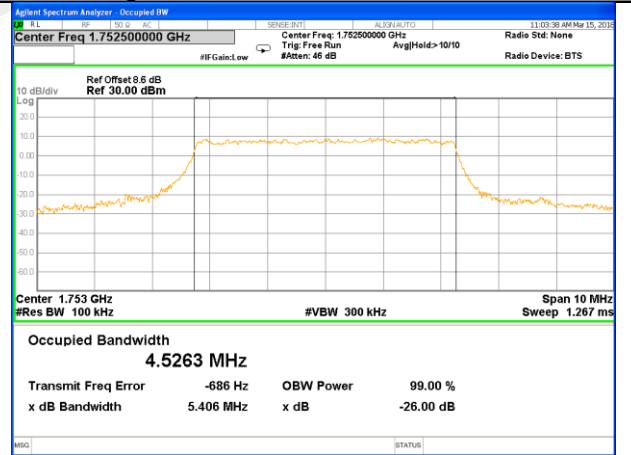

Lowest Channel / 3MHz / 16QAM

Middle Channel / 3MHz / QPSK

Middle Channel / 3MHz / 16QAM

Highest Channel / 3MHz / QPSK

Highest Channel / 3MHz / 16QAM

LTE band 4

LTE band 4 (99% and -26 Bandwidth)

Lowest Channel / 5MHz / QPSK

Lowest Channel / 5MHz / 16QAM

Middle Channel / 5MHz / QPSK

Middle Channel / 5MHz / 16QAM

Highest Channel / 5MHz / QPSK

Highest Channel / 5MHz / 16QAM

LTE band 4

LTE band 4 (99% and -26 Bandwidth)

Lowest Channel / 10MHz / QPSK

Lowest Channel / 10MHz / 16QAM

Middle Channel / 10MHz / QPSK

Middle Channel / 10MHz / 16QAM

Highest Channel / 10MHz / QPSK

Highest Channel / 10MHz / 16QAM

LTE band 4

LTE band 4 (99% and -26 Bandwidth)

Lowest Channel / 15MHz / QPSK