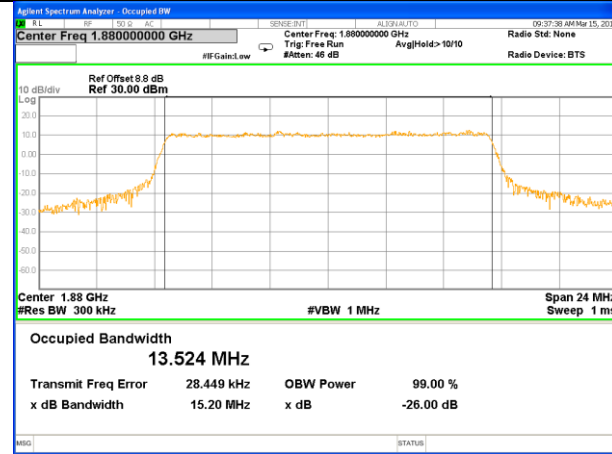

Middle Channel / 3MHz / 16QAM

Highest Channel / 3MHz / QPSK

Highest Channel / 3MHz / 16QAM

LTE band 2

LTE band 2 (99% and -26 Bandwidth)

Lowest Channel / 5MHz / QPSK

Lowest Channel / 5MHz / 16QAM

Middle Channel / 5MHz / QPSK

Middle Channel / 5MHz / 16QAM

Highest Channel / 5MHz / QPSK

Highest Channel / 5MHz / 16QAM

LTE band 2

LTE band 2 (99% and -26 Bandwidth)

LTE band 2

LTE band 2 (99% and -26 Bandwidth)

Lowest Channel / 15MHz / QPSK

Lowest Channel / 15MHz / 16QAM

Middle Channel / 15MHz / QPSK

Middle Channel / 15MHz / 16QAM

Highest Channel / 15MHz / QPSK

Highest Channel / 15MHz / 16QAM

LTE band 2

LTE band 2 (99% and -26 Bandwidth)

Lowest Channel / 20MHz / QPSK

Lowest Channel / 20MHz / 16QAM

Middle Channel / 20MHz / QPSK

Middle Channel / 20MHz / 16QAM

Highest Channel / 20MHz / QPSK

Highest Channel / 20MHz / 16QAM

LTE band 4

LTE band 4 (99% and -26 Bandwidth)

Lowest Channel / 1.4MHz / QPSK