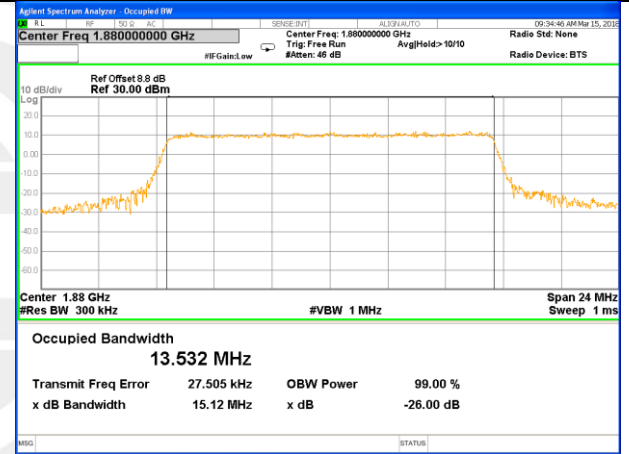

Middle Channel / 3MHz / 16QAM

Highest Channel / 3MHz / QPSK

Highest Channel / 3MHz / 16QAM

LTE band 2

LTE band 2 (99% and -26 Bandwidth)

Lowest Channel / 5MHz / QPSK

Lowest Channel / 5MHz / 16QAM

Middle Channel / 5MHz / QPSK

Middle Channel / 5MHz / 16QAM

Highest Channel / 5MHz / QPSK

Highest Channel / 5MHz / 16QAM

LTE band 2

LTE band 2 (99% and -26 Bandwidth)

LTE band 2

LTE band 2 (99% and -26 Bandwidth)

Lowest Channel / 15MHz / QPSK

Lowest Channel / 15MHz / 16QAM

Middle Channel / 15MHz / QPSK

Middle Channel / 15MHz / 16QAM

Highest Channel / 15MHz / QPSK

Highest Channel / 15MHz / 16QAM

LTE band 2

LTE band 2 (99% and -26 Bandwidth)

Lowest Channel / 20MHz / QPSK

Lowest Channel / 20MHz / 16QAM

Middle Channel / 20MHz / QPSK

Middle Channel / 20MHz / 16QAM

Highest Channel / 20MHz / QPSK

Highest Channel / 20MHz / 16QAM

LTE band 4

LTE band 4 (99% and -26 Bandwidth)

Lowest Channel / 1.4MHz / QPSK