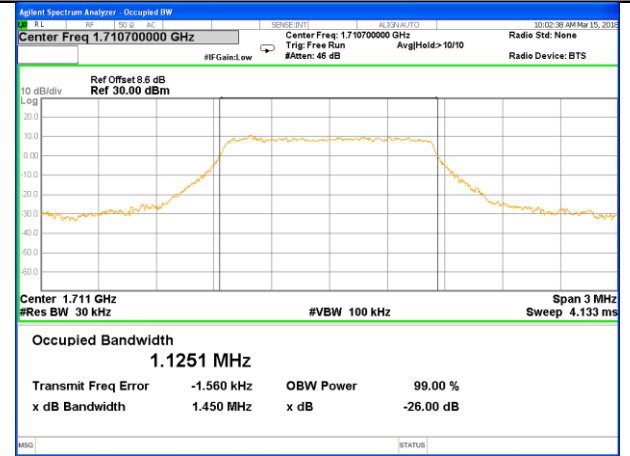

Lowest Channel / 15MHz / 16QAM

Middle Channel / 15MHz / QPSK

Middle Channel / 15MHz / 16QAM

Highest Channel / 15MHz / QPSK

Highest Channel / 15MHz / 16QAM

LTE band 2

LTE band 2 (99% and -26 Bandwidth)

Lowest Channel / 20MHz / QPSK

Lowest Channel / 20MHz / 16QAM

Middle Channel / 20MHz / QPSK

Middle Channel / 20MHz / 16QAM

Highest Channel / 20MHz / QPSK

Highest Channel / 20MHz / 16QAM

LTE band 4

LTE band 4 (99% and -26 Bandwidth)

Lowest Channel / 1.4MHz / QPSK

Lowest Channel / 1.4MHz / 16QAM

Middle Channel / 1.4MHz / QPSK

Middle Channel / 1.4MHz / 16QAM

Highest Channel / 1.4MHz / QPSK

Highest Channel / 1.4MHz / 16QAM

LTE band 4

LTE band 4 (99% and -26 Bandwidth)

Lowest Channel / 3MHz / QPSK