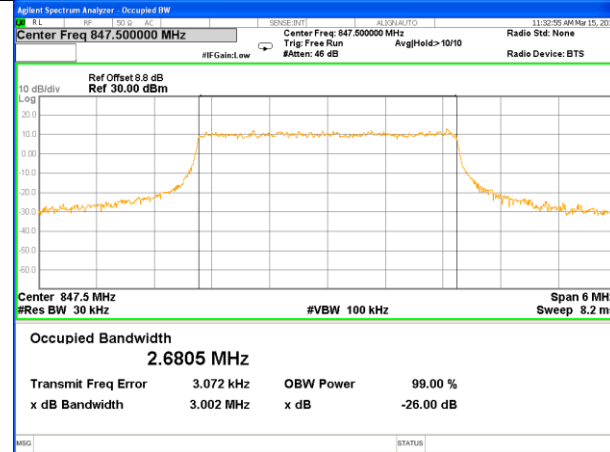

Lowest Channel / 20MHz / 16QAM

Middle Channel / 20MHz / QPSK

Middle Channel / 20MHz / 16QAM

Highest Channel / 20MHz / QPSK

Highest Channel / 20MHz / 16QAM

LTE band 5

LTE band 5 (99% and -26 Bandwidth)

LTE band 5

LTE band 5 (99% and -26 Bandwidth)

Lowest Channel / 3MHz / QPSK

Lowest Channel / 3MHz / 16QAM

Middle Channel / 3MHz / QPSK

Middle Channel / 3MHz / 16QAM

Highest Channel / 3MHz / QPSK

Highest Channel / 3MHz / 16QAM

LTE band 5

LTE band 5 (99% and -26 Bandwidth)

Lowest Channel / 5MHz / QPSK

Lowest Channel / 5MHz / 16QAM

Middle Channel / 5MHz / QPSK

Middle Channel / 5MHz / 16QAM

Highest Channel / 5MHz / QPSK

Highest Channel / 5MHz / 16QAM