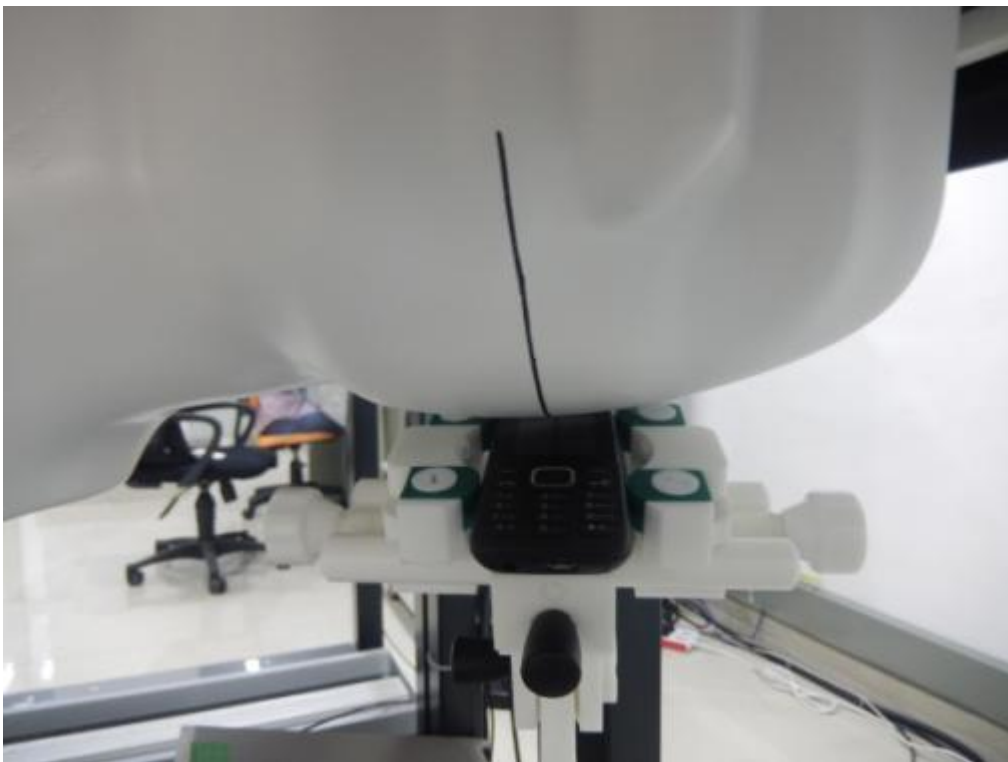

## FX1.8\_SAR Setup photo

Right Touch

Right Tilt

Left Touch

Left Tilt

Body Front side(separation distance is 10mm)

Body Back side(separation distance is 10mm)