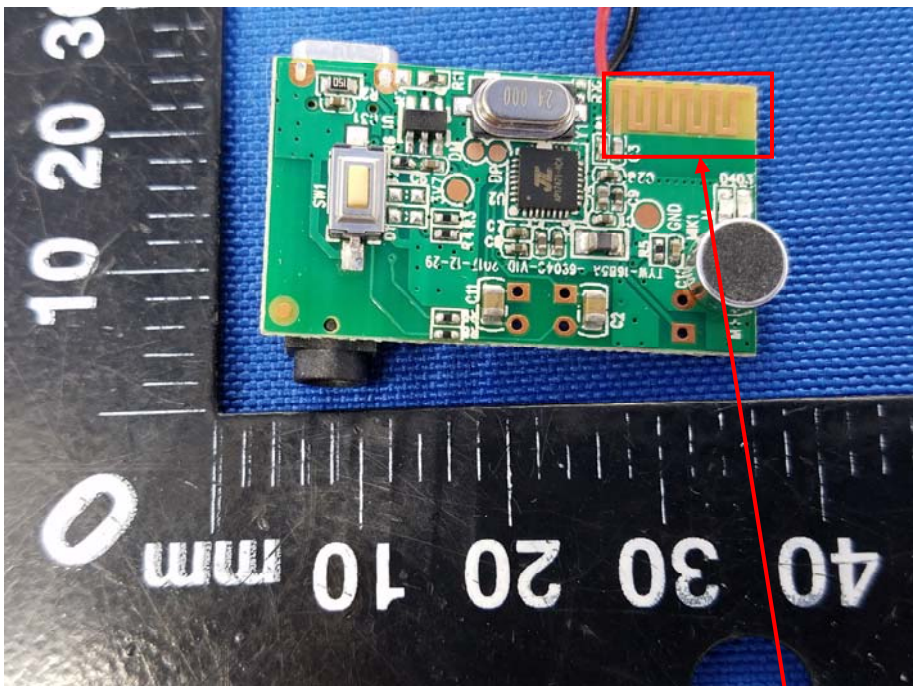

Appendix B: Photographs of EUT

Product: Bluetooth Receiver

Model: WBA9-1007

Internal Photos

Antenna