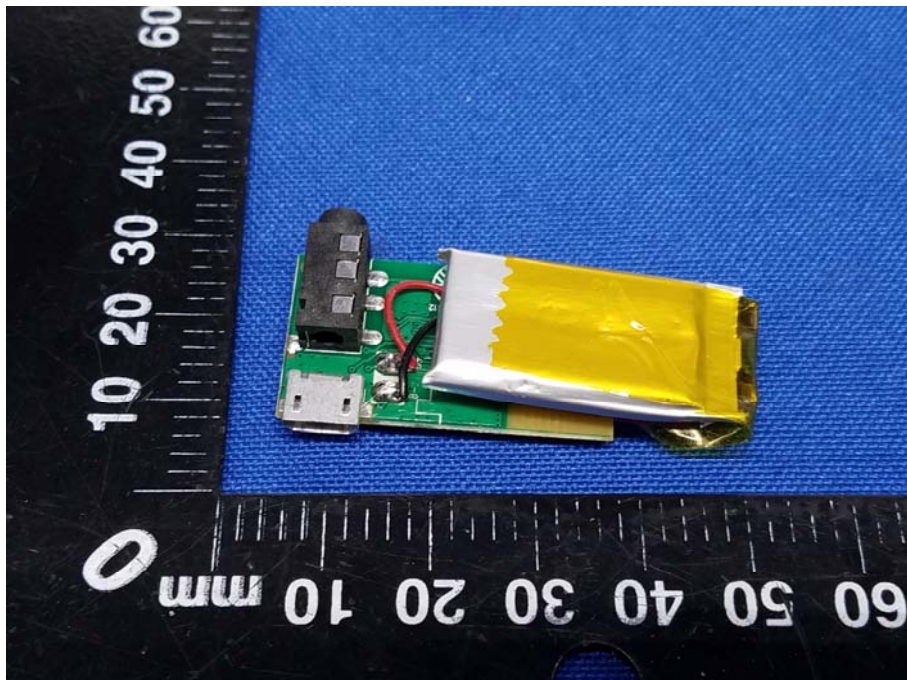

Appendix B: Photographs of EUT

Product: Bluetooth Receiver

Model: WBA9-1007

Internal Photos

Antenna