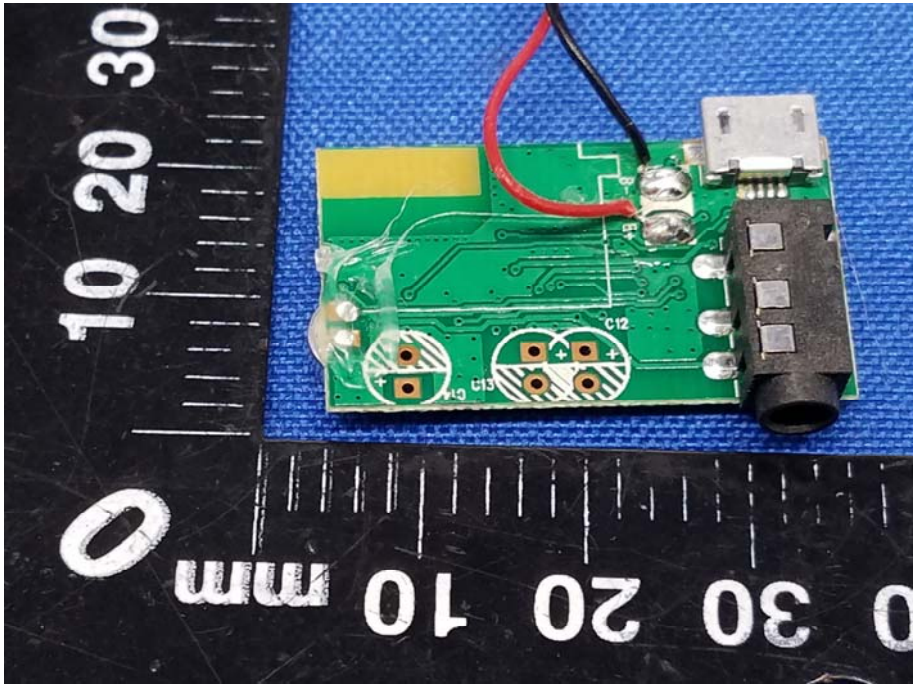

Appendix B: Photographs of EUT

Product: Bluetooth Receiver

Model: WBA9-1007

Internal Photos

Antenna