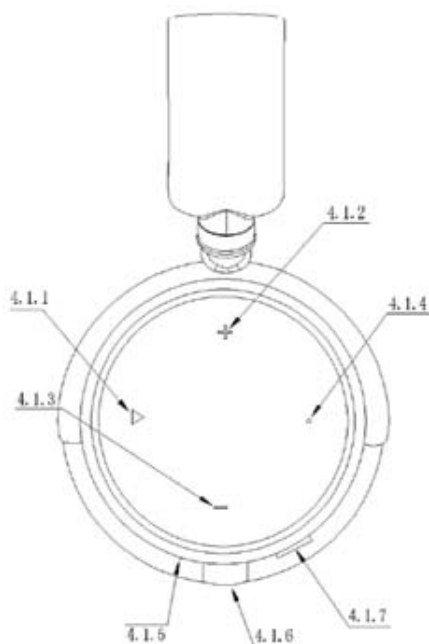

Bluetooth® 4.0

Micro USB

HD sound

12-hour run time

Aux-in option

FUNCTIONS

Solution: CSR 8635

Version: 4.0