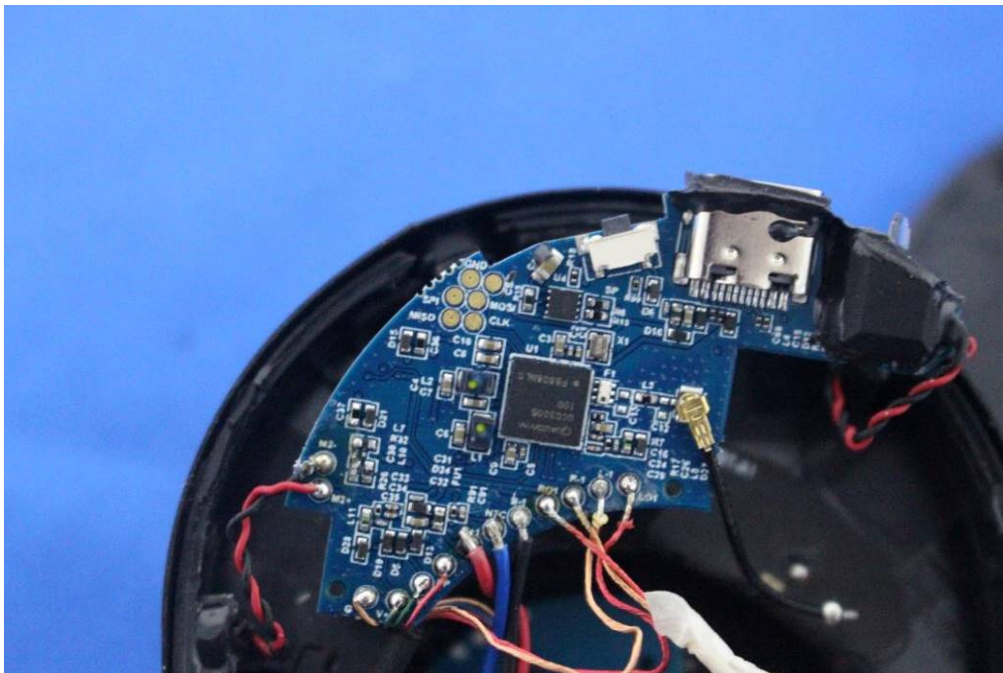

Internal Photos for SZEM1907016147CR

FCC ID: 2AGA7-MH40-W

1 EUT Constructional Details

Antenna