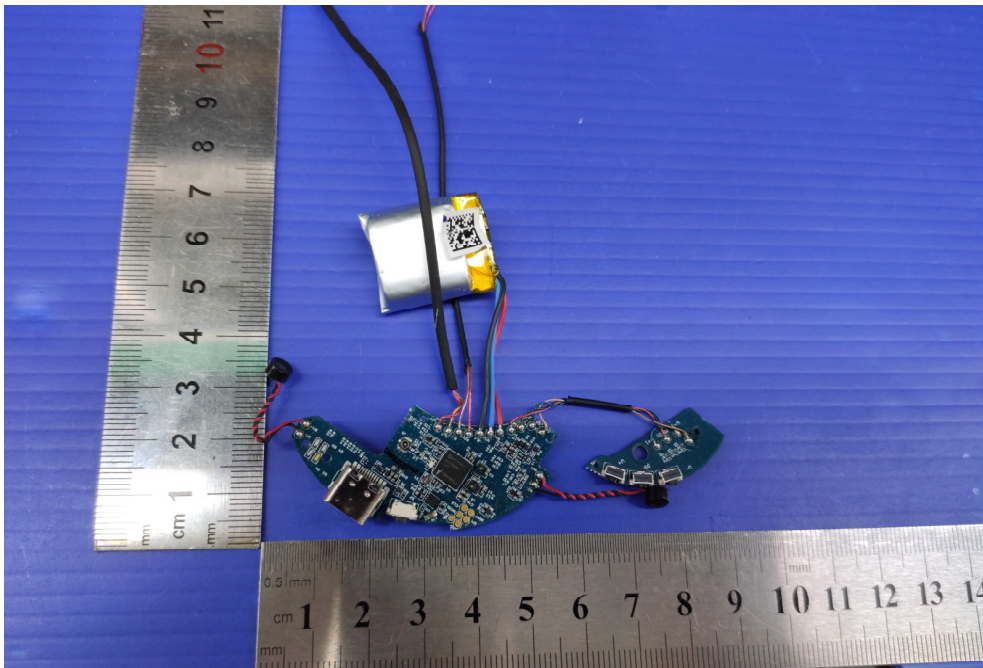

Internal Photos for SZEM1907016147CR

FCC ID: 2AGA7-MH40-W

1 EUT Constructional Details

Antenna