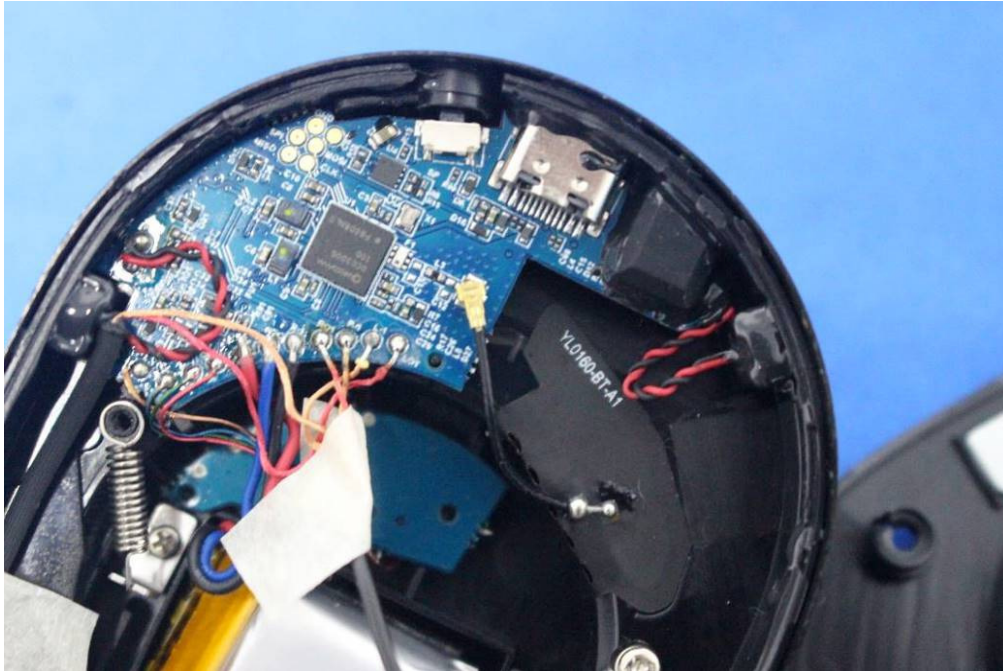

Internal Photos for SZEM1907016147CR

FCC ID: 2AGA7-MH40-W

1 EUT Constructional Details

Antenna