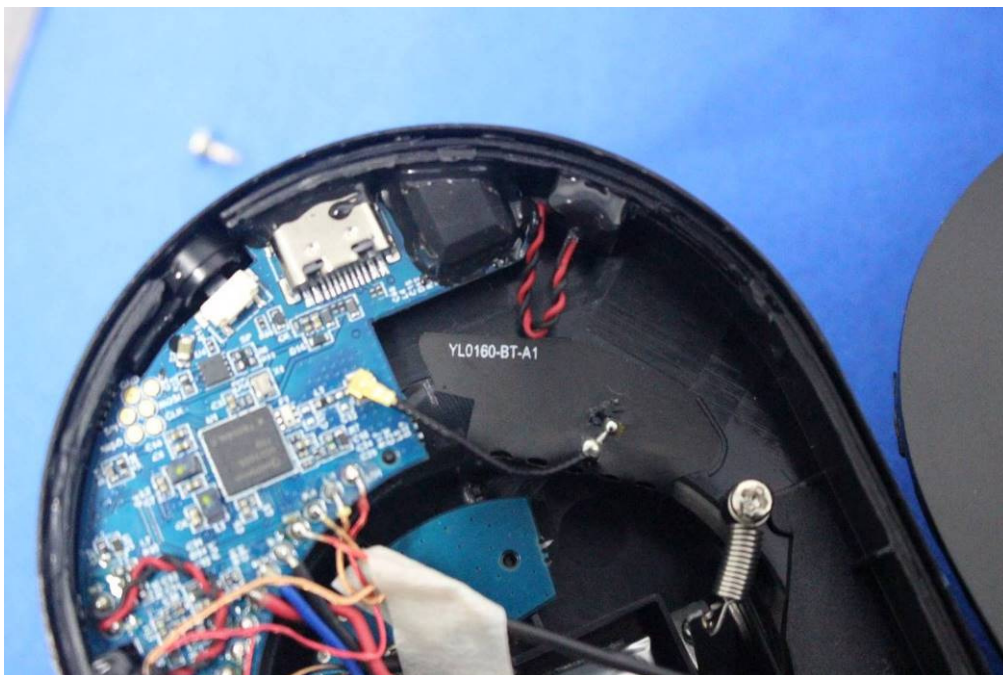

Internal Photos for SZEM1907016147CR

FCC ID: 2AGA7-MH40-W

1 EUT Constructional Details

Antenna