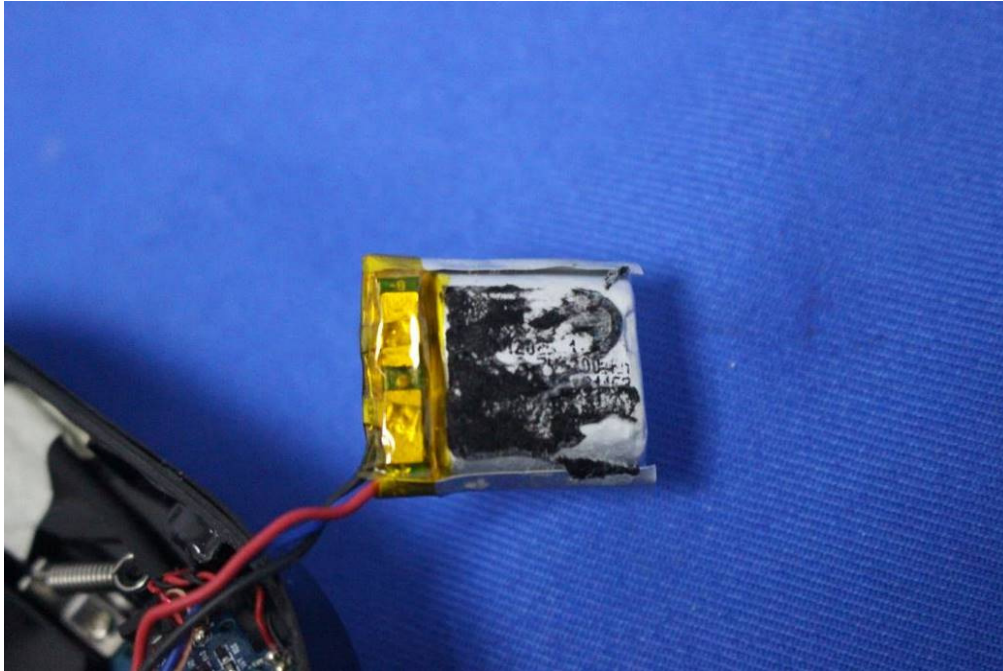

Internal Photos for SZEM1907016147CR

FCC ID: 2AGA7-MH40-W

1 EUT Constructional Details

Antenna