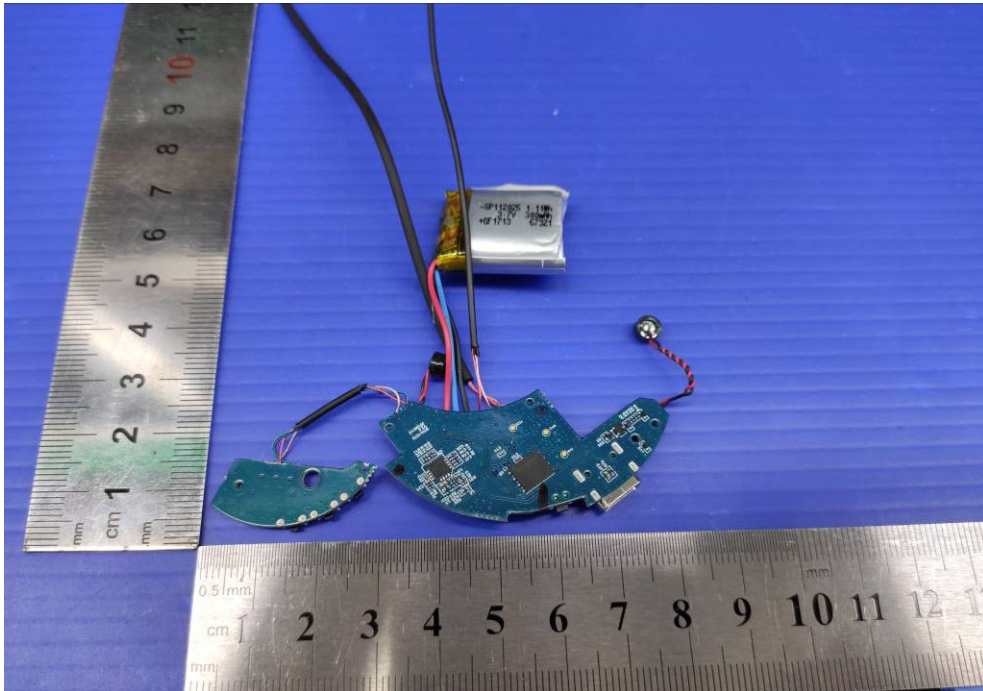

Internal Photos for SZEM1907016147CR

FCC ID: 2AGA7-MH40-W

1 EUT Constructional Details

Antenna