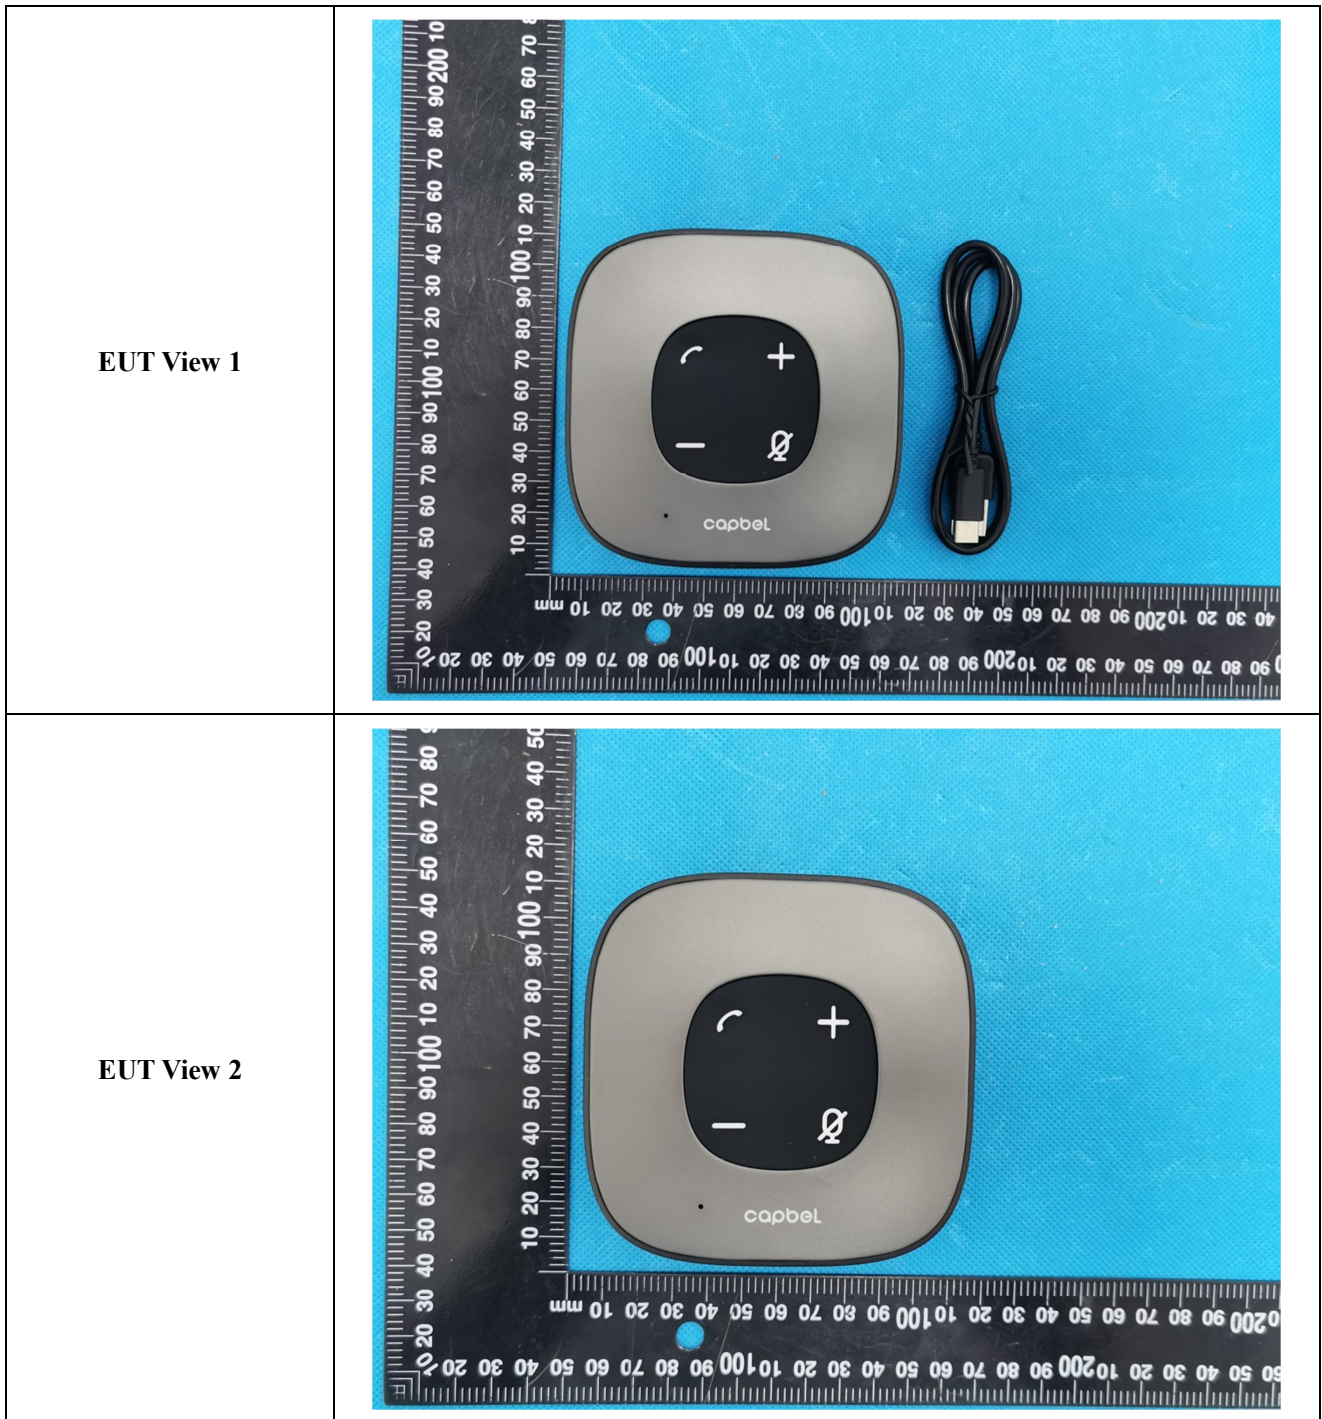

EXHIBIT 2 - EUT EXTERNAL PHOTOGRAPHS

<p>EUT View 3</p>	 <p>A photograph showing the bottom view of a black, square-shaped USB Bluetooth Conference Speakerphone. The device is centered on a blue textured surface. A black ruler is placed horizontally and vertically around the device to provide scale. The ruler markings are in millimeters. The bottom of the device features a circular speaker grille with a grid of small holes. Text printed on the bottom includes the brand name "capbel", "USB Bluetooth Conference Speakerphone", "Model NO.: CS-300", "Input: 5V=1A", "Made in China", "PCC: @ 2016.06.09.00", and regulatory marks "CE" and "FCC".</p>
<p>EUT View 4</p>	 <p>A photograph showing the top view of the same black, square-shaped USB Bluetooth Conference Speakerphone. The device is centered on a blue textured surface. A black ruler is placed horizontally below the device to provide scale. The ruler markings are in millimeters. The top of the device features a circular control panel with four buttons: a power button (circle with a diagonal slash), a minus sign, a plus sign, and a call button (phone handset icon). The brand name "capbel" is printed at the top of the device.</p>

EUT View 5

EUT View 6

EUT View 7