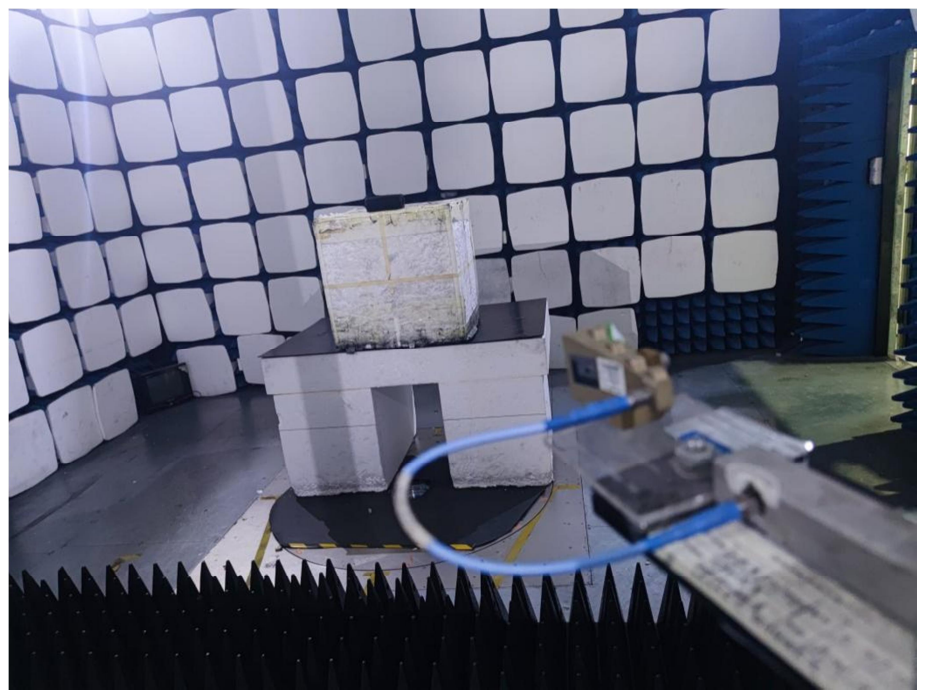

EXHIBIT 4 - TEST SETUP PHOTOGRAPHS

Conducted Emission Test Setup

Radiation Emission Test Setup (Below 30MHz)

Radiation Emission Test Setup (30MHz to 1GHz)

Radiation Emission Test Setup (1GHz to 18GHz)

**Radiation Emission Test
Setup (Above 18GHz)**