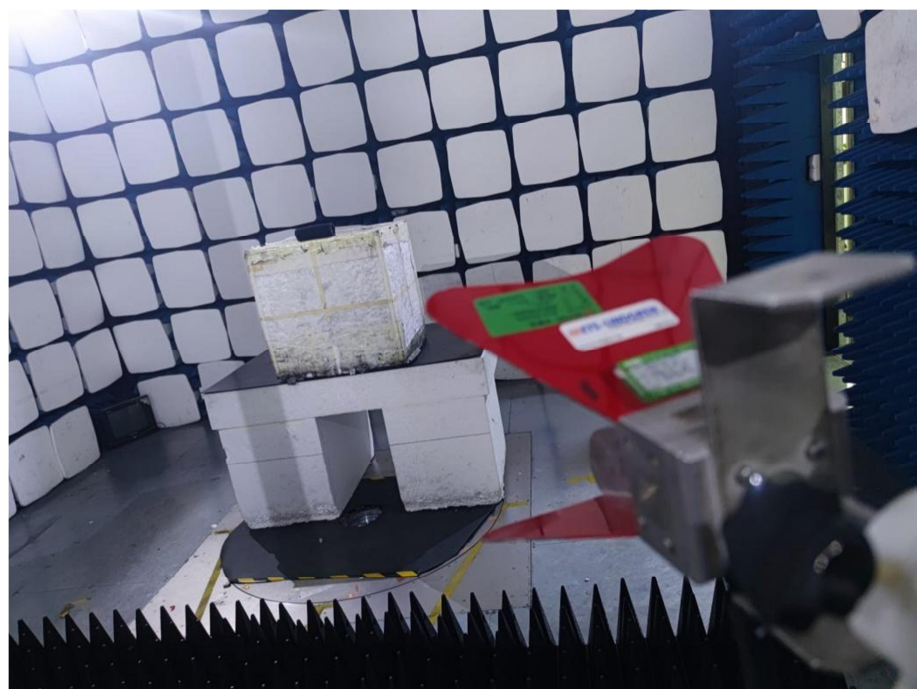

EXHIBIT 4 - TEST SETUP PHOTOGRAPHS

Conducted Emission Test Setup

Radiation Emission Test Setup (Below 30MHz)

Radiation Emission Test Setup (30MHz to 1GHz)

Radiation Emission Test Setup (1GHz to 18GHz)

**Radiation Emission Test
Setup (Above 18GHz)**