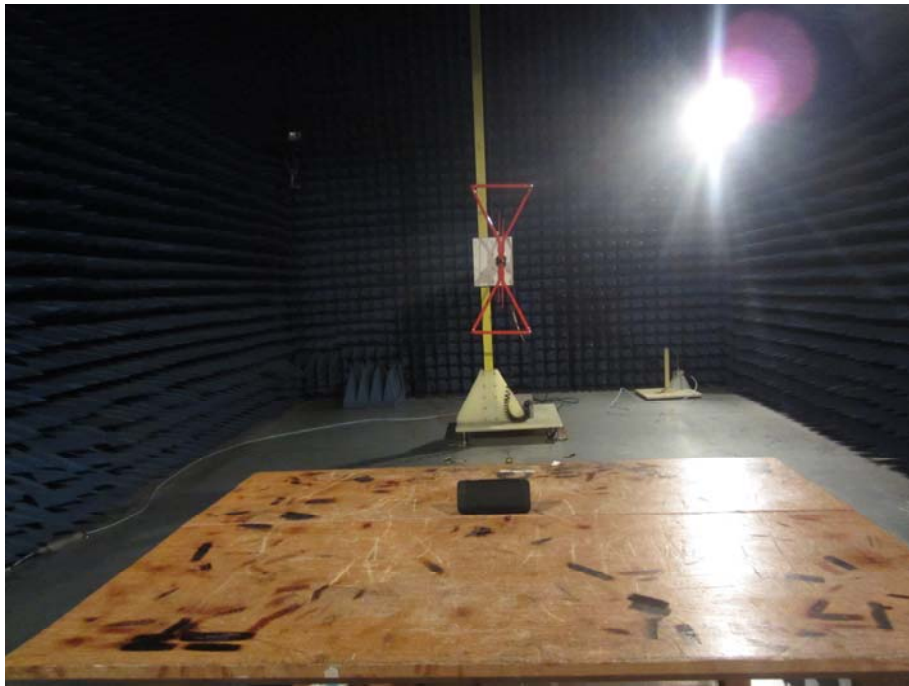

RADIATED EMISSION TEST SETUP (30 MHz to 1 GHz) FROM 1M-HEIGHT TEST TABLE

RADIATED EMISSION TEST SETUP (ABOVE 1 GHz) FROM 1.5M-HEIGHT TEST TABLE

AC POWER LINE CONDUCTED EMISSION

RADIO FREQUENCY