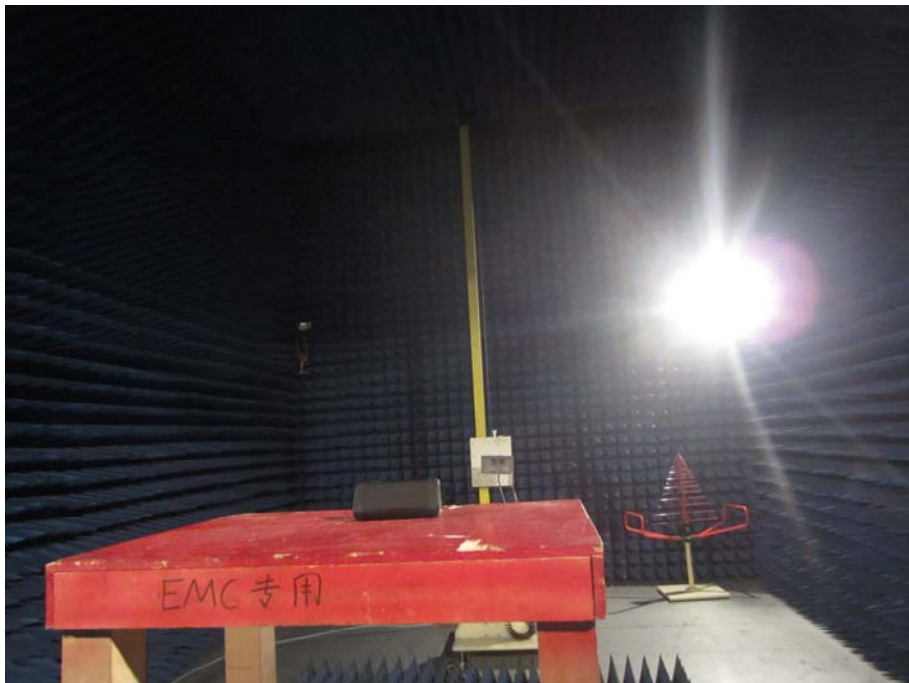

RADIATED EMISSION TEST SETUP (30 MHz to 1 GHz) FROM 1M-HEIGHT TEST TABLE

RADIATED EMISSION TEST SETUP (ABOVE 1 GHz) FROM 1.5M-HEIGHT TEST TABLE

AC POWER LINE CONDUCTED EMISSION

RADIO FREQUENCY