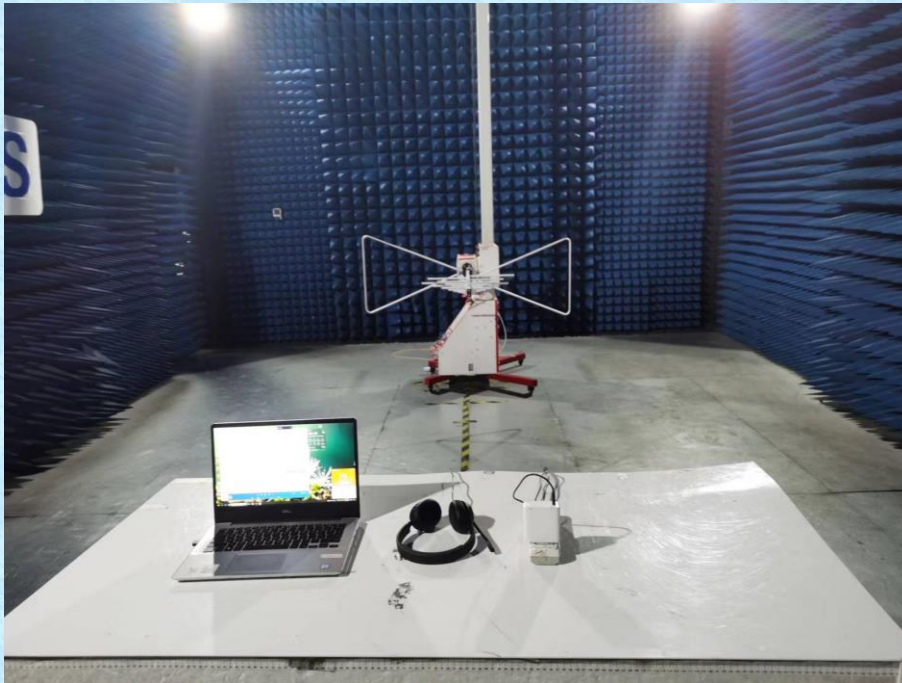

Product Name: CA Essential Bluetooth Headset

Test Model No.: HS-2000BT

Test Setup Photo

Radiated Emission

Conducted Emission

-----End-----