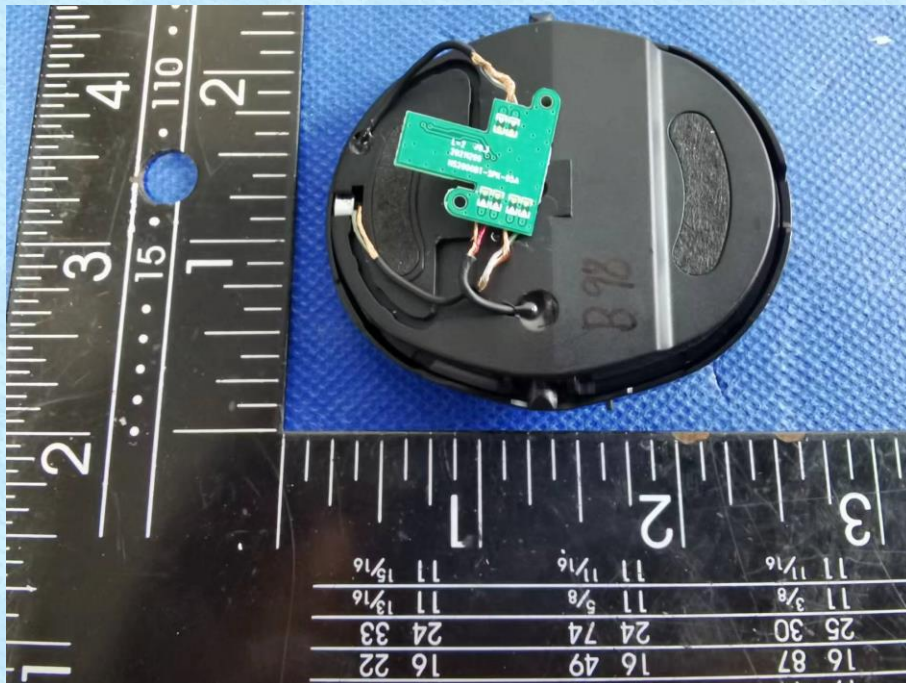

Product Name: CA Essential Bluetooth Headset

Test Model No.: HS-2000BT

## EUT Constructional Details

Antenna

-----End-----