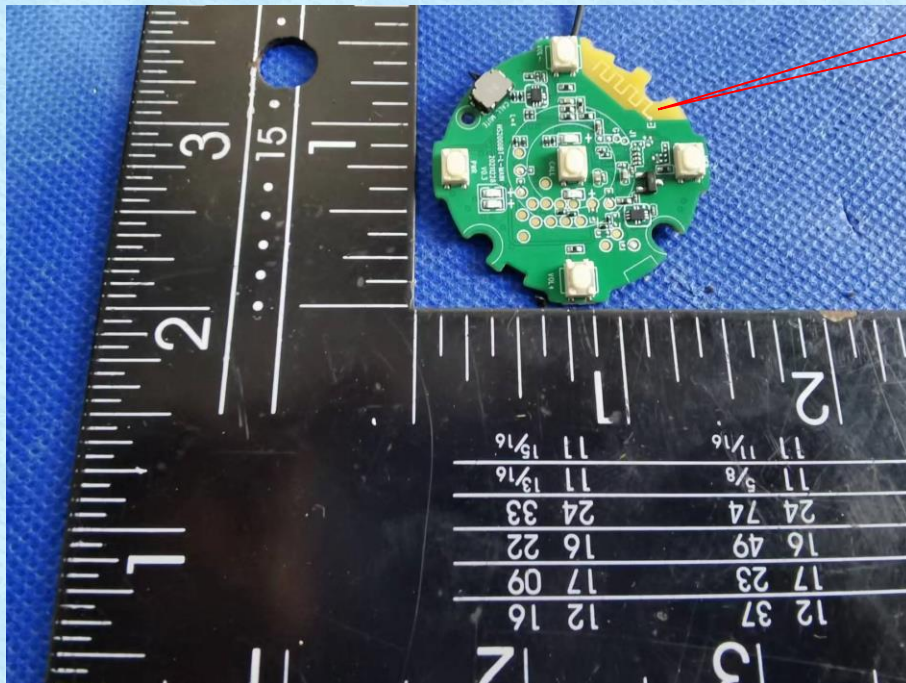

Product Name: CA Essential Bluetooth Headset

Test Model No.: HS-2000BT

## EUT Constructional Details

Antenna

-----End-----