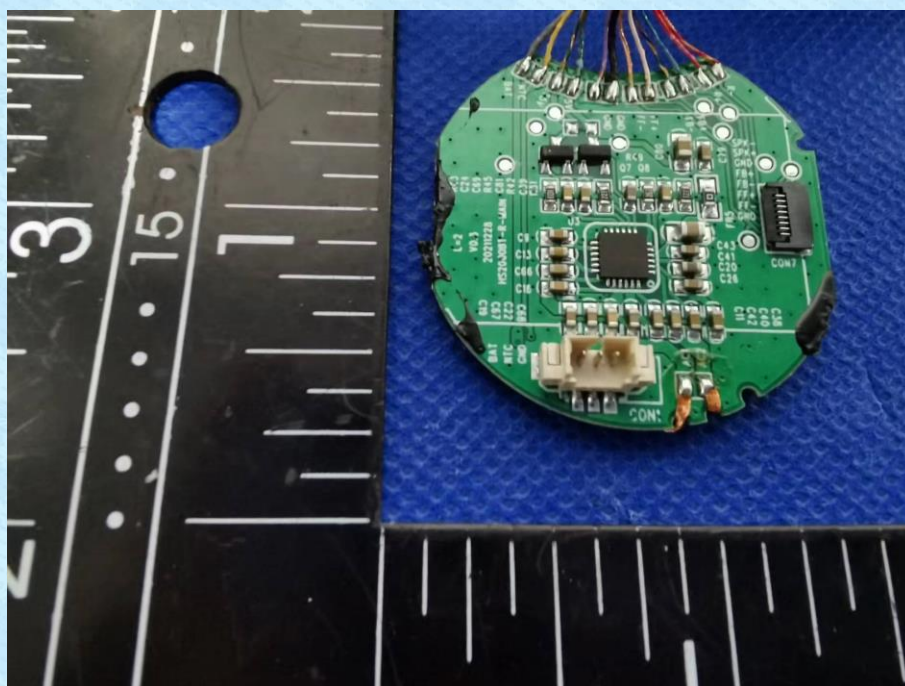

Product Name: CA Essential Bluetooth Headset

Test Model No.: HS-2000BT

## EUT Constructional Details

Antenna

-----End-----