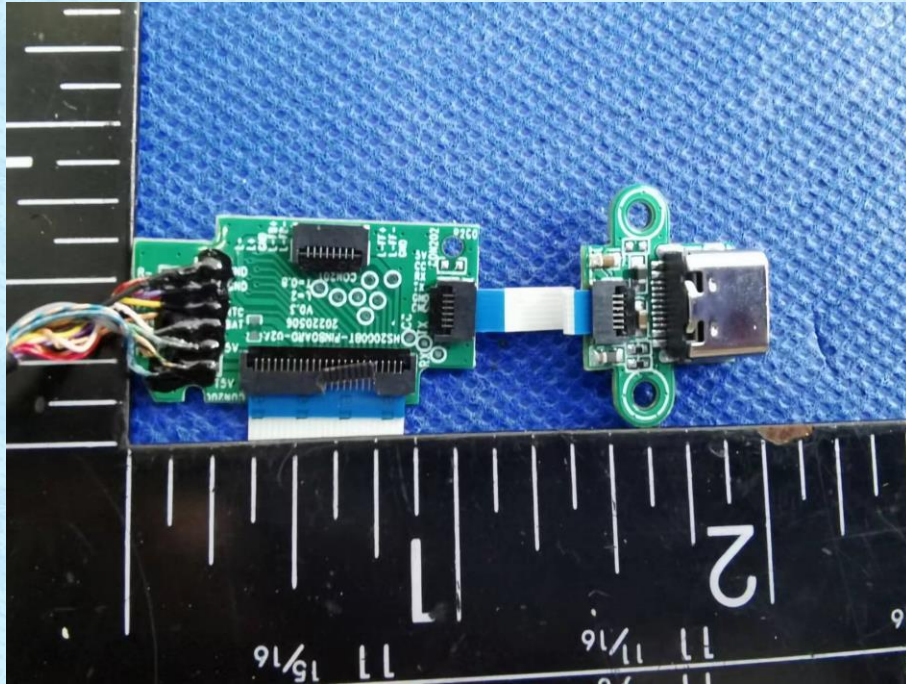

Product Name: CA Essential Bluetooth Headset

Test Model No.: HS-2000BT

## EUT Constructional Details

Antenna

-----End-----