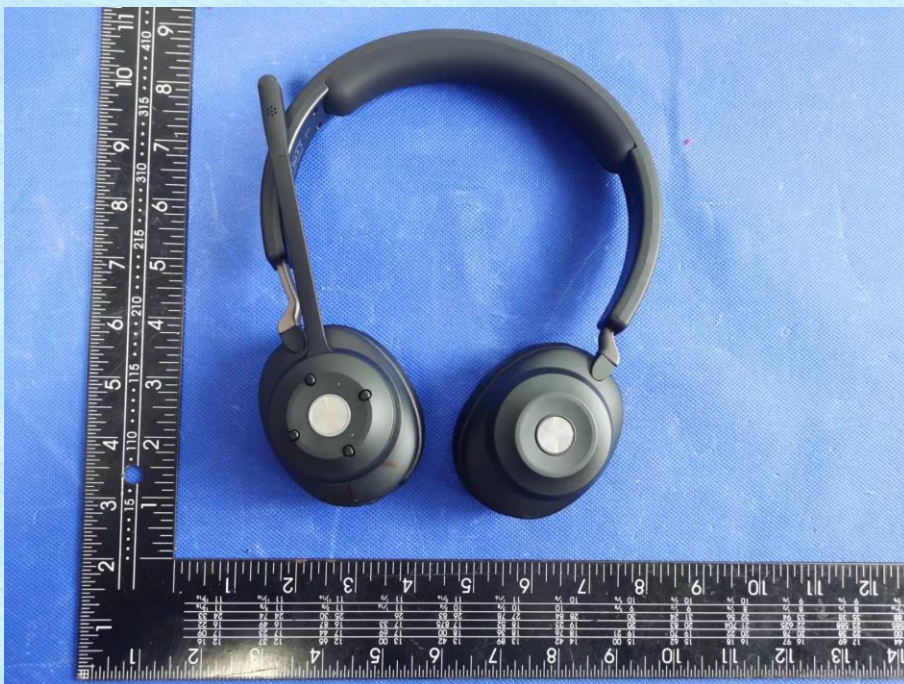

Product Name: CA Essential Bluetooth Headset

Test Model No.: HS-2000BT

EUT Constructional Details