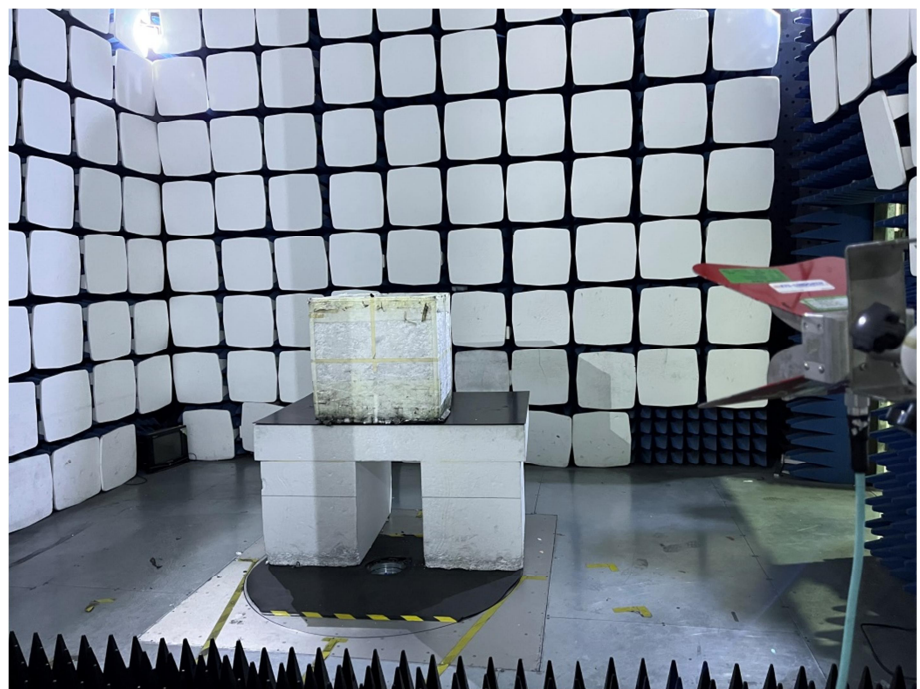

EXHIBIT 4 - TEST SETUP PHOTOGRAPHS

Radiation Emission Test Setup (Below 30MHz)

Radiation Emission Test Setup (30MHz to 1GHz)

Radiation Emission Test Setup (1GHz to 18GHz)

Radiation Emission Test Setup (Above 18GHz)