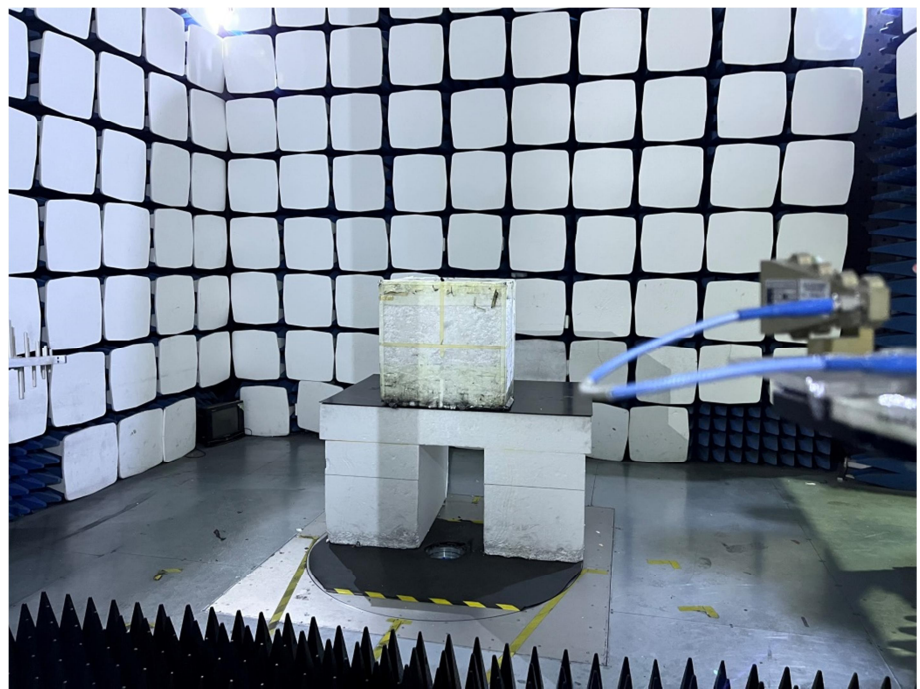

EXHIBIT 4 - TEST SETUP PHOTOGRAPHS

Radiation Emission Test Setup (Below 30MHz)

Radiation Emission Test Setup (30MHz to 1GHz)

Radiation Emission Test Setup (1GHz to 18GHz)

Radiation Emission Test Setup (Above 18GHz)