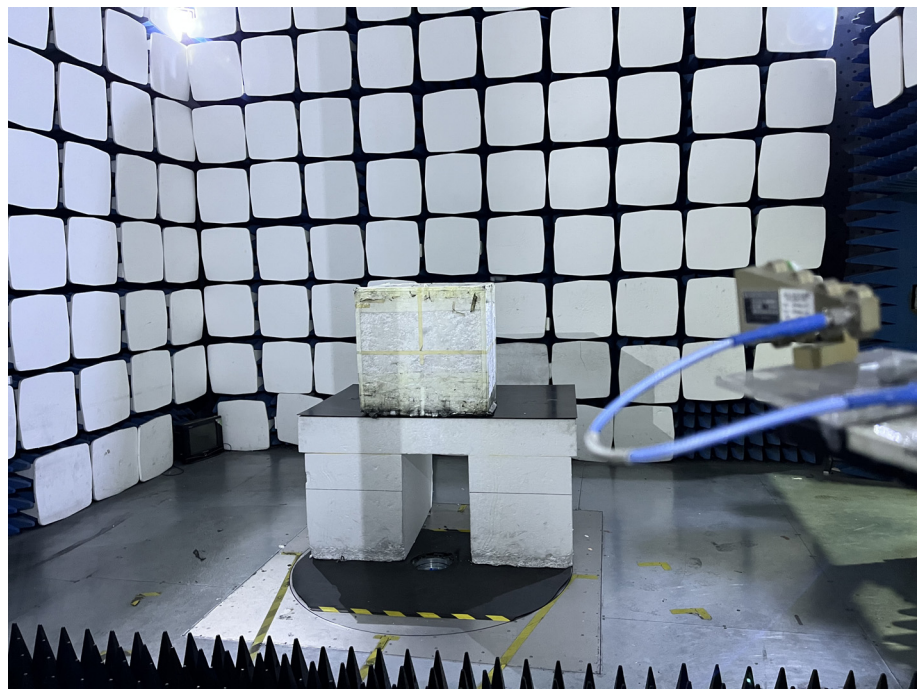

EXHIBIT 4 - TEST SETUP PHOTOGRAPHS

Radiation Emission Test Setup (Below 30MHz)

Radiation Emission Test Setup (30MHz to 1GHz)

Radiation Emission Test Setup (1GHz to 18GHz)

Radiation Emission Test Setup (Above 18GHz)