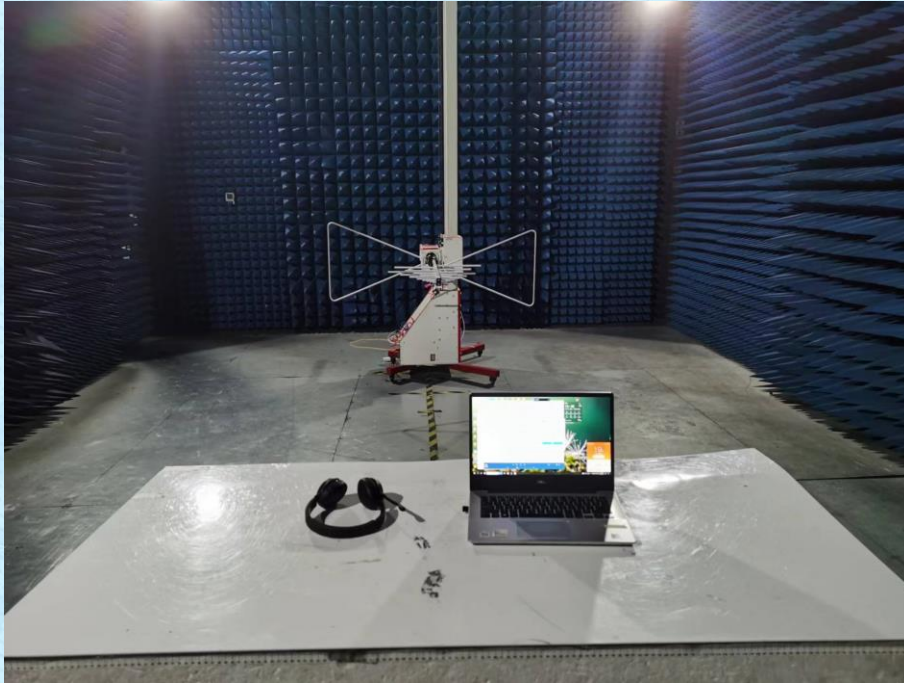

Product Name: CA Essential Bluetooth Dongle

Test Model No.: DG-001BT

Test Setup Photo

Radiated Emission

Conducted Emission

-----End-----