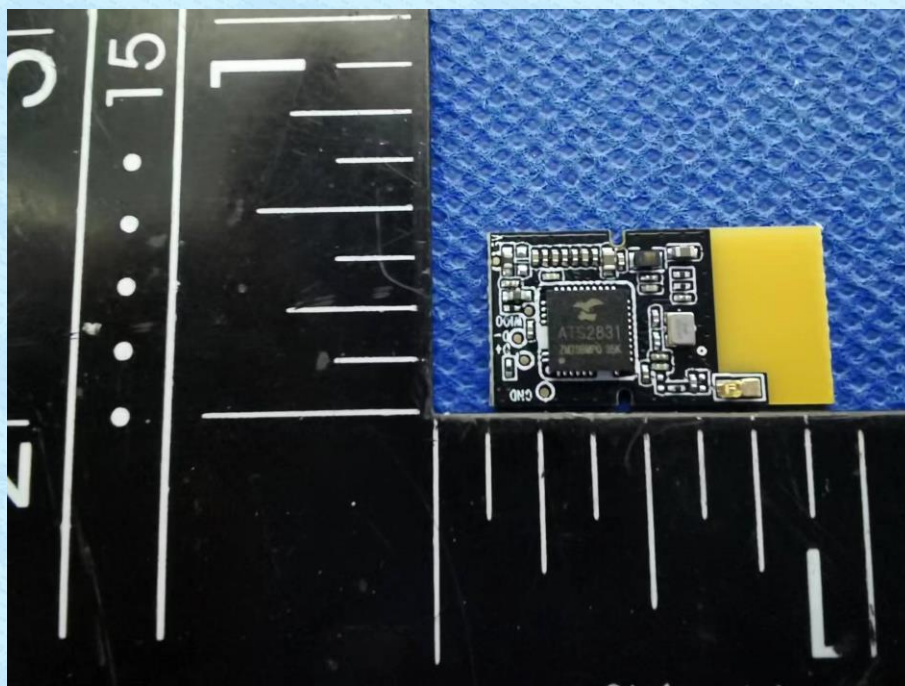

Product Name: CA Essential Bluetooth Dongle

Test Model No.: DG-001BT

EUT Constructional Details

-----End-----