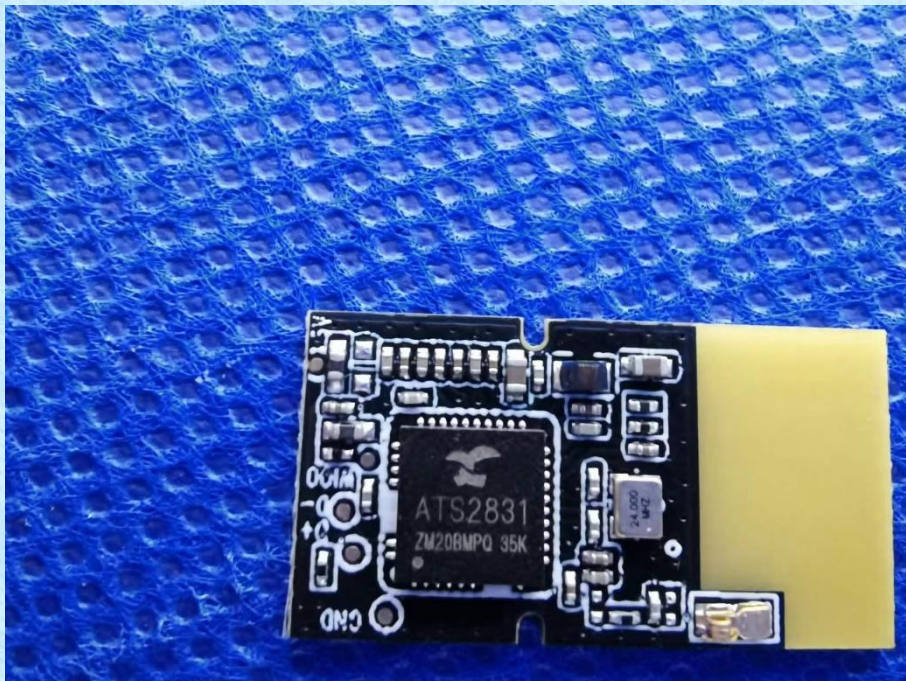

Product Name: CA Essential Bluetooth Dongle

Test Model No.: DG-001BT

EUT Constructional Details

-----End-----