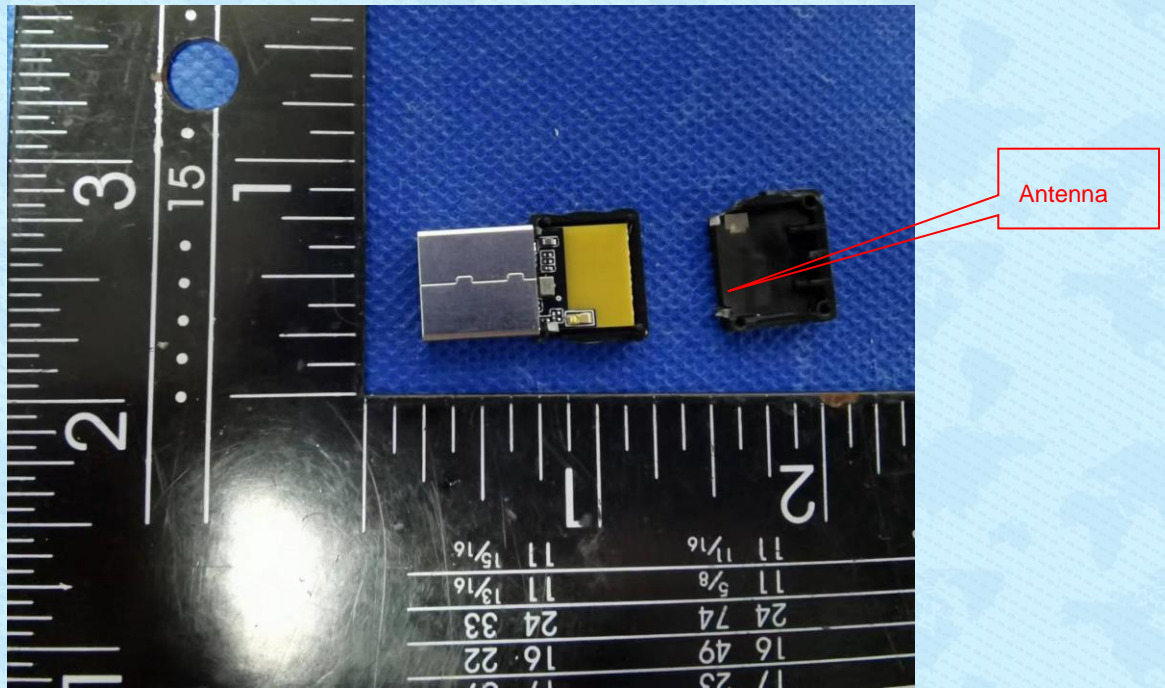

Product Name: CA Essential Bluetooth Dongle

Test Model No.: DG-001BT

EUT Constructional Details

-----End-----