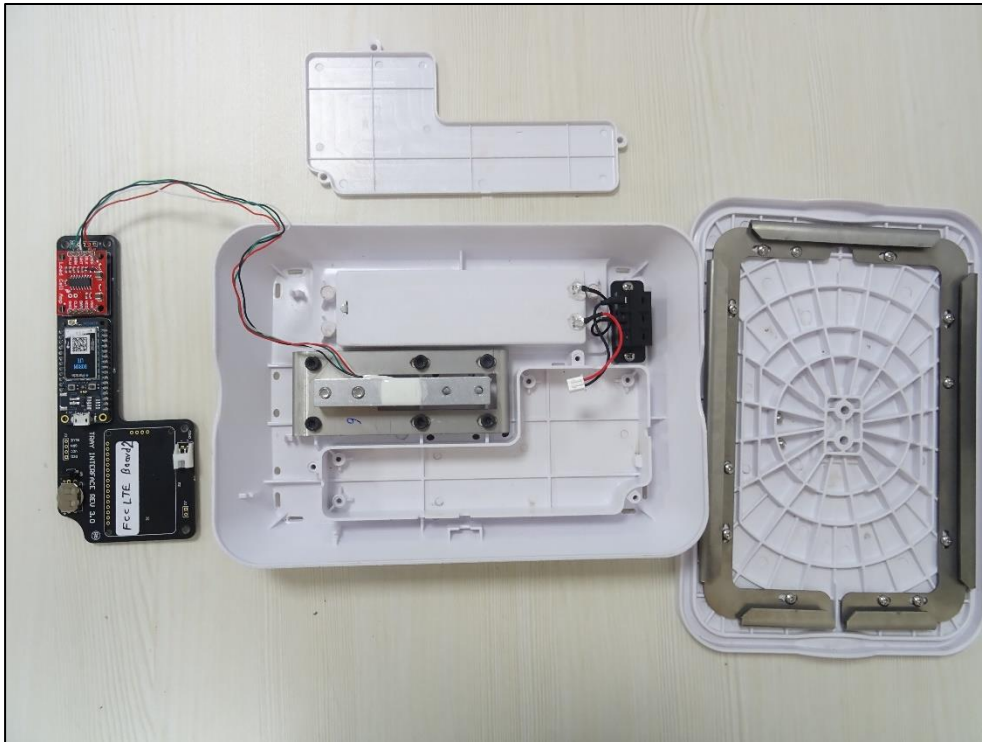

EUT Internal Photos

Photo: EUT Enclosure Open

Photo: PCB Front View

Photo: PCB Back View

Photo: PCB Dimensions

Photo: PCB Dimensions

Photo: LTE Module Close-up

BLE
Antenna
Port

Photo: BLE Module Close-up

Photo: BLE Module with shield open

Photo: Module Dimensions

Photo: Module Dimensions

*****End of Internal Photos*****