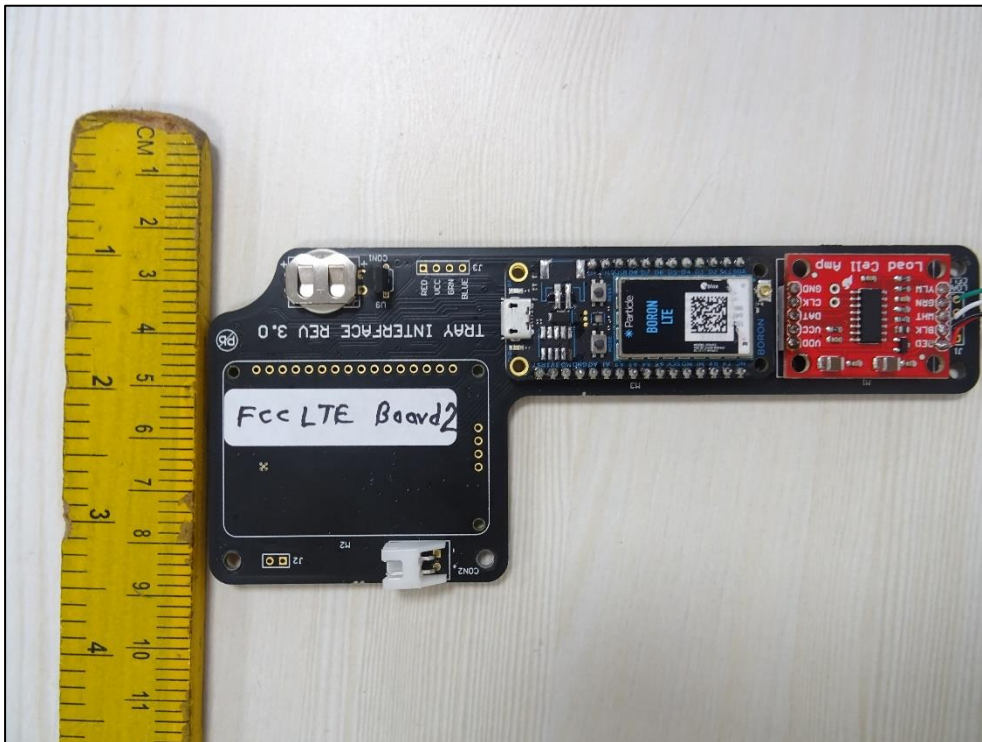

EUT Internal Photos

Photo: EUT Enclosure Open

Photo: PCB Front View

Photo: PCB Back View

Photo: PCB Dimensions

Photo: PCB Dimensions

Photo: LTE Module Close-up

BLE
Antenna
Port

Photo: BLE Module Close-up

Photo: BLE Module with shield open

Photo: Module Dimensions

Photo: Module Dimensions

*****End of Internal Photos*****