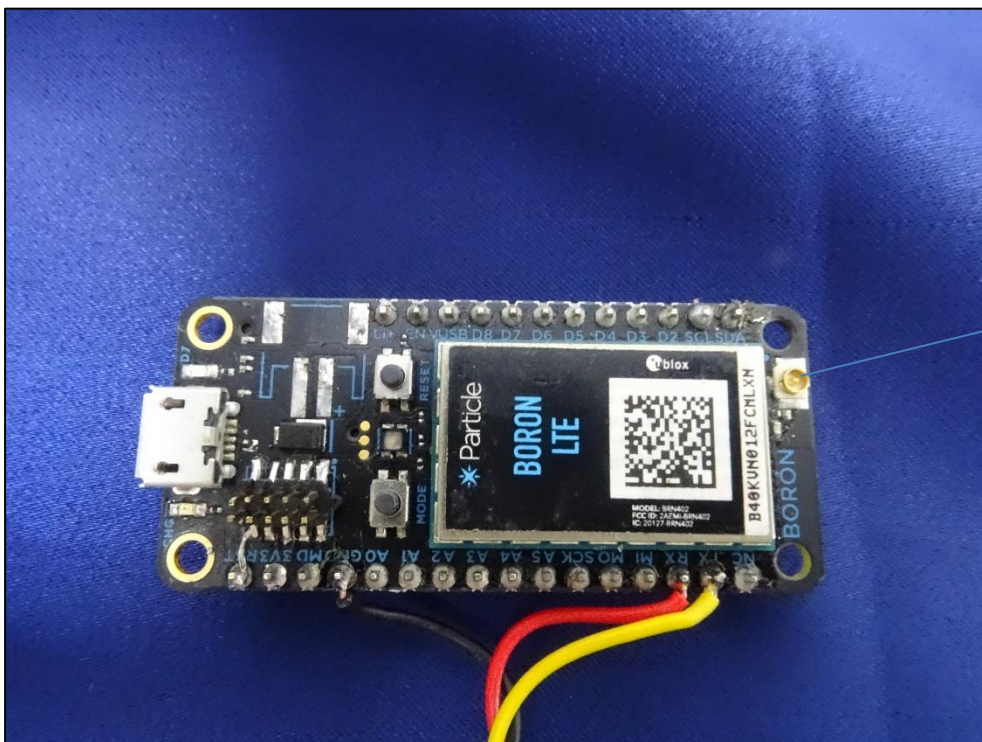

EUT Internal Photos

Photo: EUT Enclosure Open

Photo: PCB Front View

Photo: PCB Back View

Photo: PCB Dimensions

Photo: PCB Dimensions

Photo: LTE Module Close-up

BLE
Antenna
Port

Photo: BLE Module Close-up

Photo: BLE Module with shield open

Photo: Module Dimensions

Photo: Module Dimensions

*****End of Internal Photos*****