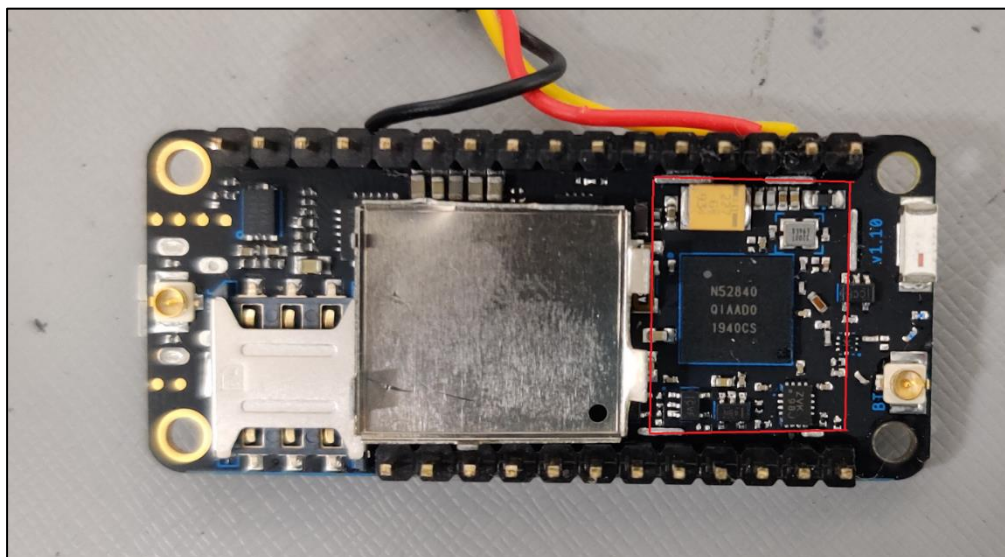

EUT Internal Photos

Photo: EUT Enclosure Open

Photo: PCB Front View

Photo: PCB Back View

Photo: PCB Dimensions

Photo: PCB Dimensions

Photo: LTE Module Close-up

BLE
Antenna
Port

Photo: BLE Module Close-up

Photo: BLE Module with shield open

Photo: Module Dimensions

Photo: Module Dimensions

*****End of Internal Photos*****