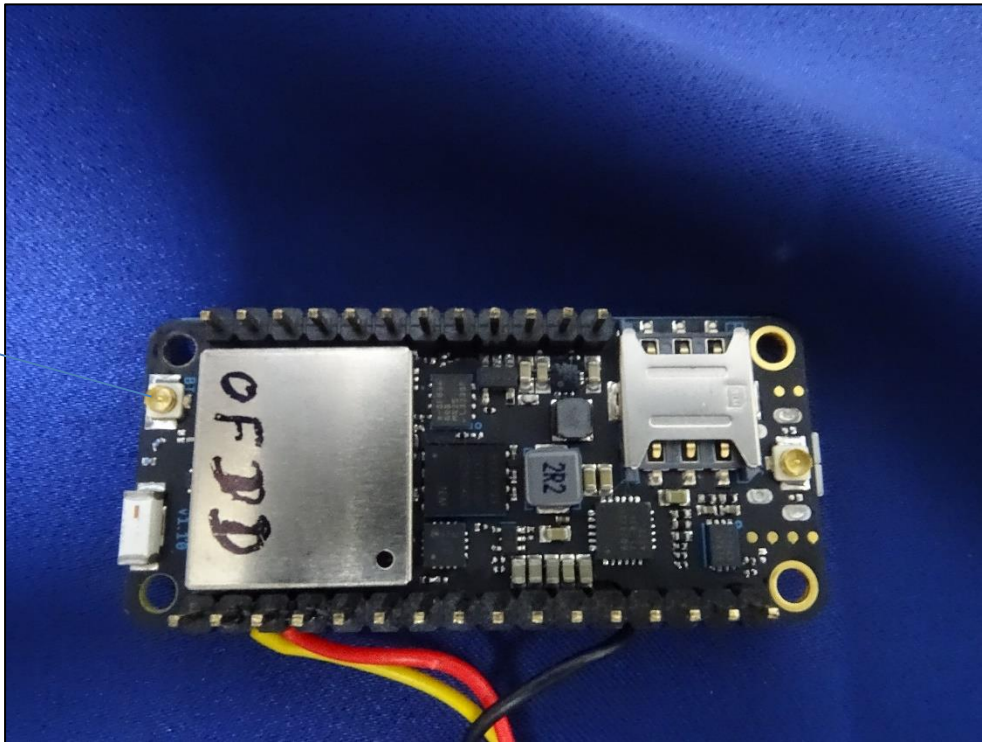

EUT Internal Photos

Photo: EUT Enclosure Open

Photo: PCB Front View

Photo: PCB Back View

Photo: PCB Dimensions

Photo: PCB Dimensions

Photo: LTE Module Close-up

BLE
Antenna
Port

Photo: BLE Module Close-up

Photo: BLE Module with shield open

Photo: Module Dimensions

Photo: Module Dimensions

*****End of Internal Photos*****