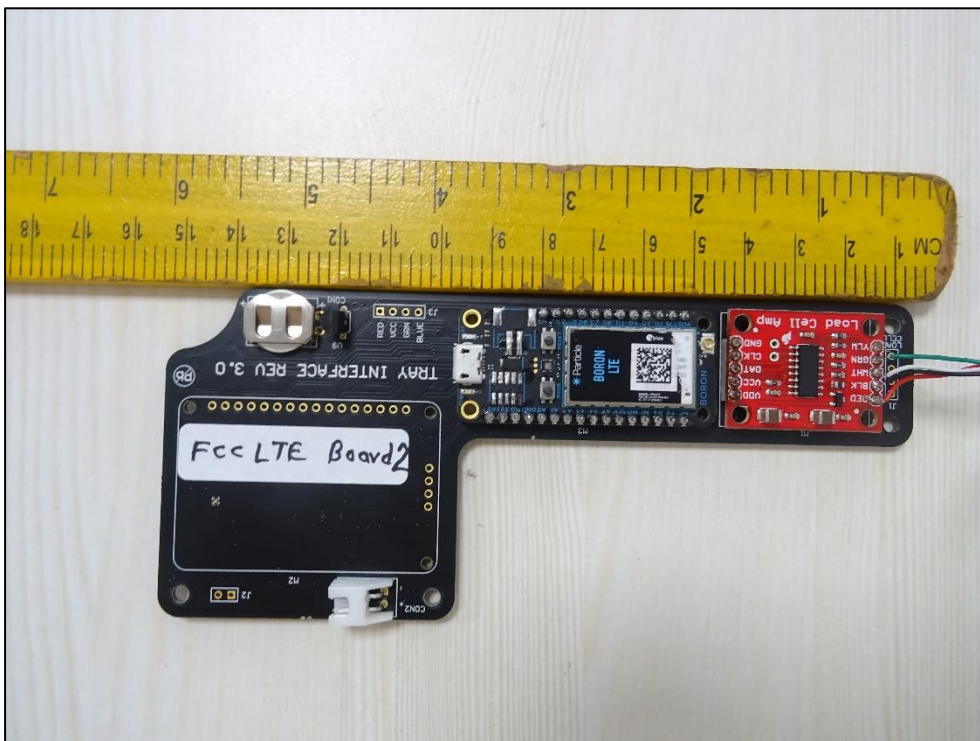

EUT Internal Photos

Photo: EUT Enclosure Open

Photo: PCB Front View

Photo: PCB Back View

Photo: PCB Dimensions

Photo: PCB Dimensions

Photo: LTE Module Close-up

BLE
Antenna
Port

Photo: BLE Module Close-up

Photo: BLE Module with shield open

Photo: Module Dimensions

Photo: Module Dimensions

*****End of Internal Photos*****