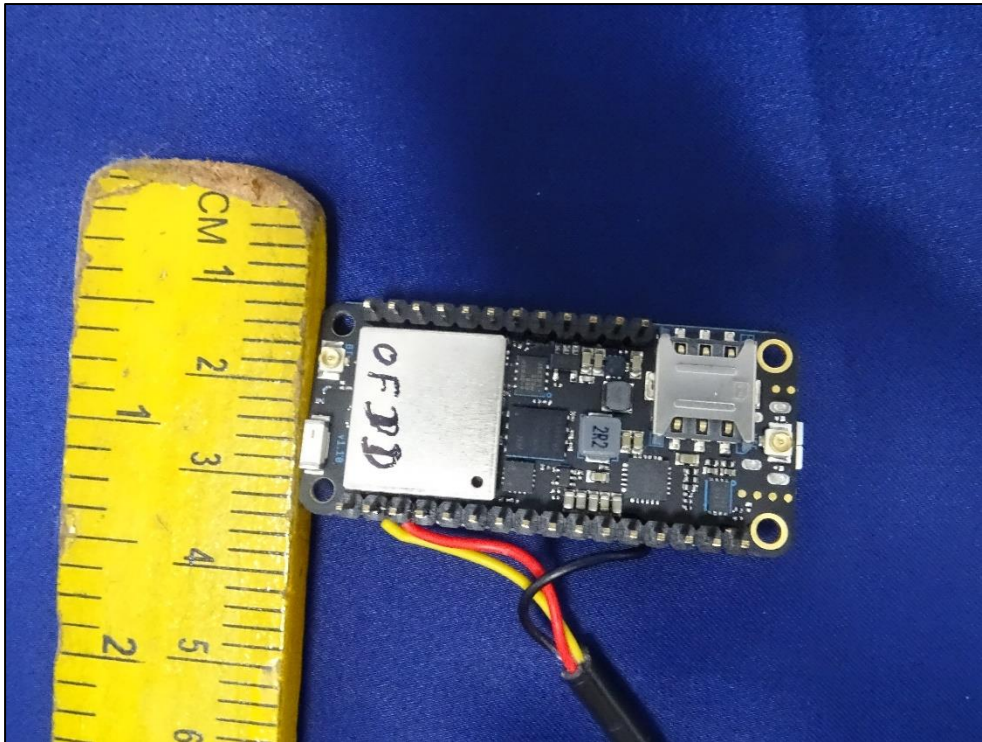

EUT Internal Photos

Photo: EUT Enclosure Open

Photo: PCB Front View

Photo: PCB Back View

Photo: PCB Dimensions

Photo: PCB Dimensions

Photo: LTE Module Close-up

BLE
Antenna
Port

Photo: BLE Module Close-up

Photo: BLE Module with shield open

Photo: Module Dimensions

Photo: Module Dimensions

*****End of Internal Photos*****