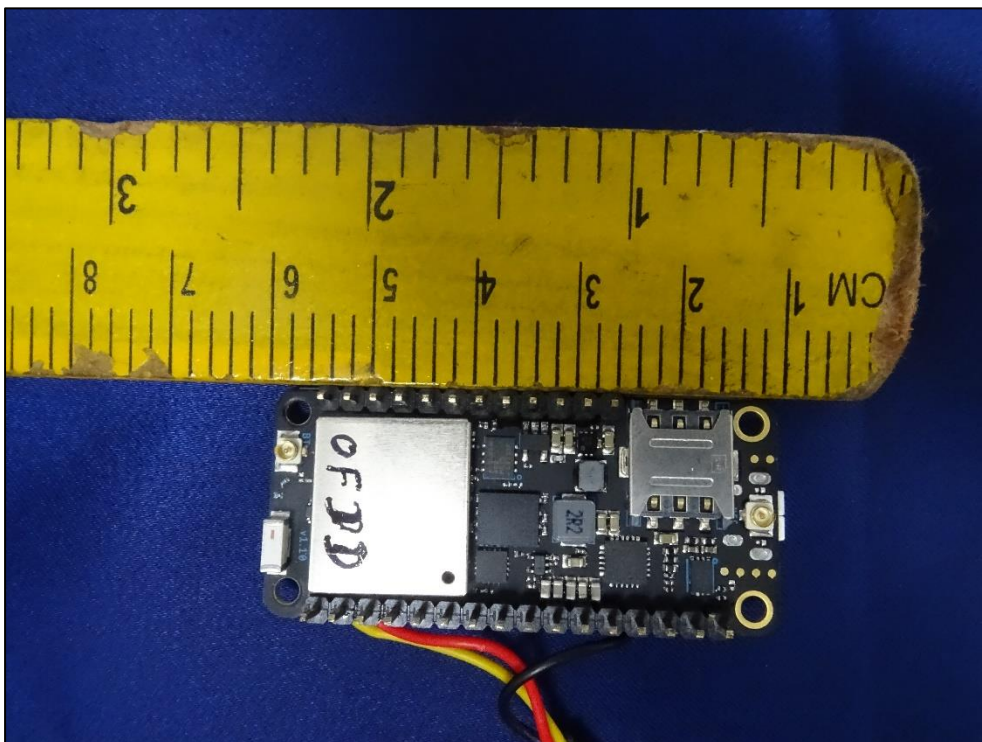

EUT Internal Photos

Photo: EUT Enclosure Open

Photo: PCB Front View

Photo: PCB Back View

Photo: PCB Dimensions

Photo: PCB Dimensions

Photo: LTE Module Close-up

BLE
Antenna
Port

Photo: BLE Module Close-up

Photo: BLE Module with shield open

Photo: Module Dimensions

Photo: Module Dimensions

*****End of Internal Photos*****