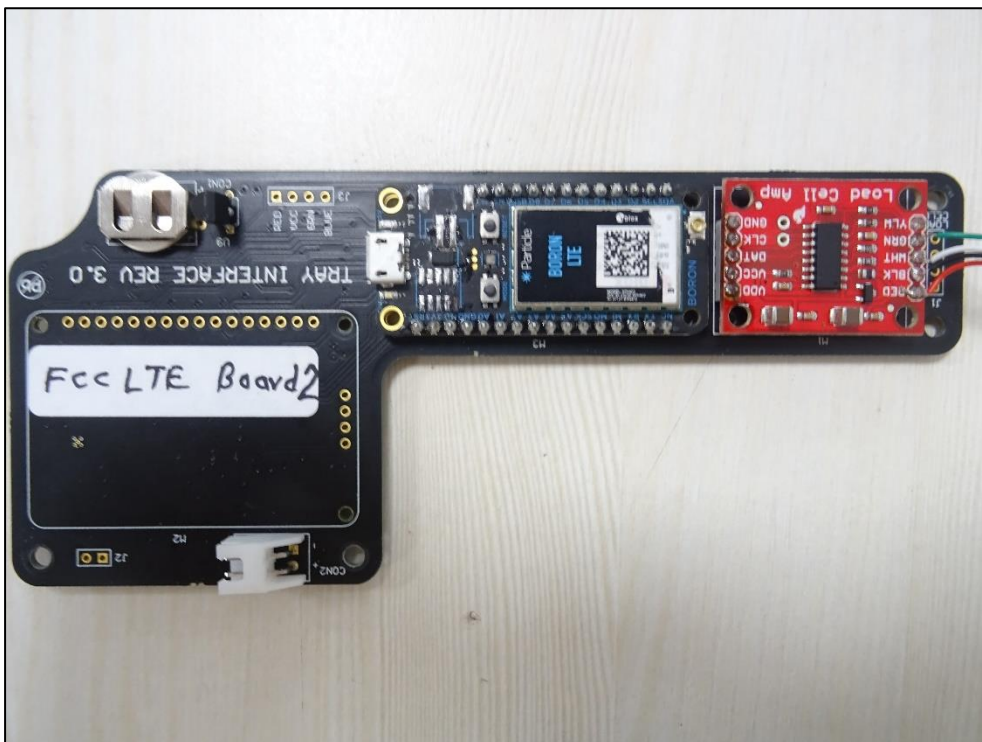

EUT Internal Photos

Photo: EUT Enclosure Open

Photo: PCB Front View

Photo: PCB Back View

Photo: PCB Dimensions

Photo: PCB Dimensions

Photo: LTE Module Close-up

BLE
Antenna
Port

Photo: BLE Module Close-up

Photo: BLE Module with shield open

Photo: Module Dimensions

Photo: Module Dimensions

*****End of Internal Photos*****