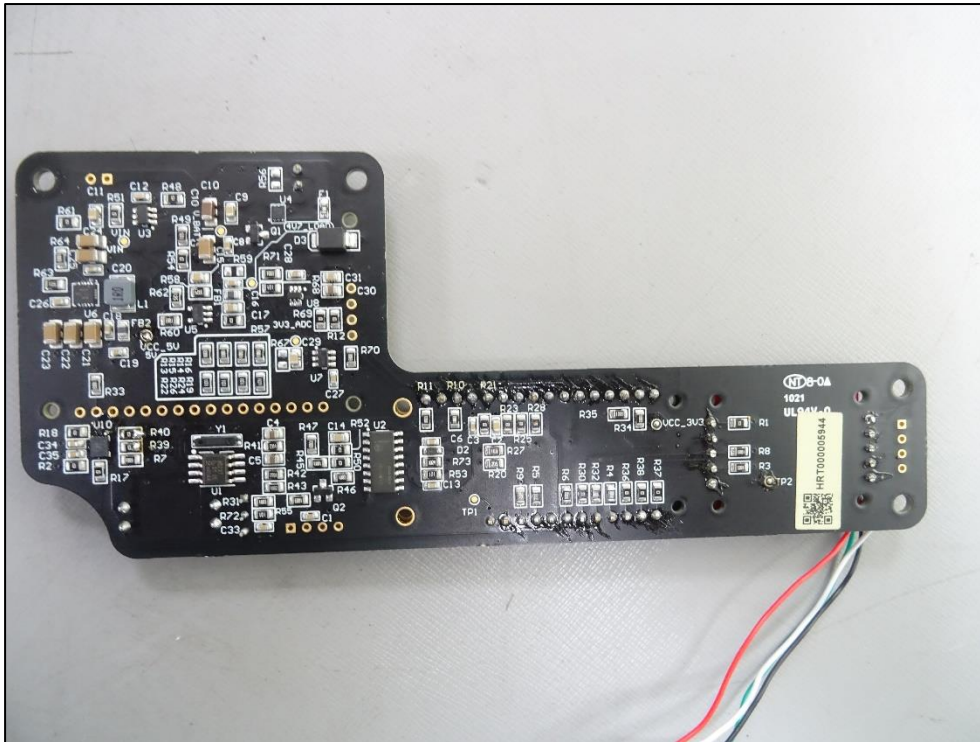

EUT Internal Photos

Photo: EUT Enclosure Open

Photo: PCB Front View

Photo: PCB Back View

Photo: PCB Dimensions

Photo: PCB Dimensions

Photo: LTE Module Close-up

BLE
Antenna
Port

Photo: BLE Module Close-up

Photo: BLE Module with shield open

Photo: Module Dimensions

Photo: Module Dimensions

*****End of Internal Photos*****