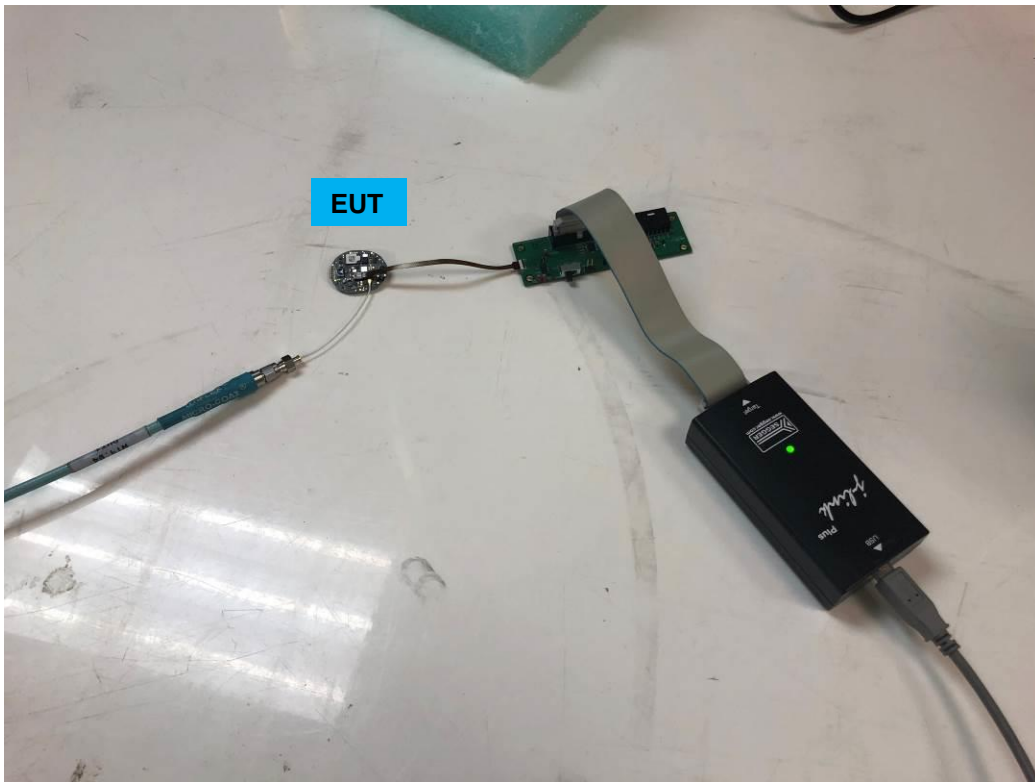

Antenna Port Measurements

Radiated Emissions Test Setup, Above 1 GHz

Radiated Emissions Test Setup, Above 1 GHz

Radiated Test Setup, 30-1000 MHz

Radiated Test Setup, 30-1000 MHz