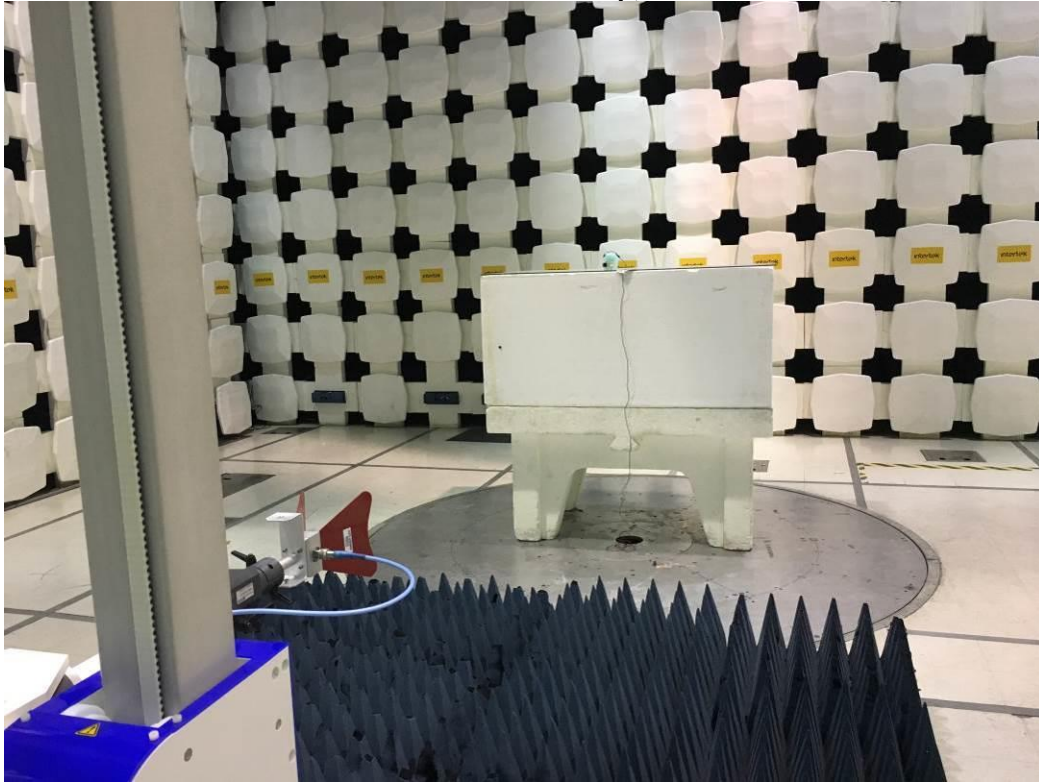

Antenna Port Measurements

Radiated Emissions Test Setup, Above 1 GHz

Radiated Emissions Test Setup, Above 1 GHz

Radiated Test Setup, 30-1000 MHz

Radiated Test Setup, 30-1000 MHz