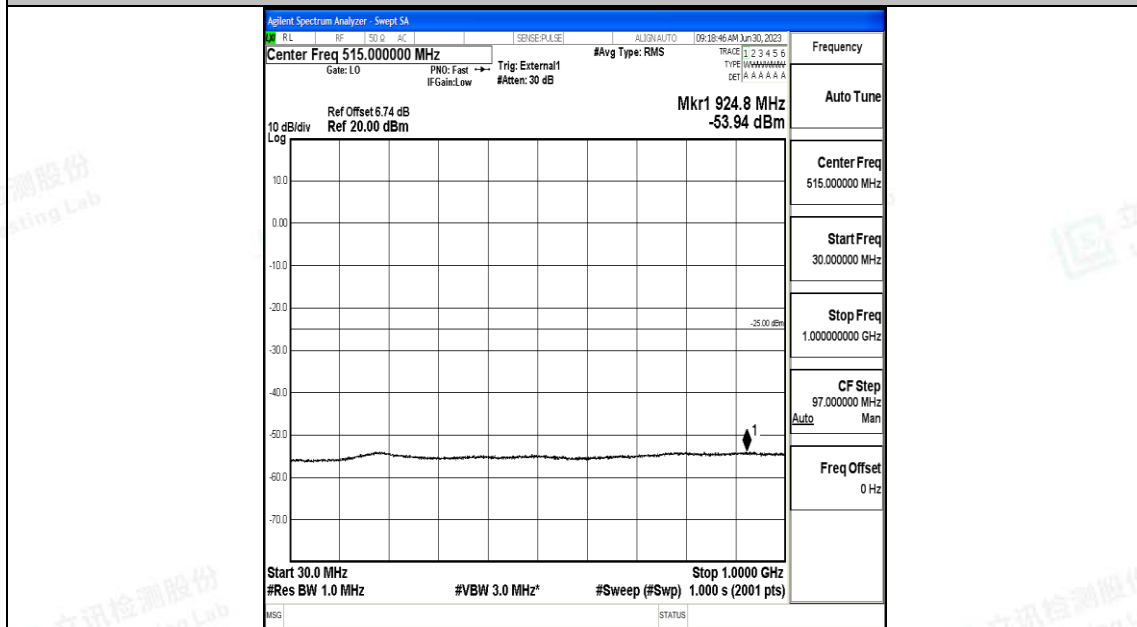

Band41_15MHz_16QAM_40620_1RB#0_0.15~30_0.15~30

Band41_15MHz_16QAM_40620_1RB#0_30~1000_30~1000