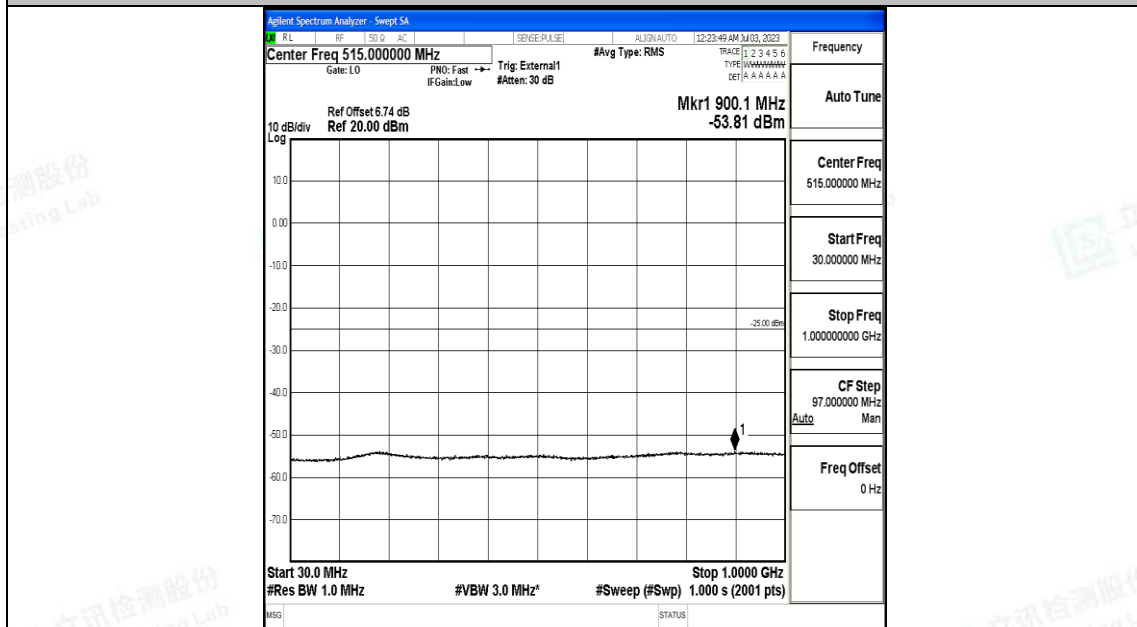

Band41_10MHz_16QAM_41540_1RB#0_0.15~30_0.15~30

Band41_10MHz_16QAM_41540_1RB#0_30~1000_30~1000