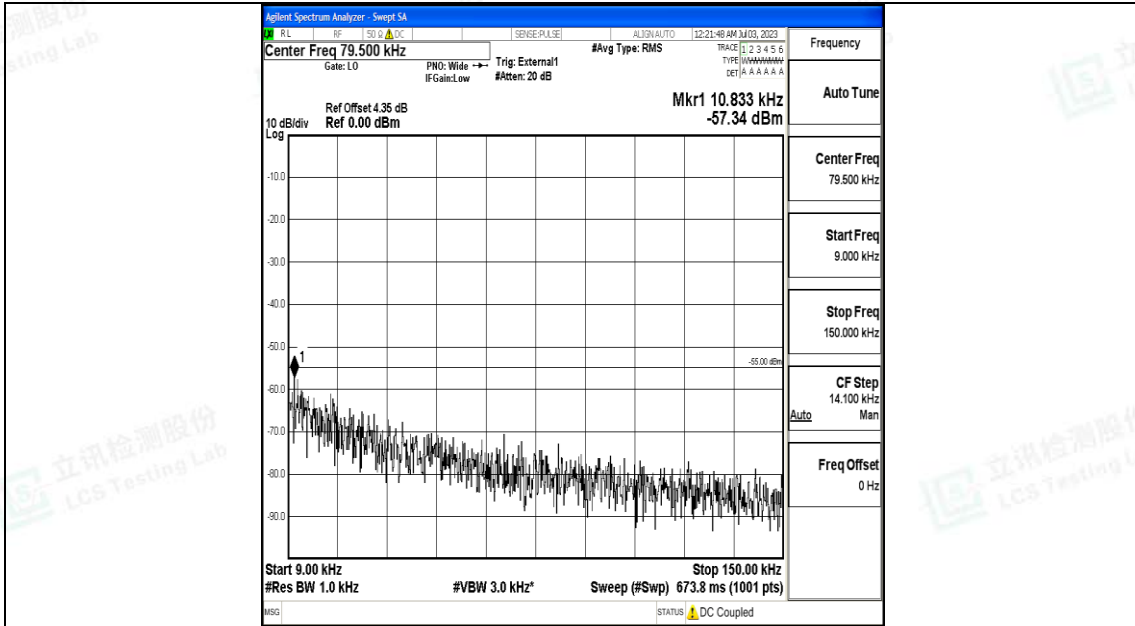

Band41_10MHz_16QAM_40620_1RB#0_0.15~30_0.15~30

Band41_10MHz_16QAM_40620_1RB#0_30~1000_30~1000

Band41_10MHz_16QAM_40620_1RB#0_1000~20000_1000~20000

Band41_10MHz_16QAM_40620_1RB#0_20000~27000_20000~27000

Band41_10MHz_QPSK_41540_1RB#0_0.009~0.15_0.009~0.15