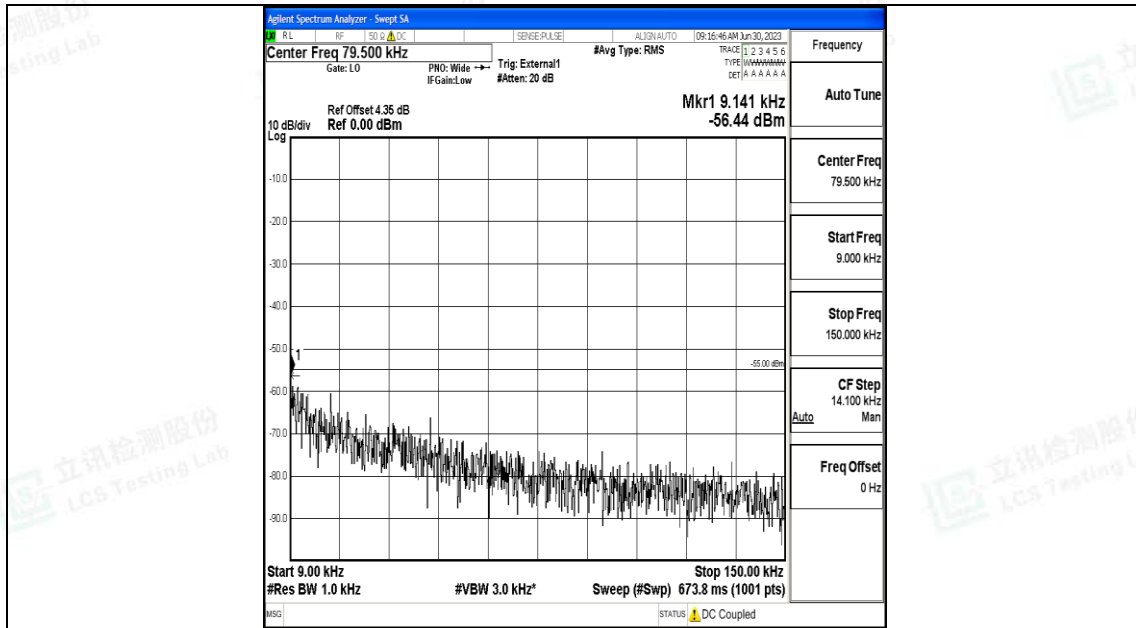

Band41_10MHz_16QAM_41540_1RB#0_20000~27000_20000~27000

Band41_15MHz_16QAM_39725_1RB#0_0.15~30_0.15~30

Band41_15MHz_16QAM_39725_1RB#0_30~1000_30~1000

Band41_15MHz_16QAM_39725_1RB#0_1000~20000_1000~20000

Band41_15MHz_16QAM_39725_1RB#0_20000~27000_20000~27000