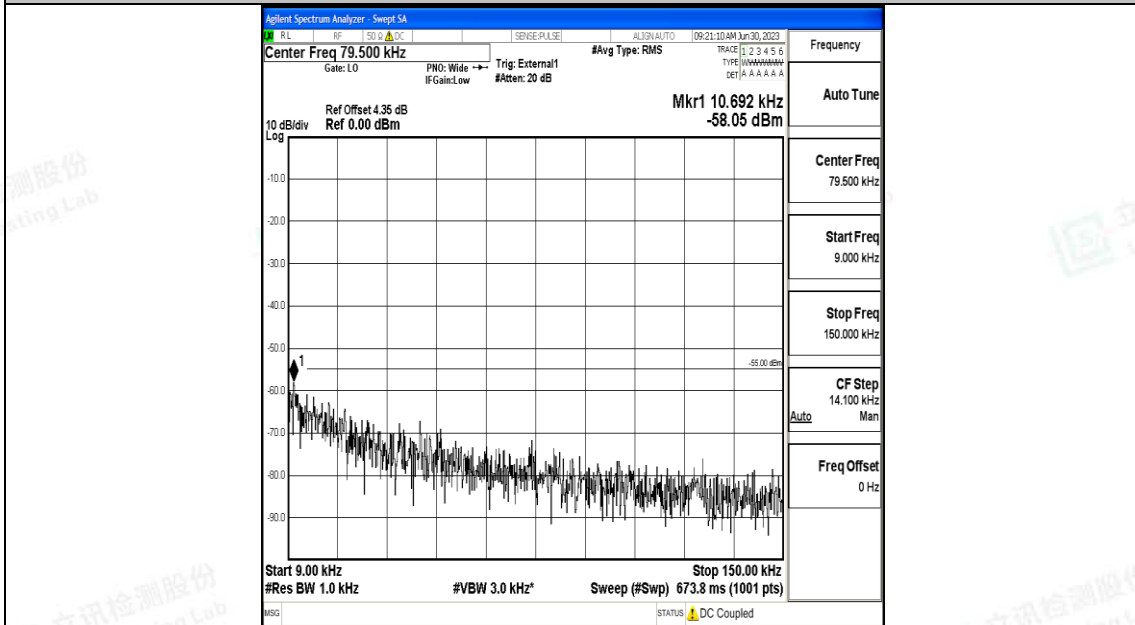

Band41_15MHz_QPSK_41515_1RB#0_0.009~0.15_0.009~0.15

Band41_15MHz_QPSK_41515_1RB#0_0.15~30_0.15~30

Band41_15MHz_QPSK_41515_1RB#0_30~1000_30~1000

Band41_15MHz_QPSK_41515_1RB#0_1000~20000_1000~20000

Band41_15MHz_QPSK_41515_1RB#0_2000~27000_2000~27000