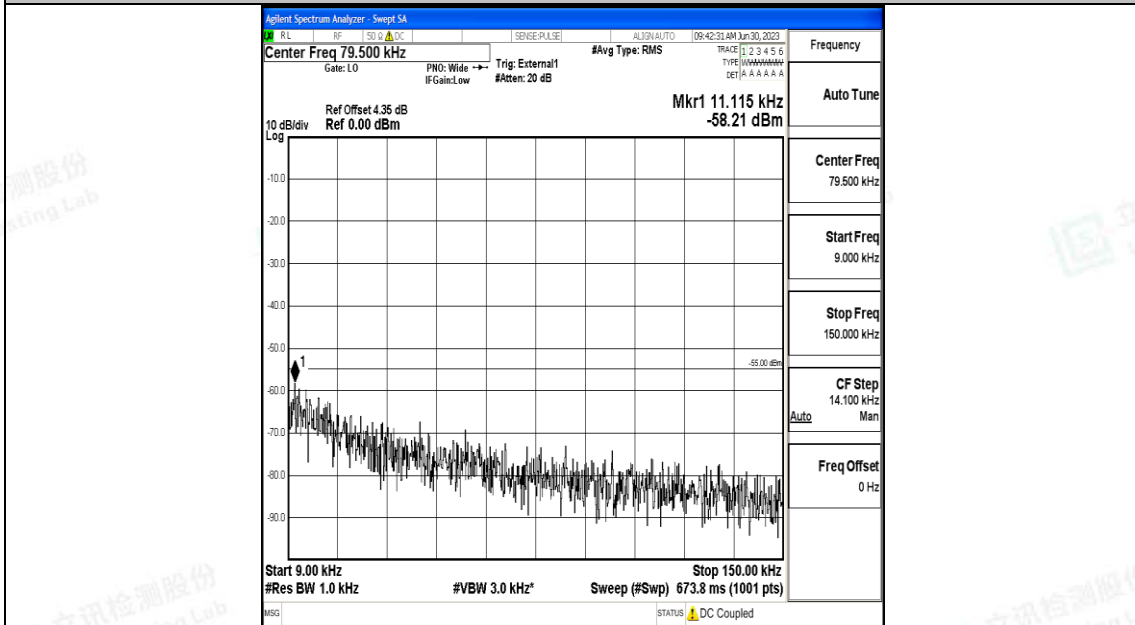

Band41_20MHz_QPSK_41490_1RB#0_0.009~0.15_0.009~0.15

Band41_20MHz_QPSK_41490_1RB#0_0.15~30_0.15~30

Band41_20MHz_QPSK_41490_1RB#0_30~1000_30~1000

Band41_20MHz_QPSK_41490_1RB#0_1000~20000_1000~20000

Band41_20MHz_QPSK_41490_1RB#0_20000~27000_20000~27000