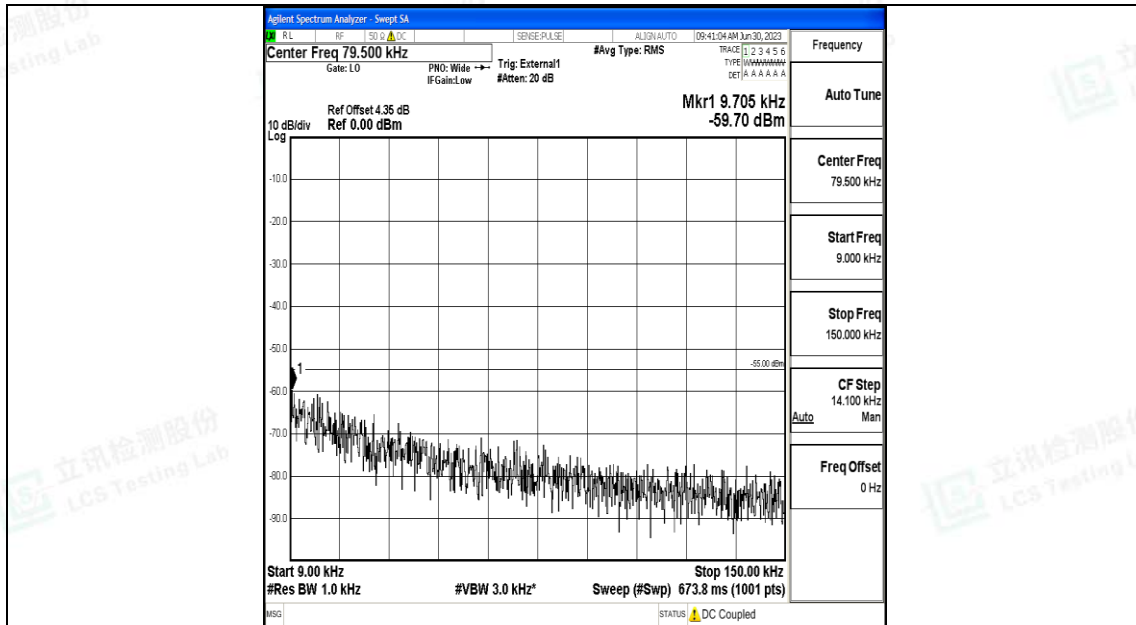

Band41_20MHz_16QAM_40620_1RB#0_0.009~0.15_0.009~0.15

Band41_20MHz_16QAM_40620_1RB#0_0.15~30_0.15~30

Band41_20MHz_16QAM_40620_1RB#0_30~1000_30~1000

Band41_20MHz_16QAM_40620_1RB#0_1000~20000_1000~20000

Band41_20MHz_16QAM_40620_1RB#0_20000~27000_20000~27000