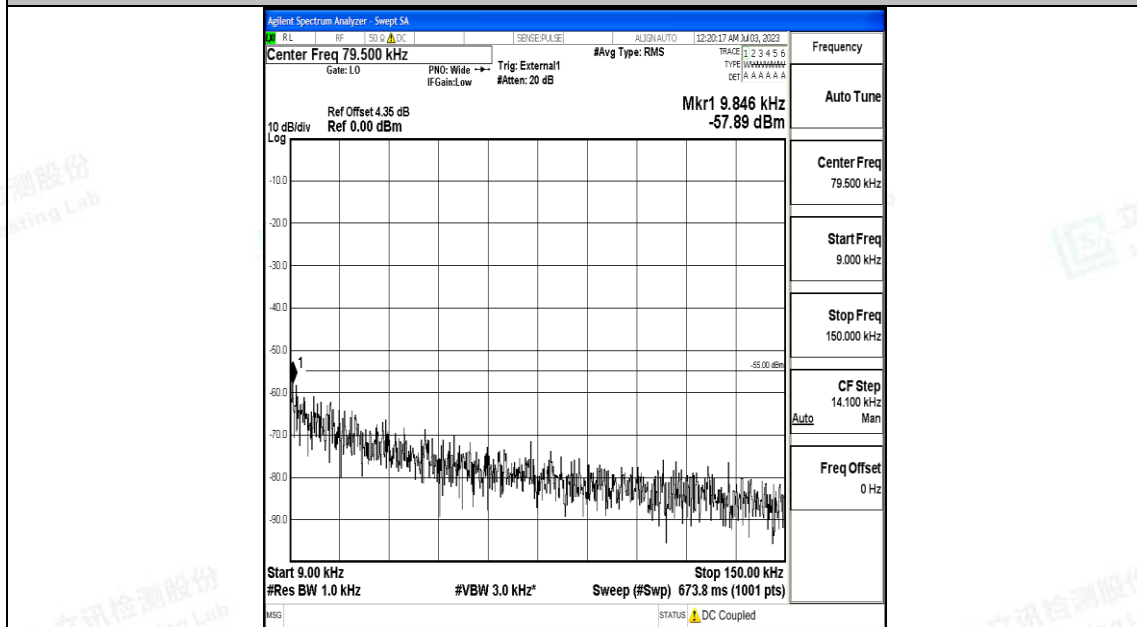

Band41_10MHz_QPSK_40620_1RB#0_30~1000_30~1000

Band41_10MHz_QPSK_40620_1RB#0_1000~20000_1000~20000

Band41_10MHz_QPSK_40620_1RB#0_20000~27000_20000~27000

Band41_10MHz_16QAM_40620_1RB#0_0.009~0.15_0.009~0.15