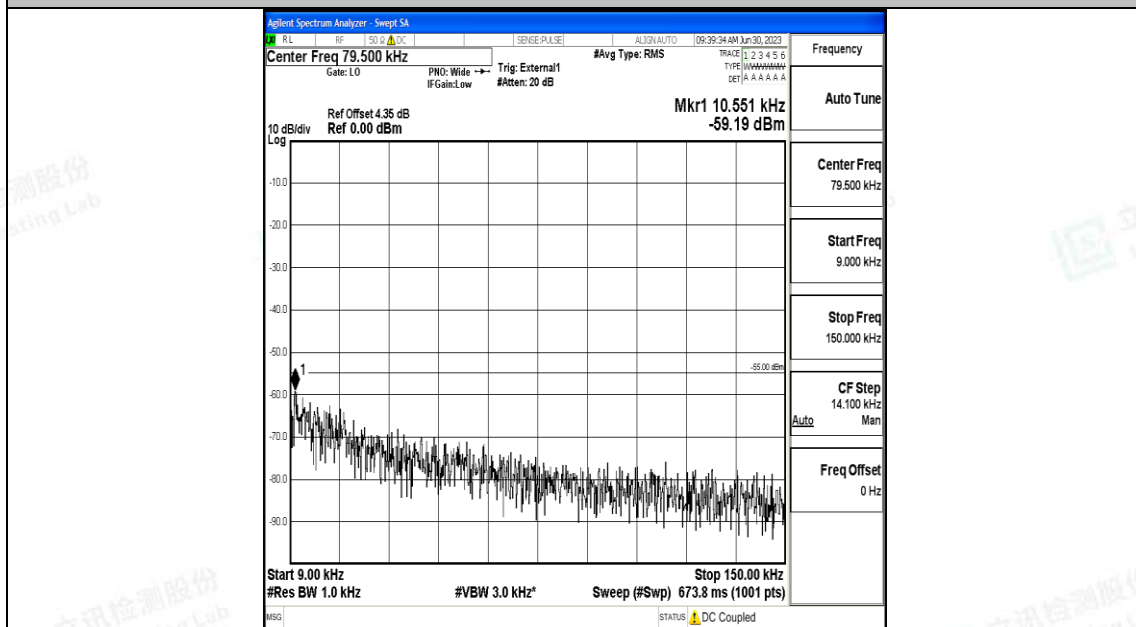

Band41_20MHz_QPSK_40620_1RB#0_0.009~0.15_0.009~0.15

Band41_20MHz_QPSK_40620_1RB#0_0.15~30_0.15~30

Band41_20MHz_QPSK_40620_1RB#0_30~1000_30~1000

Band41_20MHz_QPSK_40620_1RB#0_1000~20000_1000~20000

Band41_20MHz_QPSK_40620_1RB#0_20000~27000_20000~27000