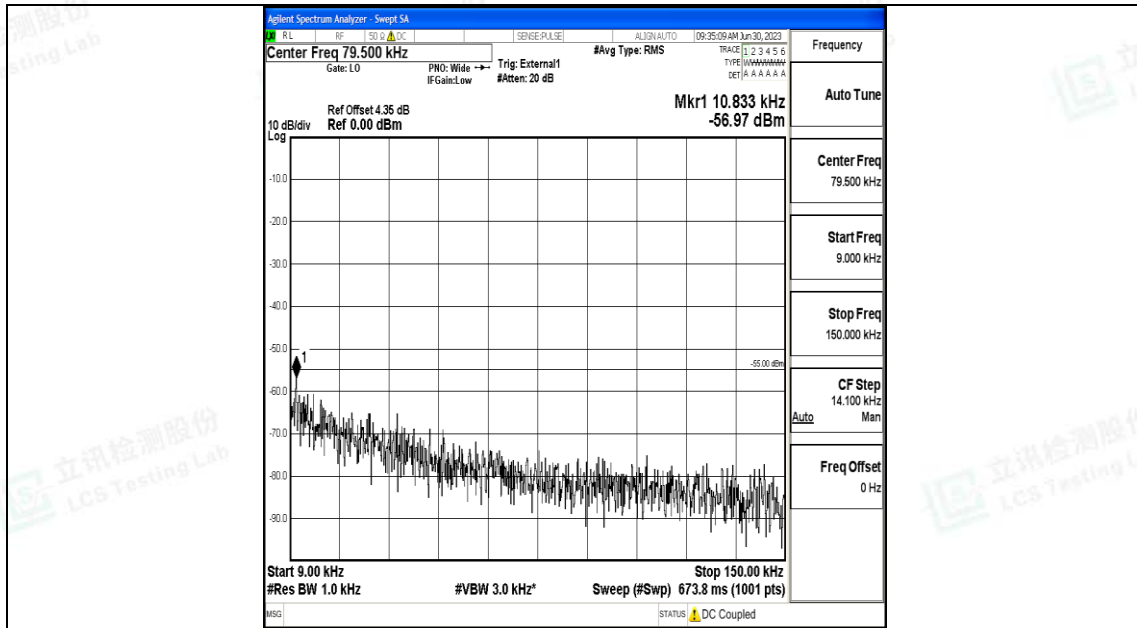

Band41_15MHz_16QAM_41515_1RB#0_0.009~0.15_0.009~0.15

Band41_15MHz_16QAM_41515_1RB#0_0.15~30_0.15~30

Band41_15MHz_16QAM_41515_1RB#0_30~1000_30~1000

Band41_15MHz_16QAM_41515_1RB#0_1000~20000_1000~20000

Band41_15MHz_16QAM_41515_1RB#0_20000~27000_20000~27000