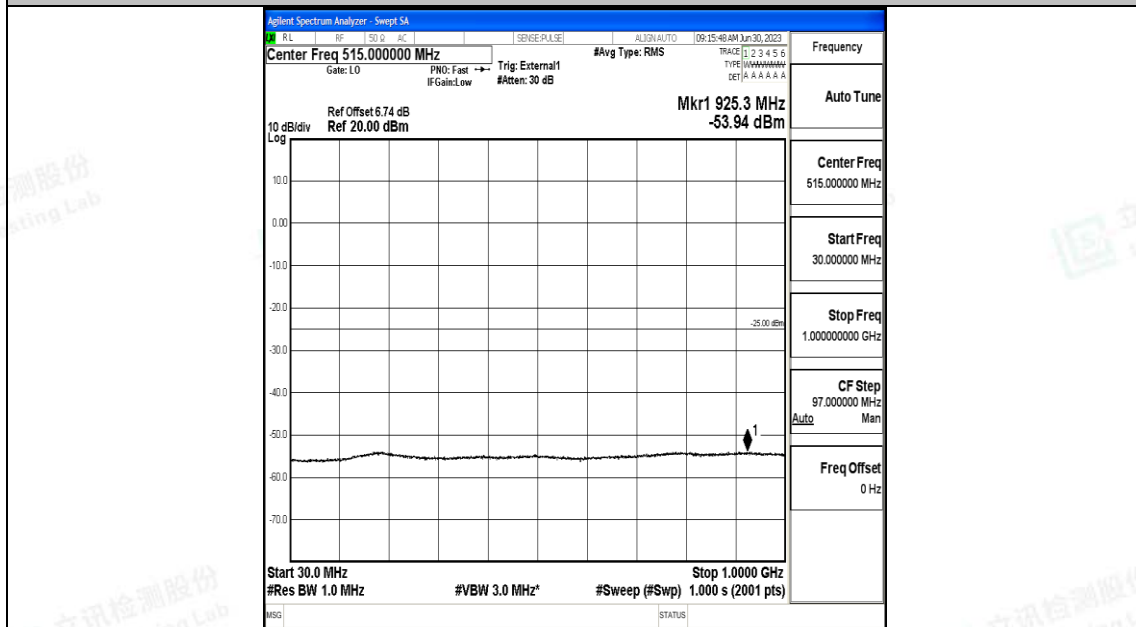

Band41_15MHz_16QAM_39725_1RB#0_0.15~30_0.15~30

Band41_15MHz_16QAM_39725_1RB#0_30~1000_30~1000