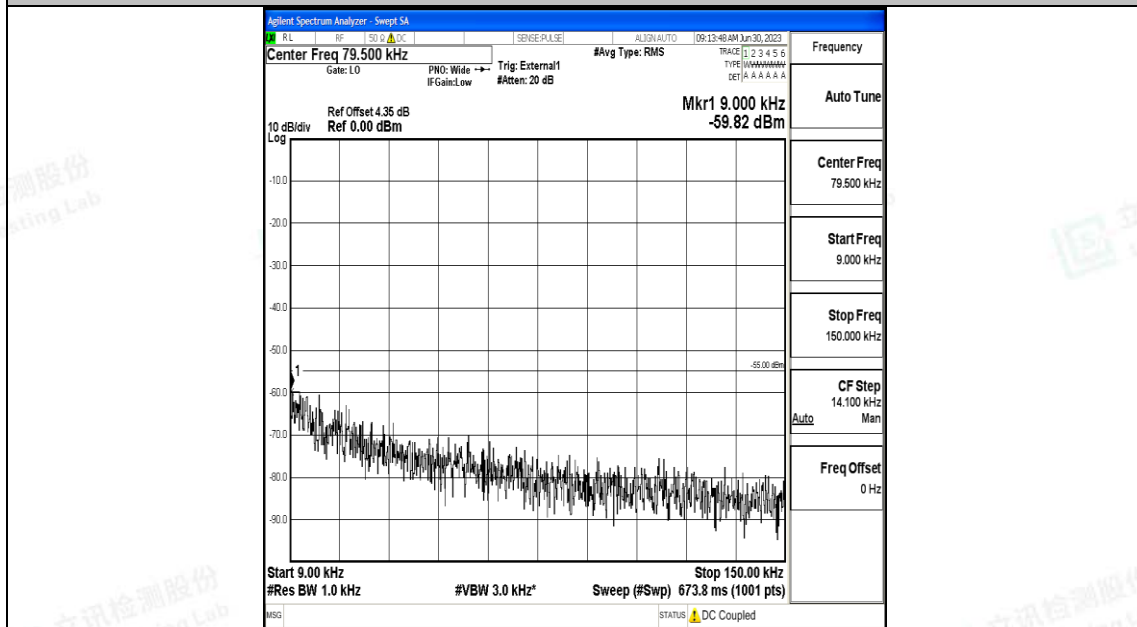

Band41_10MHz_16QAM_41540_1RB#0_0.15~30_0.15~30

Band41_10MHz_16QAM_41540_1RB#0_30~1000_30~1000

Band41_10MHz_16QAM_41540_1RB#0_1000~20000_1000~20000

Band41_15MHz_QPSK_39725_1RB#0_0.009~0.15_0.009~0.15

Band41_15MHz_QPSK_39725_1RB#0_0.15~30_0.15~30