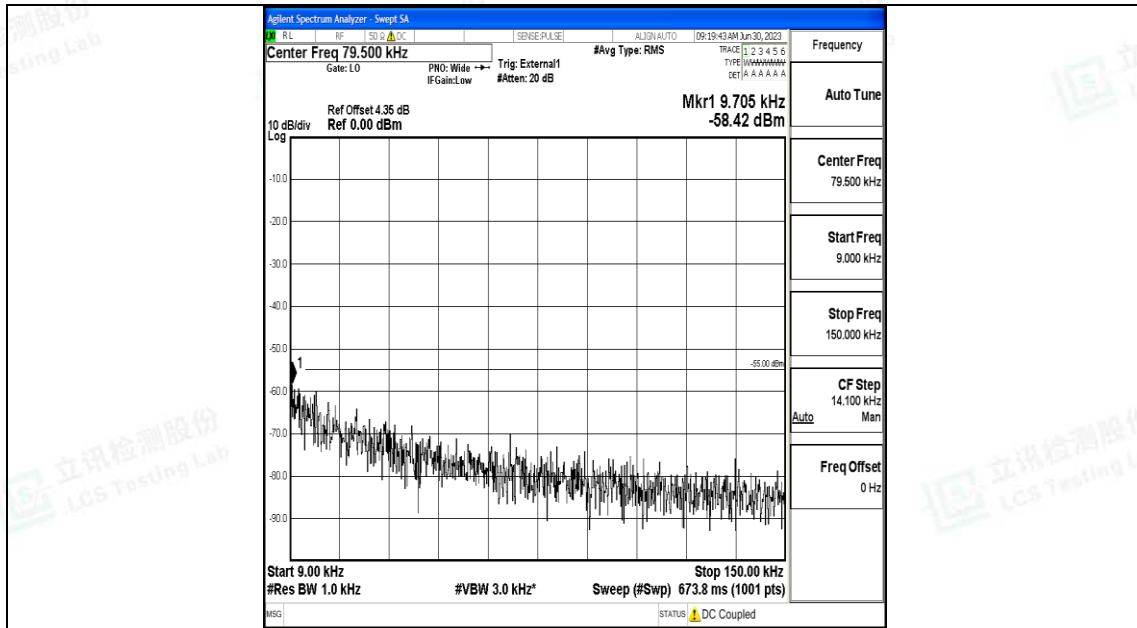

Band41_15MHz_16QAM_40620_1RB#0_0.009~0.15_0.009~0.15

Band41_15MHz_16QAM_40620_1RB#0_0.15~30_0.15~30

Band41_15MHz_16QAM_40620_1RB#0_30~1000_30~1000

Band41_15MHz_16QAM_40620_1RB#0_1000~20000_1000~20000

Band41_15MHz_16QAM_40620_1RB#0_20000~27000_20000~27000