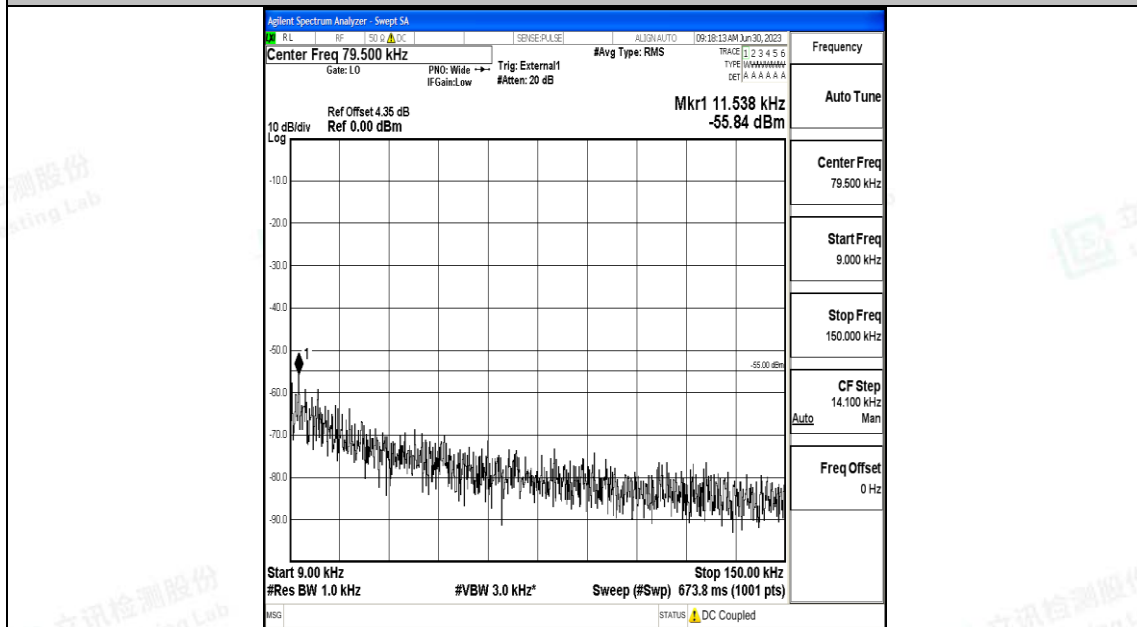

Band41_15MHz_QPSK_40620_1RB#0_0.009~0.15_0.009~0.15

Band41_15MHz_QPSK_40620_1RB#0_0.15~30_0.15~30

Band41_15MHz_QPSK_40620_1RB#0_30~1000_30~1000

Band41_15MHz_QPSK_40620_1RB#0_1000~20000_1000~20000

Band41_15MHz_QPSK_40620_1RB#0_20000~27000_20000~27000