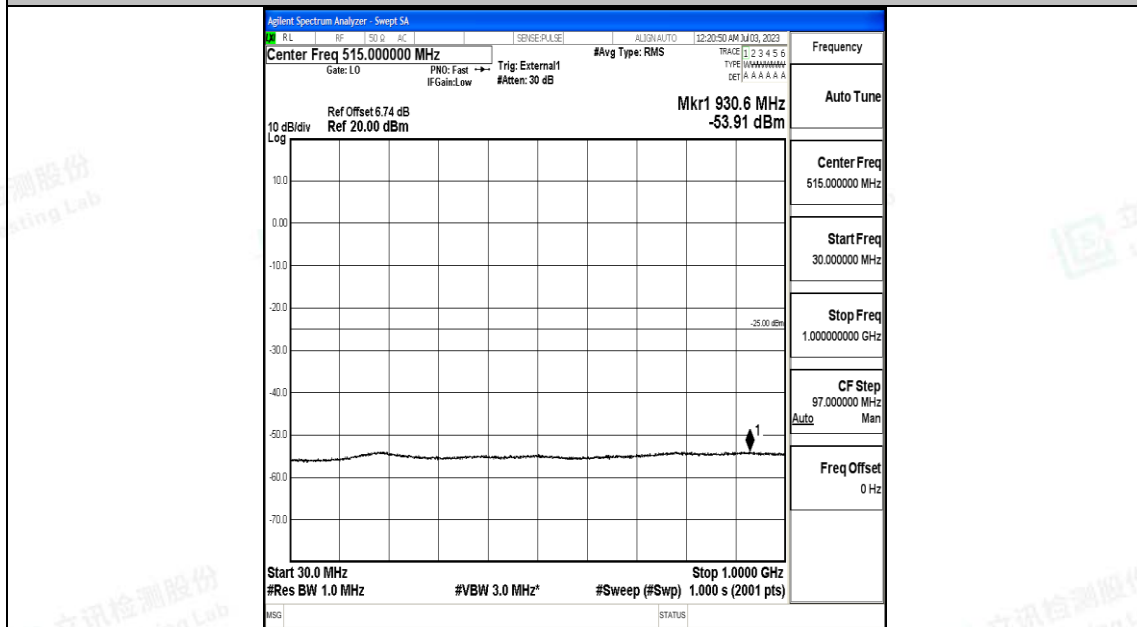

Band41_10MHz_16QAM_40620_1RB#0_0.15~30_0.15~30

Band41_10MHz_16QAM_40620_1RB#0_30~1000_30~1000