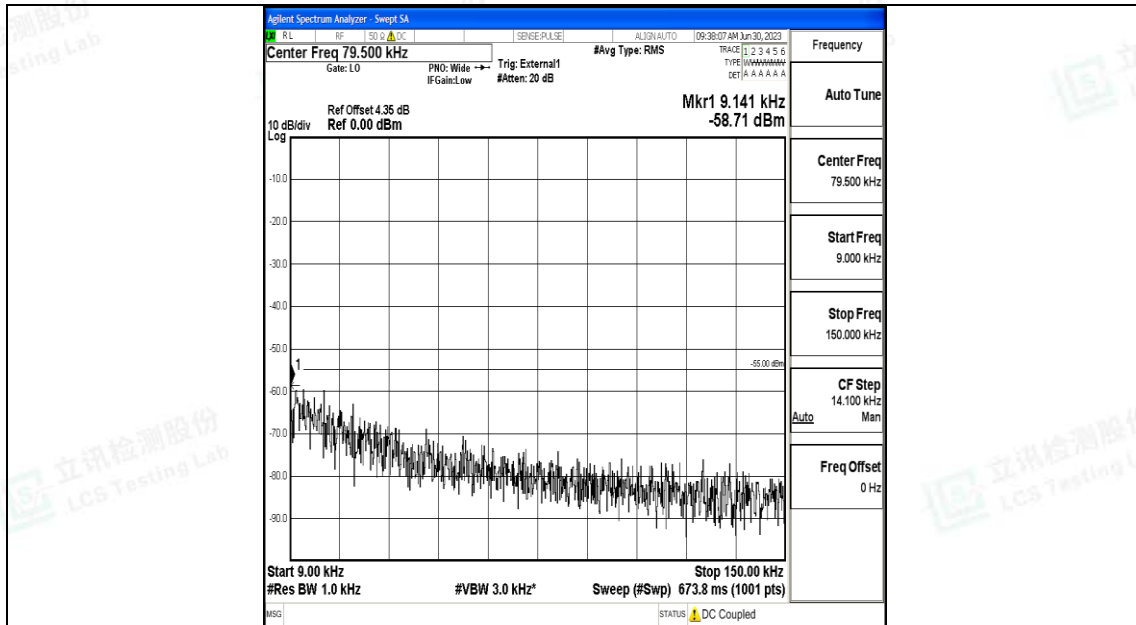

Band41_20MHz_16QAM_39750_1RB#0_0.009~0.15_0.009~0.15

Band41_20MHz_16QAM_39750_1RB#0_0.15~30_0.15~30

Band41_20MHz_16QAM_39750_1RB#0_30~1000_30~1000

Band41_20MHz_16QAM_39750_1RB#0_1000~20000_1000~20000

Band41_20MHz_16QAM_39750_1RB#0_20000~27000_20000~27000