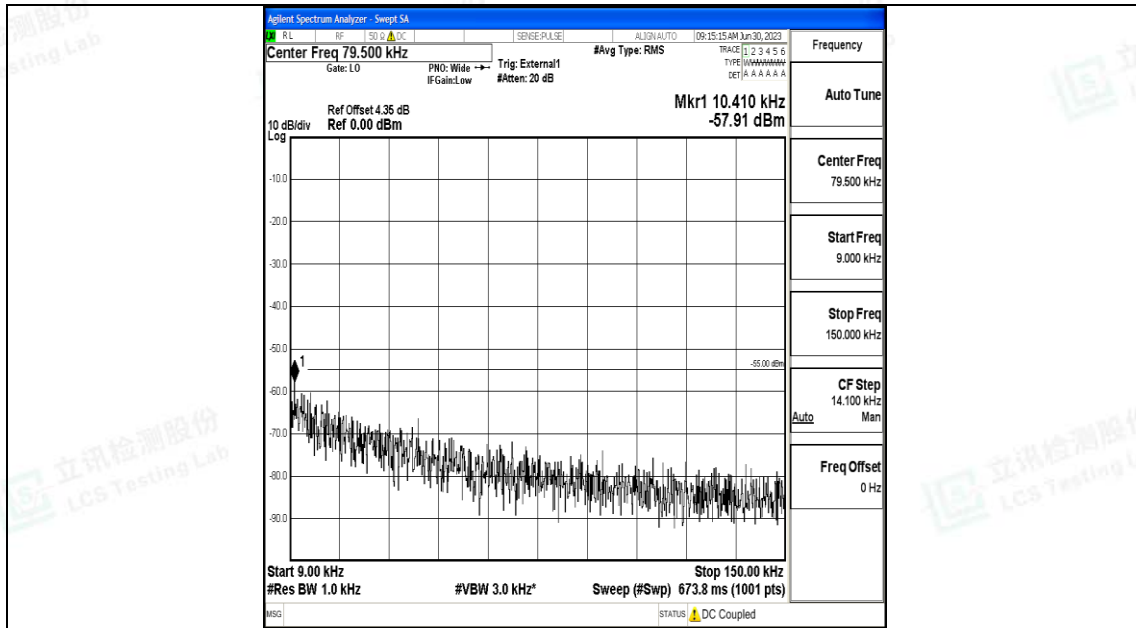

Band41_15MHz_QPSK_39725_1RB#0_30~1000_30~1000

Band41_15MHz_QPSK_39725_1RB#0_1000~20000_1000~20000

Band41_15MHz_QPSK_39725_1RB#0_20000~27000_20000~27000

Band41_15MHz_16QAM_39725_1RB#0_0.009~0.15_0.009~0.15