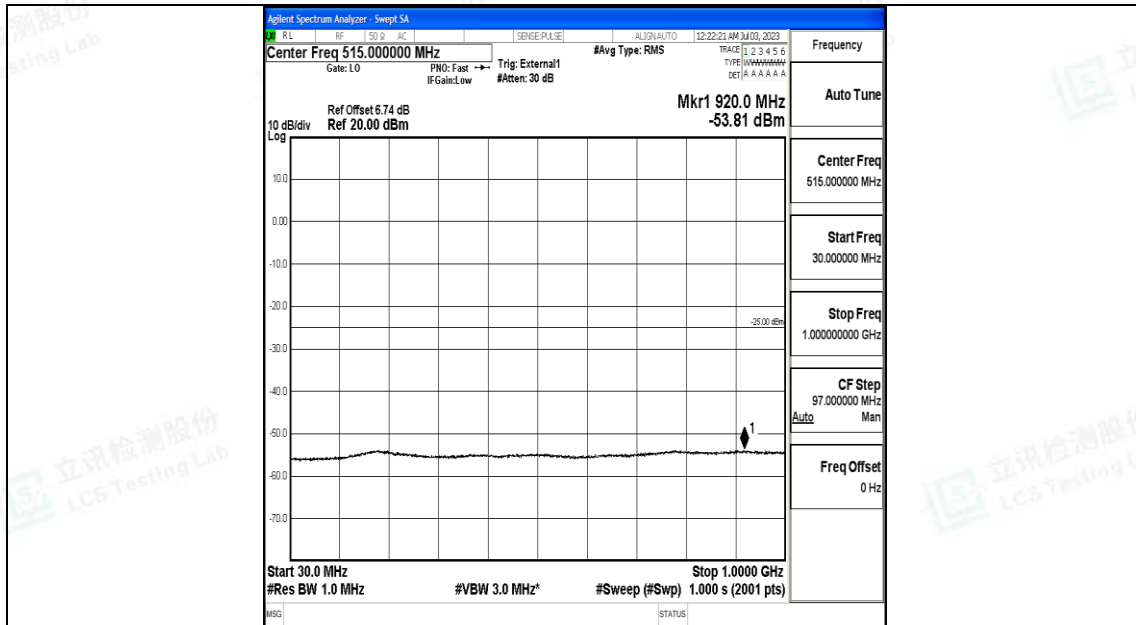

Band41_10MHz_QPSK_41540_1RB#0_0.15~30_0.15~30

Band41_10MHz_QPSK_41540_1RB#0_30~1000_30~1000