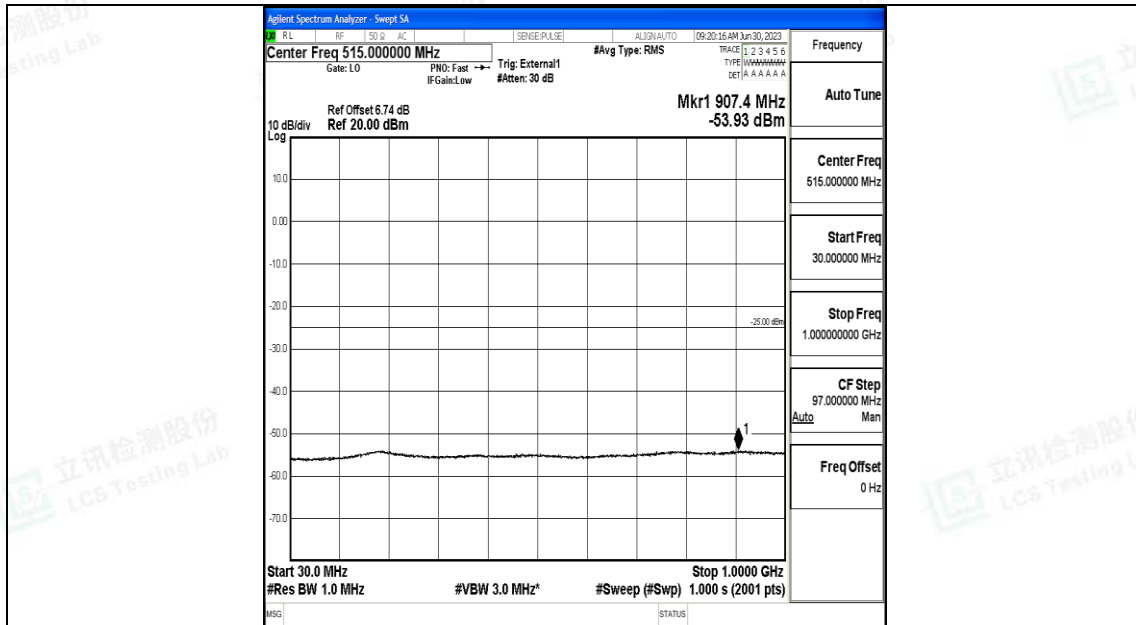

Band41_15MHz_QPSK_41515_1RB#0_0.15~30_0.15~30

Band41_15MHz_QPSK_41515_1RB#0_30~1000_30~1000