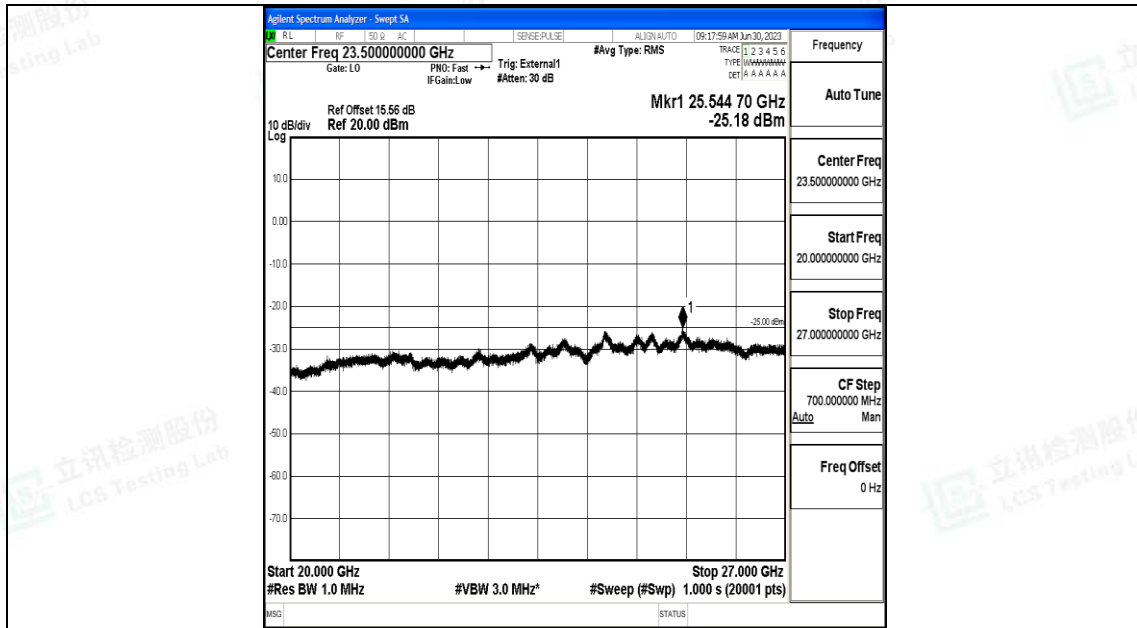

Band41_15MHz_QPSK_40620_1RB#0_0.009~0.15_0.009~0.15

Band41_15MHz_QPSK_40620_1RB#0_0.15~30_0.15~30

Band41_15MHz_QPSK_40620_1RB#0_30~1000_30~1000

Band41_15MHz_QPSK_40620_1RB#0_1000~20000_1000~20000

Band41_15MHz_QPSK_40620_1RB#0_20000~27000_20000~27000