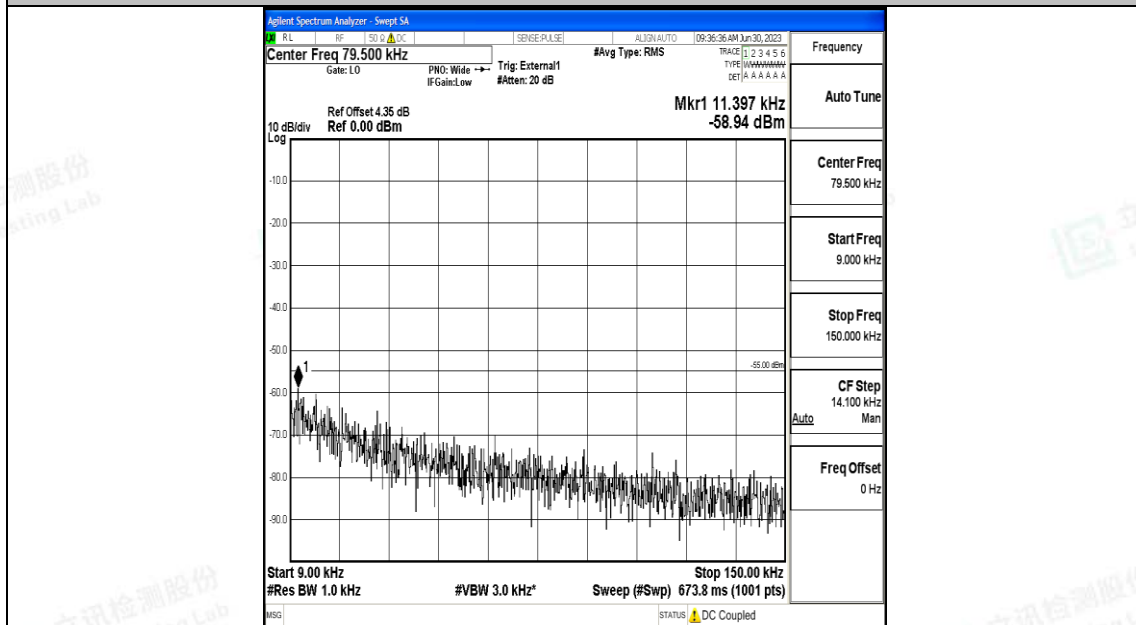

Band41_20MHz_QPSK_39750_1RB#0_0.009~0.15_0.009~0.15

Band41_20MHz_QPSK_39750_1RB#0_0.15~30_0.15~30

Band41_20MHz_QPSK_39750_1RB#0_30~1000_30~1000

Band41_20MHz_QPSK_39750_1RB#0_1000~20000_1000~20000

Band41_20MHz_QPSK_39750_1RB#0_20000~27000_20000~27000