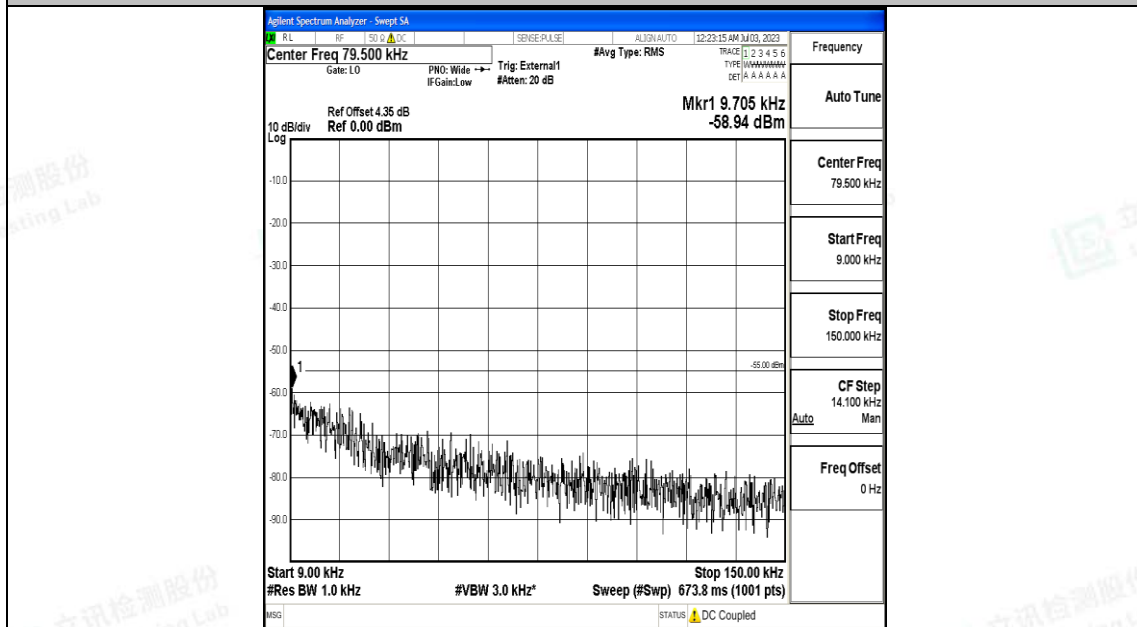

Band41_10MHz_QPSK_41540_1RB#0_0.15~30_0.15~30

Band41_10MHz_QPSK_41540_1RB#0_30~1000_30~1000

Band41_10MHz_QPSK_41540_1RB#0_1000~20000_1000~20000

Band41_10MHz_QPSK_41540_1RB#0_20000~27000_20000~27000

Band41_10MHz_16QAM_41540_1RB#0_0.009~0.15_0.009~0.15