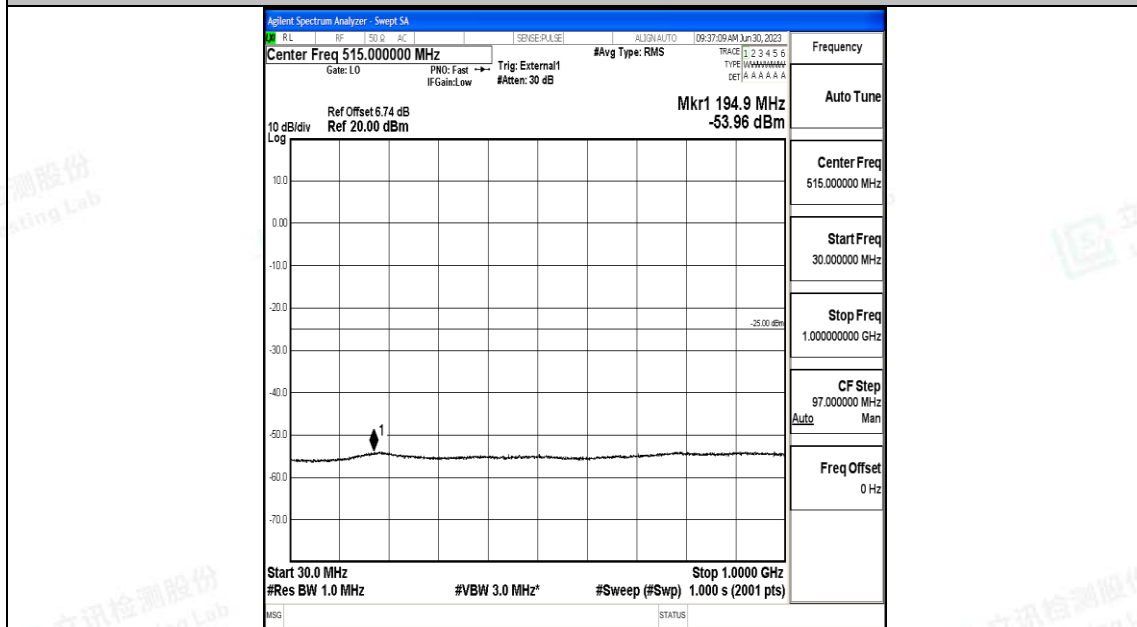

Band41_20MHz_16QAM_39750_1RB#0_0.15~30_0.15~30

Band41_20MHz_16QAM_39750_1RB#0_30~1000_30~1000