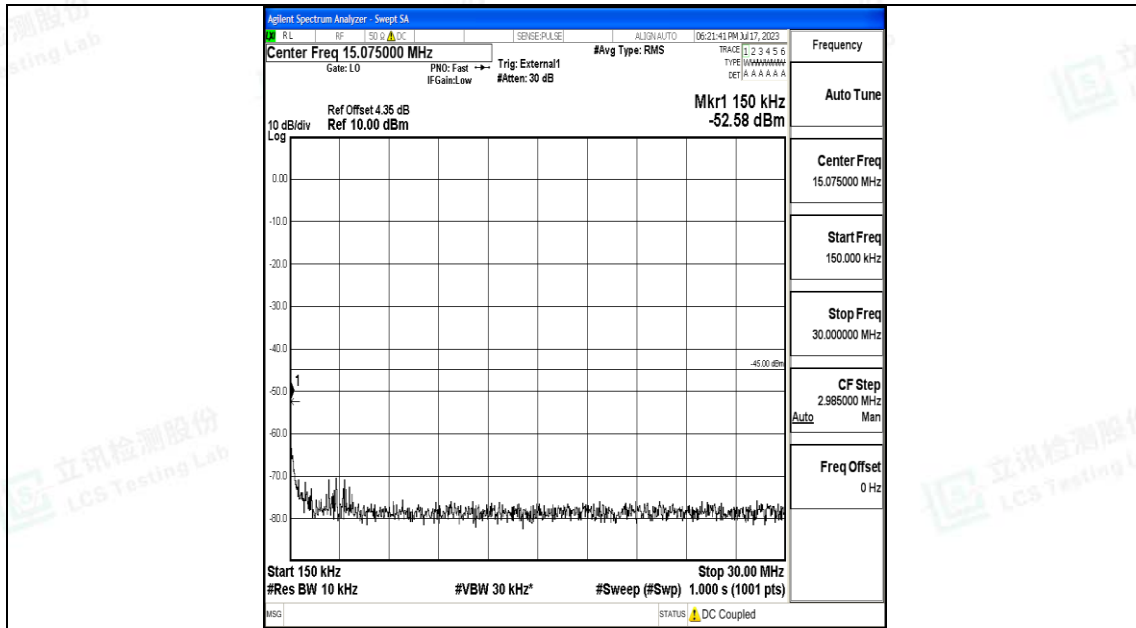

Band38_10MHz_QPSK_38200_1RB#0_0.15~30_0.15~30

Band38_10MHz_QPSK_38200_1RB#0_30~1000_30~1000

Band38_10MHz_QPSK_38200_1RB#0_1000~20000_1000~20000

Band38_10MHz_QPSK_38200_1RB#0_20000~27000_20000~27000

Band38_10MHz_16QAM_38200_1RB#0_0.009~0.15_0.009~0.15