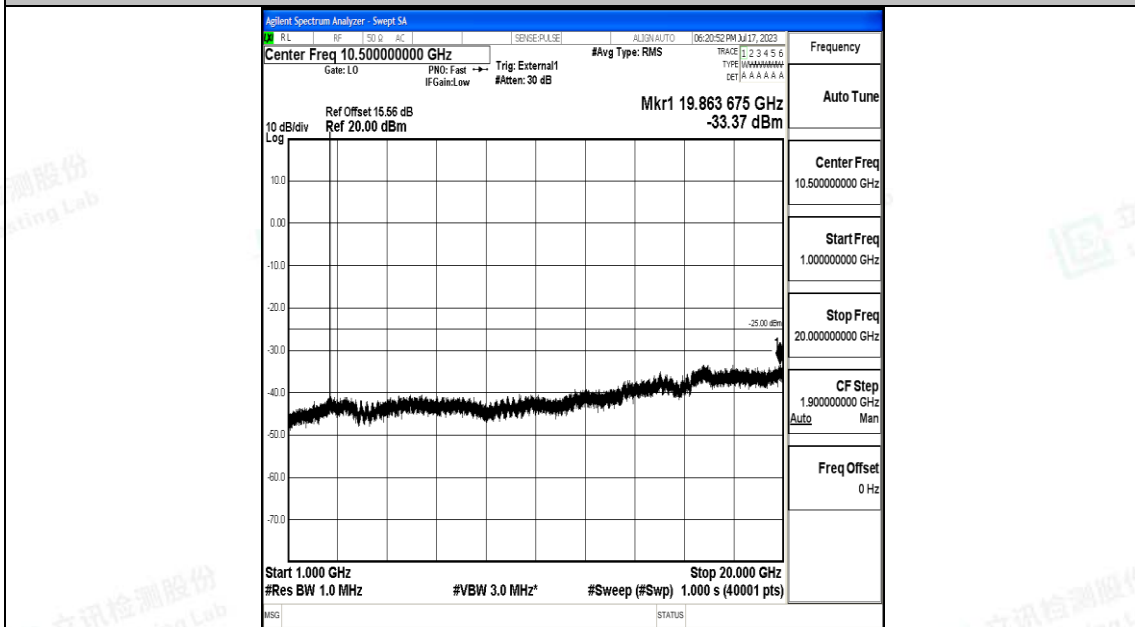

Band38_10MHz_QPSK_38200_1RB#0_30~1000_30~1000

Band38_10MHz_QPSK_38200_1RB#0_1000~20000_1000~20000