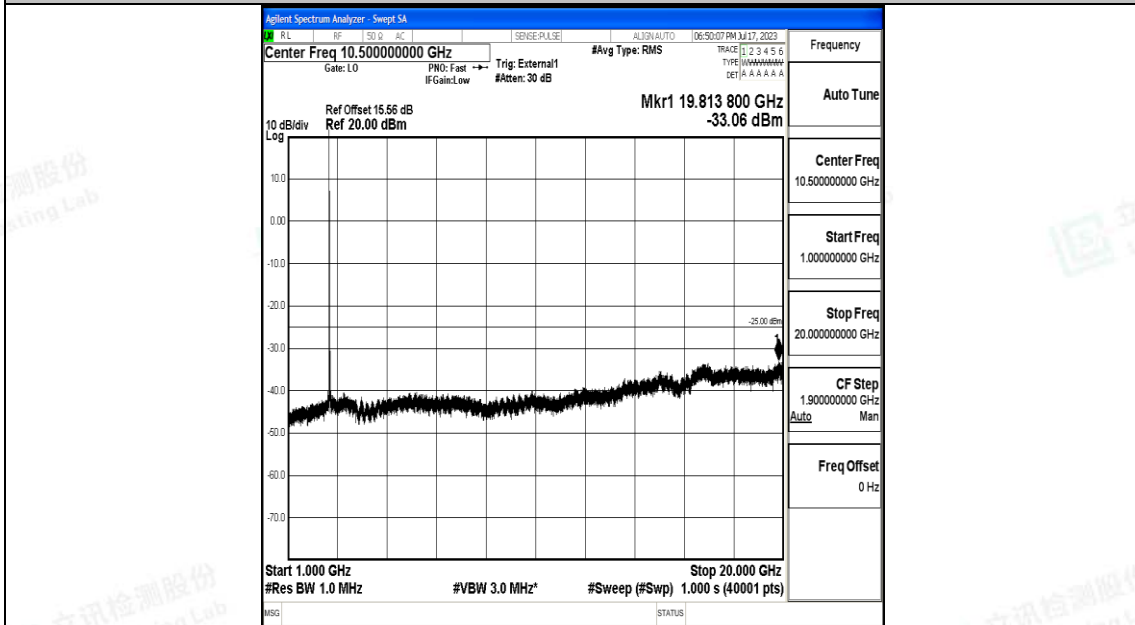

Band38_20MHz_16QAM_38000_1RB#0_30~1000_30~1000

Band38_20MHz_16QAM_38000_1RB#0_1000~20000_1000~20000