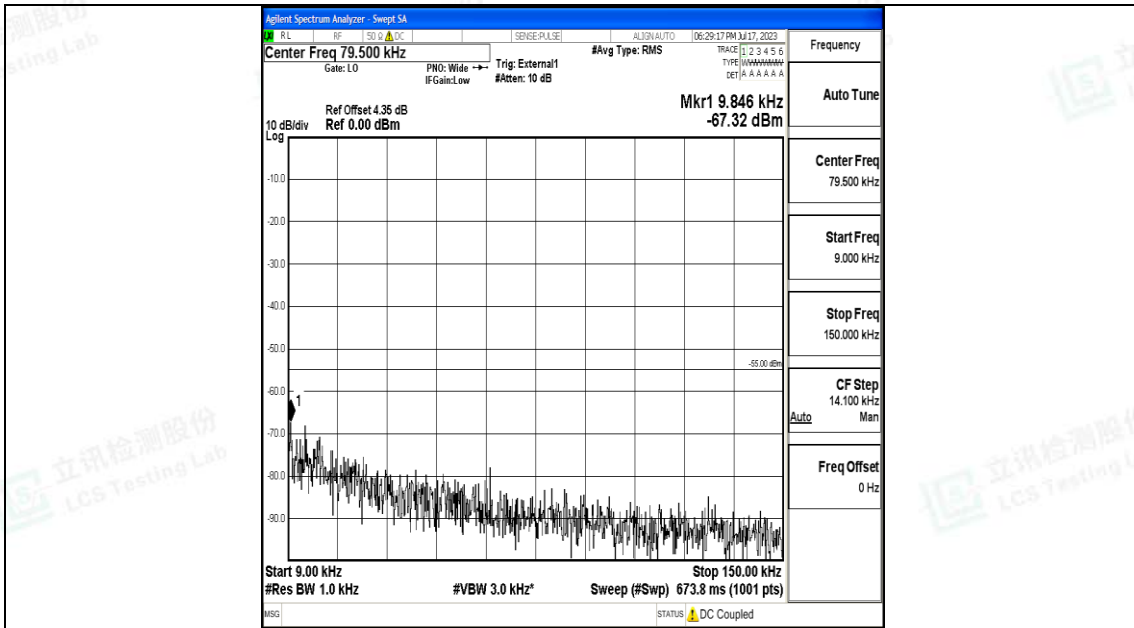

Band38_15MHz_QPSK_37825_1RB#0_0.009~0.15_0.009~0.15