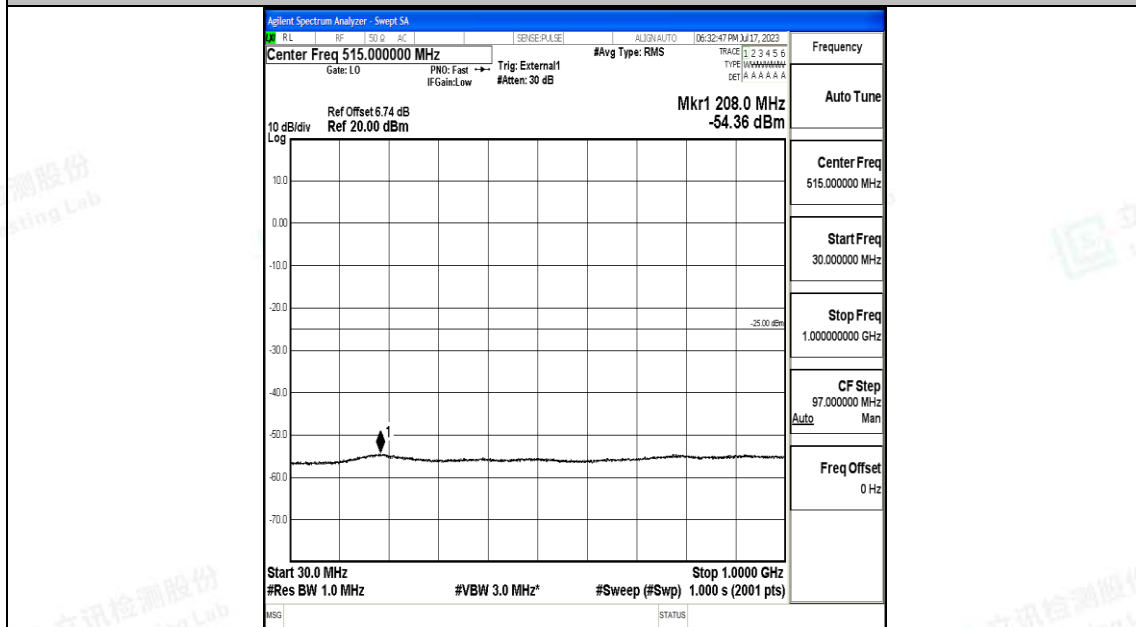

Band38_15MHz_16QAM_37825_1RB#0_30~1000_30~1000

Band38_15MHz_16QAM_37825_1RB#0_1000~20000_1000~20000

Band38_15MHz_QPSK_38000_1RB#0_0.009~0.15_0.009~0.15

Band38_15MHz_QPSK_38000_1RB#0_0.15~30_0.15~30

Band38_15MHz_QPSK_38000_1RB#0_30~1000_30~1000