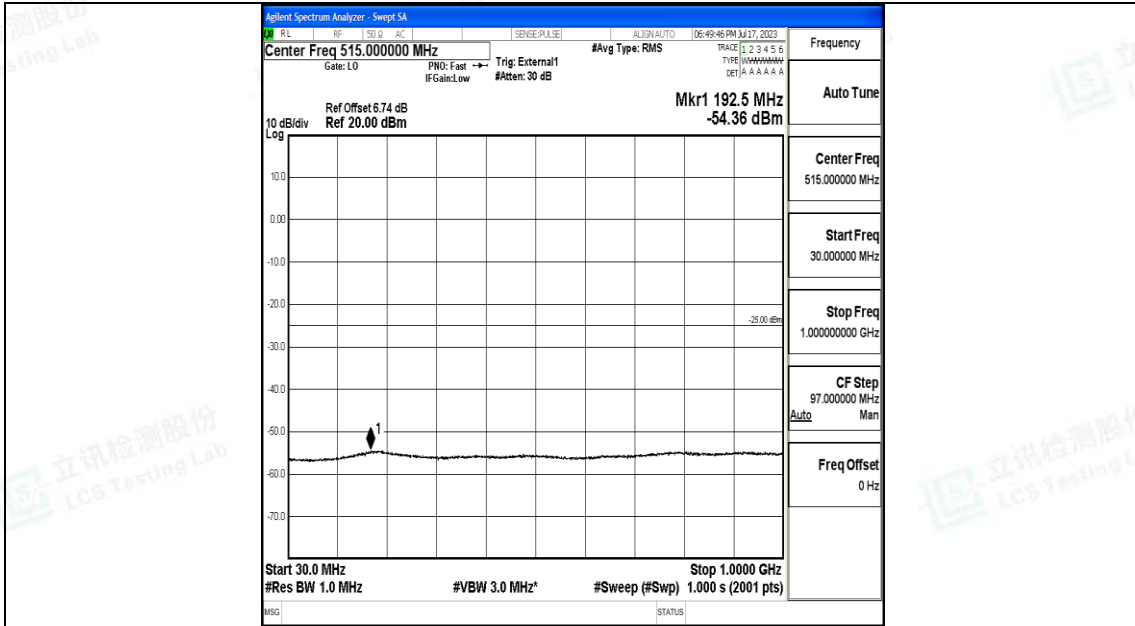

Band38_20MHz_16QAM_38000_1RB#0_0.15~30_0.15~30

Band38_20MHz_16QAM_38000_1RB#0_30~1000_30~1000