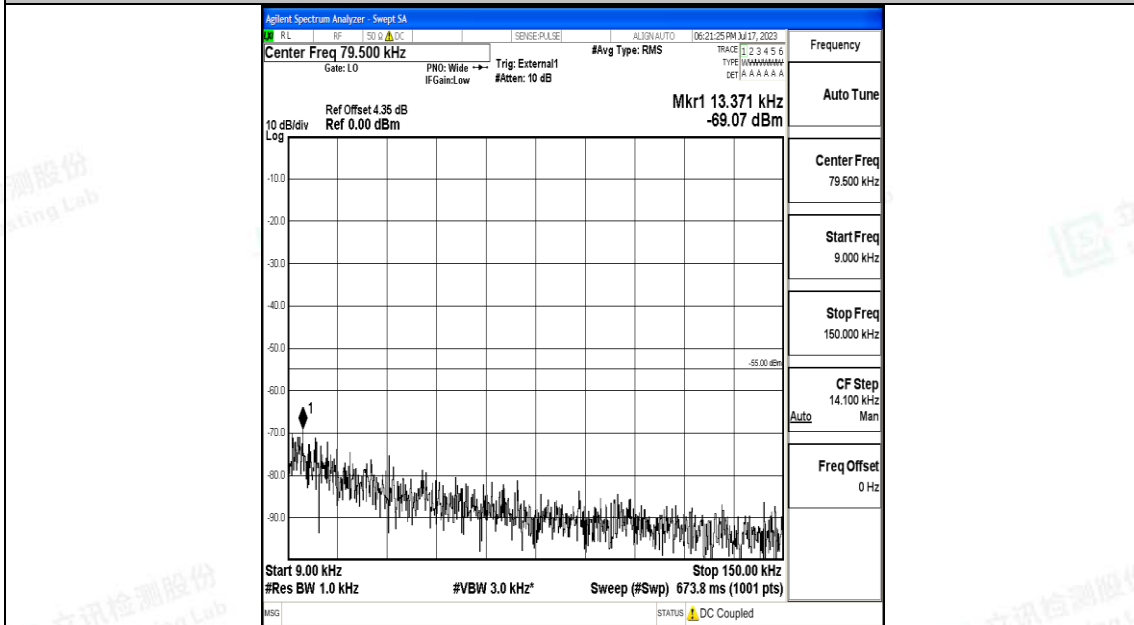

Band38_10MHz_QPSK_38200_1RB#0_0.15~30_0.15~30

Band38_10MHz_QPSK_38200_1RB#0_30~1000_30~1000

Band38_10MHz_QPSK_38200_1RB#0_1000~20000_1000~20000

Band38_10MHz_QPSK_38200_1RB#0_20000~27000_20000~27000

Band38_10MHz_16QAM_38200_1RB#0_0.009~0.15_0.009~0.15