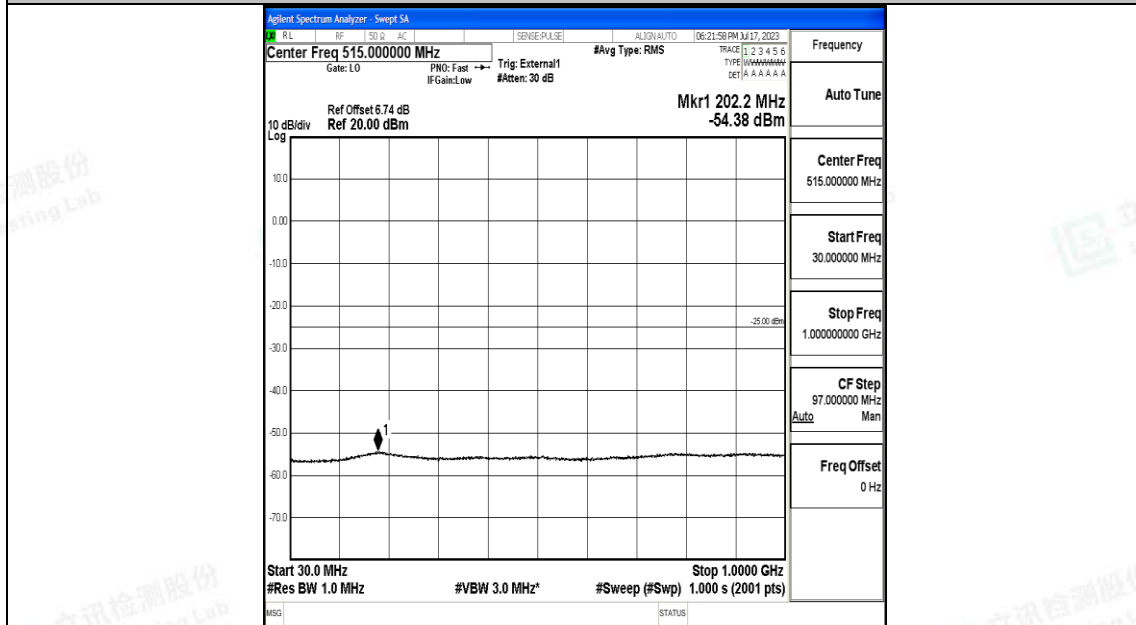

Band38_10MHz_16QAM_38200_1RB#0_0.15~30_0.15~30

Band38_10MHz_16QAM_38200_1RB#0_30~1000_30~1000