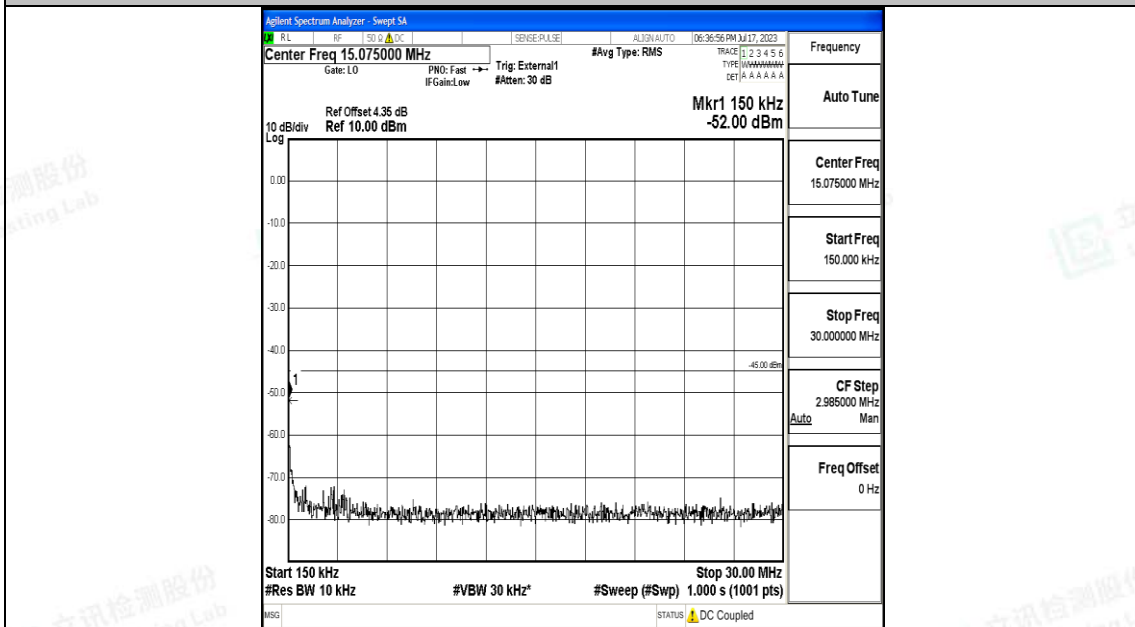

Band38_15MHz_QPSK_38175_1RB#0_0.15~30_0.15~30

Band38_15MHz_QPSK_38175_1RB#0_30~1000_30~1000

Band38_15MHz_16QAM_38175_1RB#0_0.009~0.15_0.009~0.15

Band38_15MHz_16QAM_38175_1RB#0_0.15~30_0.15~30

Band38_15MHz_16QAM_38175_1RB#0_30~1000_30~1000