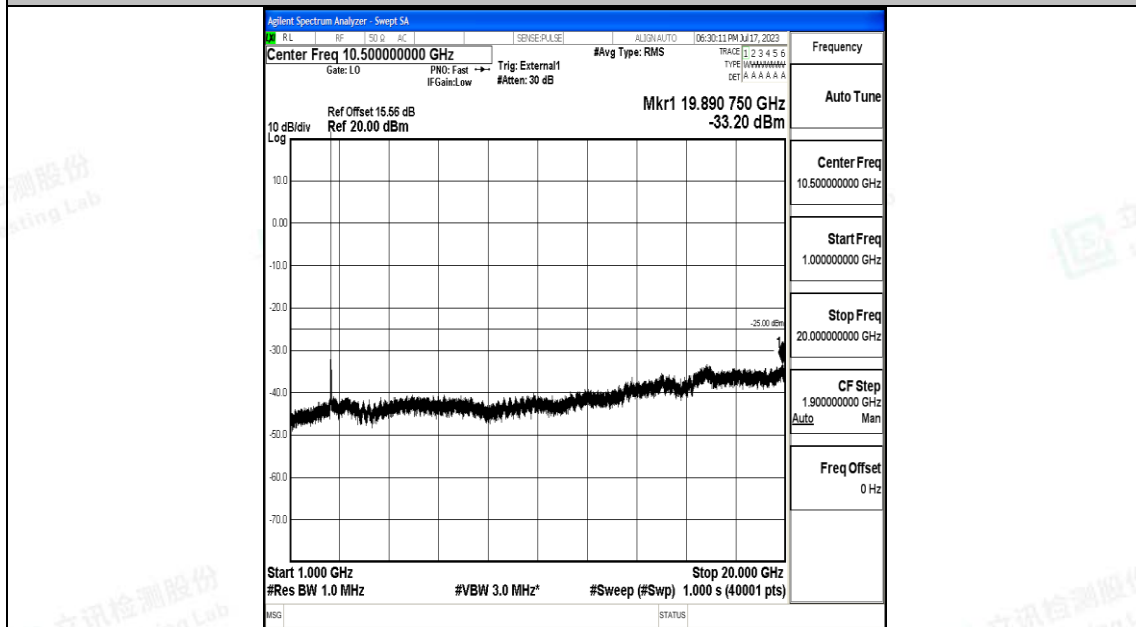

Band38_10MHz_16QAM_38200_1RB#0_0.15~30_0.15~30

Band38_10MHz_16QAM_38200_1RB#0_30~1000_30~1000

Band38_15MHz_QPSK_37825_1RB#0_0.009~0.15_0.009~0.15

Band38_15MHz_QPSK_37825_1RB#0_0.15~30_0.15~30

Band38_15MHz_QPSK_37825_1RB#0_30~1000_30~1000