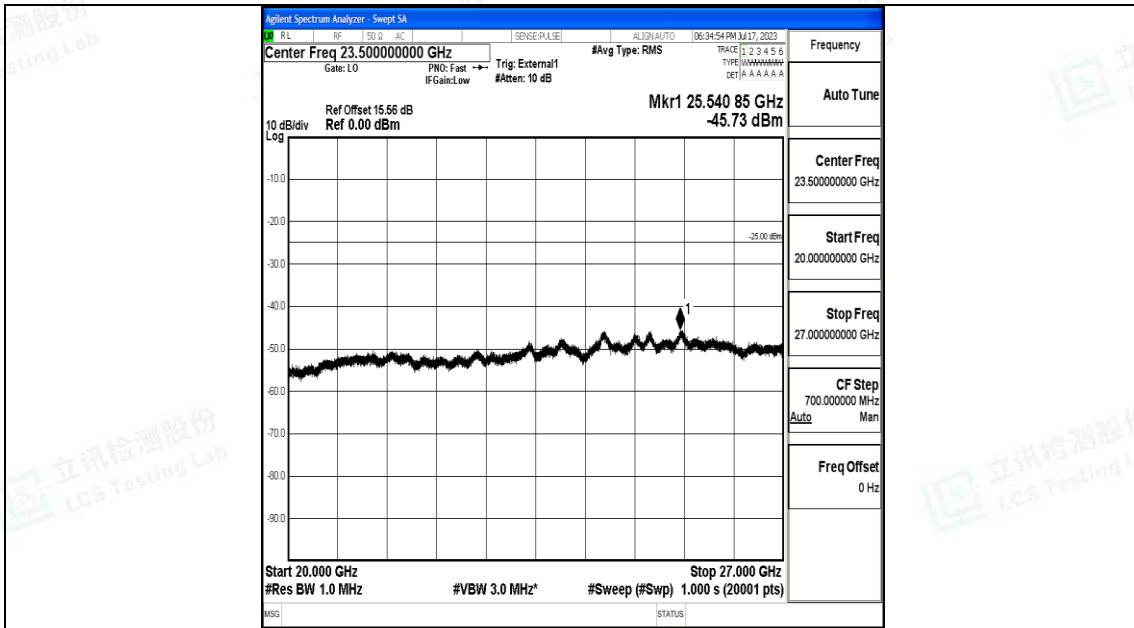

Band38_15MHz_16QAM_38000_1RB#0_1000~20000_1000~20000

Band38_15MHz_16QAM_38000_1RB#0_20000~27000_20000~27000