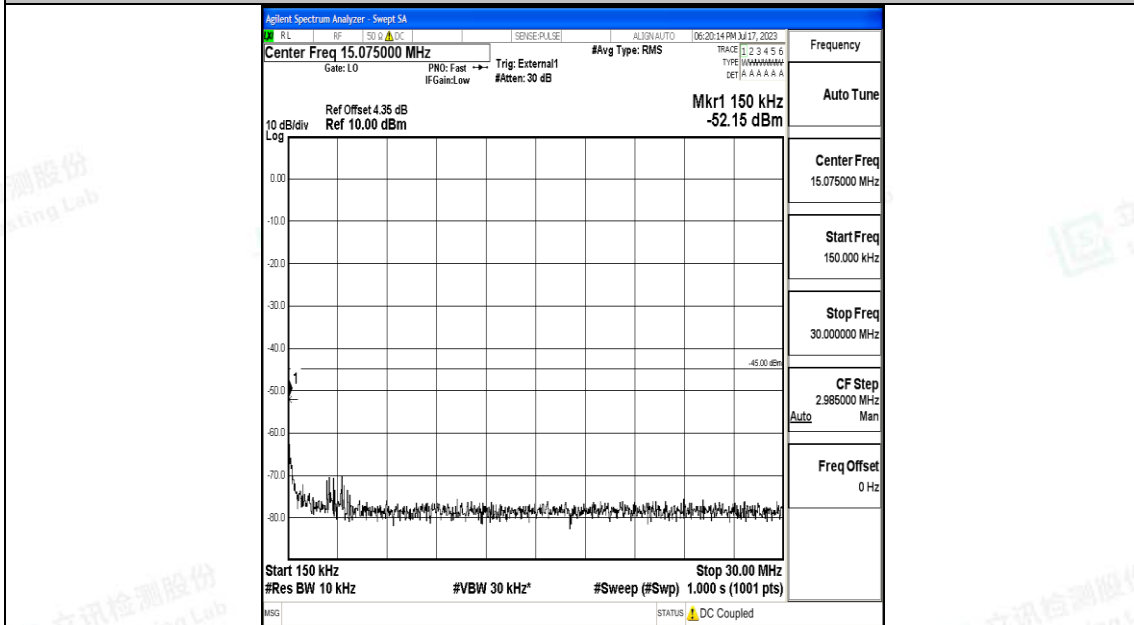

Band38_10MHz_16QAM_38000_1RB#0_0.15~30_0.15~30

Band38_10MHz_16QAM_38000_1RB#0_30~1000_30~1000

Band38_10MHz_16QAM_38000_1RB#0_1000~20000_1000~20000

Band38_10MHz_16QAM_38000_1RB#0_20000~27000_20000~27000

Band38_10MHz_QPSK_38200_1RB#0_0.009~0.15_0.009~0.15