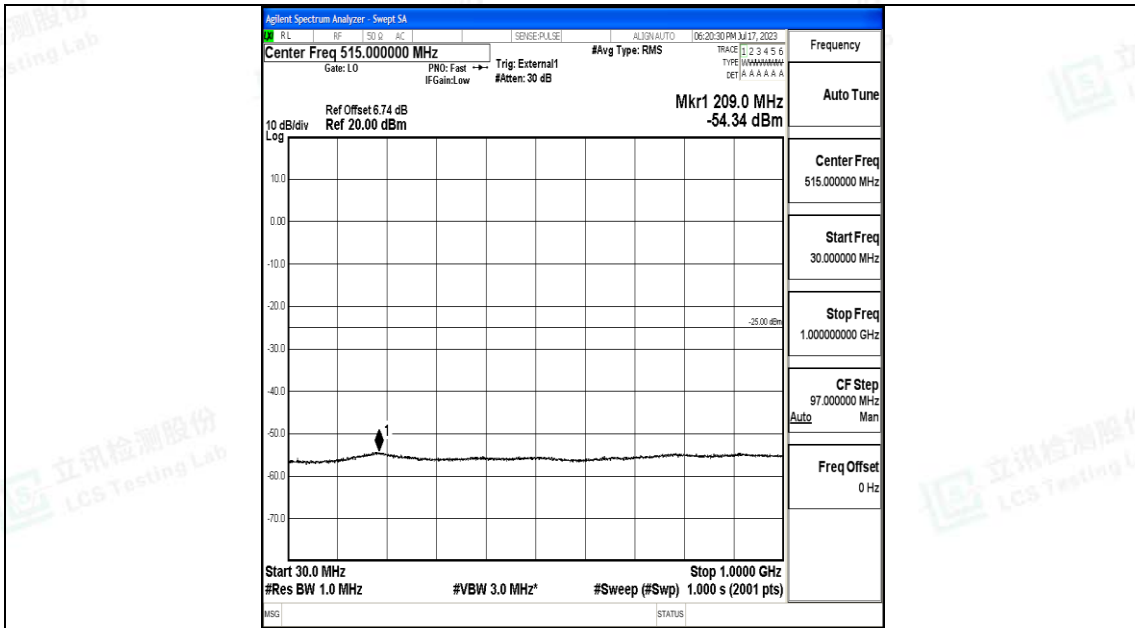

Band38_10MHz_QPSK_38200_1RB#0_0.15~30_0.15~30

Band38_10MHz_QPSK_38200_1RB#0_30~1000_30~1000