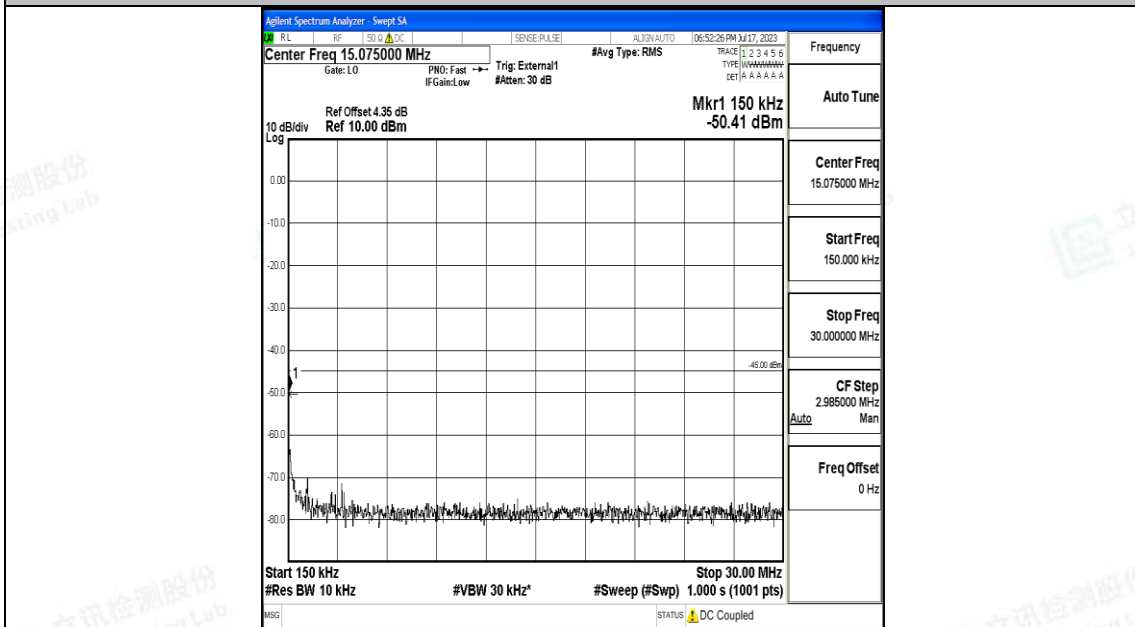

Band38_20MHz_QPSK_38150_1RB#0_0.15~30_0.15~30

Band38_20MHz_QPSK_38150_1RB#0_30~1000_30~1000

Band38_20MHz_QPSK_38150_1RB#0_1000~20000_1000~20000

Band38_20MHz_QPSK_38150_1RB#0_20000~27000_20000~27000

Band38_20MHz_16QAM_38150_1RB#0_0.009~0.15_0.009~0.15