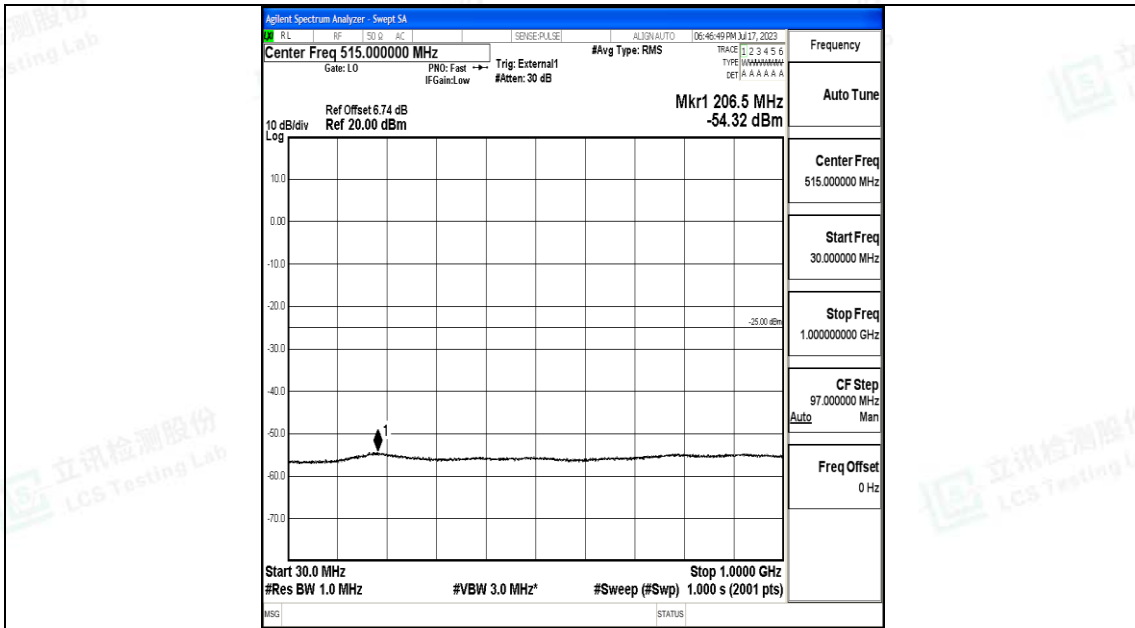

Band38_20MHz_16QAM_37850_1RB#0_0.15~30_0.15~30

Band38_20MHz_16QAM_37850_1RB#0_30~1000_30~1000