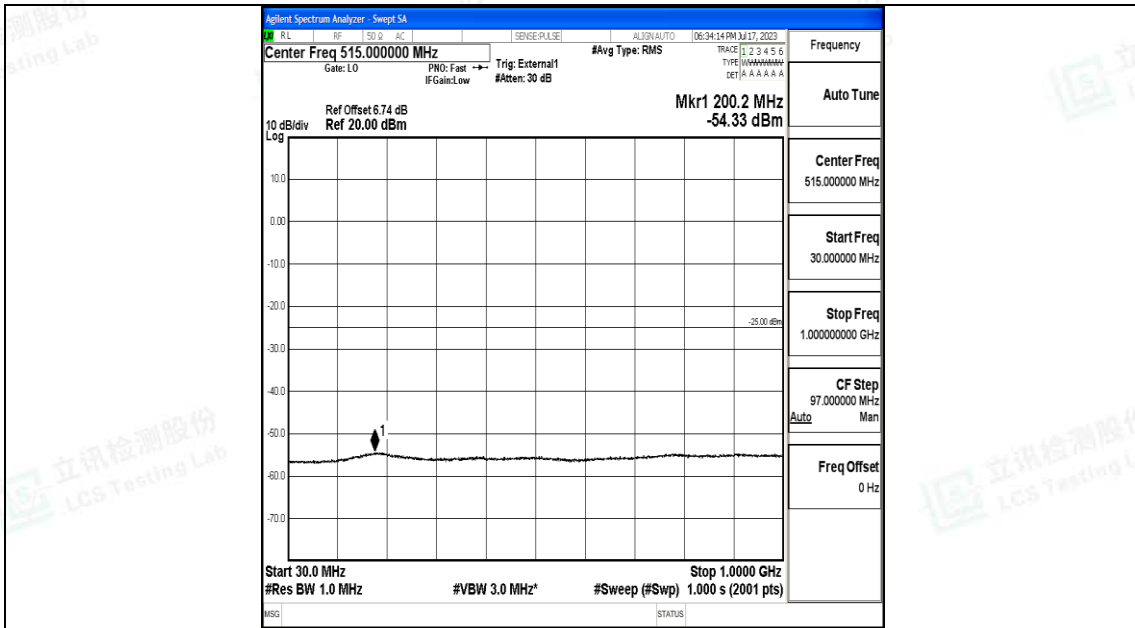

Band38_15MHz_QPSK_38000_1RB#0_1000~20000_1000~20000

Band38_15MHz_QPSK_38000_1RB#0_20000~27000_20000~27000

Band38_15MHz_16QAM_38000_1RB#0_0.009~0.15_0.009~0.15

Band38_15MHz_16QAM_38000_1RB#0_0.15~30_0.15~30