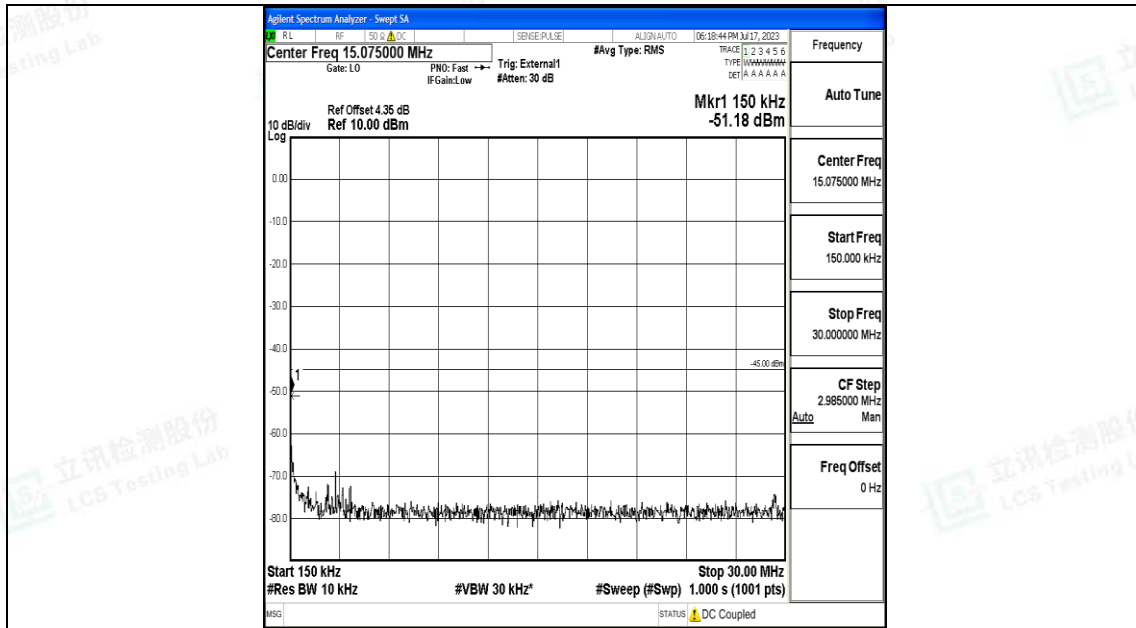

Band38_10MHz_QPSK_38000_1RB#0_30~1000_30~1000

Band38_10MHz_QPSK_38000_1RB#0_1000~20000_1000~20000

Band38_10MHz_QPSK_38000_1RB#0_20000~27000_20000~27000

Band38_10MHz_16QAM_38000_1RB#0_0.009~0.15_0.009~0.15