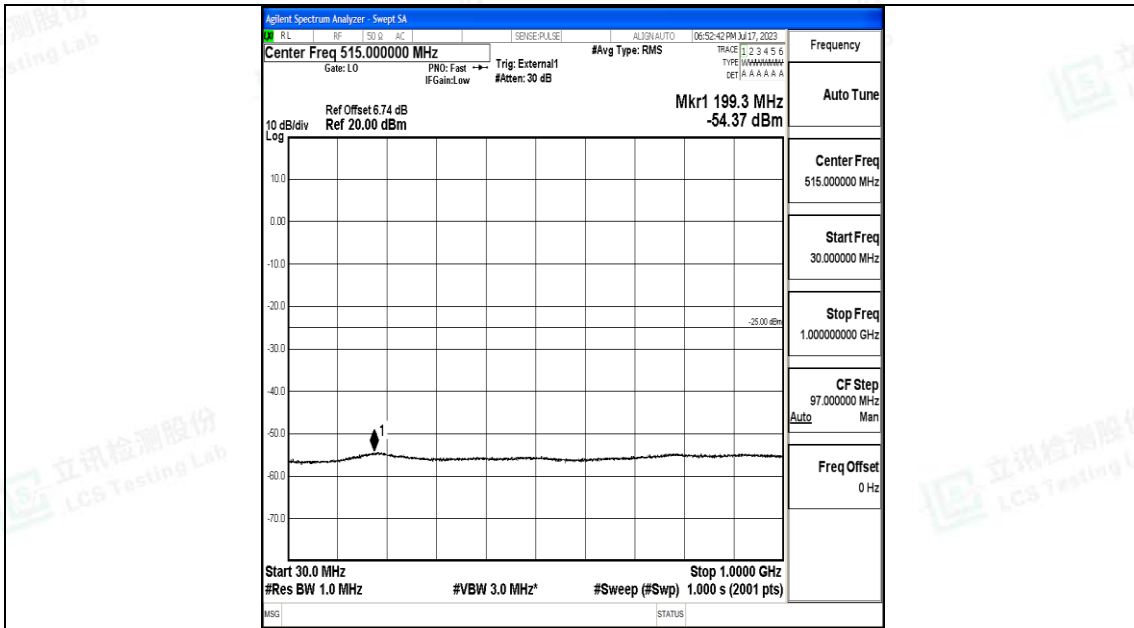

Band38_20MHz_16QAM_38150_1RB#0_0.15~30_0.15~30

Band38_20MHz_16QAM_38150_1RB#0_30~1000_30~1000