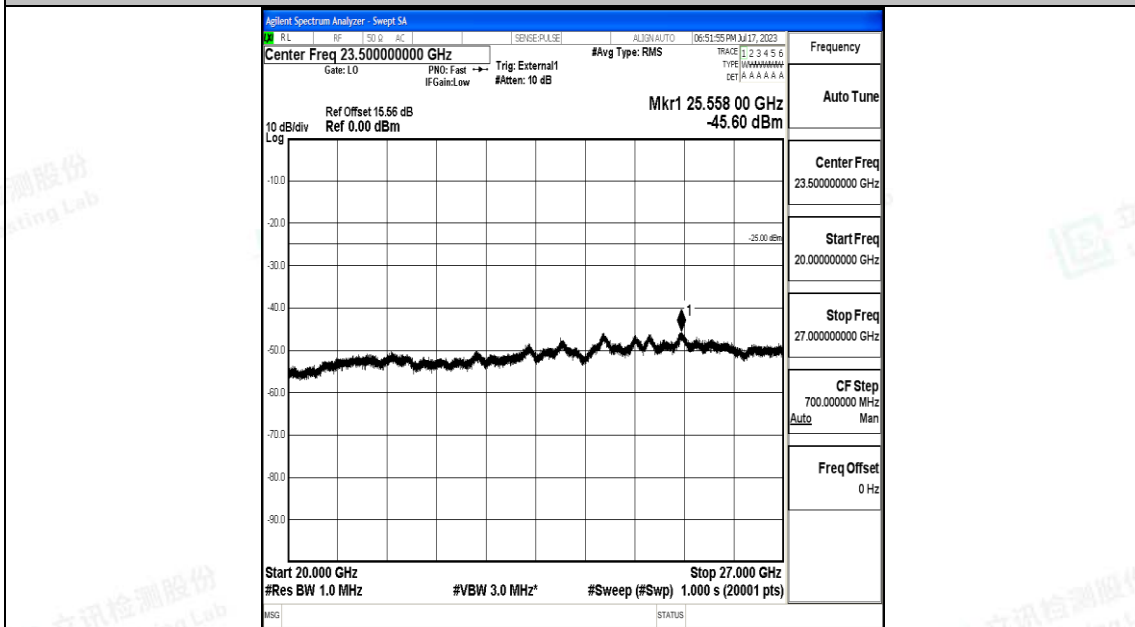

Band38_20MHz_QPSK_38150_1RB#0_0.15~30_0.15~30

Band38_20MHz_QPSK_38150_1RB#0_30~1000_30~1000

Band38_20MHz_QPSK_38150_1RB#0_1000~20000_1000~20000

Band38_20MHz_QPSK_38150_1RB#0_20000~27000_20000~27000

Band38_20MHz_16QAM_38150_1RB#0_0.009~0.15_0.009~0.15