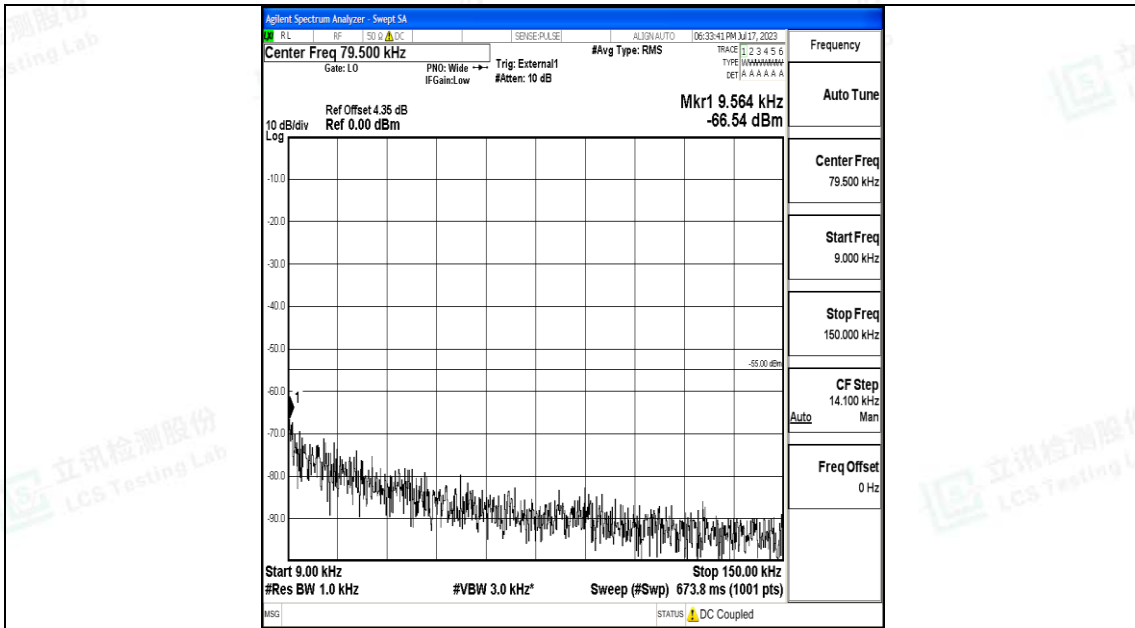

Band38_15MHz_QPSK_38000_1RB#0_20000~27000_20000~27000

Band38_15MHz_16QAM_38000_1RB#0_0.009~0.15_0.009~0.15