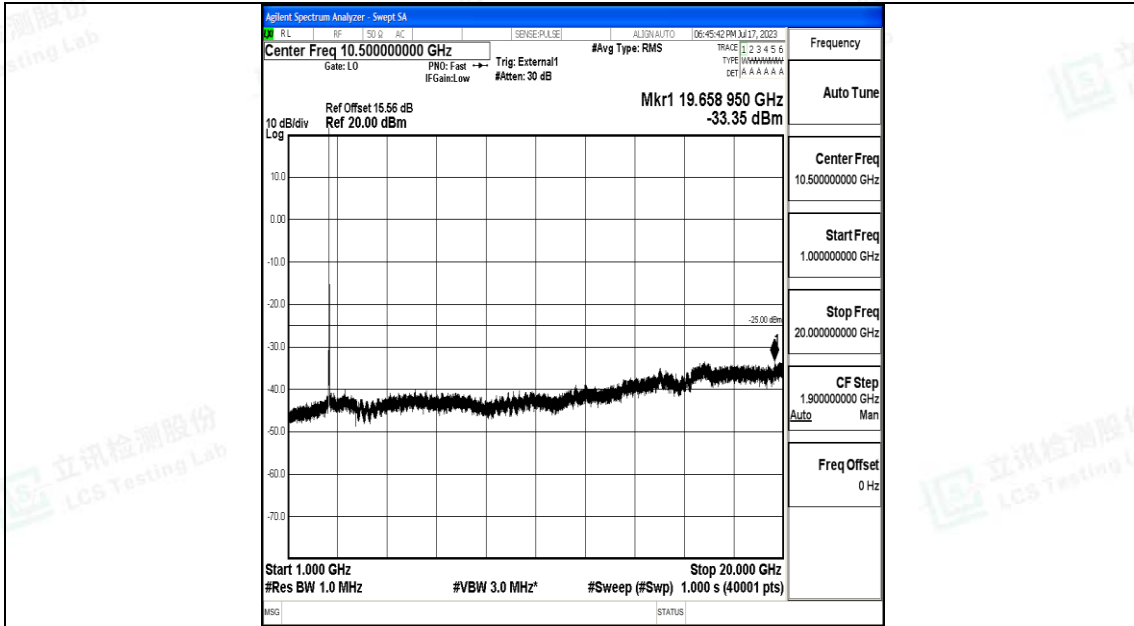

Band38_20MHz_QPSK_37850_1RB#0_30~1000_30~1000

Band38_20MHz_QPSK_37850_1RB#0_1000~20000_1000~20000