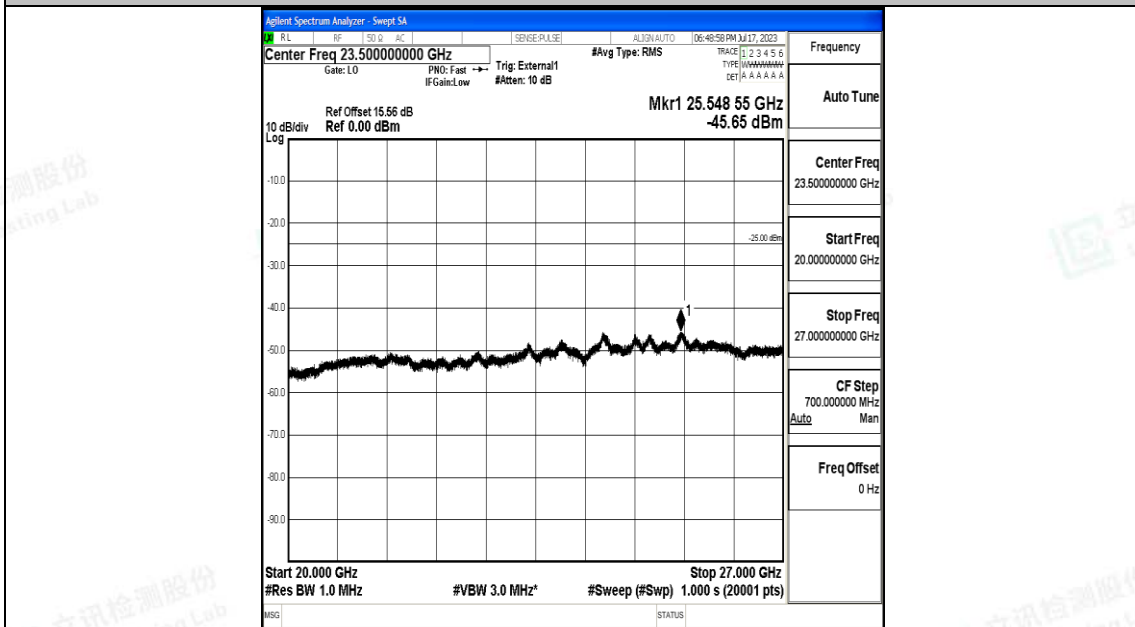

Band38_20MHz_QPSK_38000_1RB#0_0.15~30_0.15~30

Band38_20MHz_QPSK_38000_1RB#0_30~1000_30~1000

Band38_20MHz_QPSK_38000_1RB#0_1000~20000_1000~20000

Band38_20MHz_QPSK_38000_1RB#0_20000~27000_20000~27000

Band38_20MHz_16QAM_38000_1RB#0_0.009~0.15_0.009~0.15