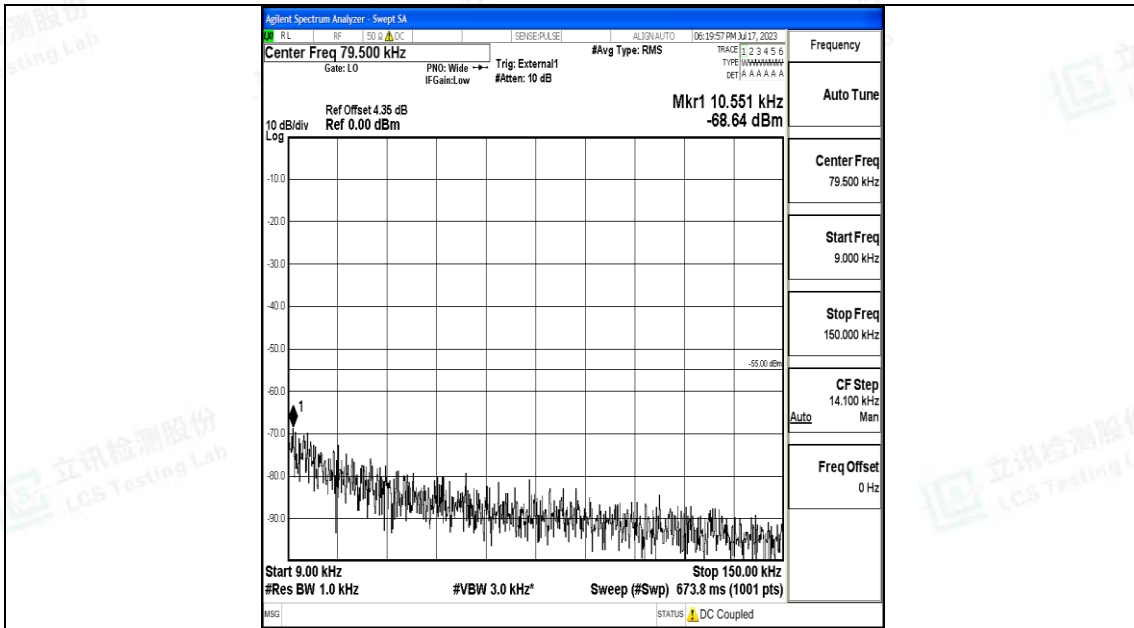

Band38_10MHz_16QAM_38000_1RB#0_0.15~30_0.15~30

Band38_10MHz_16QAM_38000_1RB#0_30~1000_30~1000

Band38_10MHz_16QAM_38000_1RB#0_1000~20000_1000~20000

Band38_10MHz_16QAM_38000_1RB#0_20000~27000_20000~27000

Band38_10MHz_QPSK_38200_1RB#0_0.009~0.15_0.009~0.15