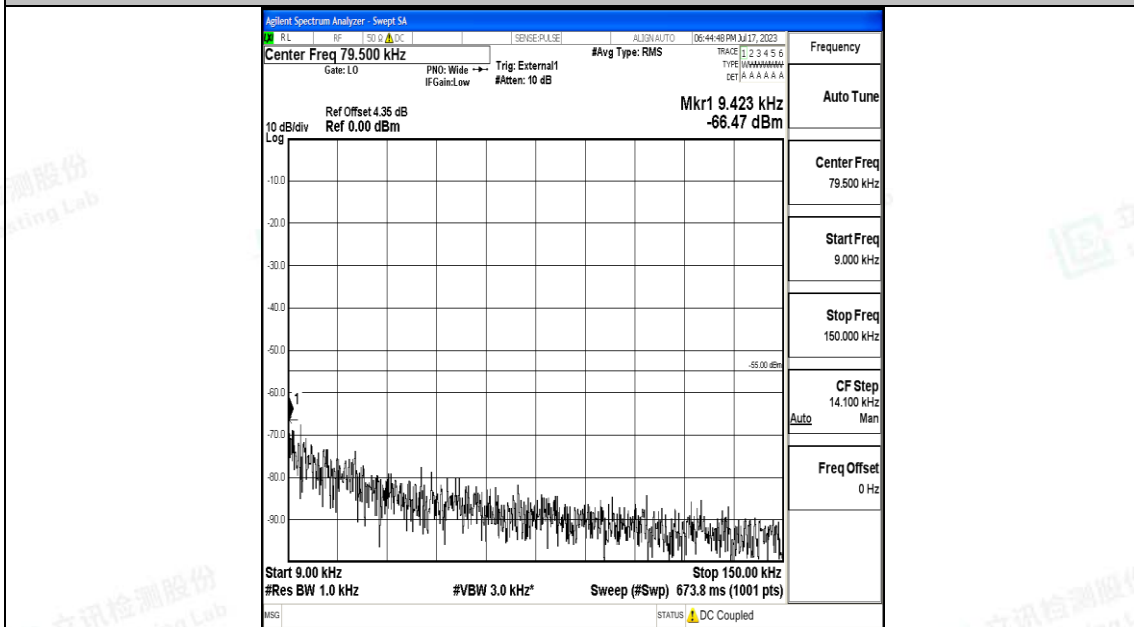

Band38_15MHz_16QAM_38175_1RB#0_20000~27000_20000~27000

Band38_20MHz_QPSK_37850_1RB#0_0.009~0.15_0.009~0.15