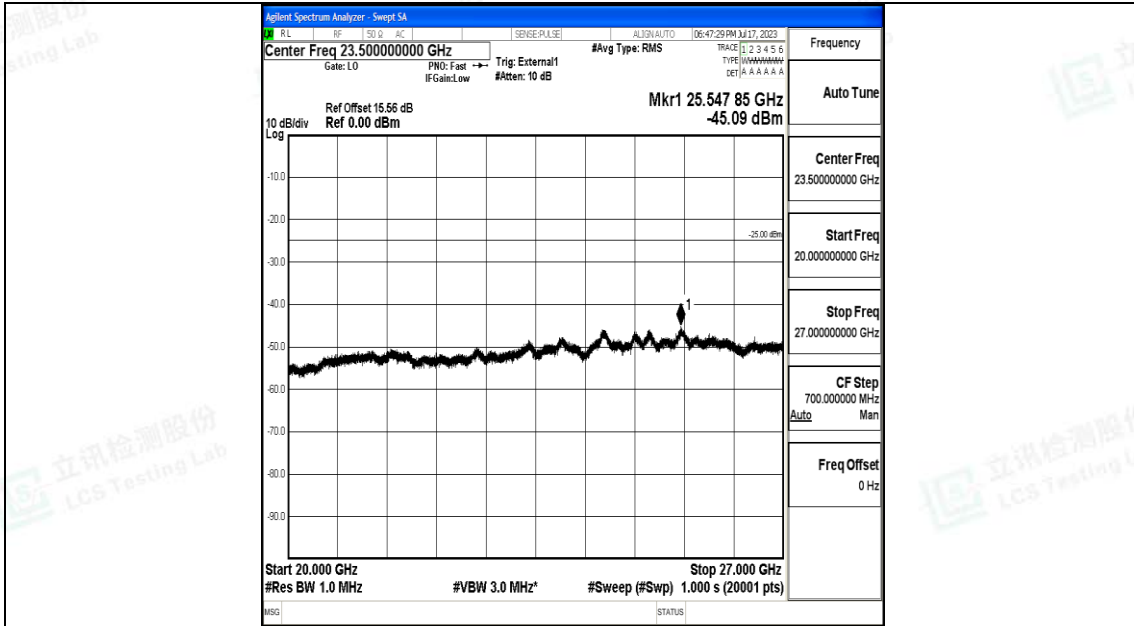

Band38_20MHz_16QAM_37850_1RB#0_0.15~30_0.15~30

Band38_20MHz_16QAM_37850_1RB#0_30~1000_30~1000

Band38_20MHz_16QAM_37850_1RB#0_1000~20000_1000~20000

Band38_20MHz_16QAM_37850_1RB#0_20000~27000_20000~27000

Band38_20MHz_QPSK_38000_1RB#0_0.009~0.15_0.009~0.15