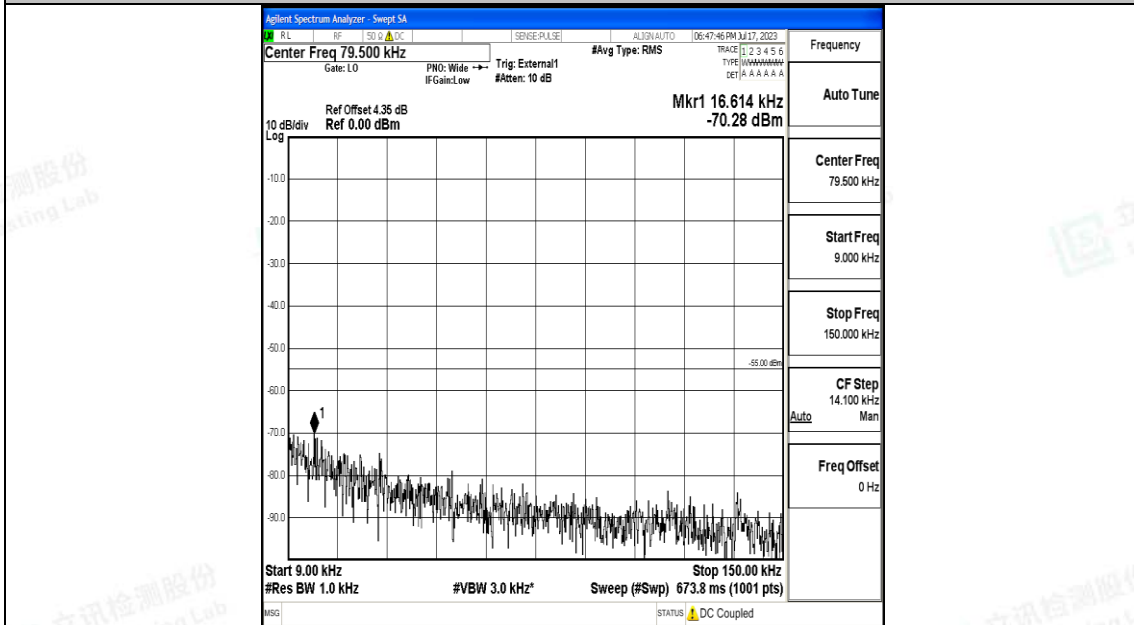

Band38_20MHz_16QAM_37850_1RB#0_0.15~30_0.15~30

Band38_20MHz_16QAM_37850_1RB#0_30~1000_30~1000

Band38_20MHz_16QAM_37850_1RB#0_1000~20000_1000~20000

Band38_20MHz_16QAM_37850_1RB#0_20000~27000_20000~27000

Band38_20MHz_QPSK_38000_1RB#0_0.009~0.15_0.009~0.15