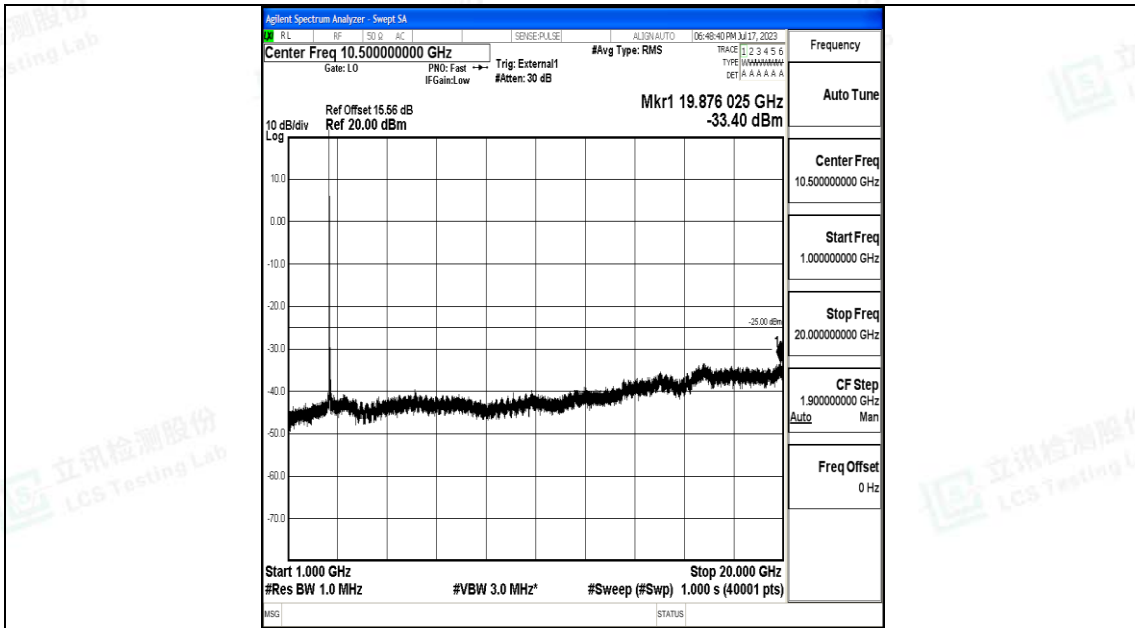

Band38_20MHz_QPSK_38000_1RB#0_30~1000_30~1000

Band38_20MHz_QPSK_38000_1RB#0_1000~20000_1000~20000