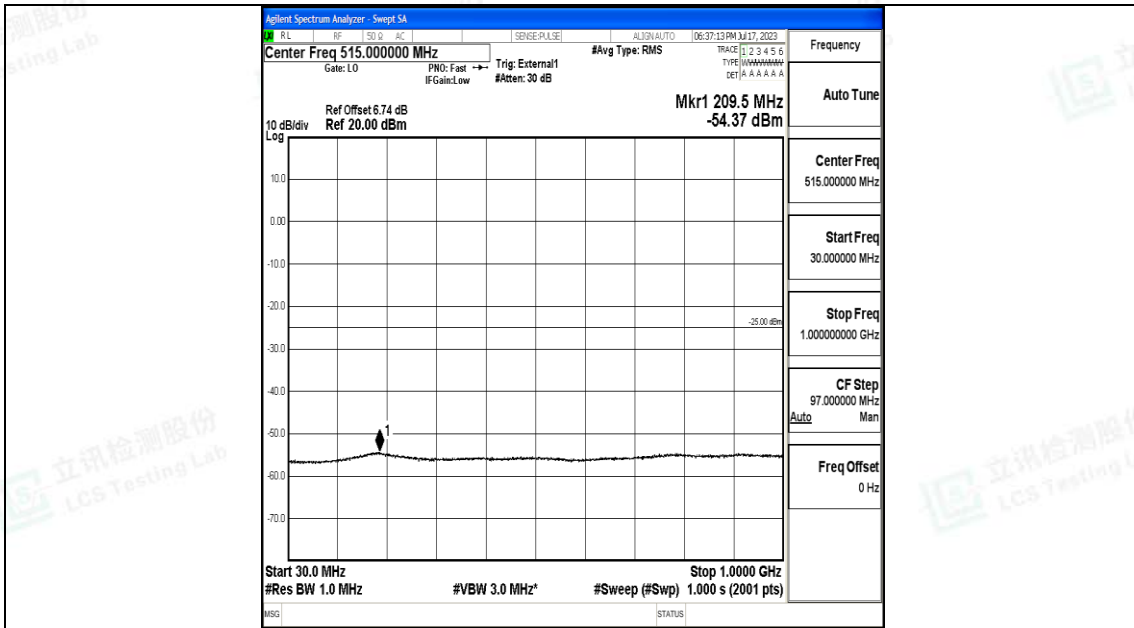

Band38_15MHz_QPSK_38175_1RB#0_0.15~30_0.15~30

Band38_15MHz_QPSK_38175_1RB#0_30~1000_30~1000

Band38_15MHz_16QAM_38175_1RB#0_0.009~0.15_0.009~0.15

Band38_15MHz_16QAM_38175_1RB#0_0.15~30_0.15~30

Band38_15MHz_16QAM_38175_1RB#0_30~1000_30~1000