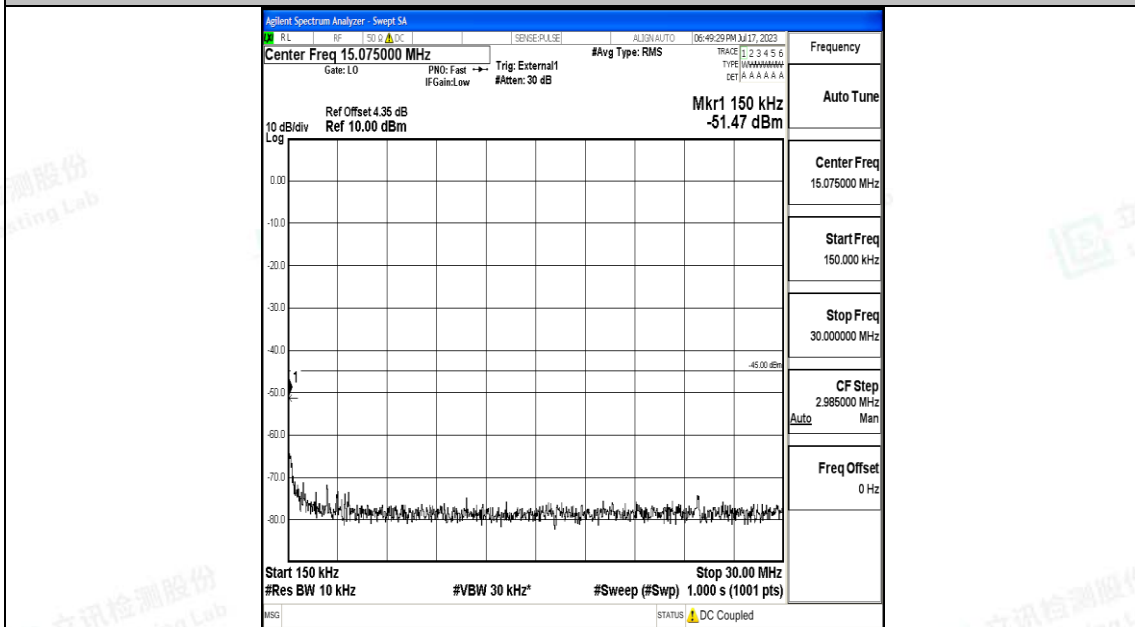

Band38_20MHz_QPSK_38000_1RB#0_0.15~30_0.15~30

Band38_20MHz_QPSK_38000_1RB#0_30~1000_30~1000

Band38_20MHz_QPSK_38000_1RB#0_1000~20000_1000~20000

Band38_20MHz_QPSK_38000_1RB#0_20000~27000_20000~27000

Band38_20MHz_16QAM_38000_1RB#0_0.009~0.15_0.009~0.15