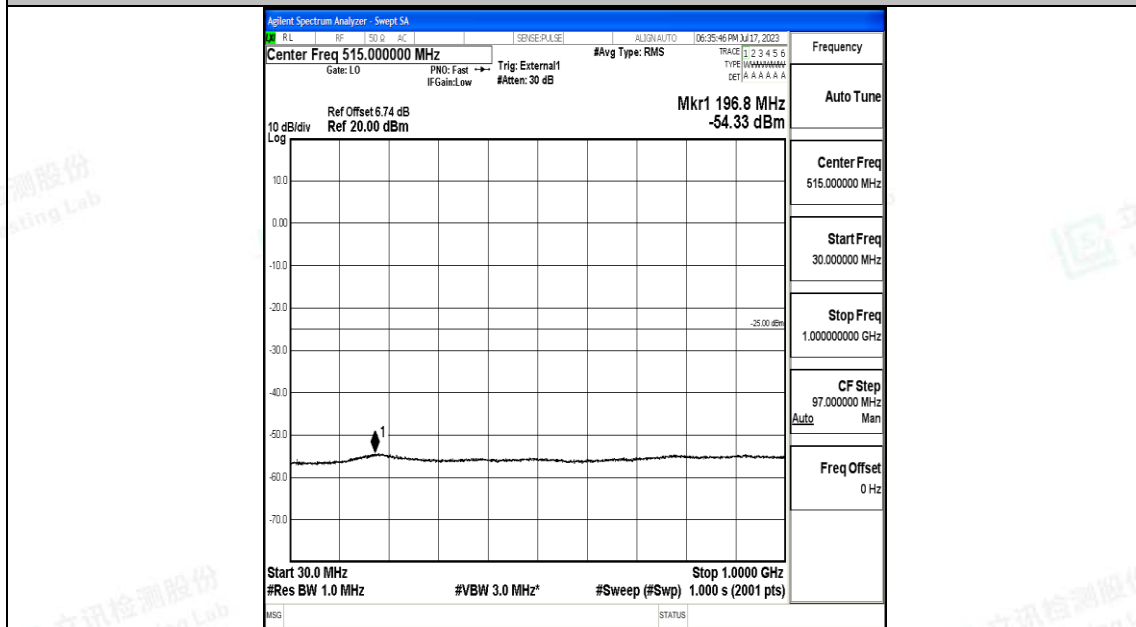

Band38_15MHz_QPSK_38175_1RB#0_0.15~30_0.15~30

Band38_15MHz_QPSK_38175_1RB#0_30~1000_30~1000