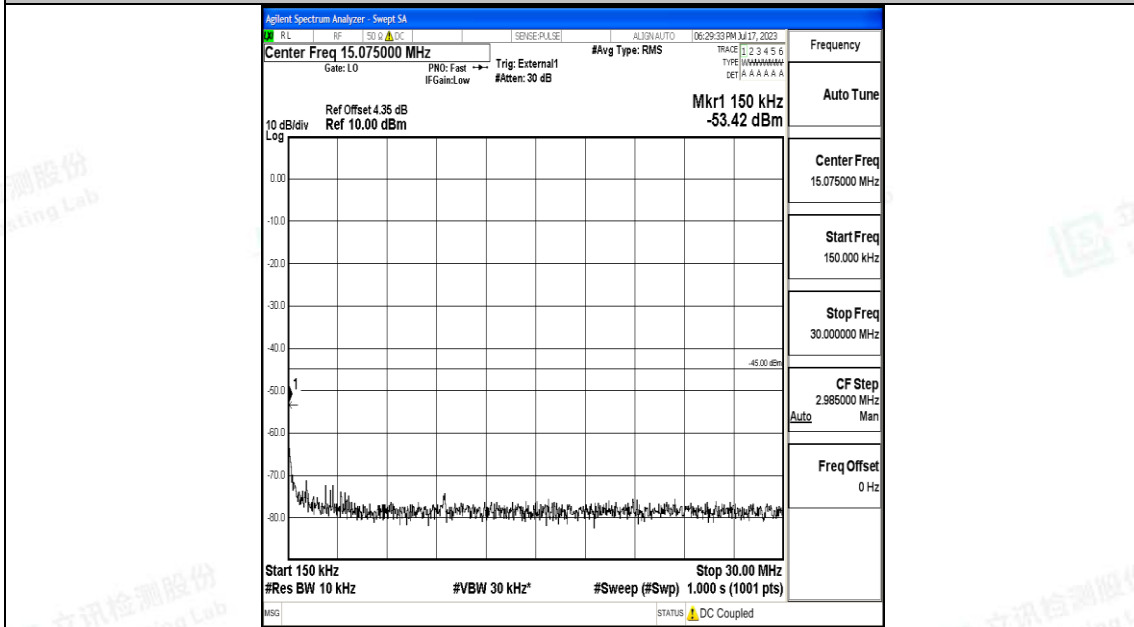

Band38_10MHz_16QAM_38200_1RB#0_0.15~30_0.15~30

Band38_10MHz_16QAM_38200_1RB#0_30~1000_30~1000

Band38_15MHz_QPSK_37825_1RB#0_0.009~0.15_0.009~0.15

Band38_15MHz_QPSK_37825_1RB#0_0.15~30_0.15~30

Band38_15MHz_QPSK_37825_1RB#0_30~1000_30~1000