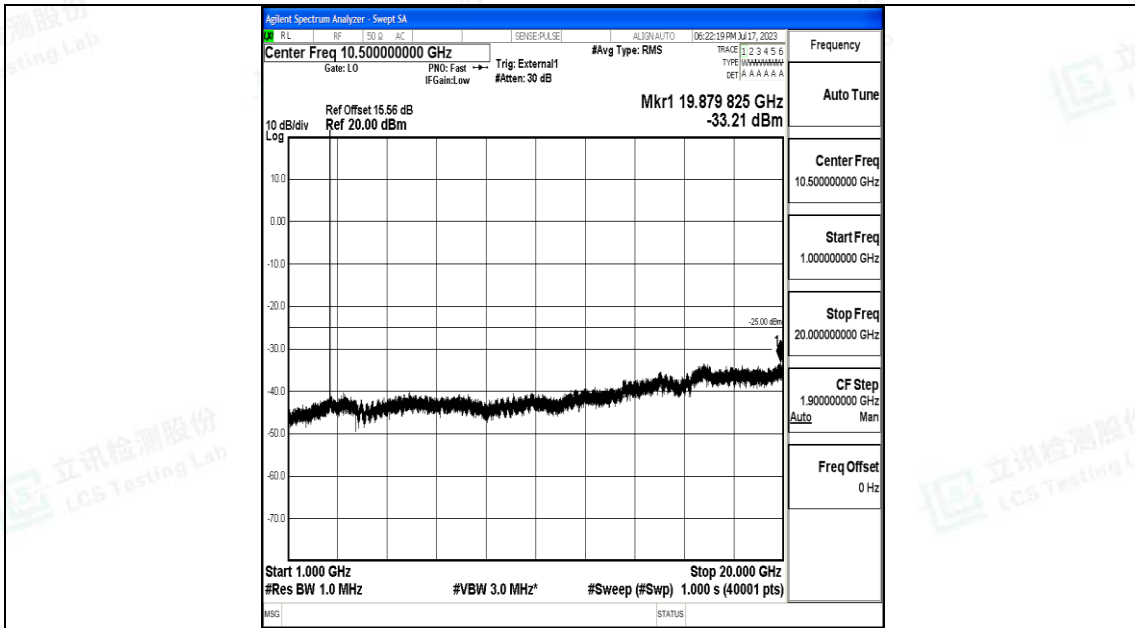

Band38_10MHz_16QAM_38200_1RB#0_30~1000_30~1000