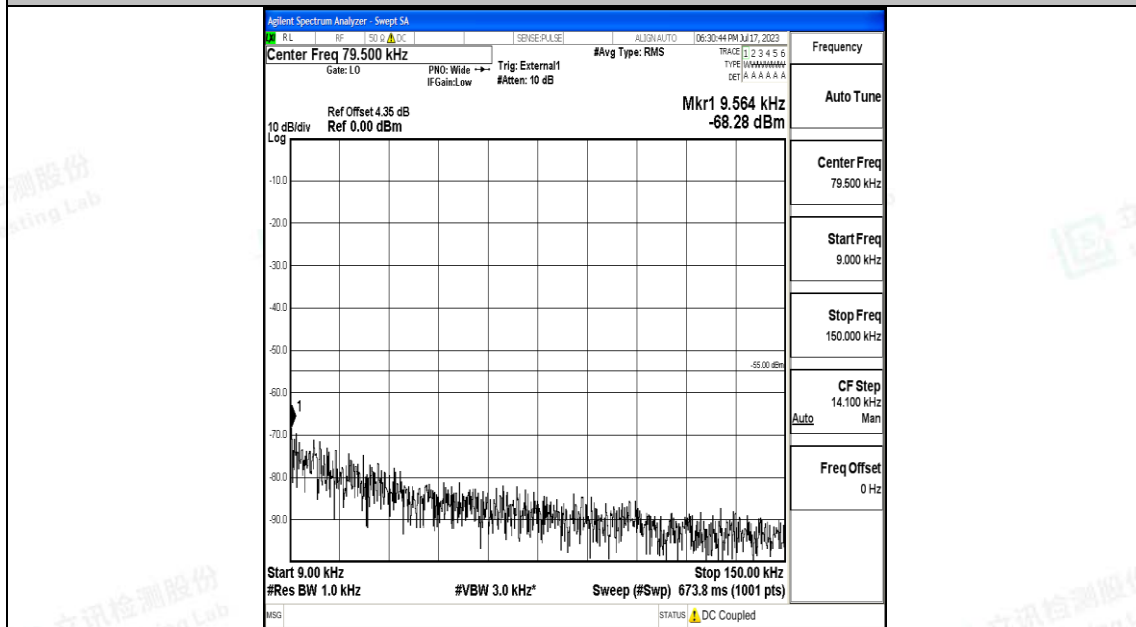

Band38_15MHz_QPSK_37825_1RB#0_2000~27000_2000~27000

Band38_15MHz_16QAM_37825_1RB#0_0.009~0.15_0.009~0.15