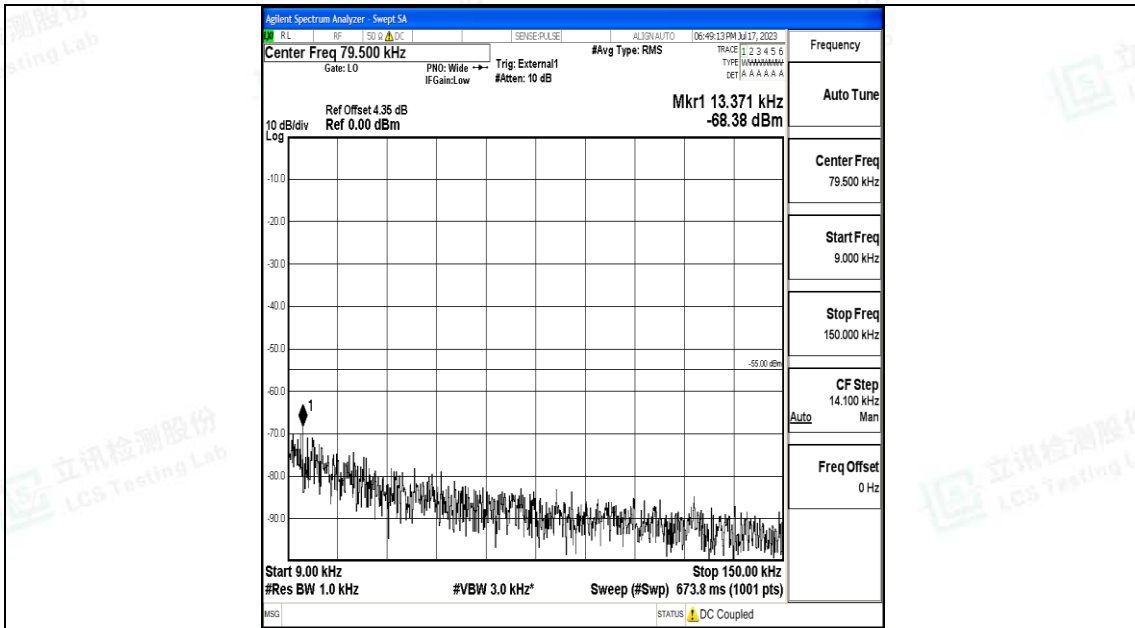

Band38_20MHz_QPSK_38000_1RB#0_0.15~30_0.15~30

Band38_20MHz_QPSK_38000_1RB#0_30~1000_30~1000

Band38_20MHz_QPSK_38000_1RB#0_1000~20000_1000~20000

Band38_20MHz_QPSK_38000_1RB#0_20000~27000_20000~27000

Band38_20MHz_16QAM_38000_1RB#0_0.009~0.15_0.009~0.15