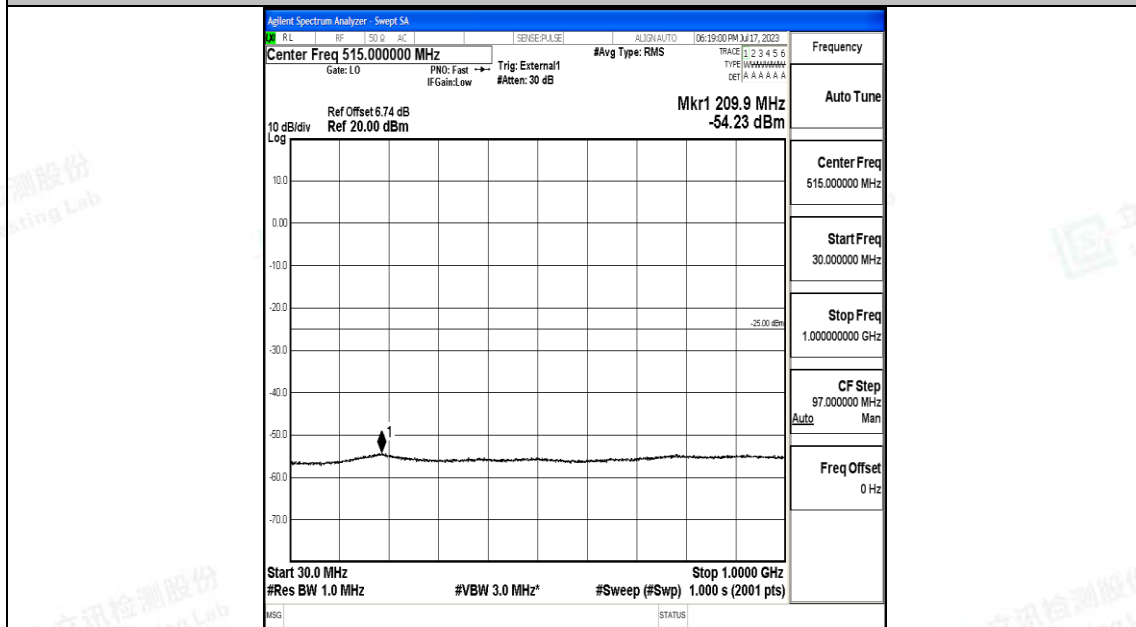

Band38_10MHz_16QAM_38000_1RB#0_0.15~30_0.15~30

Band38_10MHz_16QAM_38000_1RB#0_30~1000_30~1000