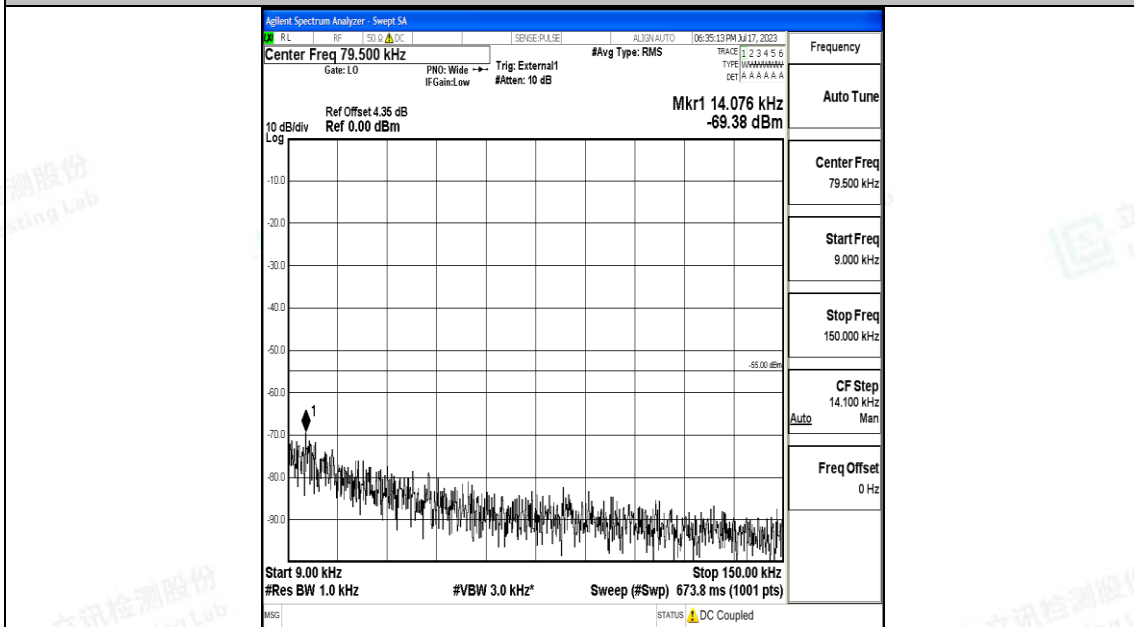

Band38_15MHz_16QAM_38000_1RB#0_30~1000_30~1000

Band38_15MHz_16QAM_38000_1RB#0_1000~20000_1000~20000

Band38_15MHz_16QAM_38000_1RB#0_20000~27000_20000~27000

Band38_15MHz_QPSK_38175_1RB#0_0.009~0.15_0.009~0.15