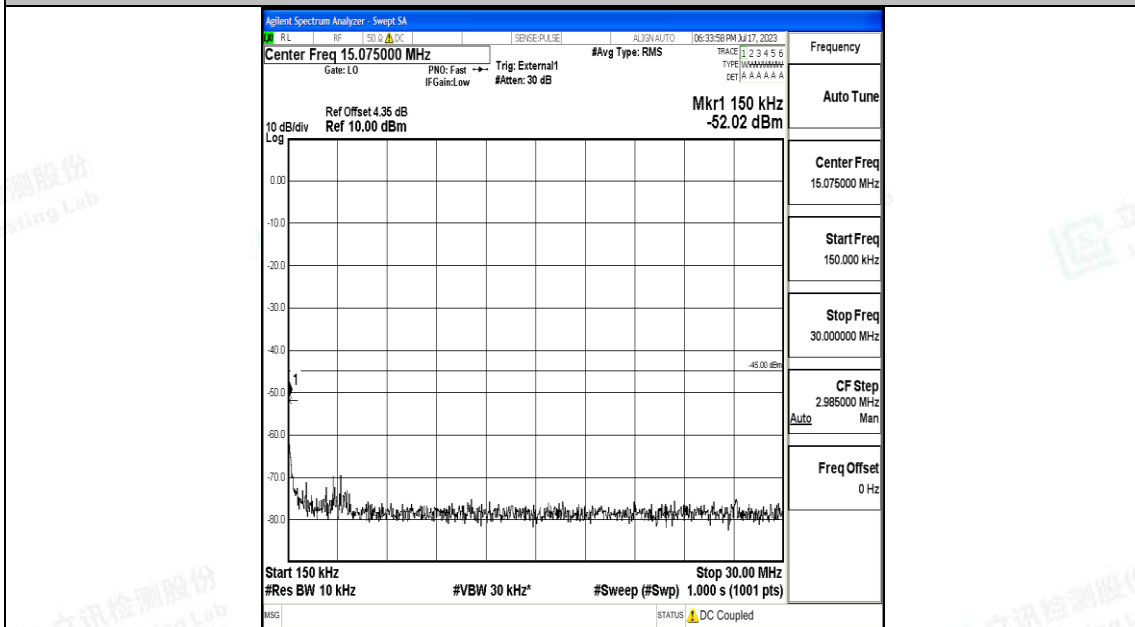

Band38_15MHz_QPSK_38000_1RB#0_1000~20000_1000~20000

Band38_15MHz_QPSK_38000_1RB#0_20000~27000_20000~27000

Band38_15MHz_16QAM_38000_1RB#0_0.009~0.15_0.009~0.15

Band38_15MHz_16QAM_38000_1RB#0_0.15~30_0.15~30