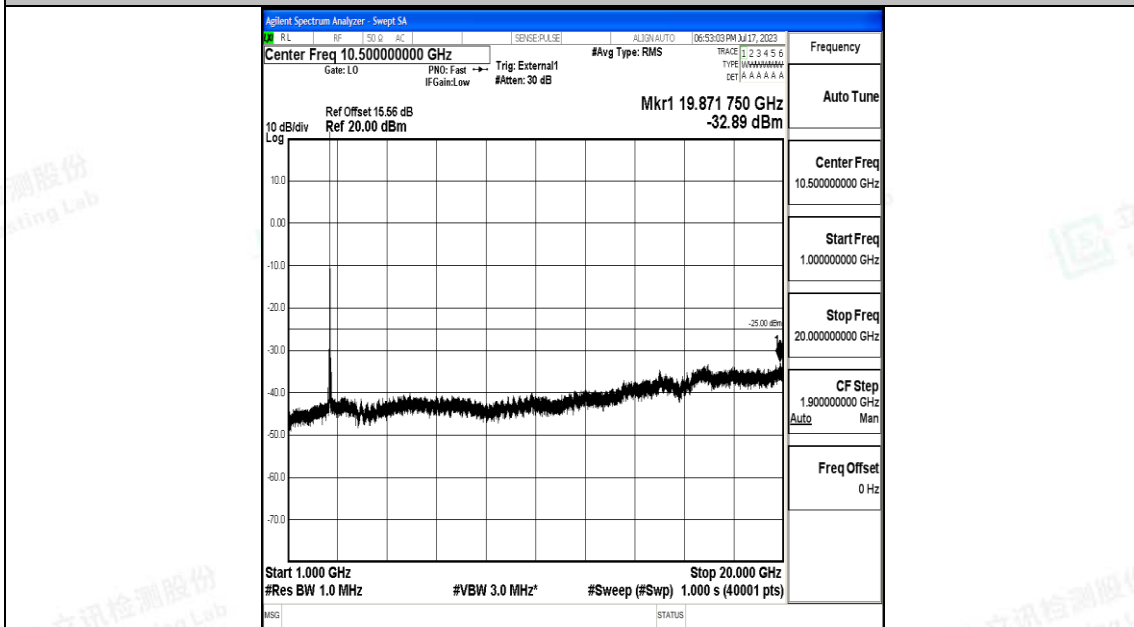

Band38_20MHz_16QAM_38150_1RB#0_30~1000_30~1000

Band38_20MHz_16QAM_38150_1RB#0_1000~20000_1000~20000