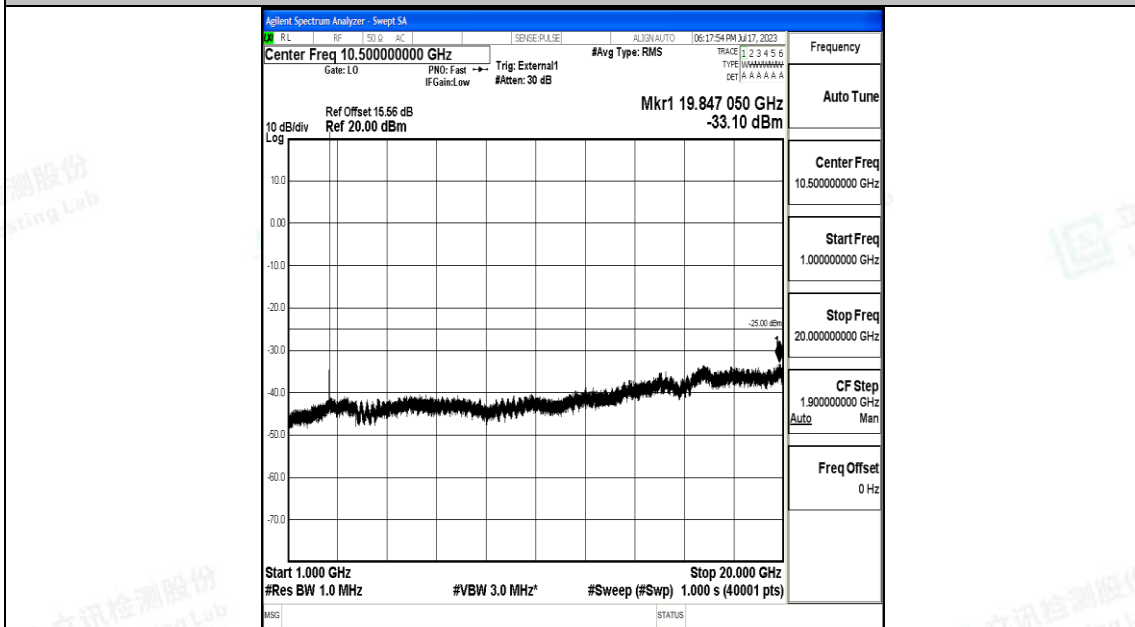

Band38_10MHz_QPSK_38000_1RB#0_30~1000_30~1000

Band38_10MHz_QPSK_38000_1RB#0_1000~20000_1000~20000

Band38_10MHz_QPSK_38000_1RB#0_20000~27000_20000~27000

Band38_10MHz_16QAM_38000_1RB#0_0.009~0.15_0.009~0.15