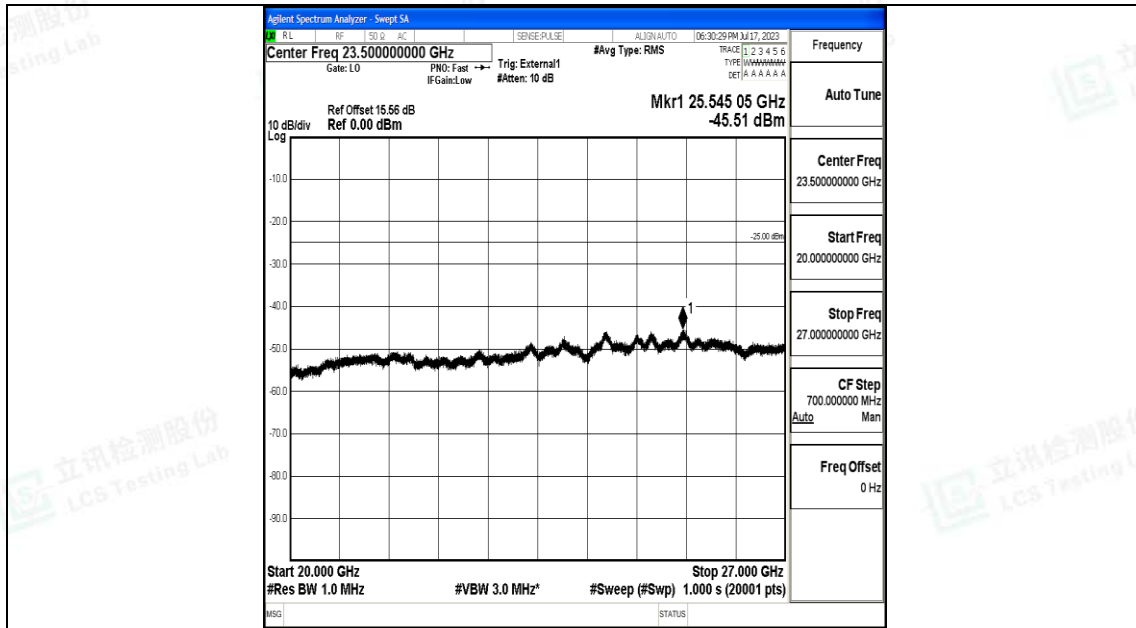

Band38_15MHz_QPSK_37825_1RB#0_1000~20000_1000~20000

Band38_15MHz_QPSK_37825_1RB#0_2000~27000_2000~27000