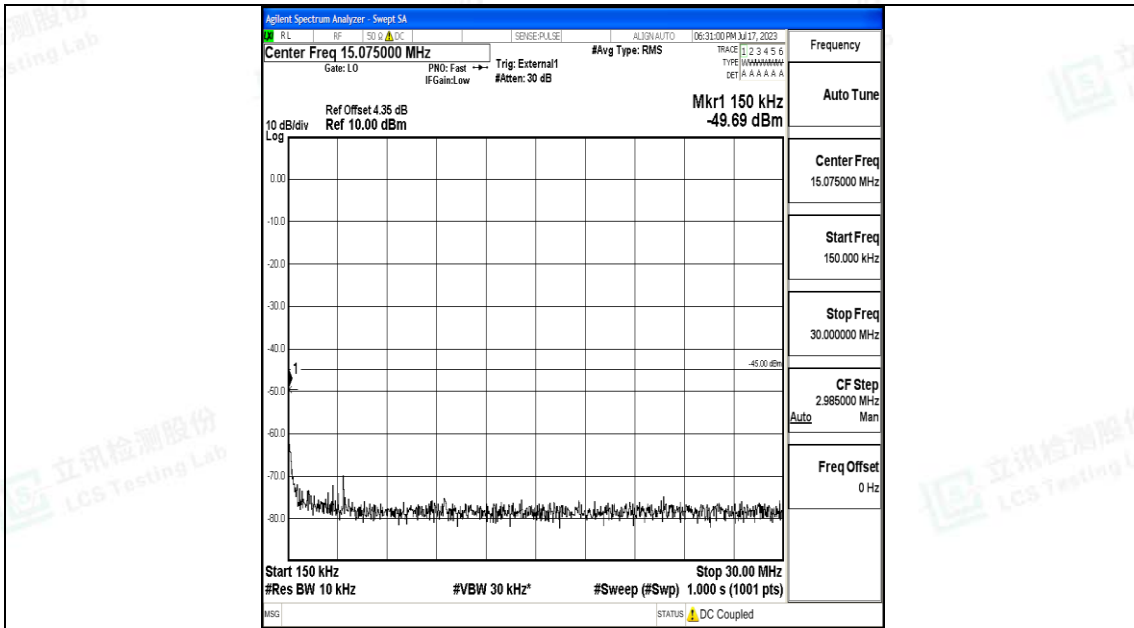

Band38_15MHz_QPSK_37825_1RB#0_1000~20000_1000~20000

Band38_15MHz_QPSK_37825_1RB#0_2000~27000_2000~27000

Band38_15MHz_16QAM_37825_1RB#0_0.009~0.15_0.009~0.15

Band38_15MHz_16QAM_37825_1RB#0_0.15~30_0.15~30