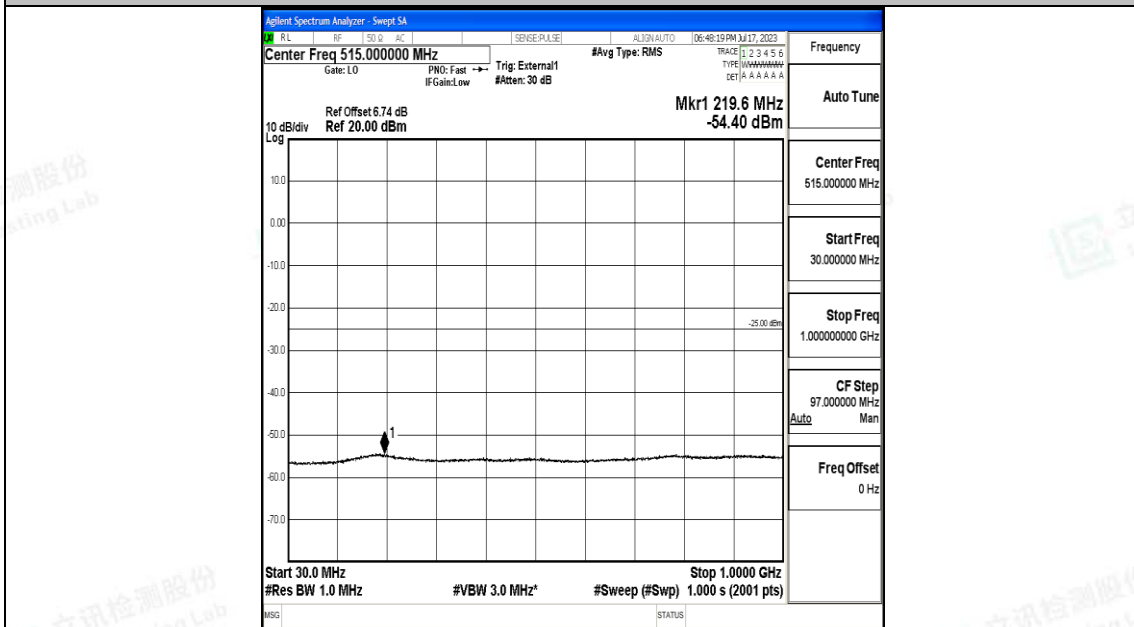

Band38_20MHz_QPSK_38000_1RB#0_0.15~30_0.15~30

Band38_20MHz_QPSK_38000_1RB#0_30~1000_30~1000