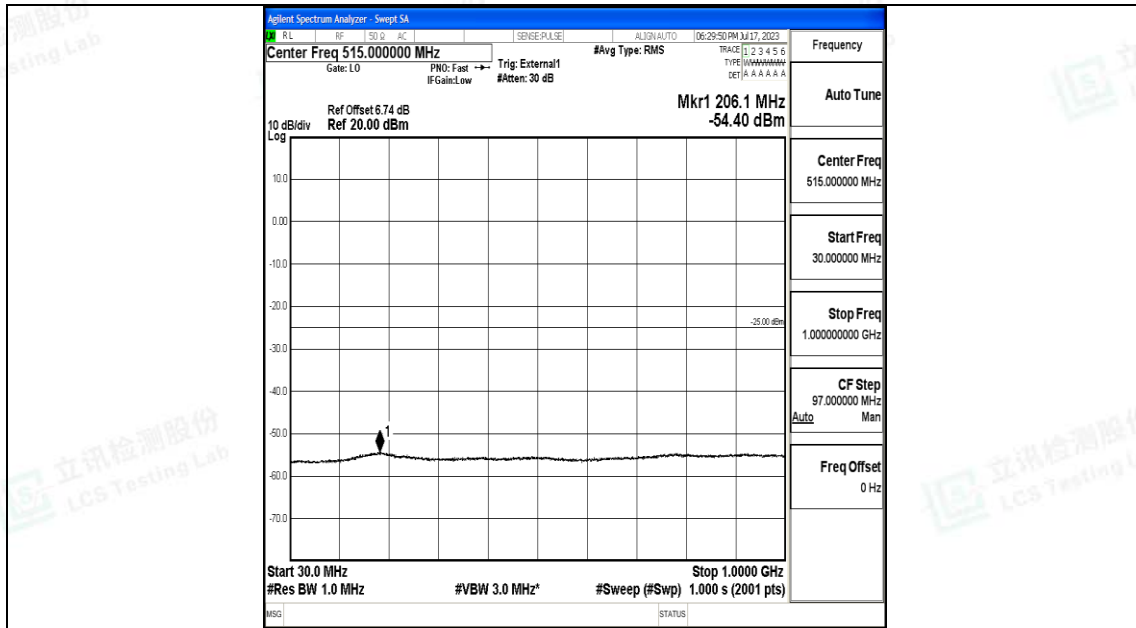

Band38_10MHz_16QAM_38200_1RB#0_0.15~30_0.15~30

Band38_10MHz_16QAM_38200_1RB#0_30~1000_30~1000

Band38_15MHz_QPSK_37825_1RB#0_0.009~0.15_0.009~0.15

Band38_15MHz_QPSK_37825_1RB#0_0.15~30_0.15~30

Band38_15MHz_QPSK_37825_1RB#0_30~1000_30~1000