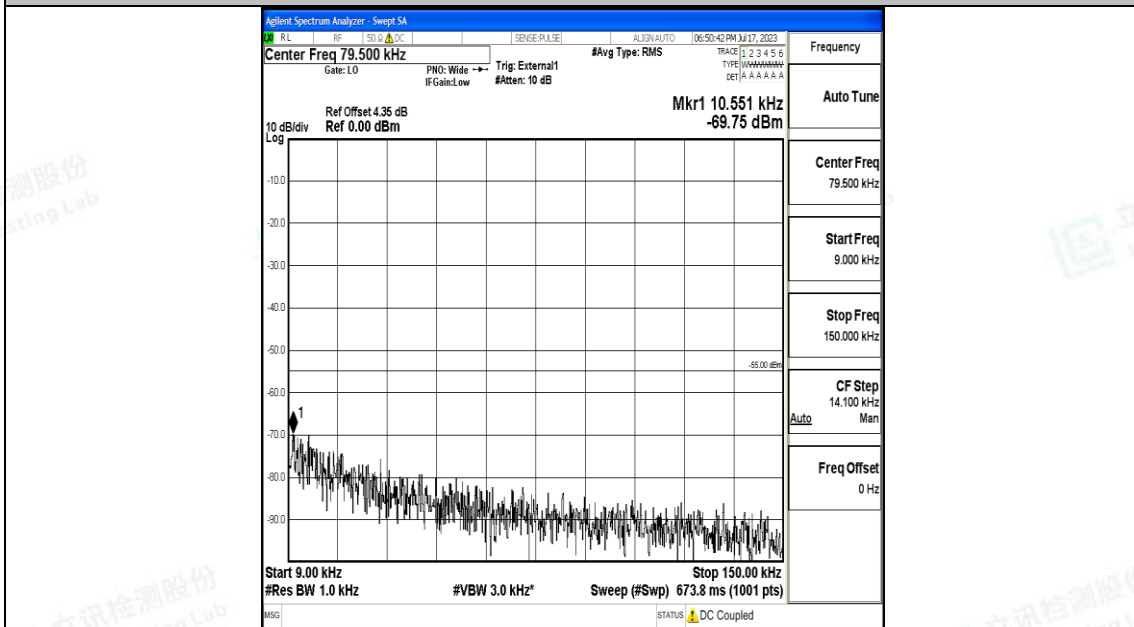

Band38_20MHz_16QAM_38000_1RB#0_0.15~30_0.15~30

Band38_20MHz_16QAM_38000_1RB#0_30~1000_30~1000

Band38_20MHz_16QAM_38000_1RB#0_1000~20000_1000~20000

Band38_20MHz_16QAM_38000_1RB#0_20000~27000_20000~27000

Band38_20MHz_QPSK_38150_1RB#0_0.009~0.15_0.009~0.15