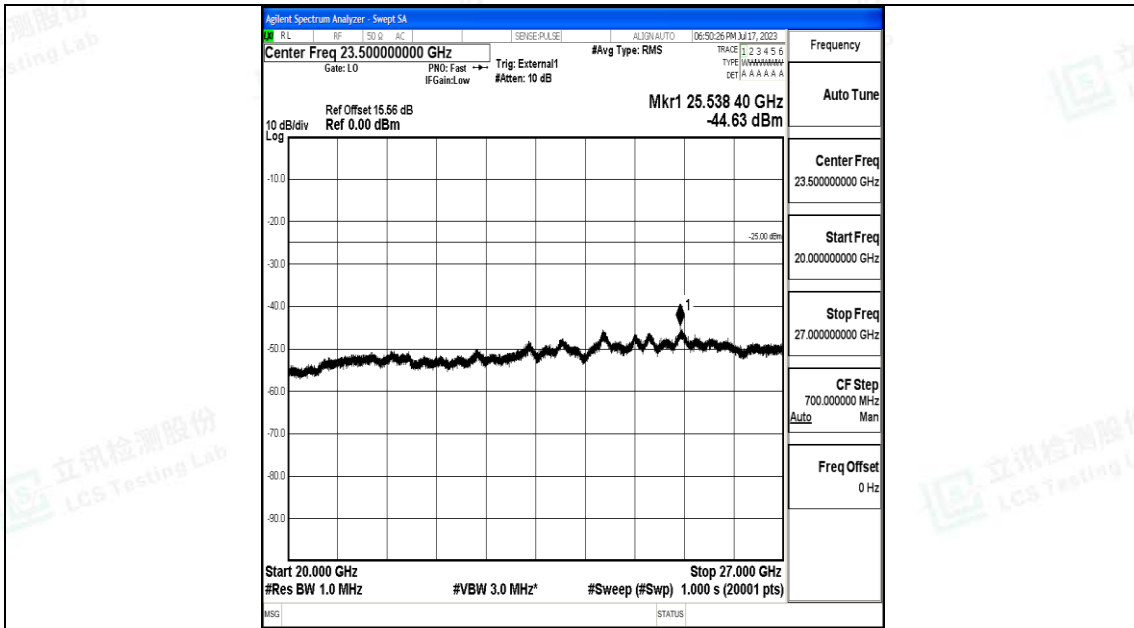

Band38_20MHz_16QAM_38000_1RB#0_0.15~30_0.15~30

Band38_20MHz_16QAM_38000_1RB#0_30~1000_30~1000

Band38_20MHz_16QAM_38000_1RB#0_1000~20000_1000~20000

Band38_20MHz_16QAM_38000_1RB#0_20000~27000_20000~27000

Band38_20MHz_QPSK_38150_1RB#0_0.009~0.15_0.009~0.15