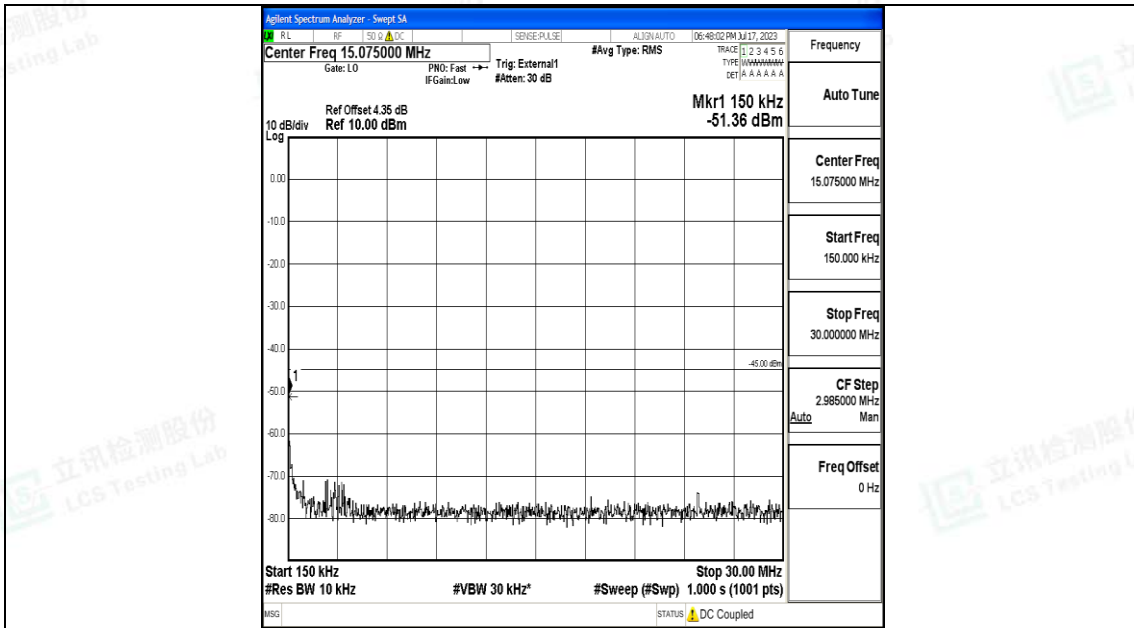

Band38_20MHz_16QAM_37850_1RB#0_0.15~30_0.15~30

Band38_20MHz_16QAM_37850_1RB#0_30~1000_30~1000

Band38_20MHz_16QAM_37850_1RB#0_1000~20000_1000~20000

Band38_20MHz_16QAM_37850_1RB#0_20000~27000_20000~27000

Band38_20MHz_QPSK_38000_1RB#0_0.009~0.15_0.009~0.15