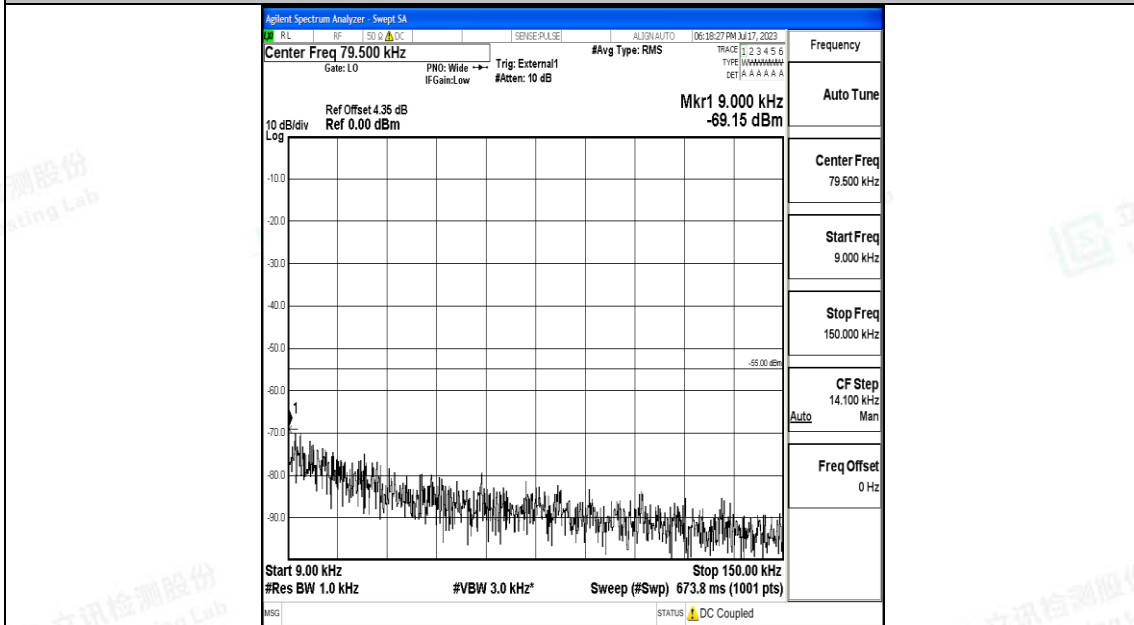

Band38_10MHz_QPSK_38000_1RB#0_30~1000_30~1000

Band38_10MHz_QPSK_38000_1RB#0_1000~20000_1000~20000

Band38_10MHz_QPSK_38000_1RB#0_20000~27000_20000~27000

Band38_10MHz_16QAM_38000_1RB#0_0.009~0.15_0.009~0.15