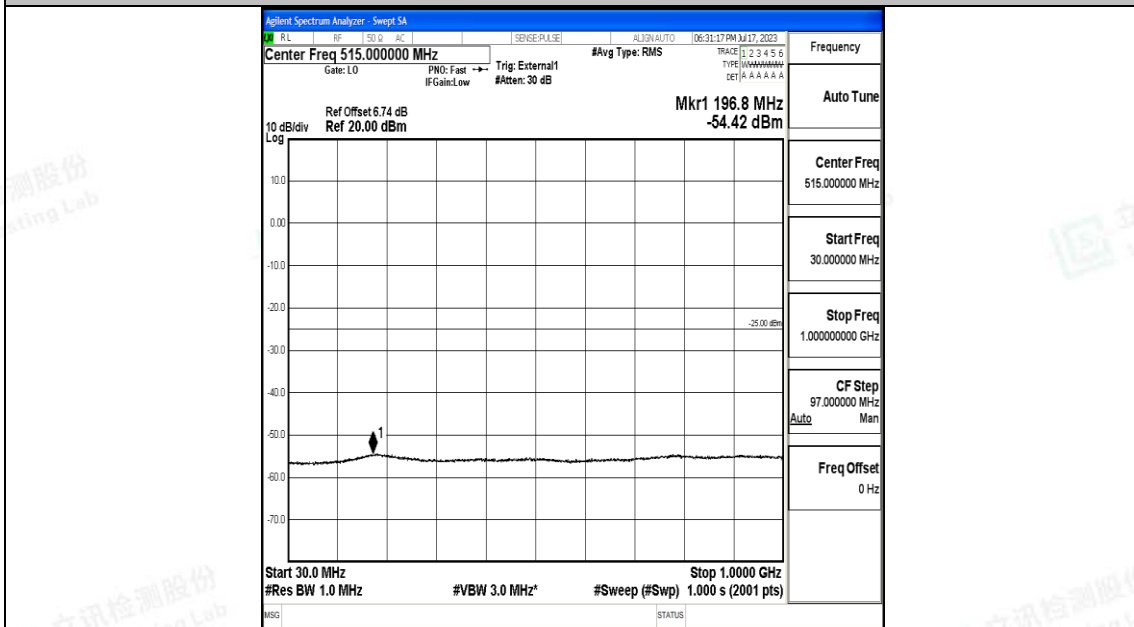

Band38_15MHz_QPSK_37825_1RB#0_1000~20000_1000~20000

Band38_15MHz_QPSK_37825_1RB#0_2000~27000_2000~27000

Band38_15MHz_16QAM_37825_1RB#0_0.009~0.15_0.009~0.15

Band38_15MHz_16QAM_37825_1RB#0_0.15~30_0.15~30