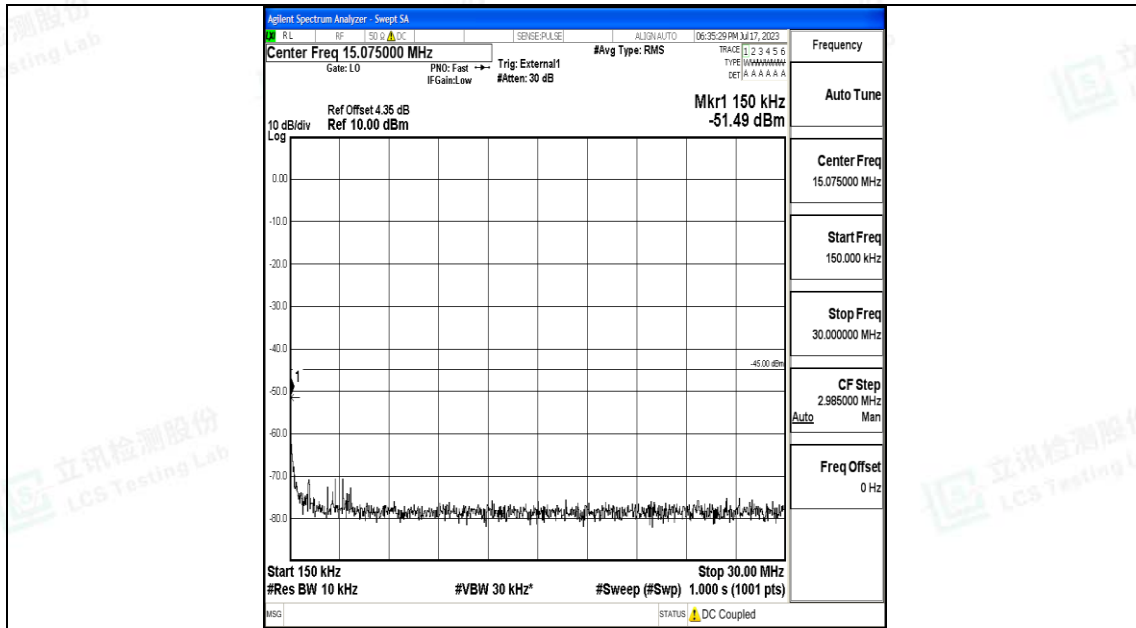

Band38_15MHz_16QAM_38000_1RB#0_30~1000_30~1000

Band38_15MHz_16QAM_38000_1RB#0_1000~20000_1000~20000

Band38_15MHz_16QAM_38000_1RB#0_20000~27000_20000~27000

Band38_15MHz_QPSK_38175_1RB#0_0.009~0.15_0.009~0.15