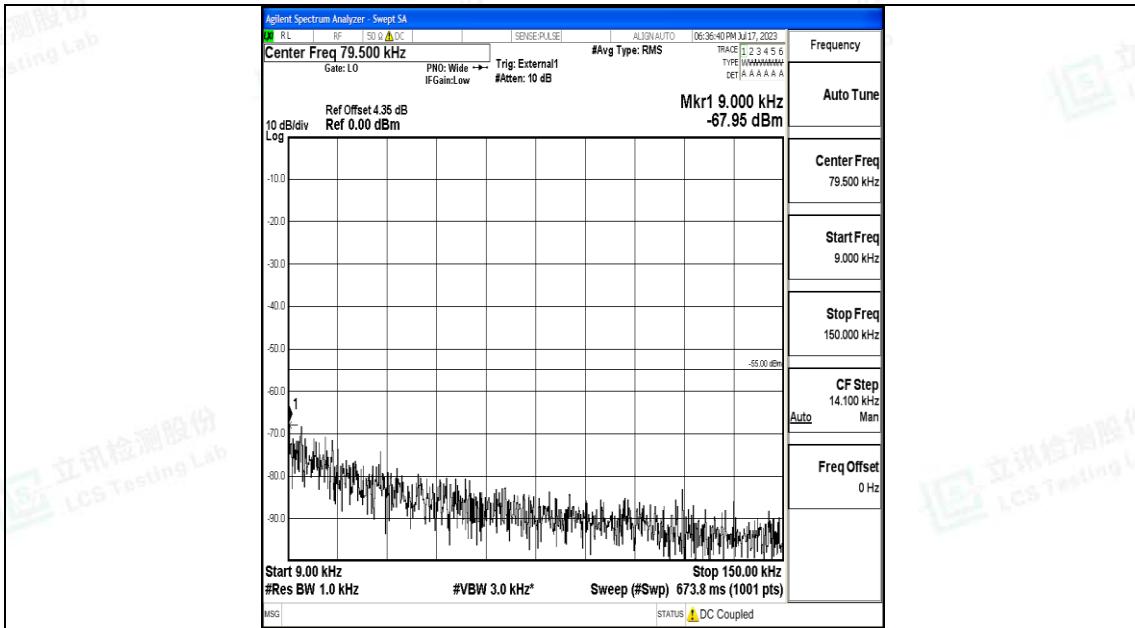

Band38_15MHz_16QAM_38175_1RB#0_0.009~0.15_0.009~0.15