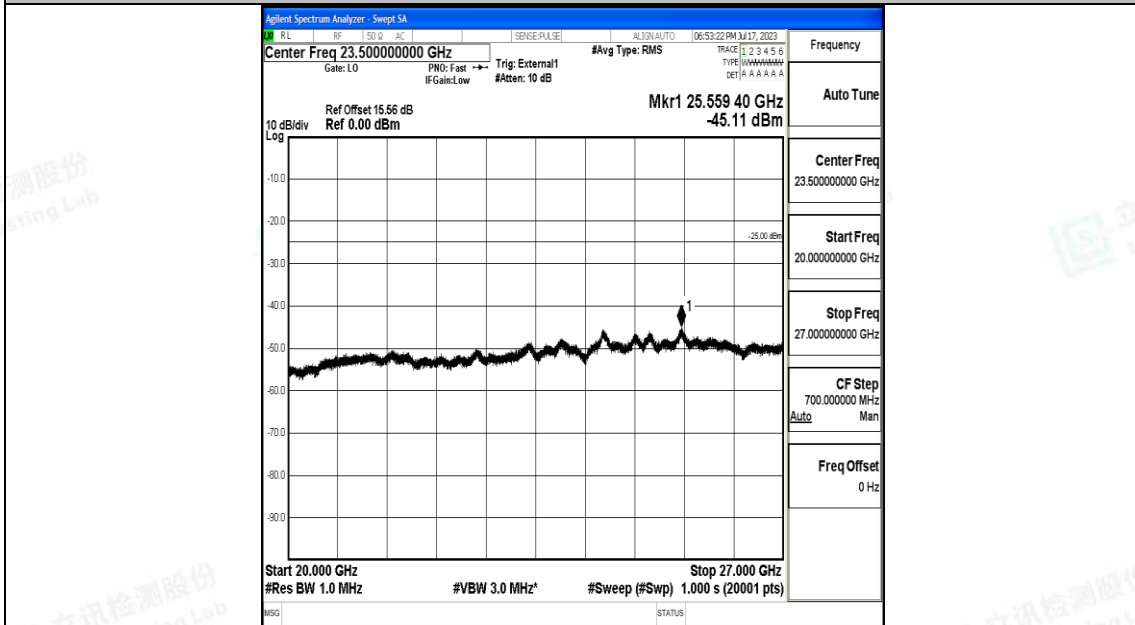

Band38_20MHz_16QAM_38150_1RB#0_0.15~30_0.15~30

Band38_20MHz_16QAM_38150_1RB#0_30~1000_30~1000

Band38_20MHz_16QAM_38150_1RB#0_1000~20000_1000~20000

Band38_15MHz_16QAM_37825_1RB#0_20000~27000_20000~27000

Band38_20MHz_16QAM_38150_1RB#0_20000~27000_20000~27000