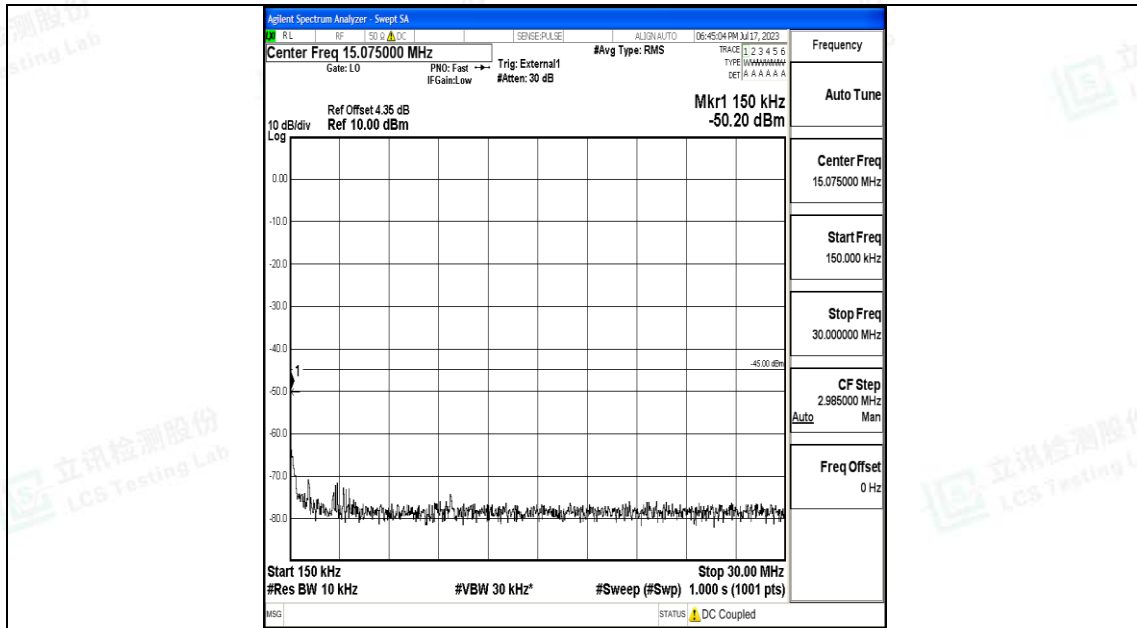

Band38_15MHz_16QAM_38175_1RB#0_1000~20000_1000~20000

Band38_15MHz_16QAM_38175_1RB#0_20000~27000_20000~27000

Band38_20MHz_QPSK_37850_1RB#0_0.009~0.15_0.009~0.15

Band38_20MHz_QPSK_37850_1RB#0_0.15~30_0.15~30