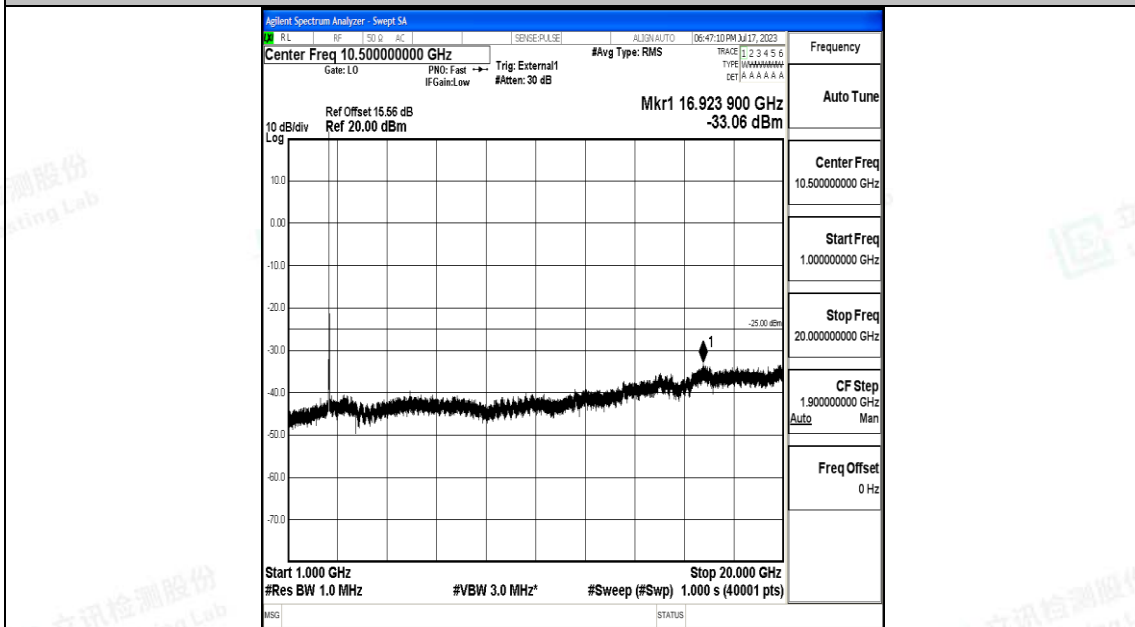

Band38_20MHz_16QAM_37850_1RB#0_30~1000_30~1000

Band38_20MHz_16QAM_37850_1RB#0_1000~20000_1000~20000