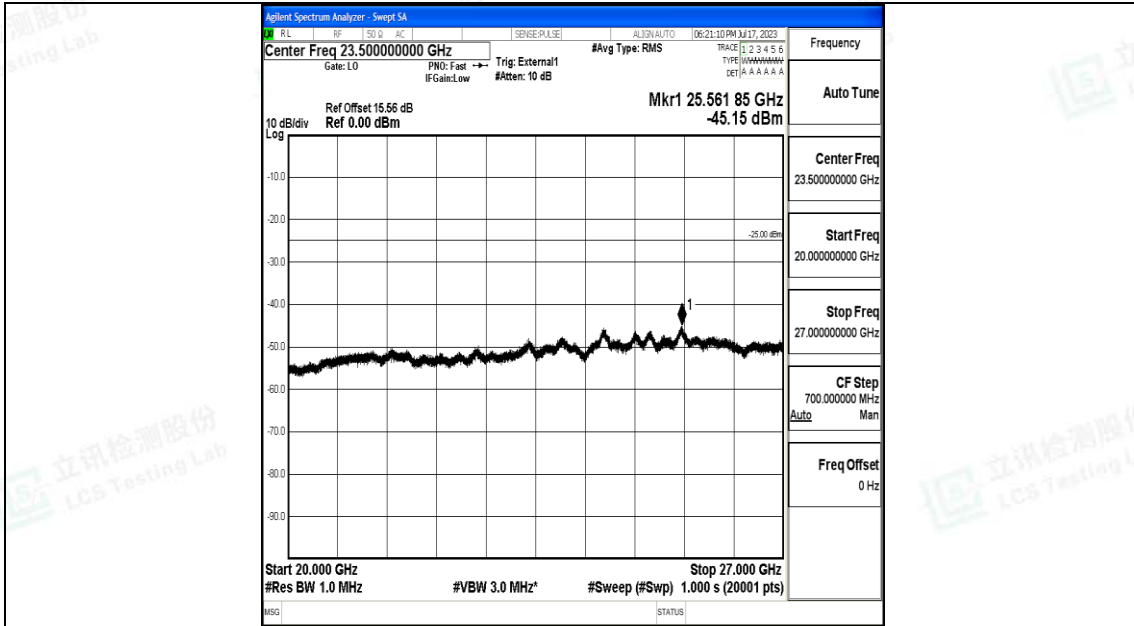

Band38_10MHz_QPSK_38200_1RB#0_0.15~30_0.15~30

Band38_10MHz_QPSK_38200_1RB#0_30~1000_30~1000

Band38_10MHz_QPSK_38200_1RB#0_1000~20000_1000~20000

Band38_10MHz_QPSK_38200_1RB#0_20000~27000_20000~27000

Band38_10MHz_16QAM_38200_1RB#0_0.009~0.15_0.009~0.15