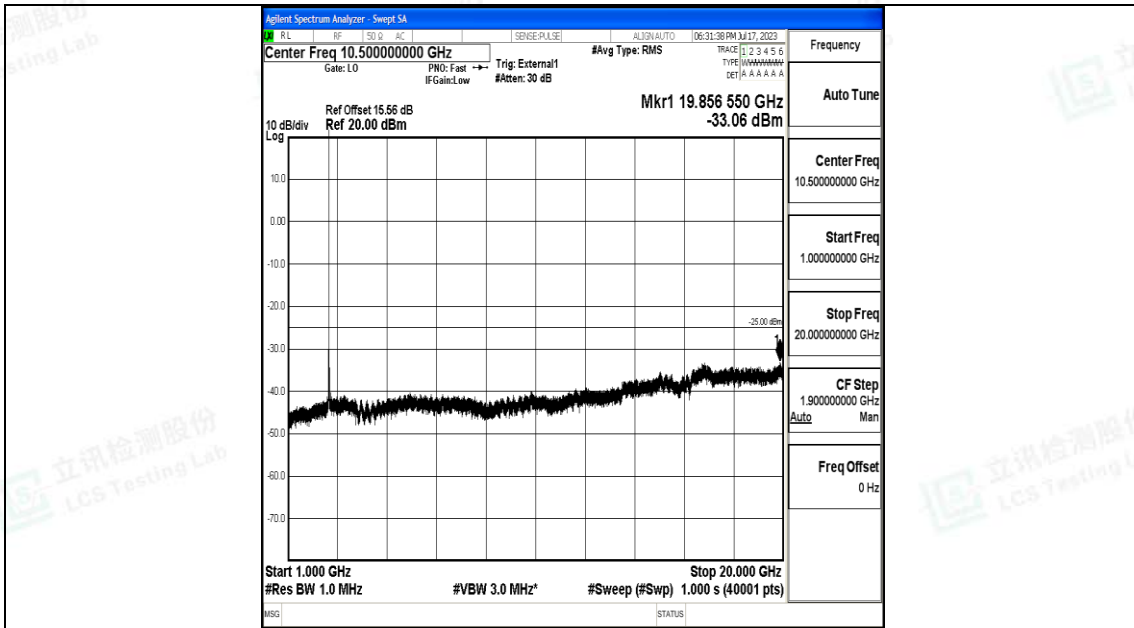

Band38_15MHz_16QAM_37825_1RB#0_30~1000_30~1000

Band38_15MHz_16QAM_37825_1RB#0_1000~20000_1000~20000