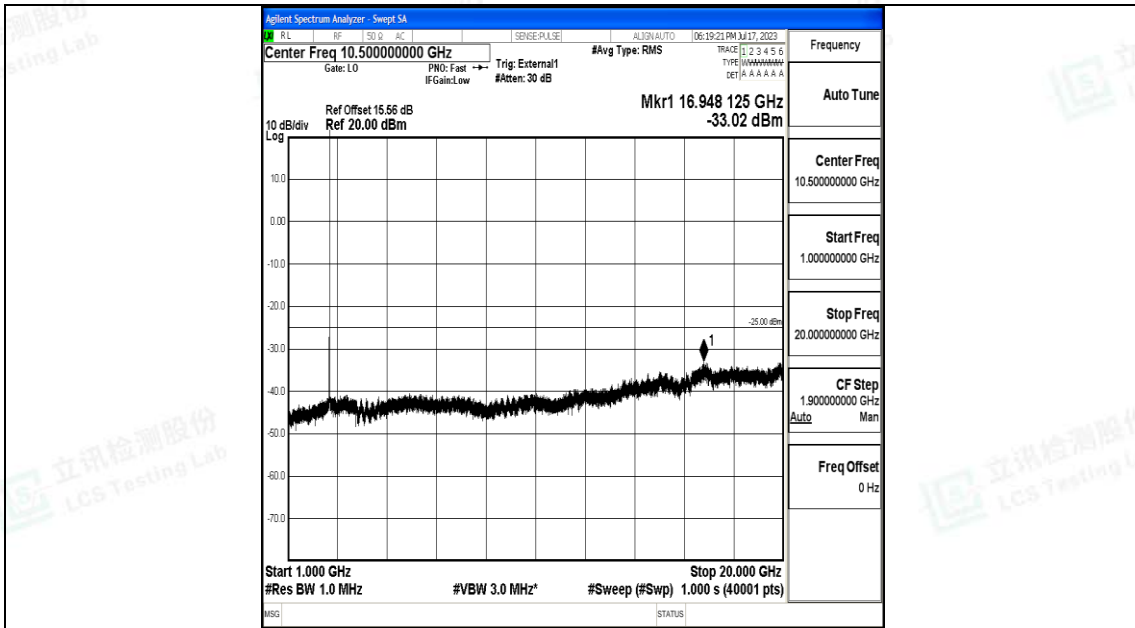

Band38_10MHz_16QAM_38000_1RB#0_30~1000_30~1000

Band38_10MHz_16QAM_38000_1RB#0_1000~20000_1000~20000