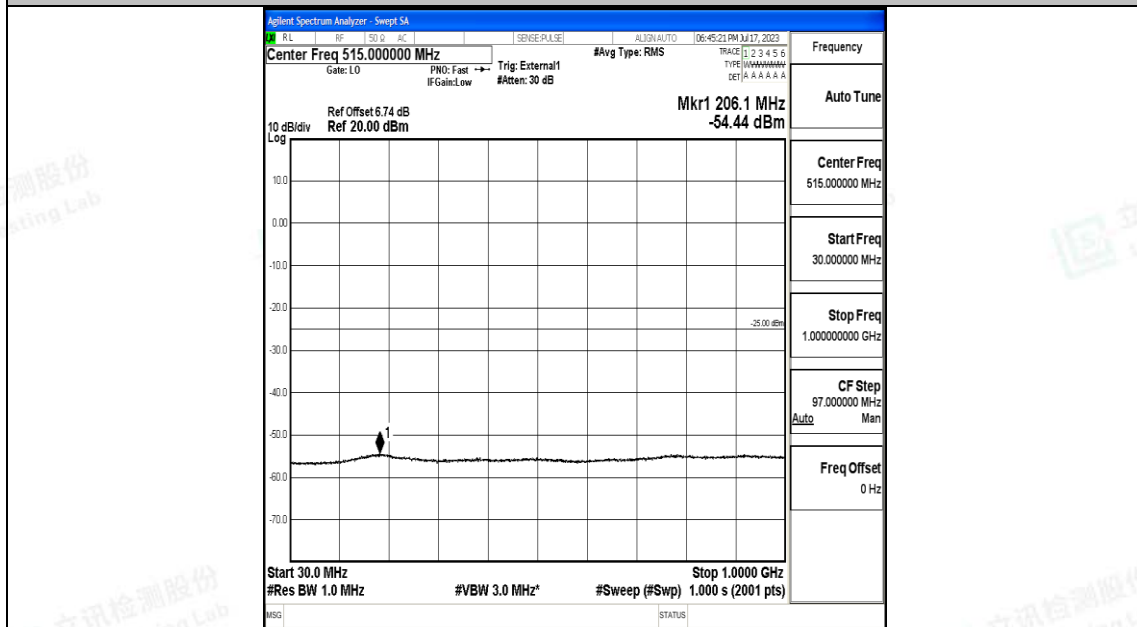

Band38_15MHz_16QAM_38175_1RB#0_1000~20000_1000~20000

Band38_15MHz_16QAM_38175_1RB#0_20000~27000_20000~27000

Band38_20MHz_QPSK_37850_1RB#0_0.009~0.15_0.009~0.15

Band38_20MHz_QPSK_37850_1RB#0_0.15~30_0.15~30