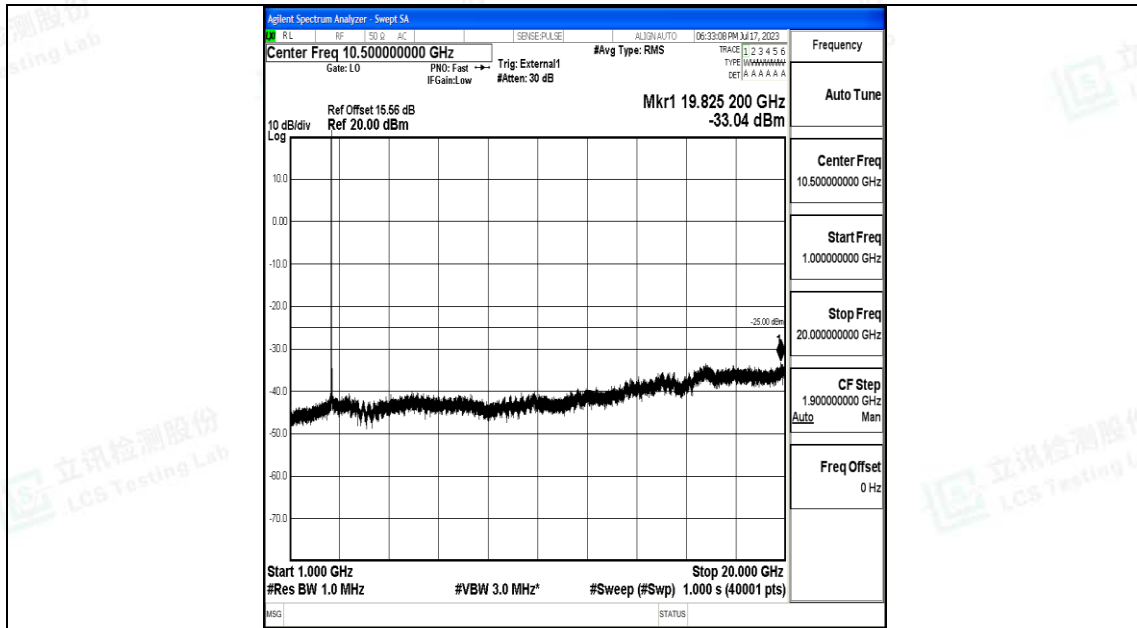

Band38_15MHz_16QAM_37825_1RB#0_30~1000_30~1000

Band38_15MHz_16QAM_37825_1RB#0_1000~20000_1000~20000

Band38_15MHz_QPSK_38000_1RB#0_0.009~0.15_0.009~0.15

Band38_15MHz_QPSK_38000_1RB#0_0.15~30_0.15~30

Band38_15MHz_QPSK_38000_1RB#0_30~1000_30~1000