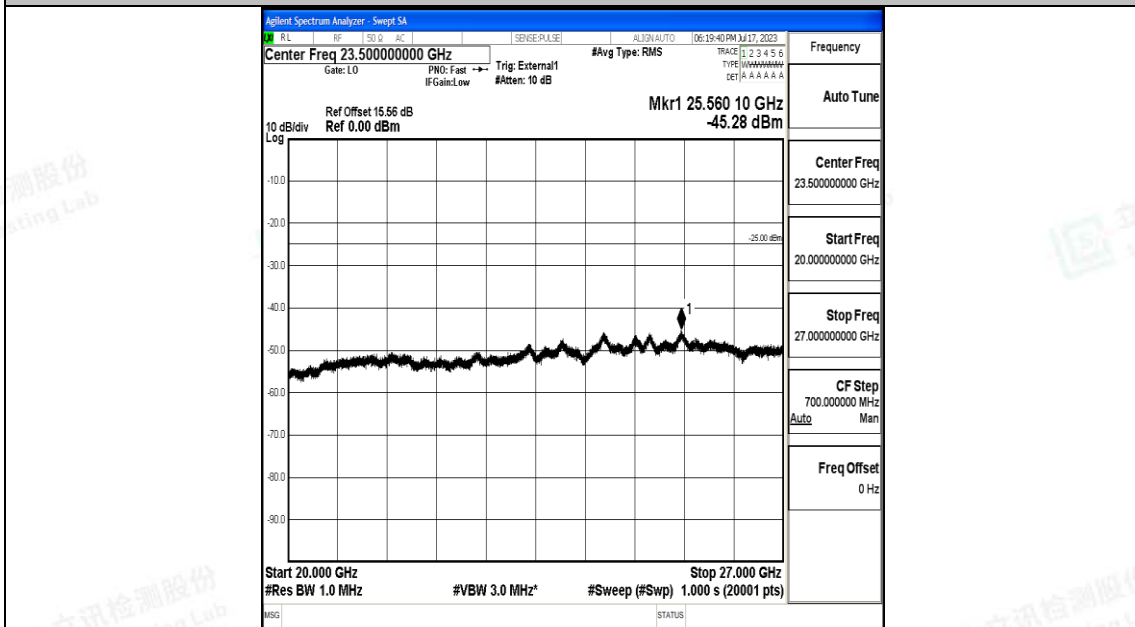

Band38_10MHz_16QAM_38000_1RB#0_0.15~30_0.15~30

Band38_10MHz_16QAM_38000_1RB#0_30~1000_30~1000

Band38_10MHz_16QAM_38000_1RB#0_1000~20000_1000~20000

Band38_10MHz_16QAM_38000_1RB#0_20000~27000_20000~27000

Band38_10MHz_QPSK_38200_1RB#0_0.009~0.15_0.009~0.15