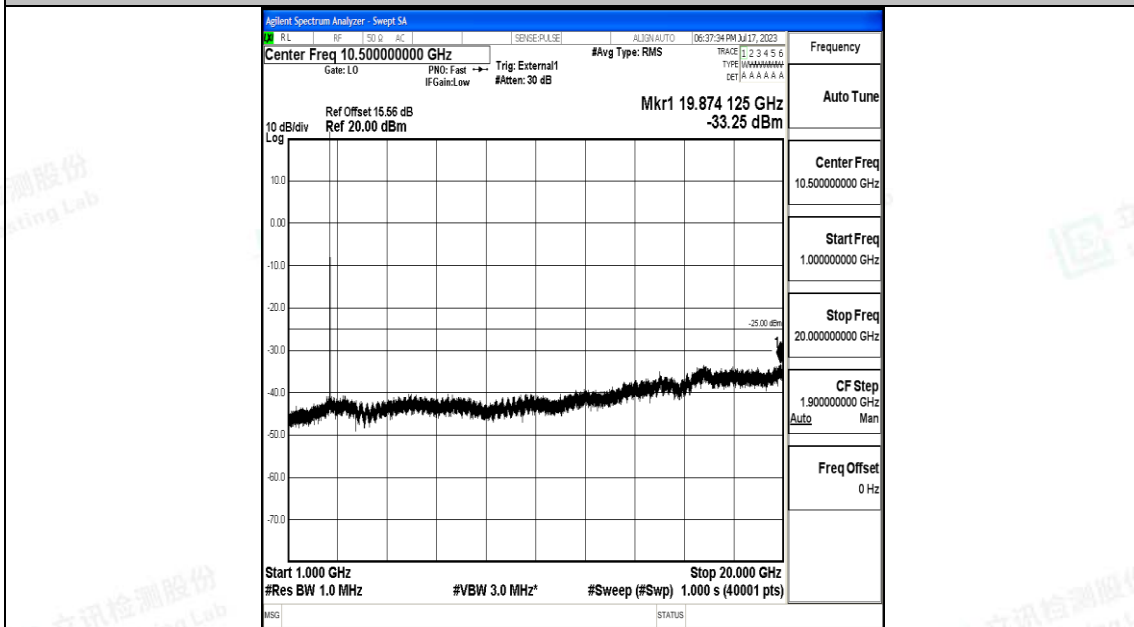

Band38_15MHz_QPSK_38175_1RB#0_0.15~30_0.15~30

Band38_15MHz_QPSK_38175_1RB#0_30~1000_30~1000

Band38_15MHz_16QAM_38175_1RB#0_0.009~0.15_0.009~0.15

Band38_15MHz_16QAM_38175_1RB#0_0.15~30_0.15~30

Band38_15MHz_16QAM_38175_1RB#0_30~1000_30~1000