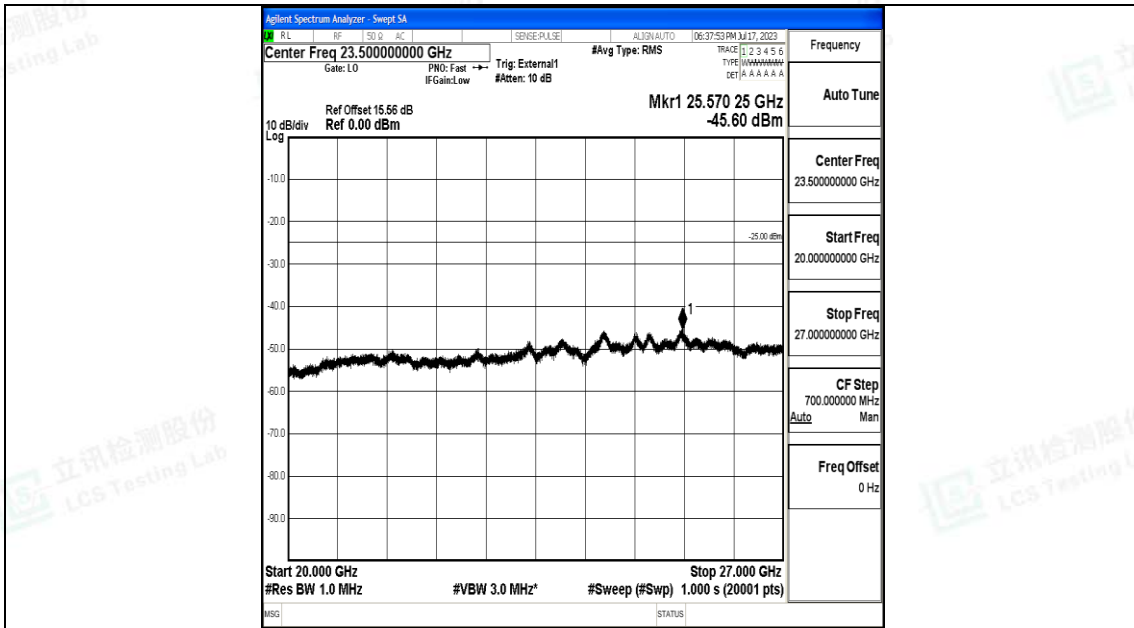

Band38_15MHz_16QAM_38175_1RB#0_1000~20000_1000~20000

Band38_15MHz_16QAM_38175_1RB#0_20000~27000_20000~27000