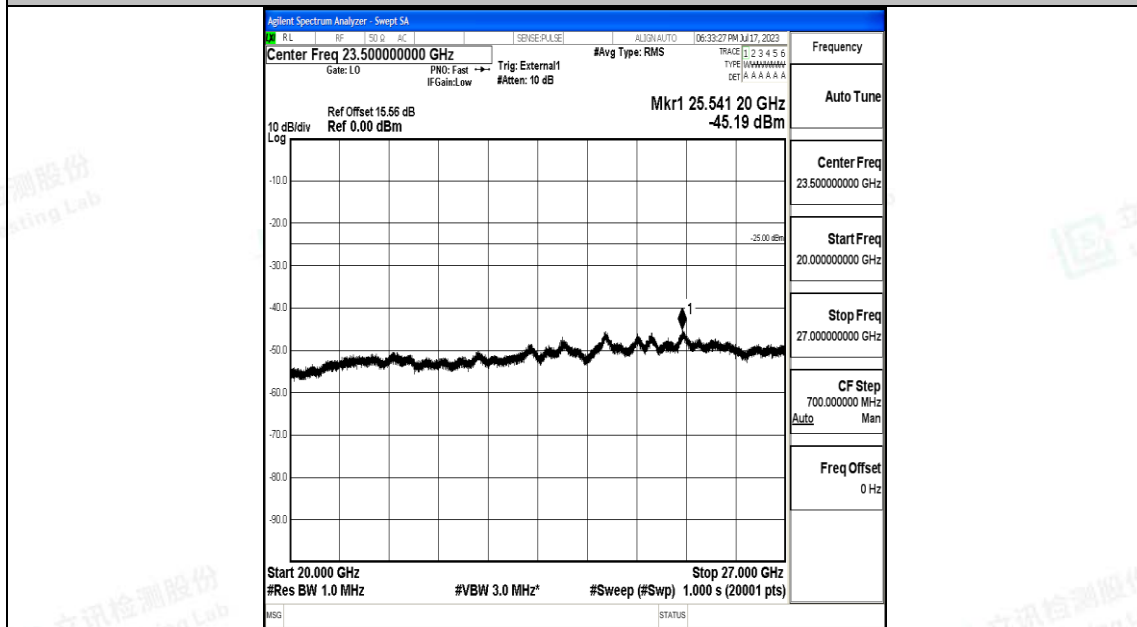

Band38_15MHz_QPSK_38000_1RB#0_1000~20000_1000~20000

Band38_15MHz_QPSK_38000_1RB#0_20000~27000_20000~27000