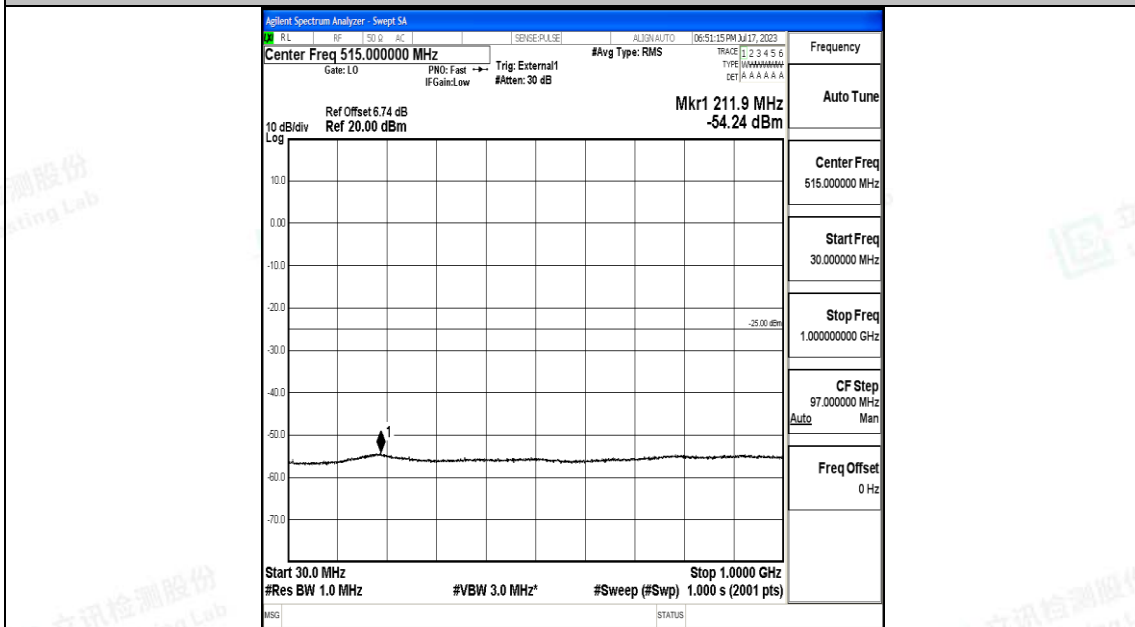

Band38_20MHz_QPSK_38150_1RB#0_0.15~30_0.15~30

Band38_20MHz_QPSK_38150_1RB#0_30~1000_30~1000