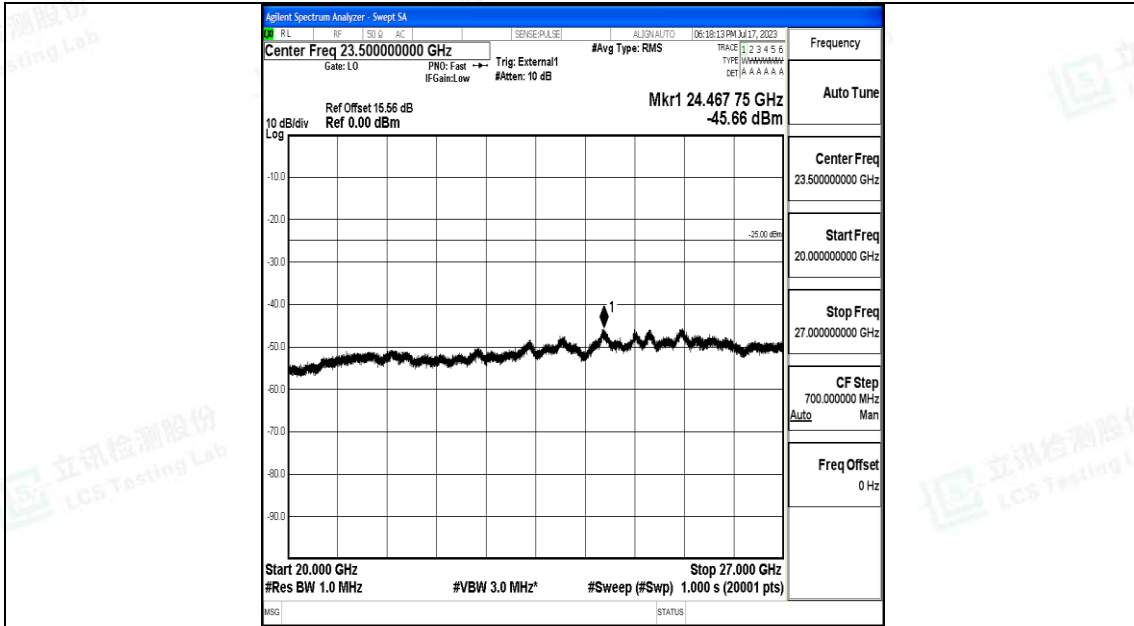

Band38_10MHz_QPSK_38000_1RB#0_30~1000_30~1000

Band38_10MHz_QPSK_38000_1RB#0_1000~20000_1000~20000

Band38_10MHz_QPSK_38000_1RB#0_20000~27000_20000~27000

Band38_10MHz_16QAM_38000_1RB#0_0.009~0.15_0.009~0.15