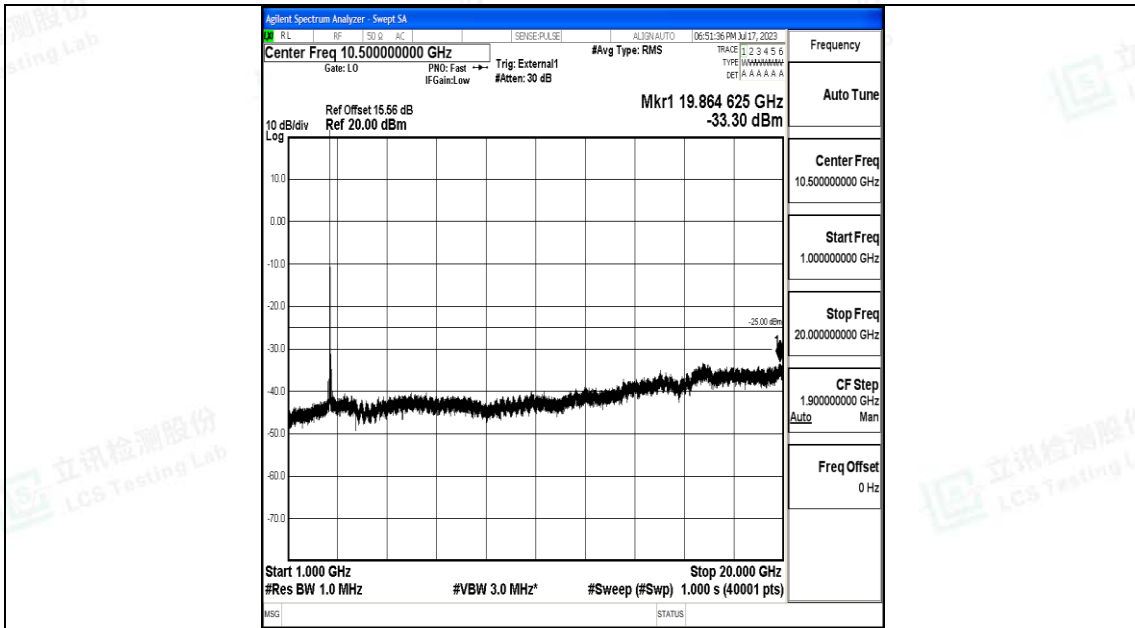

Band38_20MHz_QPSK_38150_1RB#0_30~1000_30~1000

Band38_20MHz_QPSK_38150_1RB#0_1000~20000_1000~20000