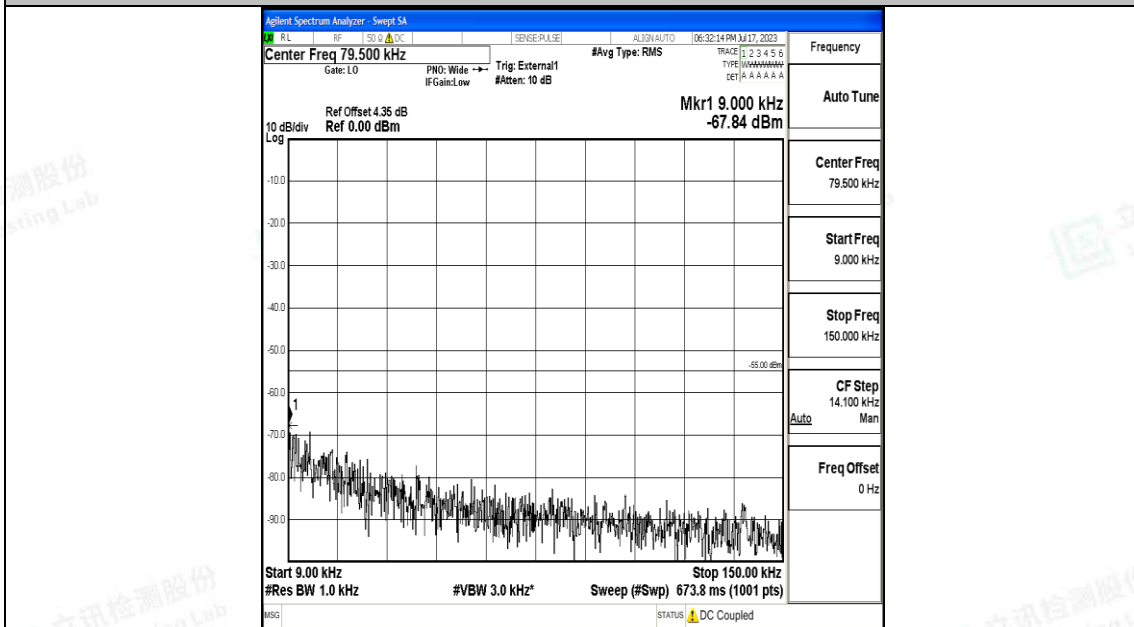

Band38_15MHz_16QAM_37825_1RB#0_1000~20000_1000~20000

Band38_15MHz_QPSK_38000_1RB#0_0.009~0.15_0.009~0.15