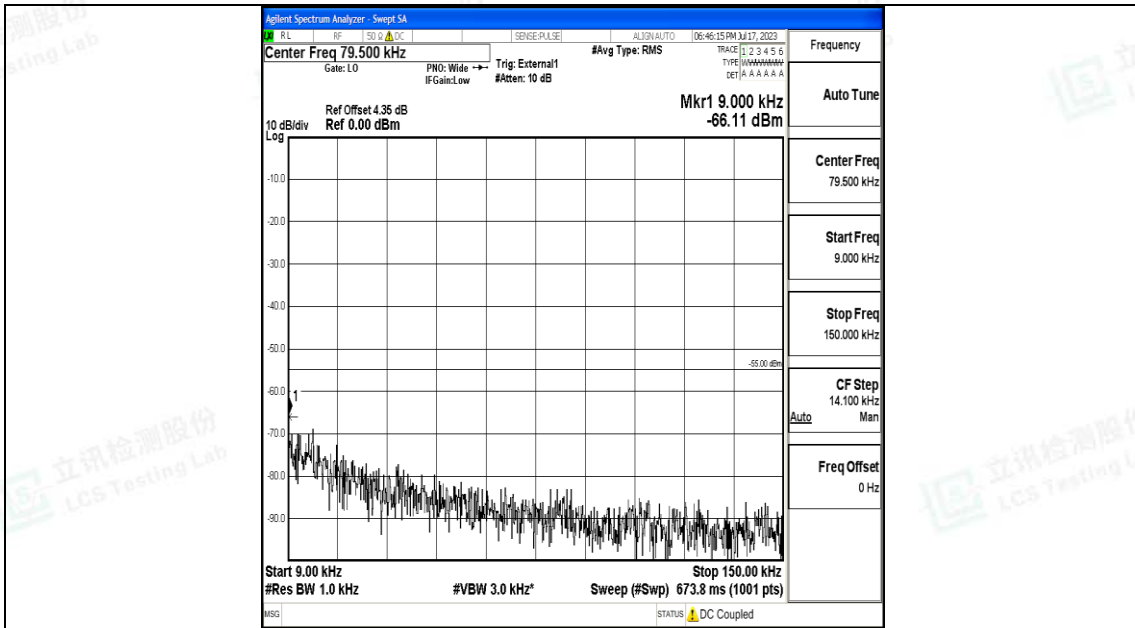

Band38_20MHz_QPSK_37850_1RB#0_30~1000_30~1000

Band38_20MHz_QPSK_37850_1RB#0_1000~20000_1000~20000

Band38_20MHz_QPSK_37850_1RB#0_20000~27000_20000~27000

Band38_20MHz_16QAM_37850_1RB#0_0.009~0.15_0.009~0.15