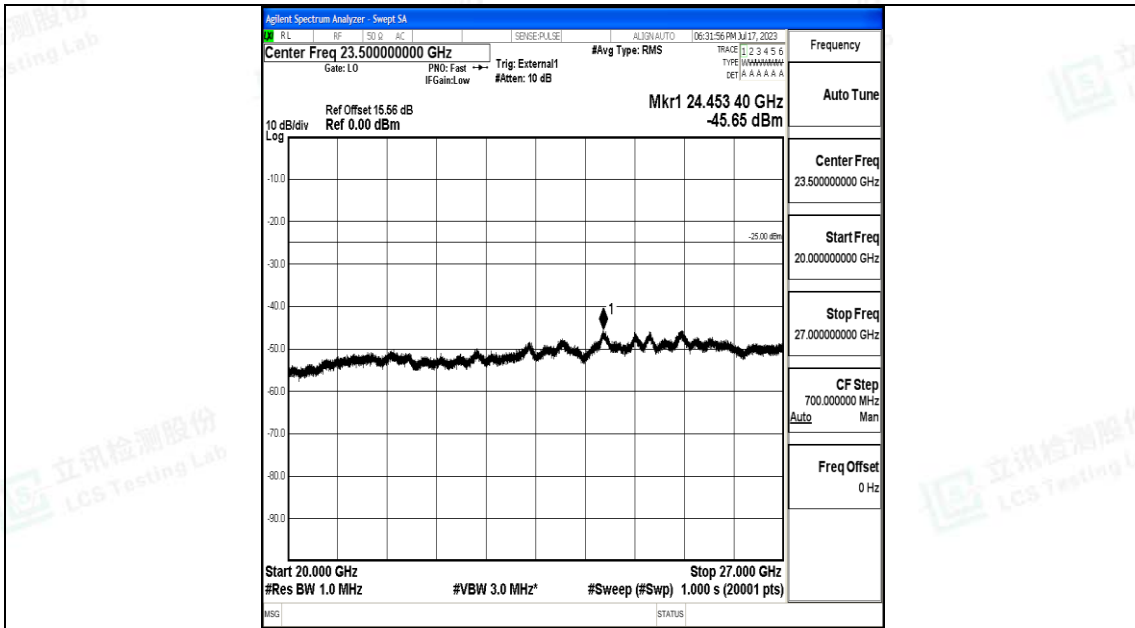

Band38_20MHz_16QAM_38150_1RB#0_0.15~30_0.15~30

Band38_20MHz_16QAM_38150_1RB#0_30~1000_30~1000

Band38_20MHz_16QAM_38150_1RB#0_1000~20000_1000~20000

Band38_15MHz_16QAM_37825_1RB#0_20000~27000_20000~27000

Band38_20MHz_16QAM_38150_1RB#0_20000~27000_20000~27000