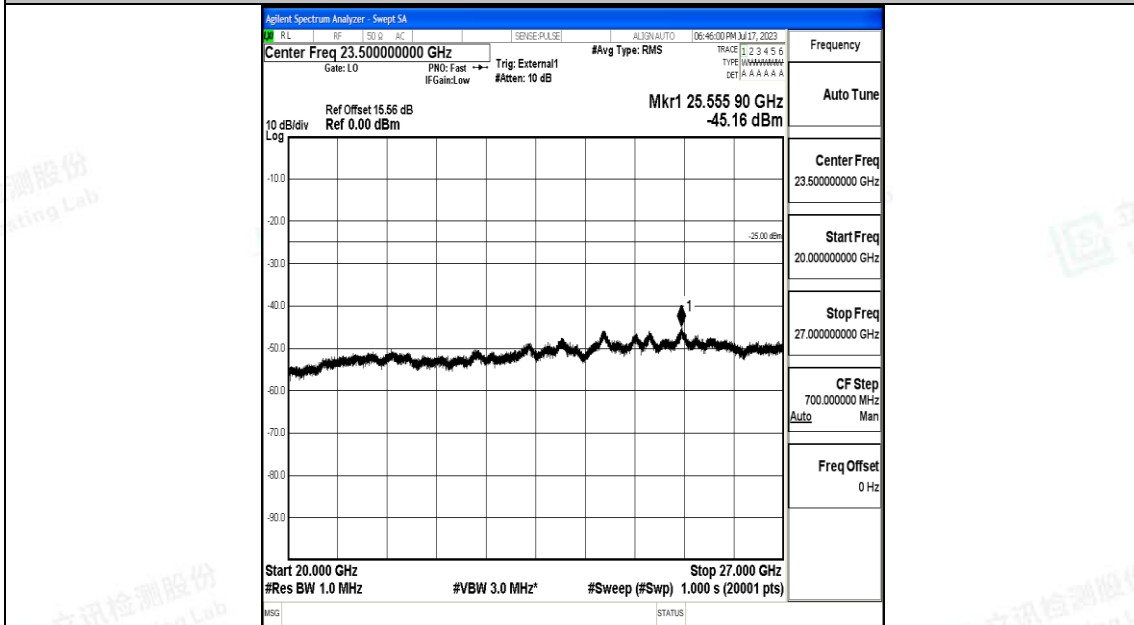

Band38_20MHz_QPSK_37850_1RB#0_1000~20000_1000~20000

Band38_20MHz_QPSK_37850_1RB#0_20000~27000_20000~27000