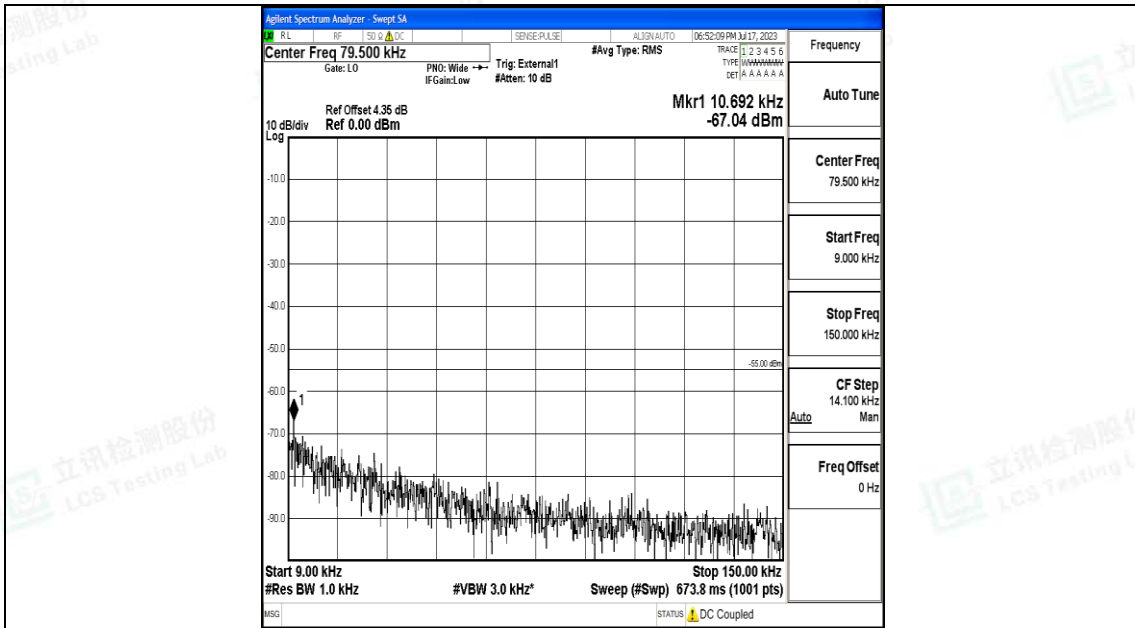

Band38_20MHz_QPSK_38150_1RB#0_0.15~30_0.15~30

Band38_20MHz_QPSK_38150_1RB#0_30~1000_30~1000

Band38_20MHz_QPSK_38150_1RB#0_1000~20000_1000~20000

Band38_20MHz_QPSK_38150_1RB#0_20000~27000_20000~27000

Band38_20MHz_16QAM_38150_1RB#0_0.009~0.15_0.009~0.15