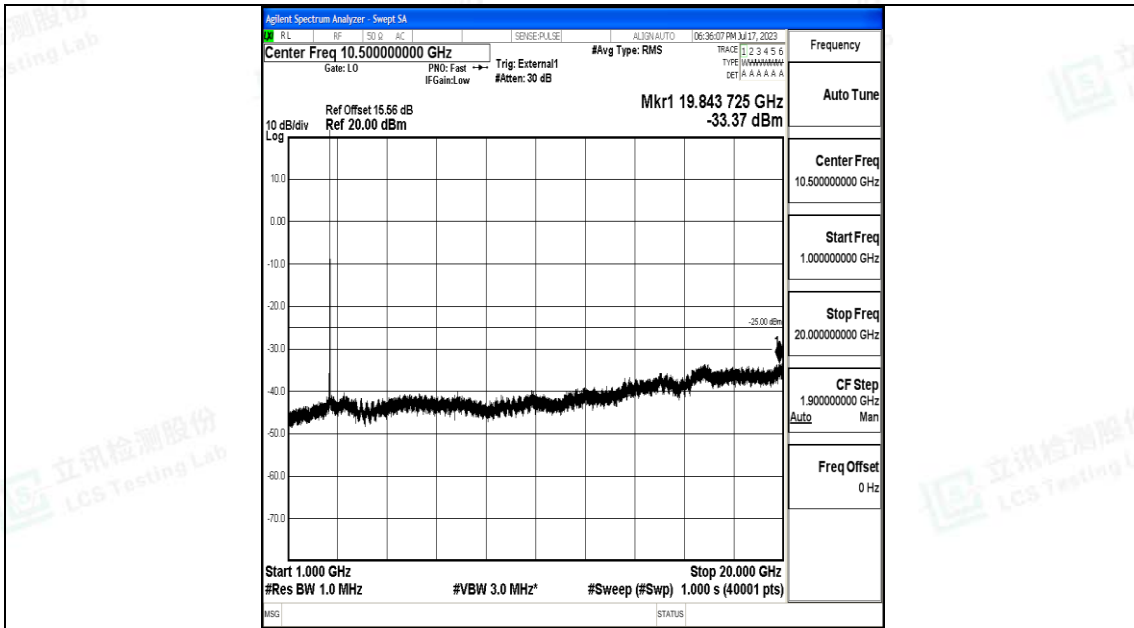

Band38_15MHz_QPSK_38175_1RB#0_30~1000_30~1000