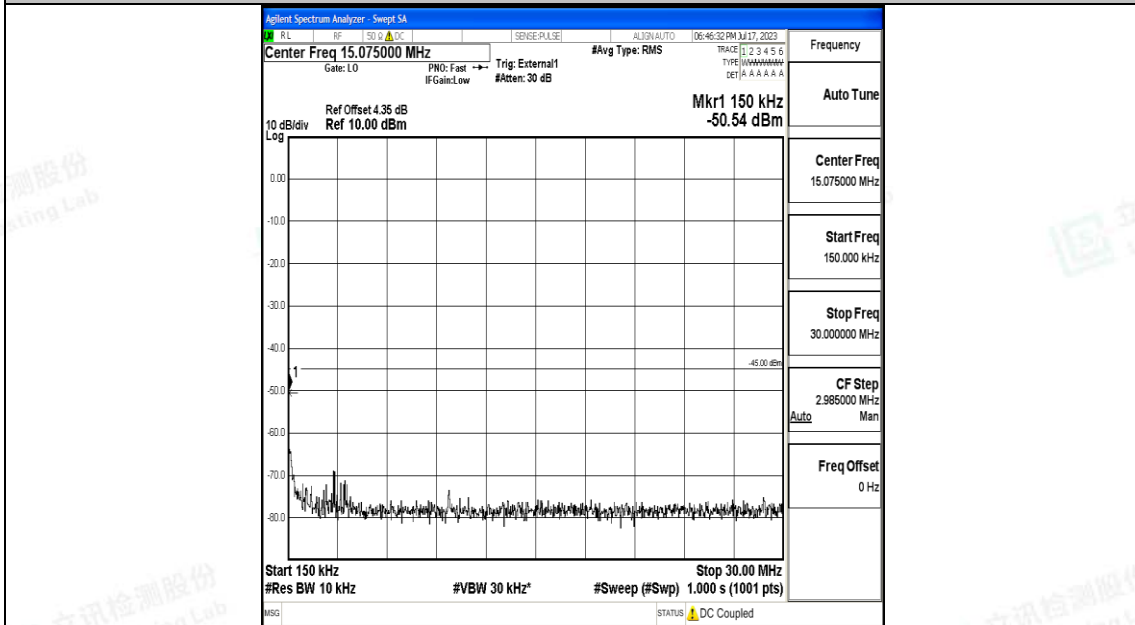

Band38_20MHz_QPSK_37850_1RB#0_30~1000_30~1000

Band38_20MHz_QPSK_37850_1RB#0_1000~20000_1000~20000

Band38_20MHz_QPSK_37850_1RB#0_20000~27000_20000~27000

Band38_20MHz_16QAM_37850_1RB#0_0.009~0.15_0.009~0.15