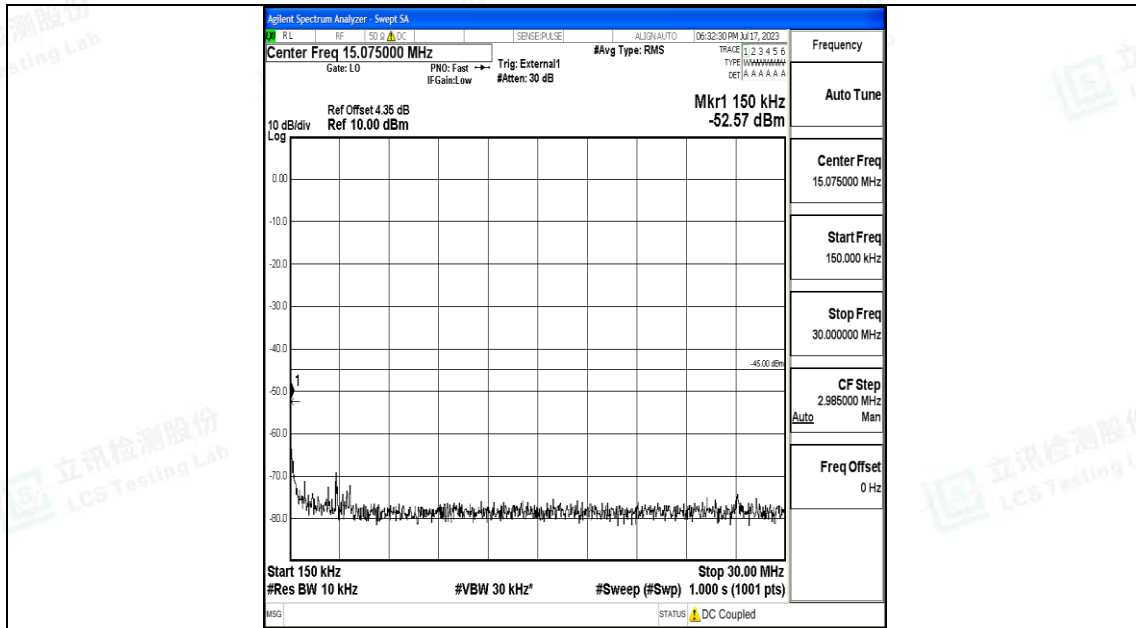

Band38_15MHz_16QAM_37825_1RB#0_30~1000_30~1000

Band38_15MHz_16QAM_37825_1RB#0_1000~20000_1000~20000

Band38_15MHz_QPSK_38000_1RB#0_0.009~0.15_0.009~0.15

Band38_15MHz_QPSK_38000_1RB#0_0.15~30_0.15~30

Band38_15MHz_QPSK_38000_1RB#0_30~1000_30~1000