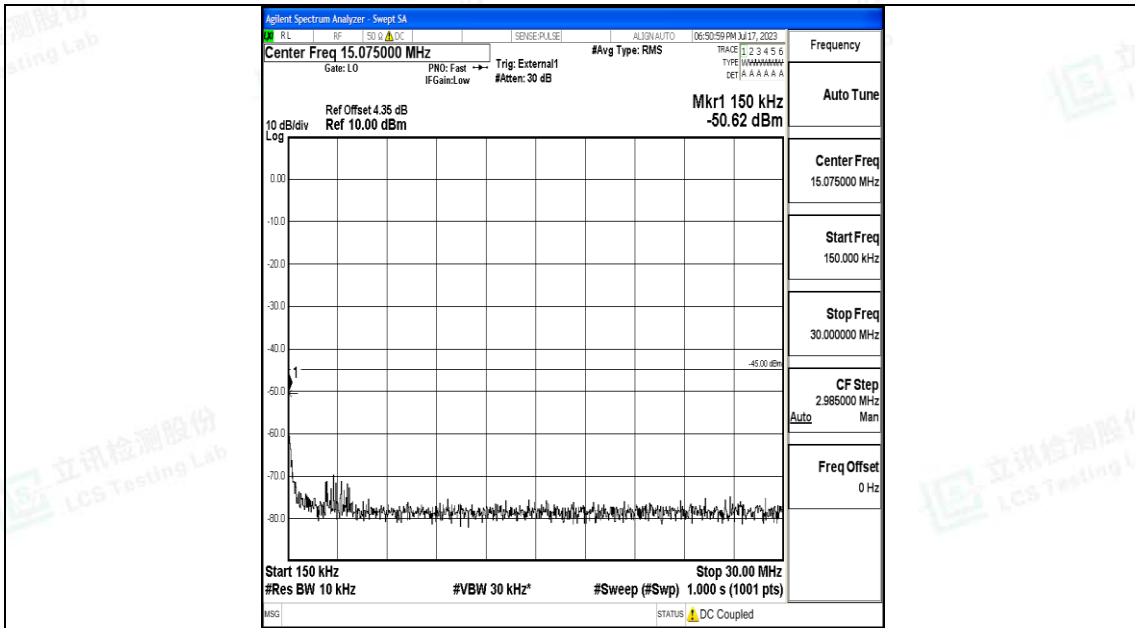

Band38_20MHz_16QAM_38000_1RB#0_0.15~30_0.15~30

Band38_20MHz_16QAM_38000_1RB#0_30~1000_30~1000

Band38_20MHz_16QAM_38000_1RB#0_1000~20000_1000~20000

Band38_20MHz_16QAM_38000_1RB#0_20000~27000_20000~27000

Band38_20MHz_QPSK_38150_1RB#0_0.009~0.15_0.009~0.15