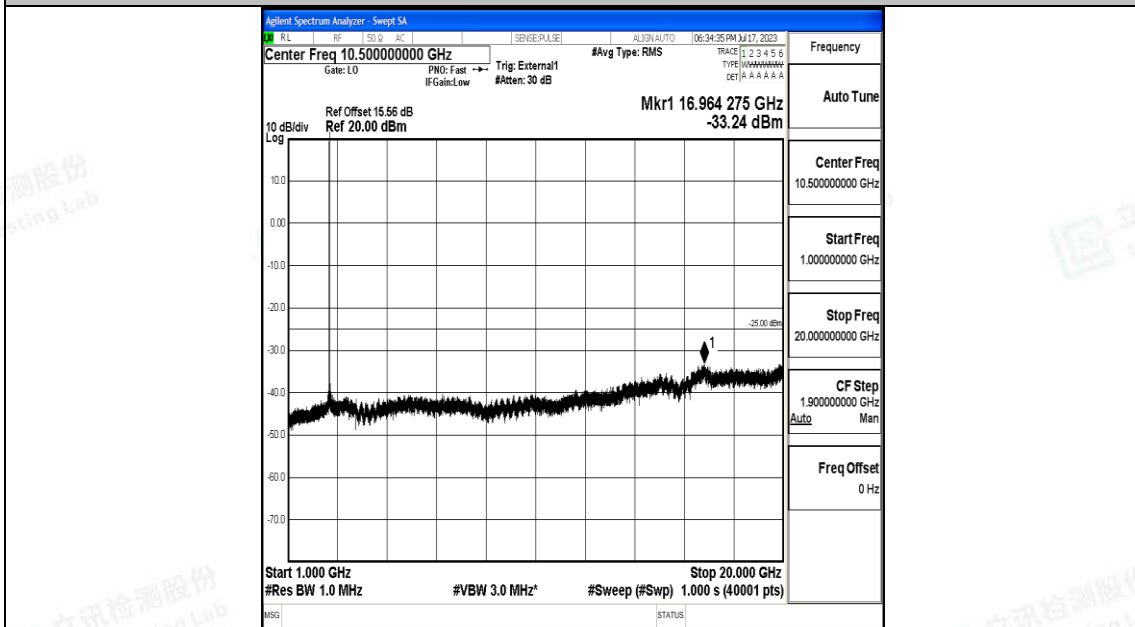

Band38_15MHz_16QAM_38000_1RB#0_30~1000_30~1000

Band38_15MHz_16QAM_38000_1RB#0_1000~20000_1000~20000