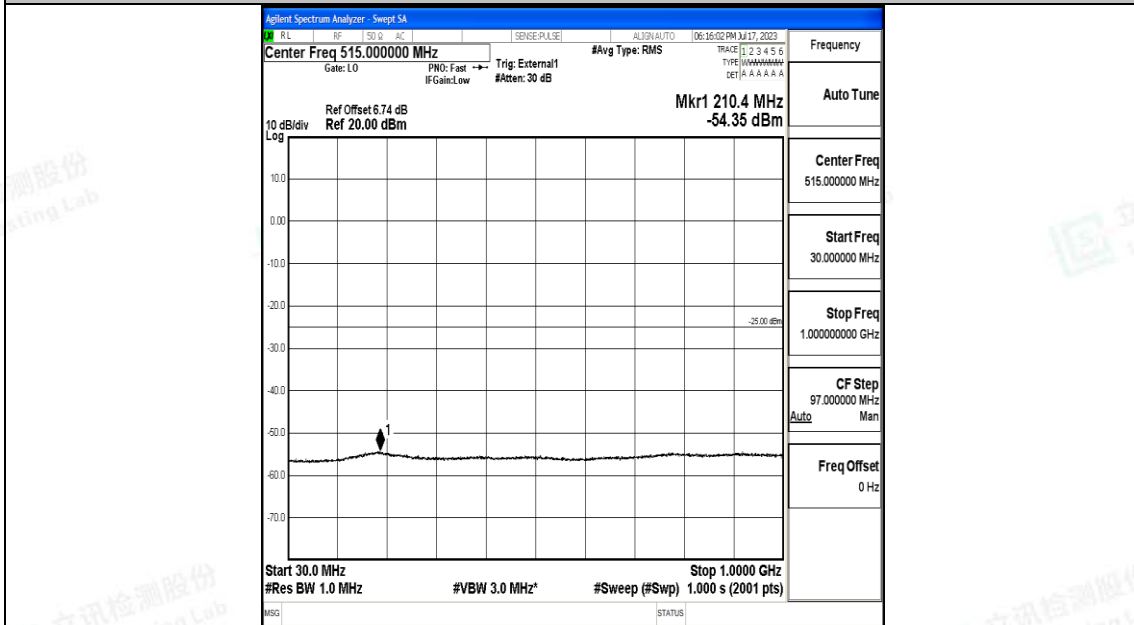

Band38_10MHz_16QAM_37800_1RB#0_30~1000_30~1000