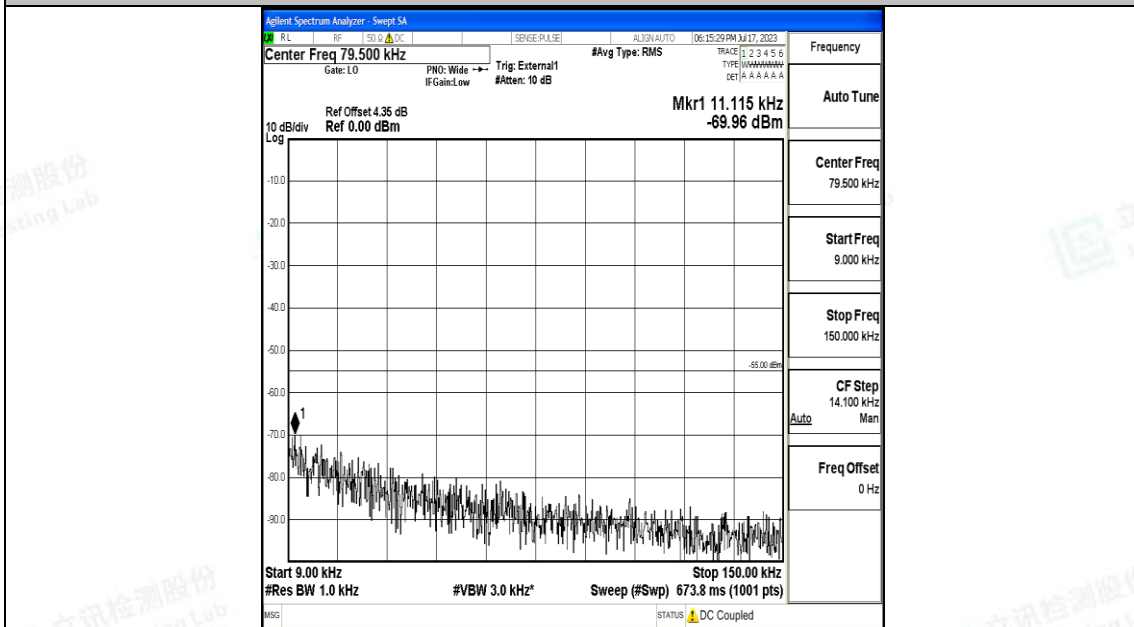

Band38_10MHz_QPSK_37800_1RB#0_0.15~30_0.15~30

Band38_10MHz_QPSK_37800_1RB#0_30~1000_30~1000

Band38_10MHz_QPSK_37800_1RB#0_1000~20000_1000~20000

Band38_10MHz_QPSK_37800_1RB#0_20000~27000_20000~27000

Band38_10MHz_16QAM_37800_1RB#0_0.009~0.15_0.009~0.15