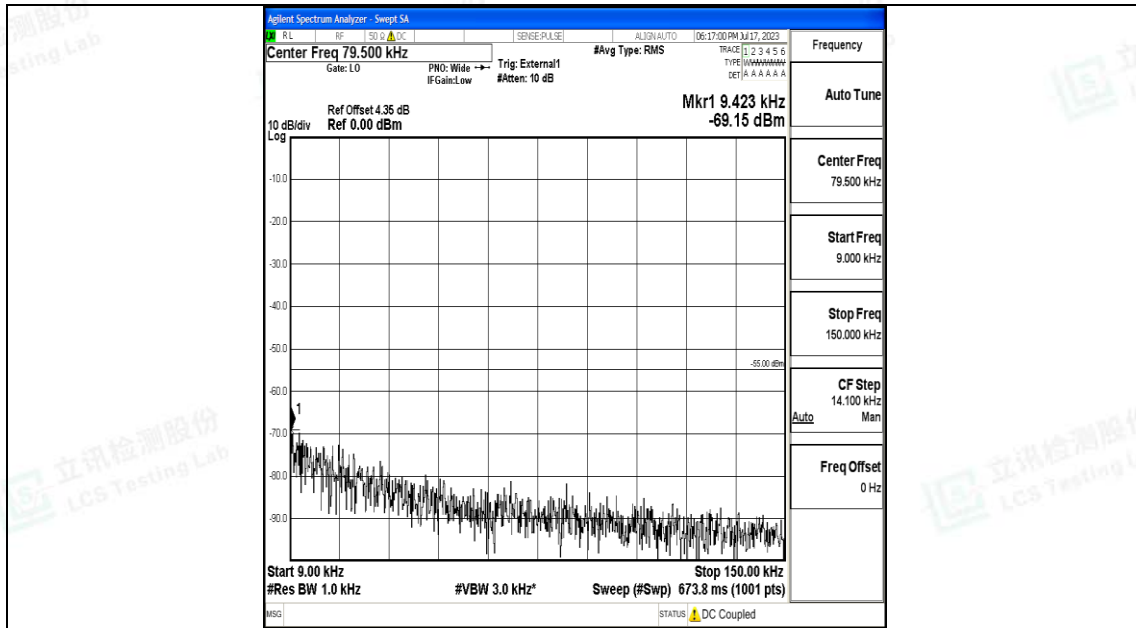

Band38_10MHz_16QAM_37800_1RB#0_0.15~30_0.15~30

Band38_10MHz_16QAM_37800_1RB#0_30~1000_30~1000

Band38_10MHz_16QAM_37800_1RB#0_1000~20000_1000~20000

Band38_10MHz_16QAM_37800_1RB#0_20000~27000_20000~27000

Band38_10MHz_QPSK_38000_1RB#0_0.009~0.15_0.009~0.15