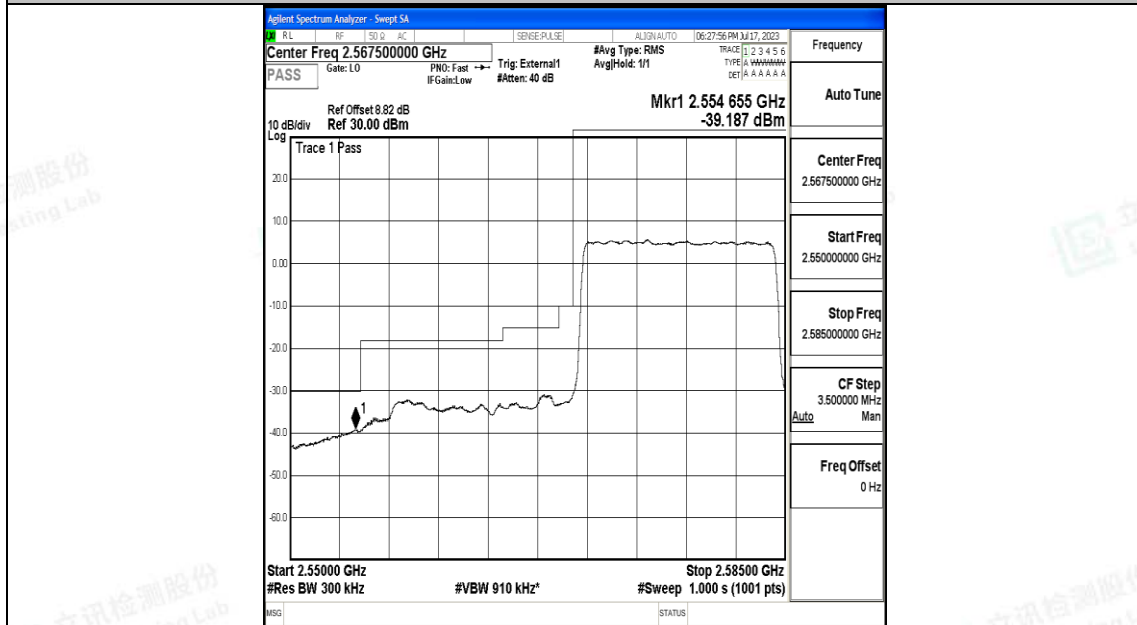

Test Graphs

Band38_5MHz_16QAM_37775_25RB#0

Band38_5MHz_QPSK_38225_25RB#0

Band38_5MHz_16QAM_38225_25RB#0

Band38_10MHz_QPSK_37800_50RB#0

Band38_10MHz_16QAM_37800_50RB#0

Band38_10MHz_QPSK_38200_50RB#0

Band38_10MHz_16QAM_38200_50RB#0