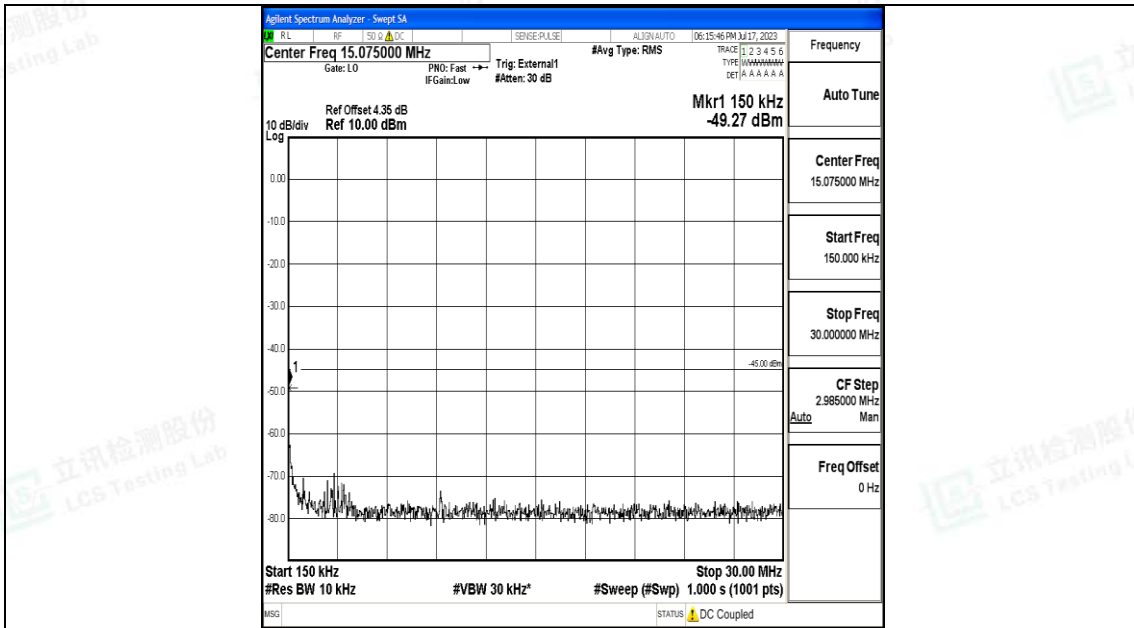

Band38_10MHz_QPSK_37800_1RB#0_0.15~30_0.15~30

Band38_10MHz_QPSK_37800_1RB#0_30~1000_30~1000

Band38_10MHz_QPSK_37800_1RB#0_1000~20000_1000~20000

Band38_10MHz_QPSK_37800_1RB#0_20000~27000_20000~27000

Band38_10MHz_16QAM_37800_1RB#0_0.009~0.15_0.009~0.15