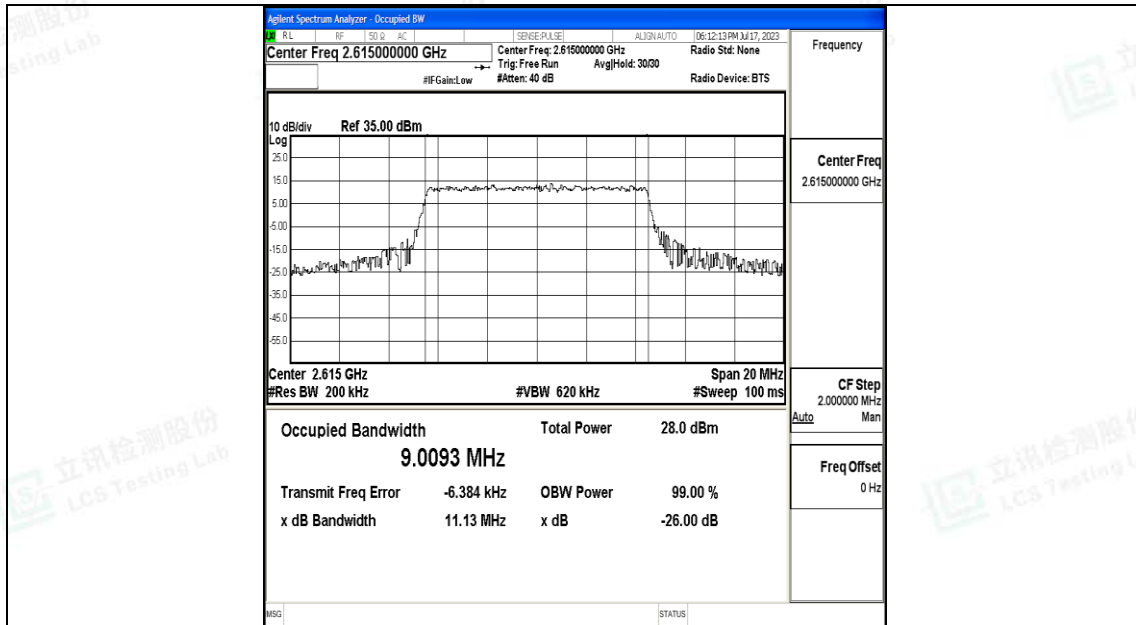

10MHz-38200

15MHz-37825