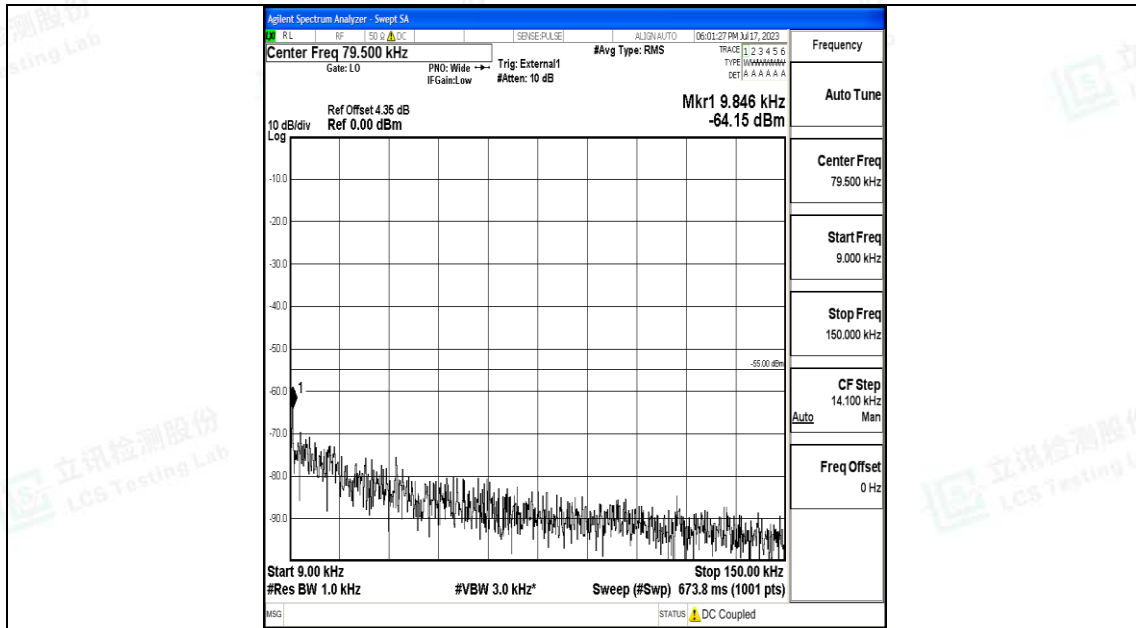

Band38_5MHz_QPSK_38000_1RB#0_0.009~0.15_0.009~0.15