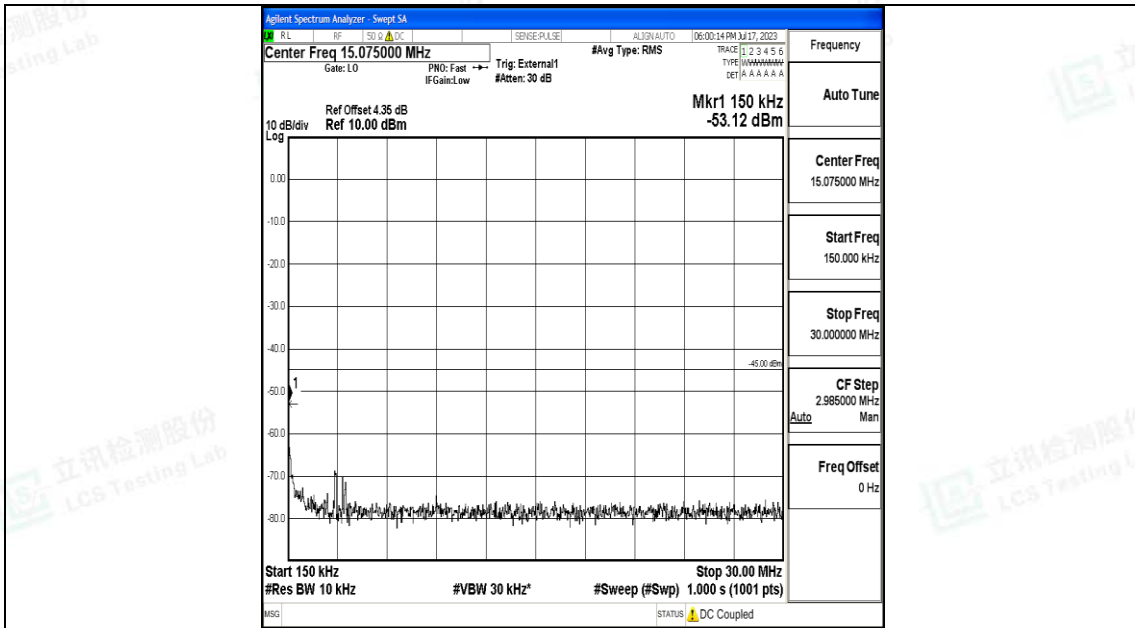

Band38_5MHz_16QAM_37775_1RB#0_0.15~30_0.15~30