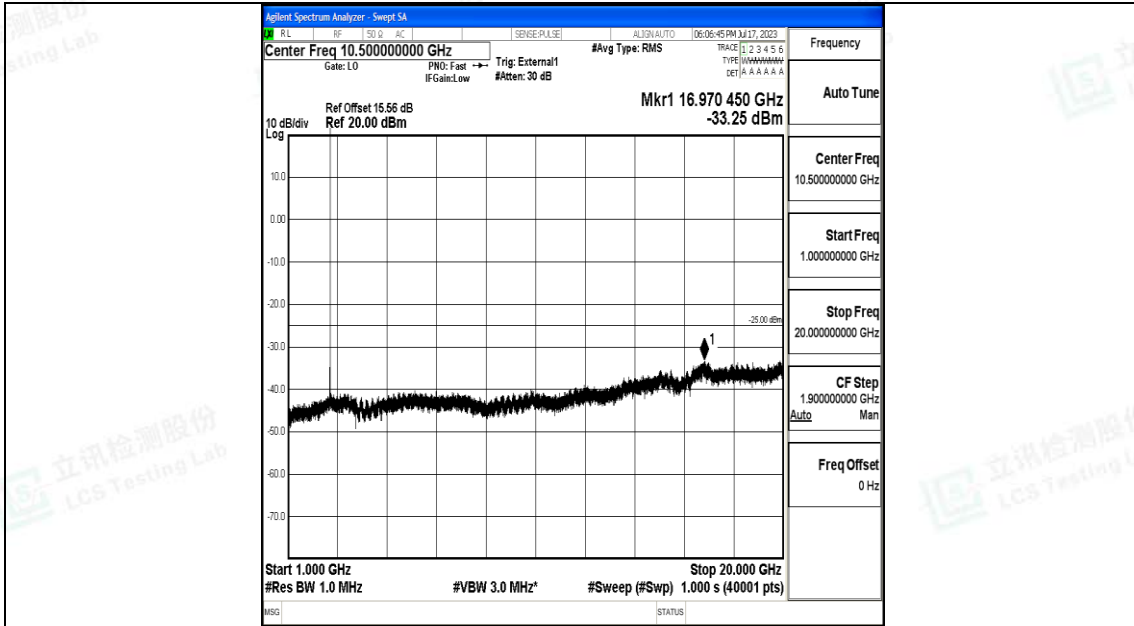

Band38_5MHz_16QAM_38225_1RB#0_1000~20000_1000~20000