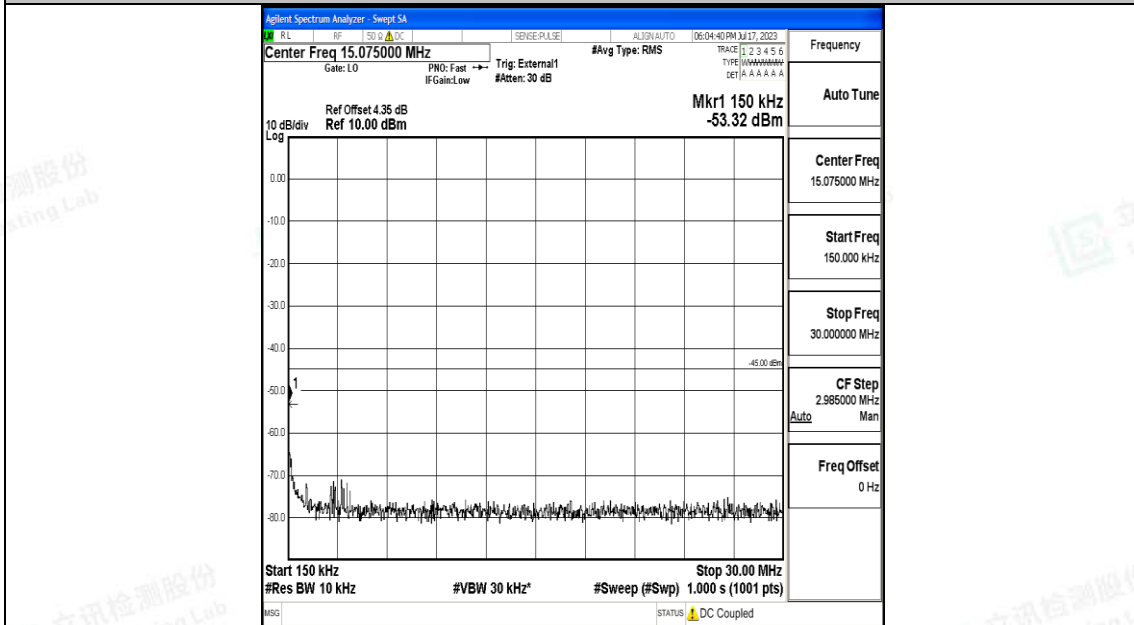

Band38_5MHz_16QAM_38000_1RB#0_30~1000_30~1000

Band38_5MHz_16QAM_38000_1RB#0_1000~20000_1000~20000

Band38_5MHz_16QAM_38000_1RB#0_20000~27000_20000~27000

Band38_5MHz_QPSK_38225_1RB#0_0.009~0.15_0.009~0.15

Band38_5MHz_QPSK_38225_1RB#0_0.15~30_0.15~30