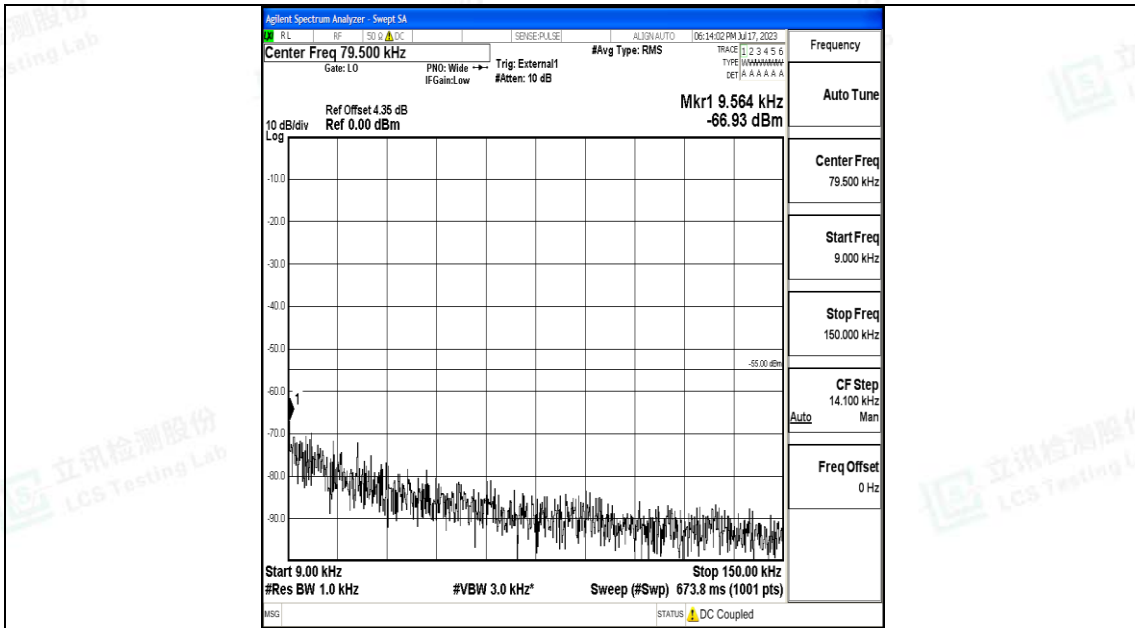

Band38_5MHz_16QAM_38225_1RB#0_30~1000_30~1000

Band38_5MHz_16QAM_38225_1RB#0_1000~20000_1000~20000

Band38_5MHz_16QAM_38225_1RB#0_20000~27000_20000~27000

Band38_10MHz_QPSK_37800_1RB#0_0.009~0.15_0.009~0.15