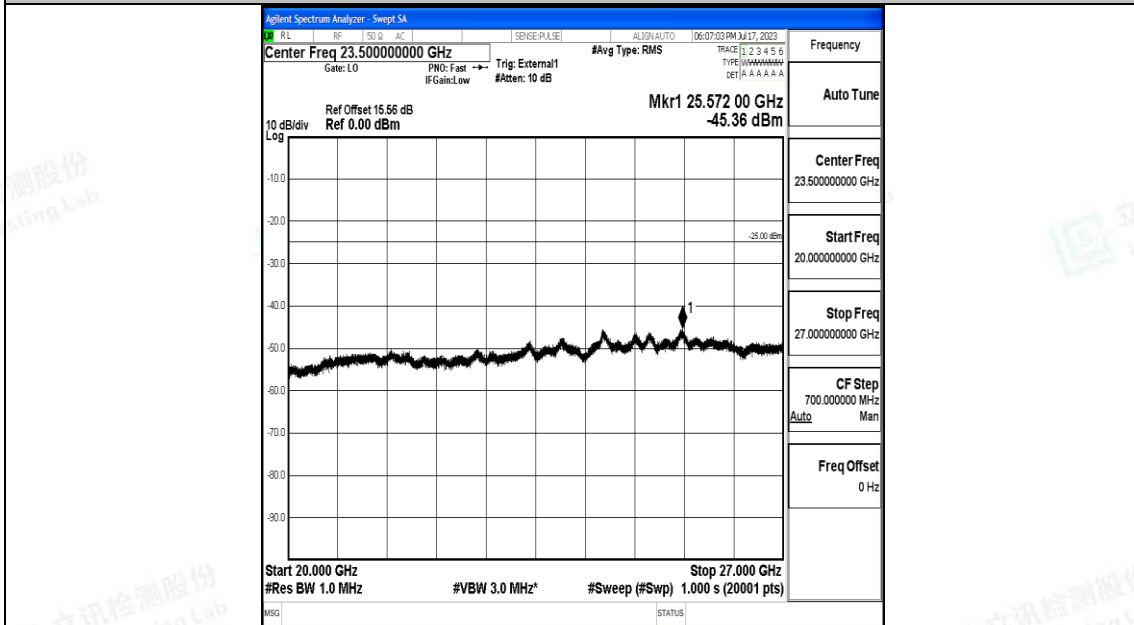

Band38_5MHz_16QAM_38225_1RB#0_20000~27000_20000~27000