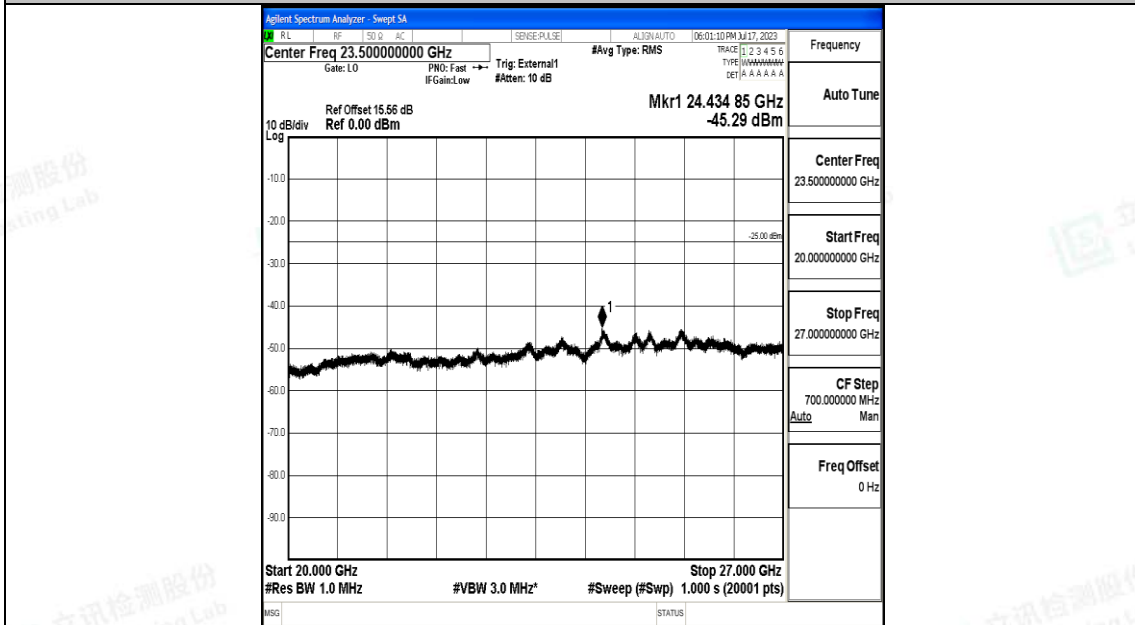

Band38_5MHz_16QAM_37775_1RB#0_0.009~0.15_0.009~0.15

Band38_5MHz_16QAM_37775_1RB#0_0.15~30_0.15~30

Band38_5MHz_16QAM_37775_1RB#0_30~1000_30~1000

Band38_5MHz_16QAM_37775_1RB#0_1000~20000_1000~20000

Band38_5MHz_16QAM_37775_1RB#0_20000~27000_20000~27000