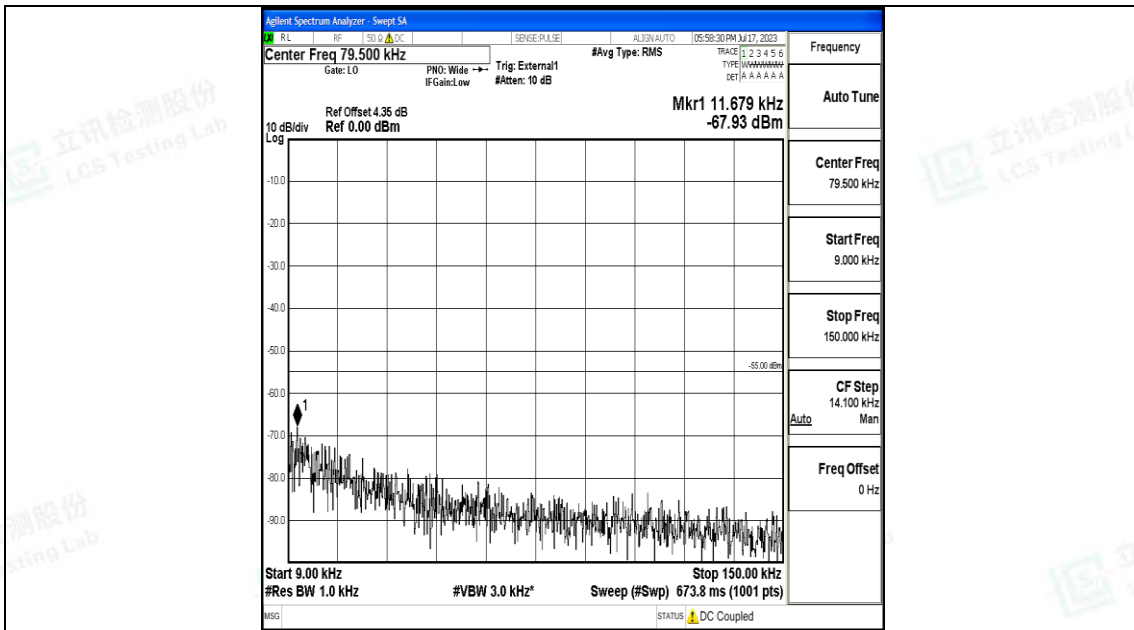

Band38	20MHz	16QAM	38150	1RB#0	0.15~30	-50.41	PASS
Band38	20MHz	16QAM	38150	1RB#0	30~1000	-54.37	PASS
Band38	20MHz	16QAM	38150	1RB#0	1000~20000	-32.89	PASS
Band38	15MHz	16QAM	37825	1RB#0	20000~27000	-45.65	PASS
Band38	20MHz	16QAM	38150	1RB#0	20000~27000	-45.11	PASS

Test Graphs

Band38_5MHz_QPSK_37775_1RB#0_0.009~0.15_0.009~0.15