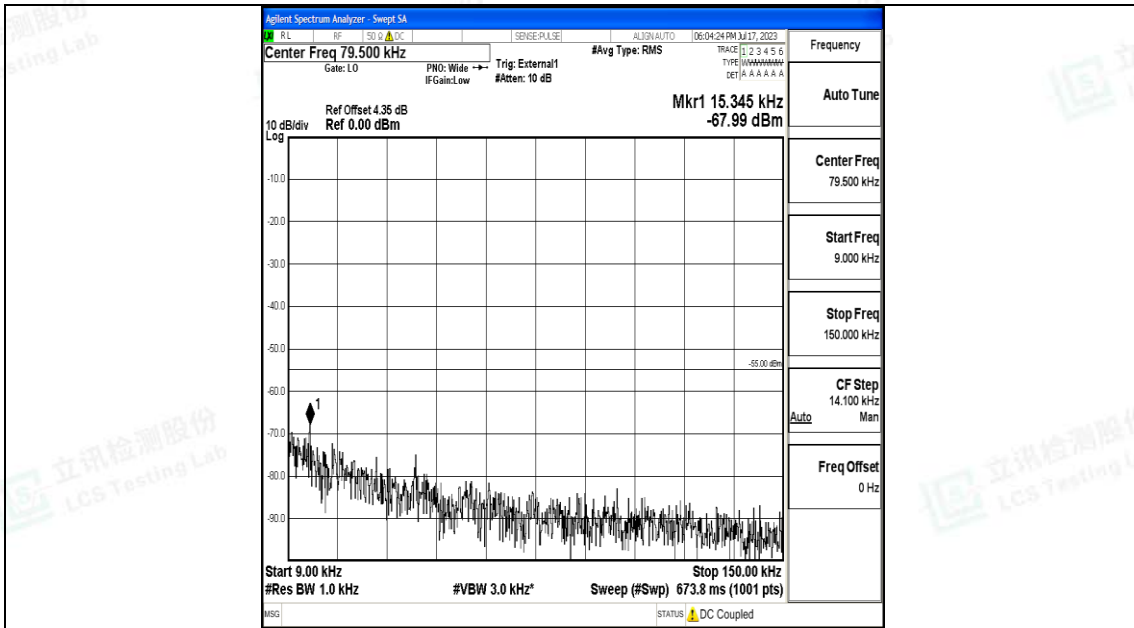

Band38_5MHz_16QAM_38000_1RB#0_30~1000_30~1000

Band38_5MHz_16QAM_38000_1RB#0_1000~20000_1000~20000

Band38_5MHz_16QAM_38000_1RB#0_20000~27000_20000~27000

Band38_5MHz_QPSK_38225_1RB#0_0.009~0.15_0.009~0.15

Band38_5MHz_QPSK_38225_1RB#0_0.15~30_0.15~30