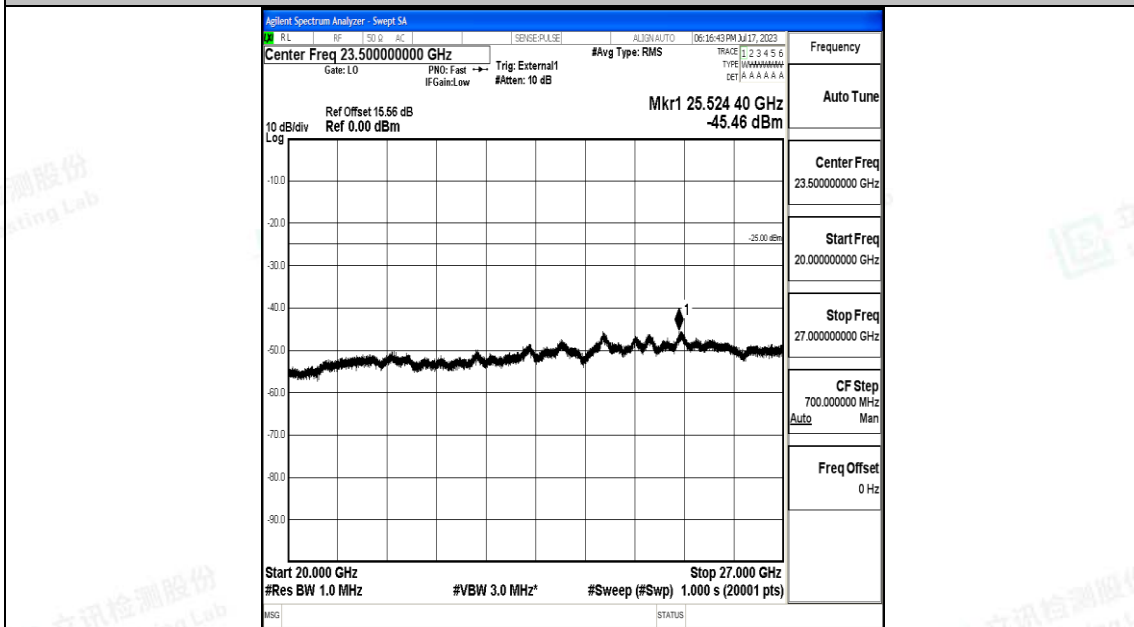

Band38_10MHz_16QAM_37800_1RB#0_0.15~30_0.15~30

Band38_10MHz_16QAM_37800_1RB#0_30~1000_30~1000

Band38_10MHz_16QAM_37800_1RB#0_1000~20000_1000~20000

Band38_10MHz_16QAM_37800_1RB#0_20000~27000_20000~27000

Band38_10MHz_QPSK_38000_1RB#0_0.009~0.15_0.009~0.15