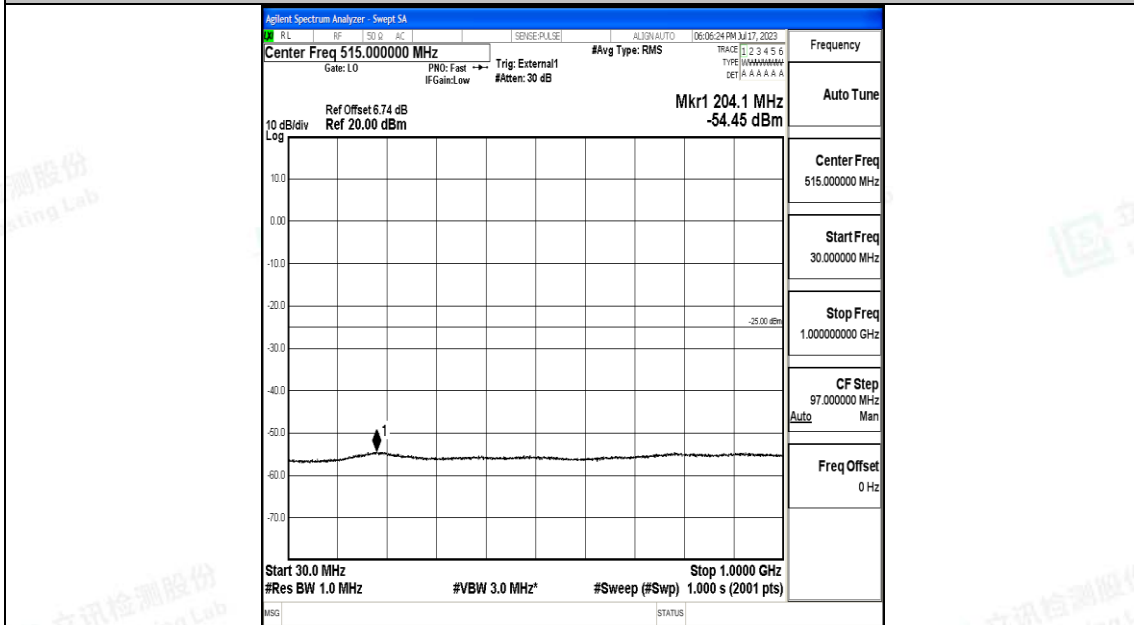

Band38_5MHz_QPSK_38225_1RB#0_30~1000_30~1000

Band38_5MHz_QPSK_38225_1RB#0_1000~20000_1000~20000

Band38_5MHz_QPSK_38225_1RB#0_20000~27000_20000~27000

Band38_5MHz_16QAM_38225_1RB#0_0.009~0.15_0.009~0.15

Band38_5MHz_16QAM_38225_1RB#0_0.15~30_0.15~30