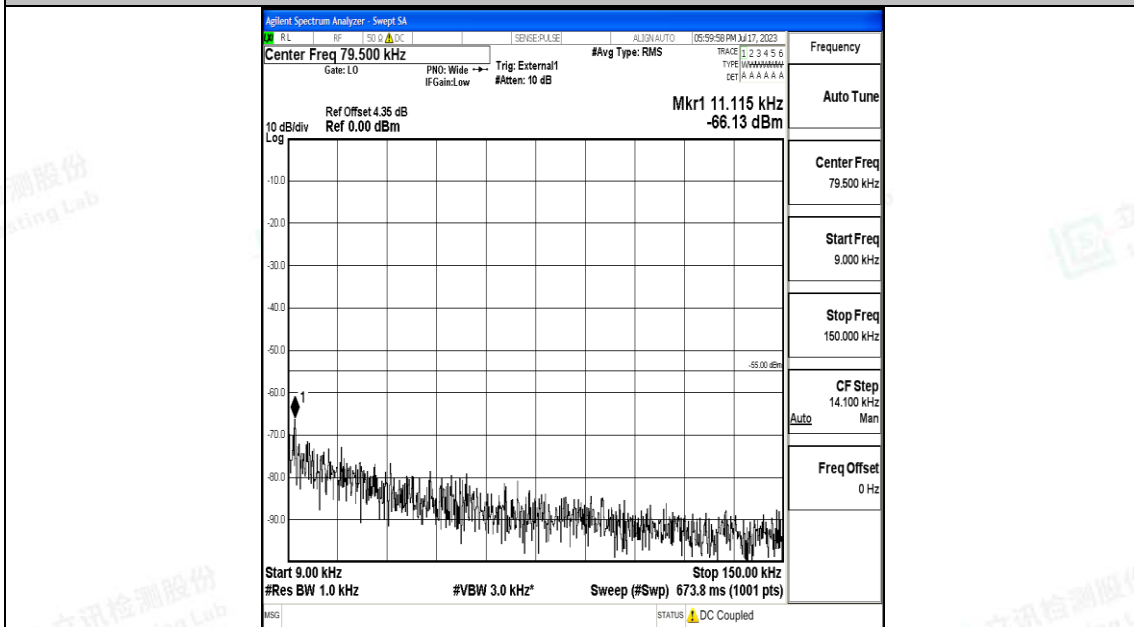

Test Graphs

Band38_5MHz_QPSK_37775_1RB#0_0.009~0.15_0.009~0.15

Band38_5MHz_QPSK_37775_1RB#0_0.15~30_0.15~30

Band38_5MHz_QPSK_37775_1RB#0_30~1000_30~1000

Band38_5MHz_QPSK_37775_1RB#0_1000~20000_1000~20000

Band38_5MHz_QPSK_37775_1RB#0_20000~27000_20000~27000