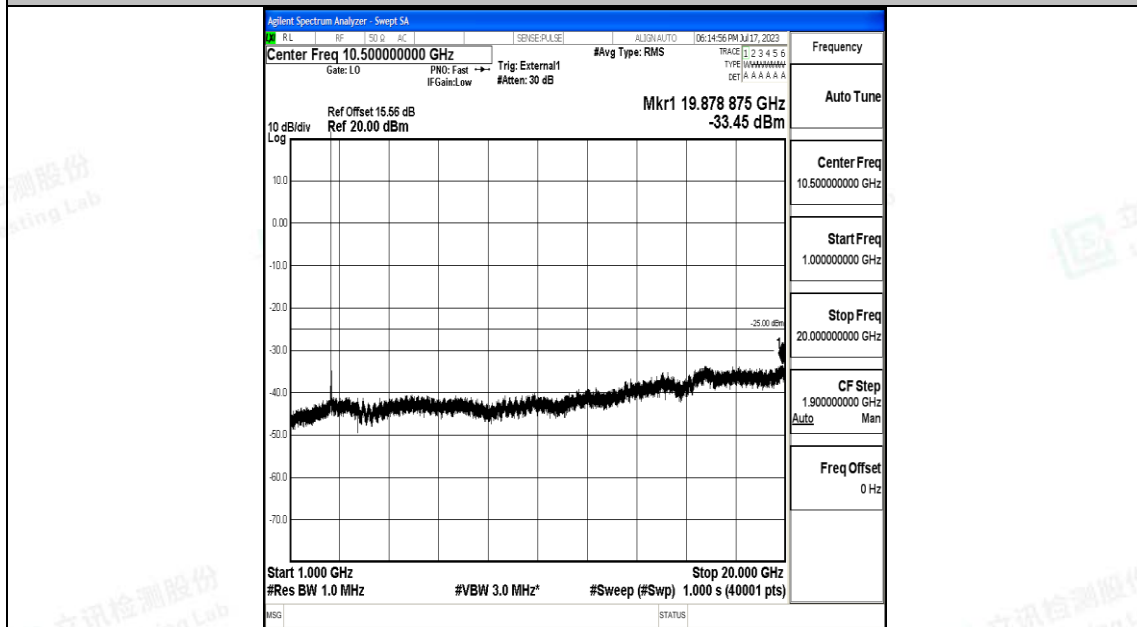

Band38_10MHz_QPSK_37800_1RB#0_1000~20000_1000~20000