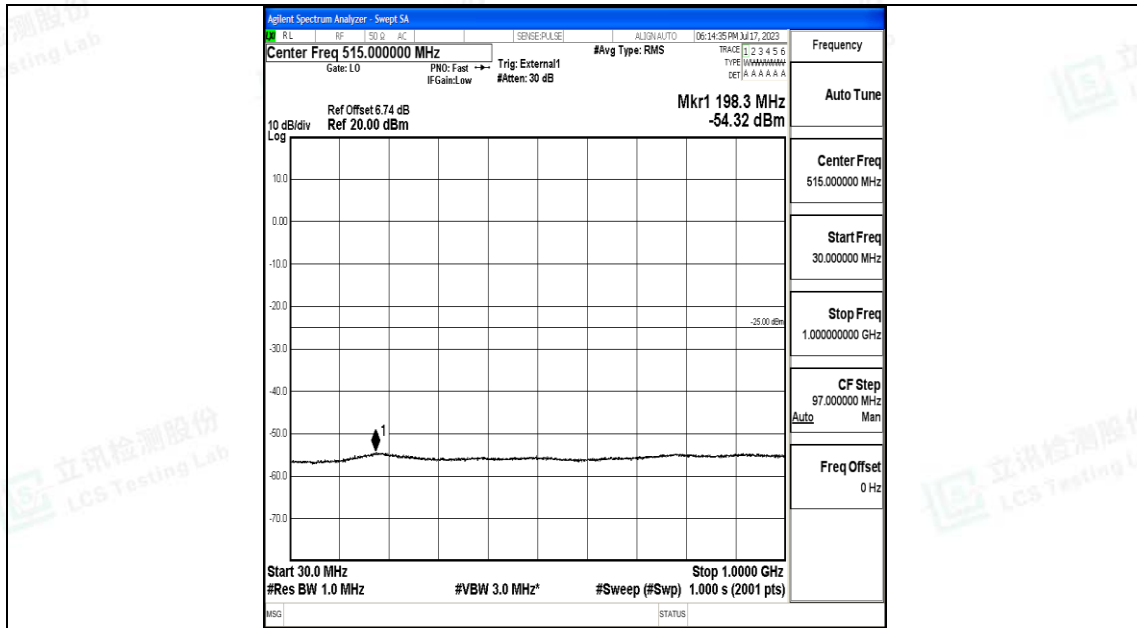

Band38_10MHz_QPSK_37800_1RB#0_30~1000_30~1000