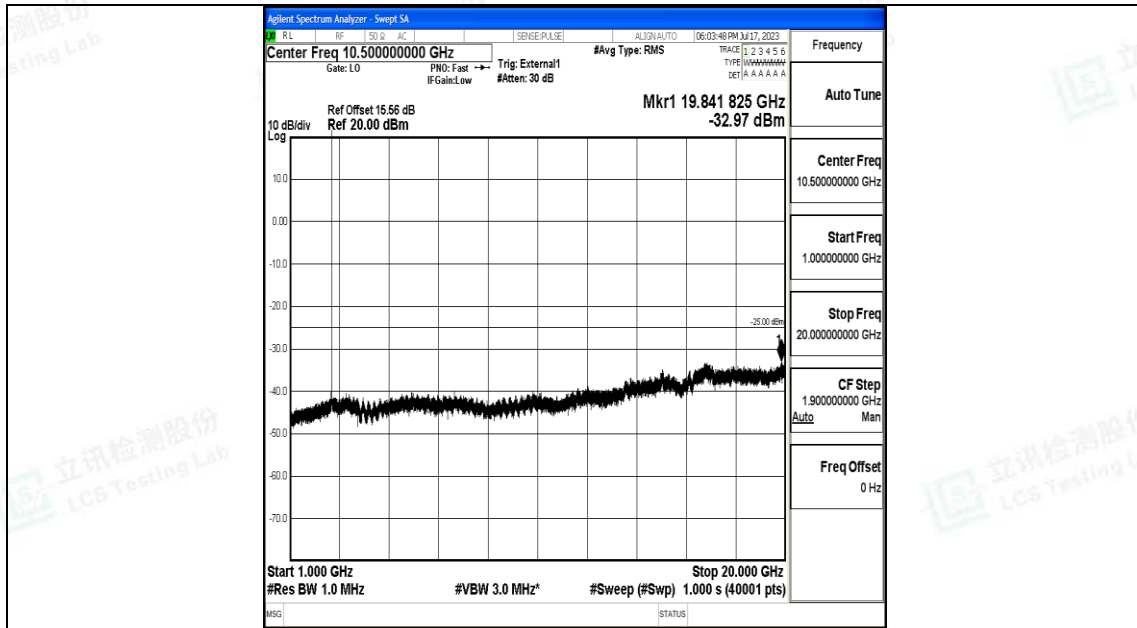

Band38_5MHz_16QAM_38000_1RB#0_1000~20000_1000~20000