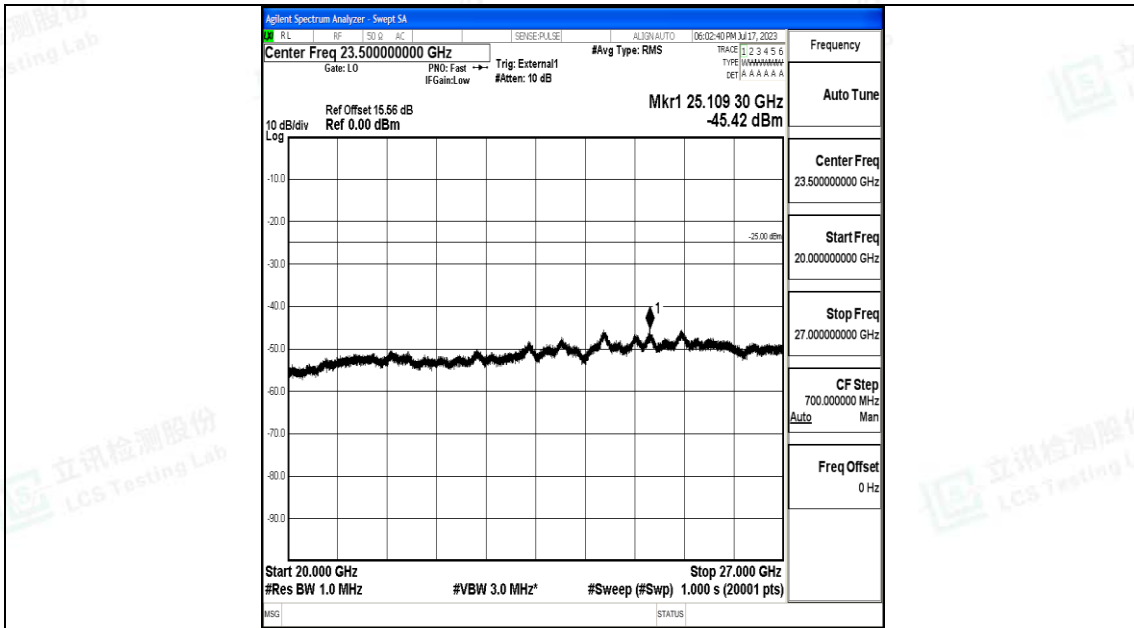

Band38_5MHz_QPSK_38000_1RB#0_20000~27000_20000~27000