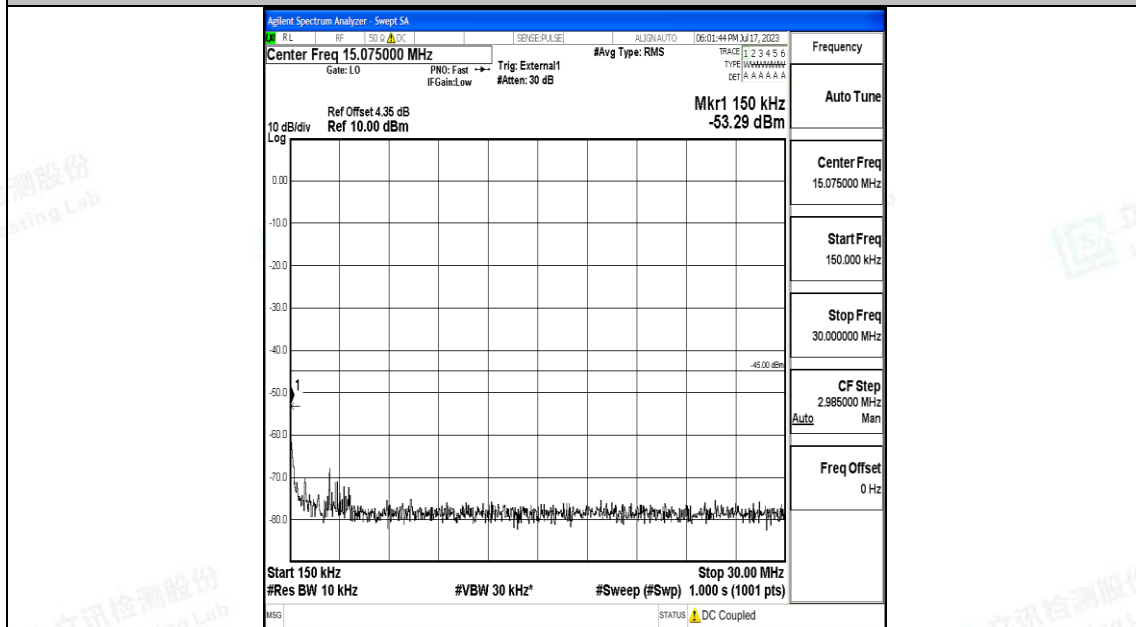

Band38_5MHz_QPSK_38000_1RB#0_0.15~30_0.15~30