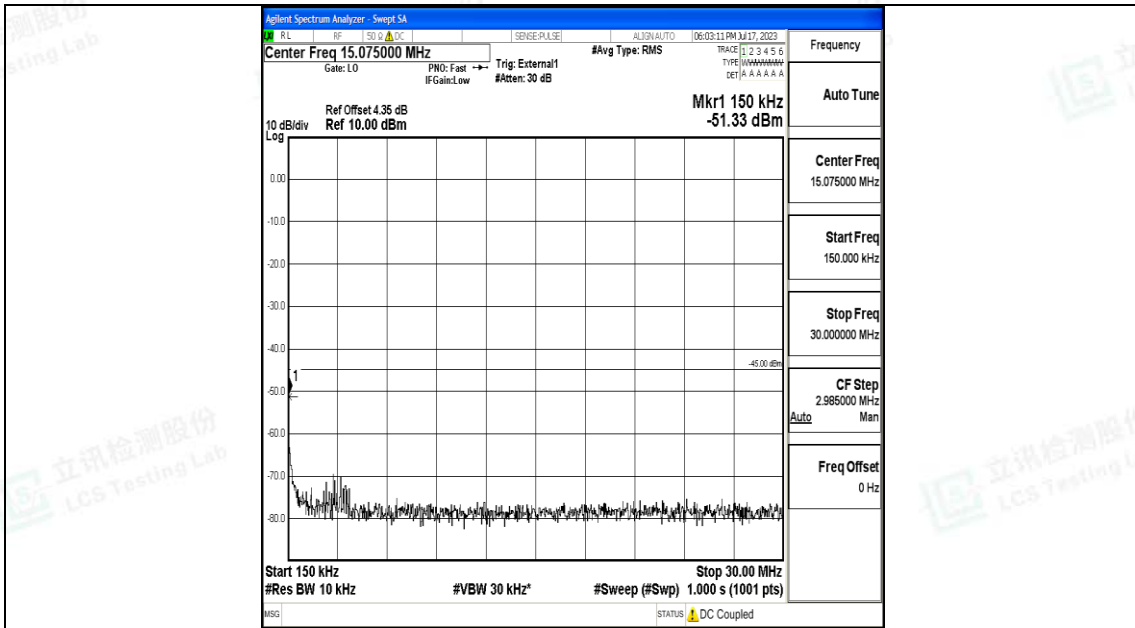

Band38_5MHz_QPSK_38000_1RB#0_0.009~0.15_0.009~0.15

Band38_5MHz_QPSK_38000_1RB#0_0.15~30_0.15~30

Band38_5MHz_QPSK_38000_1RB#0_20000~27000_20000~27000

Band38_5MHz_16QAM_38000_1RB#0_0.009~0.15_0.009~0.15

Band38_5MHz_16QAM_38000_1RB#0_0.15~30_0.15~30