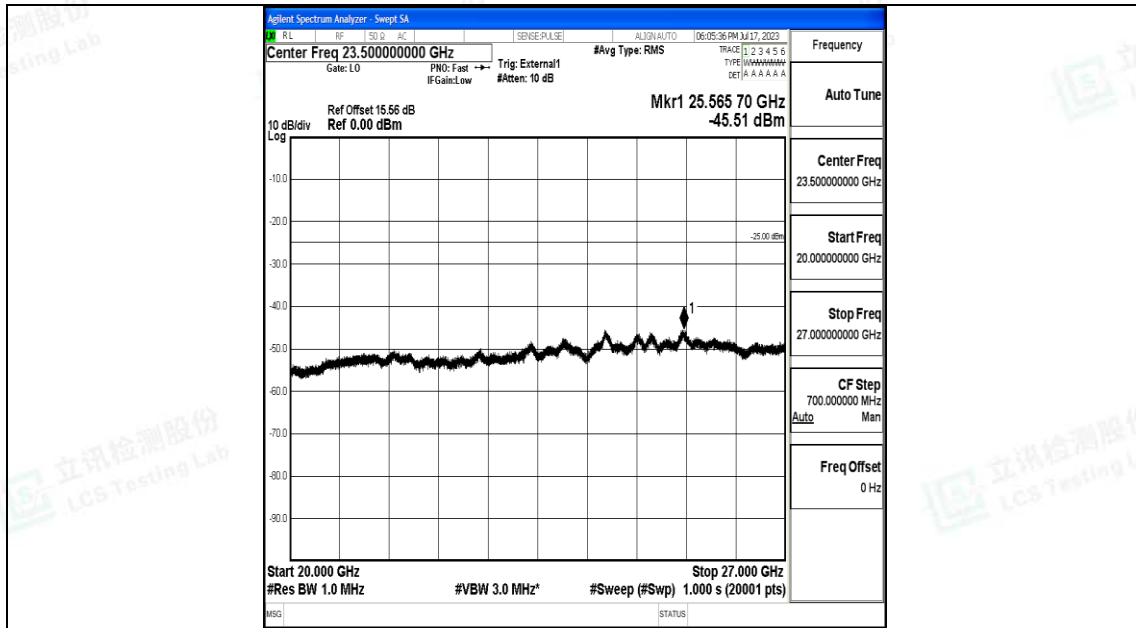

Band38_5MHz_QPSK_38225_1RB#0_20000~27000_20000~27000