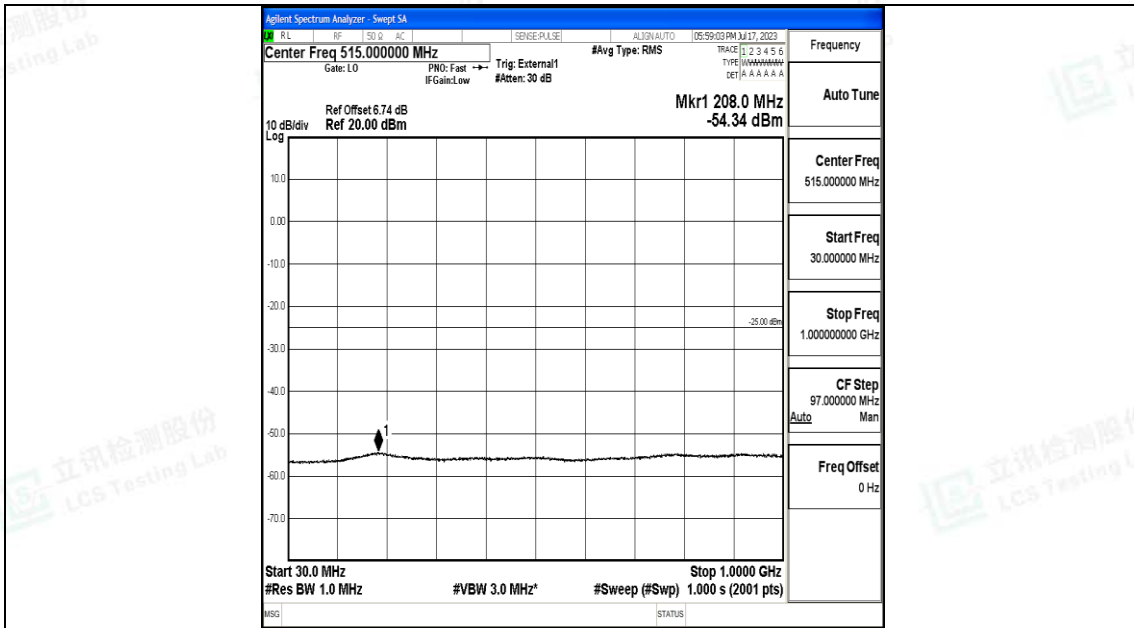

Test Graphs

Band38_5MHz_QPSK_37775_1RB#0_0.009~0.15_0.009~0.15

Band38_5MHz_QPSK_37775_1RB#0_0.15~30_0.15~30

Band38_5MHz_QPSK_37775_1RB#0_30~1000_30~1000

Band38_5MHz_QPSK_37775_1RB#0_1000~20000_1000~20000

Band38_5MHz_QPSK_37775_1RB#0_20000~27000_20000~27000