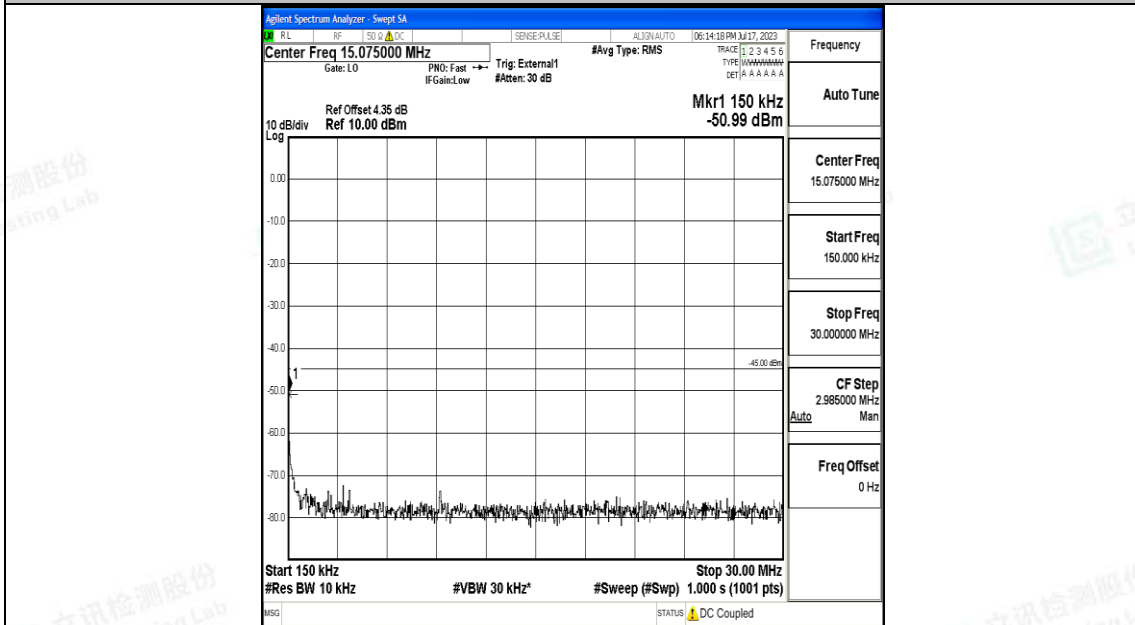

Band38_5MHz_16QAM_38225_1RB#0_30~1000_30~1000

Band38_5MHz_16QAM_38225_1RB#0_1000~20000_1000~20000

Band38_5MHz_16QAM_38225_1RB#0_20000~27000_20000~27000

Band38_10MHz_QPSK_37800_1RB#0_0.009~0.15_0.009~0.15