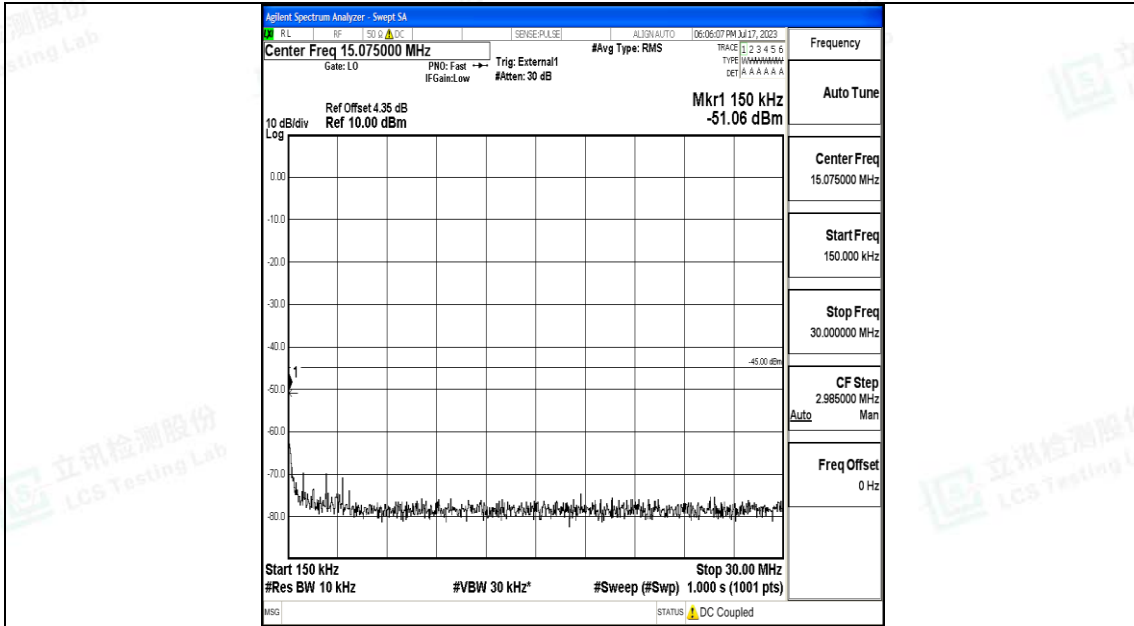

Band38_5MHz_QPSK_38225_1RB#0_30~1000_30~1000

Band38_5MHz_QPSK_38225_1RB#0_1000~20000_1000~20000

Band38_5MHz_QPSK_38225_1RB#0_20000~27000_20000~27000

Band38_5MHz_16QAM_38225_1RB#0_0.009~0.15_0.009~0.15

Band38_5MHz_16QAM_38225_1RB#0_0.15~30_0.15~30