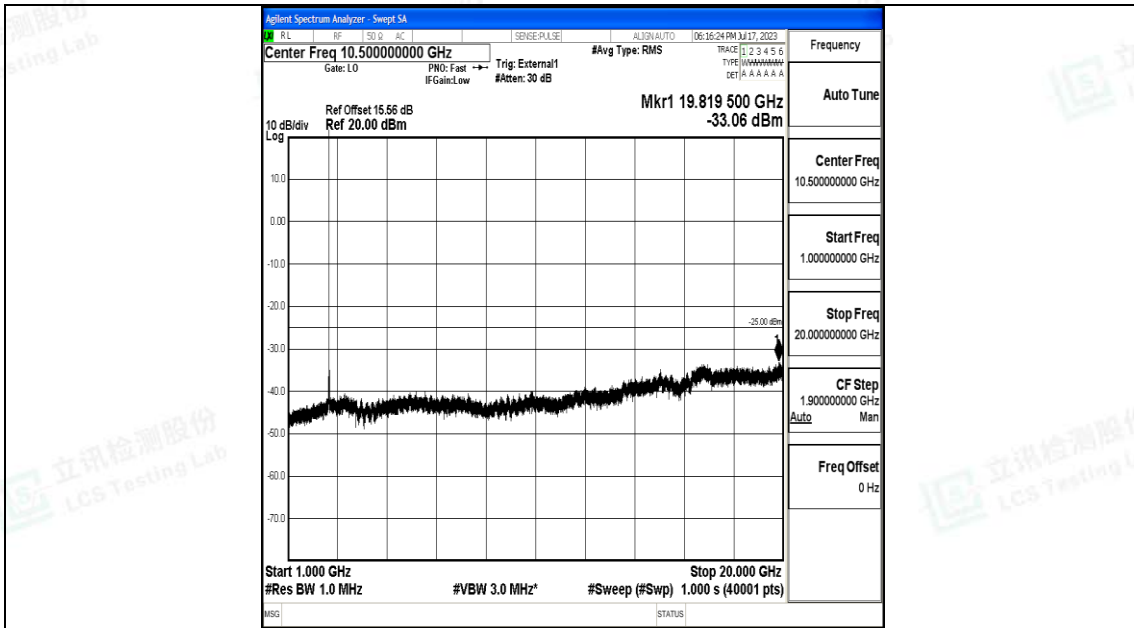

Band38_10MHz_16QAM_37800_1RB#0_1000~20000_1000~20000