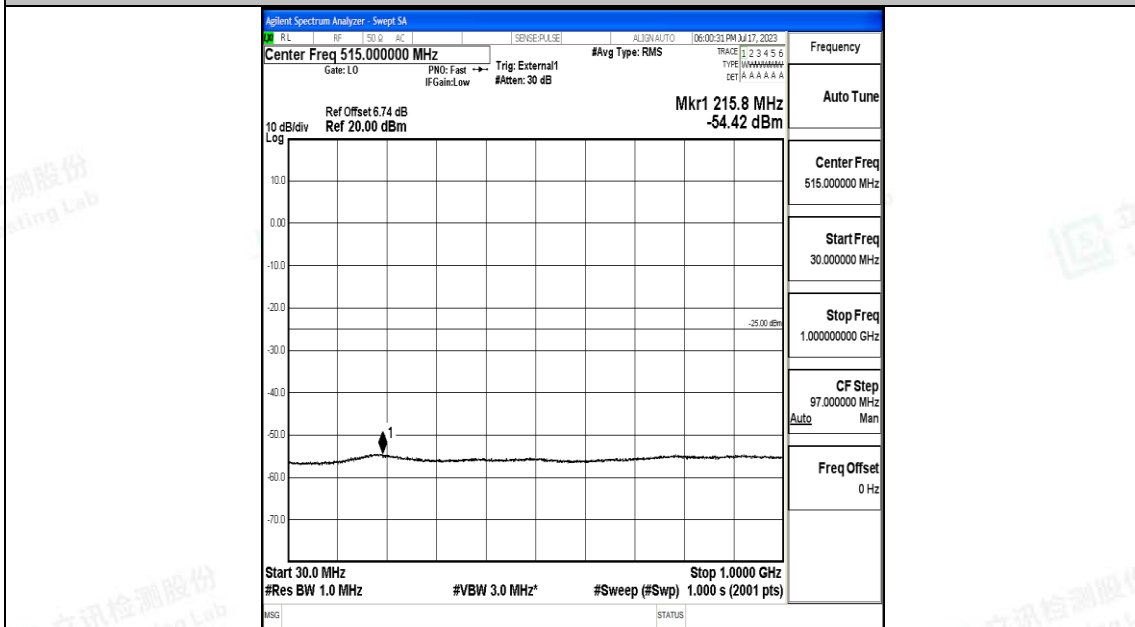

Band38_5MHz_16QAM_37775_1RB#0_30~1000_30~1000