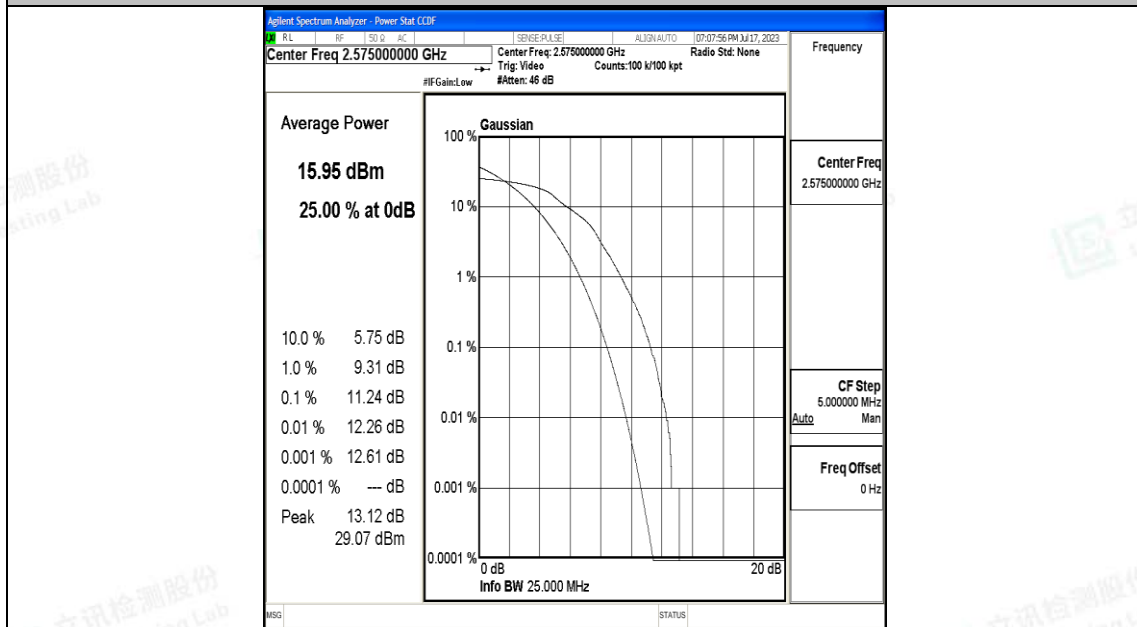

10MHz-37800