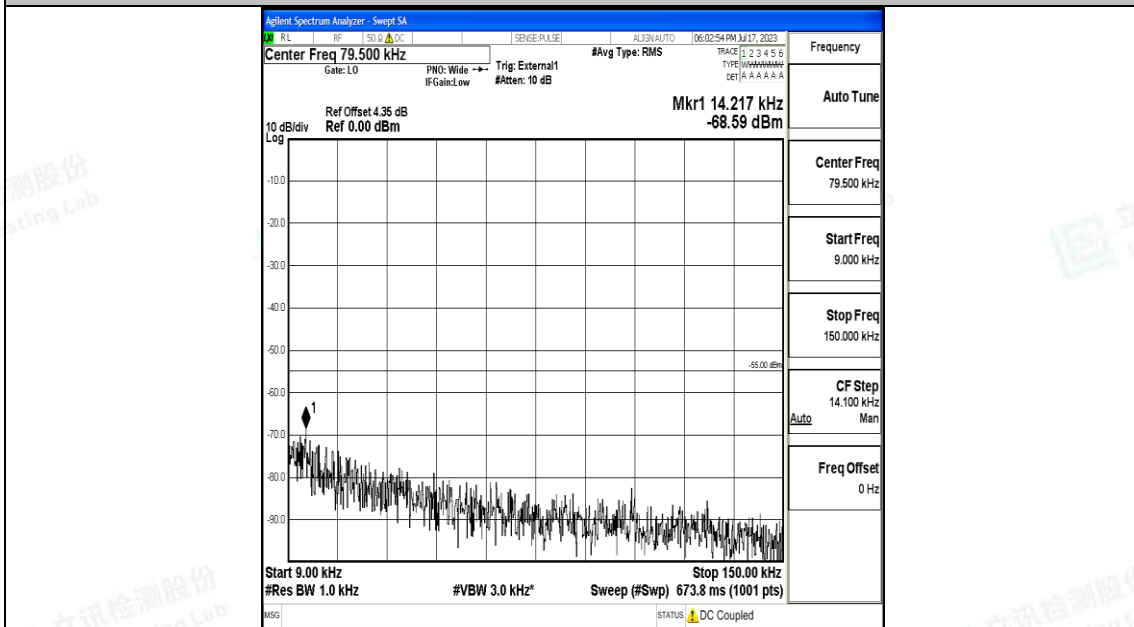

Band38_5MHz_QPSK_38000_1RB#0_0.009~0.15_0.009~0.15

Band38_5MHz_QPSK_38000_1RB#0_0.15~30_0.15~30

Band38_5MHz_QPSK_38000_1RB#0_20000~27000_20000~27000

Band38_5MHz_16QAM_38000_1RB#0_0.009~0.15_0.009~0.15

Band38_5MHz_16QAM_38000_1RB#0_0.15~30_0.15~30