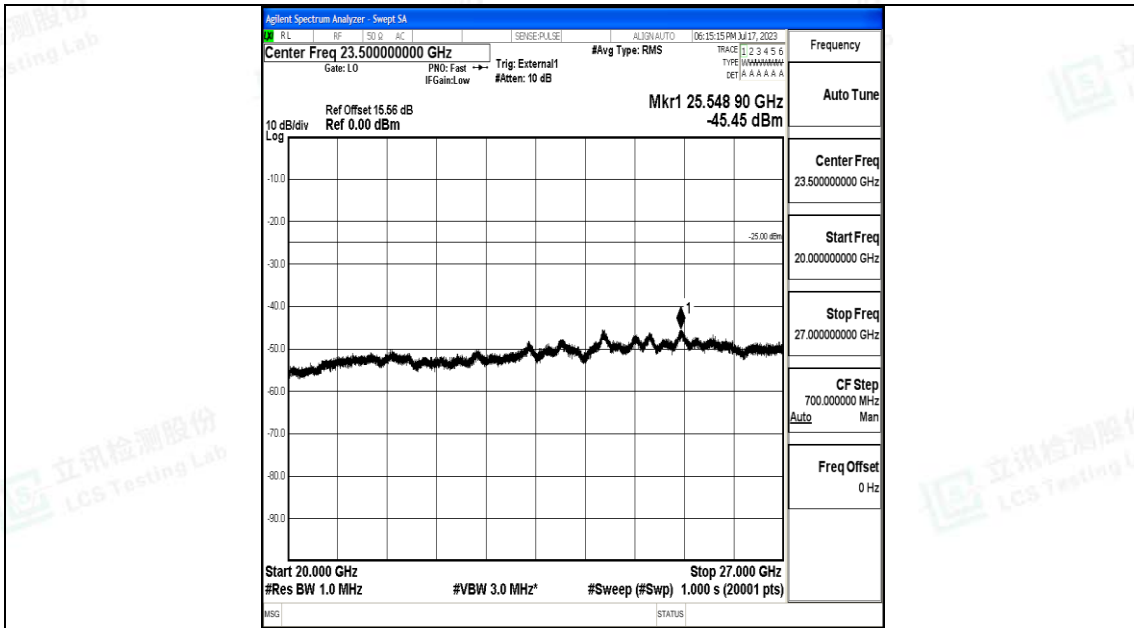

Band38_10MHz_QPSK_37800_1RB#0_0.15~30_0.15~30

Band38_10MHz_QPSK_37800_1RB#0_30~1000_30~1000

Band38_10MHz_QPSK_37800_1RB#0_1000~20000_1000~20000

Band38_10MHz_QPSK_37800_1RB#0_20000~27000_20000~27000

Band38_10MHz_16QAM_37800_1RB#0_0.009~0.15_0.009~0.15