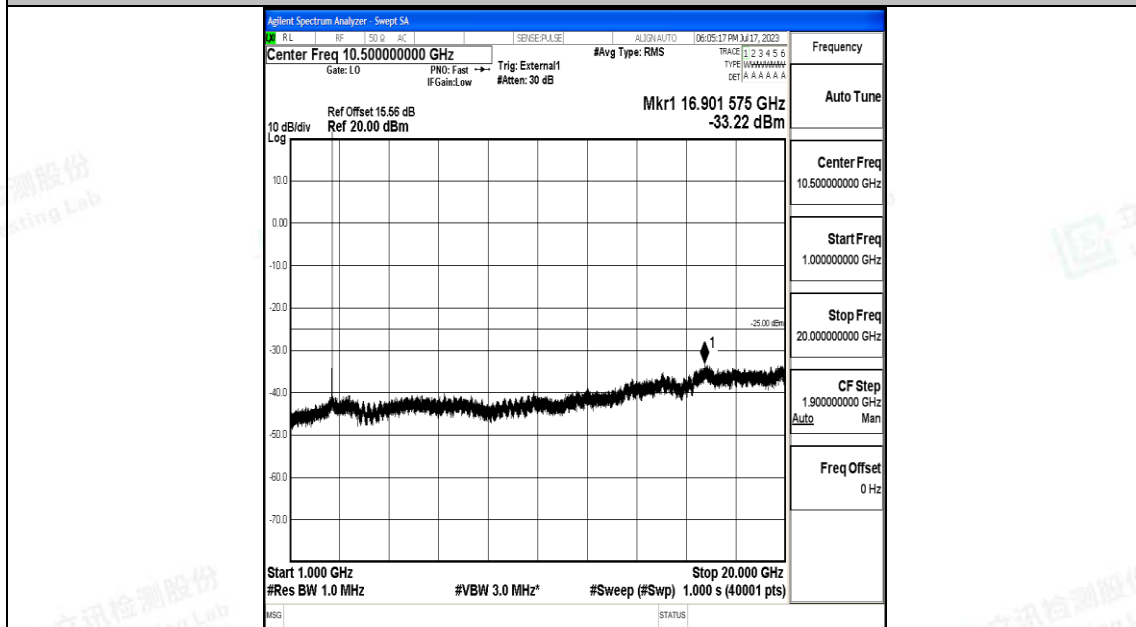

Band38_5MHz_QPSK_38225_1RB#0_1000~20000_1000~20000