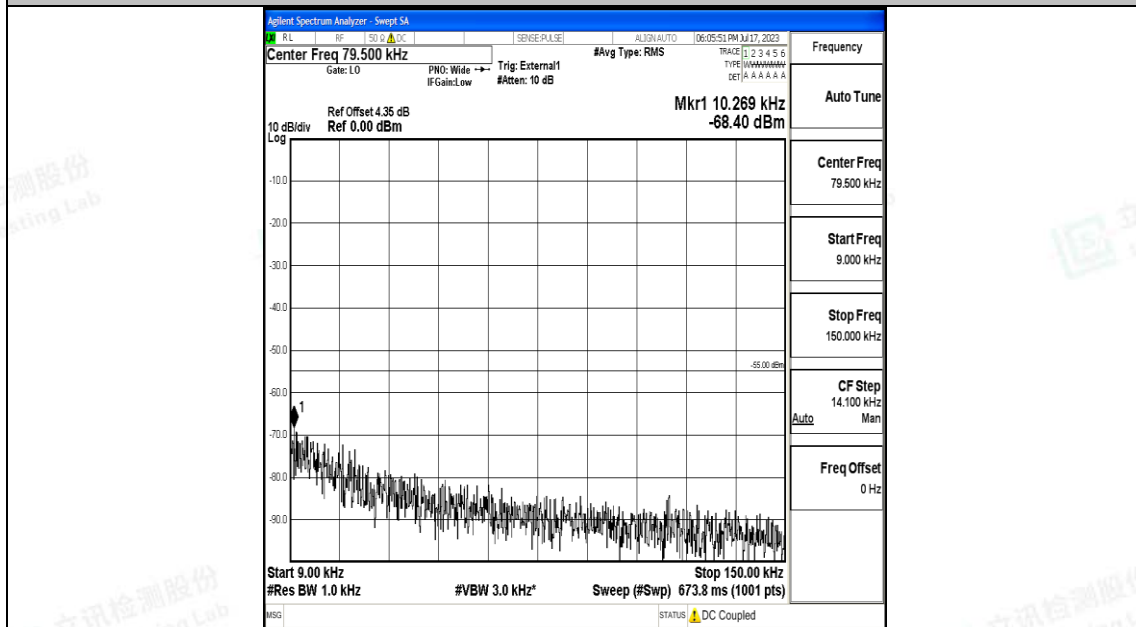

Band38_5MHz_QPSK_38225_1RB#0_30~1000_30~1000

Band38_5MHz_QPSK_38225_1RB#0_1000~20000_1000~20000

Band38_5MHz_QPSK_38225_1RB#0_20000~27000_20000~27000

Band38_5MHz_16QAM_38225_1RB#0_0.009~0.15_0.009~0.15

Band38_5MHz_16QAM_38225_1RB#0_0.15~30_0.15~30