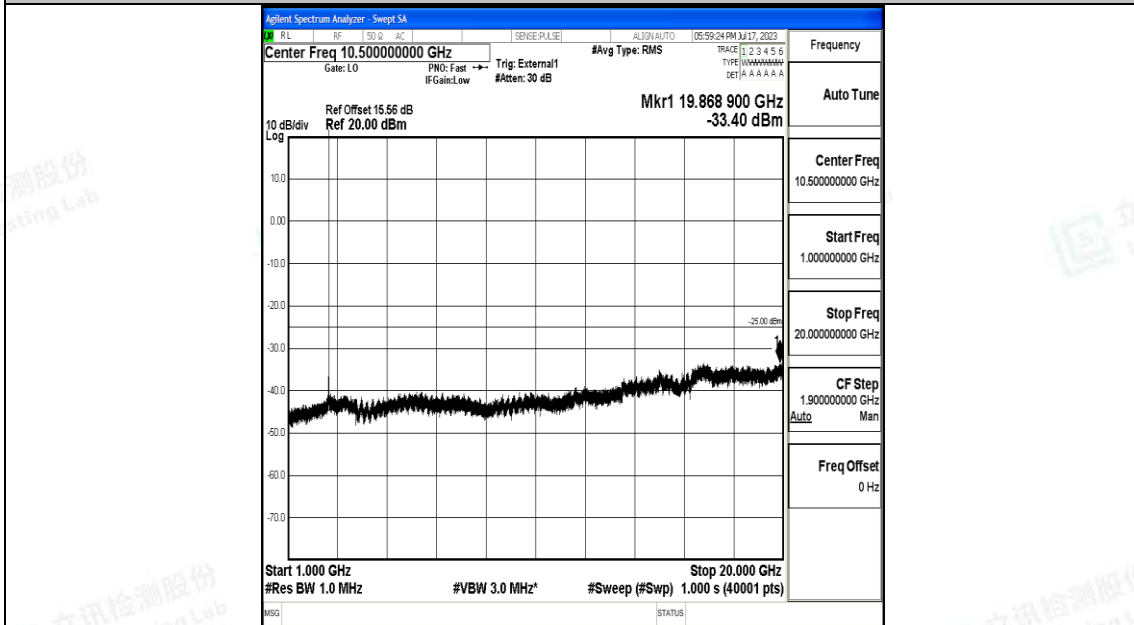

Test Graphs

Band38_5MHz_QPSK_37775_1RB#0_0.009~0.15_0.009~0.15

Band38_5MHz_QPSK_37775_1RB#0_0.15~30_0.15~30

Band38_5MHz_QPSK_37775_1RB#0_30~1000_30~1000

Band38_5MHz_QPSK_37775_1RB#0_1000~20000_1000~20000

Band38_5MHz_QPSK_37775_1RB#0_20000~27000_20000~27000