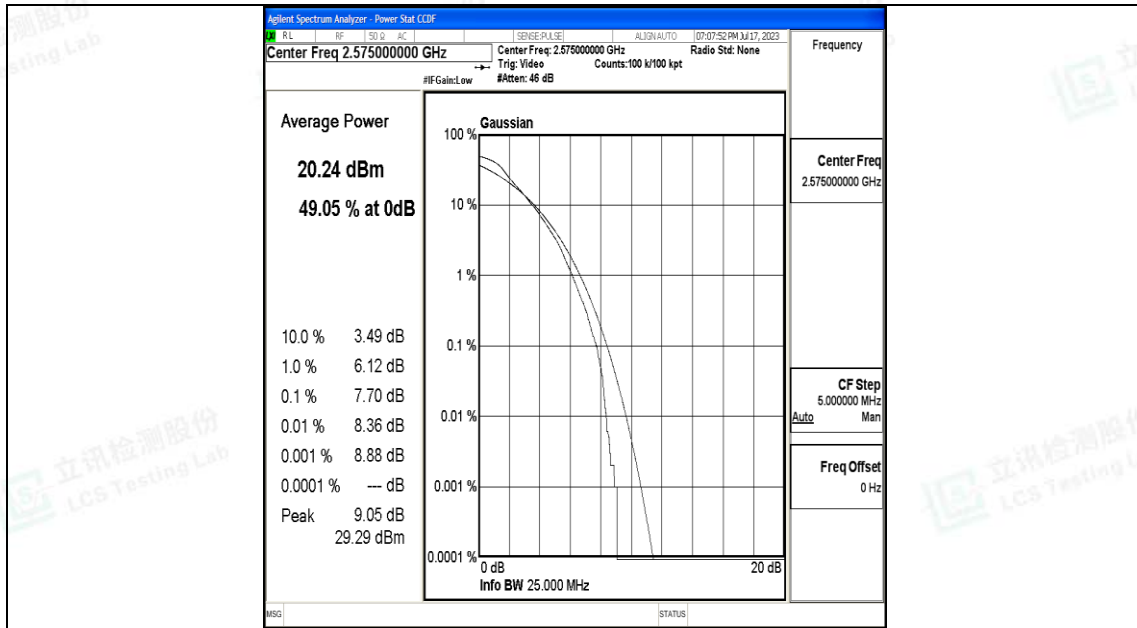

10MHz-37800

10MHz-37800