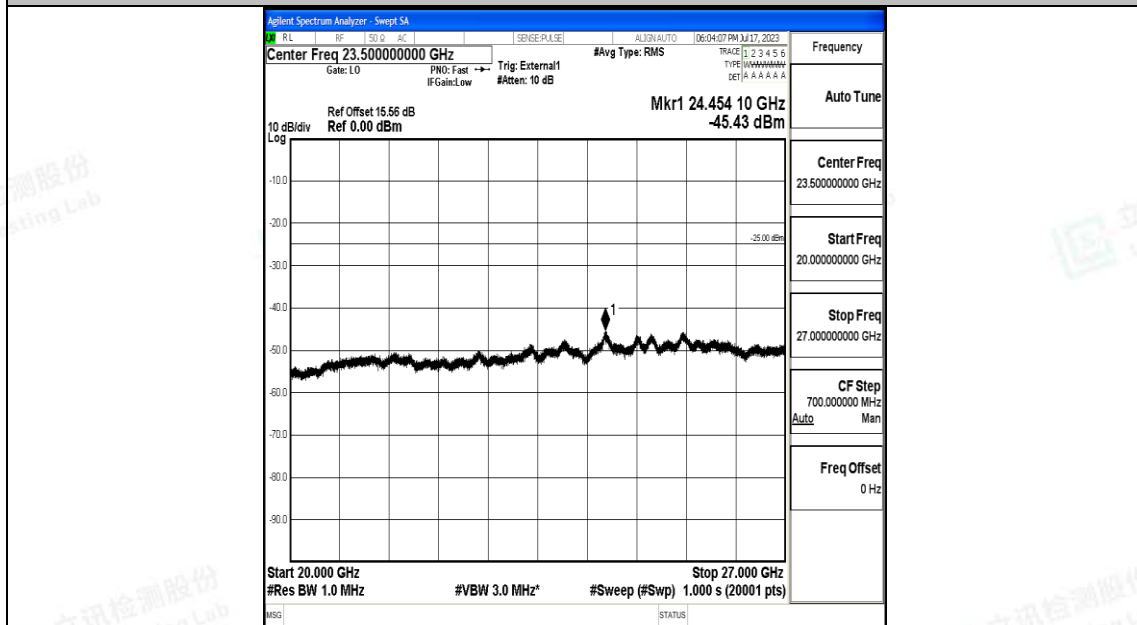

Band38_5MHz_16QAM_38000_1RB#0_20000~27000_20000~27000