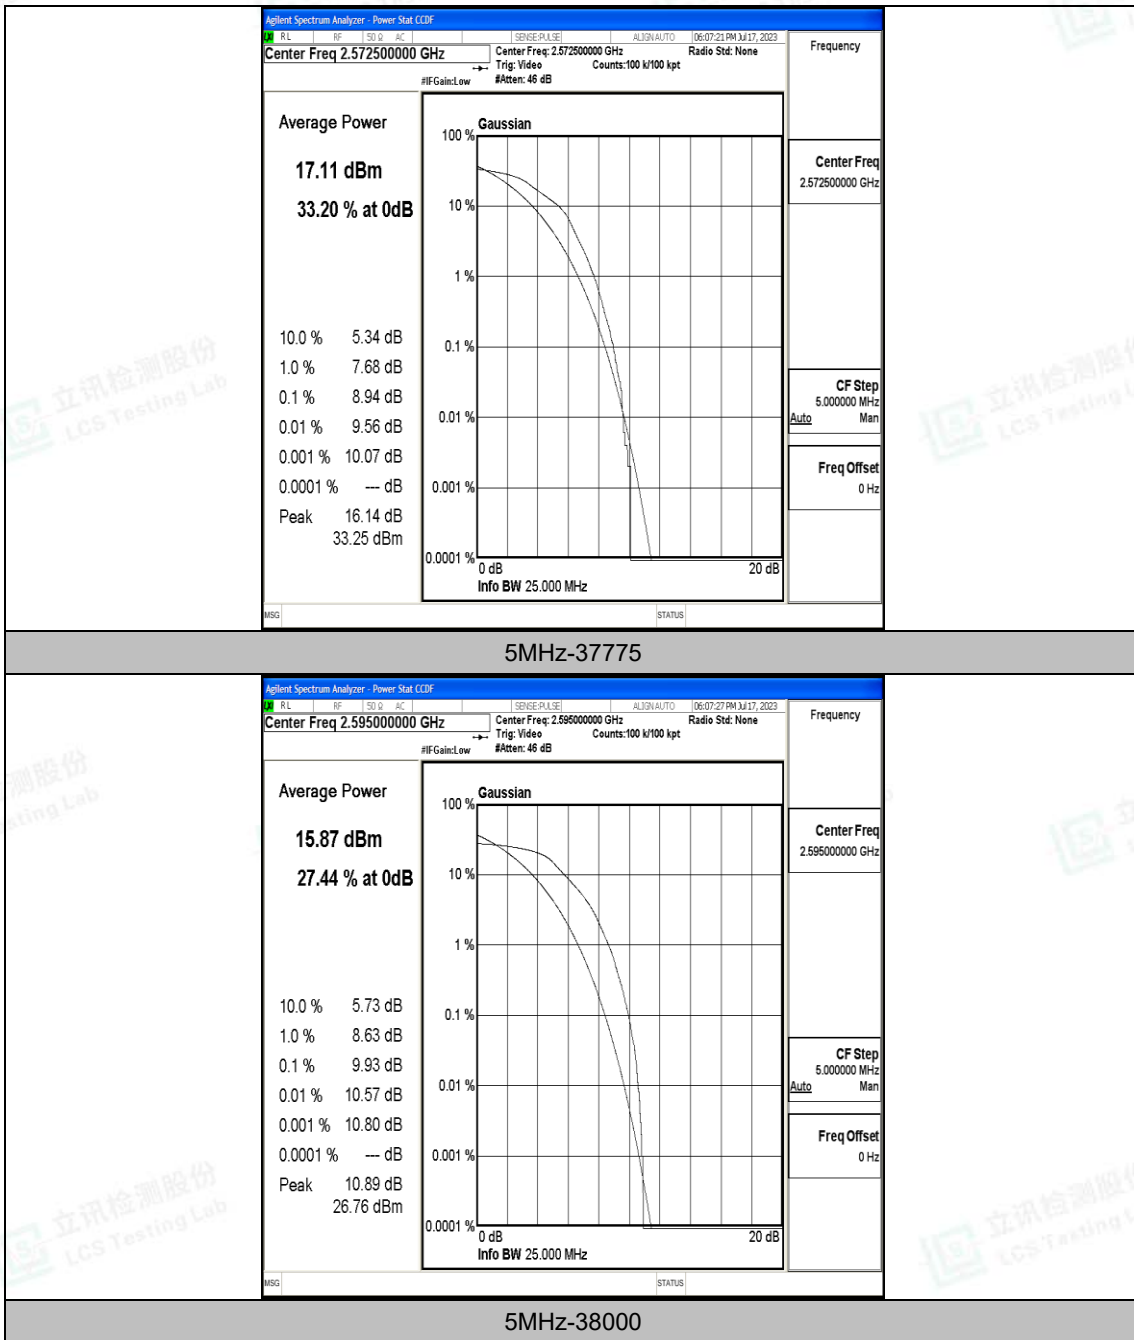

Test Graphs