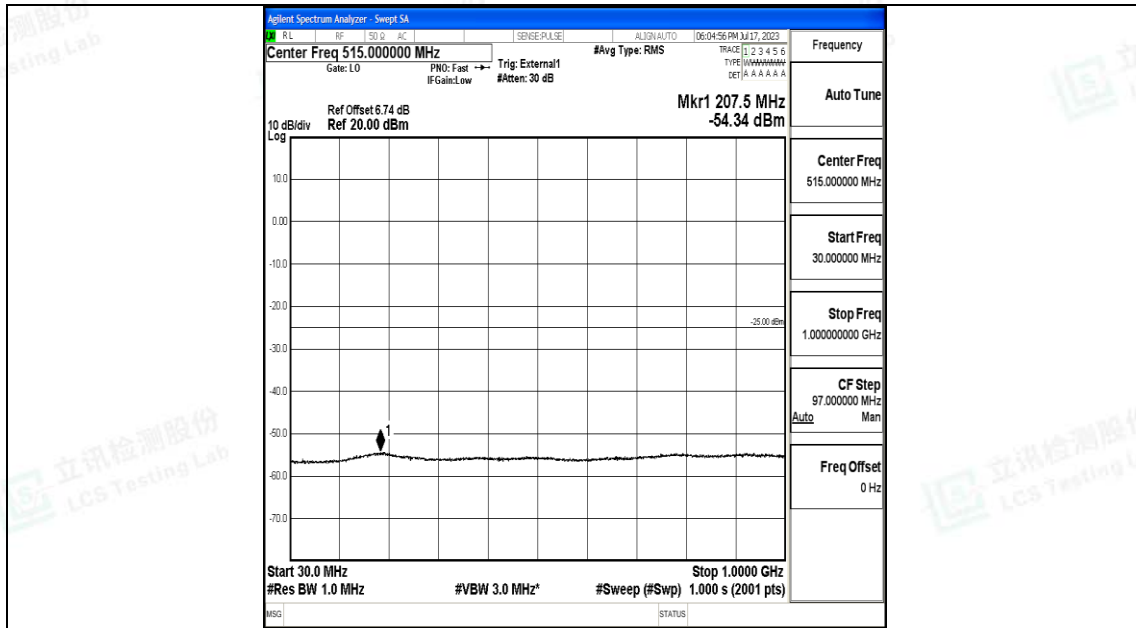

Band38_5MHz_16QAM_38000_1RB#0_30~1000_30~1000

Band38_5MHz_16QAM_38000_1RB#0_1000~20000_1000~20000

Band38_5MHz_16QAM_38000_1RB#0_20000~27000_20000~27000

Band38_5MHz_QPSK_38225_1RB#0_0.009~0.15_0.009~0.15

Band38_5MHz_QPSK_38225_1RB#0_0.15~30_0.15~30