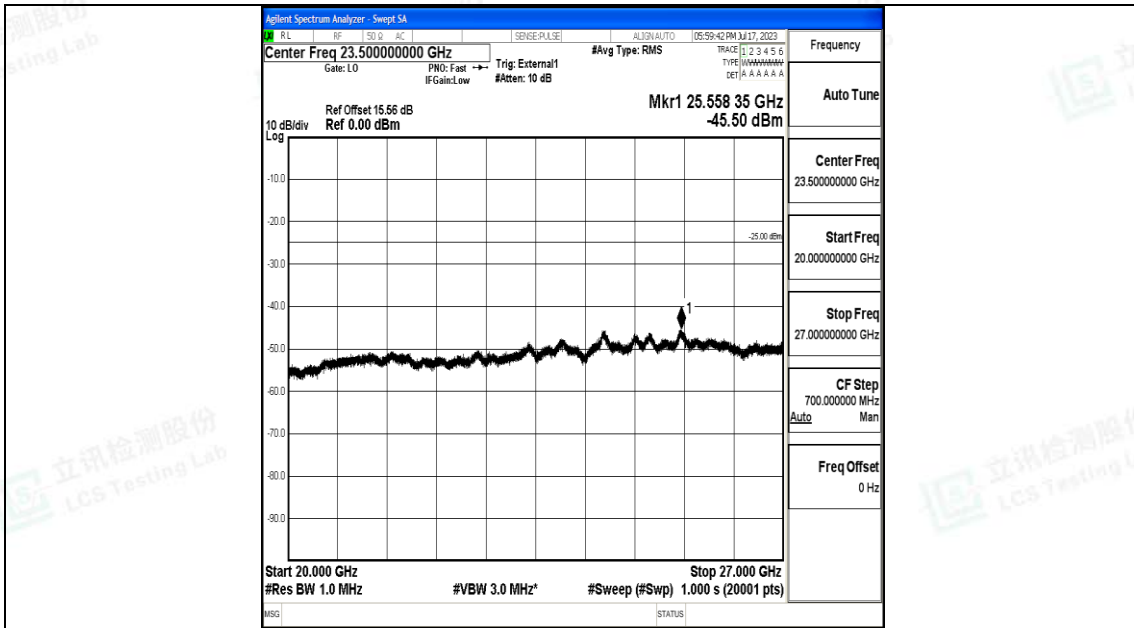

Test Graphs

Band38_5MHz_QPSK_37775_1RB#0_0.009~0.15_0.009~0.15

Band38_5MHz_QPSK_37775_1RB#0_0.15~30_0.15~30

Band38_5MHz_QPSK_37775_1RB#0_30~1000_30~1000

Band38_5MHz_QPSK_37775_1RB#0_1000~20000_1000~20000

Band38_5MHz_QPSK_37775_1RB#0_20000~27000_20000~27000