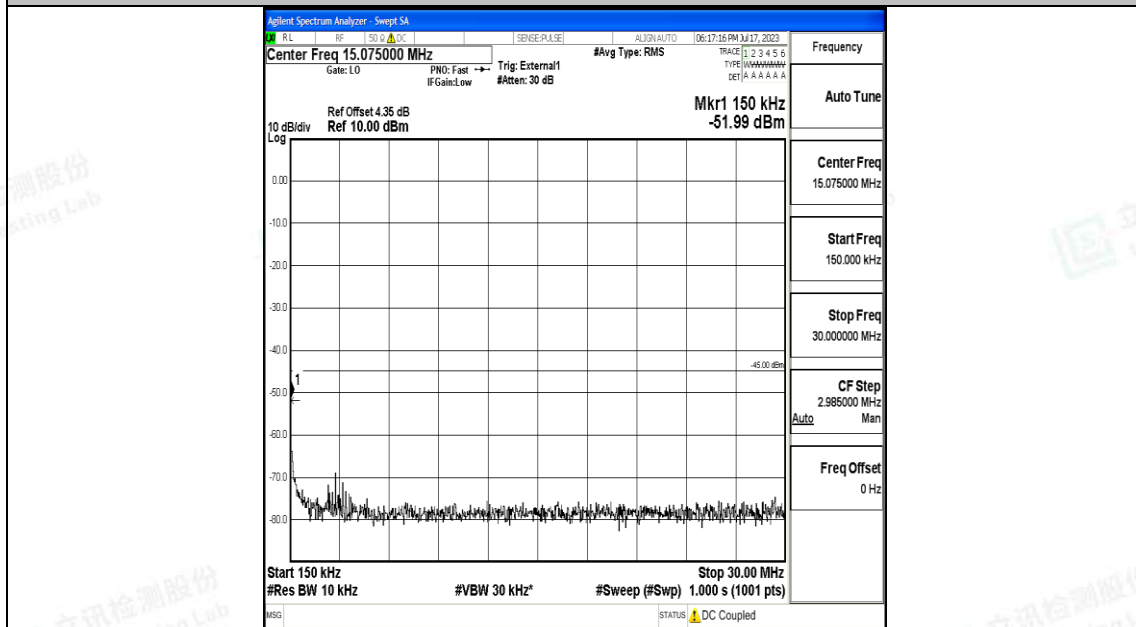

Band38_10MHz_16QAM_37800_1RB#0_0.15~30_0.15~30

Band38_10MHz_16QAM_37800_1RB#0_30~1000_30~1000

Band38_10MHz_16QAM_37800_1RB#0_1000~20000_1000~20000

Band38_10MHz_16QAM_37800_1RB#0_20000~27000_20000~27000

Band38_10MHz_QPSK_38000_1RB#0_0.009~0.15_0.009~0.15