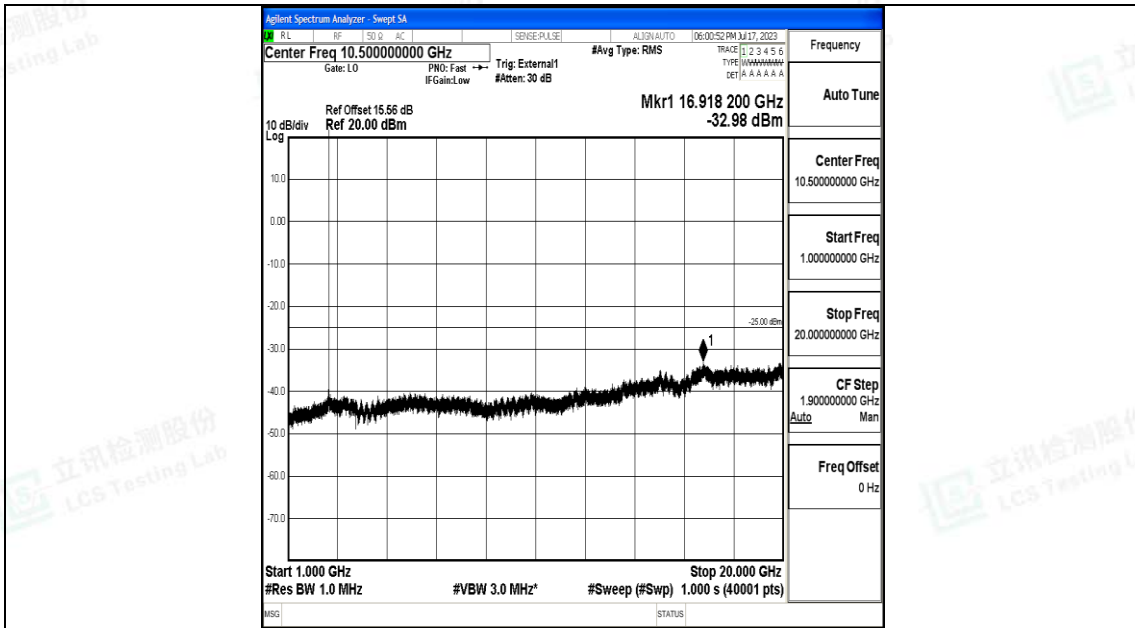

Band38_5MHz_16QAM_37775_1RB#0_0.009~0.15_0.009~0.15

Band38_5MHz_16QAM_37775_1RB#0_0.15~30_0.15~30

Band38_5MHz_16QAM_37775_1RB#0_30~1000_30~1000

Band38_5MHz_16QAM_37775_1RB#0_1000~20000_1000~20000

Band38_5MHz_16QAM_37775_1RB#0_20000~27000_20000~27000