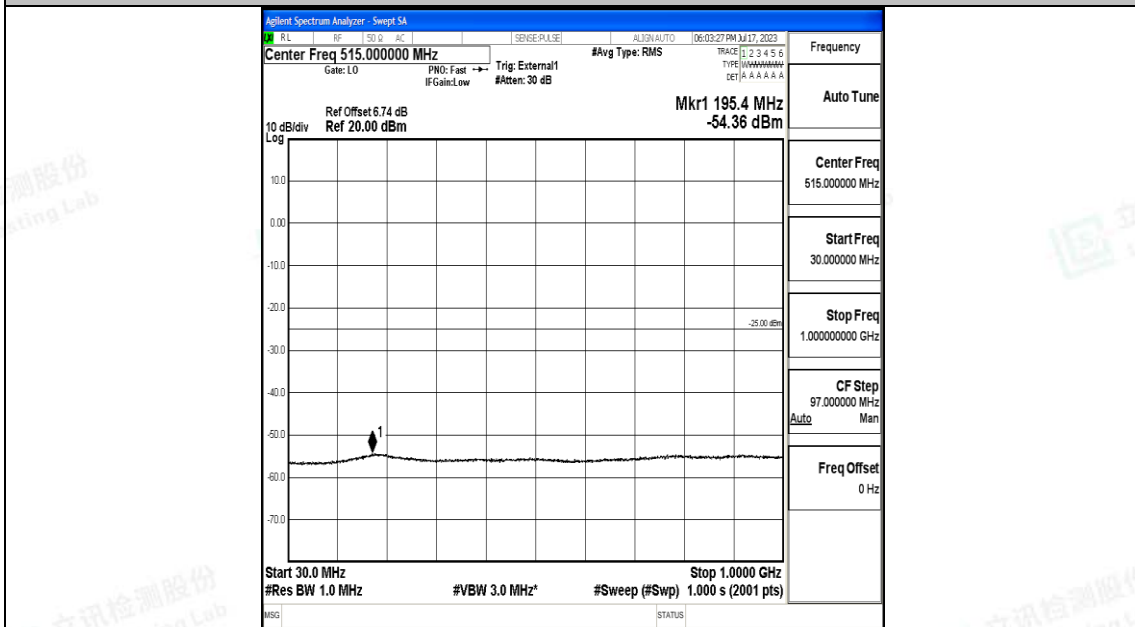

Band38_5MHz_QPSK_38000_1RB#0_0.009~0.15_0.009~0.15

Band38_5MHz_QPSK_38000_1RB#0_0.15~30_0.15~30

Band38_5MHz_QPSK_38000_1RB#0_20000~27000_20000~27000

Band38_5MHz_16QAM_38000_1RB#0_0.009~0.15_0.009~0.15

Band38_5MHz_16QAM_38000_1RB#0_0.15~30_0.15~30