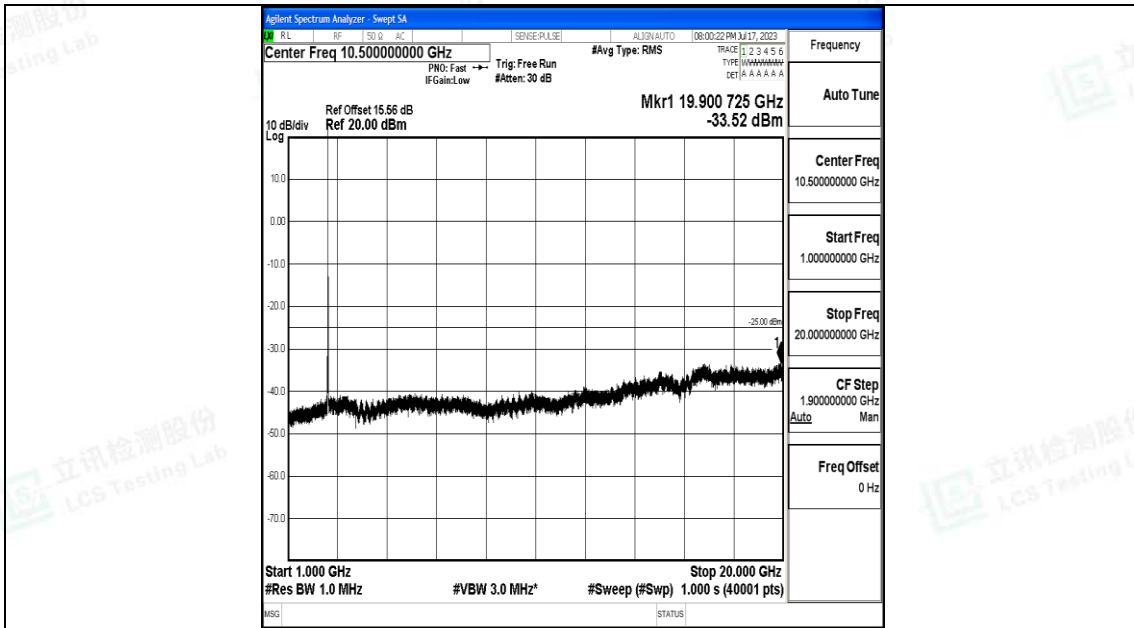

Band7_20MHz_16QAM_21100_1RB#0_30~1000_30~1000

Band7_20MHz_16QAM_21100_1RB#0_1000~20000_1000~20000