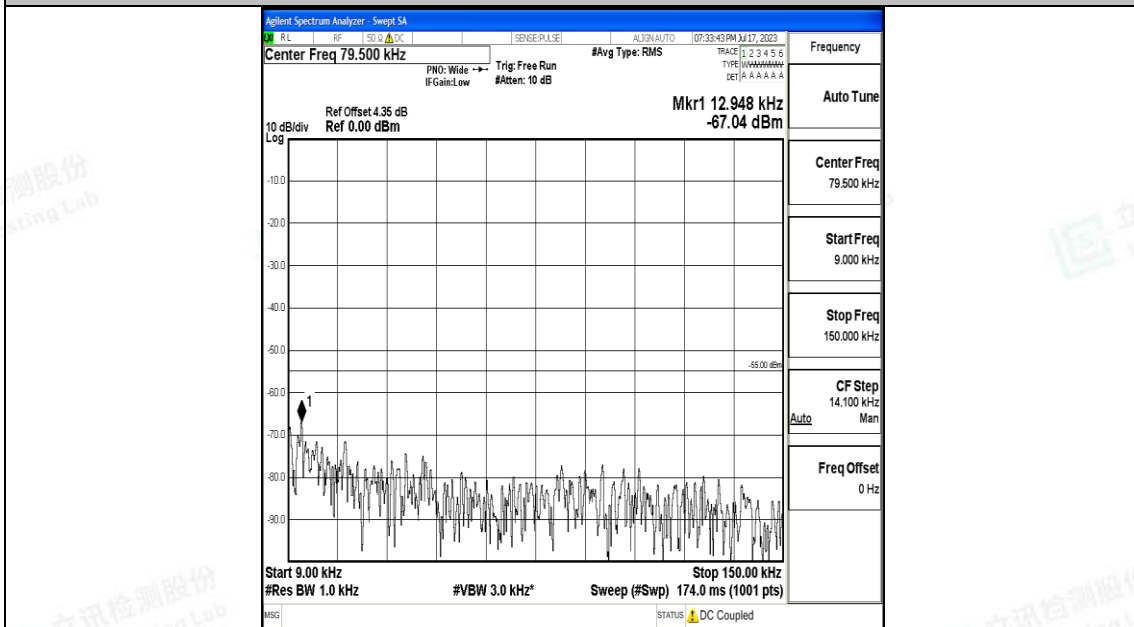

Band7_10MHz_QPSK_21400_1RB#0_30~1000_30~1000

Band7_10MHz_QPSK_21400_1RB#0_1000~20000_1000~20000

Band7_10MHz_QPSK_21400_1RB#0_20000~27000_20000~27000

Band7_10MHz_16QAM_21400_1RB#0_0.009~0.15_0.009~0.15

Band7_10MHz_16QAM_21400_1RB#0_0.15~30_0.15~30