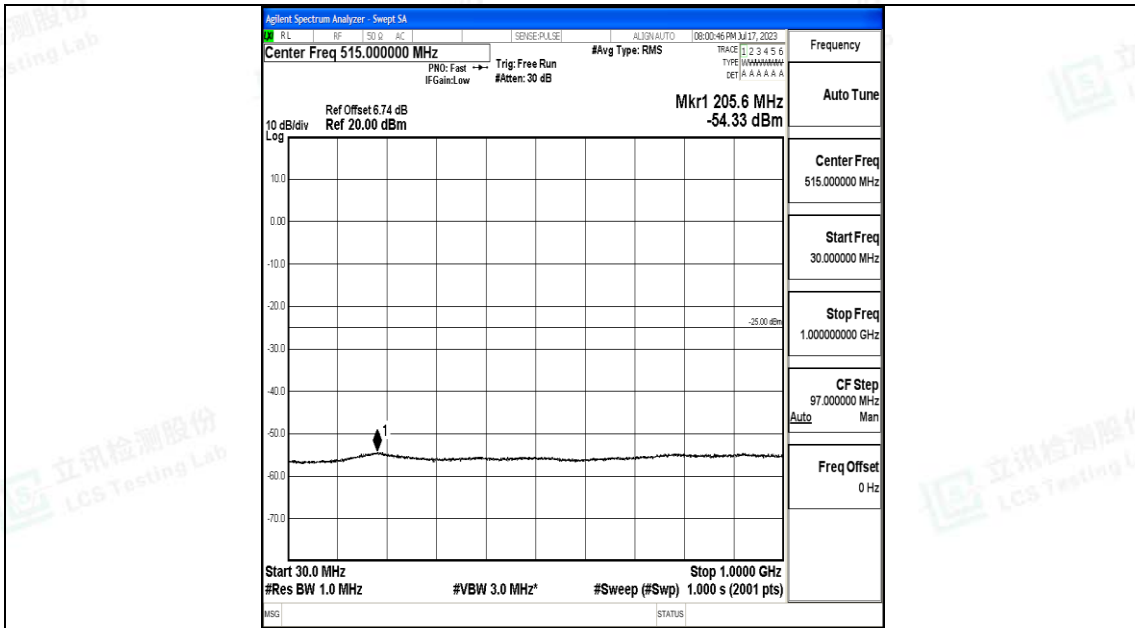

Band7_20MHz_16QAM_21100_1RB#0_30~1000_30~1000

Band7_20MHz_16QAM_21100_1RB#0_1000~20000_1000~20000

Band7_20MHz_16QAM_21100_1RB#0_20000~27000_20000~27000

Band7_20MHz_QPSK_21350_1RB#0_0.009~0.15_0.009~0.15

Band7_20MHz_QPSK_21350_1RB#0_0.15~30_0.15~30