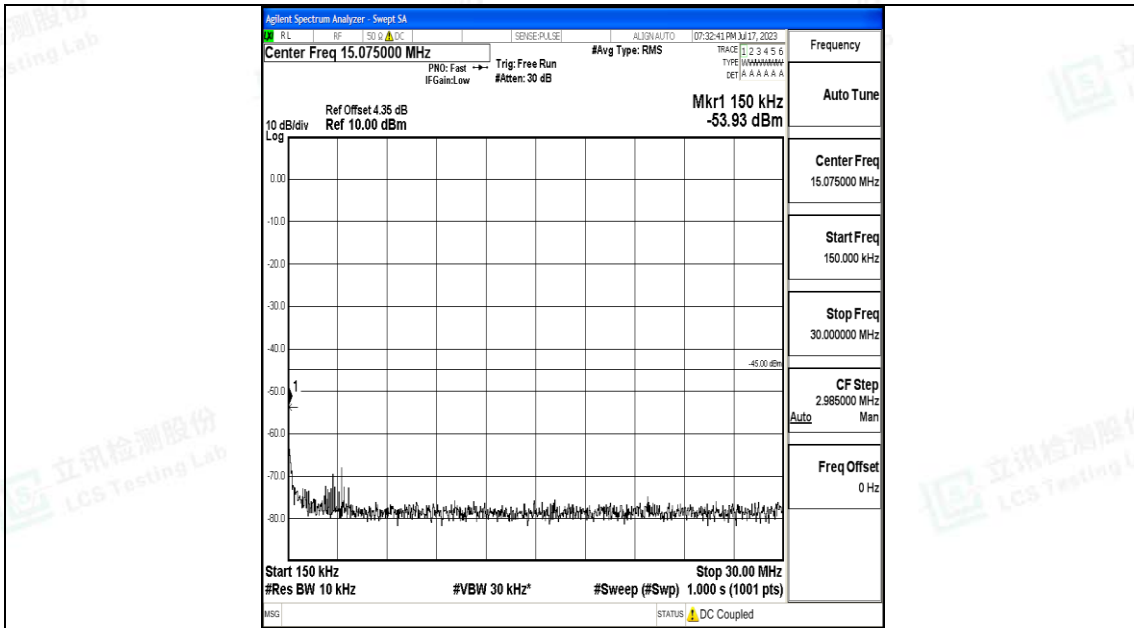

Band7_10MHz_QPSK_21100_1RB#0_30~1000_30~1000

Band7_10MHz_QPSK_21100_1RB#0_1000~20000_1000~20000

Band7_10MHz_QPSK_21100_1RB#0_20000~27000_20000~27000

Band7_10MHz_16QAM_21100_1RB#0_0.009~0.15_0.009~0.15

Band7_10MHz_16QAM_21100_1RB#0_0.15~30_0.15~30