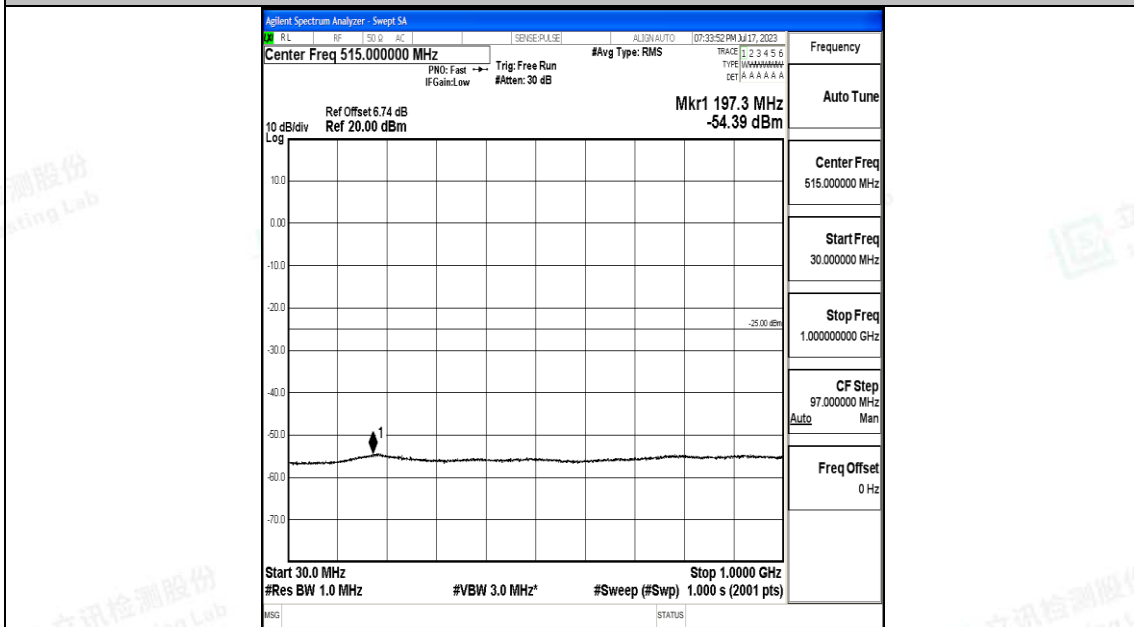

Band7_10MHz_QPSK_21400_1RB#0_30~1000_30~1000

Band7_10MHz_QPSK_21400_1RB#0_1000~20000_1000~20000

Band7_10MHz_QPSK_21400_1RB#0_20000~27000_20000~27000

Band7_10MHz_16QAM_21400_1RB#0_0.009~0.15_0.009~0.15

Band7_10MHz_16QAM_21400_1RB#0_0.15~30_0.15~30