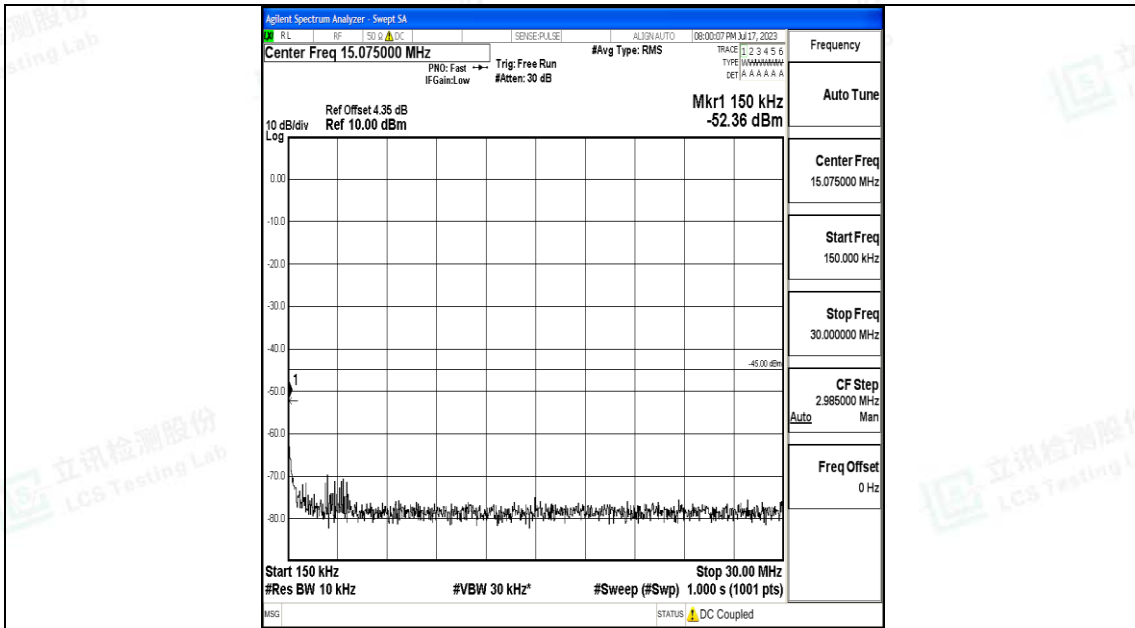

Band7_20MHz_QPSK_21100_1RB#0_30~1000_30~1000

Band7_20MHz_QPSK_21100_1RB#0_1000~20000_1000~20000

Band7_20MHz_QPSK_21100_1RB#0_20000~27000_20000~27000

Band7_20MHz_16QAM_21100_1RB#0_0.009~0.15_0.009~0.15

Band7_20MHz_16QAM_21100_1RB#0_0.15~30_0.15~30