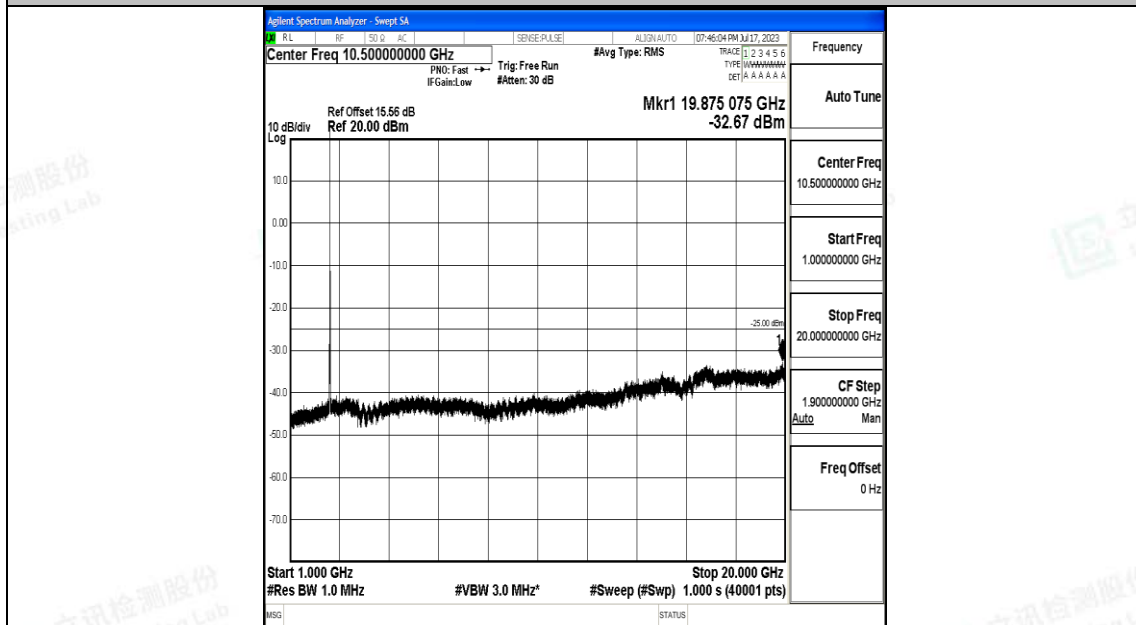

Band7_15MHz_QPSK_21100_1RB#0_30~1000_30~1000

Band7_15MHz_QPSK_21100_1RB#0_1000~20000_1000~20000