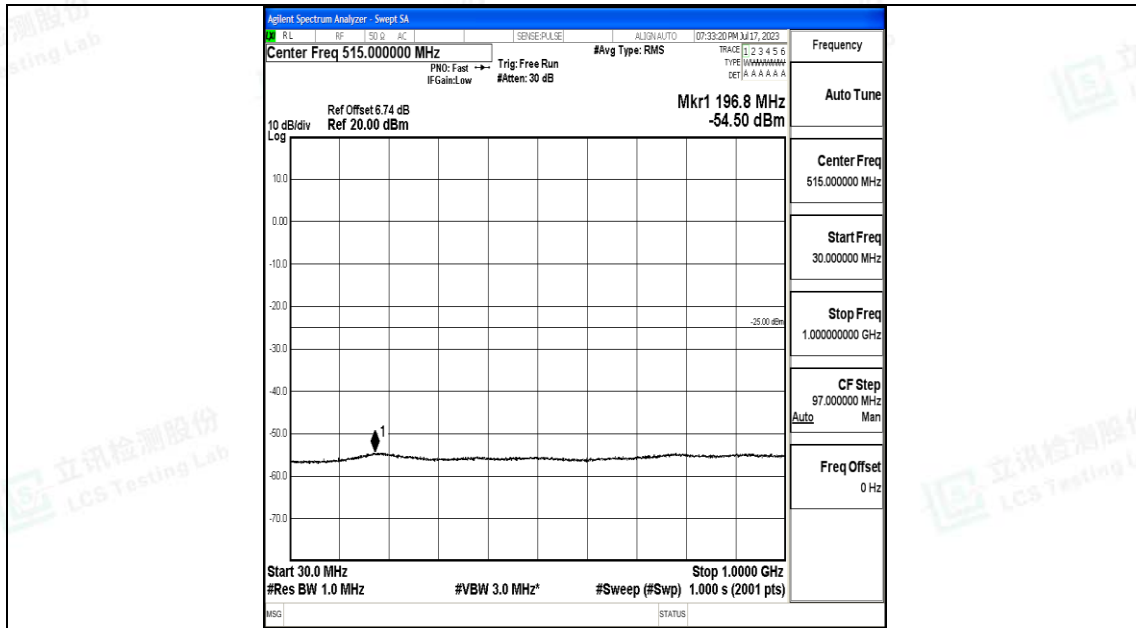

Band7_10MHz_16QAM_21100_1RB#0_30~1000_30~1000

Band7_10MHz_16QAM_21100_1RB#0_1000~20000_1000~20000

Band7_10MHz_16QAM_21100_1RB#0_20000~27000_20000~27000

Band7_10MHz_QPSK_21400_1RB#0_0.009~0.15_0.009~0.15

Band7_10MHz_QPSK_21400_1RB#0_0.15~30_0.15~30