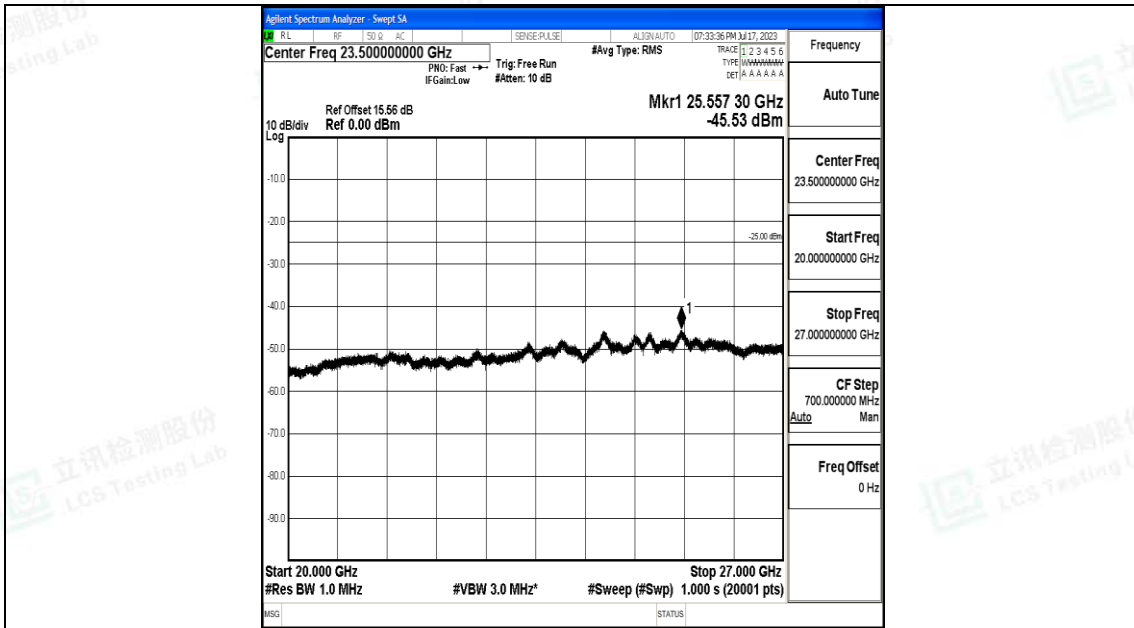

Band7_10MHz_QPSK_21400_1RB#0_1000~20000_1000~20000

Band7_10MHz_QPSK_21400_1RB#0_20000~27000_20000~27000