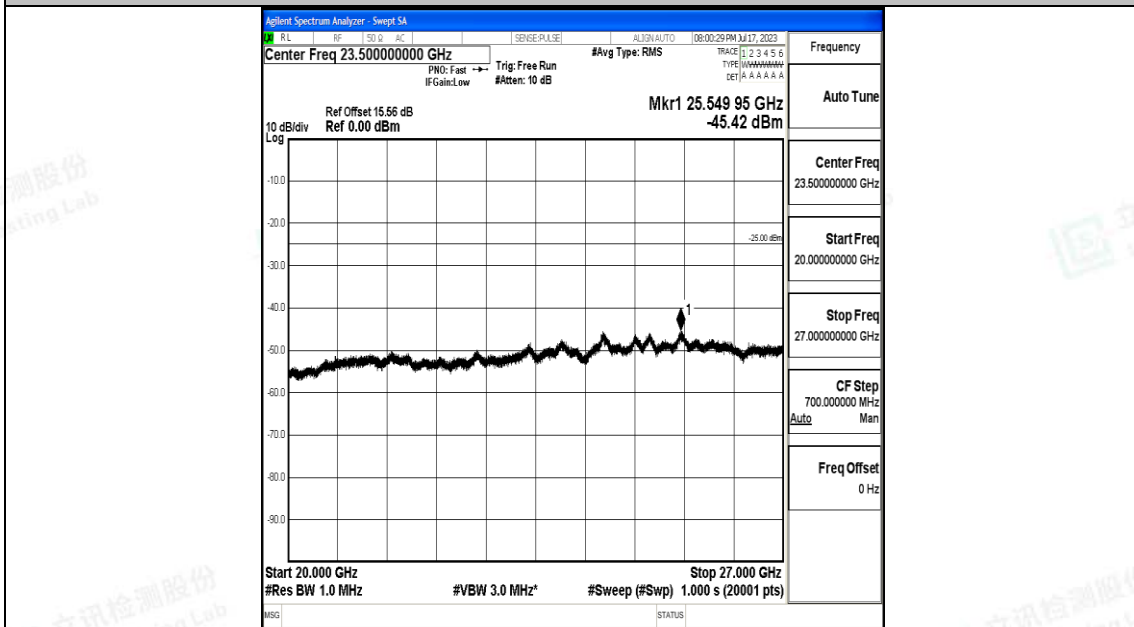

Band7_20MHz_16QAM_21100_1RB#0_1000~20000_1000~20000

Band7_20MHz_16QAM_21100_1RB#0_20000~27000_20000~27000