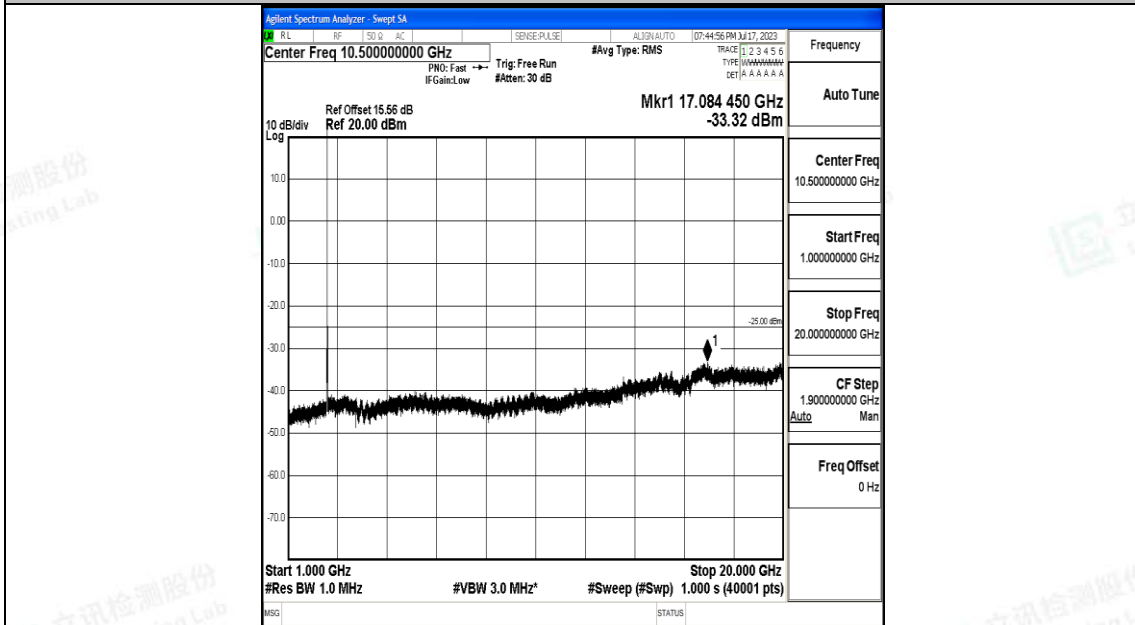

Band7_15MHz_QPSK_20825_1RB#0_30~1000_30~1000

Band7_15MHz_QPSK_20825_1RB#0_1000~20000_1000~20000