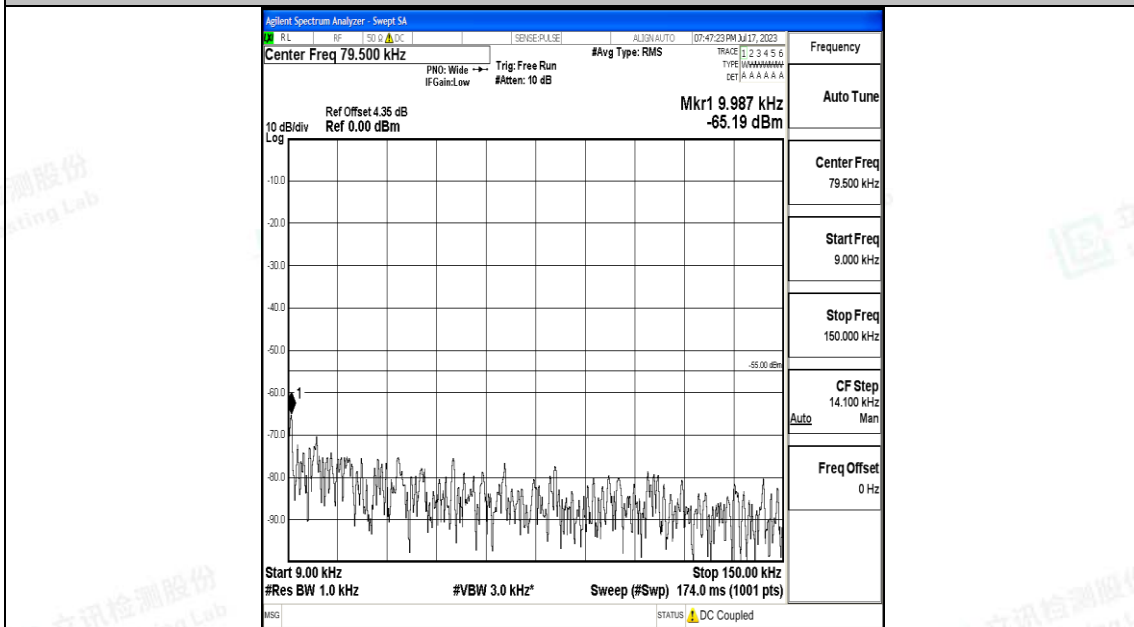

Band7_15MHz_QPSK_21375_1RB#0_30~1000_30~1000

Band7_15MHz_QPSK_21375_1RB#0_1000~20000_1000~20000

Band7_15MHz_QPSK_21375_1RB#0_20000~27000_20000~27000

Band7_15MHz_16QAM_21375_1RB#0_0.009~0.15_0.009~0.15

Band7_15MHz_16QAM_21375_1RB#0_0.15~30_0.15~30