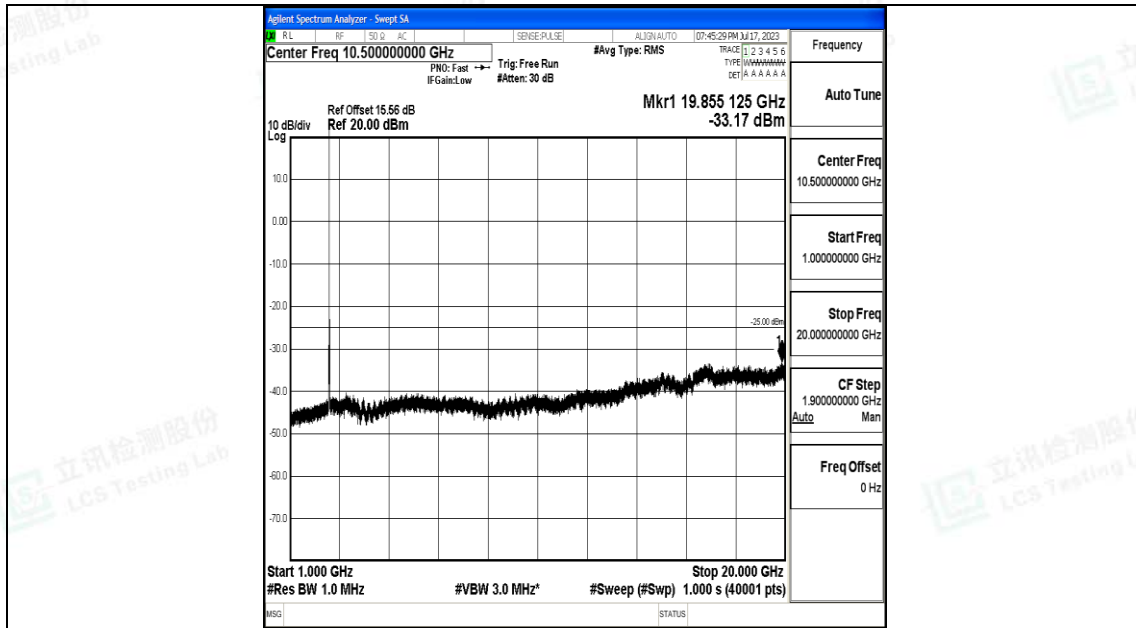

Band7_15MHz_16QAM_20825_1RB#0_30~1000_30~1000

Band7_15MHz_16QAM_20825_1RB#0_1000~20000_1000~20000