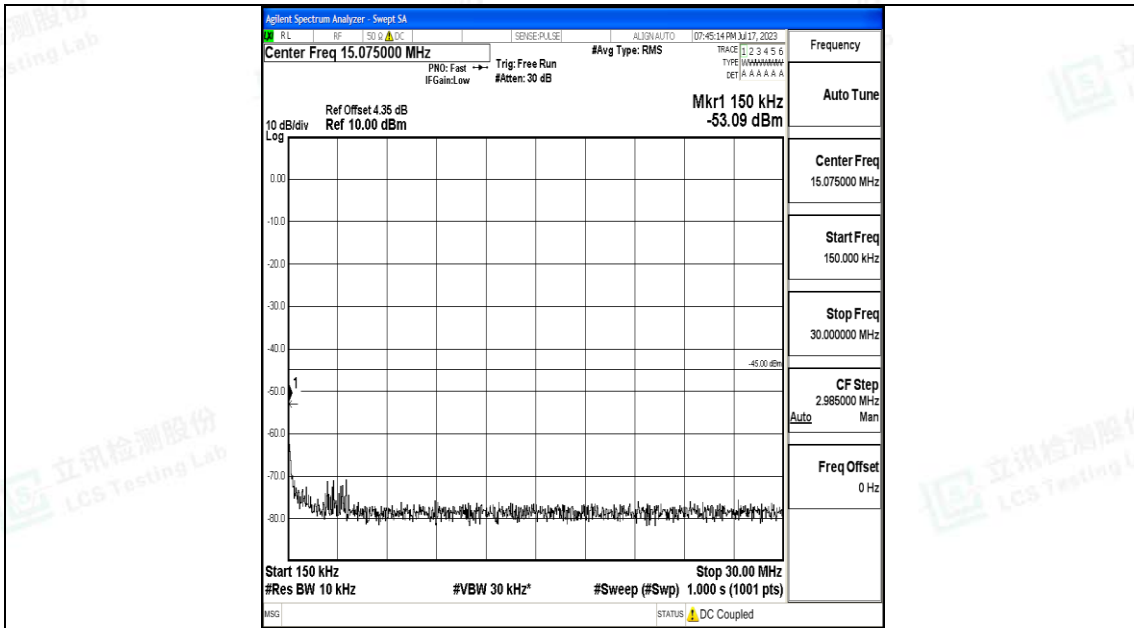

Band7_15MHz_QPSK_20825_1RB#0_30~1000_30~1000

Band7_15MHz_QPSK_20825_1RB#0_1000~20000_1000~20000

Band7_15MHz_QPSK_20825_1RB#0_20000~27000_20000~27000

Band7_15MHz_16QAM_20825_1RB#0_0.009~0.15_0.009~0.15

Band7_15MHz_16QAM_20825_1RB#0_0.15~30_0.15~30