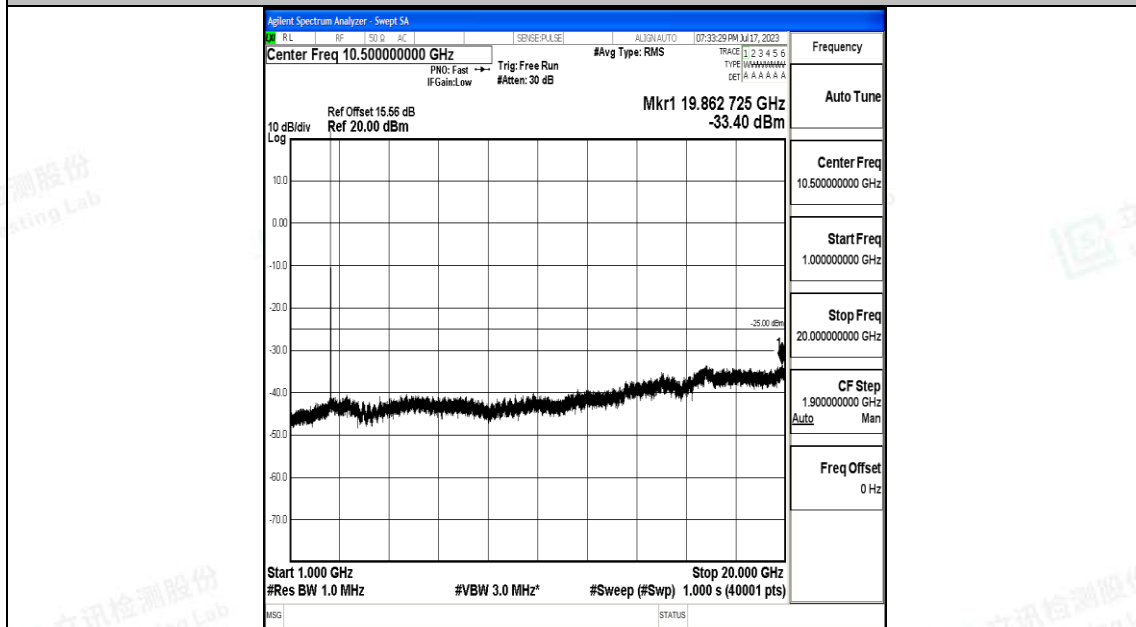

Band7_10MHz_QPSK_21400_1RB#0_30~1000_30~1000

Band7_10MHz_QPSK_21400_1RB#0_1000~20000_1000~20000