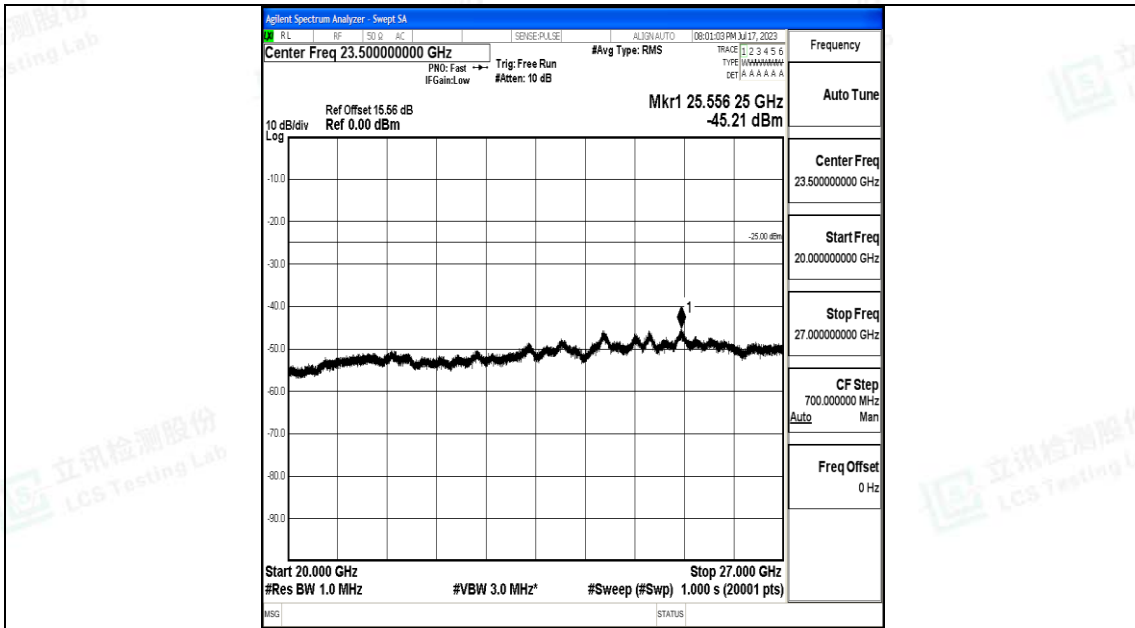

Band7_20MHz_QPSK_21350_1RB#0_1000~20000_1000~20000

Band7_20MHz_QPSK_21350_1RB#0_20000~27000_20000~27000