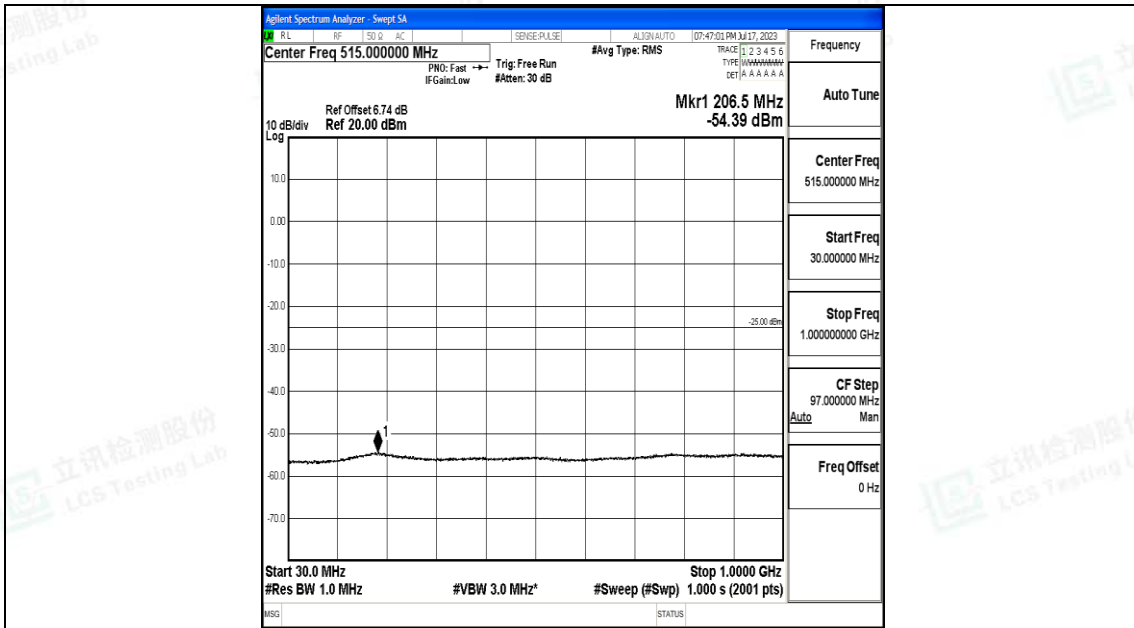

Band7_15MHz_16QAM_21100_1RB#0_30~1000_30~1000

Band7_15MHz_16QAM_21100_1RB#0_1000~20000_1000~20000

Band7_15MHz_16QAM_21100_1RB#0_20000~27000_20000~27000

Band7_15MHz_QPSK_21375_1RB#0_0.009~0.15_0.009~0.15

Band7_15MHz_QPSK_21375_1RB#0_0.15~30_0.15~30