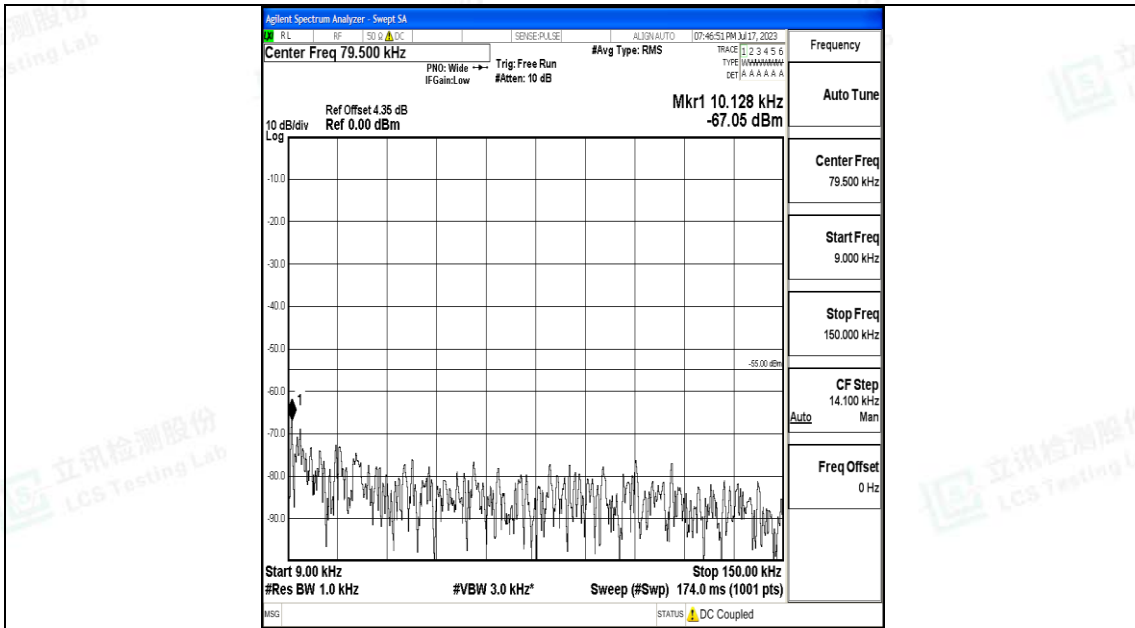

Band7_15MHz_16QAM_21100_1RB#0_30~1000_30~1000

Band7_15MHz_16QAM_21100_1RB#0_1000~20000_1000~20000

Band7_15MHz_16QAM_21100_1RB#0_20000~27000_20000~27000

Band7_15MHz_QPSK_21375_1RB#0_0.009~0.15_0.009~0.15

Band7_15MHz_QPSK_21375_1RB#0_0.15~30_0.15~30