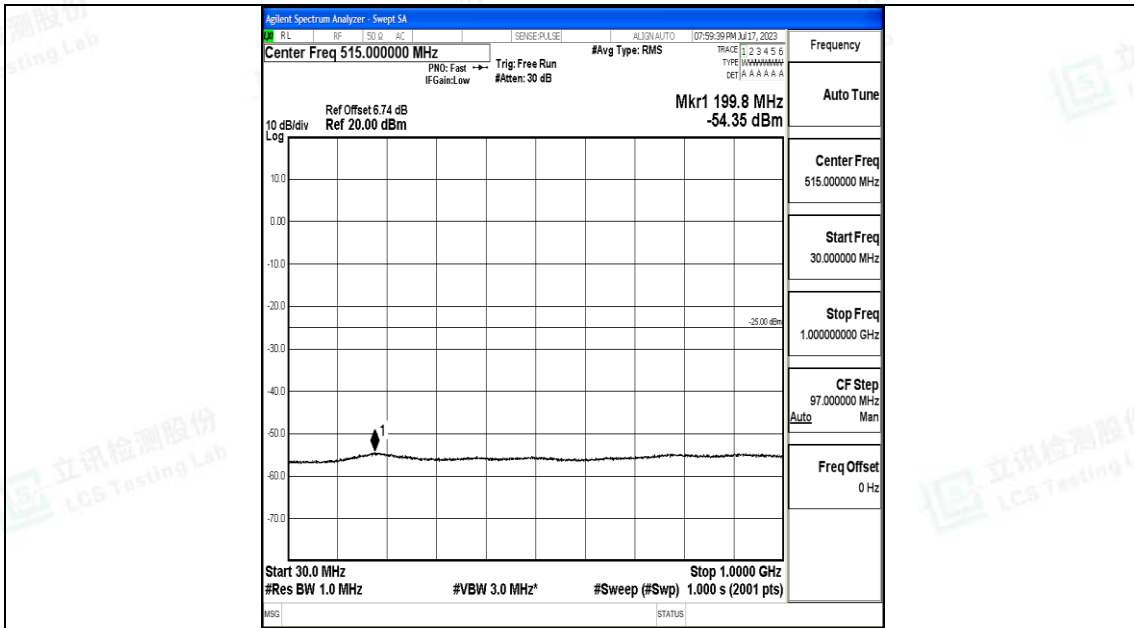

Band7_20MHz_16QAM_20850_1RB#0_30~1000_30~1000

Band7_20MHz_16QAM_20850_1RB#0_1000~20000_1000~20000

Band7_20MHz_16QAM_20850_1RB#0_20000~27000_20000~27000

Band7_20MHz_QPSK_21100_1RB#0_0.009~0.15_0.009~0.15

Band7_20MHz_QPSK_21100_1RB#0_0.15~30_0.15~30