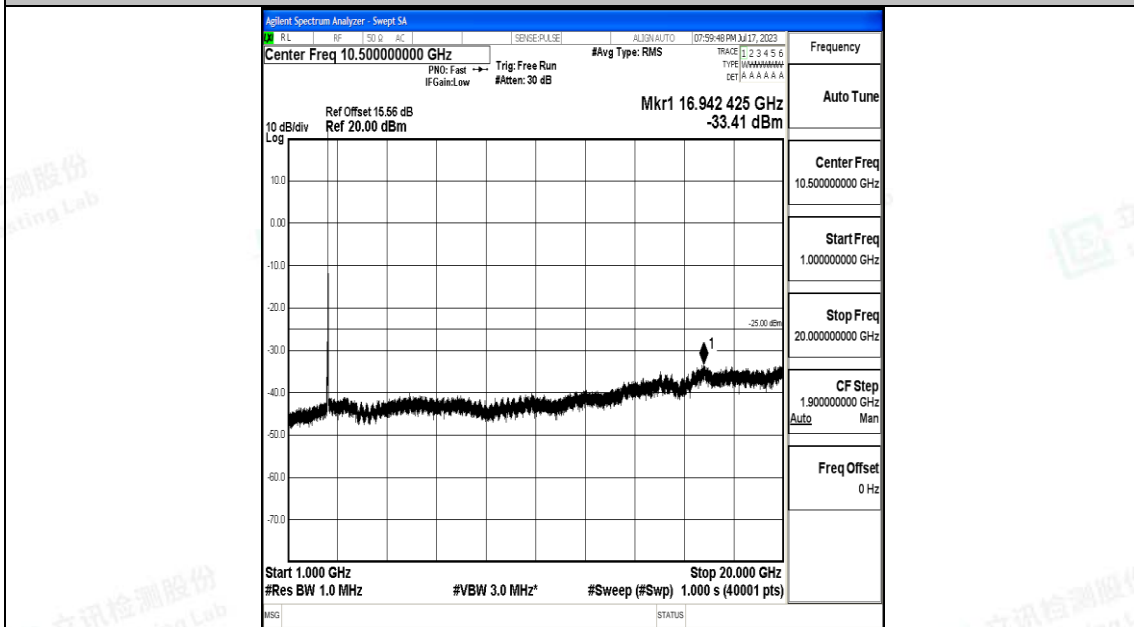

Band7_20MHz_QPSK_21100_1RB#0_30~1000_30~1000

Band7_20MHz_QPSK_21100_1RB#0_1000~20000_1000~20000