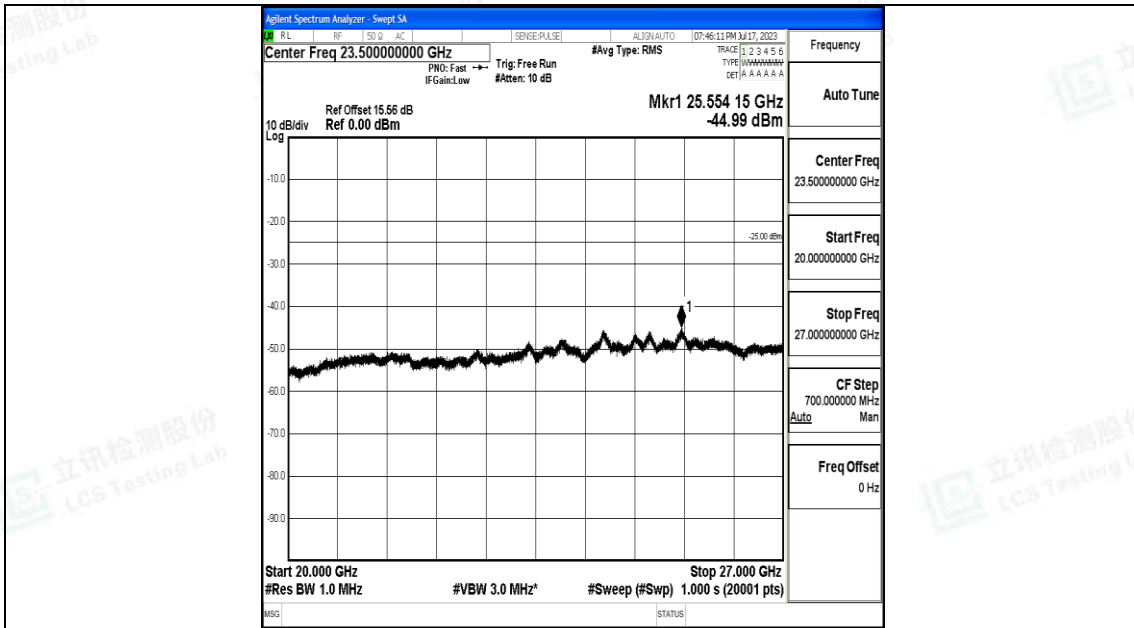

Band7_15MHz_QPSK_21100_1RB#0_1000~20000_1000~20000

Band7_15MHz_QPSK_21100_1RB#0_20000~27000_20000~27000