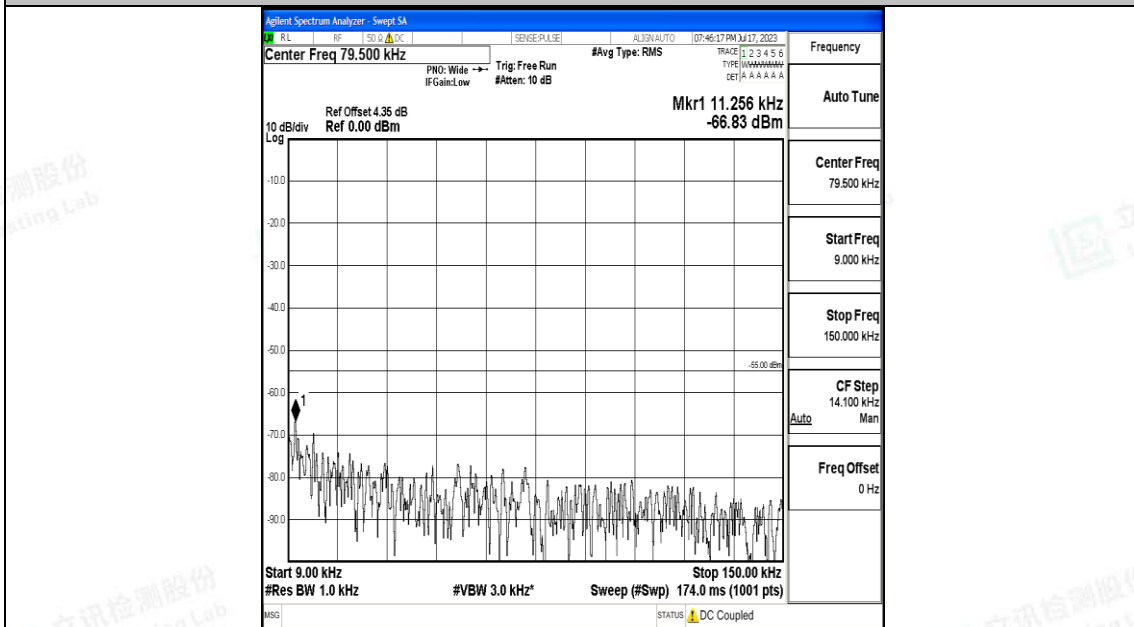

Band7_15MHz_QPSK_21100_1RB#0_30~1000_30~1000

Band7_15MHz_QPSK_21100_1RB#0_1000~20000_1000~20000

Band7_15MHz_QPSK_21100_1RB#0_20000~27000_20000~27000

Band7_15MHz_16QAM_21100_1RB#0_0.009~0.15_0.009~0.15

Band7_15MHz_16QAM_21100_1RB#0_0.15~30_0.15~30