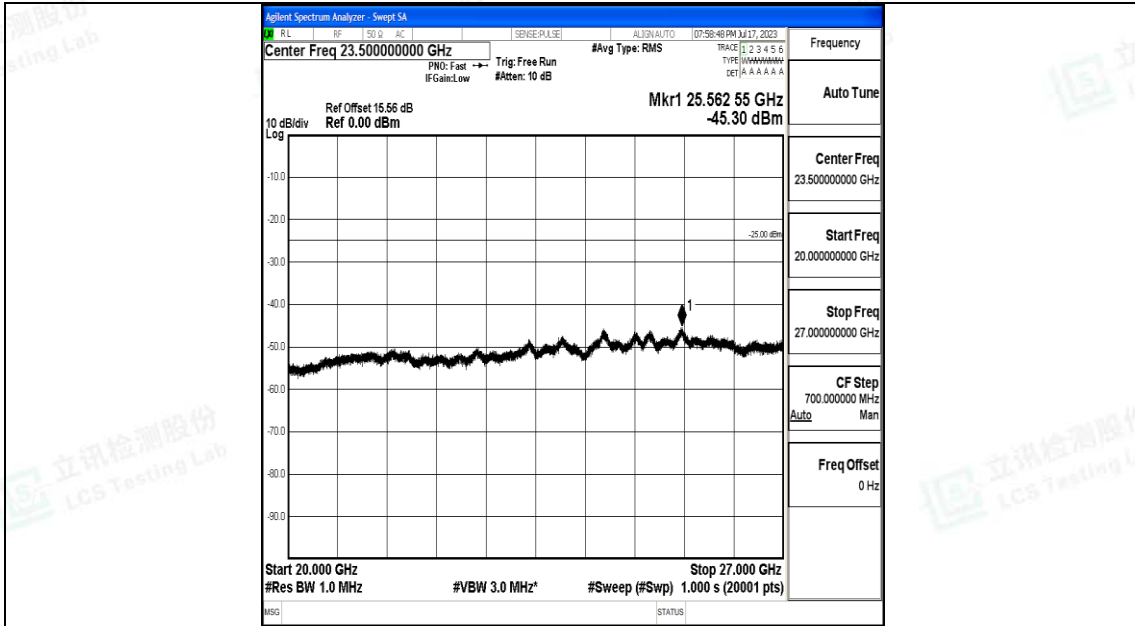

Band7_20MHz_QPSK_20850_1RB#0_1000~20000_1000~20000

Band7_20MHz_QPSK_20850_1RB#0_20000~27000_20000~27000