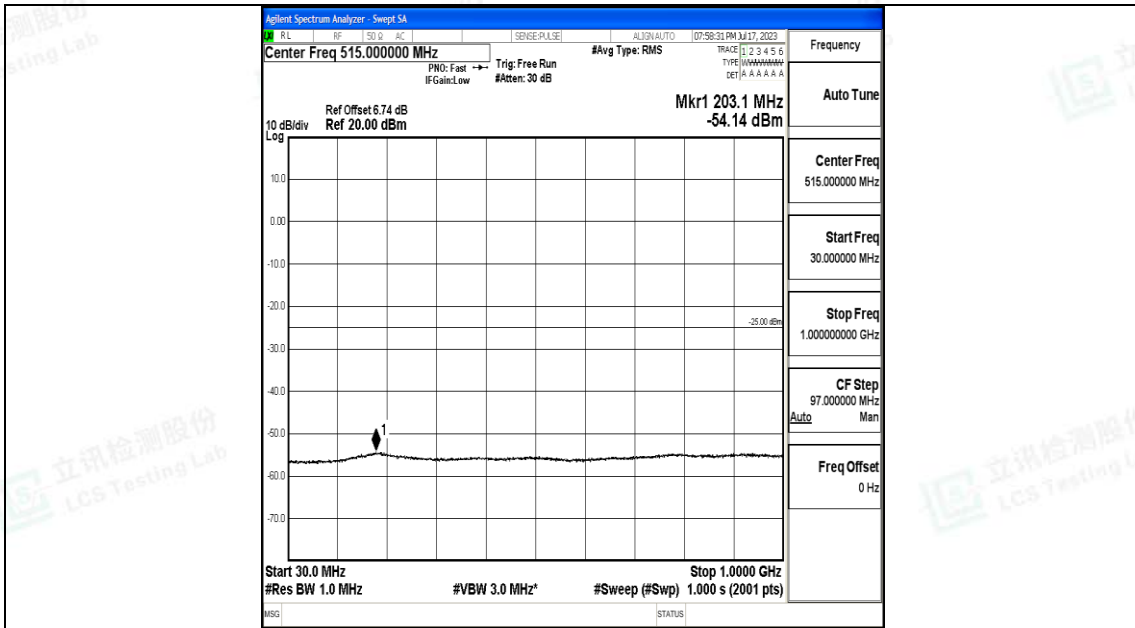

Band7_15MHz_16QAM_21375_1RB#0_30~1000_30~1000

Band7_15MHz_16QAM_21375_1RB#0_1000~20000_1000~20000

Band7_15MHz_16QAM_21375_1RB#0_20000~27000_20000~27000

Band7_20MHz_QPSK_20850_1RB#0_0.009~0.15_0.009~0.15

Band7_20MHz_QPSK_20850_1RB#0_0.15~30_0.15~30