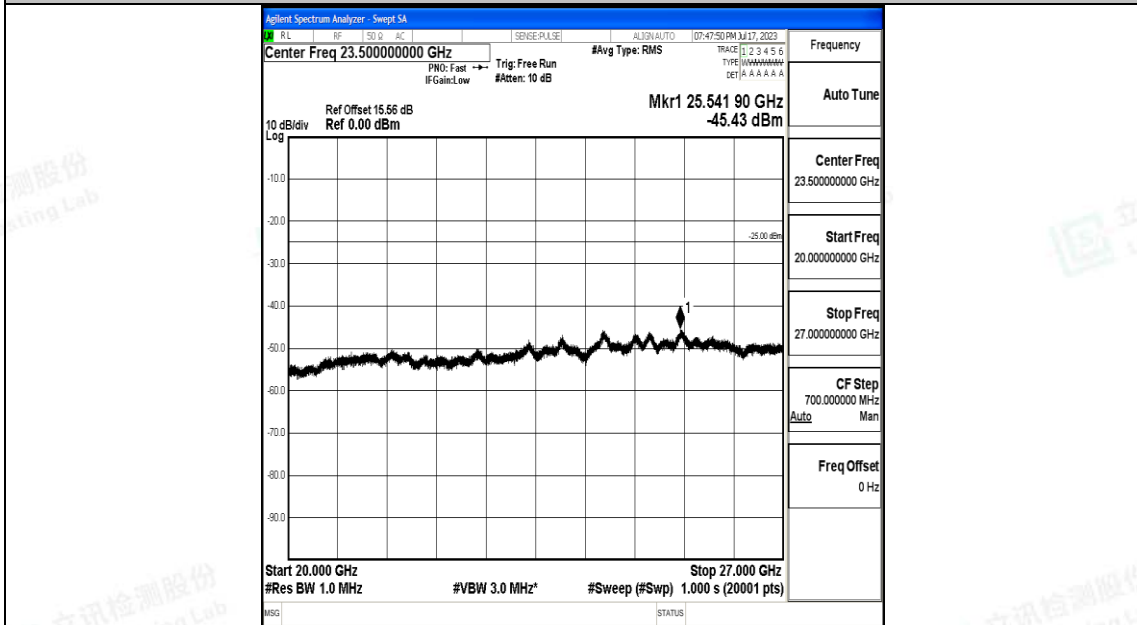

Band7_15MHz_16QAM_21375_1RB#0_1000~20000_1000~20000

Band7_15MHz_16QAM_21375_1RB#0_20000~27000_20000~27000