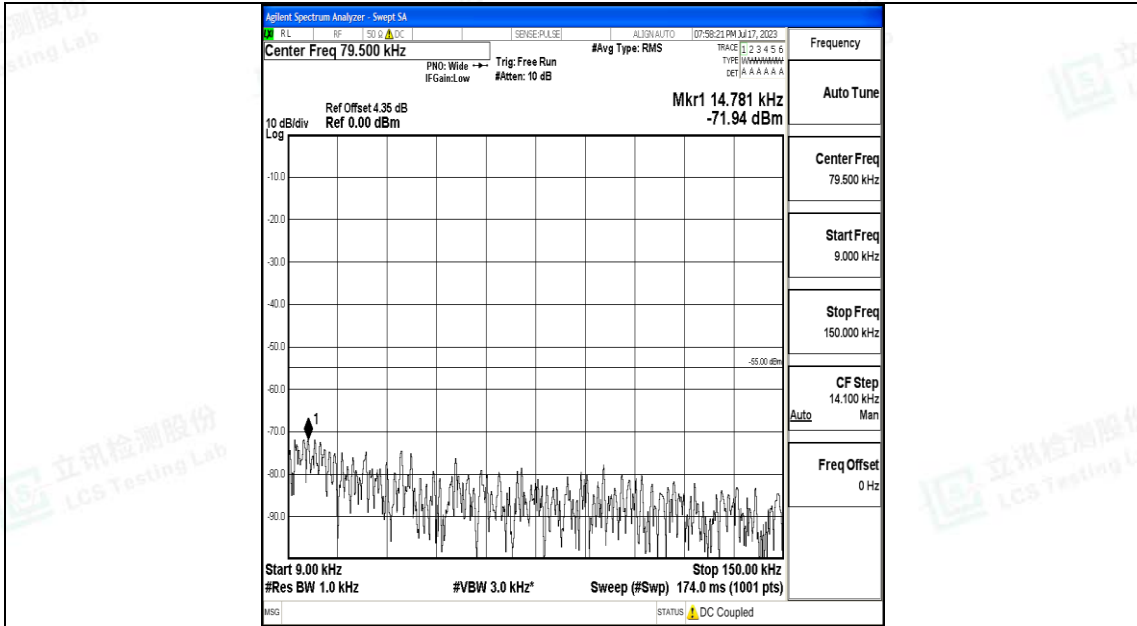

Band7_15MHz_16QAM_21375_1RB#0_30~1000_30~1000

Band7_15MHz_16QAM_21375_1RB#0_1000~20000_1000~20000

Band7_15MHz_16QAM_21375_1RB#0_20000~27000_20000~27000

Band7_20MHz_QPSK_20850_1RB#0_0.009~0.15_0.009~0.15

Band7_20MHz_QPSK_20850_1RB#0_0.15~30_0.15~30