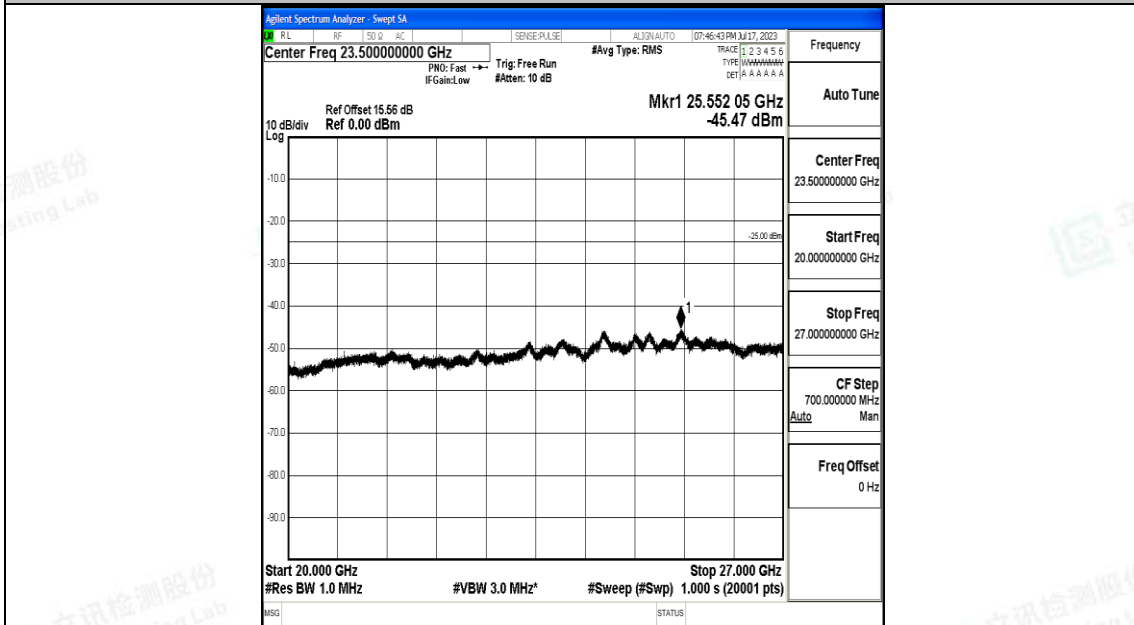

Band7_15MHz_16QAM_21100_1RB#0_1000~20000_1000~20000

Band7_15MHz_16QAM_21100_1RB#0_20000~27000_20000~27000