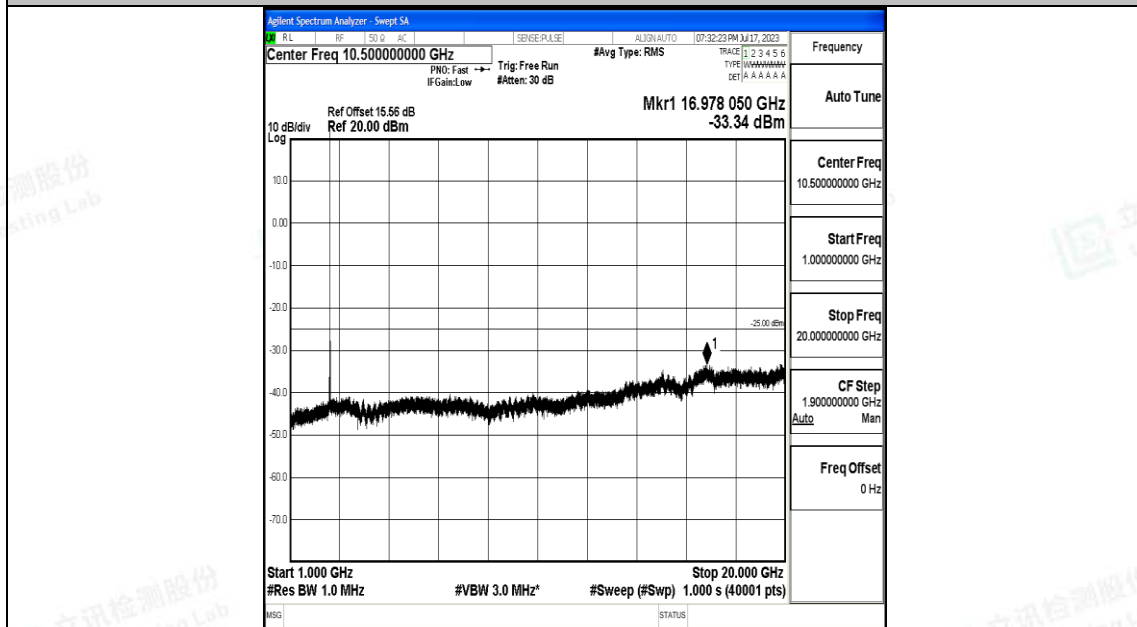

Band7_10MHz_QPSK_21100_1RB#0_30~1000_30~1000

Band7_10MHz_QPSK_21100_1RB#0_1000~20000_1000~20000

Band7_10MHz_QPSK_21100_1RB#0_20000~27000_20000~27000

Band7_10MHz_16QAM_21100_1RB#0_0.009~0.15_0.009~0.15

Band7_10MHz_16QAM_21100_1RB#0_0.15~30_0.15~30