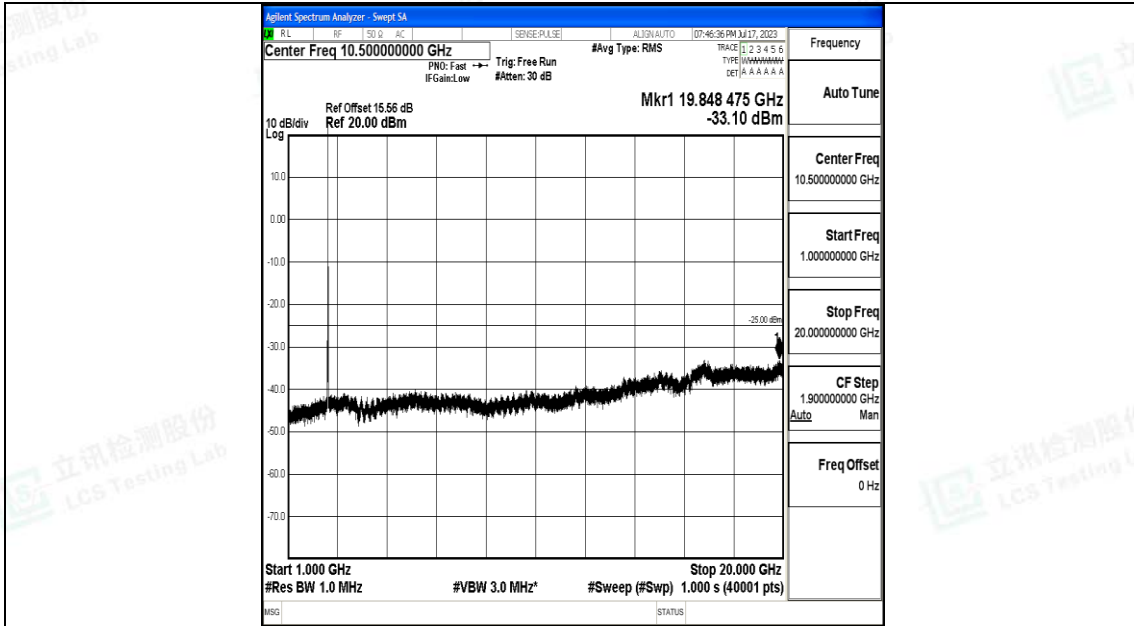

Band7_15MHz_16QAM_21100_1RB#0_30~1000_30~1000

Band7_15MHz_16QAM_21100_1RB#0_1000~20000_1000~20000