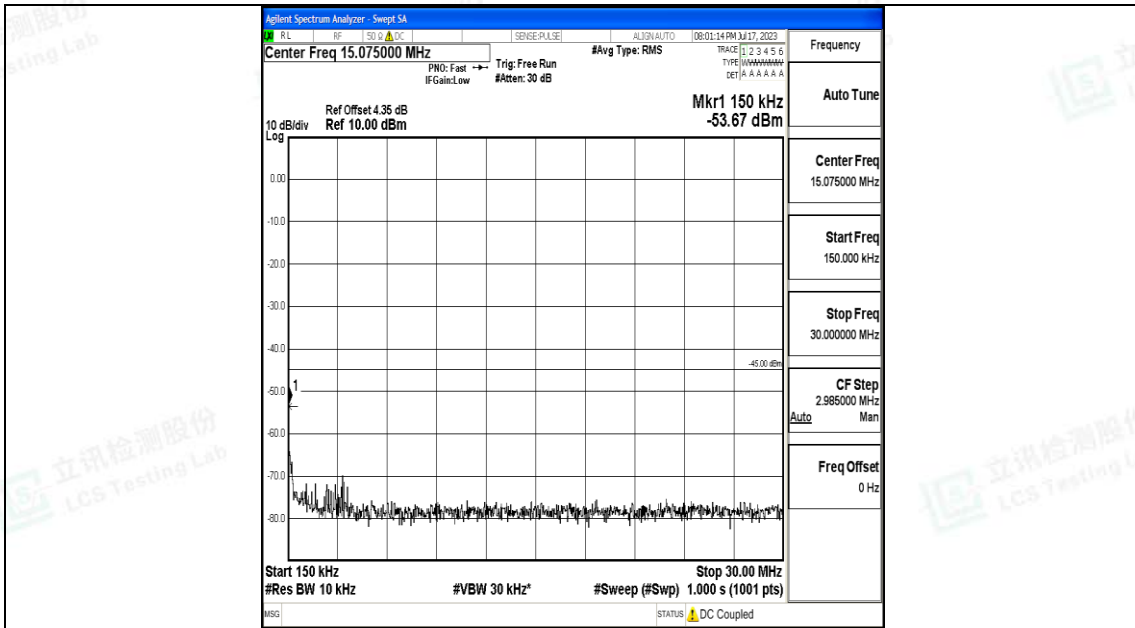

Band7_20MHz_QPSK_21350_1RB#0_30~1000_30~1000

Band7_20MHz_QPSK_21350_1RB#0_1000~20000_1000~20000

Band7_20MHz_QPSK_21350_1RB#0_20000~27000_20000~27000

Band7_20MHz_16QAM_21350_1RB#0_0.009~0.15_0.009~0.15

Band7_20MHz_16QAM_21350_1RB#0_0.15~30_0.15~30