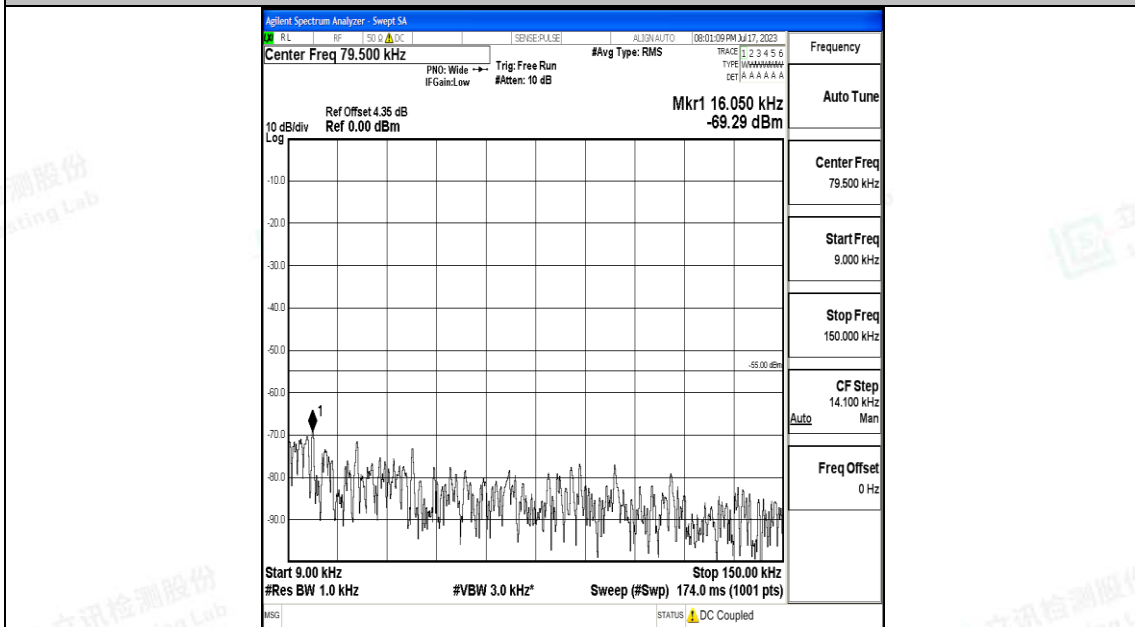

Band7_20MHz_QPSK_21350_1RB#0_30~1000_30~1000

Band7_20MHz_QPSK_21350_1RB#0_1000~20000_1000~20000

Band7_20MHz_QPSK_21350_1RB#0_20000~27000_20000~27000

Band7_20MHz_16QAM_21350_1RB#0_0.009~0.15_0.009~0.15

Band7_20MHz_16QAM_21350_1RB#0_0.15~30_0.15~30