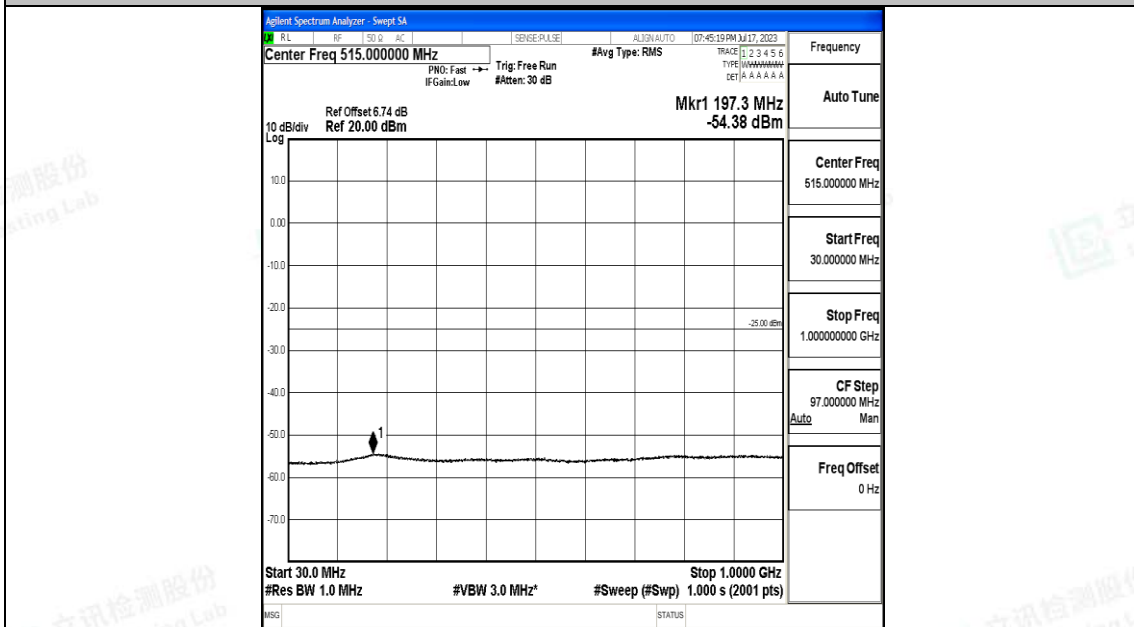

Band7_15MHz_QPSK_20825_1RB#0_30~1000_30~1000

Band7_15MHz_QPSK_20825_1RB#0_1000~20000_1000~20000

Band7_15MHz_QPSK_20825_1RB#0_20000~27000_20000~27000

Band7_15MHz_16QAM_20825_1RB#0_0.009~0.15_0.009~0.15

Band7_15MHz_16QAM_20825_1RB#0_0.15~30_0.15~30