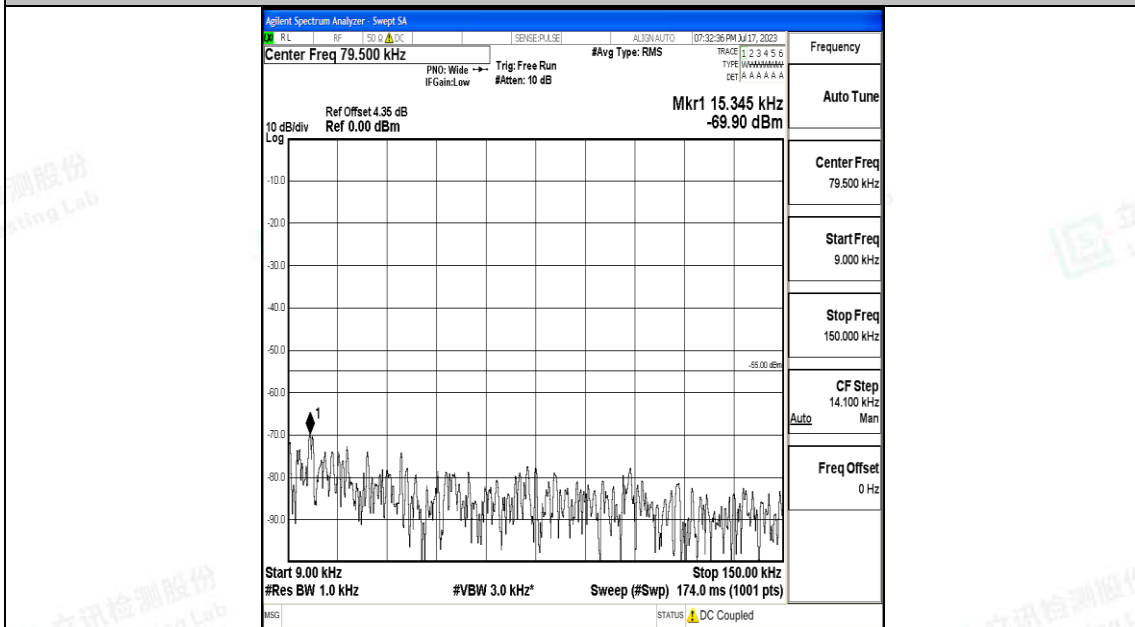

Band7_10MHz_QPSK_21100_1RB#0_30~1000_30~1000

Band7_10MHz_QPSK_21100_1RB#0_1000~20000_1000~20000

Band7_10MHz_QPSK_21100_1RB#0_20000~27000_20000~27000

Band7_10MHz_16QAM_21100_1RB#0_0.009~0.15_0.009~0.15

Band7_10MHz_16QAM_21100_1RB#0_0.15~30_0.15~30