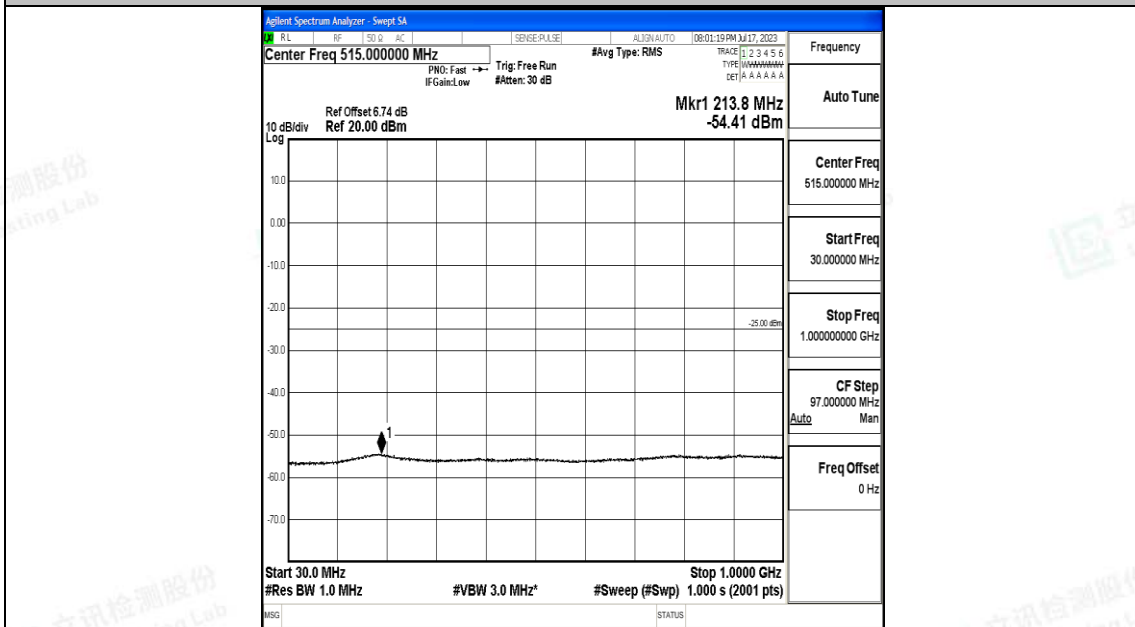

Band7_20MHz_QPSK_21350_1RB#0_30~1000_30~1000

Band7_20MHz_QPSK_21350_1RB#0_1000~20000_1000~20000

Band7_20MHz_QPSK_21350_1RB#0_20000~27000_20000~27000

Band7_20MHz_16QAM_21350_1RB#0_0.009~0.15_0.009~0.15

Band7_20MHz_16QAM_21350_1RB#0_0.15~30_0.15~30