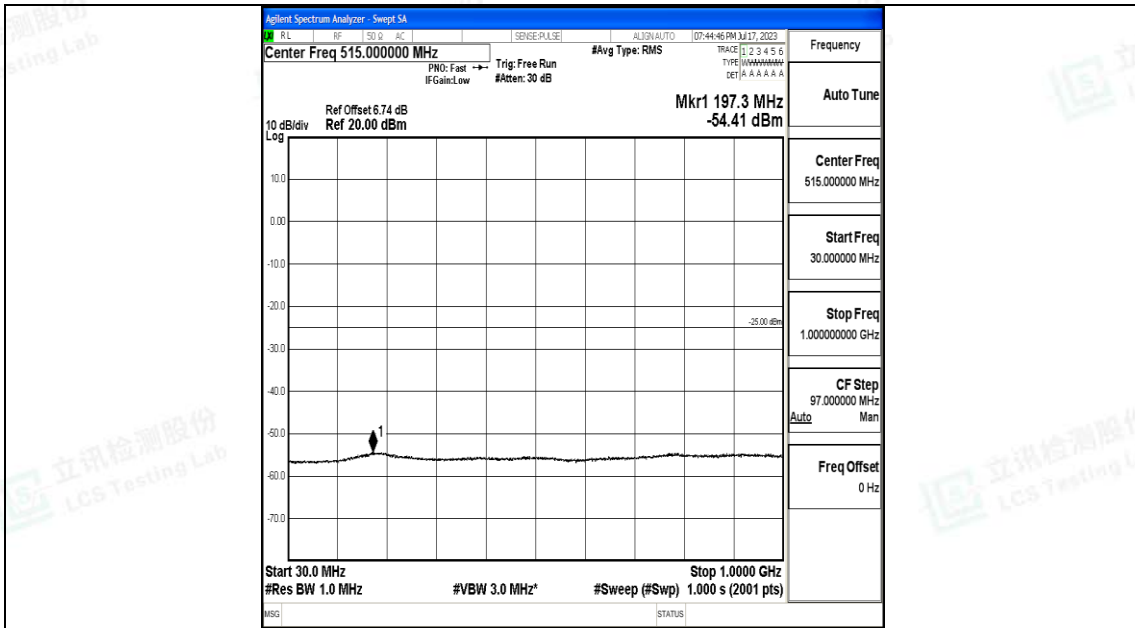

Band7_10MHz_16QAM_21400_1RB#0_30~1000_30~1000

Band7_10MHz_16QAM_21400_1RB#0_1000~20000_1000~20000

Band7_10MHz_16QAM_21400_1RB#0_20000~27000_20000~27000

Band7_15MHz_QPSK_20825_1RB#0_0.009~0.15_0.009~0.15

Band7_15MHz_QPSK_20825_1RB#0_0.15~30_0.15~30