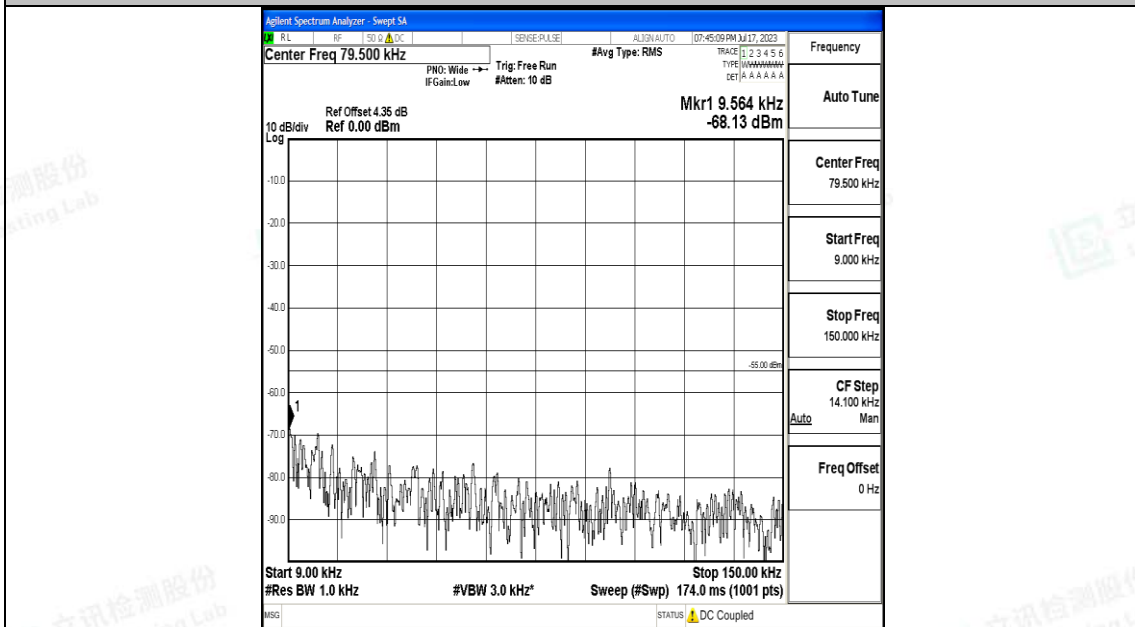

Band7_15MHz_QPSK_20825_1RB#0_30~1000_30~1000

Band7_15MHz_QPSK_20825_1RB#0_1000~20000_1000~20000

Band7_15MHz_QPSK_20825_1RB#0_20000~27000_20000~27000

Band7_15MHz_16QAM_20825_1RB#0_0.009~0.15_0.009~0.15

Band7_15MHz_16QAM_20825_1RB#0_0.15~30_0.15~30