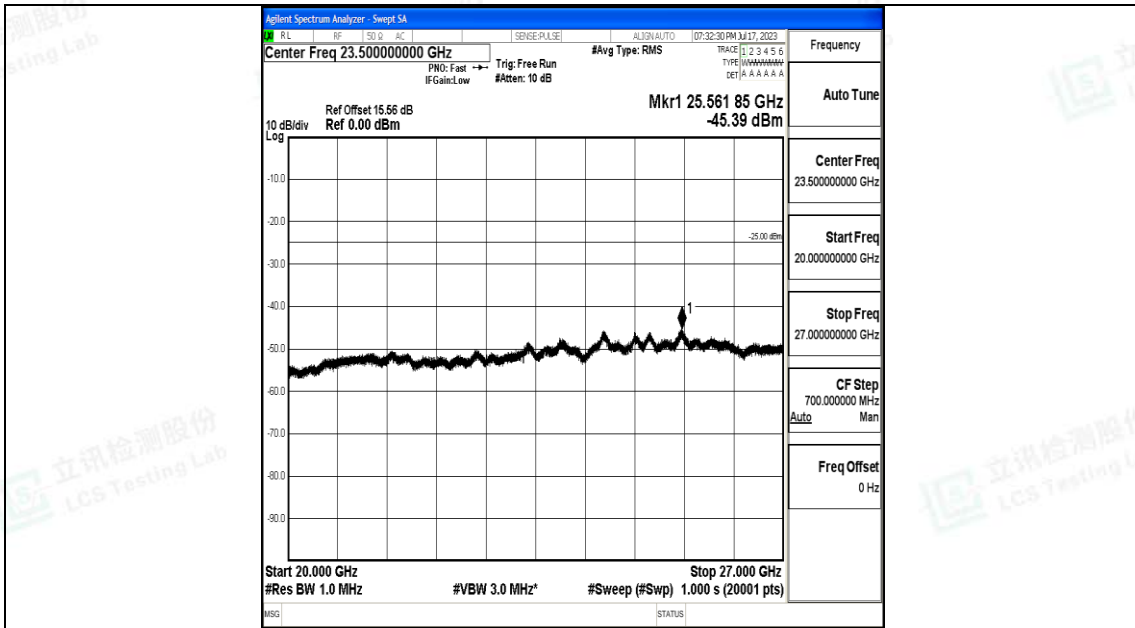

Band7_10MHz_QPSK_21100_1RB#0_30~1000_30~1000

Band7_10MHz_QPSK_21100_1RB#0_1000~20000_1000~20000

Band7_10MHz_QPSK_21100_1RB#0_20000~27000_20000~27000

Band7_10MHz_16QAM_21100_1RB#0_0.009~0.15_0.009~0.15

Band7_10MHz_16QAM_21100_1RB#0_0.15~30_0.15~30