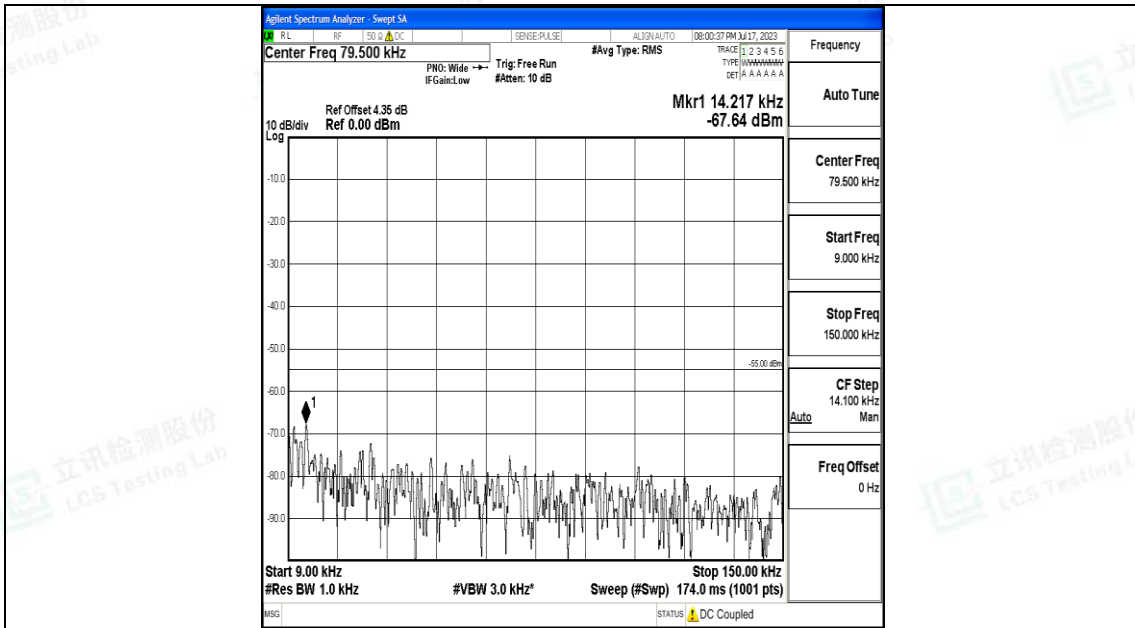

Band7_20MHz_16QAM_21100_1RB#0_30~1000_30~1000

Band7_20MHz_16QAM_21100_1RB#0_1000~20000_1000~20000

Band7_20MHz_16QAM_21100_1RB#0_20000~27000_20000~27000

Band7_20MHz_QPSK_21350_1RB#0_0.009~0.15_0.009~0.15

Band7_20MHz_QPSK_21350_1RB#0_0.15~30_0.15~30