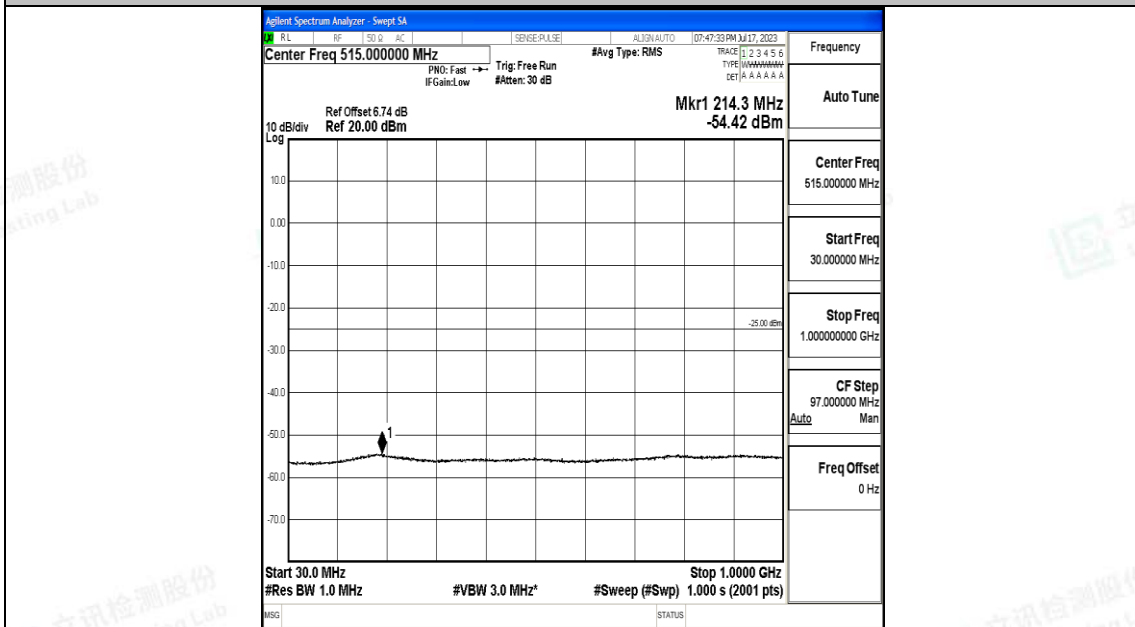

Band7_15MHz_QPSK_21375_1RB#0_30~1000_30~1000

Band7_15MHz_QPSK_21375_1RB#0_1000~20000_1000~20000

Band7_15MHz_QPSK_21375_1RB#0_20000~27000_20000~27000

Band7_15MHz_16QAM_21375_1RB#0_0.009~0.15_0.009~0.15

Band7_15MHz_16QAM_21375_1RB#0_0.15~30_0.15~30