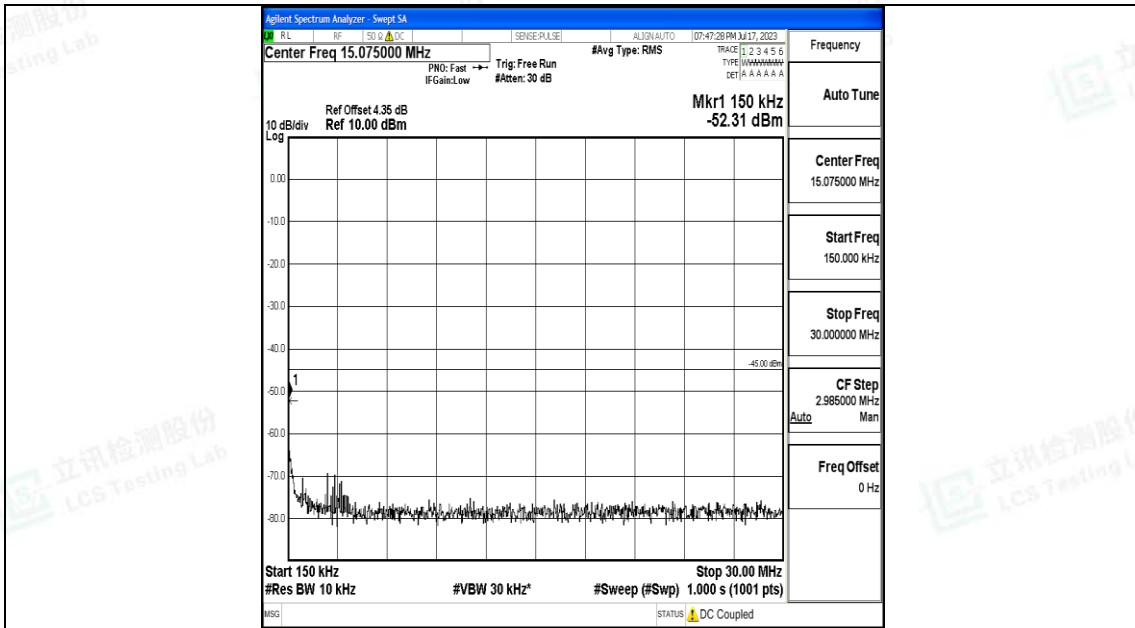

Band7_15MHz_QPSK_21375_1RB#0_30~1000_30~1000

Band7_15MHz_QPSK_21375_1RB#0_1000~20000_1000~20000

Band7_15MHz_QPSK_21375_1RB#0_20000~27000_20000~27000

Band7_15MHz_16QAM_21375_1RB#0_0.009~0.15_0.009~0.15

Band7_15MHz_16QAM_21375_1RB#0_0.15~30_0.15~30