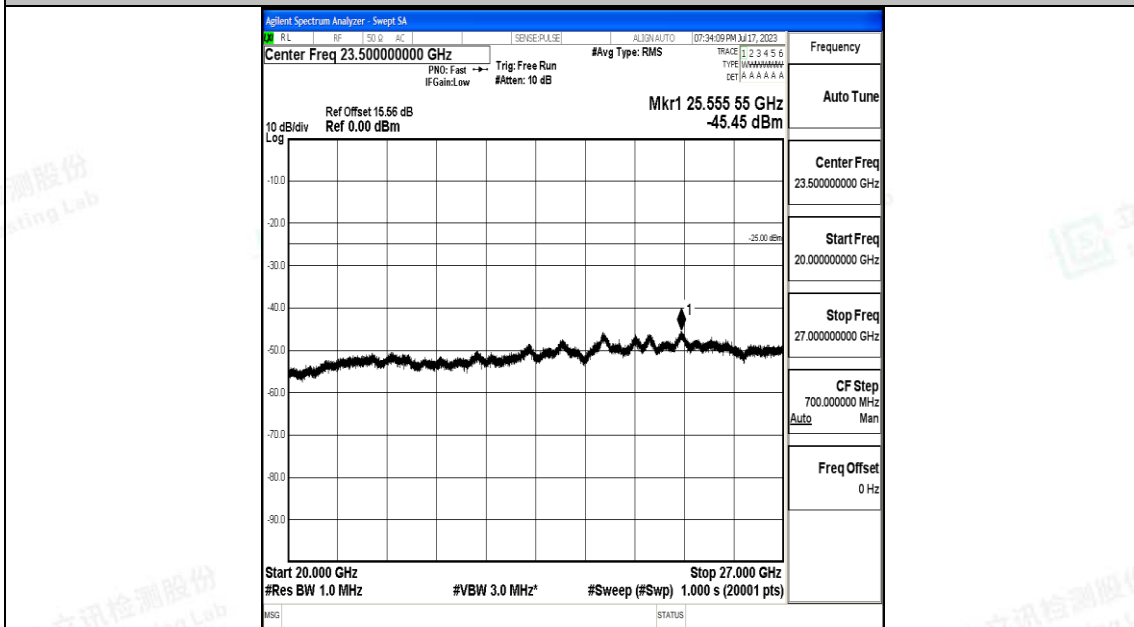

Band7_10MHz_16QAM_21400_1RB#0_1000~20000_1000~20000

Band7_10MHz_16QAM_21400_1RB#0_20000~27000_20000~27000