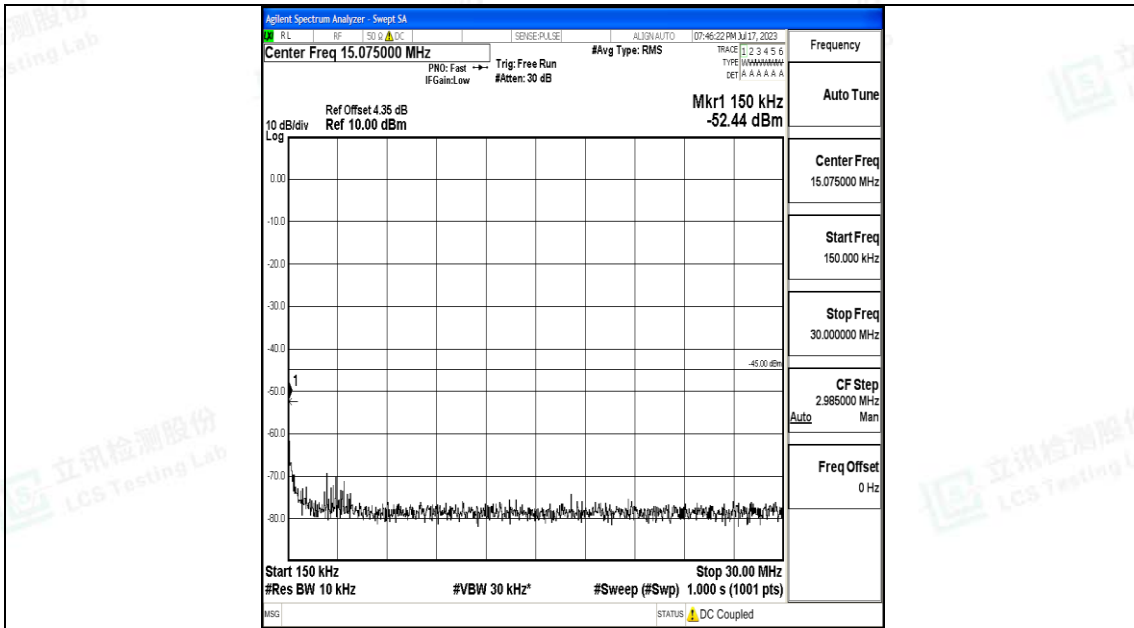

Band7_15MHz_QPSK_21100_1RB#0_30~1000_30~1000

Band7_15MHz_QPSK_21100_1RB#0_1000~20000_1000~20000

Band7_15MHz_QPSK_21100_1RB#0_20000~27000_20000~27000

Band7_15MHz_16QAM_21100_1RB#0_0.009~0.15_0.009~0.15

Band7_15MHz_16QAM_21100_1RB#0_0.15~30_0.15~30