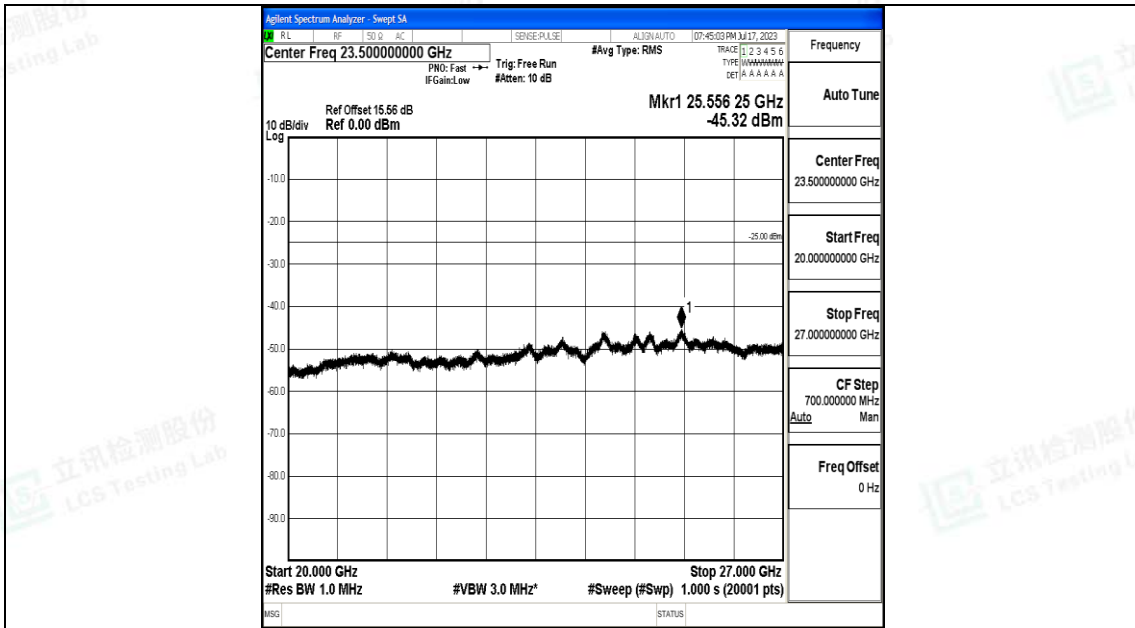

Band7_15MHz_QPSK_20825_1RB#0_1000~20000_1000~20000

Band7_15MHz_QPSK_20825_1RB#0_20000~27000_20000~27000