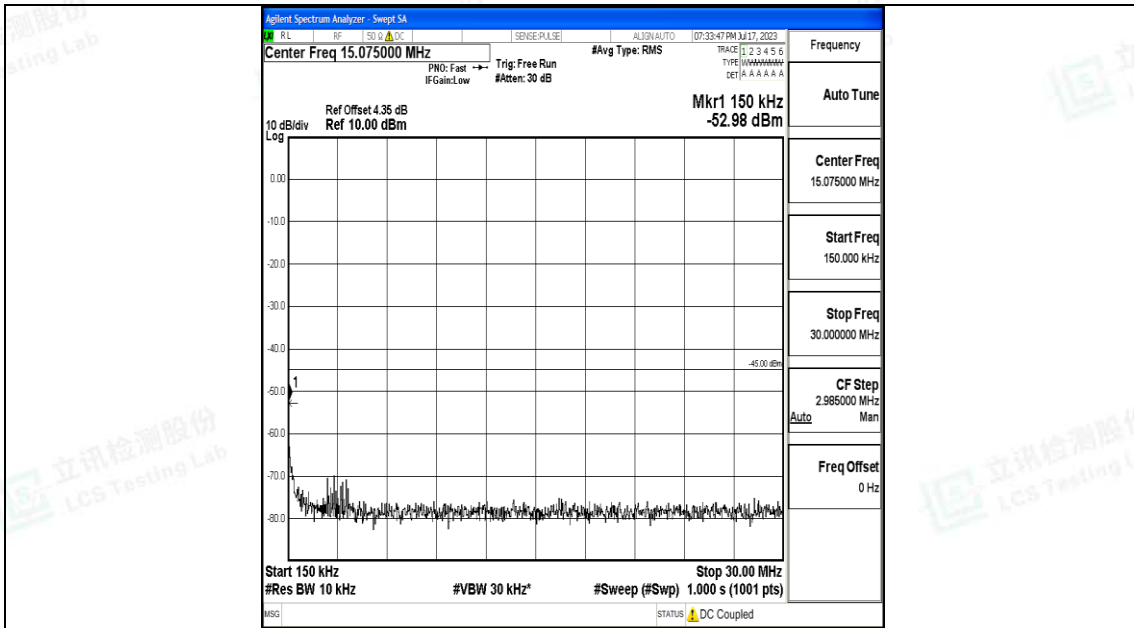

Band7_10MHz_QPSK_21400_1RB#0_30~1000_30~1000

Band7_10MHz_QPSK_21400_1RB#0_1000~20000_1000~20000

Band7_10MHz_QPSK_21400_1RB#0_20000~27000_20000~27000

Band7_10MHz_16QAM_21400_1RB#0_0.009~0.15_0.009~0.15

Band7_10MHz_16QAM_21400_1RB#0_0.15~30_0.15~30