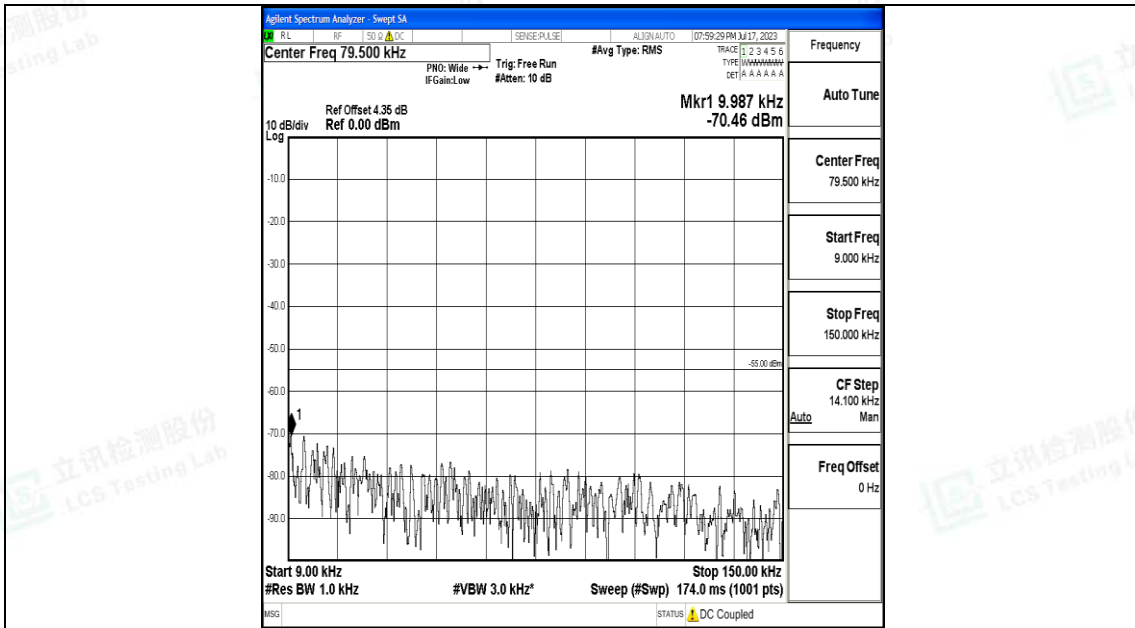

Band7_20MHz_16QAM_20850_1RB#0_30~1000_30~1000

Band7_20MHz_16QAM_20850_1RB#0_1000~20000_1000~20000

Band7_20MHz_16QAM_20850_1RB#0_20000~27000_20000~27000

Band7_20MHz_QPSK_21100_1RB#0_0.009~0.15_0.009~0.15

Band7_20MHz_QPSK_21100_1RB#0_0.15~30_0.15~30