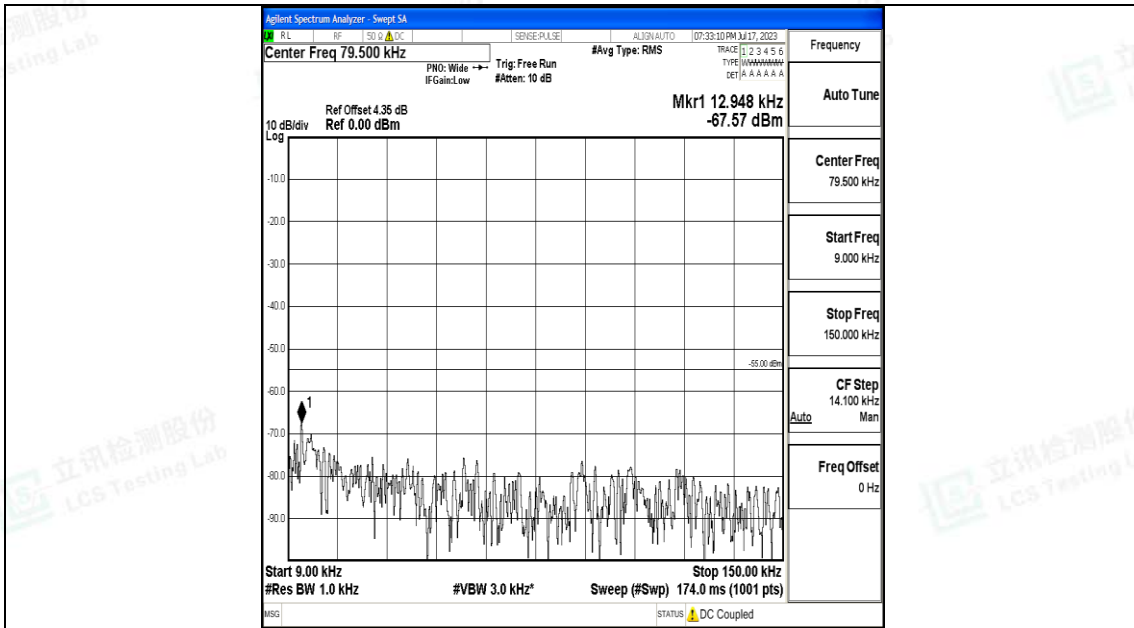

Band7_10MHz_16QAM_21100_1RB#0_30~1000_30~1000

Band7_10MHz_16QAM_21100_1RB#0_1000~20000_1000~20000

Band7_10MHz_16QAM_21100_1RB#0_20000~27000_20000~27000

Band7_10MHz_QPSK_21400_1RB#0_0.009~0.15_0.009~0.15

Band7_10MHz_QPSK_21400_1RB#0_0.15~30_0.15~30