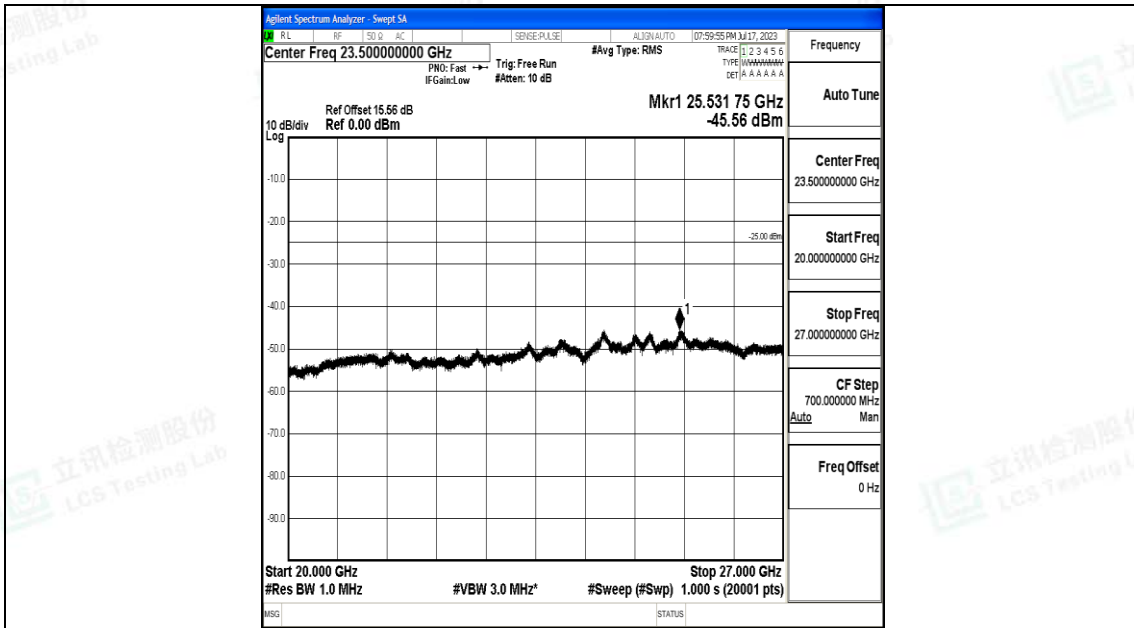

Band7_20MHz_QPSK_21100_1RB#0_1000~20000_1000~20000

Band7_20MHz_QPSK_21100_1RB#0_20000~27000_20000~27000