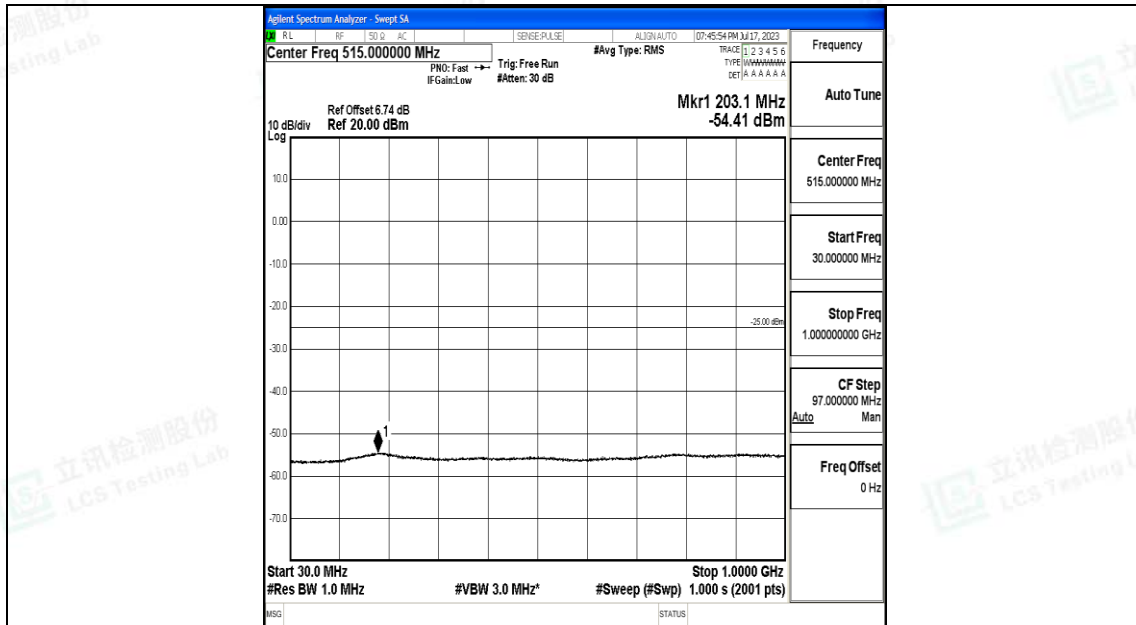

Band7_15MHz_16QAM_20825_1RB#0_30~1000_30~1000

Band7_15MHz_16QAM_20825_1RB#0_1000~20000_1000~20000

Band7_15MHz_16QAM_20825_1RB#0_20000~27000_20000~27000

Band7_15MHz_QPSK_21100_1RB#0_0.009~0.15_0.009~0.15

Band7_15MHz_QPSK_21100_1RB#0_0.15~30_0.15~30