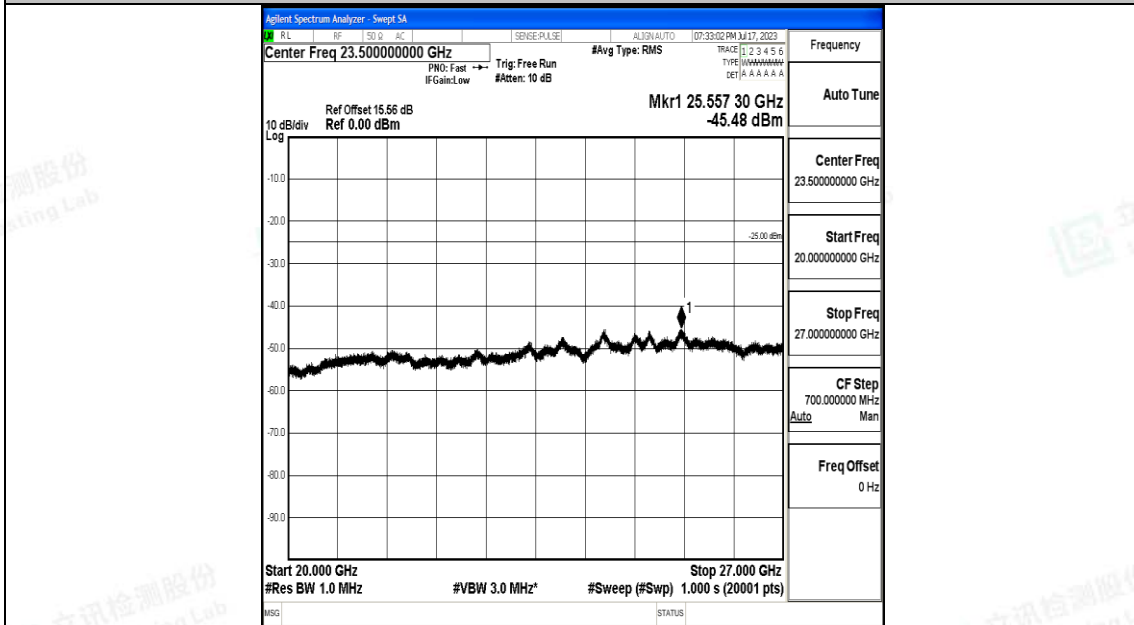

Band7_10MHz_16QAM_21100_1RB#0_1000~20000_1000~20000

Band7_10MHz_16QAM_21100_1RB#0_20000~27000_20000~27000