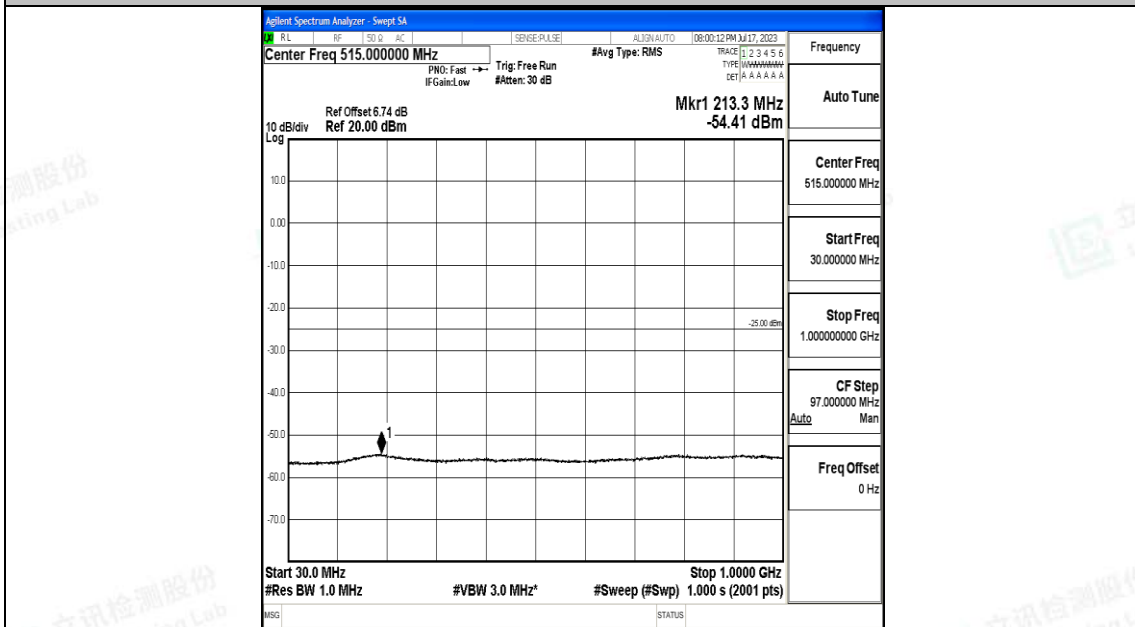

Band7_20MHz_QPSK_21100_1RB#0_30~1000_30~1000

Band7_20MHz_QPSK_21100_1RB#0_1000~20000_1000~20000

Band7_20MHz_QPSK_21100_1RB#0_20000~27000_20000~27000

Band7_20MHz_16QAM_21100_1RB#0_0.009~0.15_0.009~0.15

Band7_20MHz_16QAM_21100_1RB#0_0.15~30_0.15~30