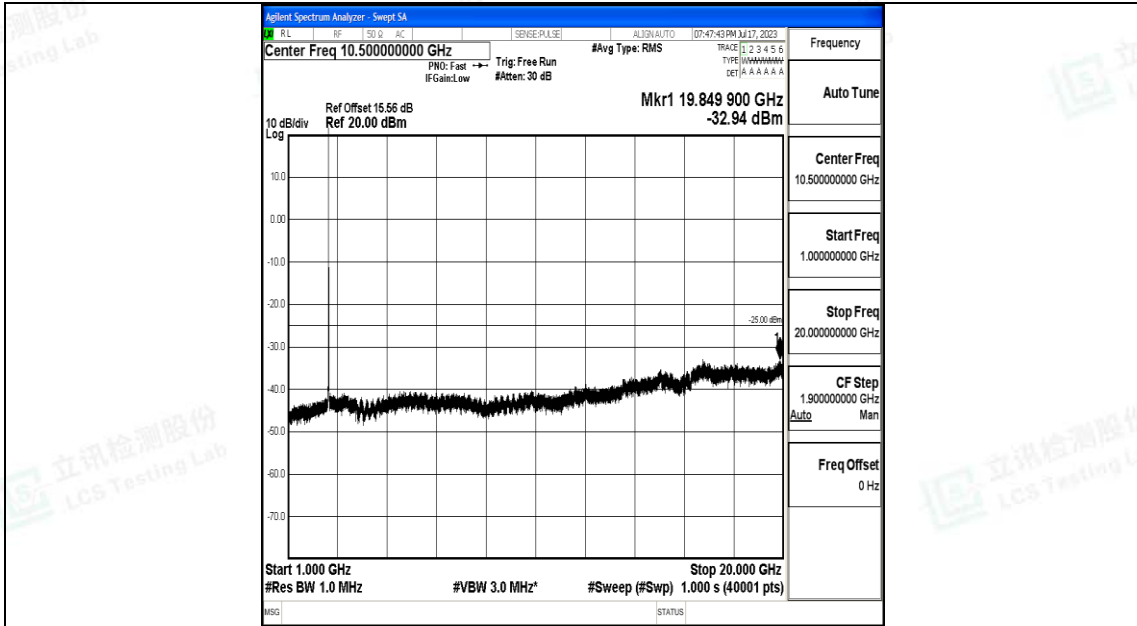

Band7_15MHz_16QAM_21375_1RB#0_30~1000_30~1000

Band7_15MHz_16QAM_21375_1RB#0_1000~20000_1000~20000