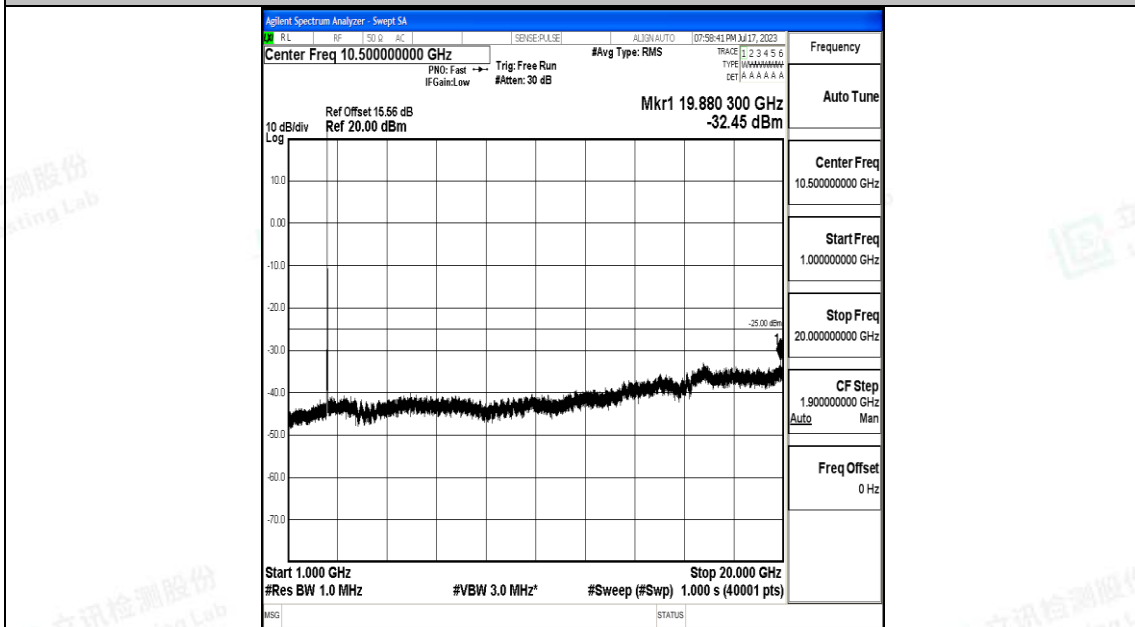

Band7_20MHz_QPSK_20850_1RB#0_30~1000_30~1000

Band7_20MHz_QPSK_20850_1RB#0_1000~20000_1000~20000