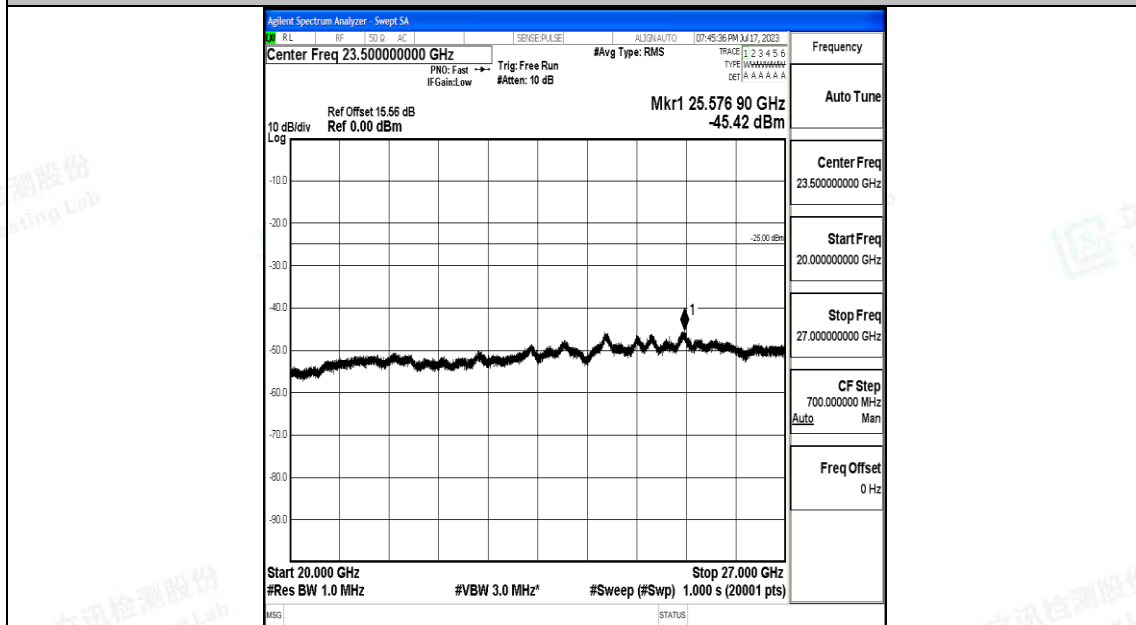

Band7_15MHz_16QAM_20825_1RB#0_1000~20000_1000~20000

Band7_15MHz_16QAM_20825_1RB#0_20000~27000_20000~27000