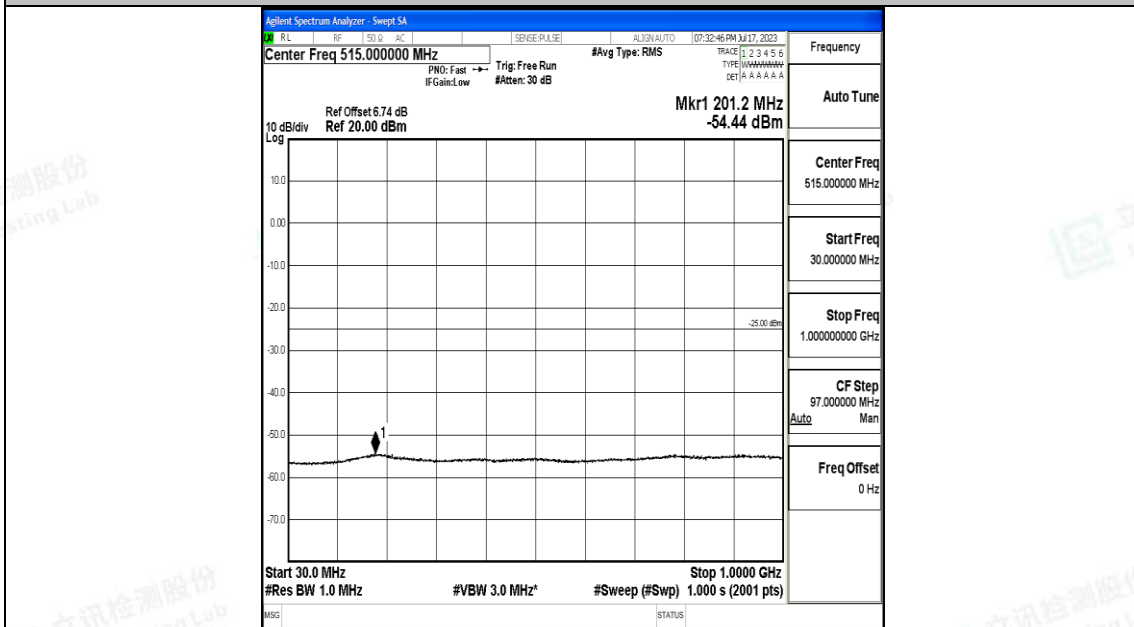

Band7_10MHz_QPSK_21100_1RB#0_30~1000_30~1000

Band7_10MHz_QPSK_21100_1RB#0_1000~20000_1000~20000

Band7_10MHz_QPSK_21100_1RB#0_20000~27000_20000~27000

Band7_10MHz_16QAM_21100_1RB#0_0.009~0.15_0.009~0.15

Band7_10MHz_16QAM_21100_1RB#0_0.15~30_0.15~30