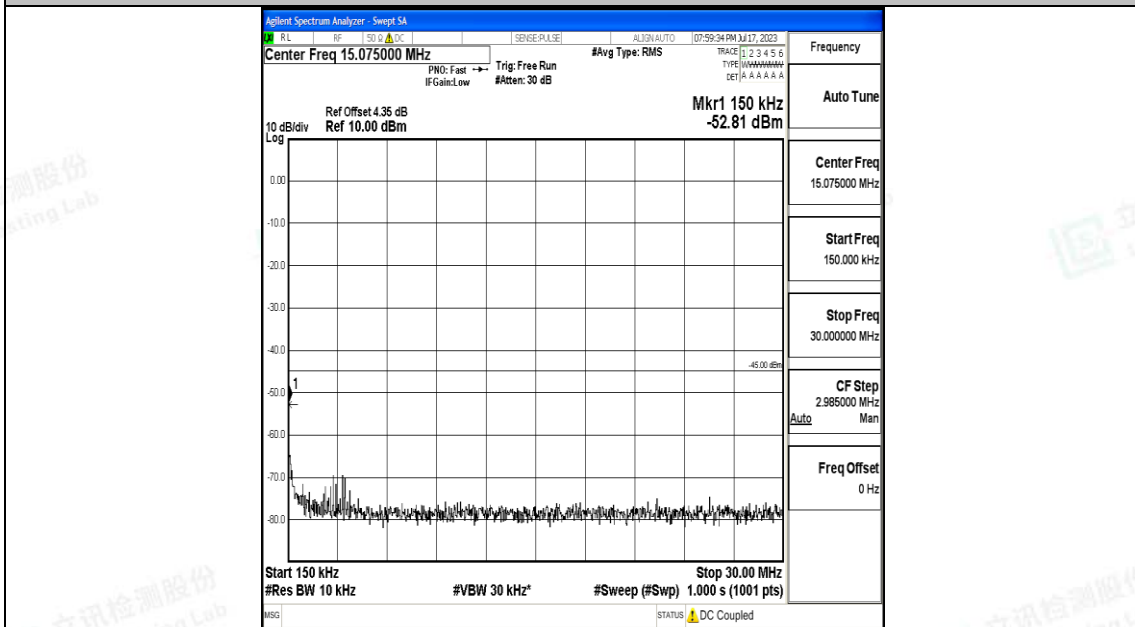

Band7_20MHz_16QAM_20850_1RB#0_30~1000_30~1000

Band7_20MHz_16QAM_20850_1RB#0_1000~20000_1000~20000

Band7_20MHz_16QAM_20850_1RB#0_20000~27000_20000~27000

Band7_20MHz_QPSK_21100_1RB#0_0.009~0.15_0.009~0.15

Band7_20MHz_QPSK_21100_1RB#0_0.15~30_0.15~30