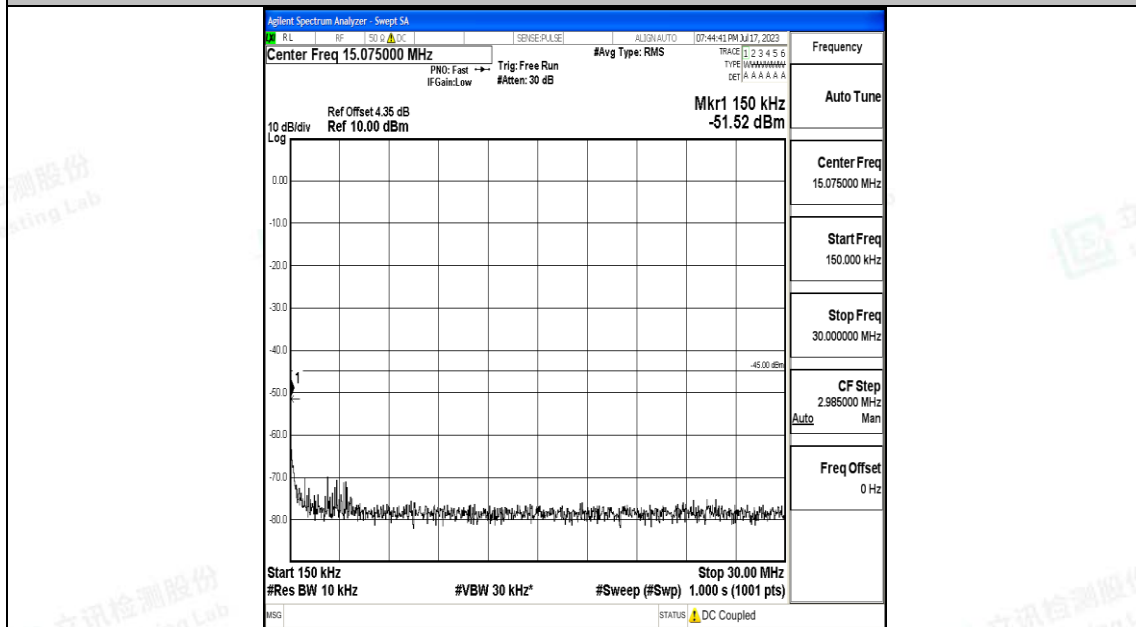

Band7_10MHz_16QAM_21400_1RB#0_30~1000_30~1000

Band7_10MHz_16QAM_21400_1RB#0_1000~20000_1000~20000

Band7_10MHz_16QAM_21400_1RB#0_20000~27000_20000~27000

Band7_15MHz_QPSK_20825_1RB#0_0.009~0.15_0.009~0.15

Band7_15MHz_QPSK_20825_1RB#0_0.15~30_0.15~30