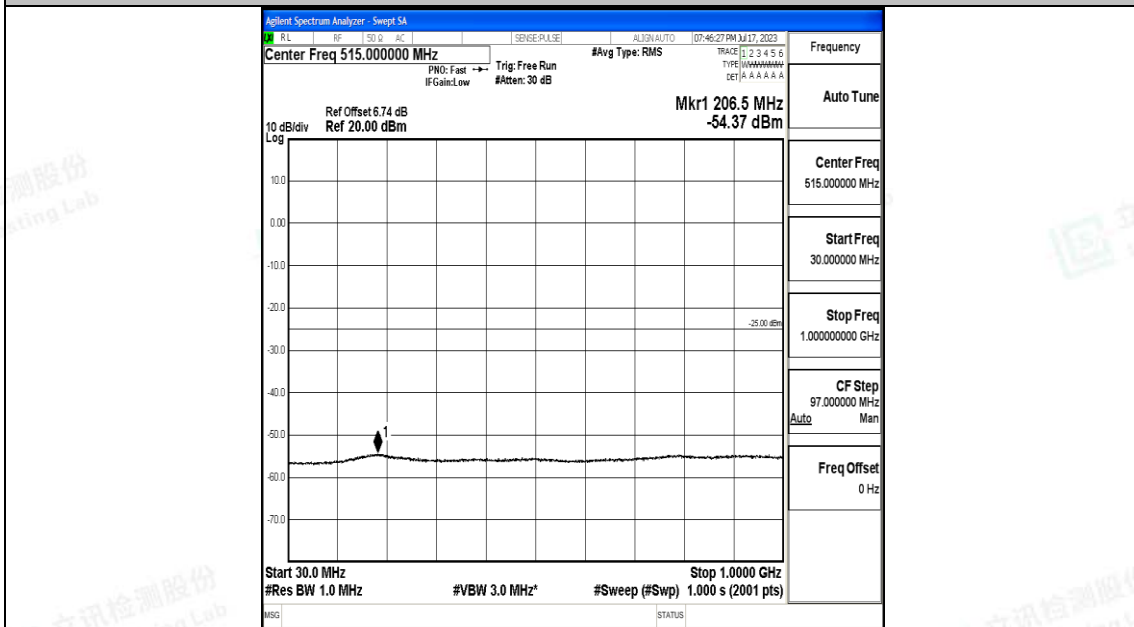

Band7_15MHz_QPSK_21100_1RB#0_30~1000_30~1000

Band7_15MHz_QPSK_21100_1RB#0_1000~20000_1000~20000

Band7_15MHz_QPSK_21100_1RB#0_20000~27000_20000~27000

Band7_15MHz_16QAM_21100_1RB#0_0.009~0.15_0.009~0.15

Band7_15MHz_16QAM_21100_1RB#0_0.15~30_0.15~30