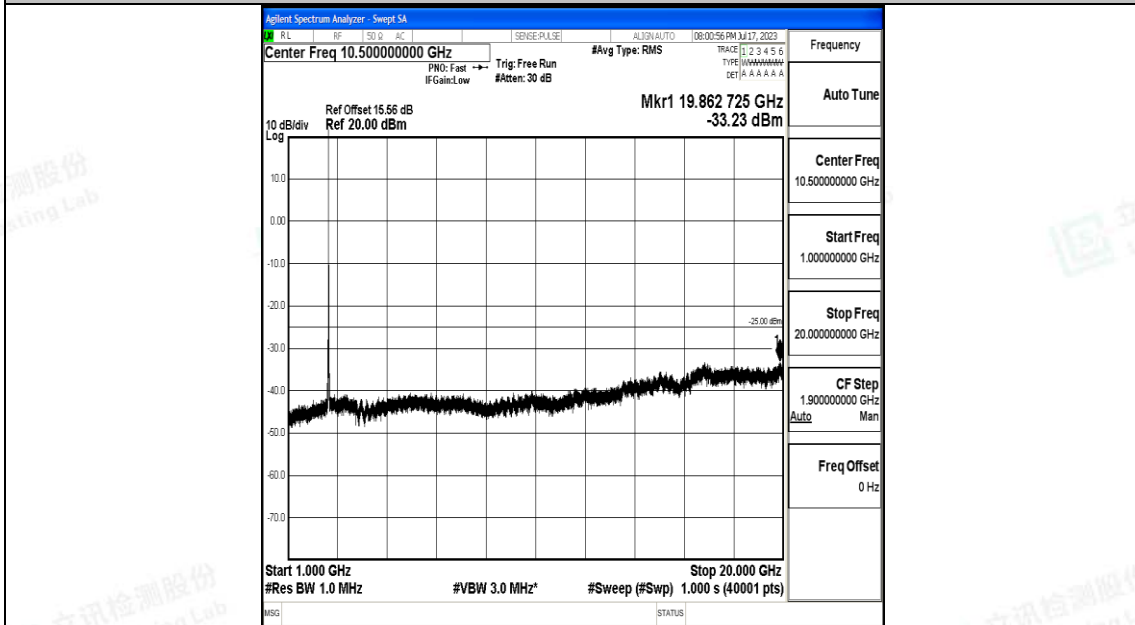

Band7_20MHz_QPSK_21350_1RB#0_30~1000_30~1000

Band7_20MHz_QPSK_21350_1RB#0_1000~20000_1000~20000