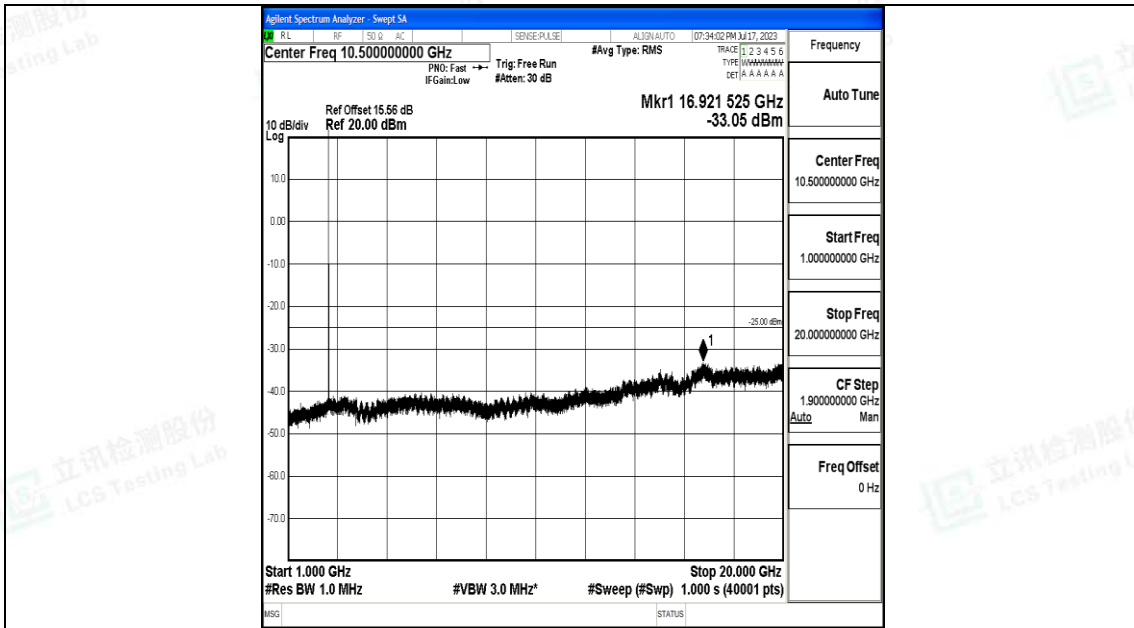

Band7_10MHz_16QAM_21400_1RB#0_30~1000_30~1000

Band7_10MHz_16QAM_21400_1RB#0_1000~20000_1000~20000