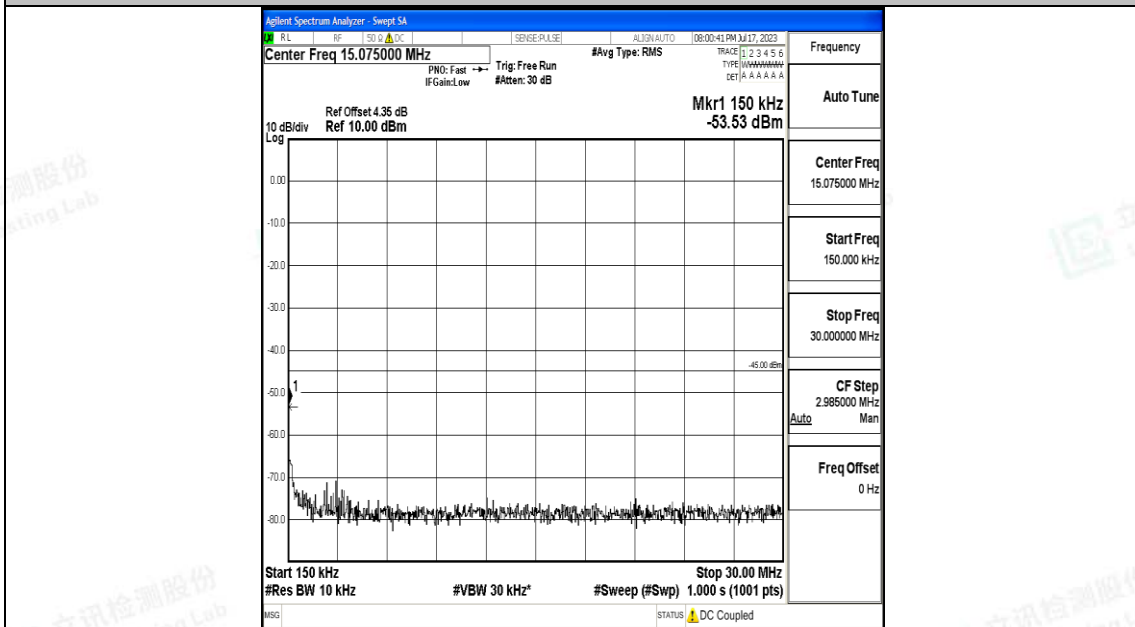

Band7_20MHz_16QAM_21100_1RB#0_30~1000_30~1000

Band7_20MHz_16QAM_21100_1RB#0_1000~20000_1000~20000

Band7_20MHz_16QAM_21100_1RB#0_20000~27000_20000~27000

Band7_20MHz_QPSK_21350_1RB#0_0.009~0.15_0.009~0.15

Band7_20MHz_QPSK_21350_1RB#0_0.15~30_0.15~30