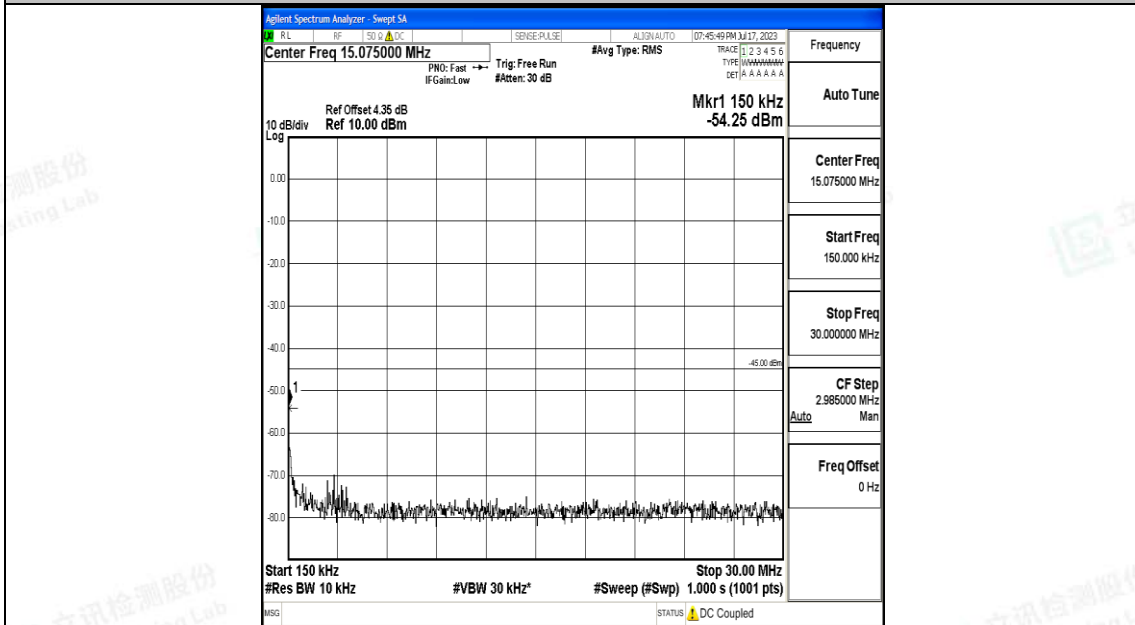

Band7_15MHz_16QAM_20825_1RB#0_30~1000_30~1000

Band7_15MHz_16QAM_20825_1RB#0_1000~20000_1000~20000

Band7_15MHz_16QAM_20825_1RB#0_20000~27000_20000~27000

Band7_15MHz_QPSK_21100_1RB#0_0.009~0.15_0.009~0.15

Band7_15MHz_QPSK_21100_1RB#0_0.15~30_0.15~30