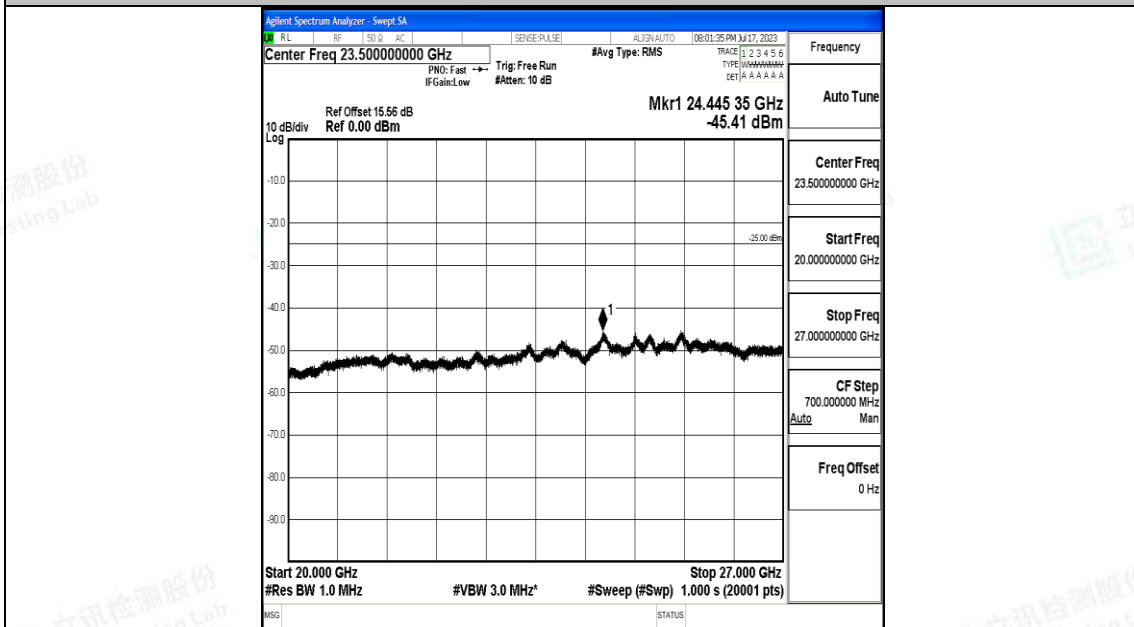

Band7_20MHz_16QAM_21350_1RB#0_1000~20000_1000~20000

Band7_20MHz_16QAM_21350_1RB#0_20000~27000_20000~27000