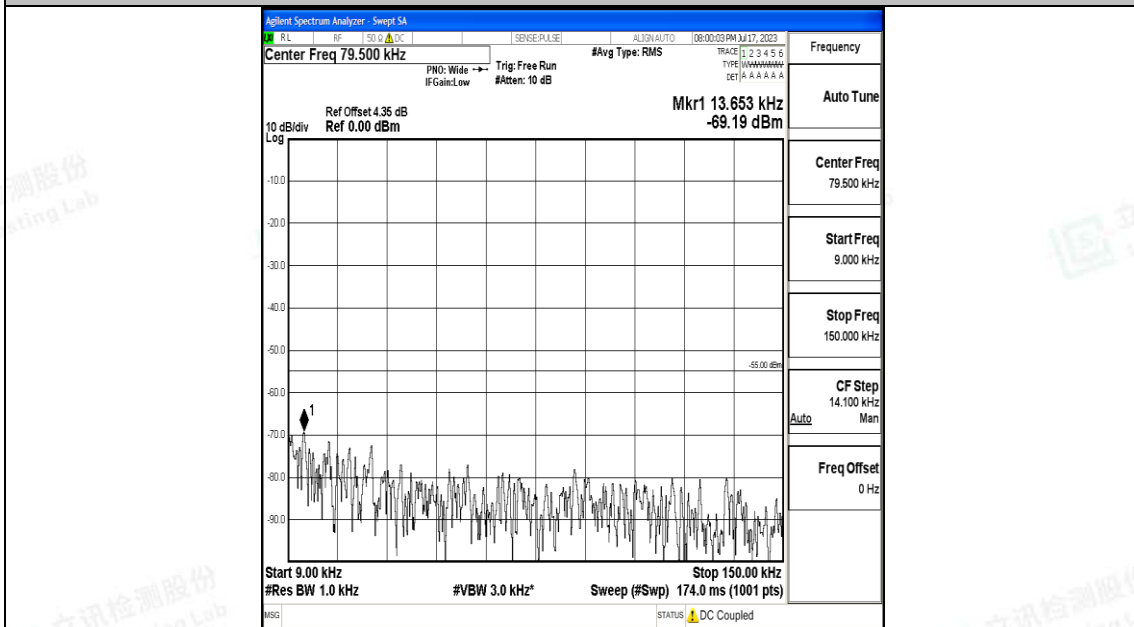

Band7_20MHz_QPSK_21100_1RB#0_30~1000_30~1000

Band7_20MHz_QPSK_21100_1RB#0_1000~20000_1000~20000

Band7_20MHz_QPSK_21100_1RB#0_20000~27000_20000~27000

Band7_20MHz_16QAM_21100_1RB#0_0.009~0.15_0.009~0.15

Band7_20MHz_16QAM_21100_1RB#0_0.15~30_0.15~30