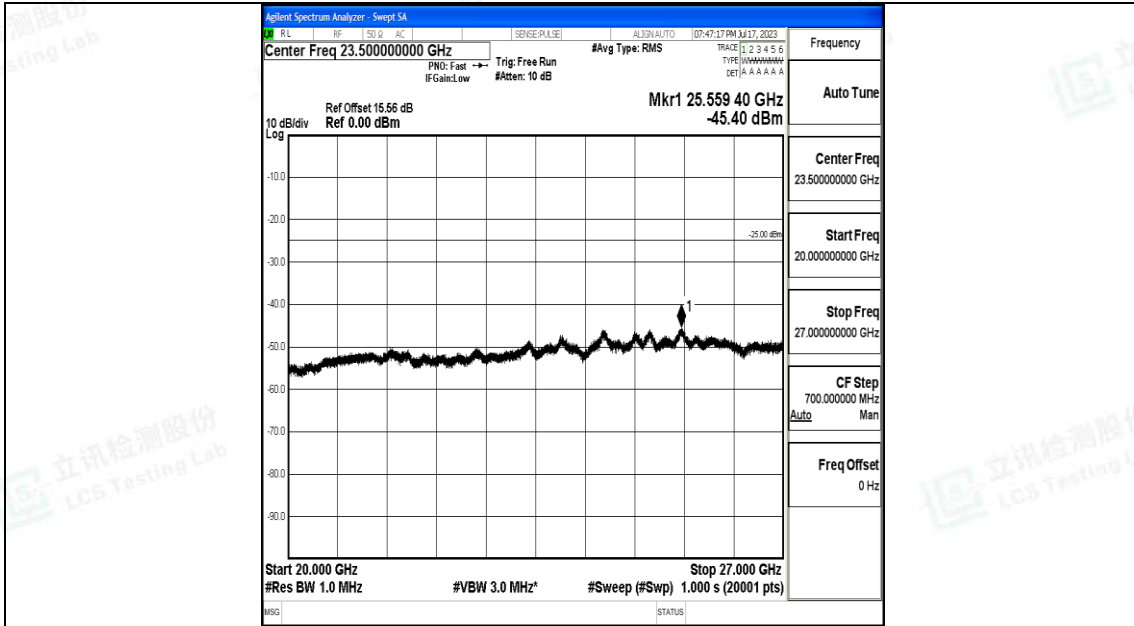

Band7_15MHz_QPSK_21375_1RB#0_1000~20000_1000~20000

Band7_15MHz_QPSK_21375_1RB#0_20000~27000_20000~27000