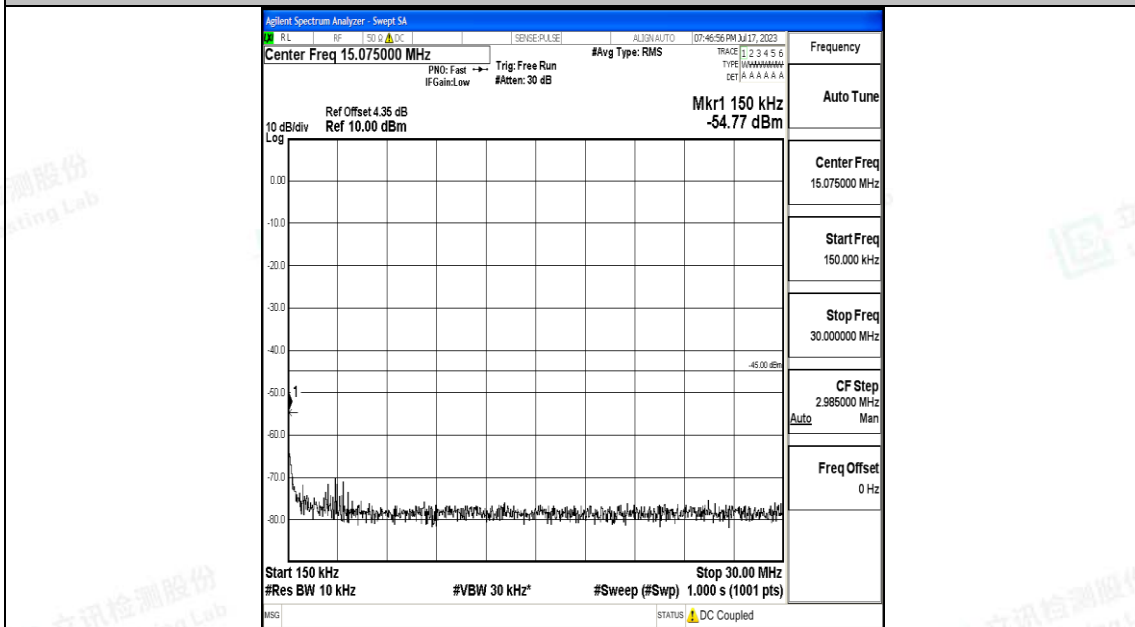

Band7_15MHz_16QAM_21100_1RB#0_30~1000_30~1000

Band7_15MHz_16QAM_21100_1RB#0_1000~20000_1000~20000

Band7_15MHz_16QAM_21100_1RB#0_20000~27000_20000~27000

Band7_15MHz_QPSK_21375_1RB#0_0.009~0.15_0.009~0.15

Band7_15MHz_QPSK_21375_1RB#0_0.15~30_0.15~30