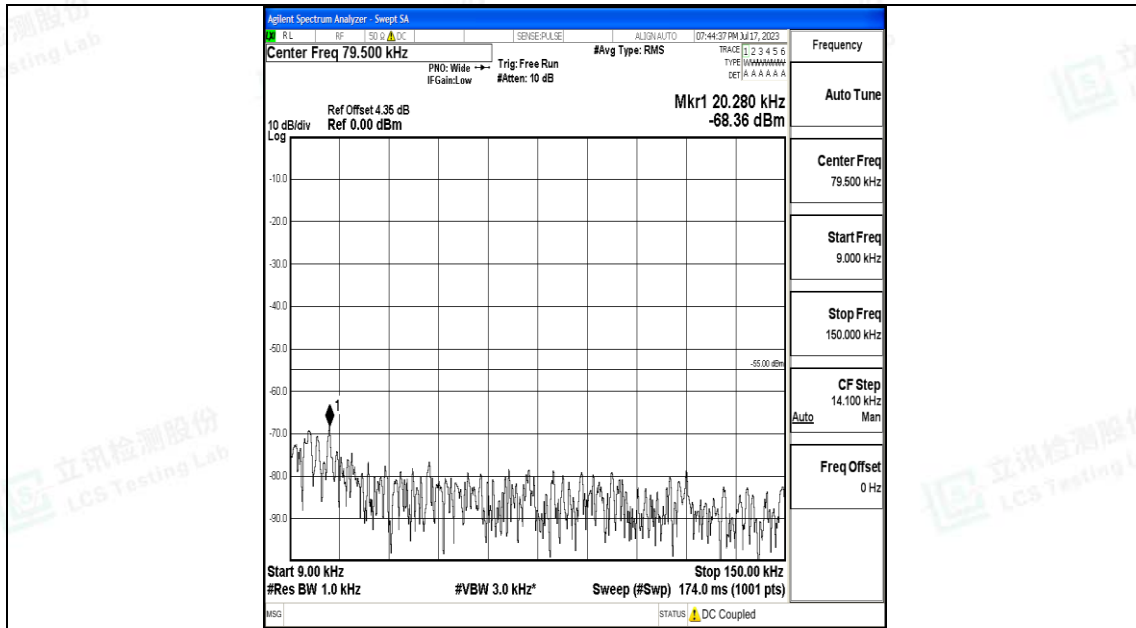

Band7_10MHz_16QAM_21400_1RB#0_30~1000_30~1000

Band7_10MHz_16QAM_21400_1RB#0_1000~20000_1000~20000

Band7_10MHz_16QAM_21400_1RB#0_20000~27000_20000~27000

Band7_15MHz_QPSK_20825_1RB#0_0.009~0.15_0.009~0.15

Band7_15MHz_QPSK_20825_1RB#0_0.15~30_0.15~30