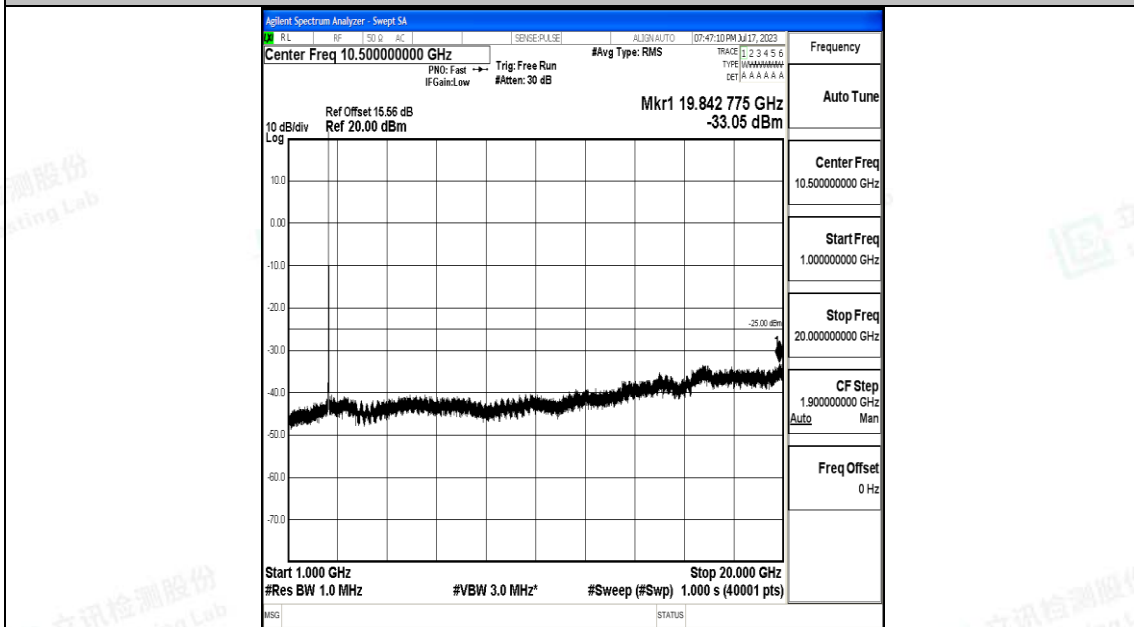

Band7_15MHz_QPSK_21375_1RB#0_30~1000_30~1000

Band7_15MHz_QPSK_21375_1RB#0_1000~20000_1000~20000