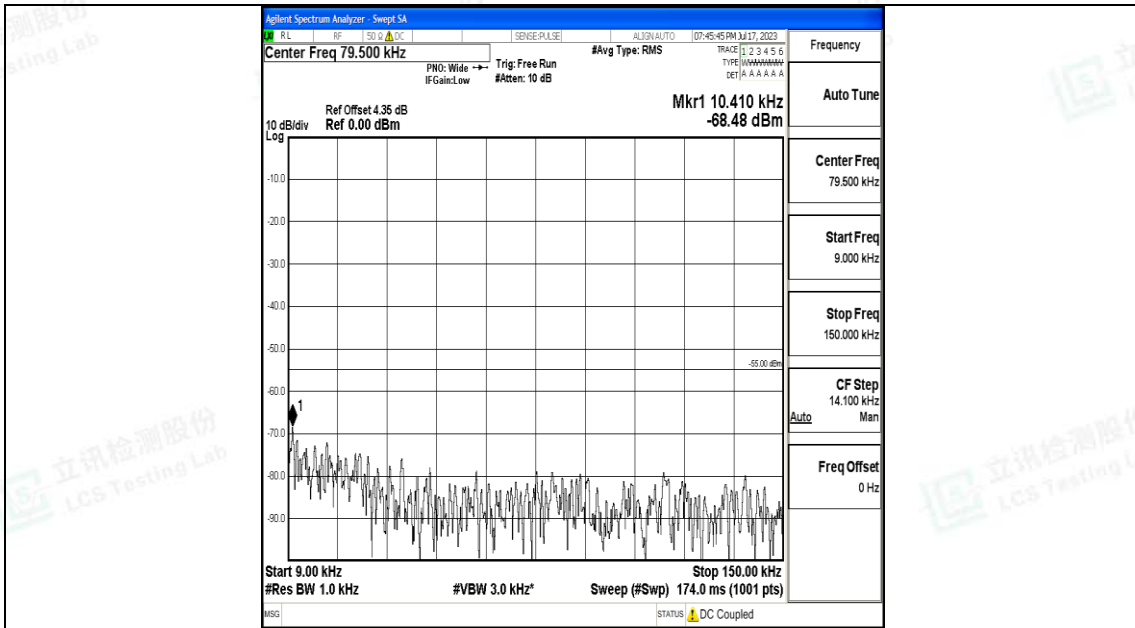

Band7_15MHz_16QAM_20825_1RB#0_30~1000_30~1000

Band7_15MHz_16QAM_20825_1RB#0_1000~20000_1000~20000

Band7_15MHz_16QAM_20825_1RB#0_20000~27000_20000~27000

Band7_15MHz_QPSK_21100_1RB#0_0.009~0.15_0.009~0.15

Band7_15MHz_QPSK_21100_1RB#0_0.15~30_0.15~30