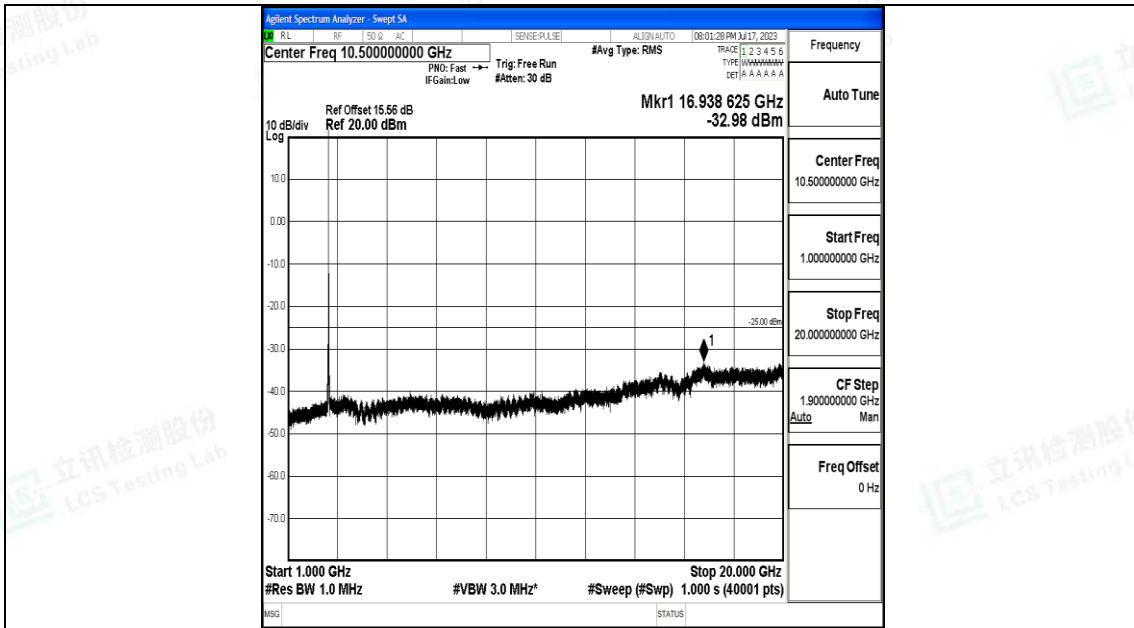

Band7_20MHz_16QAM_21350_1RB#0_30~1000_30~1000

Band7_20MHz_16QAM_21350_1RB#0_1000~20000_1000~20000