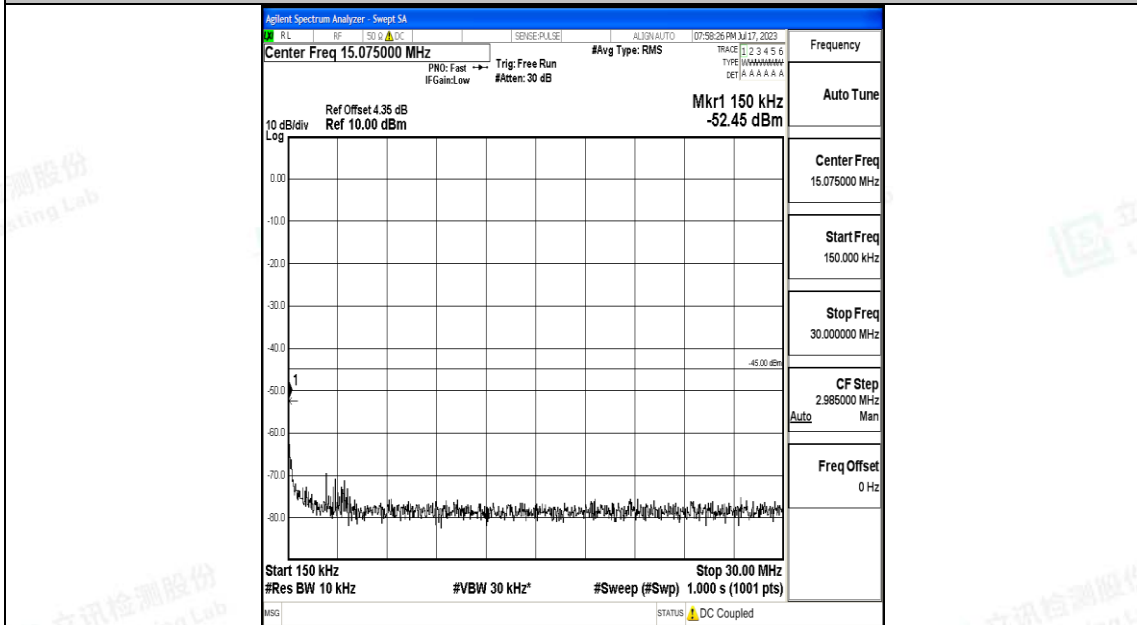

Band7_15MHz_16QAM_21375_1RB#0_30~1000_30~1000

Band7_15MHz_16QAM_21375_1RB#0_1000~20000_1000~20000

Band7_15MHz_16QAM_21375_1RB#0_20000~27000_20000~27000

Band7_20MHz_QPSK_20850_1RB#0_0.009~0.15_0.009~0.15

Band7_20MHz_QPSK_20850_1RB#0_0.15~30_0.15~30