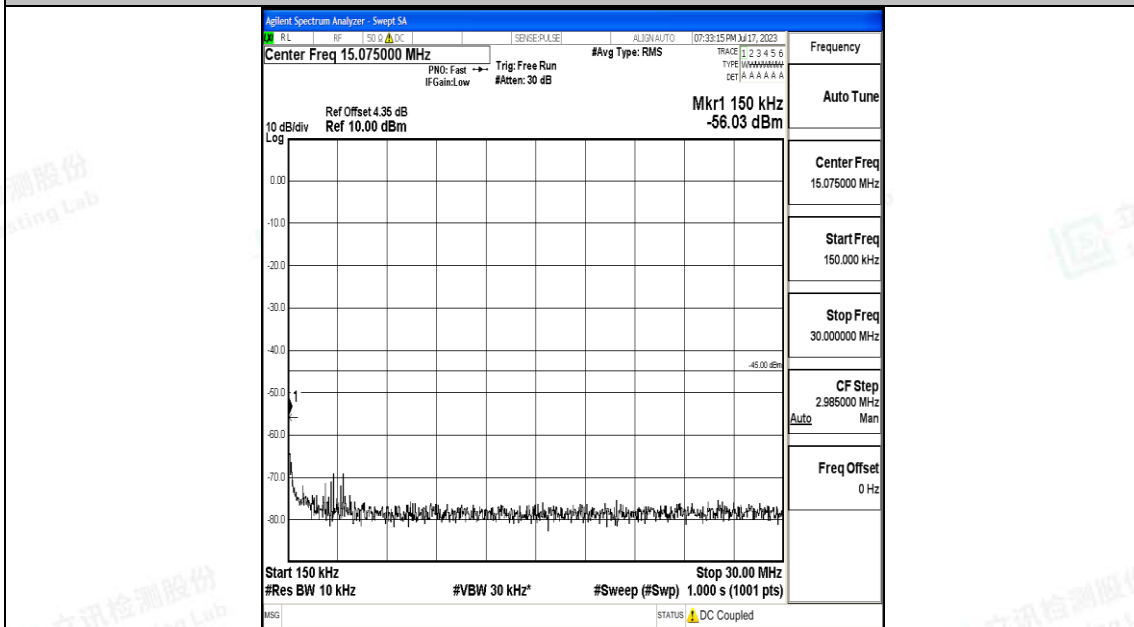

Band7_10MHz_16QAM_21100_1RB#0_30~1000_30~1000

Band7_10MHz_16QAM_21100_1RB#0_1000~20000_1000~20000

Band7_10MHz_16QAM_21100_1RB#0_20000~27000_20000~27000

Band7_10MHz_QPSK_21400_1RB#0_0.009~0.15_0.009~0.15

Band7_10MHz_QPSK_21400_1RB#0_0.15~30_0.15~30