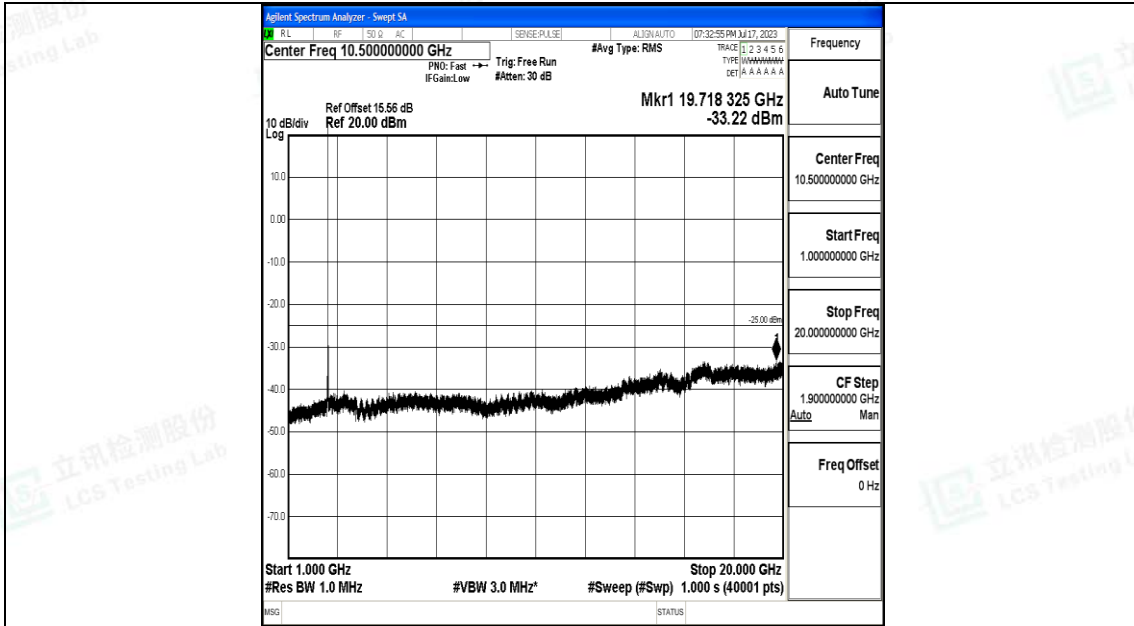

Band7_10MHz_16QAM_21100_1RB#0_30~1000_30~1000

Band7_10MHz_16QAM_21100_1RB#0_1000~20000_1000~20000