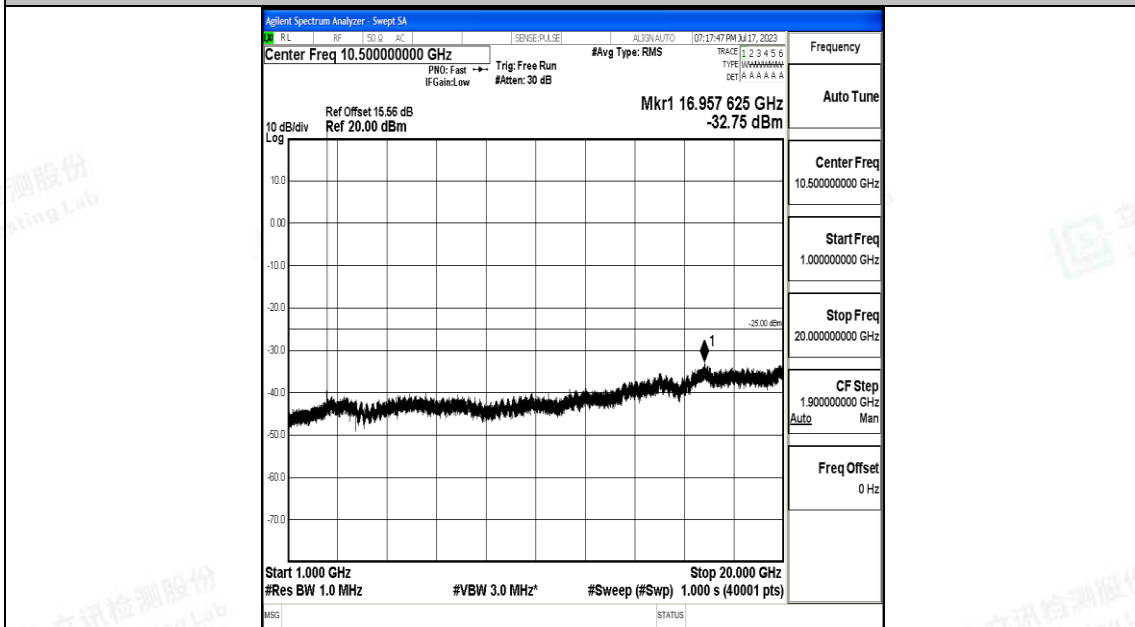

Test Graphs

Band7_5MHz_16QAM_20775_1RB#0_0.009~0.15_0.009~0.15

Band7_5MHz_16QAM_20775_1RB#0_0.15~30_0.15~30

Band7_5MHz_16QAM_20775_1RB#0_30~1000_30~1000

Band7_5MHz_16QAM_20775_1RB#0_1000~20000_1000~20000

Band7_5MHz_16QAM_20775_1RB#0_20000~27000_20000~27000