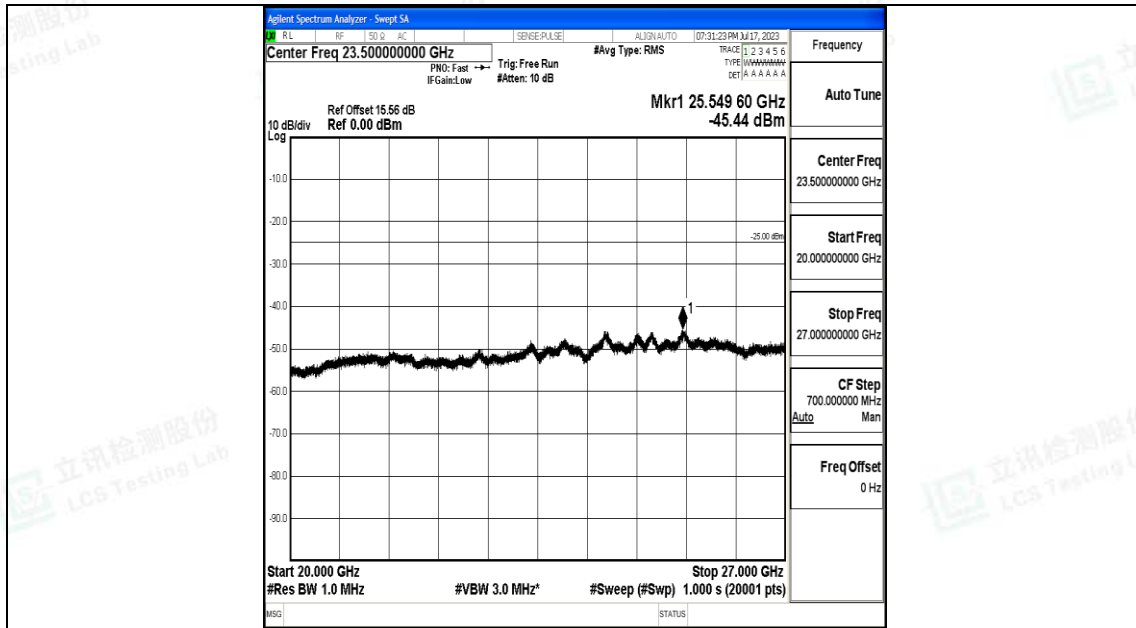

Band7_5MHz_QPSK_20775_1RB#0_30~1000_30~1000

Band7_5MHz_QPSK_20775_1RB#0_1000~20000_1000~20000

Band7_5MHz_QPSK_20775_1RB#0_20000~27000_20000~27000

Band7_10MHz_QPSK_20800_1RB#0_1000~20000_1000~20000

Band7_10MHz_QPSK_20800_1RB#0_20000~27000_20000~27000