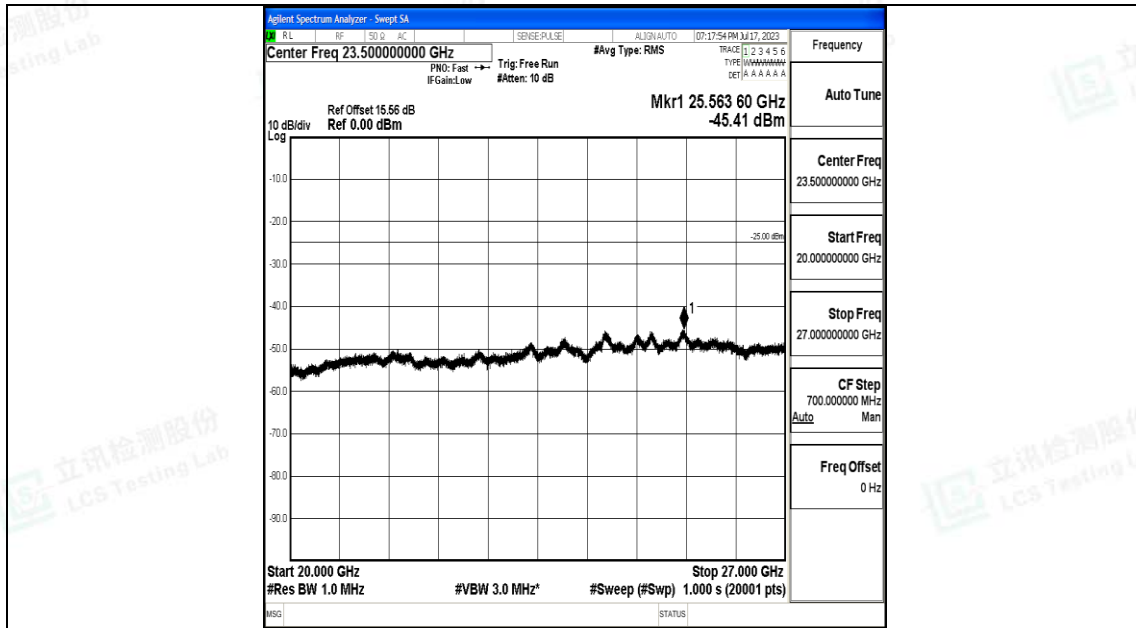

Test Graphs

Band7_5MHz_16QAM_20775_1RB#0_0.009~0.15_0.009~0.15

Band7_5MHz_16QAM_20775_1RB#0_0.15~30_0.15~30

Band7_5MHz_16QAM_20775_1RB#0_30~1000_30~1000

Band7_5MHz_16QAM_20775_1RB#0_1000~20000_1000~20000

Band7_5MHz_16QAM_20775_1RB#0_20000~27000_20000~27000