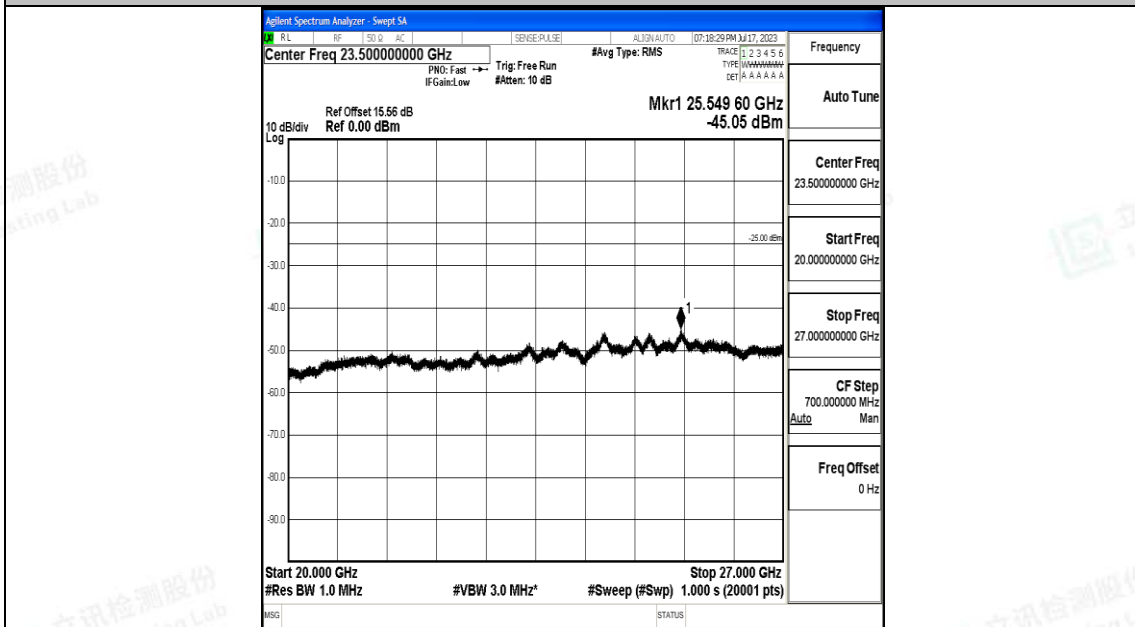

Band7_5MHz_QPSK_21100_1RB#0_0.009~0.15_0.009~0.15

Band7_5MHz_QPSK_21100_1RB#0_0.15~30_0.15~30

Band7_5MHz_QPSK_21100_1RB#0_30~1000_30~1000

Band7_5MHz_QPSK_21100_1RB#0_1000~20000_1000~20000

Band7_5MHz_QPSK_21100_1RB#0_20000~27000_20000~27000