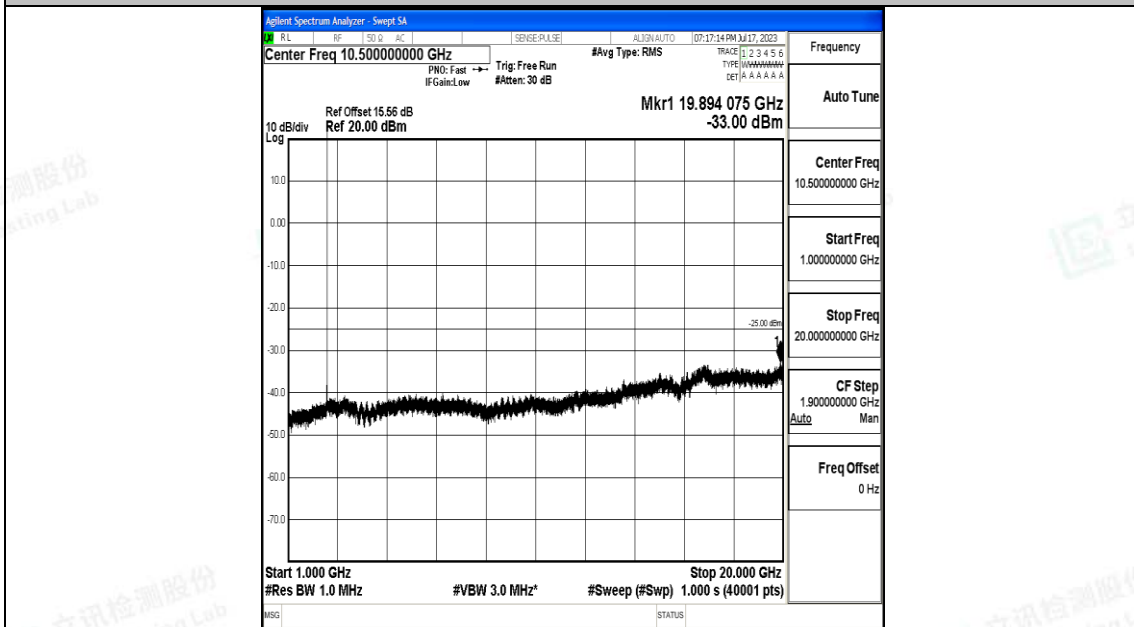

Band7_5MHz_QPSK_20775_1RB#0_1000~20000_1000~20000