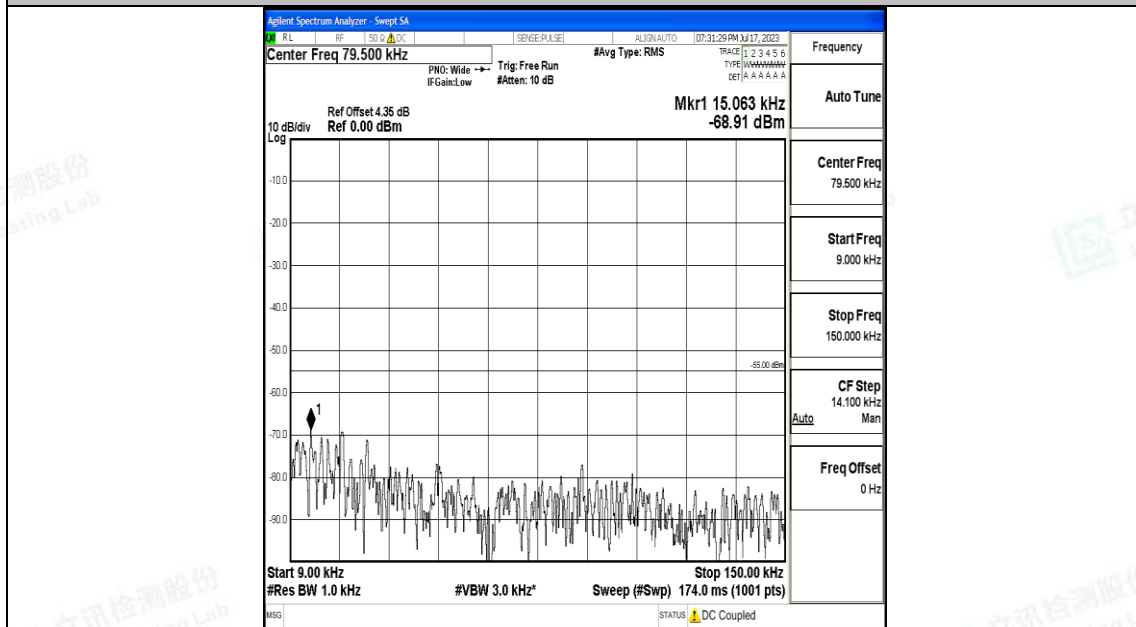

Band7_5MHz_QPSK_20775_1RB#0_30~1000_30~1000

Band7_5MHz_QPSK_20775_1RB#0_1000~20000_1000~20000

Band7_5MHz_QPSK_20775_1RB#0_20000~27000_20000~27000

Band7_10MHz_QPSK_20800_1RB#0_1000~20000_1000~20000

Band7_10MHz_QPSK_20800_1RB#0_20000~27000_20000~27000