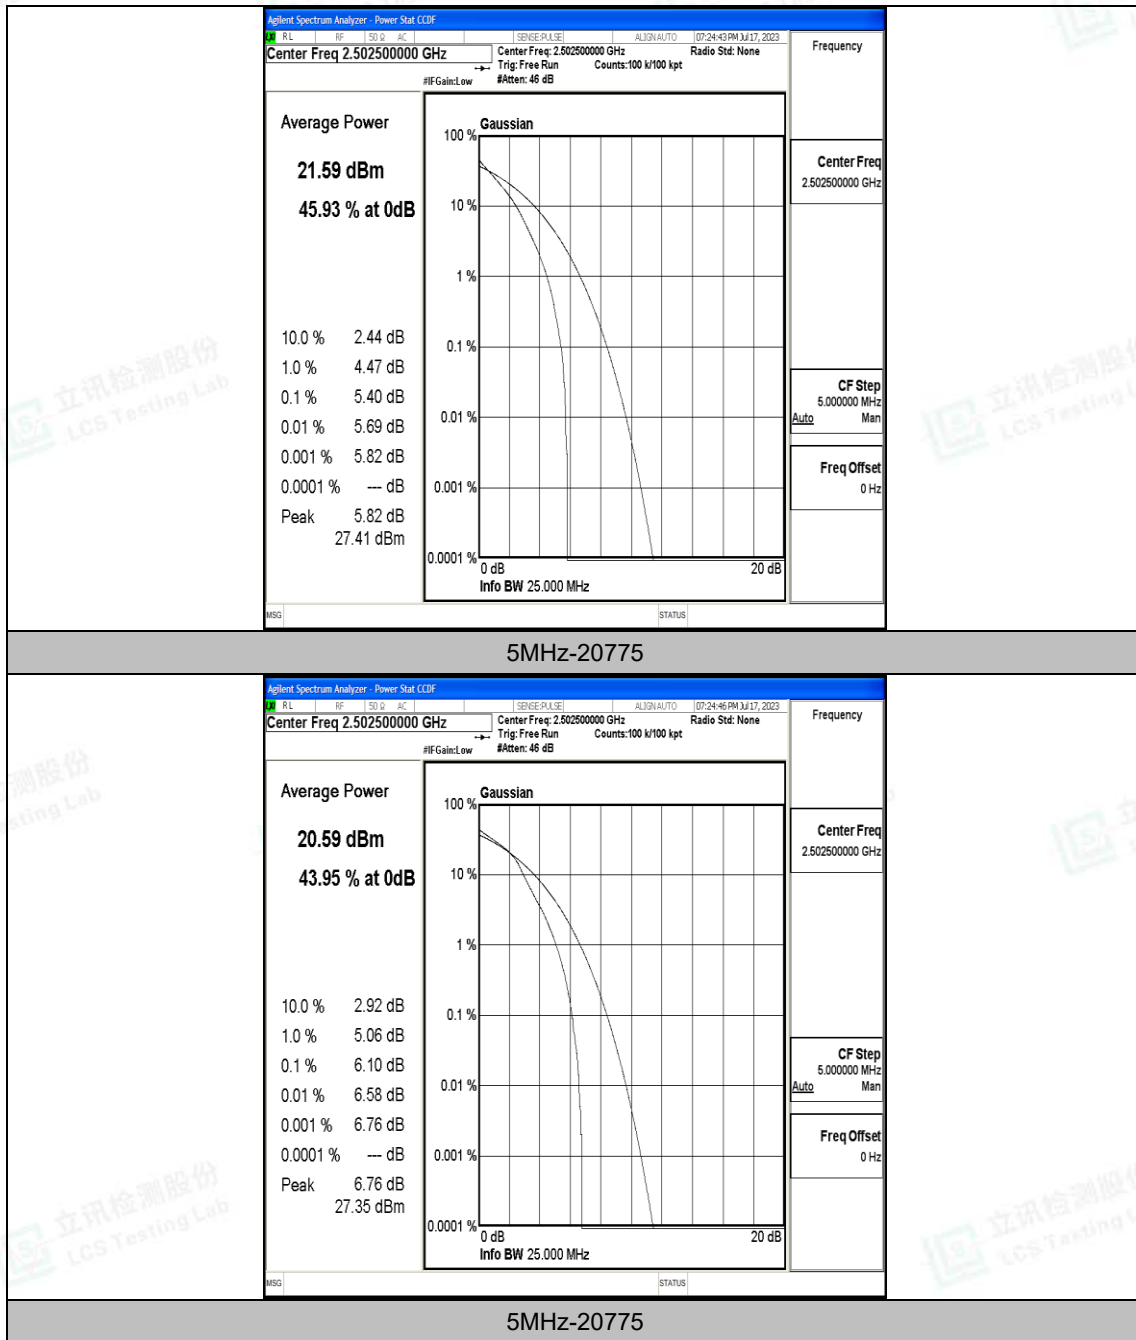

Test Graphs