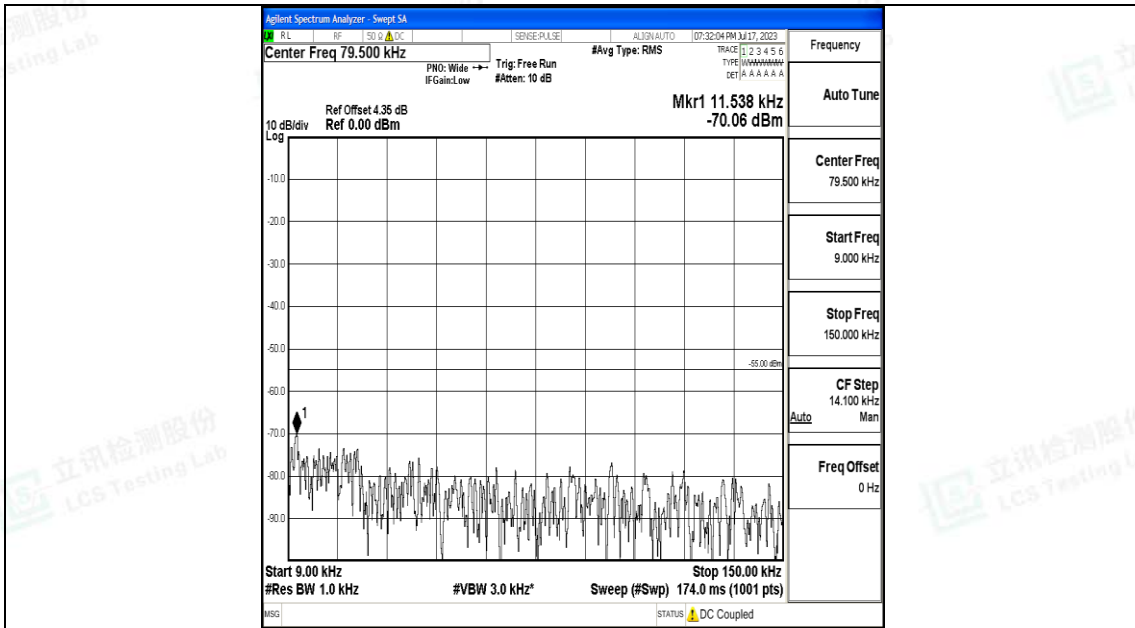

Band7_10MHz_16QAM_20800_1RB#0_0.009~0.15_0.009~0.15

Band7_10MHz_16QAM_20800_1RB#0_0.15~30_0.15~30

Band7_10MHz_16QAM_20800_1RB#0_30~1000_30~1000

Band7_10MHz_16QAM_20800_1RB#0_1000~20000_1000~20000

Band7_10MHz_16QAM_20800_1RB#0_20000~27000_20000~27000