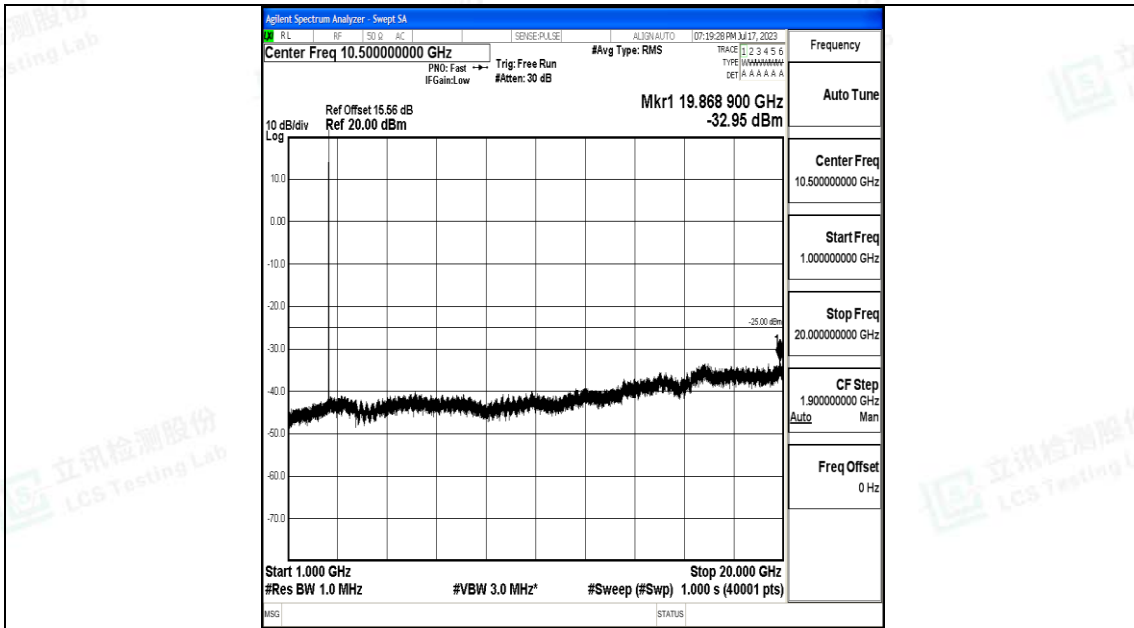

Band7_5MHz_QPSK_21425_1RB#0_0.009~0.15_0.009~0.15

Band7_5MHz_QPSK_21425_1RB#0_0.15~30_0.15~30

Band7_5MHz_QPSK_21425_1RB#0_30~1000_30~1000

Band7_5MHz_QPSK_21425_1RB#0_1000~20000_1000~20000

Band7_5MHz_QPSK_21425_1RB#0_20000~27000_20000~27000