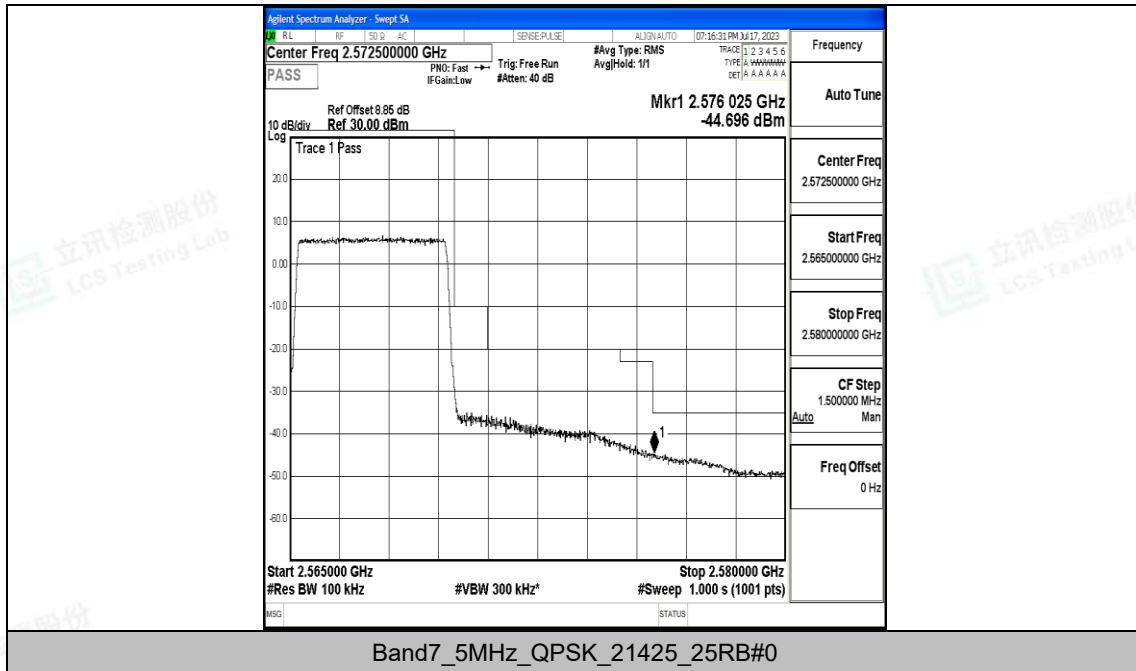

G.4 Band Edge

Test Result

Band	Bandwidth	Modulation	Channel	RB Configuration	Peak Frequency	Result(dBm)	Verdict
Band7	5MHz	QPSK	21425	25RB#0	2576.03	-44.70	PASS
Band7	5MHz	16QAM	21425	25RB#0	2576.10	-45.45	PASS
Band7	10MHz	QPSK	20800	50RB#0	2489.83	-44.69	PASS
Band7	10MHz	16QAM	20800	50RB#0	2489.88	-45.60	PASS
Band7	10MHz	QPSK	21400	50RB#0	2580.08	-42.02	PASS
Band7	10MHz	16QAM	21400	50RB#0	2580.08	-43.52	PASS
Band7	15MHz	QPSK	20825	75RB#0	2484.69	-44.76	PASS
Band7	15MHz	16QAM	20825	75RB#0	2484.59	-45.31	PASS
Band7	15MHz	QPSK	21375	75RB#0	2585.28	-41.57	PASS
Band7	5MHz	QPSK	20775	25RB#0	2489.34	-49.63	PASS
Band7	5MHz	16QAM	20775	25RB#0	2490.28	-50.12	PASS
Band7	15MHz	16QAM	21375	75RB#0	2585.21	-43.07	PASS
Band7	20MHz	QPSK	20850	100RB#0	2479.41	-45.20	PASS
Band7	20MHz	16QAM	20850	100RB#0	2480.00	-45.29	PASS
Band7	20MHz	QPSK	21350	100RB#0	2591.00	-44.07	PASS
Band7	20MHz	16QAM	21350	100RB#0	2590.01	-44.09	PASS

Test Graphs