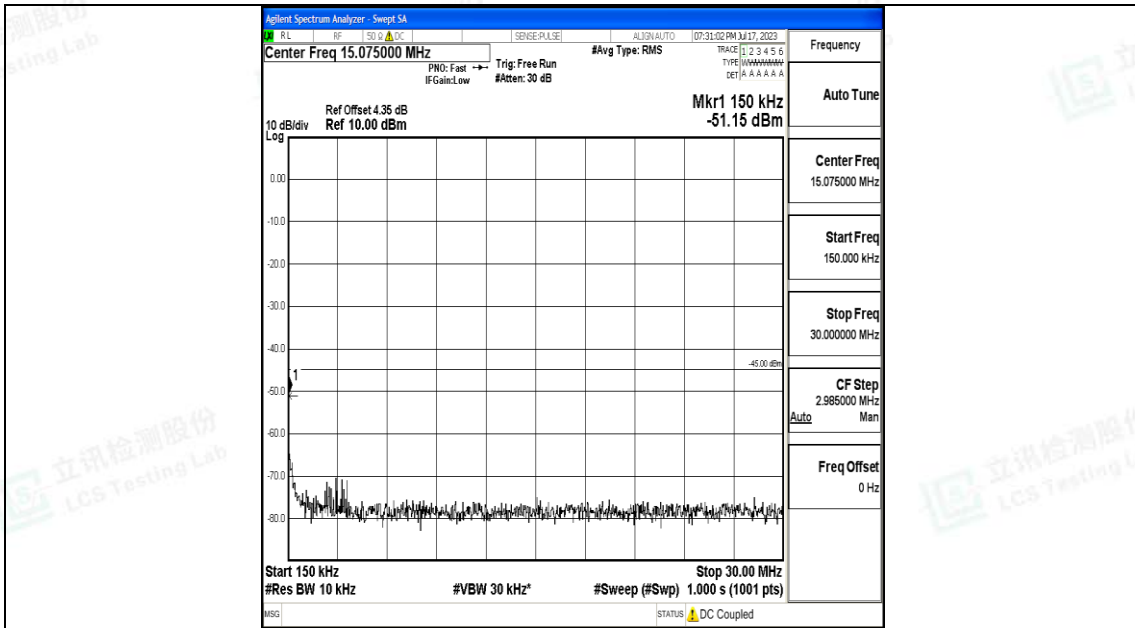

Band7_10MHz_QPSK_20800_1RB#0_0.15~30_0.15~30