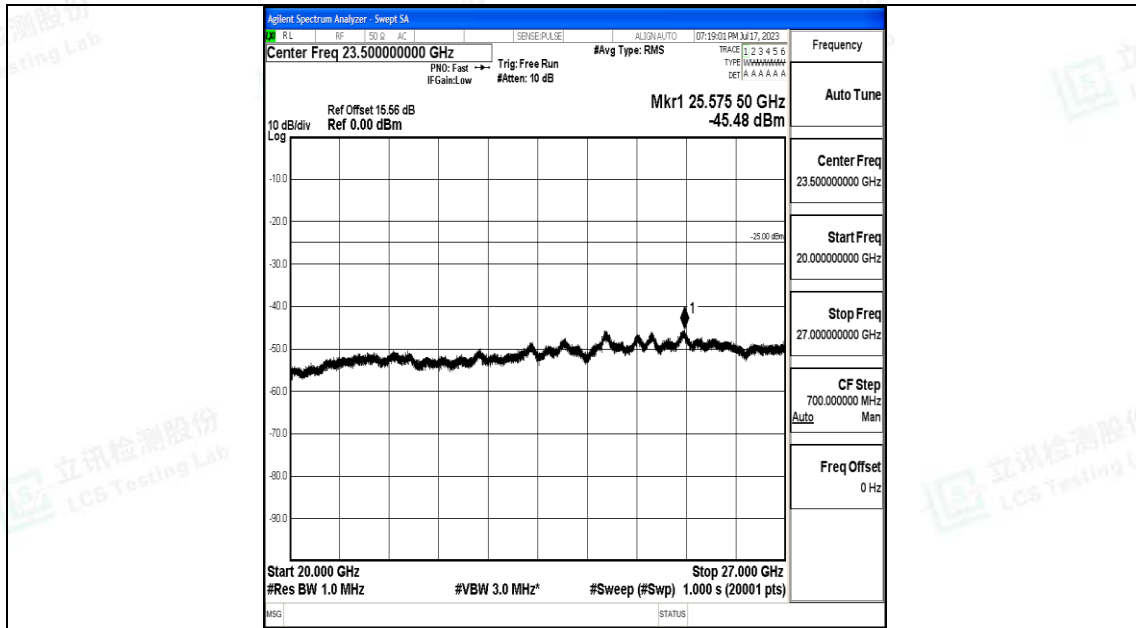

Band7_5MHz_16QAM_21100_1RB#0_0.009~0.15_0.009~0.15

Band7_5MHz_16QAM_21100_1RB#0_0.15~30_0.15~30

Band7_5MHz_16QAM_21100_1RB#0_30~1000_30~1000

Band7_5MHz_16QAM_21100_1RB#0_1000~20000_1000~20000

Band7_5MHz_16QAM_21100_1RB#0_20000~27000_20000~27000