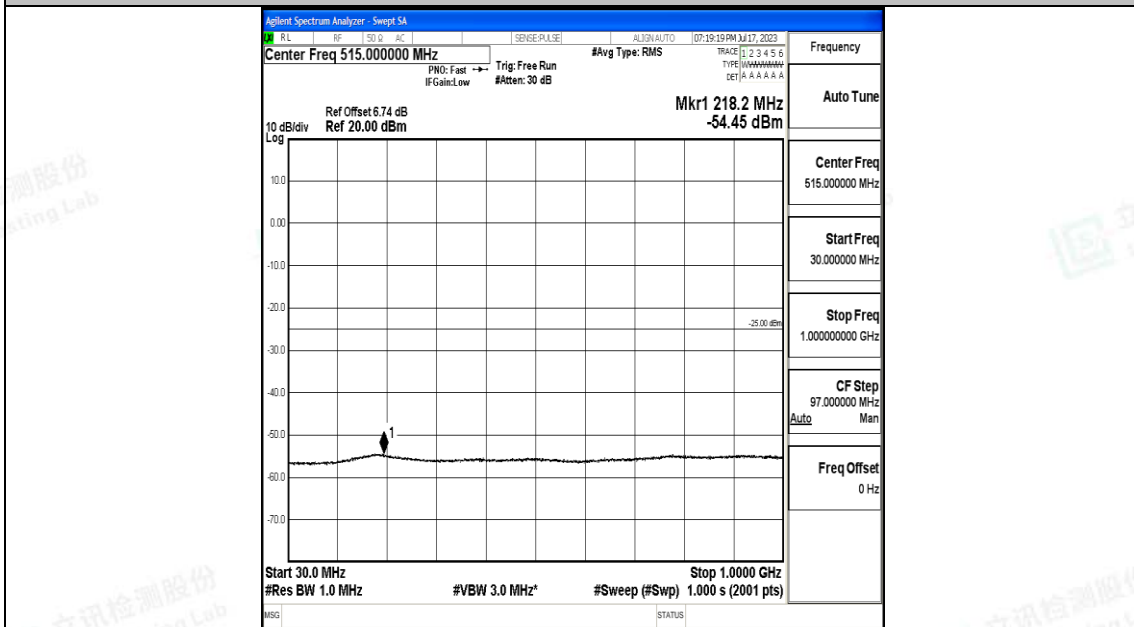

Band7_5MHz_QPSK_21425_1RB#0_30~1000_30~1000