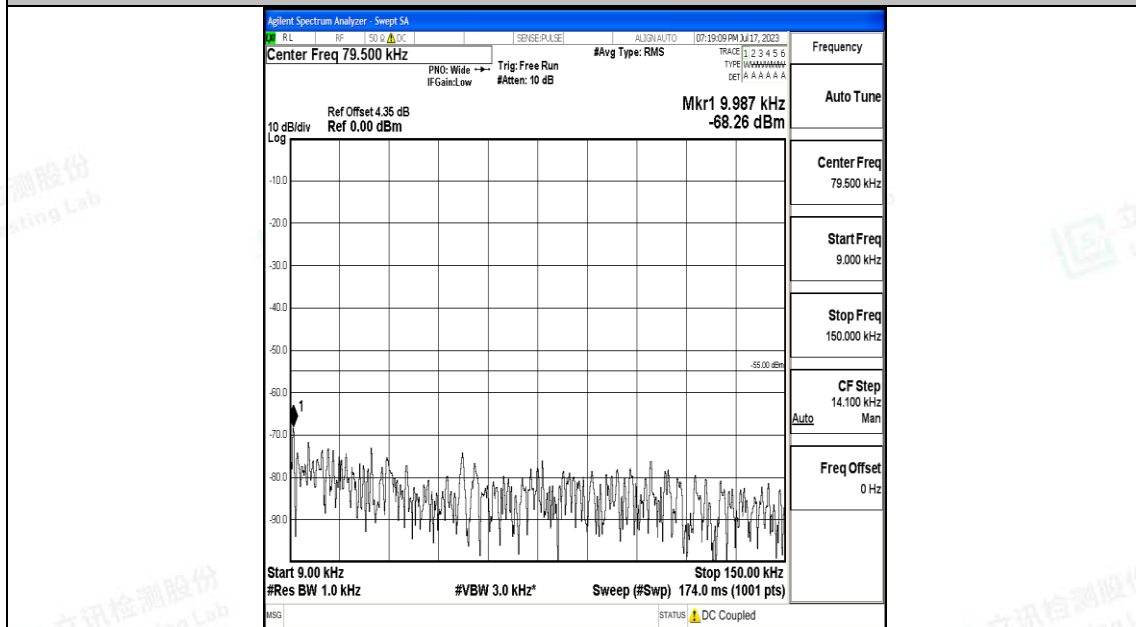

Band7_5MHz_16QAM_21100_1RB#0_0.009~0.15_0.009~0.15

Band7_5MHz_16QAM_21100_1RB#0_0.15~30_0.15~30

Band7_5MHz_16QAM_21100_1RB#0_30~1000_30~1000

Band7_5MHz_16QAM_21100_1RB#0_1000~20000_1000~20000

Band7_5MHz_16QAM_21100_1RB#0_20000~27000_20000~27000