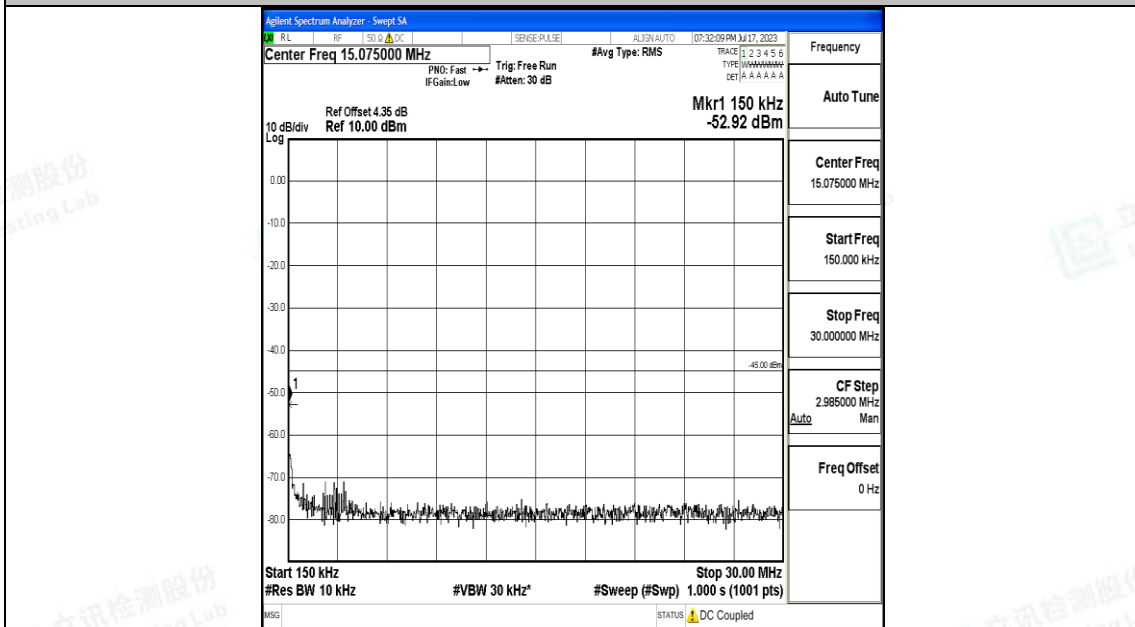

Band7_10MHz_QPSK_21100_1RB#0_0.15~30_0.15~30