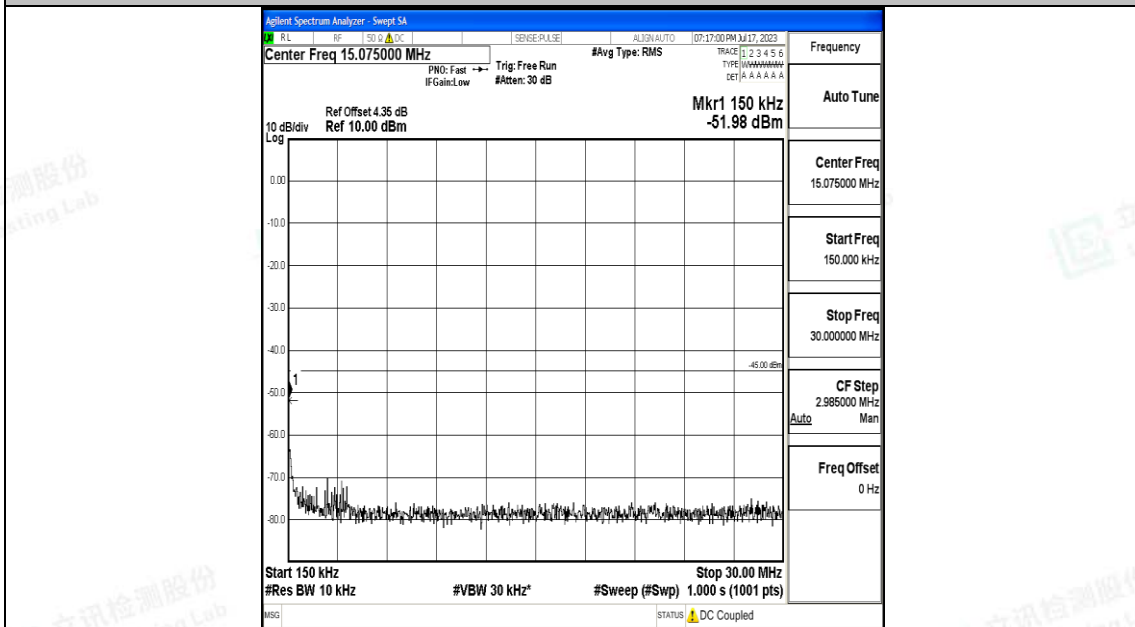

Band7_10MHz_QPSK_20800_1RB#0_0.009~0.15_0.009~0.15

Band7_10MHz_QPSK_20800_1RB#0_0.15~30_0.15~30

Band7_10MHz_QPSK_20800_1RB#0_30~1000_30~1000

Band7_5MHz_QPSK_20775_1RB#0_0.009~0.15_0.009~0.15

Band7_5MHz_QPSK_20775_1RB#0_0.15~30_0.15~30