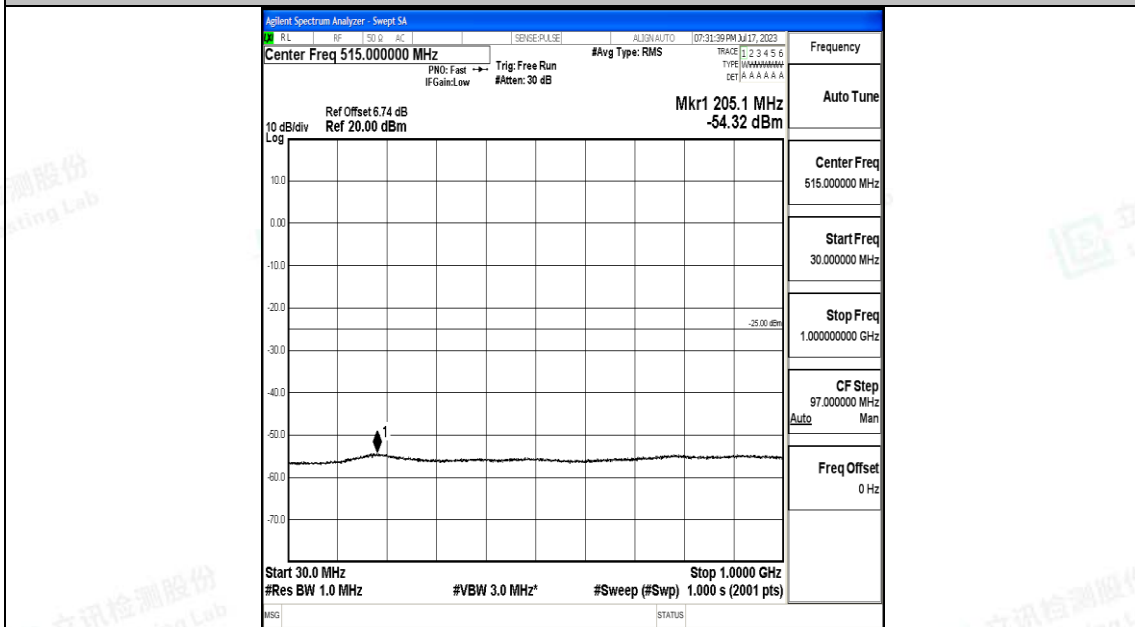

Band7_10MHz_16QAM_20800_1RB#0_30~1000_30~1000