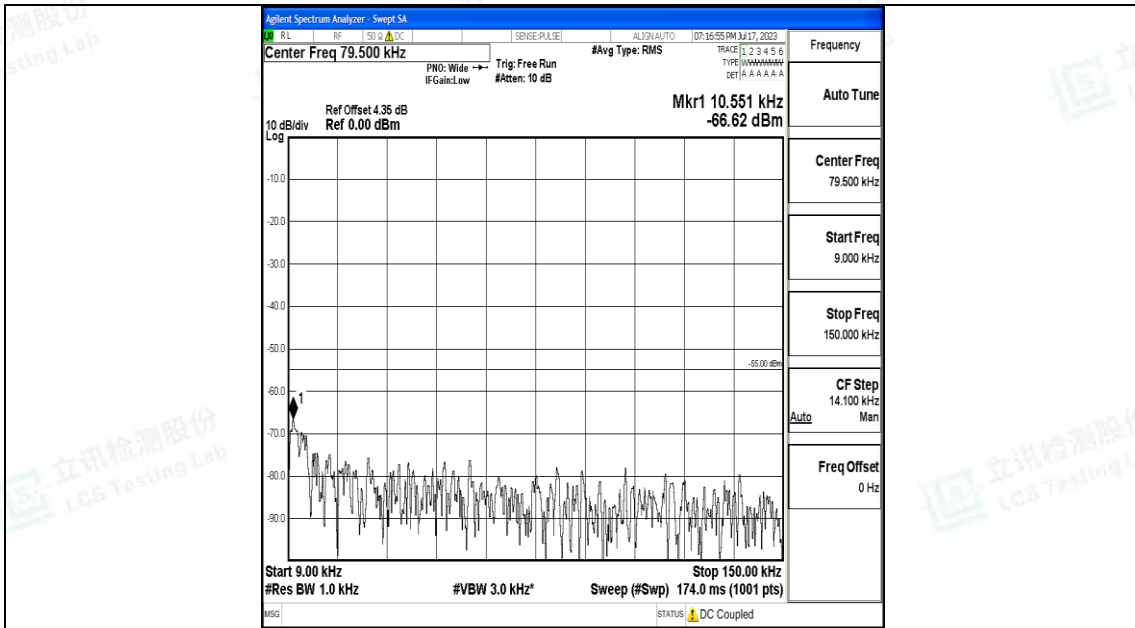

Band7_10MHz_QPSK_20800_1RB#0_0.009~0.15_0.009~0.15

Band7_10MHz_QPSK_20800_1RB#0_0.15~30_0.15~30

Band7_10MHz_QPSK_20800_1RB#0_30~1000_30~1000

Band7_5MHz_QPSK_20775_1RB#0_0.009~0.15_0.009~0.15

Band7_5MHz_QPSK_20775_1RB#0_0.15~30_0.15~30