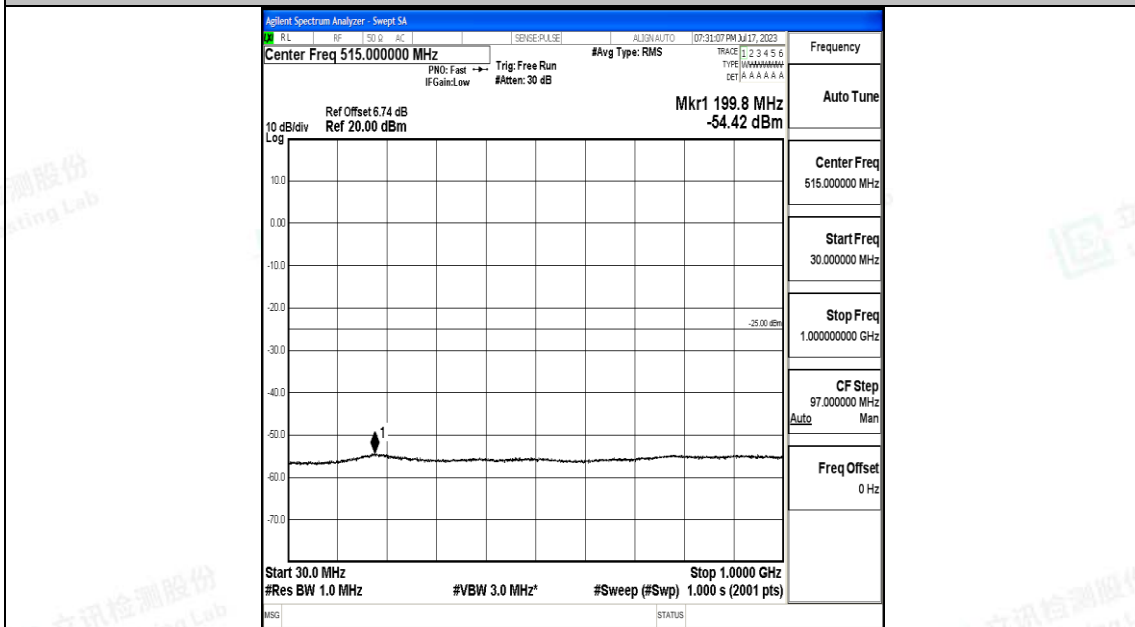

Band7_10MHz_QPSK_20800_1RB#0_30~1000_30~1000