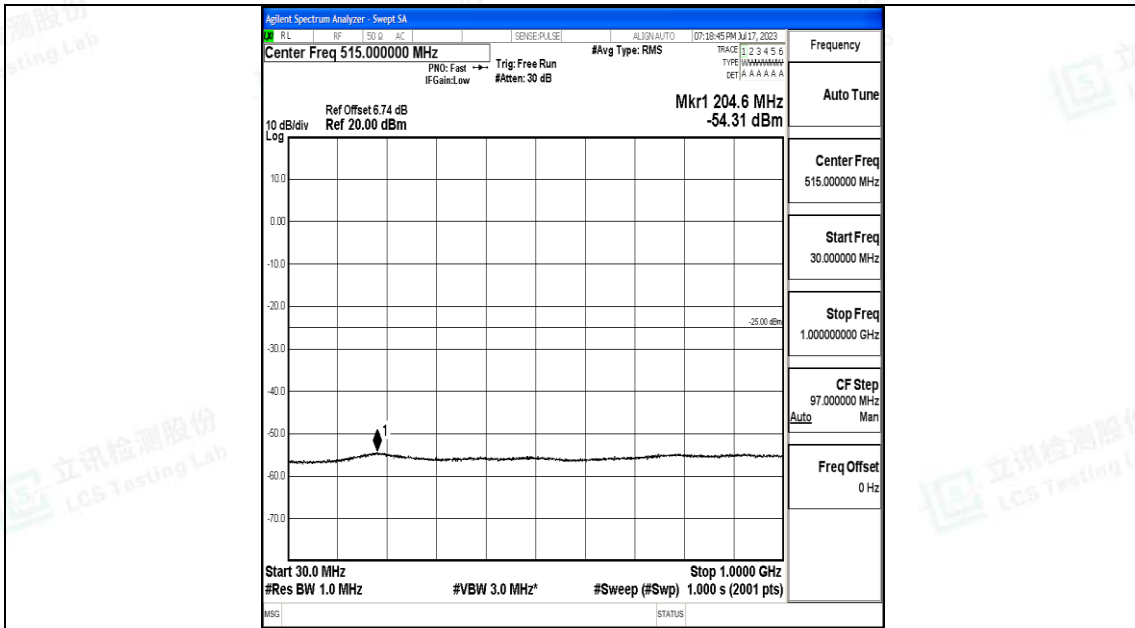

Band7_5MHz_16QAM_21100_1RB#0_30~1000_30~1000