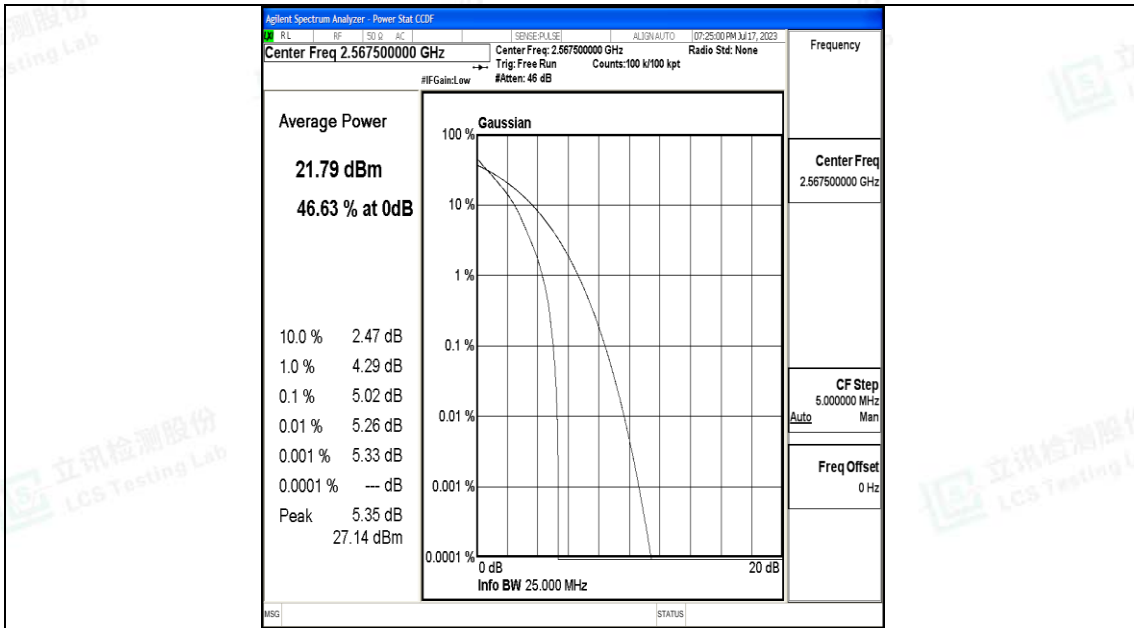

5MHz-21425

5MHz-21425