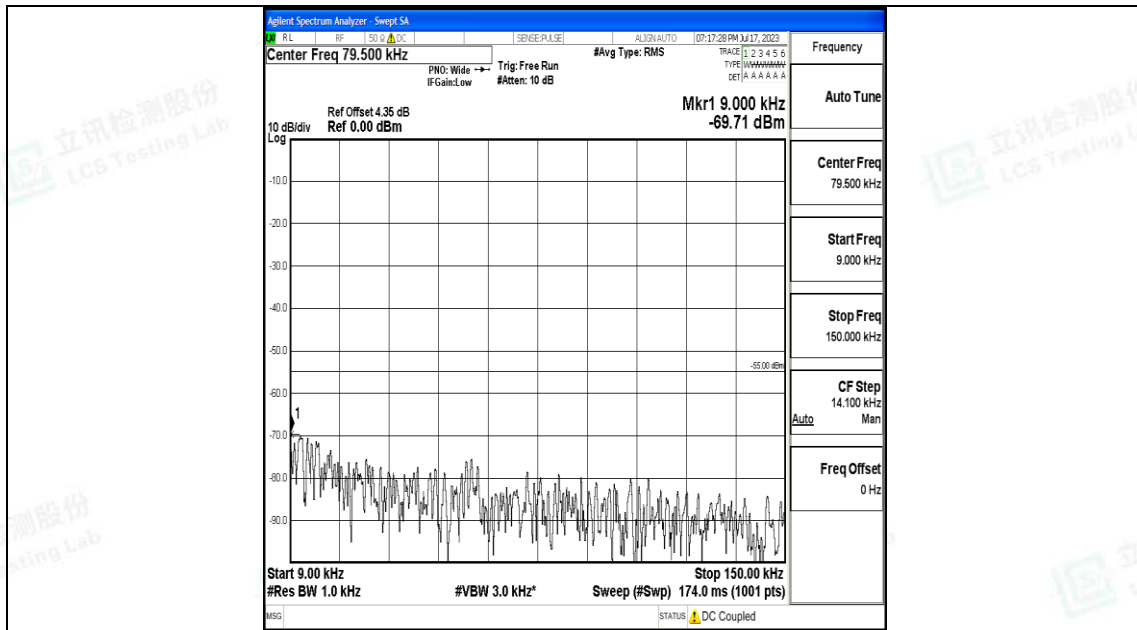

Band7	20MHz	16QAM	21350	1RB#0	0.009~0.15	-69.30	PASS
Band7	20MHz	16QAM	21350	1RB#0	0.15~30	-53.67	PASS
Band7	20MHz	16QAM	21350	1RB#0	30~1000	-54.41	PASS
Band7	20MHz	16QAM	21350	1RB#0	1000~20000	-32.98	PASS
Band7	20MHz	16QAM	21350	1RB#0	20000~27000	-45.41	PASS

Test Graphs

Band7_5MHz_16QAM_20775_1RB#0_0.009~0.15_0.009~0.15