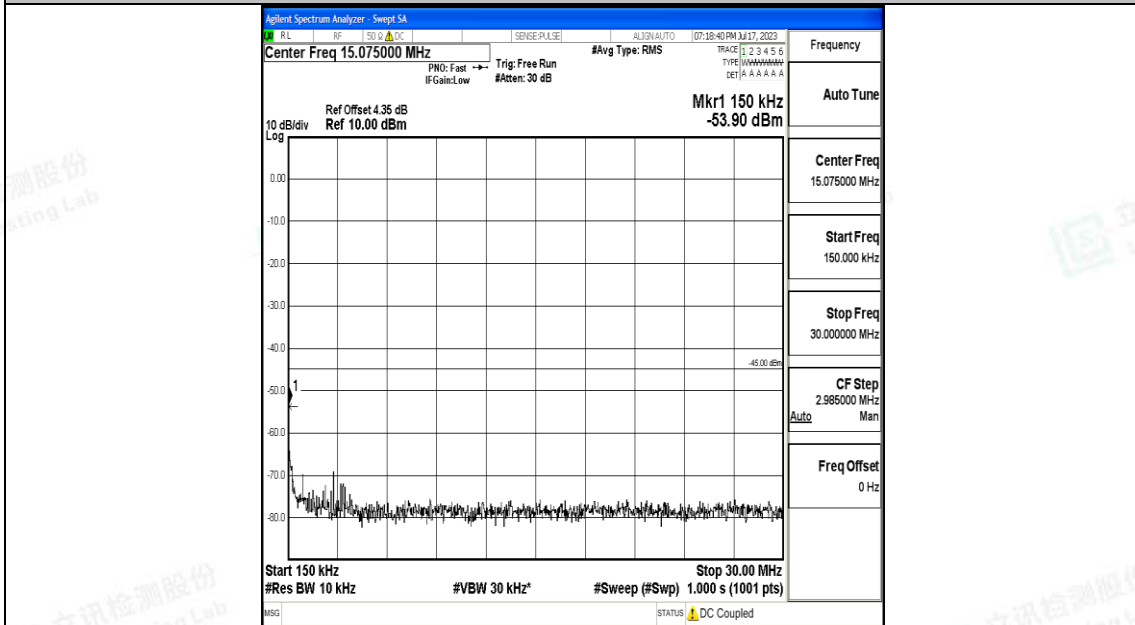

Band7_5MHz_16QAM_21100_1RB#0_0.15~30_0.15~30