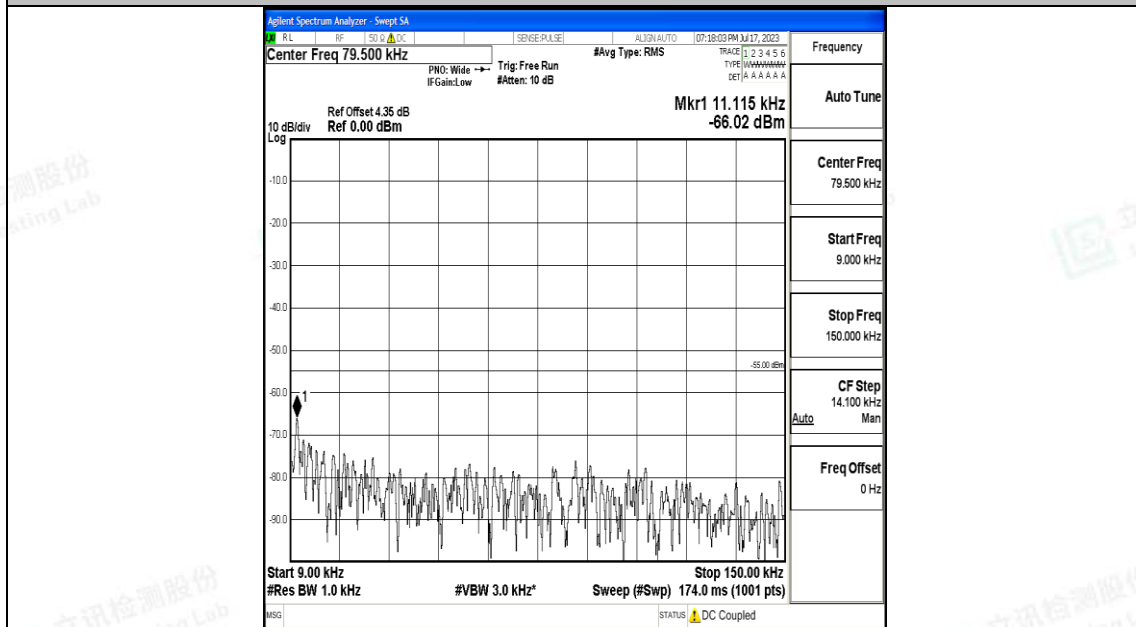

Test Graphs

Band7_5MHz_16QAM_20775_1RB#0_0.009~0.15_0.009~0.15

Band7_5MHz_16QAM_20775_1RB#0_0.15~30_0.15~30

Band7_5MHz_16QAM_20775_1RB#0_30~1000_30~1000

Band7_5MHz_16QAM_20775_1RB#0_1000~20000_1000~20000

Band7_5MHz_16QAM_20775_1RB#0_20000~27000_20000~27000