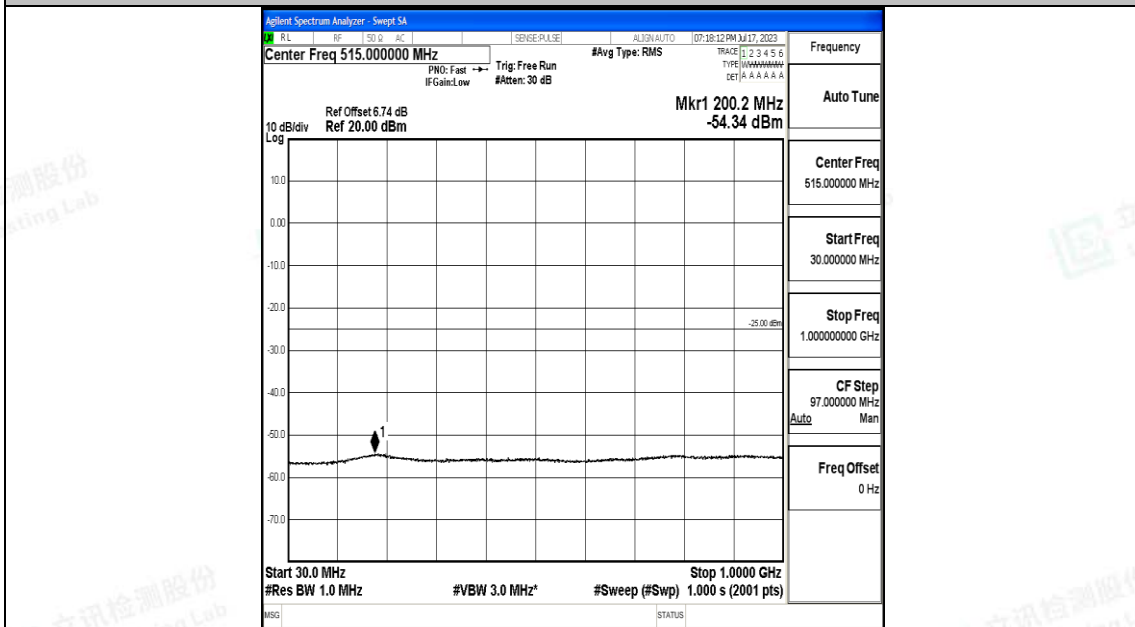

Band7_5MHz_QPSK_21100_1RB#0_30~1000_30~1000