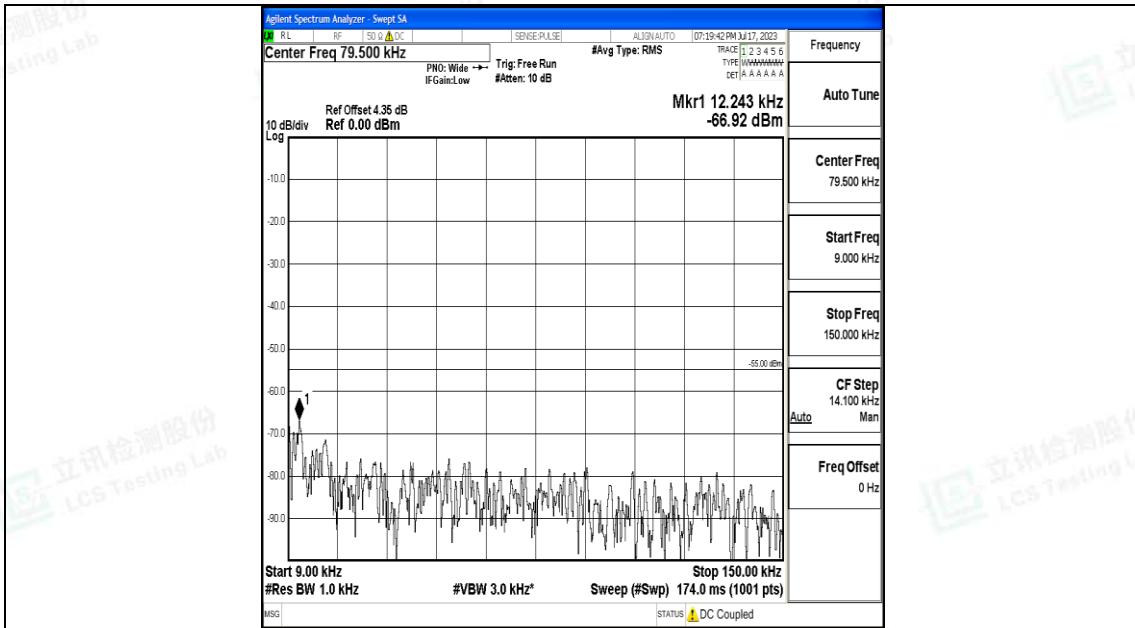

Band7_5MHz_QPSK_21425_1RB#0_0.009~0.15_0.009~0.15

Band7_5MHz_QPSK_21425_1RB#0_0.15~30_0.15~30

Band7_5MHz_QPSK_21425_1RB#0_30~1000_30~1000

Band7_5MHz_QPSK_21425_1RB#0_1000~20000_1000~20000

Band7_5MHz_QPSK_21425_1RB#0_20000~27000_20000~27000