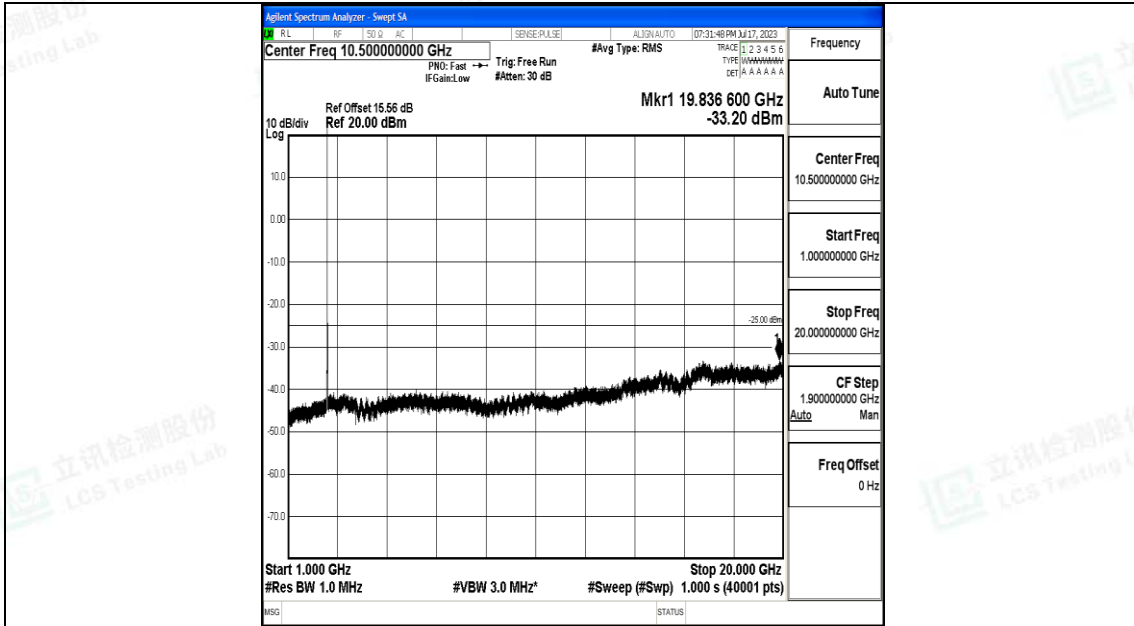

Band7_10MHz_16QAM_20800_1RB#0_0.009~0.15_0.009~0.15

Band7_10MHz_16QAM_20800_1RB#0_0.15~30_0.15~30

Band7_10MHz_16QAM_20800_1RB#0_30~1000_30~1000

Band7_10MHz_16QAM_20800_1RB#0_1000~20000_1000~20000

Band7_10MHz_16QAM_20800_1RB#0_20000~27000_20000~27000