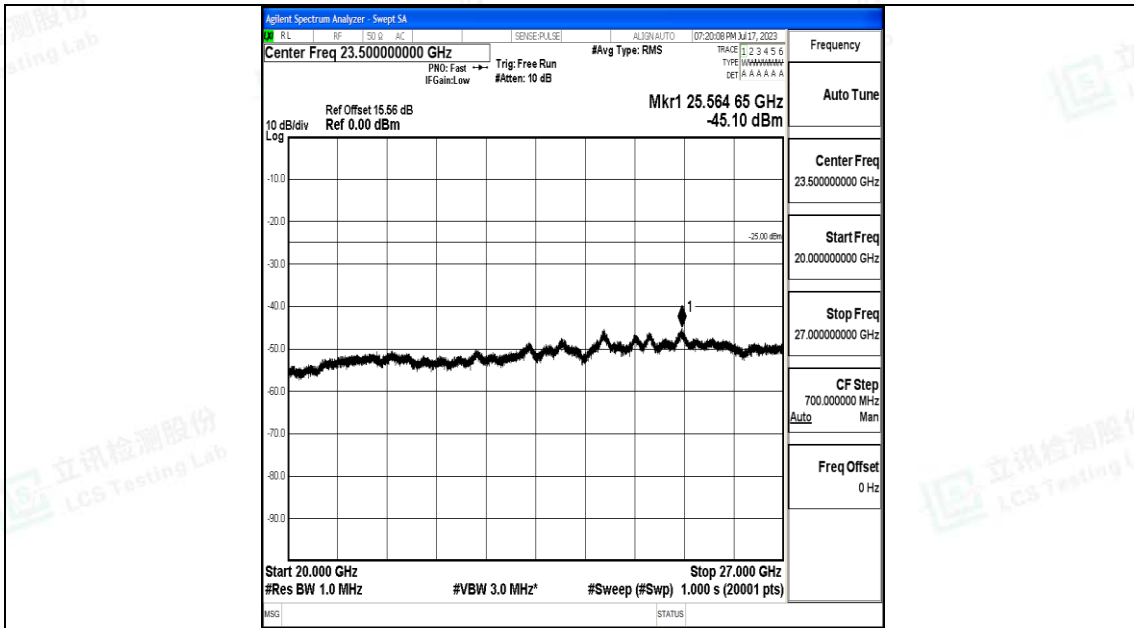

Band7_5MHz_16QAM_21425_1RB#0_0.009~0.15_0.009~0.15

Band7_5MHz_16QAM_21425_1RB#0_0.15~30_0.15~30

Band7_5MHz_16QAM_21425_1RB#0_30~1000_30~1000

Band7_5MHz_16QAM_21425_1RB#0_1000~20000_1000~20000

Band7_5MHz_16QAM_21425_1RB#0_20000~27000_20000~27000