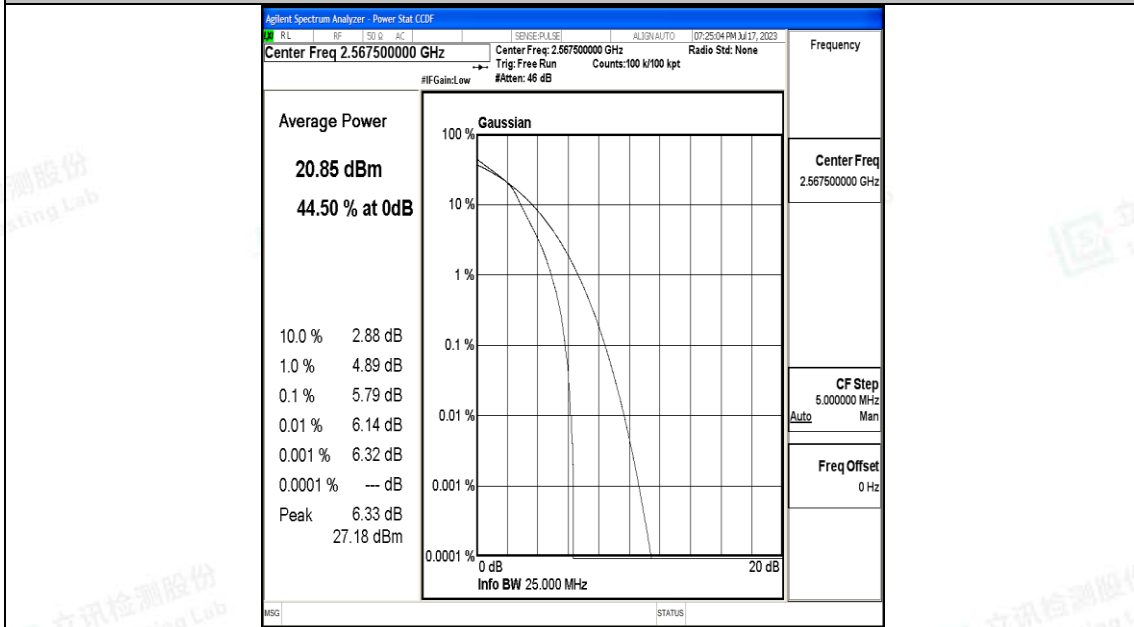

5MHz-21425