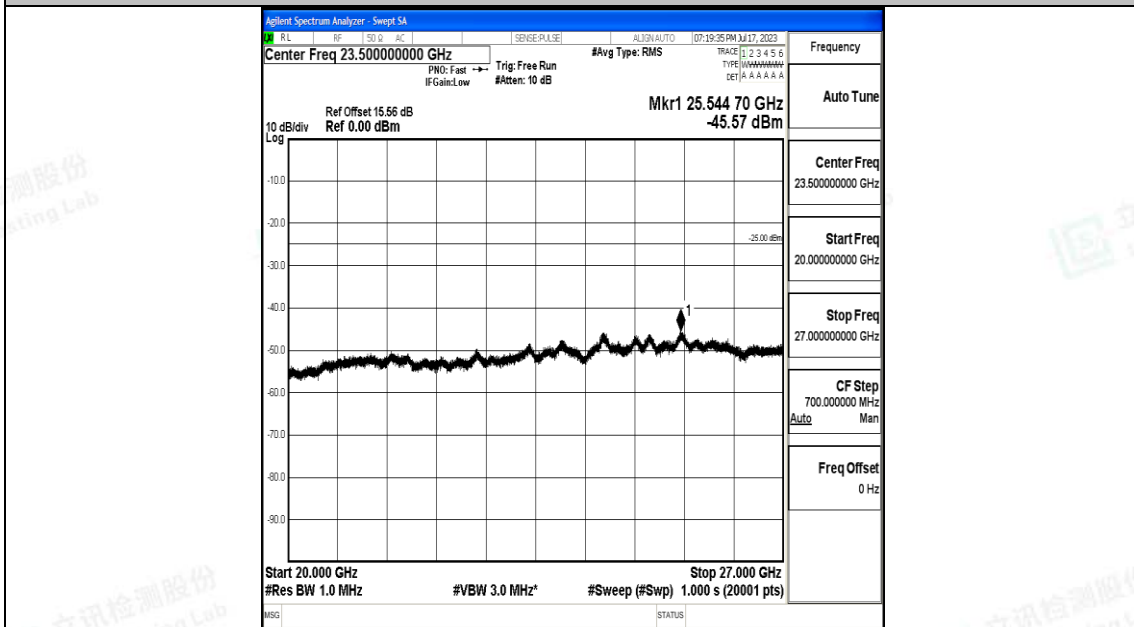

Band7_5MHz_QPSK_21425_1RB#0_0.009~0.15_0.009~0.15

Band7_5MHz_QPSK_21425_1RB#0_0.15~30_0.15~30

Band7_5MHz_QPSK_21425_1RB#0_30~1000_30~1000

Band7_5MHz_QPSK_21425_1RB#0_1000~20000_1000~20000

Band7_5MHz_QPSK_21425_1RB#0_20000~27000_20000~27000