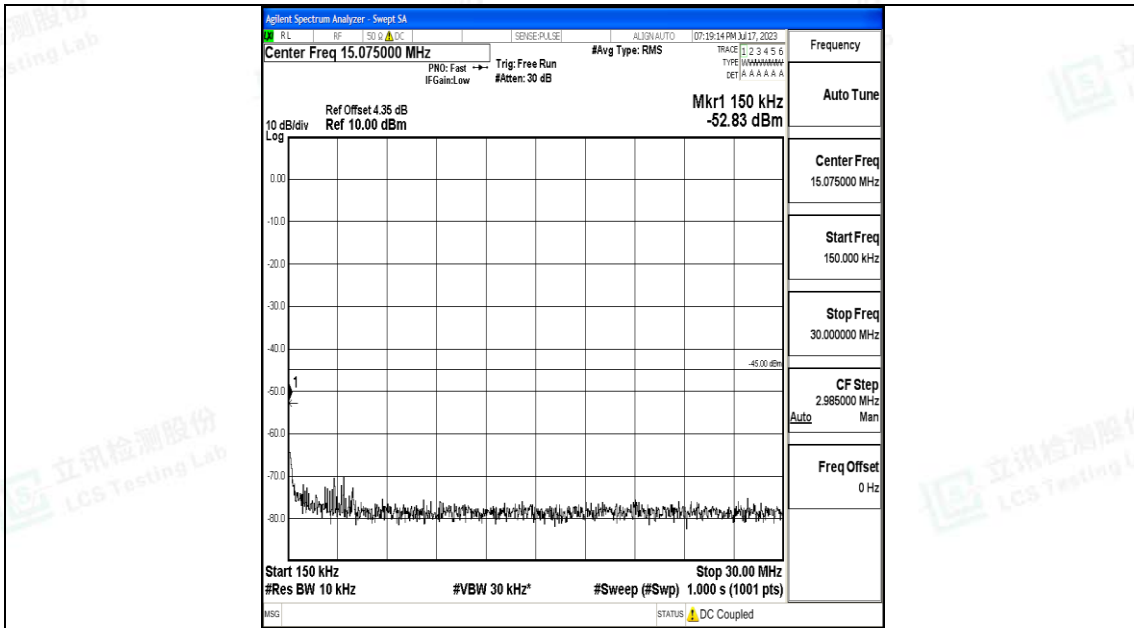

Band7_5MHz_QPSK_21425_1RB#0_0.15~30_0.15~30