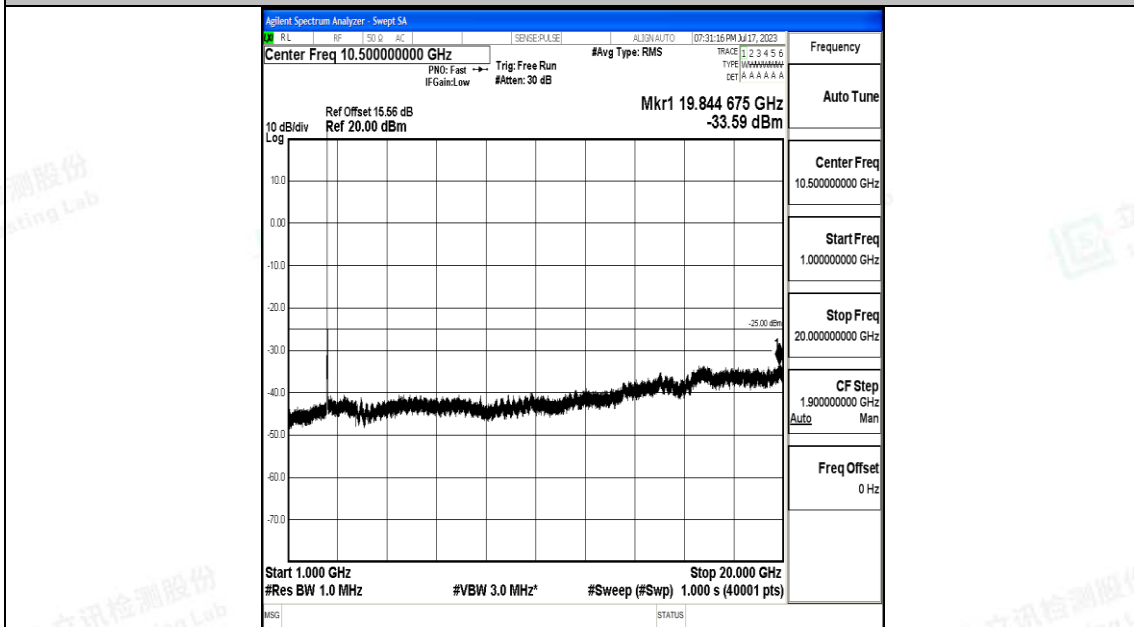

Band7_5MHz_QPSK_20775_1RB#0_30~1000_30~1000

Band7_5MHz_QPSK_20775_1RB#0_1000~20000_1000~20000

Band7_5MHz_QPSK_20775_1RB#0_20000~27000_20000~27000

Band7_10MHz_QPSK_20800_1RB#0_1000~20000_1000~20000

Band7_10MHz_QPSK_20800_1RB#0_20000~27000_20000~27000