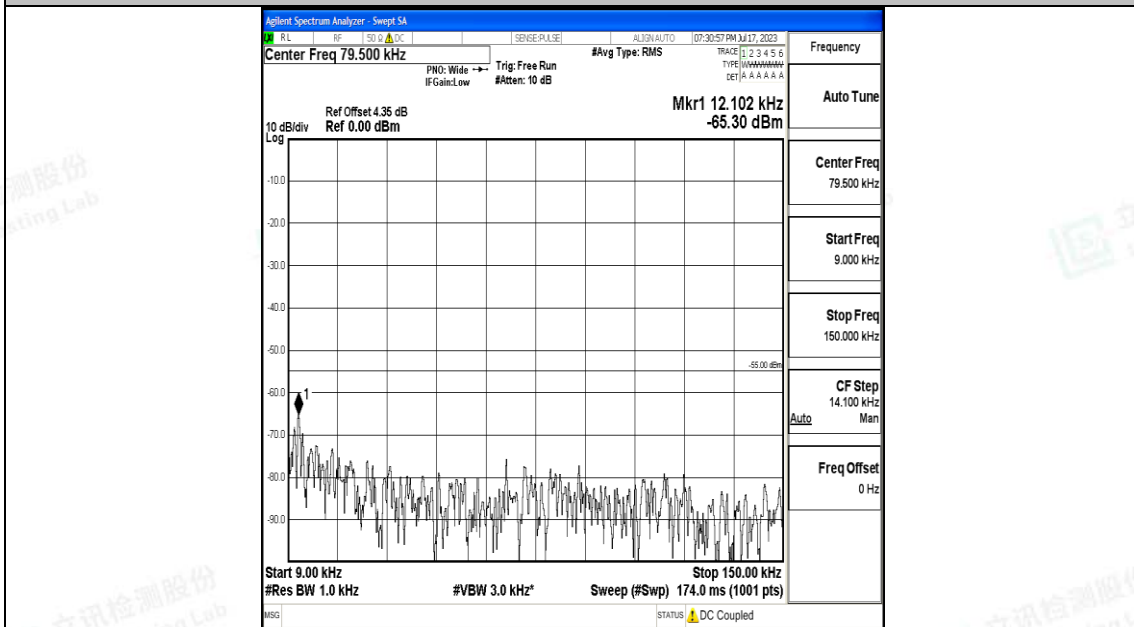

Band7_5MHz_16QAM_21425_1RB#0_0.009~0.15_0.009~0.15

Band7_5MHz_16QAM_21425_1RB#0_0.15~30_0.15~30

Band7_5MHz_16QAM_21425_1RB#0_30~1000_30~1000

Band7_5MHz_16QAM_21425_1RB#0_1000~20000_1000~20000

Band7_5MHz_16QAM_21425_1RB#0_20000~27000_20000~27000