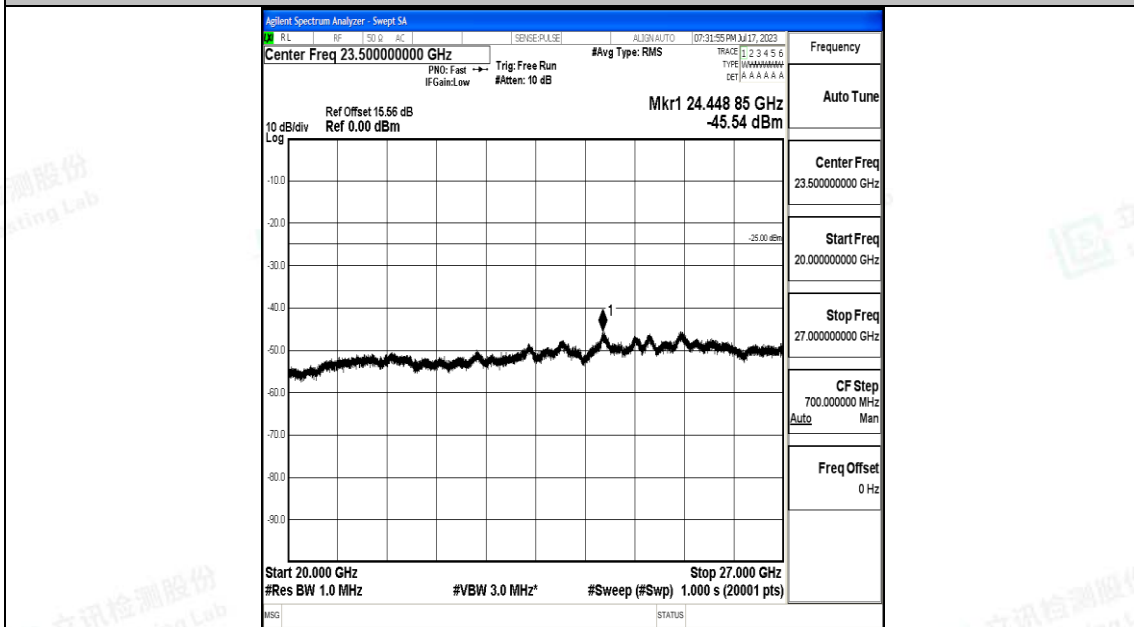

Band7_10MHz_16QAM_20800_1RB#0_0.009~0.15_0.009~0.15

Band7_10MHz_16QAM_20800_1RB#0_0.15~30_0.15~30

Band7_10MHz_16QAM_20800_1RB#0_30~1000_30~1000

Band7_10MHz_16QAM_20800_1RB#0_1000~20000_1000~20000

Band7_10MHz_16QAM_20800_1RB#0_20000~27000_20000~27000