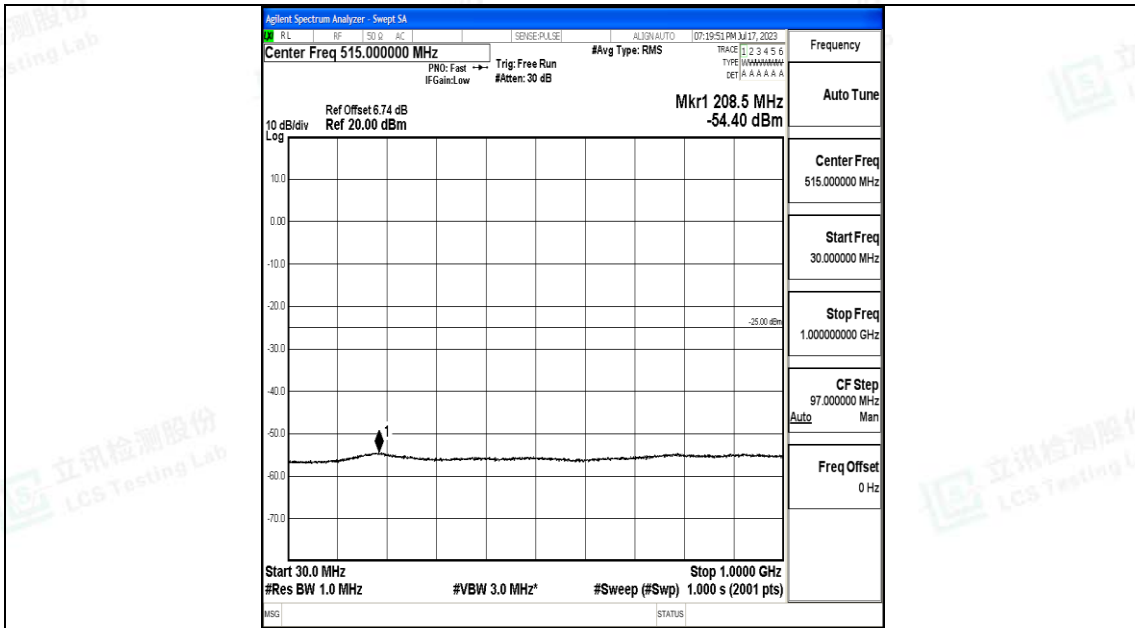

Band7_5MHz_16QAM_21425_1RB#0_30~1000_30~1000