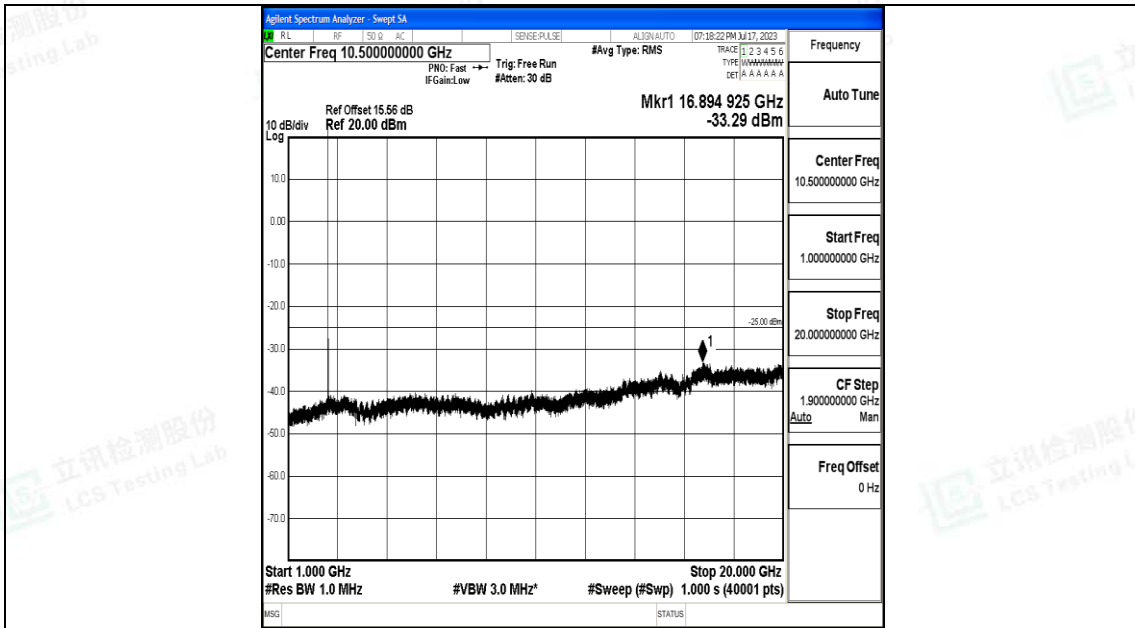

Band7_5MHz_QPSK_21100_1RB#0_0.009~0.15_0.009~0.15

Band7_5MHz_QPSK_21100_1RB#0_0.15~30_0.15~30

Band7_5MHz_QPSK_21100_1RB#0_30~1000_30~1000

Band7_5MHz_QPSK_21100_1RB#0_1000~20000_1000~20000

Band7_5MHz_QPSK_21100_1RB#0_20000~27000_20000~27000