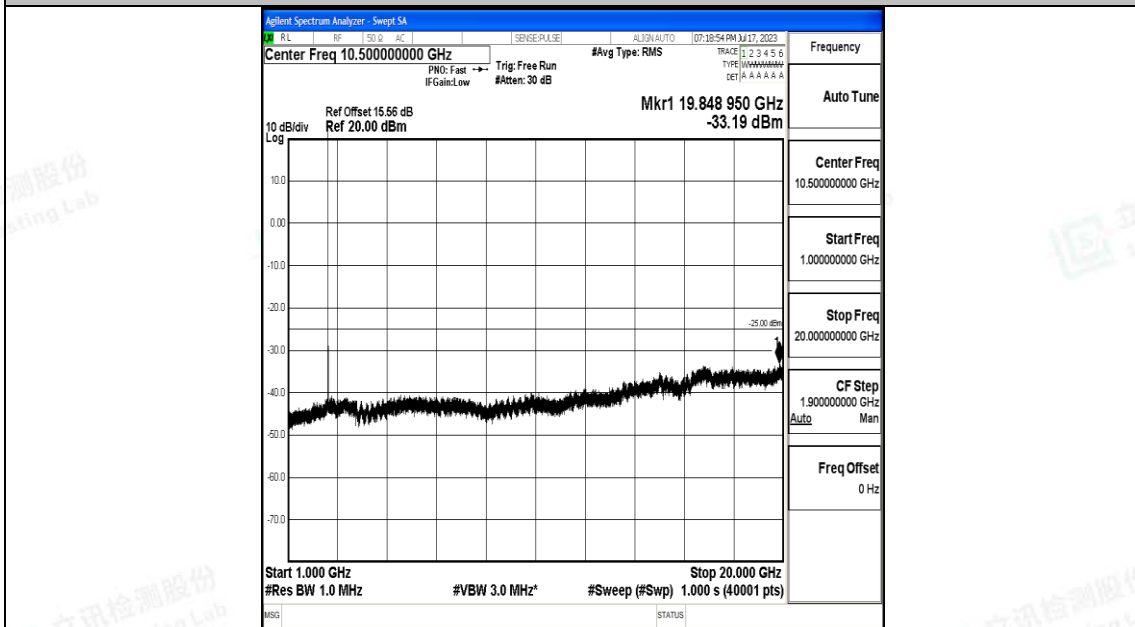

Band7_5MHz_16QAM_21100_1RB#0_0.009~0.15_0.009~0.15

Band7_5MHz_16QAM_21100_1RB#0_0.15~30_0.15~30

Band7_5MHz_16QAM_21100_1RB#0_30~1000_30~1000

Band7_5MHz_16QAM_21100_1RB#0_1000~20000_1000~20000

Band7_5MHz_16QAM_21100_1RB#0_20000~27000_20000~27000