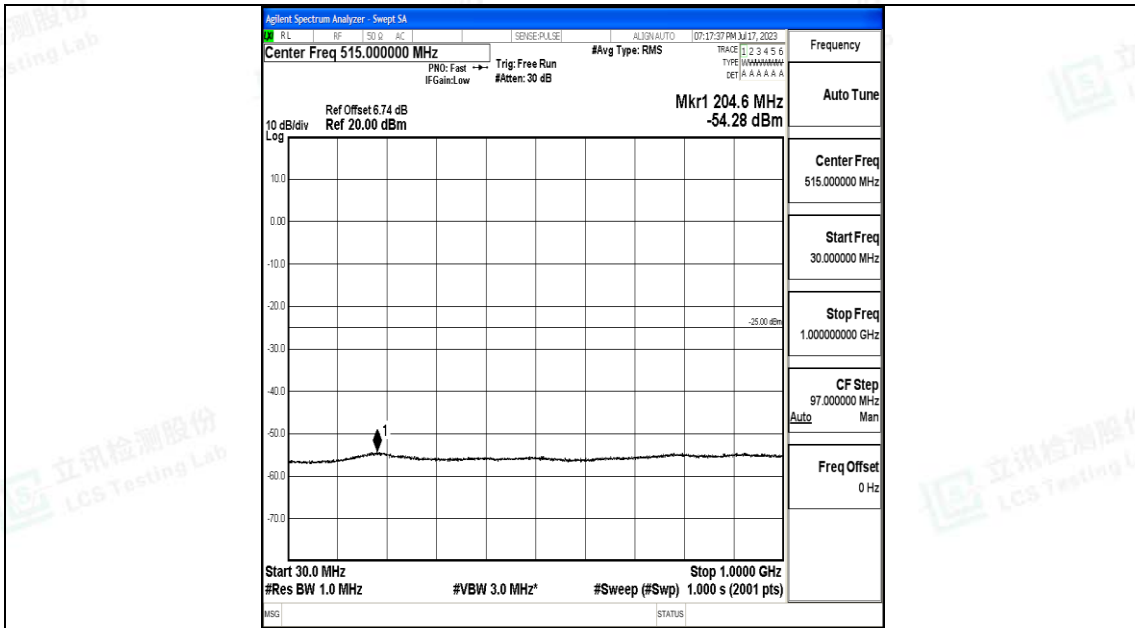

Test Graphs

Band7_5MHz_16QAM_20775_1RB#0_0.009~0.15_0.009~0.15

Band7_5MHz_16QAM_20775_1RB#0_0.15~30_0.15~30

Band7_5MHz_16QAM_20775_1RB#0_30~1000_30~1000

Band7_5MHz_16QAM_20775_1RB#0_1000~20000_1000~20000

Band7_5MHz_16QAM_20775_1RB#0_20000~27000_20000~27000