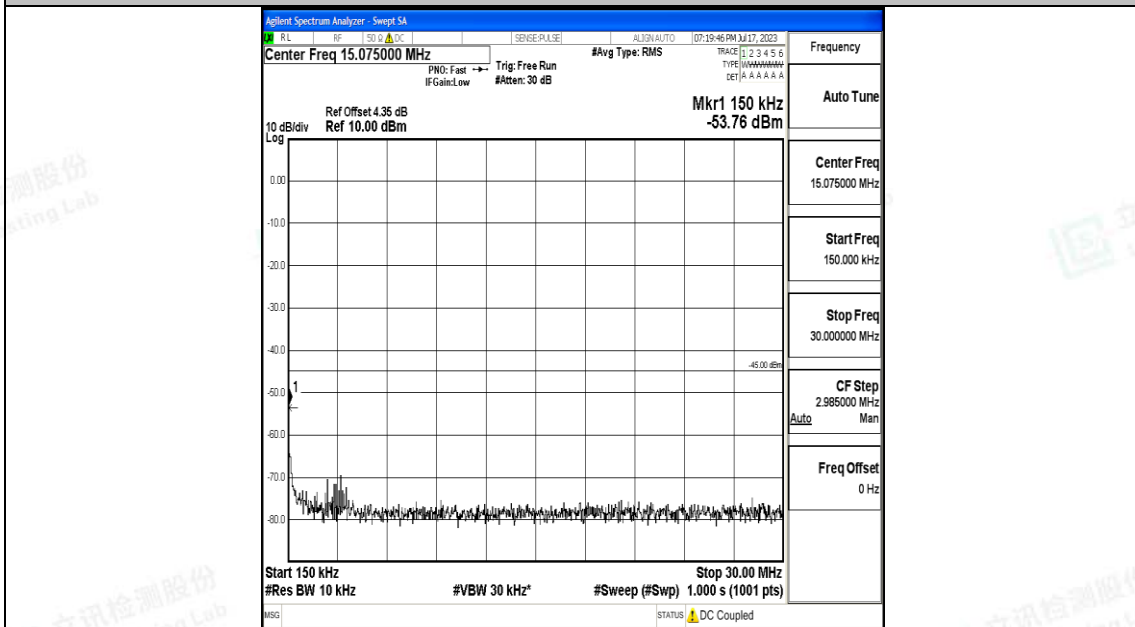

Band7_5MHz_16QAM_21425_1RB#0_0.15~30_0.15~30