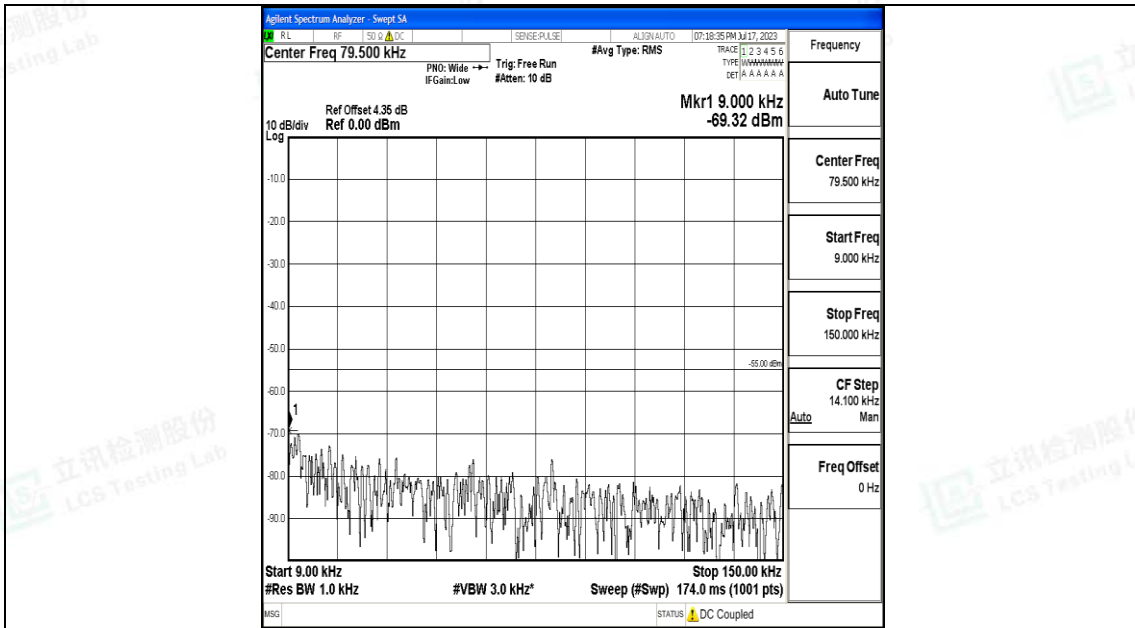

Band7_5MHz_QPSK_21100_1RB#0_0.009~0.15_0.009~0.15

Band7_5MHz_QPSK_21100_1RB#0_0.15~30_0.15~30

Band7_5MHz_QPSK_21100_1RB#0_30~1000_30~1000

Band7_5MHz_QPSK_21100_1RB#0_1000~20000_1000~20000

Band7_5MHz_QPSK_21100_1RB#0_20000~27000_20000~27000