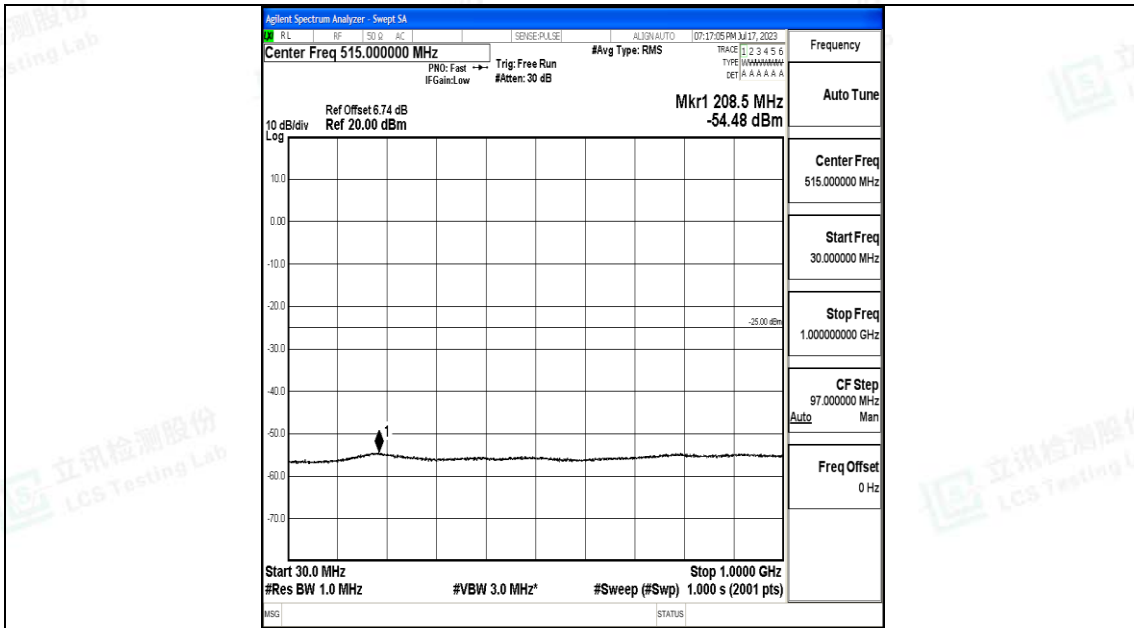

Band7_10MHz_QPSK_20800_1RB#0_0.009~0.15_0.009~0.15

Band7_10MHz_QPSK_20800_1RB#0_0.15~30_0.15~30

Band7_10MHz_QPSK_20800_1RB#0_30~1000_30~1000

Band7_5MHz_QPSK_20775_1RB#0_0.009~0.15_0.009~0.15

Band7_5MHz_QPSK_20775_1RB#0_0.15~30_0.15~30