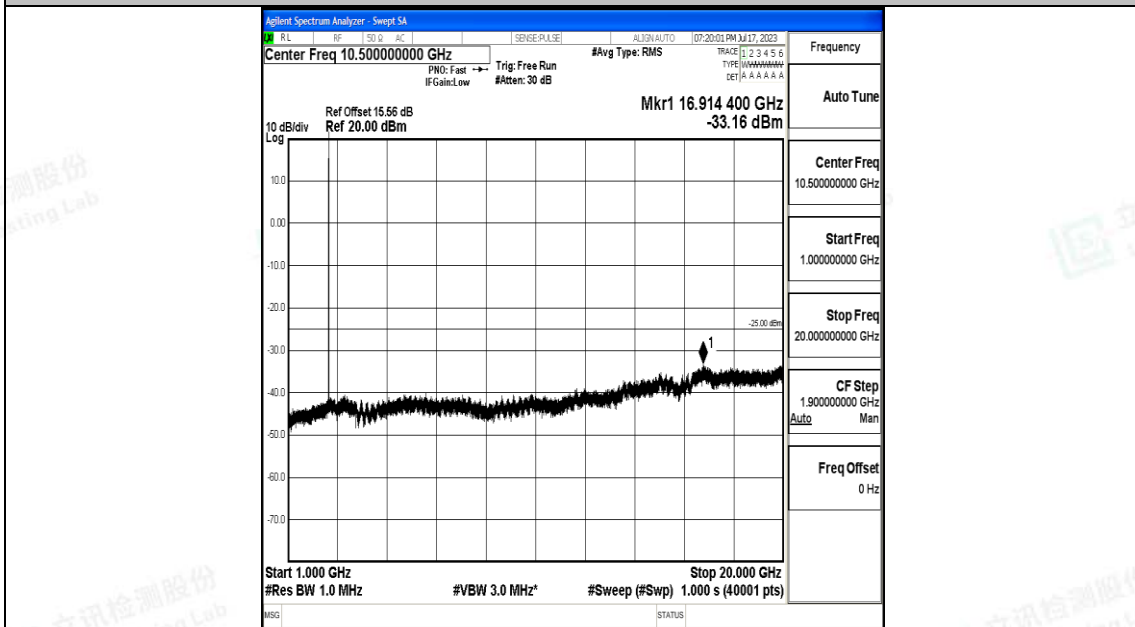

Band7_5MHz_16QAM_21425_1RB#0_0.009~0.15_0.009~0.15

Band7_5MHz_16QAM_21425_1RB#0_0.15~30_0.15~30

Band7_5MHz_16QAM_21425_1RB#0_30~1000_30~1000

Band7_5MHz_16QAM_21425_1RB#0_1000~20000_1000~20000

Band7_5MHz_16QAM_21425_1RB#0_20000~27000_20000~27000