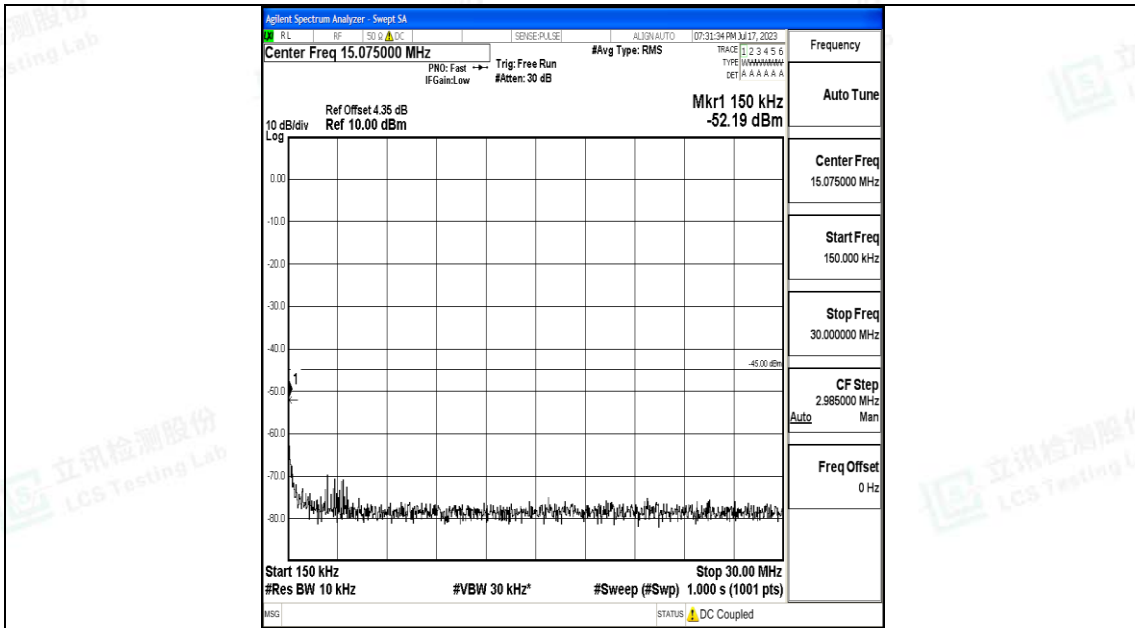

Band7_10MHz_16QAM_20800_1RB#0_0.15~30_0.15~30