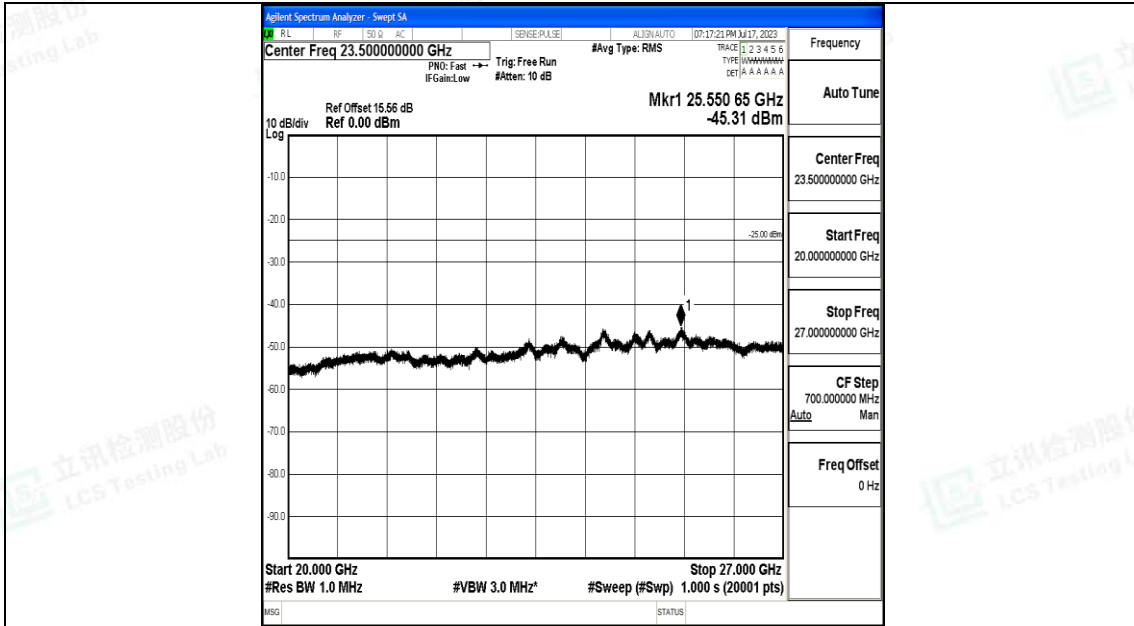

Band7_5MHz_QPSK_20775_1RB#0_20000~27000_20000~27000