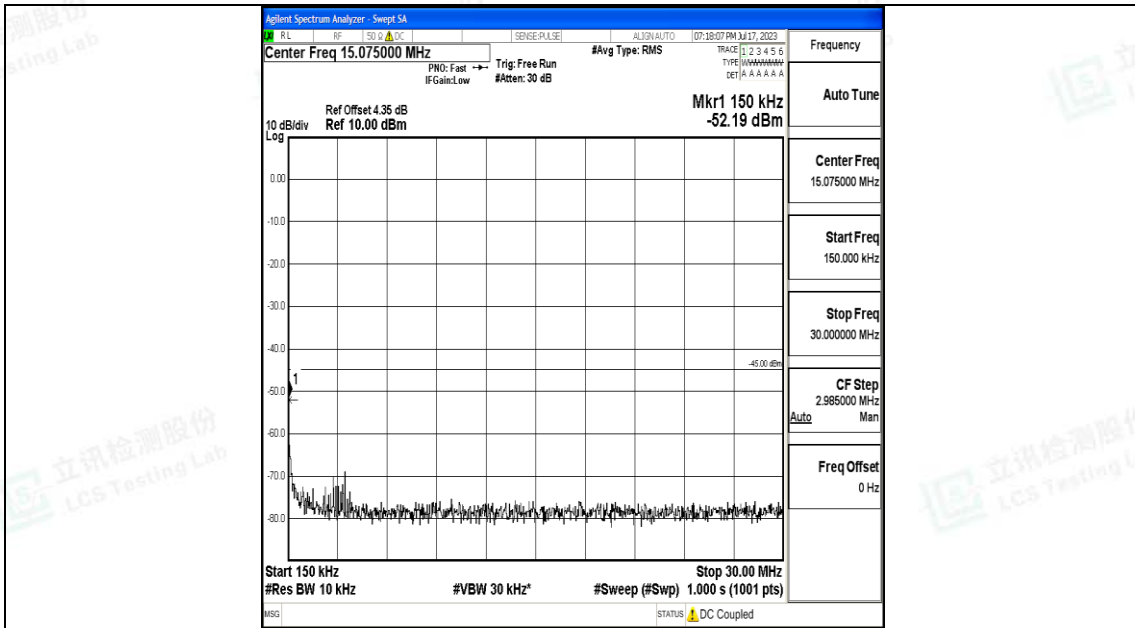

Band7_5MHz_QPSK_21100_1RB#0_0.15~30_0.15~30