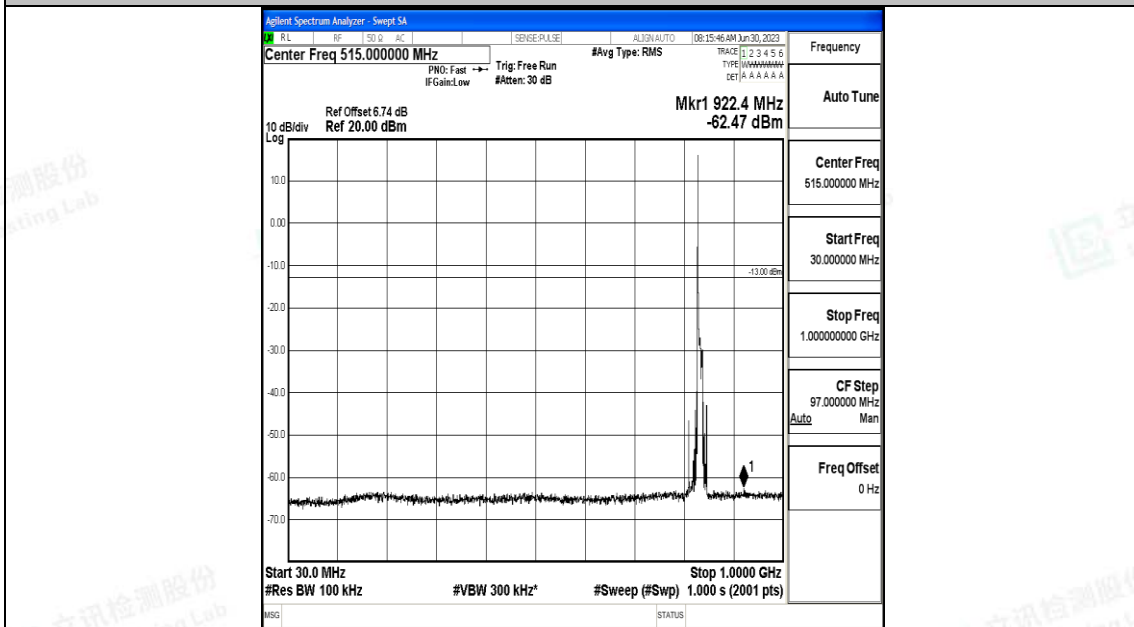

Band5_10MHz_QPSK_20525_1RB#0_30~1000_30~1000

Band5_10MHz_QPSK_20525_1RB#0_1000~3000_1000~3000

Band5_10MHz_QPSK_20525_1RB#0_3000~10000_3000~10000

Band5_10MHz_16QAM_20525_1RB#0_0.009~0.15_0.009~0.15

Band5_10MHz_16QAM_20525_1RB#0_0.15~30_0.15~30