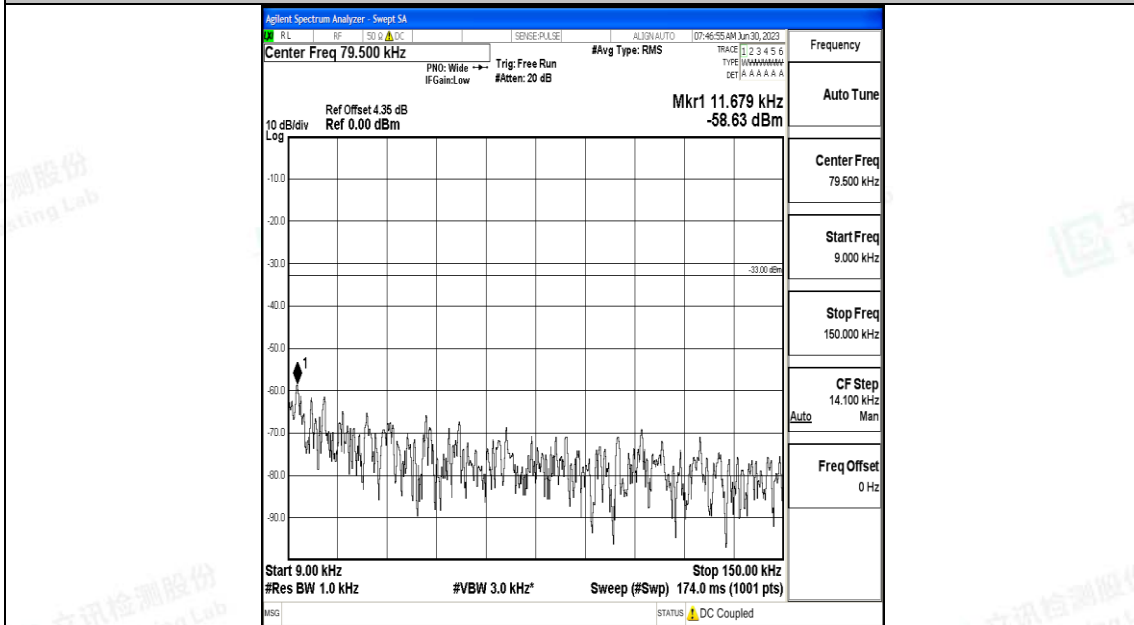

Band5_3MHz_QPSK_20635_1RB#0_30~1000_30~1000

Band5_3MHz_QPSK_20635_1RB#0_1000~3000_1000~3000

Band5_3MHz_QPSK_20635_1RB#0_3000~10000_3000~10000

Band5_3MHz_16QAM_20635_1RB#0_0.009~0.15_0.009~0.15

Band5_3MHz_16QAM_20635_1RB#0_0.15~30_0.15~30