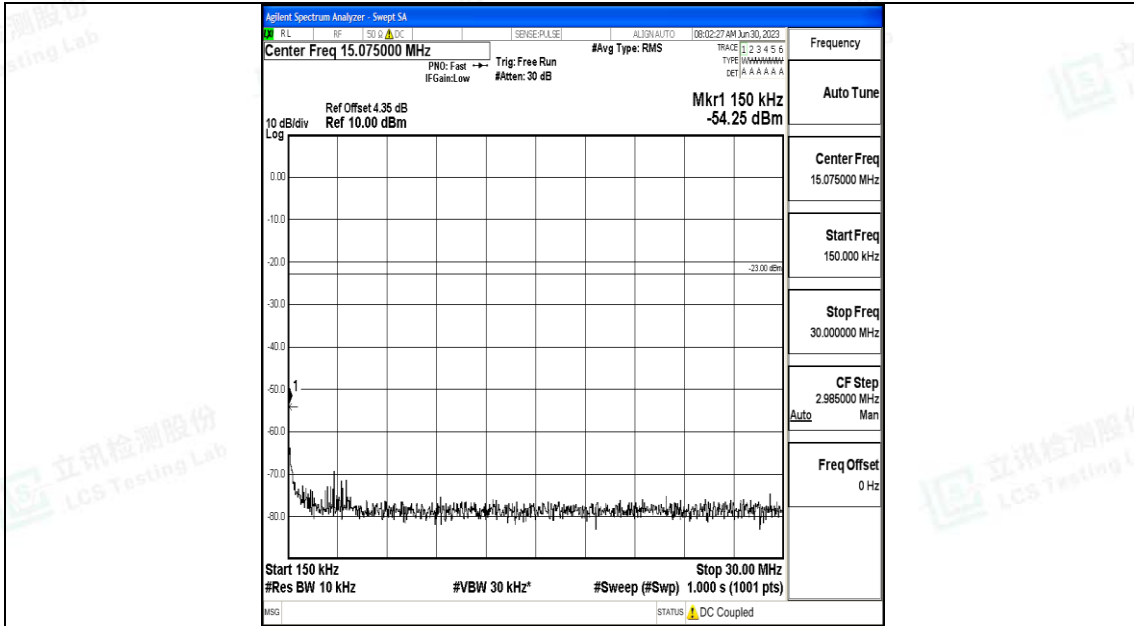

Band5_5MHz_QPSK_20625_1RB#0_30~1000_30~1000

Band5_5MHz_QPSK_20625_1RB#0_1000~3000_1000~3000

Band5_5MHz_QPSK_20625_1RB#0_3000~10000_3000~10000

Band5_5MHz_16QAM_20625_1RB#0_0.009~0.15_0.009~0.15

Band5_5MHz_16QAM_20625_1RB#0_0.15~30_0.15~30