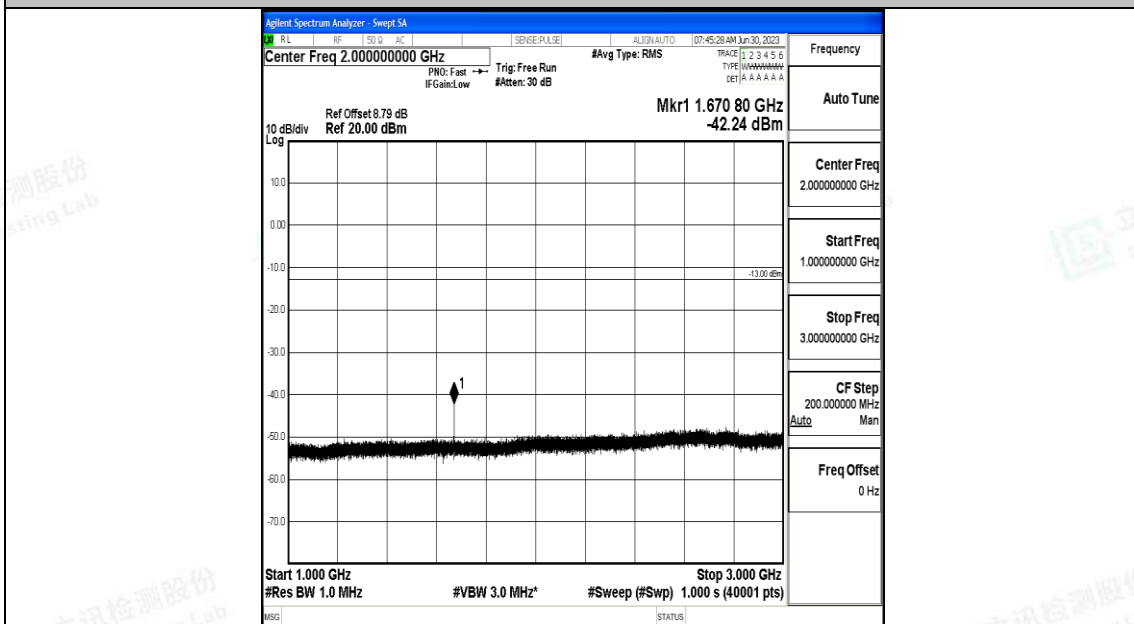

Band5_3MHz_QPSK_20525_1RB#0_30~1000_30~1000

Band5_3MHz_QPSK_20525_1RB#0_1000~3000_1000~3000

Band5_3MHz_QPSK_20525_1RB#0_3000~10000_3000~10000

Band5_3MHz_16QAM_20525_1RB#0_0.009~0.15_0.009~0.15

Band5_3MHz_16QAM_20525_1RB#0_0.15~30_0.15~30