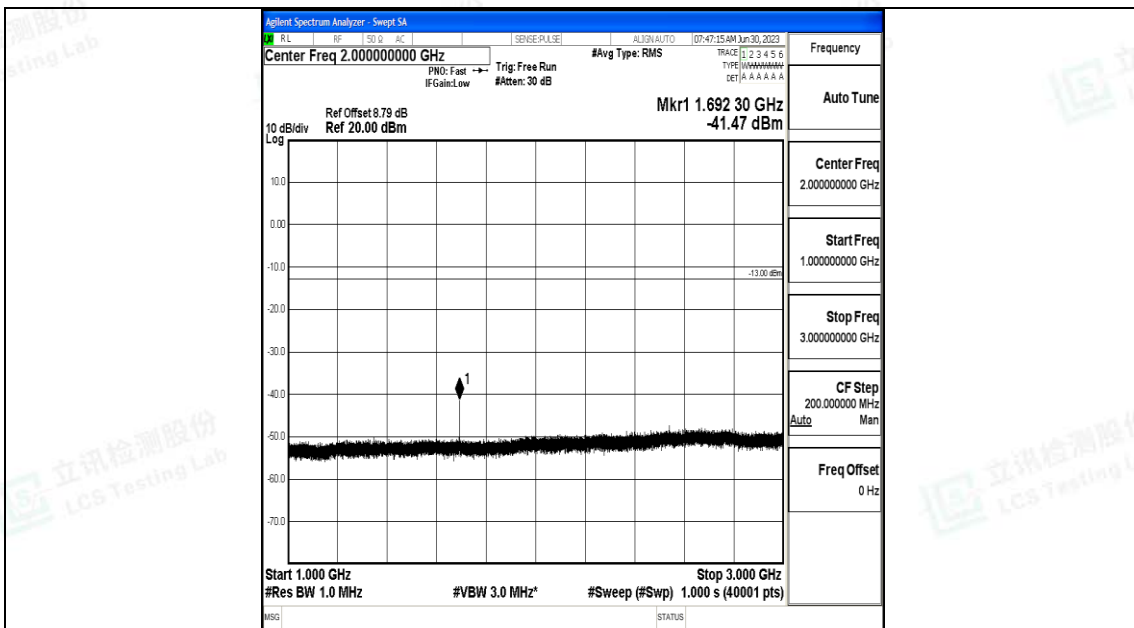

Band5_3MHz_16QAM_20635_1RB#0_30~1000_30~1000

Band5_3MHz_16QAM_20635_1RB#0_1000~3000_1000~3000