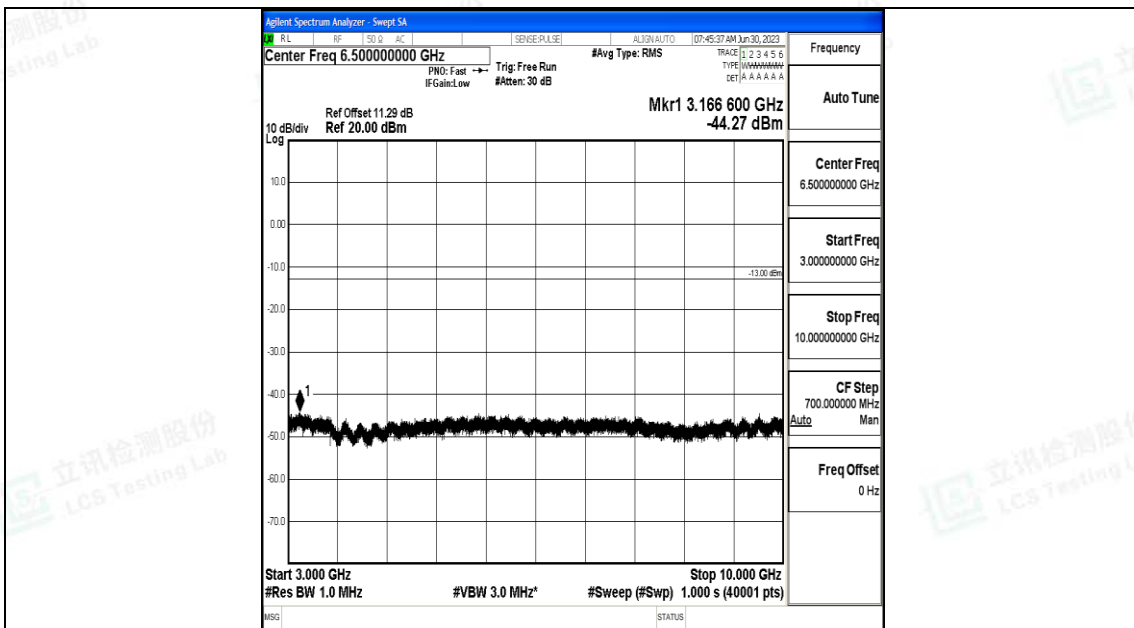

Band5_3MHz_QPSK_20525_1RB#0_30~1000_30~1000

Band5_3MHz_QPSK_20525_1RB#0_1000~3000_1000~3000

Band5_3MHz_QPSK_20525_1RB#0_3000~10000_3000~10000

Band5_3MHz_16QAM_20525_1RB#0_0.009~0.15_0.009~0.15

Band5_3MHz_16QAM_20525_1RB#0_0.15~30_0.15~30