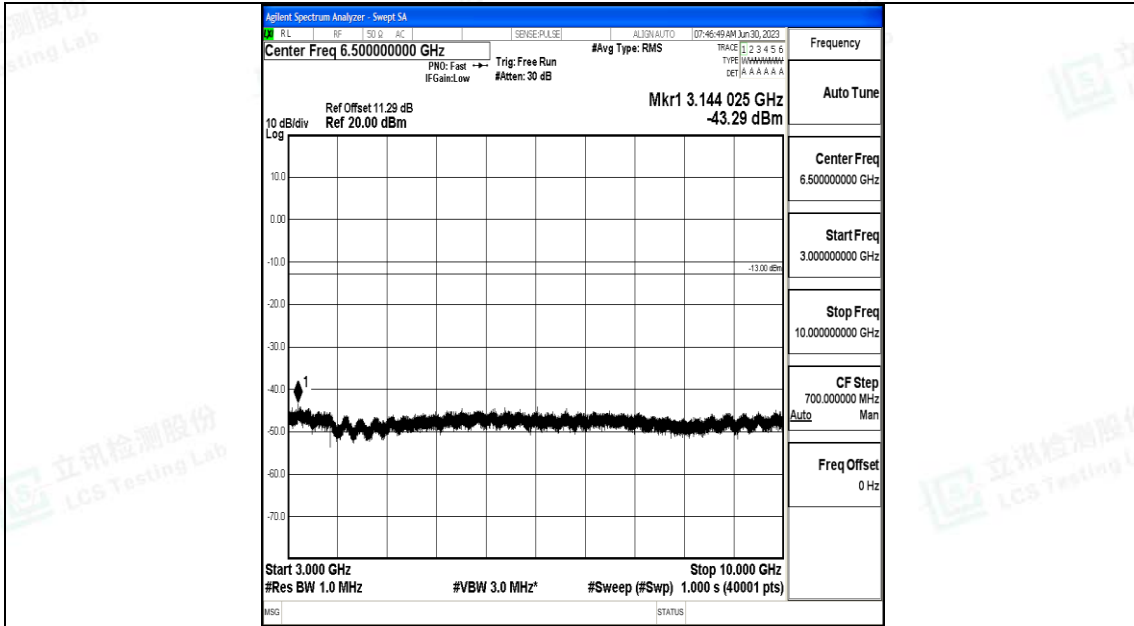

Band5_3MHz_QPSK_20635_1RB#0_1000~3000_1000~3000

Band5_3MHz_QPSK_20635_1RB#0_3000~10000_3000~10000