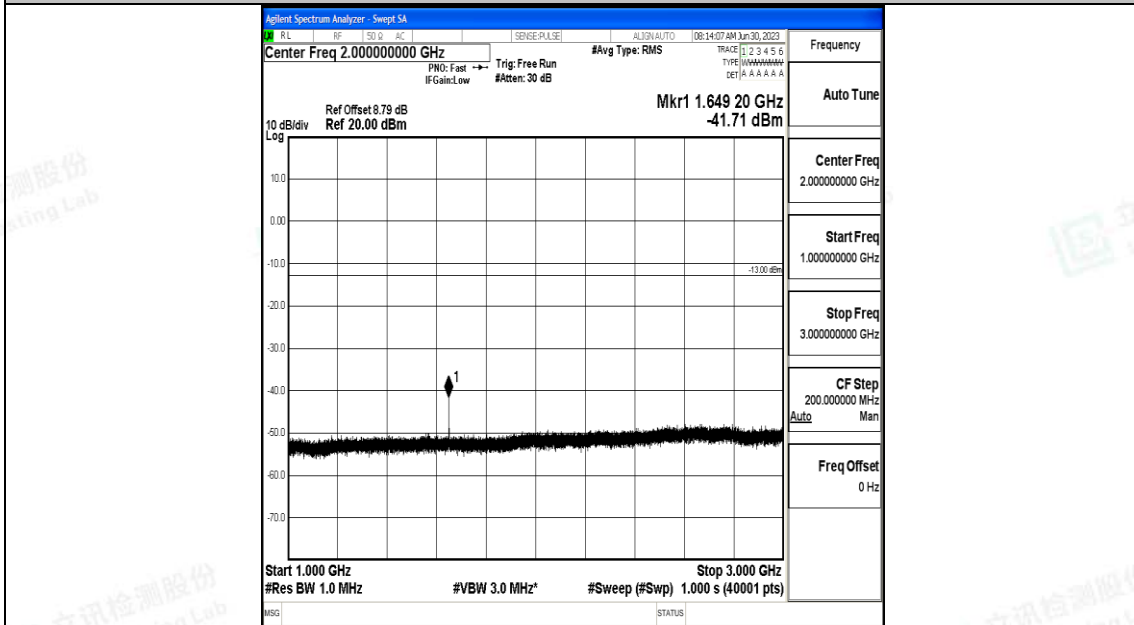

Band5_10MHz_QPSK_20450_1RB#0_30~1000_30~1000

Band5_10MHz_QPSK_20450_1RB#0_1000~3000_1000~3000