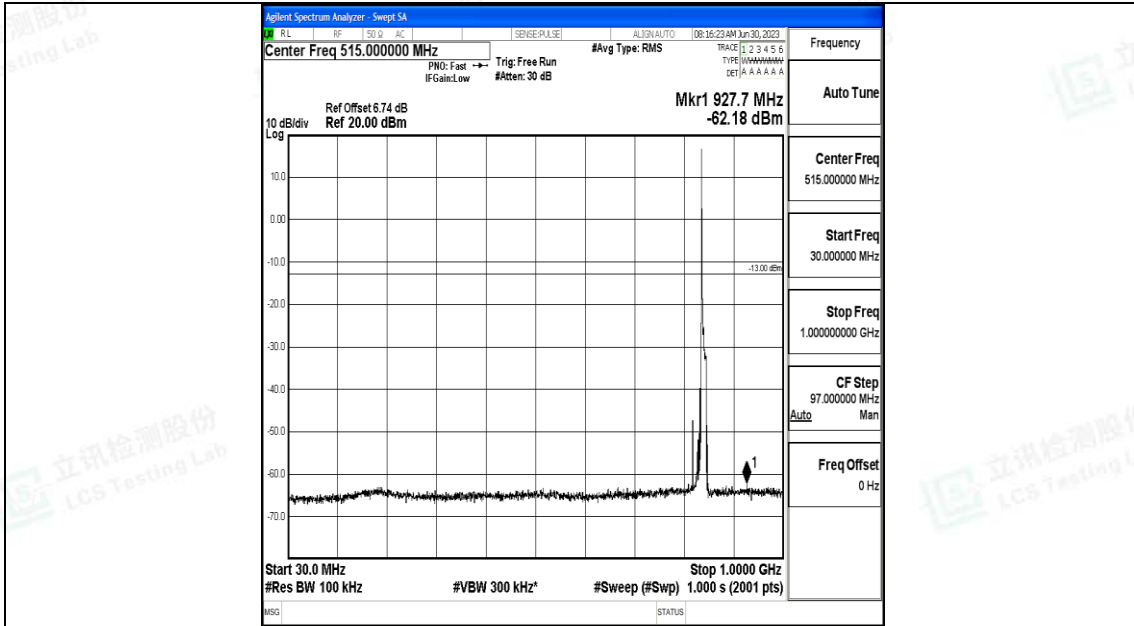

Band5_10MHz_16QAM_20525_1RB#0_30~1000_30~1000

Band5_10MHz_16QAM_20525_1RB#0_1000~3000_1000~3000

Band5_10MHz_16QAM_20525_1RB#0_3000~10000_3000~10000

Band5_10MHz_QPSK_20600_1RB#0_0.009~0.15_0.009~0.15

Band5_10MHz_QPSK_20600_1RB#0_0.15~30_0.15~30