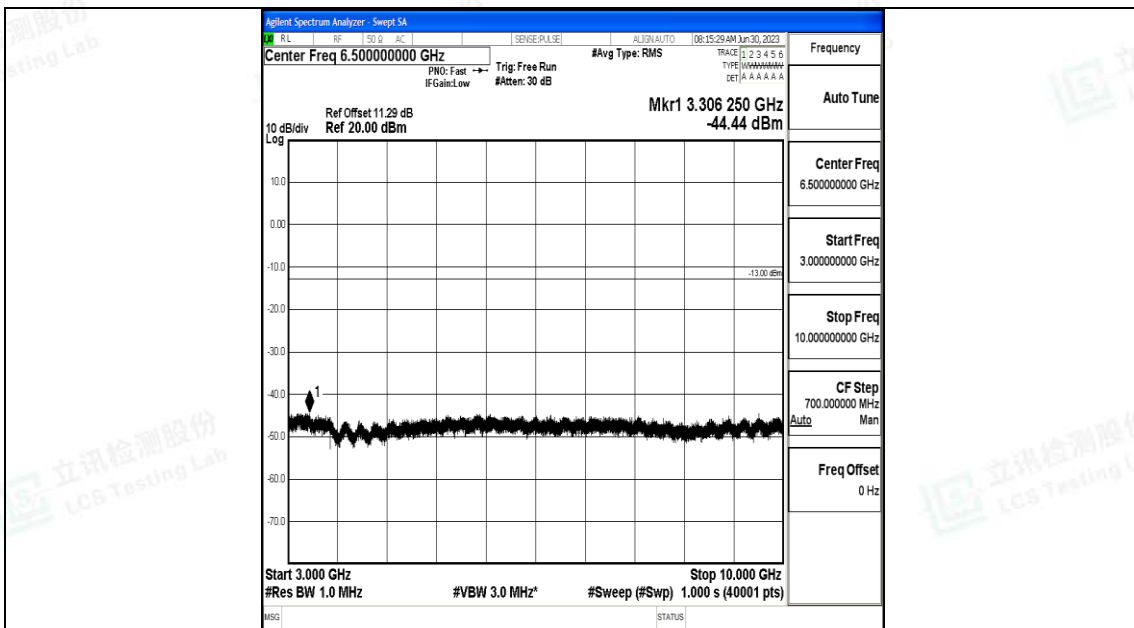

Band5_10MHz_QPSK_20525_1RB#0_1000~3000_1000~3000

Band5_10MHz_QPSK_20525_1RB#0_3000~10000_3000~10000