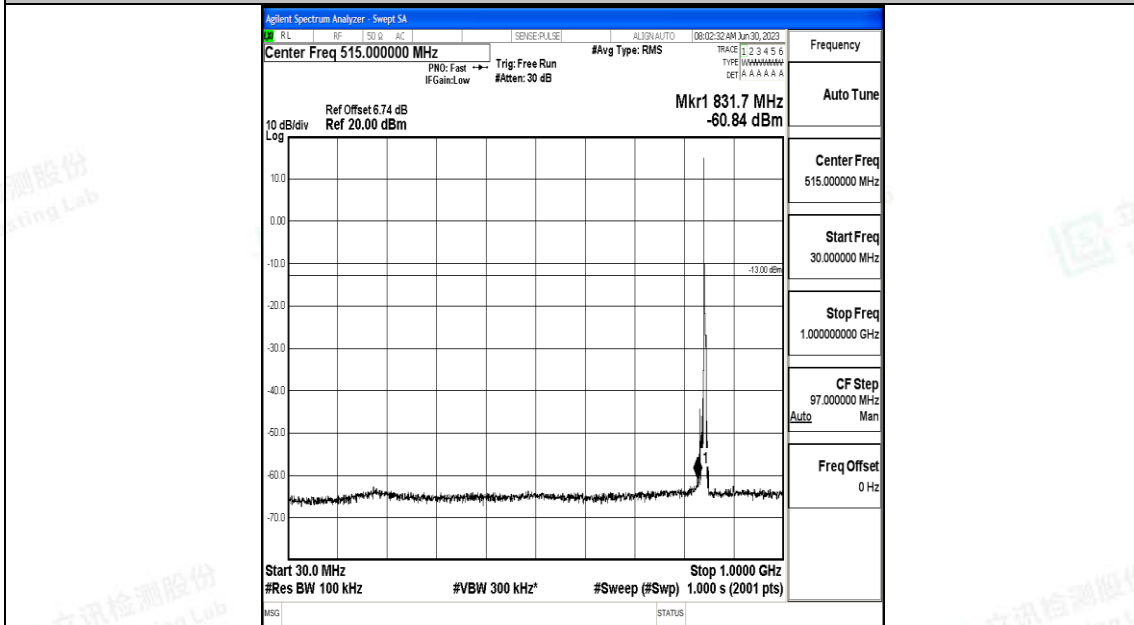

Band5_5MHz_QPSK_20625_1RB#0_30~1000_30~1000

Band5_5MHz_QPSK_20625_1RB#0_1000~3000_1000~3000

Band5_5MHz_QPSK_20625_1RB#0_3000~10000_3000~10000

Band5_5MHz_16QAM_20625_1RB#0_0.009~0.15_0.009~0.15

Band5_5MHz_16QAM_20625_1RB#0_0.15~30_0.15~30