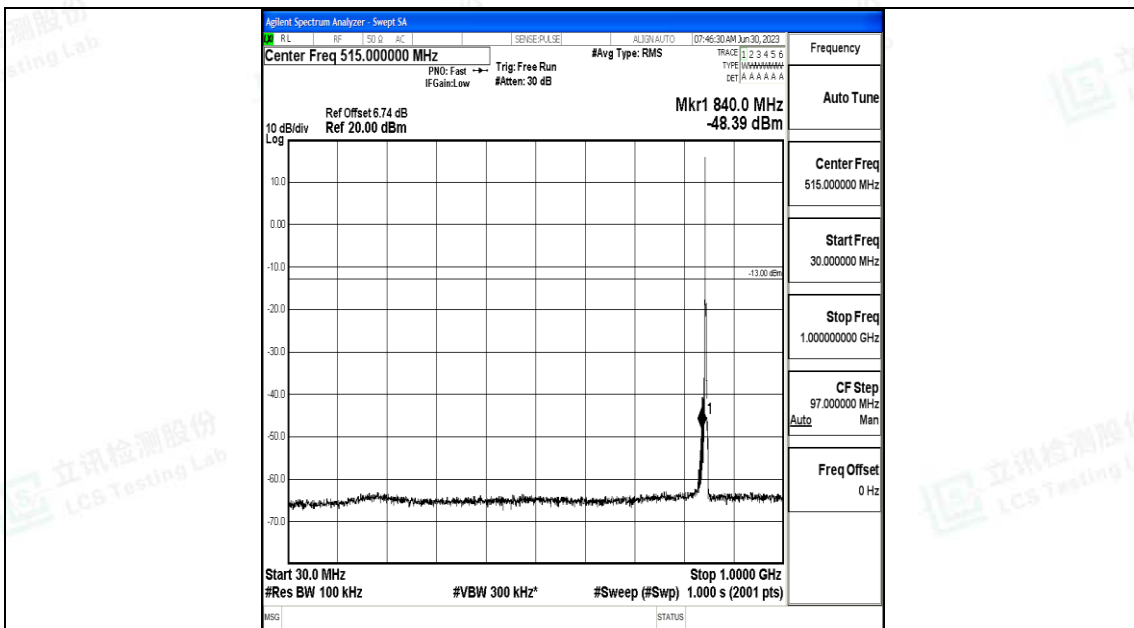

Band5_3MHz_16QAM_20525_1RB#0_30~1000_30~1000

Band5_3MHz_16QAM_20525_1RB#0_1000~3000_1000~3000

Band5_3MHz_16QAM_20525_1RB#0_3000~10000_3000~10000

Band5_3MHz_QPSK_20635_1RB#0_0.009~0.15_0.009~0.15

Band5_3MHz_QPSK_20635_1RB#0_0.15~30_0.15~30