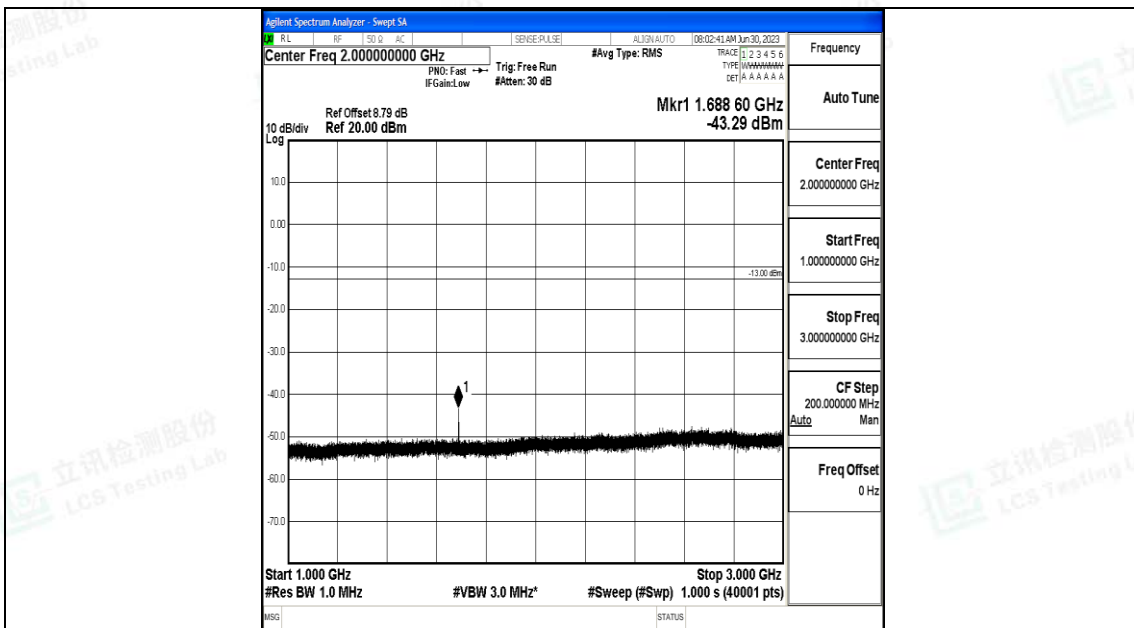

Band5_5MHz_16QAM_20625_1RB#0_30~1000_30~1000

Band5_5MHz_16QAM_20625_1RB#0_1000~3000_1000~3000