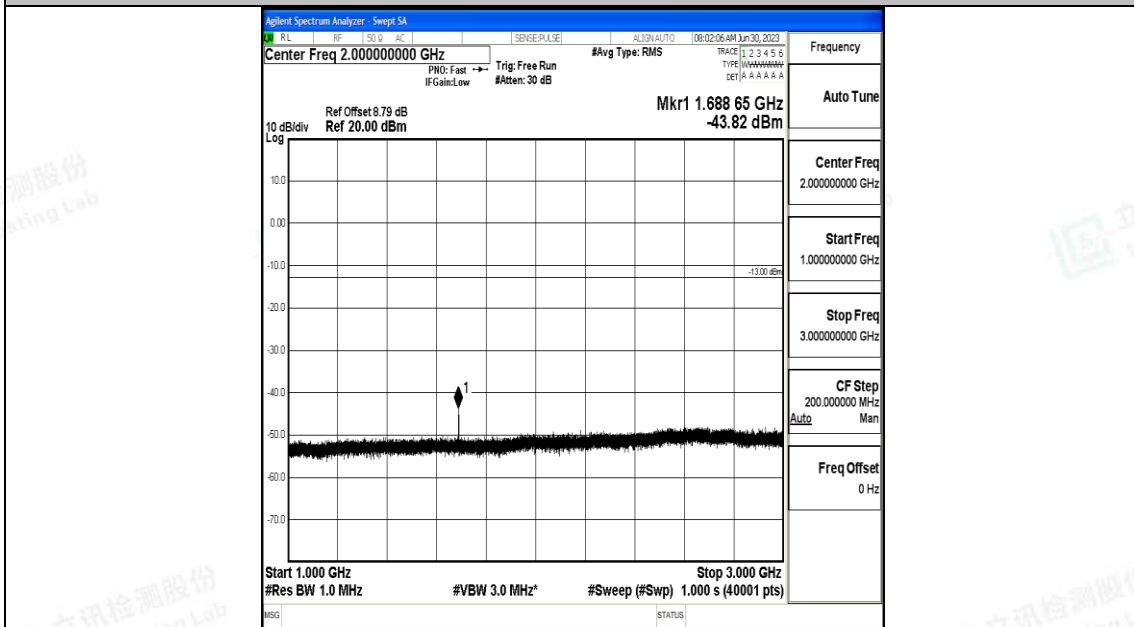

Band5_5MHz_QPSK_20625_1RB#0_30~1000_30~1000

Band5_5MHz_QPSK_20625_1RB#0_1000~3000_1000~3000