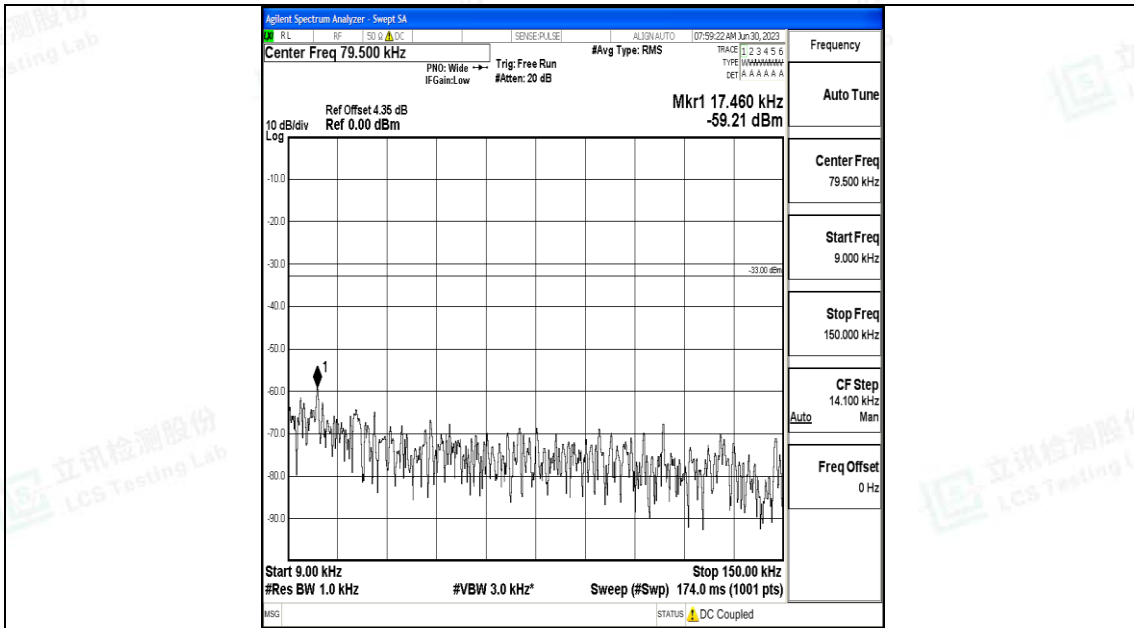

Band5_3MHz_16QAM_20635_1RB#0_30~1000_30~1000

Band5_3MHz_16QAM_20635_1RB#0_1000~3000_1000~3000

Band5_3MHz_16QAM_20635_1RB#0_3000~10000_3000~10000

Band5_5MHz_QPSK_20425_1RB#0_0.009~0.15_0.009~0.15

Band5_5MHz_QPSK_20425_1RB#0_0.15~30_0.15~30