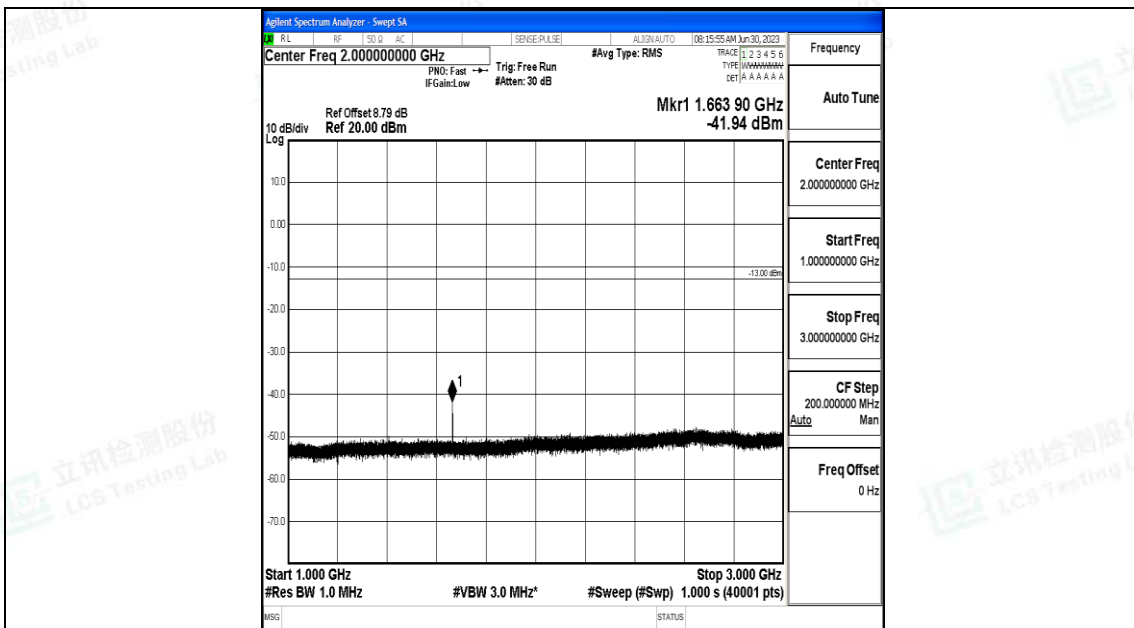

Band5_10MHz_16QAM_20525_1RB#0_30~1000_30~1000

Band5_10MHz_16QAM_20525_1RB#0_1000~3000_1000~3000