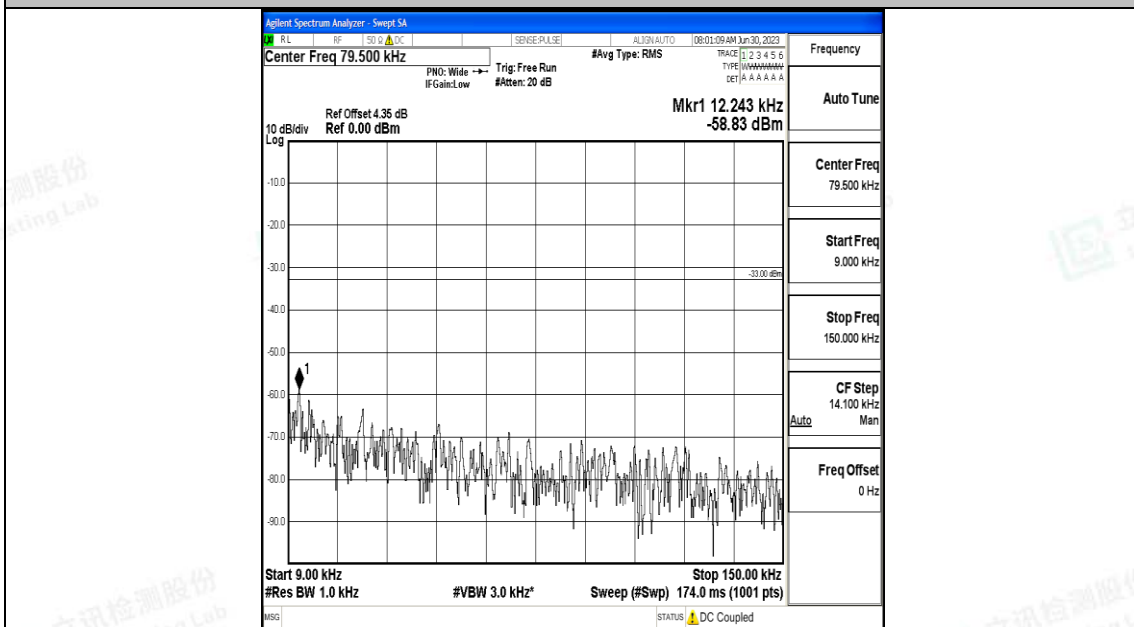

Band5_5MHz_QPSK_20525_1RB#0_30~1000_30~1000

Band5_5MHz_QPSK_20525_1RB#0_1000~3000_1000~3000

Band5_5MHz_QPSK_20525_1RB#0_3000~10000_3000~10000

Band5_5MHz_16QAM_20525_1RB#0_0.009~0.15_0.009~0.15

Band5_5MHz_16QAM_20525_1RB#0_0.15~30_0.15~30