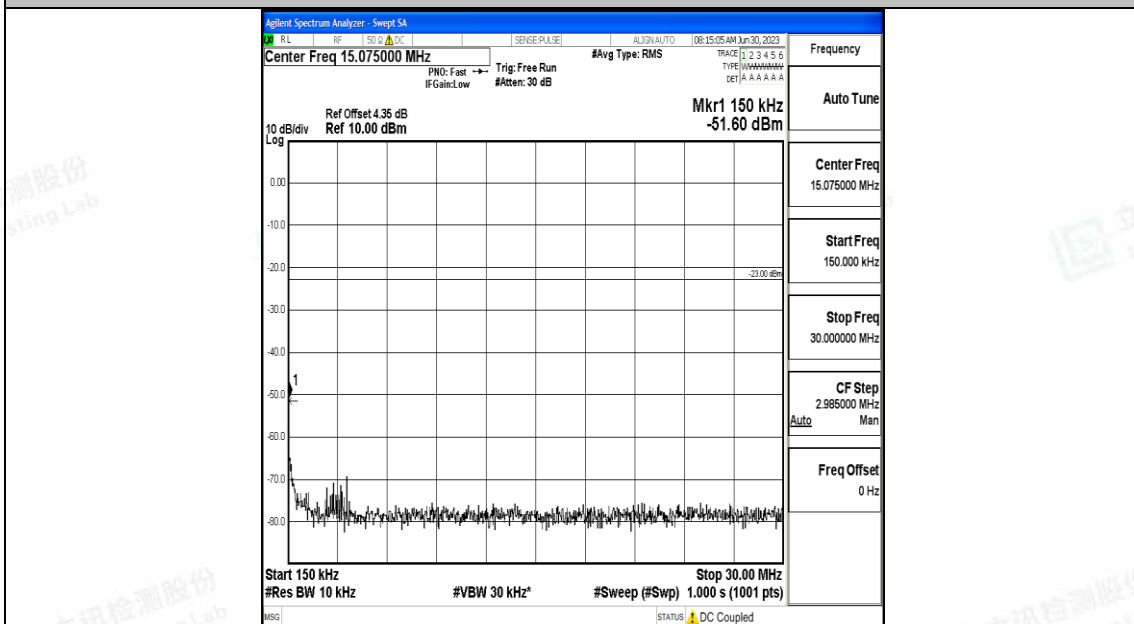

Band5_10MHz_16QAM_20450_1RB#0_30~1000_30~1000

Band5_10MHz_16QAM_20450_1RB#0_1000~3000_1000~3000

Band5_10MHz_16QAM_20450_1RB#0_3000~10000_3000~10000

Band5_10MHz_QPSK_20525_1RB#0_0.009~0.15_0.009~0.15

Band5_10MHz_QPSK_20525_1RB#0_0.15~30_0.15~30