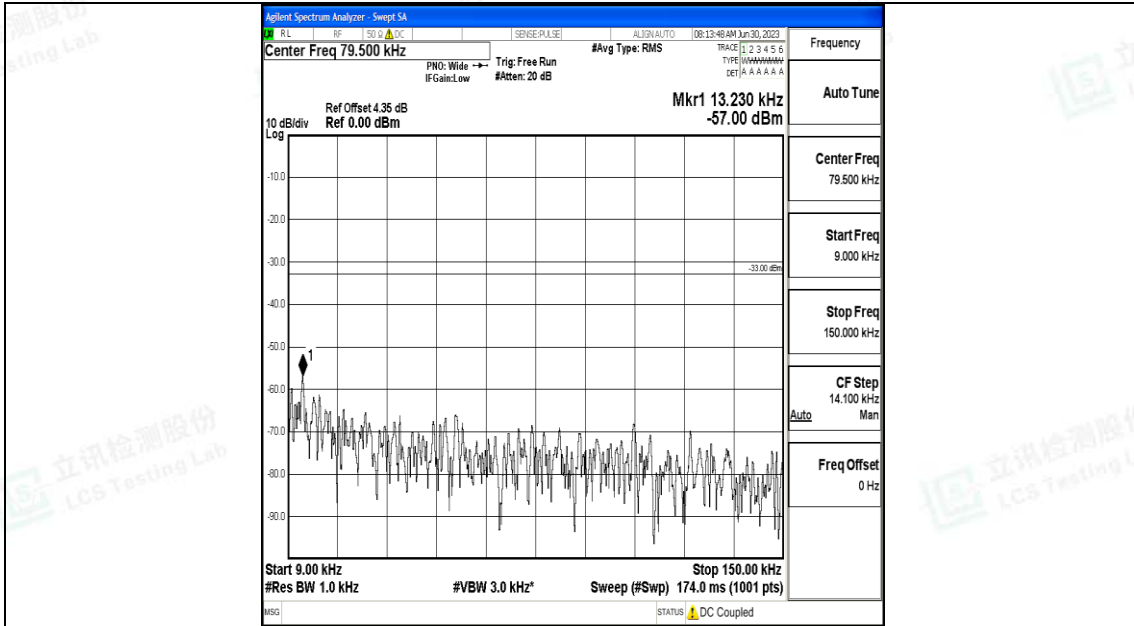

Band5_5MHz_16QAM_20625_1RB#0_30~1000_30~1000

Band5_5MHz_16QAM_20625_1RB#0_1000~3000_1000~3000

Band5_5MHz_16QAM_20625_1RB#0_3000~10000_3000~10000

Band5_10MHz_QPSK_20450_1RB#0_0.009~0.15_0.009~0.15

Band5_10MHz_QPSK_20450_1RB#0_0.15~30_0.15~30