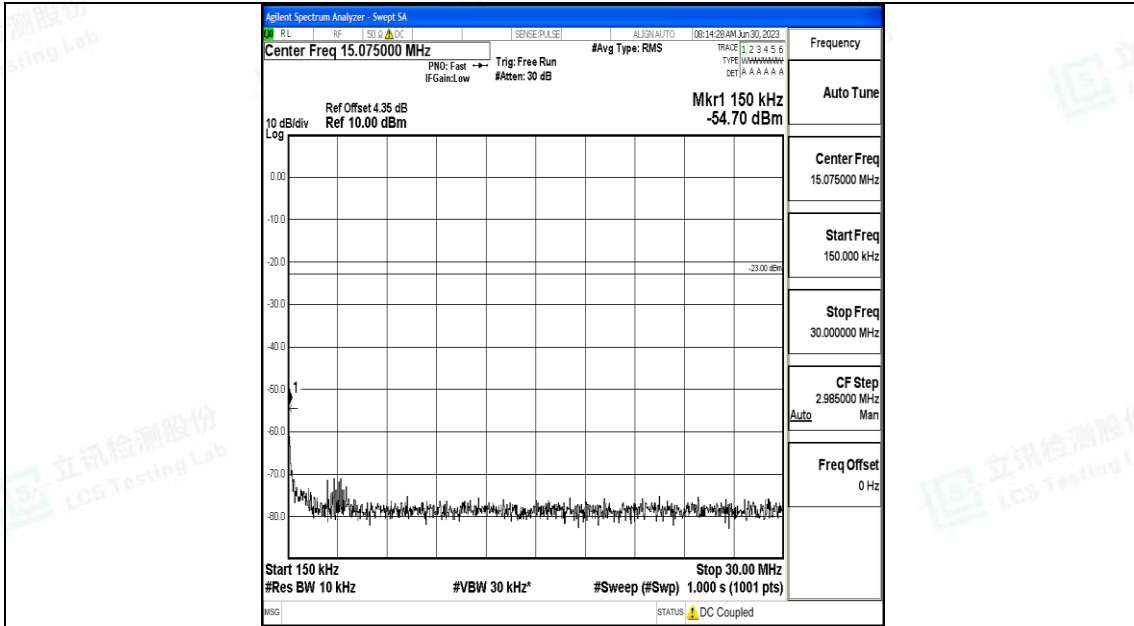

Band5_10MHz_QPSK_20450_1RB#0_30~1000_30~1000

Band5_10MHz_QPSK_20450_1RB#0_1000~3000_1000~3000

Band5_10MHz_QPSK_20450_1RB#0_3000~10000_3000~10000

Band5_10MHz_16QAM_20450_1RB#0_0.009~0.15_0.009~0.15

Band5_10MHz_16QAM_20450_1RB#0_0.15~30_0.15~30