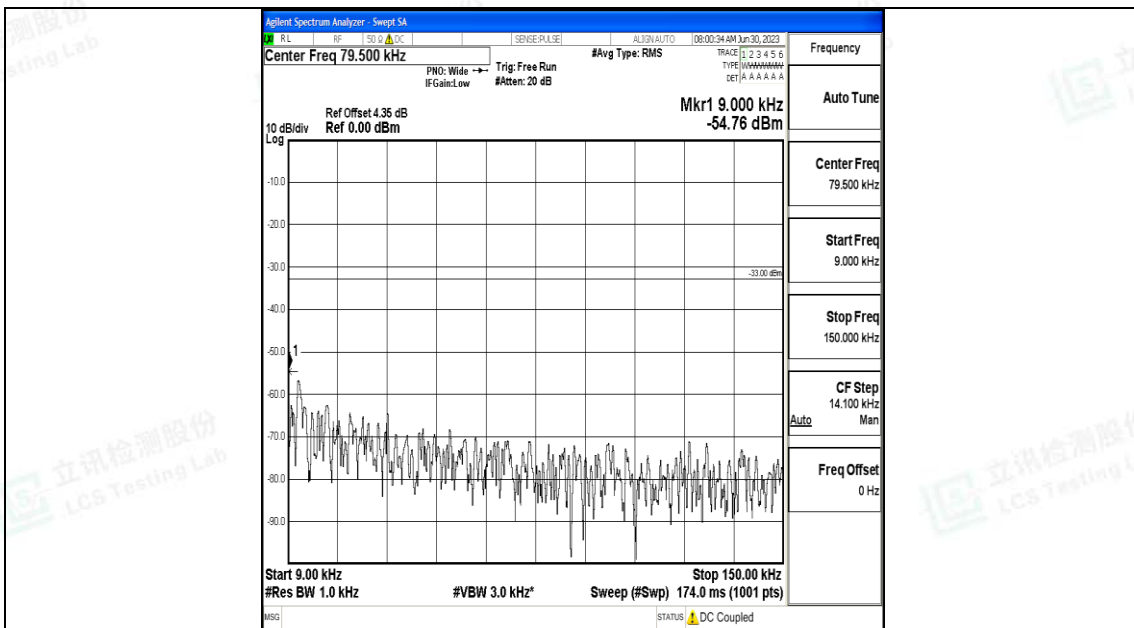

Band5_5MHz_16QAM_20425_1RB#0_30~1000_30~1000

Band5_5MHz_16QAM_20425_1RB#0_1000~3000_1000~3000

Band5_5MHz_16QAM_20425_1RB#0_3000~10000_3000~10000

Band5_5MHz_QPSK_20525_1RB#0_0.009~0.15_0.009~0.15

Band5_5MHz_QPSK_20525_1RB#0_0.15~30_0.15~30