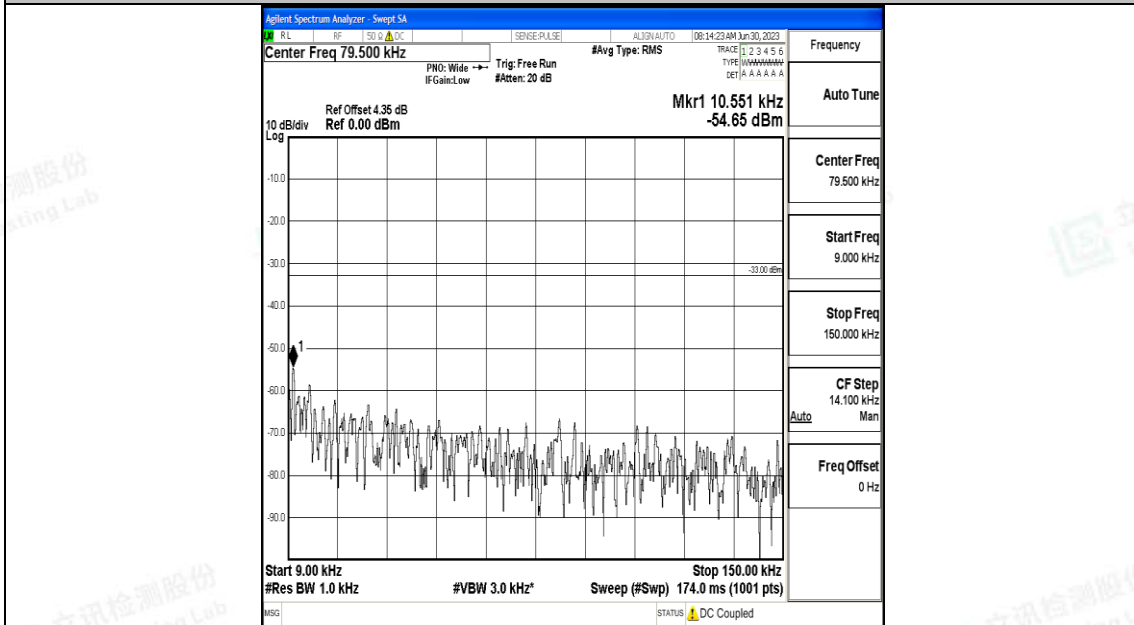

Band5_10MHz_QPSK_20450_1RB#0_30~1000_30~1000

Band5_10MHz_QPSK_20450_1RB#0_1000~3000_1000~3000

Band5_10MHz_QPSK_20450_1RB#0_3000~10000_3000~10000

Band5_10MHz_16QAM_20450_1RB#0_0.009~0.15_0.009~0.15

Band5_10MHz_16QAM_20450_1RB#0_0.15~30_0.15~30