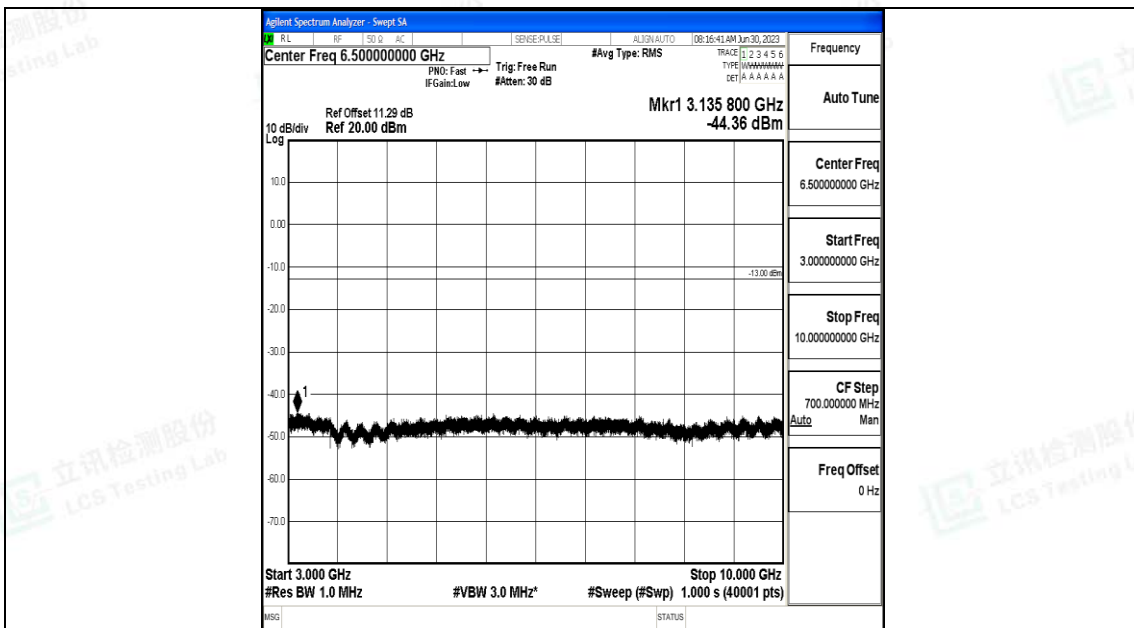

Band5_10MHz_QPSK_20600_1RB#0_1000~3000_1000~3000

Band5_10MHz_QPSK_20600_1RB#0_3000~10000_3000~10000