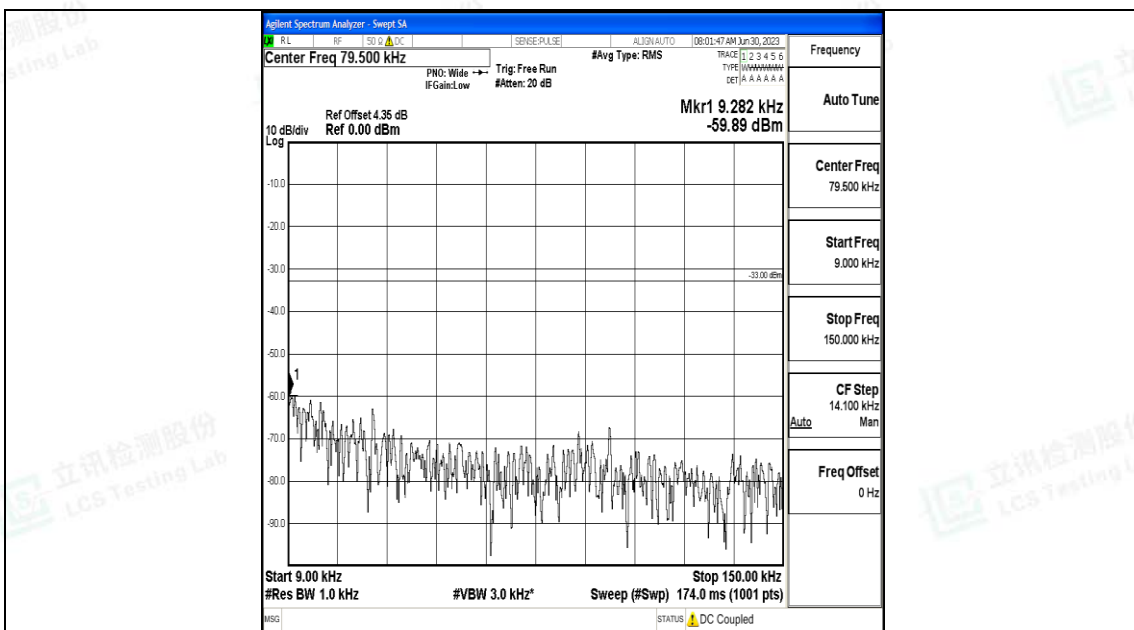

Band5_5MHz_16QAM_20525_1RB#0_30~1000_30~1000

Band5_5MHz_16QAM_20525_1RB#0_1000~3000_1000~3000

Band5_5MHz_16QAM_20525_1RB#0_3000~10000_3000~10000

Band5_5MHz_QPSK_20625_1RB#0_0.009~0.15_0.009~0.15

Band5_5MHz_QPSK_20625_1RB#0_0.15~30_0.15~30