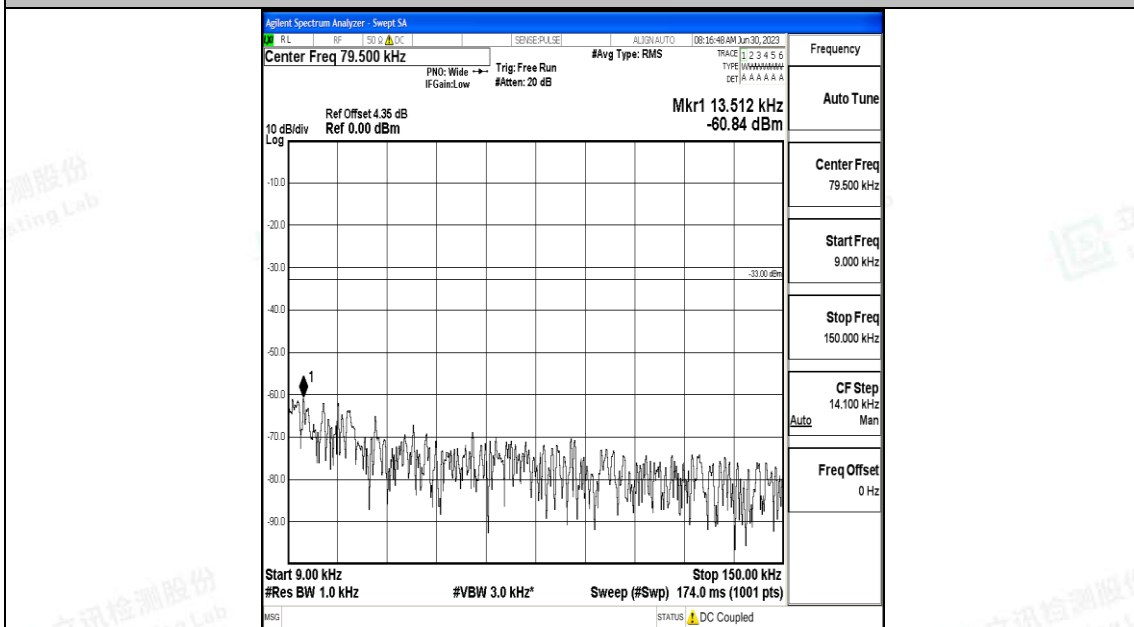

Band5_10MHz_QPSK_20600_1RB#0_30~1000_30~1000

Band5_10MHz_QPSK_20600_1RB#0_1000~3000_1000~3000

Band5_10MHz_QPSK_20600_1RB#0_3000~10000_3000~10000

Band5_10MHz_16QAM_20600_1RB#0_0.009~0.15_0.009~0.15

Band5_10MHz_16QAM_20600_1RB#0_0.15~30_0.15~30