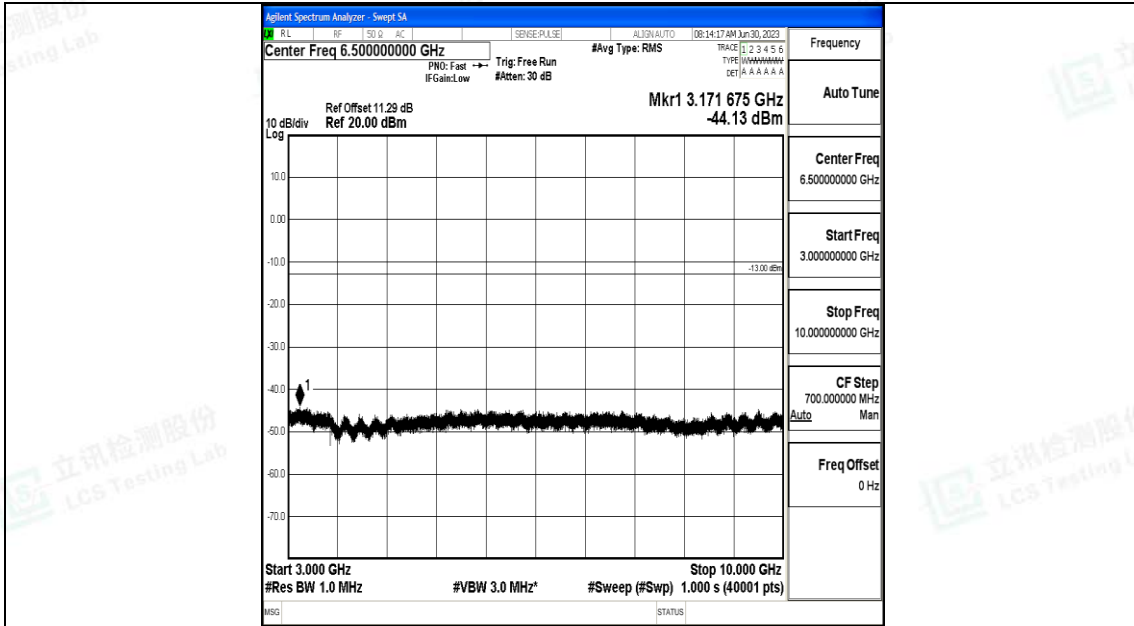

Band5_10MHz_QPSK_20450_1RB#0_1000~3000_1000~3000

Band5_10MHz_QPSK_20450_1RB#0_3000~10000_3000~10000