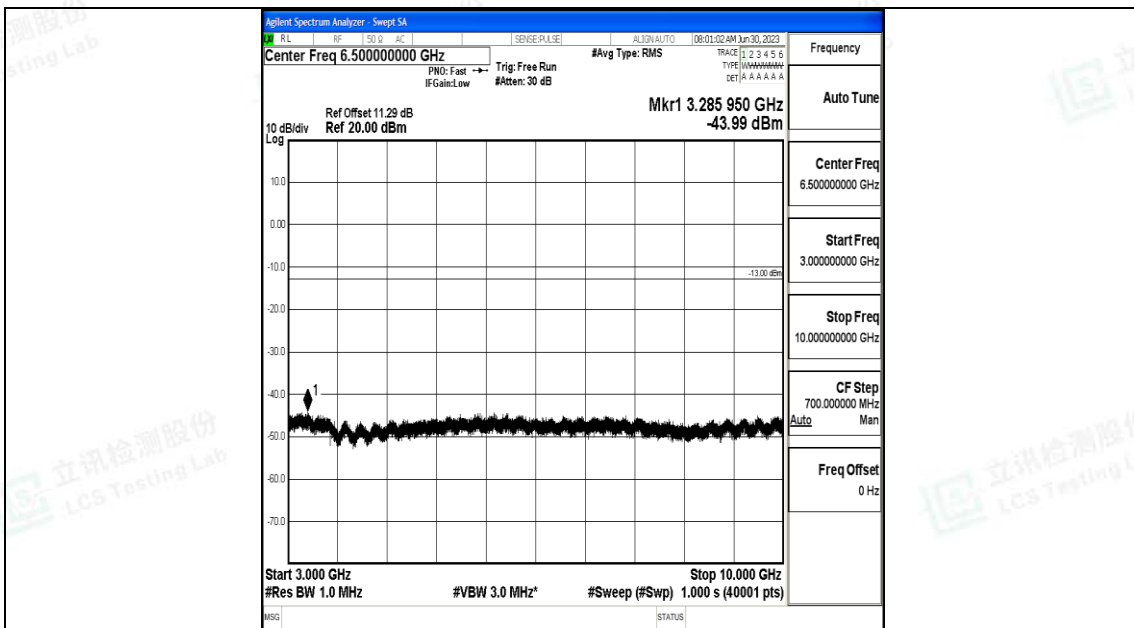

Band5_5MHz_QPSK_20525_1RB#0_1000~3000_1000~3000

Band5_5MHz_QPSK_20525_1RB#0_3000~10000_3000~10000