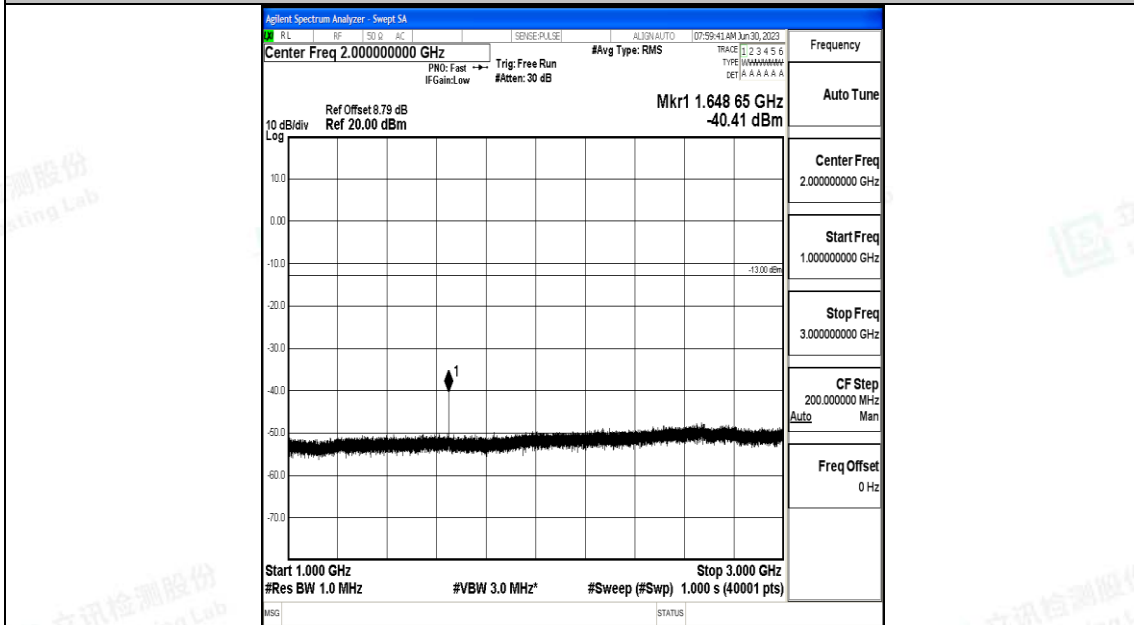

Band5_5MHz_QPSK_20425_1RB#0_30~1000_30~1000

Band5_5MHz_QPSK_20425_1RB#0_1000~3000_1000~3000