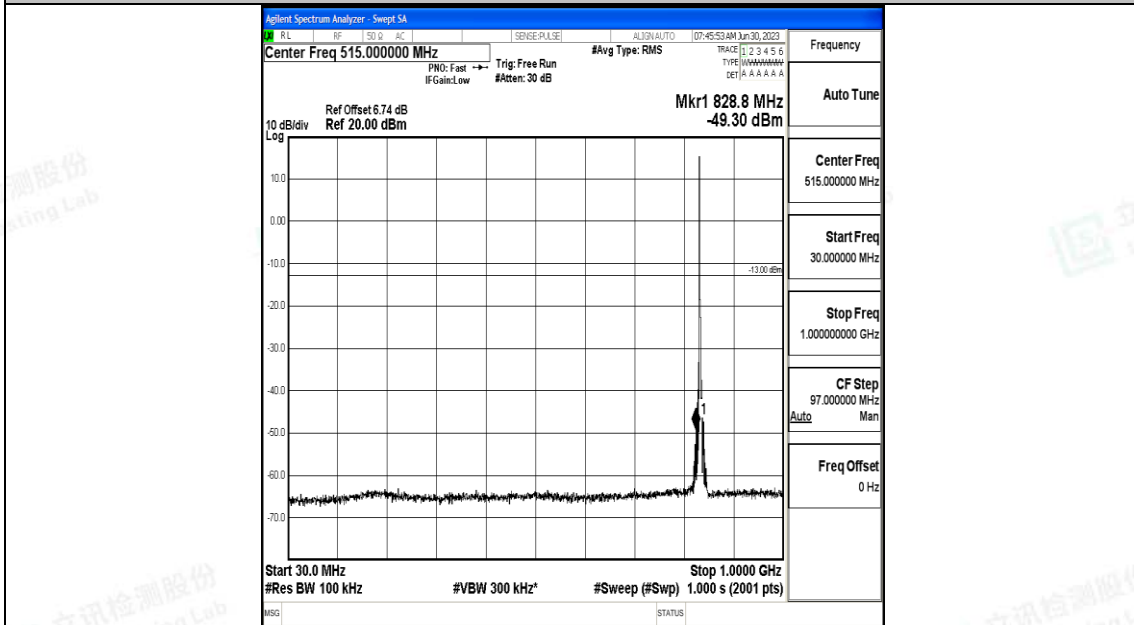

Band5_3MHz_QPSK_20525_1RB#0_30~1000_30~1000

Band5_3MHz_QPSK_20525_1RB#0_1000~3000_1000~3000

Band5_3MHz_QPSK_20525_1RB#0_3000~10000_3000~10000

Band5_3MHz_16QAM_20525_1RB#0_0.009~0.15_0.009~0.15

Band5_3MHz_16QAM_20525_1RB#0_0.15~30_0.15~30