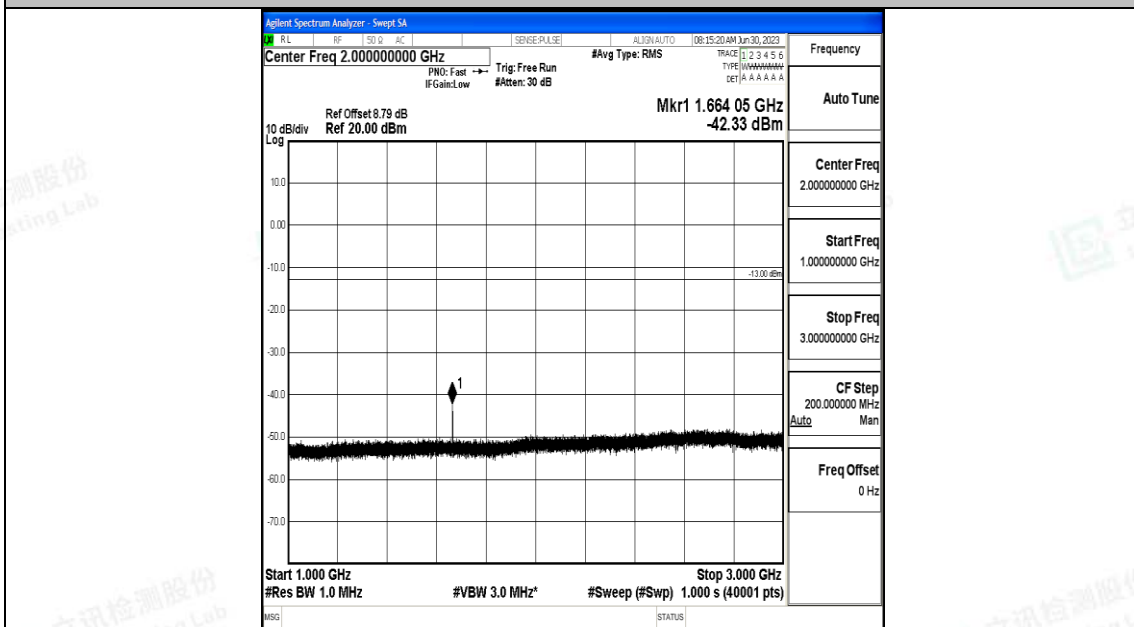

Band5_10MHz_QPSK_20525_1RB#0_30~1000_30~1000

Band5_10MHz_QPSK_20525_1RB#0_1000~3000_1000~3000