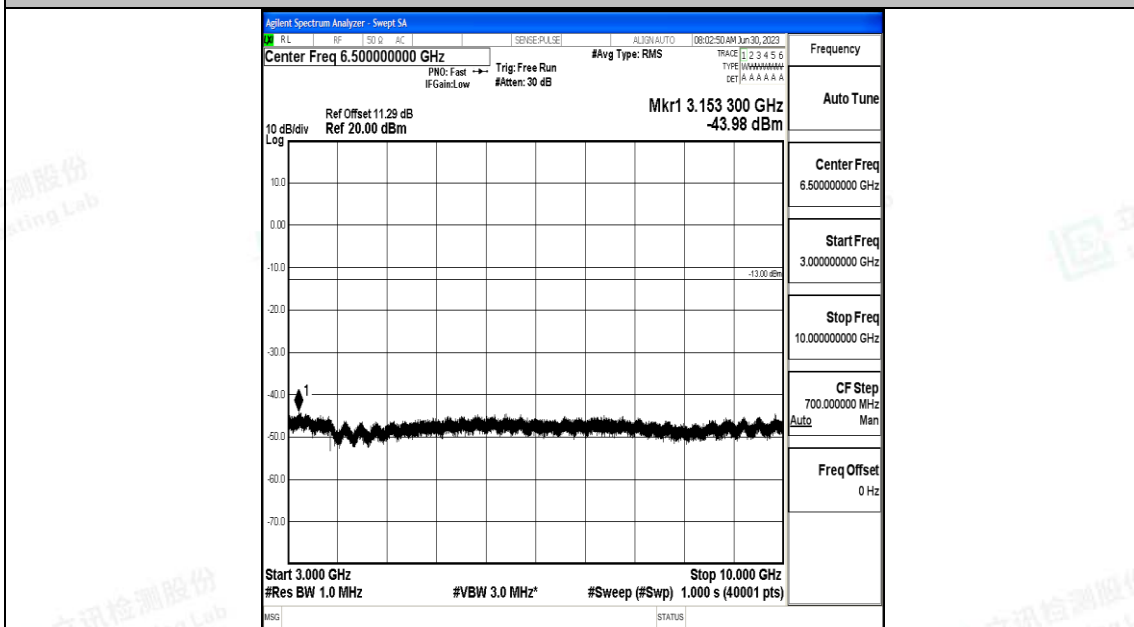

Band5_5MHz_16QAM_20625_1RB#0_1000~3000_1000~3000

Band5_5MHz_16QAM_20625_1RB#0_3000~10000_3000~10000