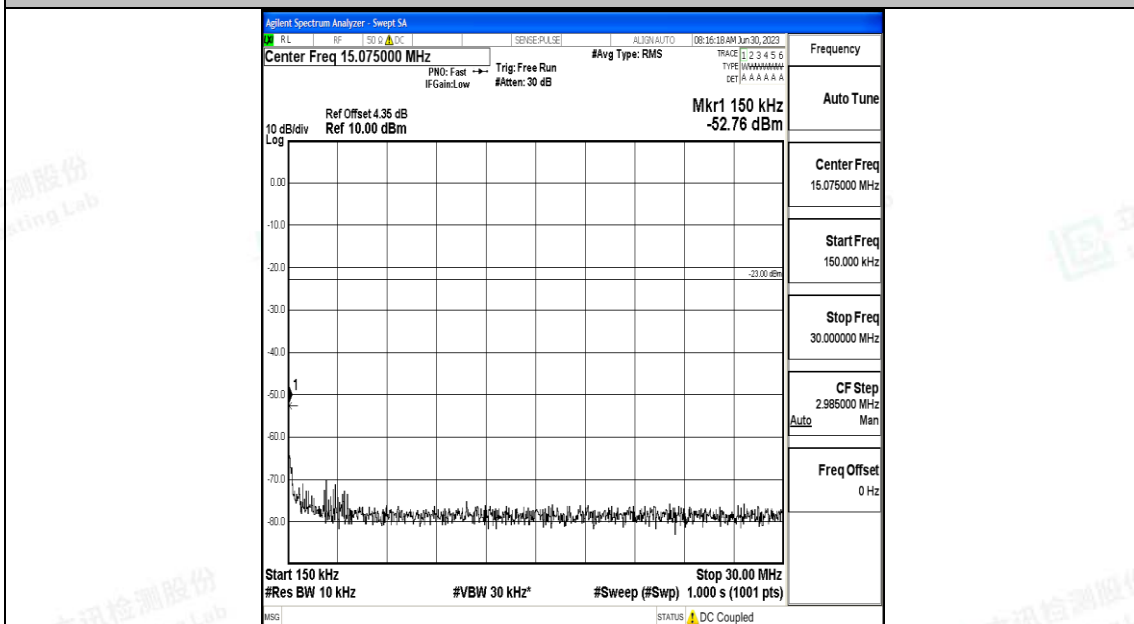

Band5_10MHz_16QAM_20525_1RB#0_30~1000_30~1000

Band5_10MHz_16QAM_20525_1RB#0_1000~3000_1000~3000

Band5_10MHz_16QAM_20525_1RB#0_3000~10000_3000~10000

Band5_10MHz_QPSK_20600_1RB#0_0.009~0.15_0.009~0.15

Band5_10MHz_QPSK_20600_1RB#0_0.15~30_0.15~30