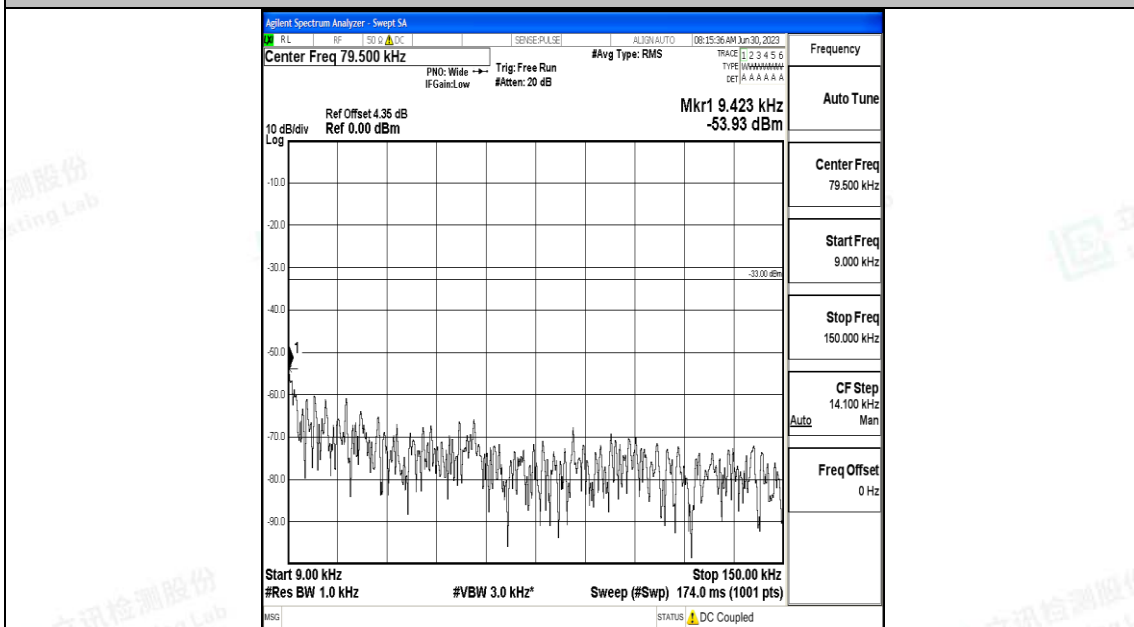

Band5_10MHz_QPSK_20525_1RB#0_30~1000_30~1000

Band5_10MHz_QPSK_20525_1RB#0_1000~3000_1000~3000

Band5_10MHz_QPSK_20525_1RB#0_3000~10000_3000~10000

Band5_10MHz_16QAM_20525_1RB#0_0.009~0.15_0.009~0.15

Band5_10MHz_16QAM_20525_1RB#0_0.15~30_0.15~30