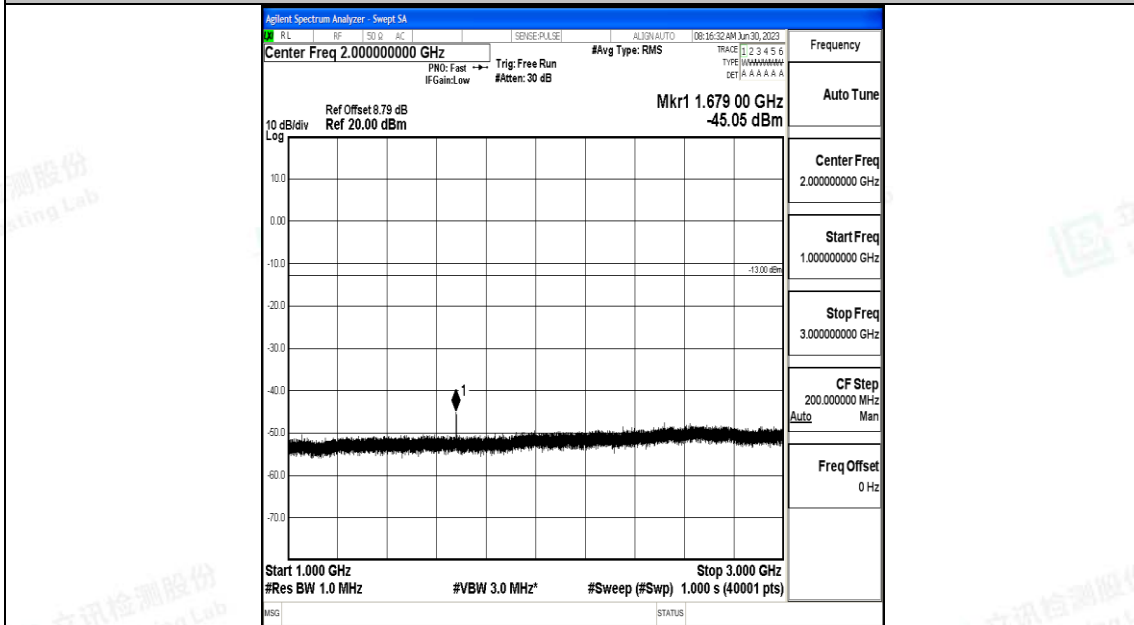

Band5_10MHz_QPSK_20600_1RB#0_30~1000_30~1000

Band5_10MHz_QPSK_20600_1RB#0_1000~3000_1000~3000