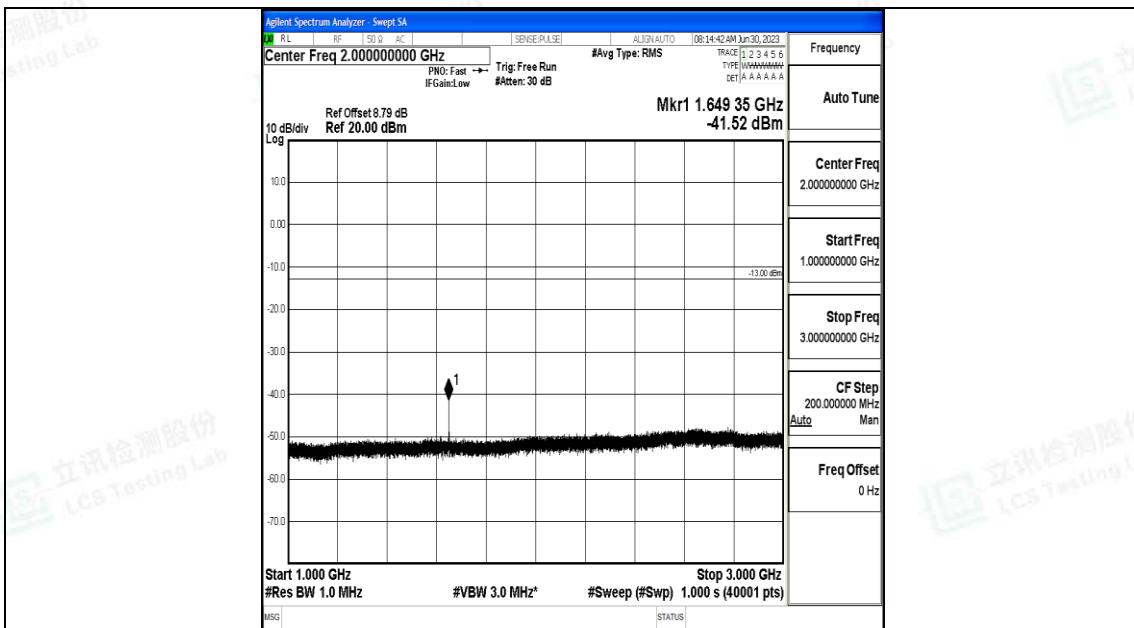

Band5_10MHz_16QAM_20450_1RB#0_30~1000_30~1000

Band5_10MHz_16QAM_20450_1RB#0_1000~3000_1000~3000