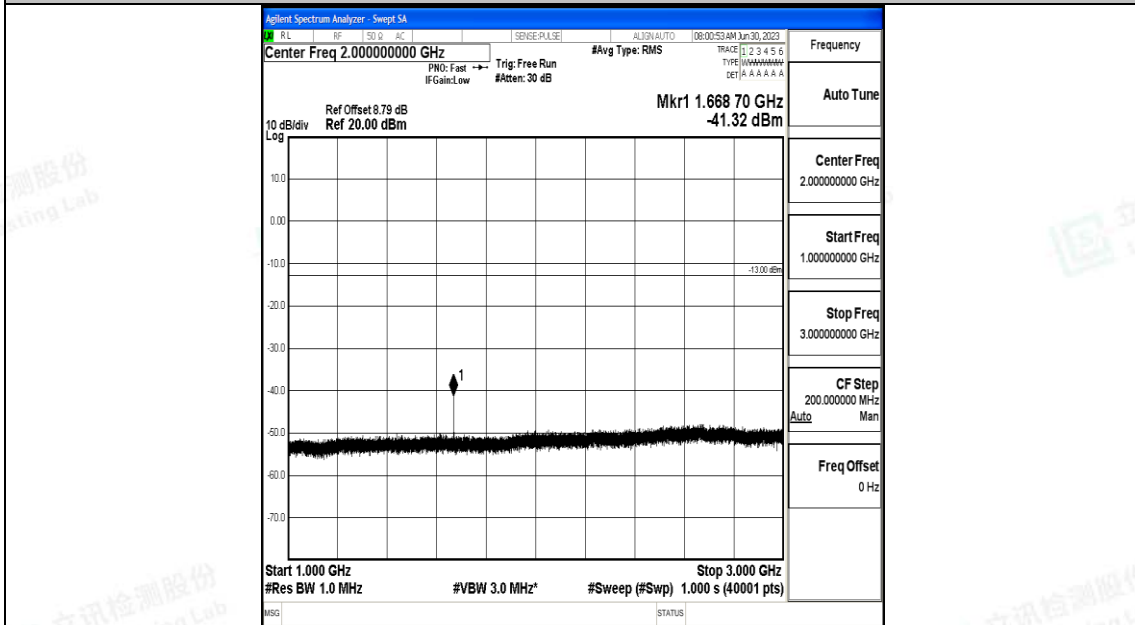

Band5_5MHz_QPSK_20525_1RB#0_30~1000_30~1000

Band5_5MHz_QPSK_20525_1RB#0_1000~3000_1000~3000