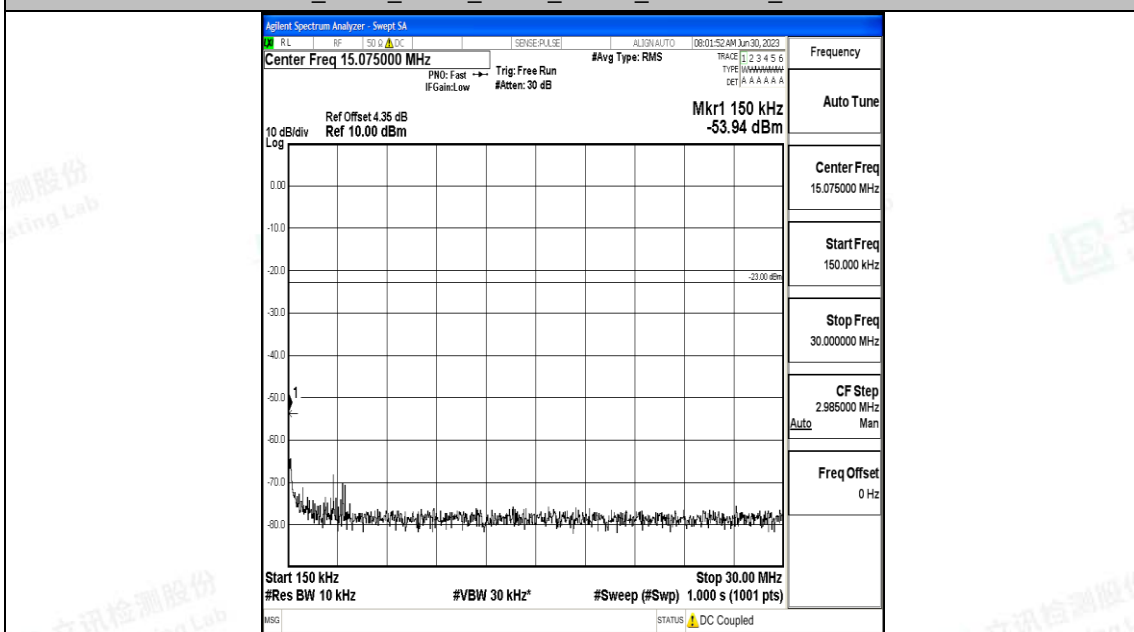

Band5_5MHz_16QAM_20525_1RB#0_30~1000_30~1000

Band5_5MHz_16QAM_20525_1RB#0_1000~3000_1000~3000

Band5_5MHz_16QAM_20525_1RB#0_3000~10000_3000~10000

Band5_5MHz_QPSK_20625_1RB#0_0.009~0.15_0.009~0.15

Band5_5MHz_QPSK_20625_1RB#0_0.15~30_0.15~30