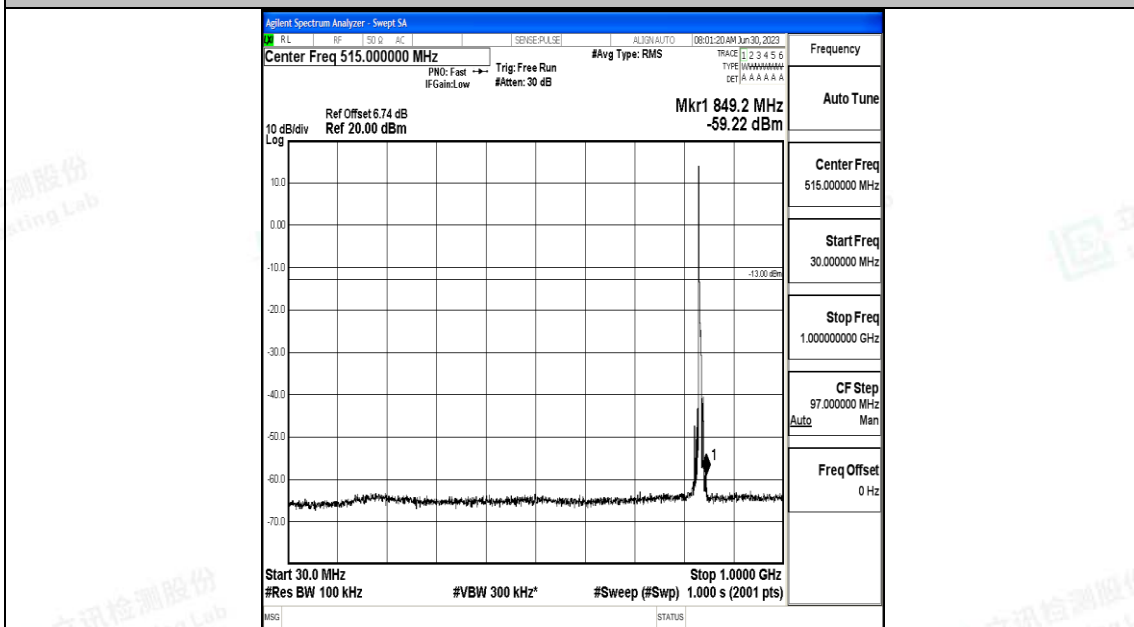

Band5_5MHz_QPSK_20525_1RB#0_30~1000_30~1000

Band5_5MHz_QPSK_20525_1RB#0_1000~3000_1000~3000

Band5_5MHz_QPSK_20525_1RB#0_3000~10000_3000~10000

Band5_5MHz_16QAM_20525_1RB#0_0.009~0.15_0.009~0.15

Band5_5MHz_16QAM_20525_1RB#0_0.15~30_0.15~30