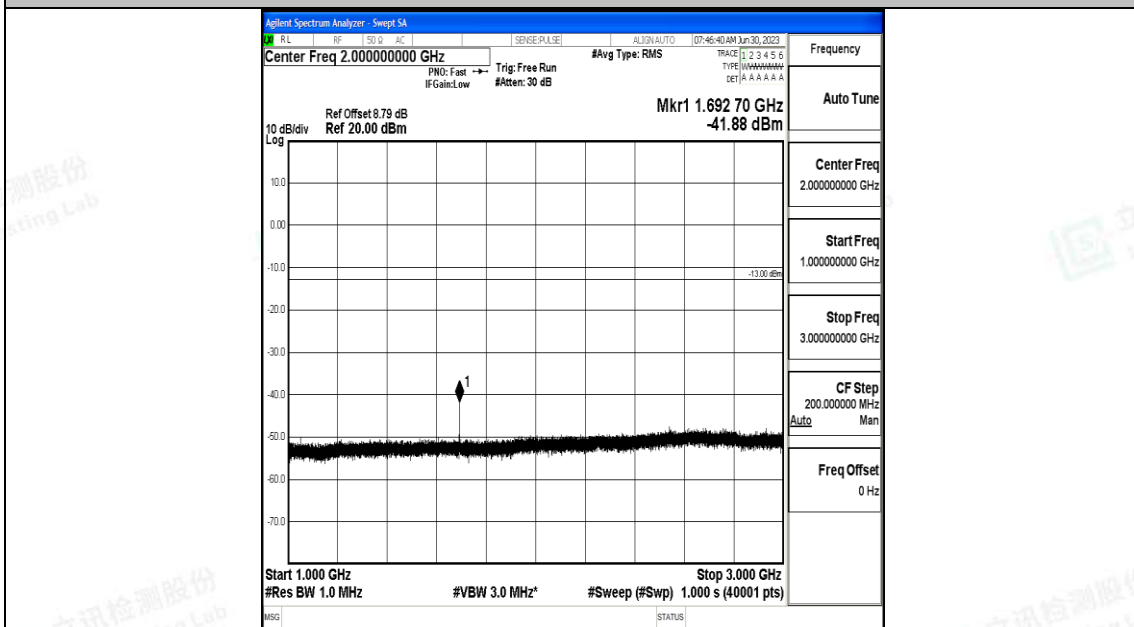

Band5_3MHz_QPSK_20635_1RB#0_30~1000_30~1000

Band5_3MHz_QPSK_20635_1RB#0_1000~3000_1000~3000