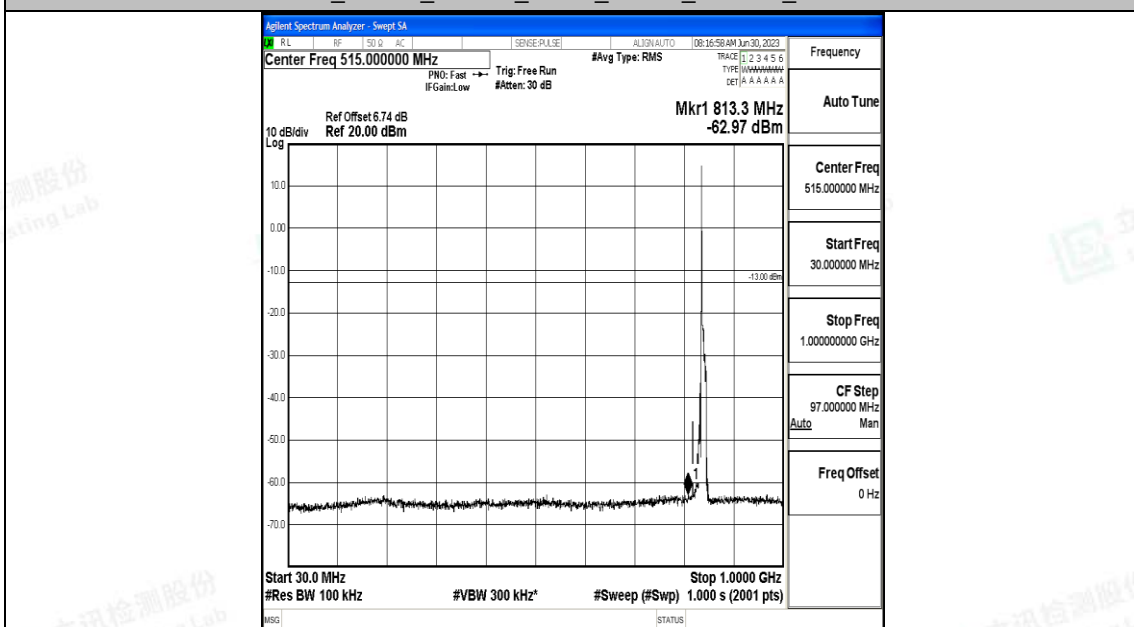

Band5_10MHz_QPSK_20600_1RB#0_30~1000_30~1000

Band5_10MHz_QPSK_20600_1RB#0_1000~3000_1000~3000

Band5_10MHz_QPSK_20600_1RB#0_3000~10000_3000~10000

Band5_10MHz_16QAM_20600_1RB#0_0.009~0.15_0.009~0.15

Band5_10MHz_16QAM_20600_1RB#0_0.15~30_0.15~30