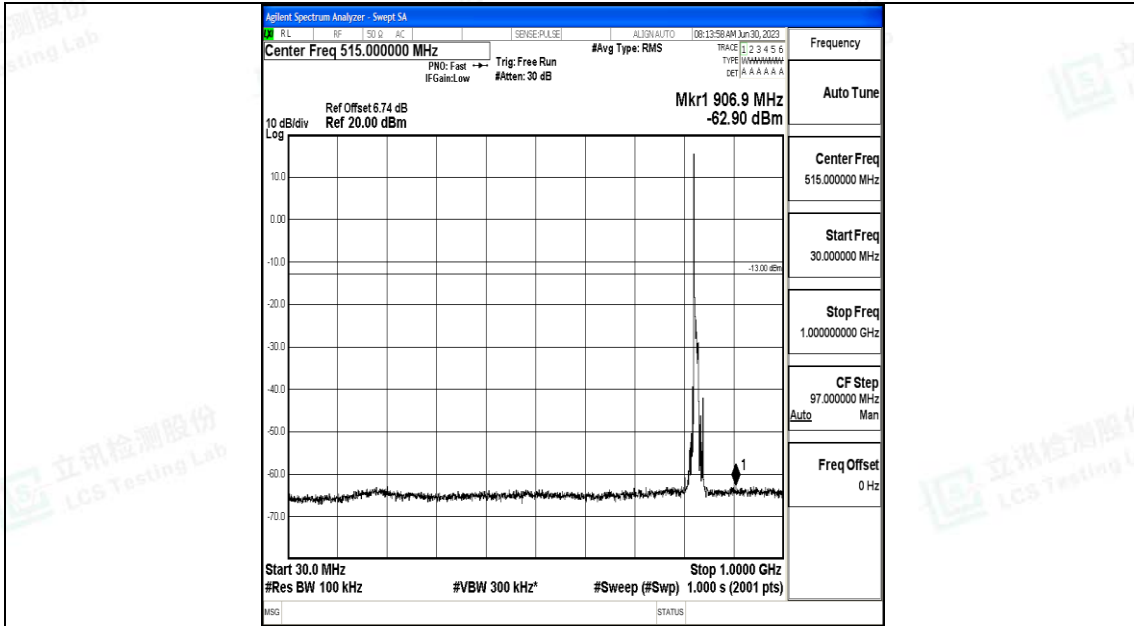

Band5_5MHz_16QAM_20625_1RB#0_30~1000_30~1000

Band5_5MHz_16QAM_20625_1RB#0_1000~3000_1000~3000

Band5_5MHz_16QAM_20625_1RB#0_3000~10000_3000~10000

Band5_10MHz_QPSK_20450_1RB#0_0.009~0.15_0.009~0.15

Band5_10MHz_QPSK_20450_1RB#0_0.15~30_0.15~30