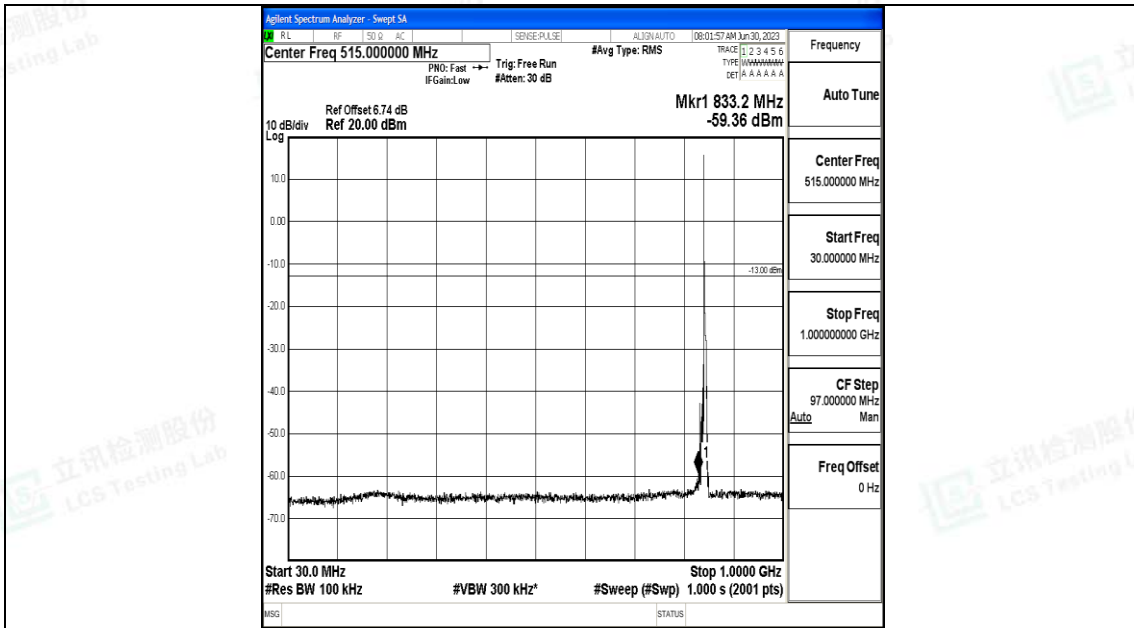

Band5_5MHz_16QAM_20525_1RB#0_30~1000_30~1000

Band5_5MHz_16QAM_20525_1RB#0_1000~3000_1000~3000

Band5_5MHz_16QAM_20525_1RB#0_3000~10000_3000~10000

Band5_5MHz_QPSK_20625_1RB#0_0.009~0.15_0.009~0.15

Band5_5MHz_QPSK_20625_1RB#0_0.15~30_0.15~30