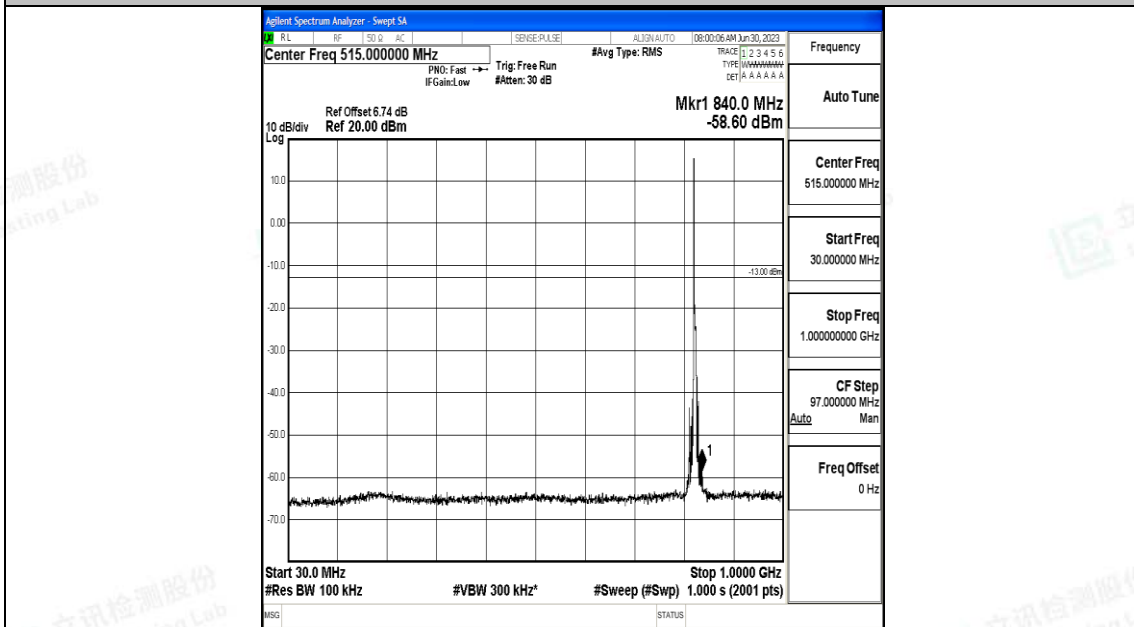

Band5_5MHz_QPSK_20425_1RB#0_30~1000_30~1000

Band5_5MHz_QPSK_20425_1RB#0_1000~3000_1000~3000

Band5_5MHz_QPSK_20425_1RB#0_3000~10000_3000~10000

Band5_5MHz_16QAM_20425_1RB#0_0.009~0.15_0.009~0.15

Band5_5MHz_16QAM_20425_1RB#0_0.15~30_0.15~30