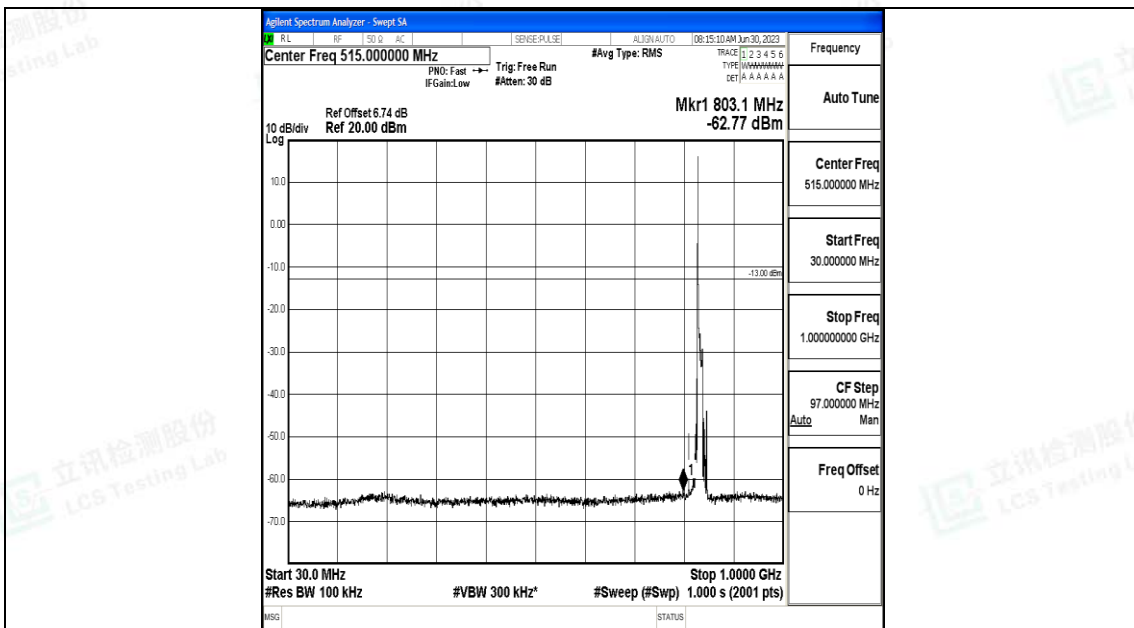

Band5_10MHz_16QAM_20450_1RB#0_30~1000_30~1000

Band5_10MHz_16QAM_20450_1RB#0_1000~3000_1000~3000

Band5_10MHz_16QAM_20450_1RB#0_3000~10000_3000~10000

Band5_10MHz_QPSK_20525_1RB#0_0.009~0.15_0.009~0.15

Band5_10MHz_QPSK_20525_1RB#0_0.15~30_0.15~30