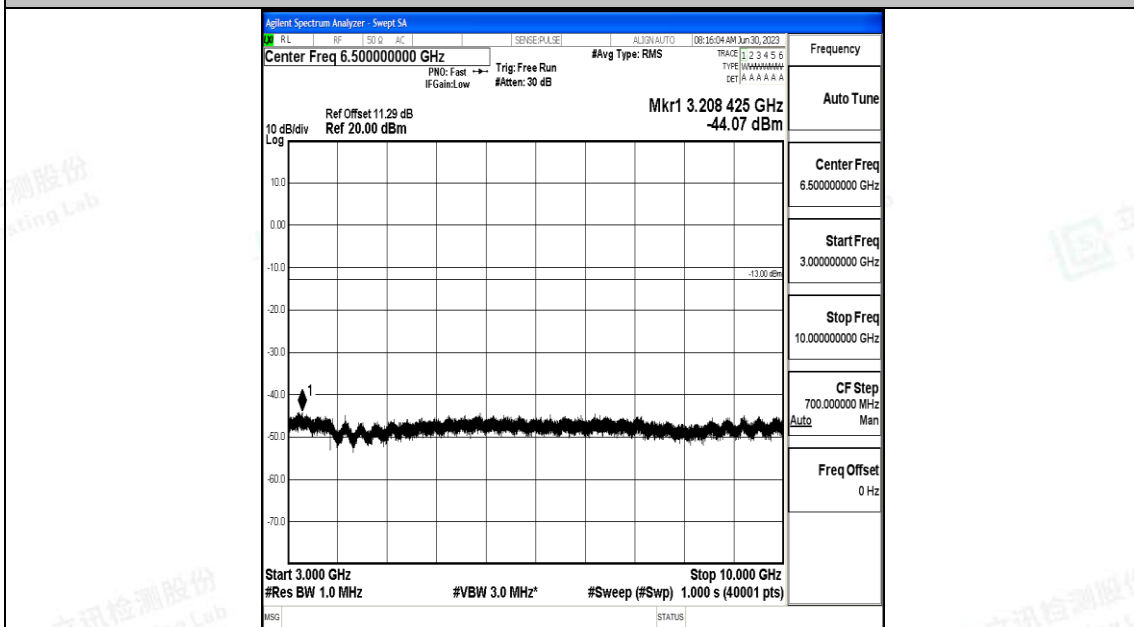

Band5_10MHz_16QAM_20525_1RB#0_1000~3000_1000~3000

Band5_10MHz_16QAM_20525_1RB#0_3000~10000_3000~10000