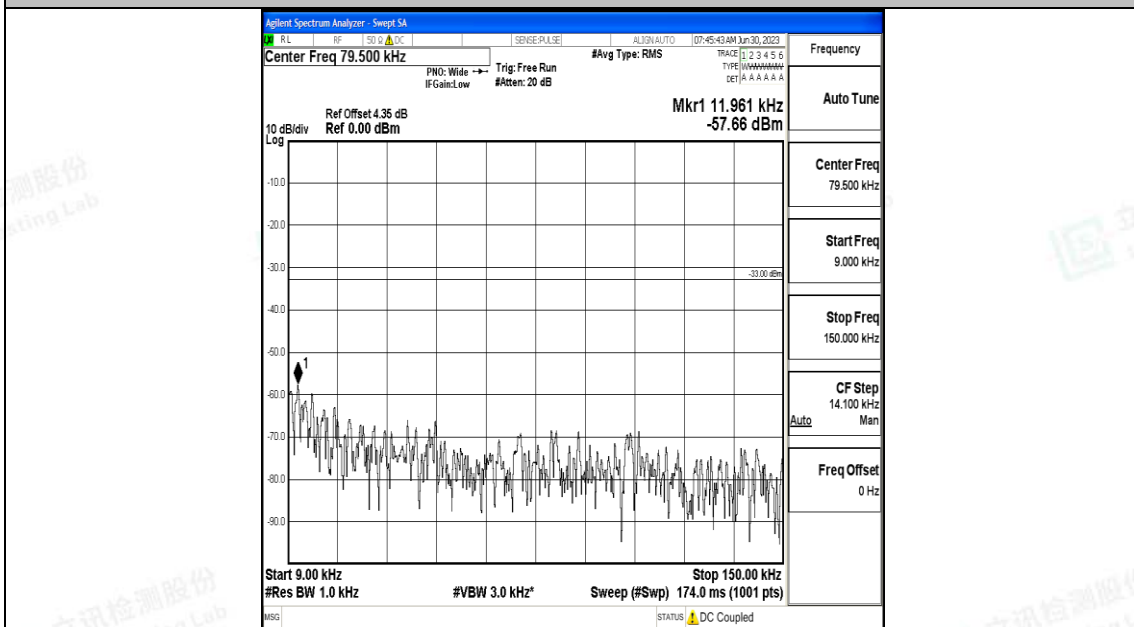

Band5_3MHz_QPSK_20525_1RB#0_30~1000_30~1000

Band5_3MHz_QPSK_20525_1RB#0_1000~3000_1000~3000

Band5_3MHz_QPSK_20525_1RB#0_3000~10000_3000~10000

Band5_3MHz_16QAM_20525_1RB#0_0.009~0.15_0.009~0.15

Band5_3MHz_16QAM_20525_1RB#0_0.15~30_0.15~30