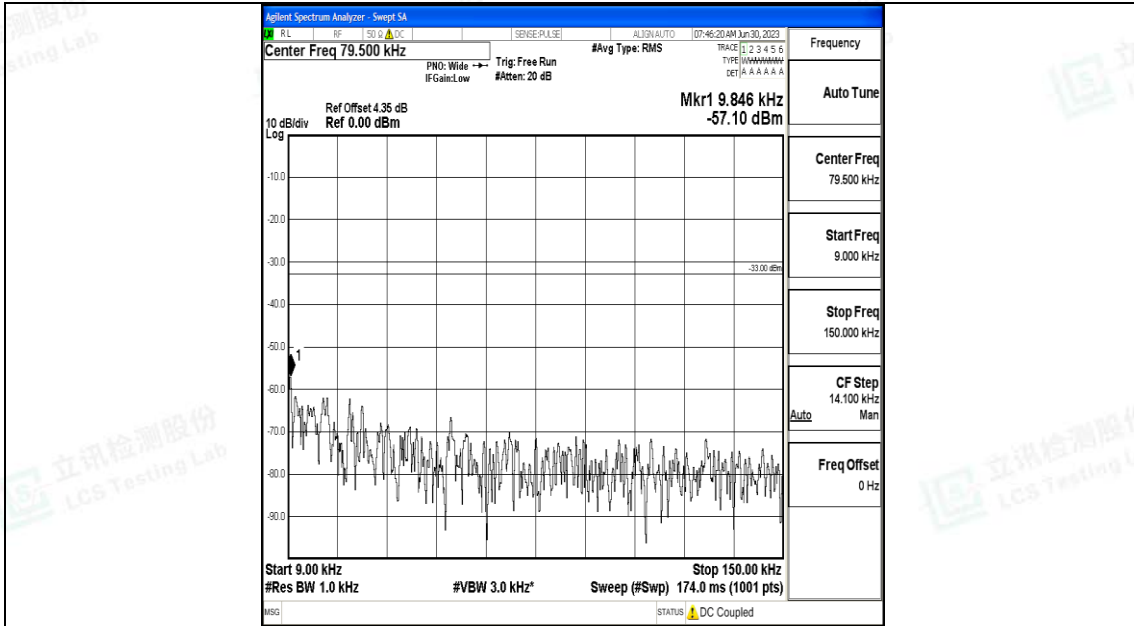

Band5_3MHz_16QAM_20525_1RB#0_30~1000_30~1000

Band5_3MHz_16QAM_20525_1RB#0_1000~3000_1000~3000

Band5_3MHz_16QAM_20525_1RB#0_3000~10000_3000~10000

Band5_3MHz_QPSK_20635_1RB#0_0.009~0.15_0.009~0.15

Band5_3MHz_QPSK_20635_1RB#0_0.15~30_0.15~30