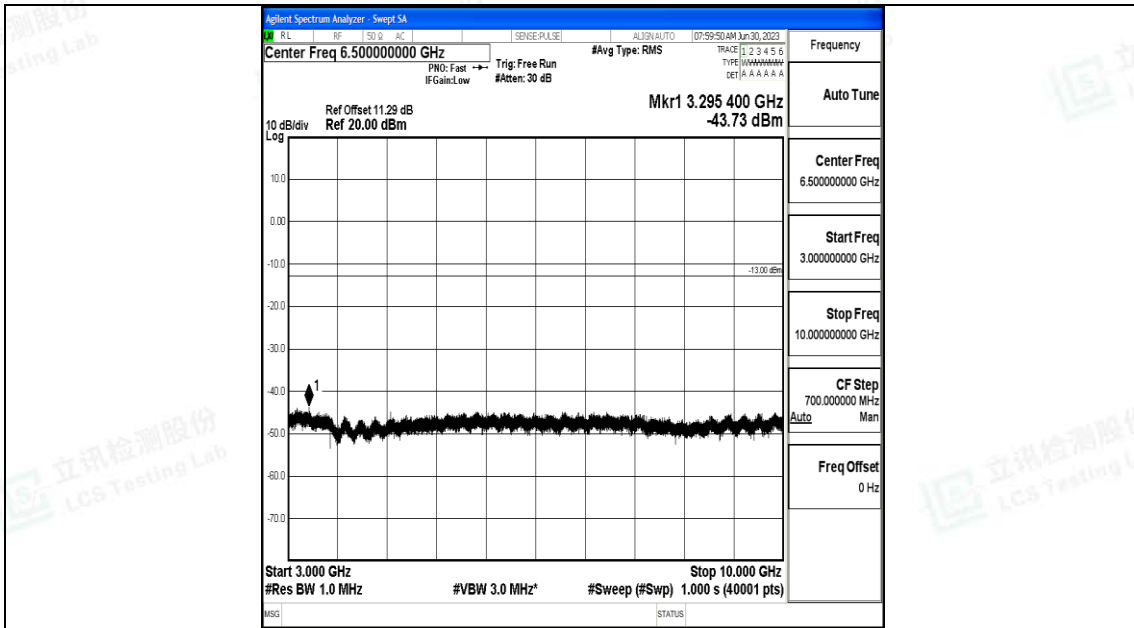

Band5_5MHz_QPSK_20425_1RB#0_1000~3000_1000~3000

Band5_5MHz_QPSK_20425_1RB#0_3000~10000_3000~10000