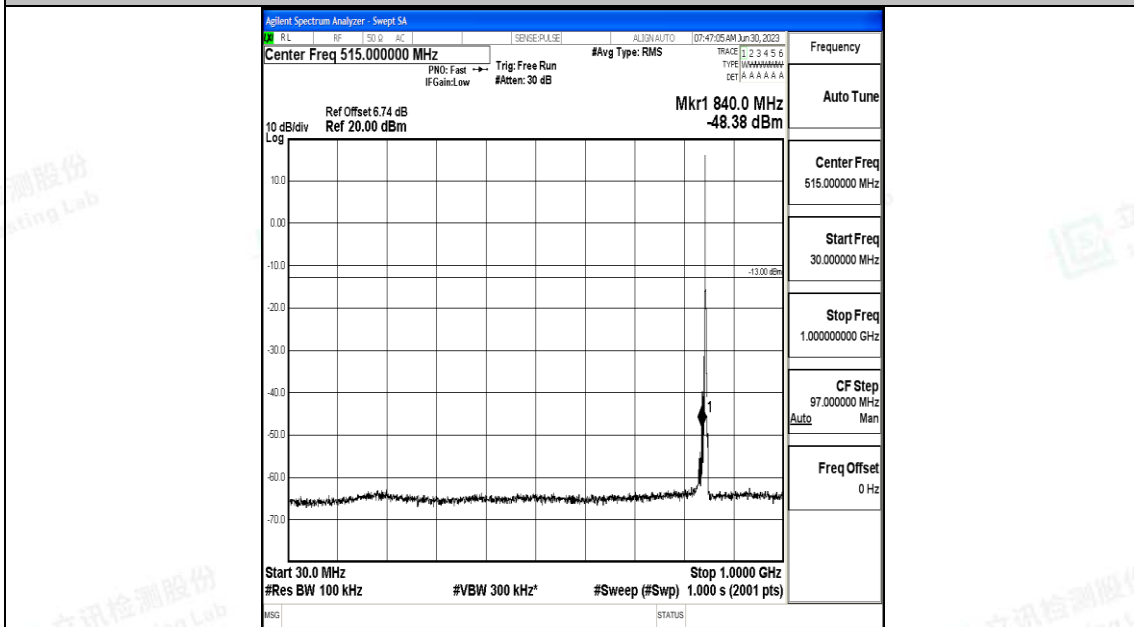

Band5_3MHz_QPSK_20635_1RB#0_30~1000_30~1000

Band5_3MHz_QPSK_20635_1RB#0_1000~3000_1000~3000

Band5_3MHz_QPSK_20635_1RB#0_3000~10000_3000~10000

Band5_3MHz_16QAM_20635_1RB#0_0.009~0.15_0.009~0.15

Band5_3MHz_16QAM_20635_1RB#0_0.15~30_0.15~30