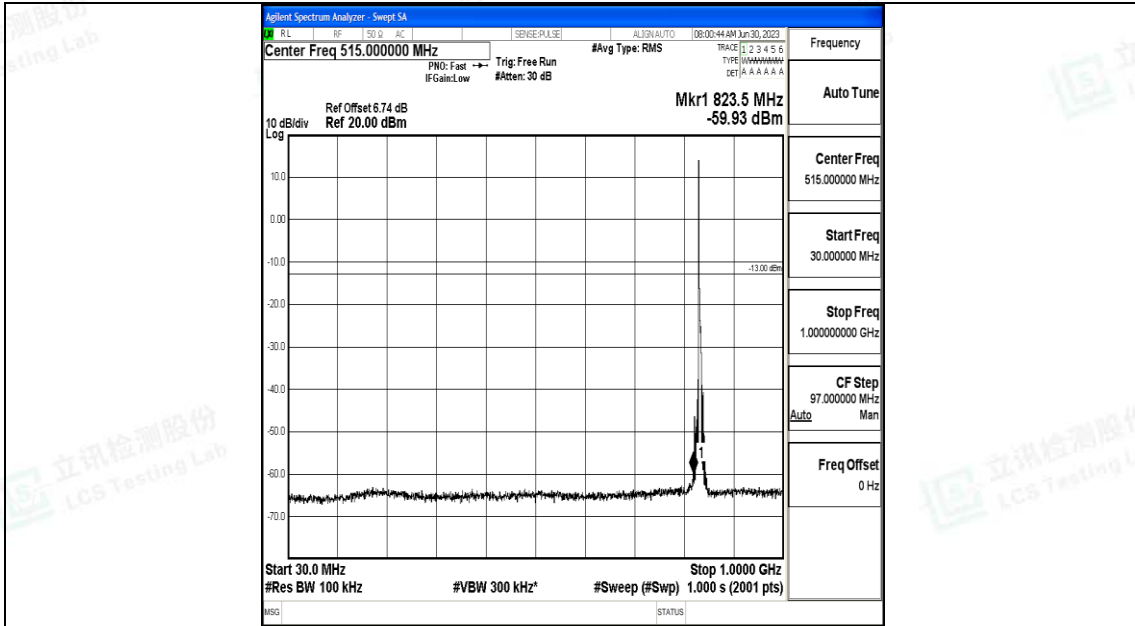

Band5_5MHz_16QAM_20425_1RB#0_30~1000_30~1000

Band5_5MHz_16QAM_20425_1RB#0_1000~3000_1000~3000

Band5_5MHz_16QAM_20425_1RB#0_3000~10000_3000~10000

Band5_5MHz_QPSK_20525_1RB#0_0.009~0.15_0.009~0.15

Band5_5MHz_QPSK_20525_1RB#0_0.15~30_0.15~30