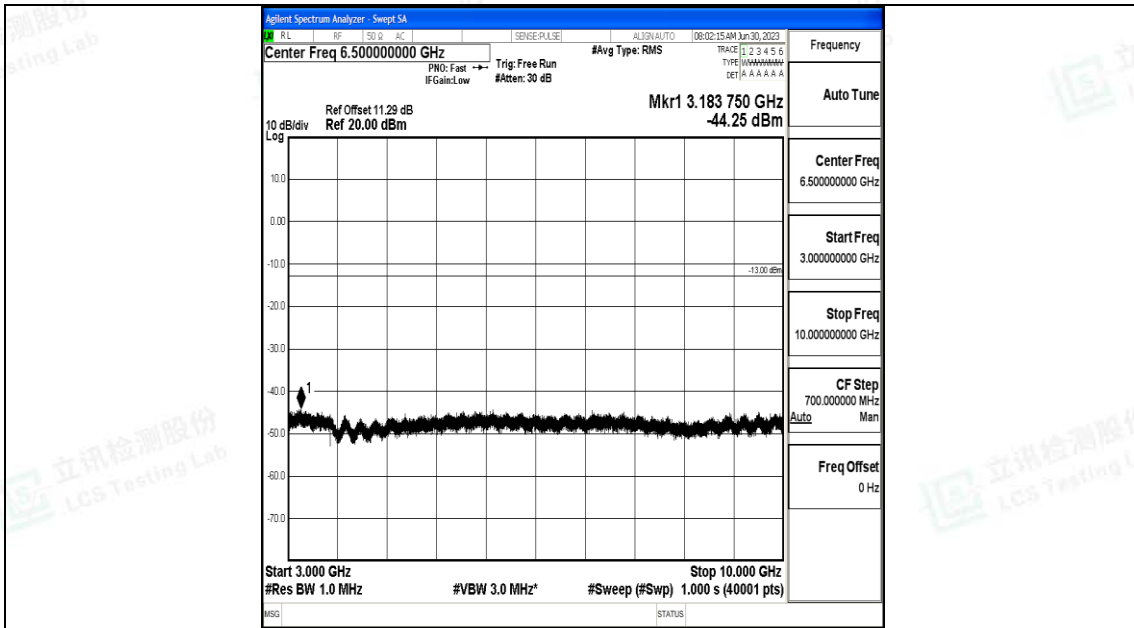

Band5_5MHz_QPSK_20625_1RB#0_1000~3000_1000~3000

Band5_5MHz_QPSK_20625_1RB#0_3000~10000_3000~10000