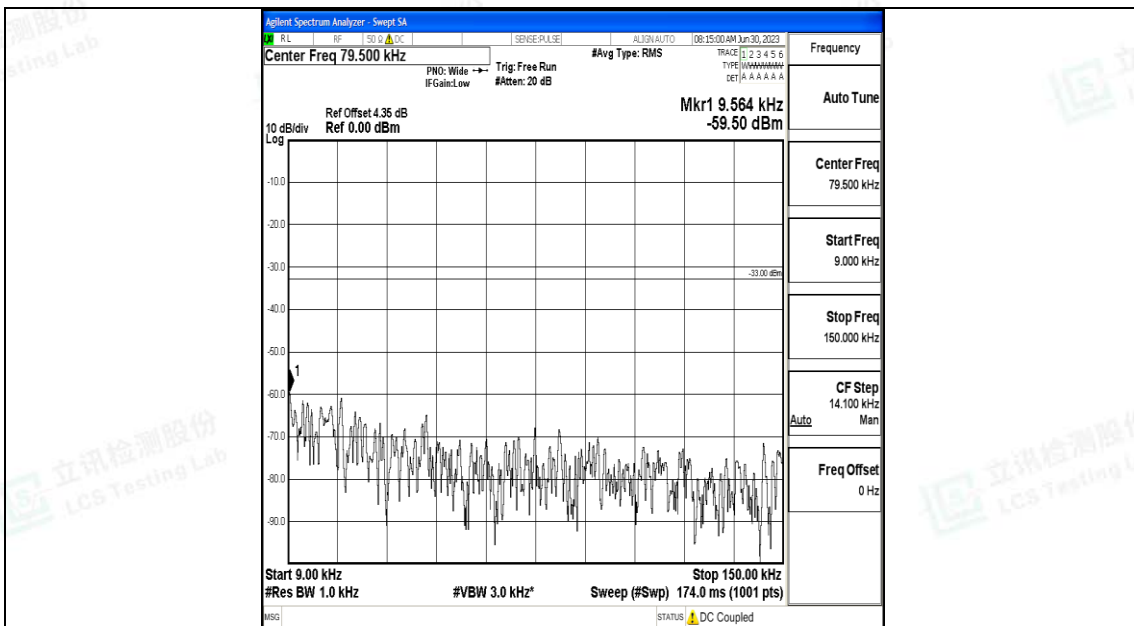

Band5_10MHz_16QAM_20450_1RB#0_30~1000_30~1000

Band5_10MHz_16QAM_20450_1RB#0_1000~3000_1000~3000

Band5_10MHz_16QAM_20450_1RB#0_3000~10000_3000~10000

Band5_10MHz_QPSK_20525_1RB#0_0.009~0.15_0.009~0.15

Band5_10MHz_QPSK_20525_1RB#0_0.15~30_0.15~30