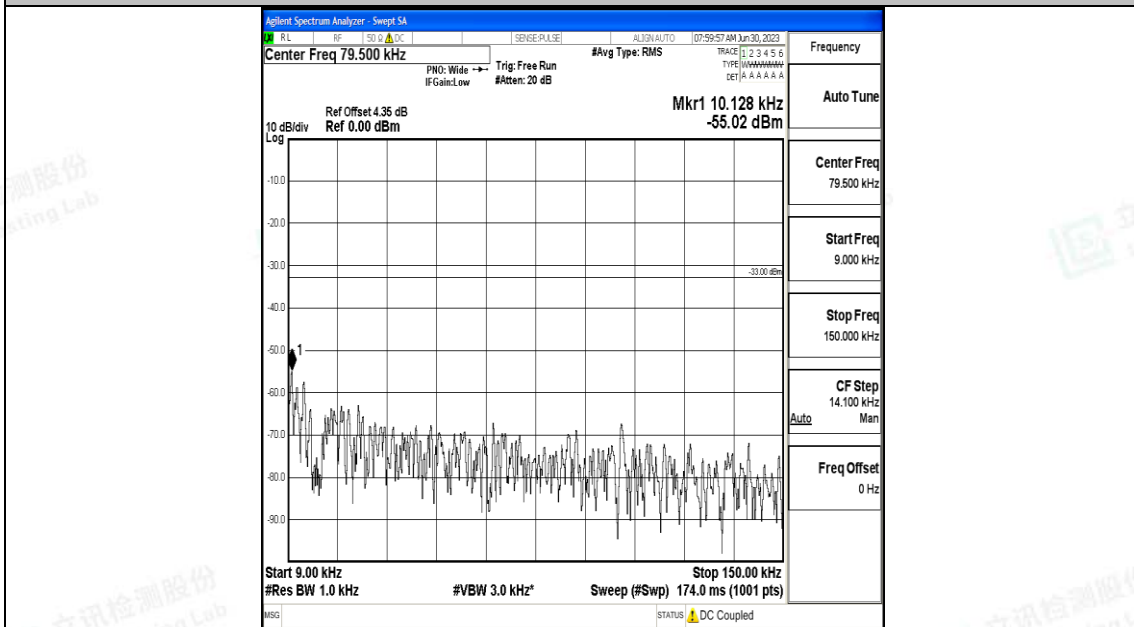

Band5_5MHz_QPSK_20425_1RB#0_30~1000_30~1000

Band5_5MHz_QPSK_20425_1RB#0_1000~3000_1000~3000

Band5_5MHz_QPSK_20425_1RB#0_3000~10000_3000~10000

Band5_5MHz_16QAM_20425_1RB#0_0.009~0.15_0.009~0.15

Band5_5MHz_16QAM_20425_1RB#0_0.15~30_0.15~30