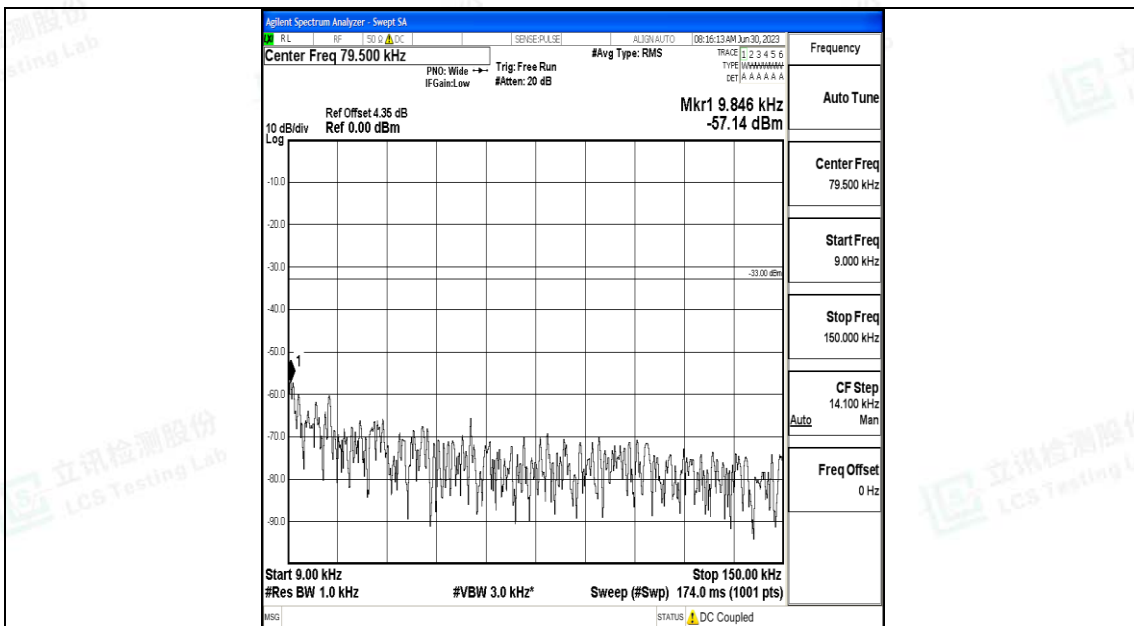

Band5_10MHz_16QAM_20525_1RB#0_30~1000_30~1000

Band5_10MHz_16QAM_20525_1RB#0_1000~3000_1000~3000

Band5_10MHz_16QAM_20525_1RB#0_3000~10000_3000~10000

Band5_10MHz_QPSK_20600_1RB#0_0.009~0.15_0.009~0.15

Band5_10MHz_QPSK_20600_1RB#0_0.15~30_0.15~30