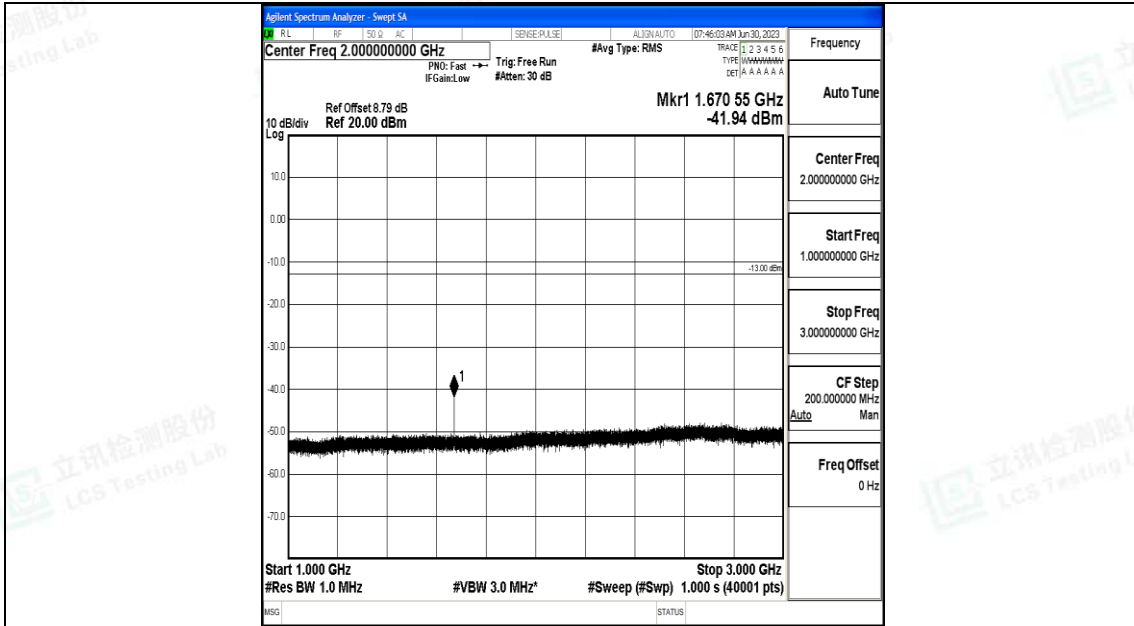

Band5_3MHz_16QAM_20525_1RB#0_30~1000_30~1000

Band5_3MHz_16QAM_20525_1RB#0_1000~3000_1000~3000