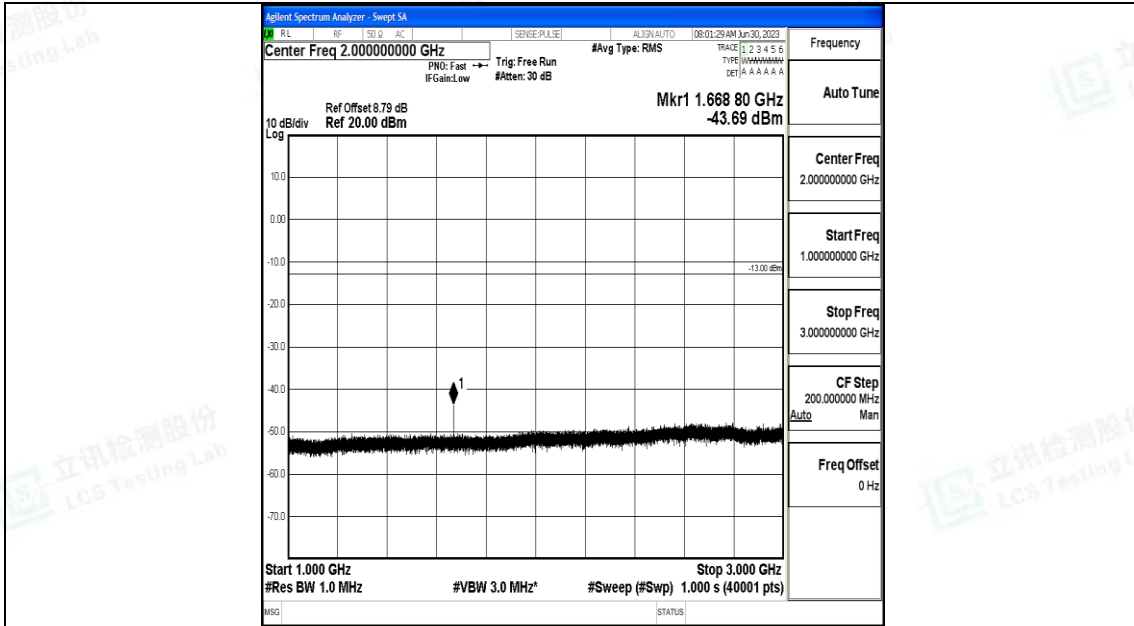

Band5_5MHz_16QAM_20525_1RB#0_30~1000_30~1000

Band5_5MHz_16QAM_20525_1RB#0_1000~3000_1000~3000