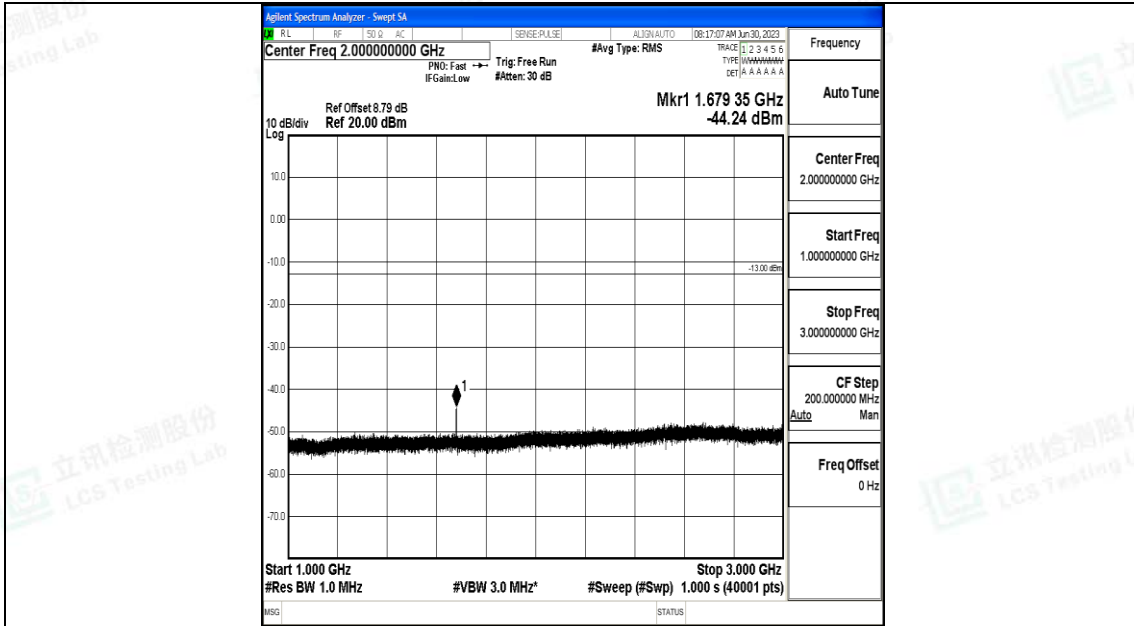

Band5_10MHz_16QAM_20600_1RB#0_30~1000_30~1000

Band5_10MHz_16QAM_20600_1RB#0_1000~3000_1000~3000