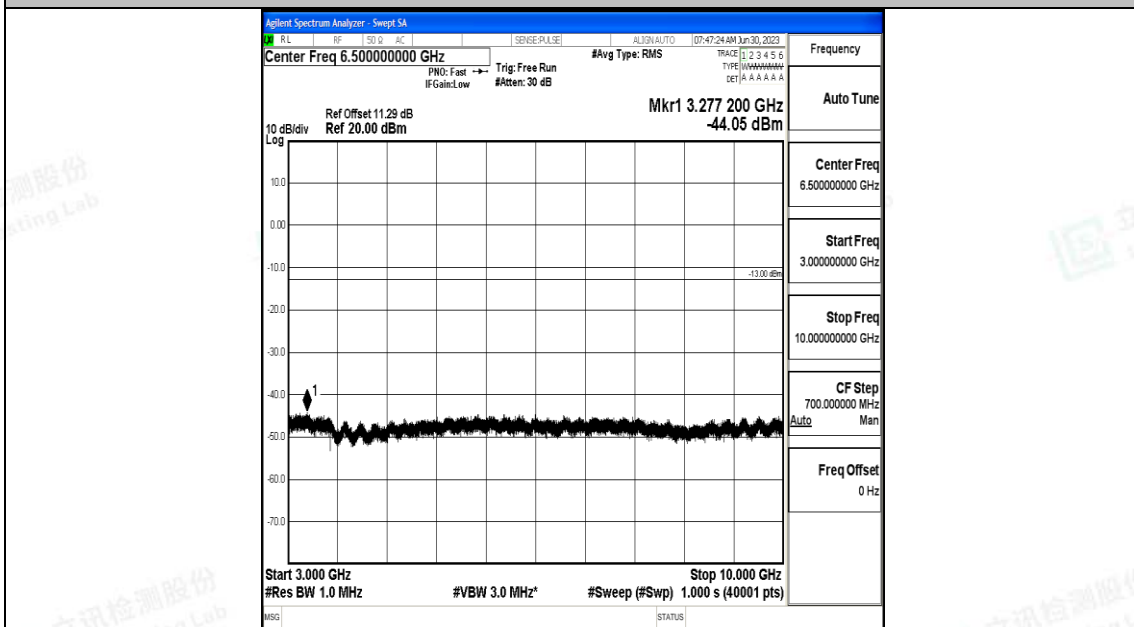

Band5_3MHz_16QAM_20635_1RB#0_1000~3000_1000~3000

Band5_3MHz_16QAM_20635_1RB#0_3000~10000_3000~10000