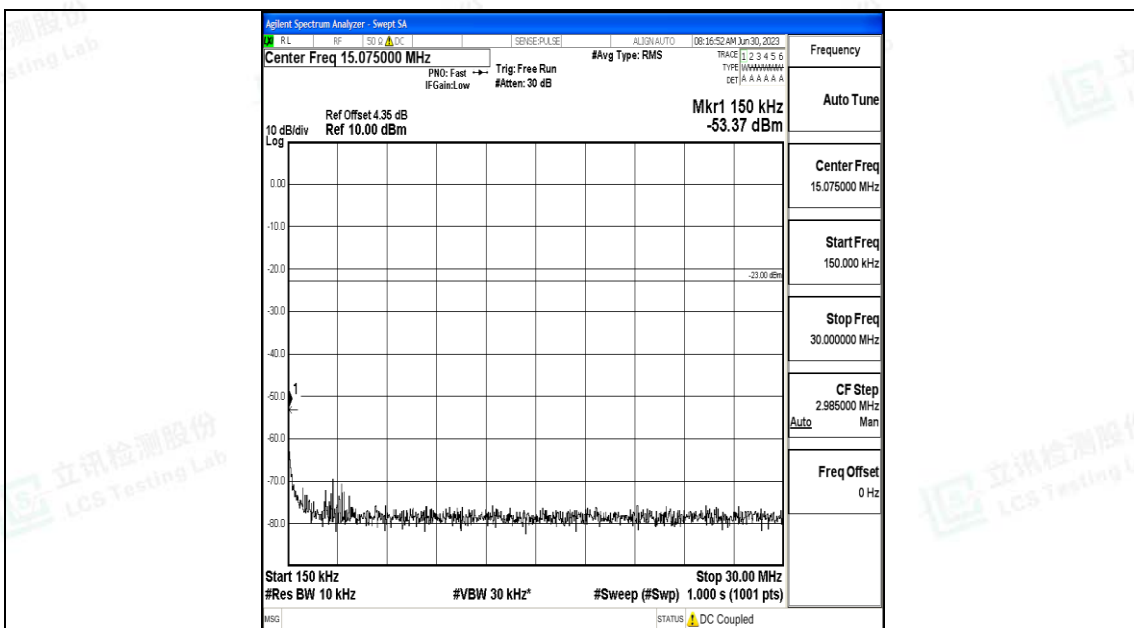

Band5_10MHz_QPSK_20600_1RB#0_30~1000_30~1000

Band5_10MHz_QPSK_20600_1RB#0_1000~3000_1000~3000

Band5_10MHz_QPSK_20600_1RB#0_3000~10000_3000~10000

Band5_10MHz_16QAM_20600_1RB#0_0.009~0.15_0.009~0.15

Band5_10MHz_16QAM_20600_1RB#0_0.15~30_0.15~30