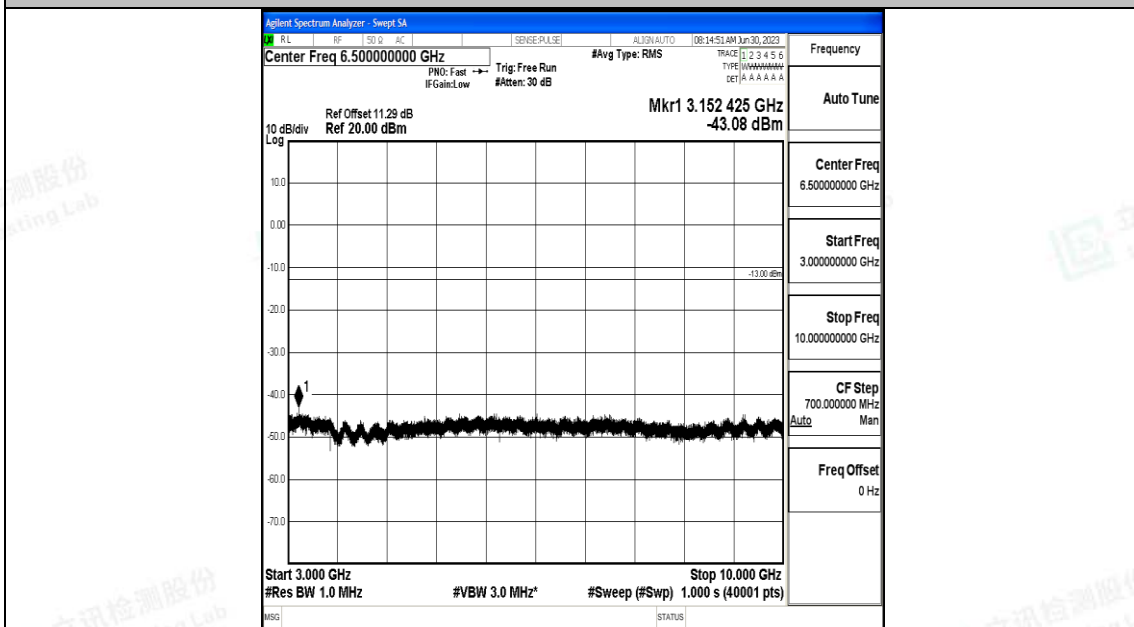

Band5_10MHz_16QAM_20450_1RB#0_1000~3000_1000~3000

Band5_10MHz_16QAM_20450_1RB#0_3000~10000_3000~10000