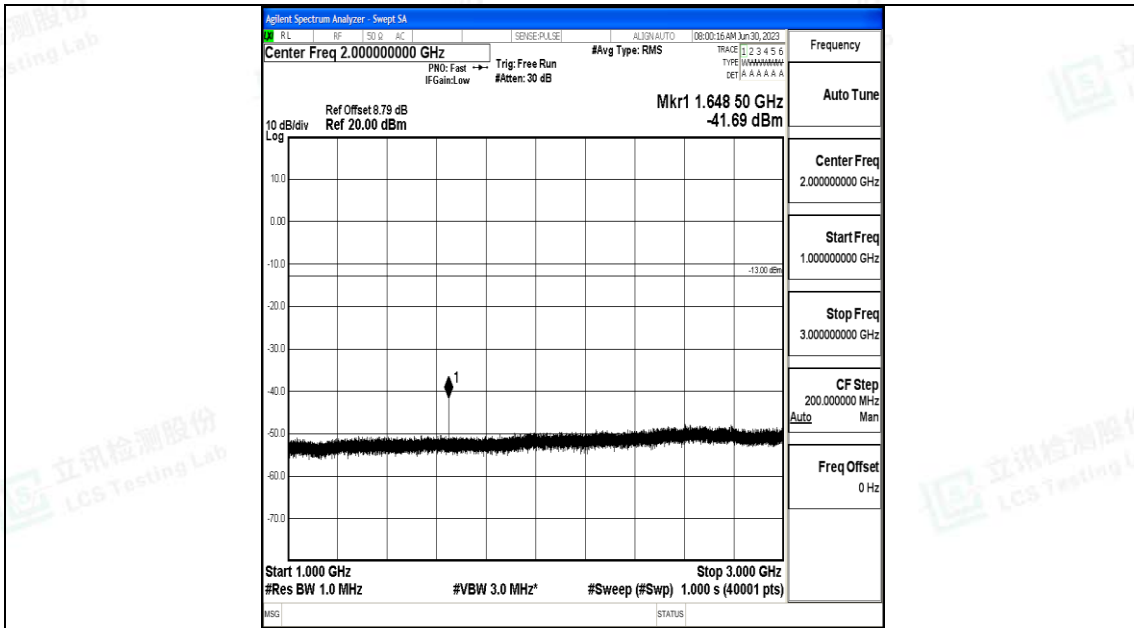

Band5_5MHz_16QAM_20425_1RB#0_30~1000_30~1000

Band5_5MHz_16QAM_20425_1RB#0_1000~3000_1000~3000