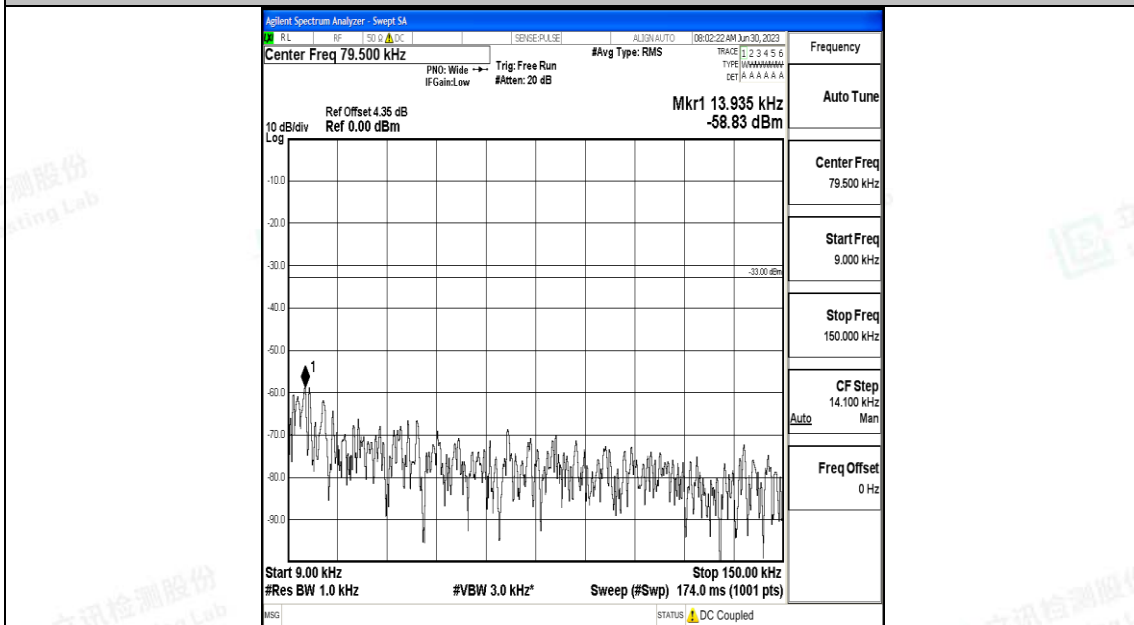

Band5_5MHz_QPSK_20625_1RB#0_30~1000_30~1000

Band5_5MHz_QPSK_20625_1RB#0_1000~3000_1000~3000

Band5_5MHz_QPSK_20625_1RB#0_3000~10000_3000~10000

Band5_5MHz_16QAM_20625_1RB#0_0.009~0.15_0.009~0.15

Band5_5MHz_16QAM_20625_1RB#0_0.15~30_0.15~30