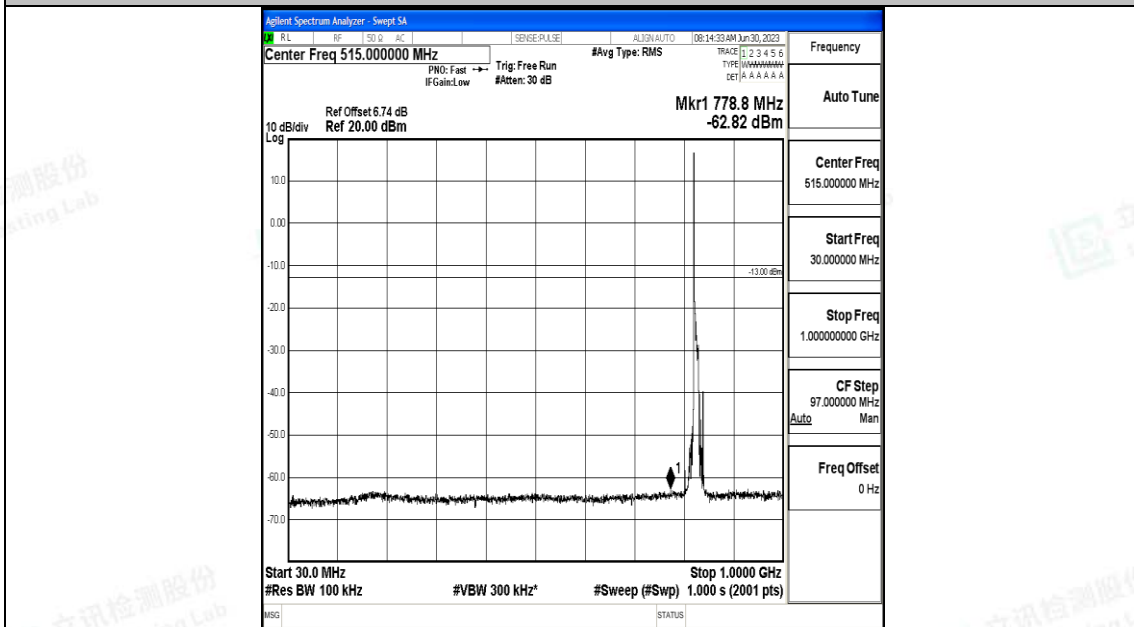

Band5_10MHz_QPSK_20450_1RB#0_30~1000_30~1000

Band5_10MHz_QPSK_20450_1RB#0_1000~3000_1000~3000

Band5_10MHz_QPSK_20450_1RB#0_3000~10000_3000~10000

Band5_10MHz_16QAM_20450_1RB#0_0.009~0.15_0.009~0.15

Band5_10MHz_16QAM_20450_1RB#0_0.15~30_0.15~30