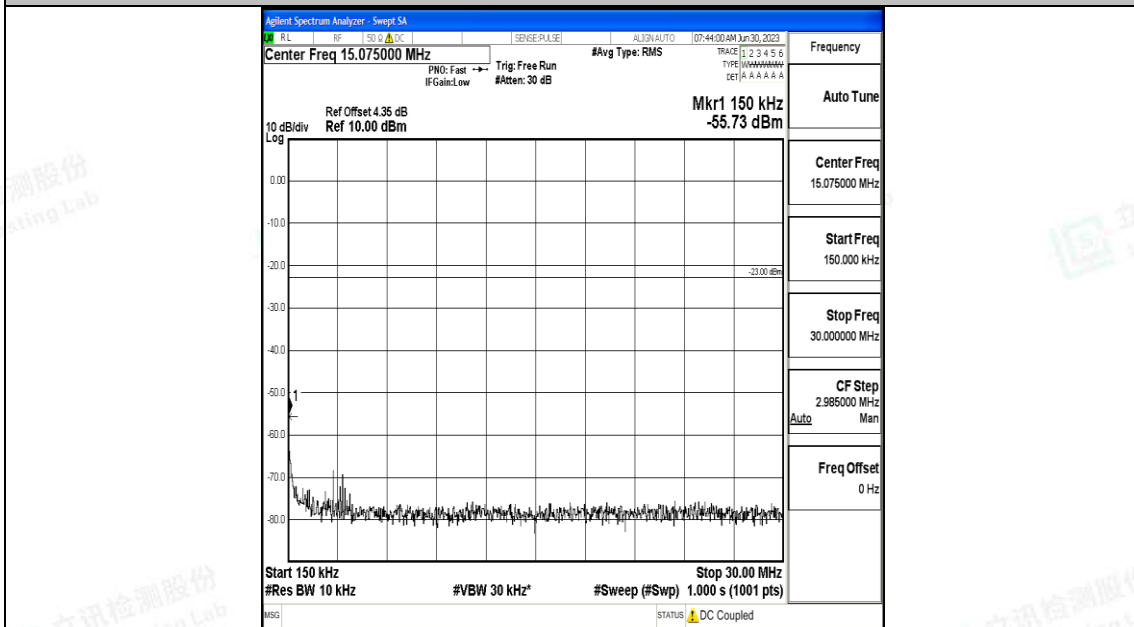

Band5\_1.4MHz\_16QAM\_20643\_1RB#0\_1000~3000\_1000~3000

Band5\_1.4MHz\_16QAM\_20643\_1RB#0\_3000~10000\_3000~10000

Band5\_3MHz\_QPSK\_20415\_1RB#0\_0.009~0.15\_0.009~0.15

Band5\_3MHz\_QPSK\_20415\_1RB#0\_0.15~30\_0.15~30