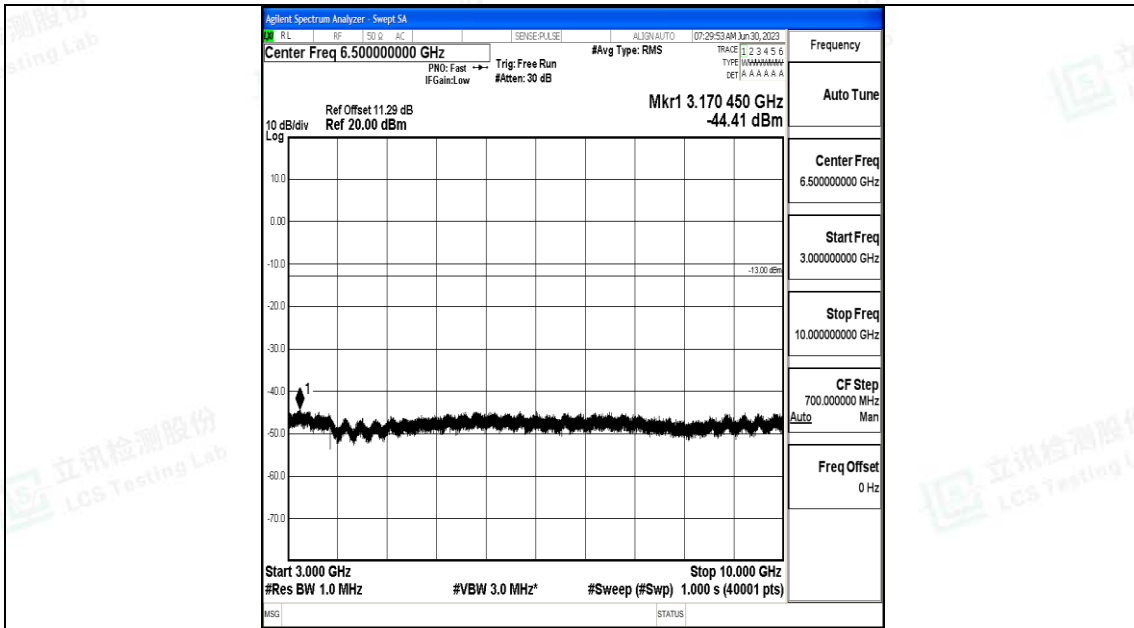

### Test Graphs

Band5\_1.4MHz\_QPSK\_20407\_1RB#0\_0.009~0.15\_0.009~0.15

Band5\_1.4MHz\_QPSK\_20407\_1RB#0\_0.15~30\_0.15~30

Band5\_1.4MHz\_QPSK\_20407\_1RB#0\_30~1000\_30~1000

Band5\_1.4MHz\_QPSK\_20407\_1RB#0\_1000~3000\_1000~3000