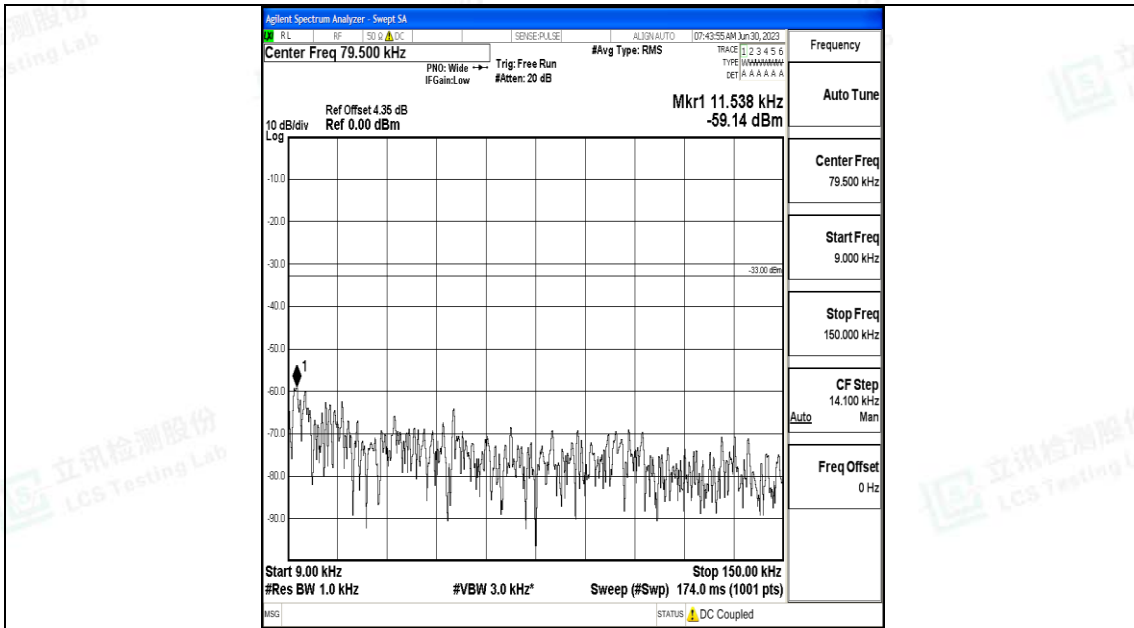

Band5_3MHz_QPSK_20415_1RB#0_0.009~0.15_0.009~0.15