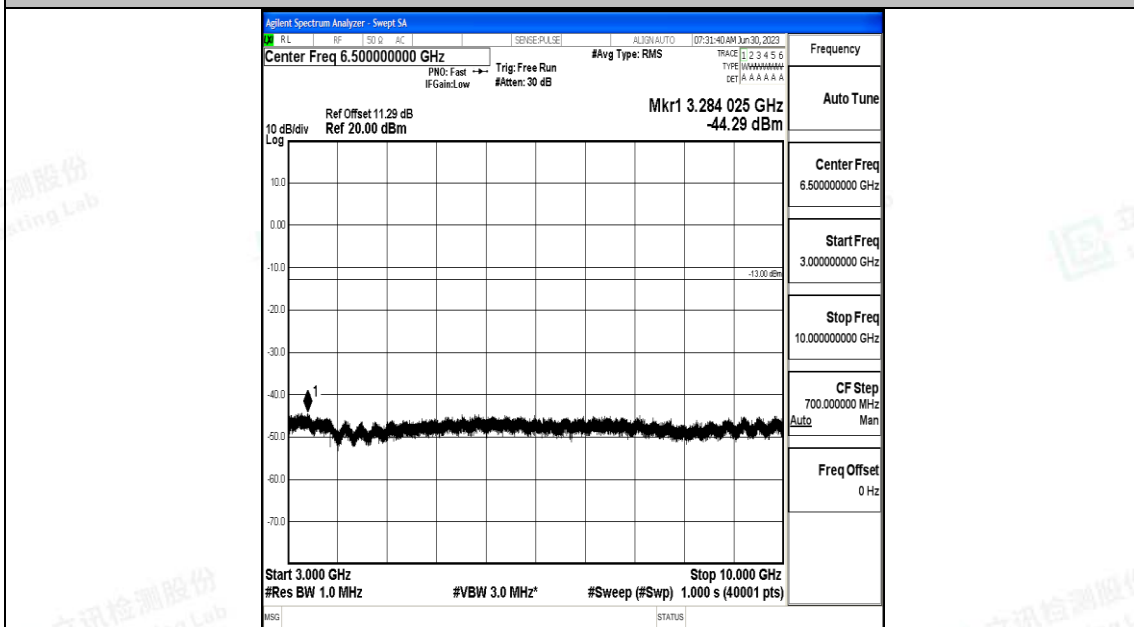

Band5\_1.4MHz\_16QAM\_20525\_1RB#0\_0.15~30\_0.15~30

Band5\_1.4MHz\_16QAM\_20525\_1RB#0\_30~1000\_30~1000

Band5\_1.4MHz\_16QAM\_20525\_1RB#0\_1000~3000\_1000~3000

Band5\_1.4MHz\_16QAM\_20525\_1RB#0\_3000~10000\_3000~10000