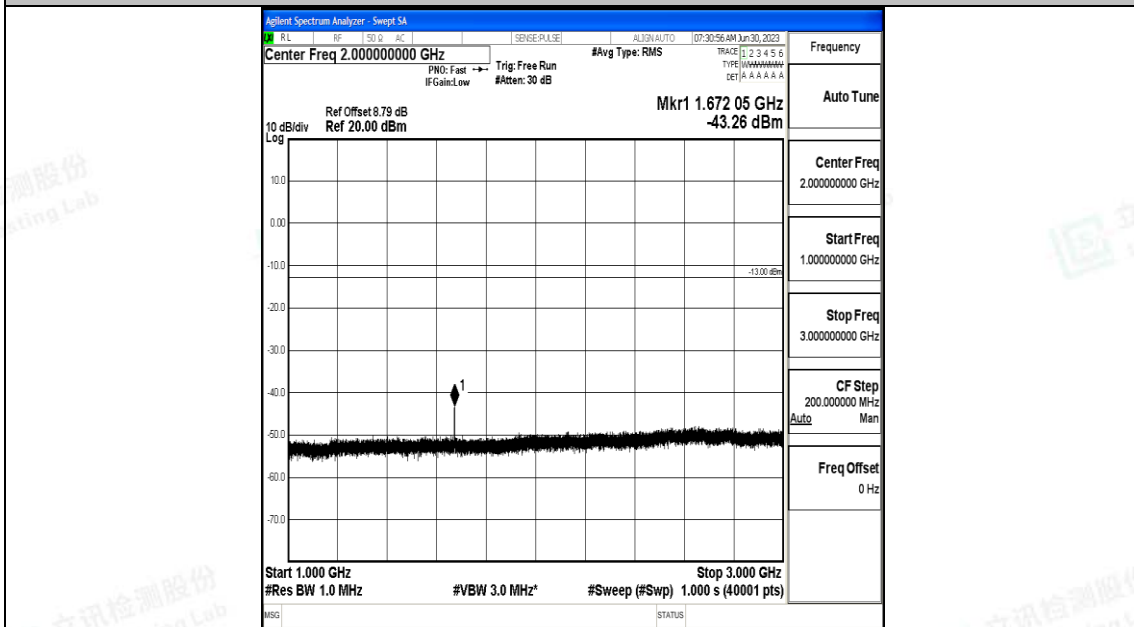

Band5_1.4MHz_QPSK_20525_1RB#0_1000~3000_1000~3000