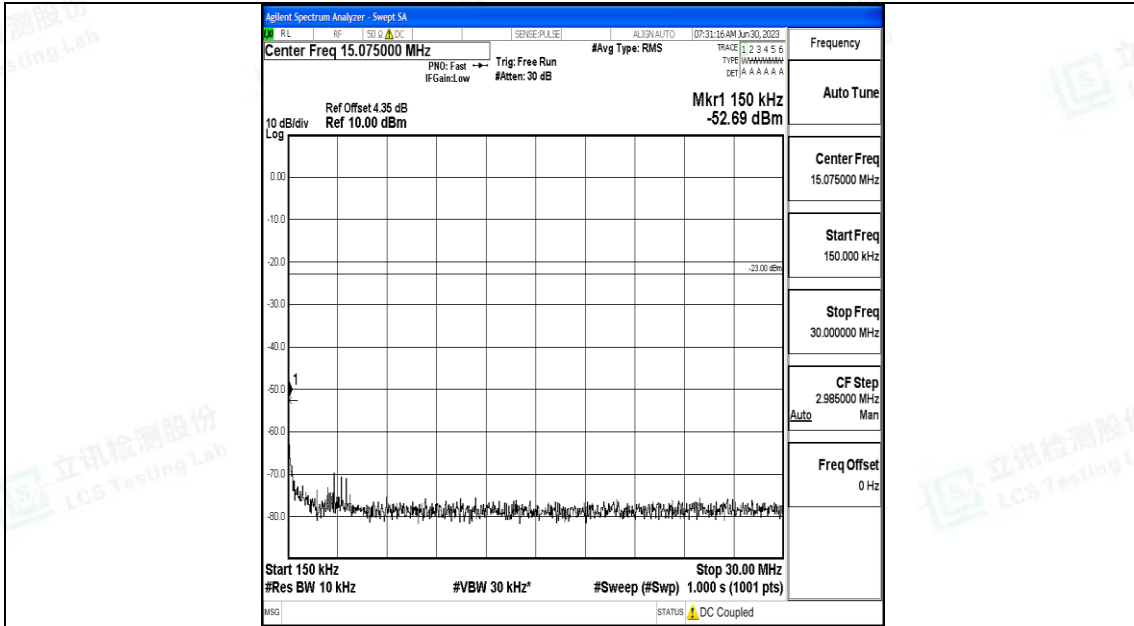

Band5\_1.4MHz\_QPSK\_20525\_1RB#0\_30~1000\_30~1000

Band5\_1.4MHz\_QPSK\_20525\_1RB#0\_1000~3000\_1000~3000

Band5\_1.4MHz\_QPSK\_20525\_1RB#0\_3000~10000\_3000~10000

Band5\_1.4MHz\_16QAM\_20525\_1RB#0\_0.009~0.15\_0.009~0.15