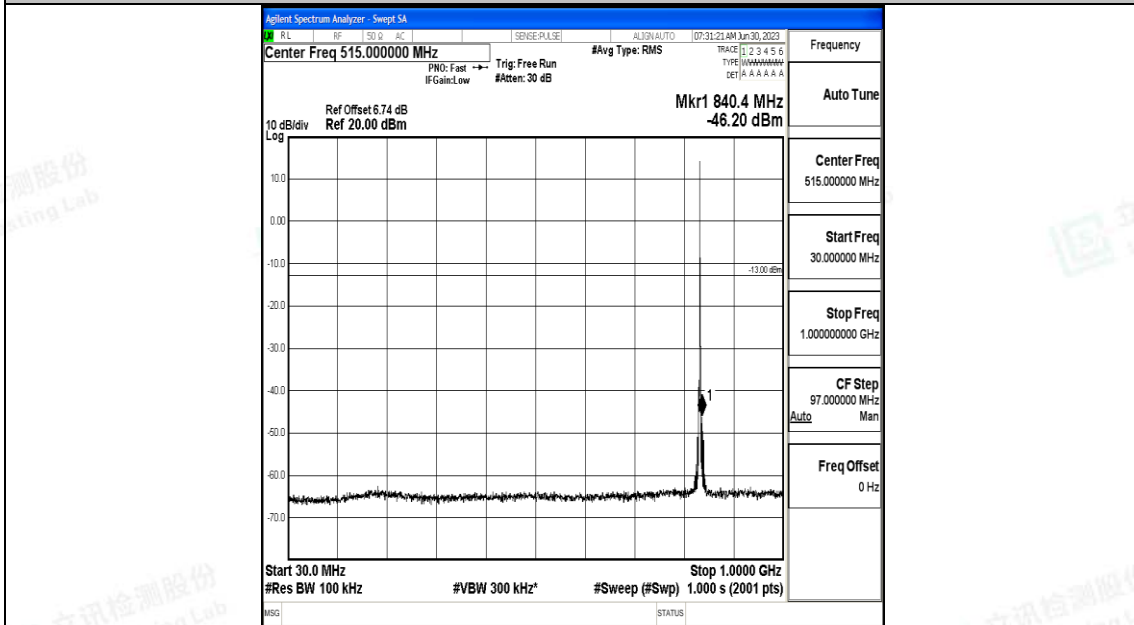

Band5_1.4MHz_16QAM_20525_1RB#0_30~1000_30~1000