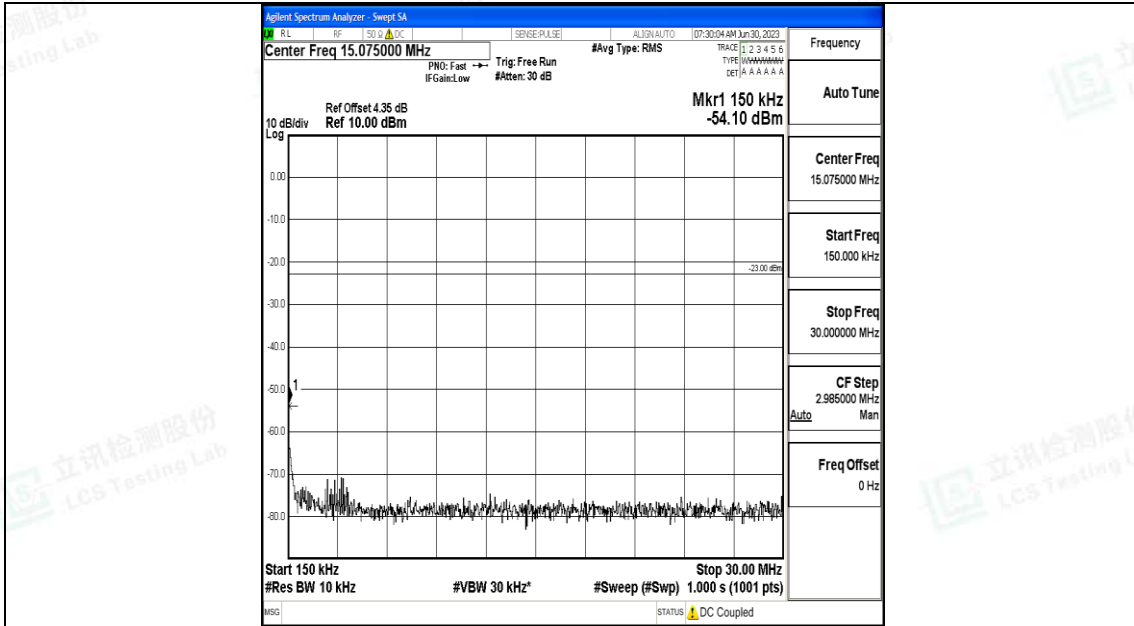

Band5_1.4MHz_16QAM_20407_1RB#0_0.15~30_0.15~30