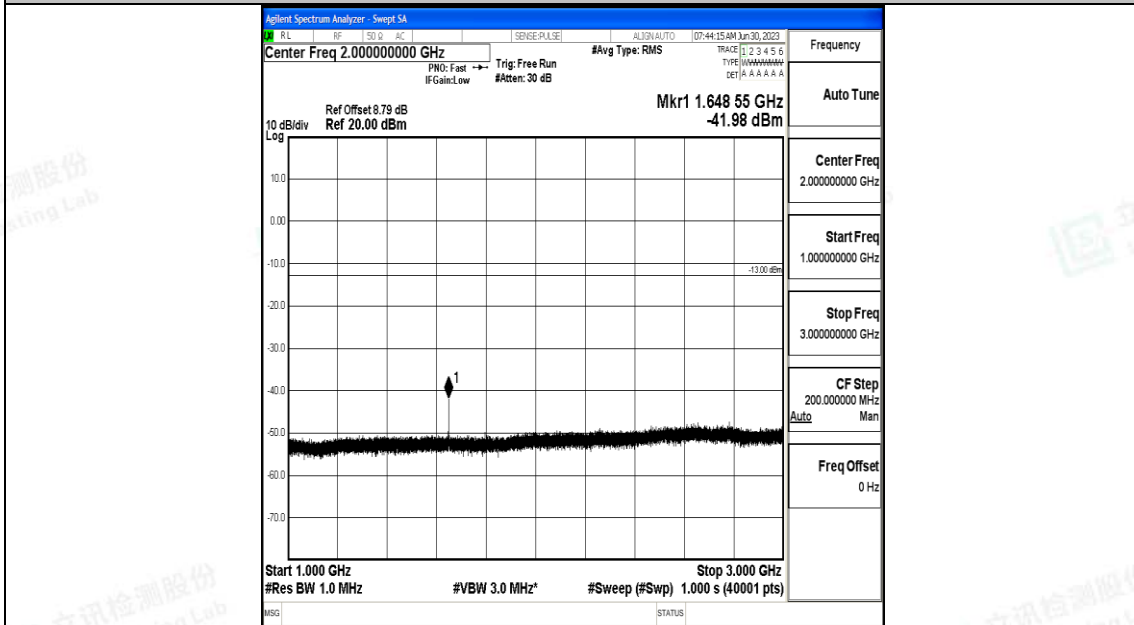

Band5_3MHz_QPSK_20415_1RB#0_1000~3000_1000~3000