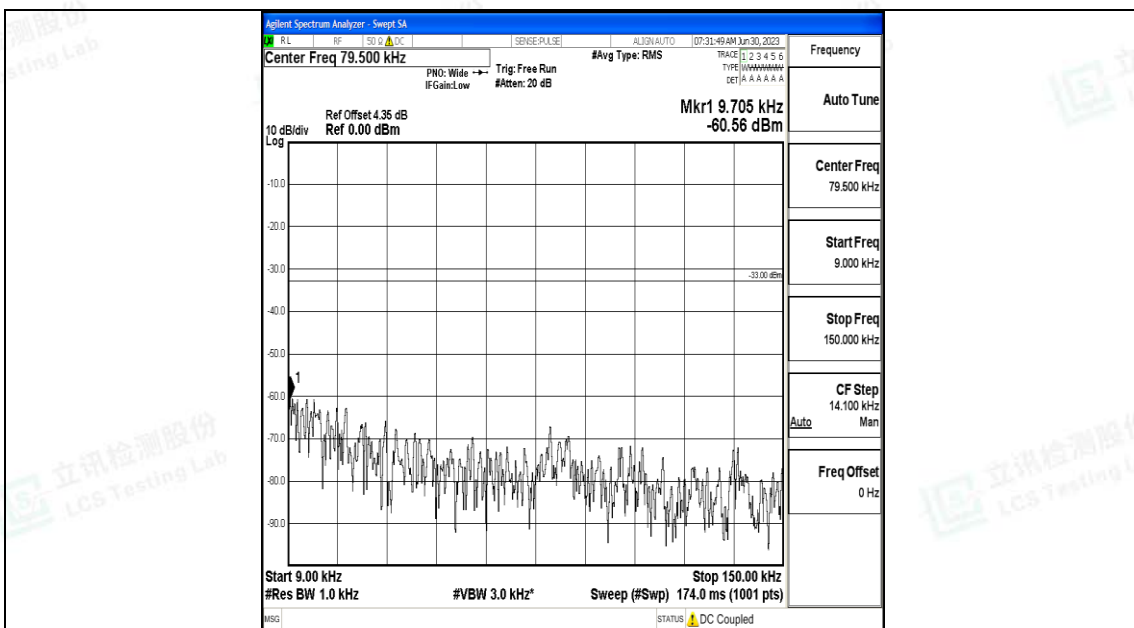

Band5\_1.4MHz\_16QAM\_20525\_1RB#0\_0.15~30\_0.15~30

Band5\_1.4MHz\_16QAM\_20525\_1RB#0\_30~1000\_30~1000

Band5\_1.4MHz\_16QAM\_20525\_1RB#0\_1000~3000\_1000~3000

Band5\_1.4MHz\_16QAM\_20525\_1RB#0\_3000~10000\_3000~10000