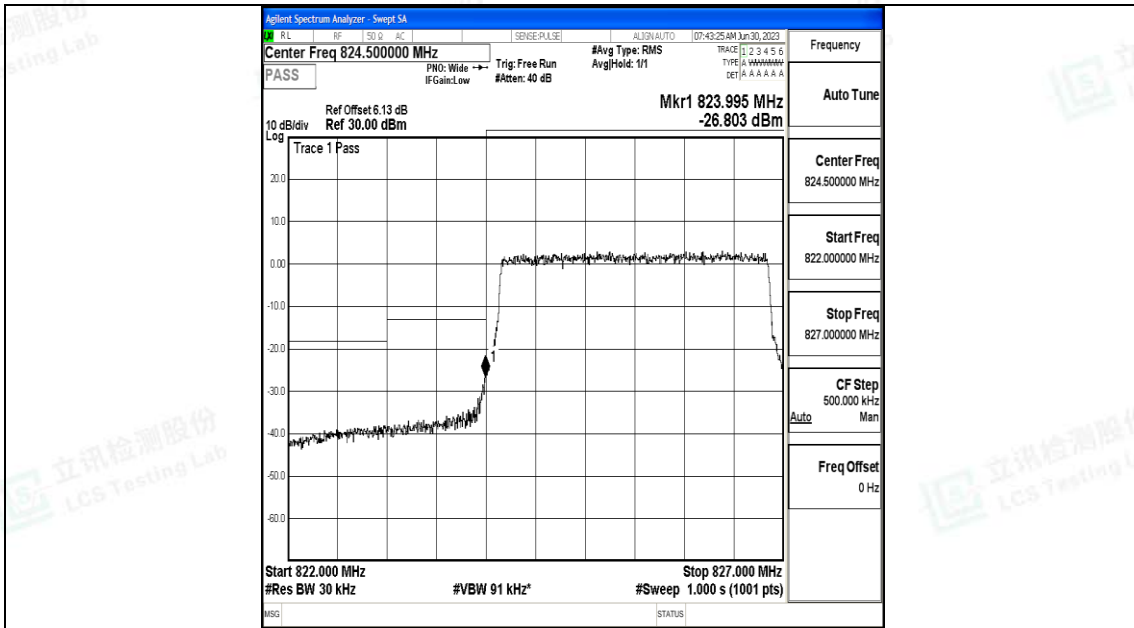

### Test Graphs

Band5\_1.4MHz\_16QAM\_20643\_6RB#0

Band5\_3MHz\_QPSK\_20415\_15RB#0

Band5\_3MHz\_16QAM\_20415\_15RB#0

Band5\_3MHz\_QPSK\_20635\_15RB#0

Band5\_3MHz\_16QAM\_20635\_15RB#0

Band5\_5MHz\_QPSK\_20425\_25RB#0