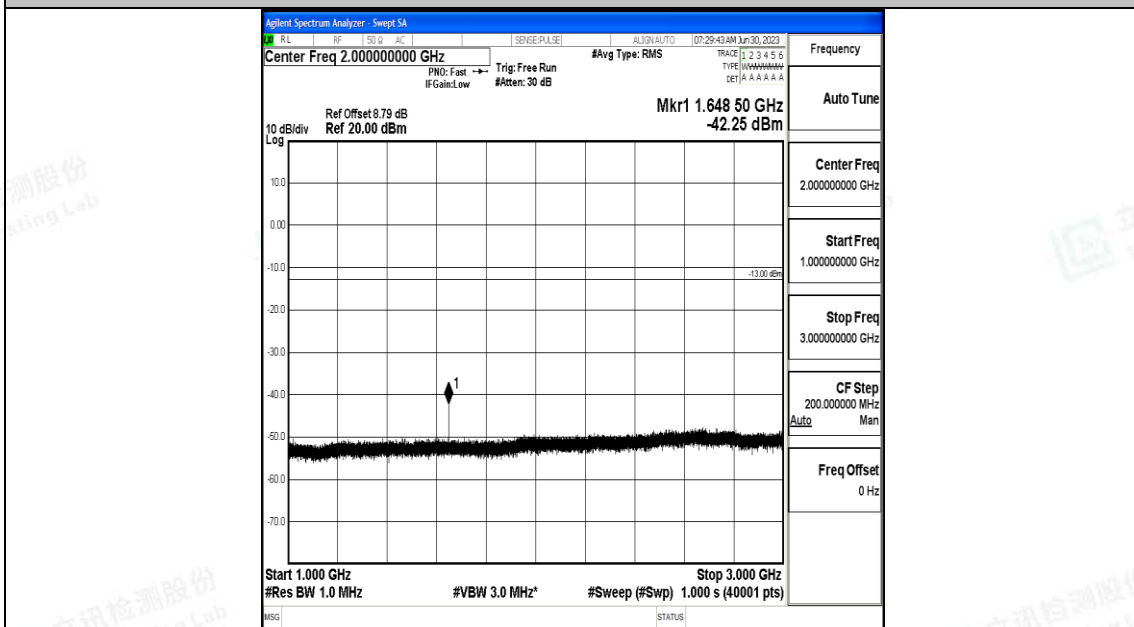

### Test Graphs

Band5\_1.4MHz\_QPSK\_20407\_1RB#0\_0.009~0.15\_0.009~0.15

Band5\_1.4MHz\_QPSK\_20407\_1RB#0\_0.15~30\_0.15~30

Band5\_1.4MHz\_QPSK\_20407\_1RB#0\_30~1000\_30~1000

Band5\_1.4MHz\_QPSK\_20407\_1RB#0\_1000~3000\_1000~3000