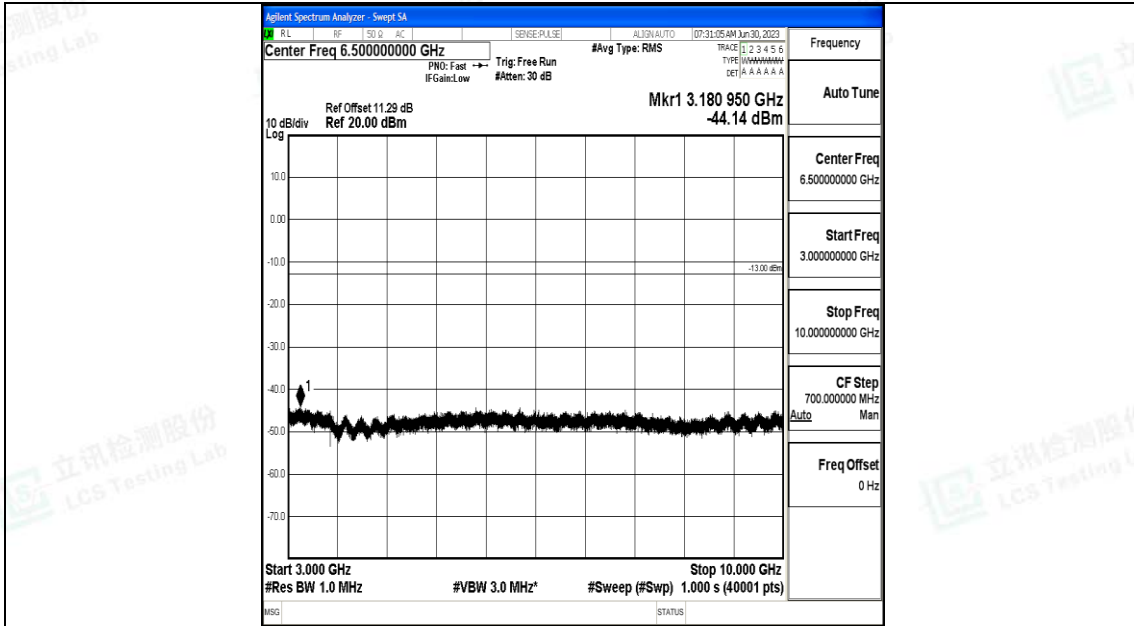

Band5_1.4MHz_QPSK_20525_1RB#0_3000~10000_3000~10000