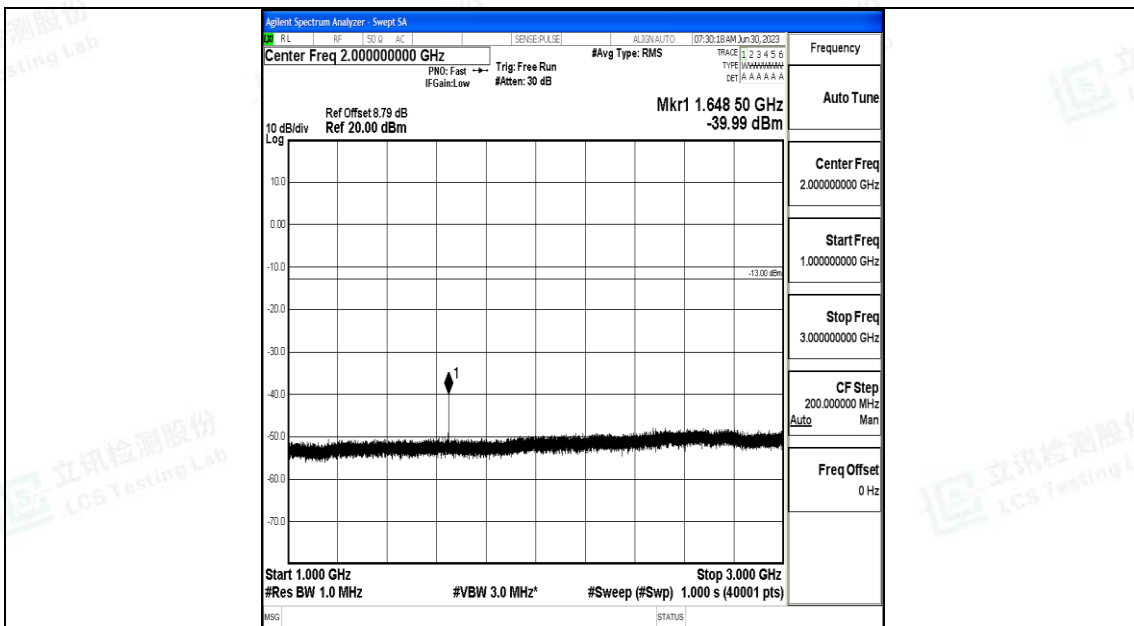

Band5\_1.4MHz\_QPSK\_20407\_1RB#0\_3000~10000\_3000~10000

Band5\_1.4MHz\_16QAM\_20407\_1RB#0\_0.009~0.15\_0.009~0.15

Band5\_1.4MHz\_16QAM\_20407\_1RB#0\_0.15~30\_0.15~30

Band5\_1.4MHz\_16QAM\_20407\_1RB#0\_30~1000\_30~1000