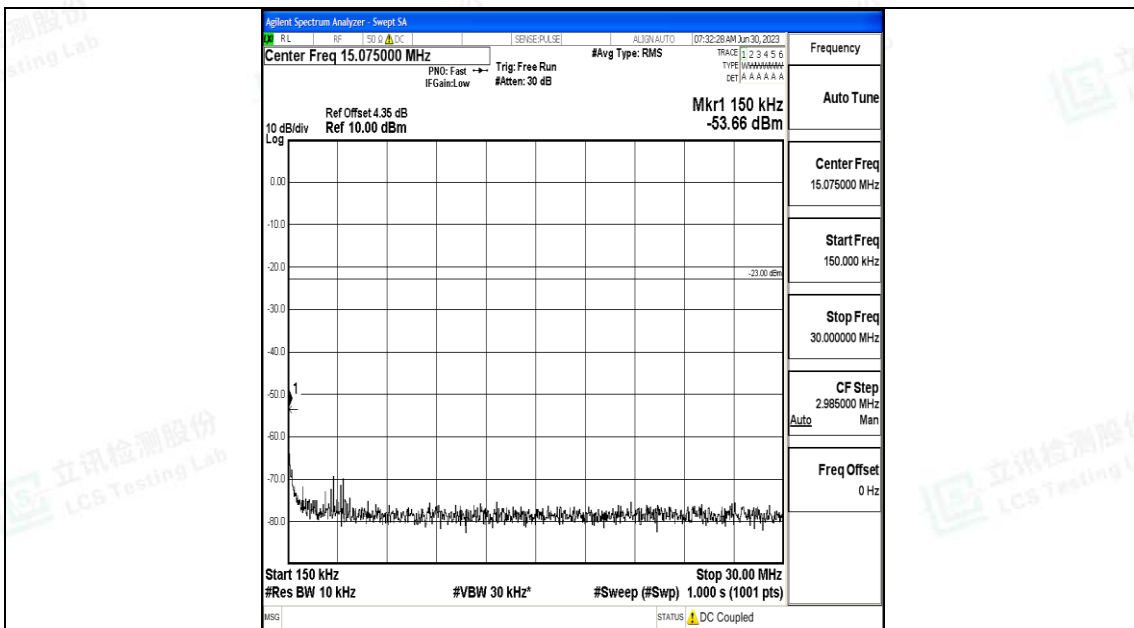

Band5_1.4MHz_16QAM_20643_1RB#0_0.15~30_0.15~30