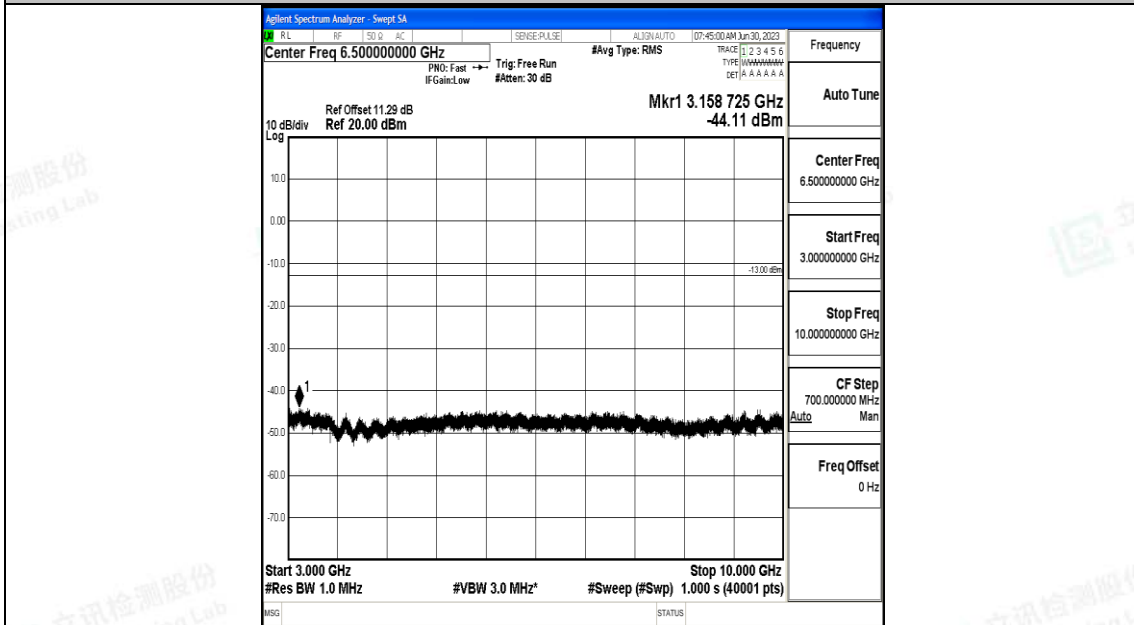

Band5\_3MHz\_16QAM\_20415\_1RB#0\_0.15~30\_0.15~30

Band5\_3MHz\_16QAM\_20415\_1RB#0\_30~1000\_30~1000

Band5\_3MHz\_16QAM\_20415\_1RB#0\_1000~3000\_1000~3000

Band5\_3MHz\_16QAM\_20415\_1RB#0\_3000~10000\_3000~10000