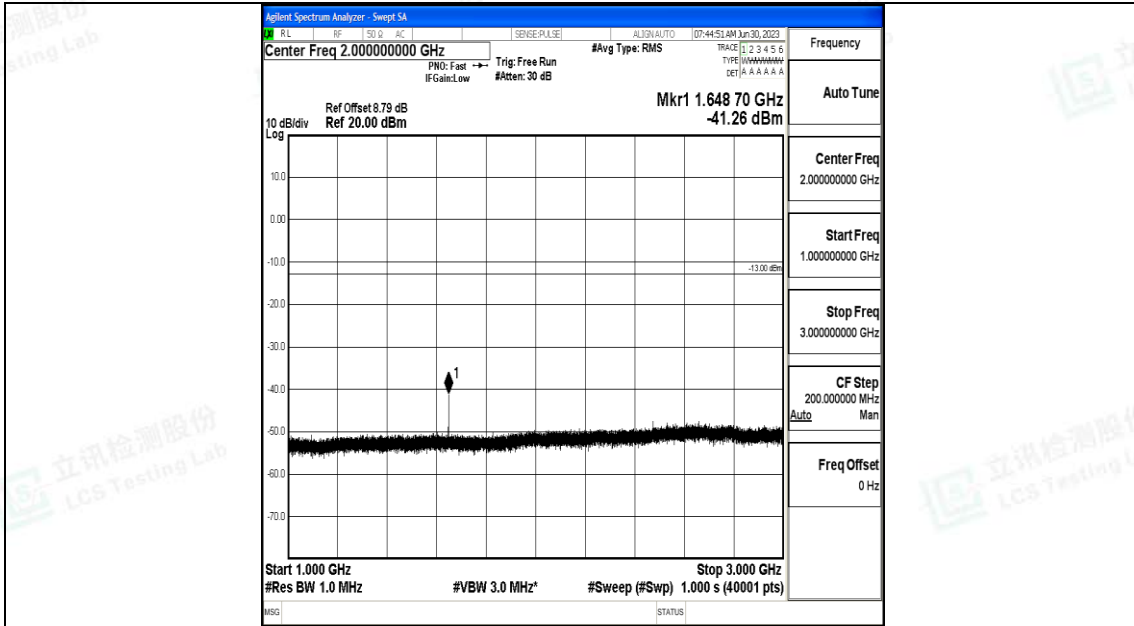

Band5_3MHz_16QAM_20415_1RB#0_1000~3000_1000~3000