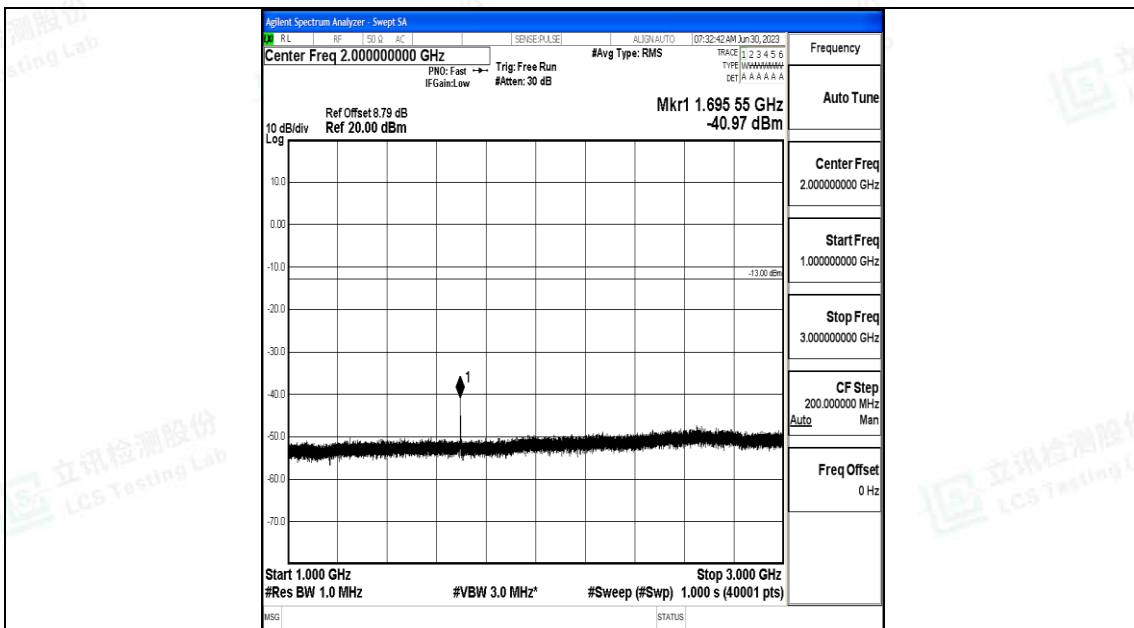

Band5\_1.4MHz\_QPSK\_20643\_1RB#0\_3000~10000\_3000~10000

Band5\_1.4MHz\_16QAM\_20643\_1RB#0\_0.009~0.15\_0.009~0.15

Band5\_1.4MHz\_16QAM\_20643\_1RB#0\_0.15~30\_0.15~30

Band5\_1.4MHz\_16QAM\_20643\_1RB#0\_30~1000\_30~1000