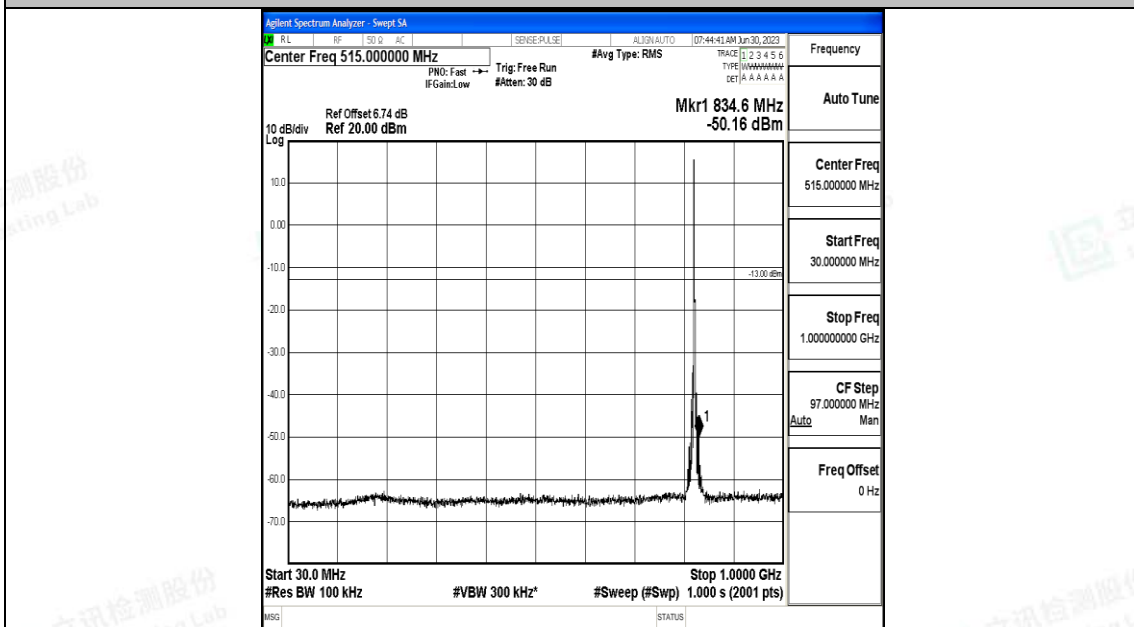

Band5_3MHz_16QAM_20415_1RB#0_30~1000_30~1000