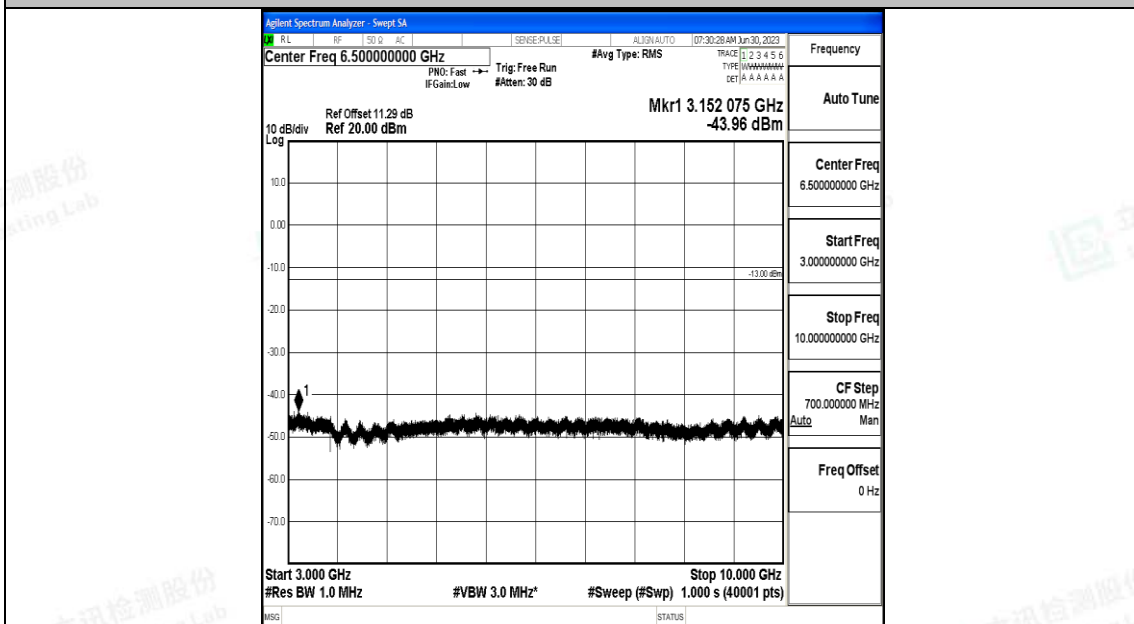

Band5_1.4MHz_16QAM_20407_1RB#0_3000~10000_3000~10000