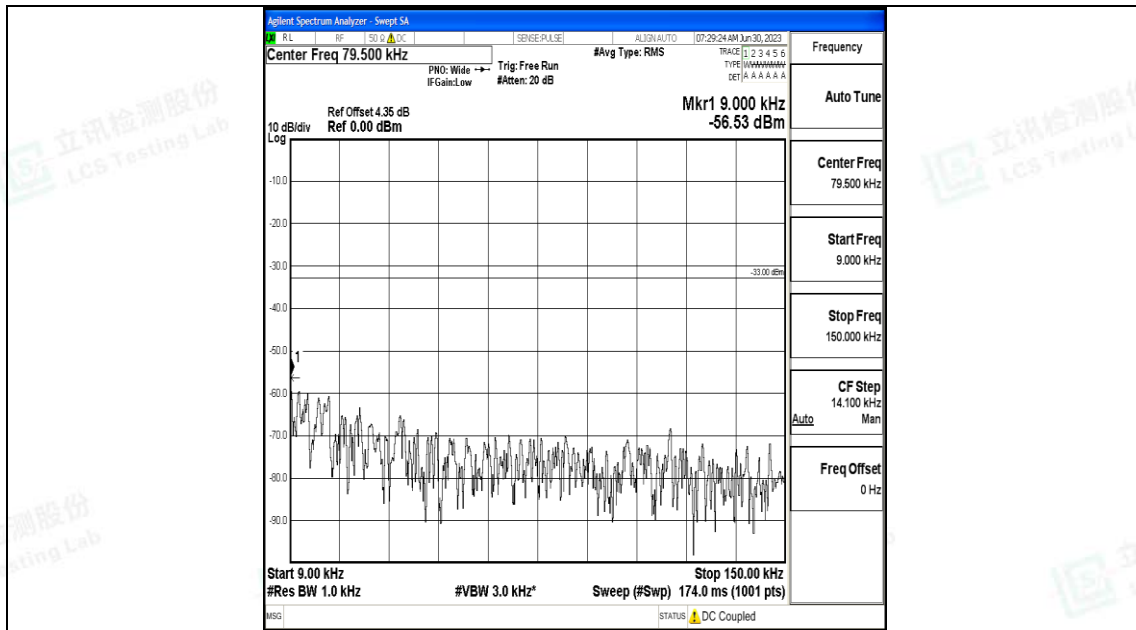

Band5	10MHz	16QAM	20600	1RB#0	0.009~0.15	-60.85	PASS
Band5	10MHz	16QAM	20600	1RB#0	0.15~30	-53.37	PASS
Band5	10MHz	16QAM	20600	1RB#0	30~1000	-62.97	PASS
Band5	10MHz	16QAM	20600	1RB#0	1000~3000	-44.24	PASS
Band5	10MHz	16QAM	20600	1RB#0	3000~10000	-44.02	PASS

Test Graphs

Band5_1.4MHz_QPSK_20407_1RB#0_0.009~0.15_0.009~0.15