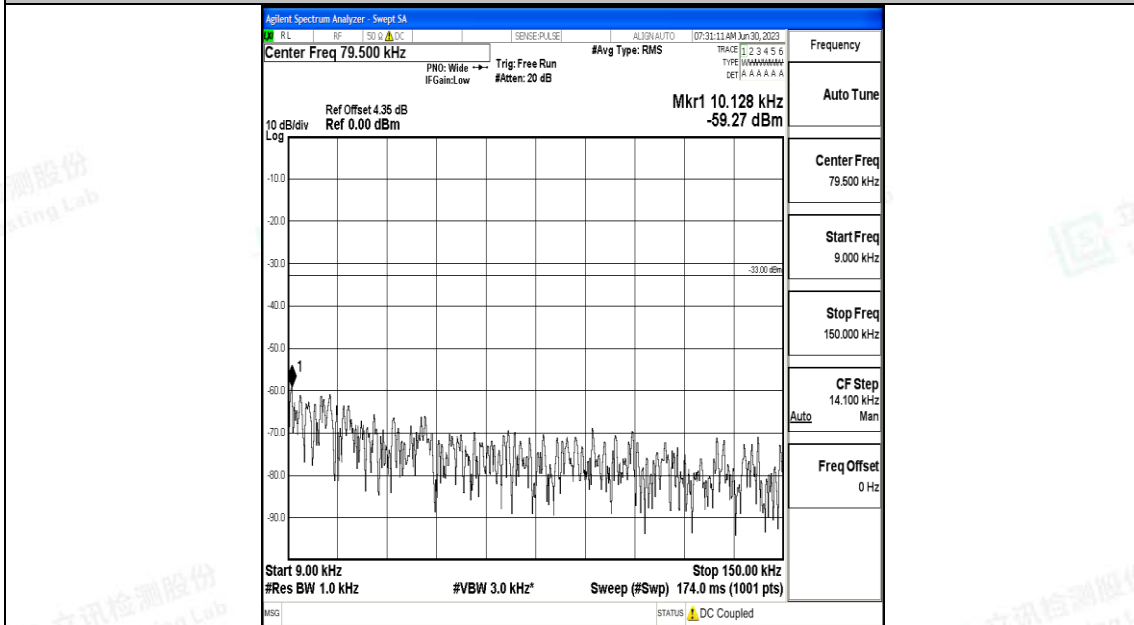

Band5\_1.4MHz\_QPSK\_20525\_1RB#0\_30~1000\_30~1000

Band5\_1.4MHz\_QPSK\_20525\_1RB#0\_1000~3000\_1000~3000

Band5\_1.4MHz\_QPSK\_20525\_1RB#0\_3000~10000\_3000~10000

Band5\_1.4MHz\_16QAM\_20525\_1RB#0\_0.009~0.15\_0.009~0.15