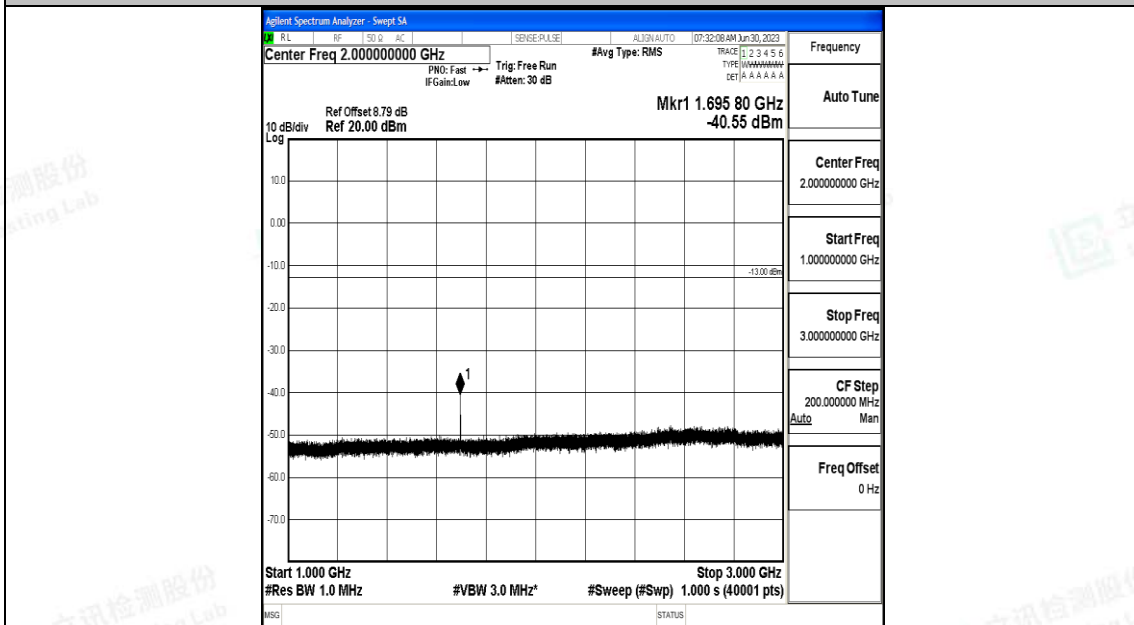

Band5\_1.4MHz\_QPSK\_20643\_1RB#0\_0.009~0.15\_0.009~0.15

Band5\_1.4MHz\_QPSK\_20643\_1RB#0\_0.15~30\_0.15~30

Band5\_1.4MHz\_QPSK\_20643\_1RB#0\_30~1000\_30~1000

Band5\_1.4MHz\_QPSK\_20643\_1RB#0\_1000~3000\_1000~3000