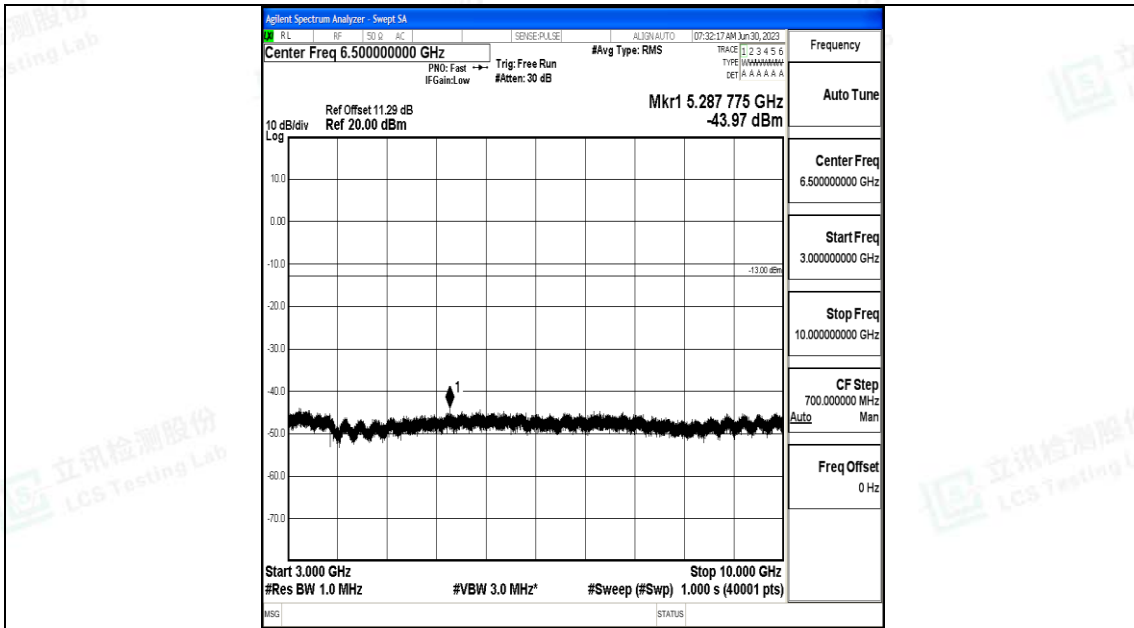

Band5\_1.4MHz\_QPSK\_20643\_1RB#0\_0.009~0.15\_0.009~0.15

Band5\_1.4MHz\_QPSK\_20643\_1RB#0\_0.15~30\_0.15~30

Band5\_1.4MHz\_QPSK\_20643\_1RB#0\_30~1000\_30~1000

Band5\_1.4MHz\_QPSK\_20643\_1RB#0\_1000~3000\_1000~3000