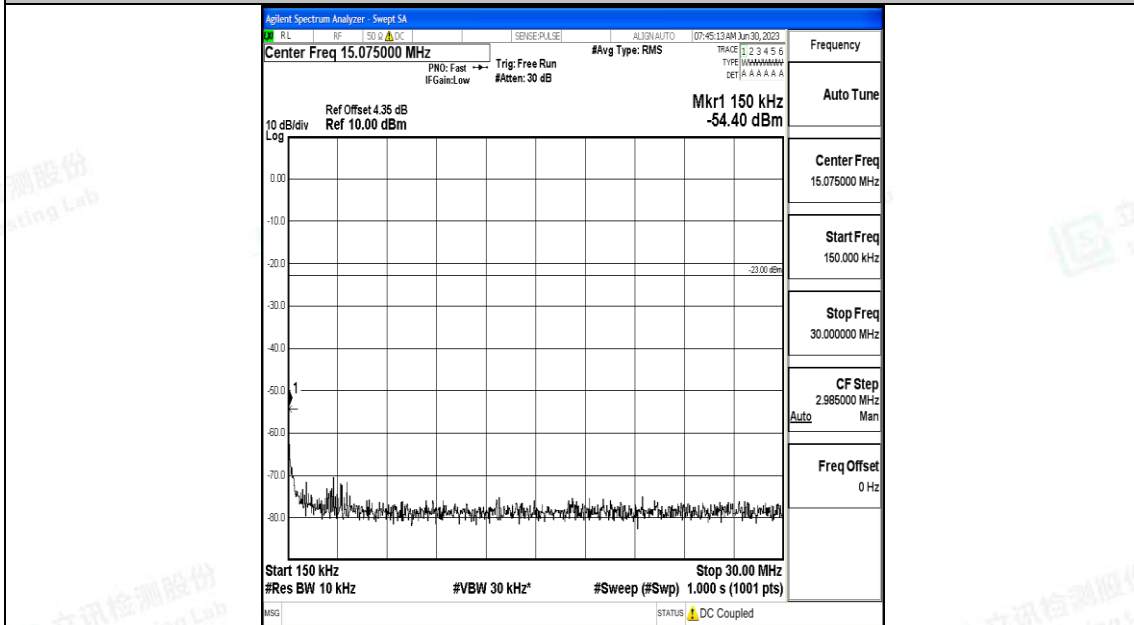

Band5_3MHz_QPSK_20525_1RB#0_0.15~30_0.15~30