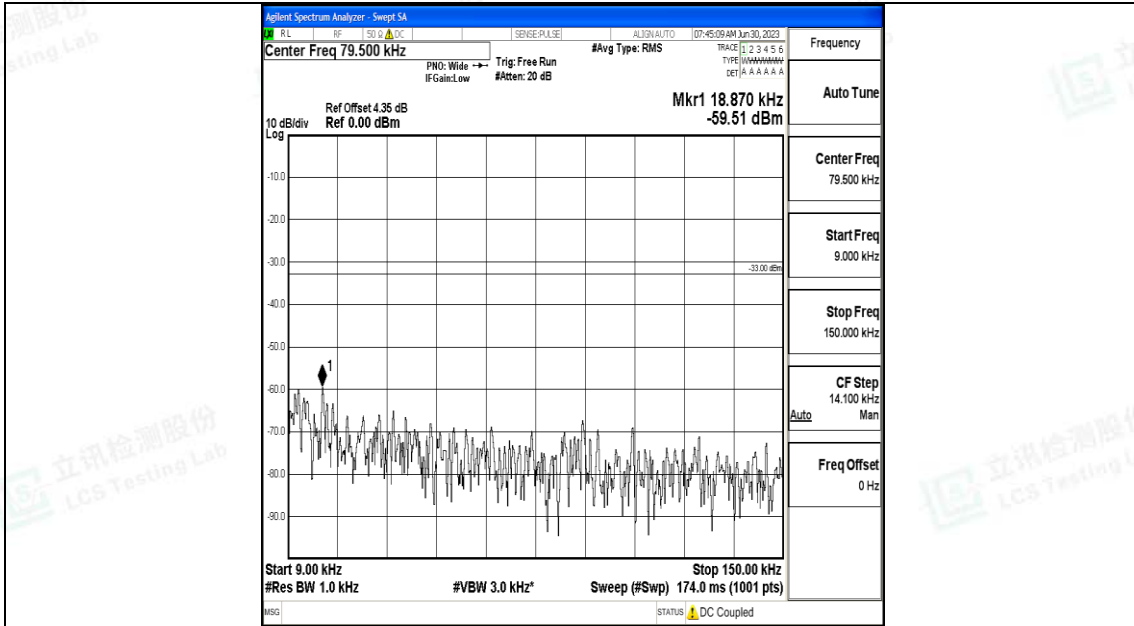

Band5\_3MHz\_16QAM\_20415\_1RB#0\_0.15~30\_0.15~30

Band5\_3MHz\_16QAM\_20415\_1RB#0\_30~1000\_30~1000

Band5\_3MHz\_16QAM\_20415\_1RB#0\_1000~3000\_1000~3000

Band5\_3MHz\_16QAM\_20415\_1RB#0\_3000~10000\_3000~10000