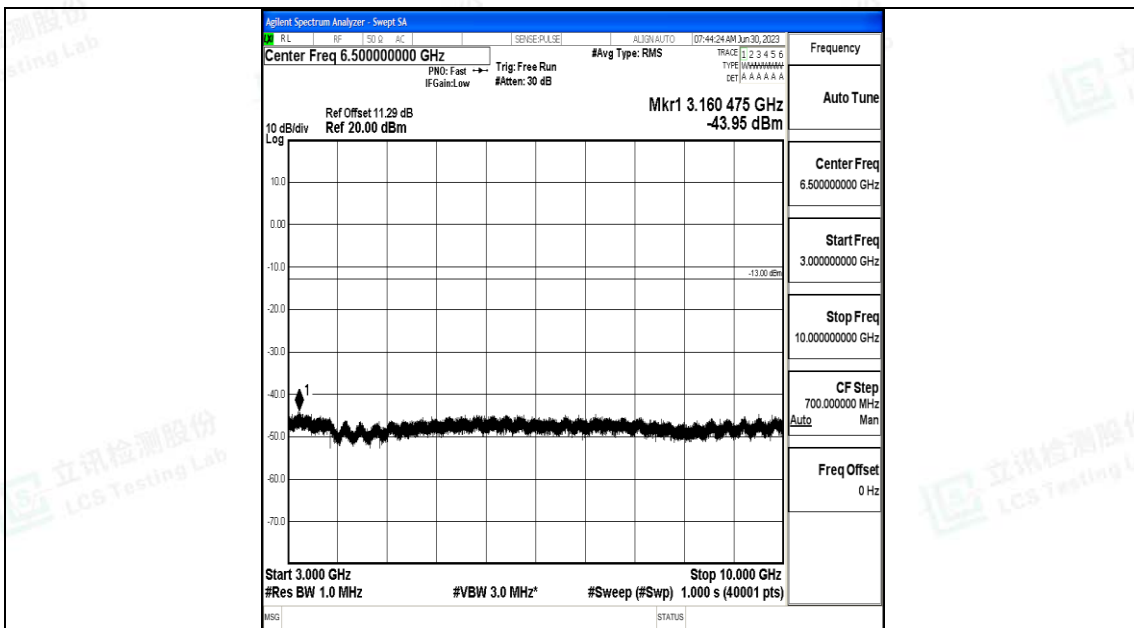

Band5_3MHz_QPSK_20415_1RB#0_3000~10000_3000~10000