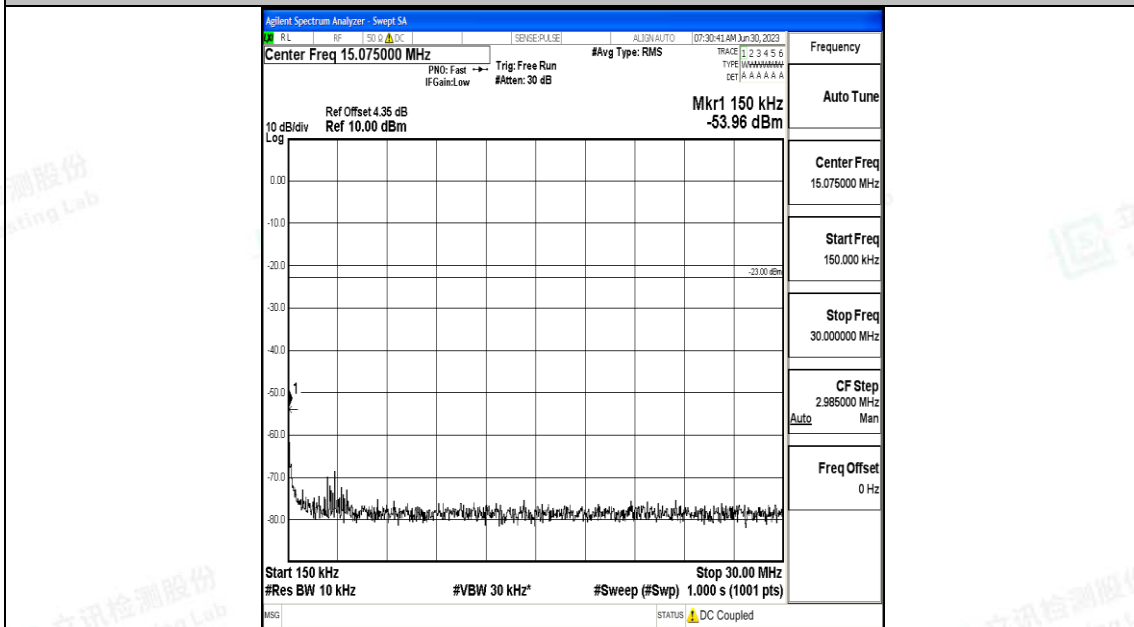

Band5\_1.4MHz\_16QAM\_20407\_1RB#0\_1000~3000\_1000~3000

Band5\_1.4MHz\_16QAM\_20407\_1RB#0\_3000~10000\_3000~10000

Band5\_1.4MHz\_QPSK\_20525\_1RB#0\_0.009~0.15\_0.009~0.15

Band5\_1.4MHz\_QPSK\_20525\_1RB#0\_0.15~30\_0.15~30