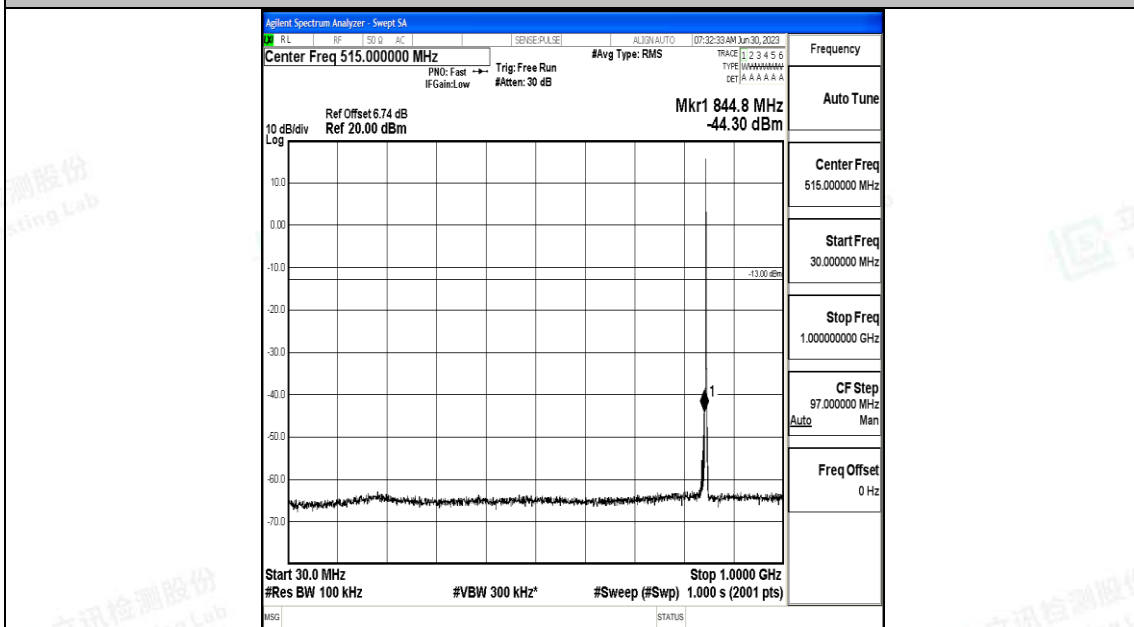

Band5\_1.4MHz\_QPSK\_20643\_1RB#0\_3000~10000\_3000~10000

Band5\_1.4MHz\_16QAM\_20643\_1RB#0\_0.009~0.15\_0.009~0.15

Band5\_1.4MHz\_16QAM\_20643\_1RB#0\_0.15~30\_0.15~30

Band5\_1.4MHz\_16QAM\_20643\_1RB#0\_30~1000\_30~1000