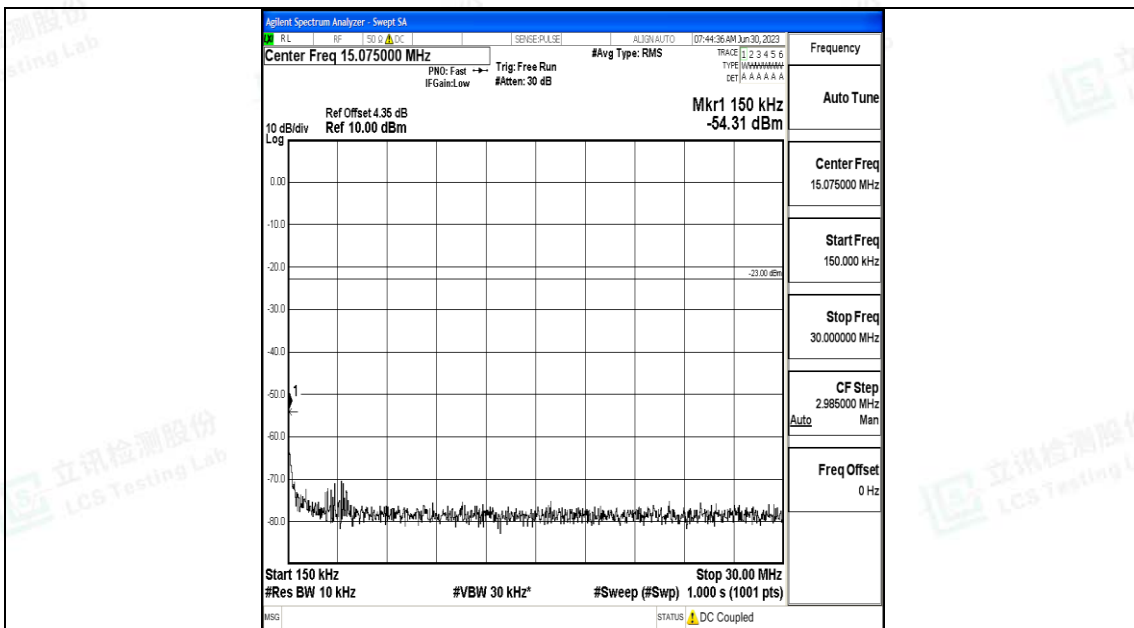

Band5\_3MHz\_QPSK\_20415\_1RB#0\_30~1000\_30~1000

Band5\_3MHz\_QPSK\_20415\_1RB#0\_1000~3000\_1000~3000

Band5\_3MHz\_QPSK\_20415\_1RB#0\_3000~10000\_3000~10000

Band5\_3MHz\_16QAM\_20415\_1RB#0\_0.009~0.15\_0.009~0.15