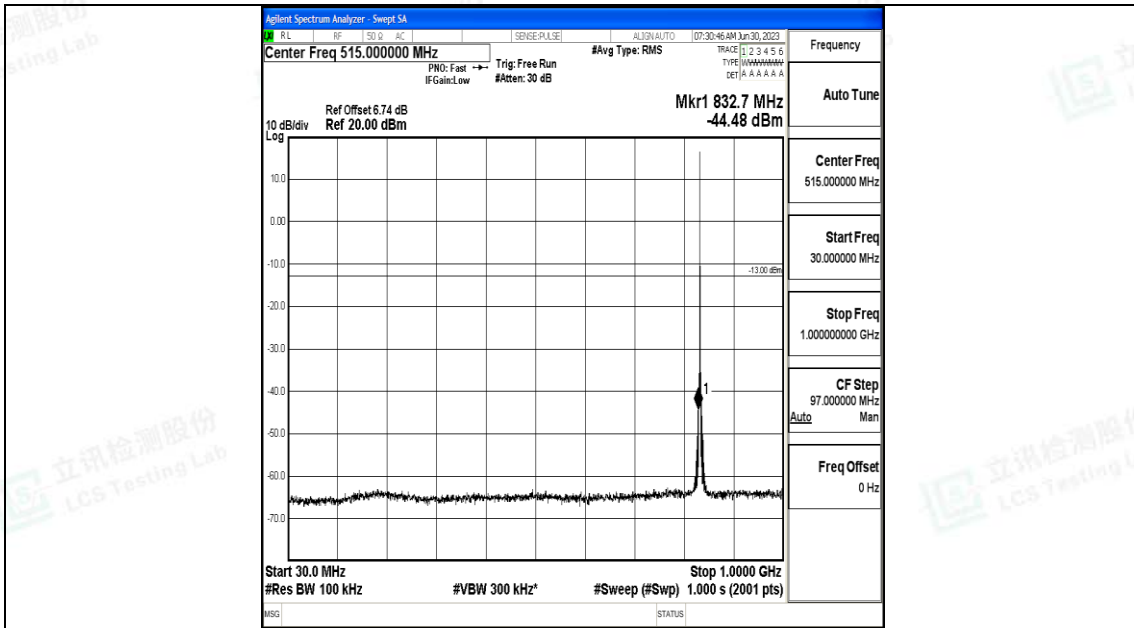

Band5\_1.4MHz\_16QAM\_20407\_1RB#0\_1000~3000\_1000~3000

Band5\_1.4MHz\_16QAM\_20407\_1RB#0\_3000~10000\_3000~10000

Band5\_1.4MHz\_QPSK\_20525\_1RB#0\_0.009~0.15\_0.009~0.15

Band5\_1.4MHz\_QPSK\_20525\_1RB#0\_0.15~30\_0.15~30