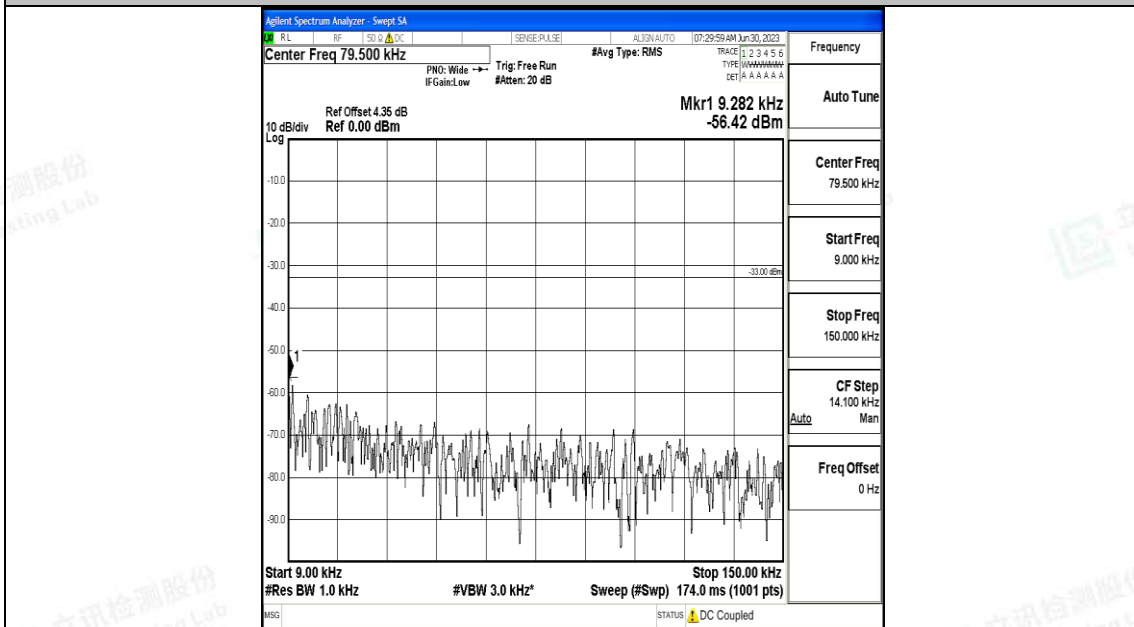

Band5_1.4MHz_16QAM_20407_1RB#0_0.009~0.15_0.009~0.15