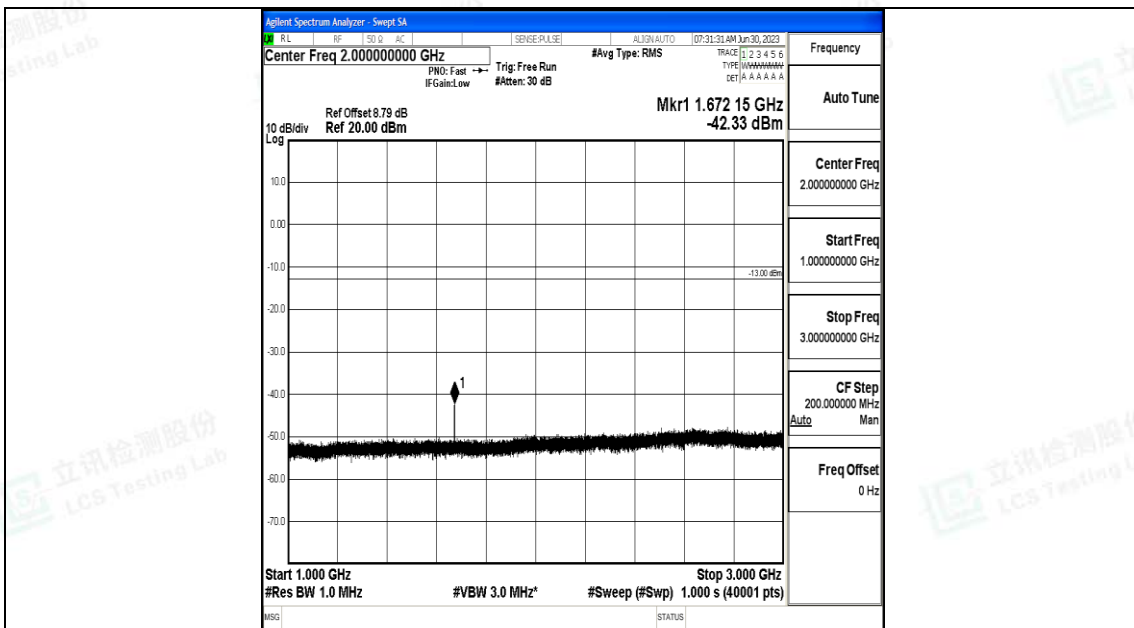

Band5_1.4MHz_16QAM_20525_1RB#0_1000~3000_1000~3000