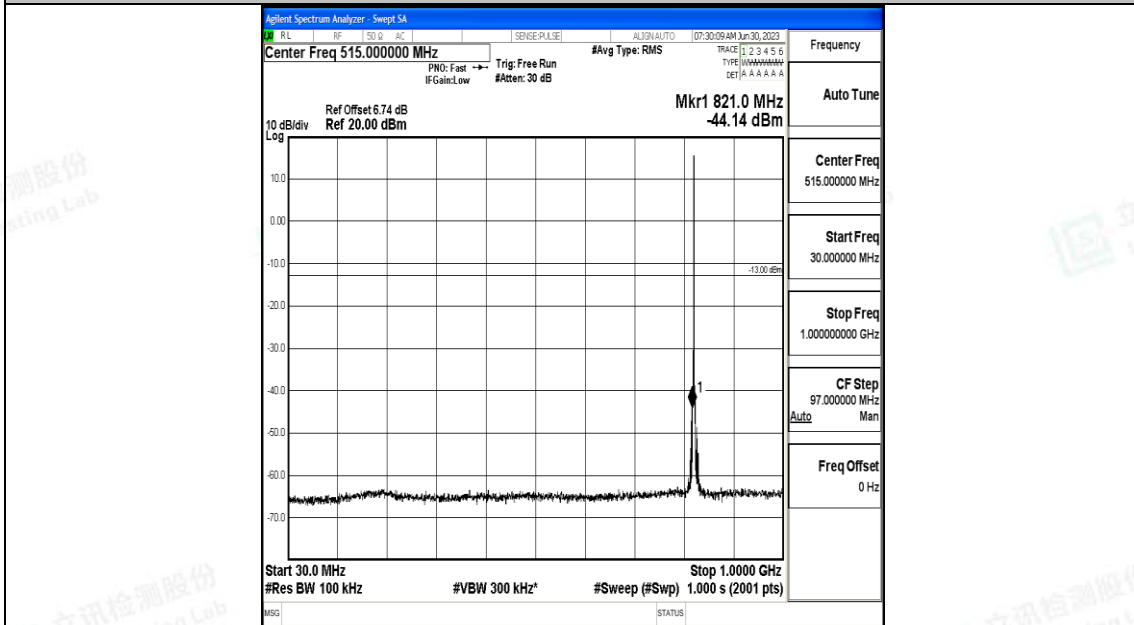

Band5\_1.4MHz\_QPSK\_20407\_1RB#0\_3000~10000\_3000~10000

Band5\_1.4MHz\_16QAM\_20407\_1RB#0\_0.009~0.15\_0.009~0.15

Band5\_1.4MHz\_16QAM\_20407\_1RB#0\_0.15~30\_0.15~30

Band5\_1.4MHz\_16QAM\_20407\_1RB#0\_30~1000\_30~1000