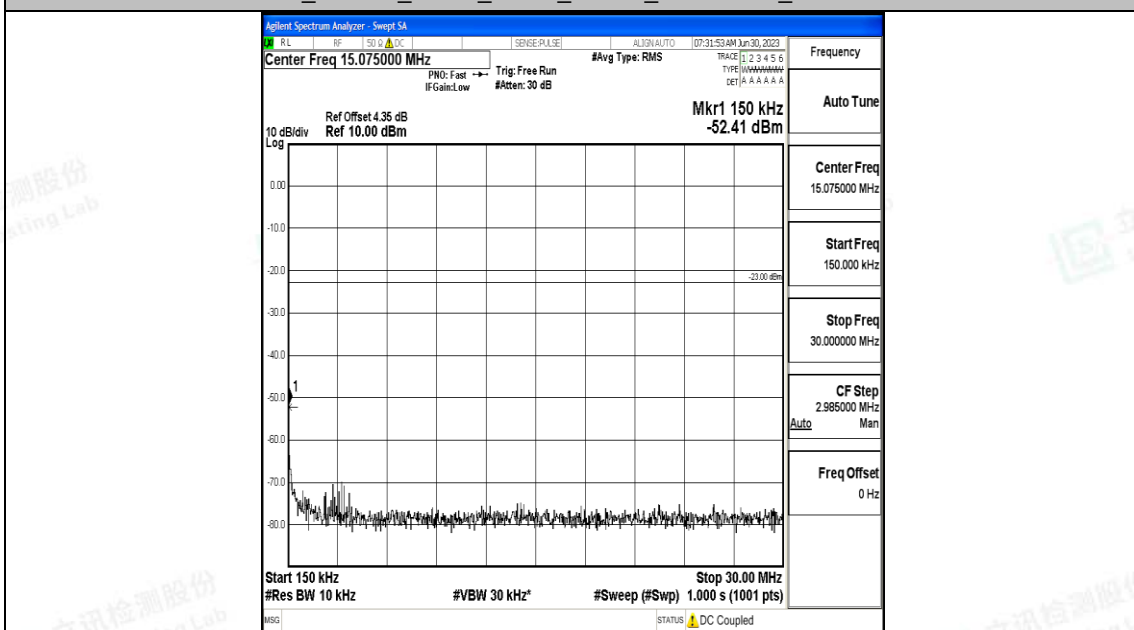

Band5_1.4MHz_QPSK_20643_1RB#0_0.15~30_0.15~30