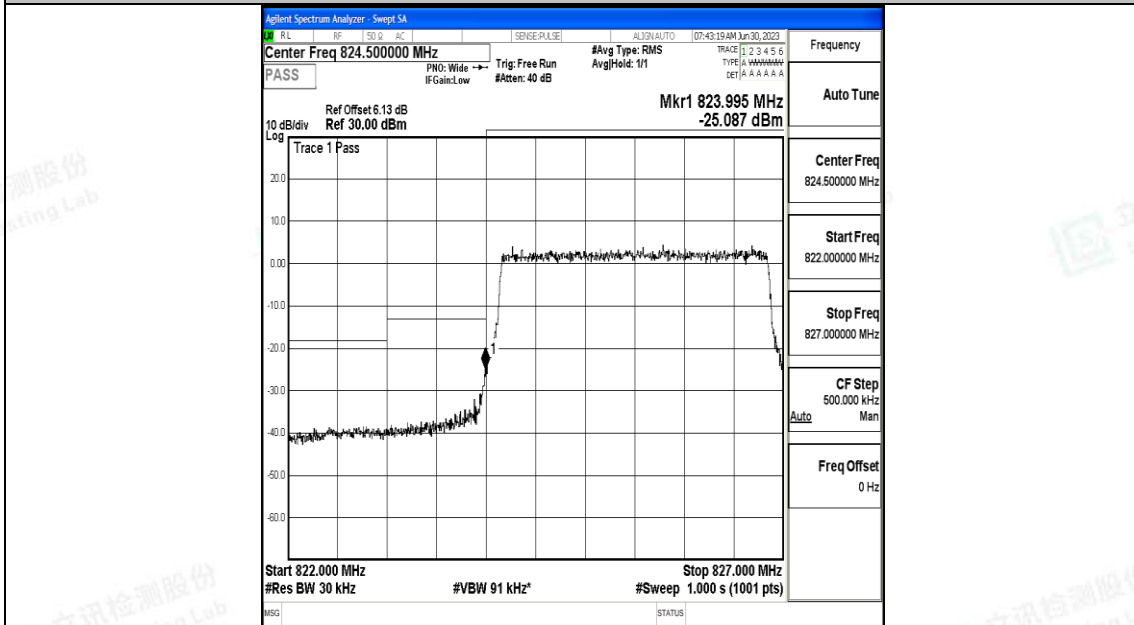

Band5_3MHz_QPSK_20415_15RB#0