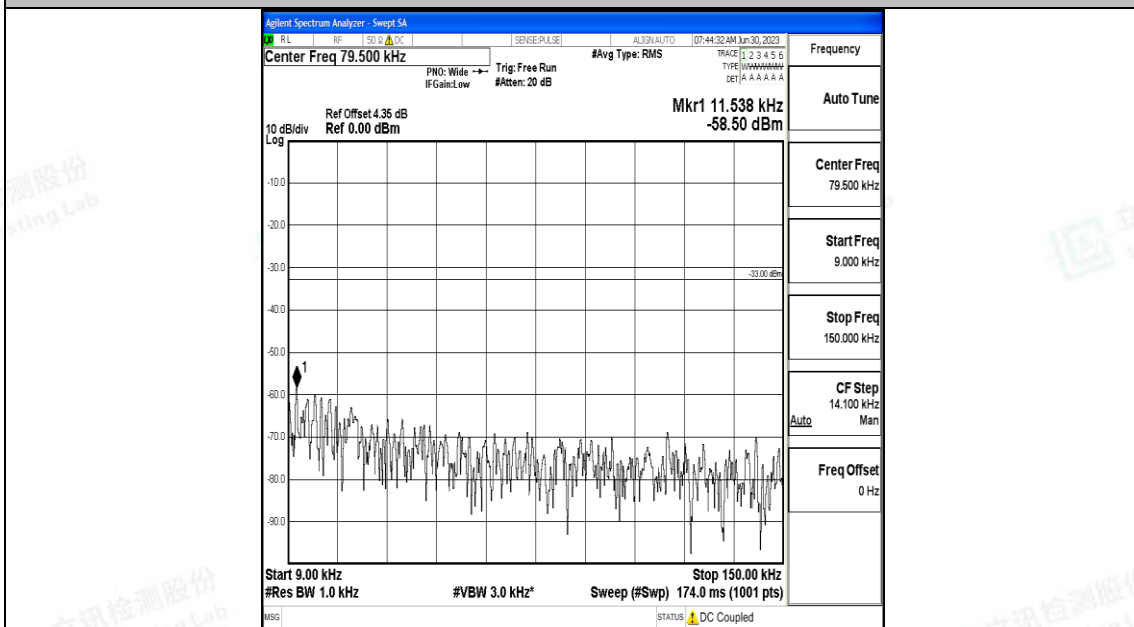

Band5\_3MHz\_QPSK\_20415\_1RB#0\_30~1000\_30~1000

Band5\_3MHz\_QPSK\_20415\_1RB#0\_1000~3000\_1000~3000

Band5\_3MHz\_QPSK\_20415\_1RB#0\_3000~10000\_3000~10000

Band5\_3MHz\_16QAM\_20415\_1RB#0\_0.009~0.15\_0.009~0.15