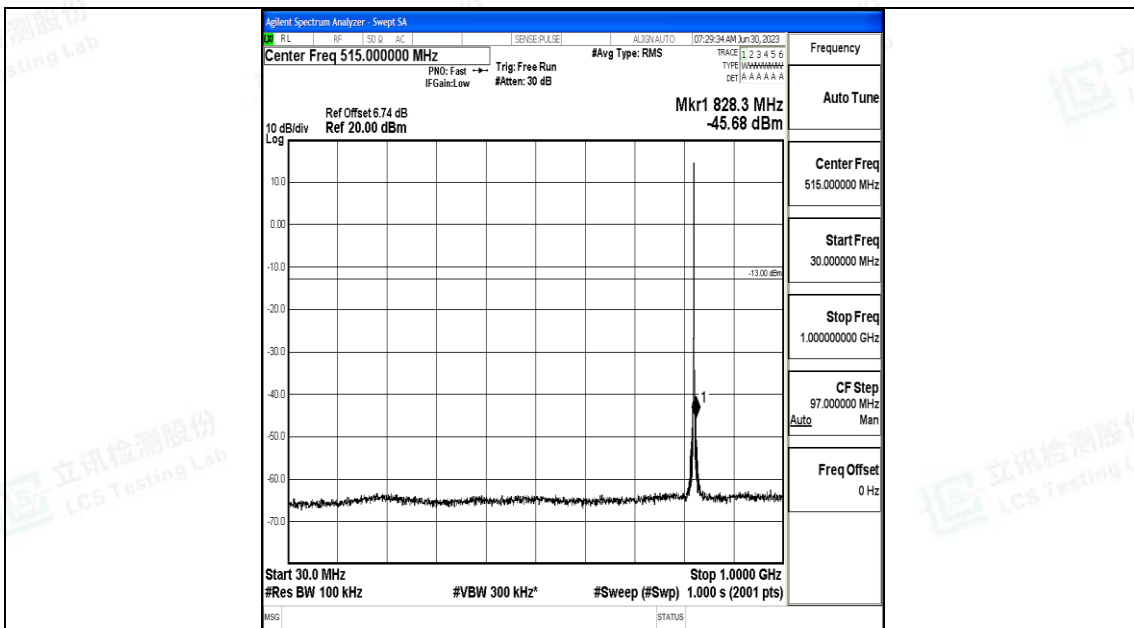

### Test Graphs

Band5\_1.4MHz\_QPSK\_20407\_1RB#0\_0.009~0.15\_0.009~0.15

Band5\_1.4MHz\_QPSK\_20407\_1RB#0\_0.15~30\_0.15~30

Band5\_1.4MHz\_QPSK\_20407\_1RB#0\_30~1000\_30~1000

Band5\_1.4MHz\_QPSK\_20407\_1RB#0\_1000~3000\_1000~3000