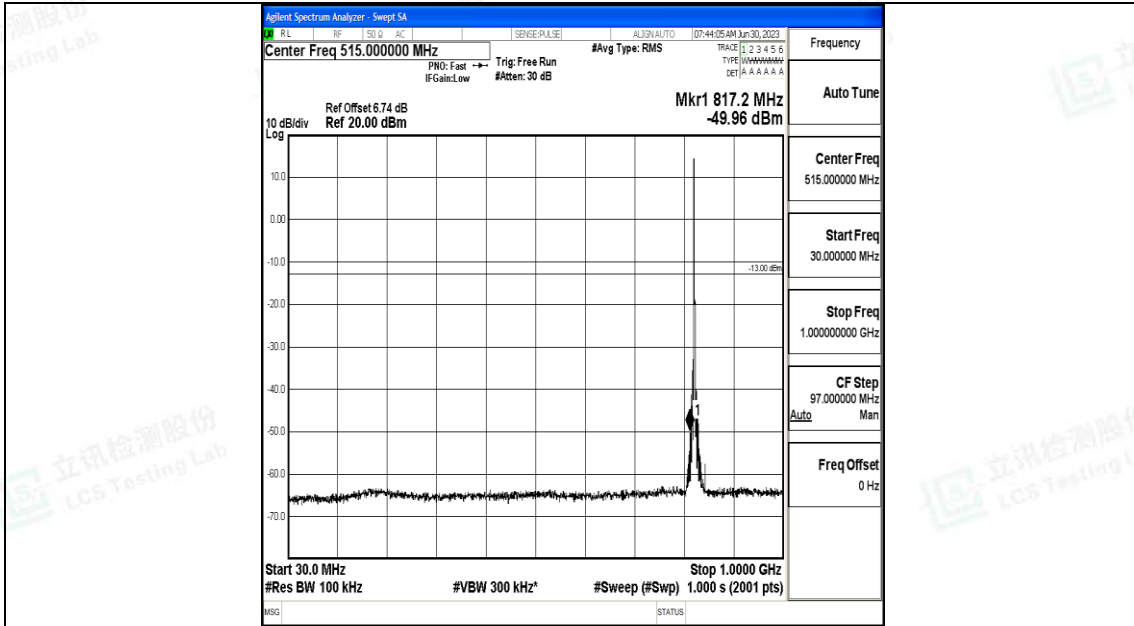

Band5\_1.4MHz\_16QAM\_20643\_1RB#0\_1000~3000\_1000~3000

Band5\_1.4MHz\_16QAM\_20643\_1RB#0\_3000~10000\_3000~10000

Band5\_3MHz\_QPSK\_20415\_1RB#0\_0.009~0.15\_0.009~0.15

Band5\_3MHz\_QPSK\_20415\_1RB#0\_0.15~30\_0.15~30