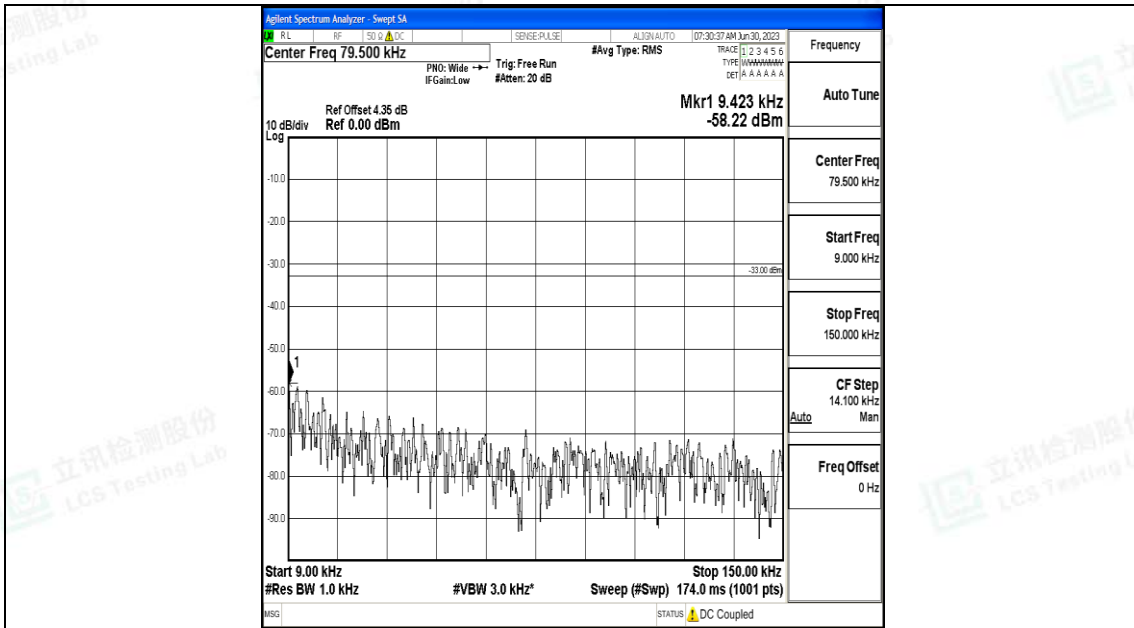

Band5_1.4MHz_QPSK_20525_1RB#0_0.009~0.15_0.009~0.15