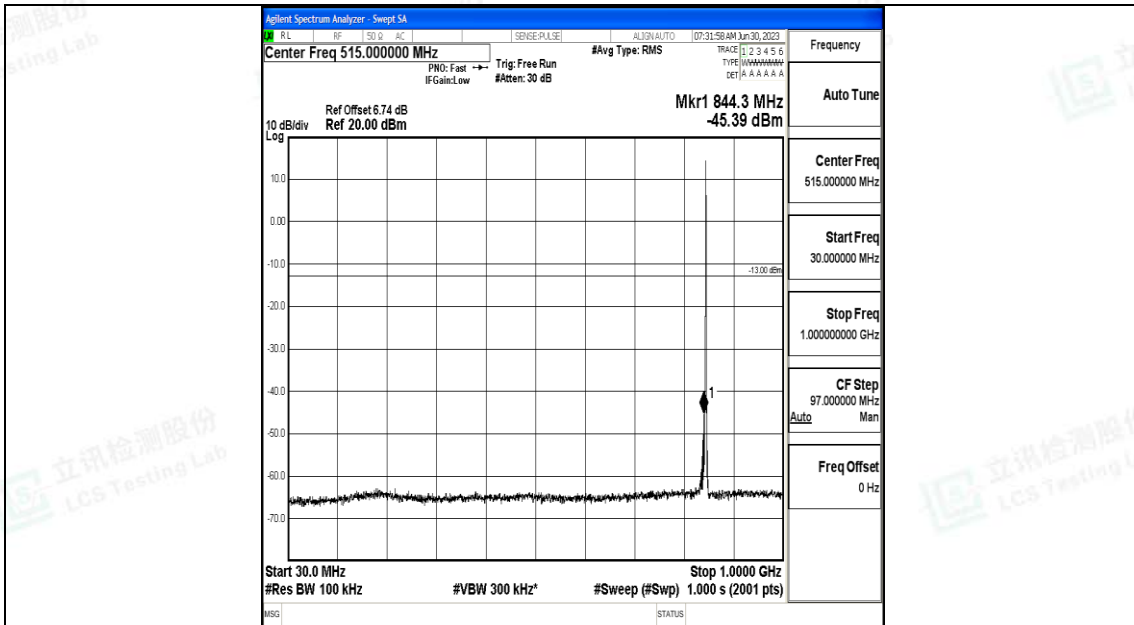

Band5_1.4MHz_QPSK_20643_1RB#0_30~1000_30~1000