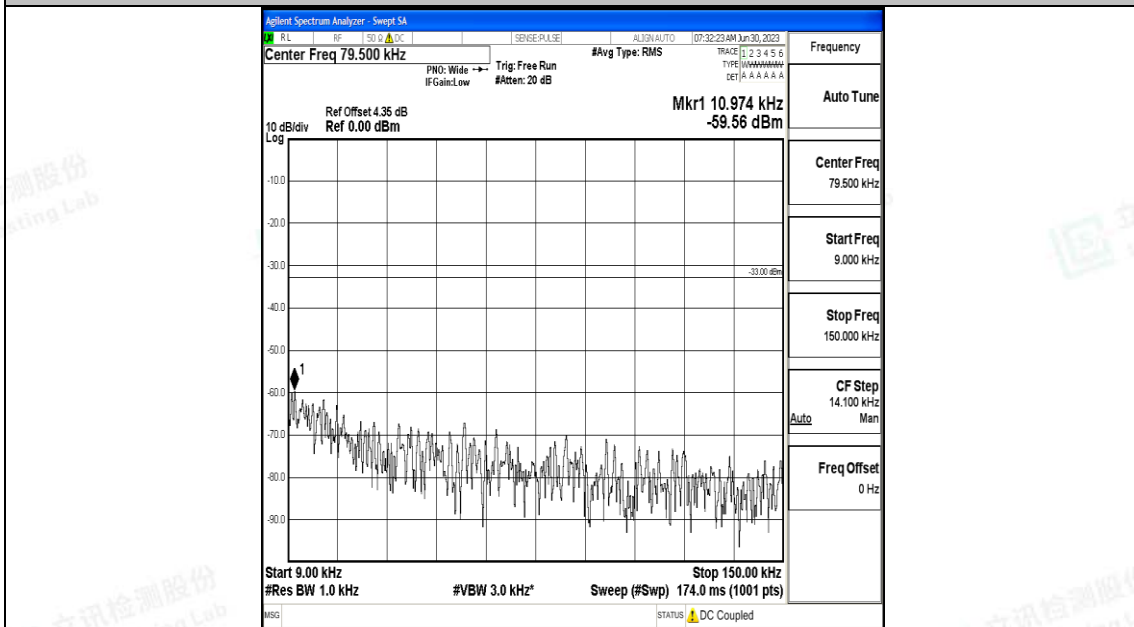

Band5_1.4MHz_16QAM_20643_1RB#0_0.009~0.15_0.009~0.15