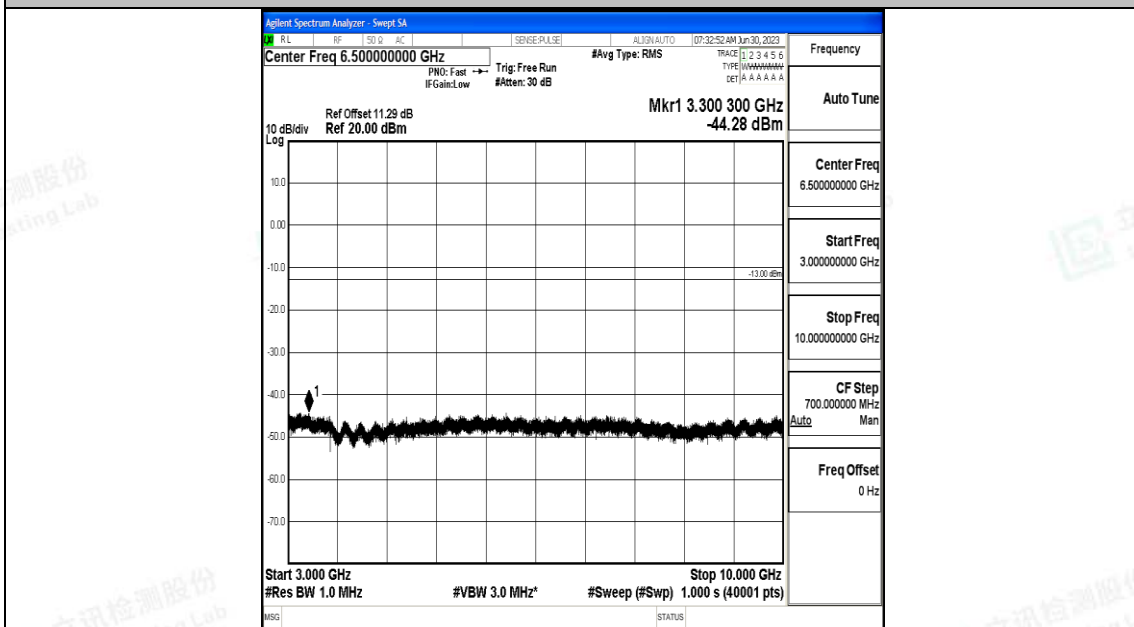

Band5_1.4MHz_16QAM_20643_1RB#0_3000~10000_3000~10000