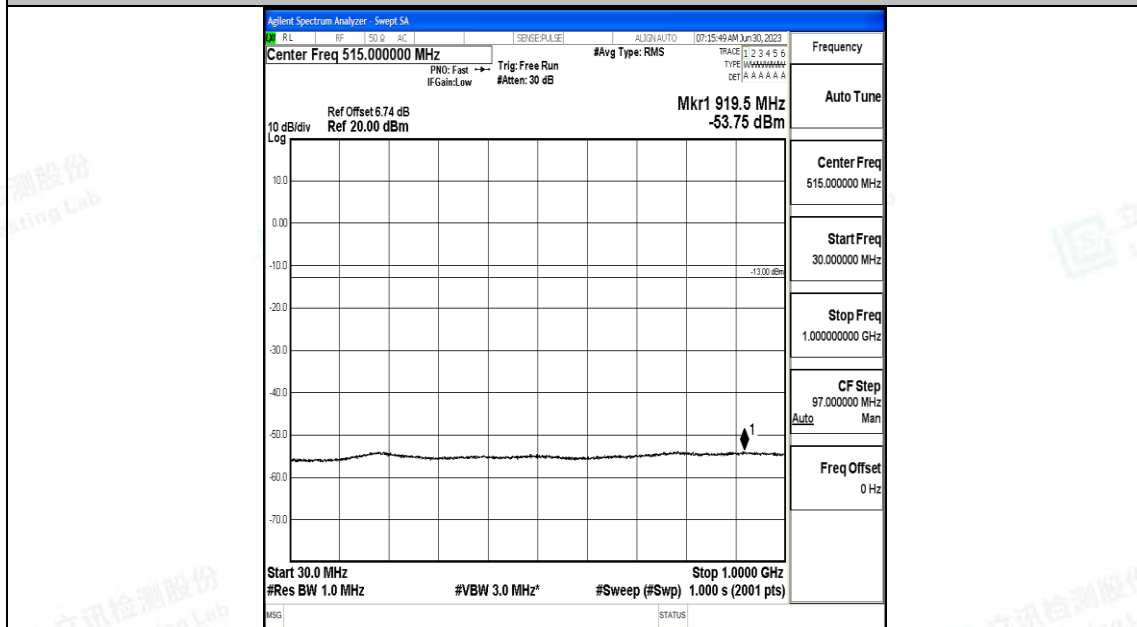

Band4_20MHz_QPSK_20050_1RB#0_30~1000_30~1000

Band4_20MHz_QPSK_20050_1RB#0_1000~3000_1000~3000

Band4_20MHz_QPSK_20050_1RB#0_3000~20000_3000~20000

Band4_20MHz_16QAM_20050_1RB#0_0.009~0.15_0.009~0.15

Band4_20MHz_16QAM_20050_1RB#0_0.15~30_0.15~30