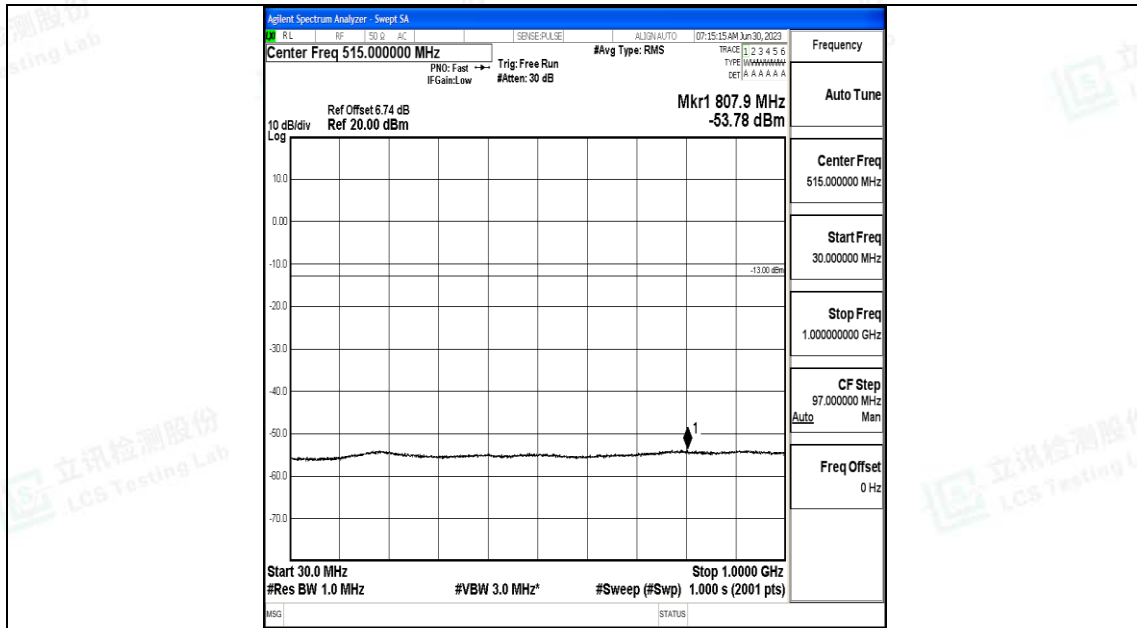

Band4_15MHz_16QAM_20325_1RB#0_30~1000_30~1000

Band4_15MHz_16QAM_20325_1RB#0_1000~3000_1000~3000

Band4_15MHz_16QAM_20325_1RB#0_3000~20000_3000~20000

Band4_20MHz_QPSK_20050_1RB#0_0.009~0.15_0.009~0.15

Band4_20MHz_QPSK_20050_1RB#0_0.15~30_0.15~30