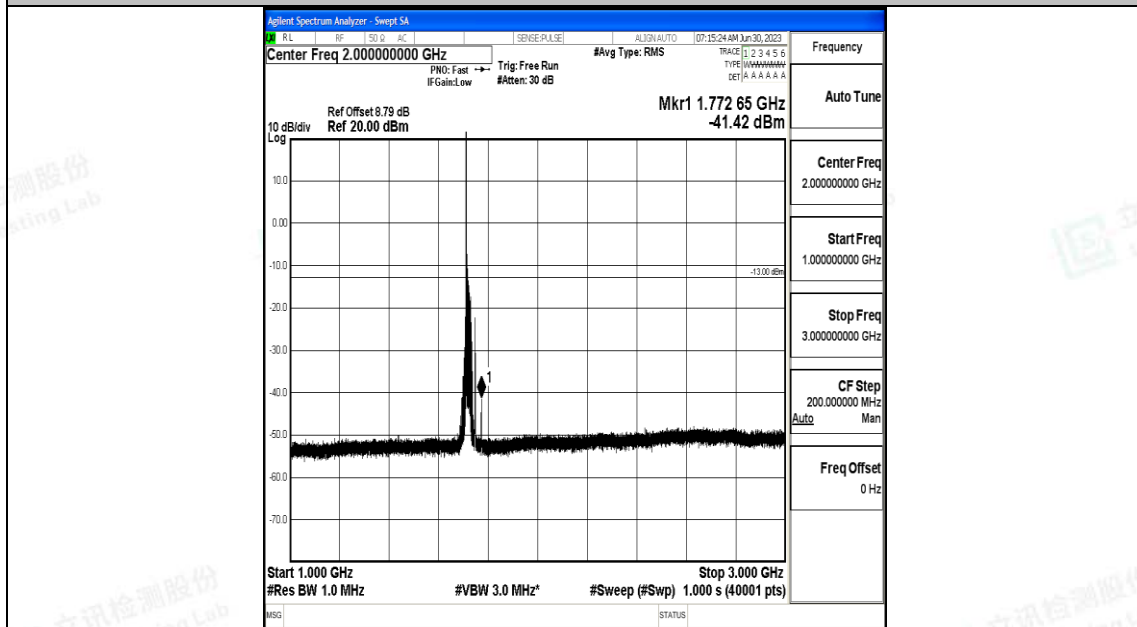

Band4_20MHz_QPSK_20050_1RB#0_30~1000_30~1000

Band4_20MHz_QPSK_20050_1RB#0_1000~3000_1000~3000