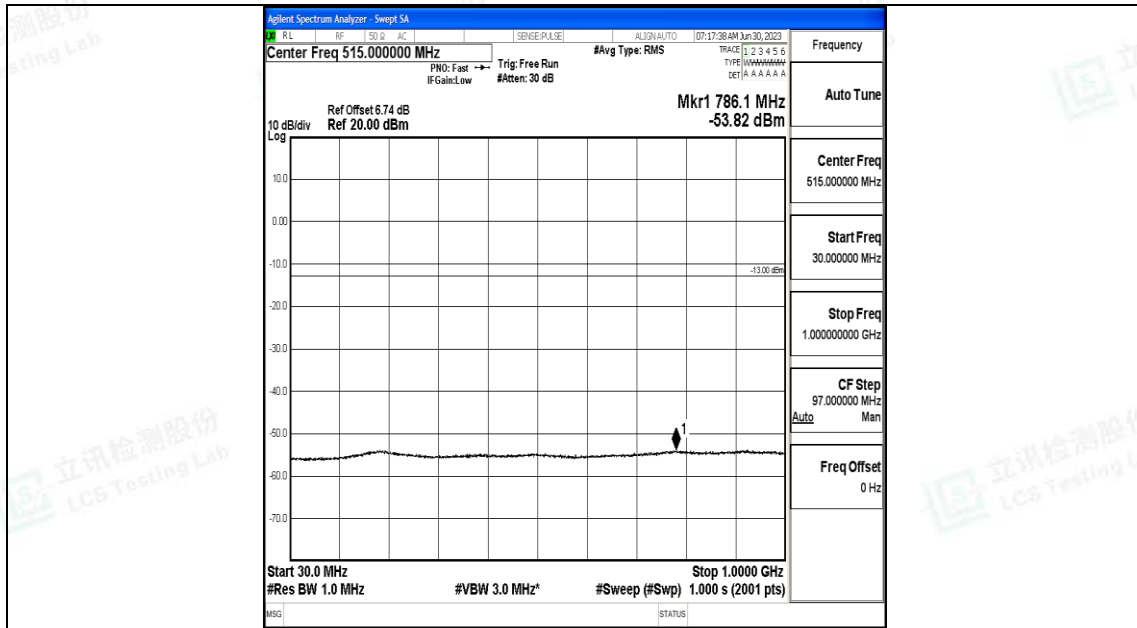

Band4_20MHz_16QAM_20175_1RB#0_30~1000_30~1000

Band4_20MHz_16QAM_20175_1RB#0_1000~3000_1000~3000

Band4_20MHz_16QAM_20175_1RB#0_3000~20000_3000~20000

Band4_20MHz_QPSK_20300_1RB#0_0.009~0.15_0.009~0.15

Band4_20MHz_QPSK_20300_1RB#0_0.15~30_0.15~30