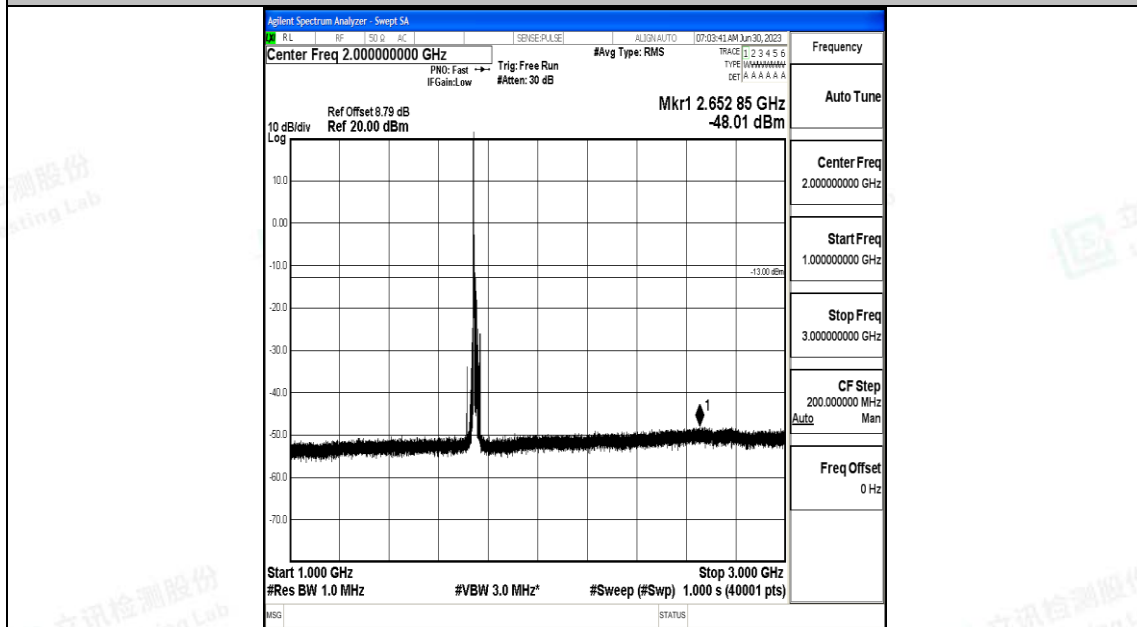

Band4_15MHz_QPSK_20325_1RB#0_30~1000_30~1000

Band4_15MHz_QPSK_20325_1RB#0_1000~3000_1000~3000