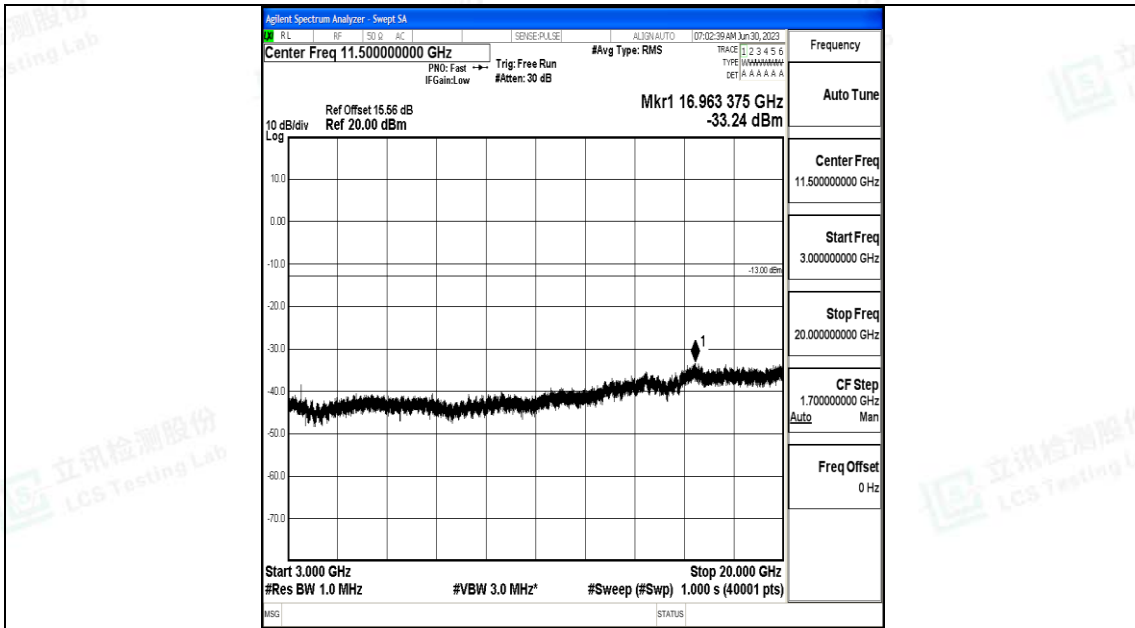

Band4_15MHz_QPSK_20175_1RB#0_1000~3000_1000~3000

Band4_15MHz_QPSK_20175_1RB#0_3000~20000_3000~20000