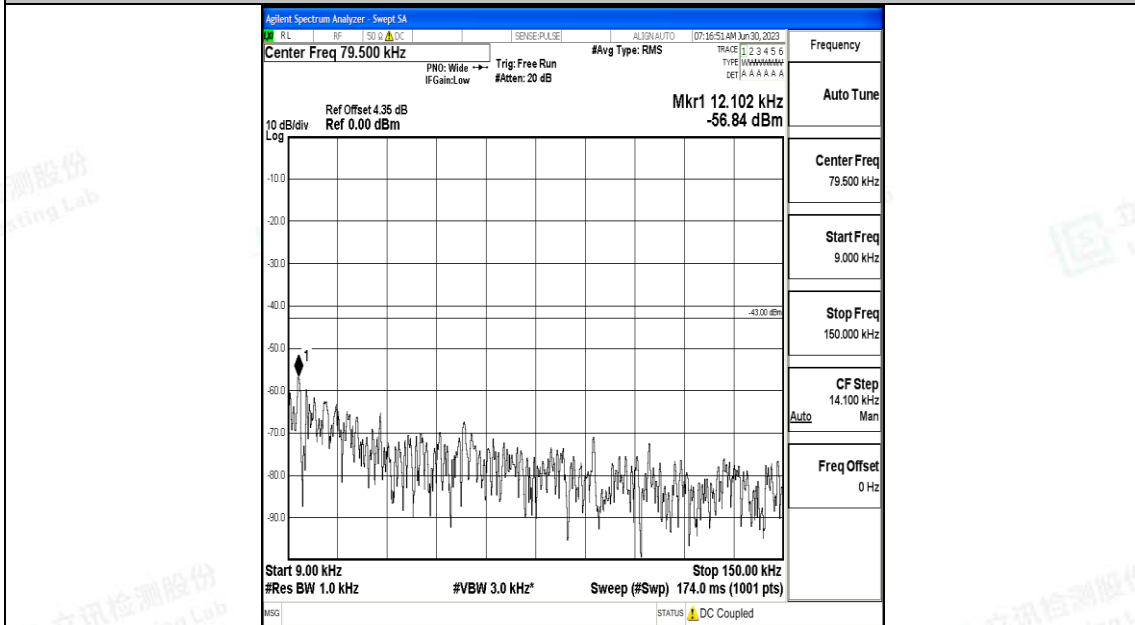

Band4_20MHz_QPSK_20175_1RB#0_30~1000_30~1000

Band4_20MHz_QPSK_20175_1RB#0_1000~3000_1000~3000

Band4_20MHz_QPSK_20175_1RB#0_3000~20000_3000~20000

Band4_20MHz_16QAM_20175_1RB#0_0.009~0.15_0.009~0.15

Band4_20MHz_16QAM_20175_1RB#0_0.15~30_0.15~30