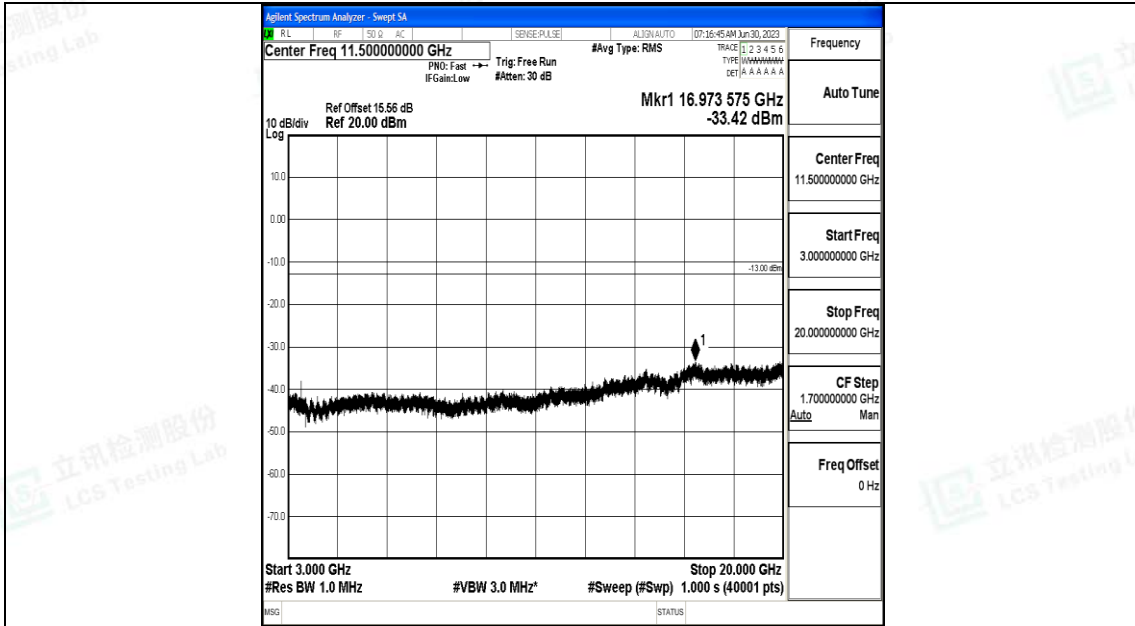

Band4_20MHz_QPSK_20175_1RB#0_1000~3000_1000~3000

Band4_20MHz_QPSK_20175_1RB#0_3000~20000_3000~20000