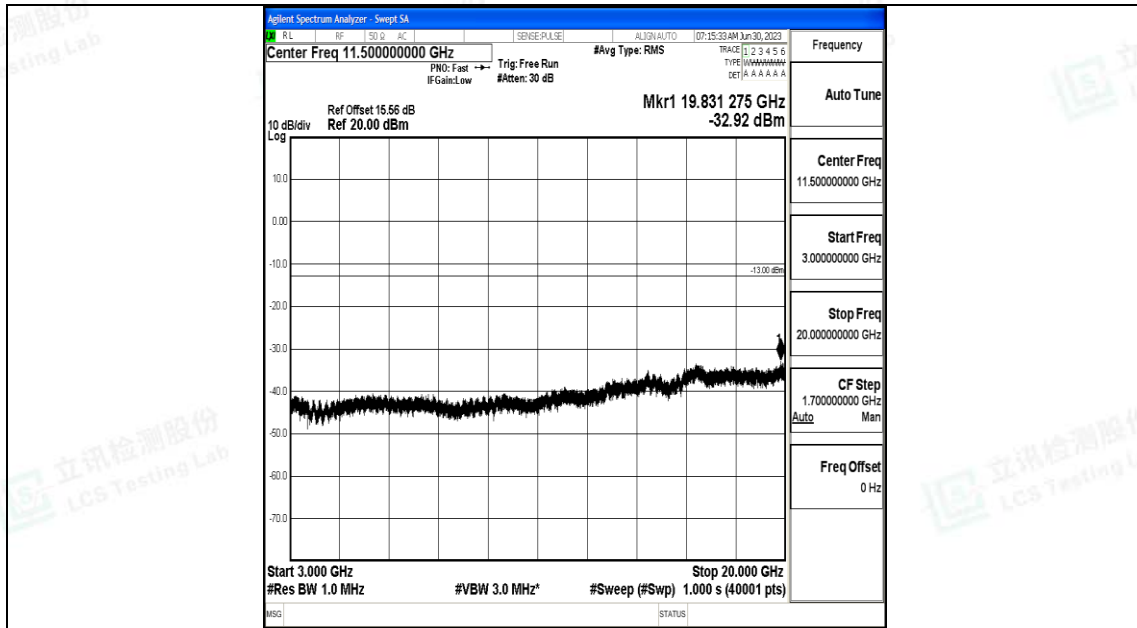

Band4_20MHz_QPSK_20050_1RB#0_1000~3000_1000~3000

Band4_20MHz_QPSK_20050_1RB#0_3000~20000_3000~20000