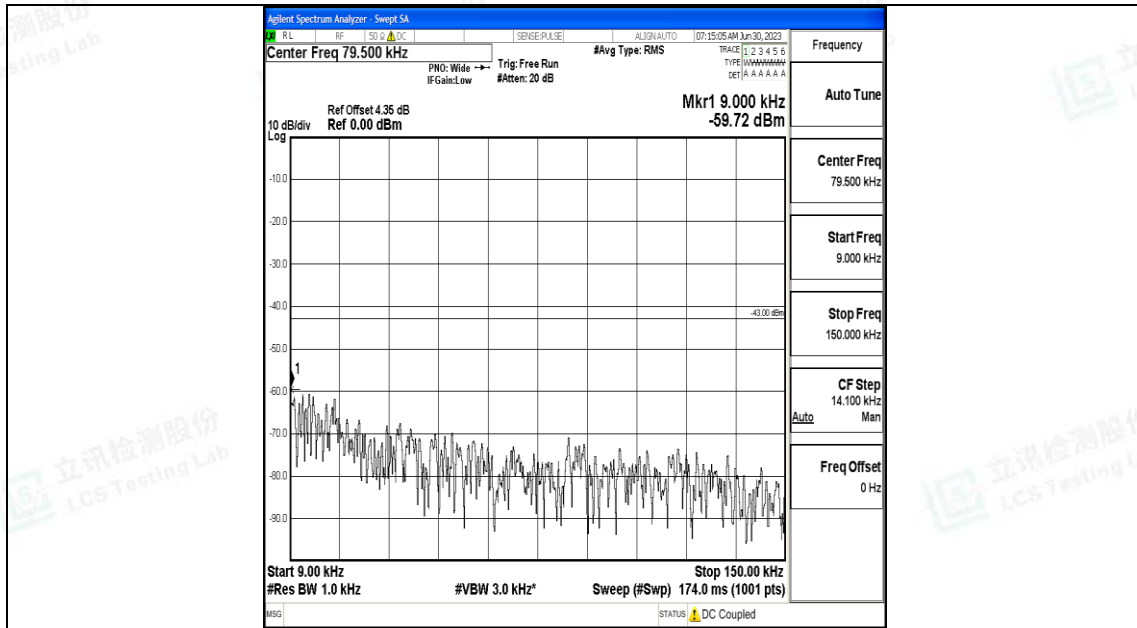

Band4_15MHz_16QAM_20325_1RB#0_30~1000_30~1000

Band4_15MHz_16QAM_20325_1RB#0_1000~3000_1000~3000

Band4_15MHz_16QAM_20325_1RB#0_3000~20000_3000~20000

Band4_20MHz_QPSK_20050_1RB#0_0.009~0.15_0.009~0.15

Band4_20MHz_QPSK_20050_1RB#0_0.15~30_0.15~30