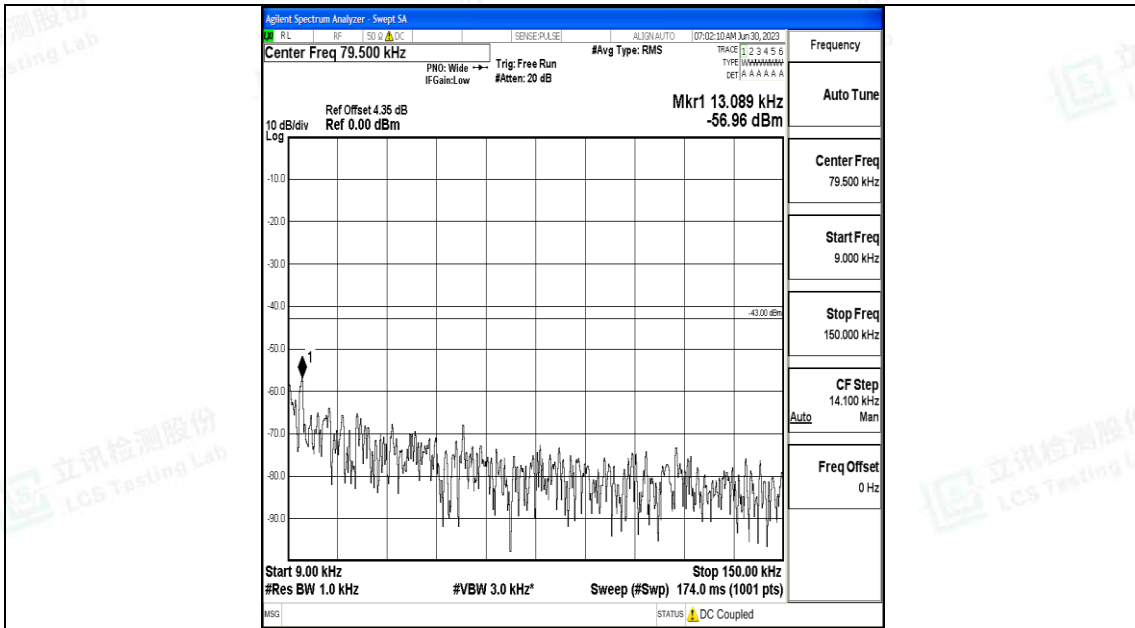

Band4_15MHz_16QAM_2025_1RB#0_30~1000_30~1000

Band4_15MHz_16QAM_2025_1RB#0_1000~3000_1000~3000

Band4_15MHz_16QAM_2025_1RB#0_3000~20000_3000~20000

Band4_15MHz_QPSK_20175_1RB#0_0.009~0.15_0.009~0.15

Band4_15MHz_QPSK_20175_1RB#0_0.15~30_0.15~30