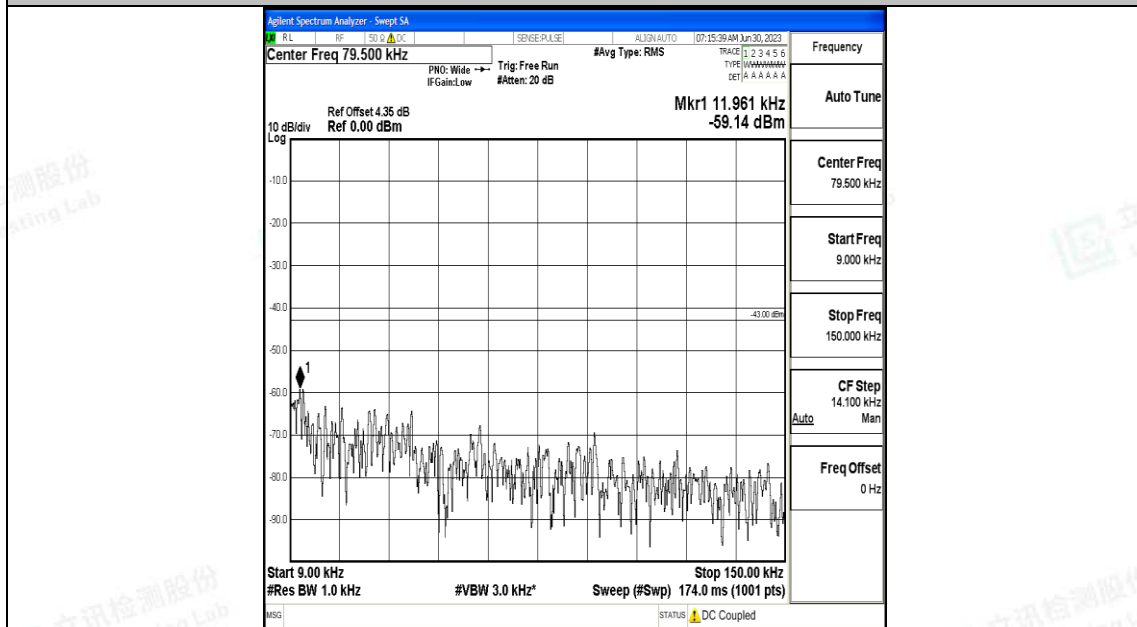

Band4_20MHz_QPSK_20050_1RB#0_30~1000_30~1000

Band4_20MHz_QPSK_20050_1RB#0_1000~3000_1000~3000

Band4_20MHz_QPSK_20050_1RB#0_3000~20000_3000~20000

Band4_20MHz_16QAM_20050_1RB#0_0.009~0.15_0.009~0.15

Band4_20MHz_16QAM_20050_1RB#0_0.15~30_0.15~30