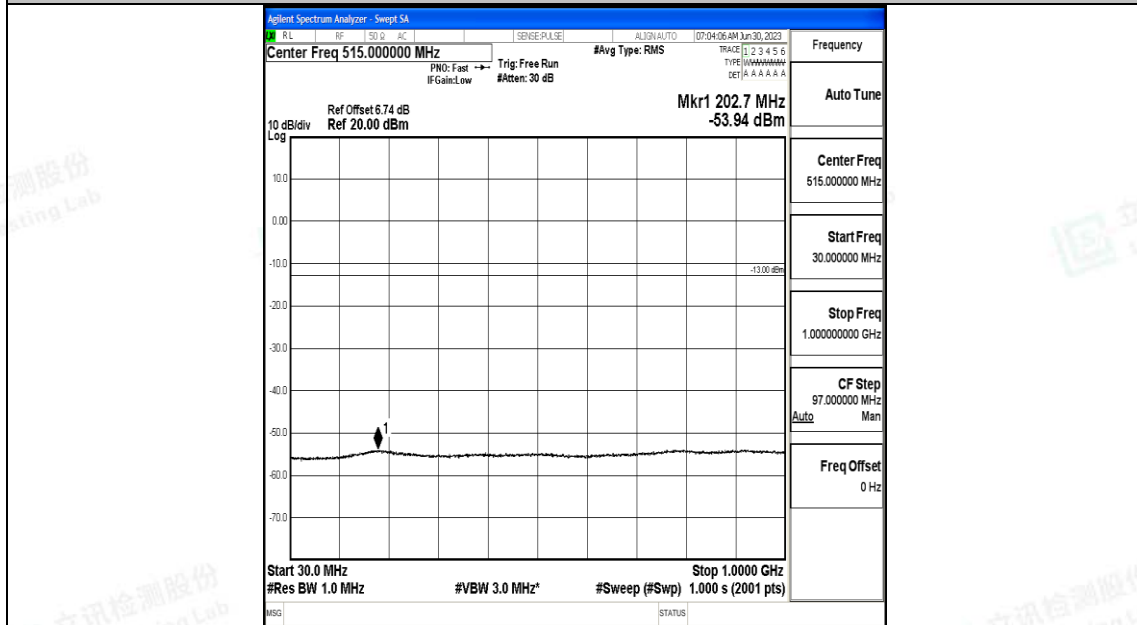

Band4_15MHz_QPSK_20325_1RB#0_30~1000_30~1000

Band4_15MHz_QPSK_20325_1RB#0_1000~3000_1000~3000

Band4_15MHz_QPSK_20325_1RB#0_3000~20000_3000~20000

Band4_15MHz_16QAM_20325_1RB#0_0.009~0.15_0.009~0.15

Band4_15MHz_16QAM_20325_1RB#0_0.15~30_0.15~30