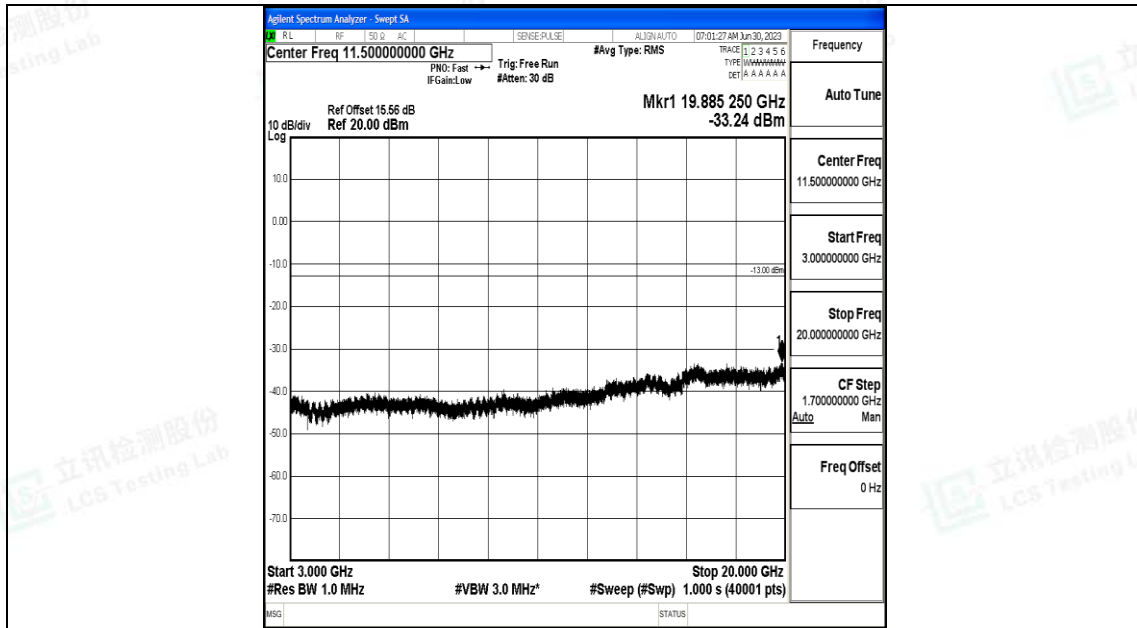

Band4_15MHz_QPSK_2025_1RB#0_0.009~0.15_0.009~0.15

Band4_15MHz_QPSK_2025_1RB#0_0.15~30_0.15~30

Band4_15MHz_QPSK_20025_1RB#0_30~1000_30~1000

Band4_15MHz_QPSK_20025_1RB#0_1000~3000_1000~3000

Band4_15MHz_16QAM_2025_1RB#0_0.15~30_0.15~30