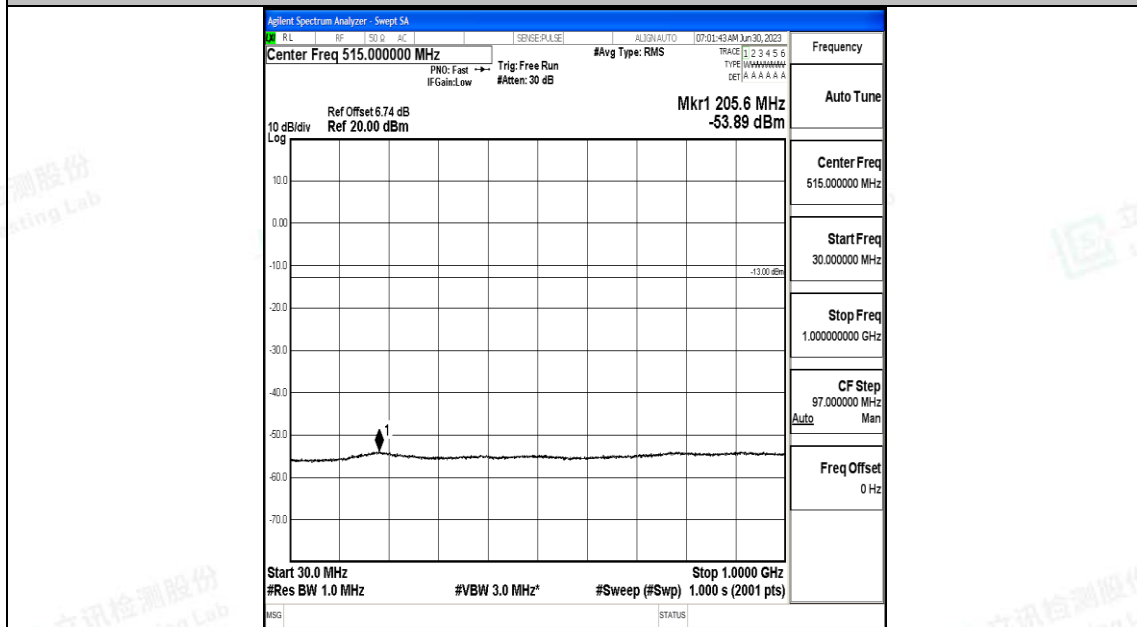

Band4_15MHz_QPSK_2025_1RB#0_0.009~0.15_0.009~0.15

Band4_15MHz_QPSK_2025_1RB#0_0.15~30_0.15~30

Band4_15MHz_QPSK_20025_1RB#0_30~1000_30~1000

Band4_15MHz_QPSK_20025_1RB#0_1000~3000_1000~3000

Band4_15MHz_16QAM_2025_1RB#0_0.15~30_0.15~30