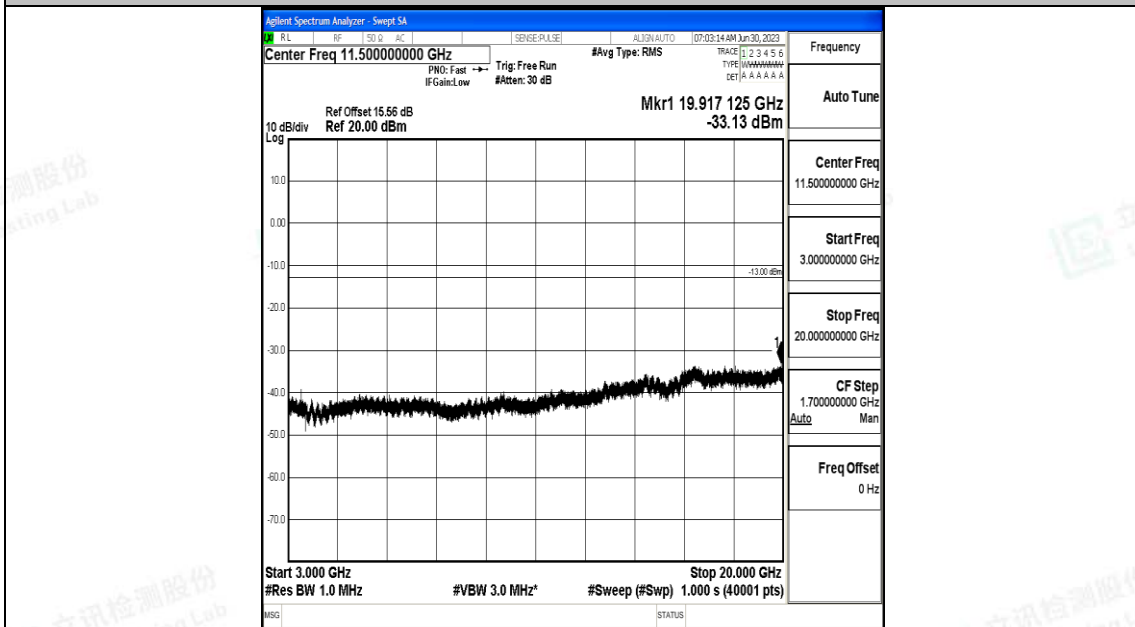

Band4_15MHz_16QAM_20175_1RB#0_1000~3000_1000~3000

Band4_15MHz_16QAM_20175_1RB#0_3000~20000_3000~20000