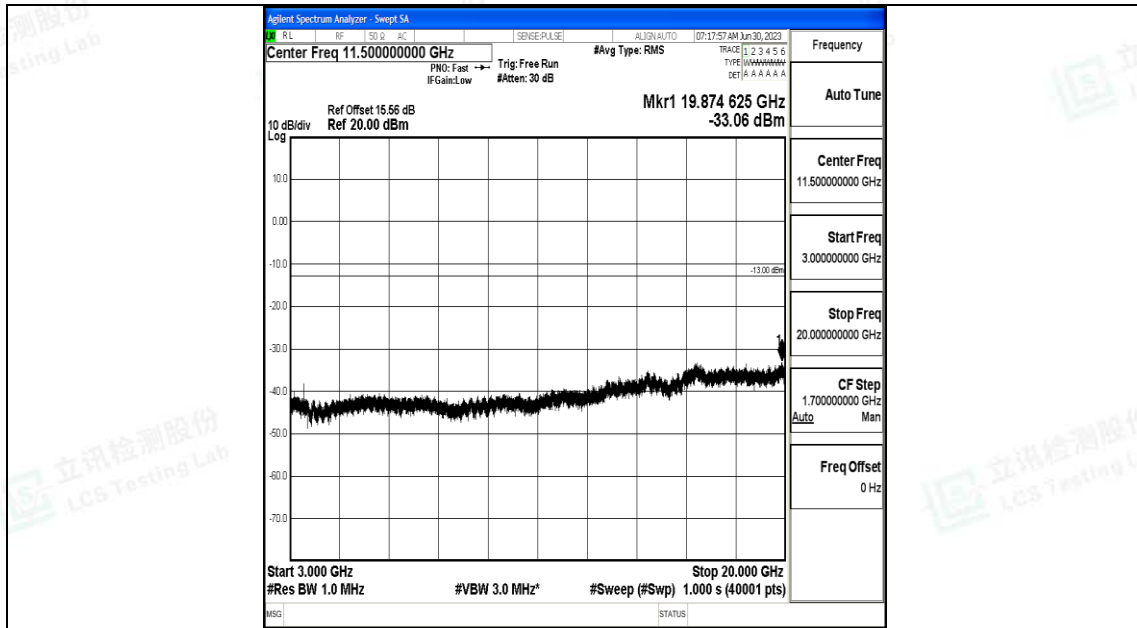

Band4_20MHz_QPSK_20300_1RB#0_1000~3000_1000~3000

Band4_20MHz_QPSK_20300_1RB#0_3000~20000_3000~20000