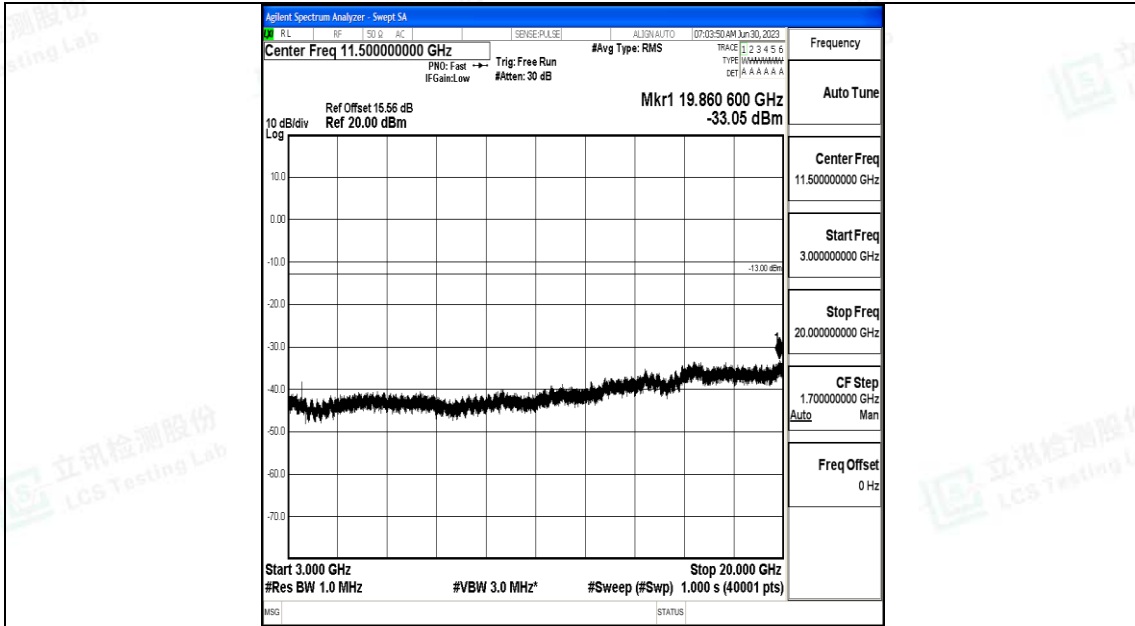

Band4_15MHz_QPSK_20325_1RB#0_1000~3000_1000~3000

Band4_15MHz_QPSK_20325_1RB#0_3000~20000_3000~20000