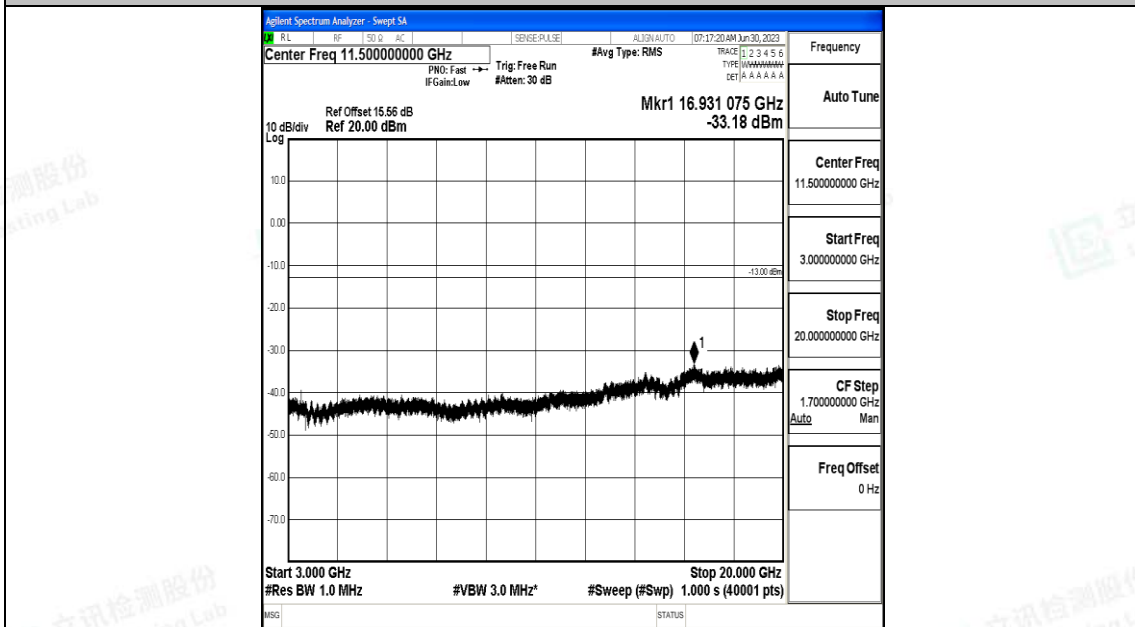

Band4_20MHz_16QAM_20175_1RB#0_1000~3000_1000~3000

Band4_20MHz_16QAM_20175_1RB#0_3000~20000_3000~20000