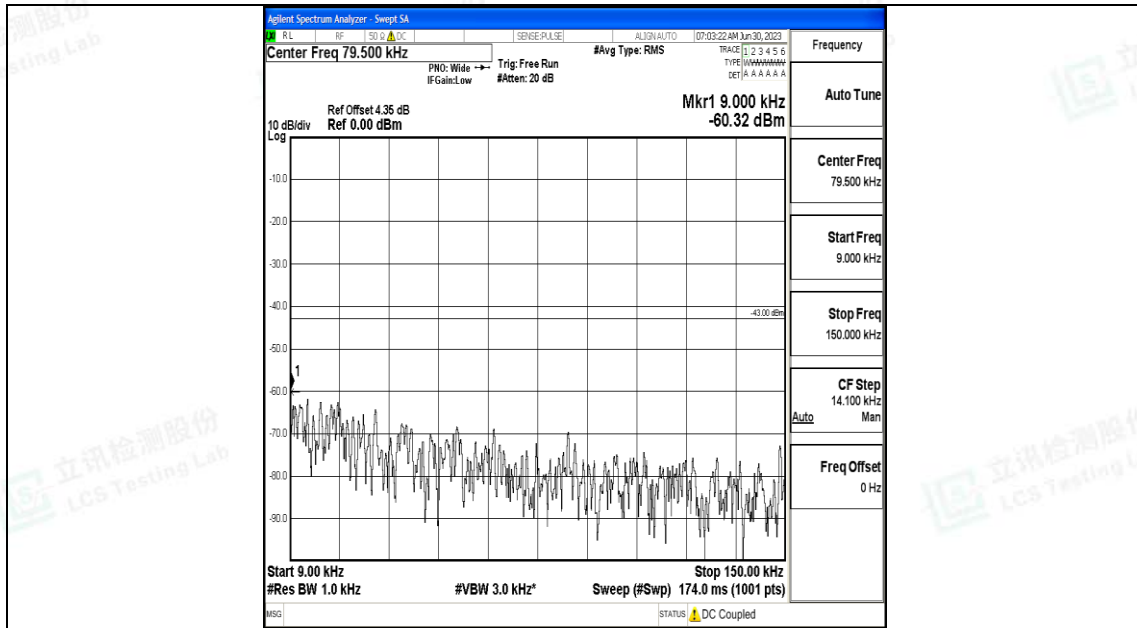

Band4_15MHz_16QAM_20175_1RB#0_30~1000_30~1000

Band4_15MHz_16QAM_20175_1RB#0_1000~3000_1000~3000

Band4_15MHz_16QAM_20175_1RB#0_3000~20000_3000~20000

Band4_15MHz_QPSK_20325_1RB#0_0.009~0.15_0.009~0.15

Band4_15MHz_QPSK_20325_1RB#0_0.15~30_0.15~30