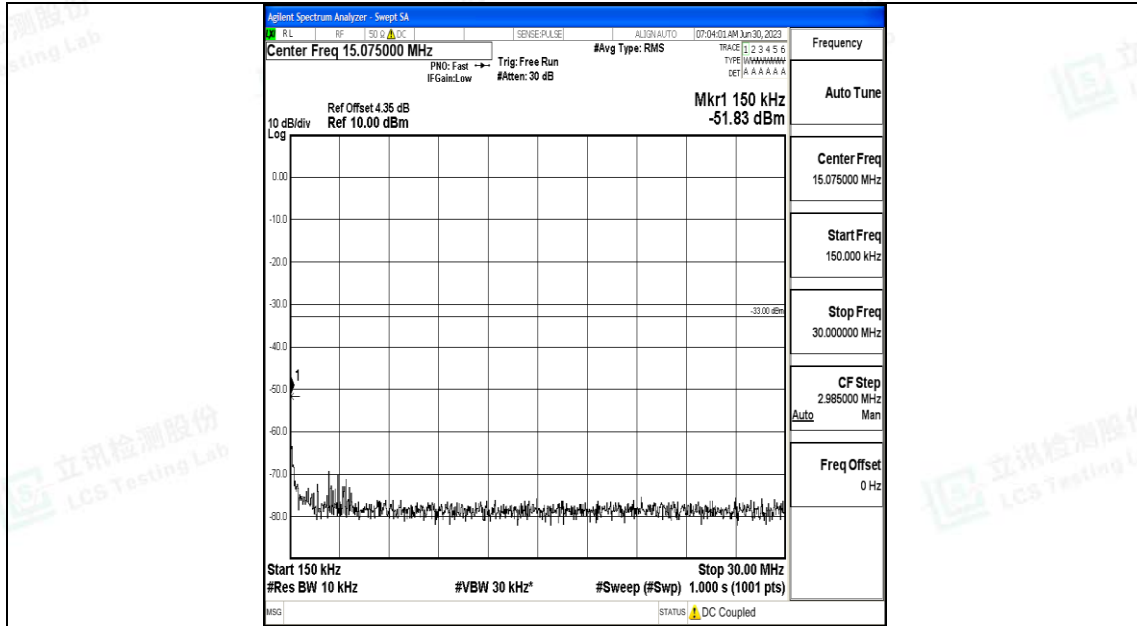

Band4_15MHz_QPSK_20325_1RB#0_30~1000_30~1000

Band4_15MHz_QPSK_20325_1RB#0_1000~3000_1000~3000

Band4_15MHz_QPSK_20325_1RB#0_3000~20000_3000~20000

Band4_15MHz_16QAM_20325_1RB#0_0.009~0.15_0.009~0.15

Band4_15MHz_16QAM_20325_1RB#0_0.15~30_0.15~30