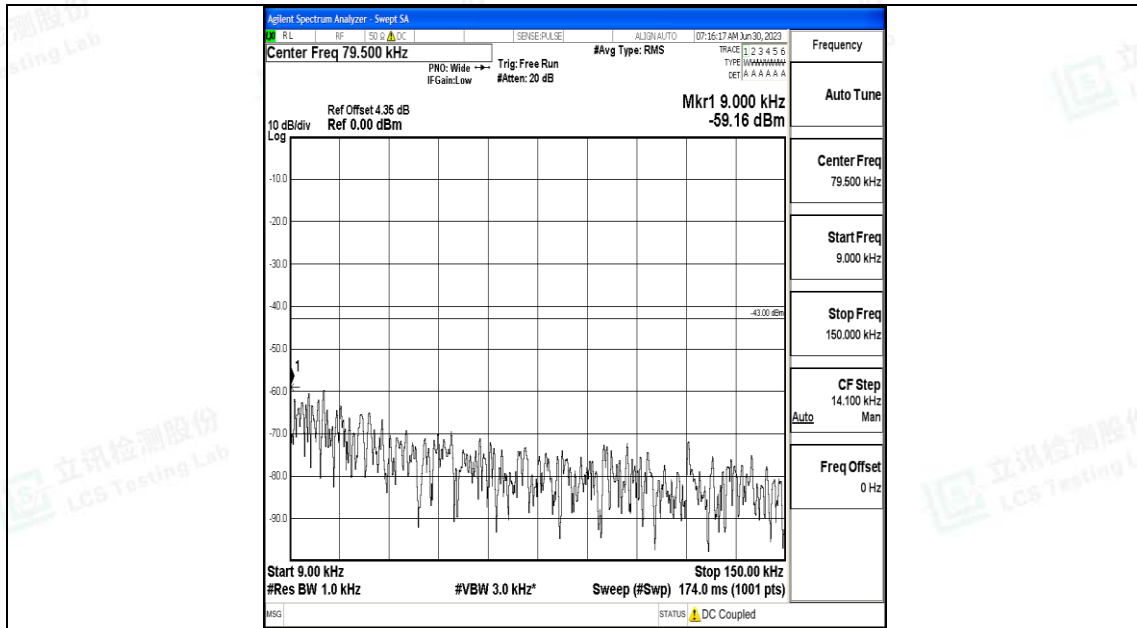

Band4_20MHz_16QAM_20050_1RB#0_30~1000_30~1000

Band4_20MHz_16QAM_20050_1RB#0_1000~3000_1000~3000

Band4_20MHz_16QAM_20050_1RB#0_3000~20000_3000~20000

Band4_20MHz_QPSK_20175_1RB#0_0.009~0.15_0.009~0.15

Band4_20MHz_QPSK_20175_1RB#0_0.15~30_0.15~30