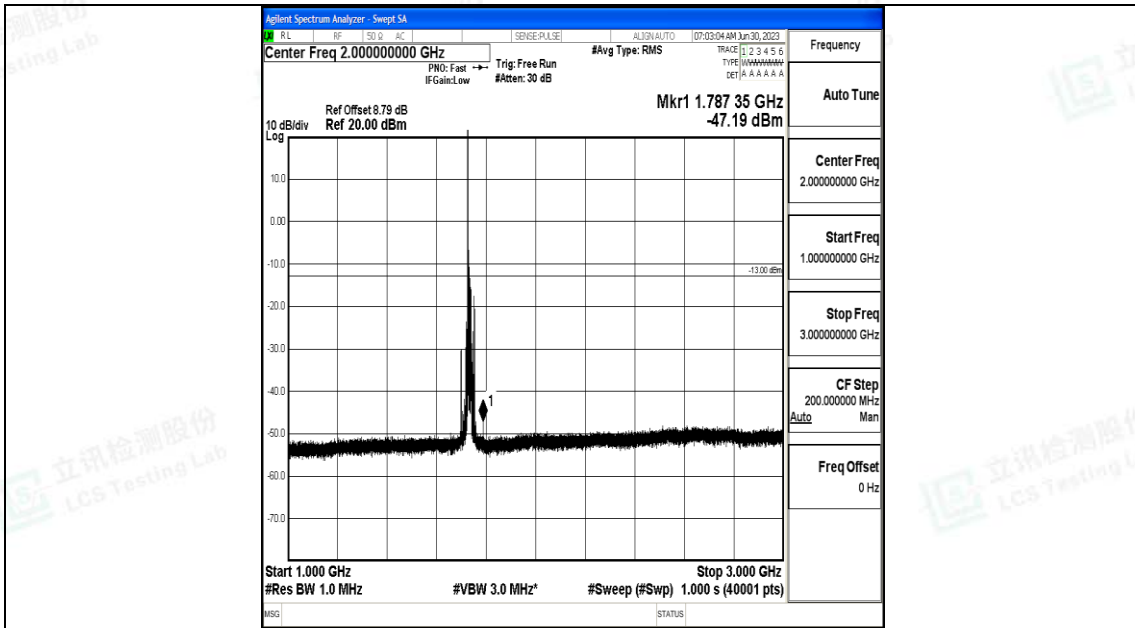

Band4_15MHz_16QAM_20175_1RB#0_30~1000_30~1000

Band4_15MHz_16QAM_20175_1RB#0_1000~3000_1000~3000