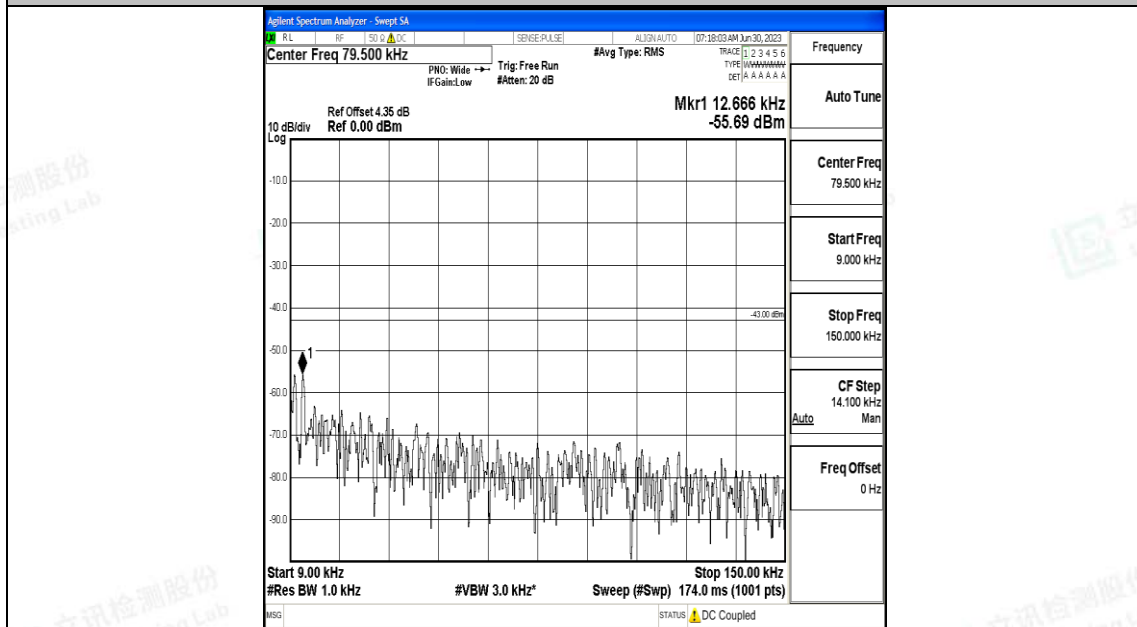

Band4_20MHz_QPSK_20300_1RB#0_30~1000_30~1000

Band4_20MHz_QPSK_20300_1RB#0_1000~3000_1000~3000

Band4_20MHz_QPSK_20300_1RB#0_3000~20000_3000~20000

Band4_20MHz_16QAM_20300_1RB#0_0.009~0.15_0.009~0.15

Band4_20MHz_16QAM_20300_1RB#0_0.15~30_0.15~30