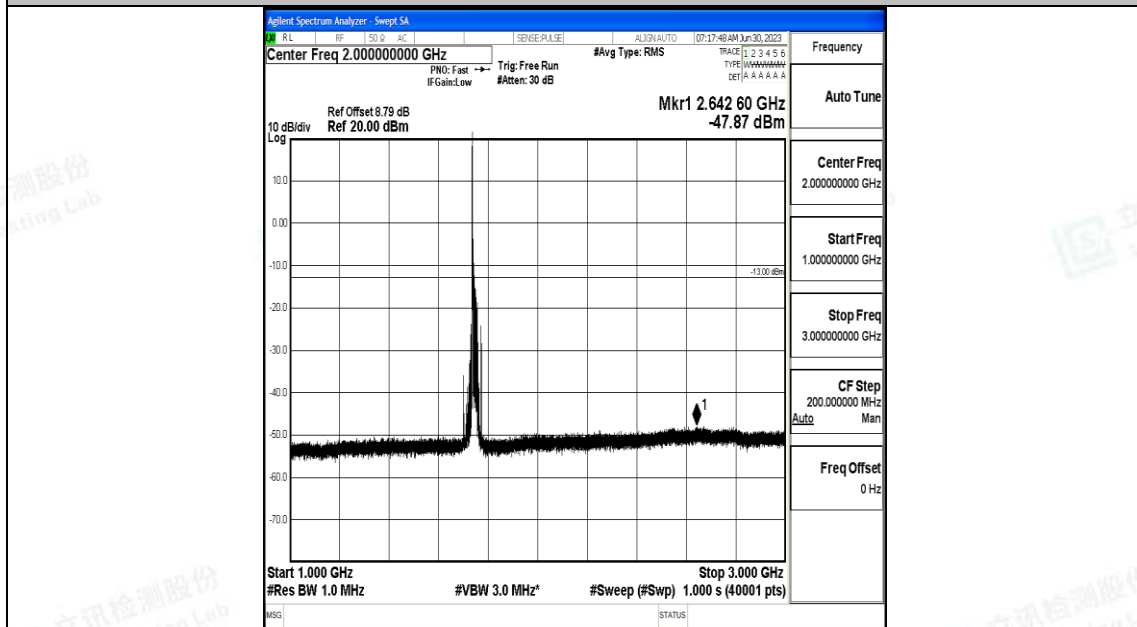

Band4_20MHz_QPSK_20300_1RB#0_30~1000_30~1000

Band4_20MHz_QPSK_20300_1RB#0_1000~3000_1000~3000