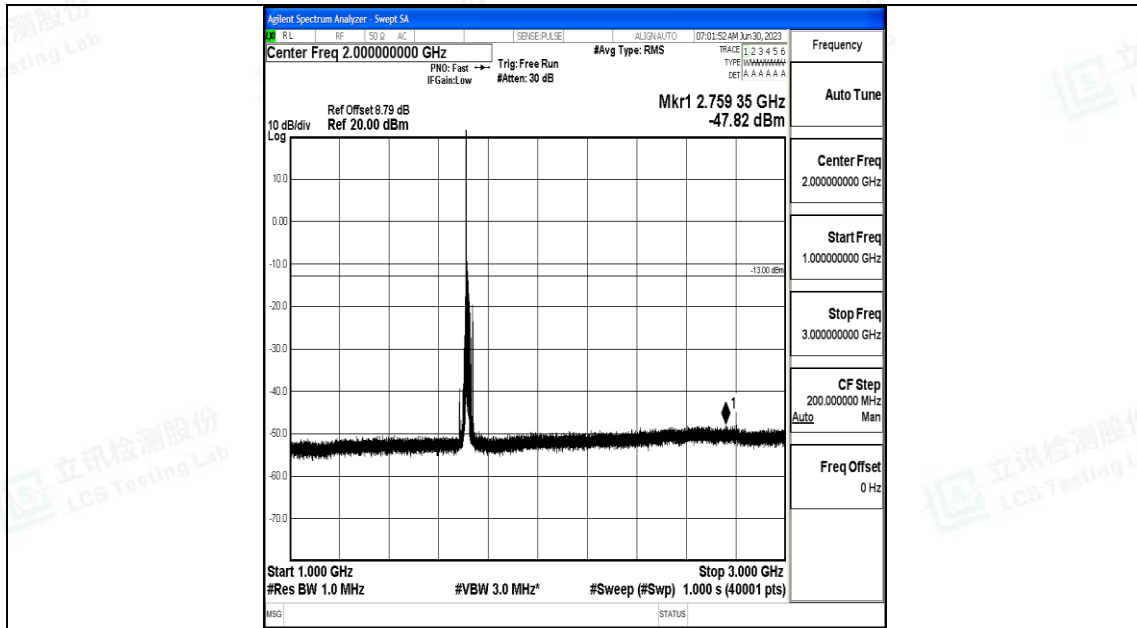

Band4_15MHz_16QAM_2025_1RB#0_30~1000_30~1000

Band4_15MHz_16QAM_2025_1RB#0_1000~3000_1000~3000