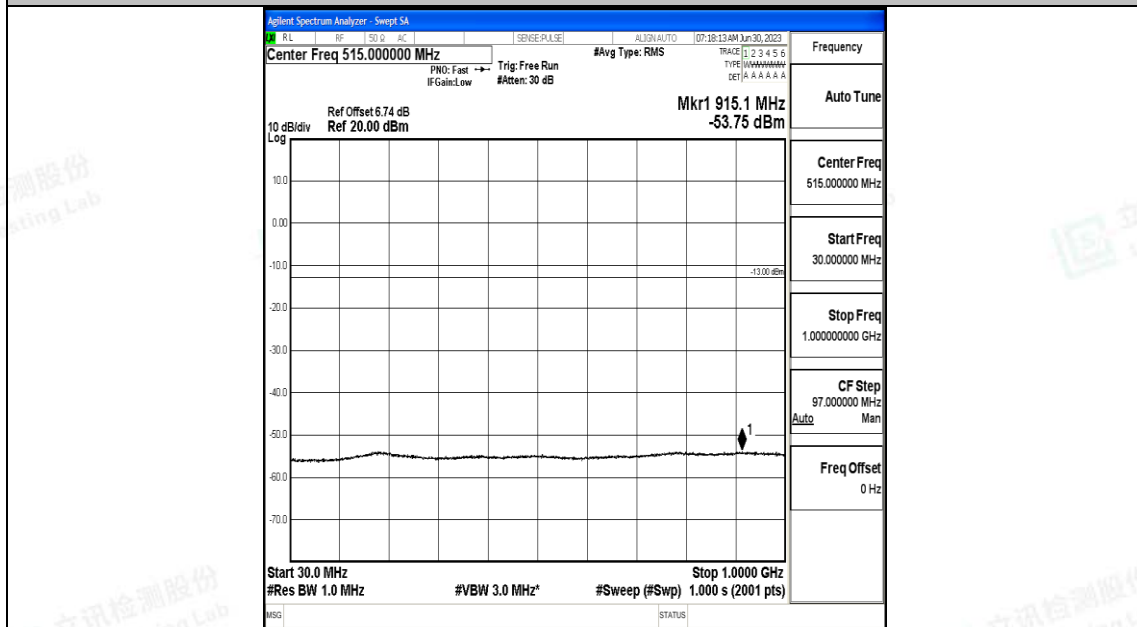

Band4_20MHz_QPSK_20300_1RB#0_30~1000_30~1000

Band4_20MHz_QPSK_20300_1RB#0_1000~3000_1000~3000

Band4_20MHz_QPSK_20300_1RB#0_3000~20000_3000~20000

Band4_20MHz_16QAM_20300_1RB#0_0.009~0.15_0.009~0.15

Band4_20MHz_16QAM_20300_1RB#0_0.15~30_0.15~30