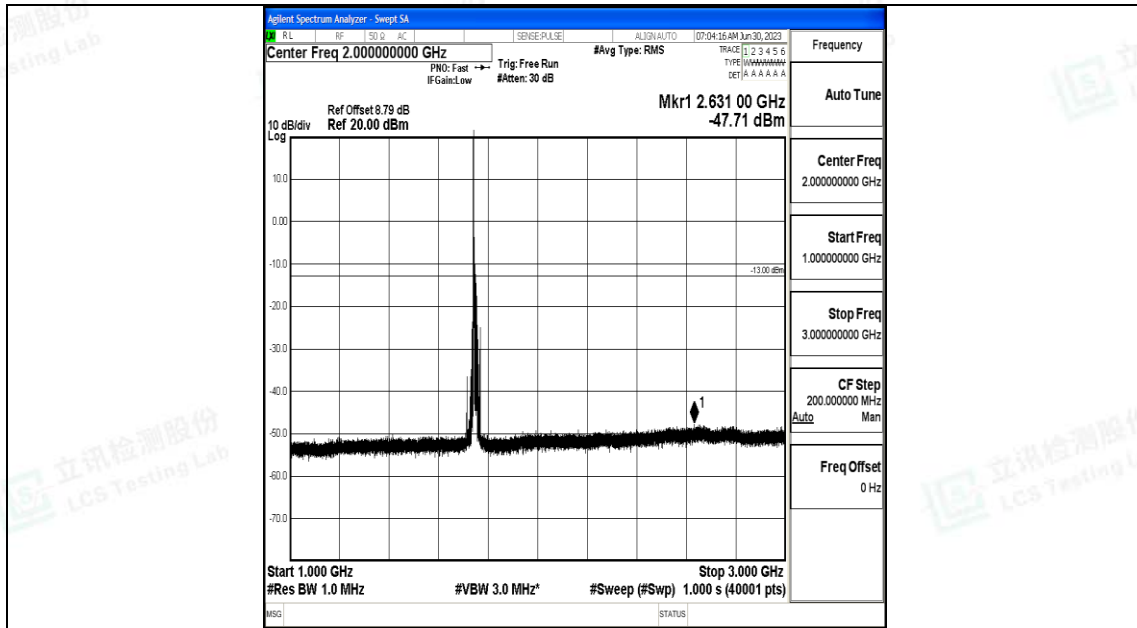

Band4_15MHz_16QAM_20325_1RB#0_30~1000_30~1000

Band4_15MHz_16QAM_20325_1RB#0_1000~3000_1000~3000