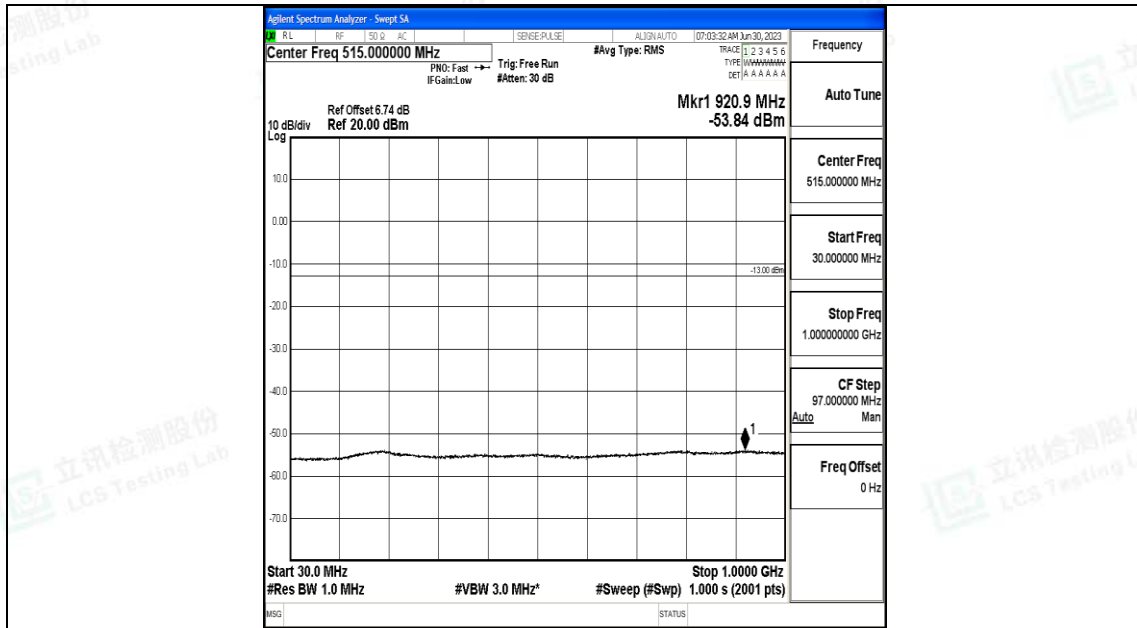

Band4_15MHz_16QAM_20175_1RB#0_30~1000_30~1000

Band4_15MHz_16QAM_20175_1RB#0_1000~3000_1000~3000

Band4_15MHz_16QAM_20175_1RB#0_3000~20000_3000~20000

Band4_15MHz_QPSK_20325_1RB#0_0.009~0.15_0.009~0.15

Band4_15MHz_QPSK_20325_1RB#0_0.15~30_0.15~30