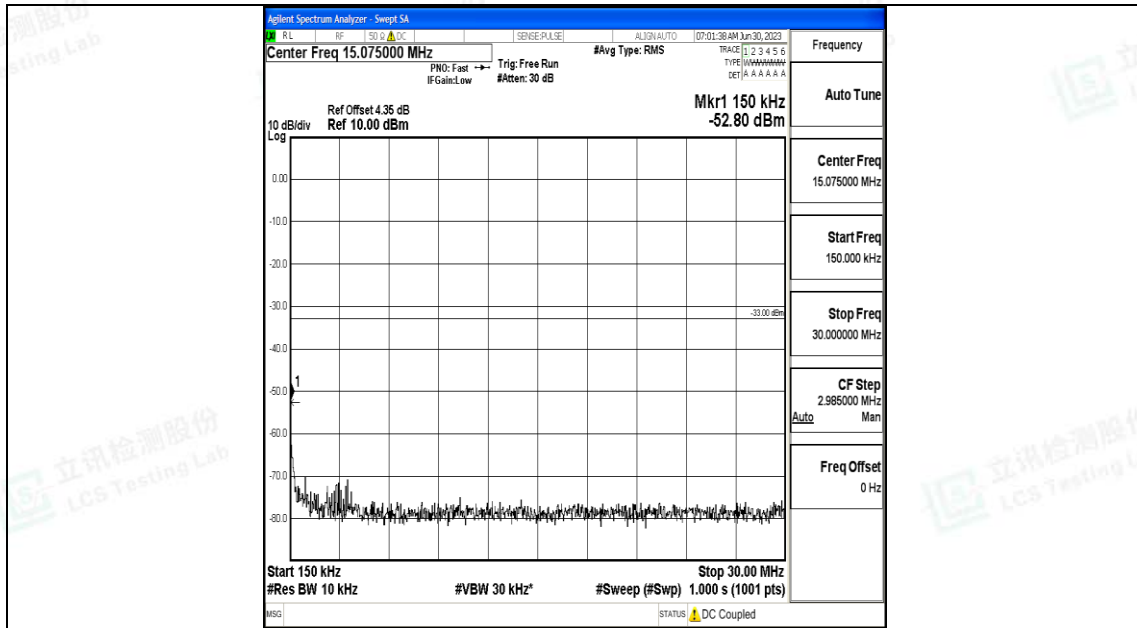

Band4_15MHz_QPSK_2025_1RB#0_0.009~0.15_0.009~0.15

Band4_15MHz_QPSK_2025_1RB#0_0.15~30_0.15~30

Band4_15MHz_QPSK_20025_1RB#0_30~1000_30~1000

Band4_15MHz_QPSK_20025_1RB#0_1000~3000_1000~3000

Band4_15MHz_16QAM_2025_1RB#0_0.15~30_0.15~30