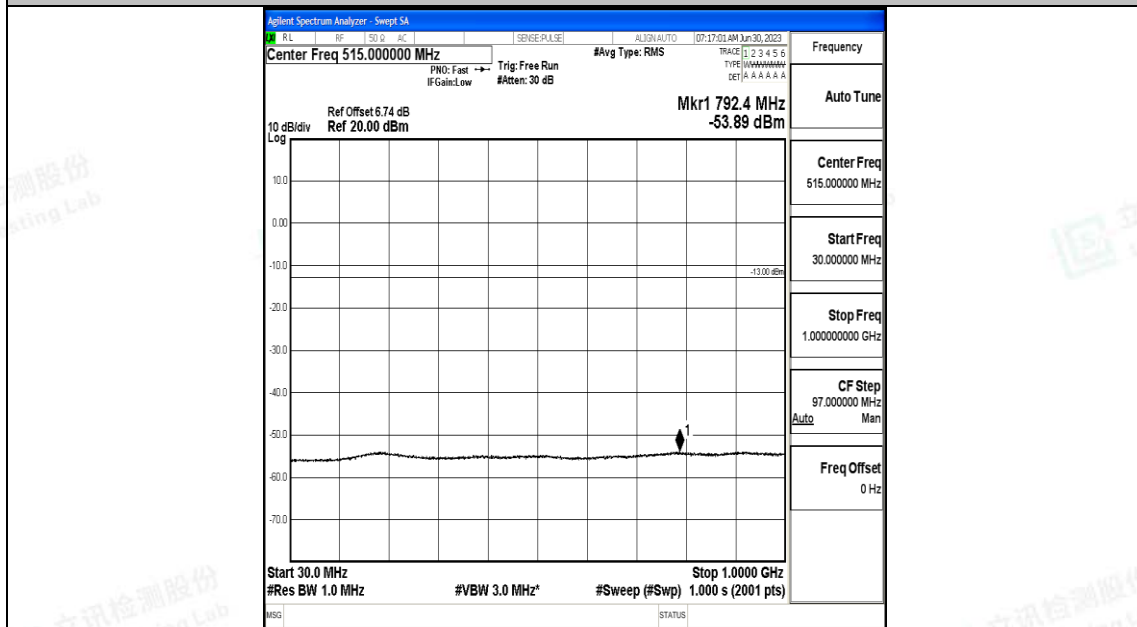

Band4_20MHz_QPSK_20175_1RB#0_30~1000_30~1000

Band4_20MHz_QPSK_20175_1RB#0_1000~3000_1000~3000

Band4_20MHz_QPSK_20175_1RB#0_3000~20000_3000~20000

Band4_20MHz_16QAM_20175_1RB#0_0.009~0.15_0.009~0.15

Band4_20MHz_16QAM_20175_1RB#0_0.15~30_0.15~30