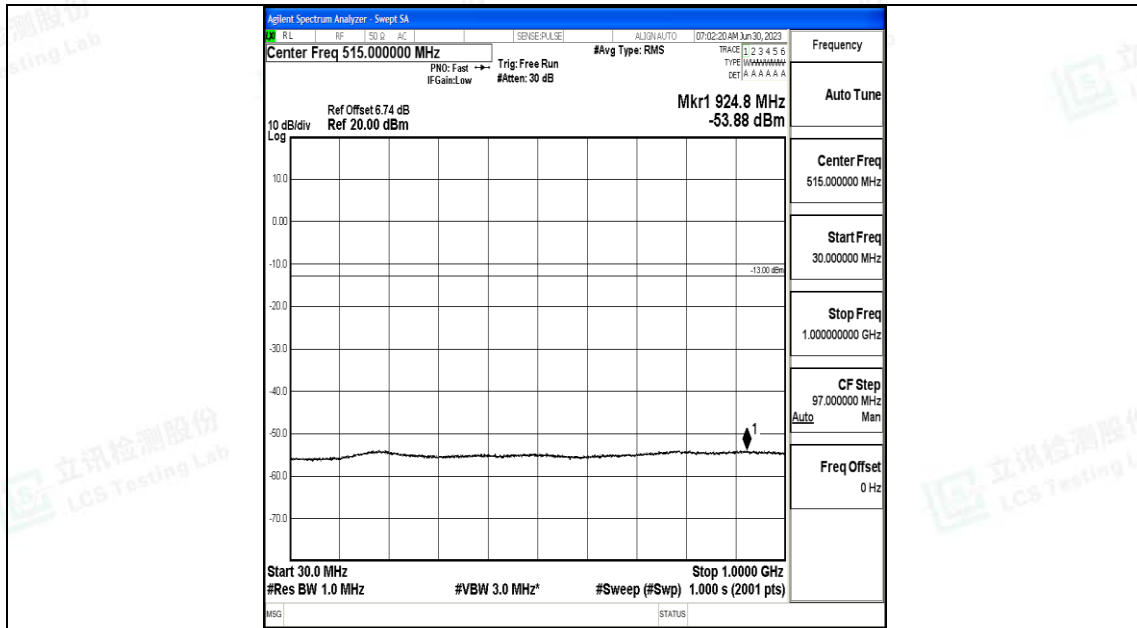

Band4_15MHz_16QAM_2025_1RB#0_30~1000_30~1000

Band4_15MHz_16QAM_2025_1RB#0_1000~3000_1000~3000

Band4_15MHz_16QAM_2025_1RB#0_3000~20000_3000~20000

Band4_15MHz_QPSK_20175_1RB#0_0.009~0.15_0.009~0.15

Band4_15MHz_QPSK_20175_1RB#0_0.15~30_0.15~30