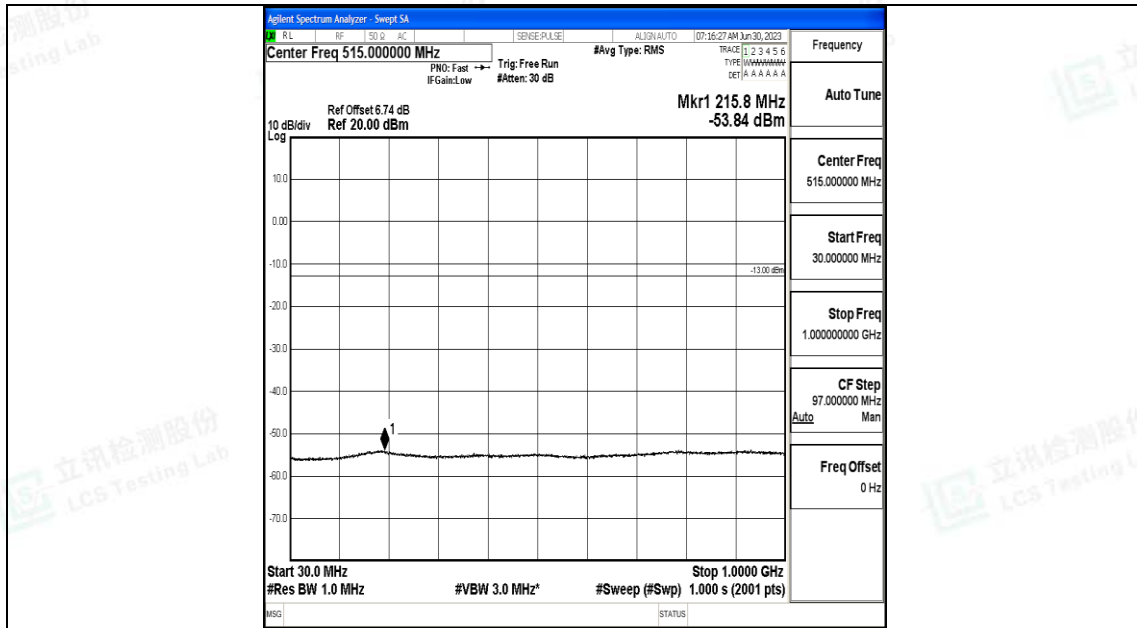

Band4_20MHz_16QAM_20050_1RB#0_30~1000_30~1000

Band4_20MHz_16QAM_20050_1RB#0_1000~3000_1000~3000

Band4_20MHz_16QAM_20050_1RB#0_3000~20000_3000~20000

Band4_20MHz_QPSK_20175_1RB#0_0.009~0.15_0.009~0.15

Band4_20MHz_QPSK_20175_1RB#0_0.15~30_0.15~30