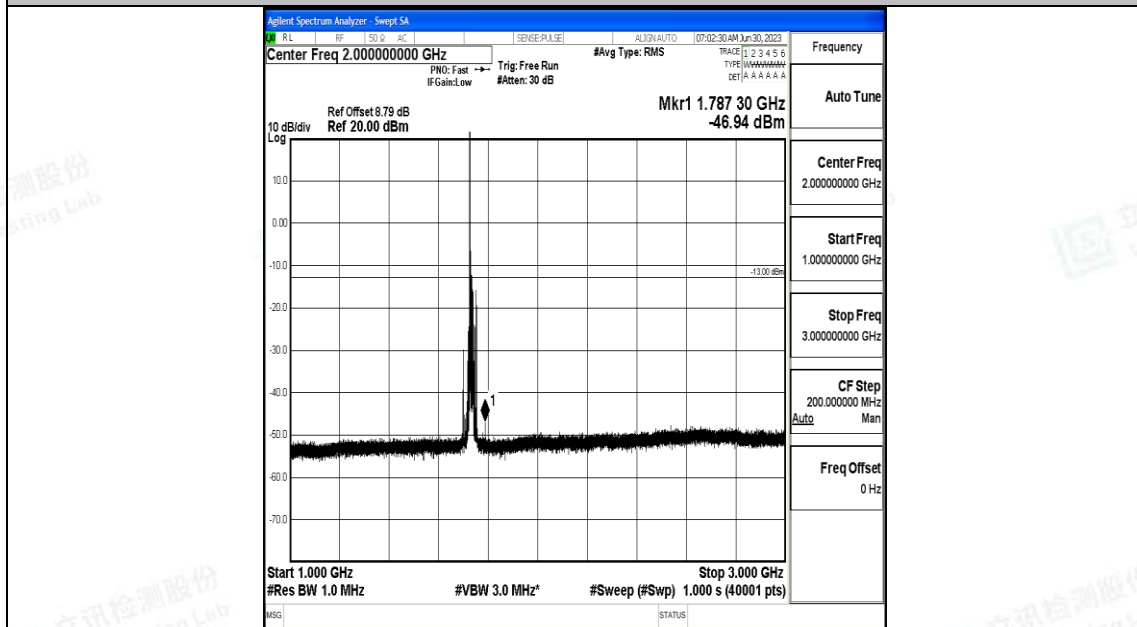

Band4_15MHz_QPSK_20175_1RB#0_30~1000_30~1000

Band4_15MHz_QPSK_20175_1RB#0_1000~3000_1000~3000