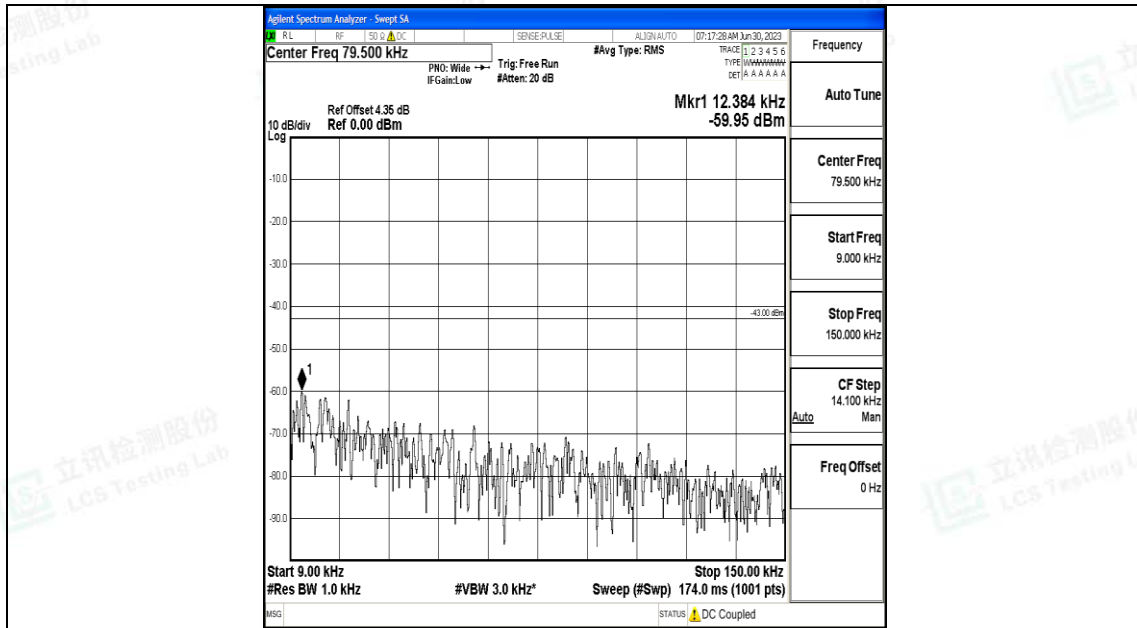

Band4_20MHz_16QAM_20175_1RB#0_30~1000_30~1000

Band4_20MHz_16QAM_20175_1RB#0_1000~3000_1000~3000

Band4_20MHz_16QAM_20175_1RB#0_3000~20000_3000~20000

Band4_20MHz_QPSK_20300_1RB#0_0.009~0.15_0.009~0.15

Band4_20MHz_QPSK_20300_1RB#0_0.15~30_0.15~30