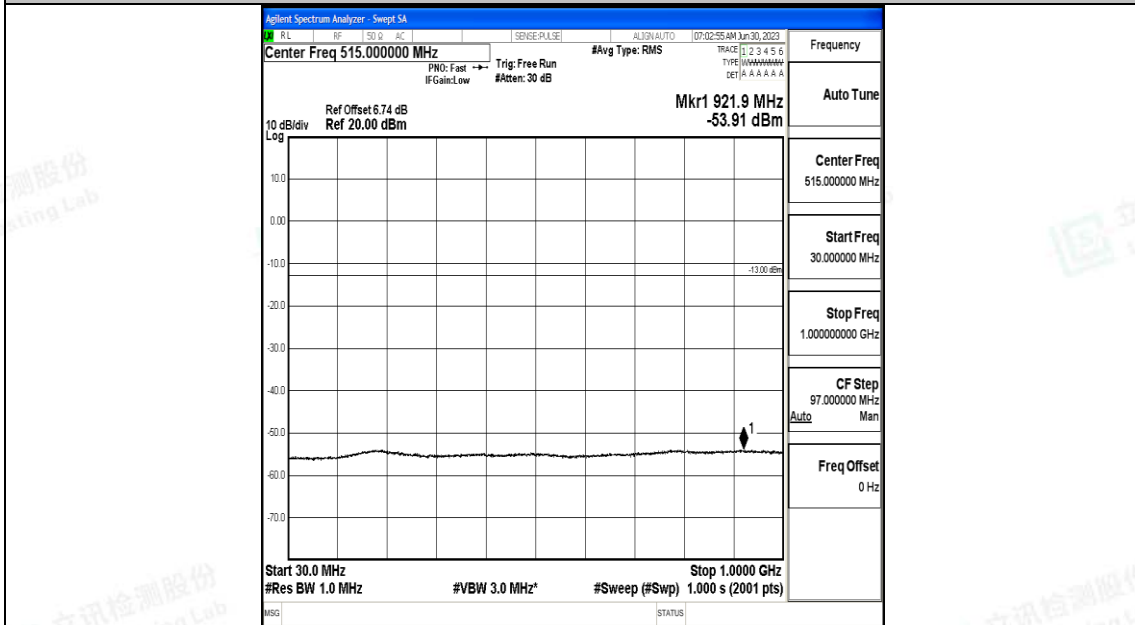

Band4_15MHz_QPSK_20175_1RB#0_30~1000_30~1000

Band4_15MHz_QPSK_20175_1RB#0_1000~3000_1000~3000

Band4_15MHz_QPSK_20175_1RB#0_3000~20000_3000~20000

Band4_15MHz_16QAM_20175_1RB#0_0.009~0.15_0.009~0.15

Band4_15MHz_16QAM_20175_1RB#0_0.15~30_0.15~30