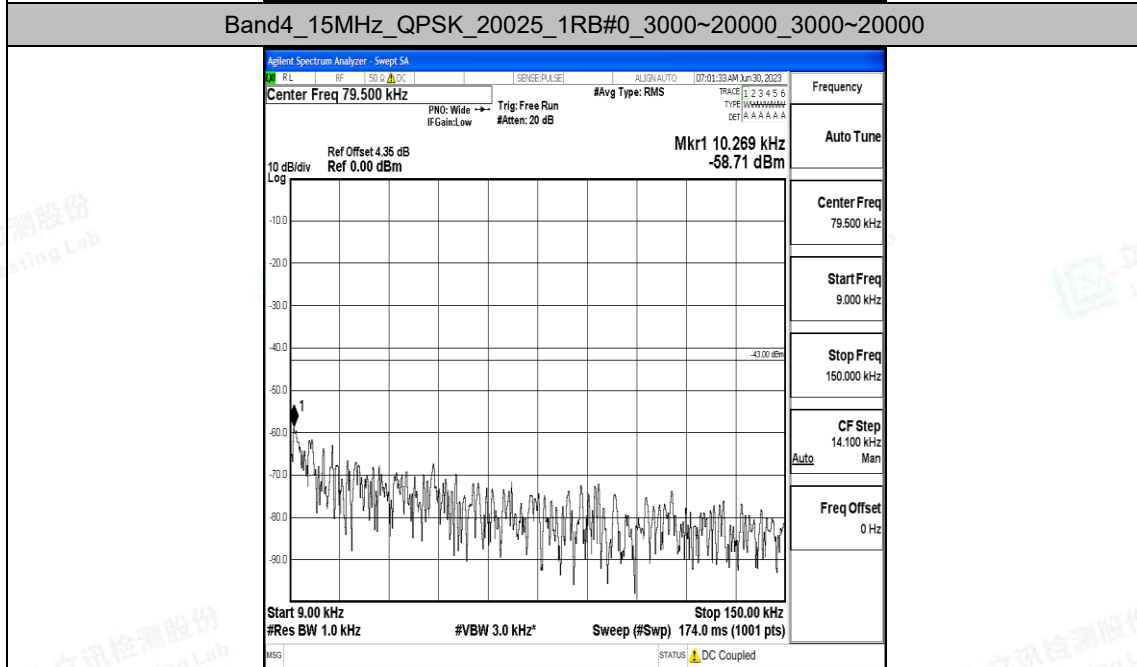

Band4_15MHz_QPSK_2025_1RB#0_0.009~0.15_0.009~0.15

Band4_15MHz_QPSK_2025_1RB#0_0.15~30_0.15~30

Band4_15MHz_QPSK_20025_1RB#0_30~1000_30~1000

Band4_15MHz_QPSK_20025_1RB#0_1000~3000_1000~3000

Band4_15MHz_16QAM_2025_1RB#0_0.15~30_0.15~30