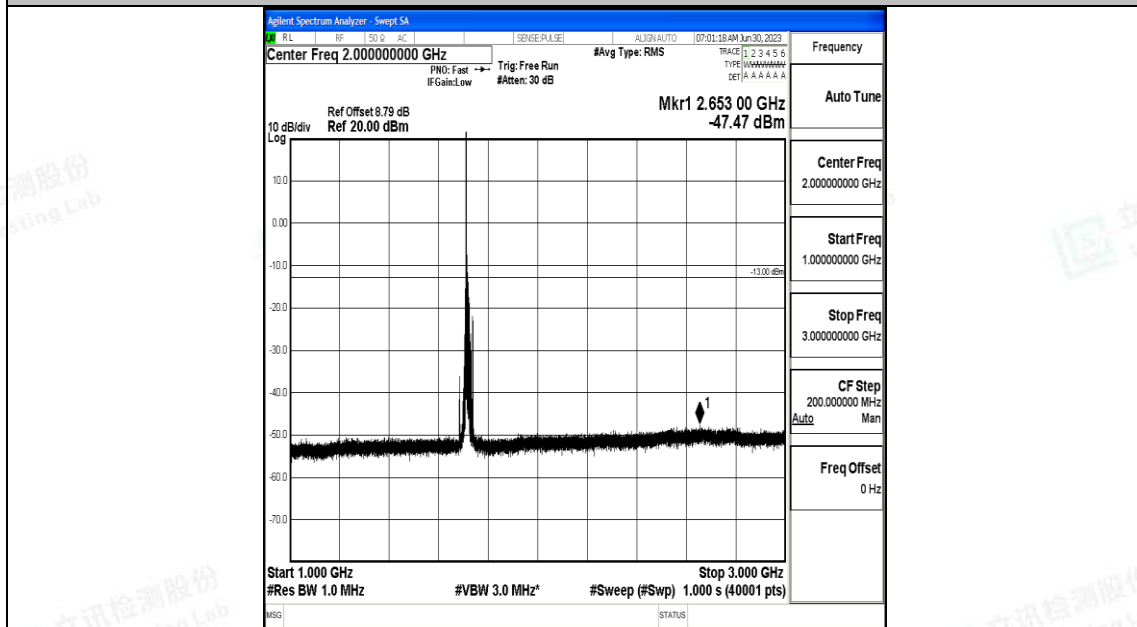

Band4_15MHz_QPSK_2025_1RB#0_0.009~0.15_0.009~0.15

Band4_15MHz_QPSK_2025_1RB#0_0.15~30_0.15~30

Band4_15MHz_QPSK_20025_1RB#0_30~1000_30~1000

Band4_15MHz_QPSK_20025_1RB#0_1000~3000_1000~3000

Band4_15MHz_16QAM_2025_1RB#0_0.15~30_0.15~30