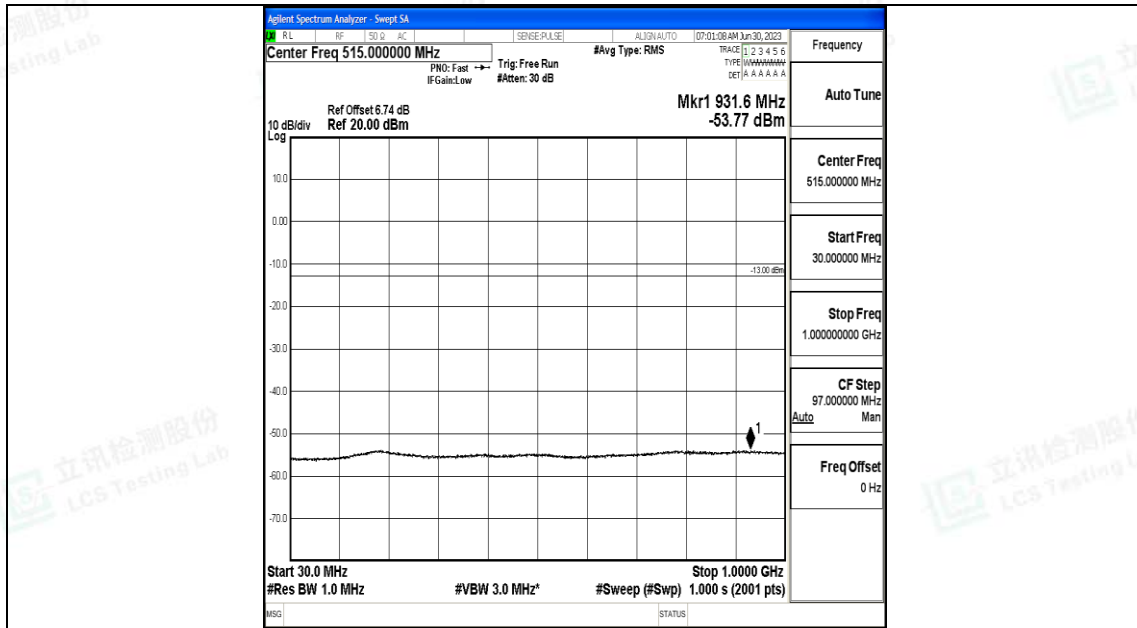

Band4_15MHz_QPSK_2025_1RB#0_0.009~0.15_0.009~0.15

Band4_15MHz_QPSK_2025_1RB#0_0.15~30_0.15~30

Band4_15MHz_QPSK_20025_1RB#0_30~1000_30~1000

Band4_15MHz_QPSK_20025_1RB#0_1000~3000_1000~3000

Band4_15MHz_16QAM_2025_1RB#0_0.15~30_0.15~30