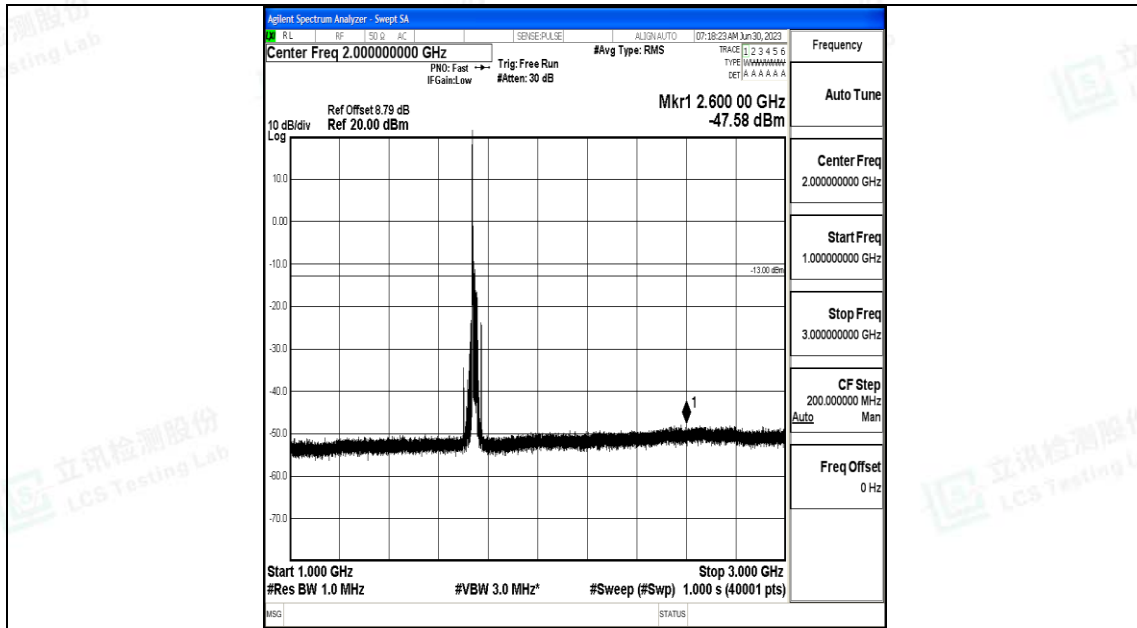

Band4_20MHz_16QAM_20300_1RB#0_30~1000_30~1000

Band4_20MHz_16QAM_20300_1RB#0_1000~3000_1000~3000