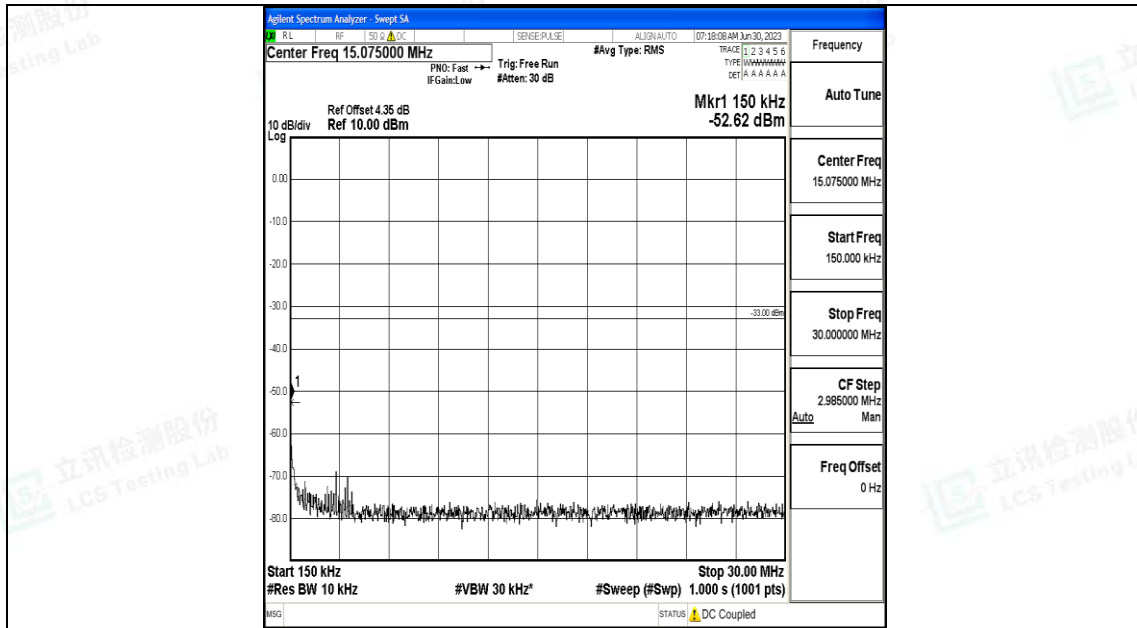

Band4_20MHz_QPSK_20300_1RB#0_30~1000_30~1000

Band4_20MHz_QPSK_20300_1RB#0_1000~3000_1000~3000

Band4_20MHz_QPSK_20300_1RB#0_3000~20000_3000~20000

Band4_20MHz_16QAM_20300_1RB#0_0.009~0.15_0.009~0.15

Band4_20MHz_16QAM_20300_1RB#0_0.15~30_0.15~30