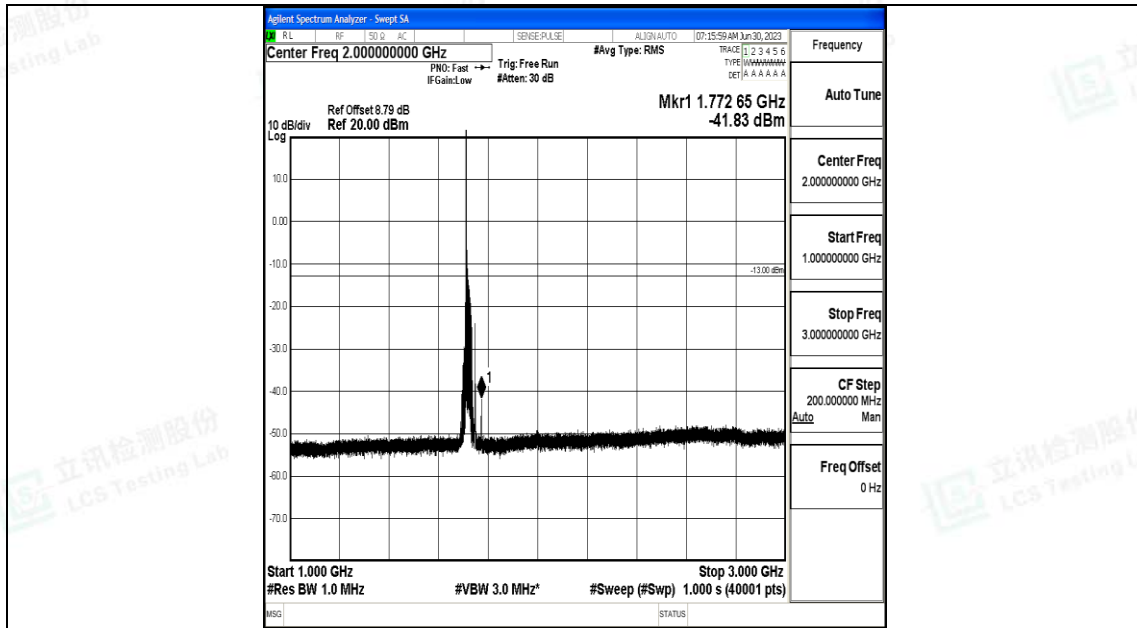

Band4_20MHz_16QAM_20050_1RB#0_30~1000_30~1000

Band4_20MHz_16QAM_20050_1RB#0_1000~3000_1000~3000