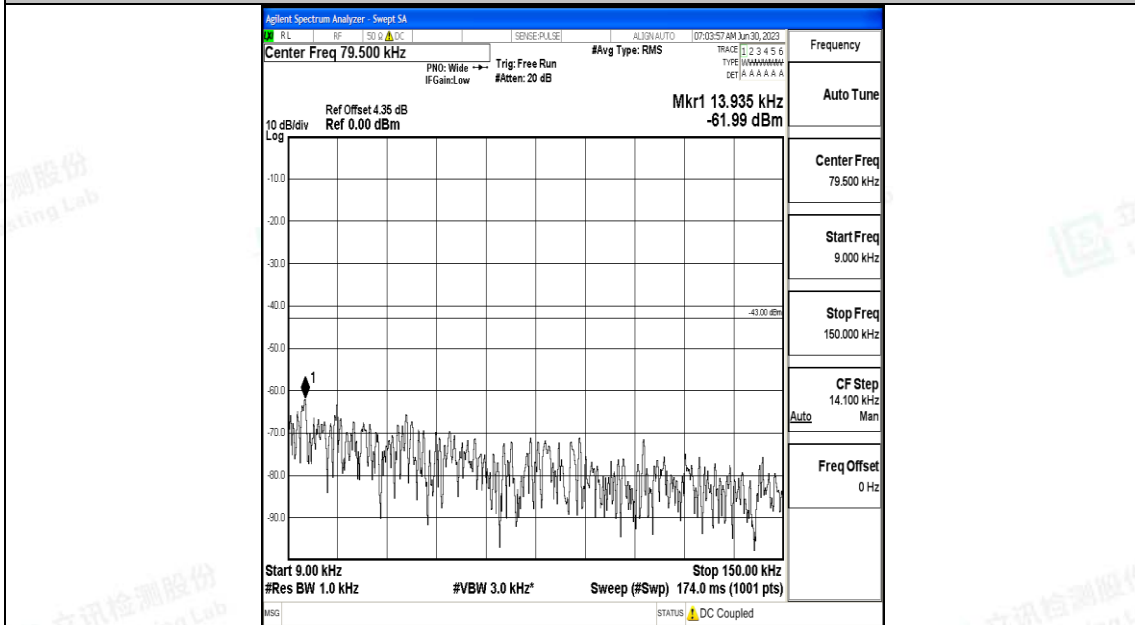

Band4_15MHz_QPSK_20325_1RB#0_30~1000_30~1000

Band4_15MHz_QPSK_20325_1RB#0_1000~3000_1000~3000

Band4_15MHz_QPSK_20325_1RB#0_3000~20000_3000~20000

Band4_15MHz_16QAM_20325_1RB#0_0.009~0.15_0.009~0.15

Band4_15MHz_16QAM_20325_1RB#0_0.15~30_0.15~30