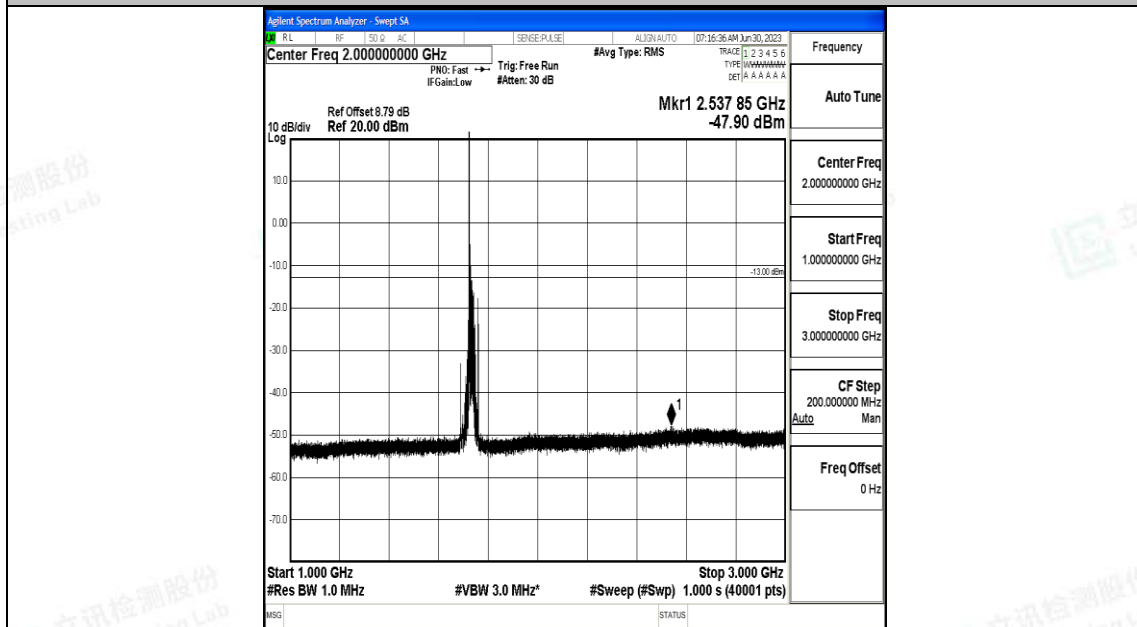

Band4_20MHz_QPSK_20175_1RB#0_30~1000_30~1000

Band4_20MHz_QPSK_20175_1RB#0_1000~3000_1000~3000