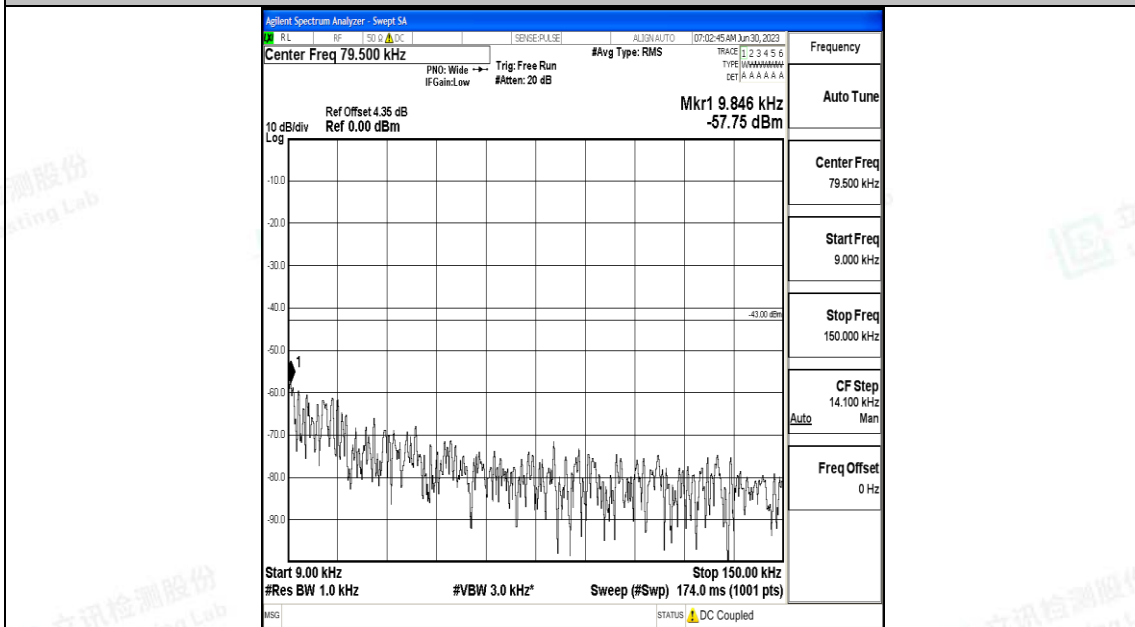

Band4_15MHz_QPSK_20175_1RB#0_30~1000_30~1000

Band4_15MHz_QPSK_20175_1RB#0_1000~3000_1000~3000

Band4_15MHz_QPSK_20175_1RB#0_3000~20000_3000~20000

Band4_15MHz_16QAM_20175_1RB#0_0.009~0.15_0.009~0.15

Band4_15MHz_16QAM_20175_1RB#0_0.15~30_0.15~30