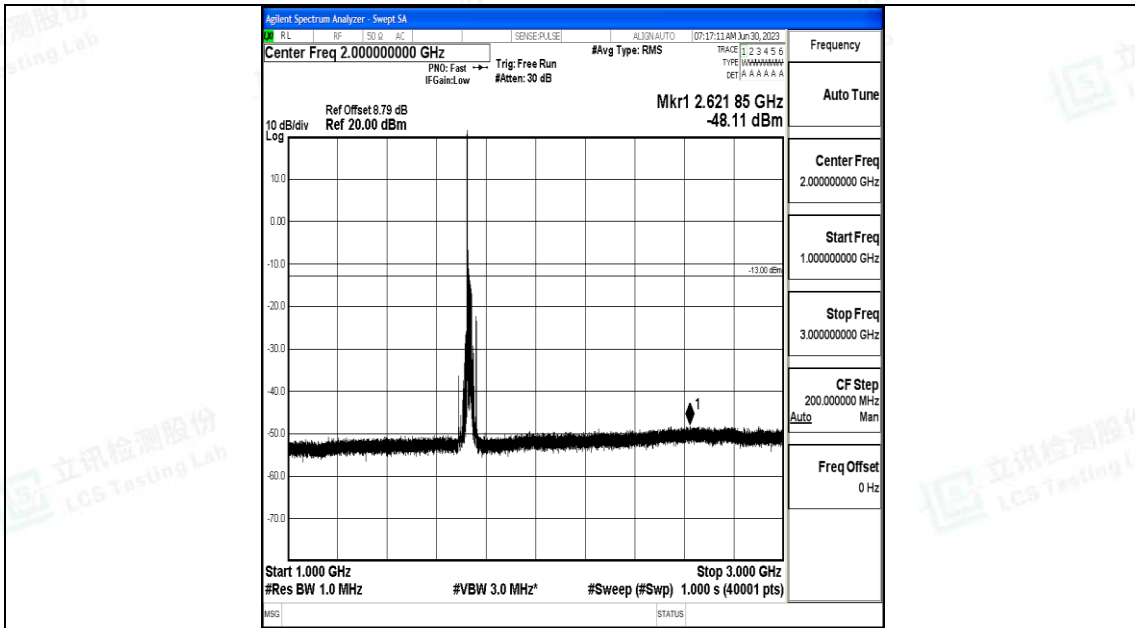

Band4_20MHz_16QAM_20175_1RB#0_30~1000_30~1000

Band4_20MHz_16QAM_20175_1RB#0_1000~3000_1000~3000