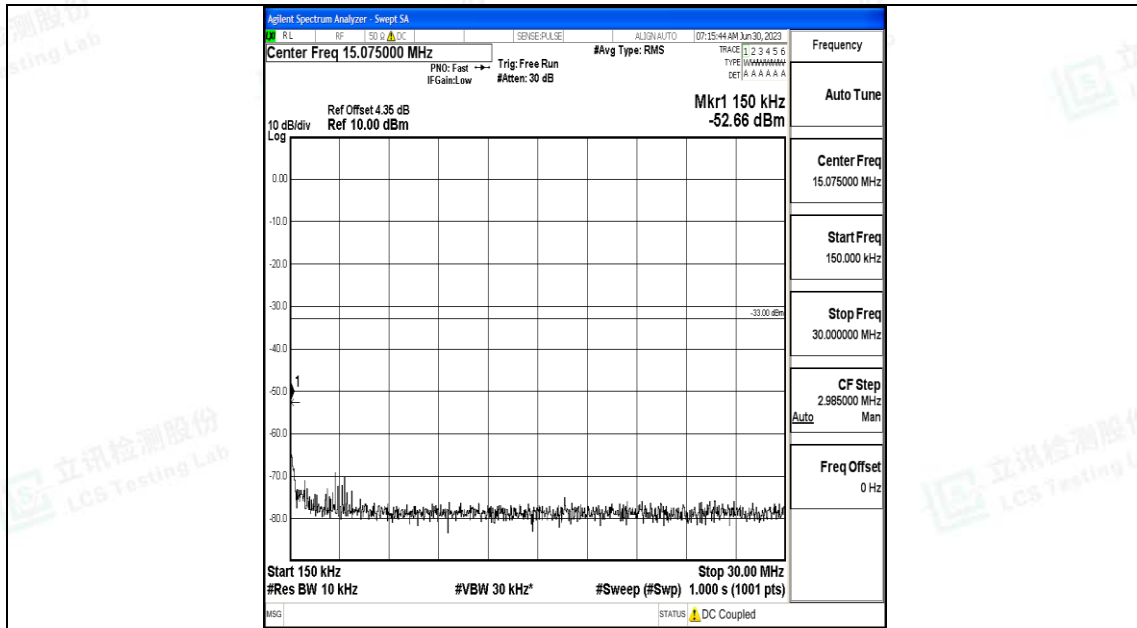

Band4_20MHz_QPSK_20050_1RB#0_30~1000_30~1000

Band4_20MHz_QPSK_20050_1RB#0_1000~3000_1000~3000

Band4_20MHz_QPSK_20050_1RB#0_3000~20000_3000~20000

Band4_20MHz_16QAM_20050_1RB#0_0.009~0.15_0.009~0.15

Band4_20MHz_16QAM_20050_1RB#0_0.15~30_0.15~30