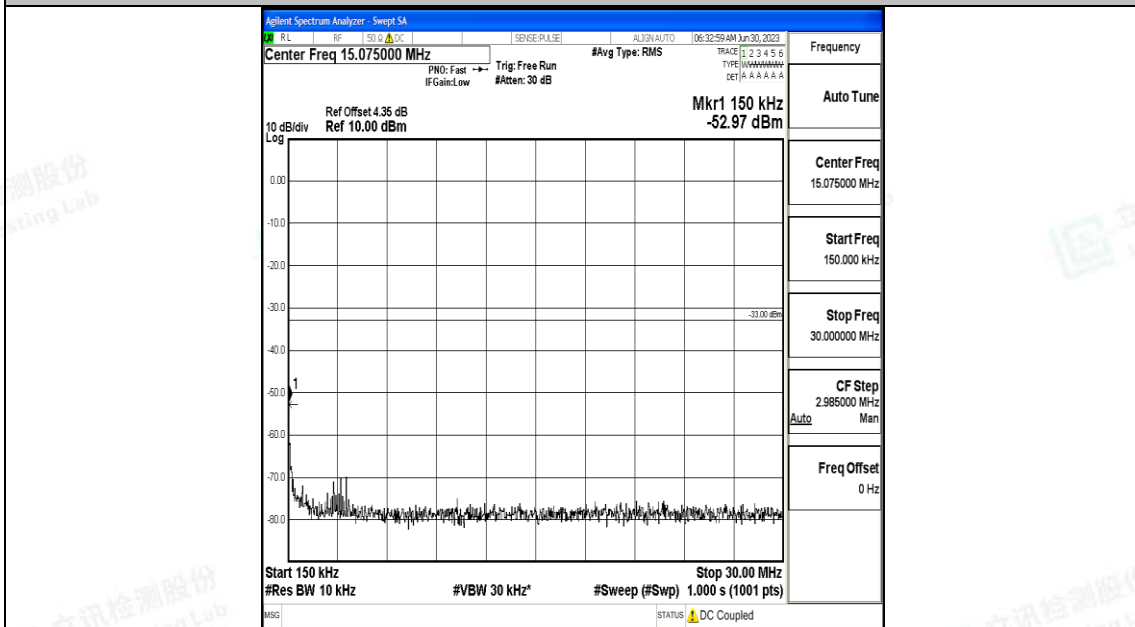

Band4_5MHz_QPSK_19975_1RB#0_0.009~0.15_0.009~0.15

Band4_5MHz_QPSK_19975_1RB#0_0.15~30_0.15~30