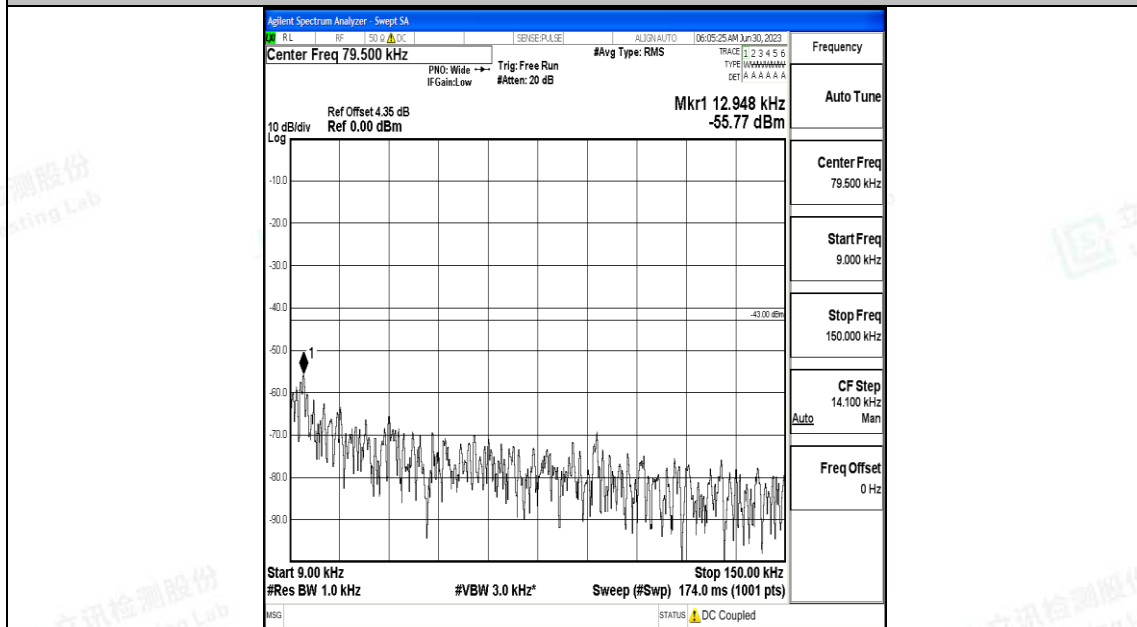

Band4\_1.4MHz\_QPSK\_20175\_1RB#0\_30~1000\_30~1000

Band4\_1.4MHz\_QPSK\_20175\_1RB#0\_1000~3000\_1000~3000

Band4\_1.4MHz\_QPSK\_20175\_1RB#0\_3000~20000\_3000~20000

Band4\_1.4MHz\_16QAM\_20175\_1RB#0\_0.009~0.15\_0.009~0.15