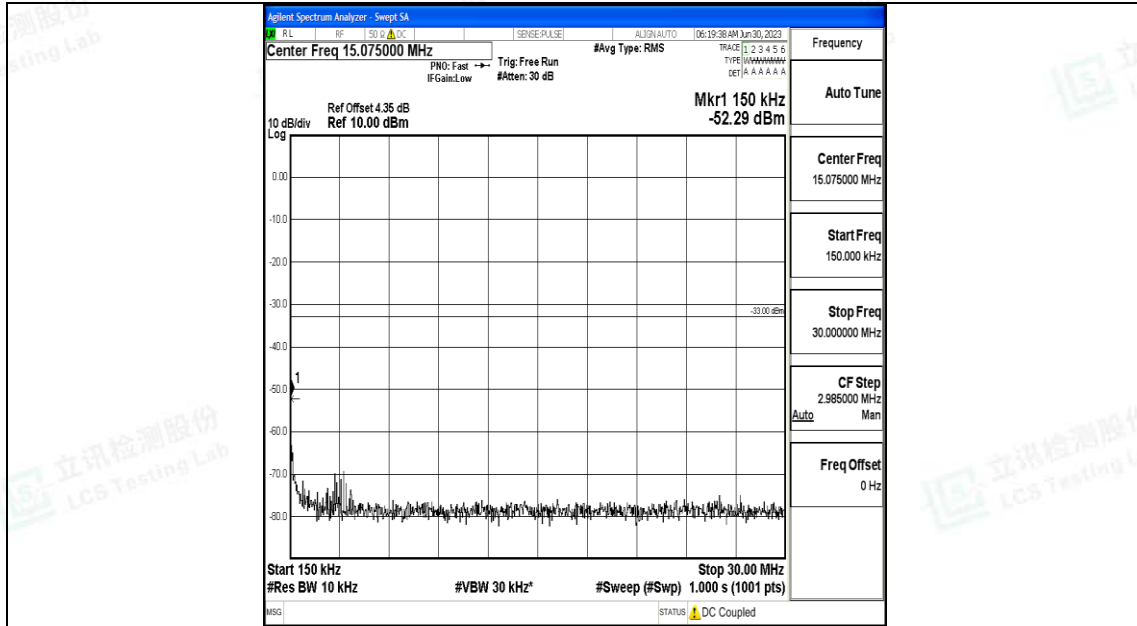

Band4_3MHz_16QAM_20175_1RB#0_0.009~0.15_0.009~0.15

Band4_3MHz_16QAM_20175_1RB#0_0.15~30_0.15~30