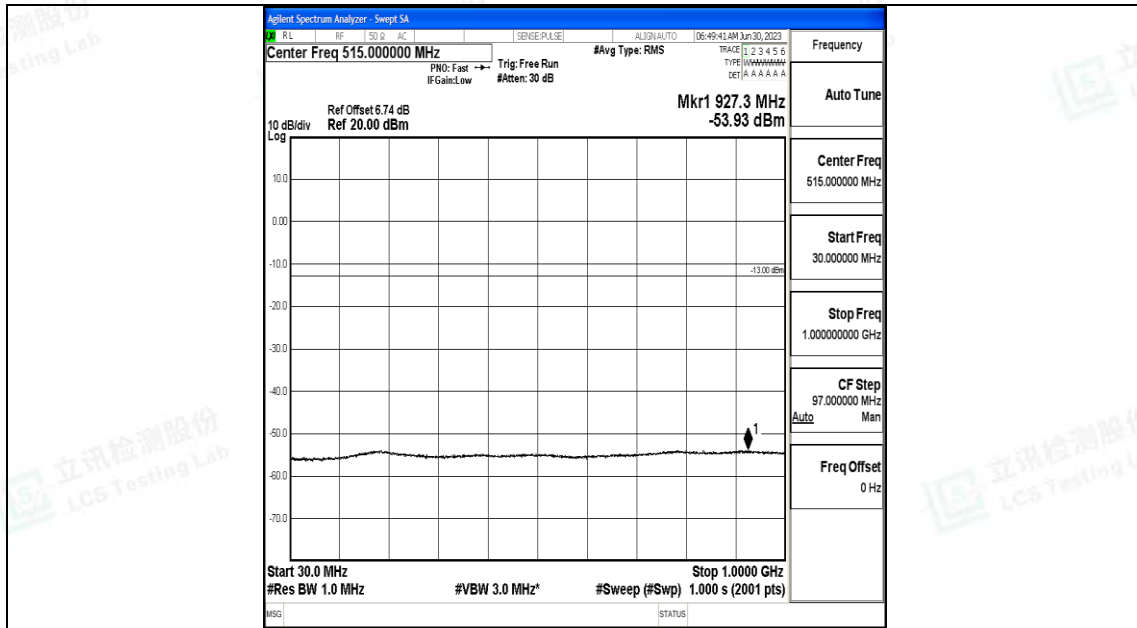

Band4\_10MHz\_16QAM\_20175\_1RB#0\_1000~3000\_1000~3000

Band4\_10MHz\_16QAM\_20175\_1RB#0\_3000~20000\_3000~20000

Band4\_10MHz\_QPSK\_20350\_1RB#0\_0.009~0.15\_0.009~0.15

Band4\_10MHz\_QPSK\_20350\_1RB#0\_0.15~30\_0.15~30