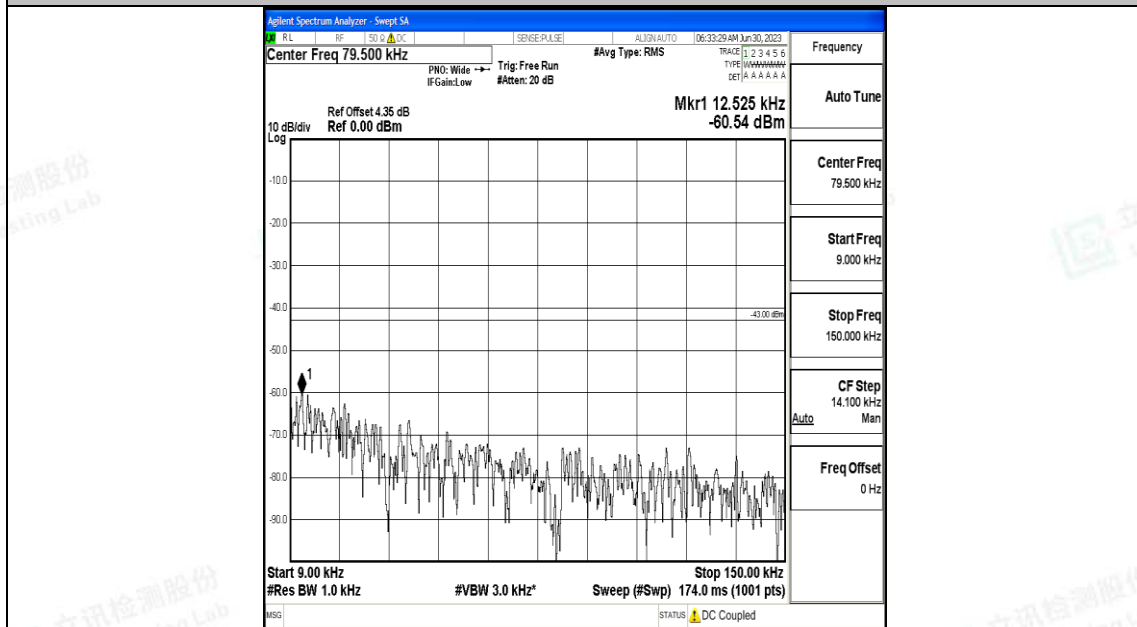

Band4_5MHz_QPSK_19975_1RB#0_3000~20000_3000~20000

Band4_5MHz_16QAM_19975_1RB#0_0.009~0.15_0.009~0.15