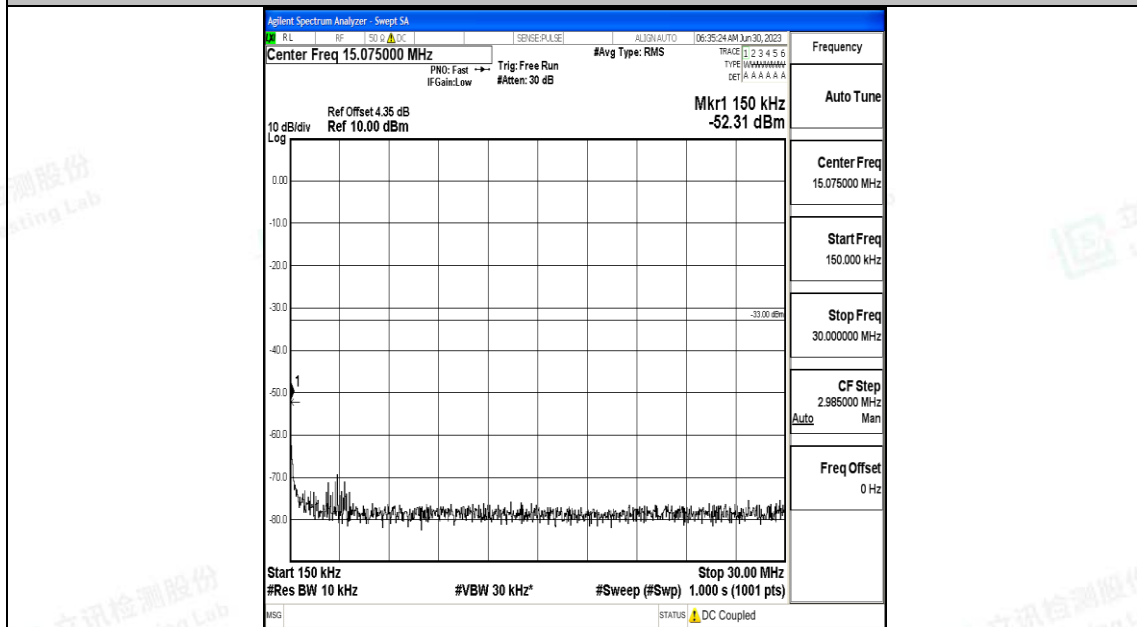

Band4_5MHz_QPSK_20375_1RB#0_0.009~0.15_0.009~0.15

Band4_5MHz_QPSK_20375_1RB#0_0.15~30_0.15~30