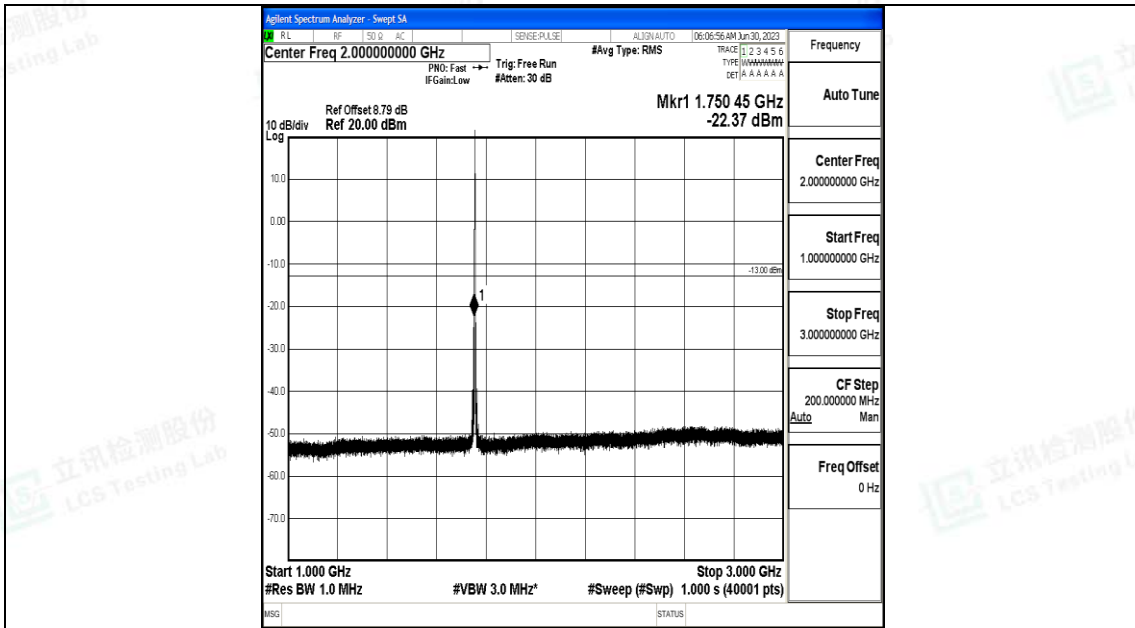

Band4\_1.4MHz\_QPSK\_20393\_1RB#0\_3000~20000\_3000~20000

Band4\_1.4MHz\_16QAM\_20393\_1RB#0\_0.009~0.15\_0.009~0.15

Band4\_1.4MHz\_16QAM\_20393\_1RB#0\_0.15~30\_0.15~30

Band4\_1.4MHz\_16QAM\_20393\_1RB#0\_30~1000\_30~1000