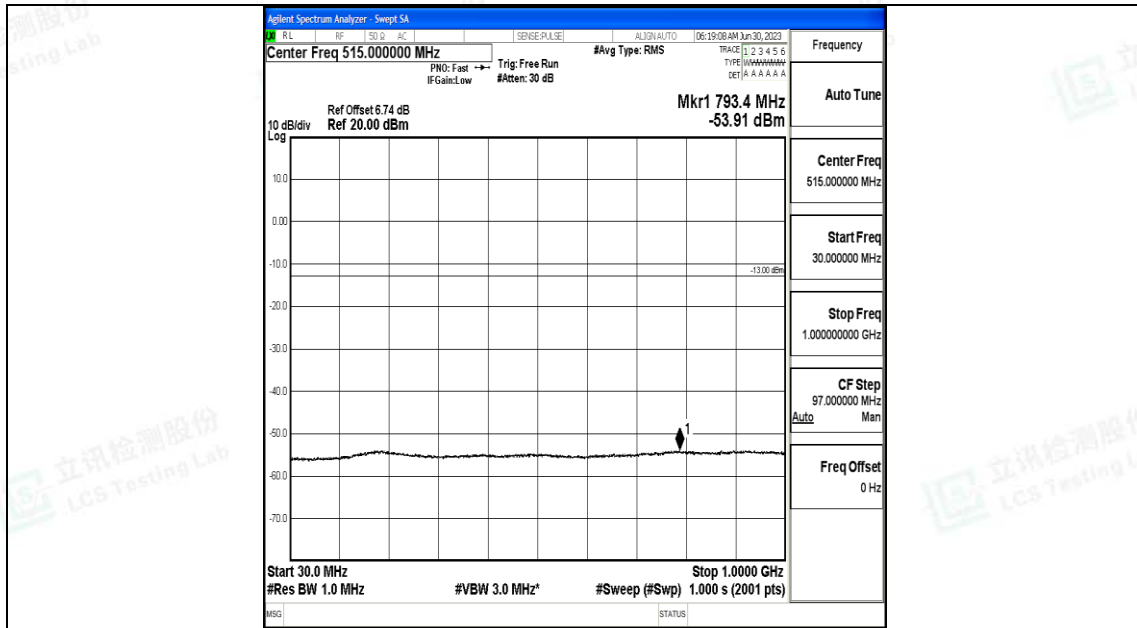

Band4_3MHz_QPSK_20175_1RB#0_0.15~30_0.15~30

Band4_3MHz_QPSK_20175_1RB#0_30~1000_30~1000