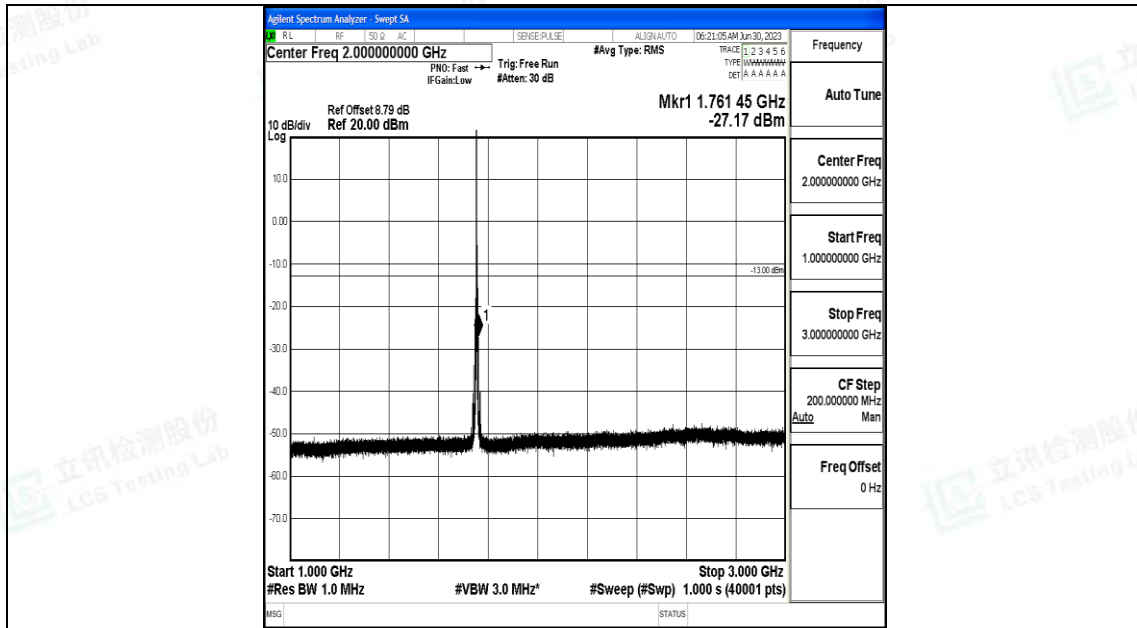

Band4_3MHz_16QAM_20385_1RB#0_30~1000_30~1000

Band4_3MHz_16QAM_20385_1RB#0_1000~3000_1000~3000