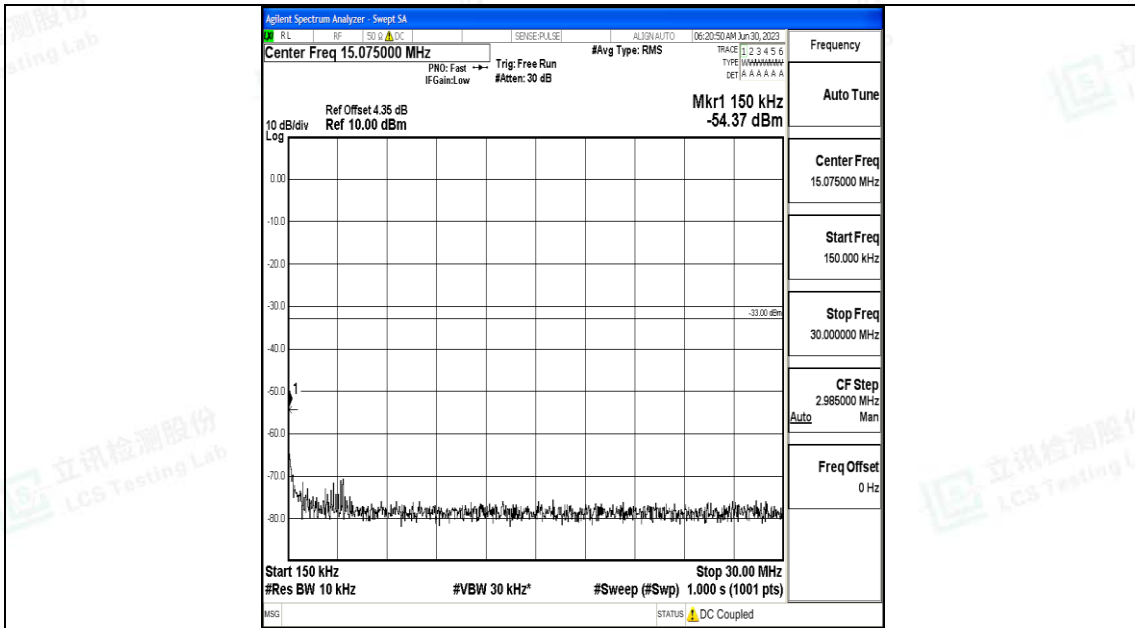

Band4\_3MHz\_QPSK\_20385\_1RB#0\_30~1000\_30~1000

Band4\_3MHz\_QPSK\_20385\_1RB#0\_1000~3000\_1000~3000

Band4\_3MHz\_QPSK\_20385\_1RB#0\_3000~20000\_3000~20000

Band4\_3MHz\_16QAM\_20385\_1RB#0\_0.009~0.15\_0.009~0.15