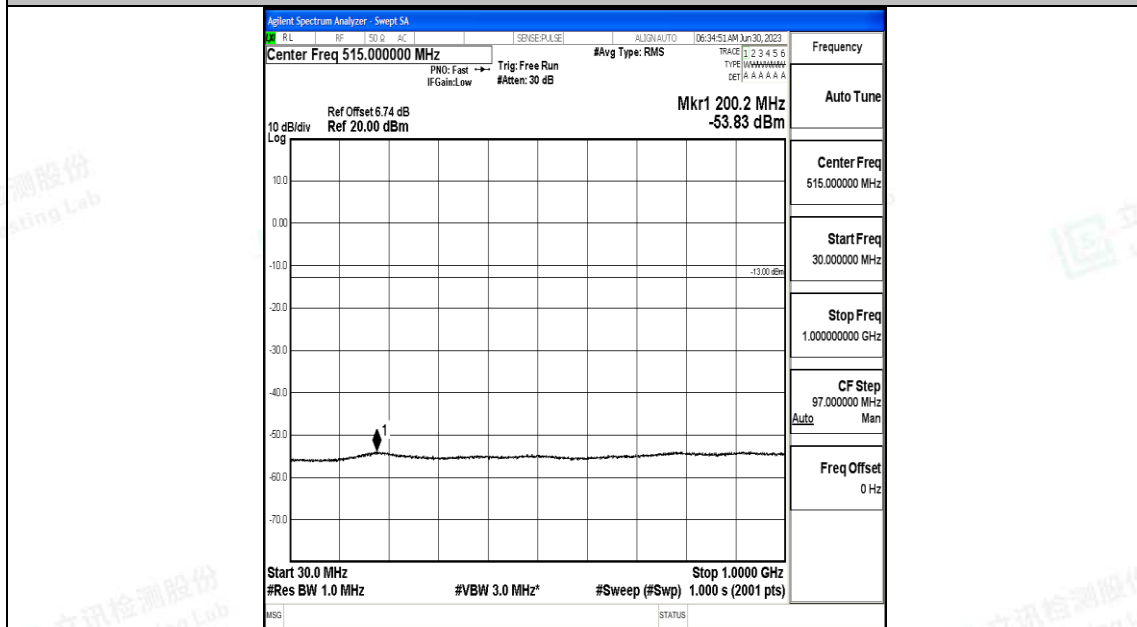

Band4_5MHz_16QAM_20175_1RB#0_0.15~30_0.15~30

Band4_5MHz_16QAM_20175_1RB#0_30~1000_30~1000