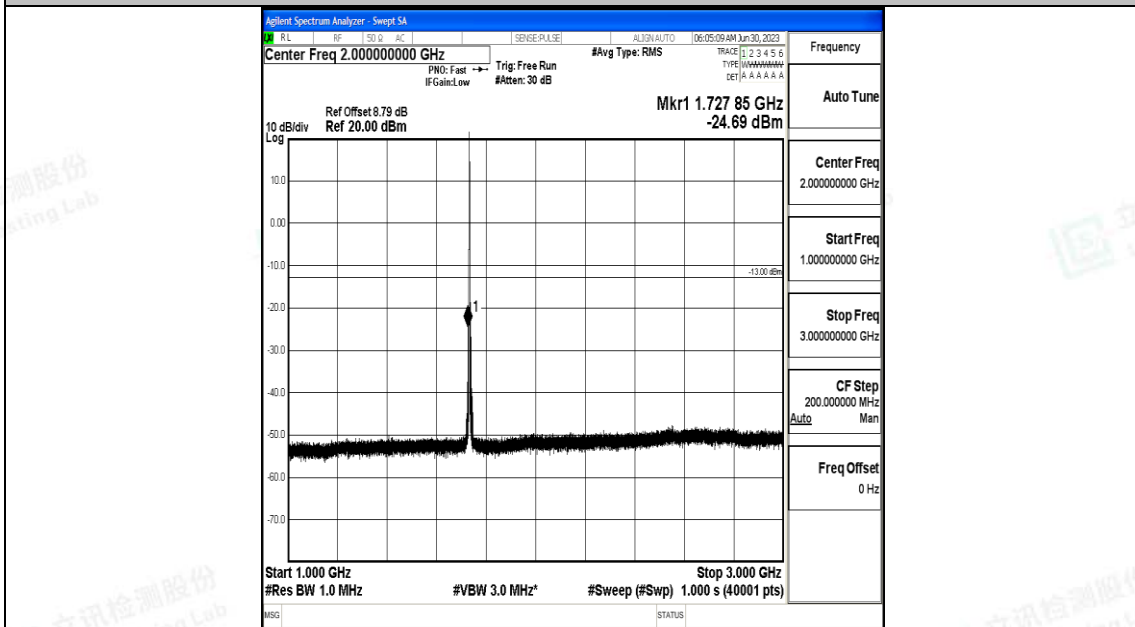

Band4\_1.4MHz\_QPSK\_20175\_1RB#0\_30~1000\_30~1000

Band4\_1.4MHz\_QPSK\_20175\_1RB#0\_1000~3000\_1000~3000

Band4\_1.4MHz\_QPSK\_20175\_1RB#0\_3000~20000\_3000~20000

Band4\_1.4MHz\_16QAM\_20175\_1RB#0\_0.009~0.15\_0.009~0.15