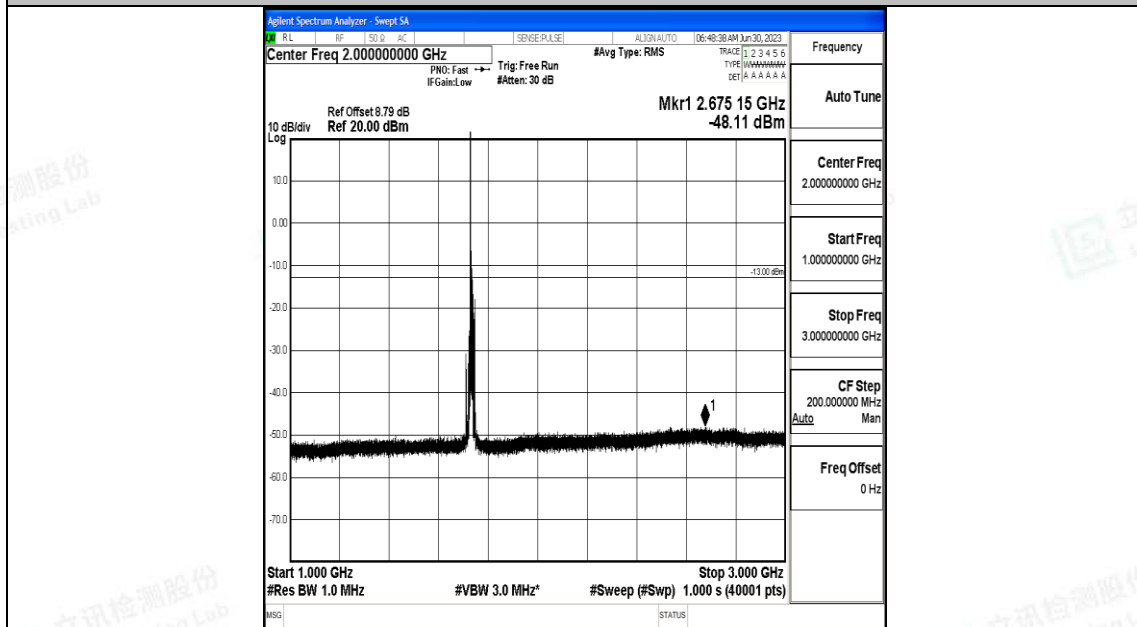

Band4\_10MHz\_QPSK\_20175\_1RB#0\_0.009~0.15\_0.009~0.15

Band4\_10MHz\_QPSK\_20175\_1RB#0\_0.15~30\_0.15~30

Band4\_10MHz\_QPSK\_20175\_1RB#0\_30~1000\_30~1000

Band4\_10MHz\_QPSK\_20175\_1RB#0\_1000~3000\_1000~3000