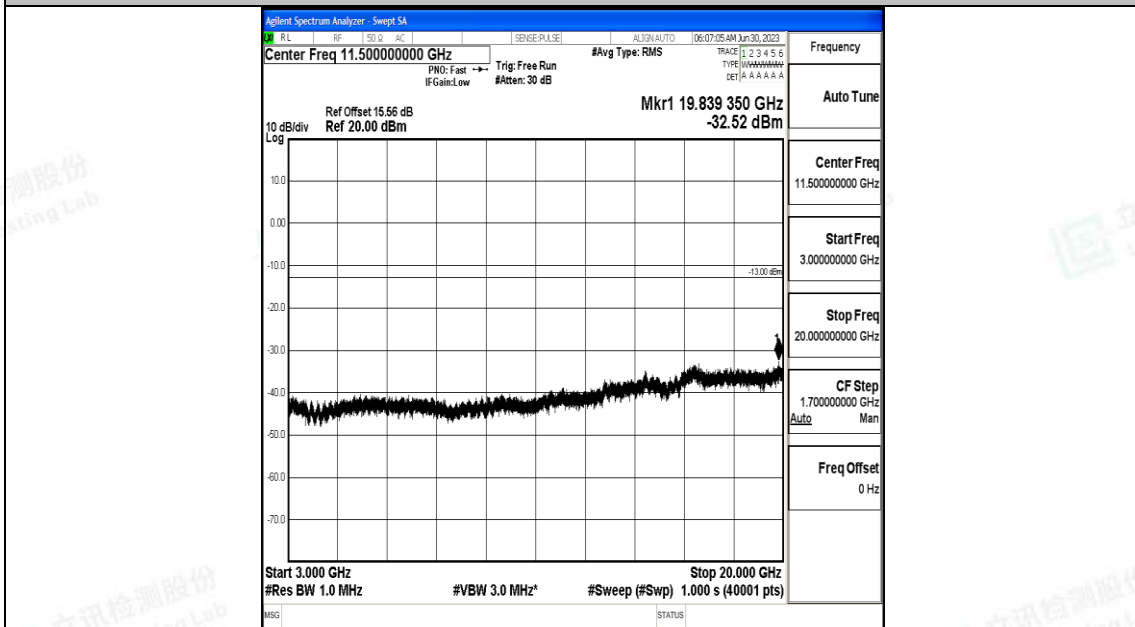

Band4_1.4MHz_16QAM_20393_1RB#0_1000~3000_1000~3000

Band4_1.4MHz_16QAM_20393_1RB#0_3000~20000_3000~20000