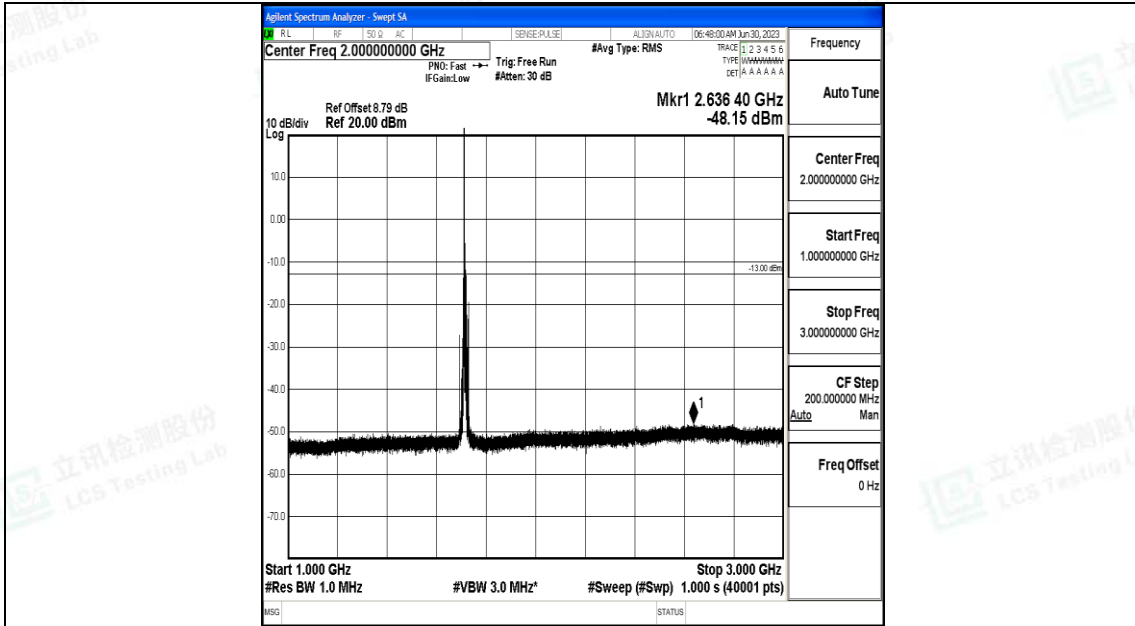

Band4_10MHz_16QAM_20000_1RB#0_30~1000_30~1000

Band4_10MHz_16QAM_20000_1RB#0_1000~3000_1000~3000