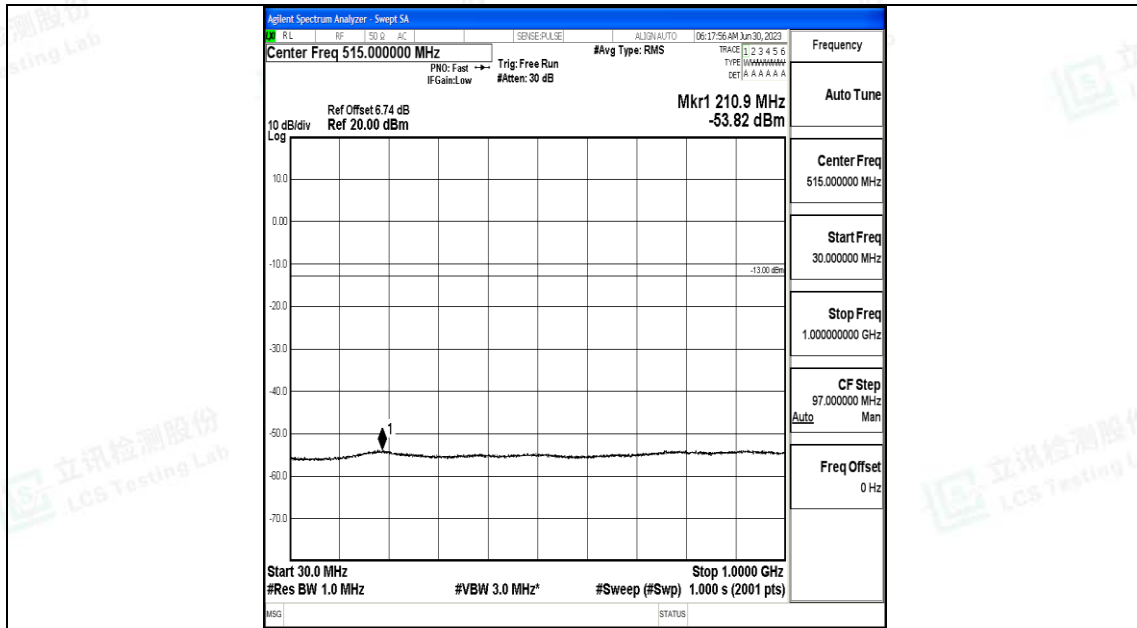

Band4\_1.4MHz\_16QAM\_20393\_1RB#0\_1000~3000\_1000~3000

Band4\_1.4MHz\_16QAM\_20393\_1RB#0\_3000~20000\_3000~20000

Band4\_3MHz\_QPSK\_19965\_1RB#0\_0.009~0.15\_0.009~0.15

Band4\_3MHz\_QPSK\_19965\_1RB#0\_0.15~30\_0.15~30