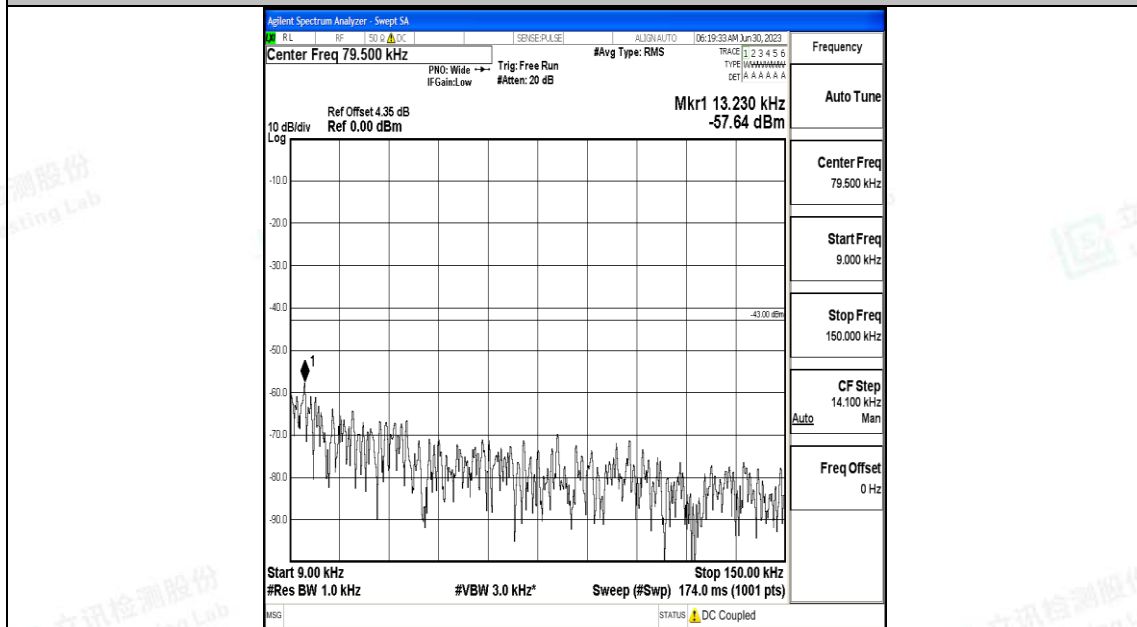

Band4_3MHz_QPSK_20175_1RB#0_3000~20000_3000~20000

Band4_3MHz_16QAM_20175_1RB#0_0.009~0.15_0.009~0.15