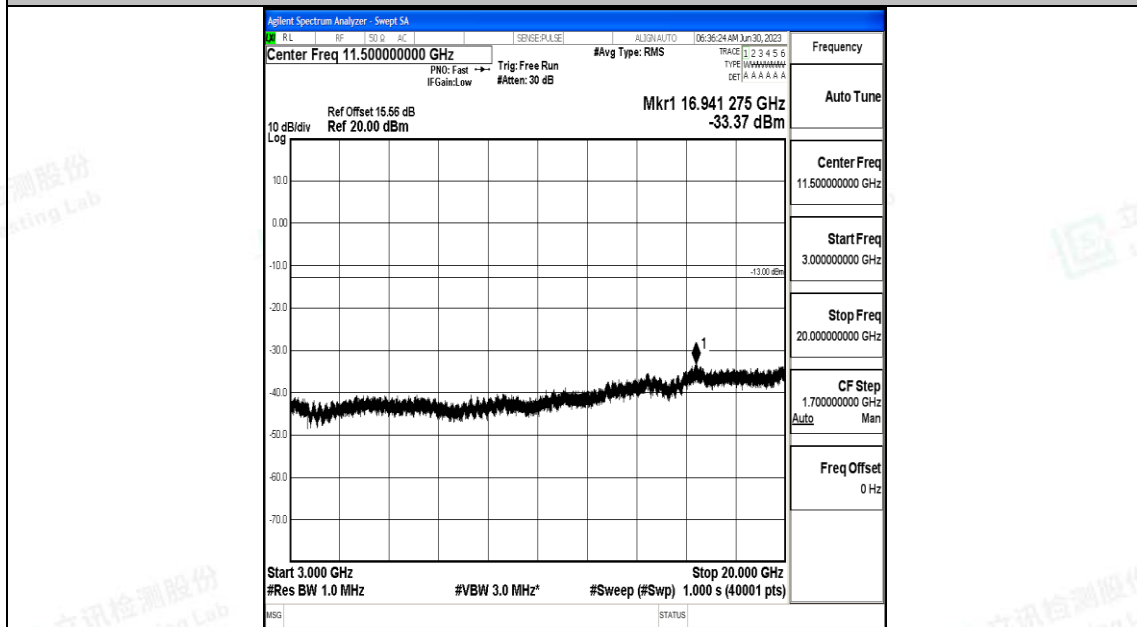

Band4_5MHz_16QAM_20375_1RB#0_1000~3000_1000~3000

Band4_5MHz_16QAM_20375_1RB#0_3000~20000_3000~20000