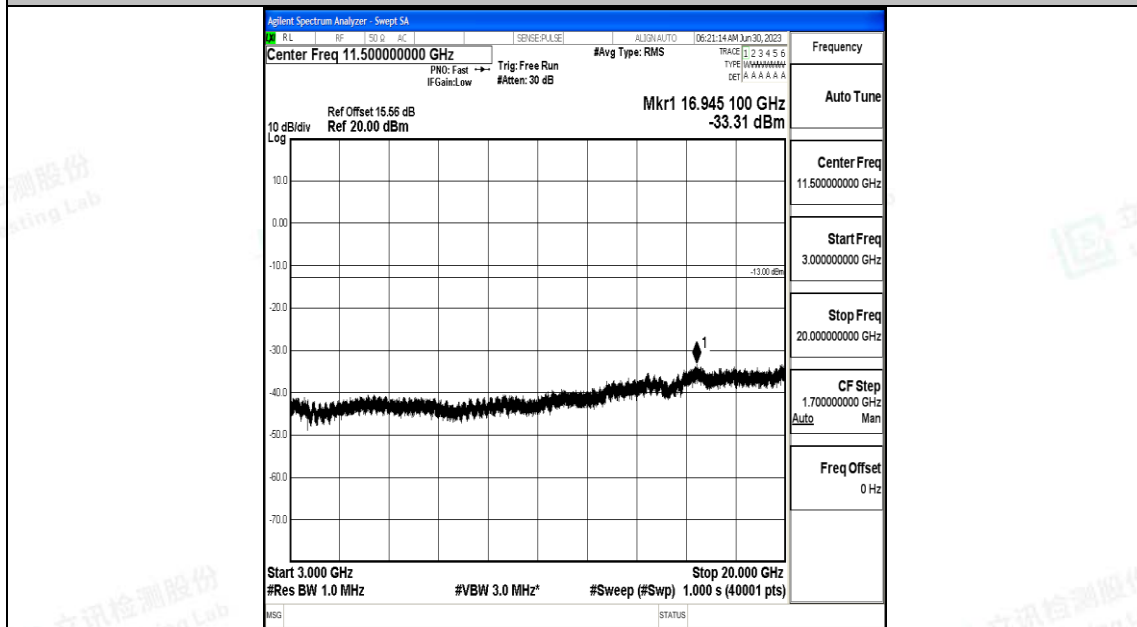

Band4\_3MHz\_16QAM\_20385\_1RB#0\_0.15~30\_0.15~30

Band4\_3MHz\_16QAM\_20385\_1RB#0\_30~1000\_30~1000

Band4\_3MHz\_16QAM\_20385\_1RB#0\_1000~3000\_1000~3000

Band4\_3MHz\_16QAM\_20385\_1RB#0\_3000~20000\_3000~20000