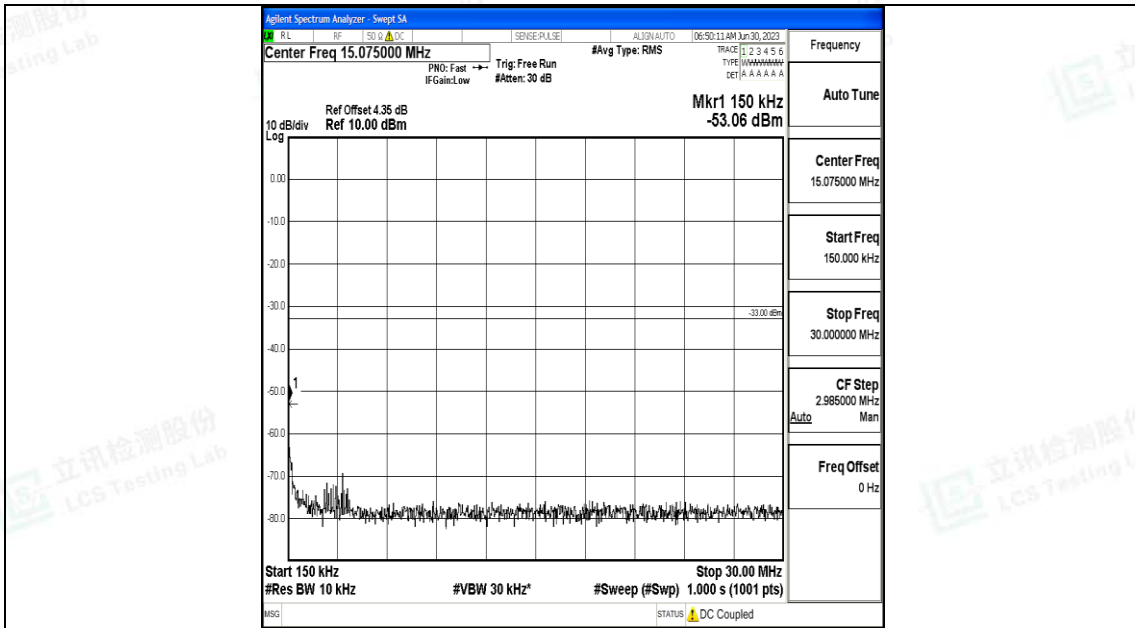

Band4_10MHz_16QAM_20350_1RB#0_0.15~30_0.15~30