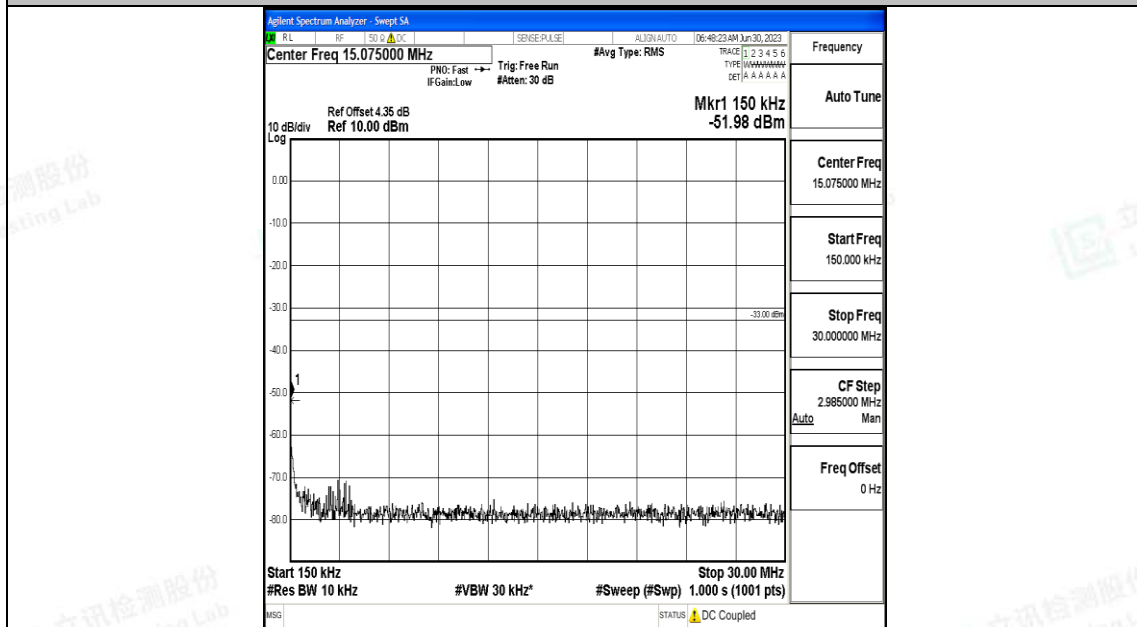

Band4_10MHz_QPSK_20175_1RB#0_0.009~0.15_0.009~0.15

Band4_10MHz_QPSK_20175_1RB#0_0.15~30_0.15~30