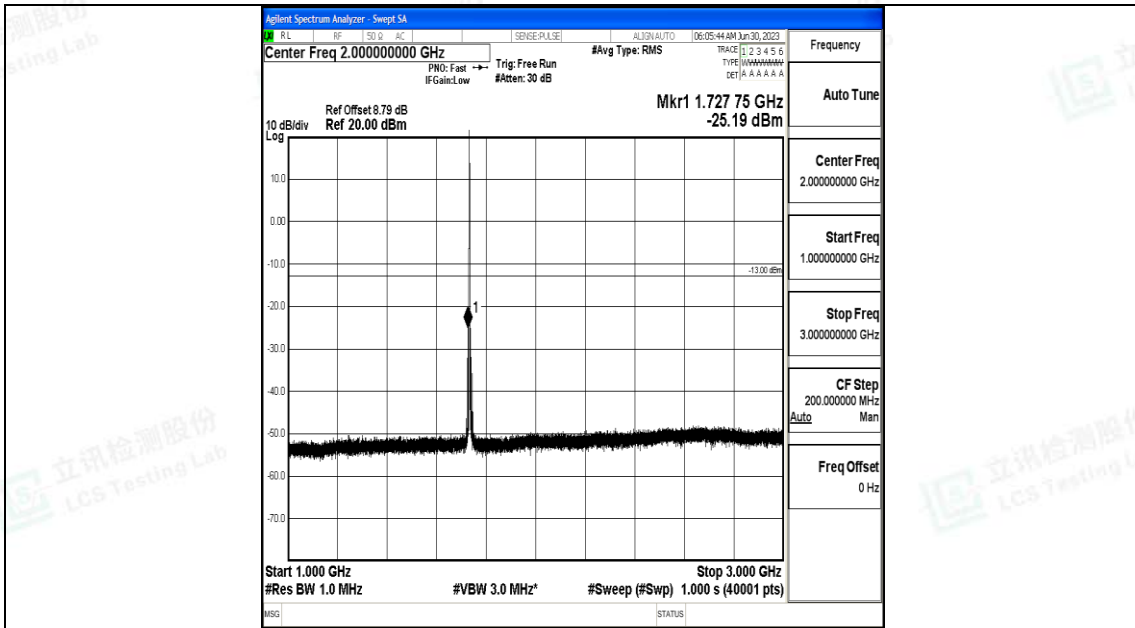

Band4_1.4MHz_16QAM_20175_1RB#0_30~1000_30~1000

Band4_1.4MHz_16QAM_20175_1RB#0_1000~3000_1000~3000