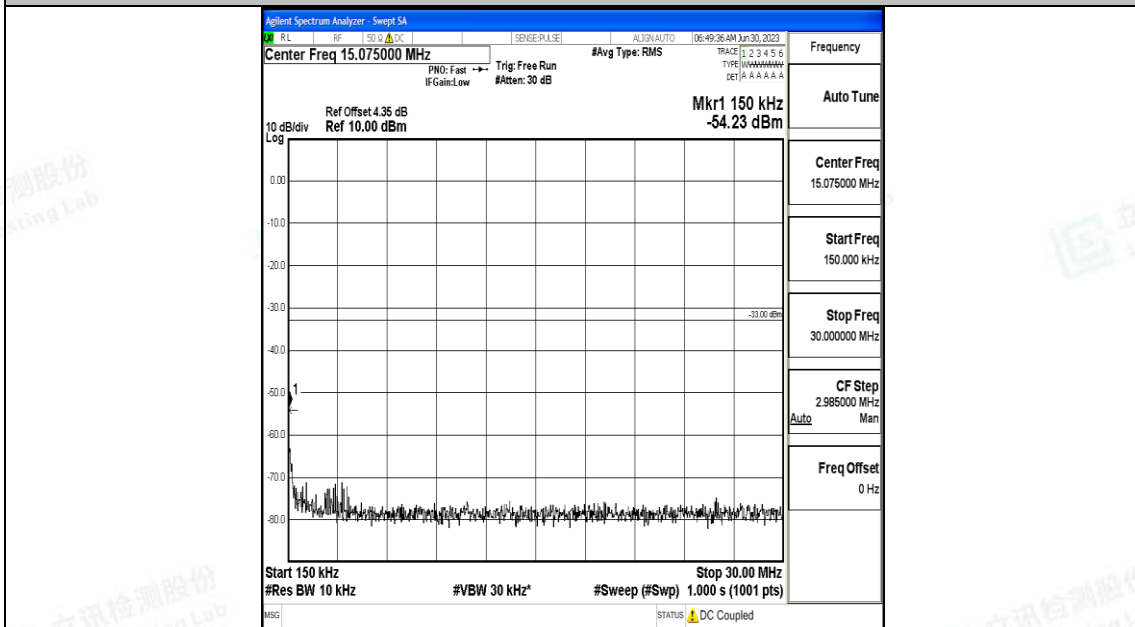

Band4\_10MHz\_16QAM\_20175\_1RB#0\_1000~3000\_1000~3000

Band4\_10MHz\_16QAM\_20175\_1RB#0\_3000~20000\_3000~20000

Band4\_10MHz\_QPSK\_20350\_1RB#0\_0.009~0.15\_0.009~0.15

Band4\_10MHz\_QPSK\_20350\_1RB#0\_0.15~30\_0.15~30