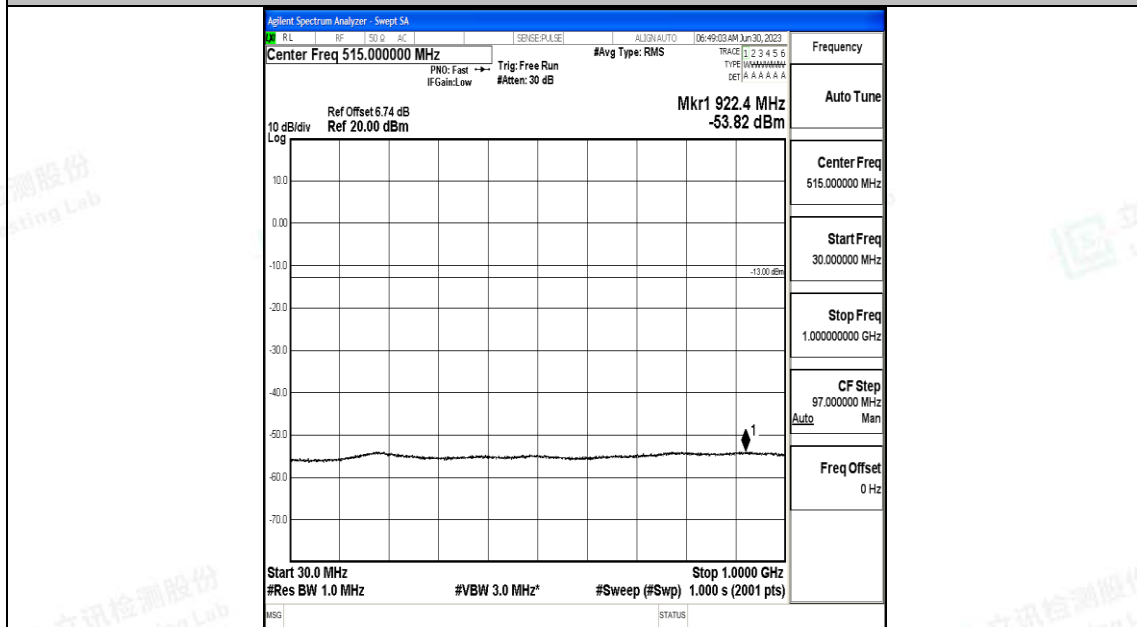

Band4\_10MHz\_QPSK\_20175\_1RB#0\_3000~20000\_3000~20000

Band4\_10MHz\_16QAM\_20175\_1RB#0\_0.009~0.15\_0.009~0.15

Band4\_10MHz\_16QAM\_20175\_1RB#0\_0.15~30\_0.15~30

Band4\_10MHz\_16QAM\_20175\_1RB#0\_30~1000\_30~1000