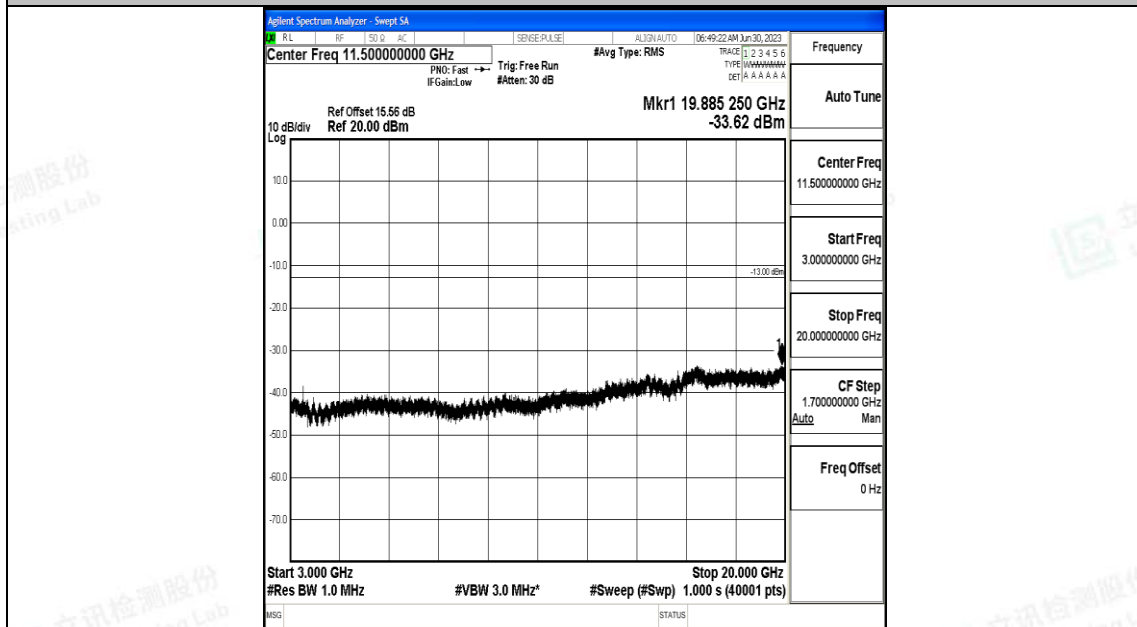

Band4_10MHz_16QAM_20175_1RB#0_1000~3000_1000~3000

Band4_10MHz_16QAM_20175_1RB#0_3000~20000_3000~20000