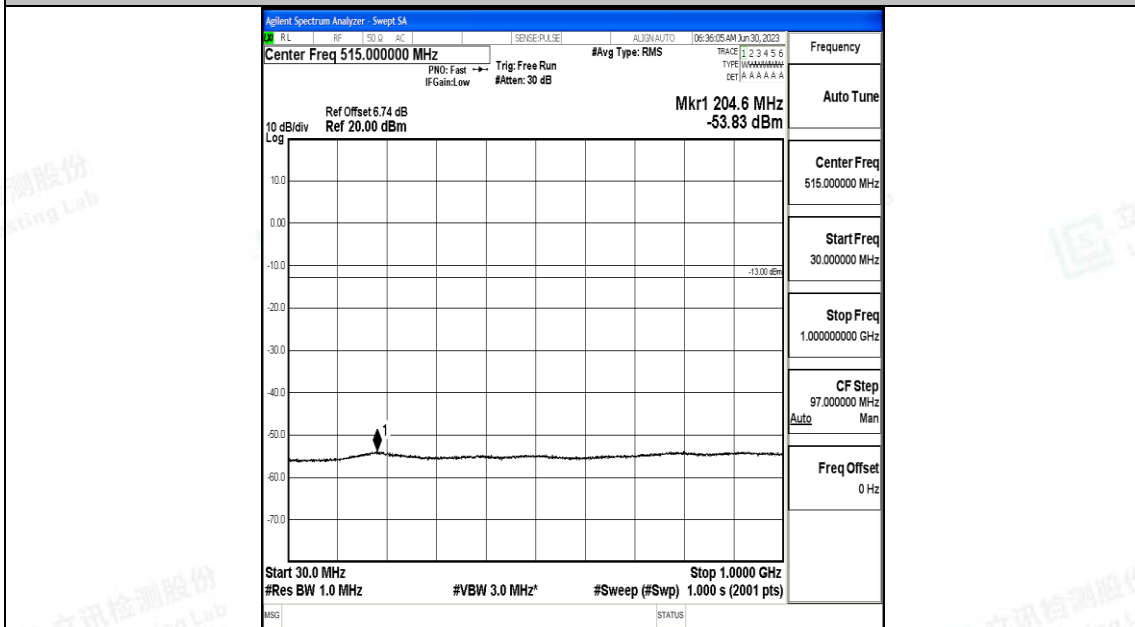

Band4\_5MHz\_QPSK\_20375\_1RB#0\_3000~20000\_3000~20000

Band4\_5MHz\_16QAM\_20375\_1RB#0\_0.009~0.15\_0.009~0.15

Band4\_5MHz\_16QAM\_20375\_1RB#0\_0.15~30\_0.15~30

Band4\_5MHz\_16QAM\_20375\_1RB#0\_30~1000\_30~1000