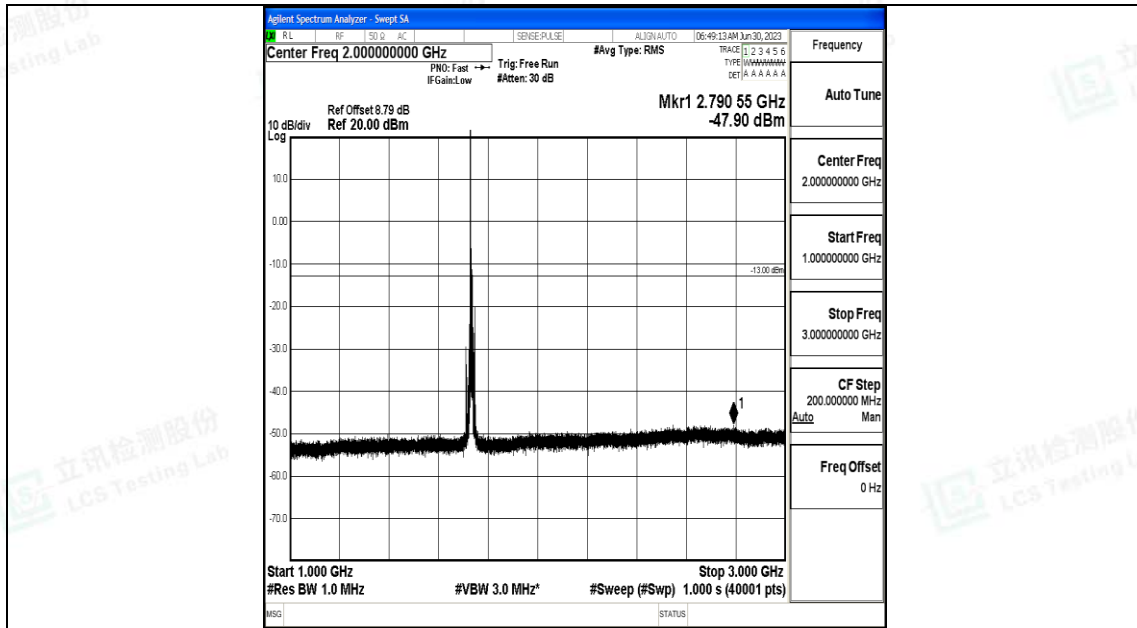

Band4\_10MHz\_QPSK\_20175\_1RB#0\_3000~20000\_3000~20000

Band4\_10MHz\_16QAM\_20175\_1RB#0\_0.009~0.15\_0.009~0.15

Band4\_10MHz\_16QAM\_20175\_1RB#0\_0.15~30\_0.15~30

Band4\_10MHz\_16QAM\_20175\_1RB#0\_30~1000\_30~1000