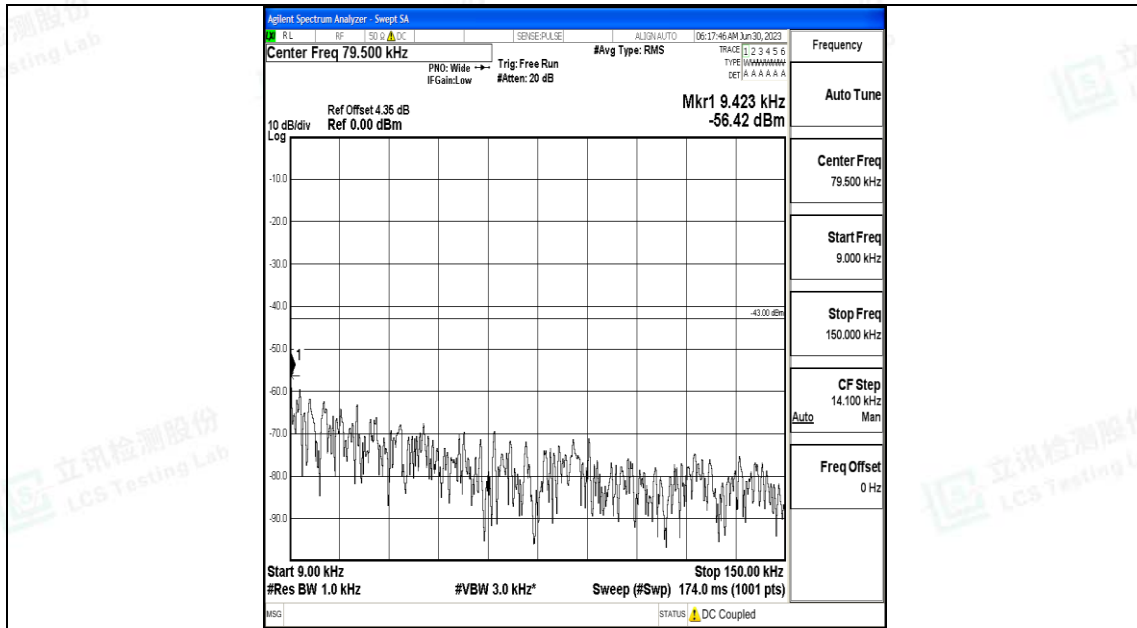

Band4_1.4MHz_16QAM_20393_1RB#0_3000~20000_3000~20000

Band4_3MHz_QPSK_19965_1RB#0_0.009~0.15_0.009~0.15