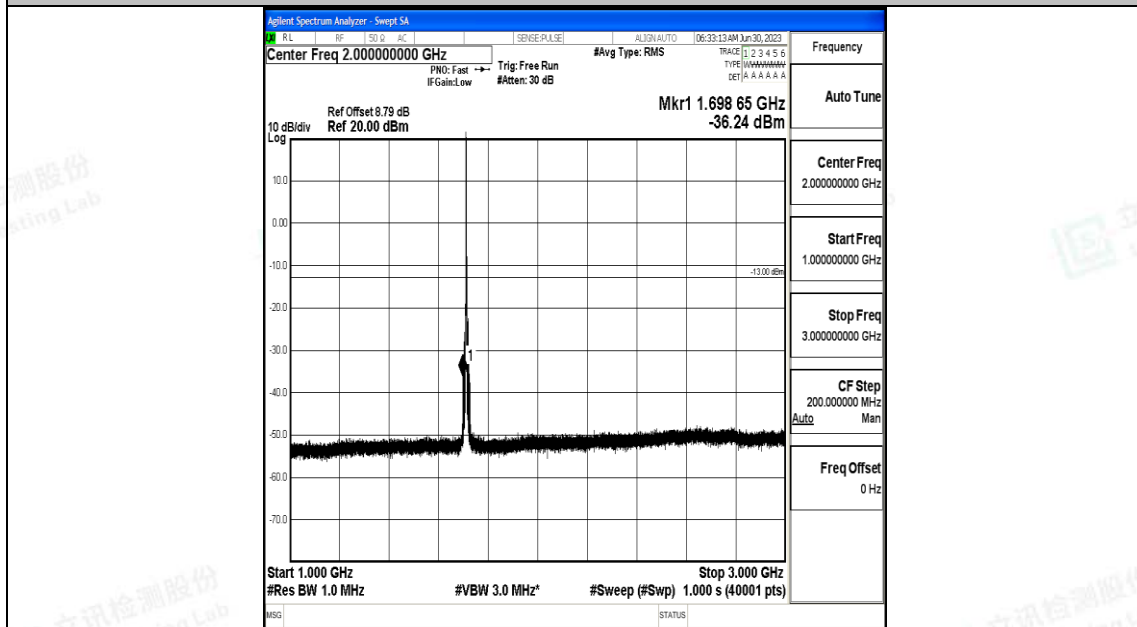

Band4\_5MHz\_QPSK\_19975\_1RB#0\_0.009~0.15\_0.009~0.15

Band4\_5MHz\_QPSK\_19975\_1RB#0\_0.15~30\_0.15~30

Band4\_5MHz\_QPSK\_19975\_1RB#0\_30~1000\_30~1000

Band4\_5MHz\_QPSK\_19975\_1RB#0\_1000~3000\_1000~3000