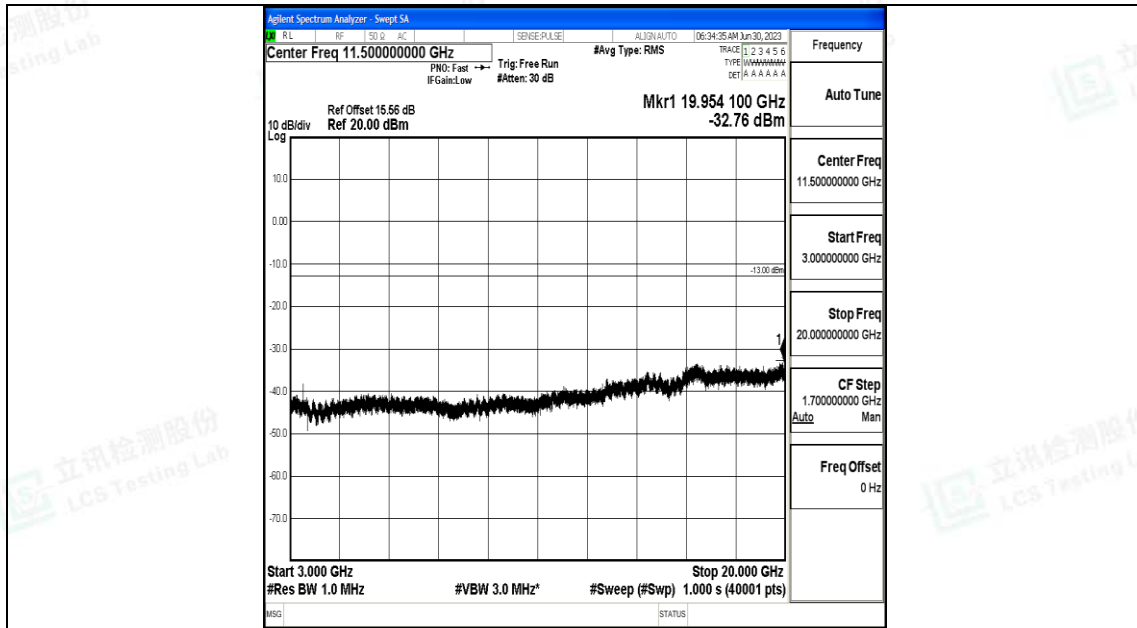

Band4_5MHz_QPSK_20175_1RB#0_1000~3000_1000~3000

Band4_5MHz_QPSK_20175_1RB#0_3000~20000_3000~20000