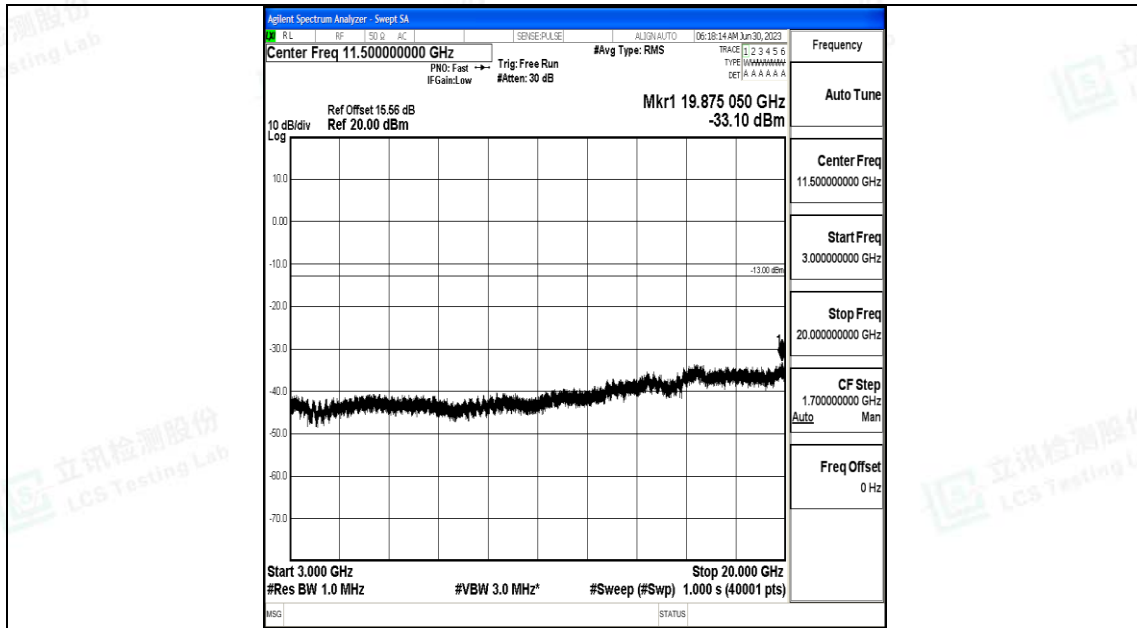

Band4_3MHz_QPSK_19965_1RB#0_1000~3000_1000~3000

Band4_3MHz_QPSK_19965_1RB#0_3000~20000_3000~20000