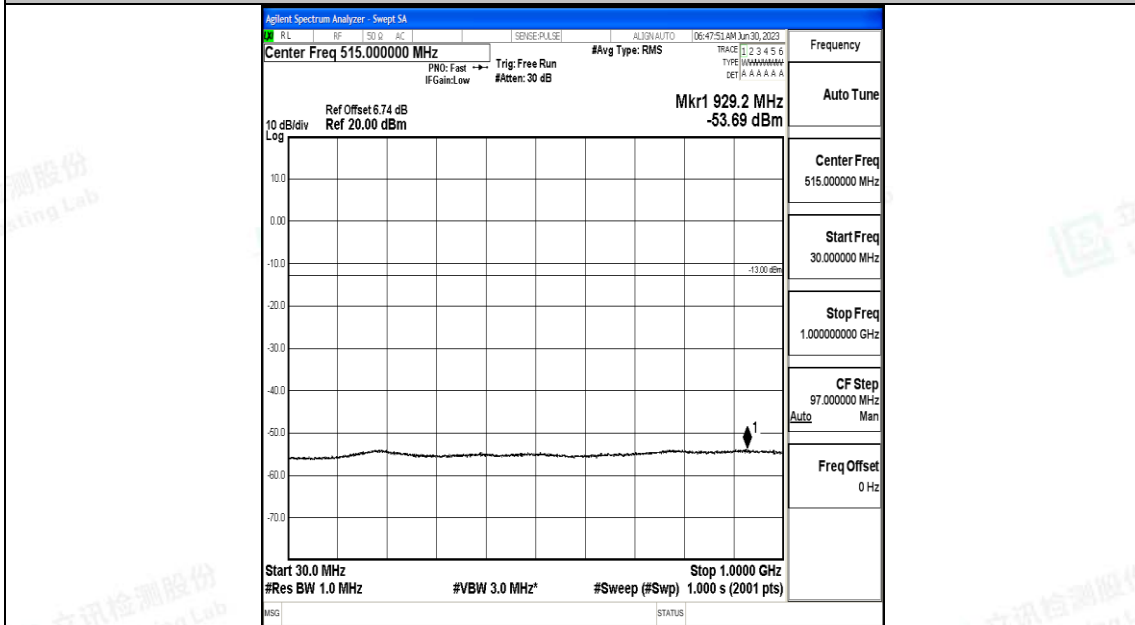

Band4_10MHz_16QAM_20000_1RB#0_0.15~30_0.15~30

Band4_10MHz_16QAM_20000_1RB#0_30~1000_30~1000