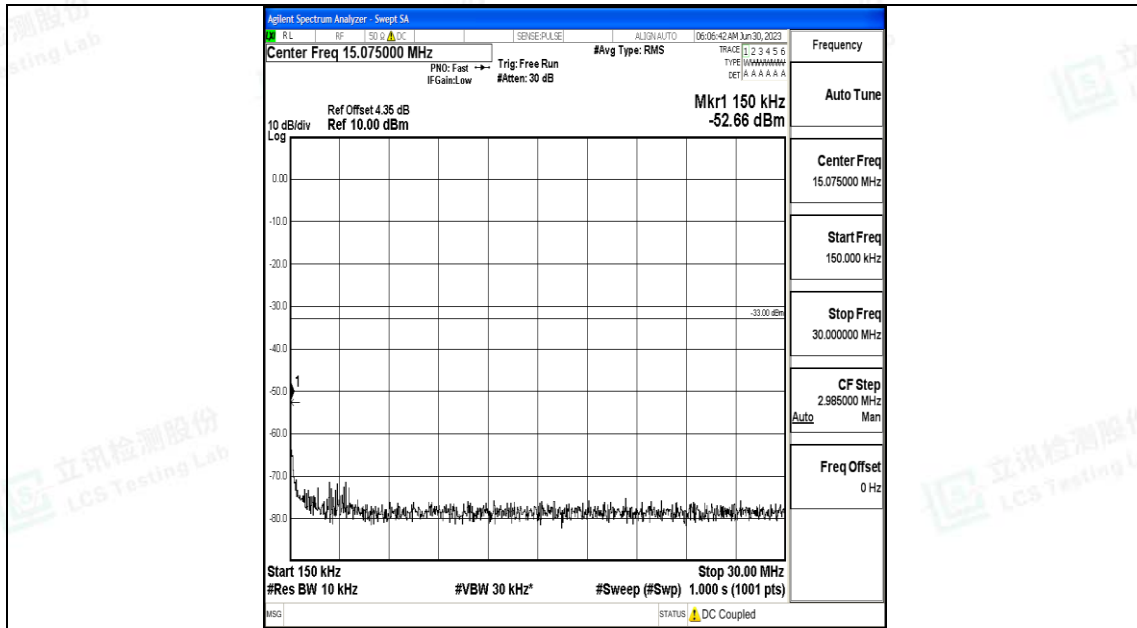

Band4_1.4MHz_16QAM_20393_1RB#0_0.009~0.15_0.009~0.15

Band4_1.4MHz_16QAM_20393_1RB#0_0.15~30_0.15~30