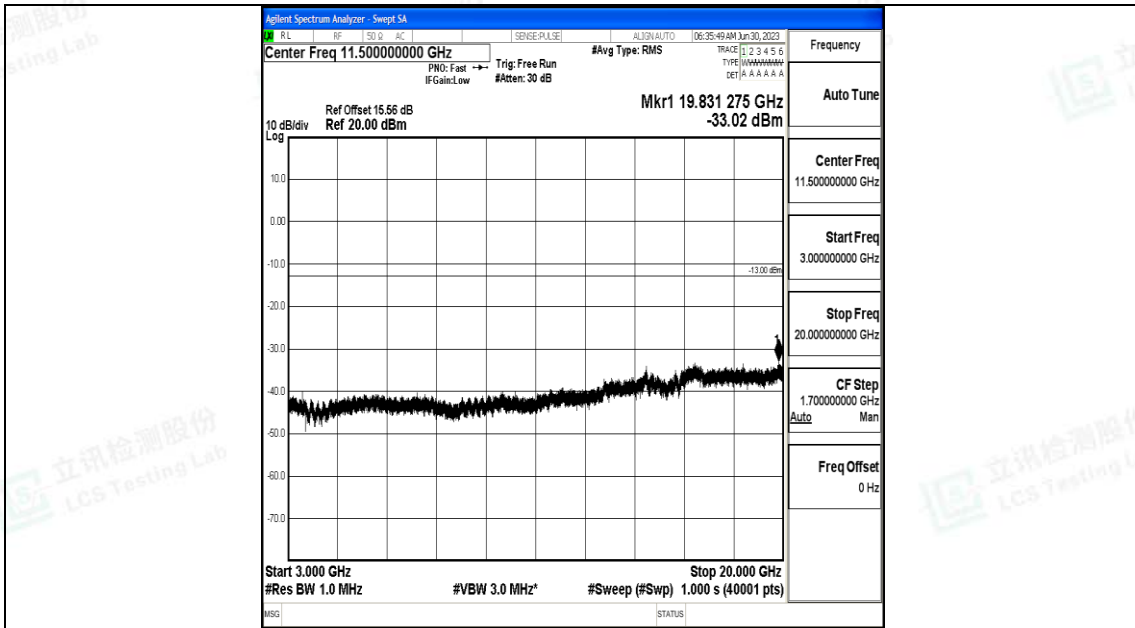

Band4\_5MHz\_QPSK\_20375\_1RB#0\_0.009~0.15\_0.009~0.15

Band4\_5MHz\_QPSK\_20375\_1RB#0\_0.15~30\_0.15~30

Band4\_5MHz\_QPSK\_20375\_1RB#0\_30~1000\_30~1000

Band4\_5MHz\_QPSK\_20375\_1RB#0\_1000~3000\_1000~3000