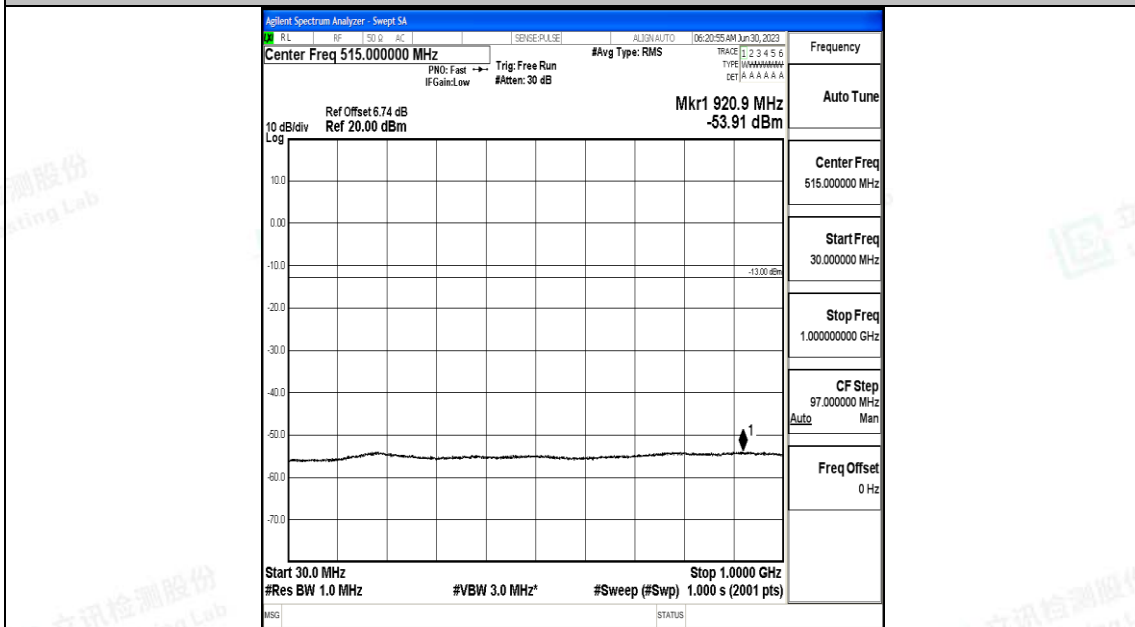

Band4_3MHz_16QAM_20385_1RB#0_0.15~30_0.15~30

Band4_3MHz_16QAM_20385_1RB#0_30~1000_30~1000