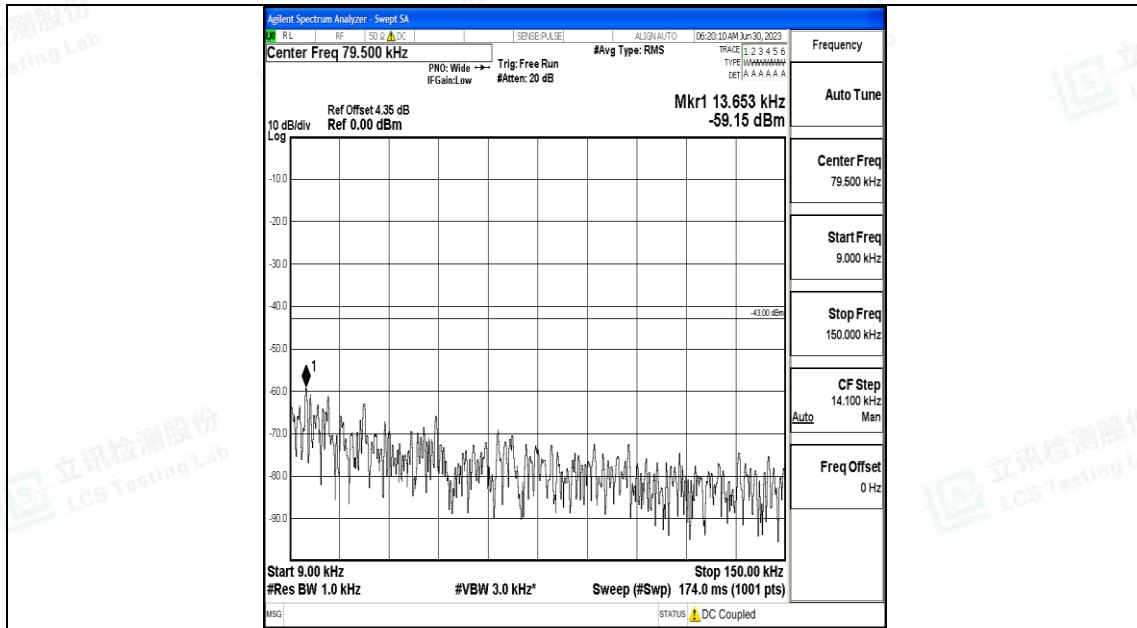

Band4_3MHz_16QAM_20175_1RB#0_3000~20000_3000~20000

Band4_3MHz_QPSK_20385_1RB#0_0.009~0.15_0.009~0.15