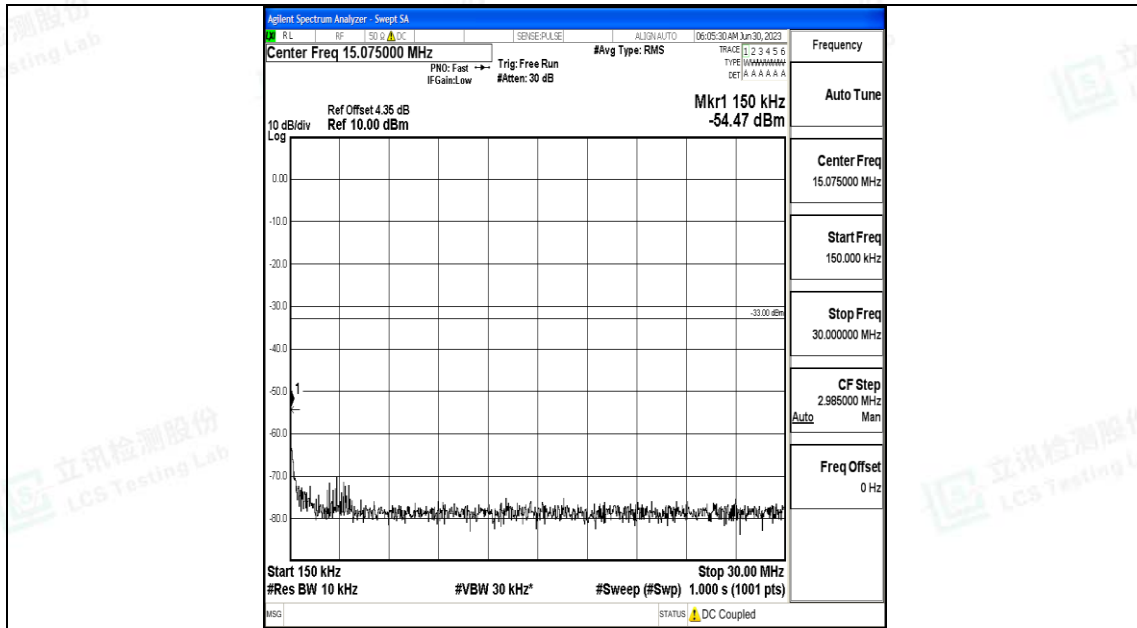

Band4\_1.4MHz\_QPSK\_20175\_1RB#0\_30~1000\_30~1000

Band4\_1.4MHz\_QPSK\_20175\_1RB#0\_1000~3000\_1000~3000

Band4\_1.4MHz\_QPSK\_20175\_1RB#0\_3000~20000\_3000~20000

Band4\_1.4MHz\_16QAM\_20175\_1RB#0\_0.009~0.15\_0.009~0.15