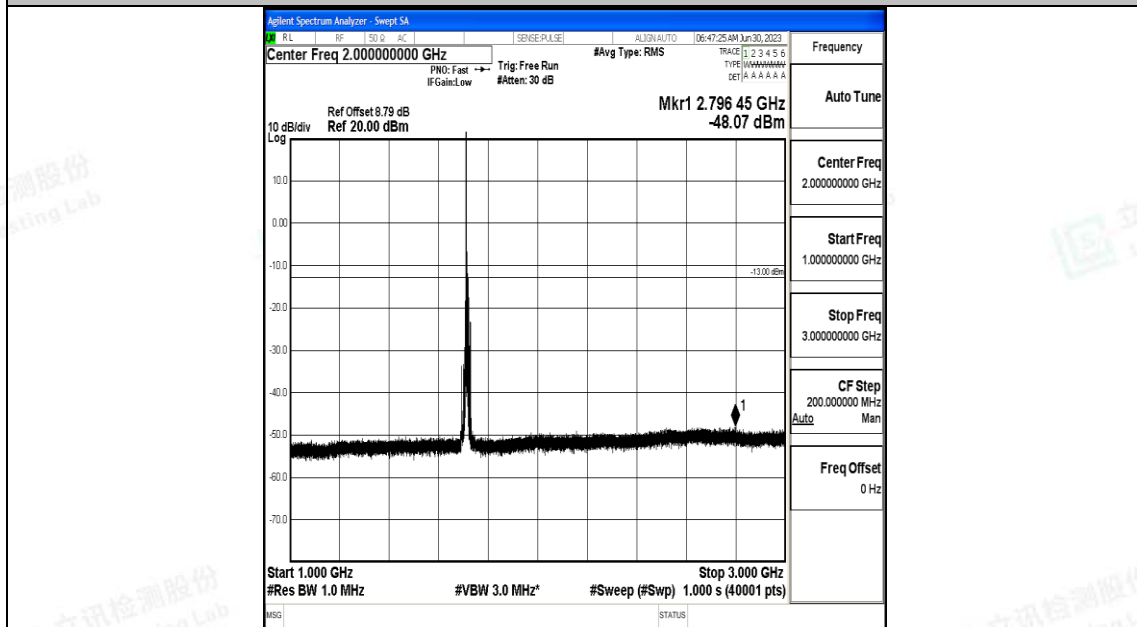

Band4_10MHz_QPSK_20000_1RB#0_30~1000_30~1000

Band4_10MHz_QPSK_20000_1RB#0_1000~3000_1000~3000