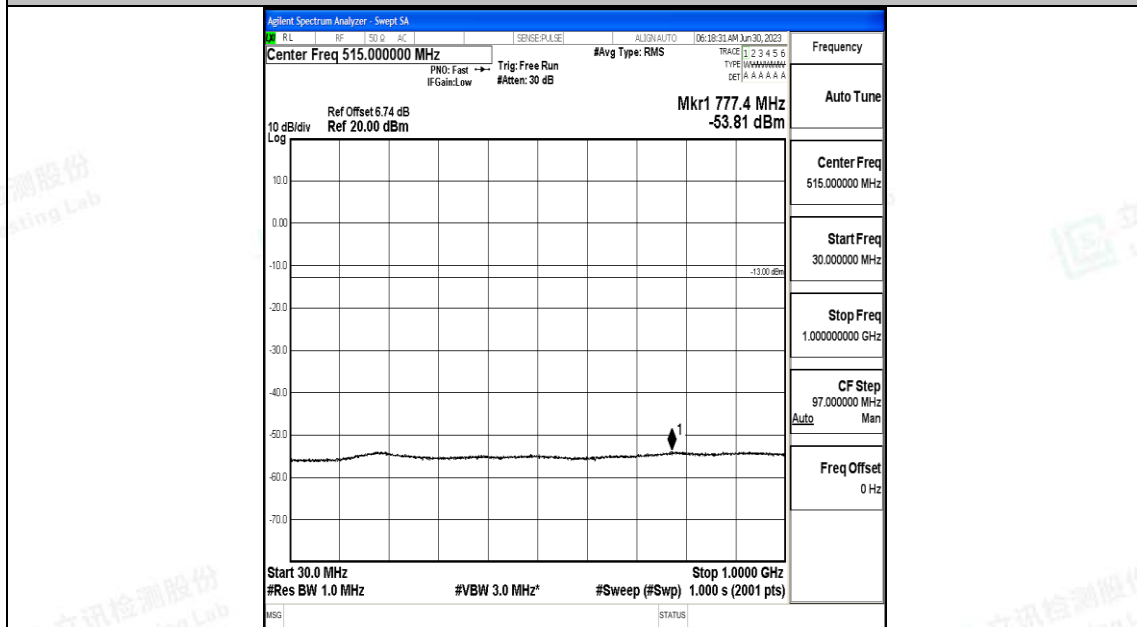

Band4_3MHz_16QAM_19965_1RB#0_0.15~30_0.15~30

Band4_3MHz_16QAM_19965_1RB#0_30~1000_30~1000