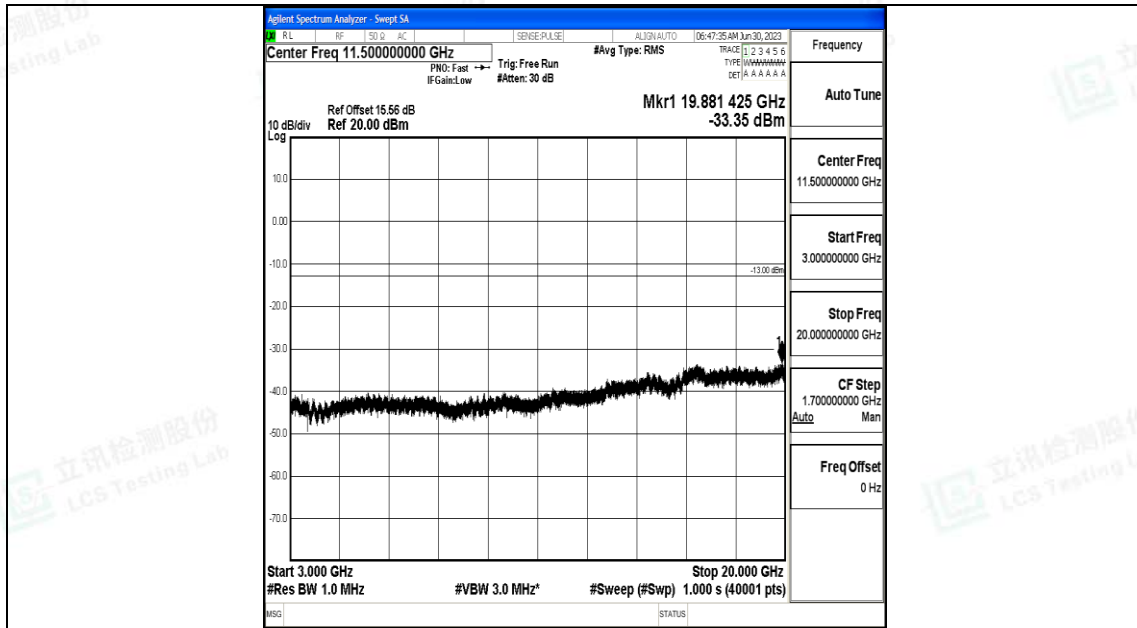

Band4_10MHz_QPSK_20000_1RB#0_1000~3000_1000~3000

Band4_10MHz_QPSK_20000_1RB#0_3000~20000_3000~20000