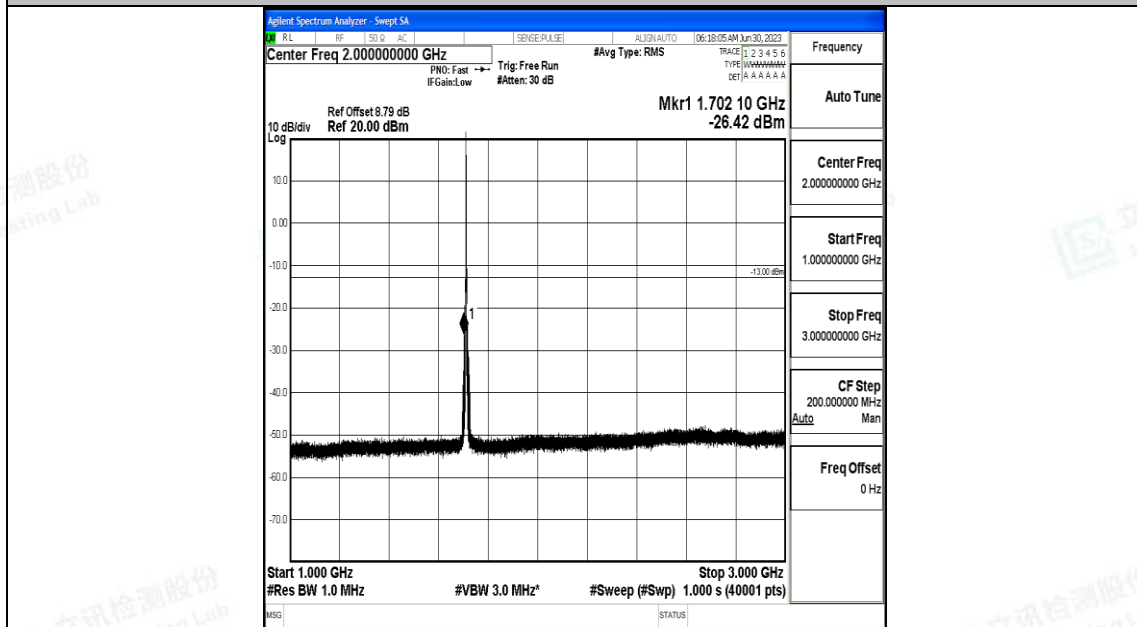

Band4_3MHz_QPSK_19965_1RB#0_30~1000_30~1000

Band4_3MHz_QPSK_19965_1RB#0_1000~3000_1000~3000