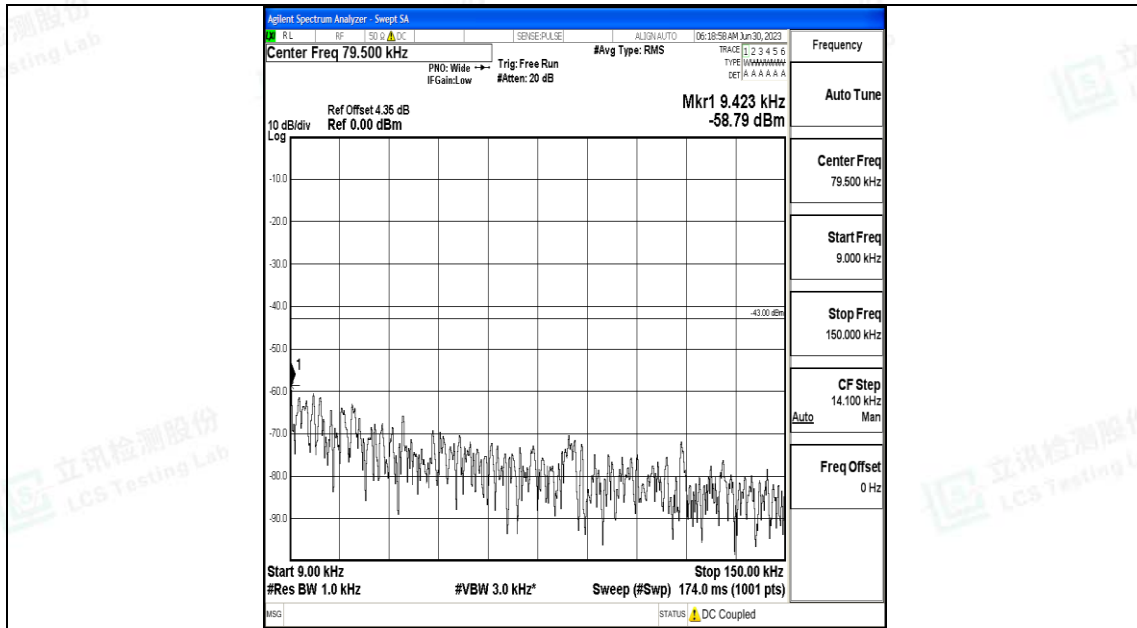

Band4\_3MHz\_16QAM\_19965\_1RB#0\_0.15~30\_0.15~30

Band4\_3MHz\_16QAM\_19965\_1RB#0\_30~1000\_30~1000

Band4\_3MHz\_16QAM\_19965\_1RB#0\_1000~3000\_1000~3000

Band4\_3MHz\_16QAM\_19965\_1RB#0\_3000~20000\_3000~20000