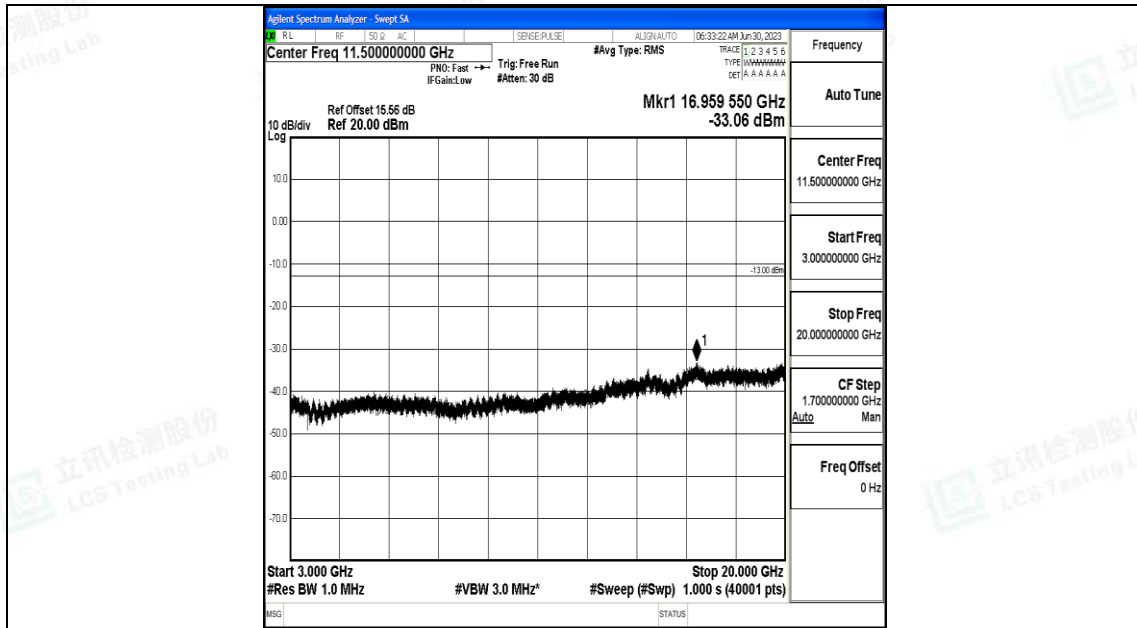

Band4\_5MHz\_QPSK\_19975\_1RB#0\_0.009~0.15\_0.009~0.15

Band4\_5MHz\_QPSK\_19975\_1RB#0\_0.15~30\_0.15~30

Band4\_5MHz\_QPSK\_19975\_1RB#0\_30~1000\_30~1000

Band4\_5MHz\_QPSK\_19975\_1RB#0\_1000~3000\_1000~3000