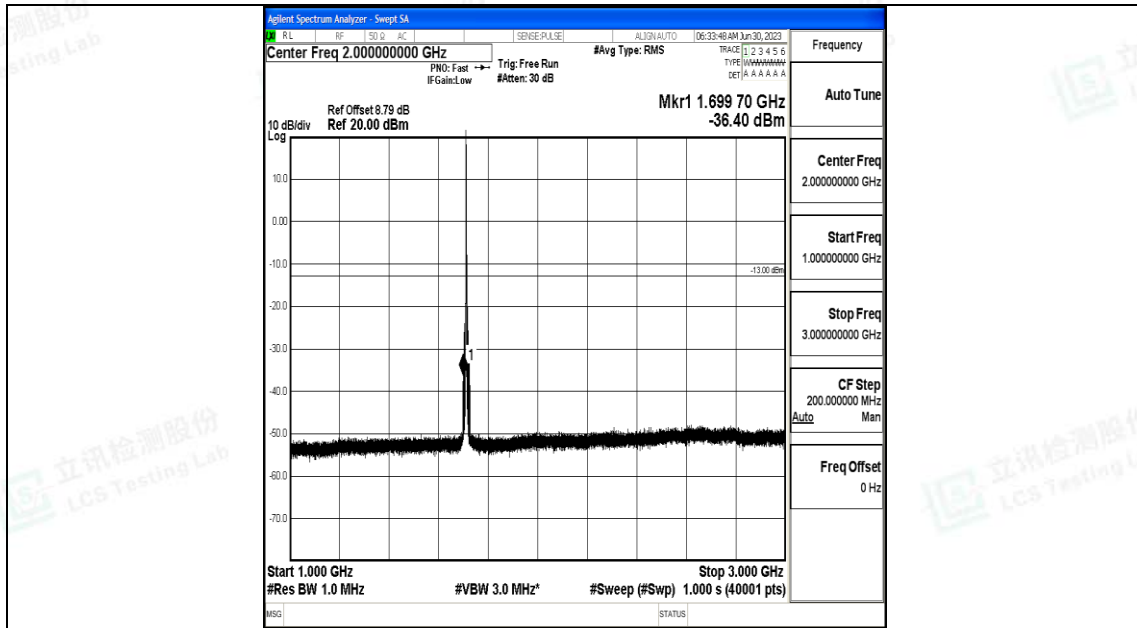

Band4\_5MHz\_QPSK\_19975\_1RB#0\_3000~20000\_3000~20000

Band4\_5MHz\_16QAM\_19975\_1RB#0\_0.009~0.15\_0.009~0.15

Band4\_5MHz\_16QAM\_19975\_1RB#0\_0.15~30\_0.15~30

Band4\_5MHz\_16QAM\_19975\_1RB#0\_30~1000\_30~1000