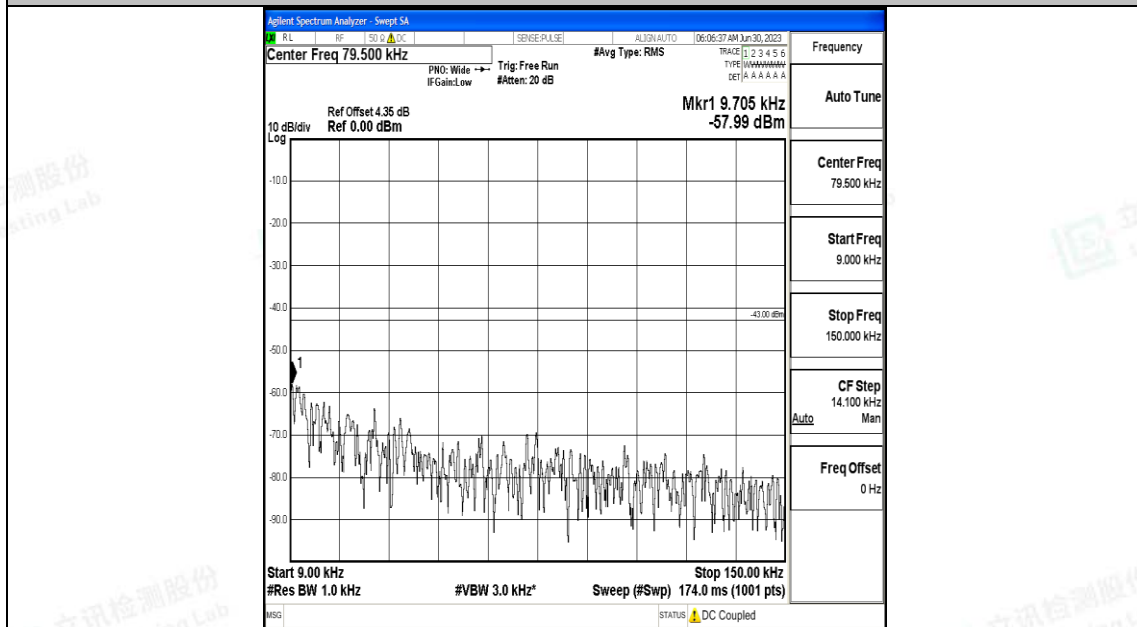

Band4_1.4MHz_QPSK_20393_1RB#0_3000~20000_3000~20000

Band4_1.4MHz_16QAM_20393_1RB#0_0.009~0.15_0.009~0.15