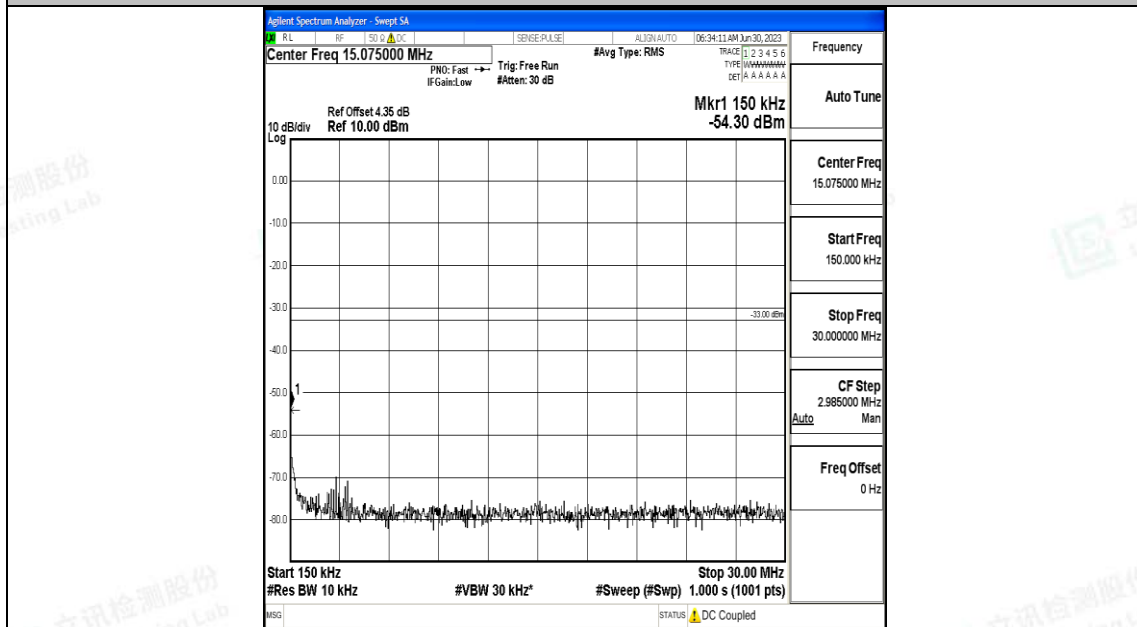

Band4\_5MHz\_16QAM\_19975\_1RB#0\_1000~3000\_1000~3000

Band4\_5MHz\_16QAM\_19975\_1RB#0\_3000~20000\_3000~20000

Band4\_5MHz\_QPSK\_20175\_1RB#0\_0.009~0.15\_0.009~0.15

Band4\_5MHz\_QPSK\_20175\_1RB#0\_0.15~30\_0.15~30