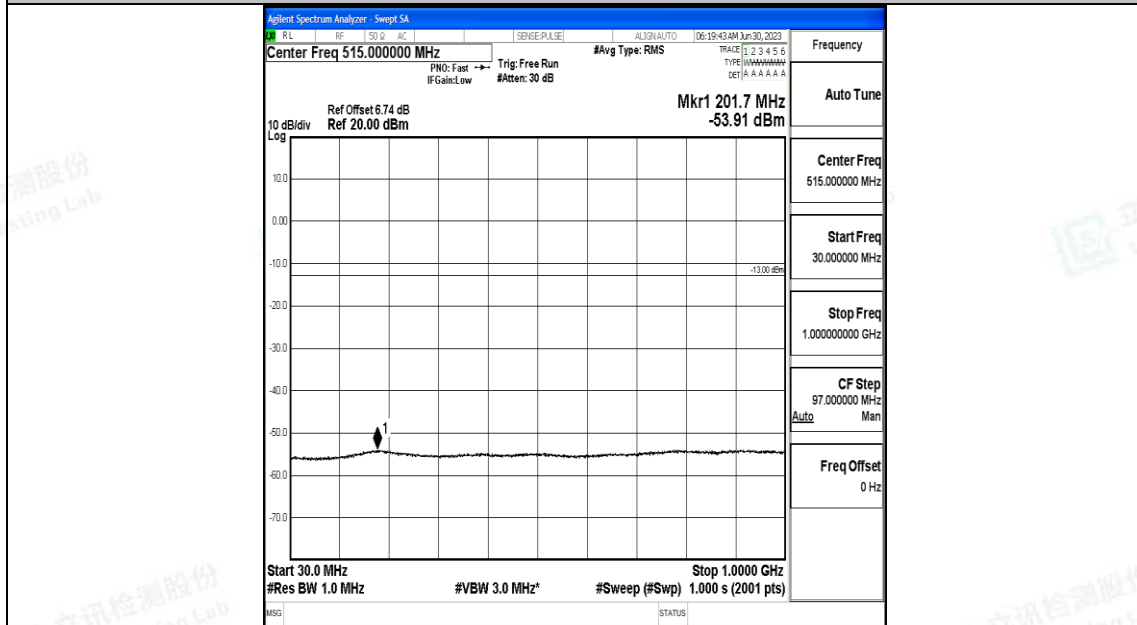

Band4\_3MHz\_QPSK\_20175\_1RB#0\_3000~20000\_3000~20000

Band4\_3MHz\_16QAM\_20175\_1RB#0\_0.009~0.15\_0.009~0.15

Band4\_3MHz\_16QAM\_20175\_1RB#0\_0.15~30\_0.15~30

Band4\_3MHz\_16QAM\_20175\_1RB#0\_30~1000\_30~1000