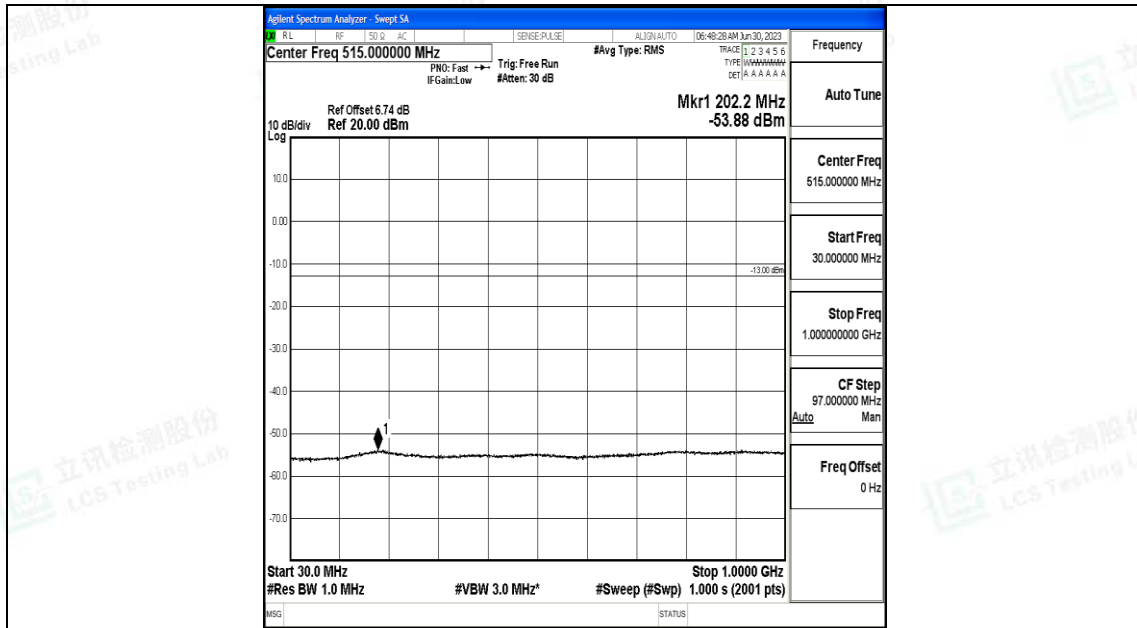

Band4_10MHz_QPSK_20175_1RB#0_0.15~30_0.15~30

Band4_10MHz_QPSK_20175_1RB#0_30~1000_30~1000