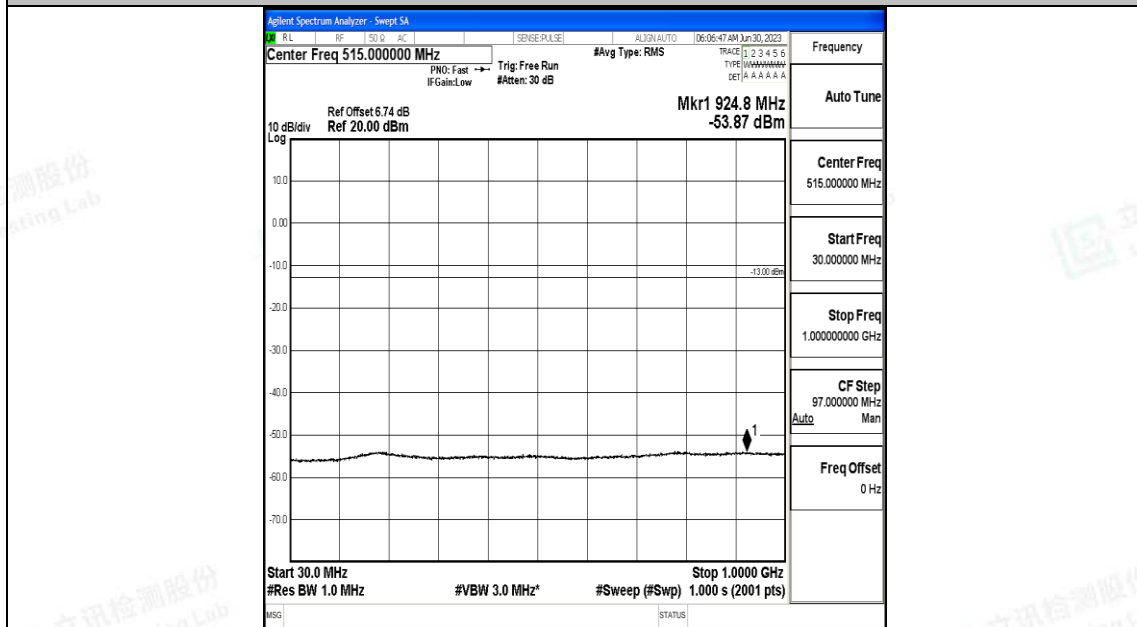

Band4\_1.4MHz\_QPSK\_20393\_1RB#0\_3000~20000\_3000~20000

Band4\_1.4MHz\_16QAM\_20393\_1RB#0\_0.009~0.15\_0.009~0.15

Band4\_1.4MHz\_16QAM\_20393\_1RB#0\_0.15~30\_0.15~30

Band4\_1.4MHz\_16QAM\_20393\_1RB#0\_30~1000\_30~1000