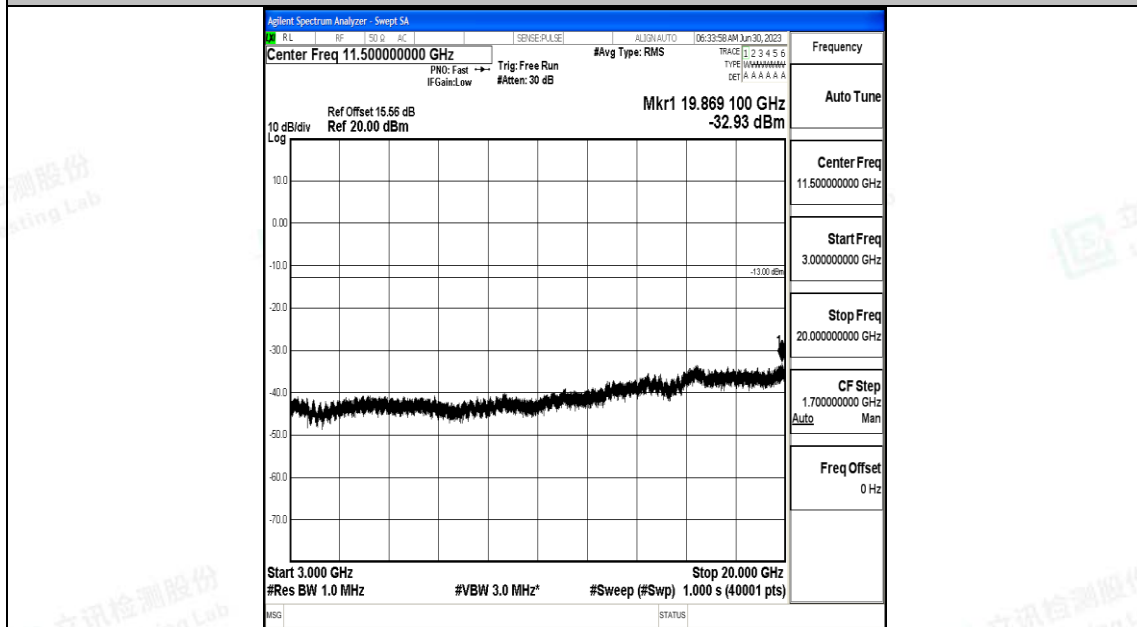

Band4_5MHz_16QAM_19975_1RB#0_1000~3000_1000~3000

Band4_5MHz_16QAM_19975_1RB#0_3000~20000_3000~20000