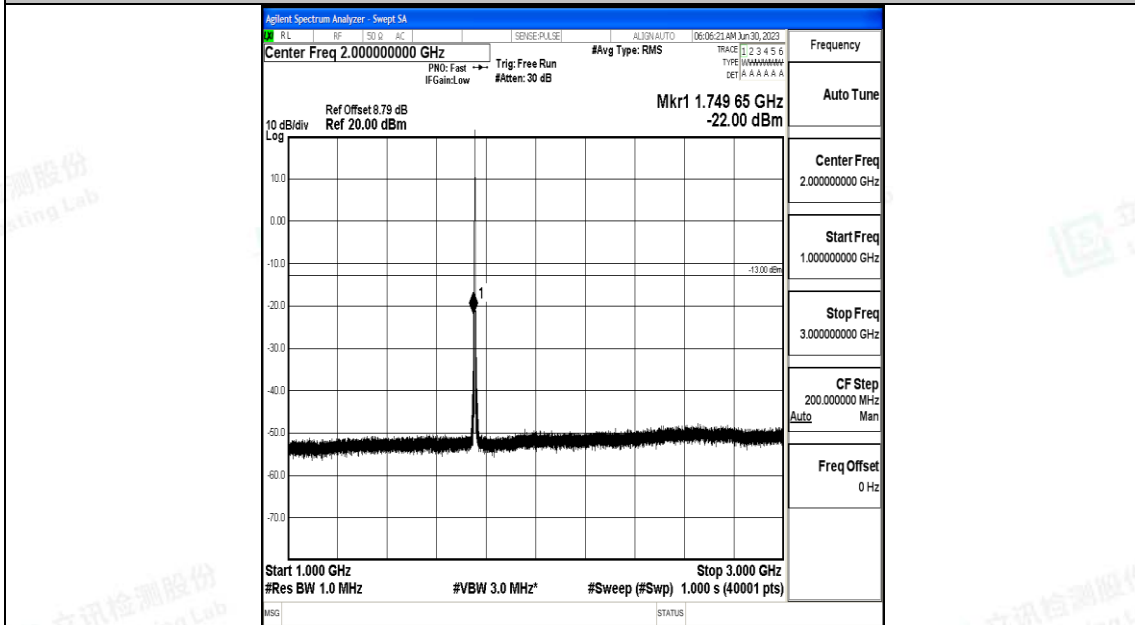

Band4\_1.4MHz\_QPSK\_20393\_1RB#0\_0.009~0.15\_0.009~0.15

Band4\_1.4MHz\_QPSK\_20393\_1RB#0\_0.15~30\_0.15~30

Band4\_1.4MHz\_QPSK\_20393\_1RB#0\_30~1000\_30~1000

Band4\_1.4MHz\_QPSK\_20393\_1RB#0\_1000~3000\_1000~3000