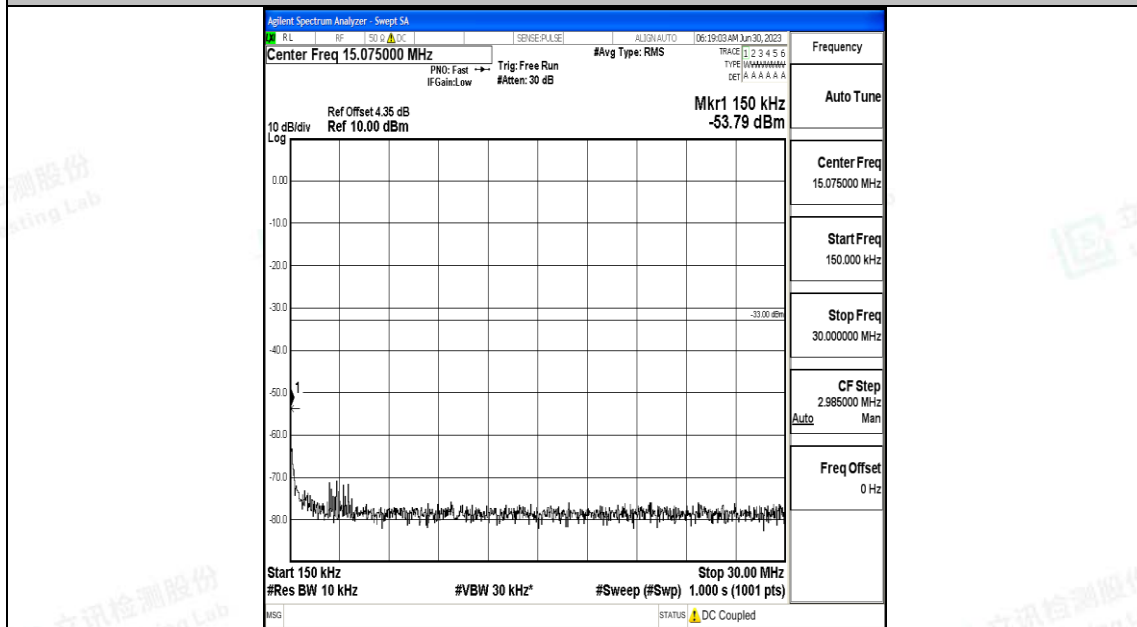

Band4_3MHz_QPSK_20175_1RB#0_0.009~0.15_0.009~0.15

Band4_3MHz_QPSK_20175_1RB#0_0.15~30_0.15~30