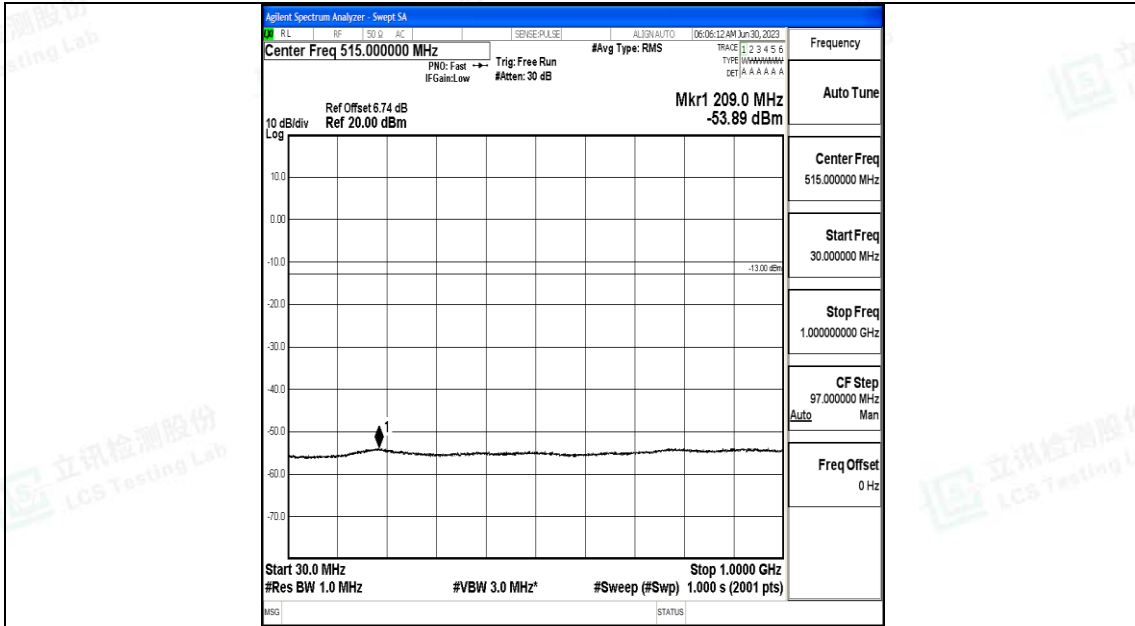

Band4_1.4MHz_QPSK_20393_1RB#0_0.15~30_0.15~30

Band4_1.4MHz_QPSK_20393_1RB#0_30~1000_30~1000