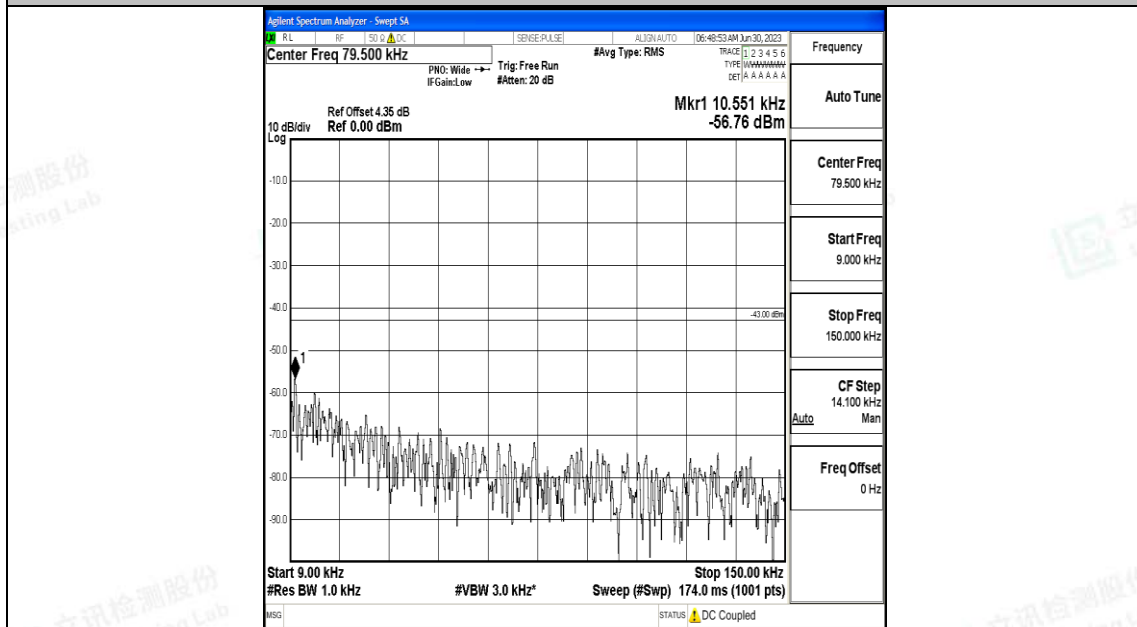

Band4_10MHz_QPSK_20175_1RB#0_3000~20000_3000~20000

Band4_10MHz_16QAM_20175_1RB#0_0.009~0.15_0.009~0.15