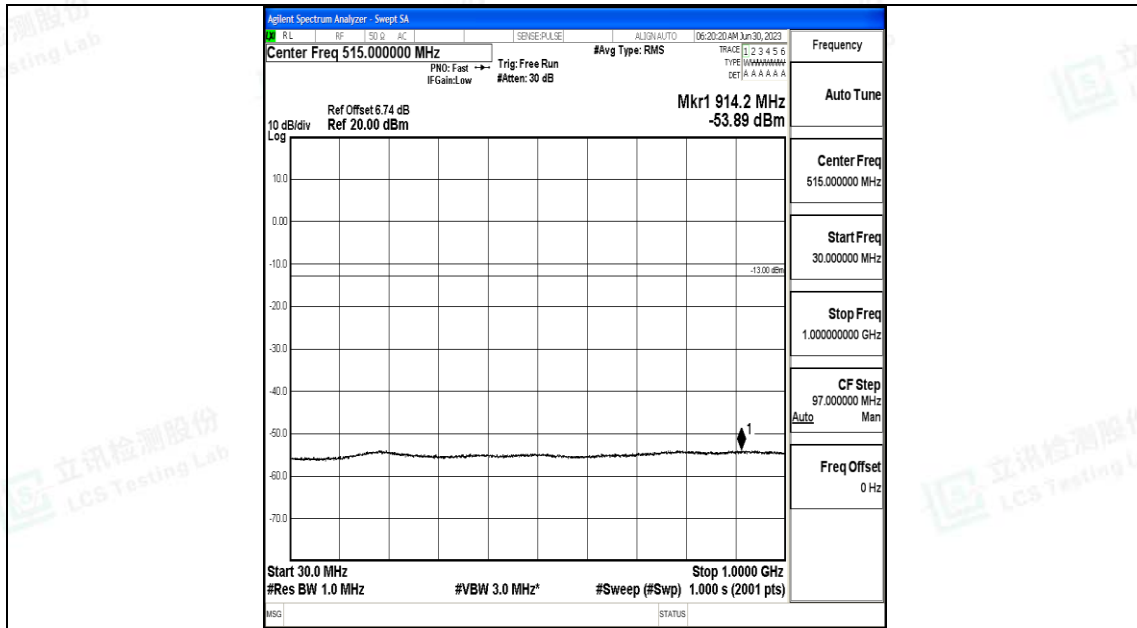

Band4\_3MHz\_16QAM\_20175\_1RB#0\_1000~3000\_1000~3000

Band4\_3MHz\_16QAM\_20175\_1RB#0\_3000~20000\_3000~20000

Band4\_3MHz\_QPSK\_20385\_1RB#0\_0.009~0.15\_0.009~0.15

Band4\_3MHz\_QPSK\_20385\_1RB#0\_0.15~30\_0.15~30