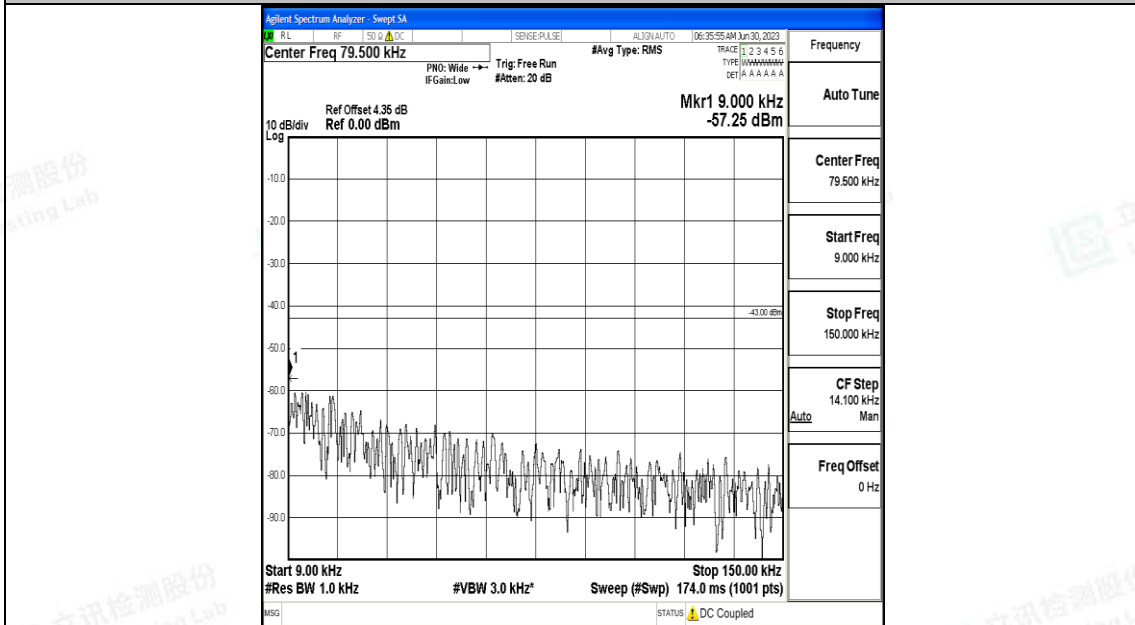

Band4_5MHz_QPSK_20375_1RB#0_3000~20000_3000~20000

Band4_5MHz_16QAM_20375_1RB#0_0.009~0.15_0.009~0.15