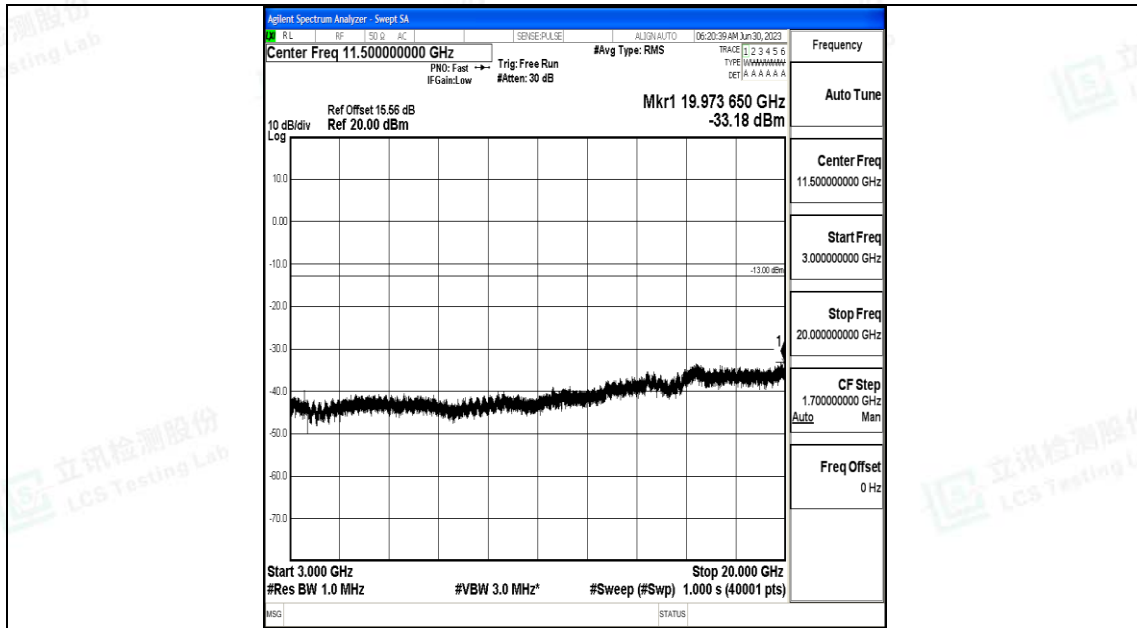

Band4_3MHz_QPSK_20385_1RB#0_1000~3000_1000~3000

Band4_3MHz_QPSK_20385_1RB#0_3000~20000_3000~20000