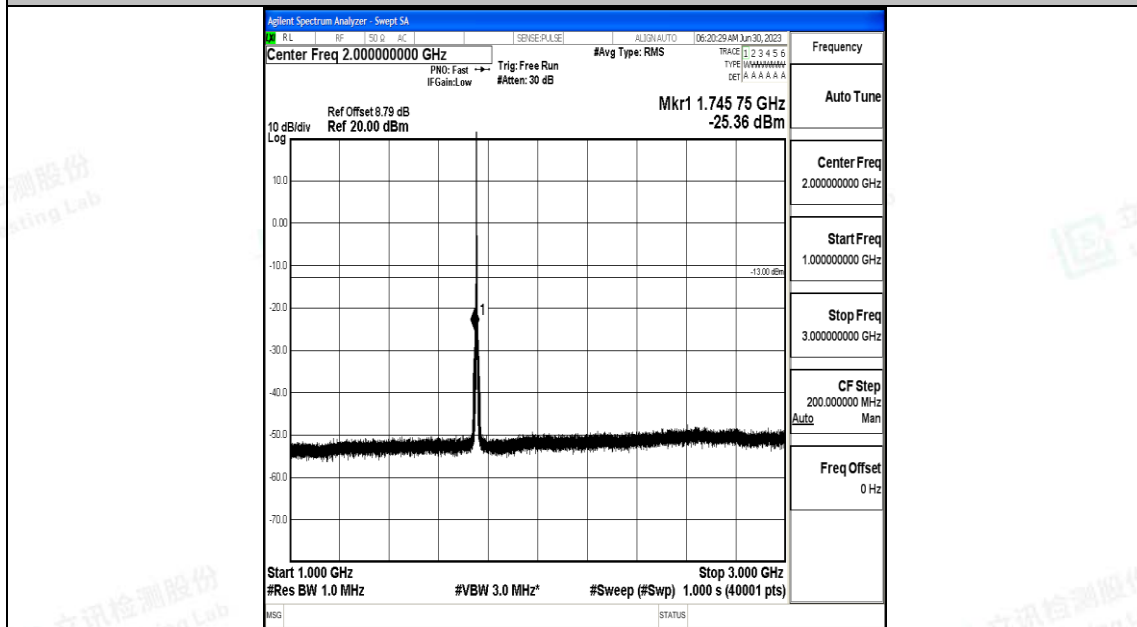

Band4_3MHz_QPSK_20385_1RB#0_30~1000_30~1000

Band4_3MHz_QPSK_20385_1RB#0_1000~3000_1000~3000