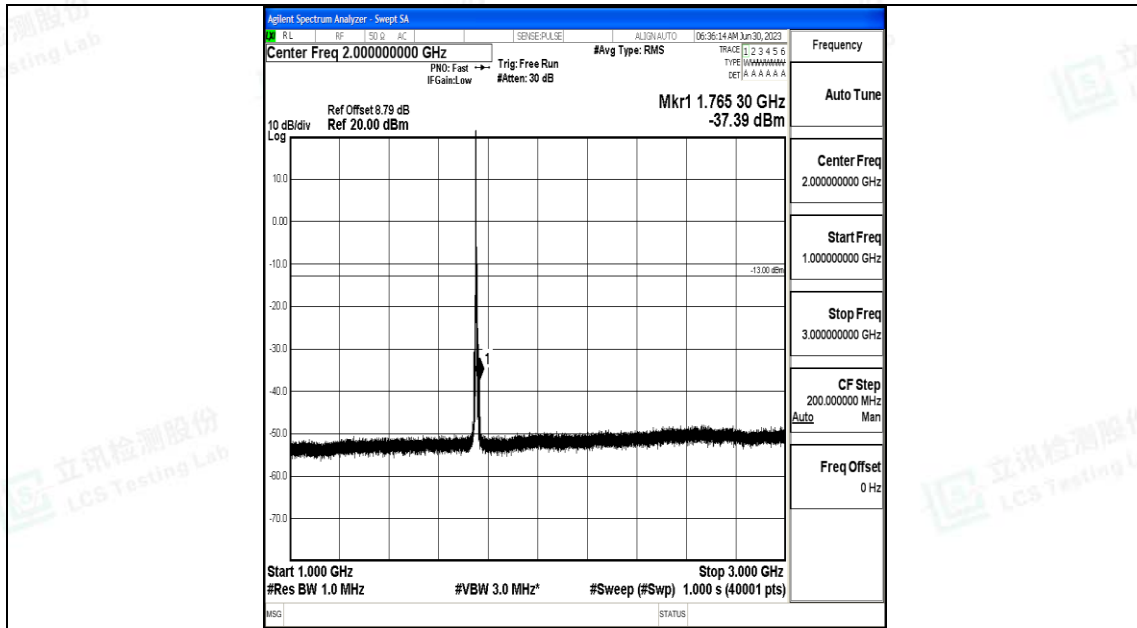

Band4\_5MHz\_QPSK\_20375\_1RB#0\_3000~20000\_3000~20000

Band4\_5MHz\_16QAM\_20375\_1RB#0\_0.009~0.15\_0.009~0.15

Band4\_5MHz\_16QAM\_20375\_1RB#0\_0.15~30\_0.15~30

Band4\_5MHz\_16QAM\_20375\_1RB#0\_30~1000\_30~1000