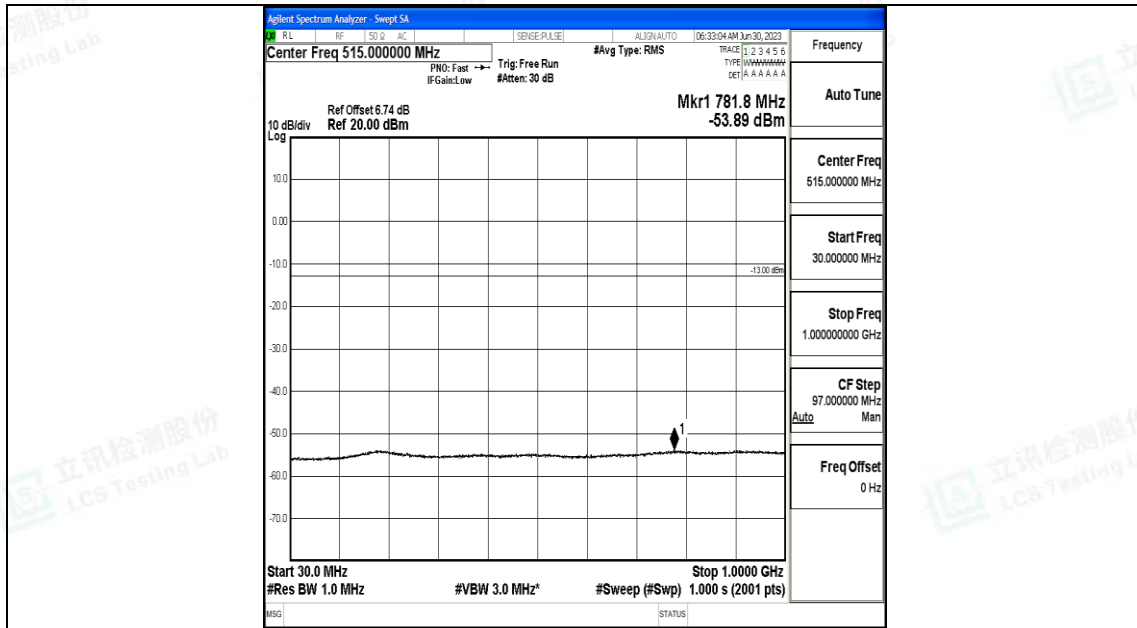

Band4\_5MHz\_QPSK\_19975\_1RB#0\_0.009~0.15\_0.009~0.15

Band4\_5MHz\_QPSK\_19975\_1RB#0\_0.15~30\_0.15~30

Band4\_5MHz\_QPSK\_19975\_1RB#0\_30~1000\_30~1000

Band4\_5MHz\_QPSK\_19975\_1RB#0\_1000~3000\_1000~3000