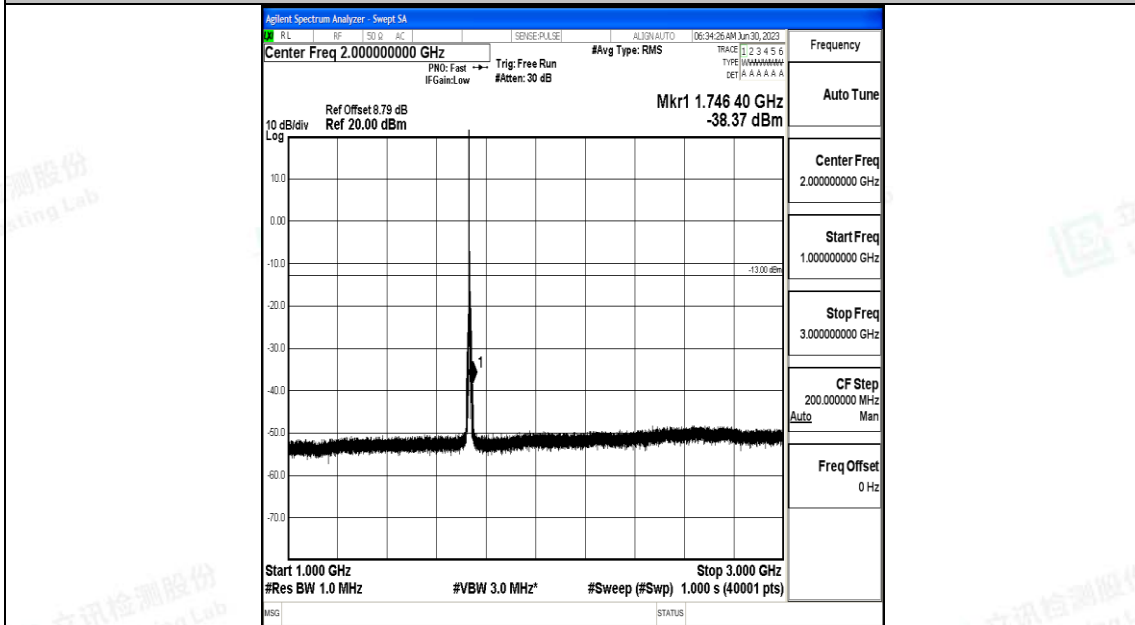

Band4_5MHz_QPSK_20175_1RB#0_30~1000_30~1000

Band4_5MHz_QPSK_20175_1RB#0_1000~3000_1000~3000