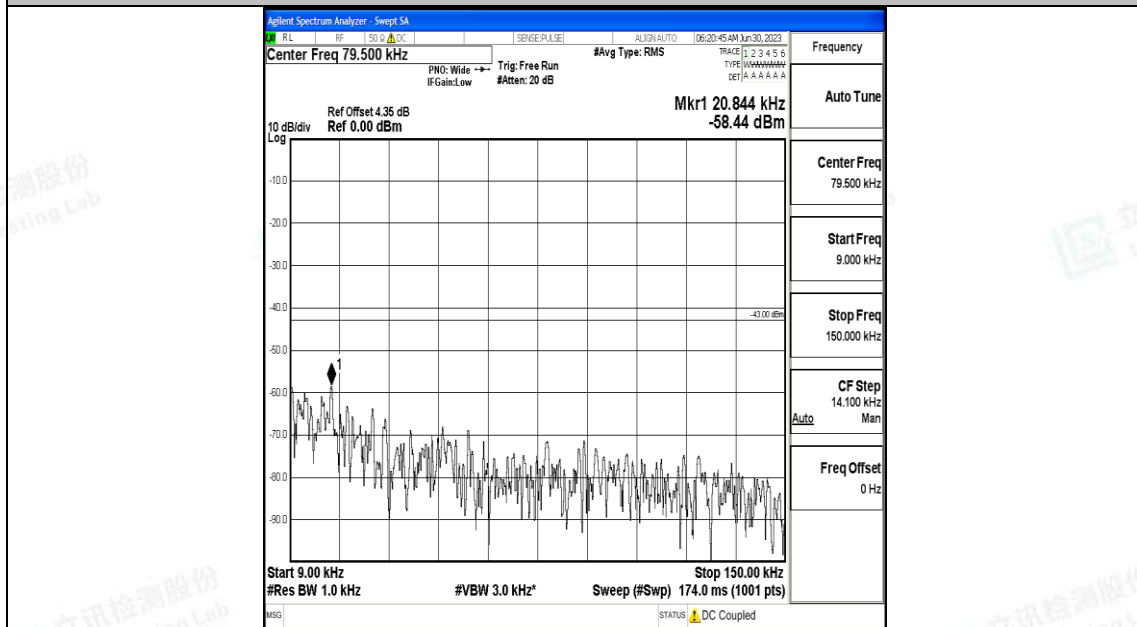

Band4\_3MHz\_QPSK\_20385\_1RB#0\_30~1000\_30~1000

Band4\_3MHz\_QPSK\_20385\_1RB#0\_1000~3000\_1000~3000

Band4\_3MHz\_QPSK\_20385\_1RB#0\_3000~20000\_3000~20000

Band4\_3MHz\_16QAM\_20385\_1RB#0\_0.009~0.15\_0.009~0.15