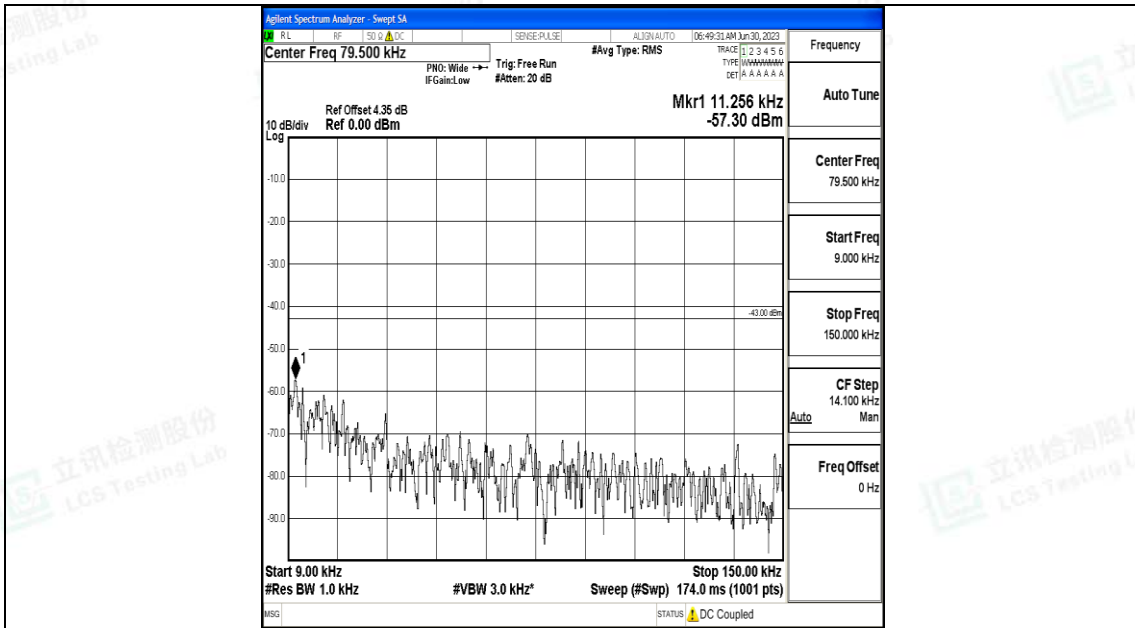

Band4_10MHz_16QAM_20175_1RB#0_3000~20000_3000~20000

Band4_10MHz_QPSK_20350_1RB#0_0.009~0.15_0.009~0.15