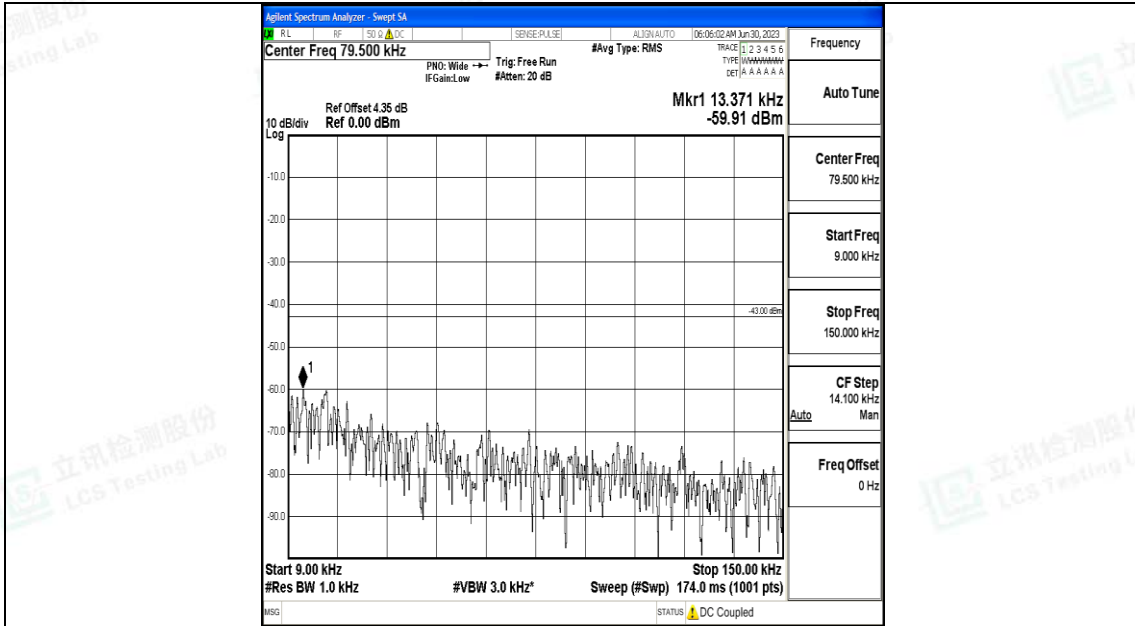

Band4\_1.4MHz\_16QAM\_20175\_1RB#0\_0.15~30\_0.15~30

Band4\_1.4MHz\_16QAM\_20175\_1RB#0\_30~1000\_30~1000

Band4\_1.4MHz\_16QAM\_20175\_1RB#0\_1000~3000\_1000~3000

Band4\_1.4MHz\_16QAM\_20175\_1RB#0\_3000~20000\_3000~20000