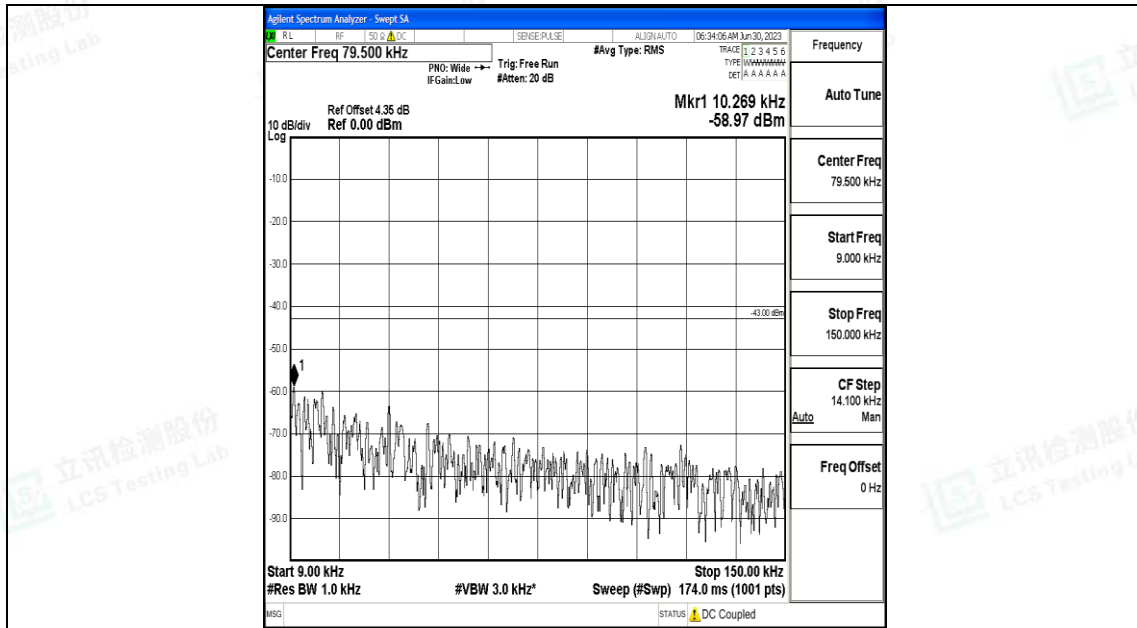

Band4_5MHz_16QAM_19975_1RB#0_3000~20000_3000~20000

Band4_5MHz_QPSK_20175_1RB#0_0.009~0.15_0.009~0.15