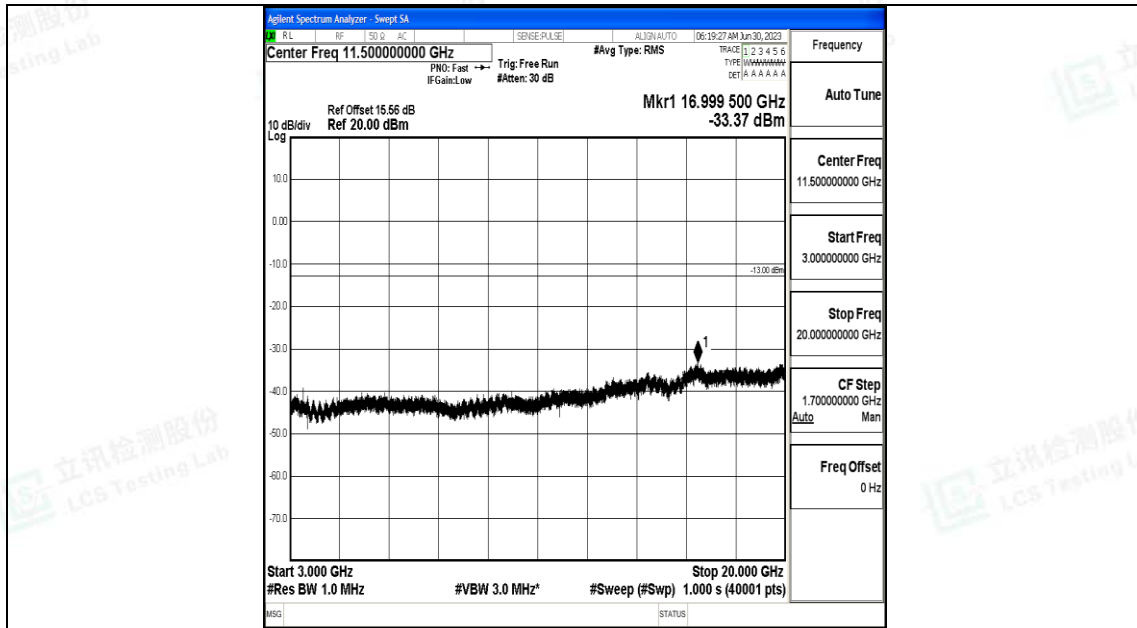

Band4\_3MHz\_QPSK\_20175\_1RB#0\_0.009~0.15\_0.009~0.15

Band4\_3MHz\_QPSK\_20175\_1RB#0\_0.15~30\_0.15~30

Band4\_3MHz\_QPSK\_20175\_1RB#0\_30~1000\_30~1000

Band4\_3MHz\_QPSK\_20175\_1RB#0\_1000~3000\_1000~3000