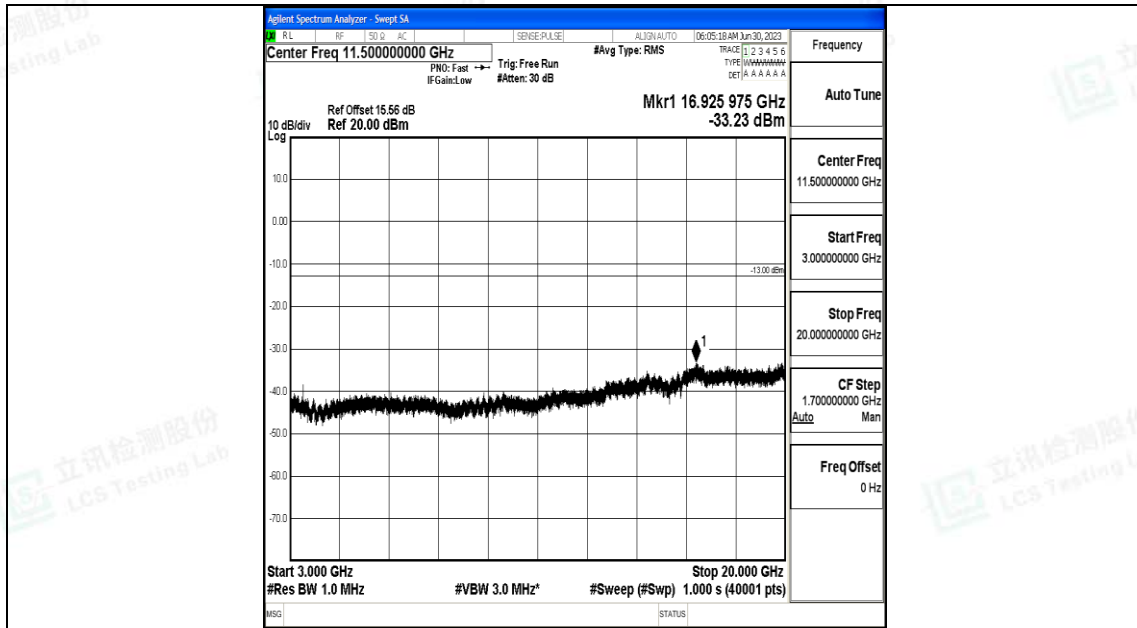

Band4\_1.4MHz\_QPSK\_20175\_1RB#0\_30~1000\_30~1000

Band4\_1.4MHz\_QPSK\_20175\_1RB#0\_1000~3000\_1000~3000

Band4\_1.4MHz\_QPSK\_20175\_1RB#0\_3000~20000\_3000~20000

Band4\_1.4MHz\_16QAM\_20175\_1RB#0\_0.009~0.15\_0.009~0.15