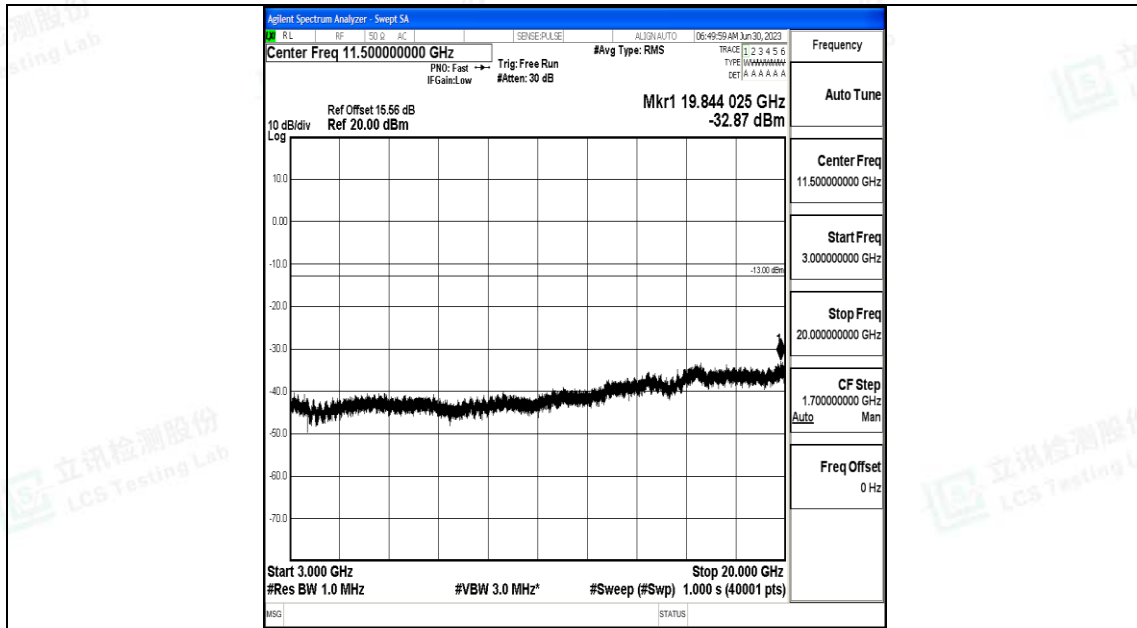

Band4_10MHz_QPSK_20350_1RB#0_1000~3000_1000~3000