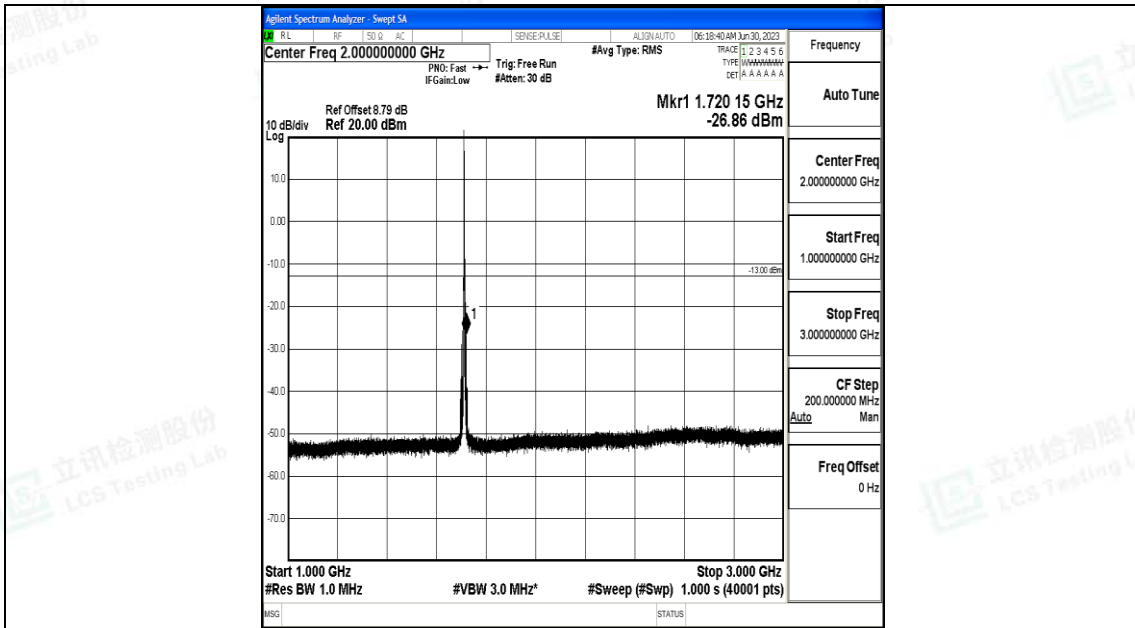

Band4_3MHz_16QAM_19965_1RB#0_30~1000_30~1000

Band4_3MHz_16QAM_19965_1RB#0_1000~3000_1000~3000