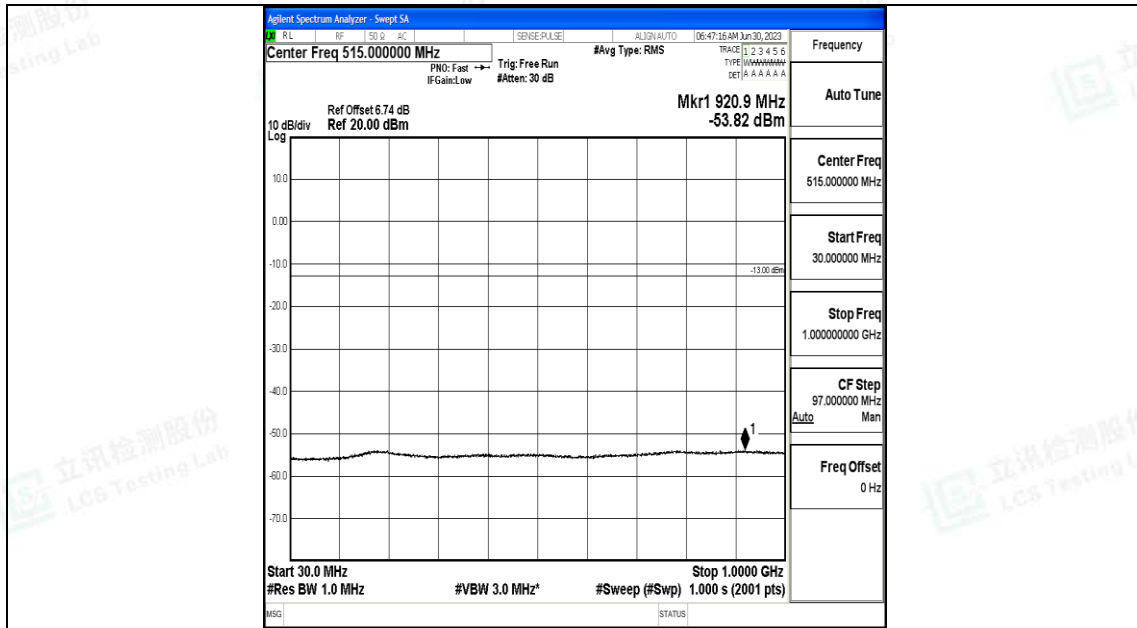

Band4\_5MHz\_16QAM\_20375\_1RB#0\_1000~3000\_1000~3000

Band4\_5MHz\_16QAM\_20375\_1RB#0\_3000~20000\_3000~20000

Band4\_10MHz\_QPSK\_20000\_1RB#0\_0.009~0.15\_0.009~0.15

Band4\_10MHz\_QPSK\_20000\_1RB#0\_0.15~30\_0.15~30