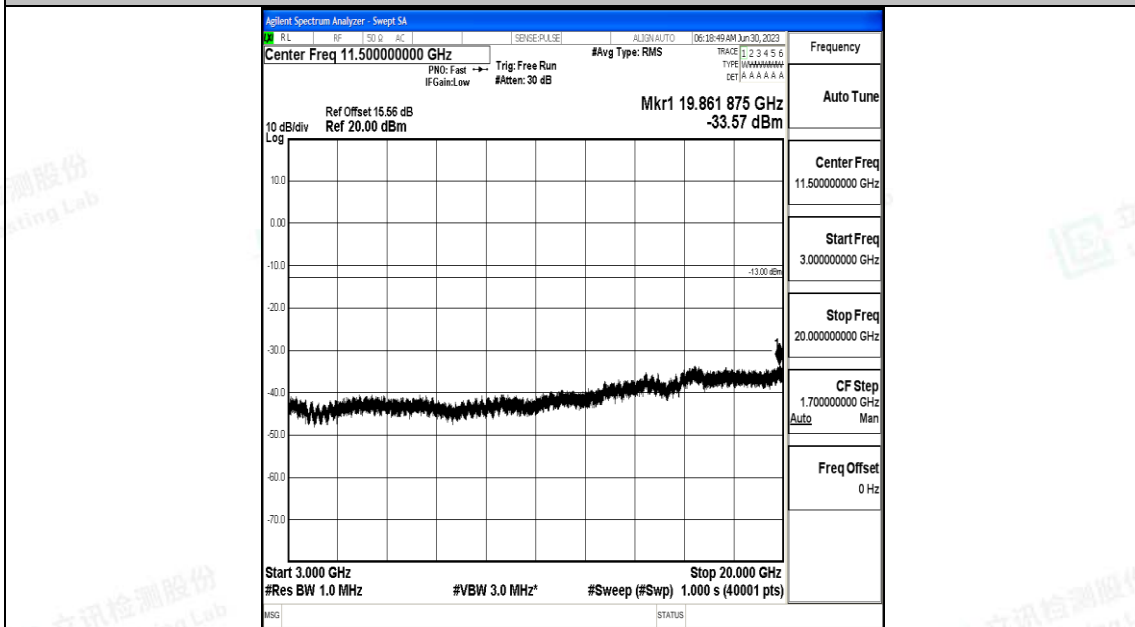

Band4\_3MHz\_16QAM\_19965\_1RB#0\_0.15~30\_0.15~30

Band4\_3MHz\_16QAM\_19965\_1RB#0\_30~1000\_30~1000

Band4\_3MHz\_16QAM\_19965\_1RB#0\_1000~3000\_1000~3000

Band4\_3MHz\_16QAM\_19965\_1RB#0\_3000~20000\_3000~20000