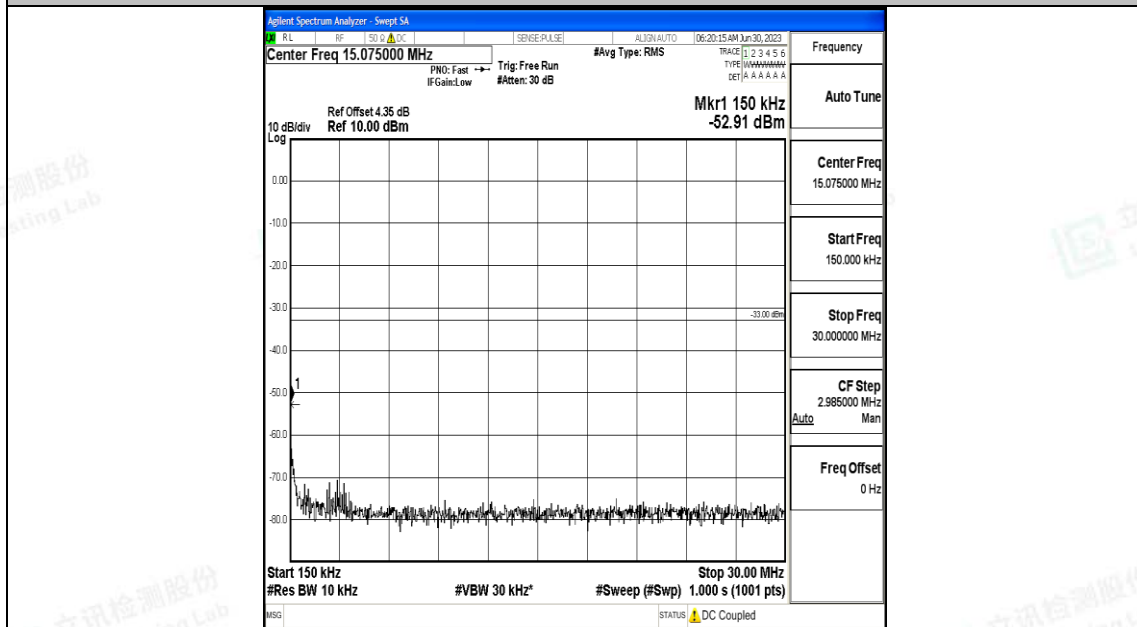

Band4\_3MHz\_16QAM\_20175\_1RB#0\_1000~3000\_1000~3000

Band4\_3MHz\_16QAM\_20175\_1RB#0\_3000~20000\_3000~20000

Band4\_3MHz\_QPSK\_20385\_1RB#0\_0.009~0.15\_0.009~0.15

Band4\_3MHz\_QPSK\_20385\_1RB#0\_0.15~30\_0.15~30