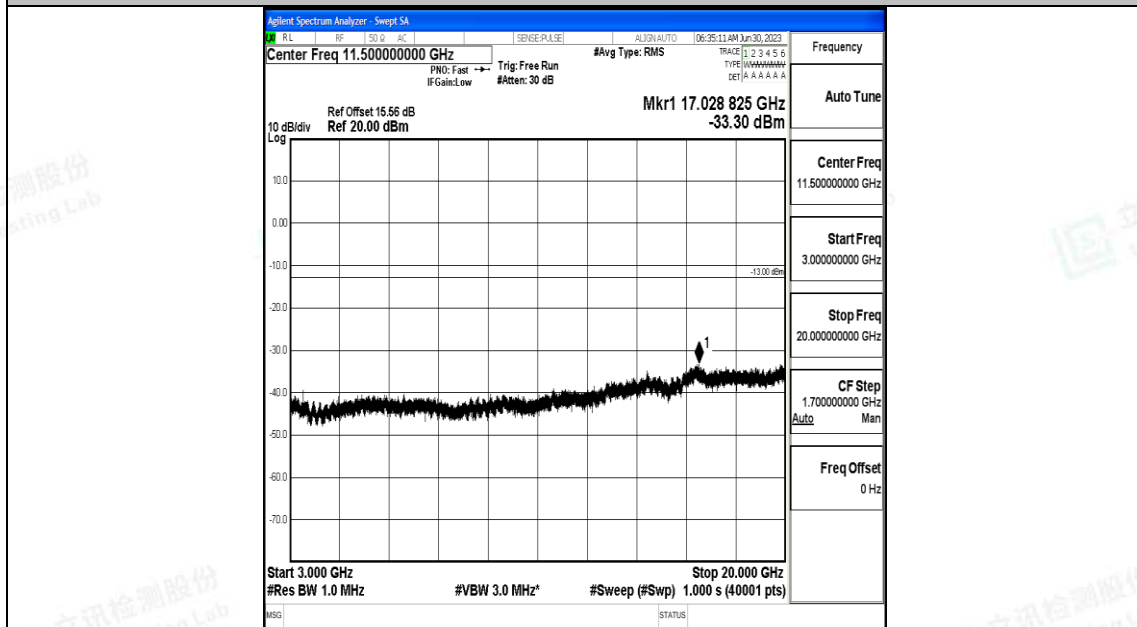

Band4\_5MHz\_16QAM\_20175\_1RB#0\_0.15~30\_0.15~30

Band4\_5MHz\_16QAM\_20175\_1RB#0\_30~1000\_30~1000

Band4\_5MHz\_16QAM\_20175\_1RB#0\_1000~3000\_1000~3000

Band4\_5MHz\_16QAM\_20175\_1RB#0\_3000~20000\_3000~20000