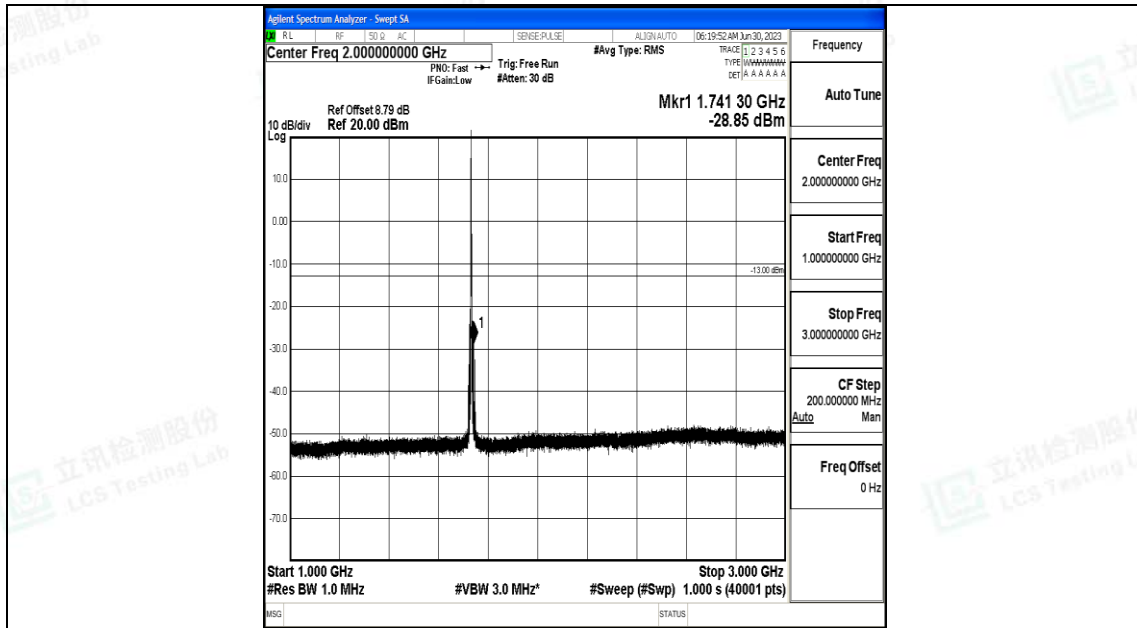

Band4\_3MHz\_QPSK\_20175\_1RB#0\_3000~20000\_3000~20000

Band4\_3MHz\_16QAM\_20175\_1RB#0\_0.009~0.15\_0.009~0.15

Band4\_3MHz\_16QAM\_20175\_1RB#0\_0.15~30\_0.15~30

Band4\_3MHz\_16QAM\_20175\_1RB#0\_30~1000\_30~1000