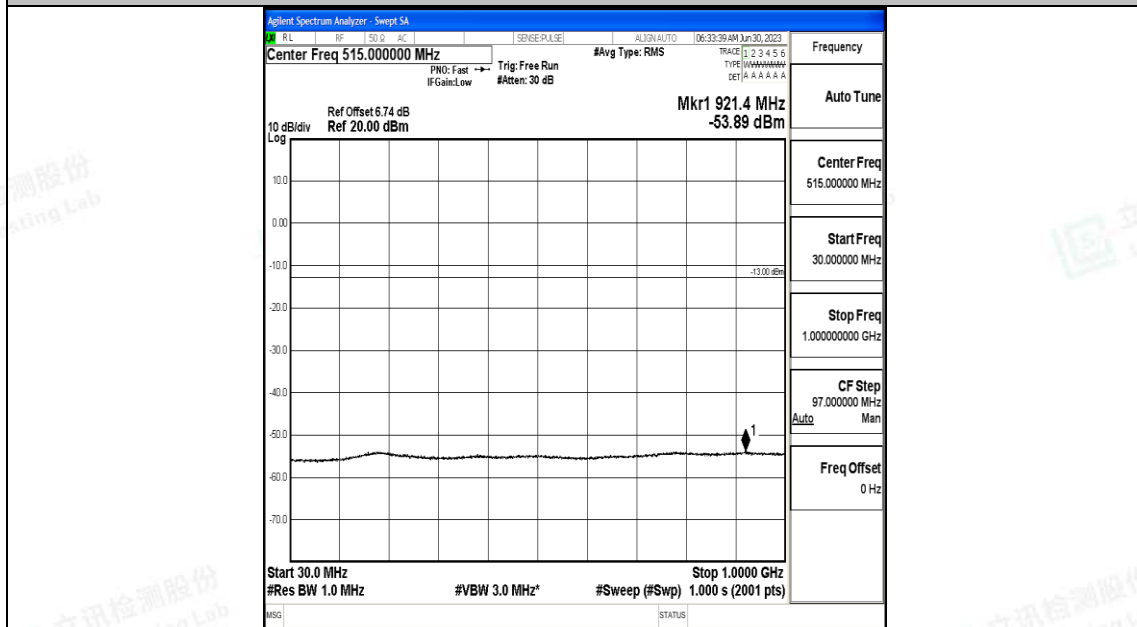

Band4\_5MHz\_QPSK\_19975\_1RB#0\_3000~20000\_3000~20000

Band4\_5MHz\_16QAM\_19975\_1RB#0\_0.009~0.15\_0.009~0.15

Band4\_5MHz\_16QAM\_19975\_1RB#0\_0.15~30\_0.15~30

Band4\_5MHz\_16QAM\_19975\_1RB#0\_30~1000\_30~1000