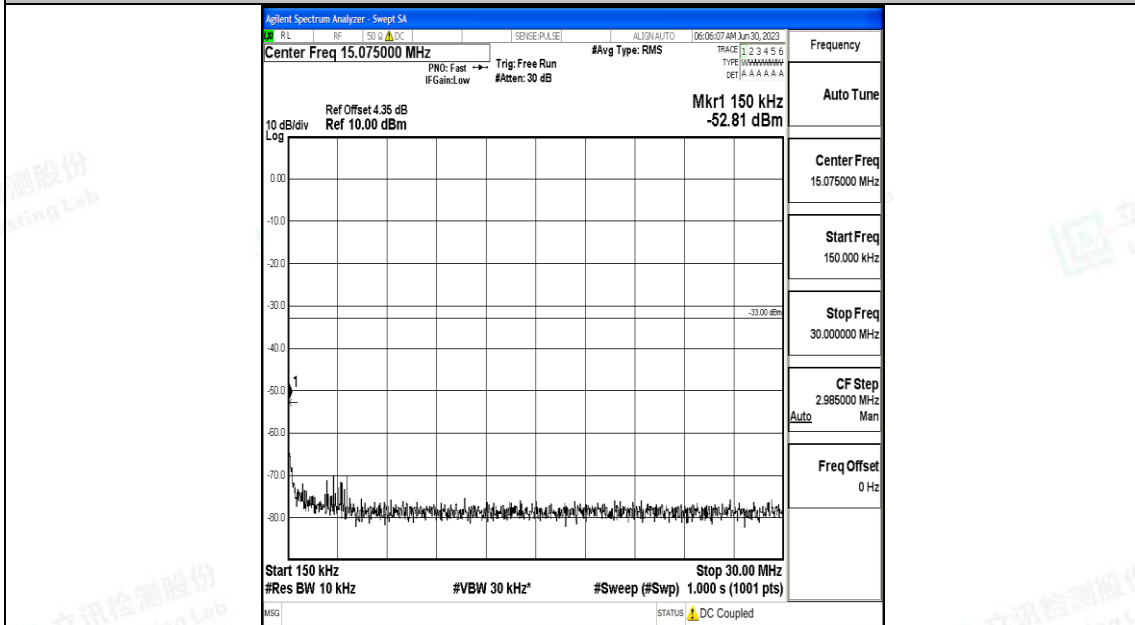

Band4_1.4MHz_QPSK_20393_1RB#0_0.009~0.15_0.009~0.15

Band4_1.4MHz_QPSK_20393_1RB#0_0.15~30_0.15~30