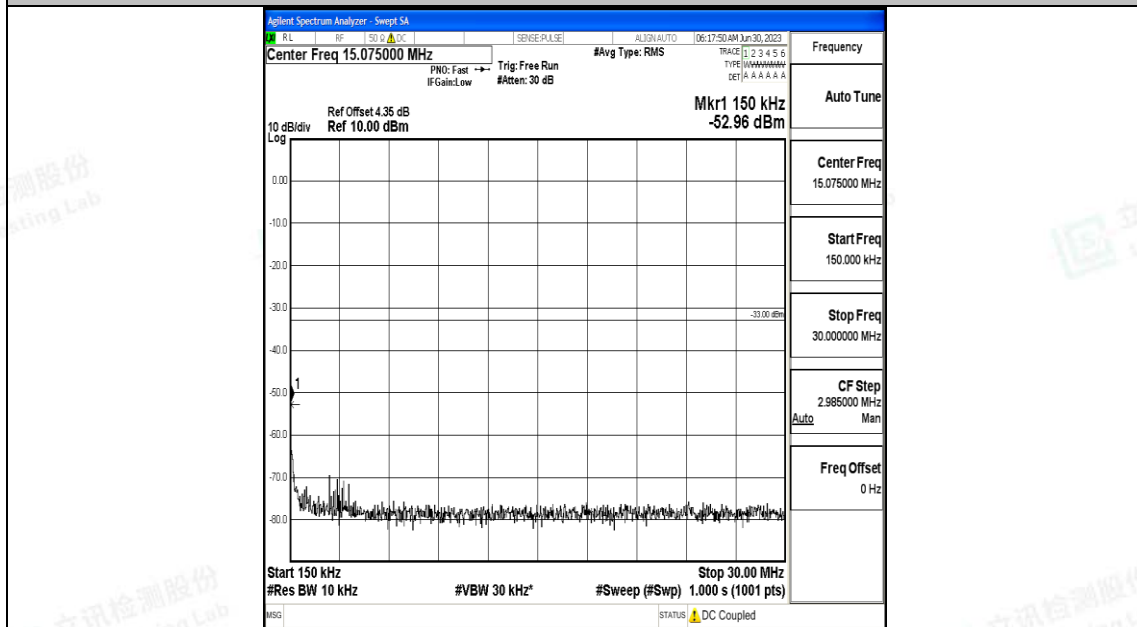

Band4\_1.4MHz\_16QAM\_20393\_1RB#0\_1000~3000\_1000~3000

Band4\_1.4MHz\_16QAM\_20393\_1RB#0\_3000~20000\_3000~20000

Band4\_3MHz\_QPSK\_19965\_1RB#0\_0.009~0.15\_0.009~0.15

Band4\_3MHz\_QPSK\_19965\_1RB#0\_0.15~30\_0.15~30