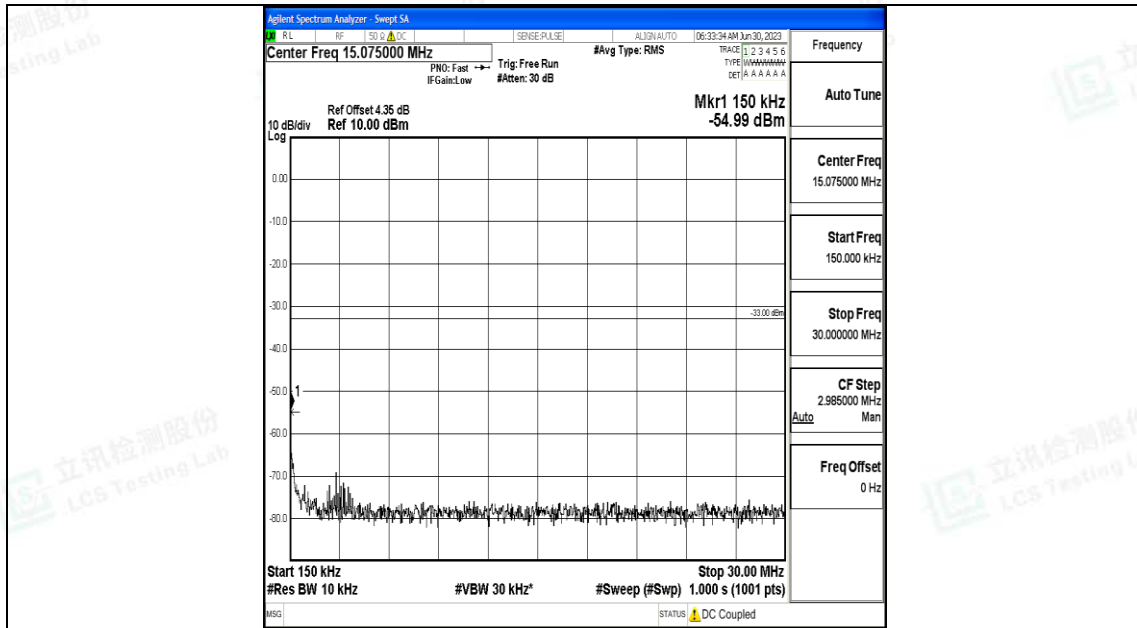

Band4_5MHz_16QAM_19975_1RB#0_0.009~0.15_0.009~0.15

Band4_5MHz_16QAM_19975_1RB#0_0.15~30_0.15~30