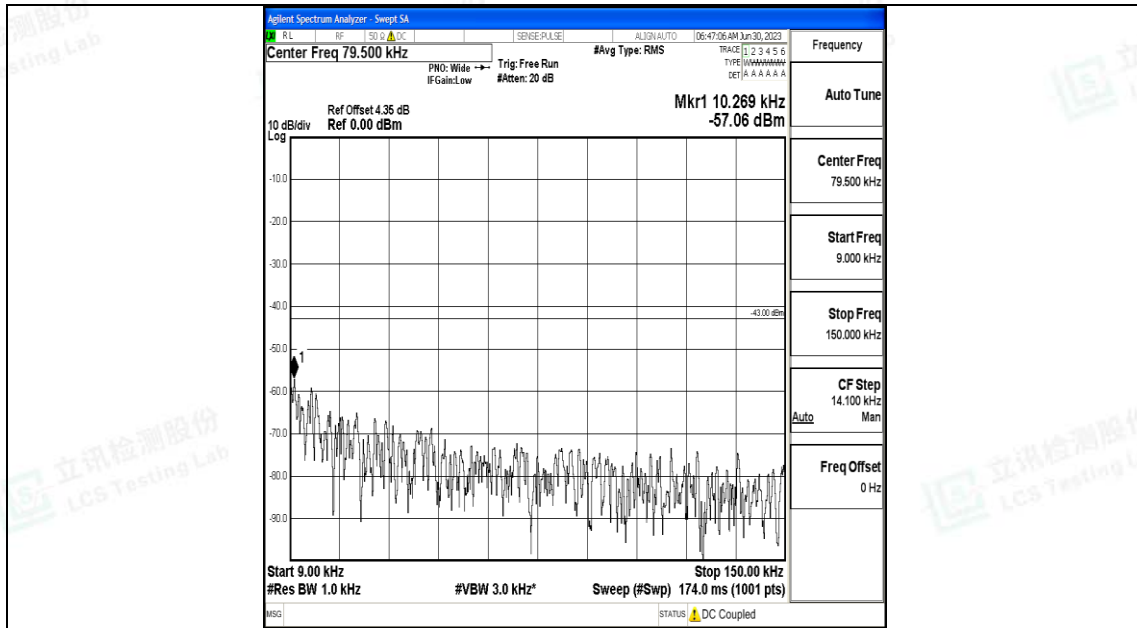

Band4_5MHz_16QAM_20375_1RB#0_3000~20000_3000~20000

Band4_10MHz_QPSK_20000_1RB#0_0.009~0.15_0.009~0.15