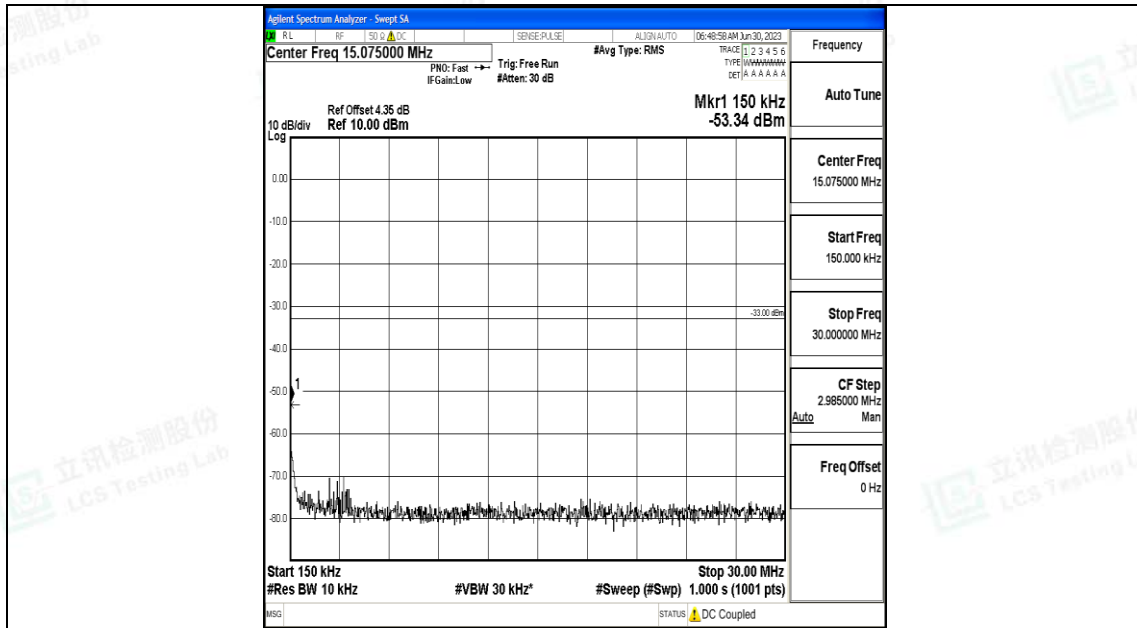

Band4_10MHz_16QAM_20175_1RB#0_0.009~0.15_0.009~0.15

Band4_10MHz_16QAM_20175_1RB#0_0.15~30_0.15~30