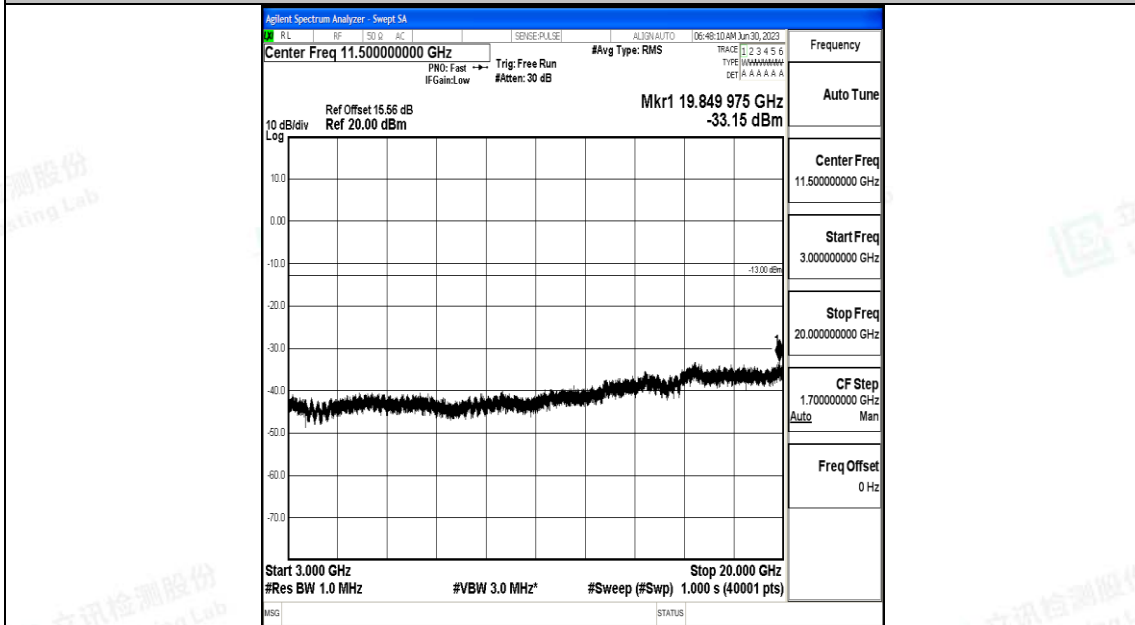

Band4\_10MHz\_16QAM\_20000\_1RB#0\_0.15~30\_0.15~30

Band4\_10MHz\_16QAM\_20000\_1RB#0\_30~1000\_30~1000

Band4\_10MHz\_16QAM\_20000\_1RB#0\_1000~3000\_1000~3000

Band4\_10MHz\_16QAM\_20000\_1RB#0\_3000~20000\_3000~20000