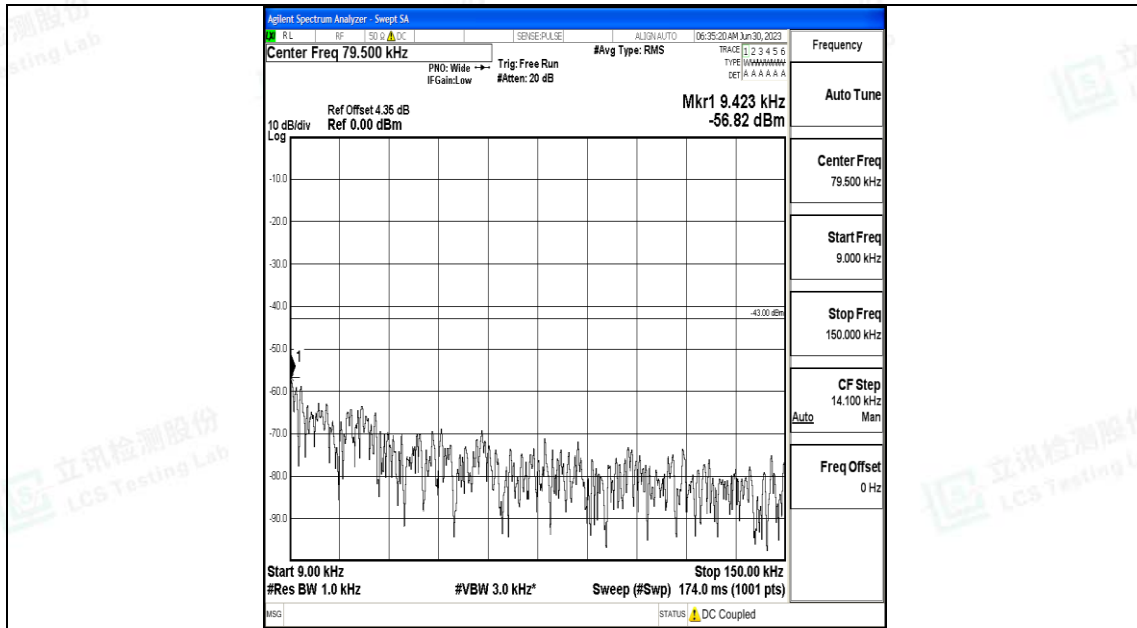

Band4\_5MHz\_16QAM\_20175\_1RB#0\_0.15~30\_0.15~30

Band4\_5MHz\_16QAM\_20175\_1RB#0\_30~1000\_30~1000

Band4\_5MHz\_16QAM\_20175\_1RB#0\_1000~3000\_1000~3000

Band4\_5MHz\_16QAM\_20175\_1RB#0\_3000~20000\_3000~20000