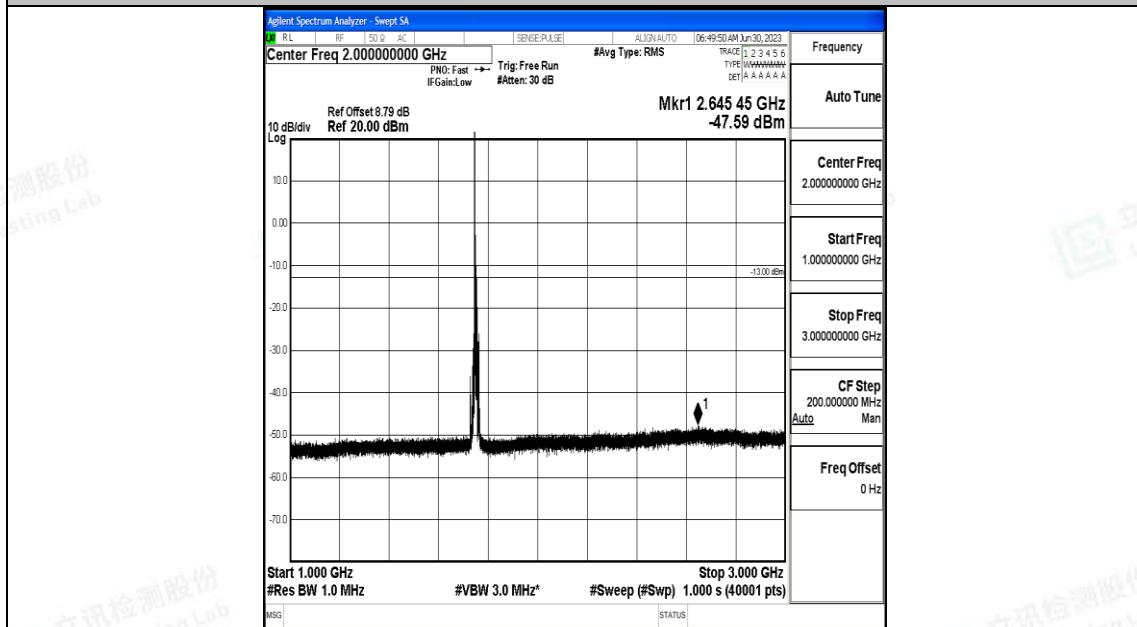

Band4_10MHz_QPSK_20350_1RB#0_30~1000_30~1000

Band4_10MHz_QPSK_20350_1RB#0_1000~3000_1000~3000