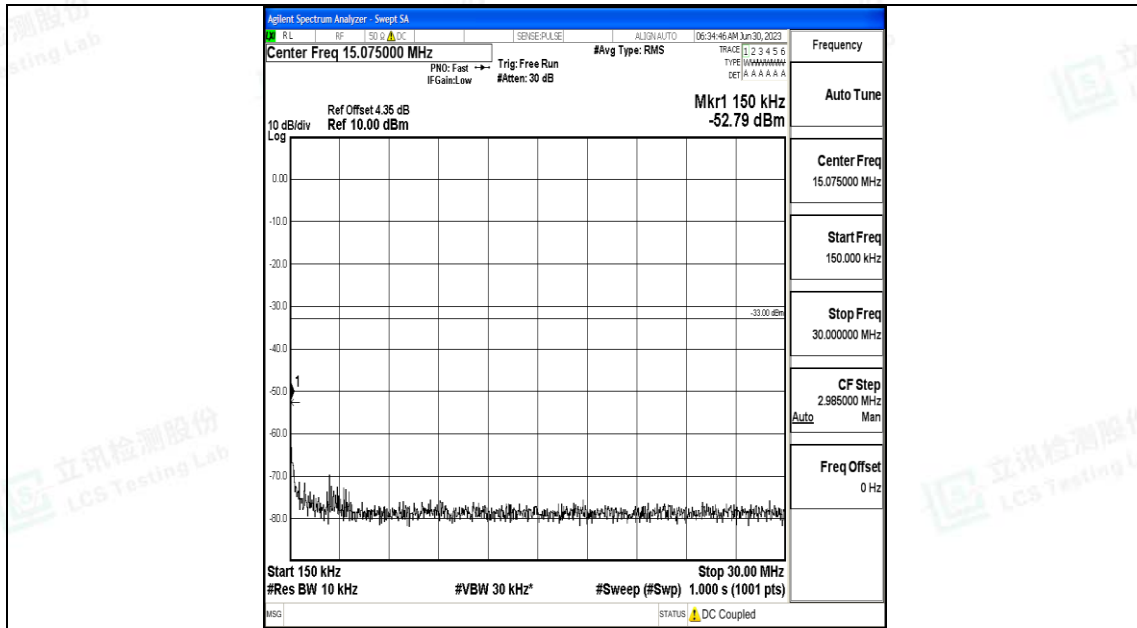

Band4\_5MHz\_QPSK\_20175\_1RB#0\_30~1000\_30~1000

Band4\_5MHz\_QPSK\_20175\_1RB#0\_1000~3000\_1000~3000

Band4\_5MHz\_QPSK\_20175\_1RB#0\_3000~20000\_3000~20000

Band4\_5MHz\_16QAM\_20175\_1RB#0\_0.009~0.15\_0.009~0.15