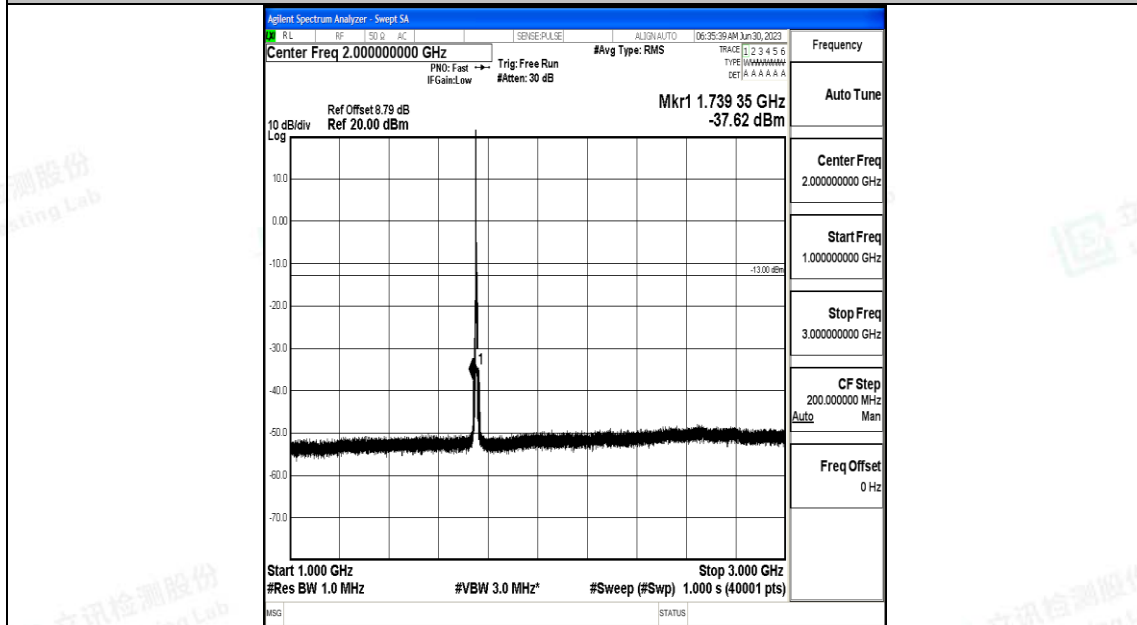

Band4\_5MHz\_QPSK\_20375\_1RB#0\_0.009~0.15\_0.009~0.15

Band4\_5MHz\_QPSK\_20375\_1RB#0\_0.15~30\_0.15~30

Band4\_5MHz\_QPSK\_20375\_1RB#0\_30~1000\_30~1000

Band4\_5MHz\_QPSK\_20375\_1RB#0\_1000~3000\_1000~3000