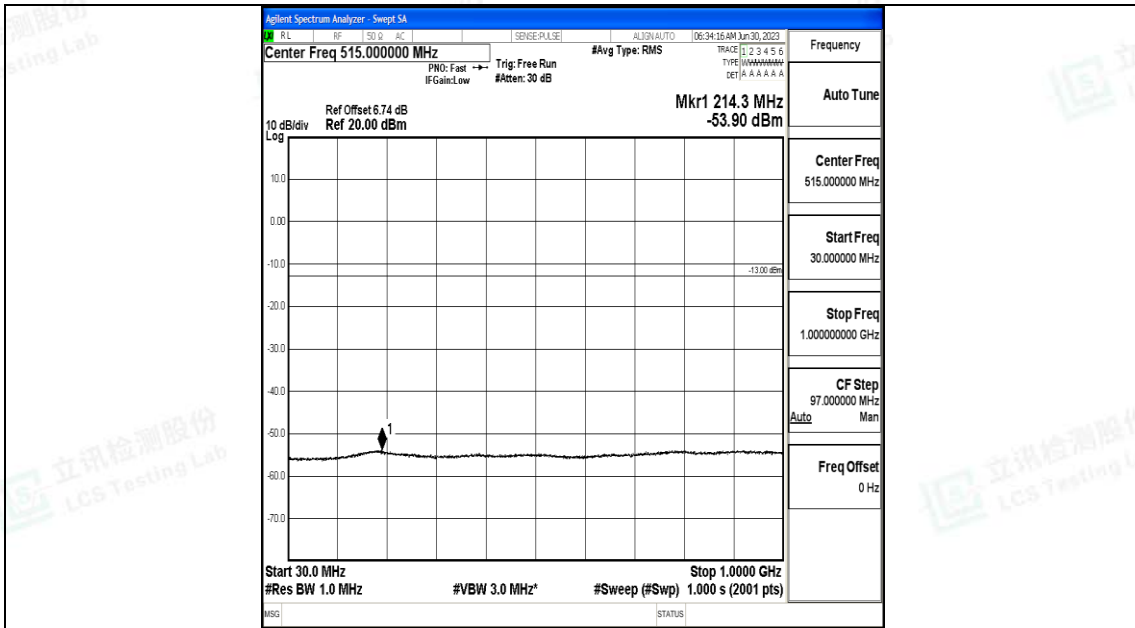

Band4\_5MHz\_16QAM\_19975\_1RB#0\_1000~3000\_1000~3000

Band4\_5MHz\_16QAM\_19975\_1RB#0\_3000~20000\_3000~20000

Band4\_5MHz\_QPSK\_20175\_1RB#0\_0.009~0.15\_0.009~0.15

Band4\_5MHz\_QPSK\_20175\_1RB#0\_0.15~30\_0.15~30