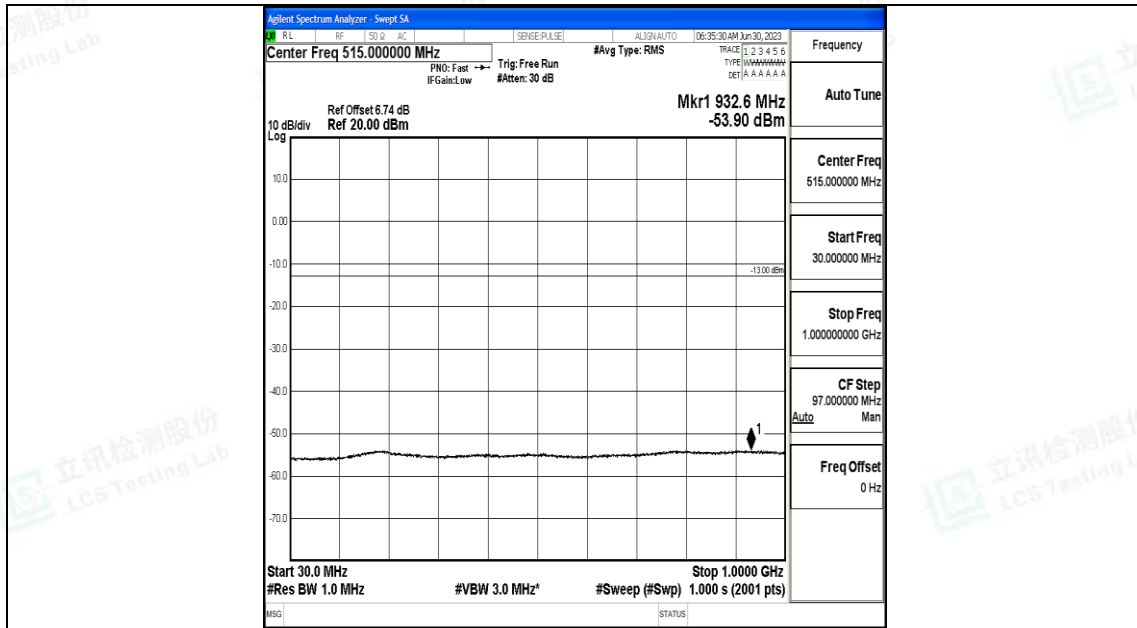

Band4_5MHz_QPSK_20375_1RB#0_0.15~30_0.15~30

Band4_5MHz_QPSK_20375_1RB#0_30~1000_30~1000