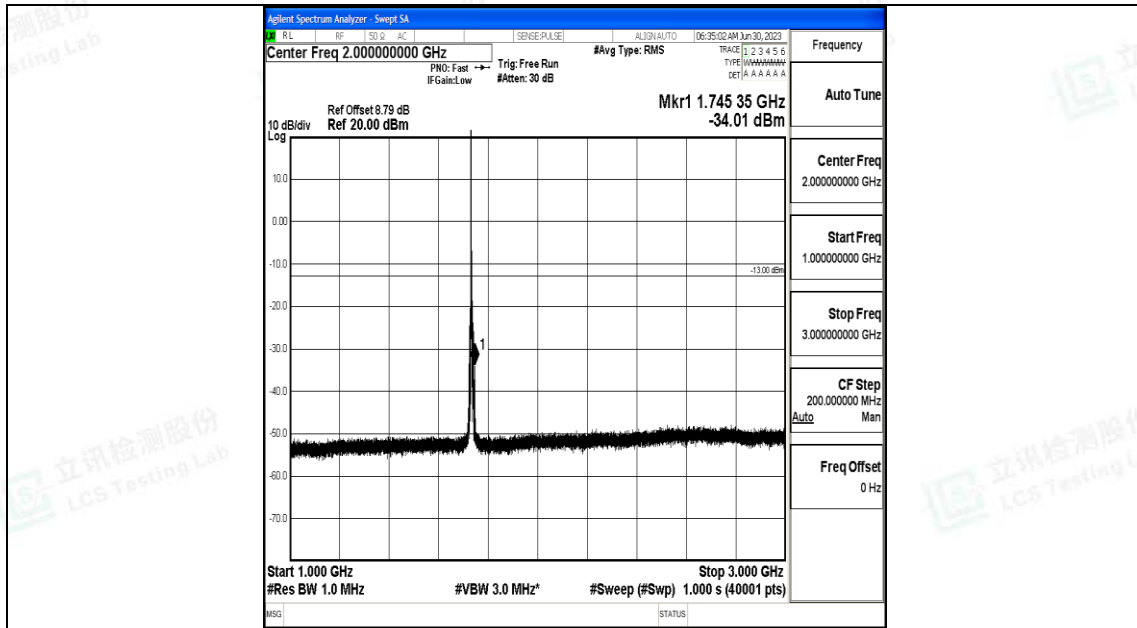

Band4_5MHz_16QAM_20175_1RB#0_30~1000_30~1000

Band4_5MHz_16QAM_20175_1RB#0_1000~3000_1000~3000