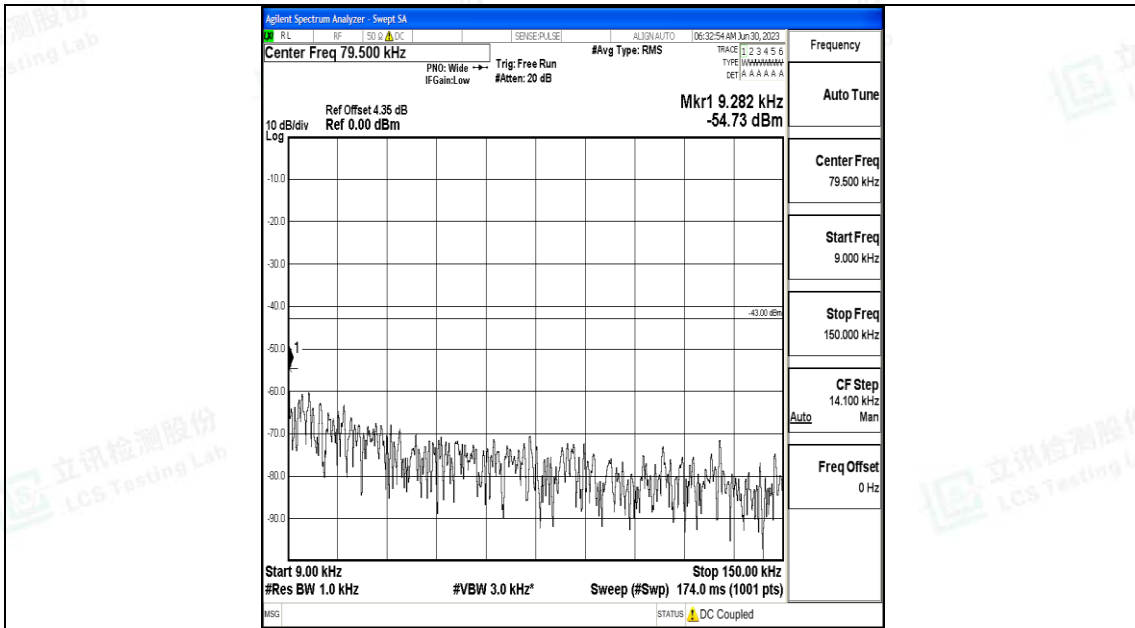

Band4\_5MHz\_QPSK\_19975\_1RB#0\_0.009~0.15\_0.009~0.15

Band4\_5MHz\_QPSK\_19975\_1RB#0\_0.15~30\_0.15~30

Band4\_5MHz\_QPSK\_19975\_1RB#0\_30~1000\_30~1000

Band4\_5MHz\_QPSK\_19975\_1RB#0\_1000~3000\_1000~3000