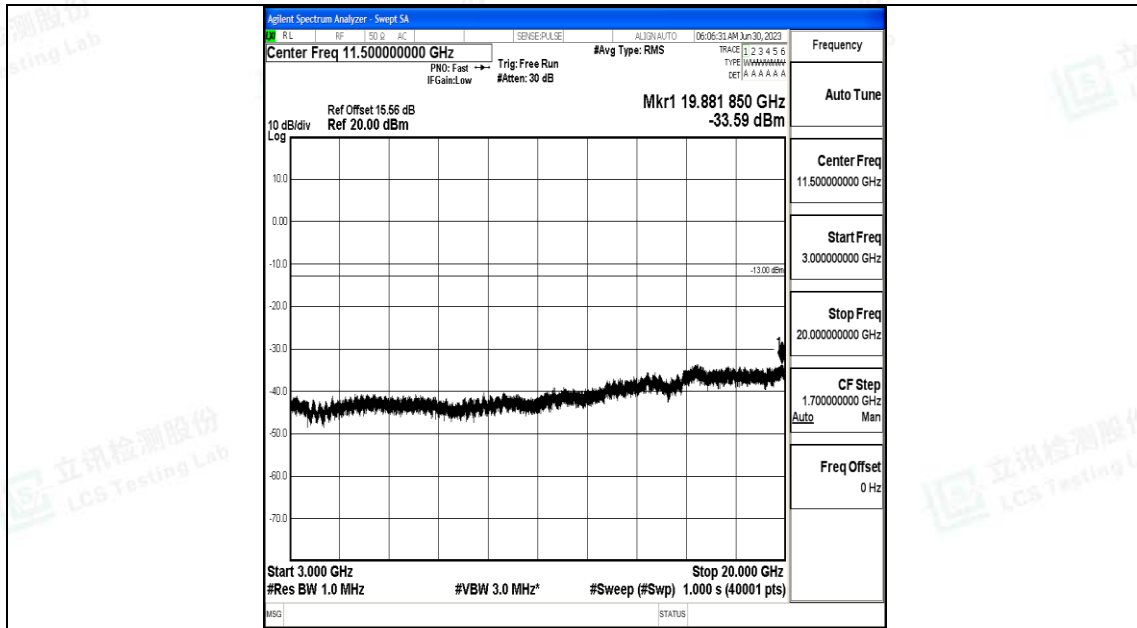

Band4\_1.4MHz\_QPSK\_20393\_1RB#0\_0.009~0.15\_0.009~0.15

Band4\_1.4MHz\_QPSK\_20393\_1RB#0\_0.15~30\_0.15~30

Band4\_1.4MHz\_QPSK\_20393\_1RB#0\_30~1000\_30~1000

Band4\_1.4MHz\_QPSK\_20393\_1RB#0\_1000~3000\_1000~3000