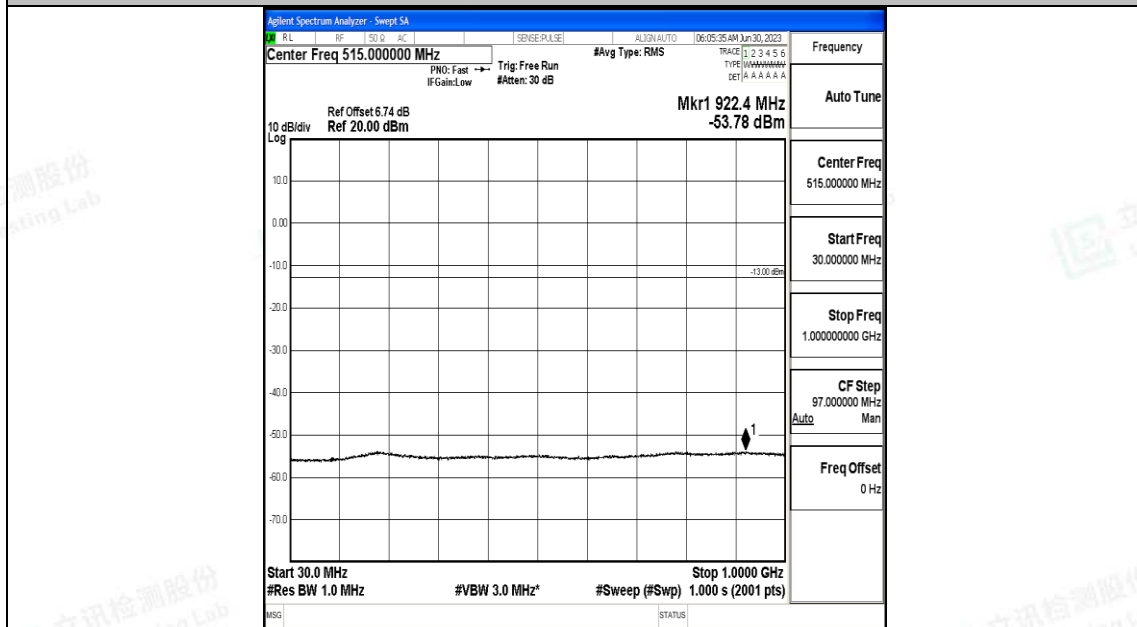

Band4_1.4MHz_16QAM_20175_1RB#0_0.15~30_0.15~30

Band4_1.4MHz_16QAM_20175_1RB#0_30~1000_30~1000