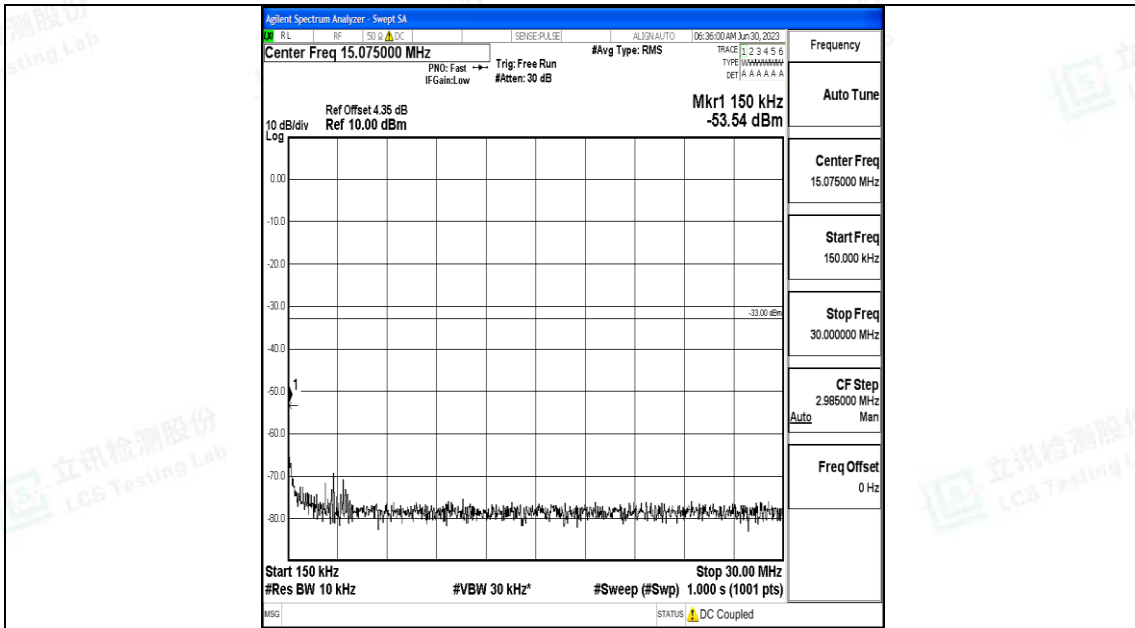

Band4_5MHz_16QAM_20375_1RB#0_0.009~0.15_0.009~0.15

Band4_5MHz_16QAM_20375_1RB#0_0.15~30_0.15~30