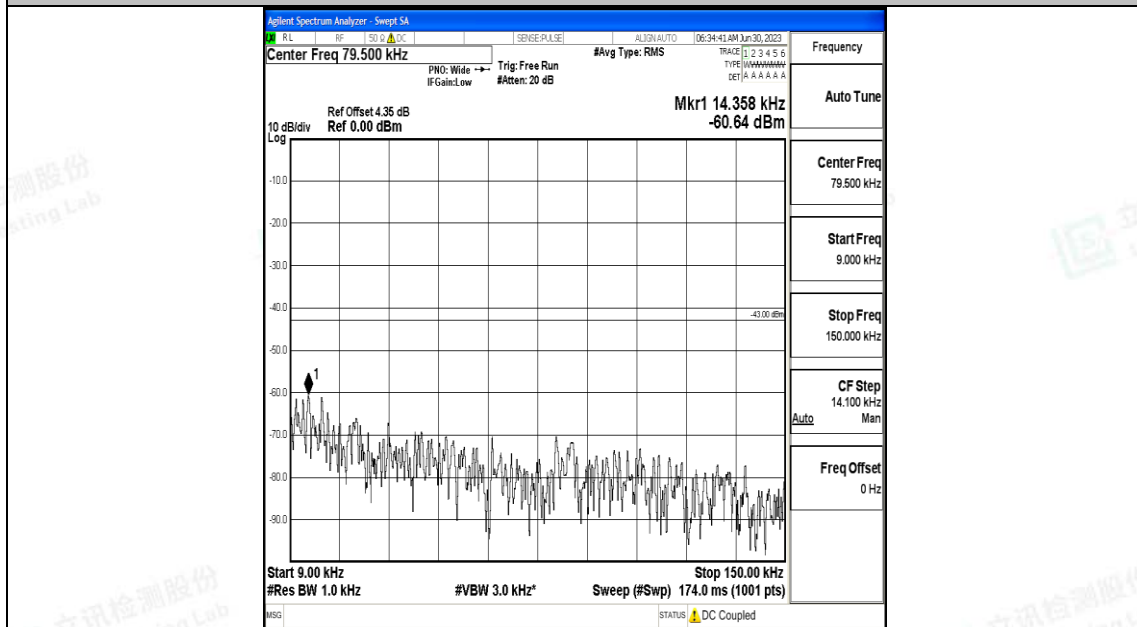

Band4\_5MHz\_QPSK\_20175\_1RB#0\_30~1000\_30~1000

Band4\_5MHz\_QPSK\_20175\_1RB#0\_1000~3000\_1000~3000

Band4\_5MHz\_QPSK\_20175\_1RB#0\_3000~20000\_3000~20000

Band4\_5MHz\_16QAM\_20175\_1RB#0\_0.009~0.15\_0.009~0.15