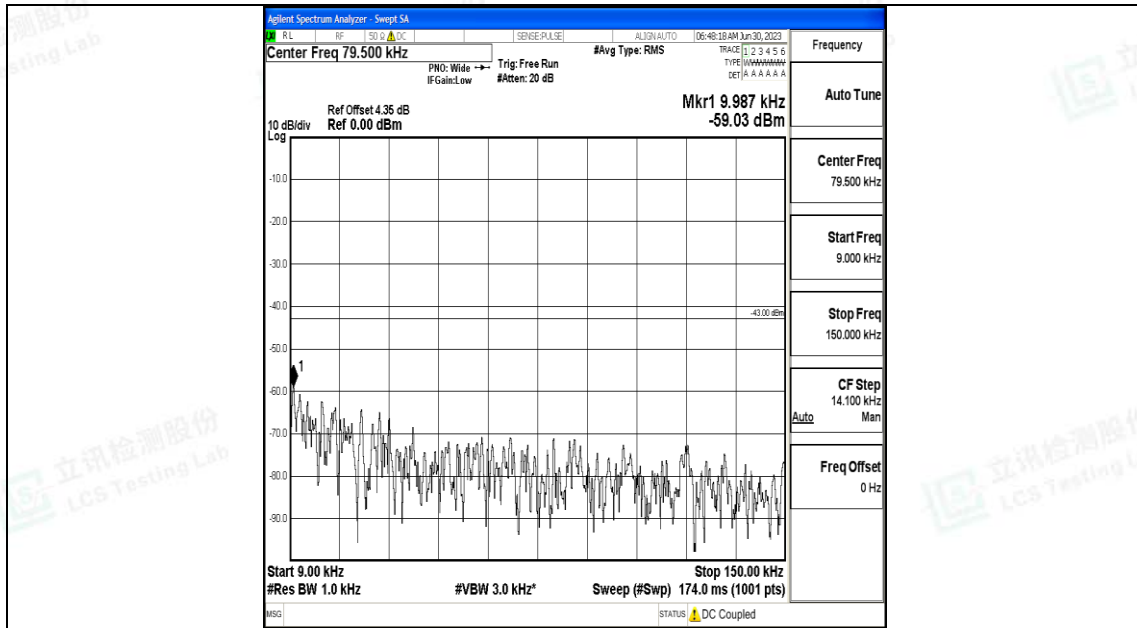

Band4\_10MHz\_16QAM\_20000\_1RB#0\_0.15~30\_0.15~30

Band4\_10MHz\_16QAM\_20000\_1RB#0\_30~1000\_30~1000

Band4\_10MHz\_16QAM\_20000\_1RB#0\_1000~3000\_1000~3000

Band4\_10MHz\_16QAM\_20000\_1RB#0\_3000~20000\_3000~20000