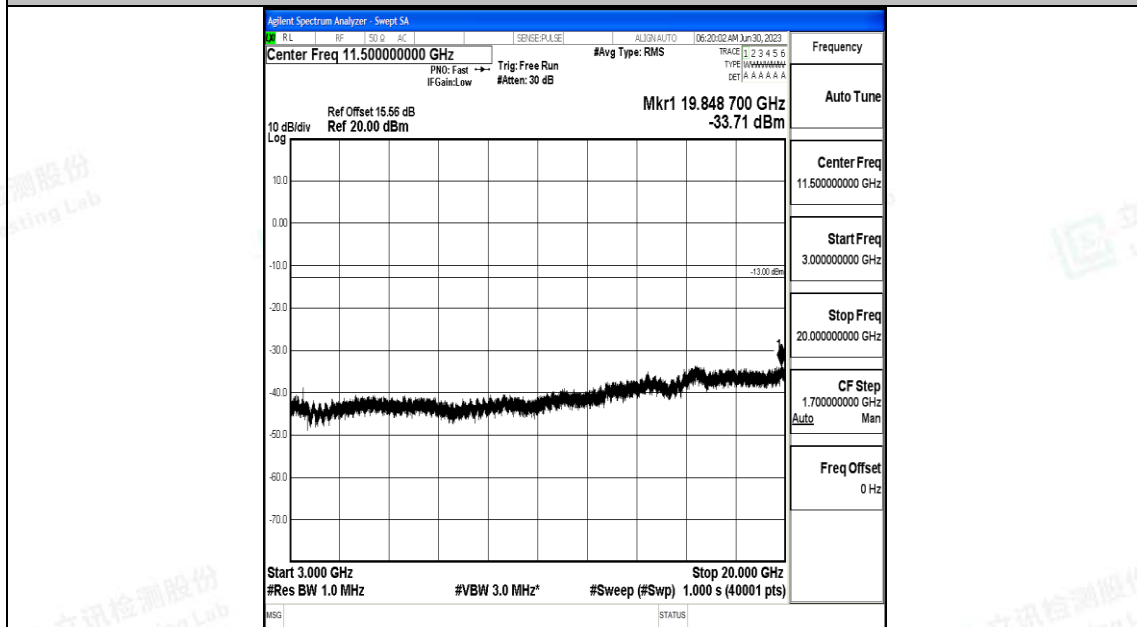

Band4_3MHz_16QAM_20175_1RB#0_1000~3000_1000~3000

Band4_3MHz_16QAM_20175_1RB#0_3000~20000_3000~20000