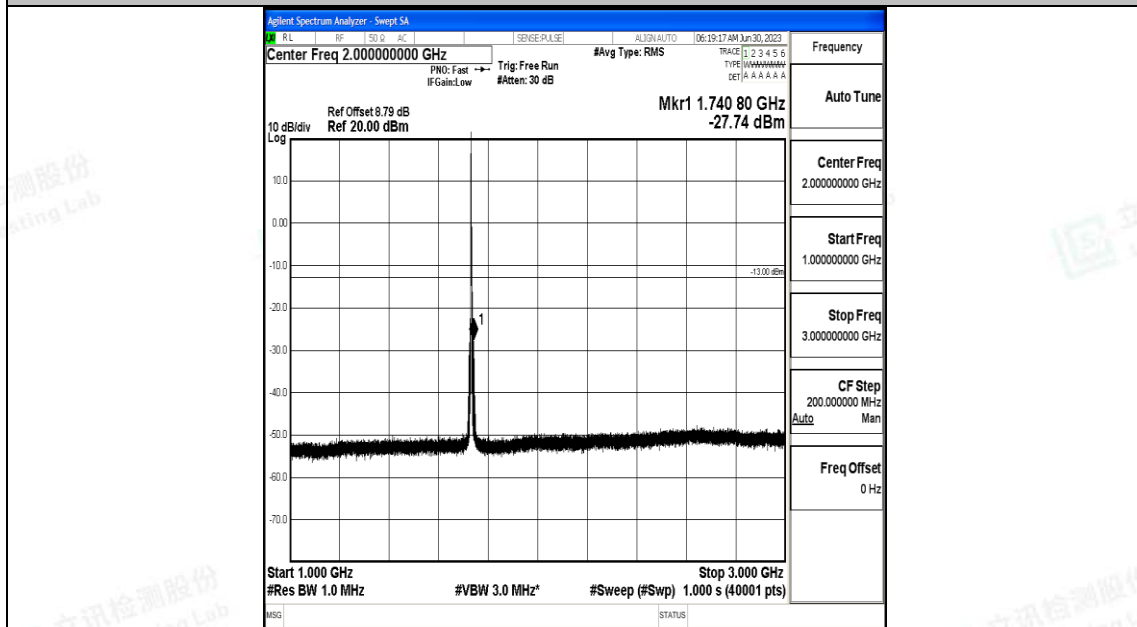

Band4\_3MHz\_QPSK\_20175\_1RB#0\_0.009~0.15\_0.009~0.15

Band4\_3MHz\_QPSK\_20175\_1RB#0\_0.15~30\_0.15~30

Band4\_3MHz\_QPSK\_20175\_1RB#0\_30~1000\_30~1000

Band4\_3MHz\_QPSK\_20175\_1RB#0\_1000~3000\_1000~3000