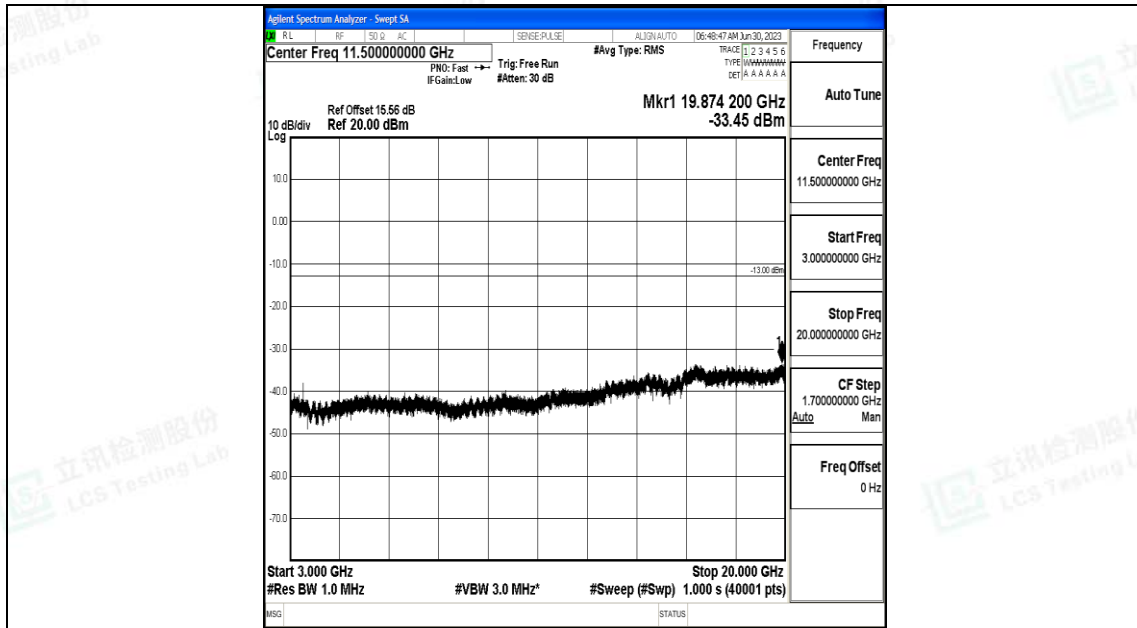

Band4\_10MHz\_QPSK\_20175\_1RB#0\_0.009~0.15\_0.009~0.15

Band4\_10MHz\_QPSK\_20175\_1RB#0\_0.15~30\_0.15~30

Band4\_10MHz\_QPSK\_20175\_1RB#0\_30~1000\_30~1000

Band4\_10MHz\_QPSK\_20175\_1RB#0\_1000~3000\_1000~3000