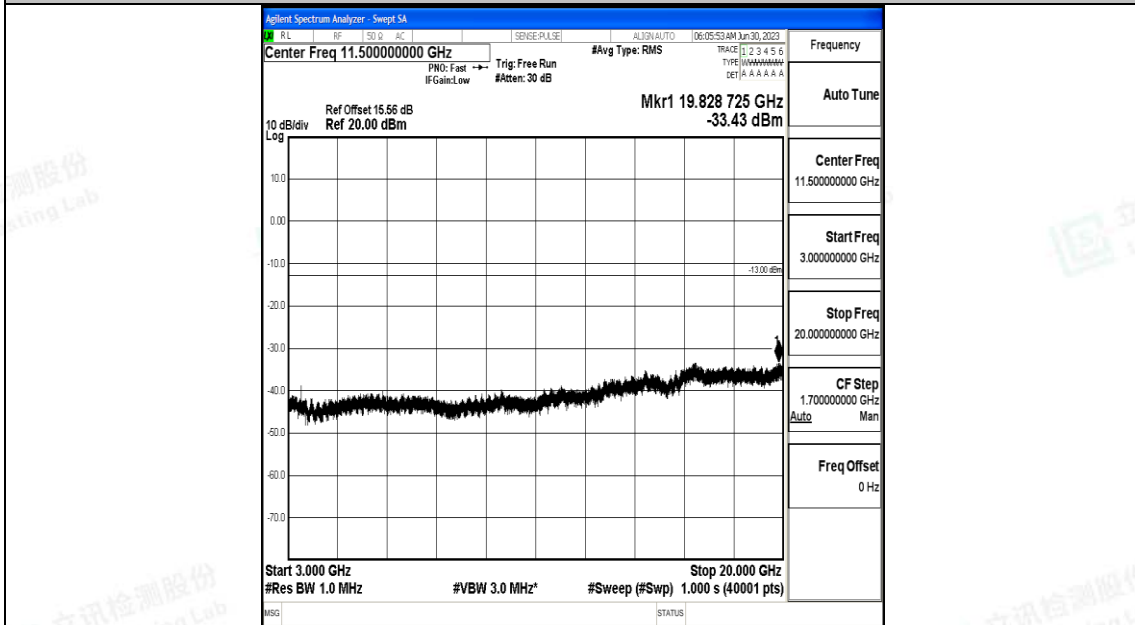

Band4\_1.4MHz\_16QAM\_20175\_1RB#0\_0.15~30\_0.15~30

Band4\_1.4MHz\_16QAM\_20175\_1RB#0\_30~1000\_30~1000

Band4\_1.4MHz\_16QAM\_20175\_1RB#0\_1000~3000\_1000~3000

Band4\_1.4MHz\_16QAM\_20175\_1RB#0\_3000~20000\_3000~20000