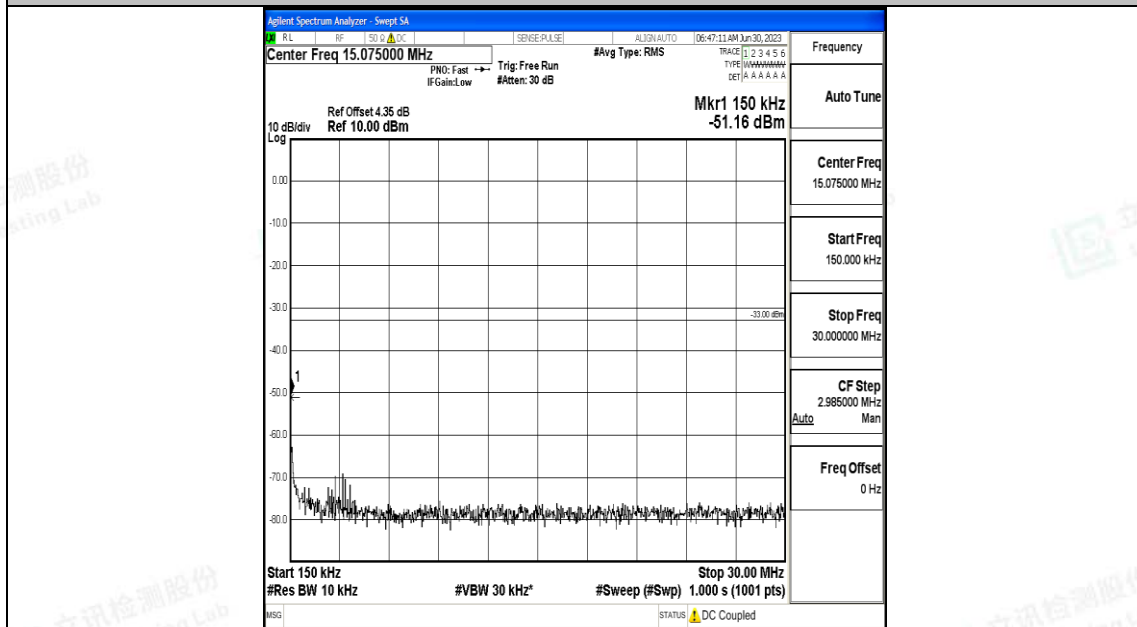

Band4\_5MHz\_16QAM\_20375\_1RB#0\_1000~3000\_1000~3000

Band4\_5MHz\_16QAM\_20375\_1RB#0\_3000~20000\_3000~20000

Band4\_10MHz\_QPSK\_20000\_1RB#0\_0.009~0.15\_0.009~0.15

Band4\_10MHz\_QPSK\_20000\_1RB#0\_0.15~30\_0.15~30