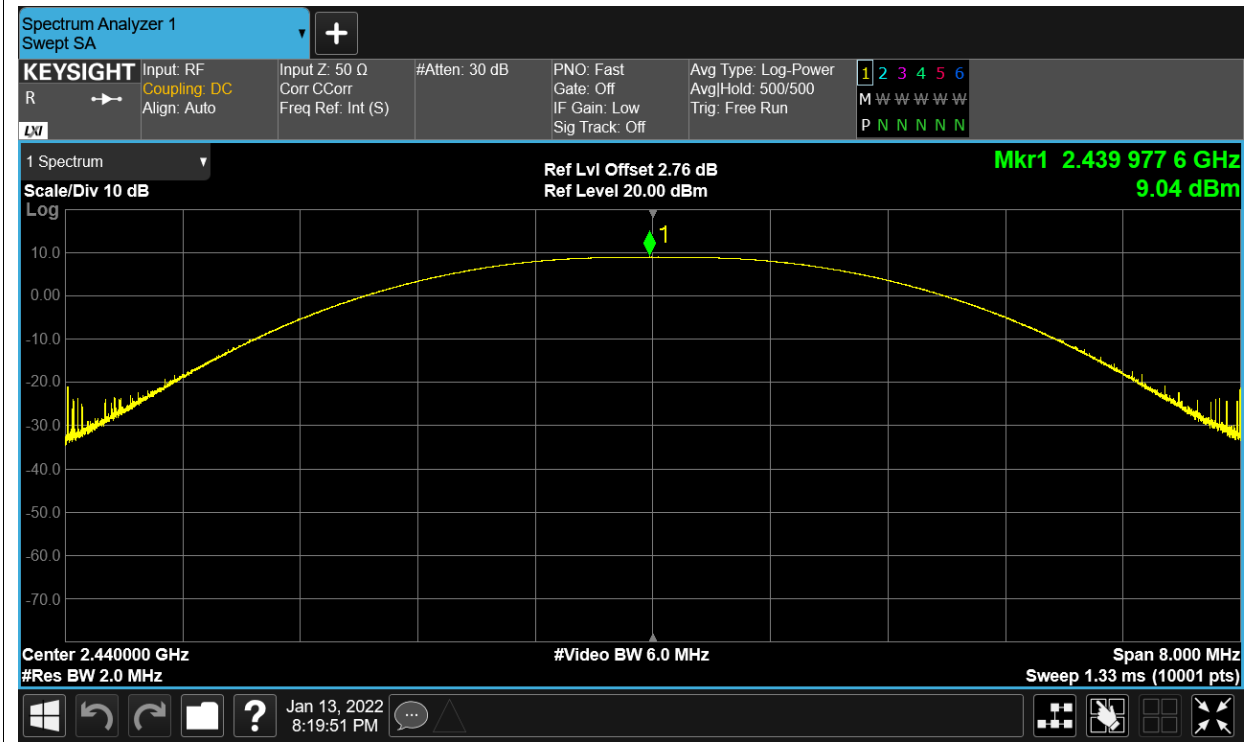

Test Data**Maximum Conducted Output Power**

Condition	Mode	Frequency (MHz)	Antenna	Conducted Power (dBm)	Duty Factor (dB)	Total Power (dBm)	Limit (dBm)	Verdict
NVNT	BLE	2402	Ant1	8.223	0	8.223	30	Pass
NVNT	BLE	2440	Ant1	9.042	0	9.042	30	Pass
NVNT	BLE	2480	Ant1	7.591	0	7.591	30	Pass

Test Graphs

Power NVNT BLE 2402MHz Ant1

Power NVNT BLE 2440MHz Ant1

Power NVNT BLE 2480MHz Ant1

-6dB Bandwidth

Condition	Mode	Frequency (MHz)	Antenna	-6 dB Bandwidth (MHz)	Limit -6 dB Bandwidth (MHz)	Verdict
NVNT	BLE	2402	Ant1	0.734	0.5	Pass
NVNT	BLE	2440	Ant1	0.732	0.5	Pass
NVNT	BLE	2480	Ant1	0.737	0.5	Pass