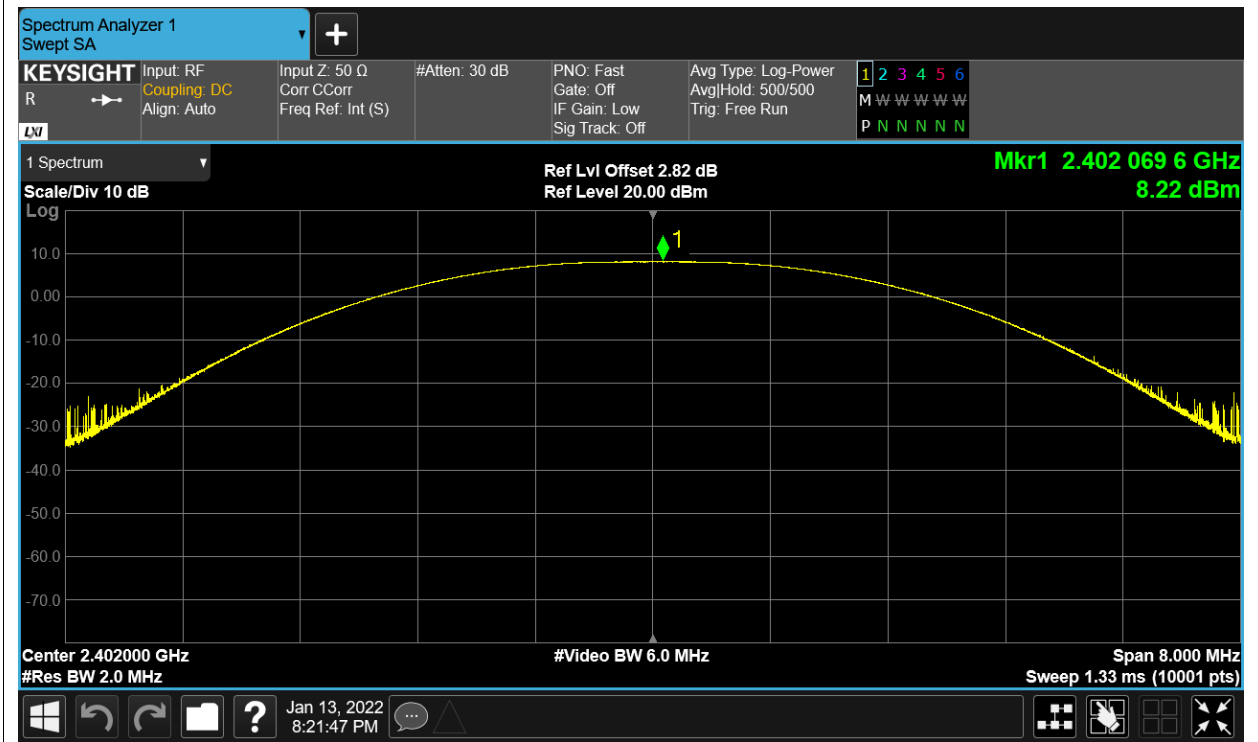

Test Data**Maximum Conducted Output Power**

Condition	Mode	Frequency (MHz)	Antenna	Conducted Power (dBm)	Duty Factor (dB)	Total Power (dBm)	Limit (dBm)	Verdict
NVNT	BLE	2402	Ant1	8.223	0	8.223	30	Pass
NVNT	BLE	2440	Ant1	9.042	0	9.042	30	Pass
NVNT	BLE	2480	Ant1	7.591	0	7.591	30	Pass

Test Graphs

Power NVNT BLE 2402MHz Ant1

Power NVNT BLE 2440MHz Ant1

Power NVNT BLE 2480MHz Ant1

-6dB Bandwidth

Condition	Mode	Frequency (MHz)	Antenna	-6 dB Bandwidth (MHz)	Limit -6 dB Bandwidth (MHz)	Verdict
NVNT	BLE	2402	Ant1	0.734	0.5	Pass
NVNT	BLE	2440	Ant1	0.732	0.5	Pass
NVNT	BLE	2480	Ant1	0.737	0.5	Pass