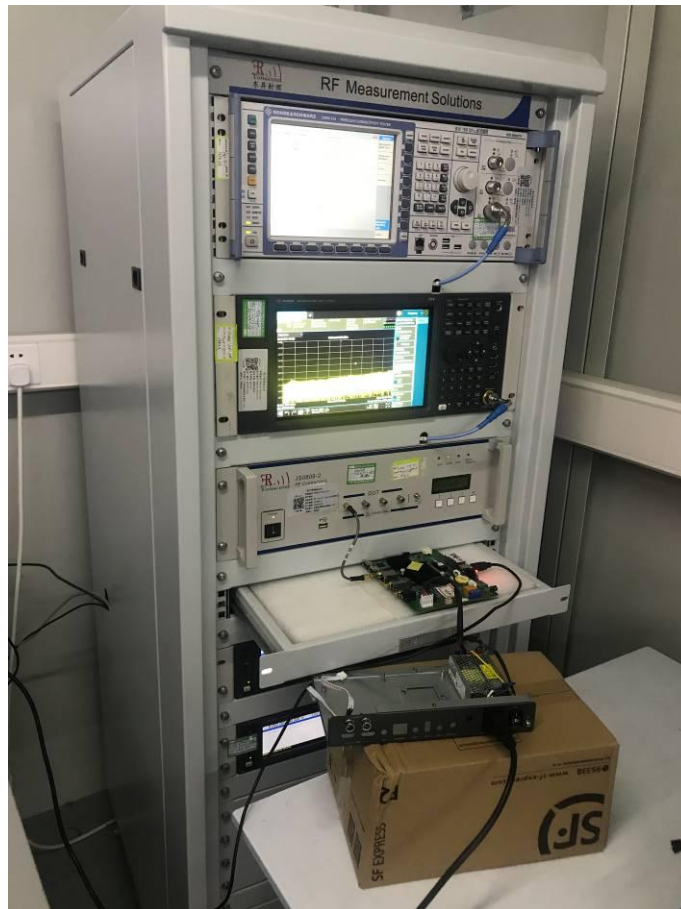

Attachment 3:

Test Setup Photo

Description: AC Conducted Emissions Measurement

Description: Radiated Emission Test Setup for 30MHz ~ 1GHz

Description: Radiated Emission Test Setup for Above 1GHz

Description: Conducted Test Setup Photo