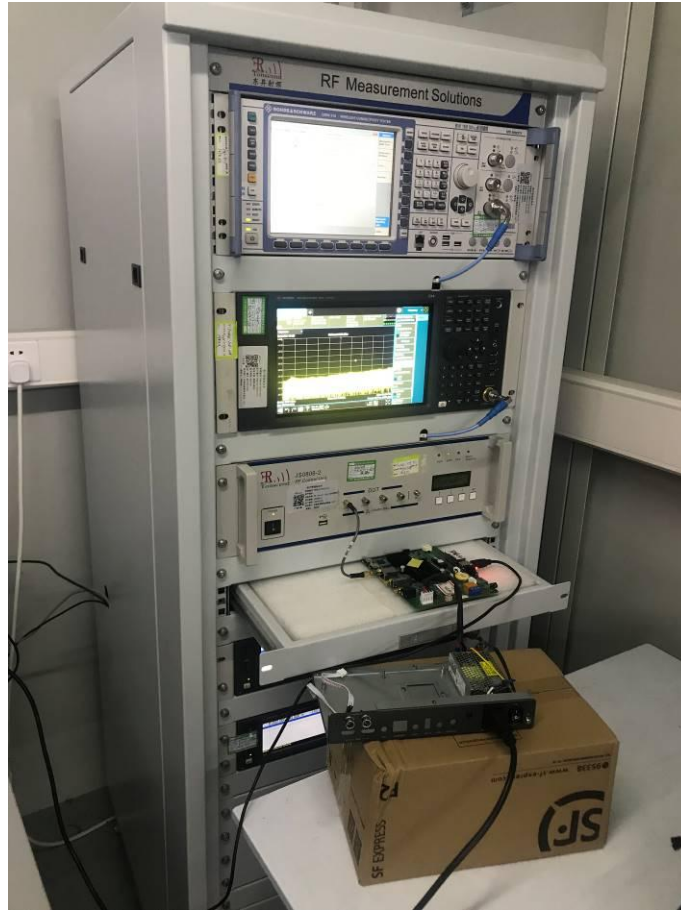

### Attachment 3:

### Test Setup Photo

Description: Radiated Emission Test Setup for 30MHz ~ 1GHz

Description: Radiated Emission Test Setup for Above 1GHz

Description: Conducted Test Setup Photo